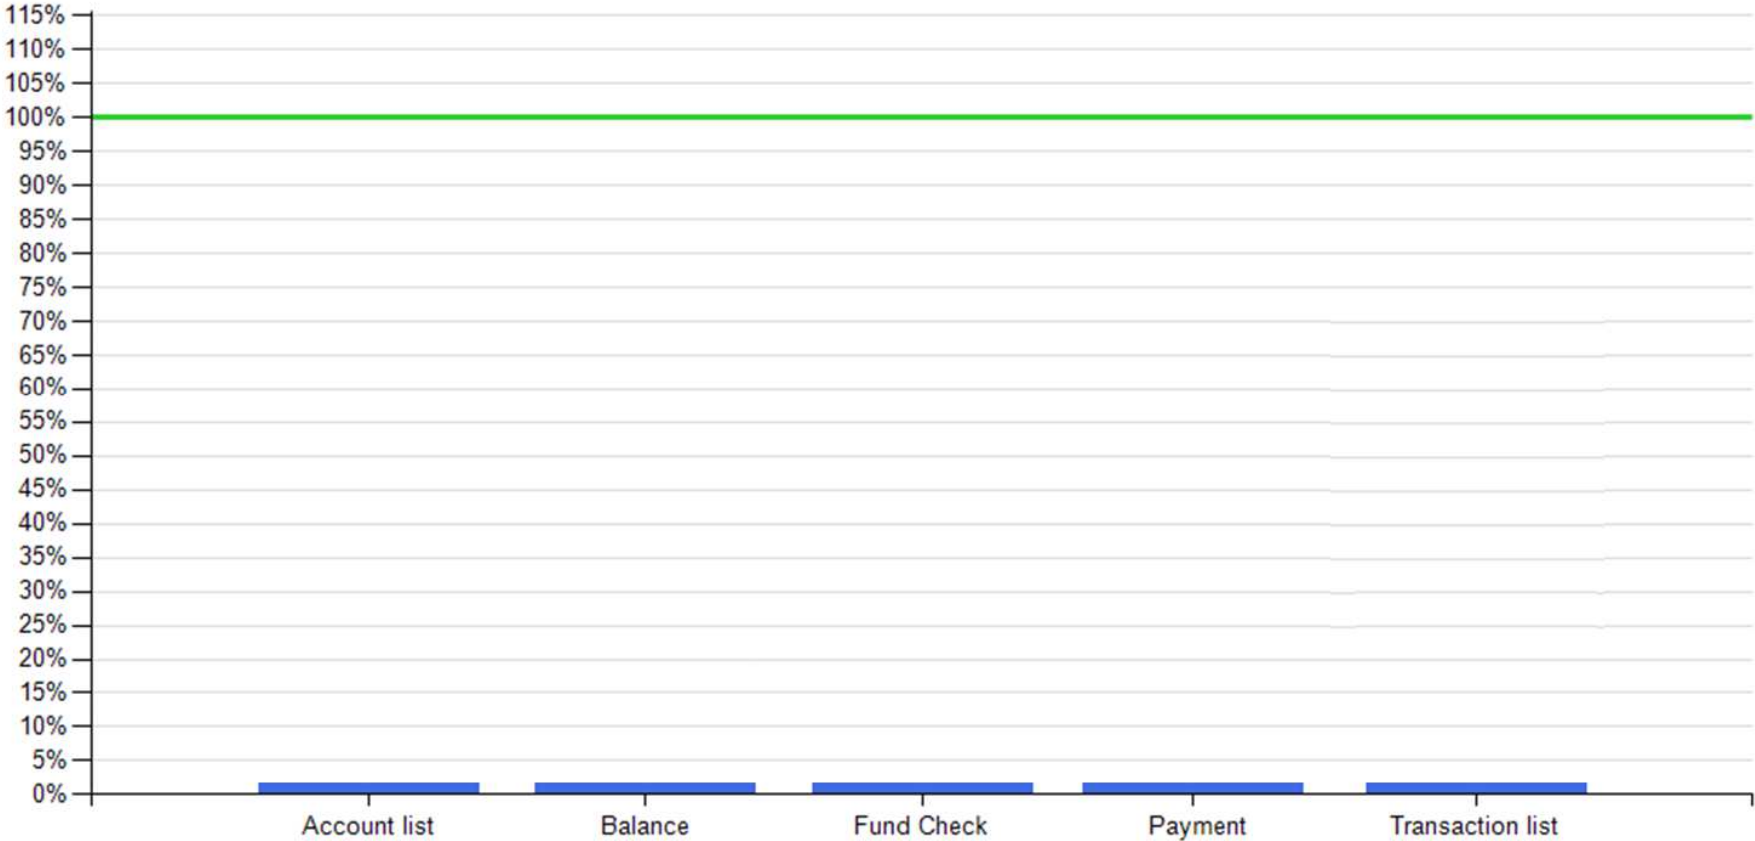

API downtime vs Intesa Sanpaolo online channels

Reference period: September 2019

API downtime

Intesa Sanpaolo channels downtime

API normalized downtime exceeds Intesa Sanpaolo online channels normalized downtime

API downtime vs Intesa Sanpaolo online channels

- as of September 2019

— API downtime

— Intesa Sanpaolo channels downtime