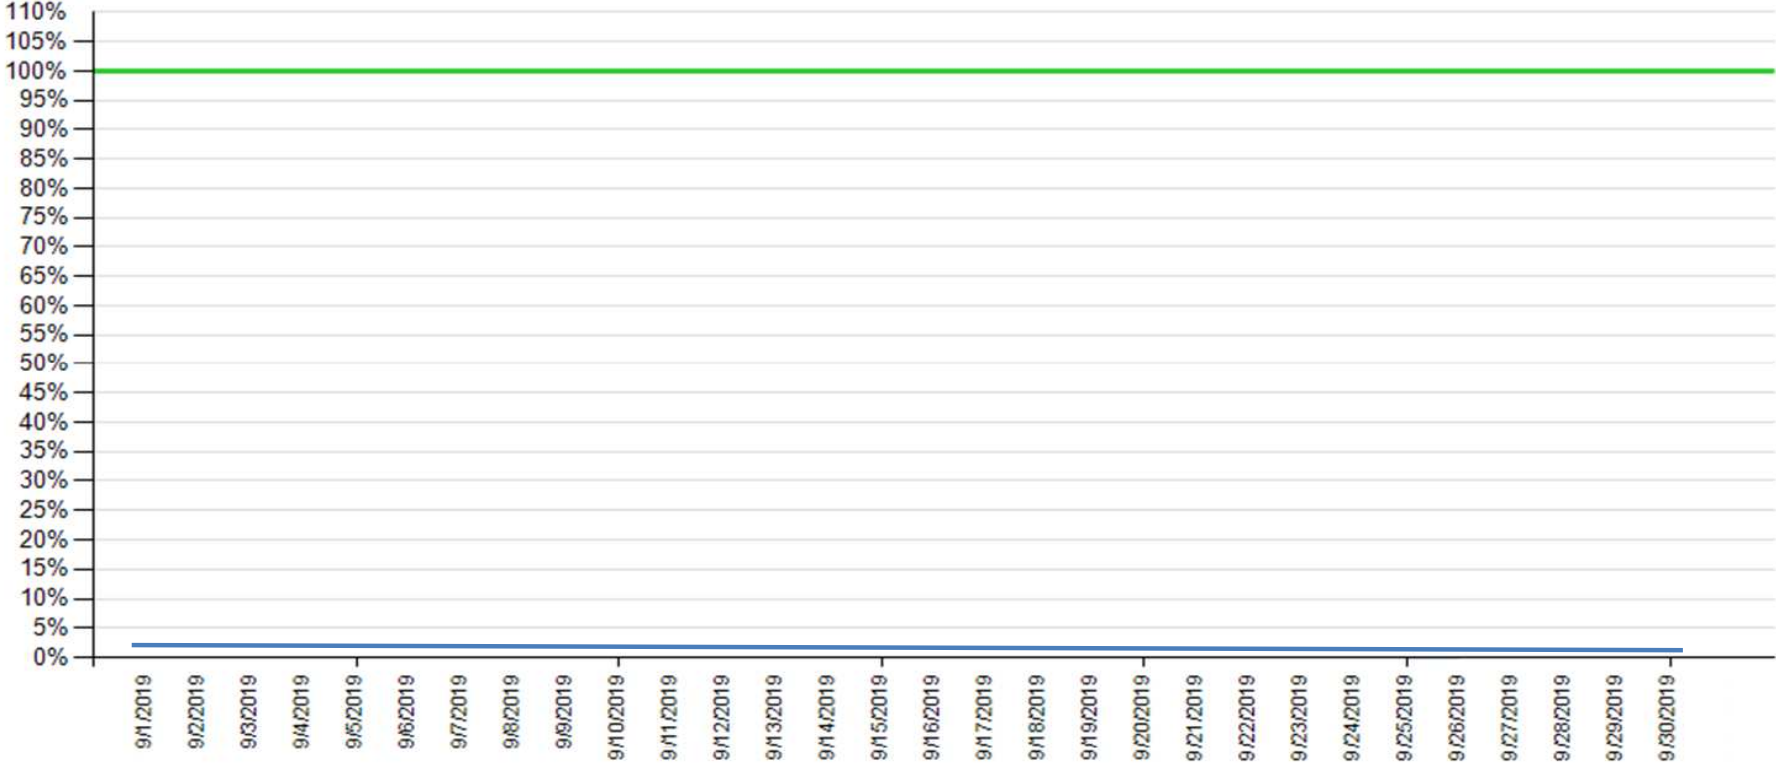

API downtime vs Intesa Sanpaolo online channels

Reference period: September 2019

API downtime

Intesa Sanpaolo channels downtime

API normalized downtime exceeds Intesa Sanpaolo online channels normalized downtime

API downtime vs Intesa Sanpaolo online channels

- as of September 2019

— API downtime

— Intesa Sanpaolo channels downtime