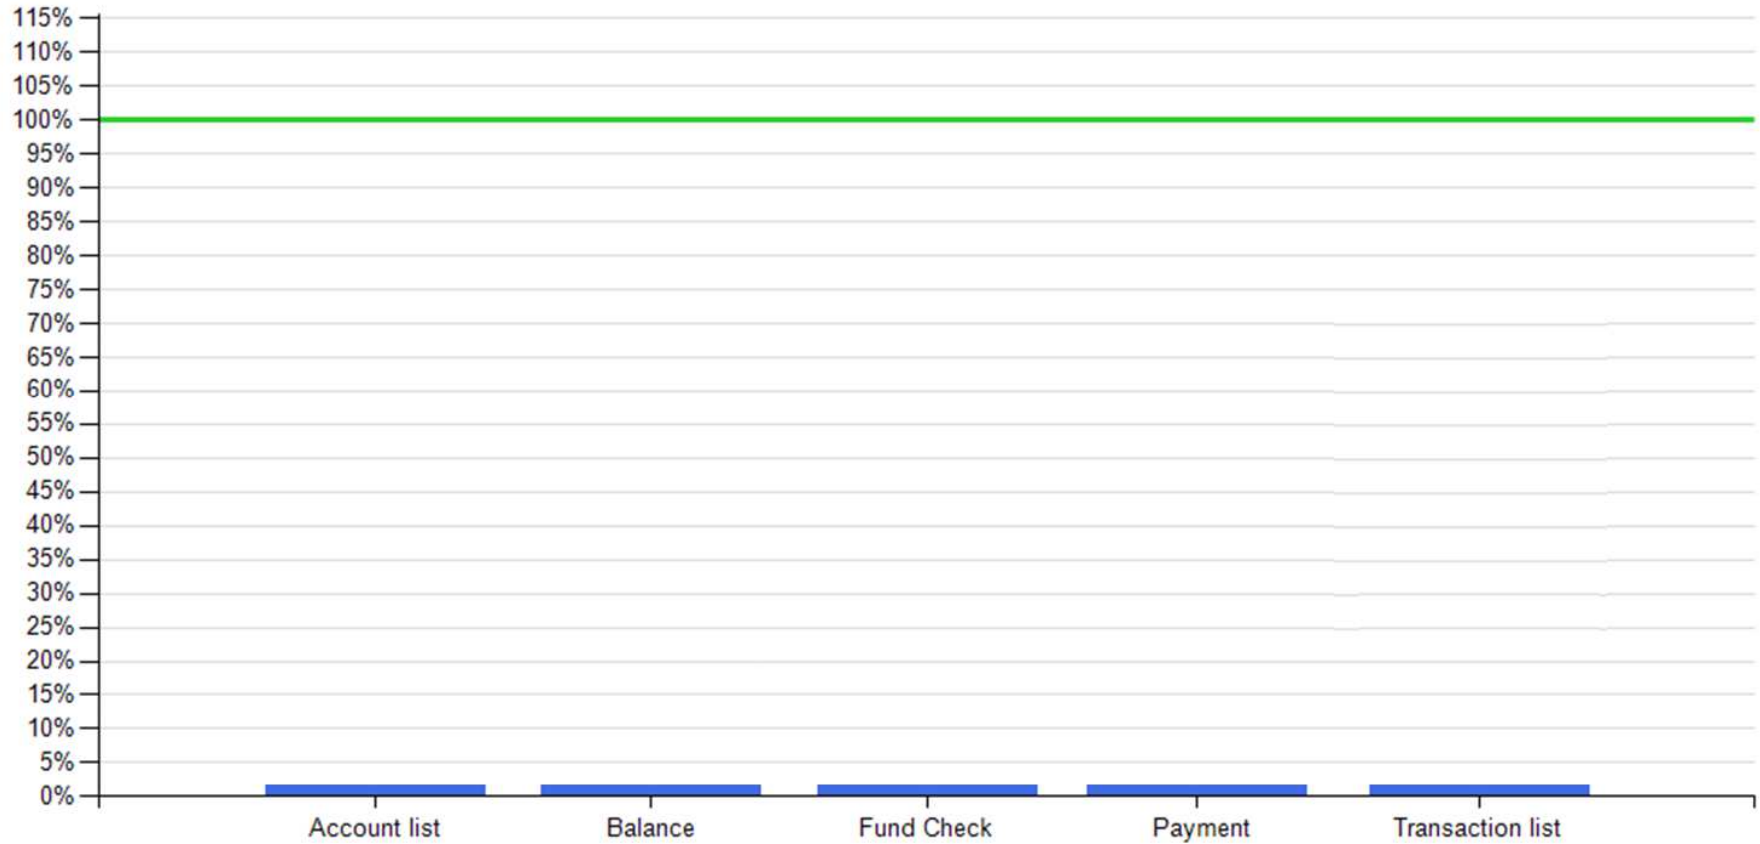

API error rate vs Intesa Sanpaolo online channels

Reference period: September 2019

API error rate

Intesa Sanpaolo channels error rate

API normalized error rate exceeds Intesa Sanpaolo online channels normalized error rate

API error rate vs Intesa Sanpaolo online channels

Account list as September 2019

API error rate vs Intesa Sanpaolo online channels

Balance as September 2019

— API error rate — Intesa Sanpaolo channels error rate