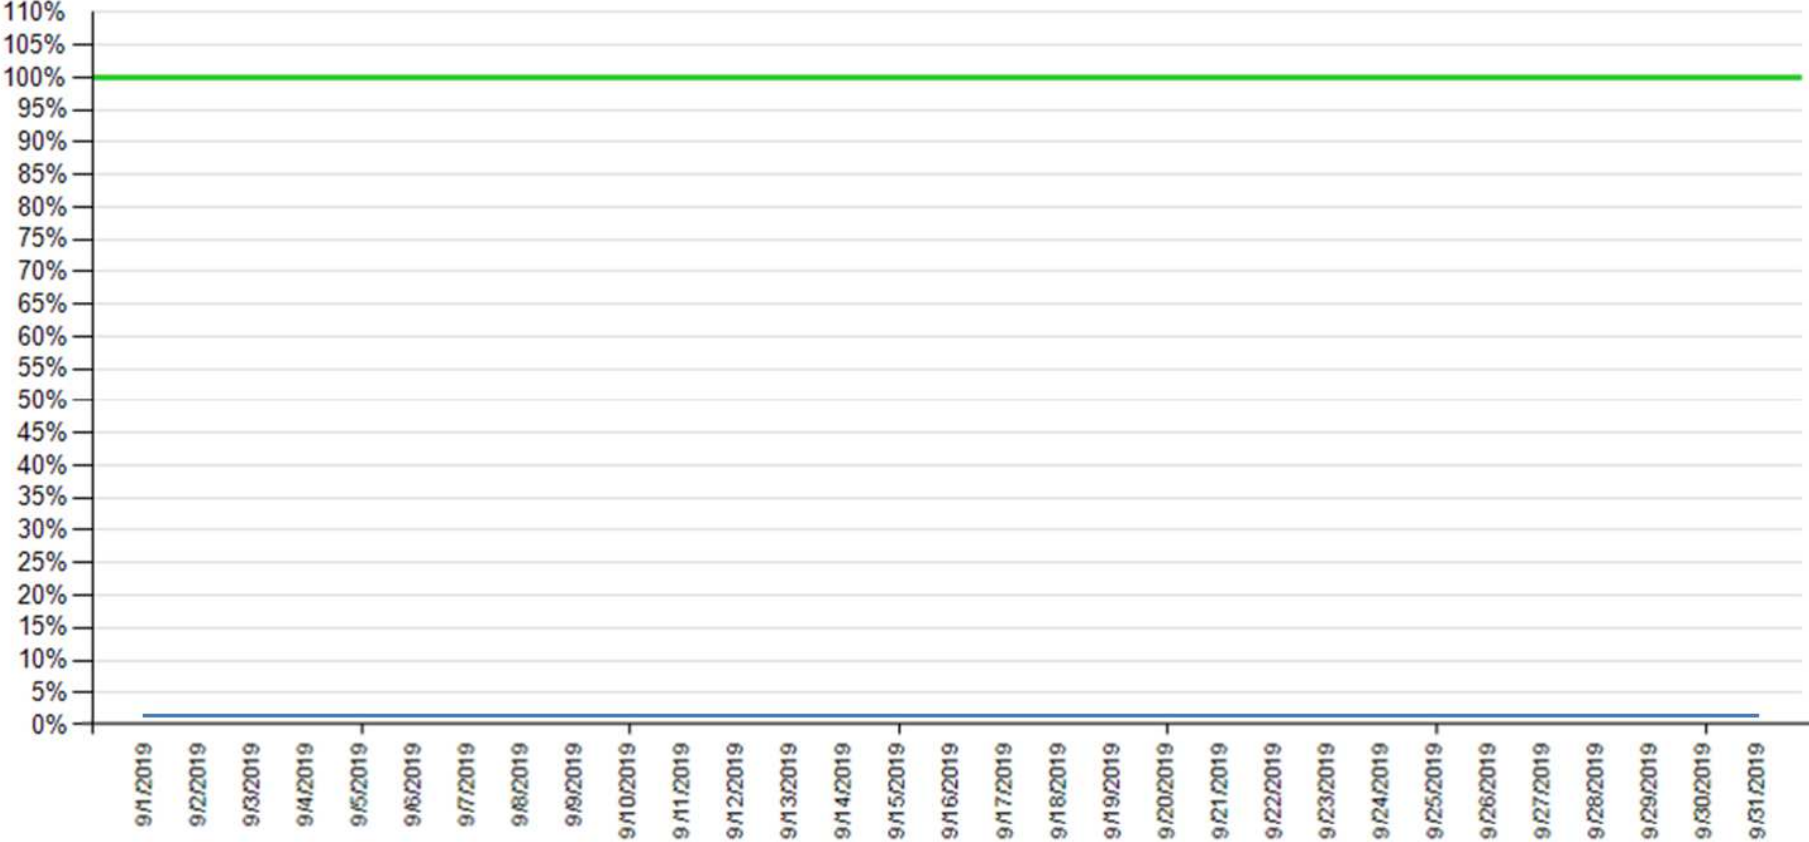

API error rate vs Intesa Sanpaolo online channels

Reference period: September 2019

API error rate

Intesa Sanpaolo channels error rate

API normalized error rate exceeds Intesa Sanpaolo online channels normalized error rate

API error rate vs Intesa Sanpaolo online channels

Account list as September 2019

API error rate vs Intesa Sanpaolo online channels

Balance as September 2019

— API error rate — Intesa Sanpaolo channels error rate