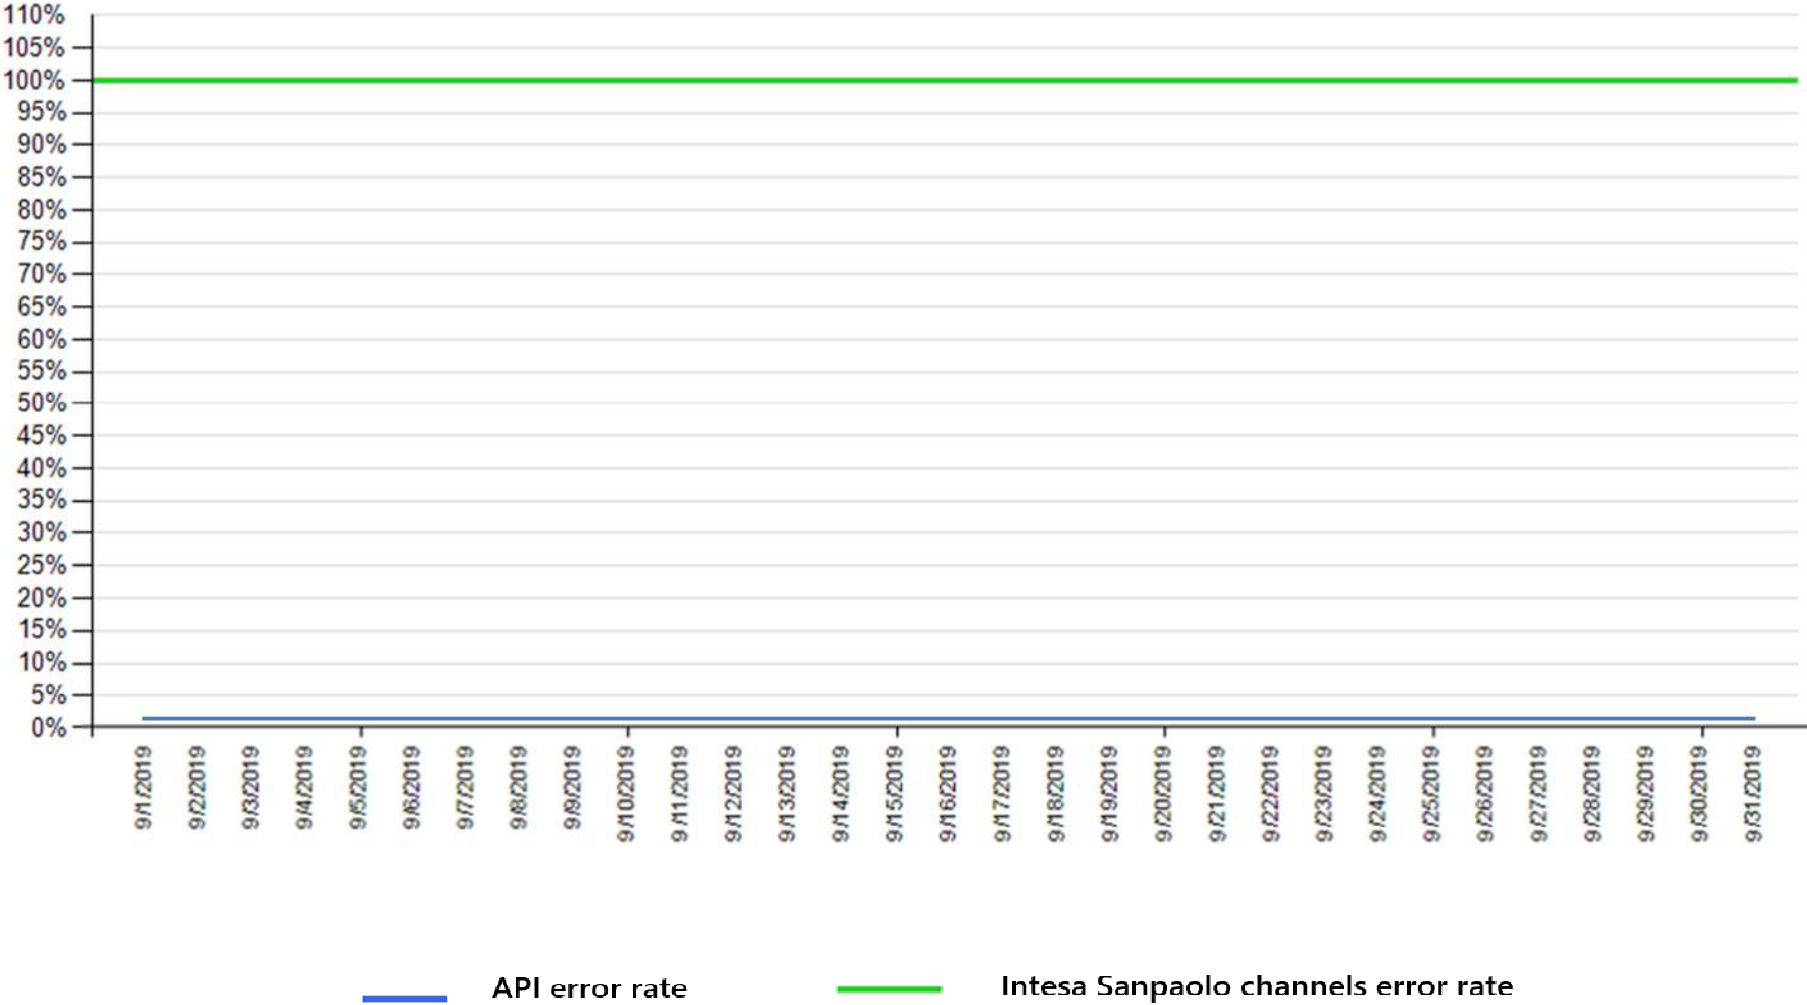

API error rate vs Intesa Sanpaolo online channels

Account list as September 2019