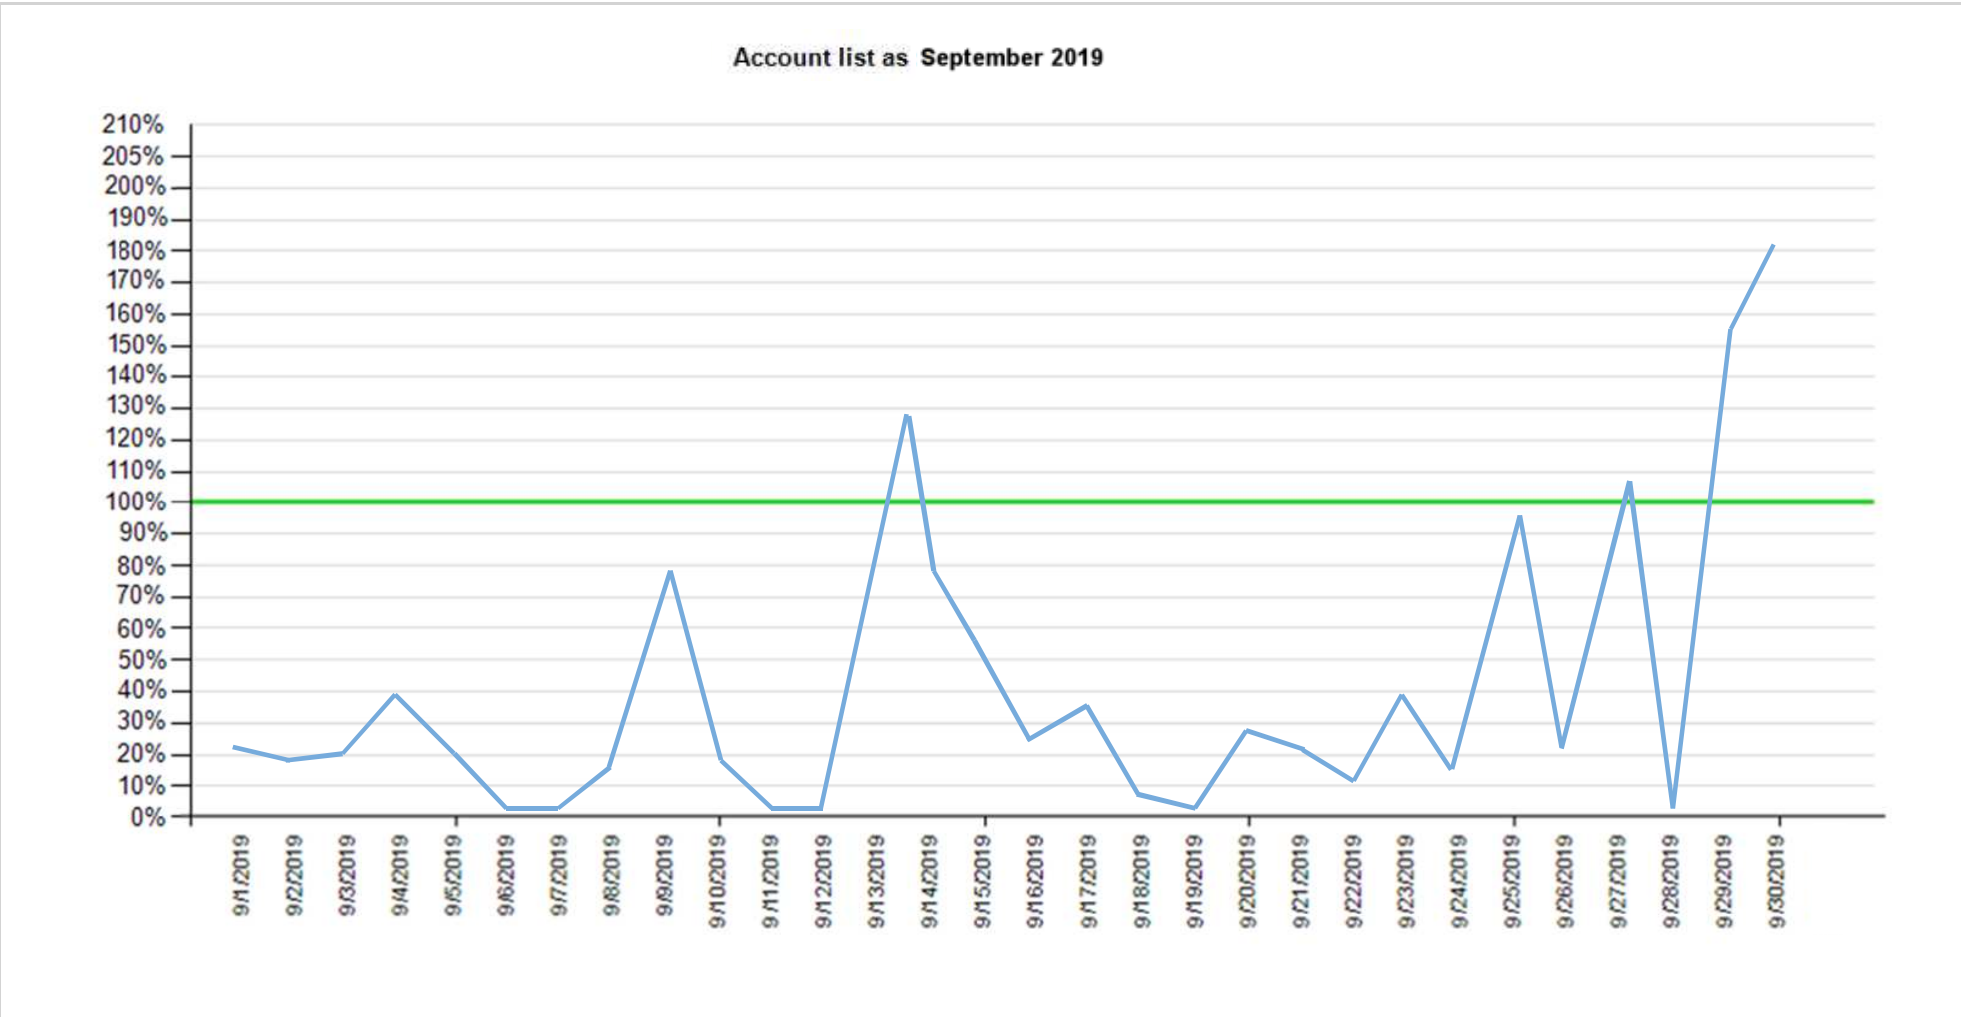

API response time vs Intesa Sanpaolo online channels

Reference period: September 2019

API response time

Intesa Sanpaolo channels response time

API normalized response time exceeds Intesa Sanpaolo online channels normalized response time

API response time vs Intesa Sanpaolo online channels

— API response time — Intesa Sanpaolo channels response time

API response time vs Intesa Sanpaolo online channels

Balance as of September 2019

— API response time — Intesa Sanpaolo channels response time