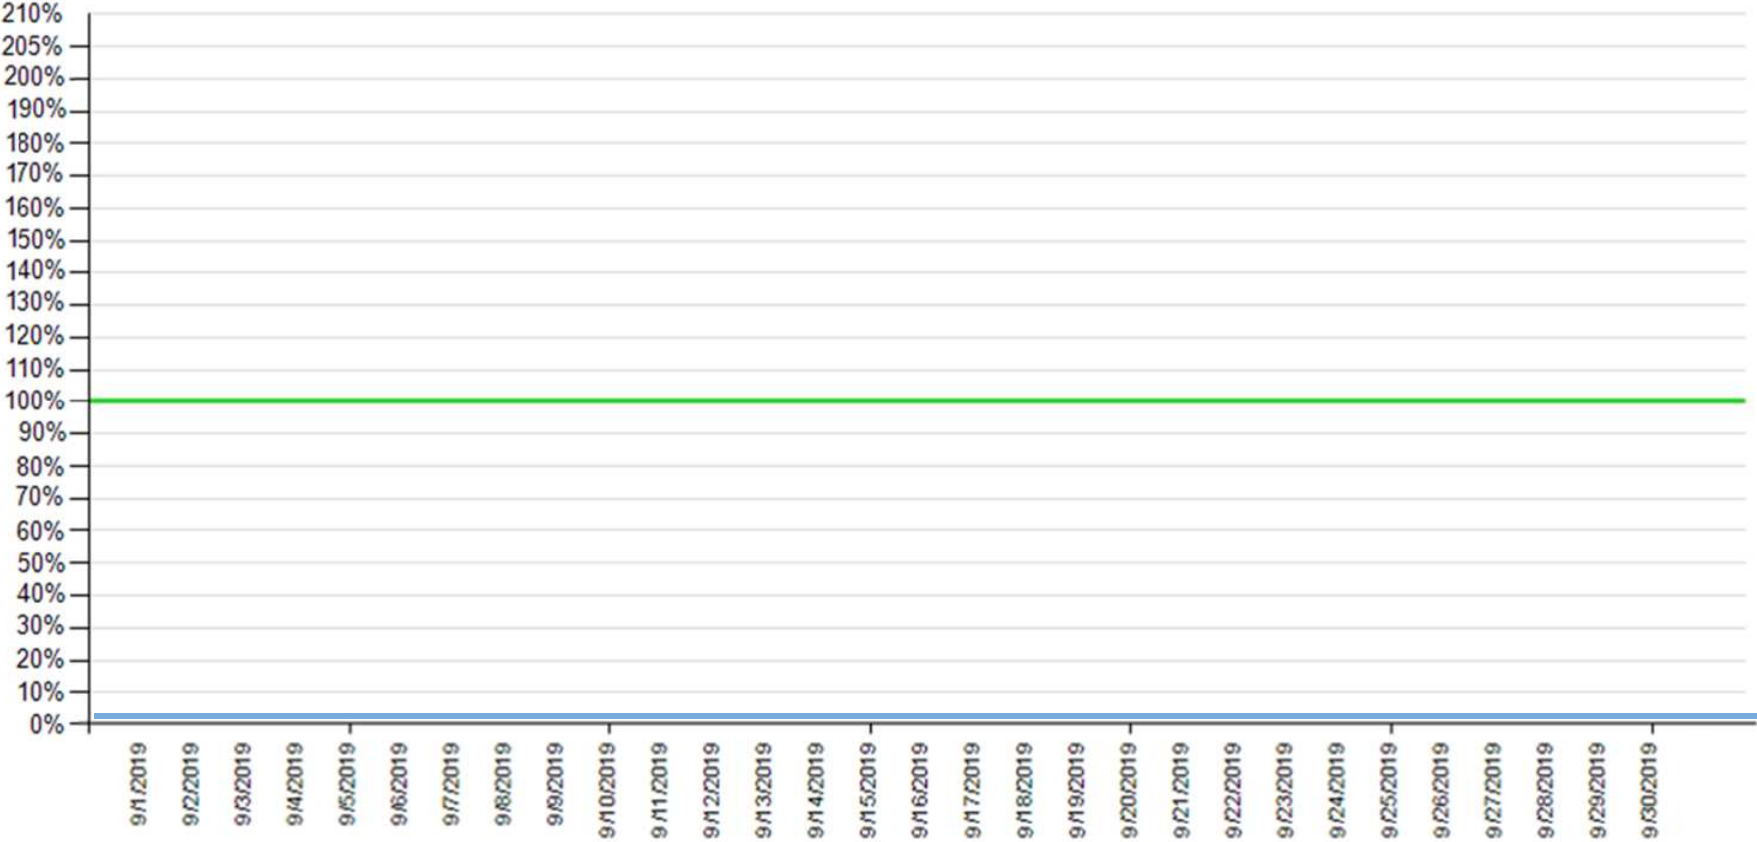

Transaction list as September 2019

API response time vs Intesa Sanpaolo online channels

— API response time   — Intesa Sanpaolo channels response time