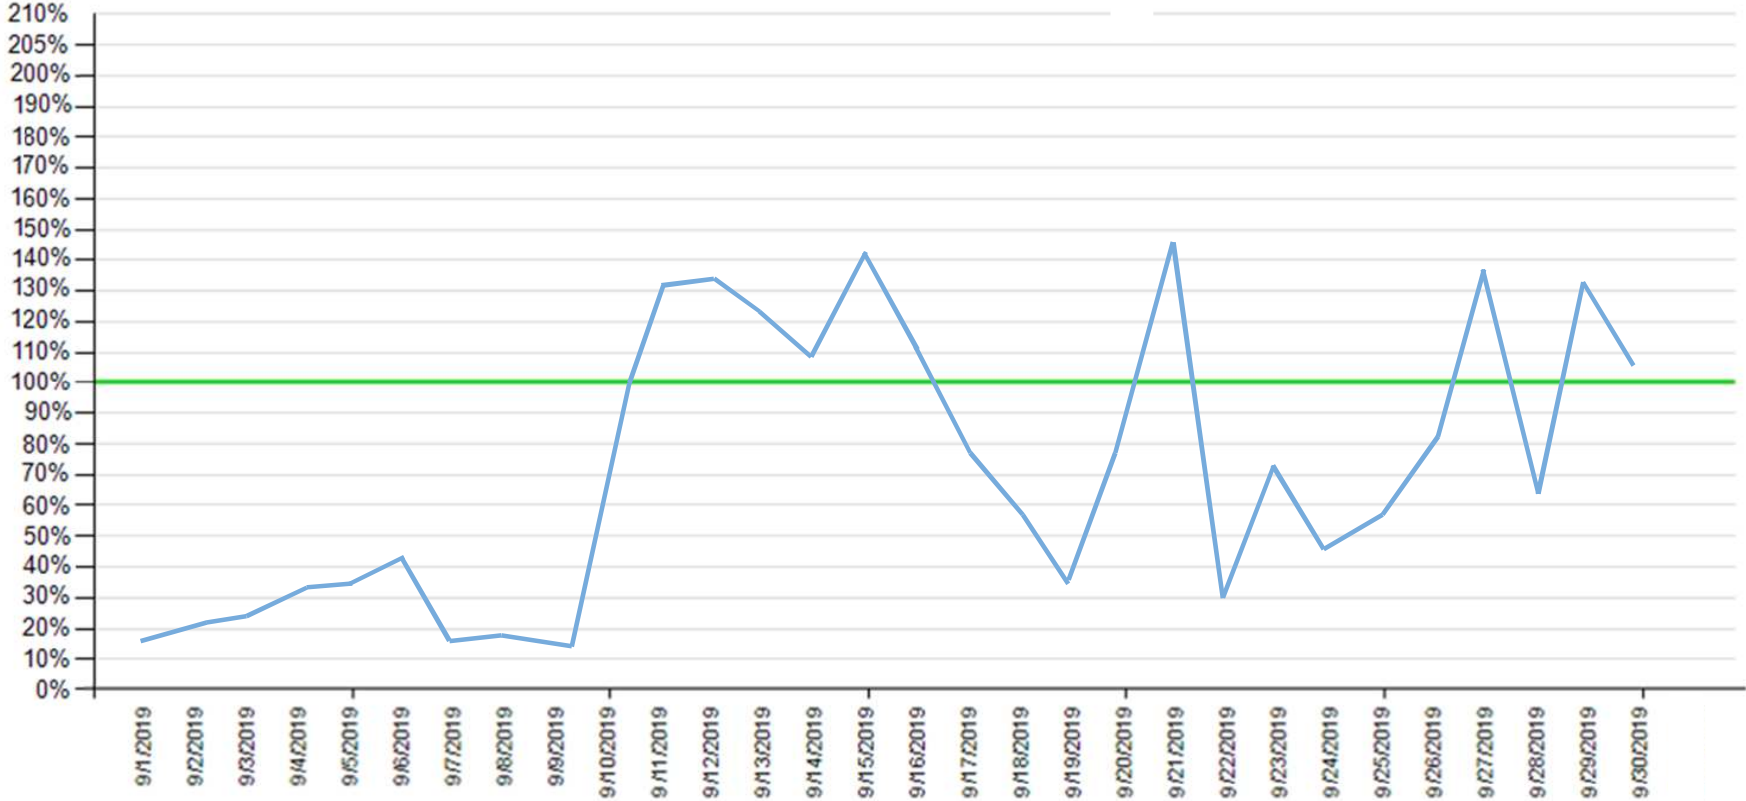

API response time vs Intesa Sanpaolo online channels

Reference period: September 2019

API response time

Intesa Sanpaolo channels response time

API normalized response time exceeds Intesa Sanpaolo online channels normalized response time

API response time vs Intesa Sanpaolo online channels

— API response time — Intesa Sanpaolo channels response time

API response time vs Intesa Sanpaolo online channels

Balance as of September 2019

— API response time — Intesa Sanpaolo channels response time