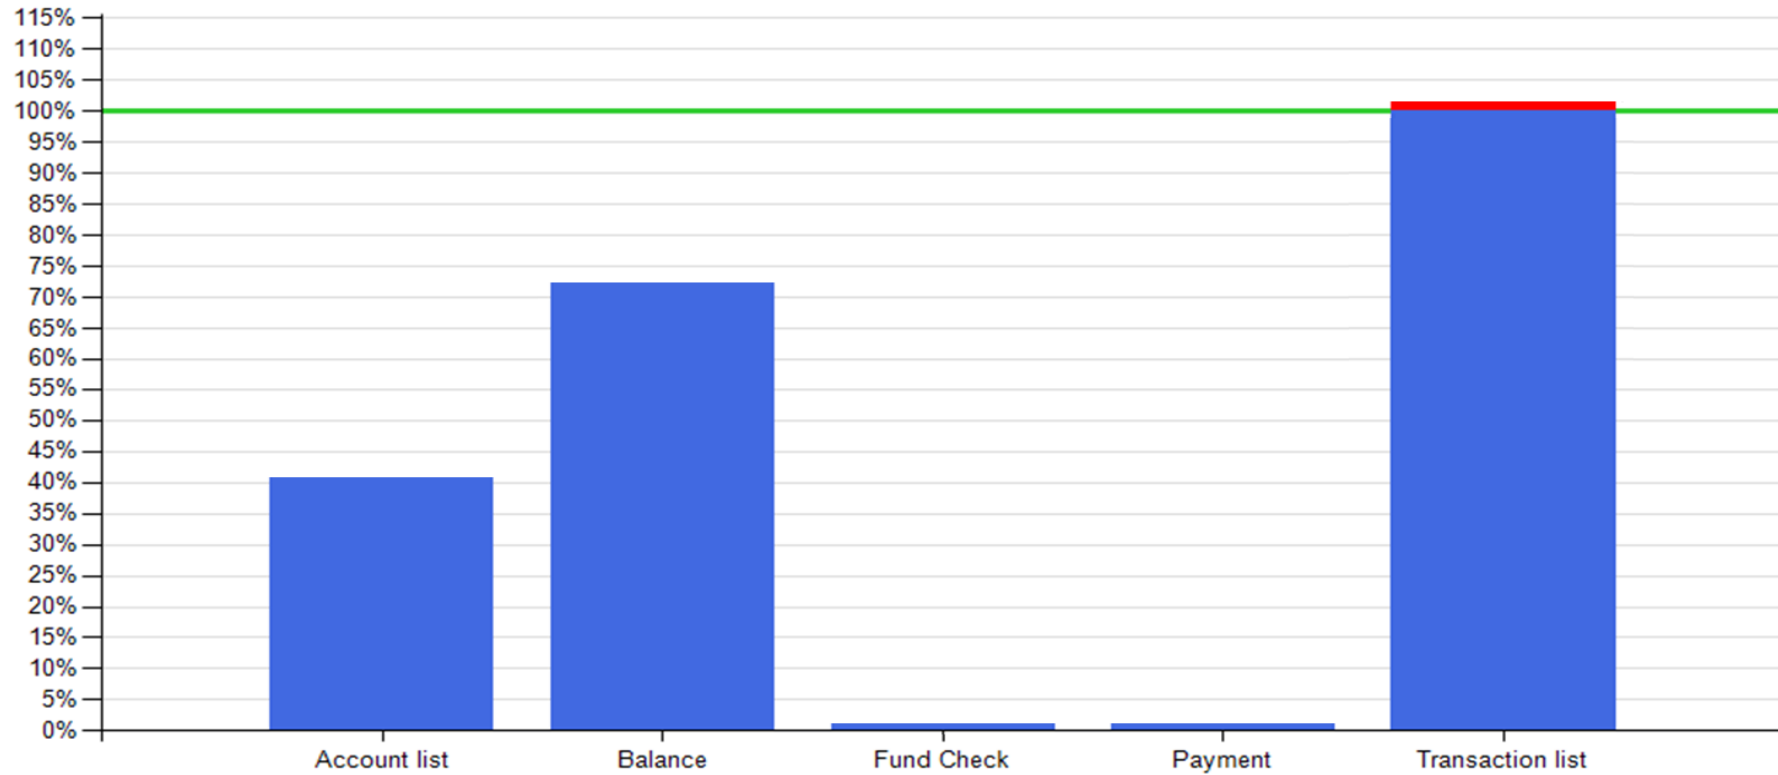

API response time vs Intesa Sanpaolo online channels

Reference period: September 2019

API response time

Intesa Sanpaolo channels response time

API normalized response time exceeds Intesa Sanpaolo online channels normalized response time

API response time vs Intesa Sanpaolo online channels

— API response time — Intesa Sanpaolo channels response time

API response time vs Intesa Sanpaolo online channels

Balance as of September 2019

— API response time — Intesa Sanpaolo channels response time