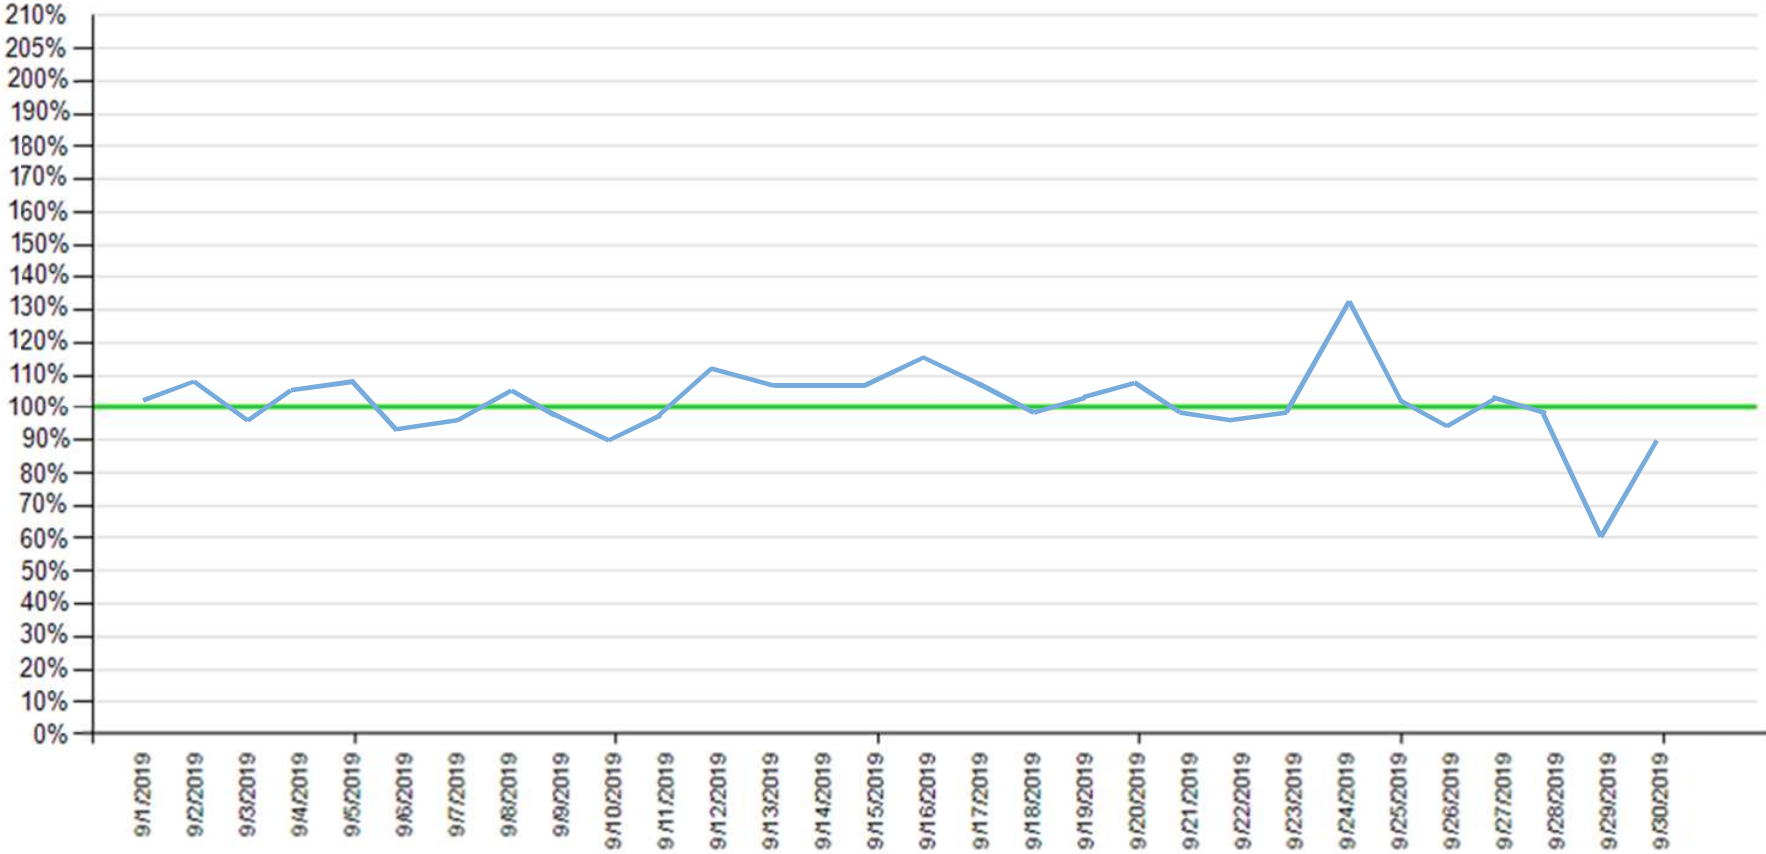

API response time vs Intesa Sanpaolo online channels

Payment as September 2019

— API response time — Intesa Sanpaolo channels response time

API response time vs Intesa Sanpaolo online channels

Transaction list as September 2019

— API response time — Intesa Sanpaolo channels response time