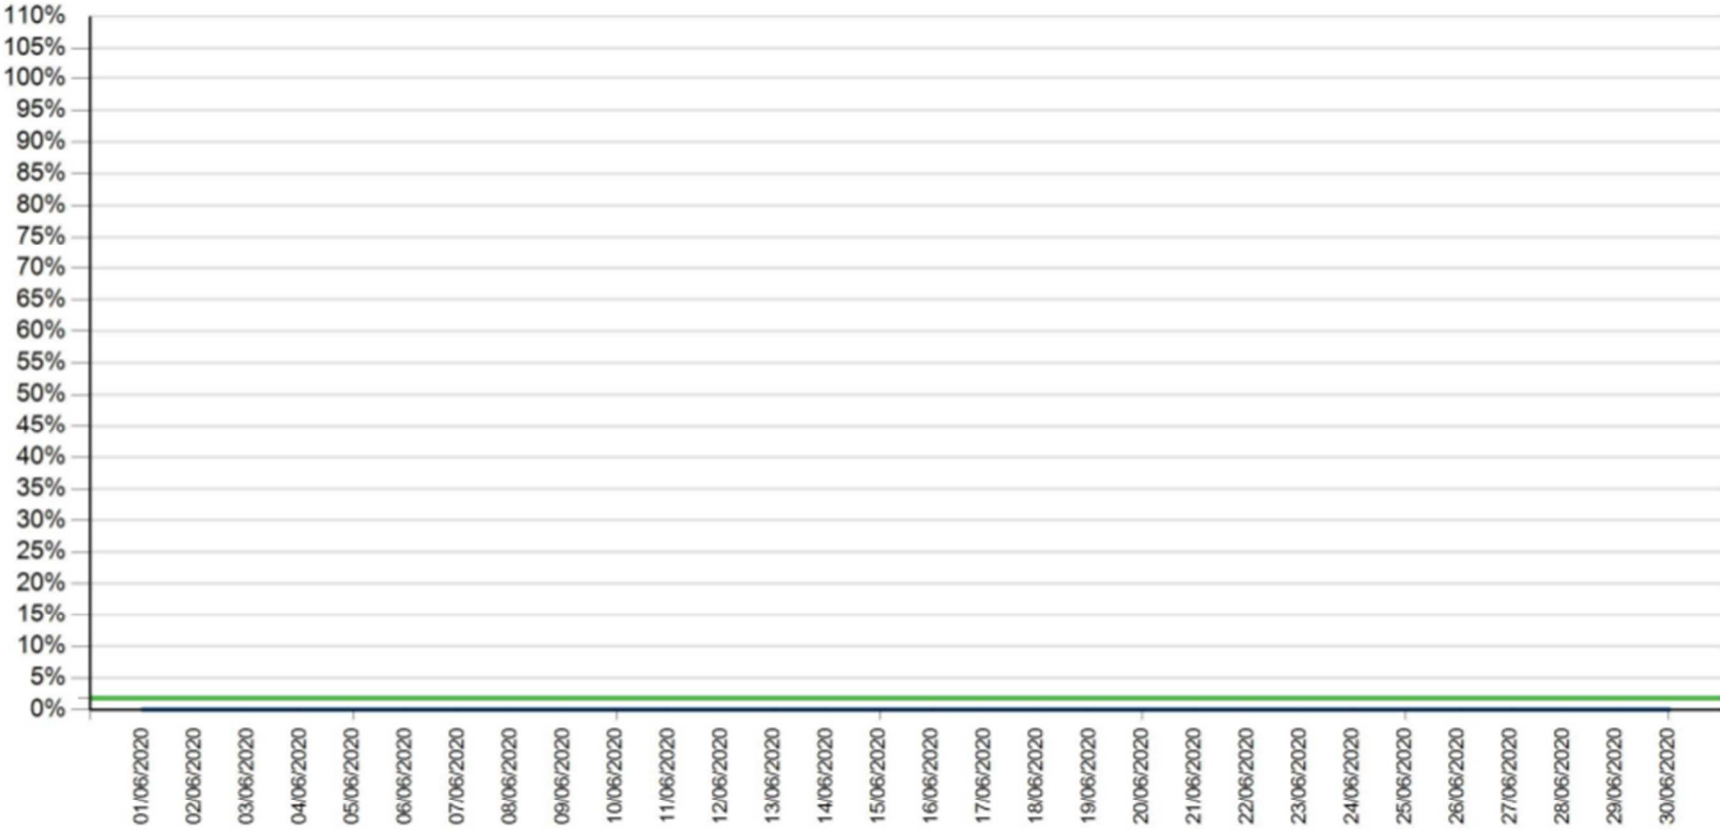

API downtime vs Intesa Sanpaolo online channels

- as of June 2020

— API downtime   — Intesa Sanpaolo channels downtime