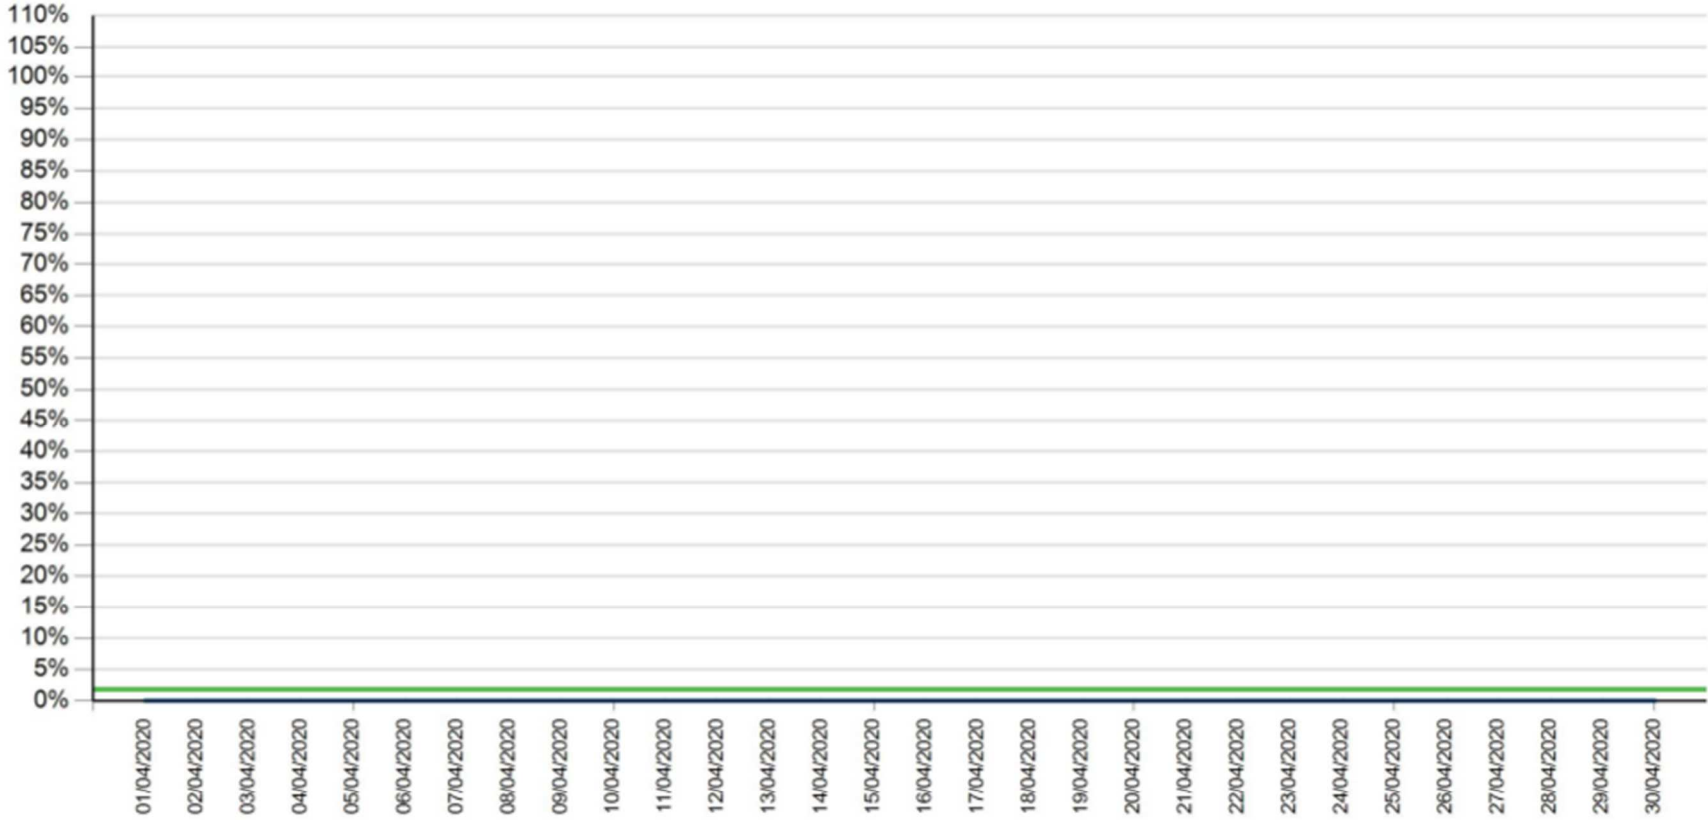

API downtime vs Intesa Sanpaolo online channels

- as of April 2020

API downtime

Intesa Sanpaolo channels downtime

API downtime vs Intesa Sanpaolo online channels

- as of May 2020

— API downtime — Intesa Sanpaolo channels downtime