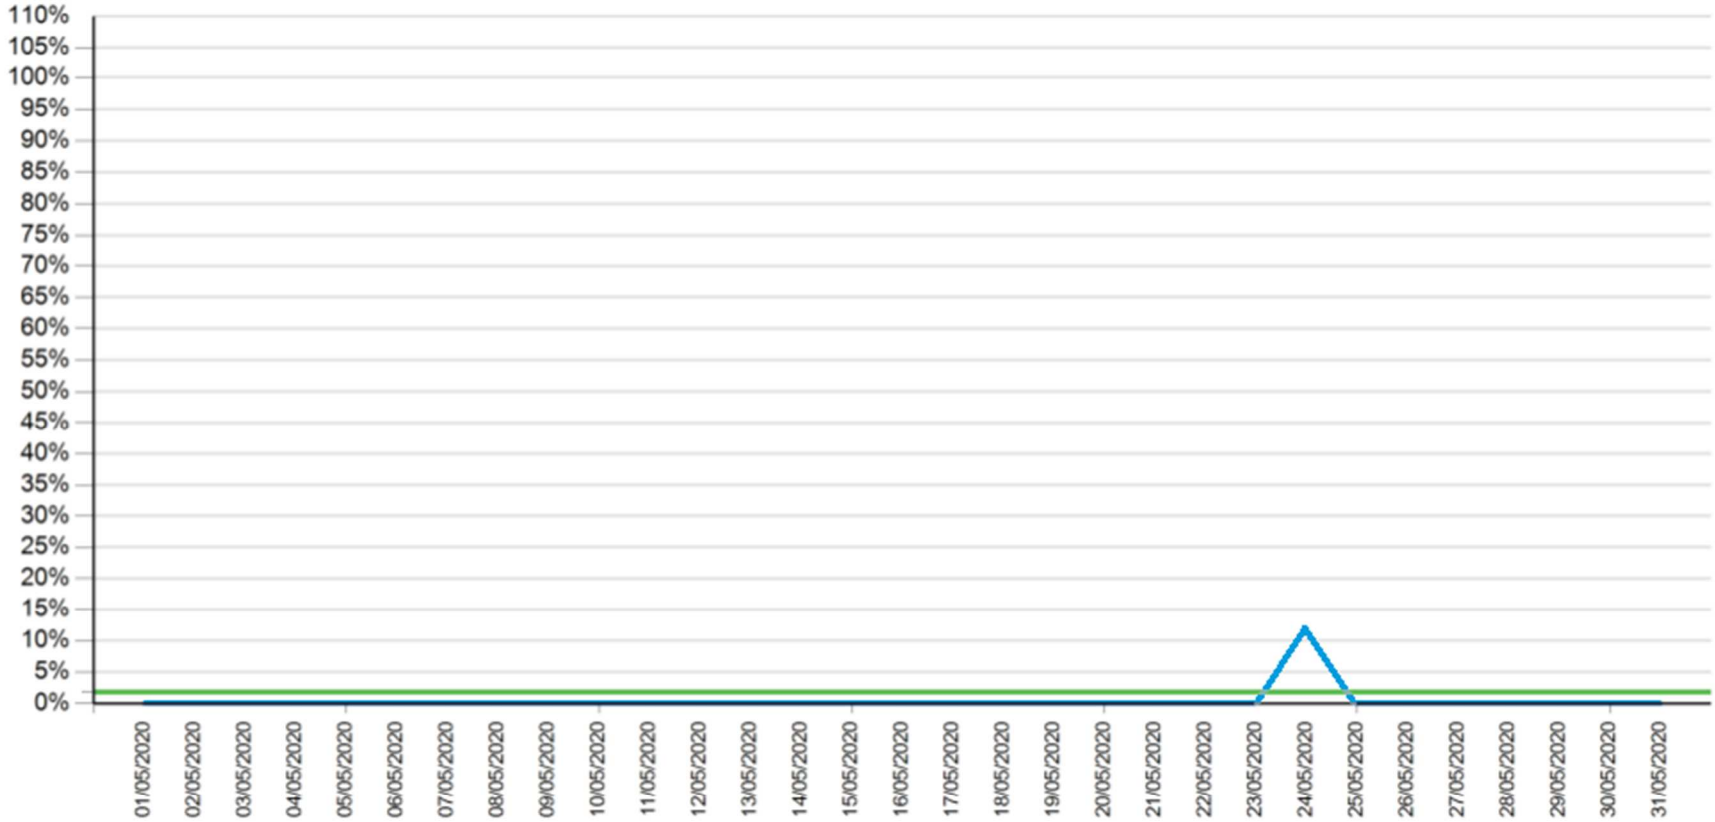

API downtime vs Intesa Sanpaolo online channels

- as of April 2020

API downtime

Intesa Sanpaolo channels downtime

API downtime vs Intesa Sanpaolo online channels

- as of May 2020

— API downtime — Intesa Sanpaolo channels downtime