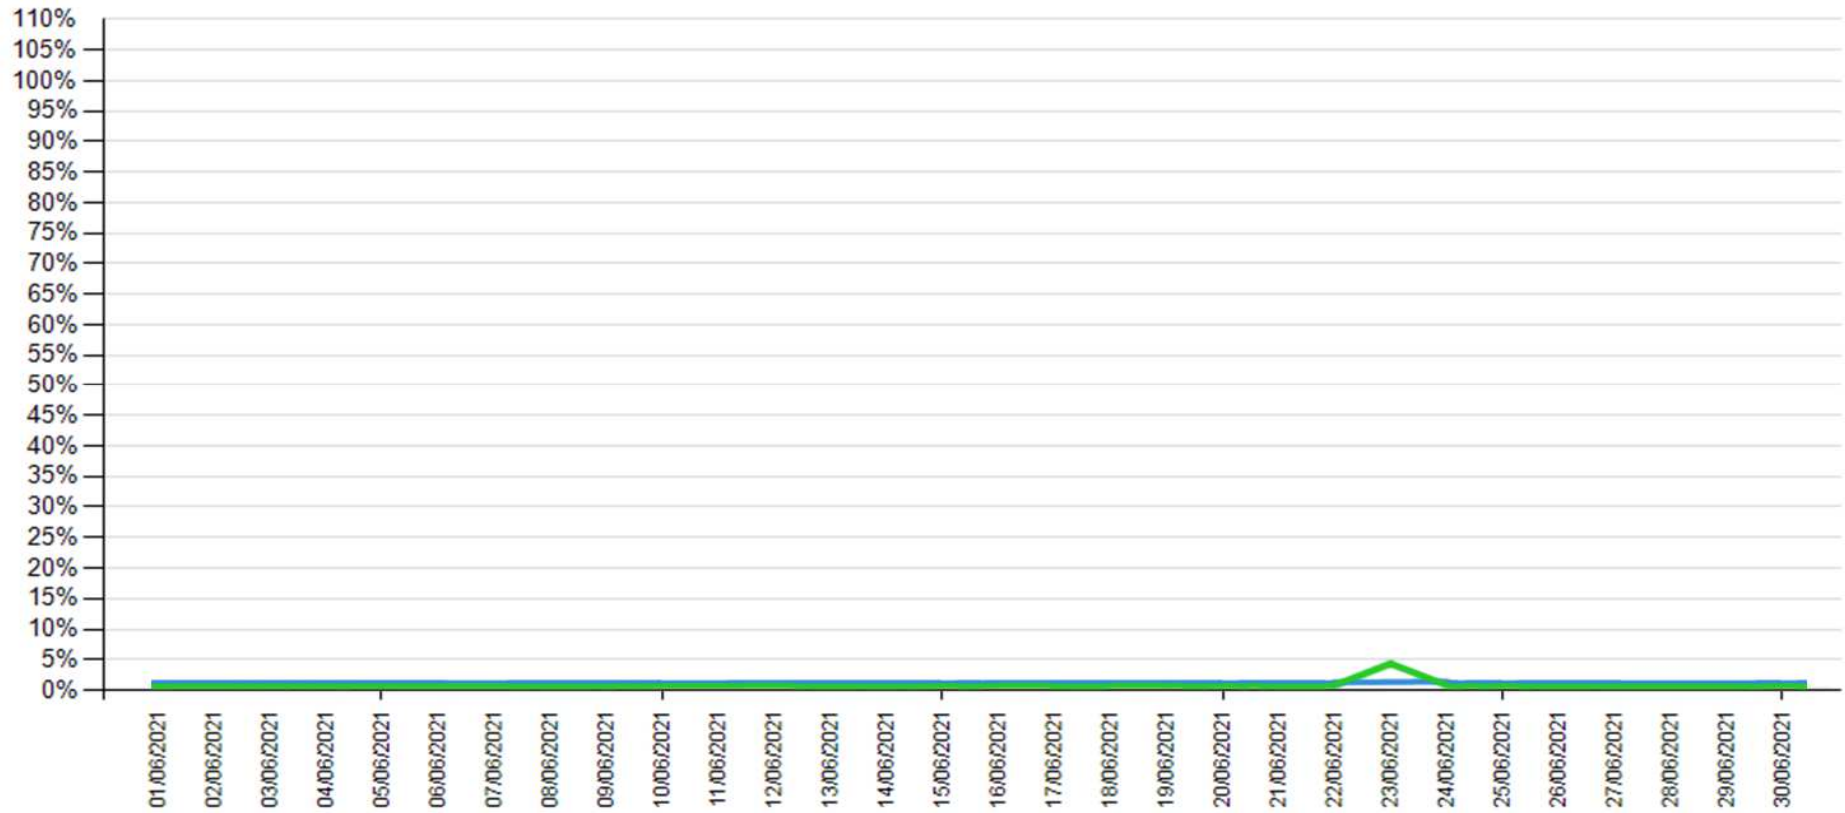

API downtime vs Intesa Sanpaolo online channels

- as of April 2021

— API downtime

— Intesa Sanpaolo channels downtime

API downtime vs Intesa Sanpaolo online channels

- as of May 2021

— API downtime

— Intesa Sanpaolo channels downtime

API downtime vs Intesa Sanpaolo online channels

- as of June 2021

— API downtime

— Intesa Sanpaolo channels downtime