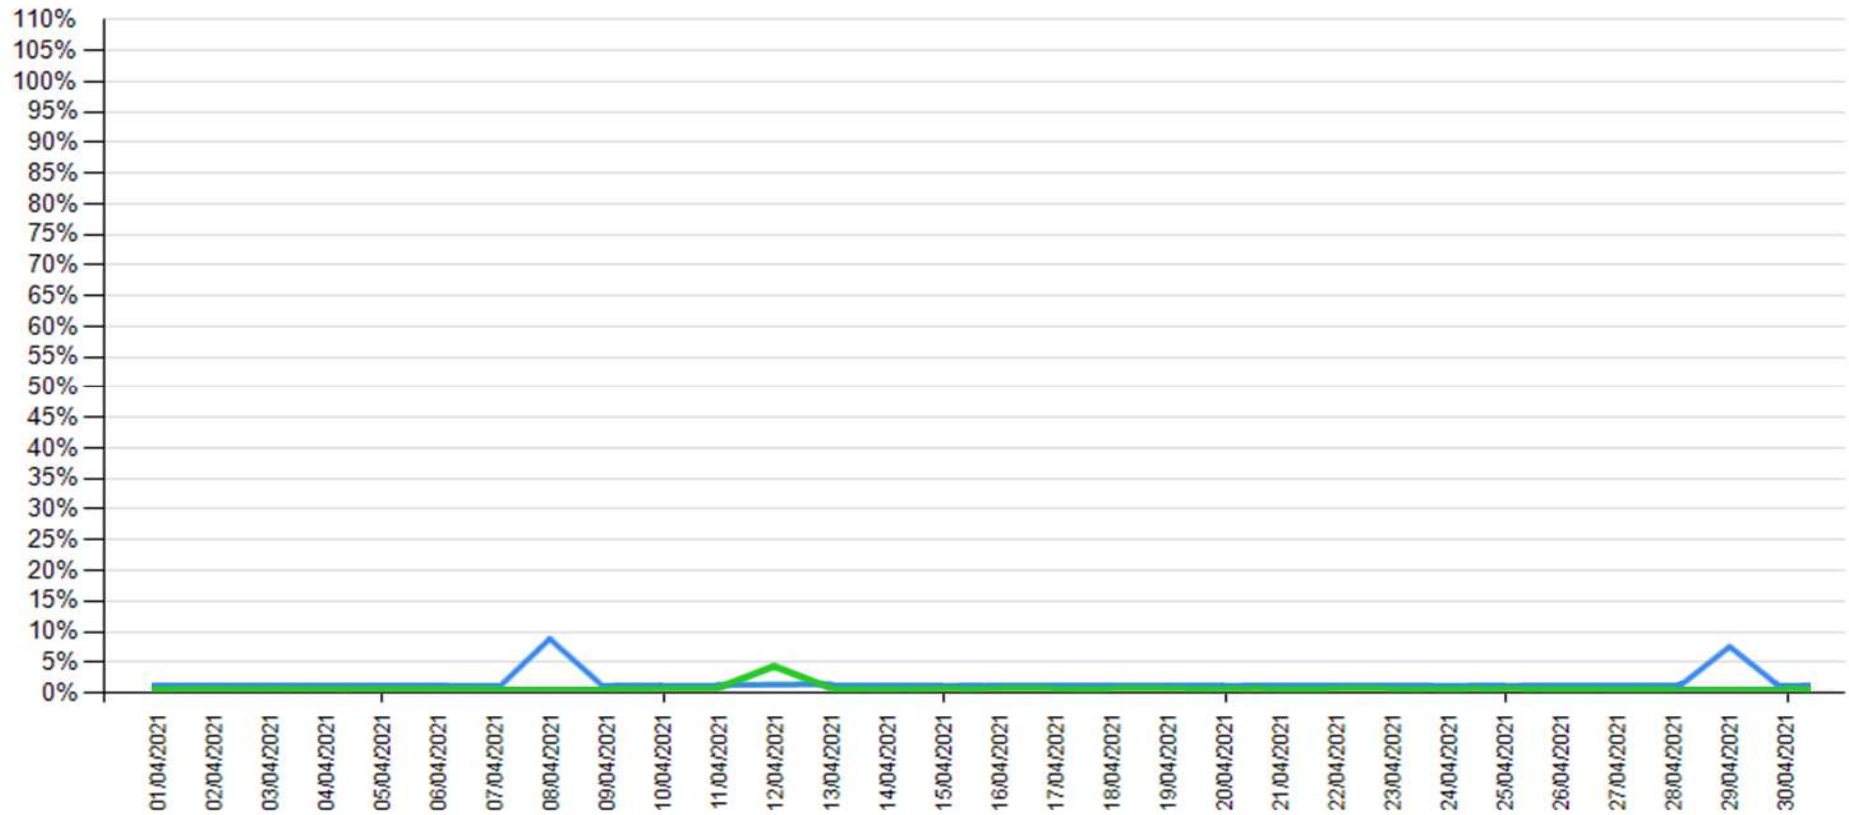

API downtime vs Intesa Sanpaolo online channels

- as of April 2021

— API downtime

— Intesa Sanpaolo channels downtime

API downtime vs Intesa Sanpaolo online channels

- as of May 2021

— API downtime

— Intesa Sanpaolo channels downtime

API downtime vs Intesa Sanpaolo online channels

- as of June 2021

— API downtime

— Intesa Sanpaolo channels downtime