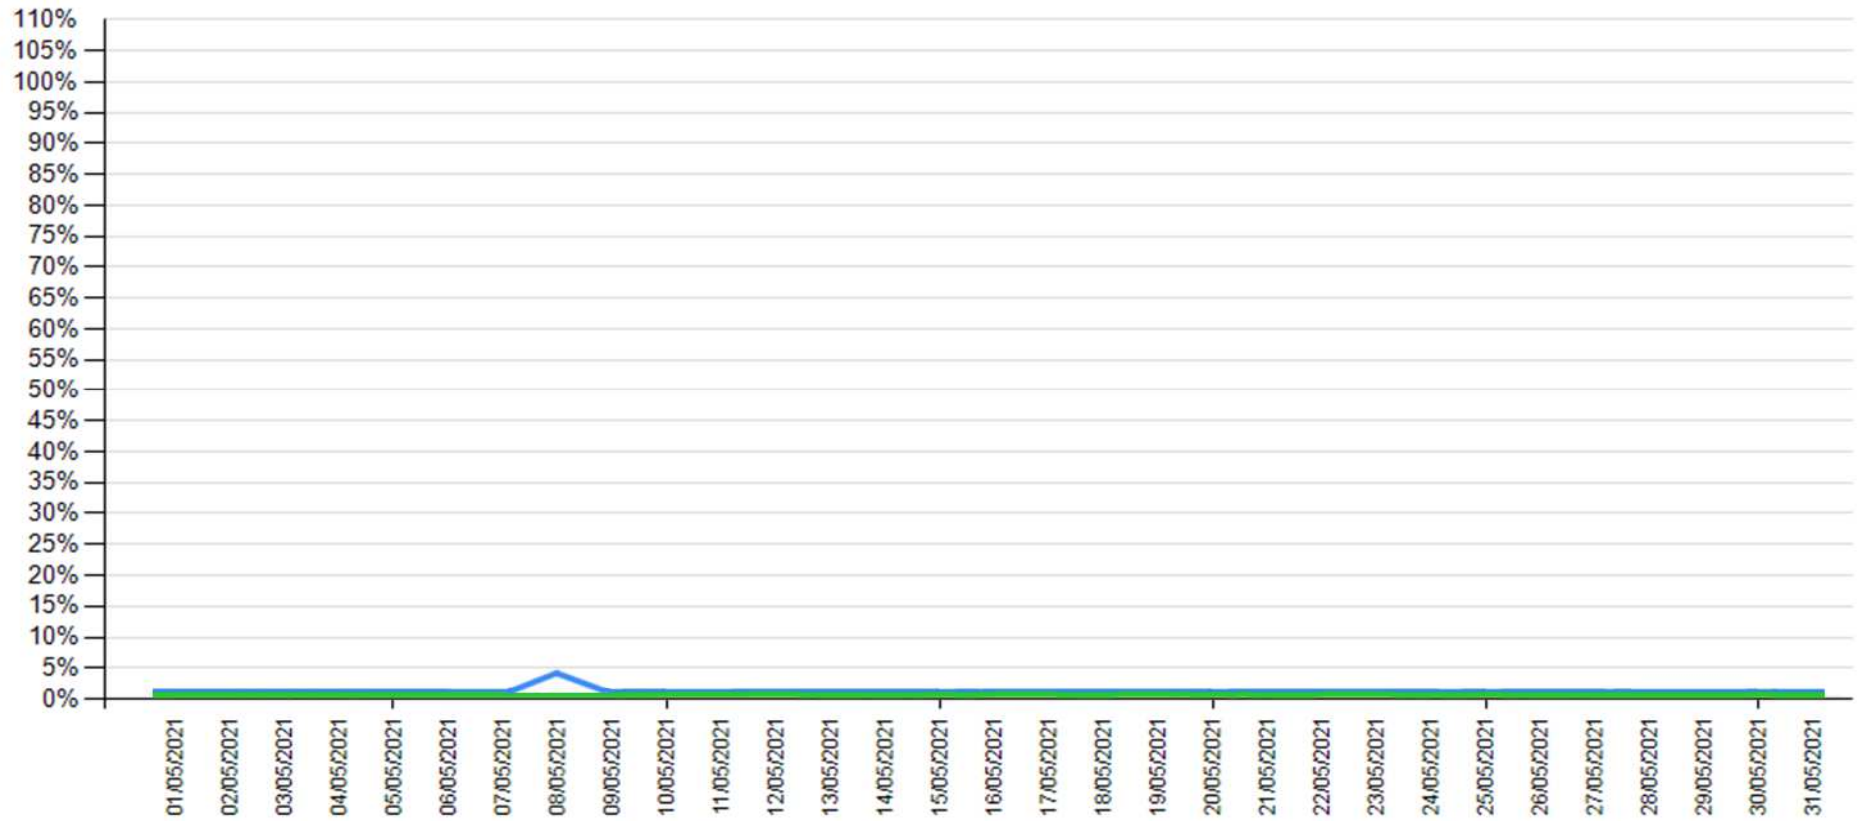

API downtime vs Intesa Sanpaolo online channels

- as of April 2021

— API downtime

— Intesa Sanpaolo channels downtime

API downtime vs Intesa Sanpaolo online channels

- as of May 2021

— API downtime

— Intesa Sanpaolo channels downtime

API downtime vs Intesa Sanpaolo online channels

- as of June 2021

— API downtime

— Intesa Sanpaolo channels downtime