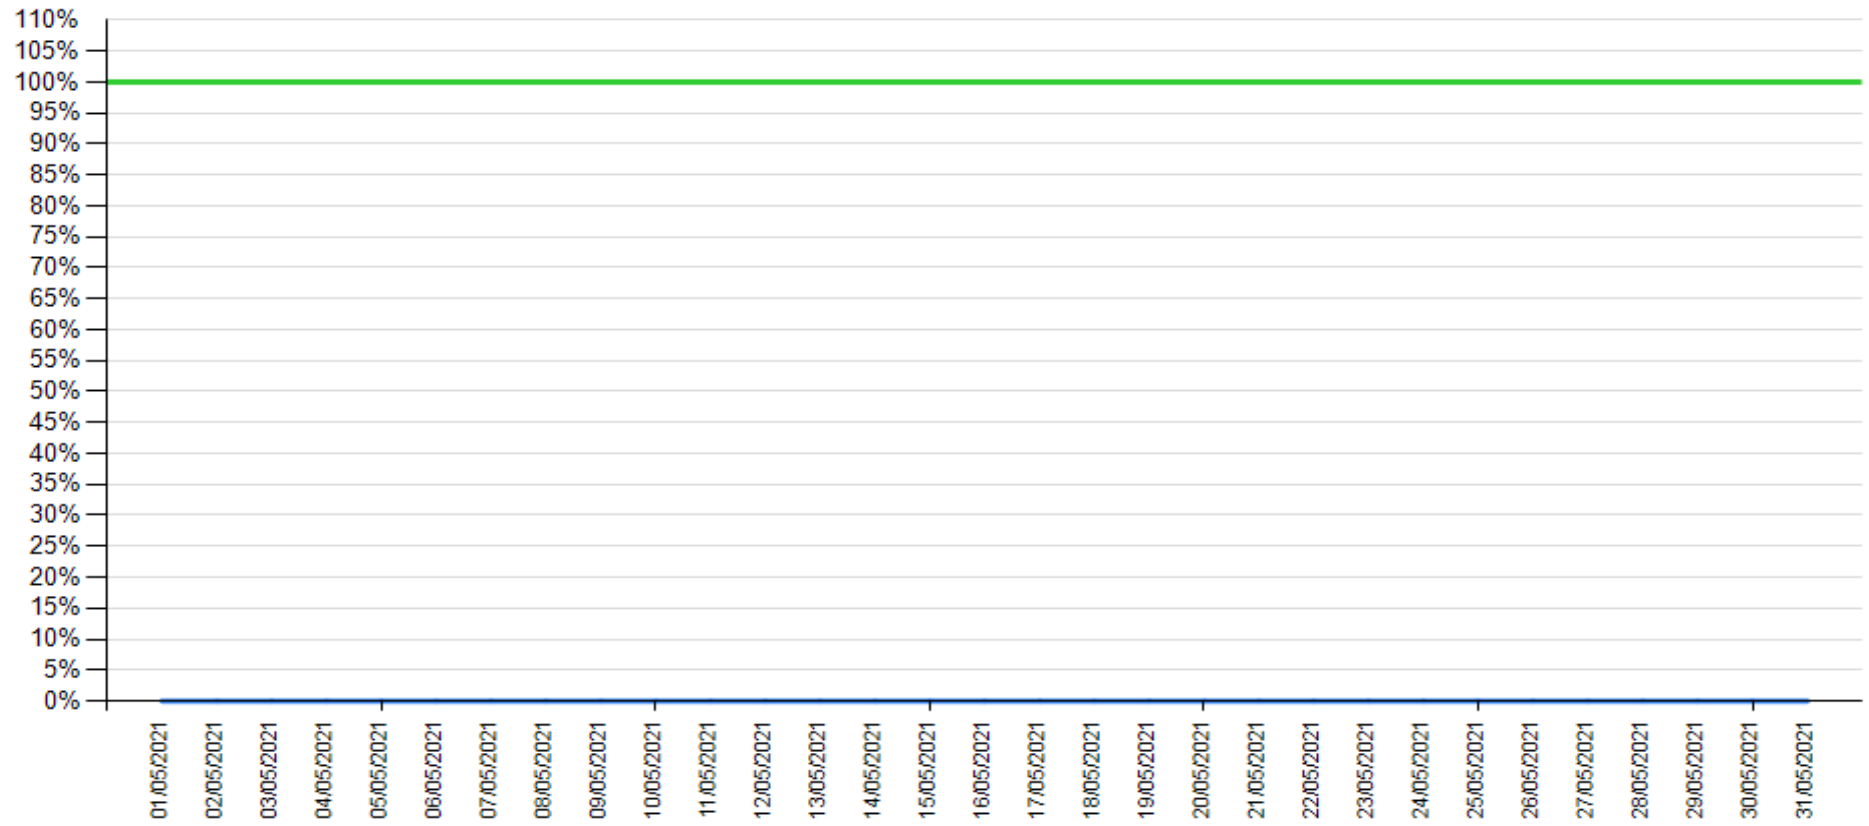

API error rate vs Intesa Sanpaolo online channels

Account list as of May 2021

— API error rate

— Intesa Sanpaolo channels error rate