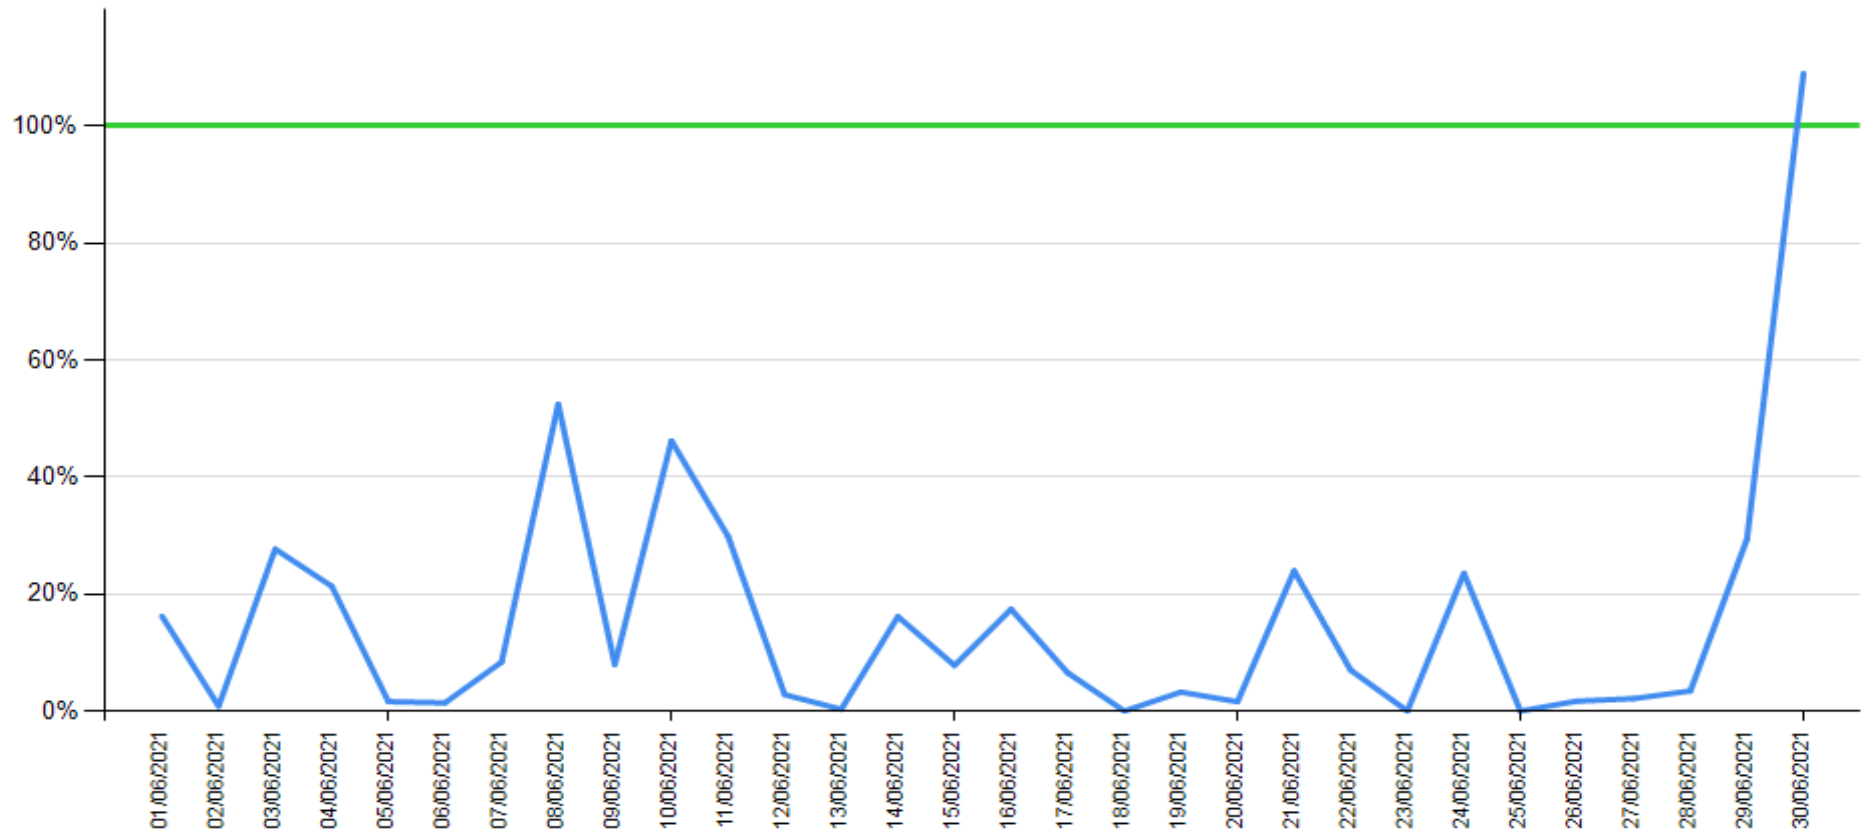

API error rate vs Intesa Sanpaolo online channels

Transaction list as of June 2021

— API error rate

— Intesa Sanpaolo channels error rate