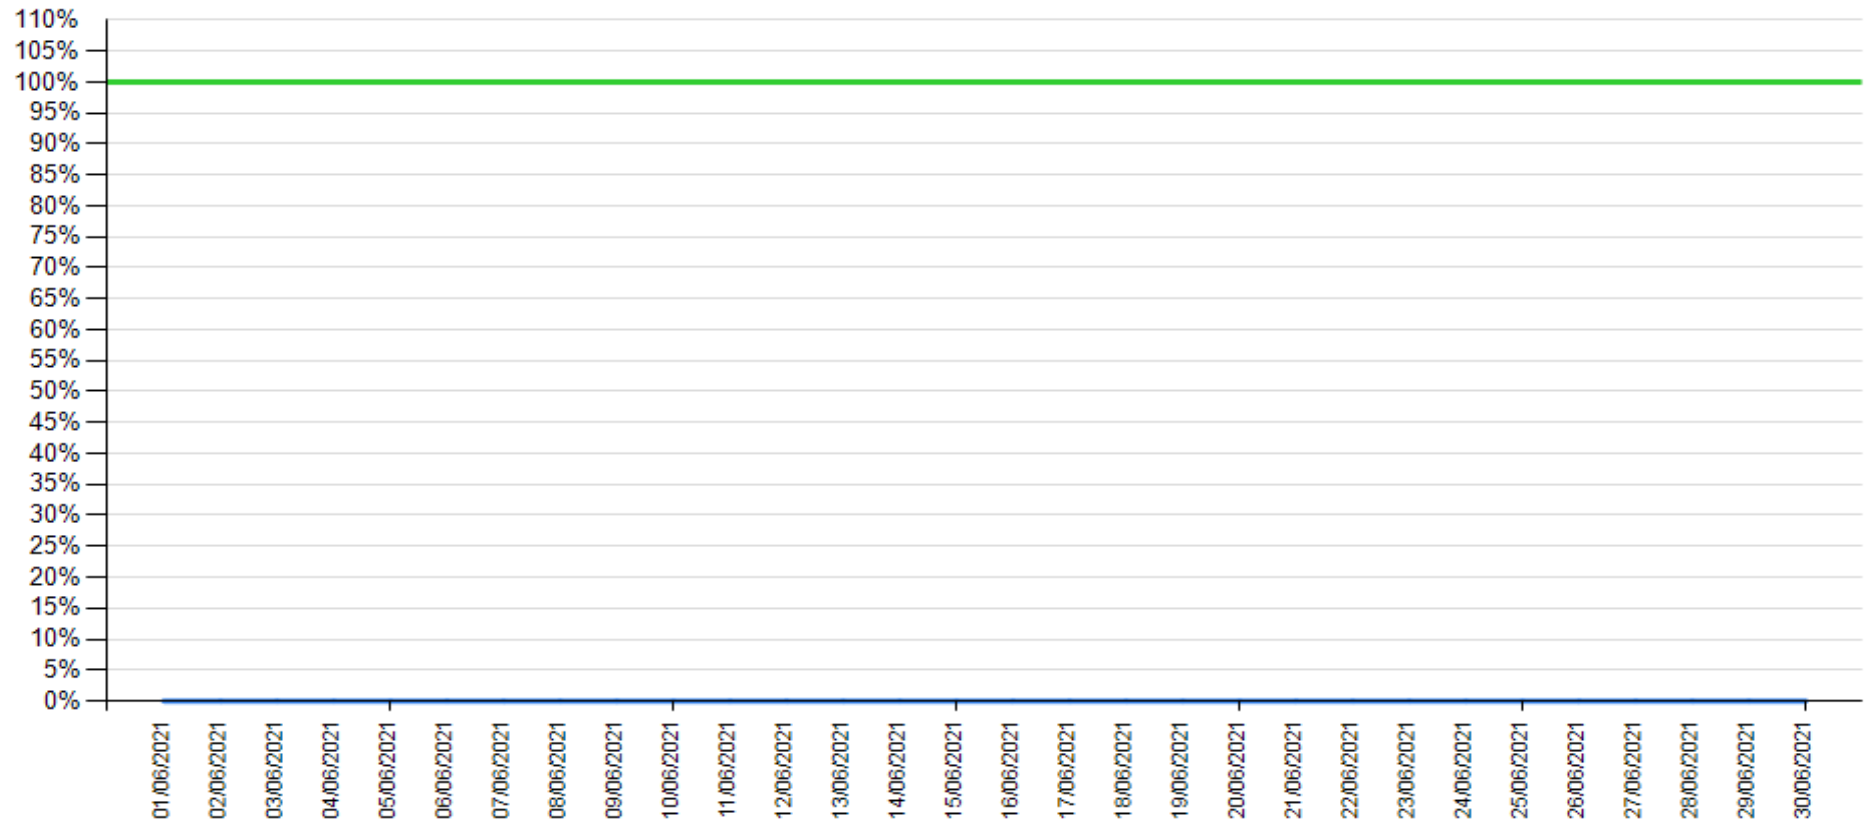

API error rate vs Intesa Sanpaolo online channels

Fund Check as of June 2021

— API error rate

— Intesa Sanpaolo channels error rate