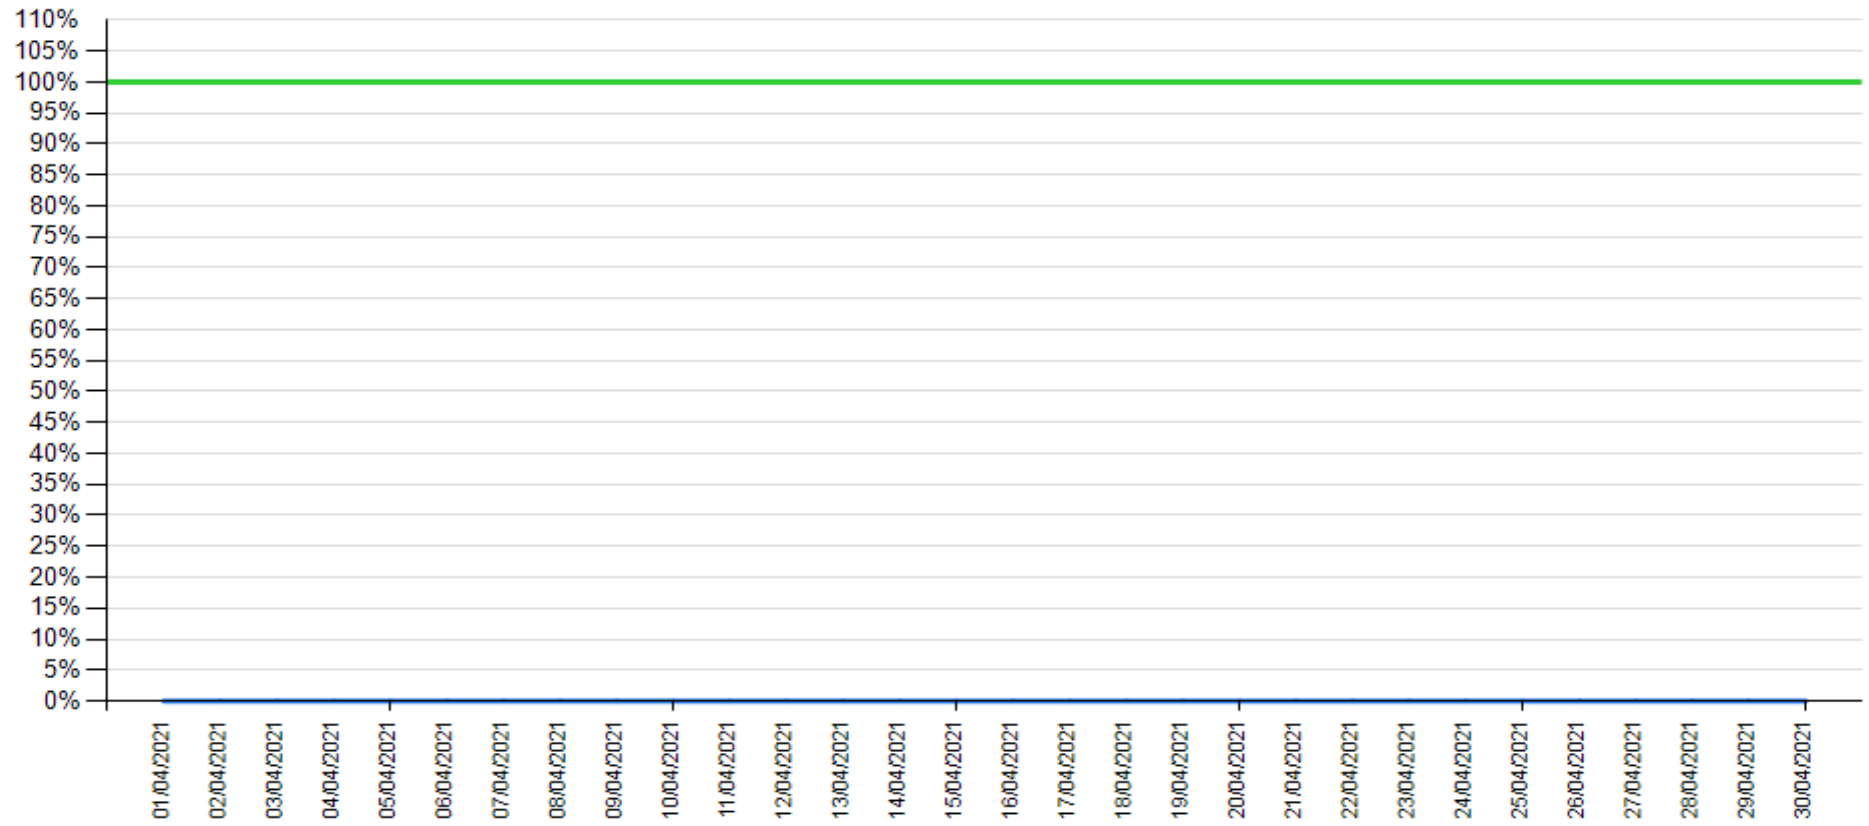

API error rate vs Intesa Sanpaolo online channels

Fund Check as of April 2021

— API error rate

— Intesa Sanpaolo channels error rate