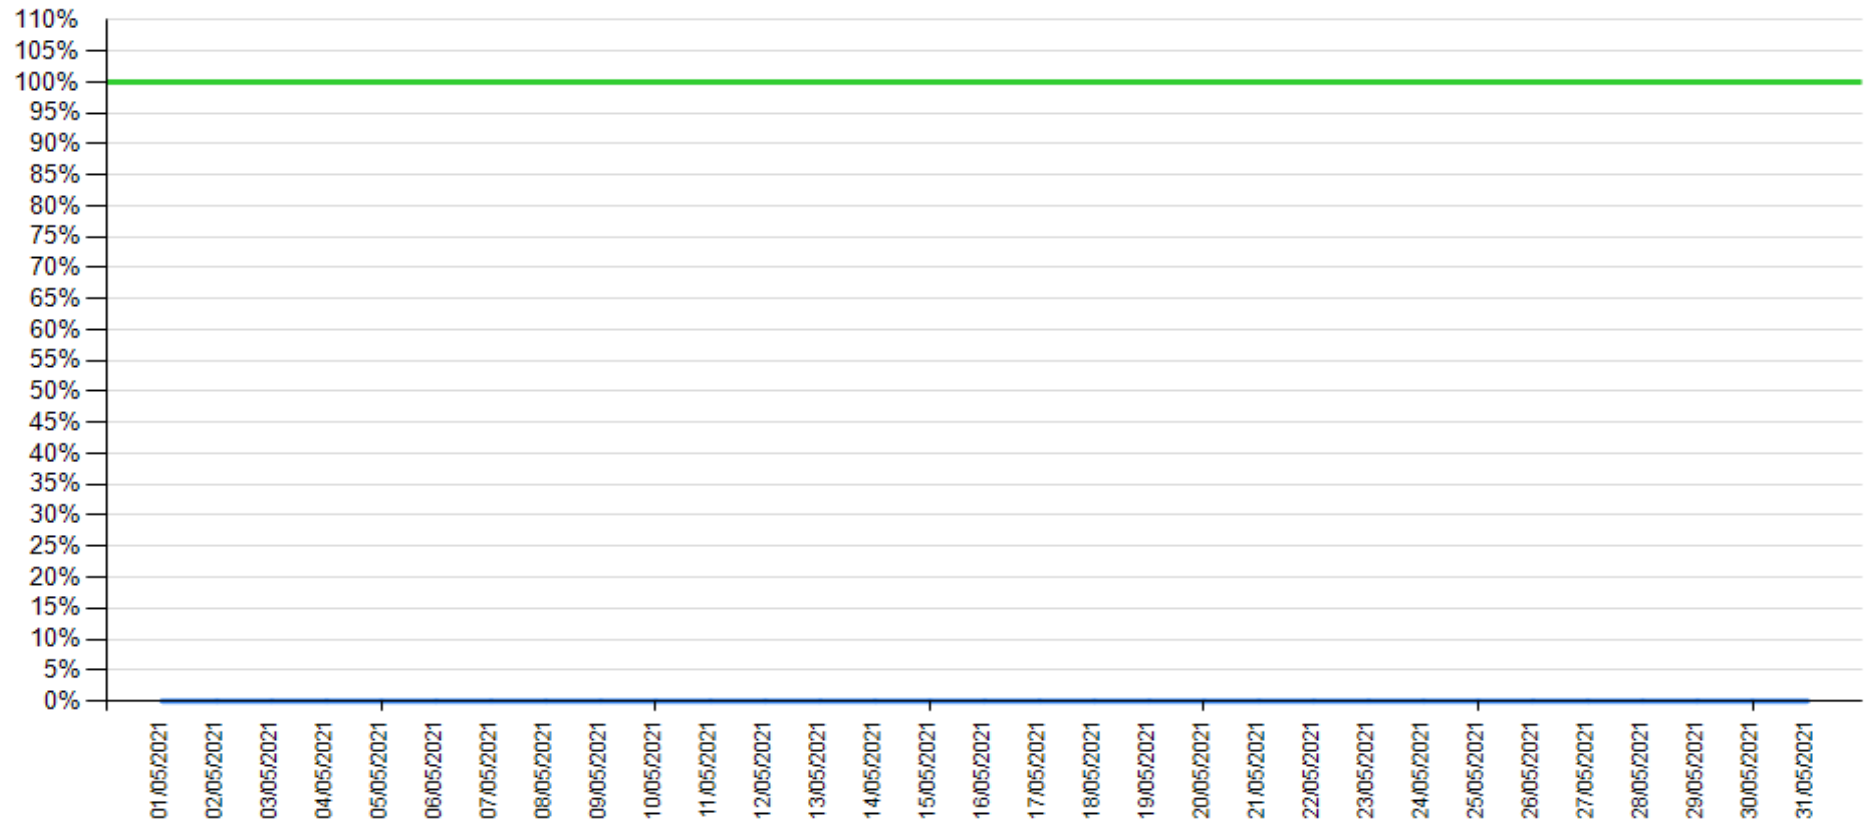

API error rate vs Intesa Sanpaolo online channels

Fund Check as of May 2021

API error rate

Intesa Sanpaolo channels error rate