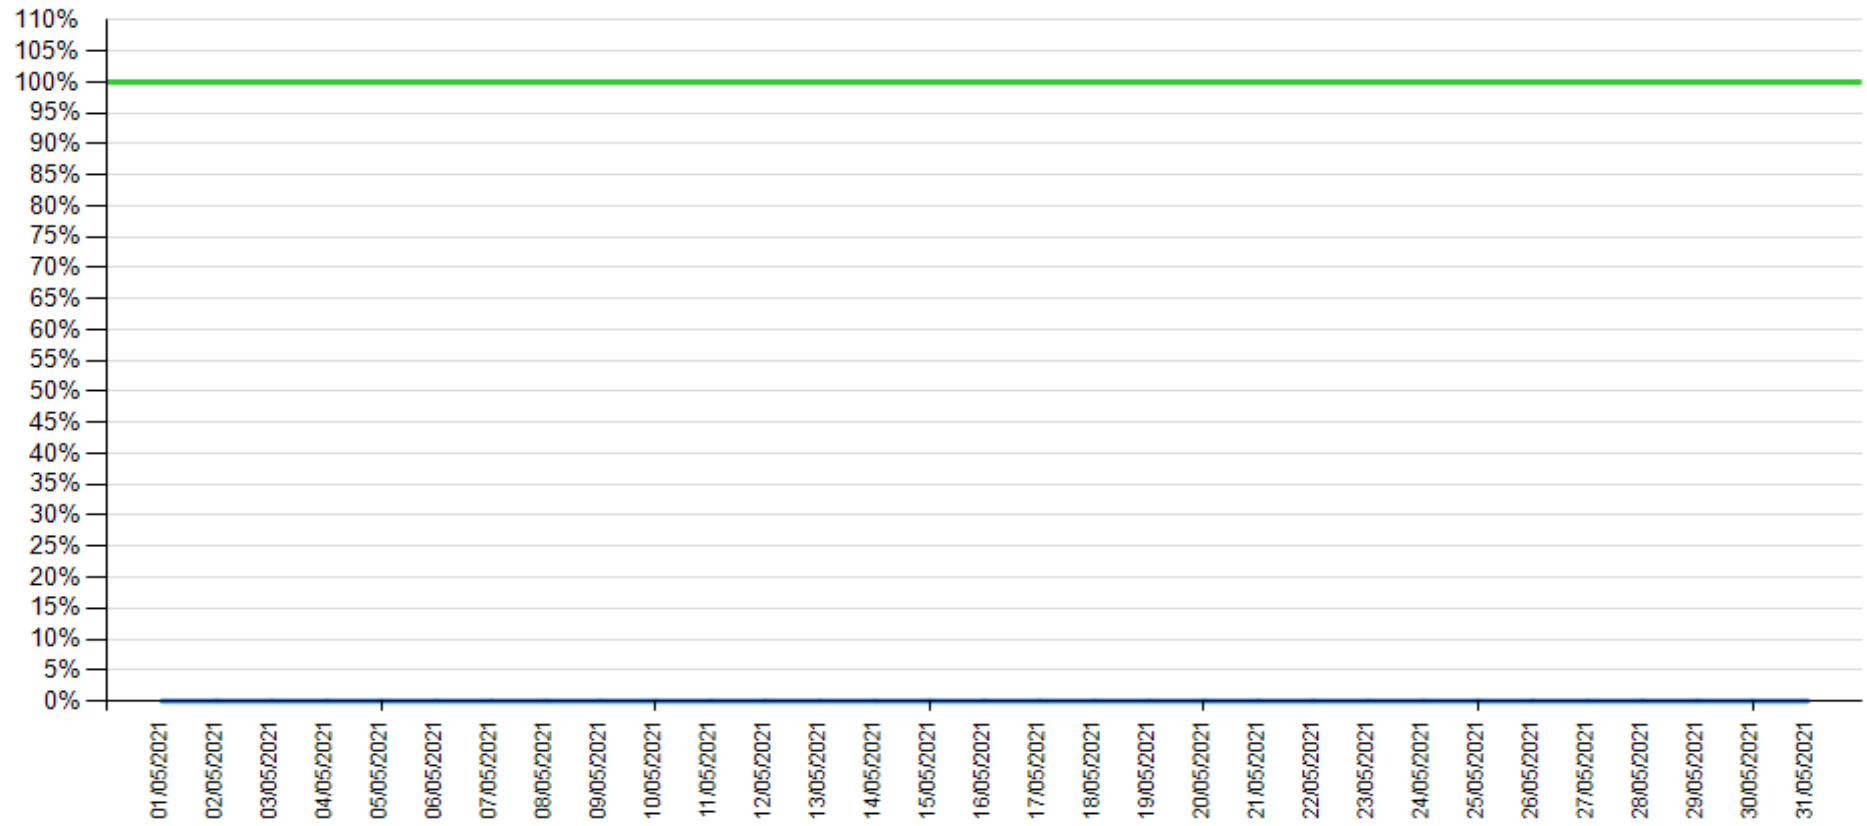

API error rate vs Intesa Sanpaolo online channels

Payment as of May 2021

— API error rate

— Intesa Sanpaolo channels error rate