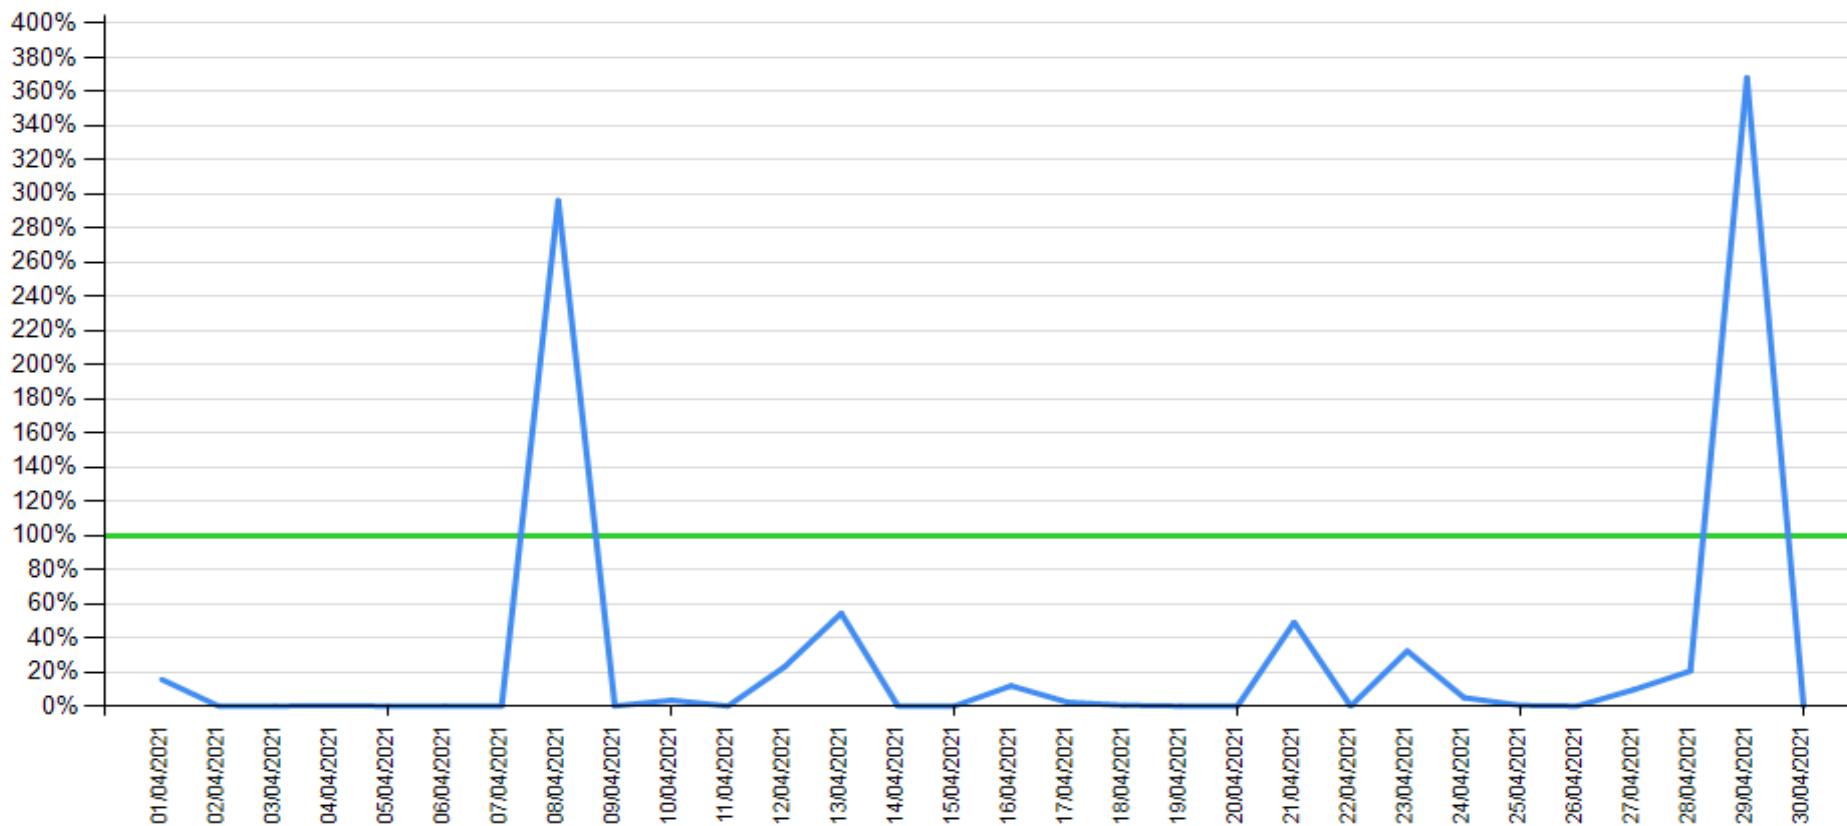

API error rate vs Intesa Sanpaolo online channels

Transaction list as of April 2021

— API error rate

— Intesa Sanpaolo channels error rate