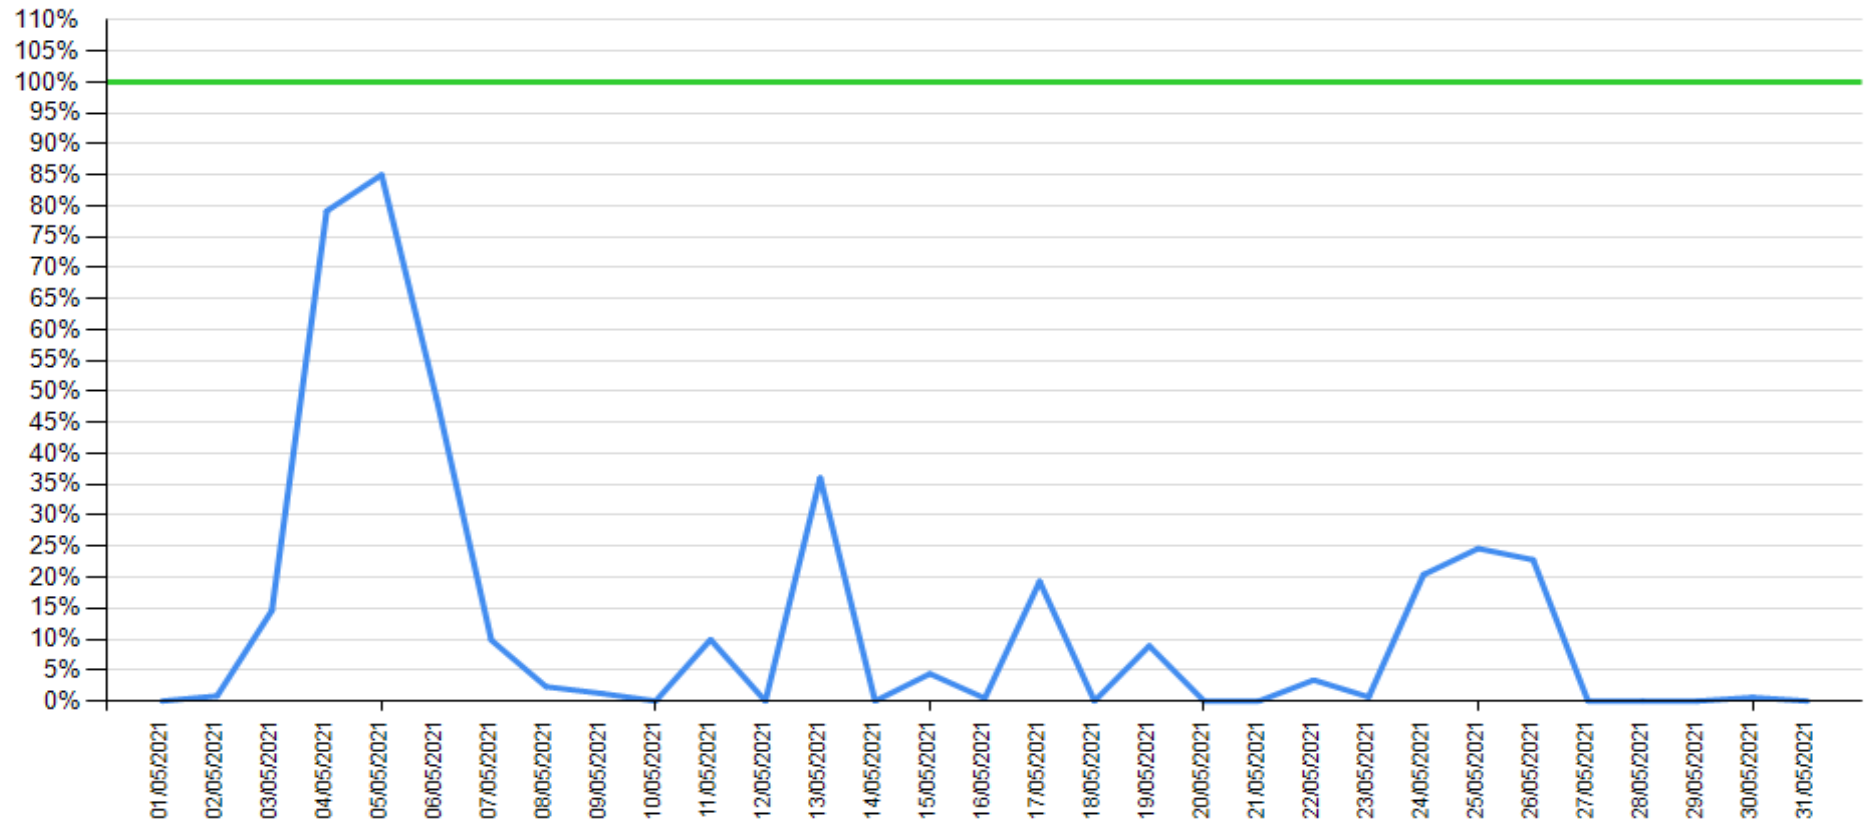

API error rate vs Intesa Sanpaolo online channels

Transaction list as of May 2021

— API error rate

— Intesa Sanpaolo channels error rate