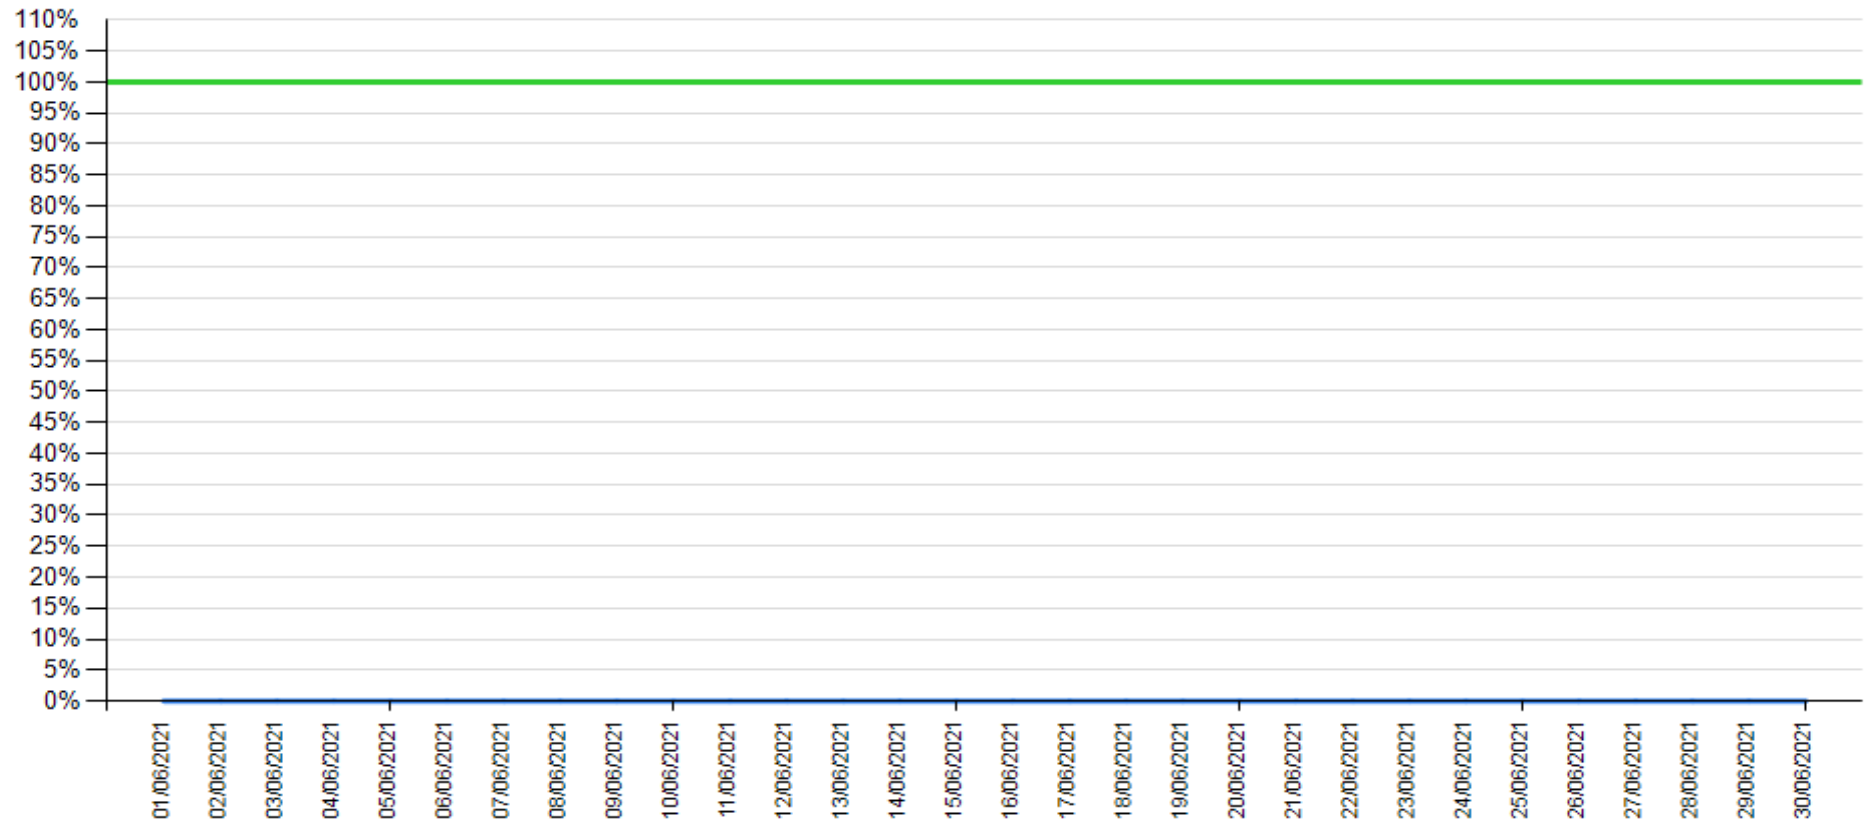

API error rate vs Intesa Sanpaolo online channels

Balance as of June 2021

— API error rate

— Intesa Sanpaolo channels error rate