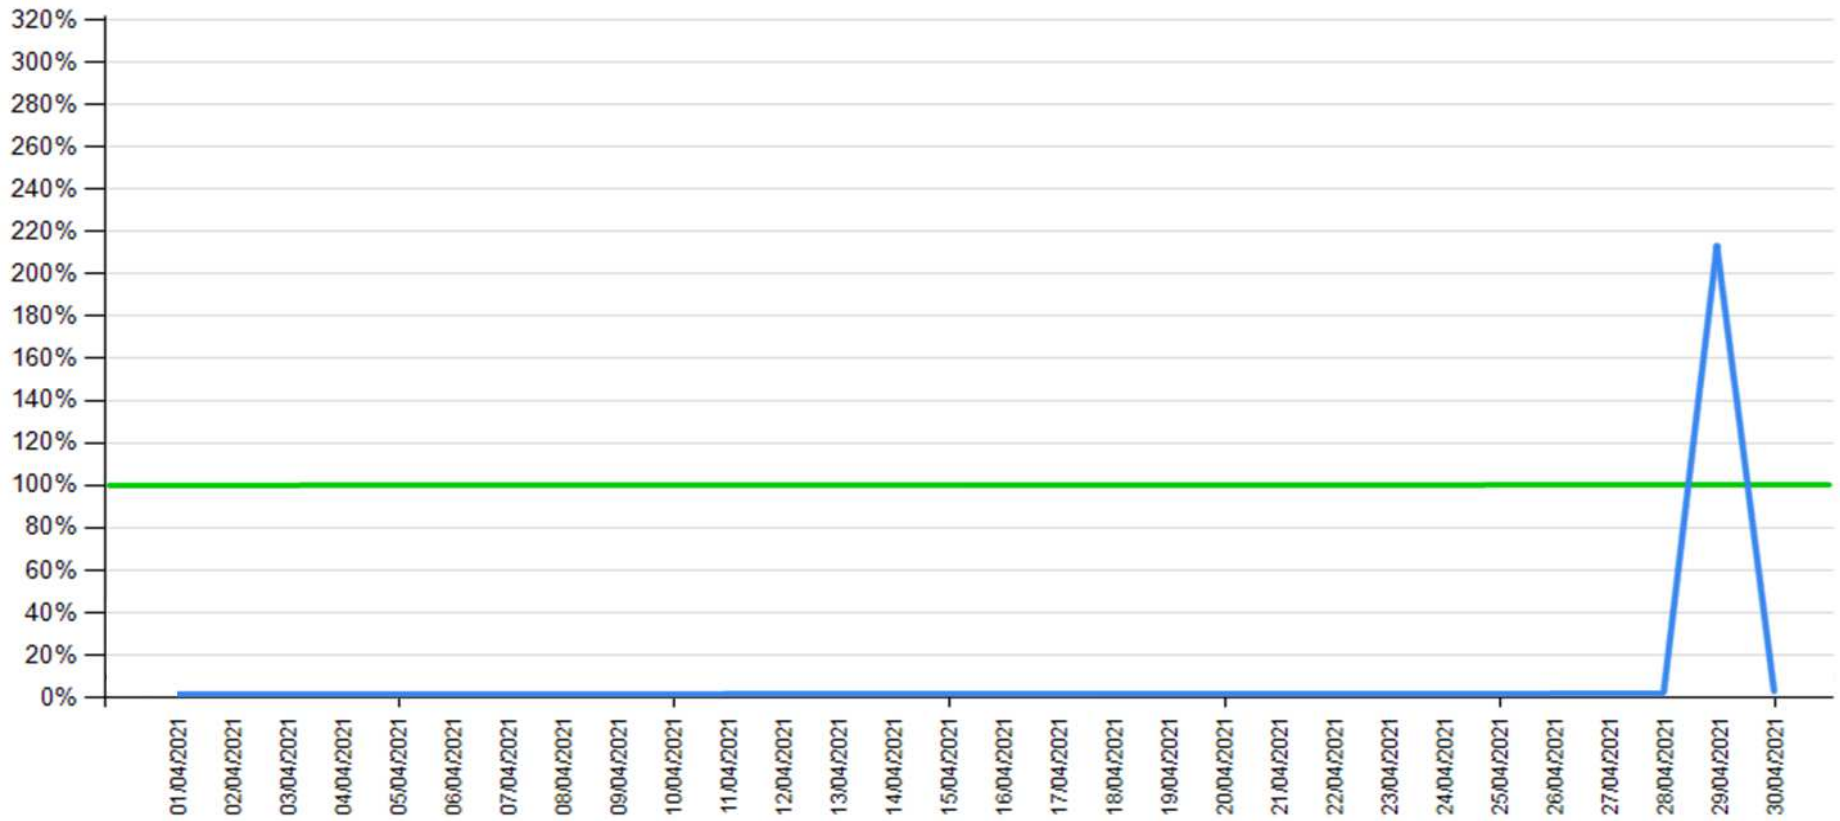

API error rate vs Intesa Sanpaolo online channels

Balance as of April 2021

— API error rate

— Intesa Sanpaolo channels error rate