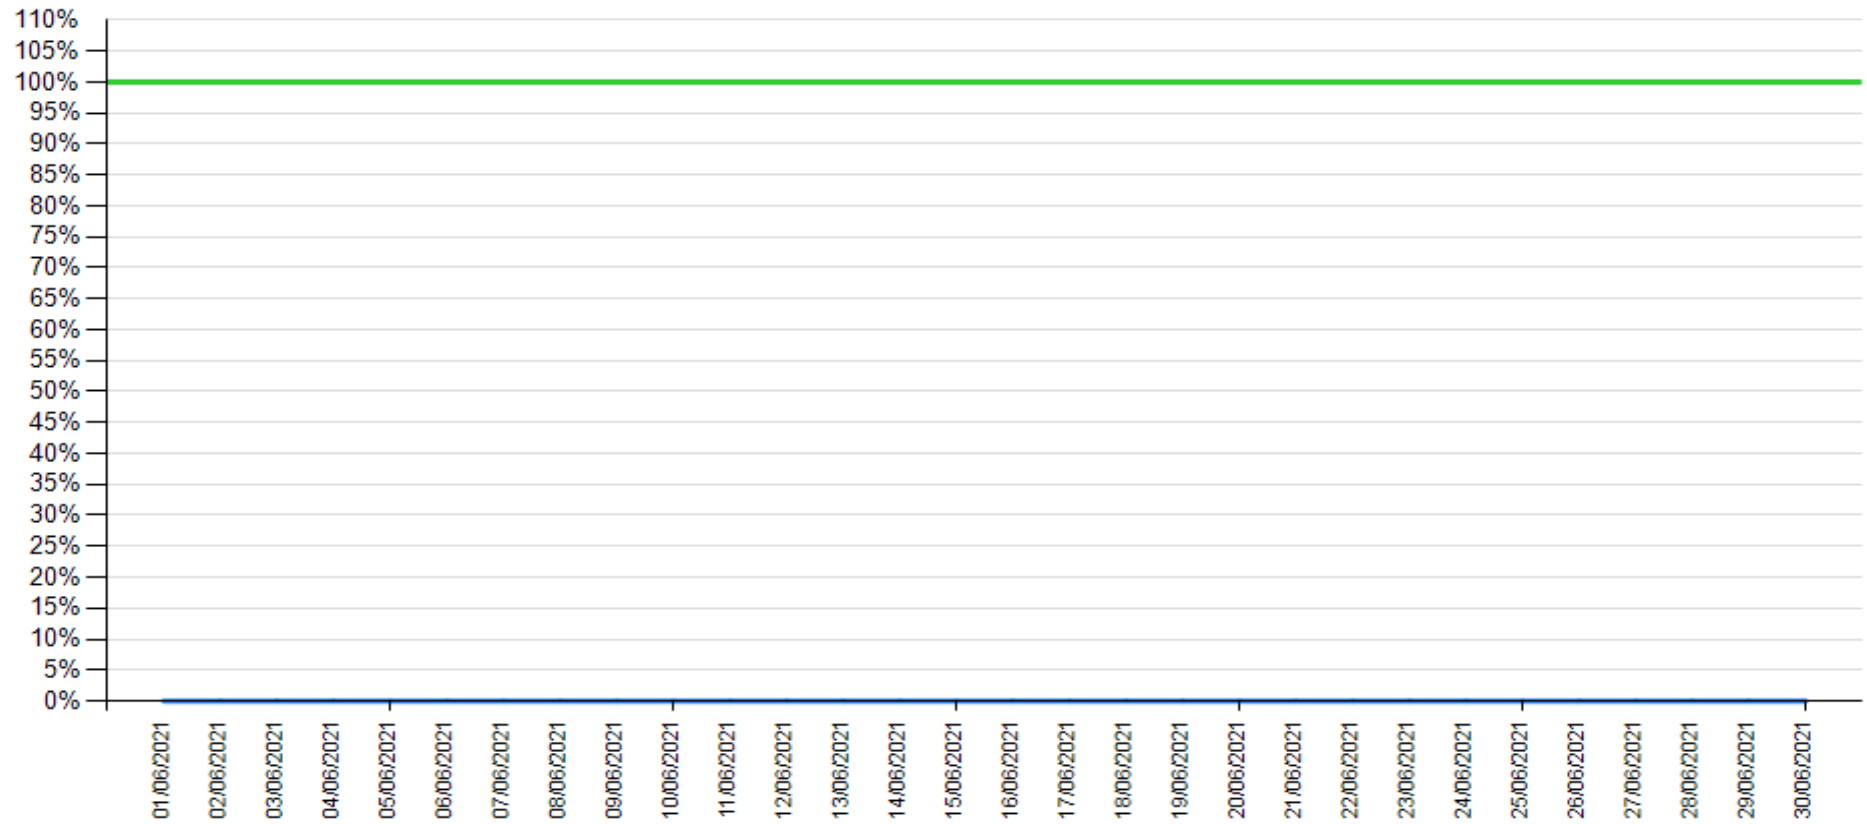

API error rate vs Intesa Sanpaolo online channels

Payment as of June 2021

— API error rate

— Intesa Sanpaolo channels error rate