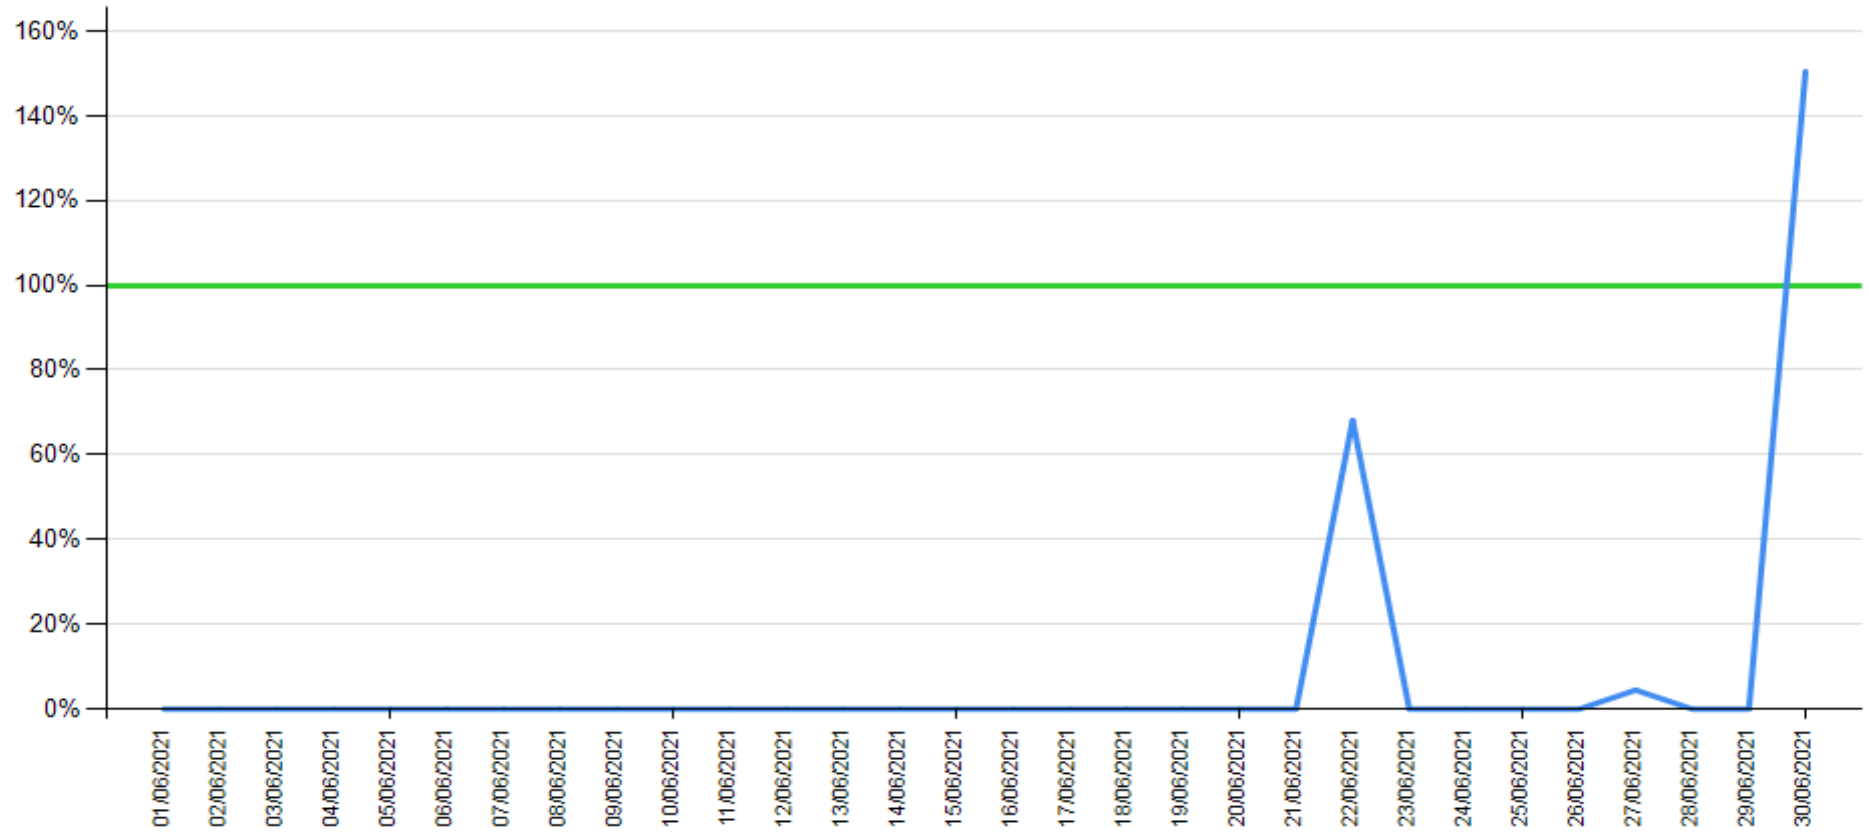

API error rate vs Intesa Sanpaolo online channels

Account list as of June 2021

— API error rate

— Intesa Sanpaolo channels error rate