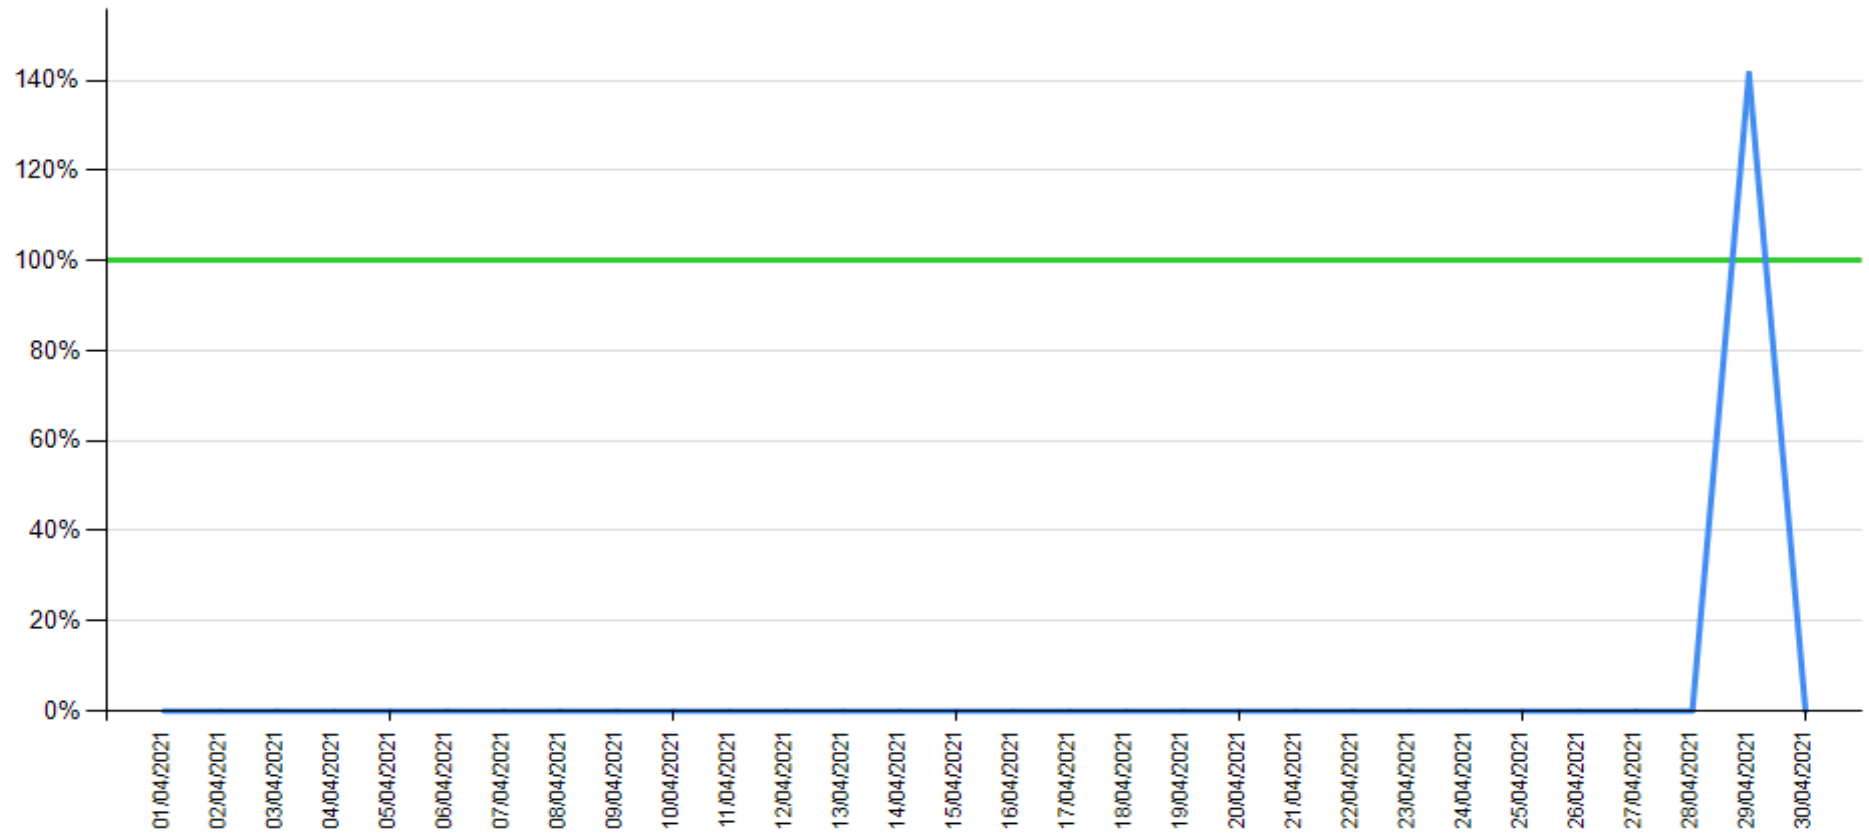

API error rate vs Intesa Sanpaolo online channels

Account list as of April 2021

— API error rate

— Intesa Sanpaolo channels error rate