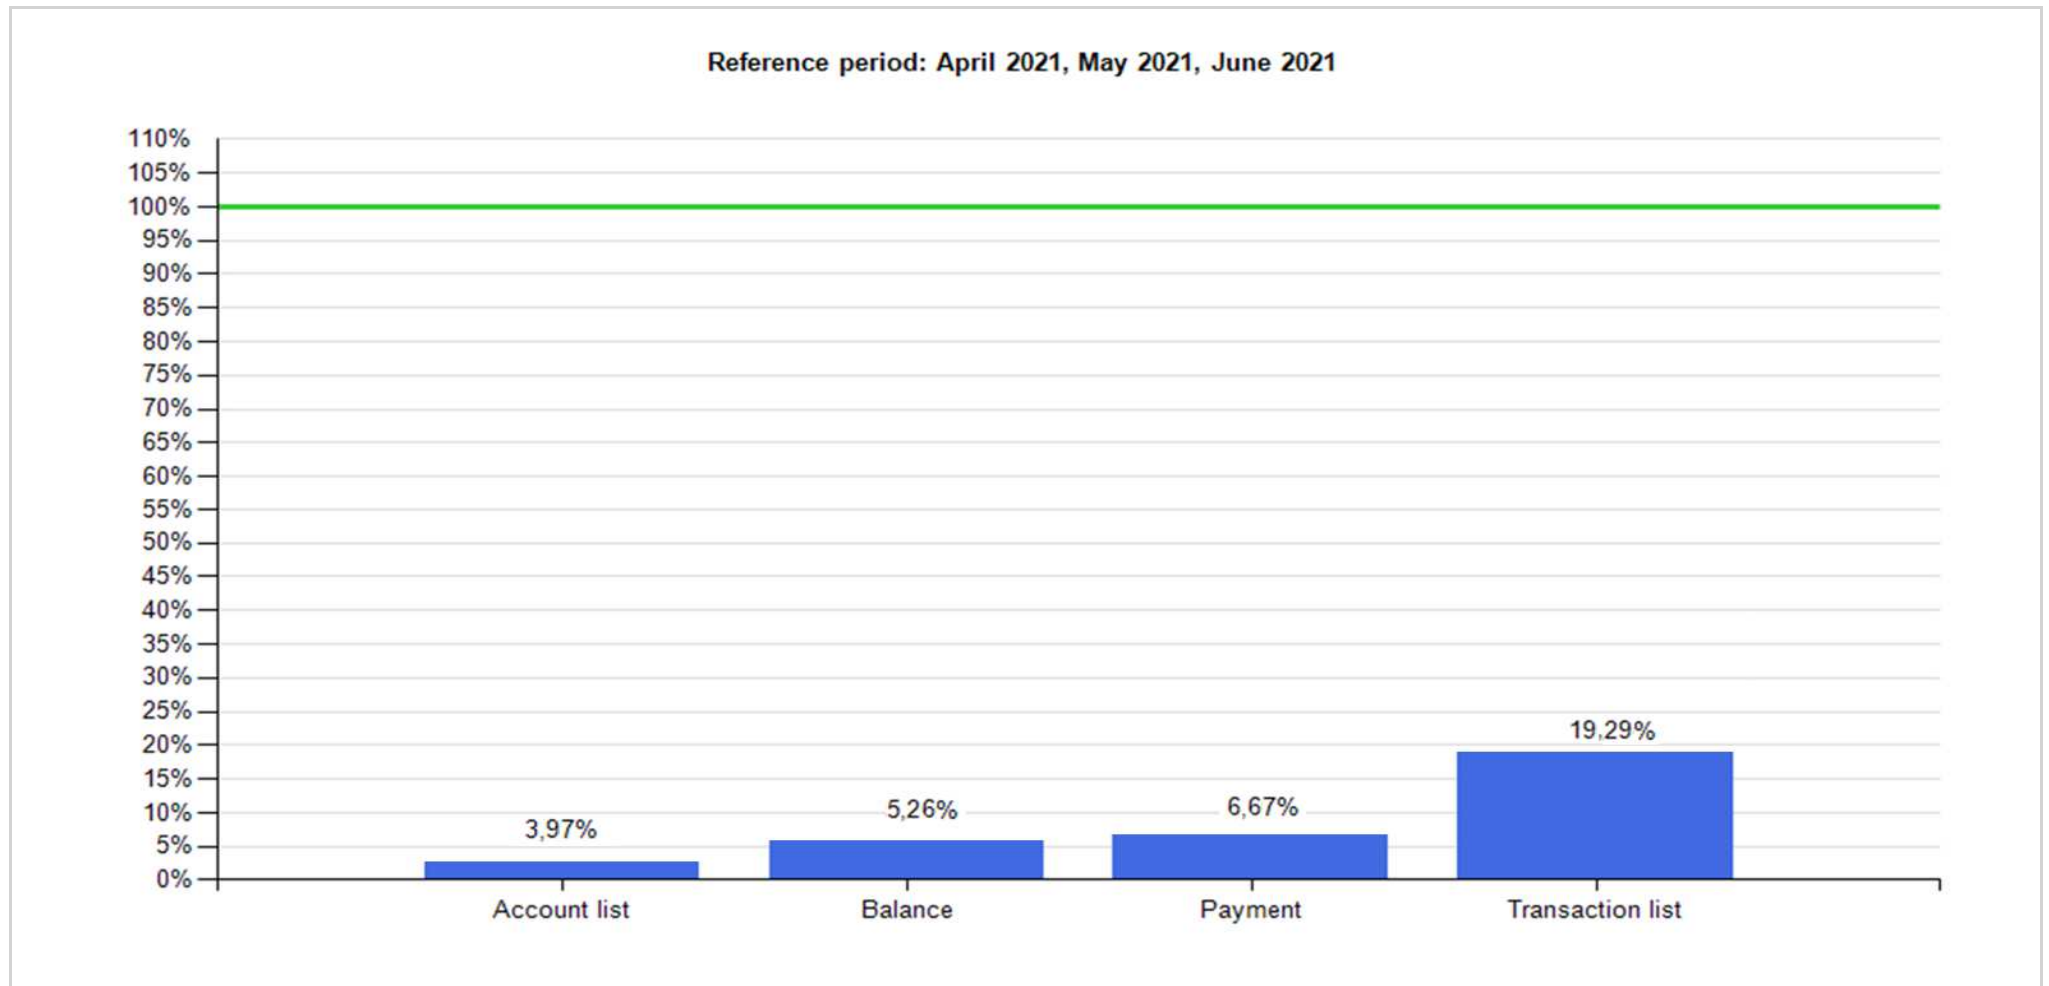

## API error rate vs Intesa Sanpaolo online channels

API error rate

Intesa Sanpaolo channels error rate

API normalized error rate exceeds Intesa Sanpaolo online channels normalized error rate

# API error rate vs Intesa Sanpaolo online channels

Account list as of April 2021

— API error rate

— Intesa Sanpaolo channels error rate