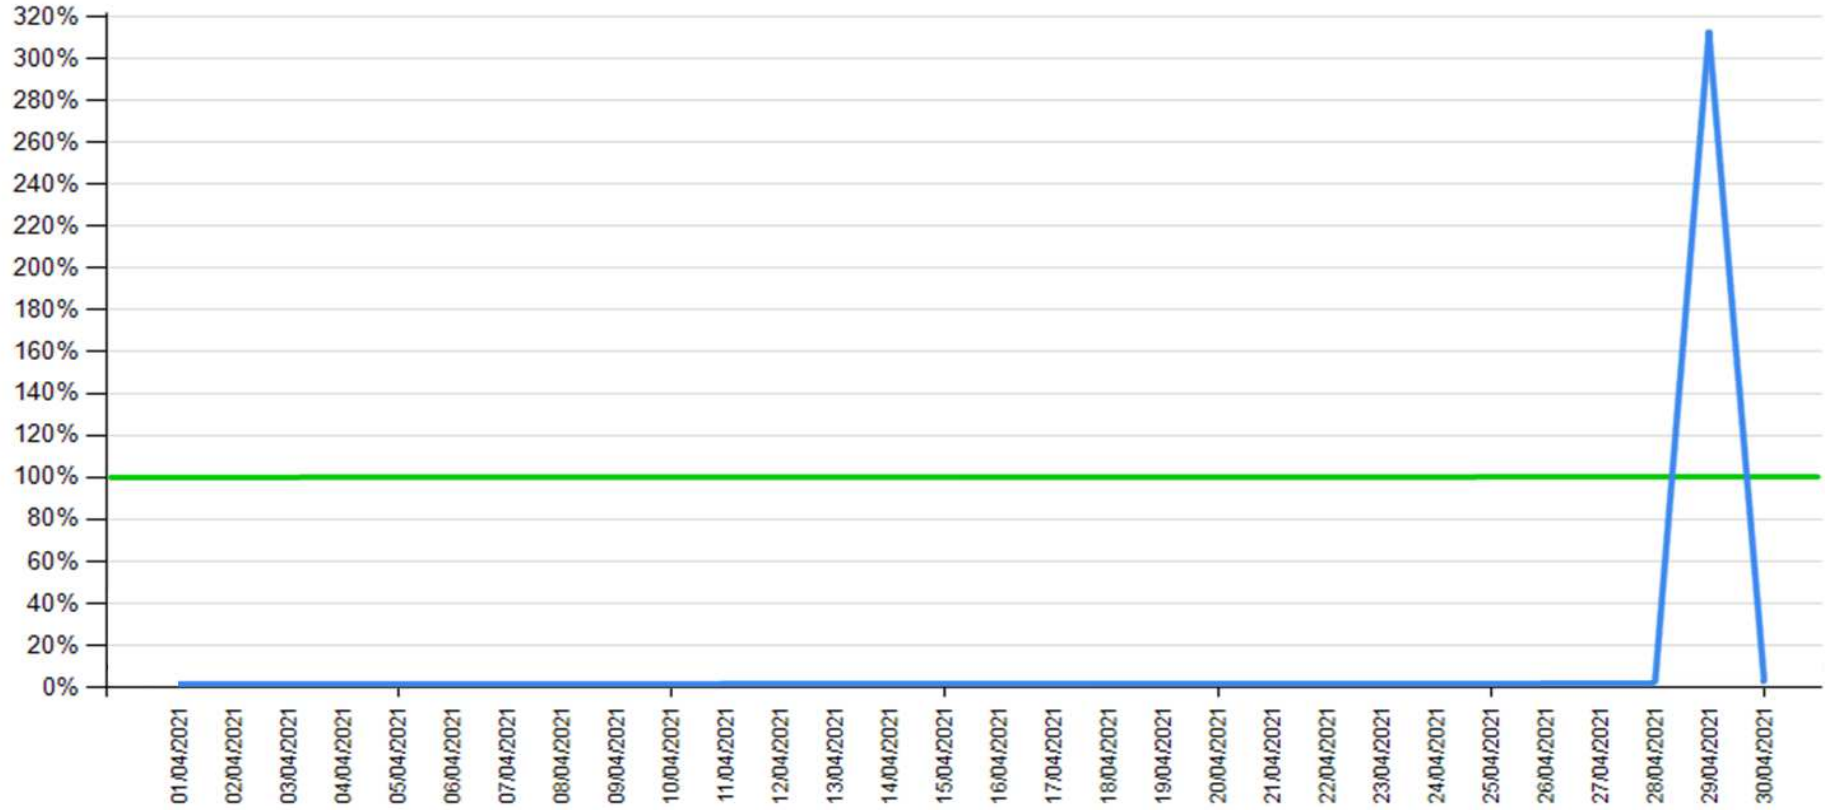

API error rate vs Intesa Sanpaolo online channels

Payment as of April 2021

— API error rate

— Intesa Sanpaolo channels error rate