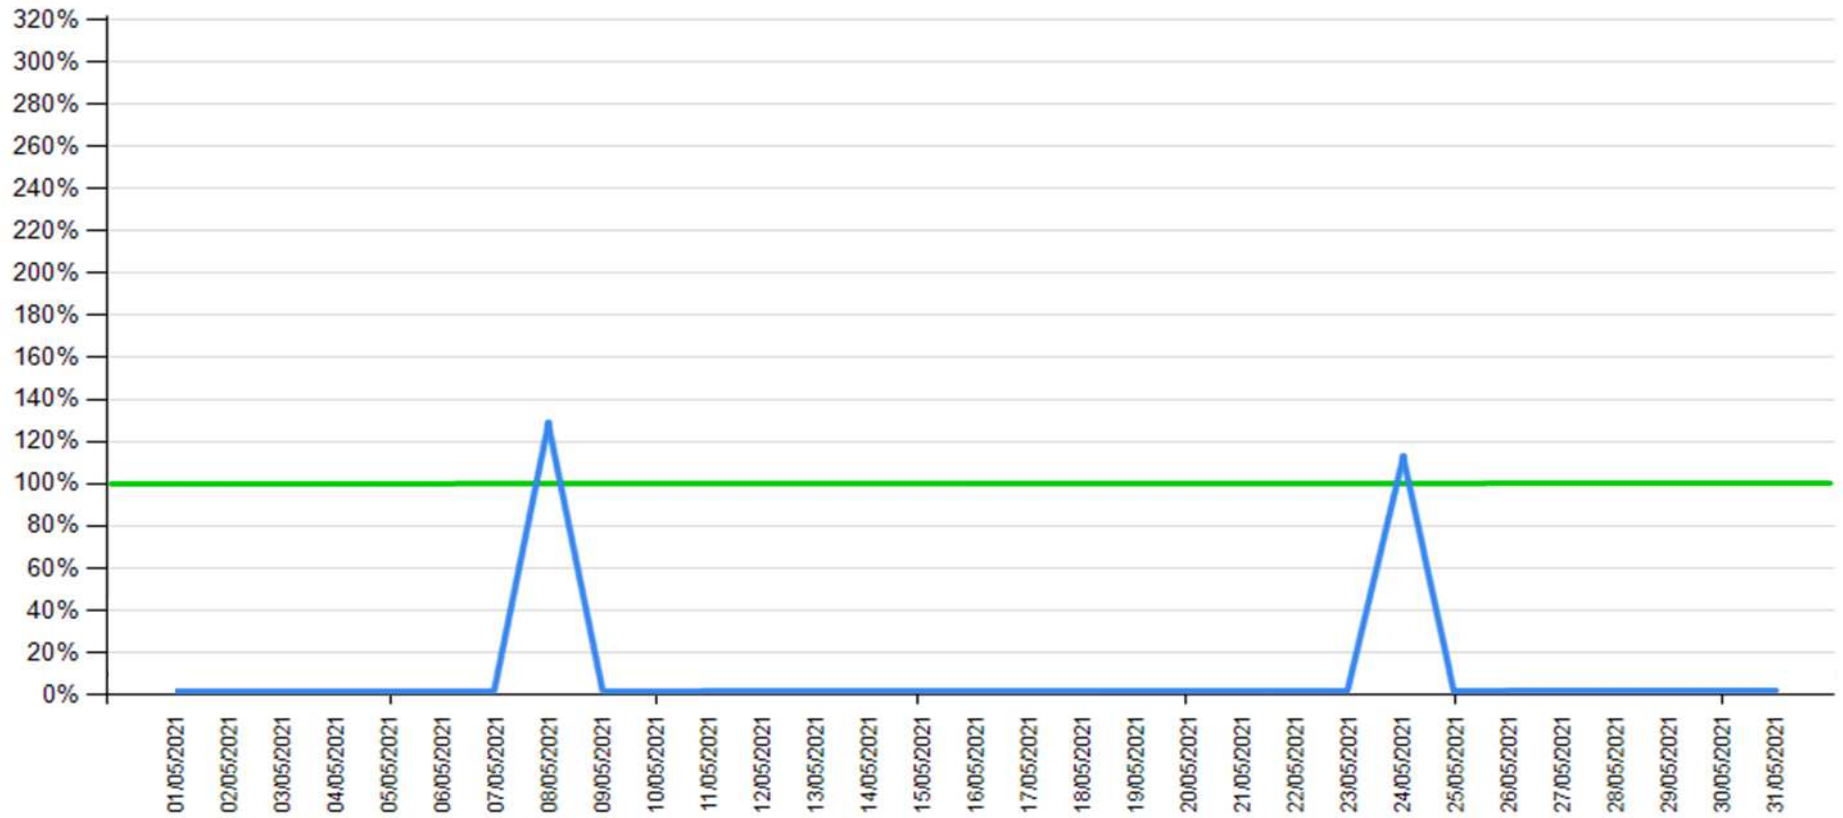

API error rate vs Intesa Sanpaolo online channels

Balance as of May 2021

— API error rate

— Intesa Sanpaolo channels error rate