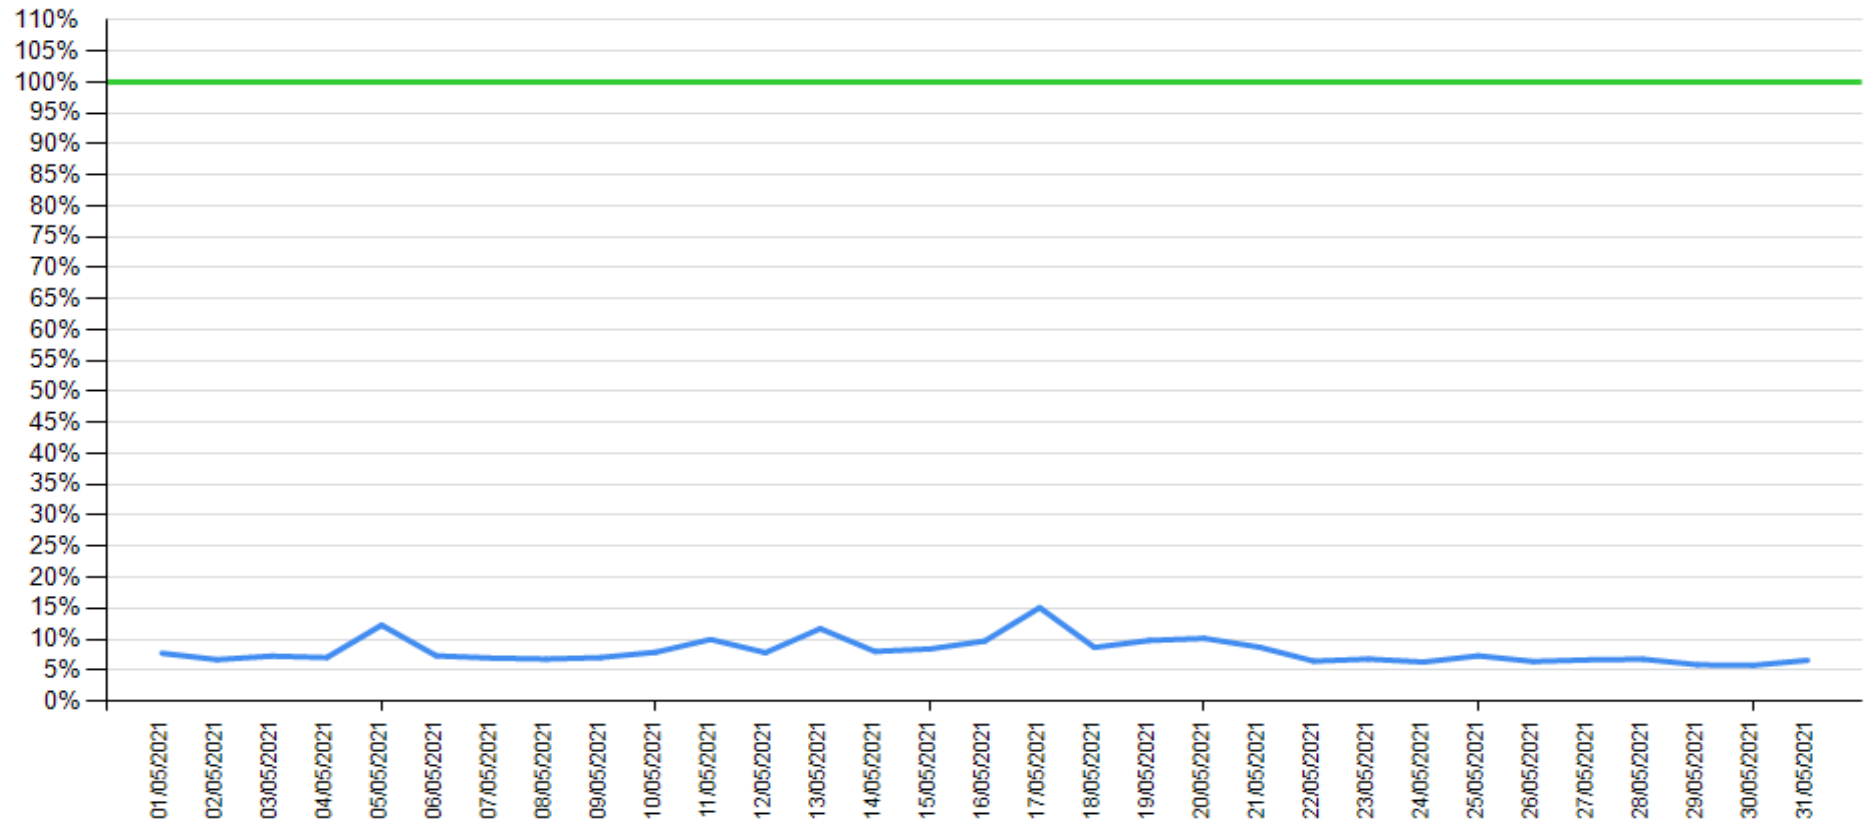

API response time vs Intesa Sanpaolo online channels

Payment as of May 2021

— API response time   — Intesa Sanpaolo channels response time