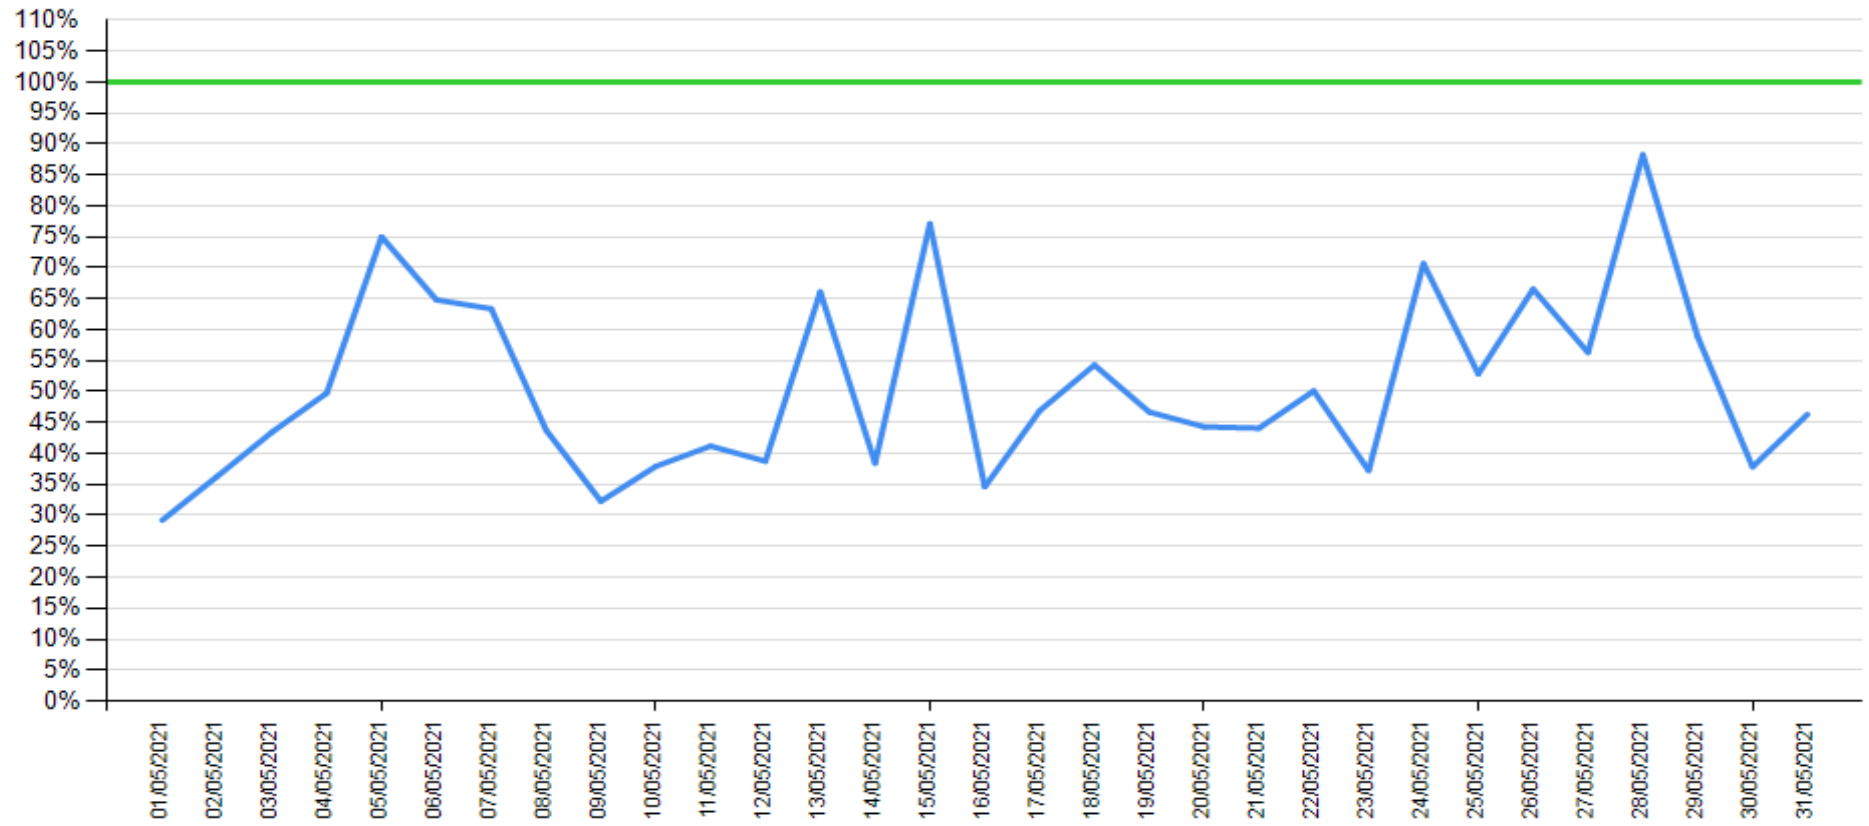

API response time vs Intesa Sanpaolo online channels

Transaction list as of April 2021

— API response time

— Intesa Sanpaolo channels response time

API response time vs Intesa Sanpaolo online channels

Transaction list as of May 2021