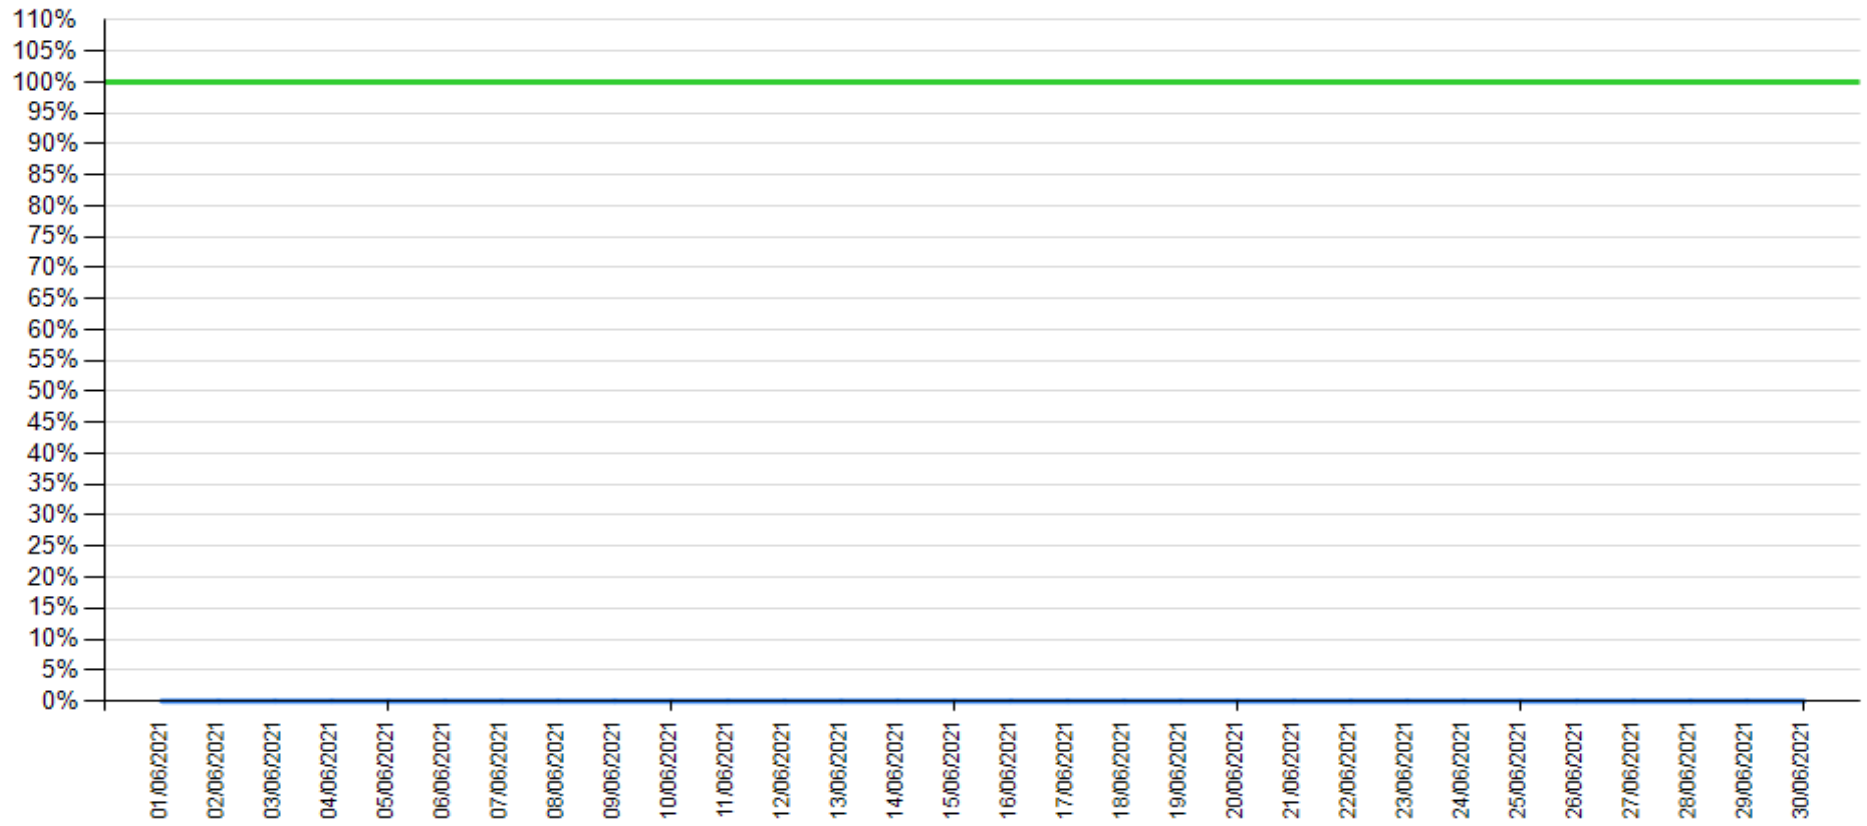

API response time vs Intesa Sanpaolo online channels

Fund Check as of May 2021

— API response time

— Intesa Sanpaolo channels response time

API response time vs Intesa Sanpaolo online channels

Fund Check as of June 2021