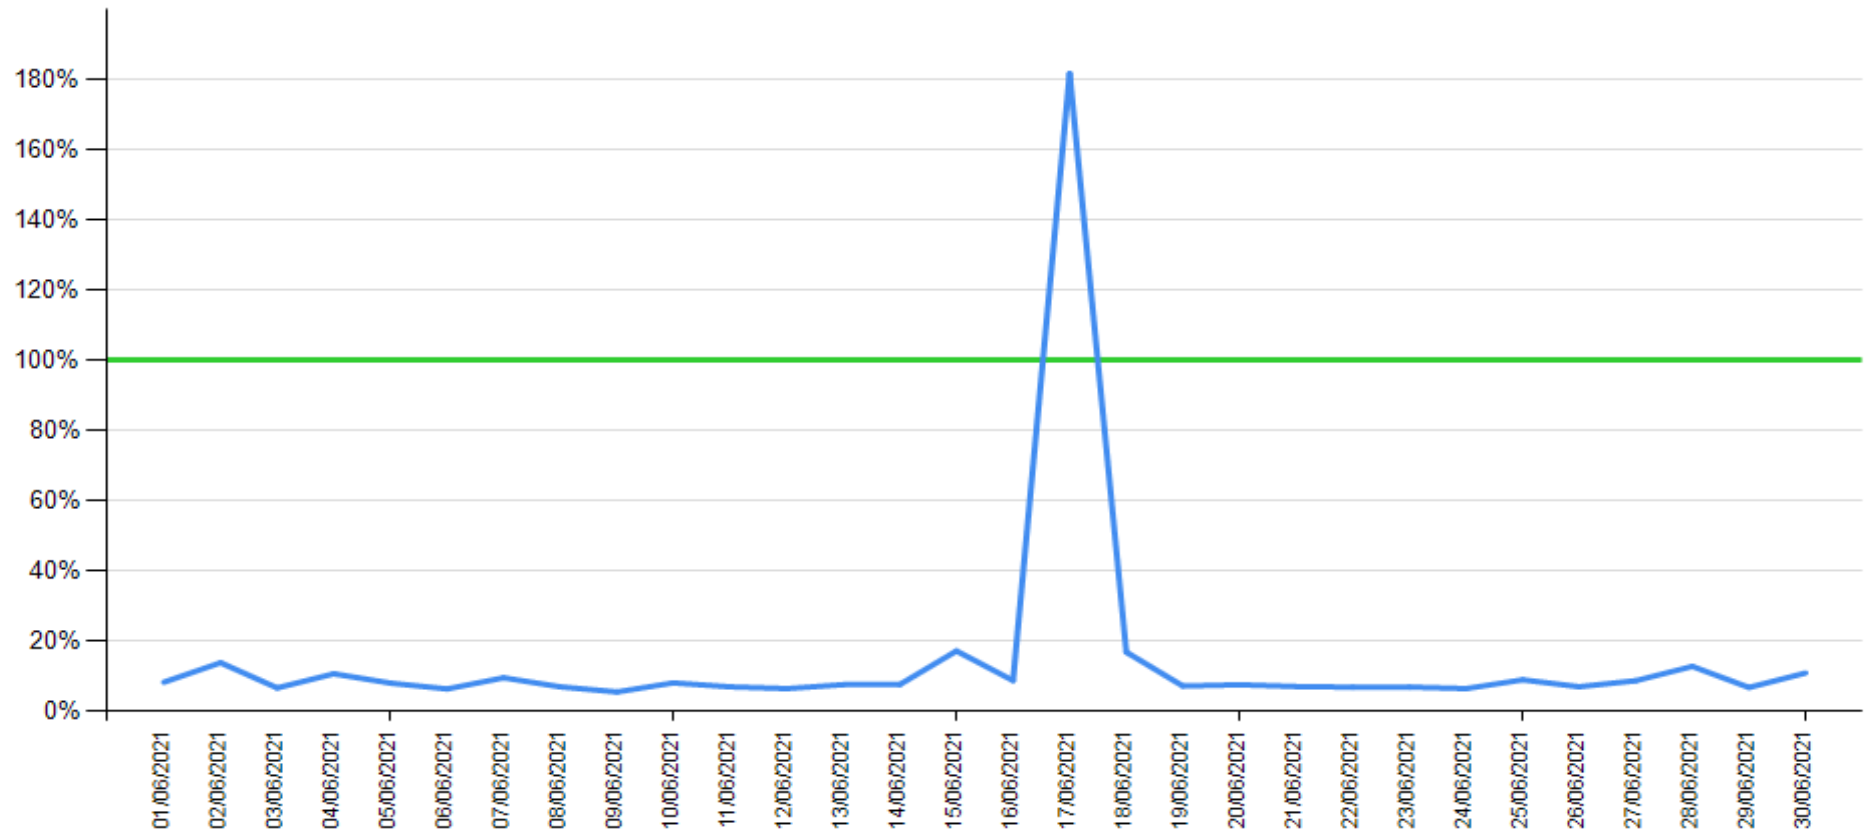

Transaction list as of April 2021

API response time vs Intesa Sanpaolo online channels

Payment as of June 2021

— API response time

— Intesa Sanpaolo channels response time