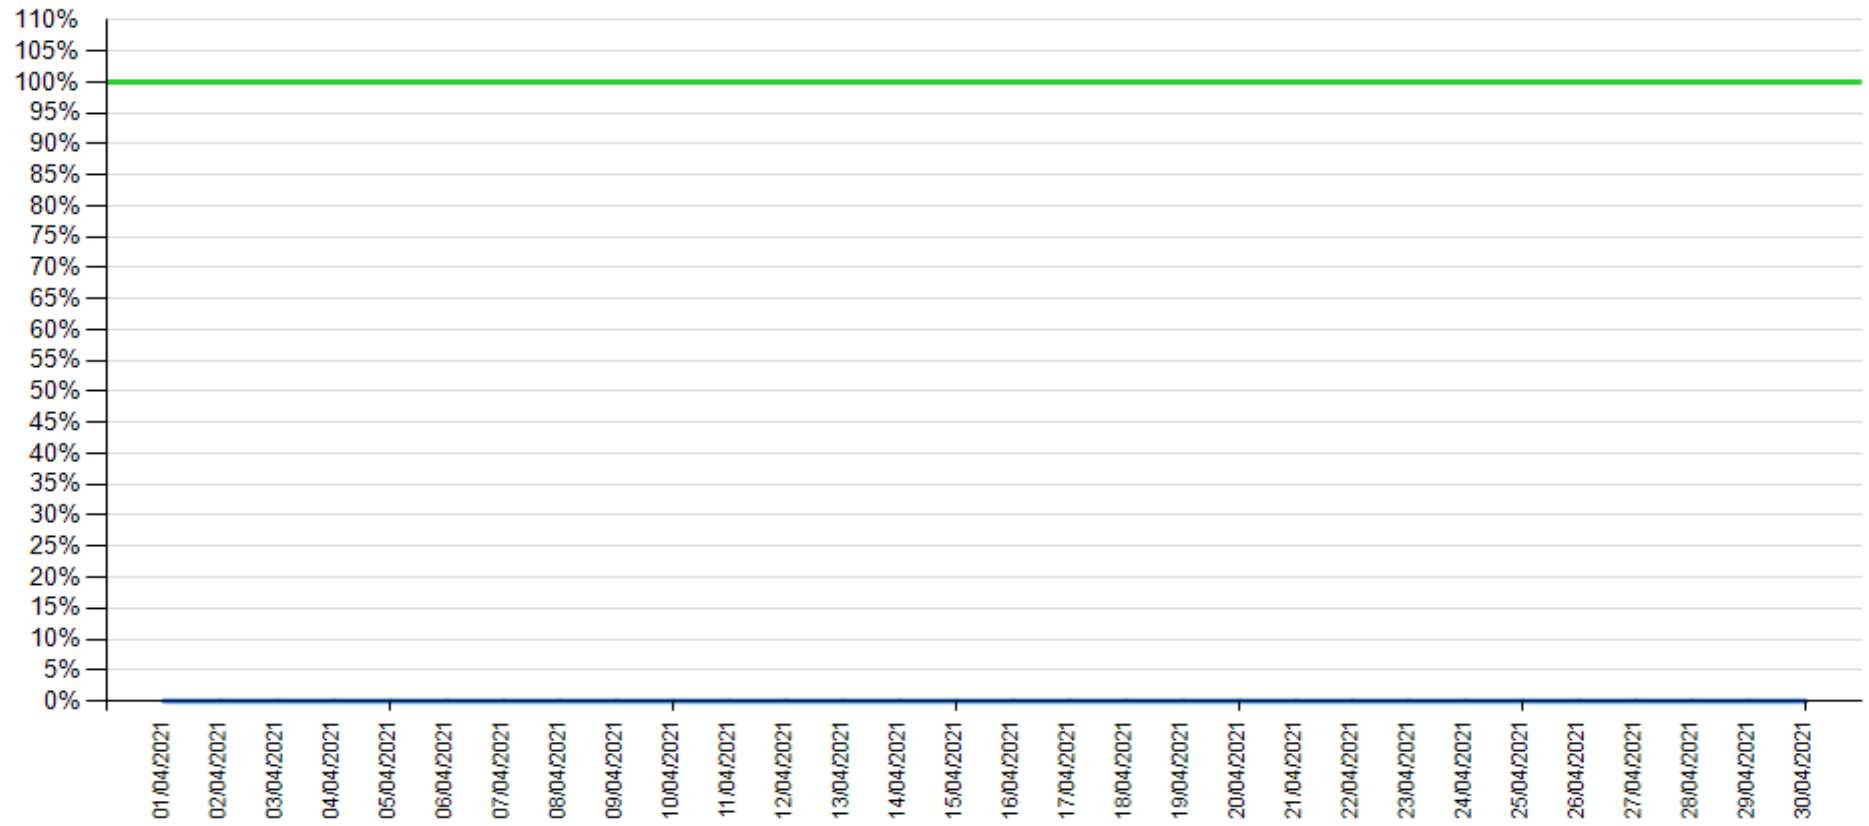

Balance as of June 2021

— API response time

— Intesa Sanpaolo channels response time

API response time vs Intesa Sanpaolo online channels

Fund Check as of April 2021

— API response time

— Intesa Sanpaolo channels response time