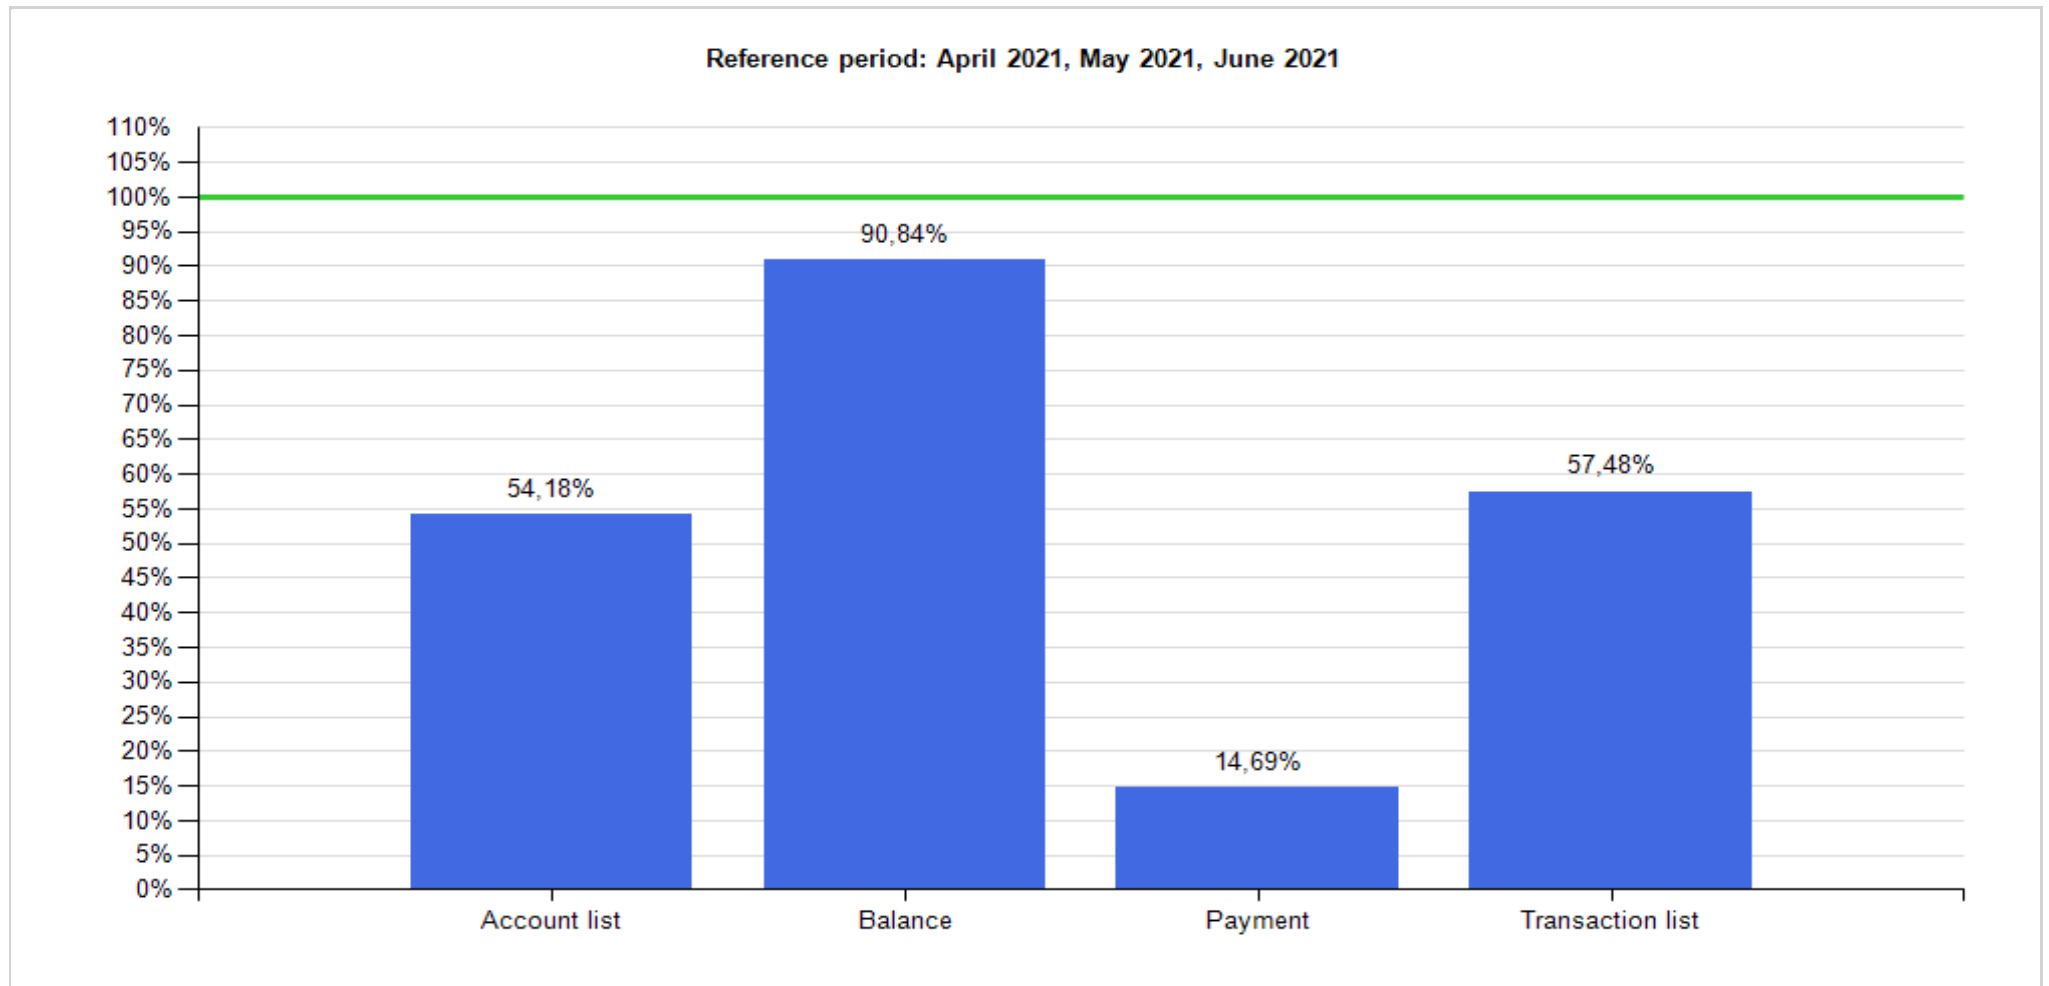

API response time vs Intesa Sanpaolo online channels

■ API response time

— Intesa Sanpaolo channels response time

■ API normalized response time exceeds Intesa Sanpaolo online channels normalized response time