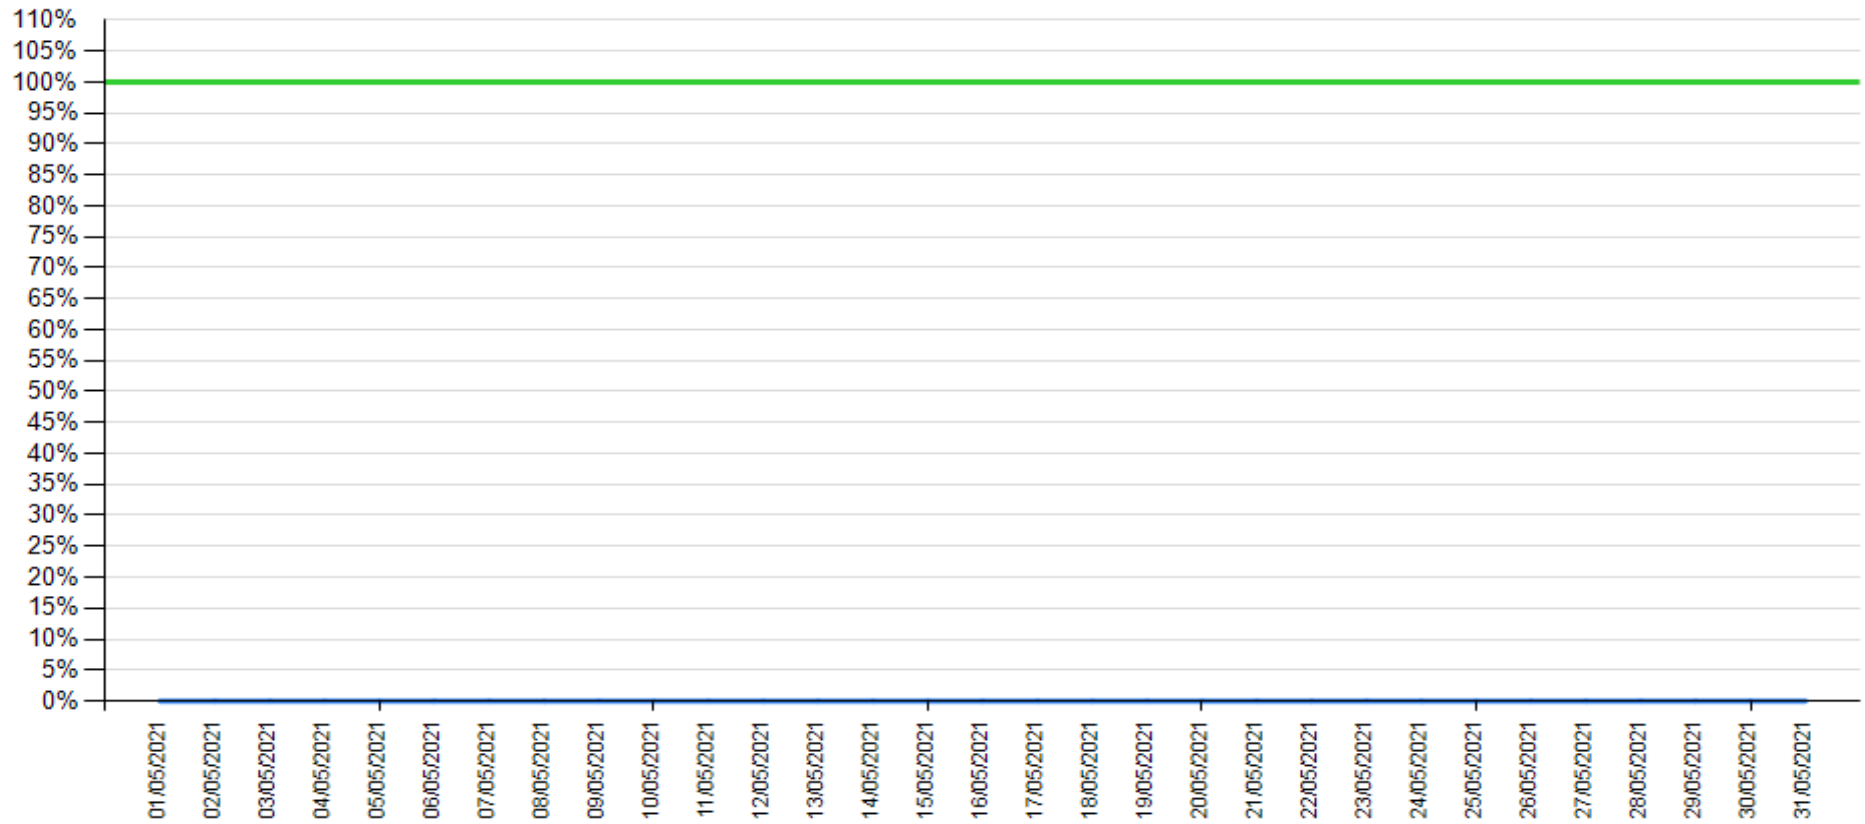

Fund Check as of June 2021

API response time vs Intesa Sanpaolo online channels

— API response time

— Intesa Sanpaolo channels response time