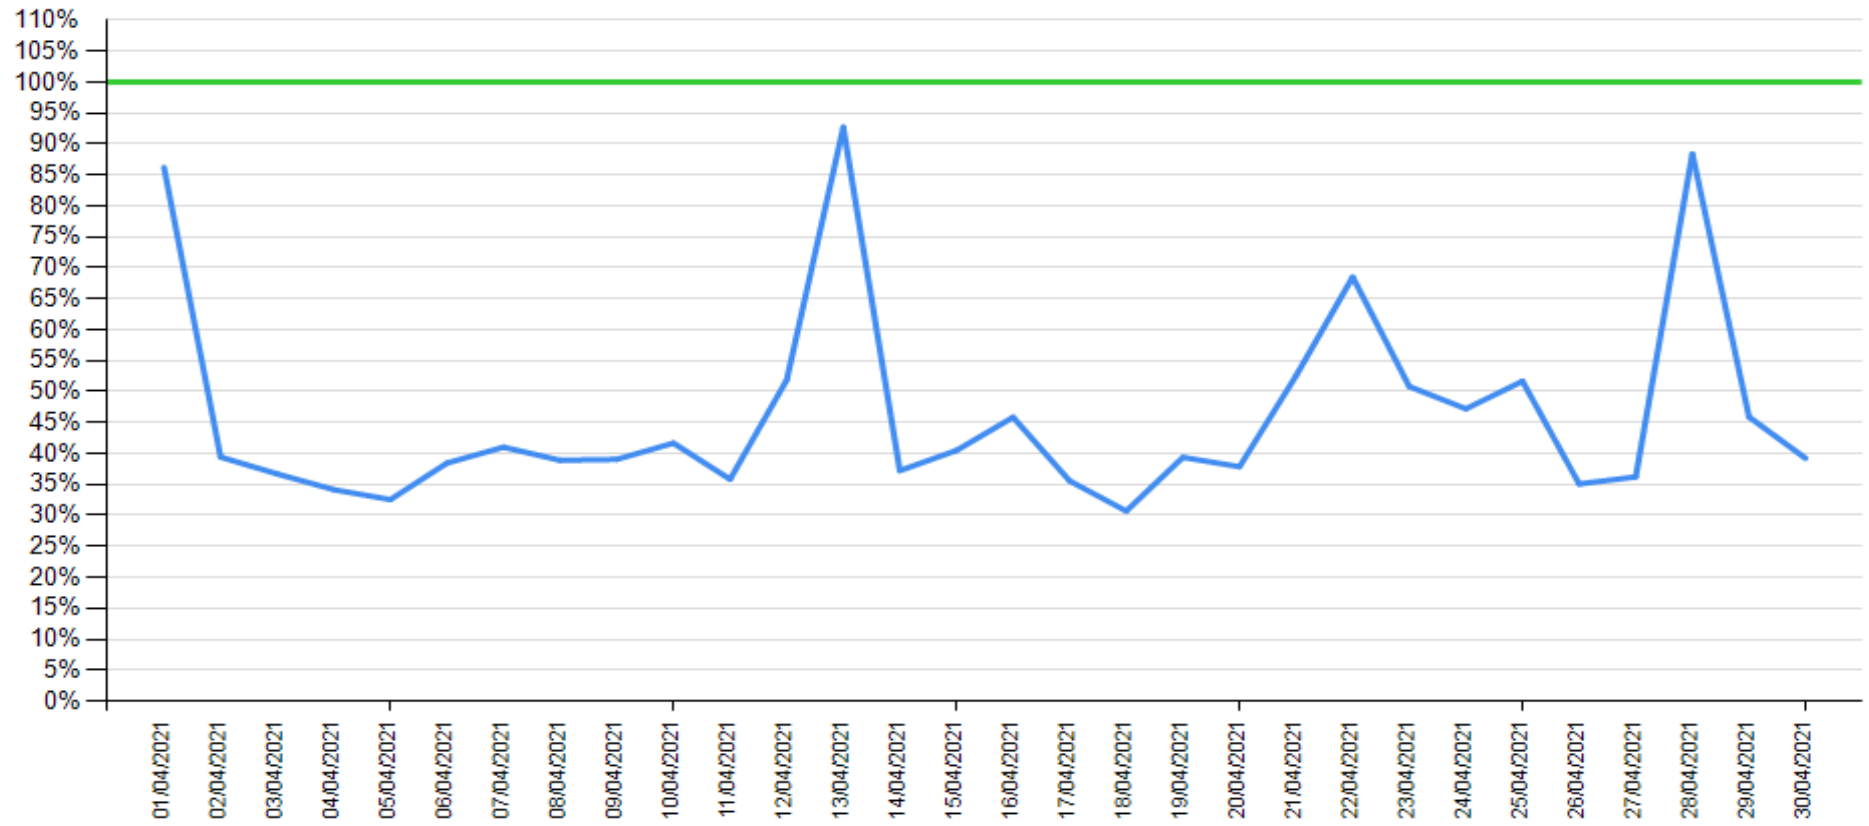

Transaction list as of May 2021

API response time vs Intesa Sanpaolo online channels

— API response time

— Intesa Sanpaolo channels response time