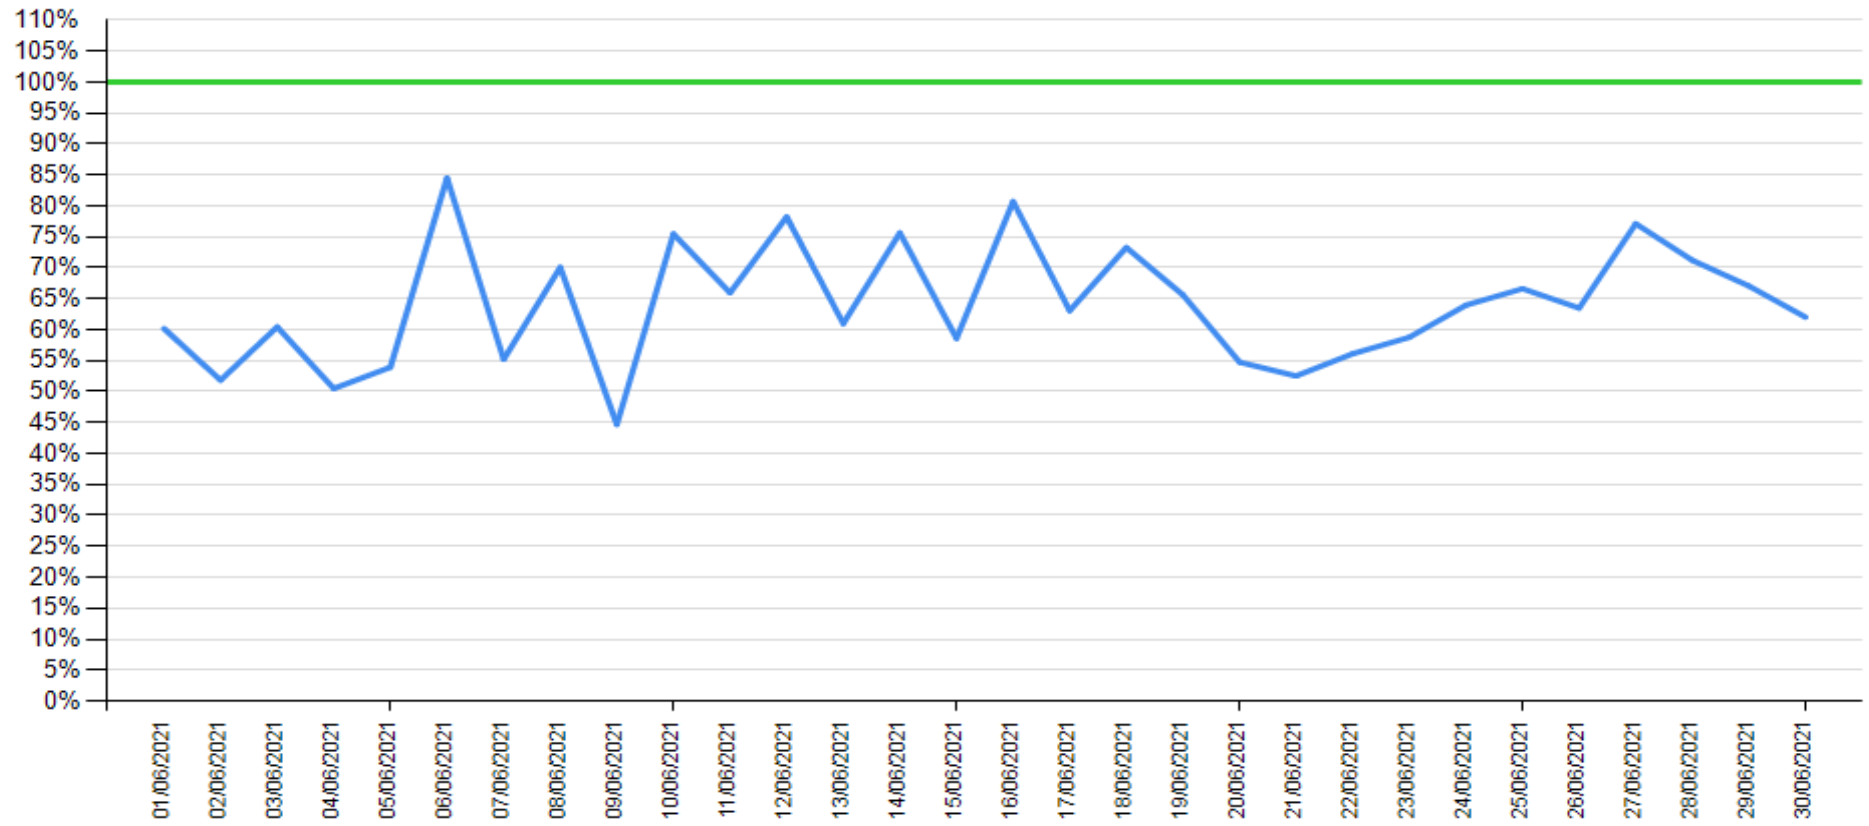

API response time vs Intesa Sanpaolo online channels

API response time

Intesa Sanpaolo channels response time