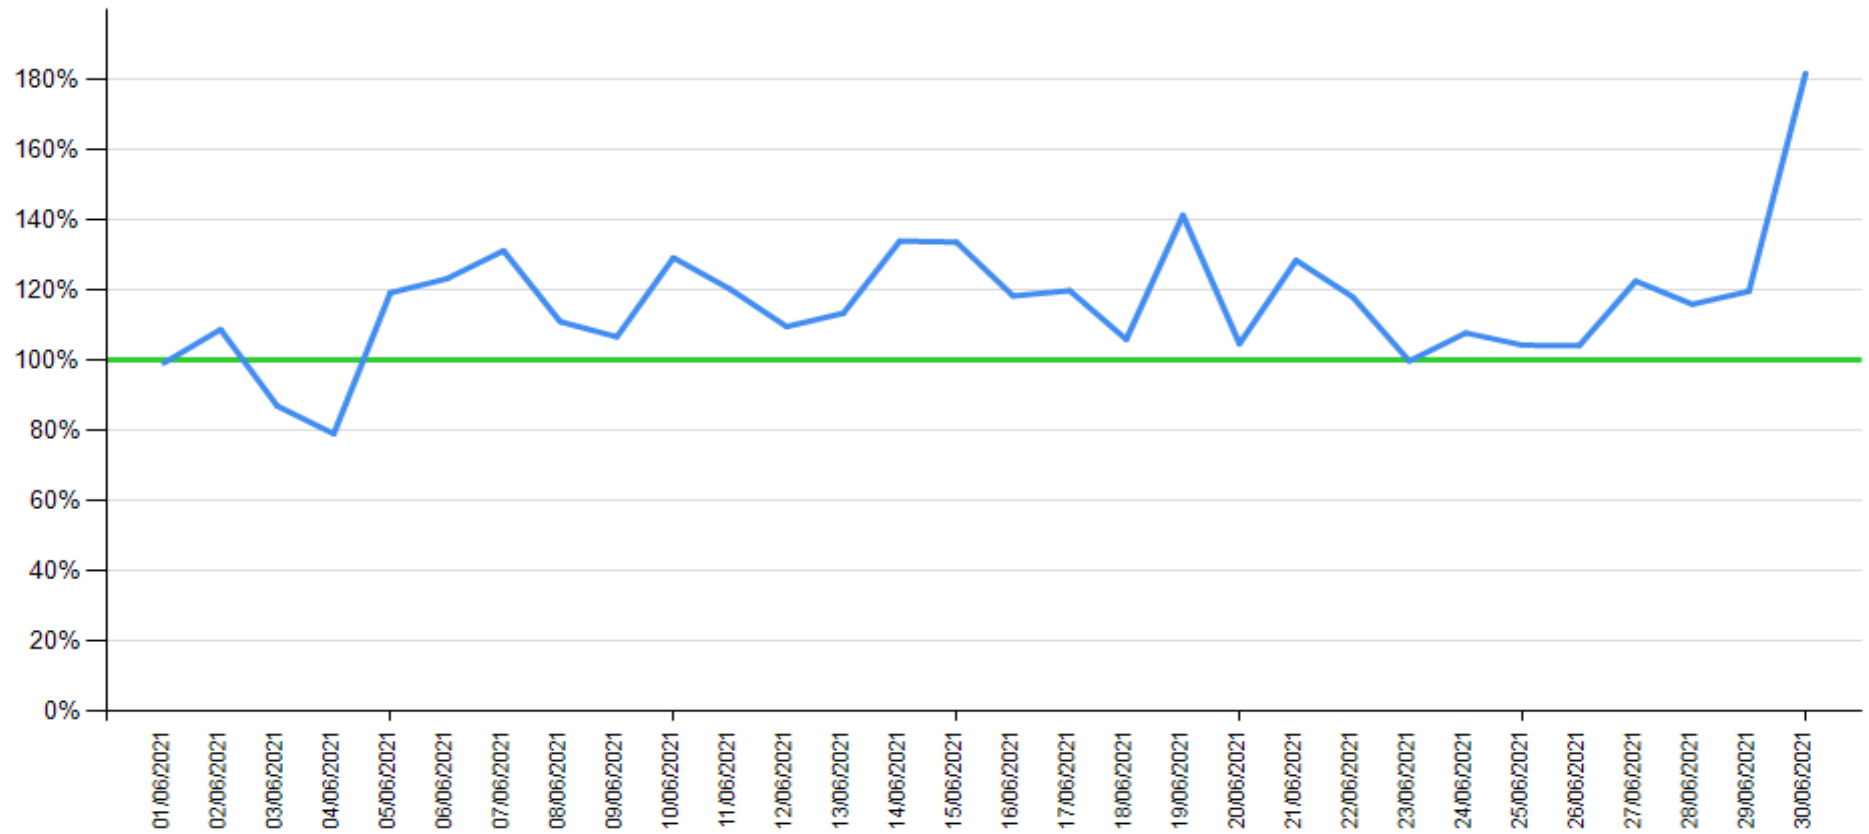

Balance as of April 2021

API response time

Intesa Sanpaolo channels response time

API response time vs Intesa Sanpaolo online channels

— API response time

— Intesa Sanpaolo channels response time

API response time vs Intesa Sanpaolo online channels

Balance as of June 2021

— API response time

— Intesa Sanpaolo channels response time

API response time vs Intesa Sanpaolo online channels

Fund Check as of April 2021

— API response time

— Intesa Sanpaolo channels response time