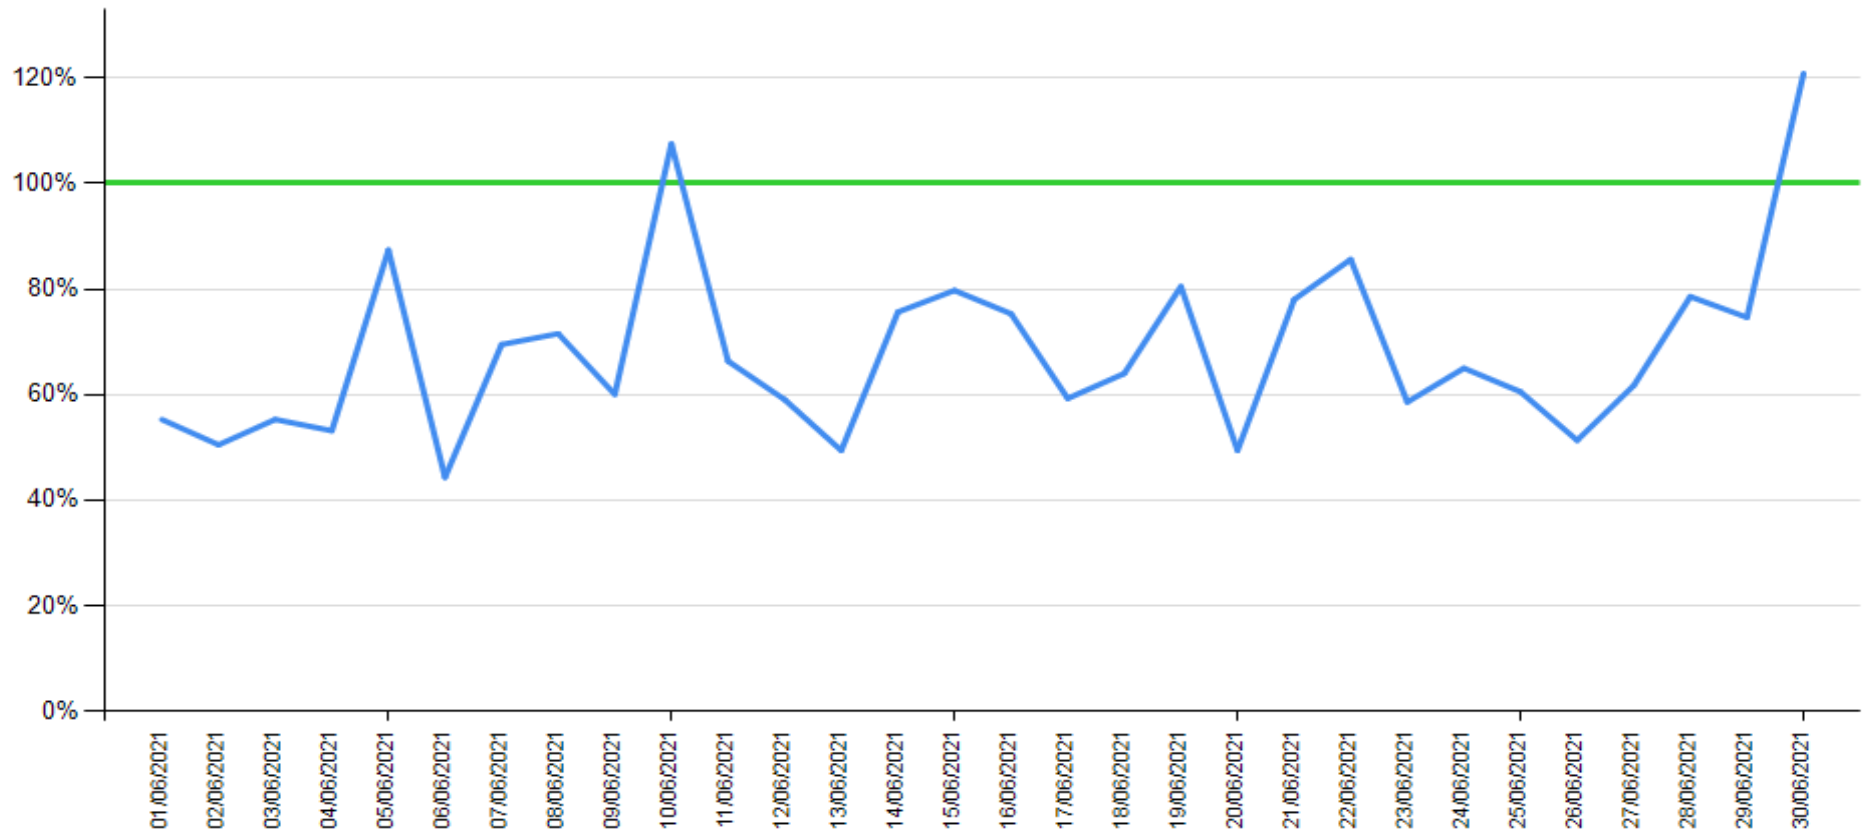

API response time vs Intesa Sanpaolo online channels

— API response time

— Intesa Sanpaolo channels response time