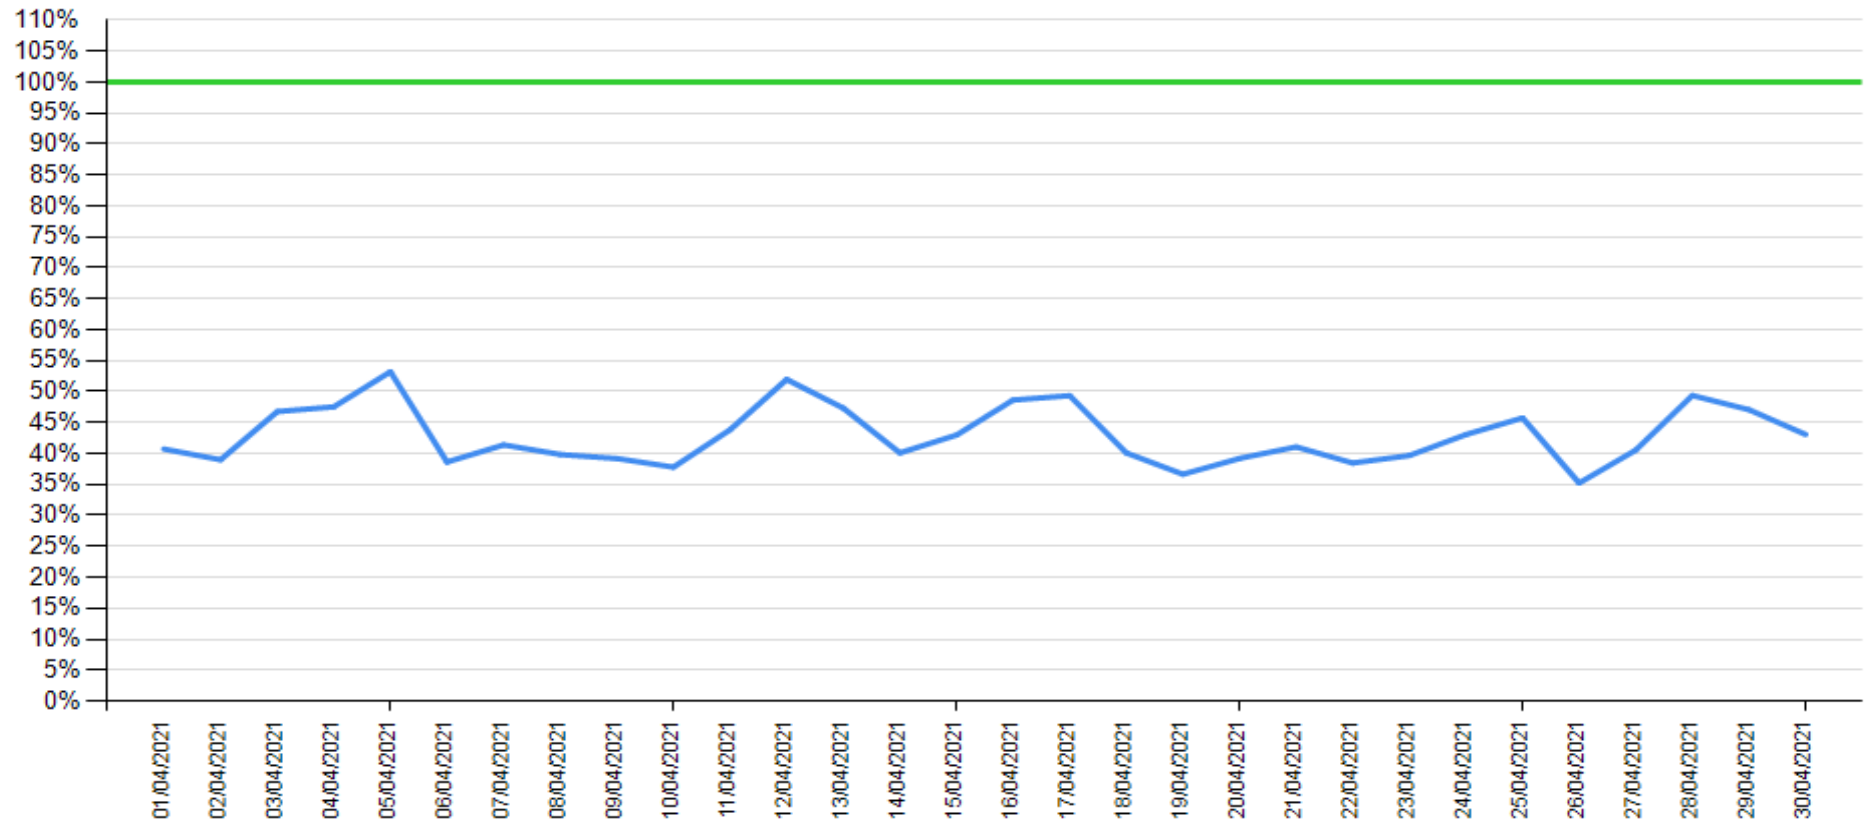

API response time vs Intesa Sanpaolo online channels

Account list as of April 2021

— API response time

— Intesa Sanpaolo channels response time