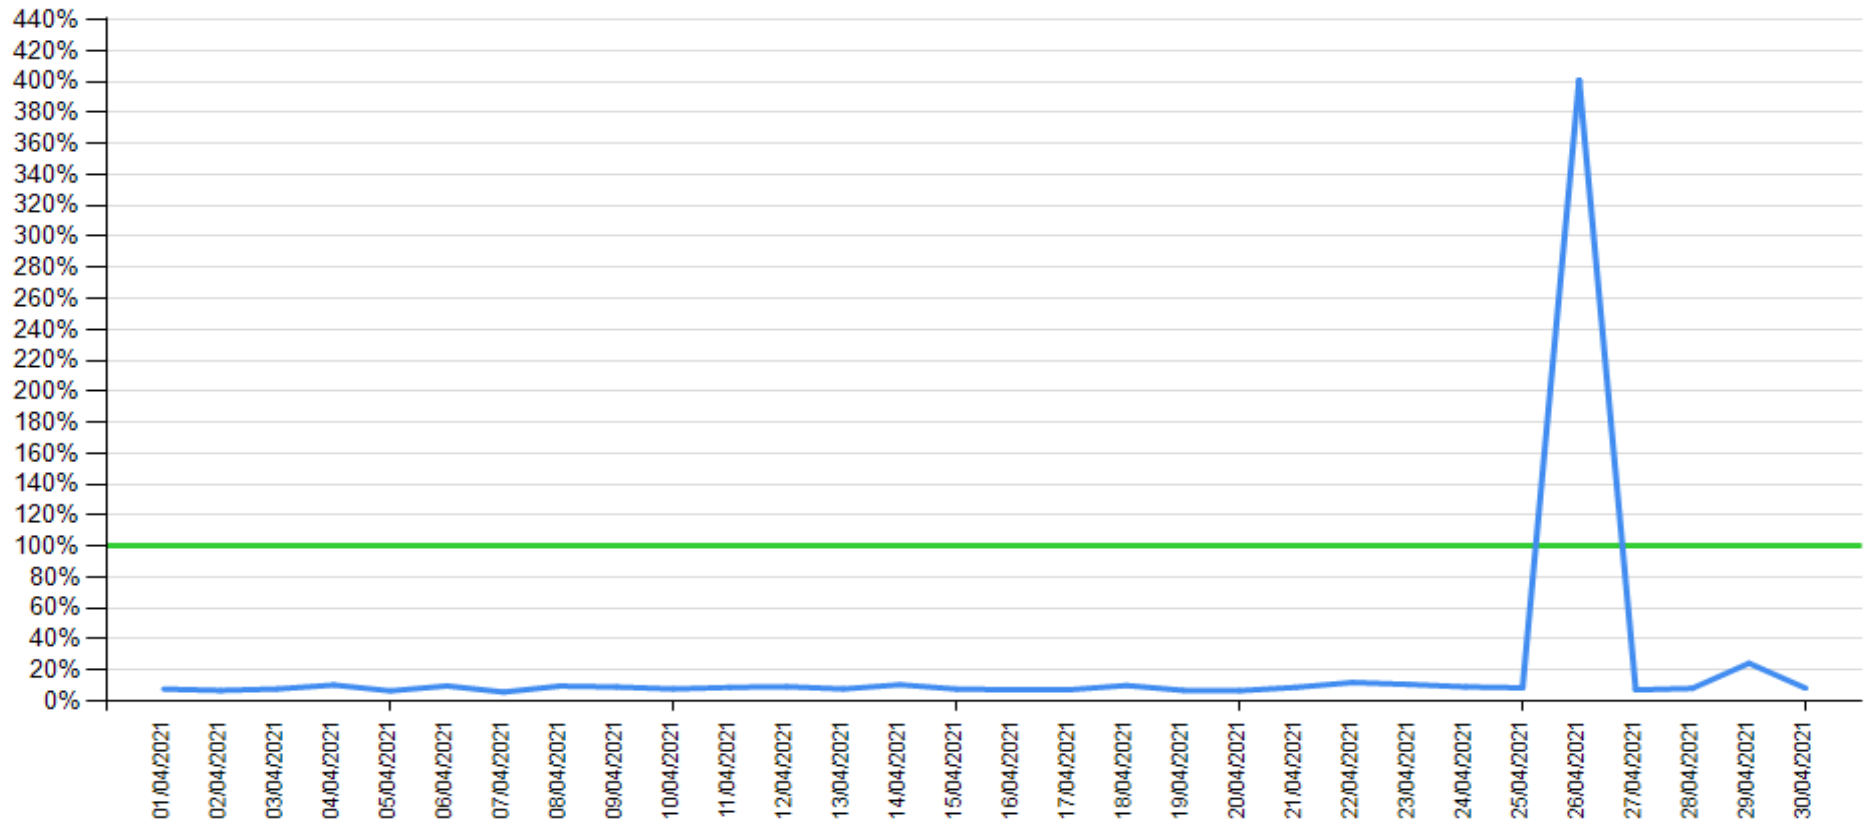

API response time vs Intesa Sanpaolo online channels

API response time

Intesa Sanpaolo channels response time