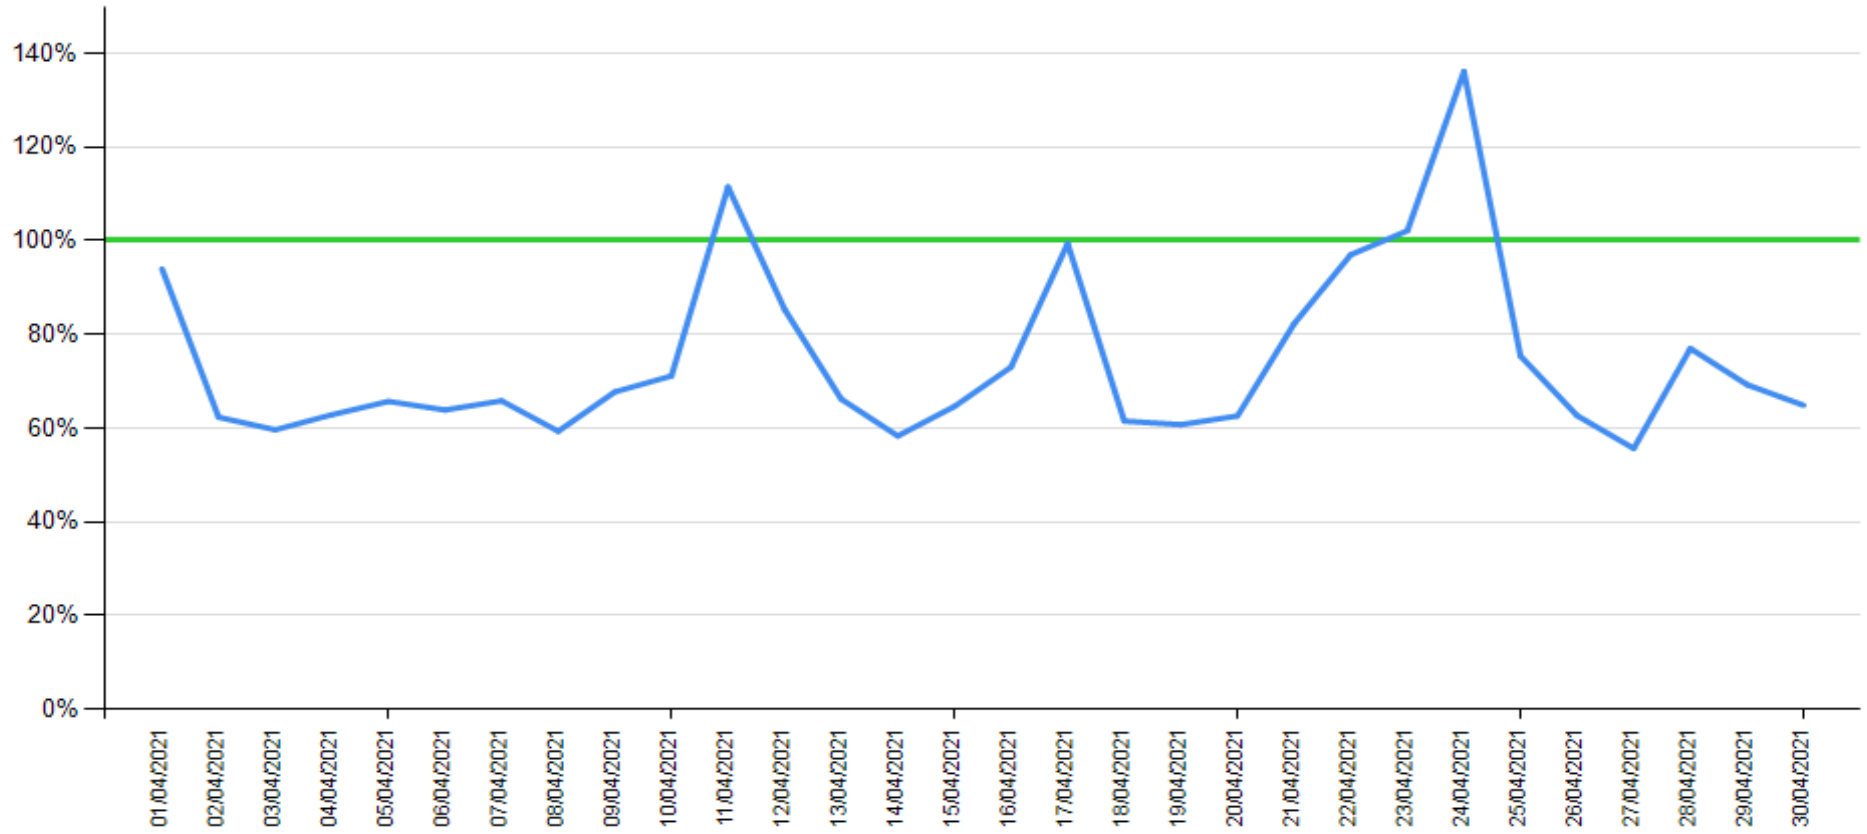

API response time vs Intesa Sanpaolo online channels

Balance as of April 2021

API response time

Intesa Sanpaolo channels response time