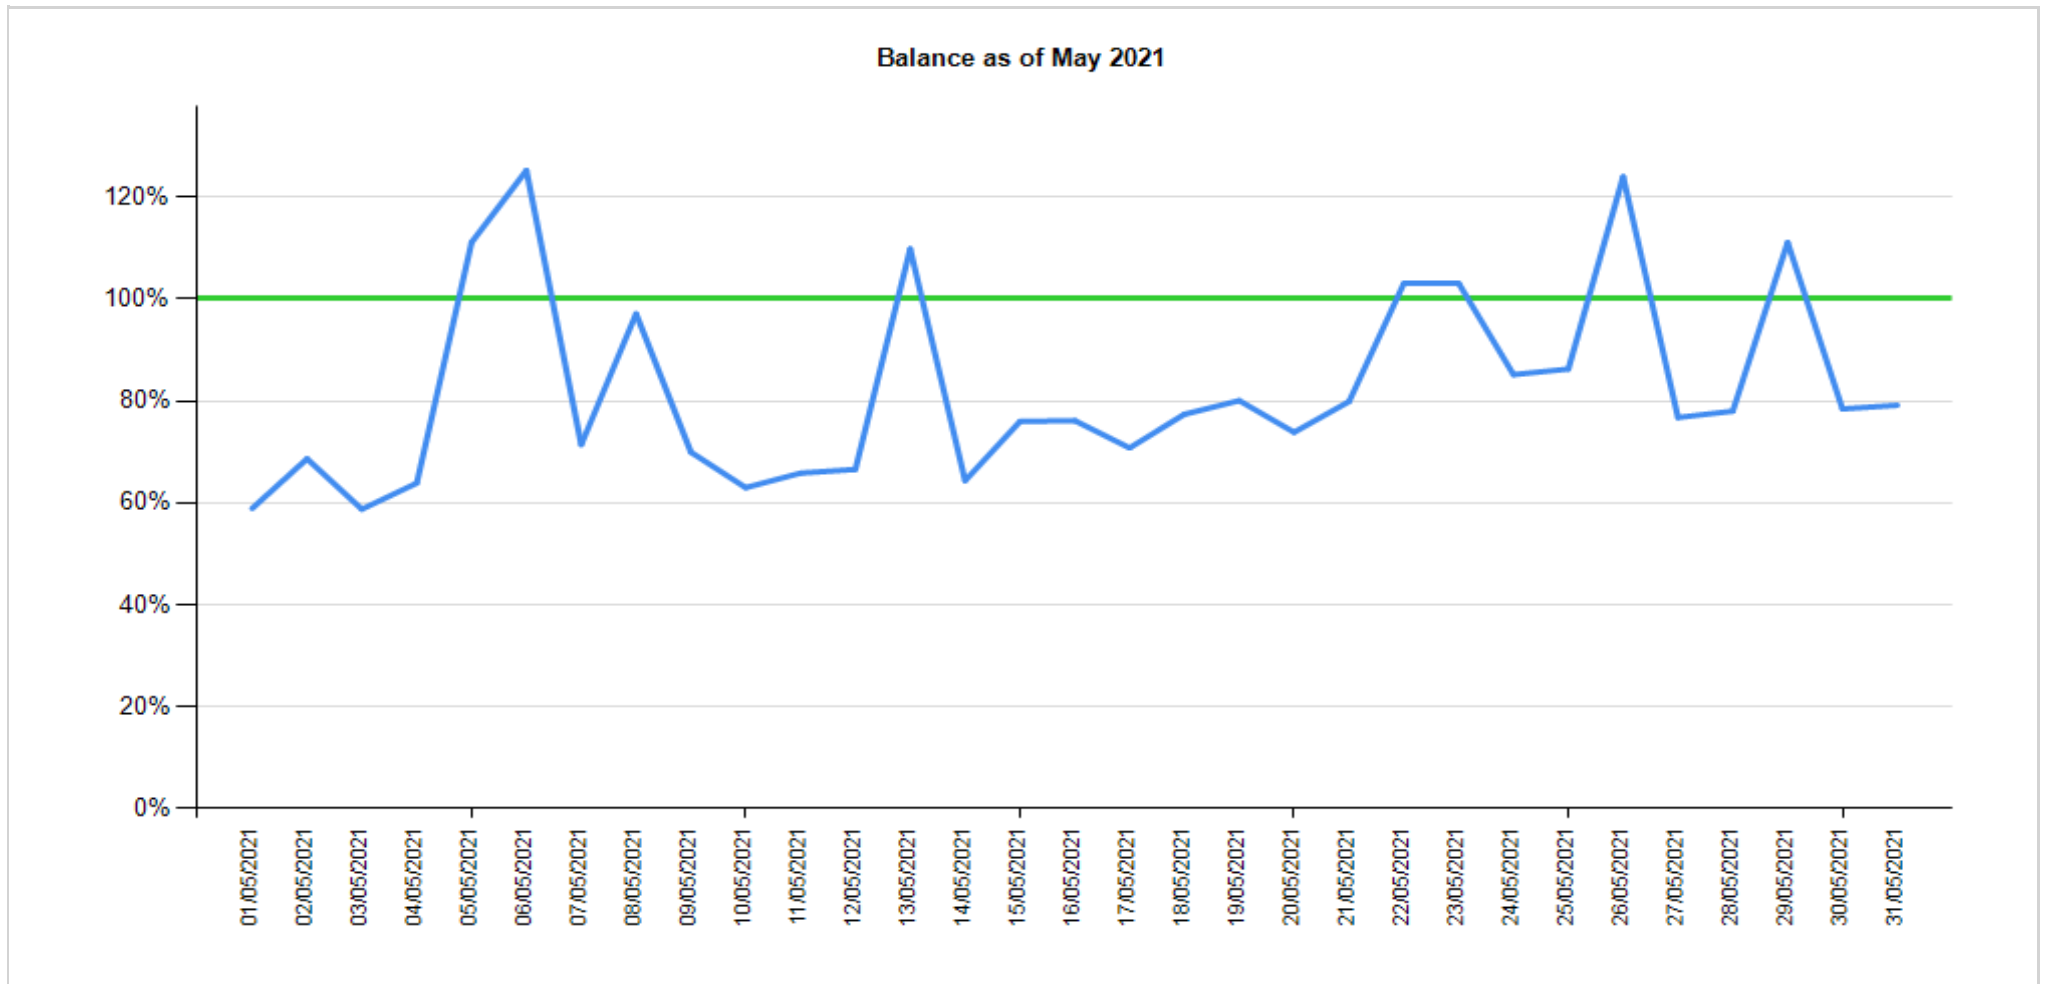

API response time vs Intesa Sanpaolo online channels

— API response time

— Intesa Sanpaolo channels response time