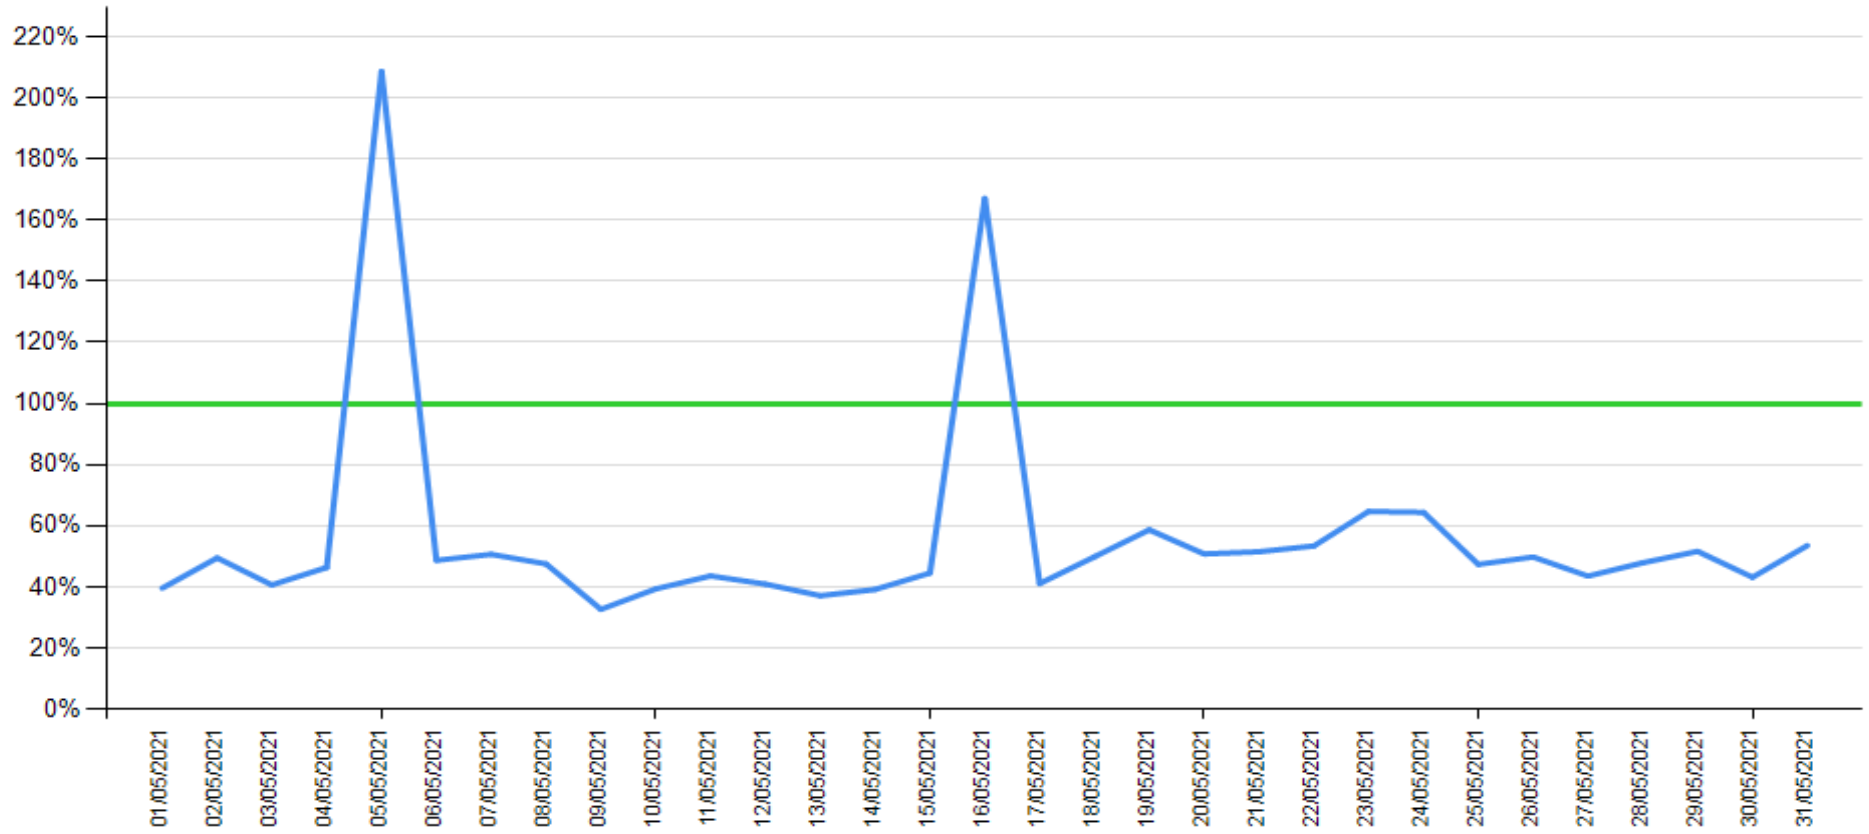

API response time vs Intesa Sanpaolo online channels

Account list as of April 2021

— API response time

— Intesa Sanpaolo channels response time

API response time vs Intesa Sanpaolo online channels

Account list as of May 2021