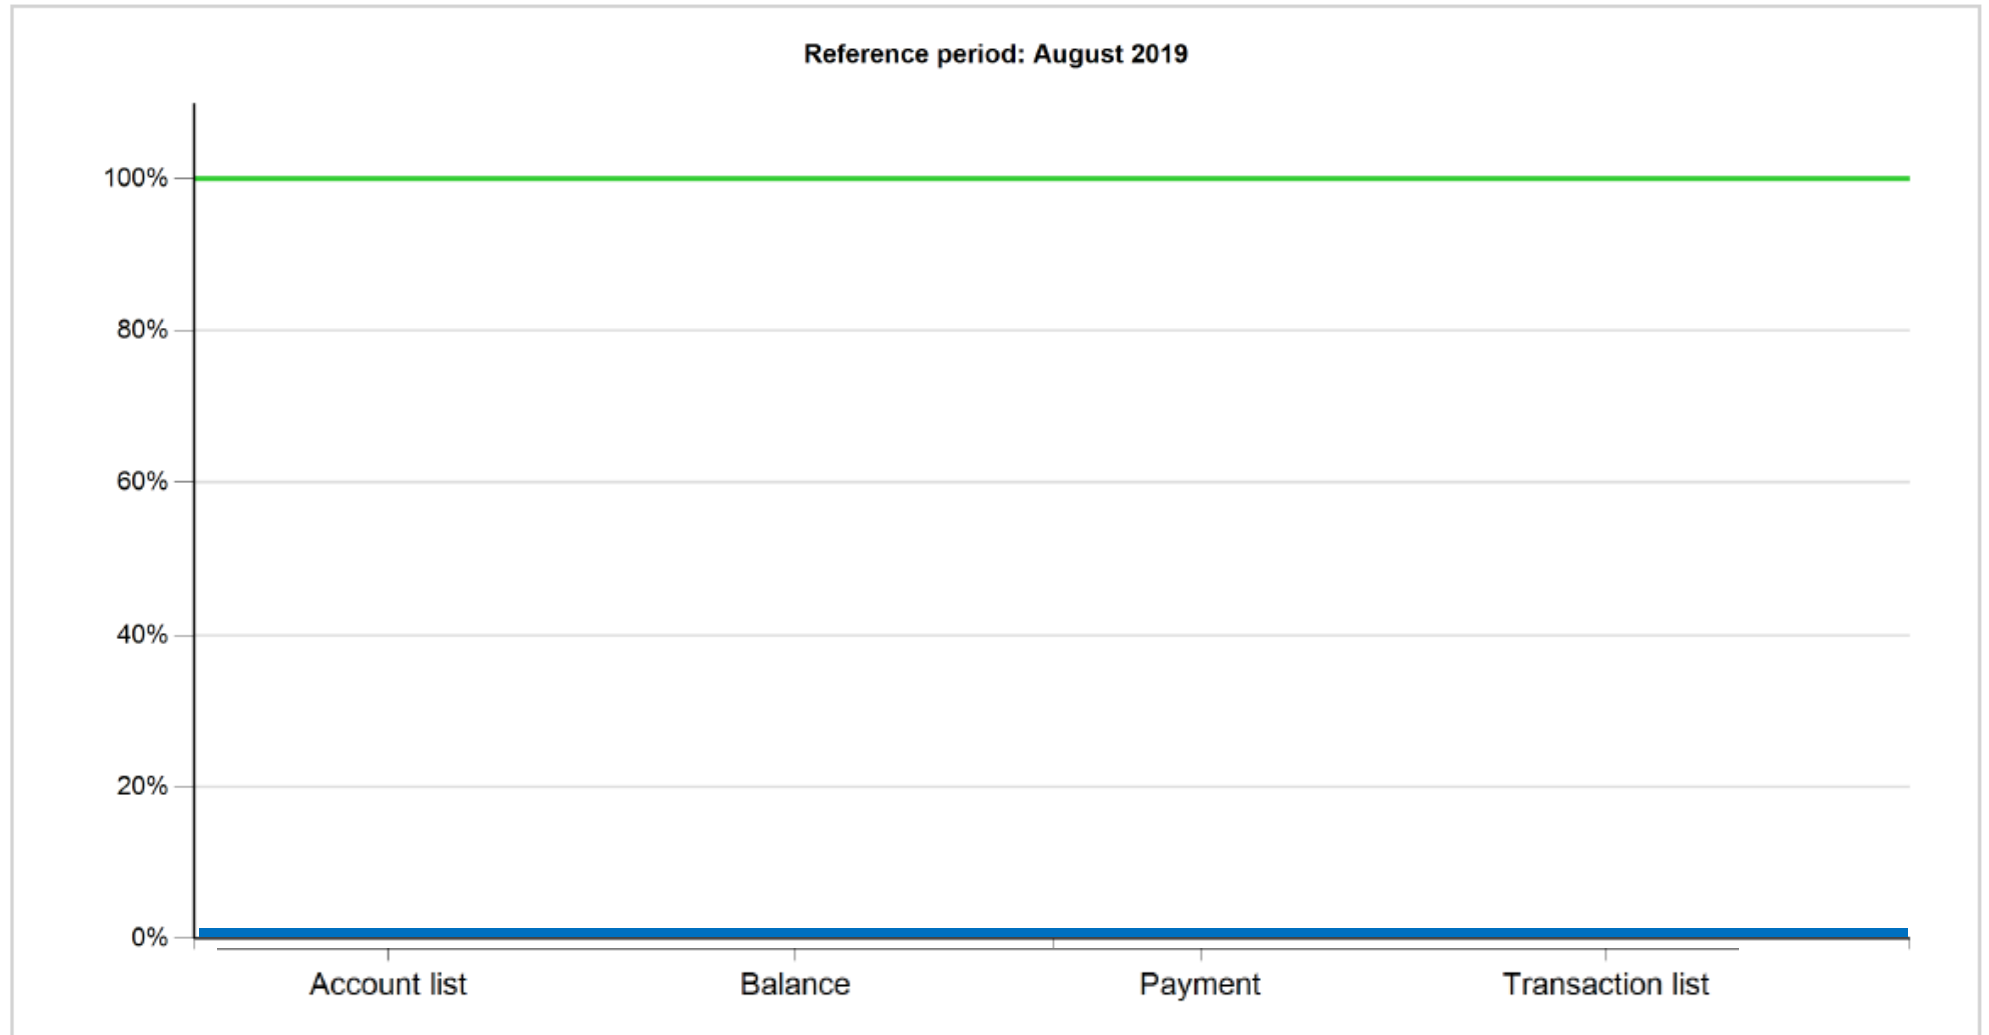

API downtime vs Intesa Sanpaolo online channels

■ API downtime

— Intesa Sanpaolo channels downtime

■ API normalized downtime exceeds Intesa Sanpaolo online channels normalized downtime

API downtime vs Intesa Sanpaolo online channels