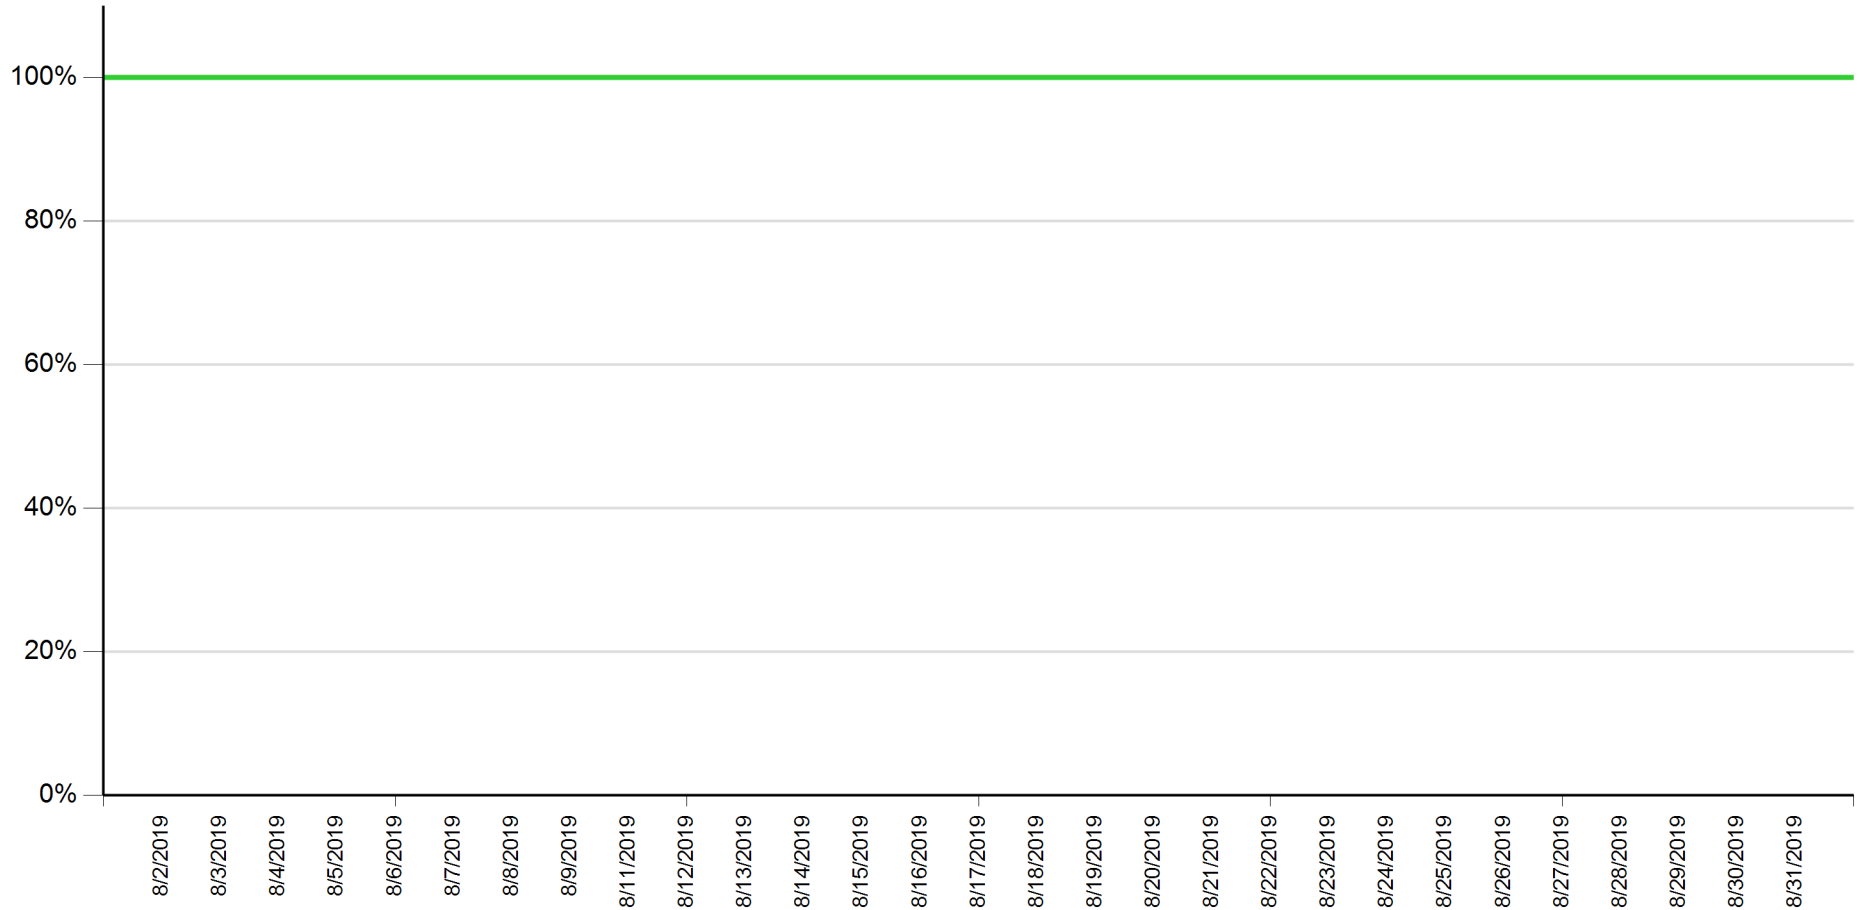

API error rate vs Intesa Sanpaolo online channels

Payment as of August 2019

API error rate

Intesa Sanpaolo channels error rate