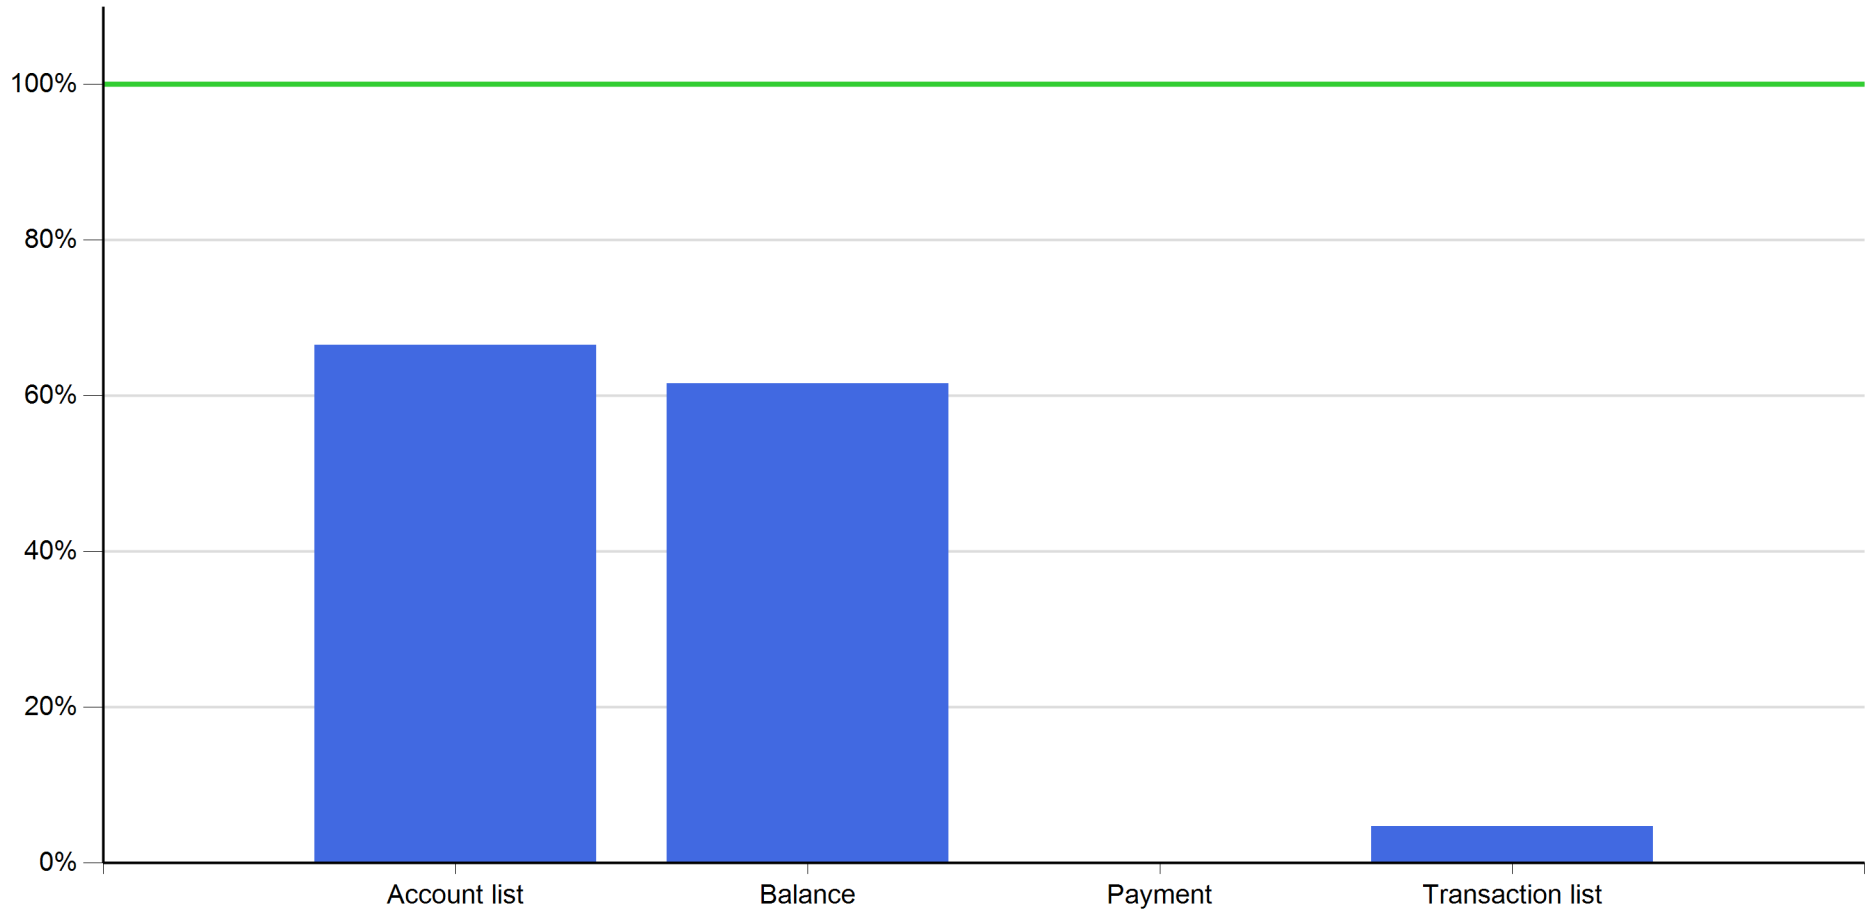

API error rate vs Intesa Sanpaolo online channels

Reference period: August 2019

 API error rate

 Intesa Sanpaolo channels error rate

 API normalized error rate exceeds Intesa Sanpaolo online channels normalized error rate

API error rate vs Intesa Sanpaolo online channels

Account list as of August 2019

API error rate

Intesa Sanpaolo channels error rate

API error rate vs Intesa Sanpaolo online channels

Balance as of August 2019