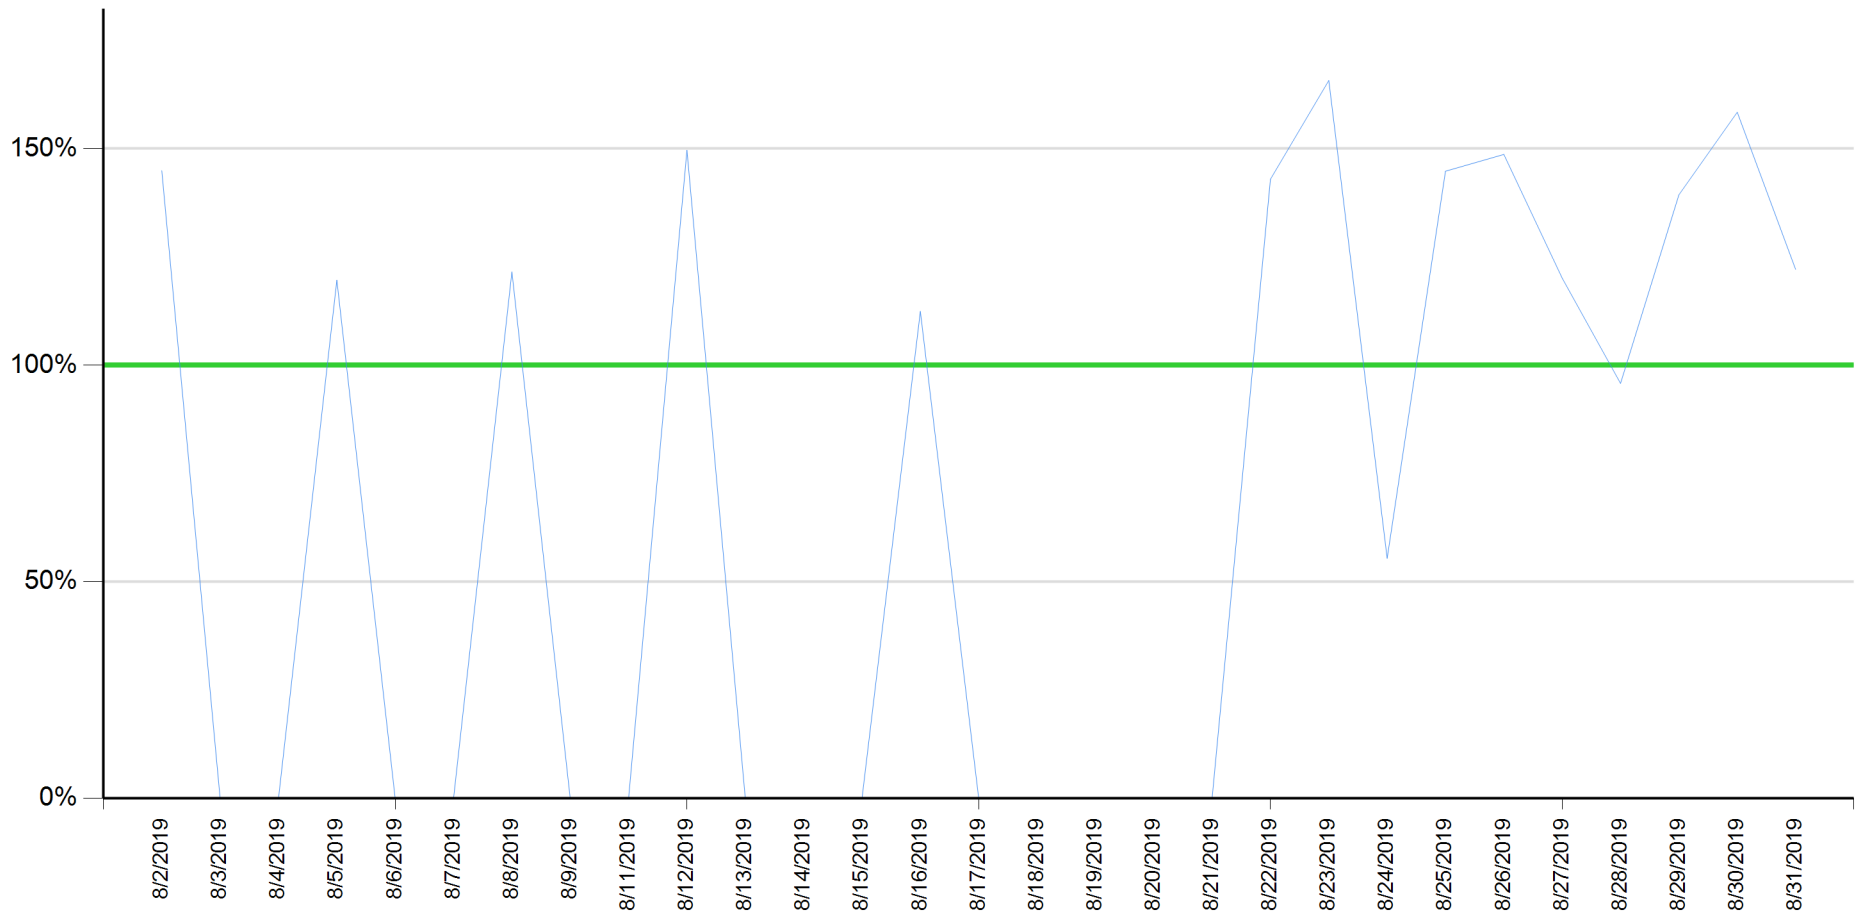

API error rate vs Intesa Sanpaolo online channels

Account list as of August 2019

API error rate

Intesa Sanpaolo channels error rate