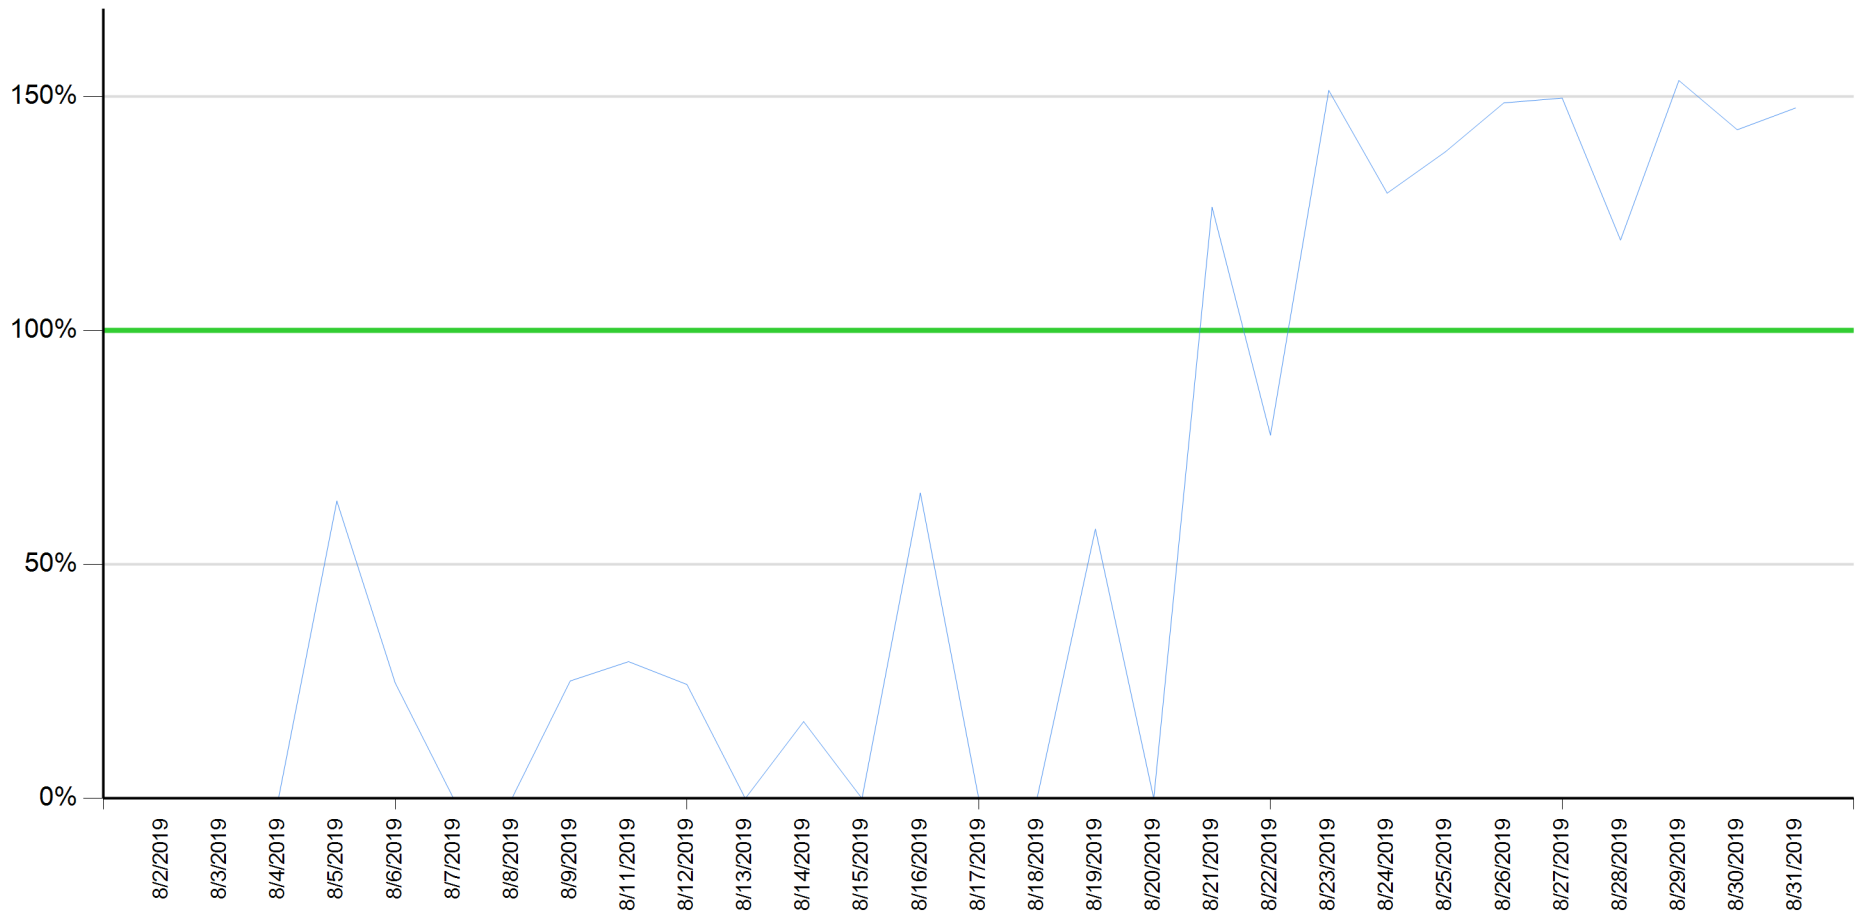

API error rate vs Intesa Sanpaolo online channels

Account list as of August 2019

API error rate

Intesa Sanpaolo channels error rate

API error rate vs Intesa Sanpaolo online channels

Balance as of August 2019