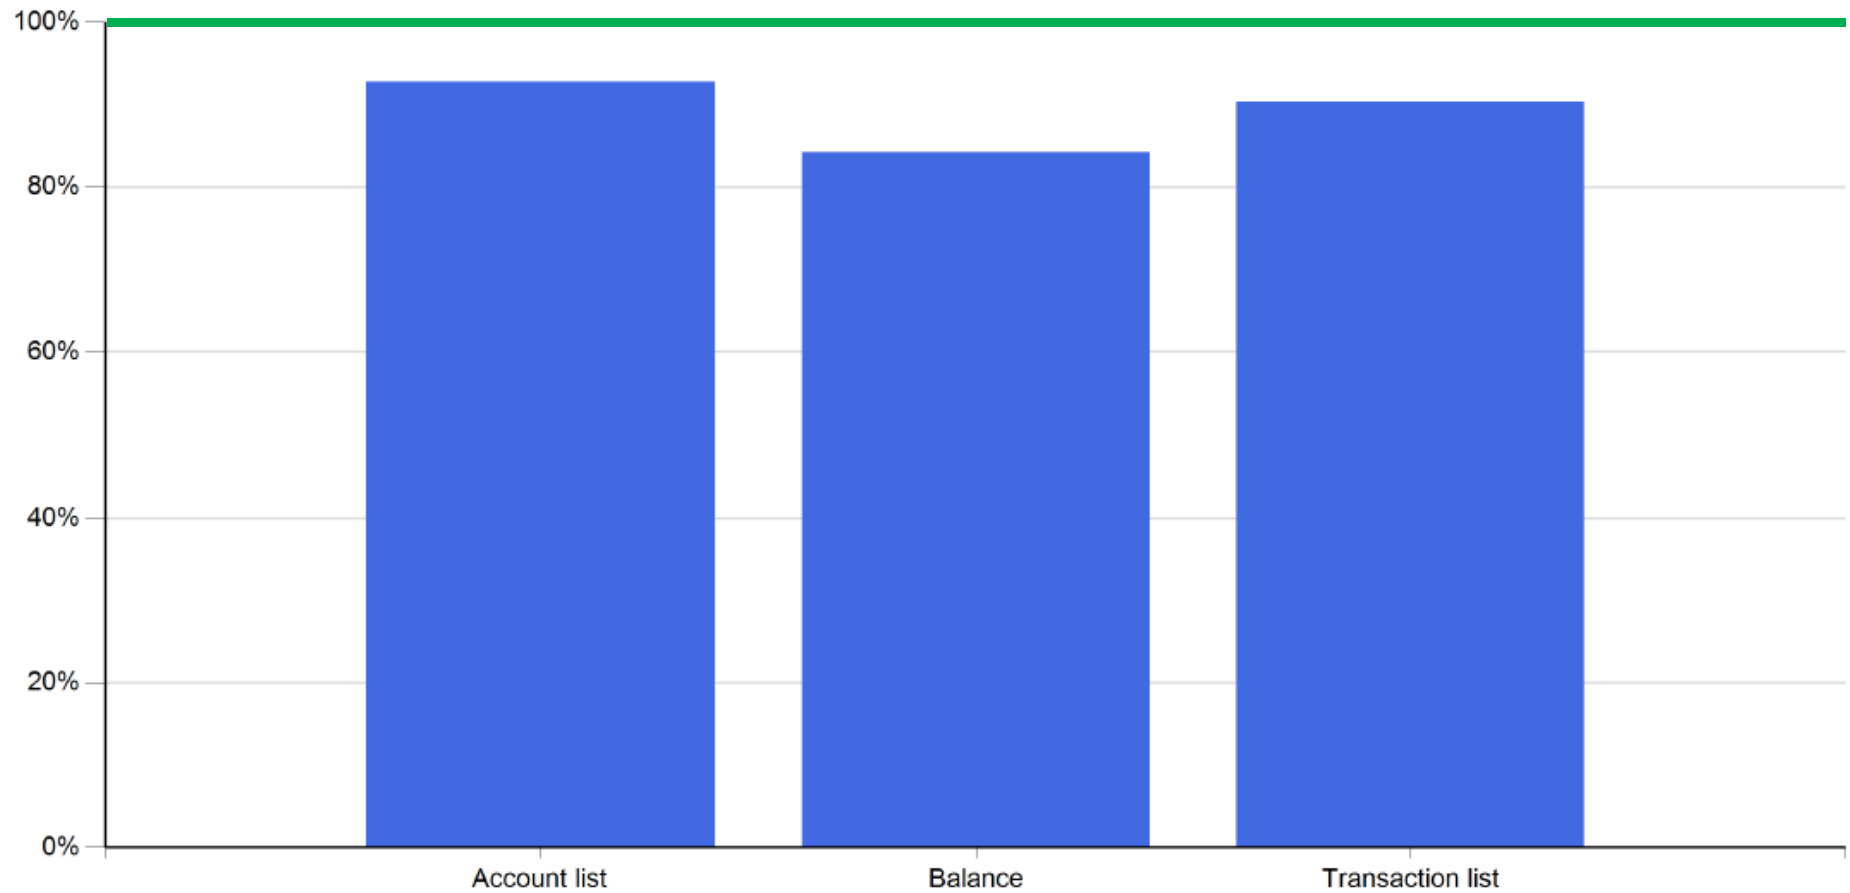

API response time vs Intesa Sanpaolo online channels

Reference period: August 2019

API response time **Intesa Sanpaolo channels response time** **API normalized response time exceeds Intesa Sanpaolo online channels normalized response time**

API response time vs Intesa Sanpaolo online channels

— API response time

— Intesa Sanpaolo channels response time

API response time vs Intesa Sanpaolo online channels

— API response time

— Intesa Sanpaolo channels response time