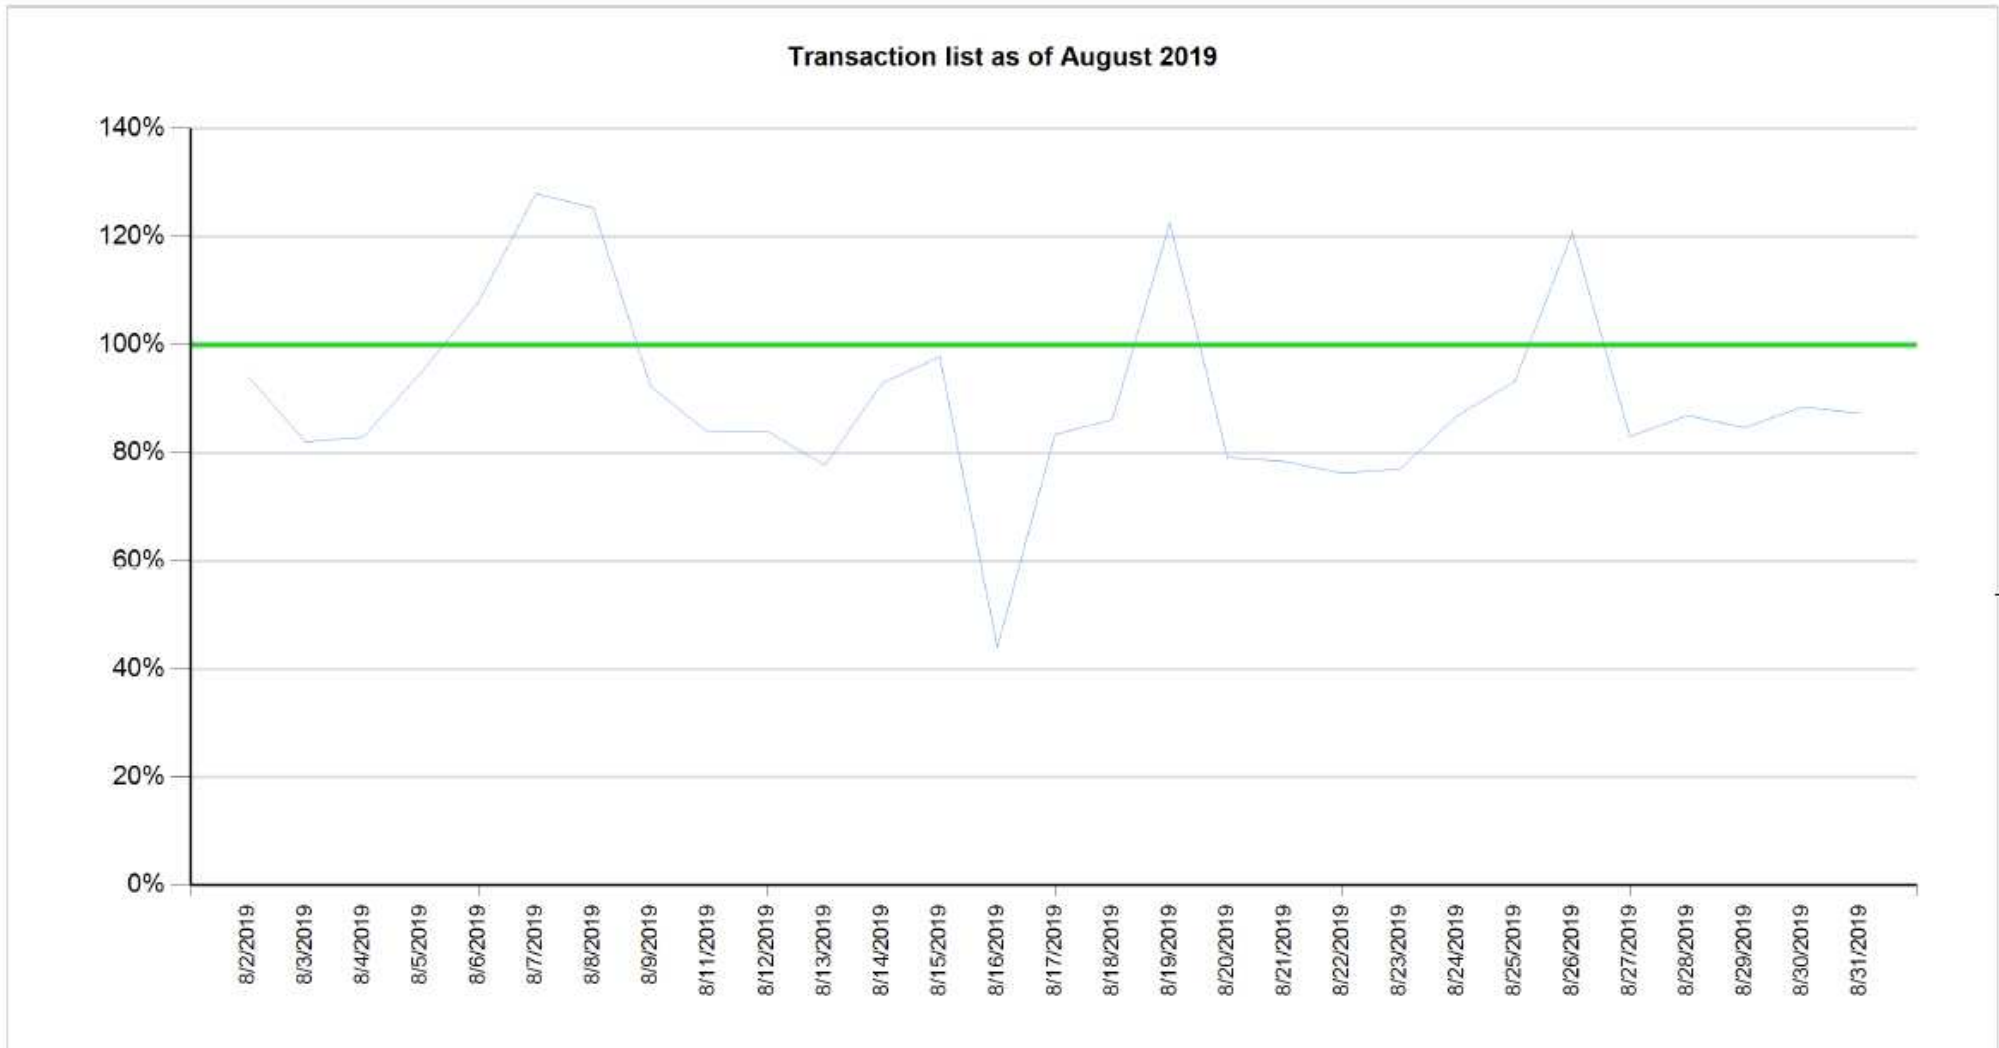

API response time vs Intesa Sanpaolo online channels

— API response time

— Intesa Sanpaolo channels response time