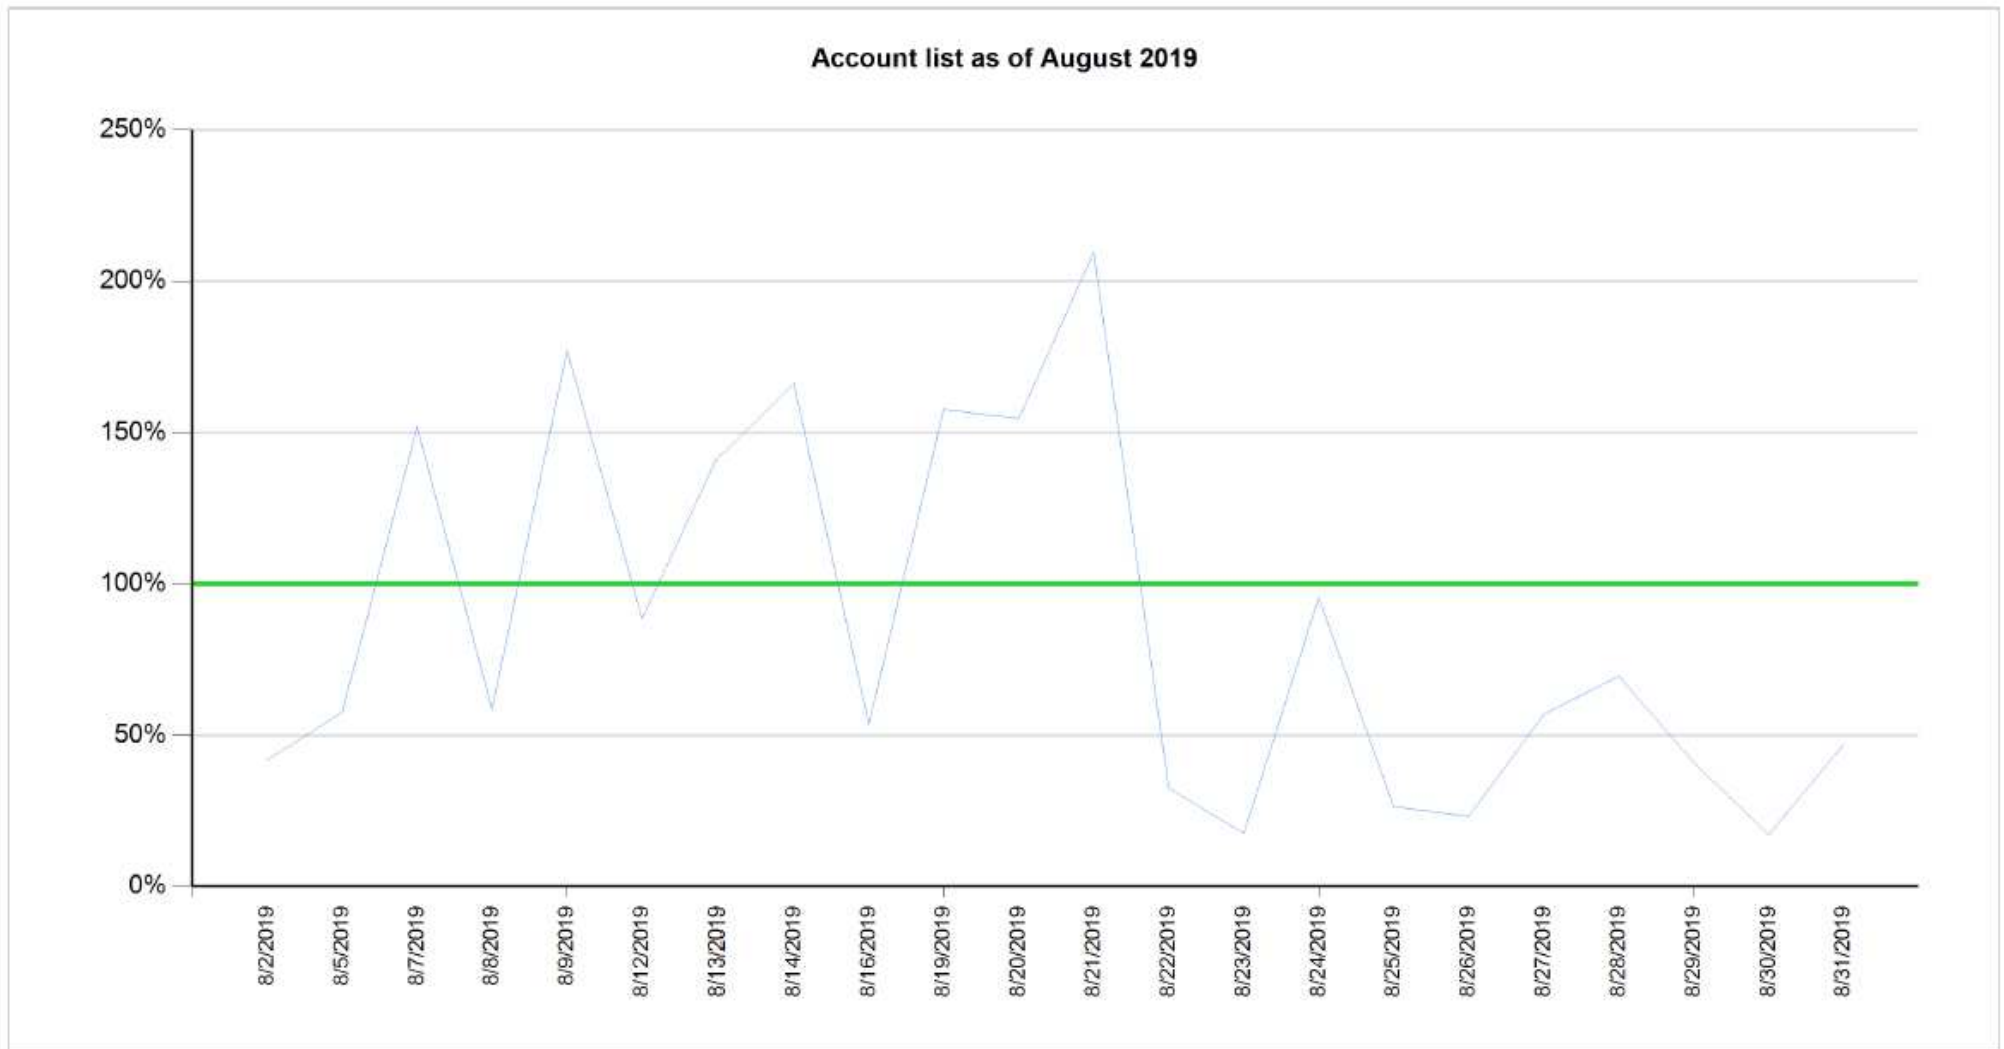

API response time vs Intesa Sanpaolo online channels

Reference period: August 2019

API response time **Intesa Sanpaolo channels response time** **API normalized response time exceeds Intesa Sanpaolo online channels normalized response time**

API response time vs Intesa Sanpaolo online channels

— API response time

— Intesa Sanpaolo channels response time

API response time vs Intesa Sanpaolo online channels

— API response time

— Intesa Sanpaolo channels response time