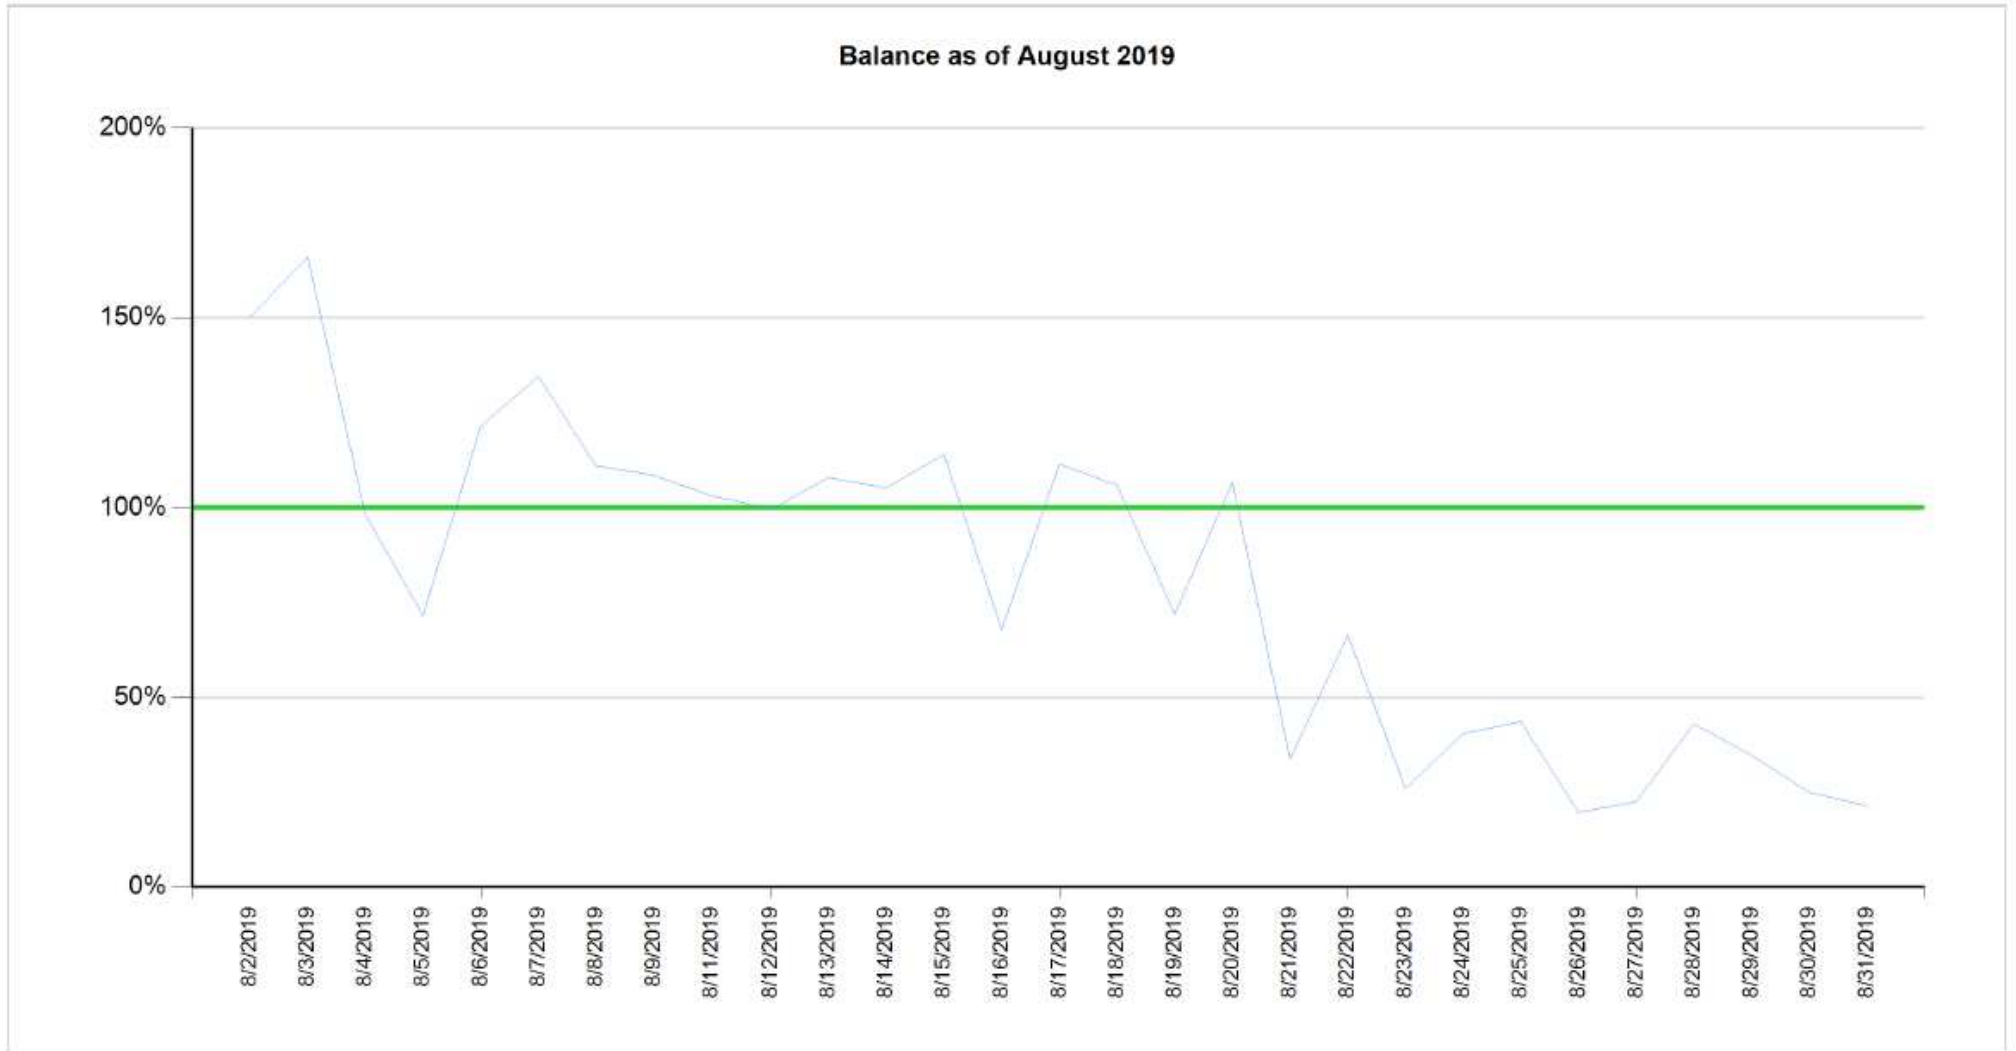

API response time vs Intesa Sanpaolo online channels

Reference period: August 2019

API response time **Intesa Sanpaolo channels response time** **API normalized response time exceeds Intesa Sanpaolo online channels normalized response time**

API response time vs Intesa Sanpaolo online channels

— API response time

— Intesa Sanpaolo channels response time

API response time vs Intesa Sanpaolo online channels

— API response time

— Intesa Sanpaolo channels response time