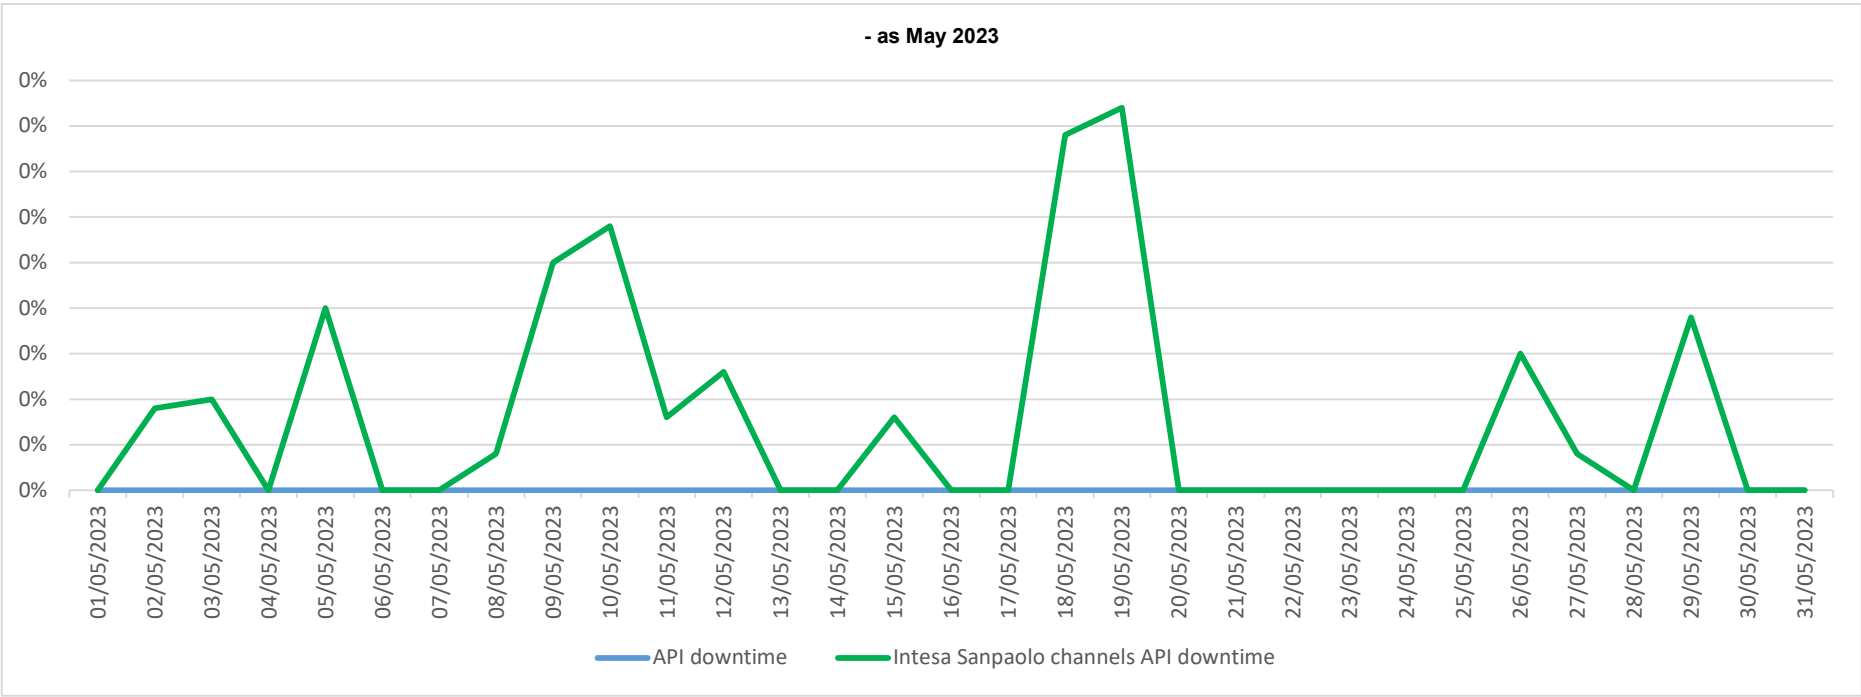

API downtime vs Intesa Sanpaolo online channels

- as April 2023

API downtime vs Intesa Sanpaolo online channels

- as May 2023

API downtime vs Intesa Sanpaolo online channels

- as June 2023