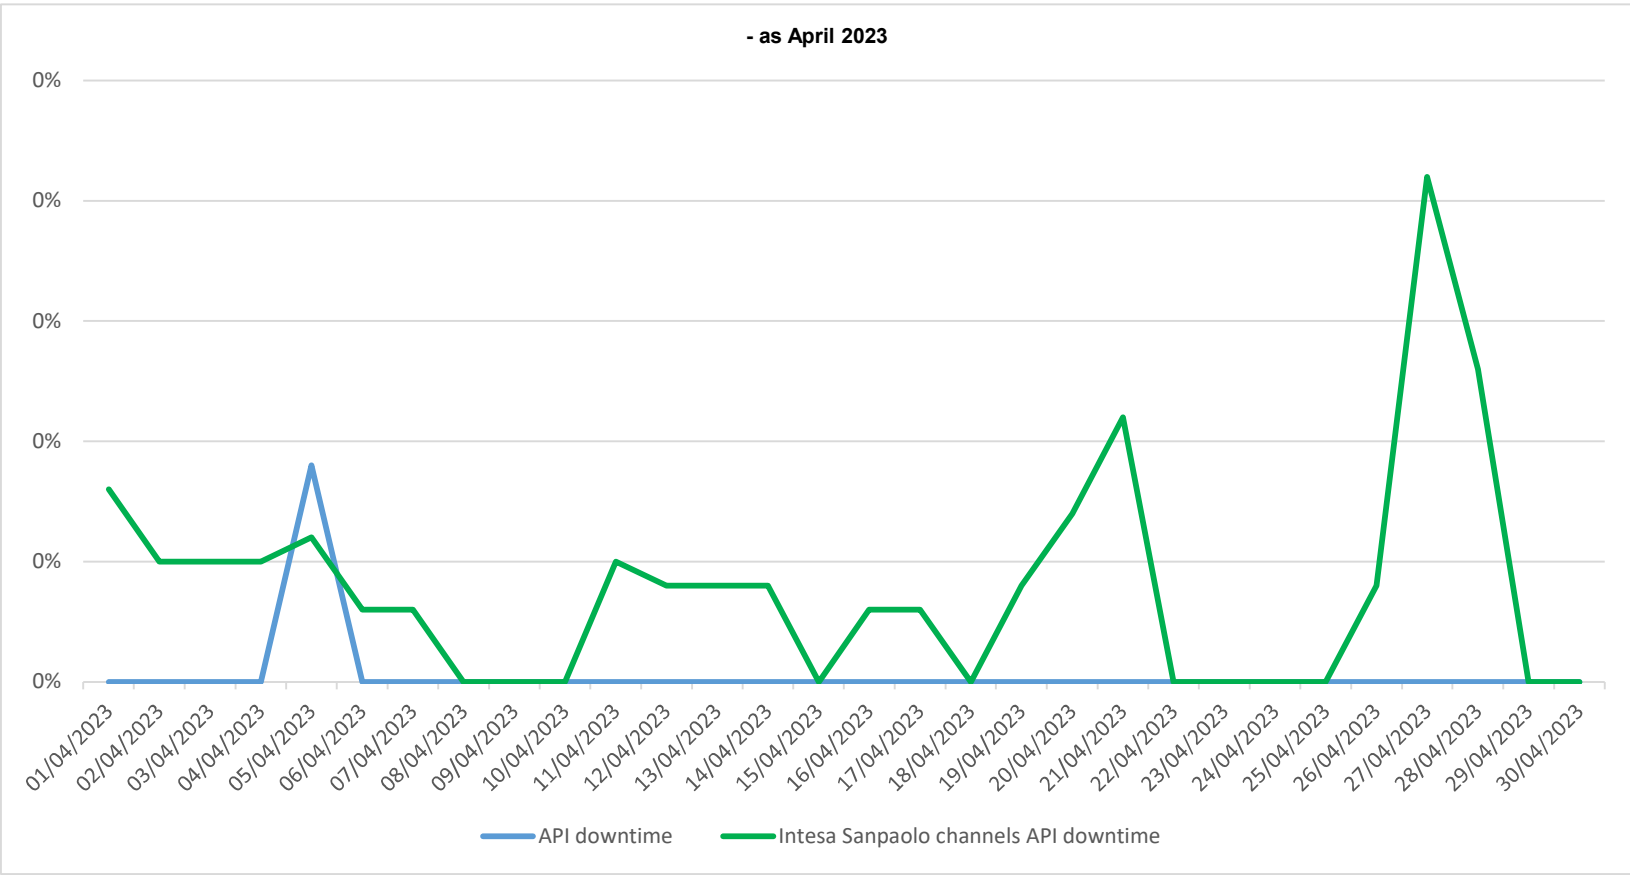

API downtime vs Intesa Sanpaolo online channels

- as April 2023

API downtime vs Intesa Sanpaolo online channels

- as May 2023

API downtime vs Intesa Sanpaolo online channels

- as June 2023