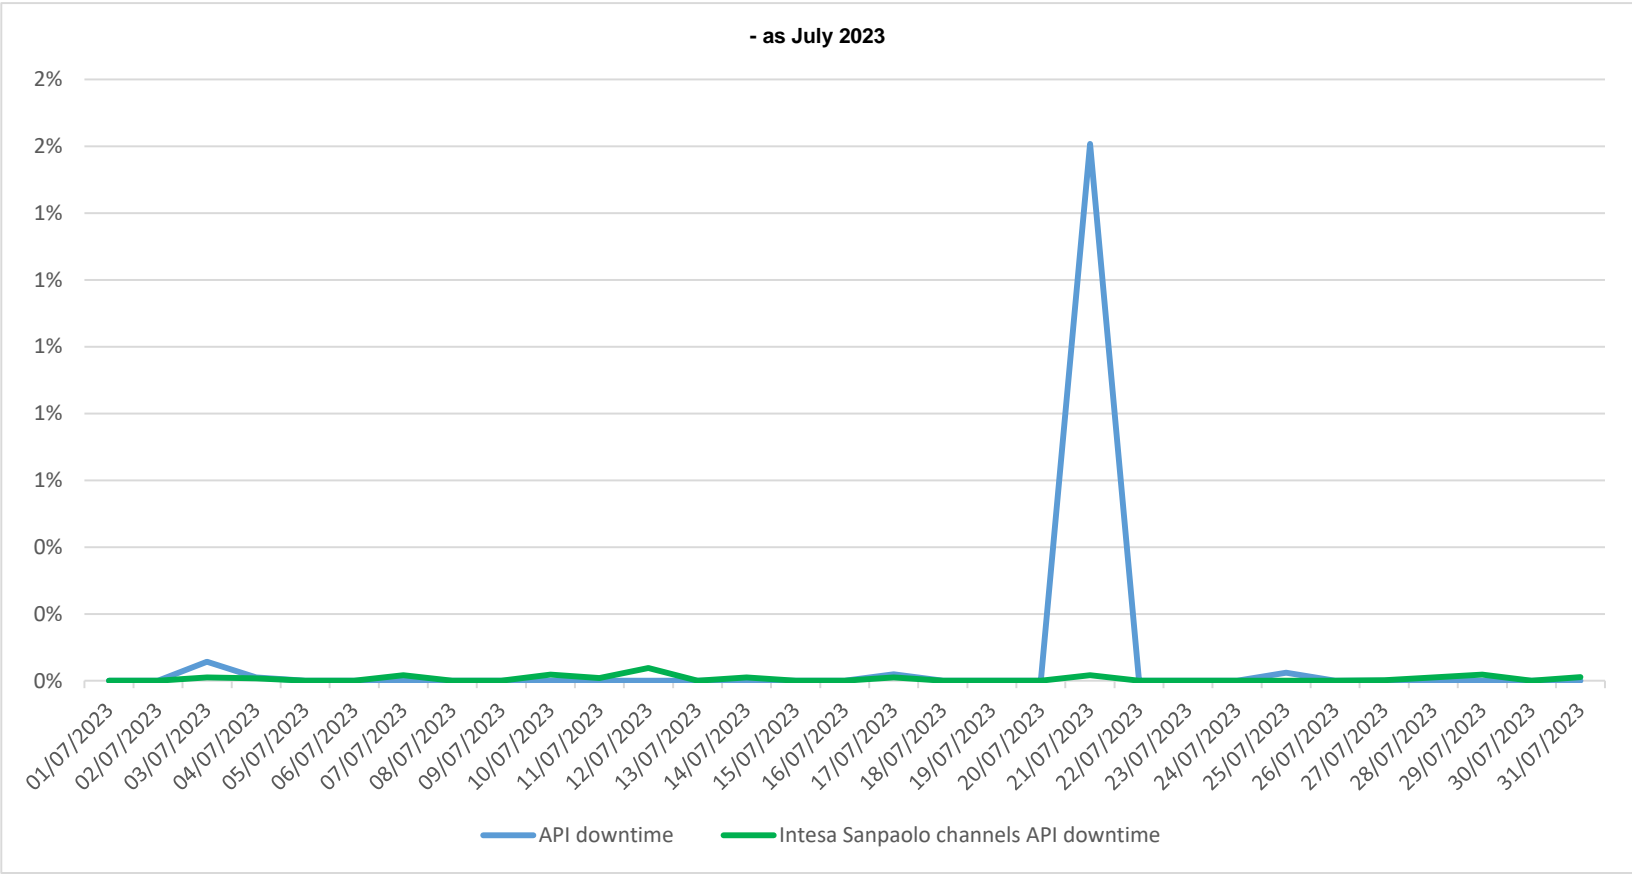

API downtime vs Intesa Sanpaolo online channels

- as July 2023

API downtime vs Intesa Sanpaolo online channels

- as August 2023

API downtime vs Intesa Sanpaolo online channels

- as September 2023