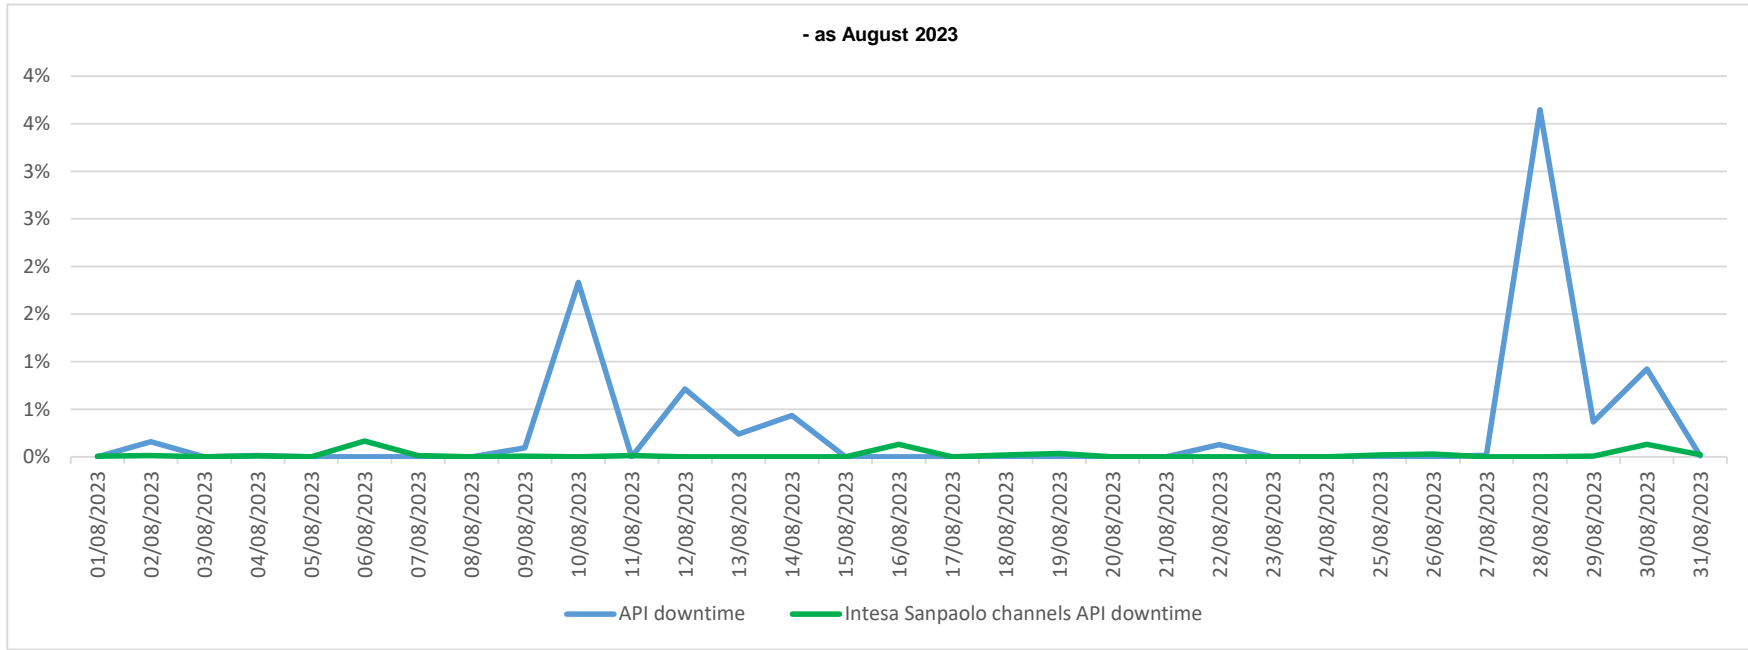

API downtime vs Intesa Sanpaolo online channels

- as July 2023

API downtime vs Intesa Sanpaolo online channels

- as August 2023

API downtime vs Intesa Sanpaolo online channels

- as September 2023