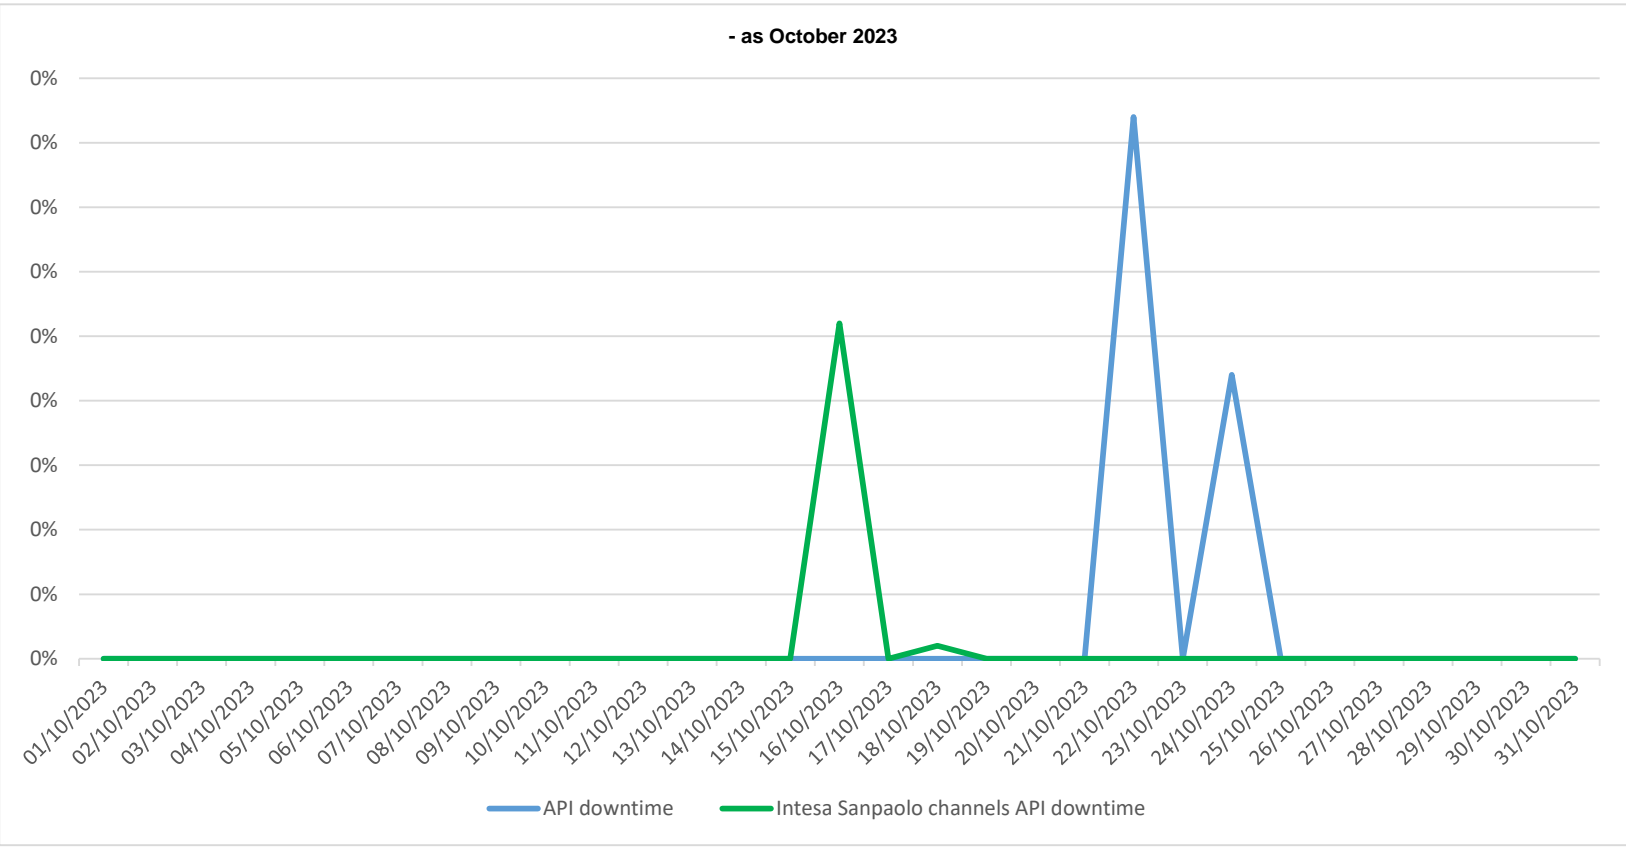

API downtime vs Intesa Sanpaolo online channels

- as October 2023

API downtime vs Intesa Sanpaolo online channels

- as November 2023

API downtime vs Intesa Sanpaolo online channels

- as December 2023