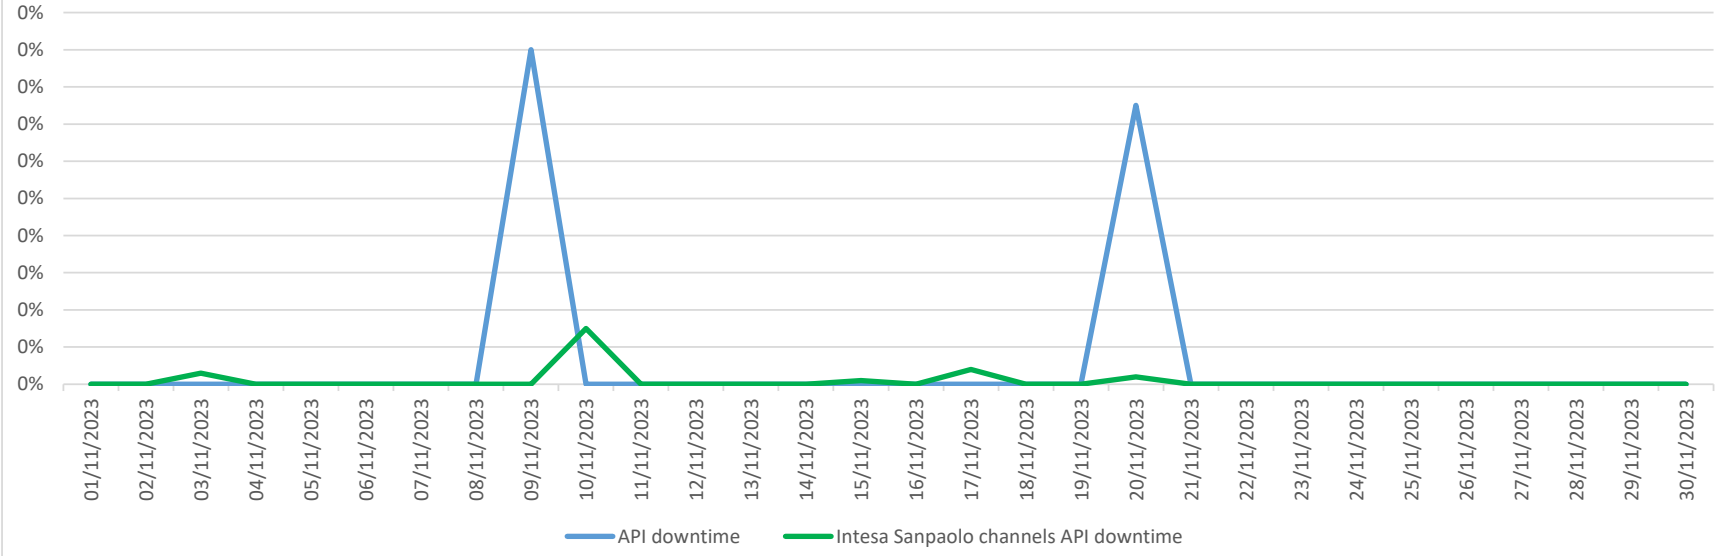

API downtime vs Intesa Sanpaolo online channels

- as October 2023

API downtime vs Intesa Sanpaolo online channels

- as November 2023

API downtime vs Intesa Sanpaolo online channels

- as December 2023