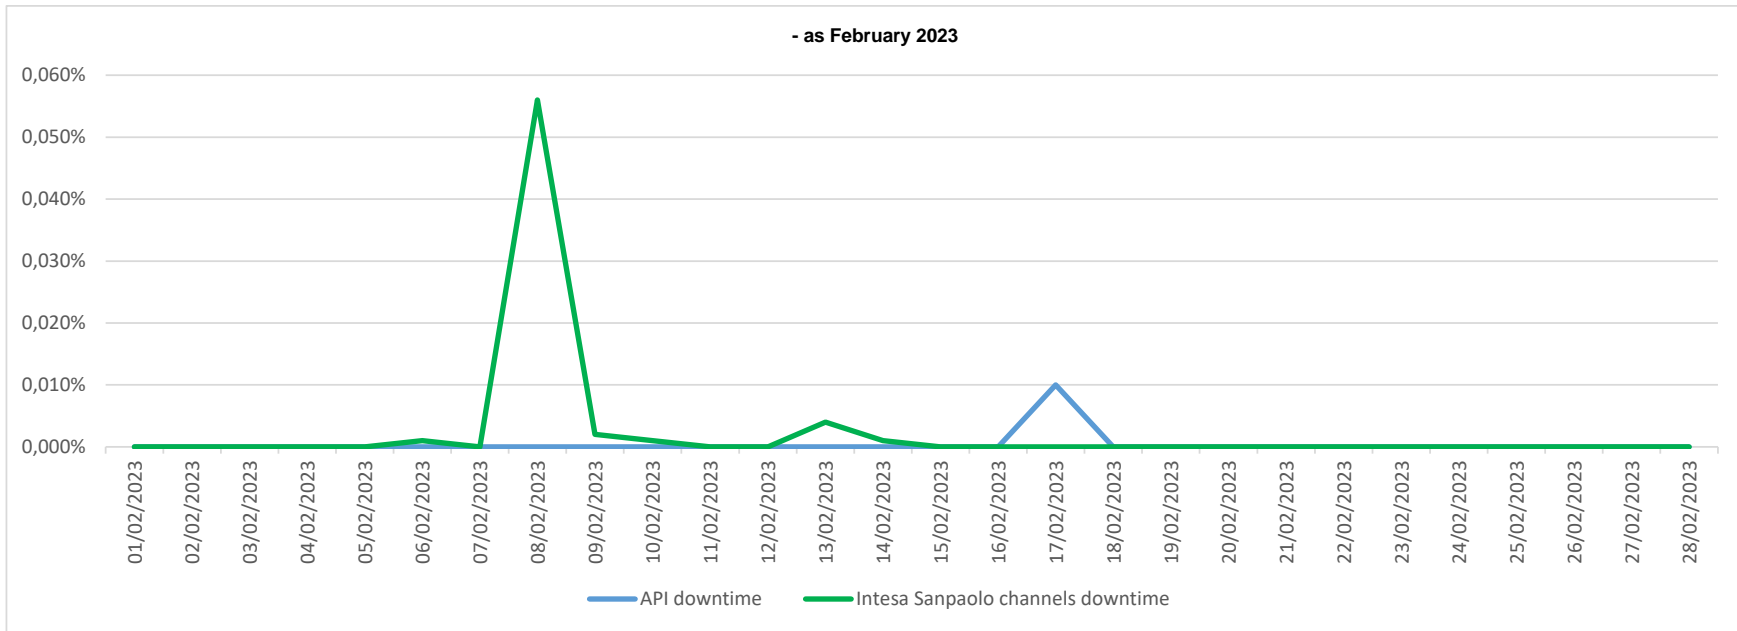

API downtime vs Intesa Sanpaolo online channels

- as February 2023