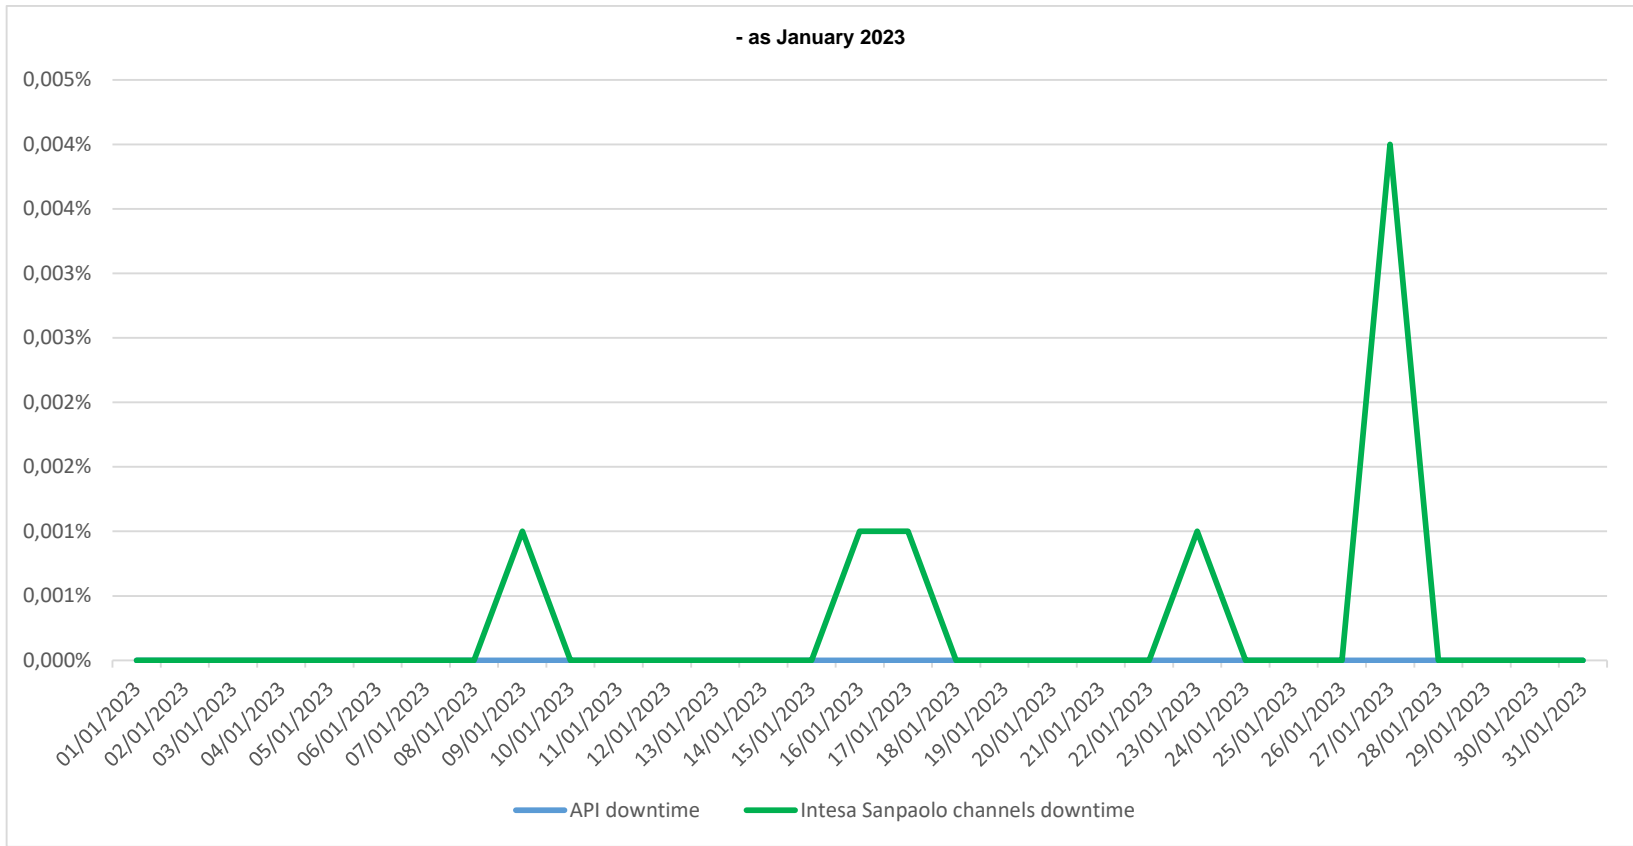

# API downtime vs Intesa Sanpaolo online channels

- as January 2023