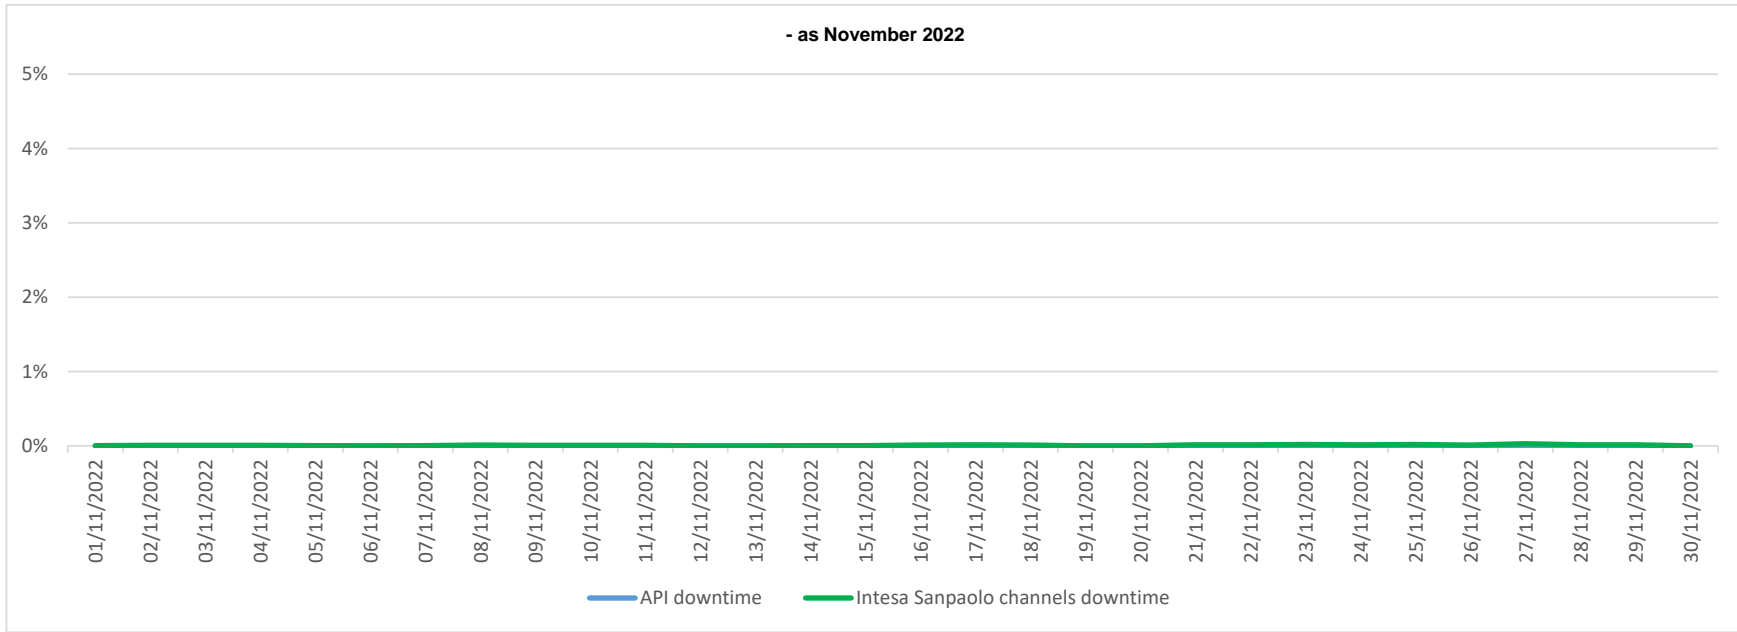

API downtime vs Intesa Sanpaolo online channels

- as October 2022

API downtime vs Intesa Sanpaolo online channels

- as November 2022

API downtime vs Intesa Sanpaolo online channels

- as December 2022