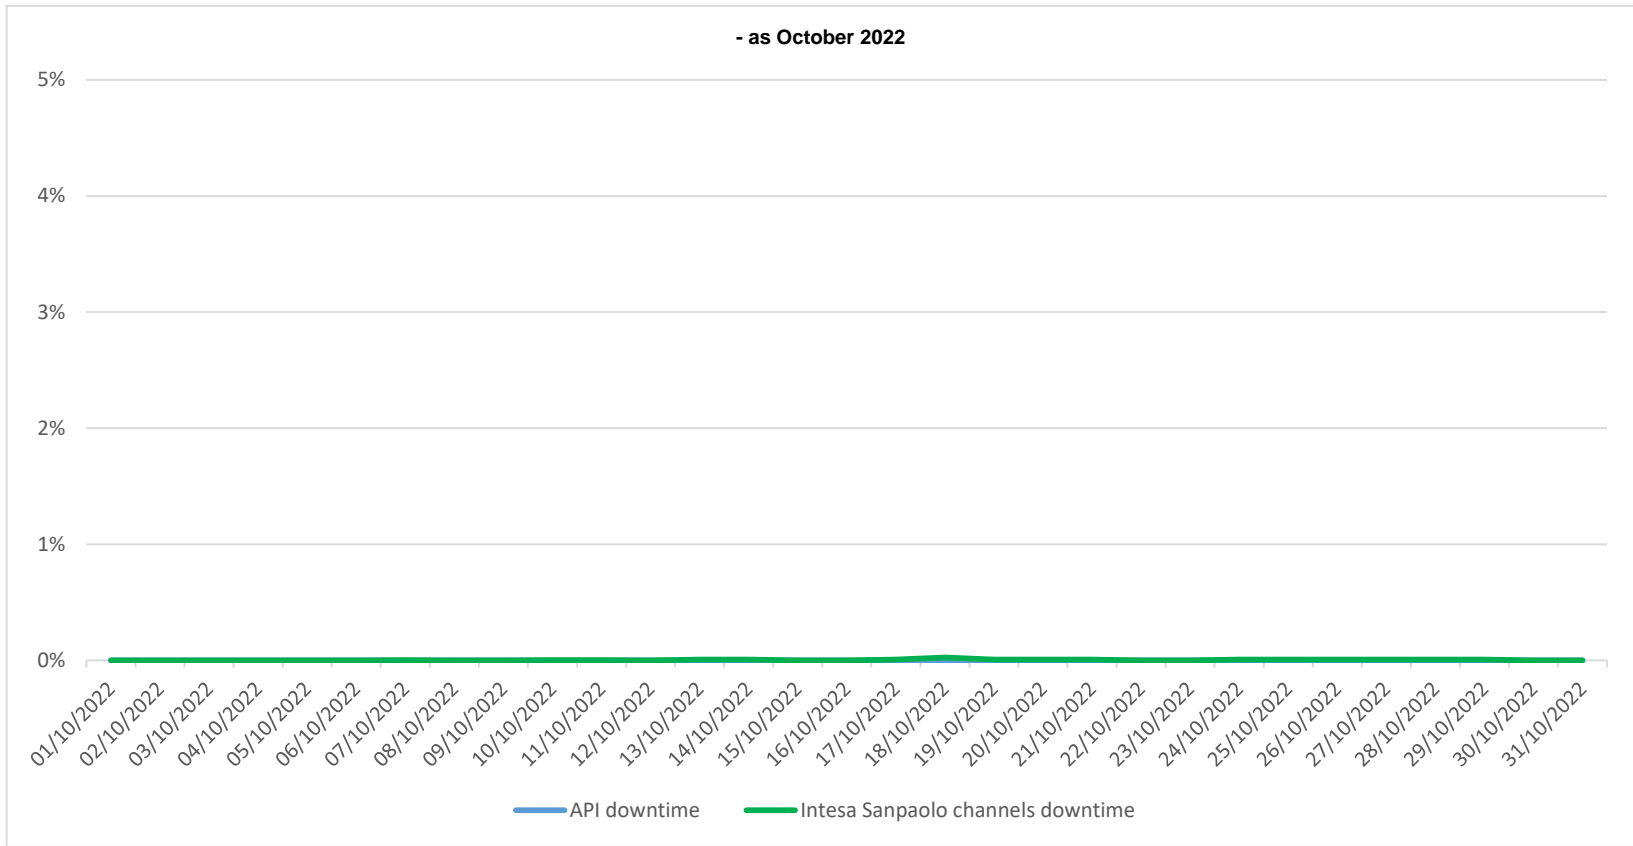

API downtime vs Intesa Sanpaolo online channels

- as October 2022

API downtime vs Intesa Sanpaolo online channels

- as November 2022

API downtime vs Intesa Sanpaolo online channels

- as December 2022