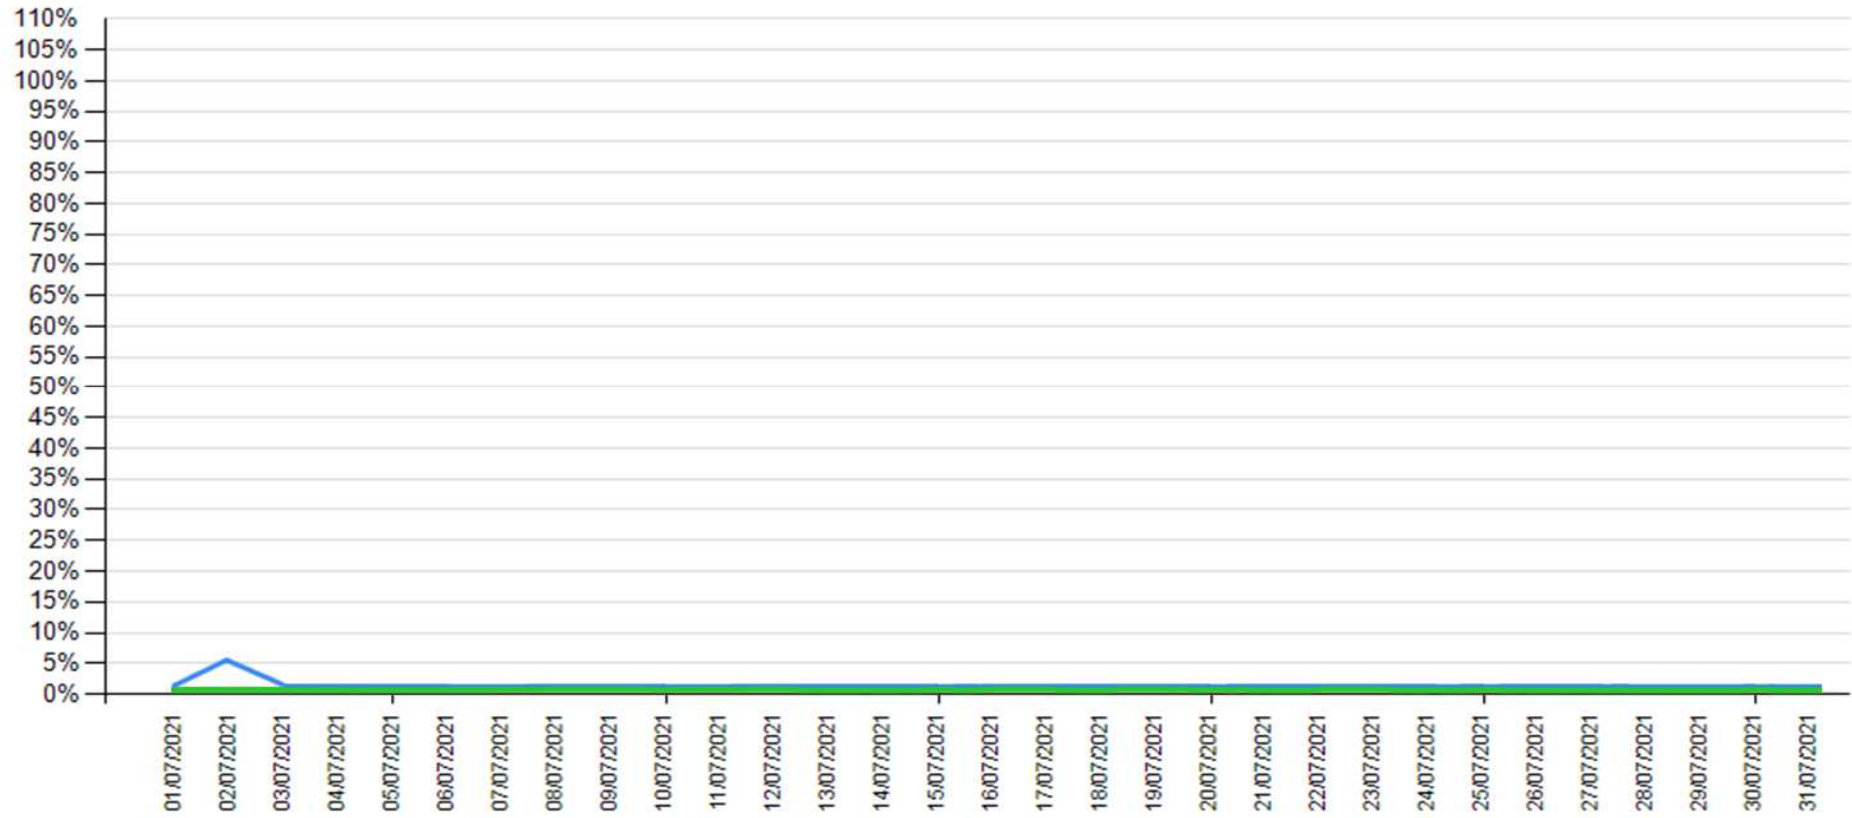

API downtime vs Intesa Sanpaolo online channels

- as of July 2021

— API downtime

— Intesa Sanpaolo channels downtime

API downtime vs Intesa Sanpaolo online channels

- as of August 2021

— API downtime

— Intesa Sanpaolo channels downtime

API downtime vs Intesa Sanpaolo online channels

- as of September 2021

— API downtime

— Intesa Sanpaolo channels downtime