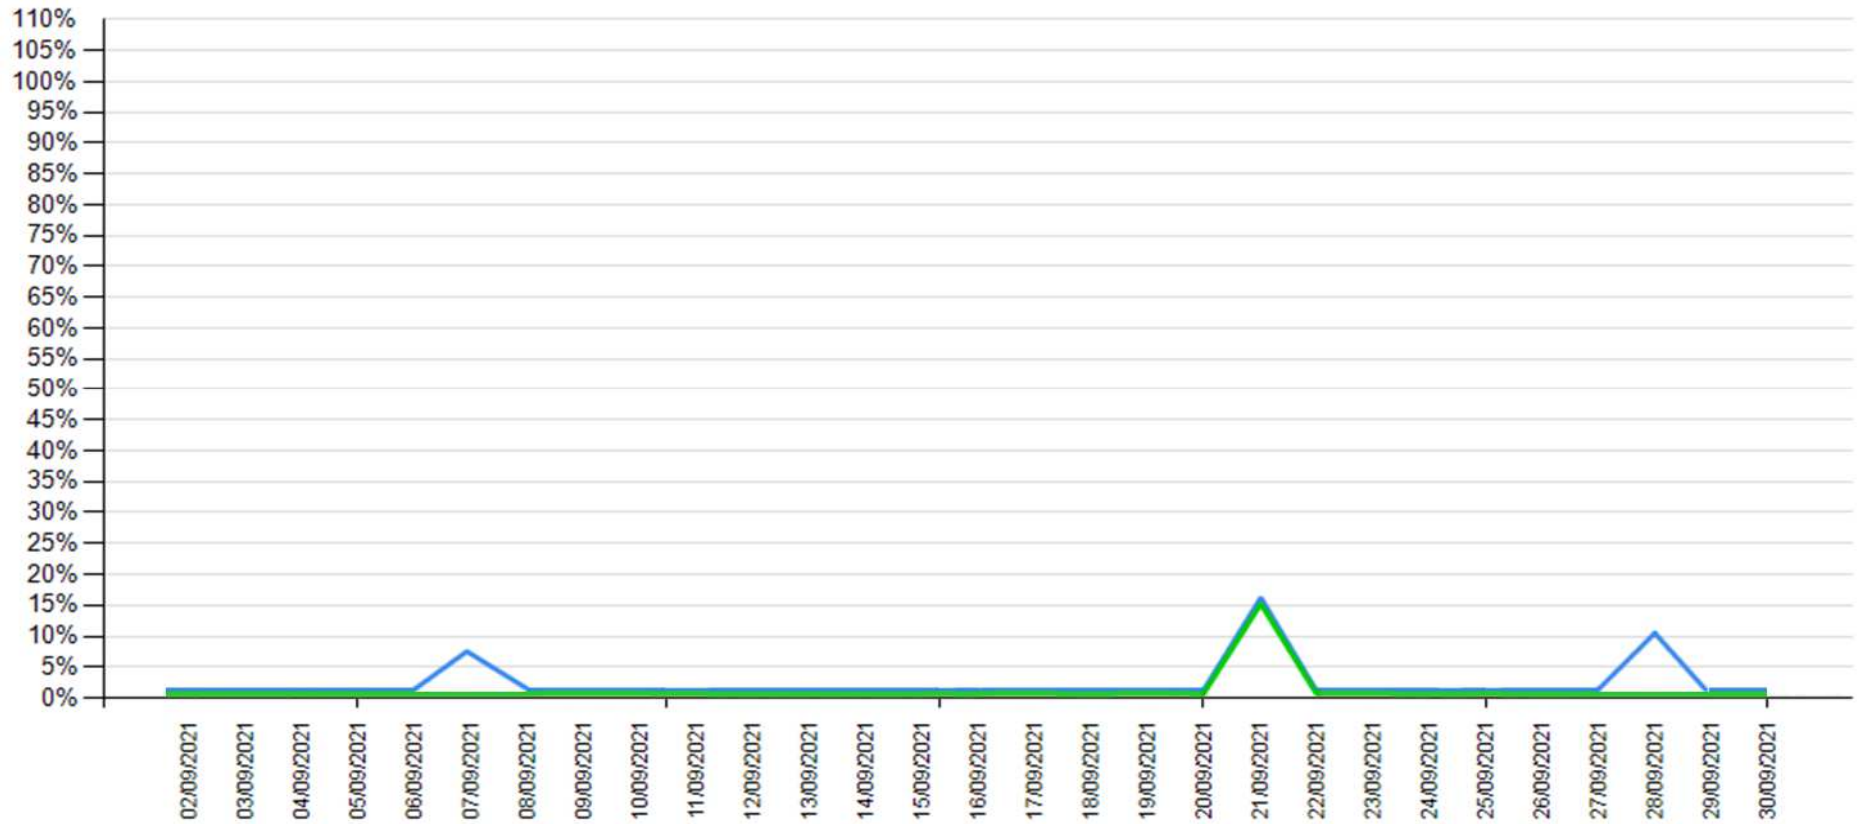

API downtime vs Intesa Sanpaolo online channels

- as of July 2021

— API downtime

— Intesa Sanpaolo channels downtime

API downtime vs Intesa Sanpaolo online channels

- as of August 2021

— API downtime

— Intesa Sanpaolo channels downtime

API downtime vs Intesa Sanpaolo online channels

- as of September 2021

— API downtime

— Intesa Sanpaolo channels downtime