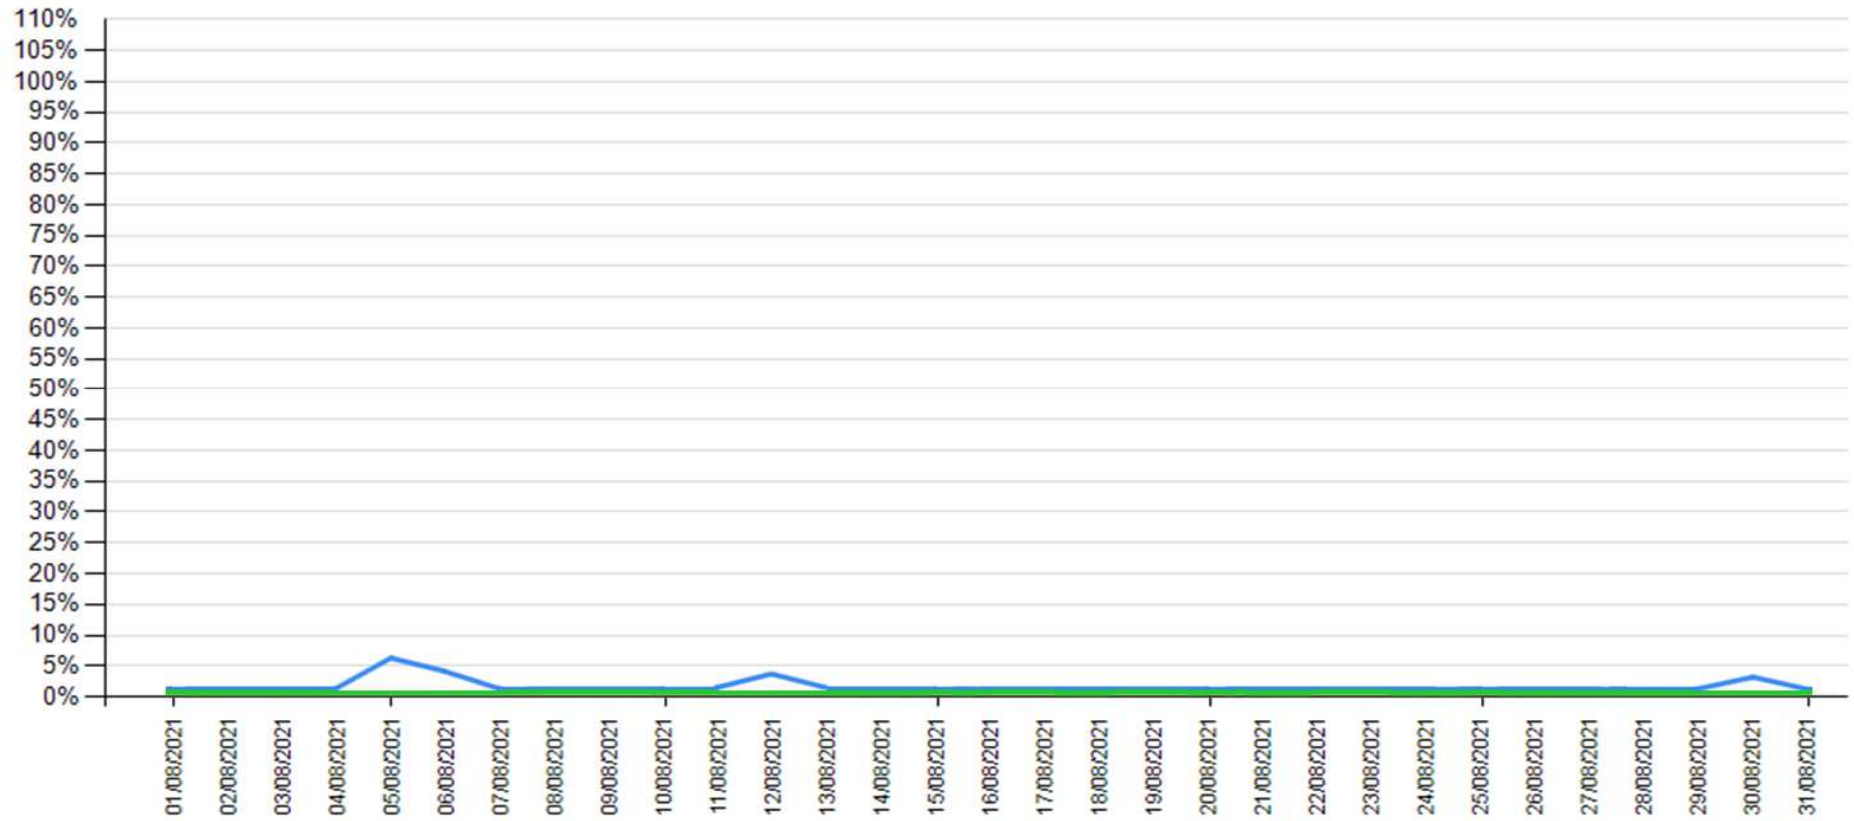

API downtime vs Intesa Sanpaolo online channels

- as of July 2021

— API downtime

— Intesa Sanpaolo channels downtime

API downtime vs Intesa Sanpaolo online channels

- as of August 2021

— API downtime

— Intesa Sanpaolo channels downtime

API downtime vs Intesa Sanpaolo online channels

- as of September 2021

— API downtime

— Intesa Sanpaolo channels downtime