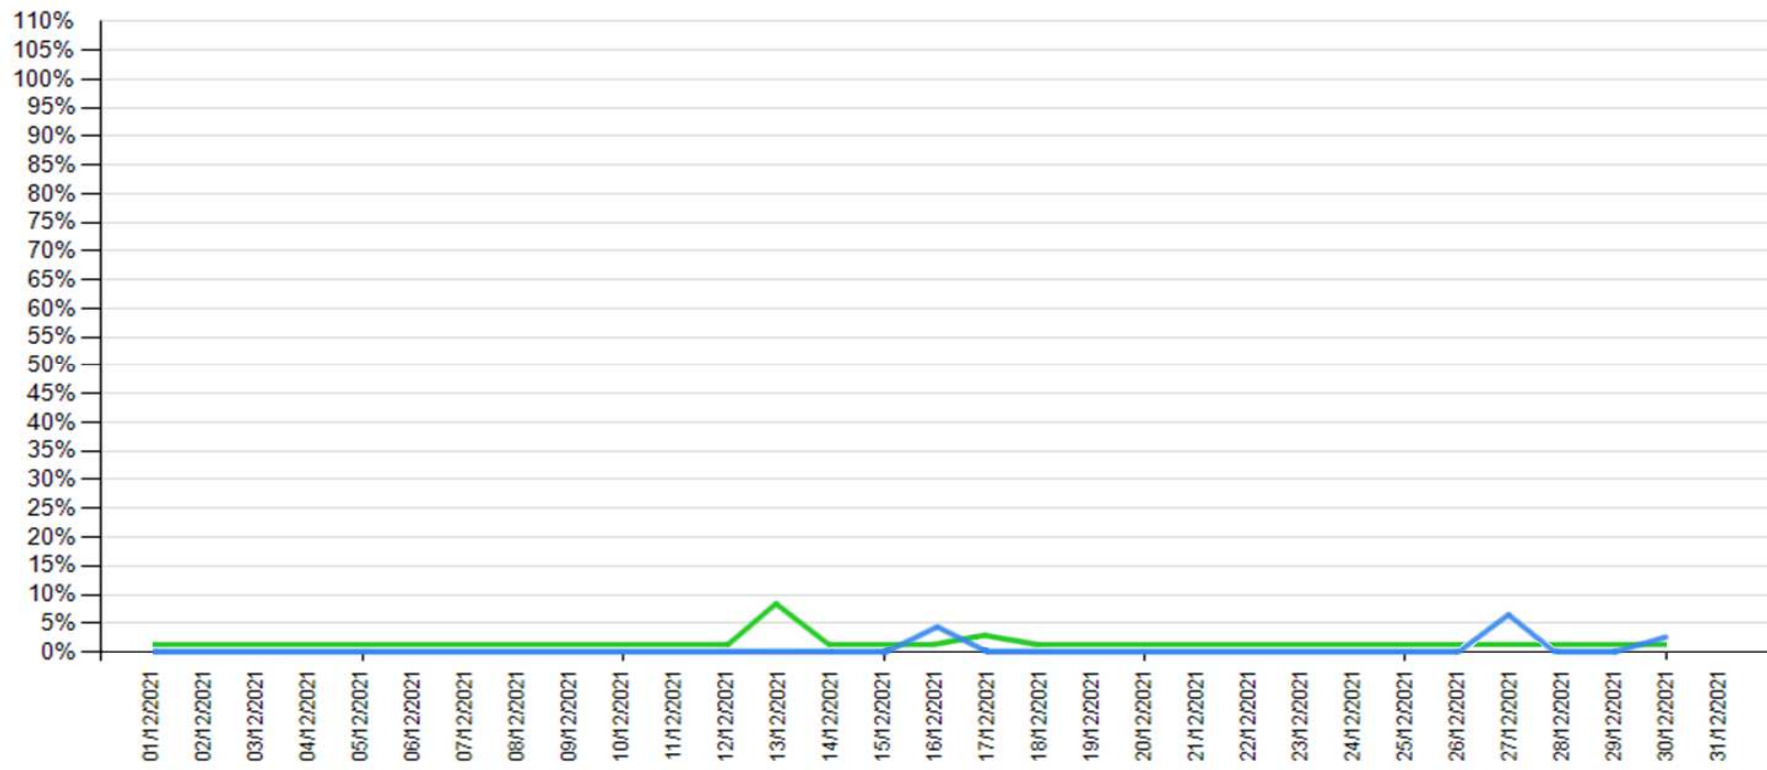

# API downtime vs Intesa Sanpaolo online channels

- as of November 2021

— API downtime

— Intesa Sanpaolo channels downtime

# API downtime vs Intesa Sanpaolo online channels

- as of December 2021

— API downtime

— Intesa Sanpaolo channels downtime