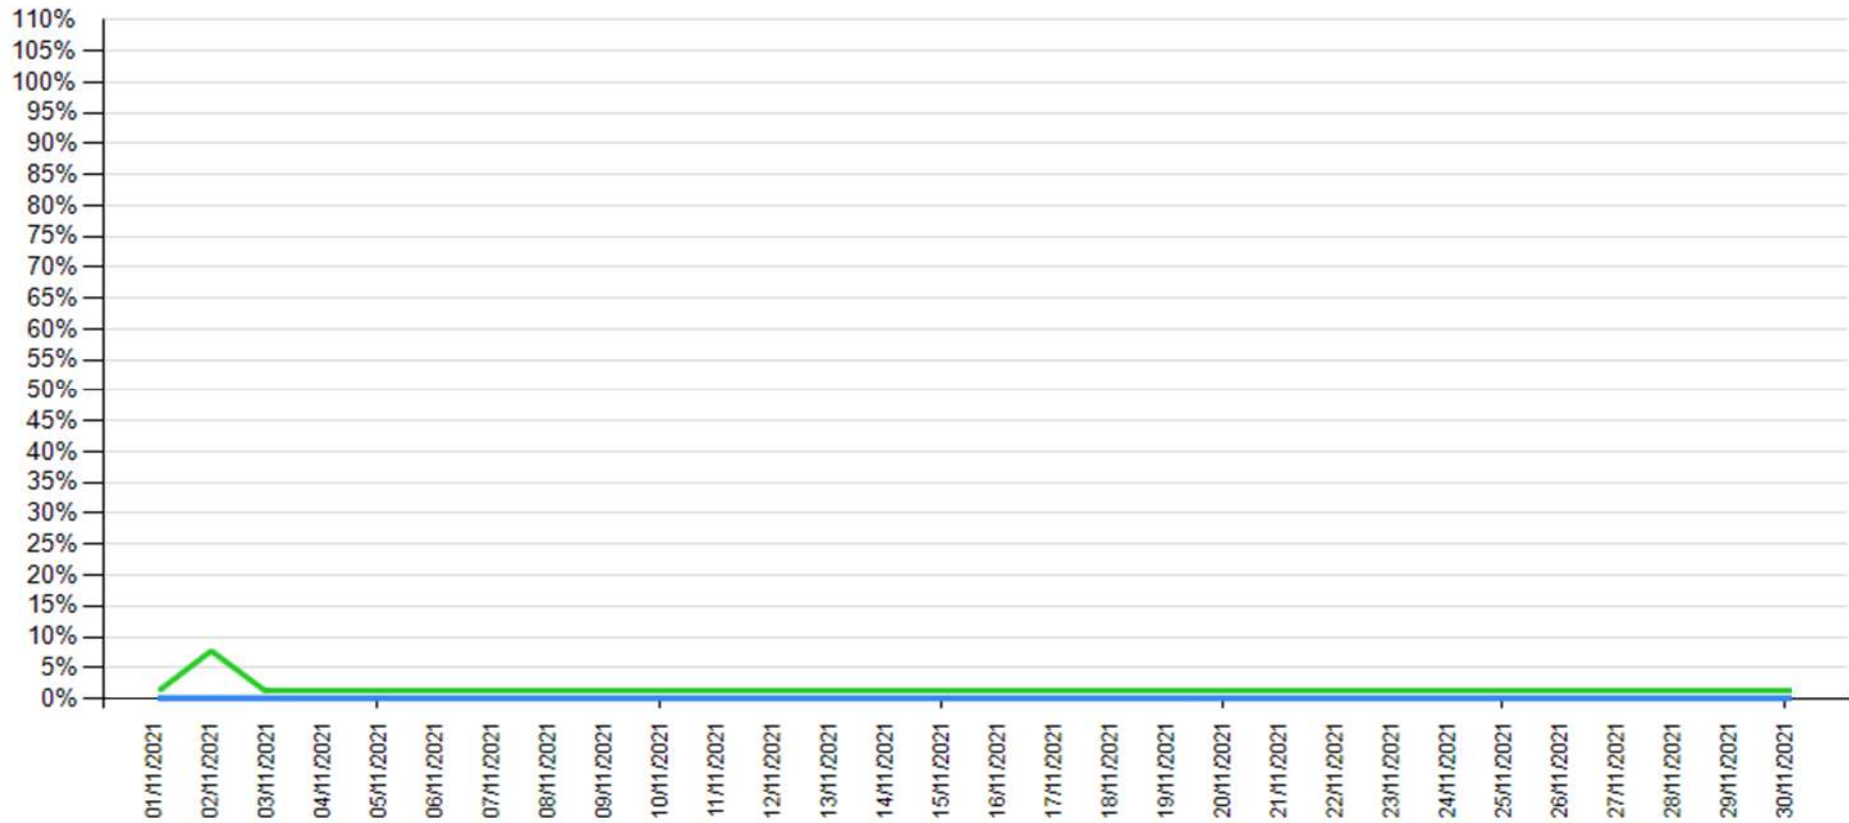

# API downtime vs Intesa Sanpaolo online channels

- as of October 2021

— API downtime

— Intesa Sanpaolo channels downtime

# API downtime vs Intesa Sanpaolo online channels

- as of November 2021

— API downtime

— Intesa Sanpaolo channels downtime