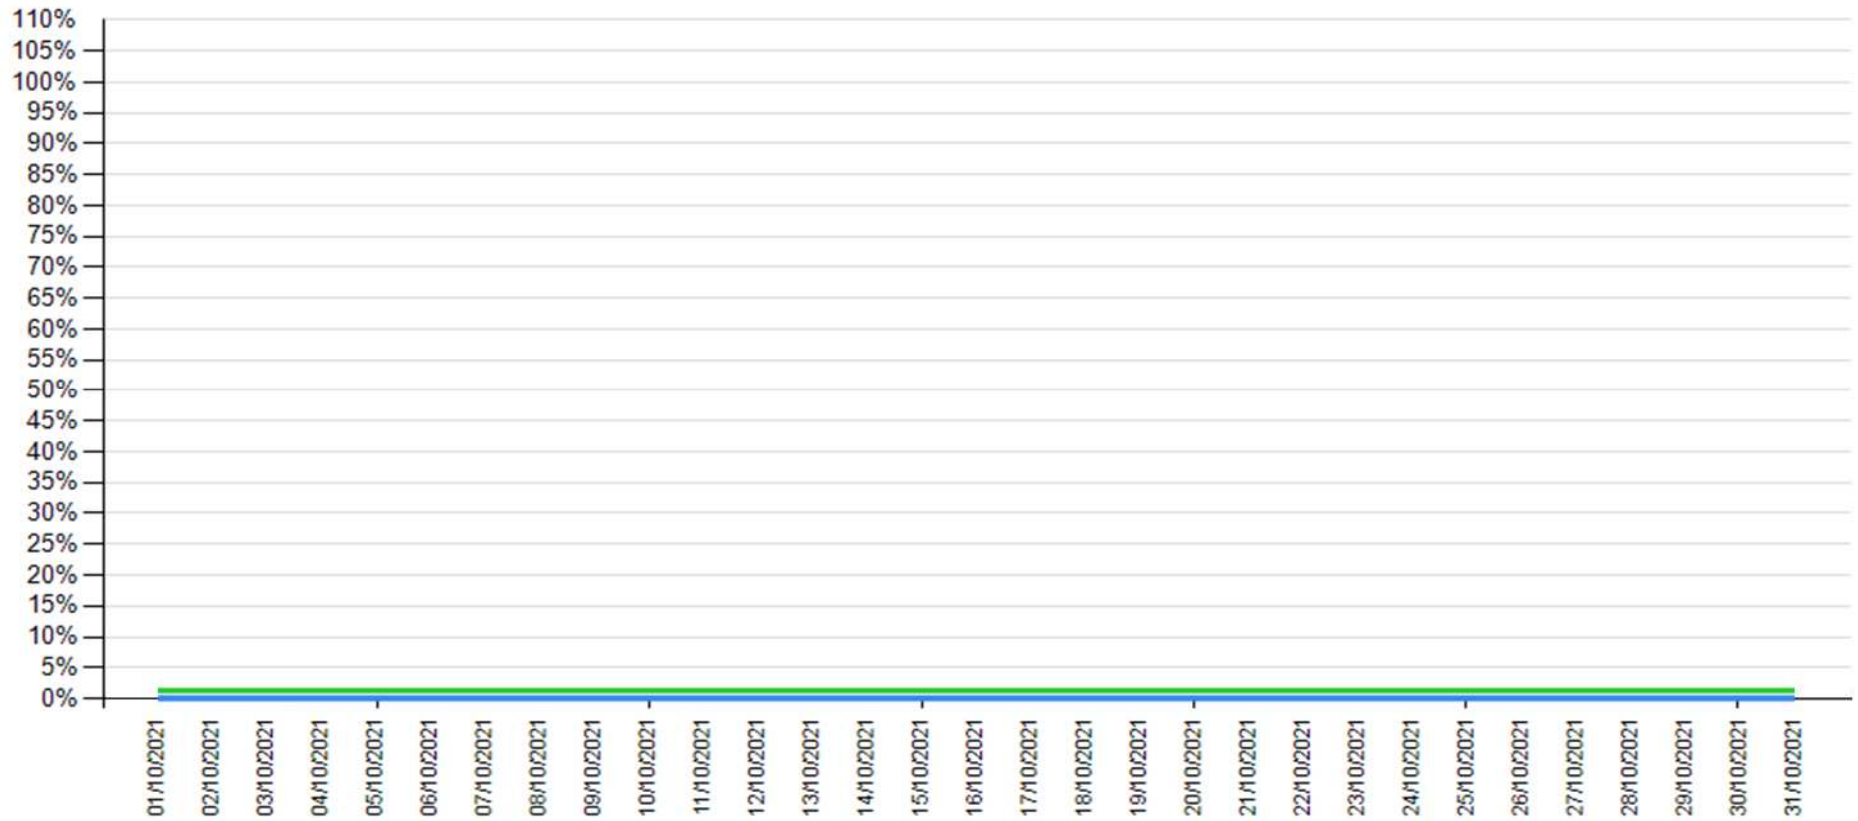

# API downtime vs Intesa Sanpaolo online channels

- as of October 2021

— API downtime

— Intesa Sanpaolo channels downtime

# API downtime vs Intesa Sanpaolo online channels

- as of November 2021

— API downtime

— Intesa Sanpaolo channels downtime