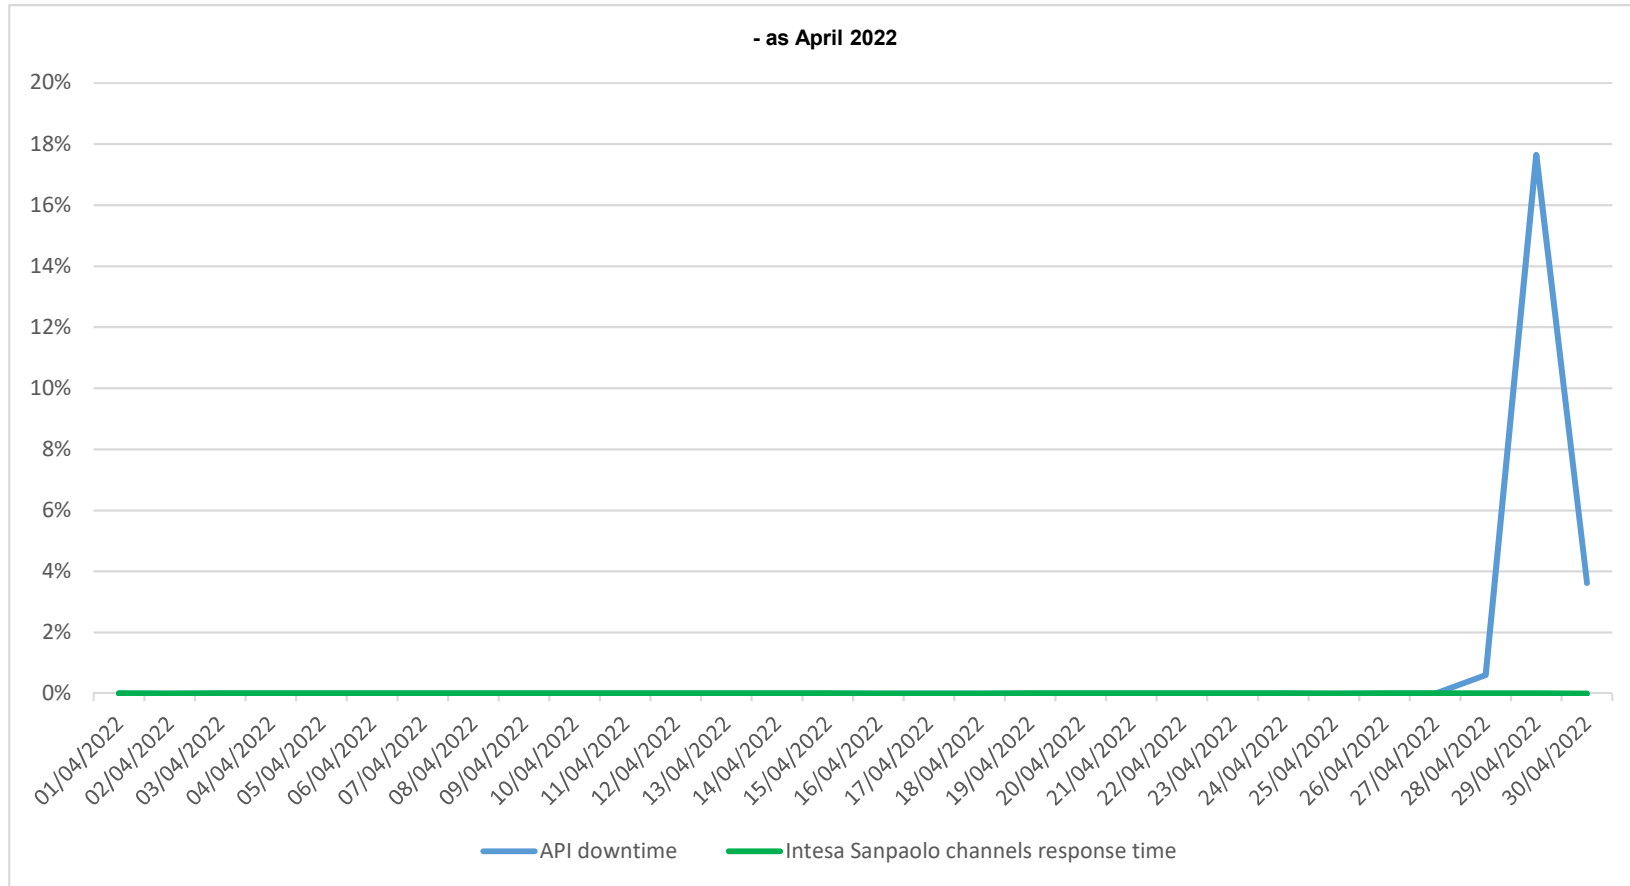

API downtime vs Intesa Sanpaolo online channels

- as April 2022

API downtime vs Intesa Sanpaolo online channels

- as May 2022

API downtime vs Intesa Sanpaolo online channels

- as June 2022