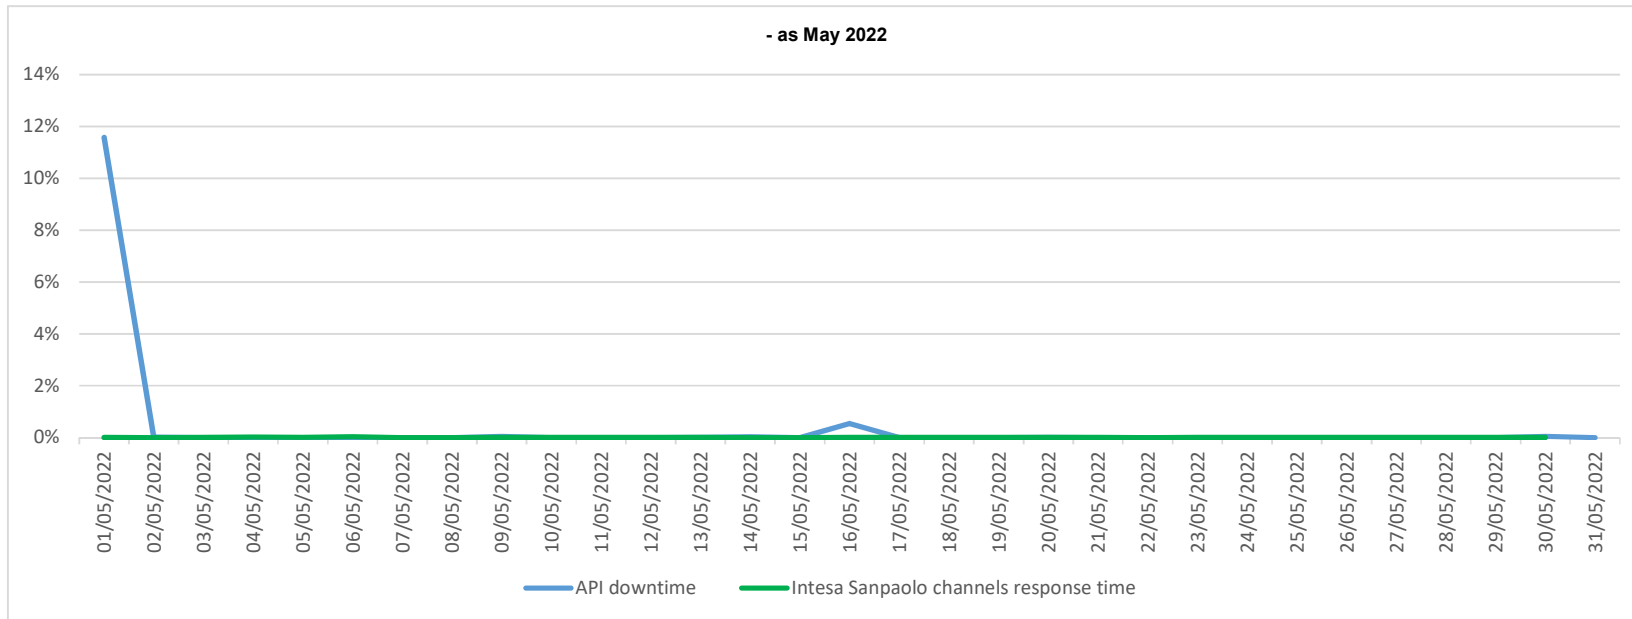

API downtime vs Intesa Sanpaolo online channels

- as April 2022

API downtime vs Intesa Sanpaolo online channels

- as May 2022

API downtime vs Intesa Sanpaolo online channels

- as June 2022