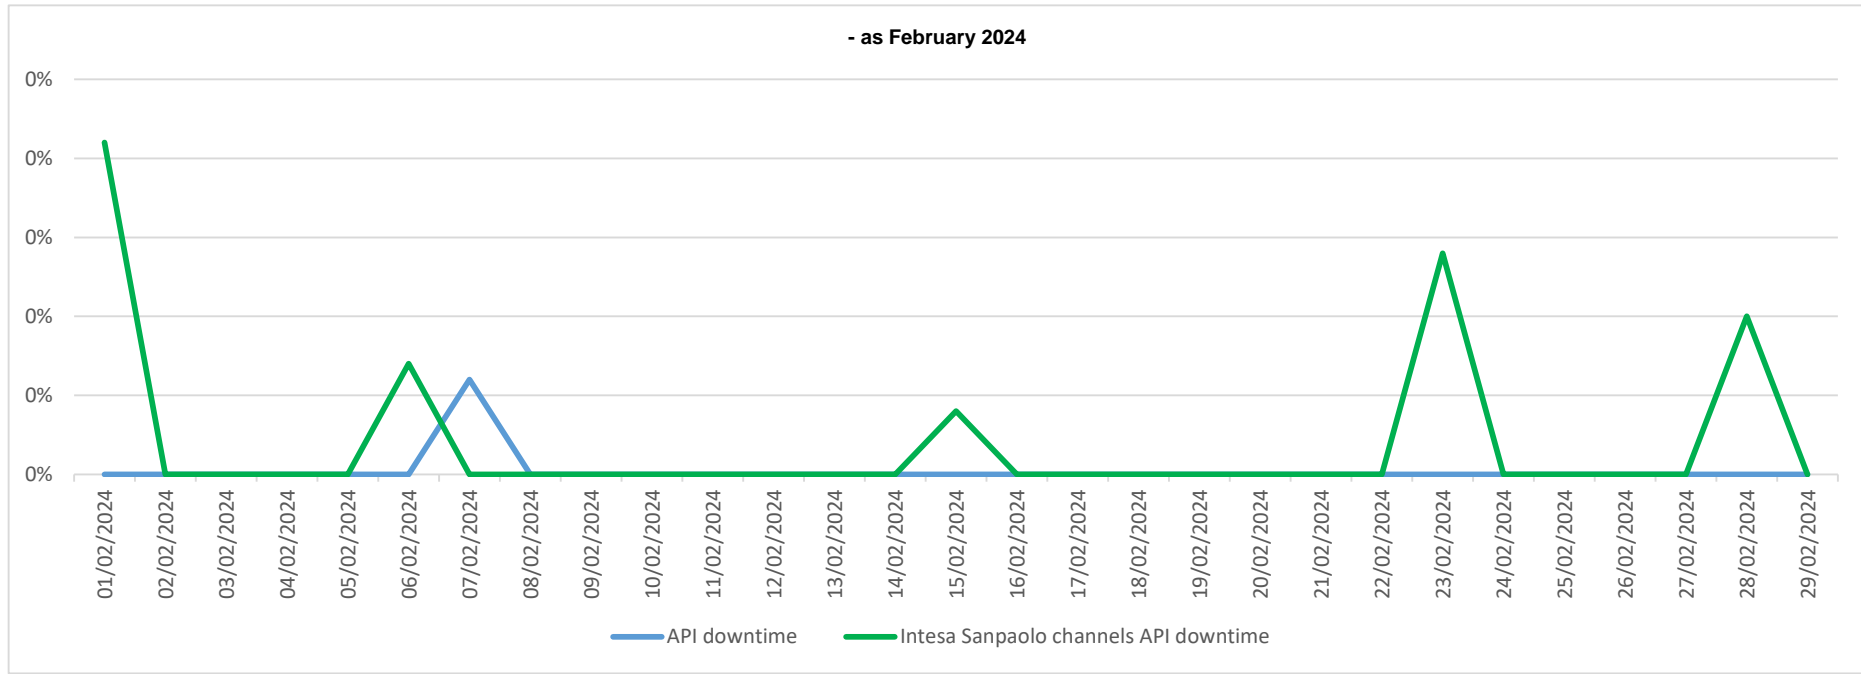

API downtime vs Intesa Sanpaolo online channels

- as January 2024

API downtime vs Intesa Sanpaolo online channels

- as February 2024

API downtime vs Intesa Sanpaolo online channels

- as March 2024