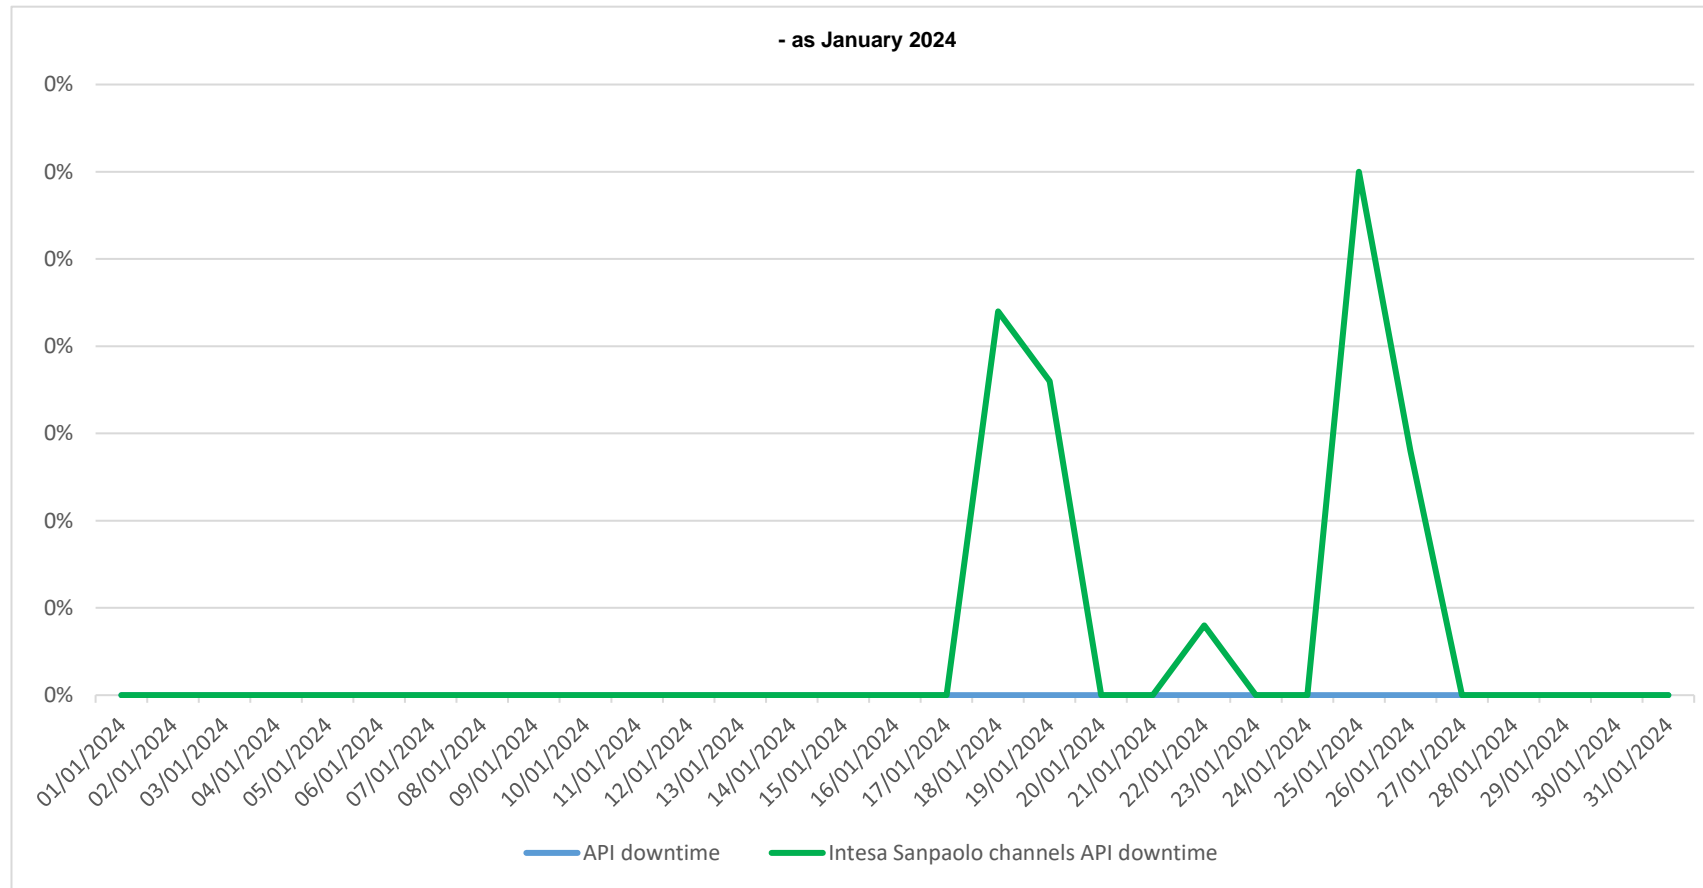

API downtime vs Intesa Sanpaolo online channels

- as January 2024

API downtime vs Intesa Sanpaolo online channels

- as February 2024

API downtime vs Intesa Sanpaolo online channels

- as March 2024