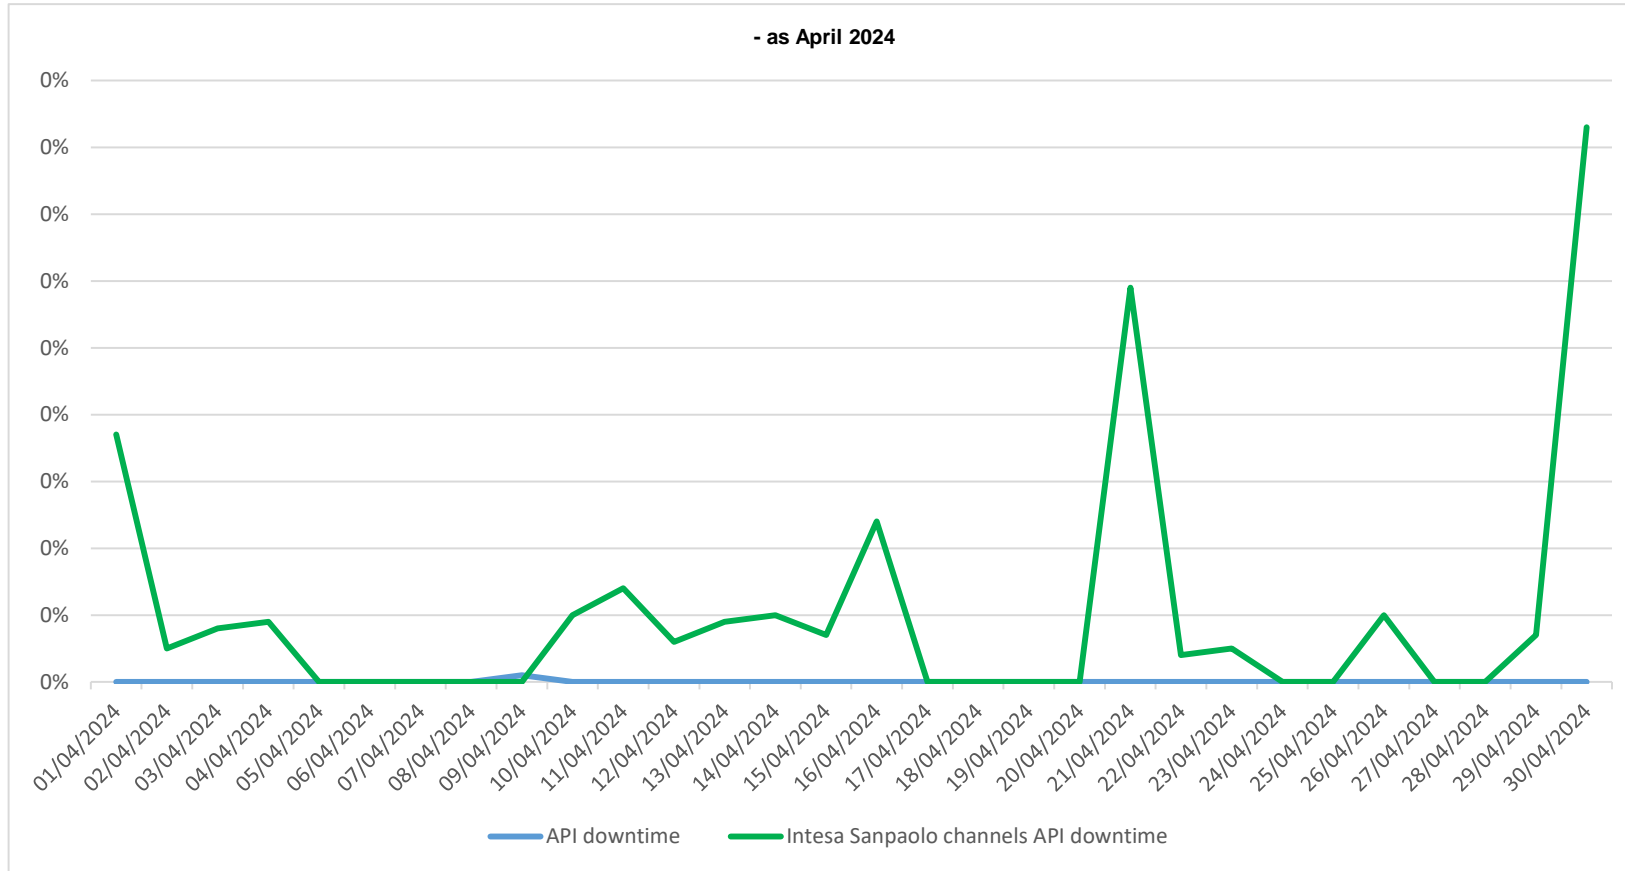

# API downtime vs Intesa Sanpaolo online channels

- as April 2024

# API downtime vs Intesa Sanpaolo online channels

- as May 2024