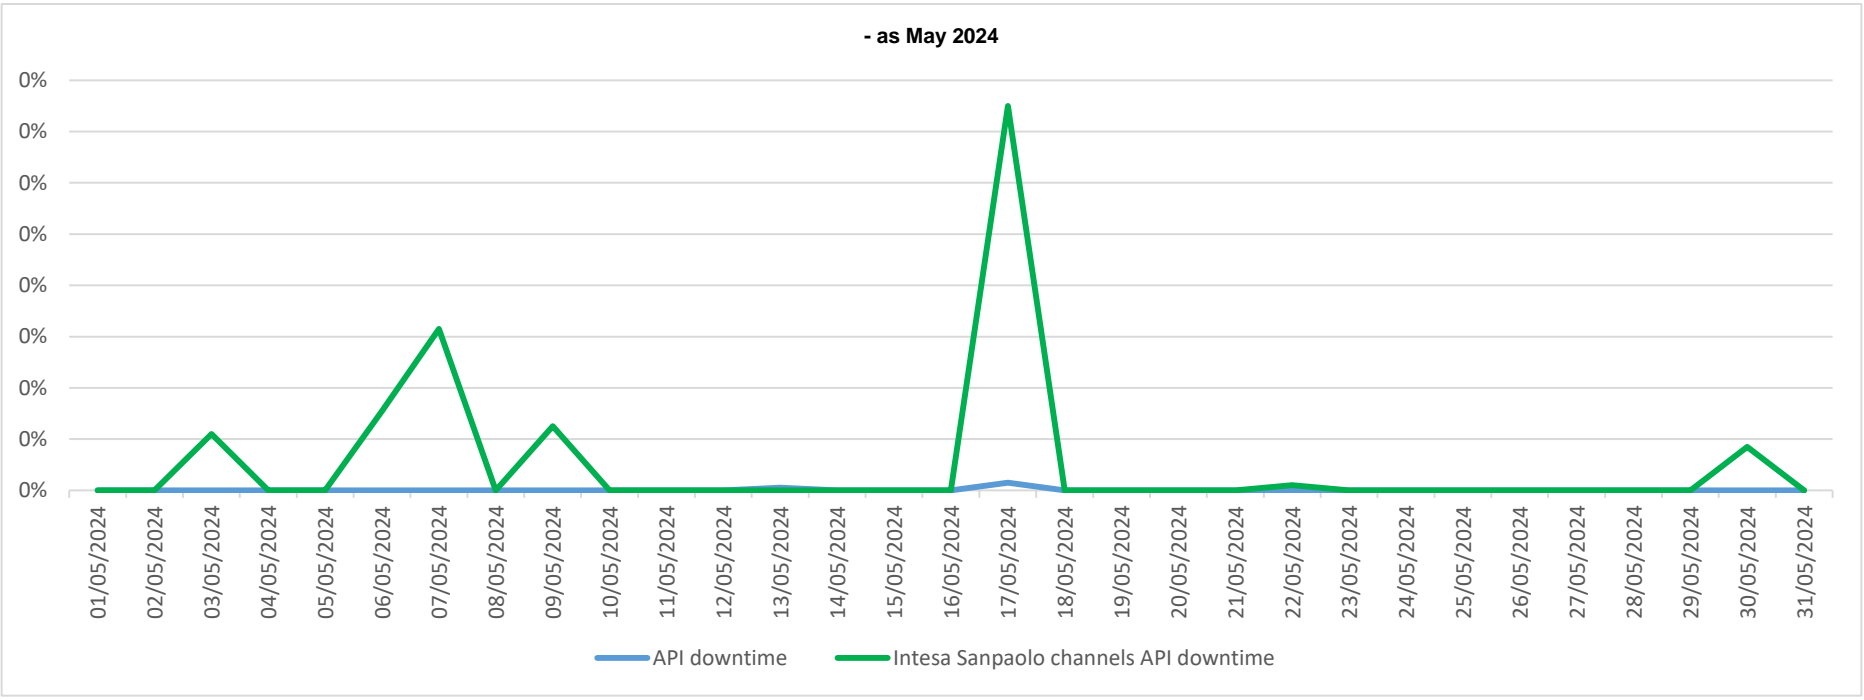

# API downtime vs Intesa Sanpaolo online channels

- as April 2024

# API downtime vs Intesa Sanpaolo online channels

- as May 2024