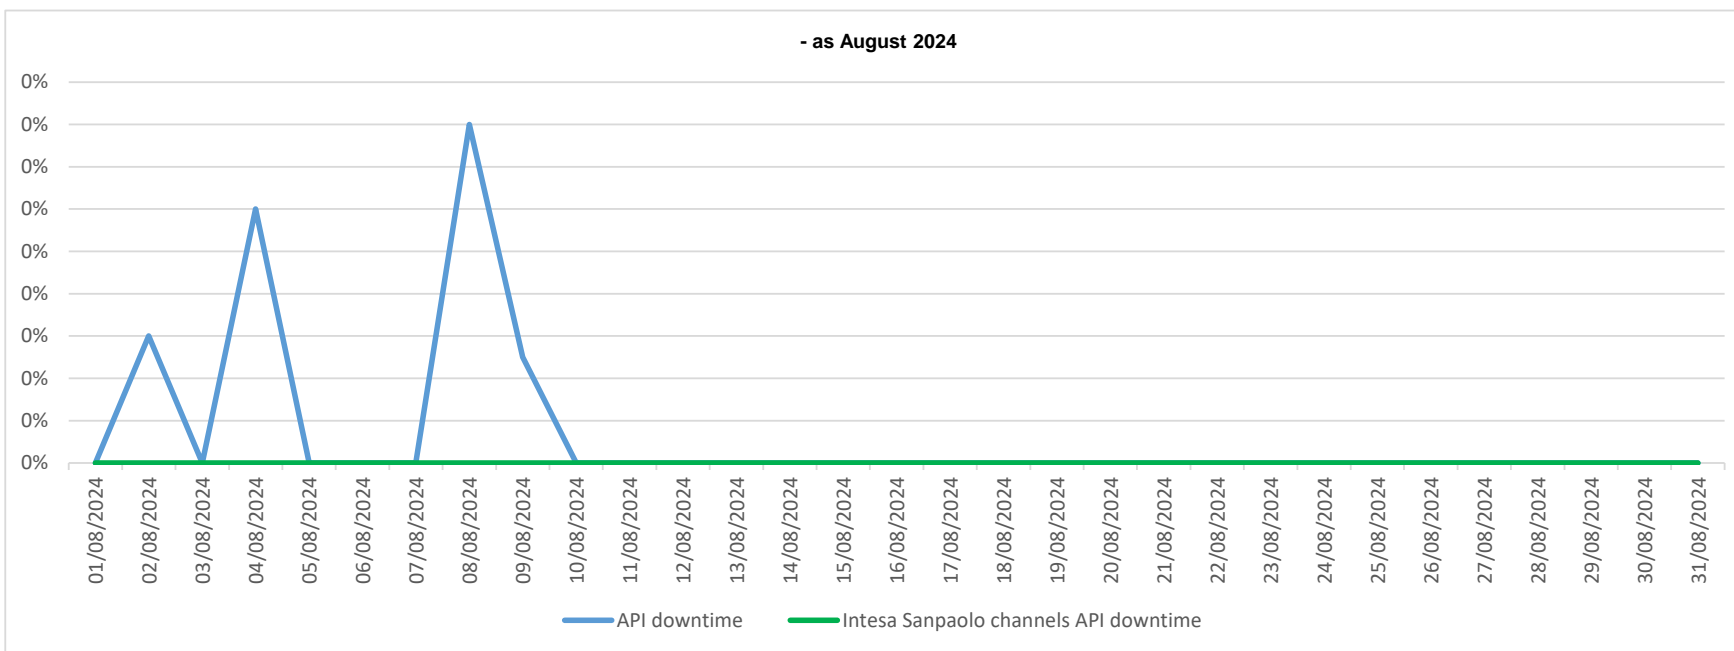

API downtime vs Intesa Sanpaolo online channels

API downtime vs Intesa Sanpaolo online channels

- as August 2024

API downtime vs Intesa Sanpaolo online channels

- as September 2024