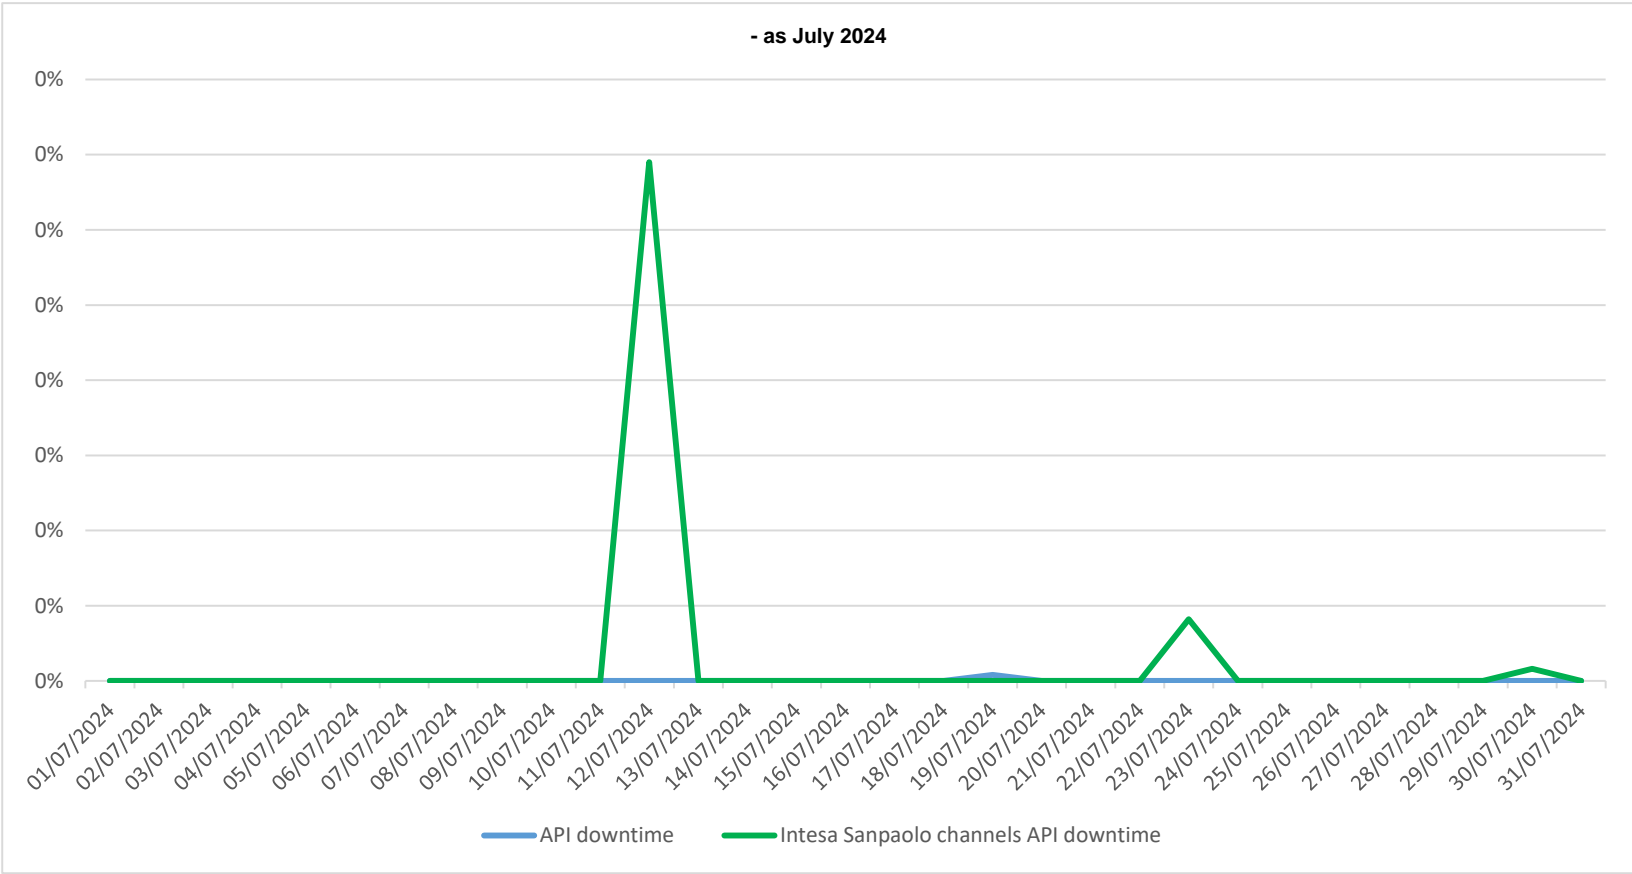

API downtime vs Intesa Sanpaolo online channels

API downtime vs Intesa Sanpaolo online channels

- as August 2024

API downtime vs Intesa Sanpaolo online channels

- as September 2024