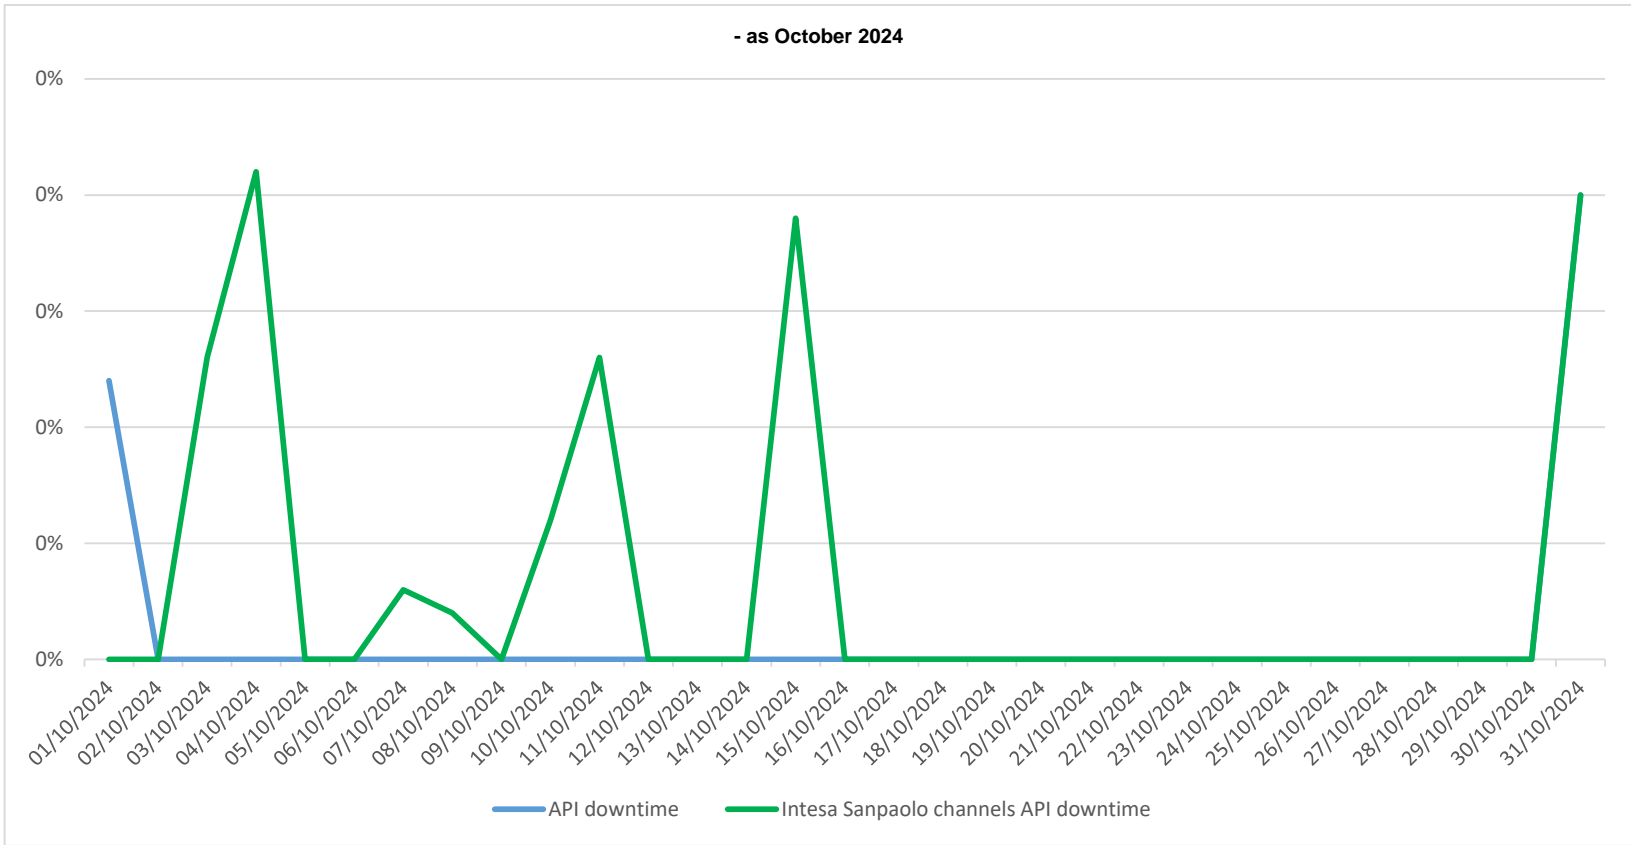

API downtime vs Intesa Sanpaolo online channels

- as October 2024

API downtime vs Intesa Sanpaolo online channels

- as November 2024

API downtime vs Intesa Sanpaolo online channels

- as December 2024