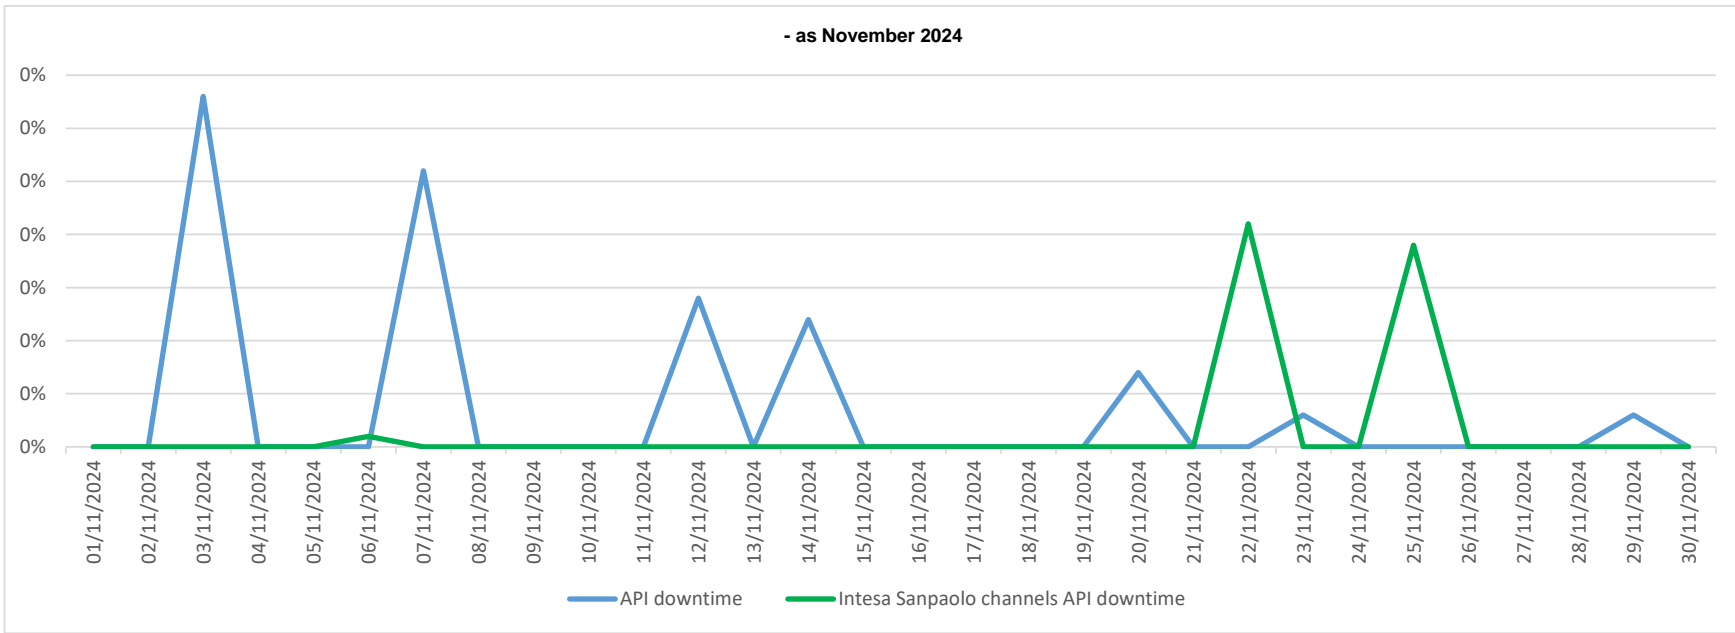

API downtime vs Intesa Sanpaolo online channels

- as October 2024

API downtime vs Intesa Sanpaolo online channels

- as November 2024

API downtime vs Intesa Sanpaolo online channels

- as December 2024