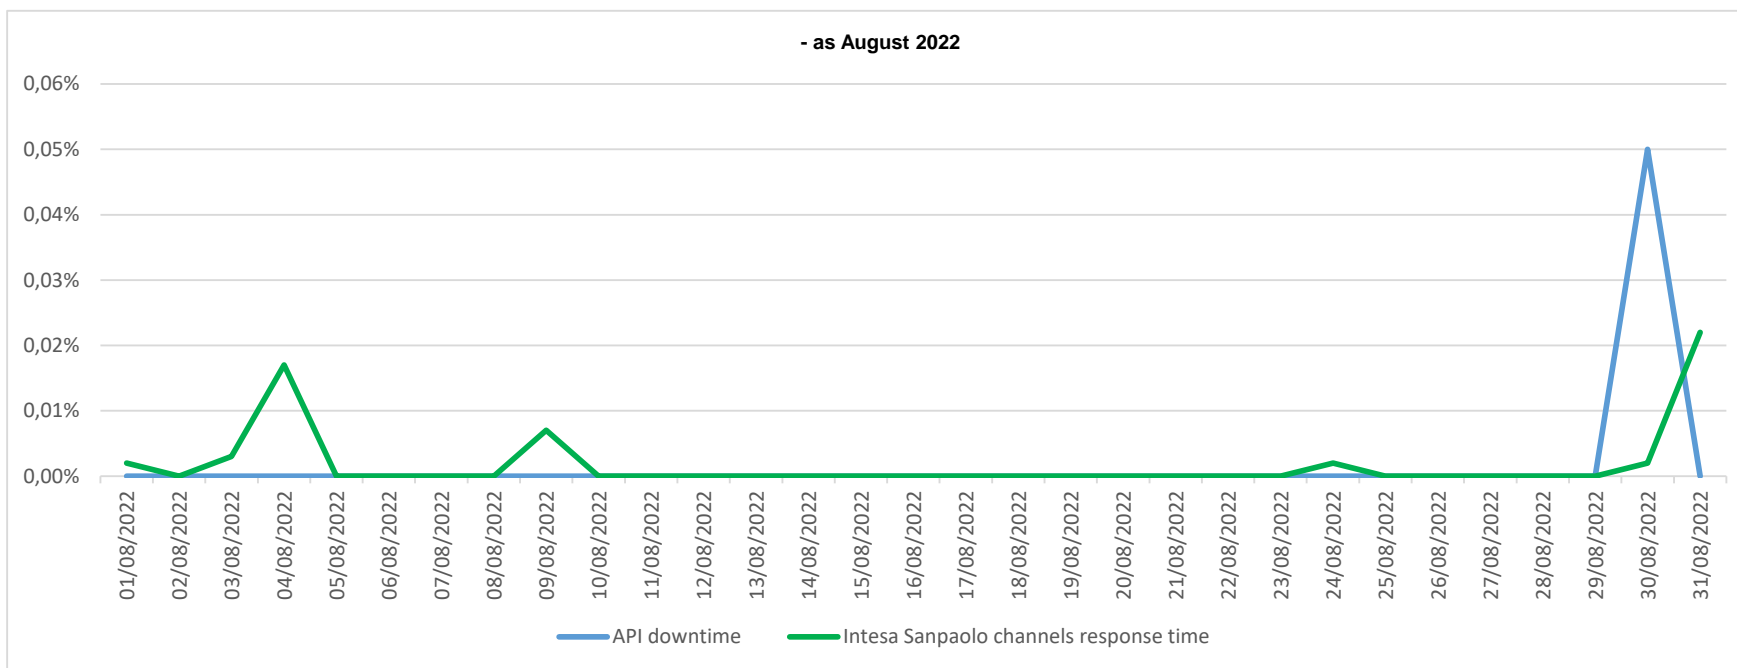

API downtime vs Intesa Sanpaolo online channels

API downtime vs Intesa Sanpaolo online channels

- as August 2022

API downtime vs Intesa Sanpaolo online channels

- as September 2022