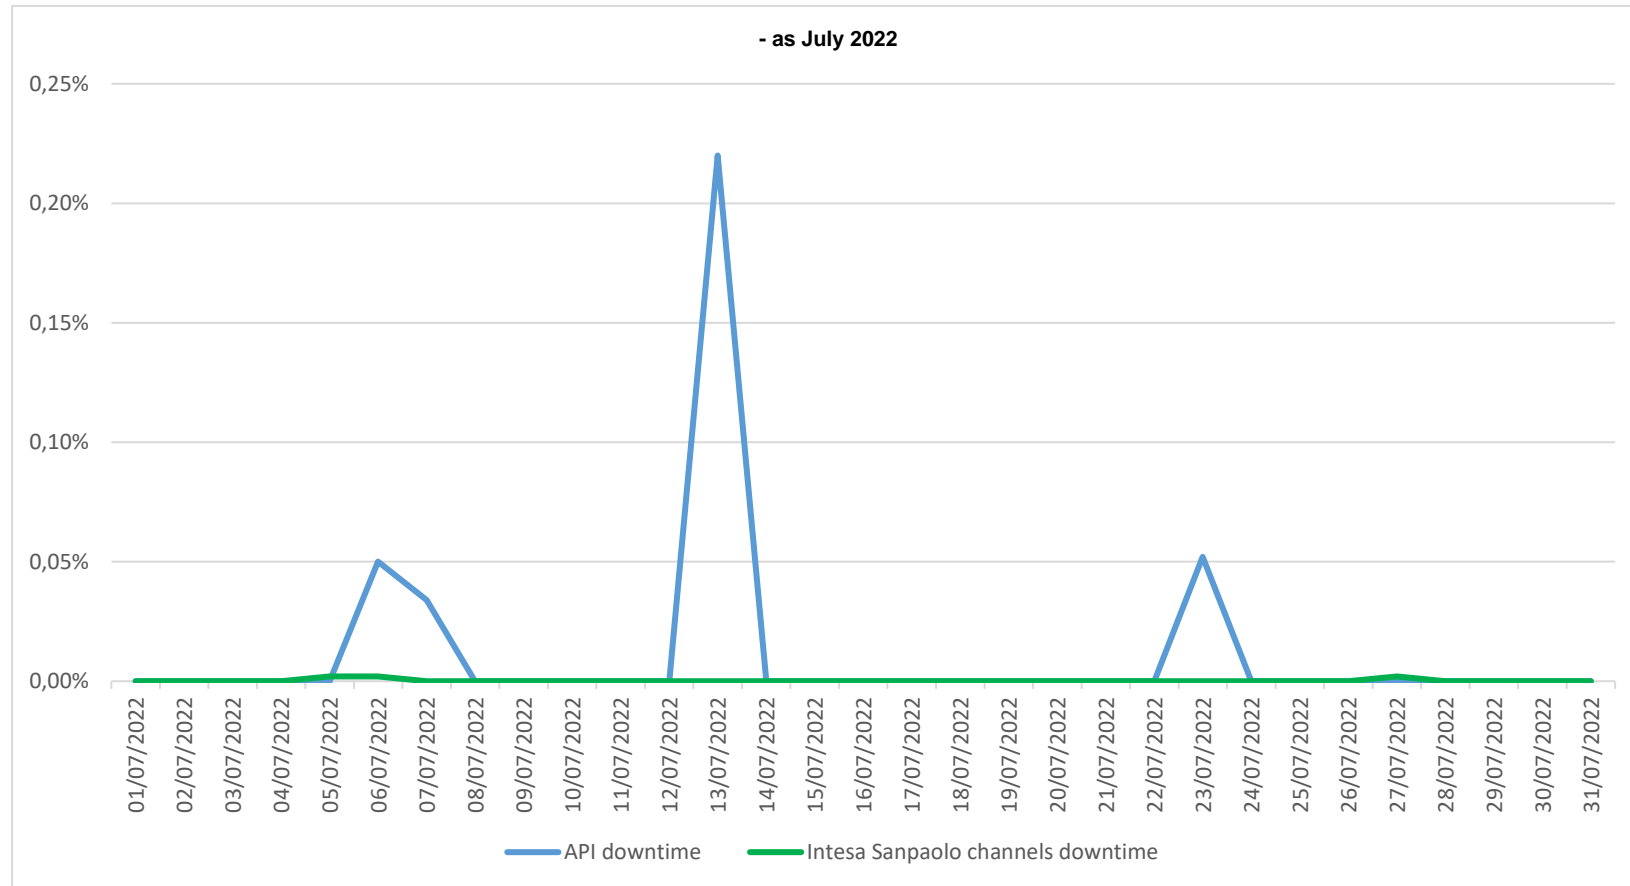

API downtime vs Intesa Sanpaolo online channels

API downtime vs Intesa Sanpaolo online channels

- as August 2022

API downtime vs Intesa Sanpaolo online channels

- as September 2022