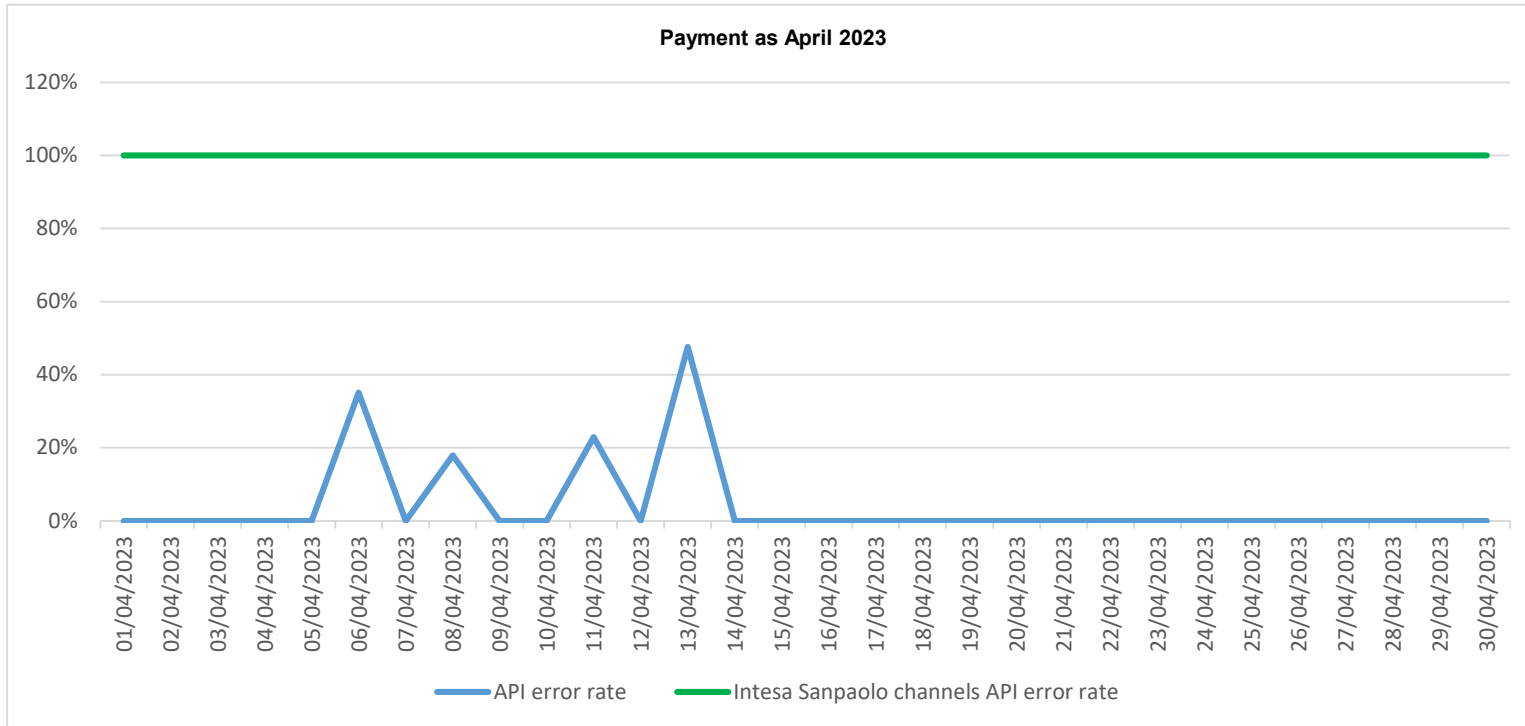

API error rate vs Intesa Sanpaolo online channels