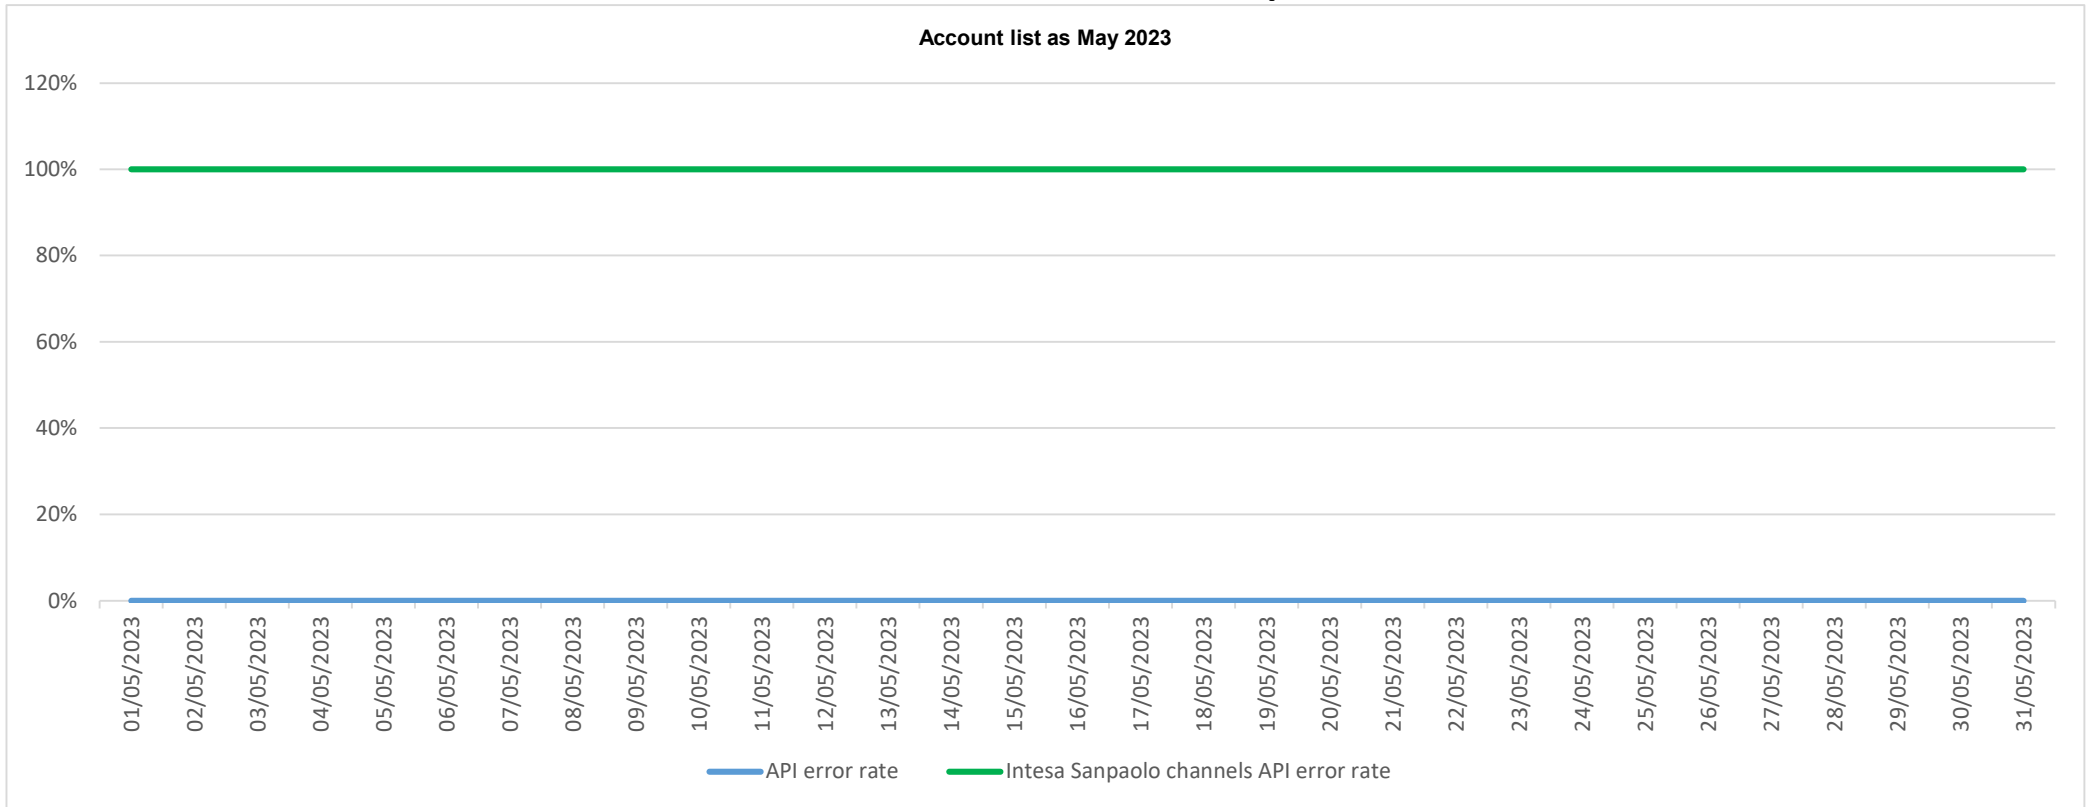

API error rate vs Intesa Sanpaolo online channels

Account list as May 2023