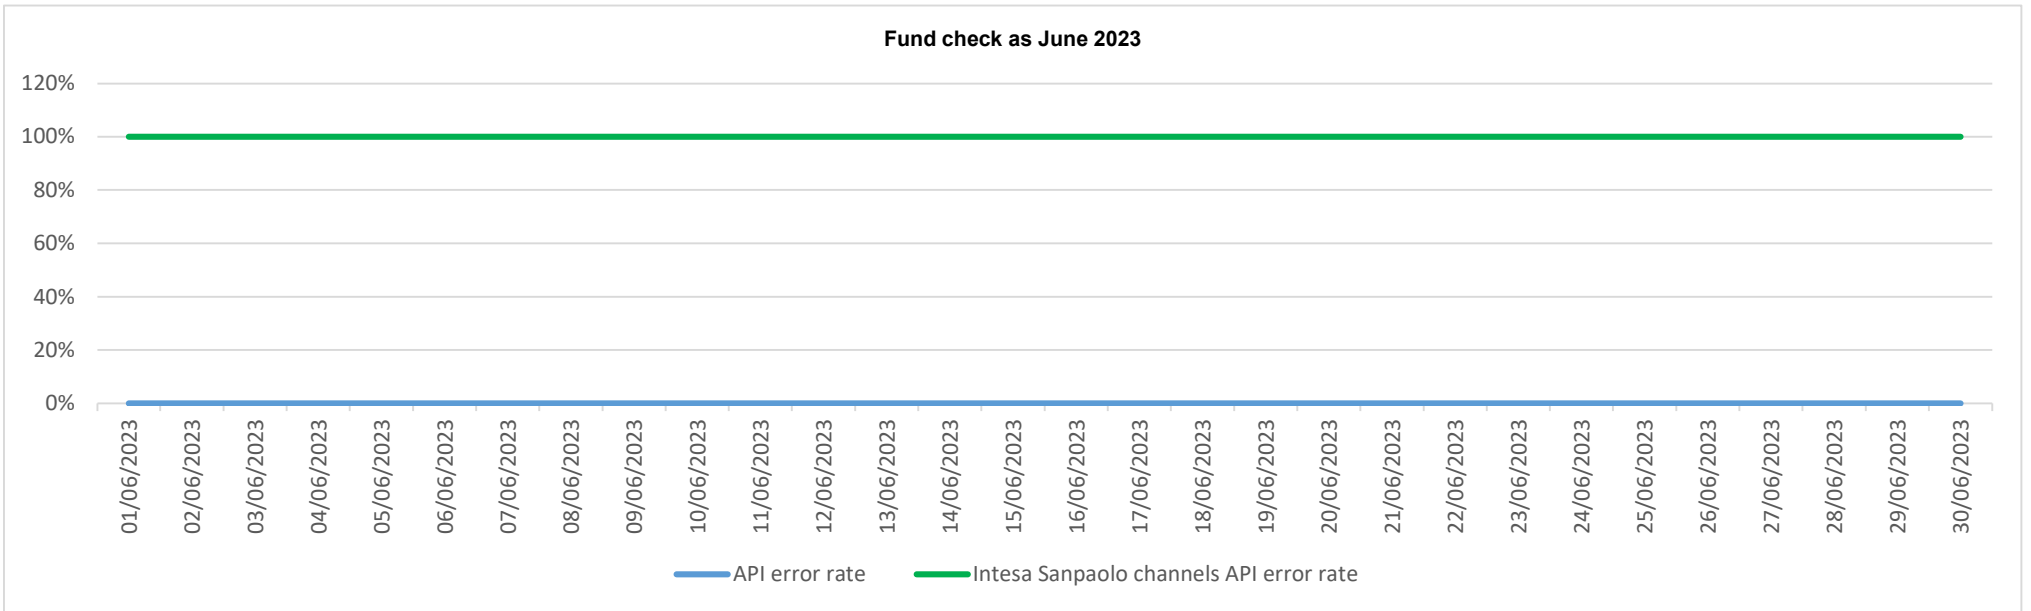

API error rate vs Intesa Sanpaolo online channels