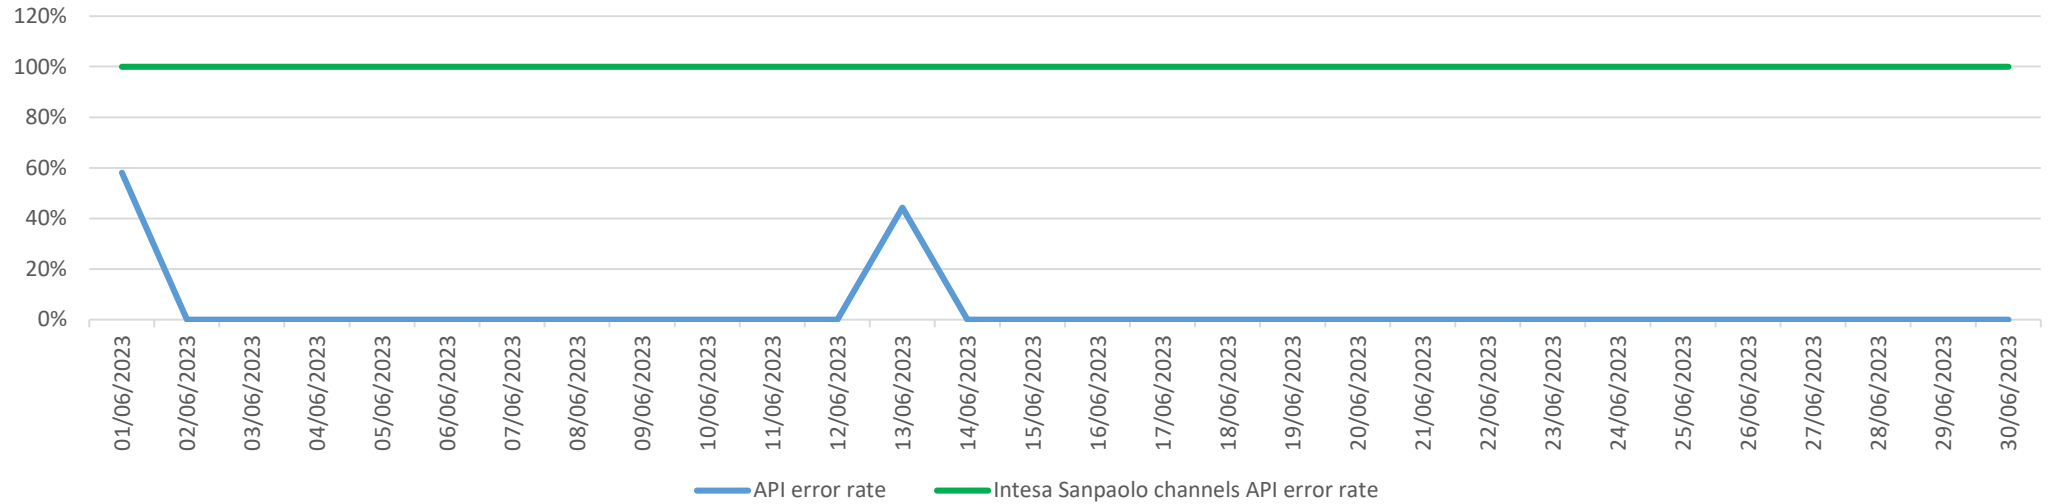

API error rate vs Intesa Sanpaolo online channels

Account list as June 2023