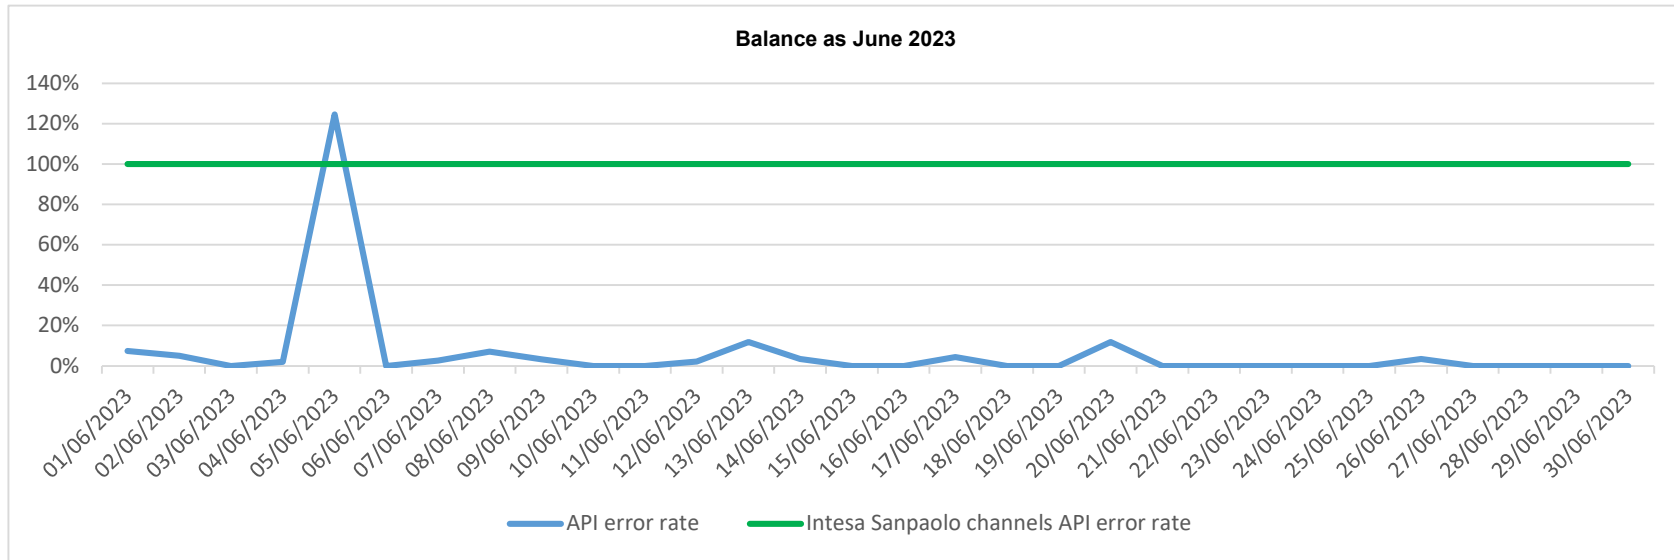

API error rate vs Intesa Sanpaolo online channels