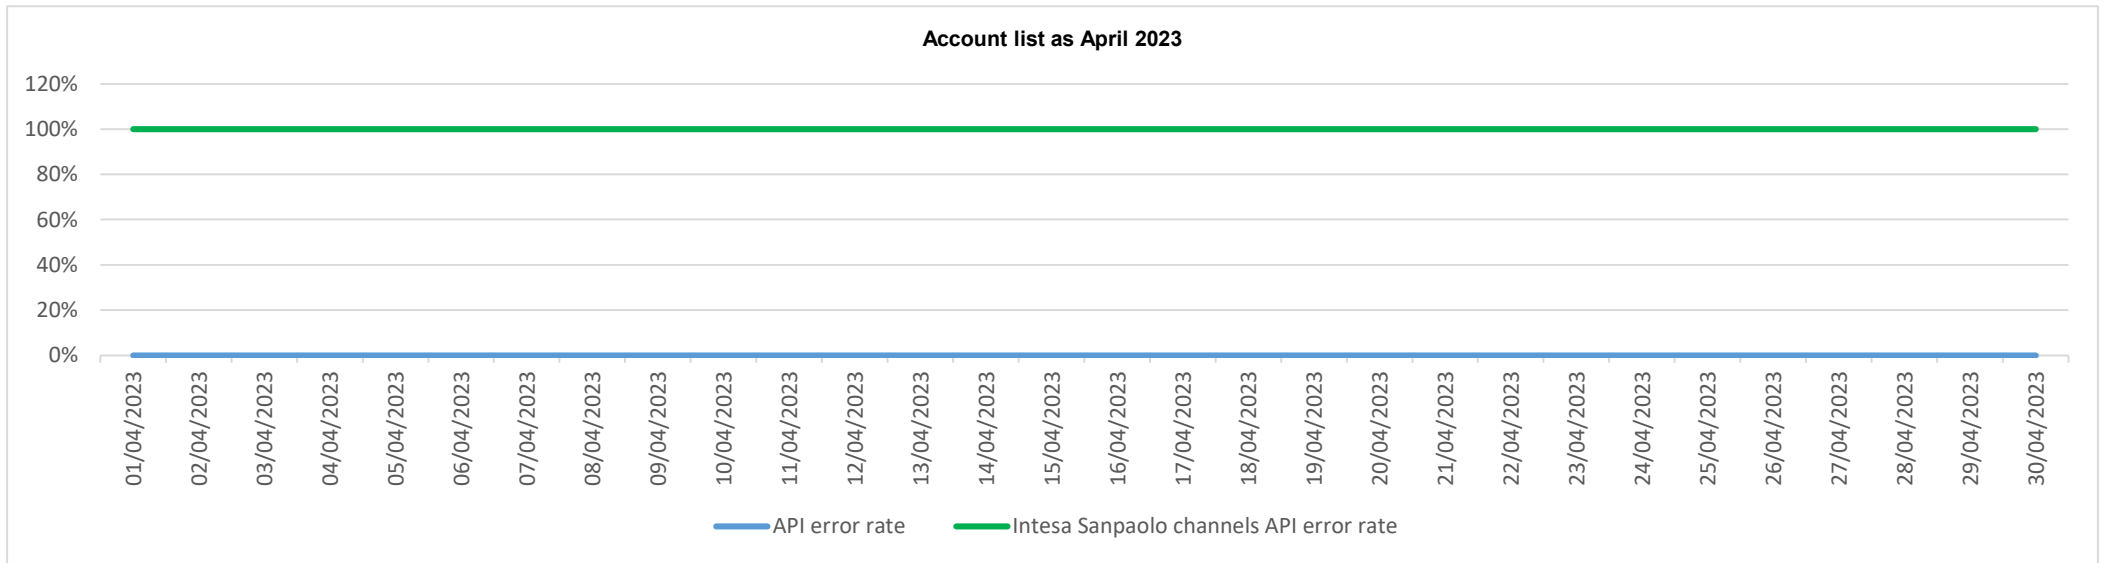

API error rate vs Intesa Sanpaolo online channels