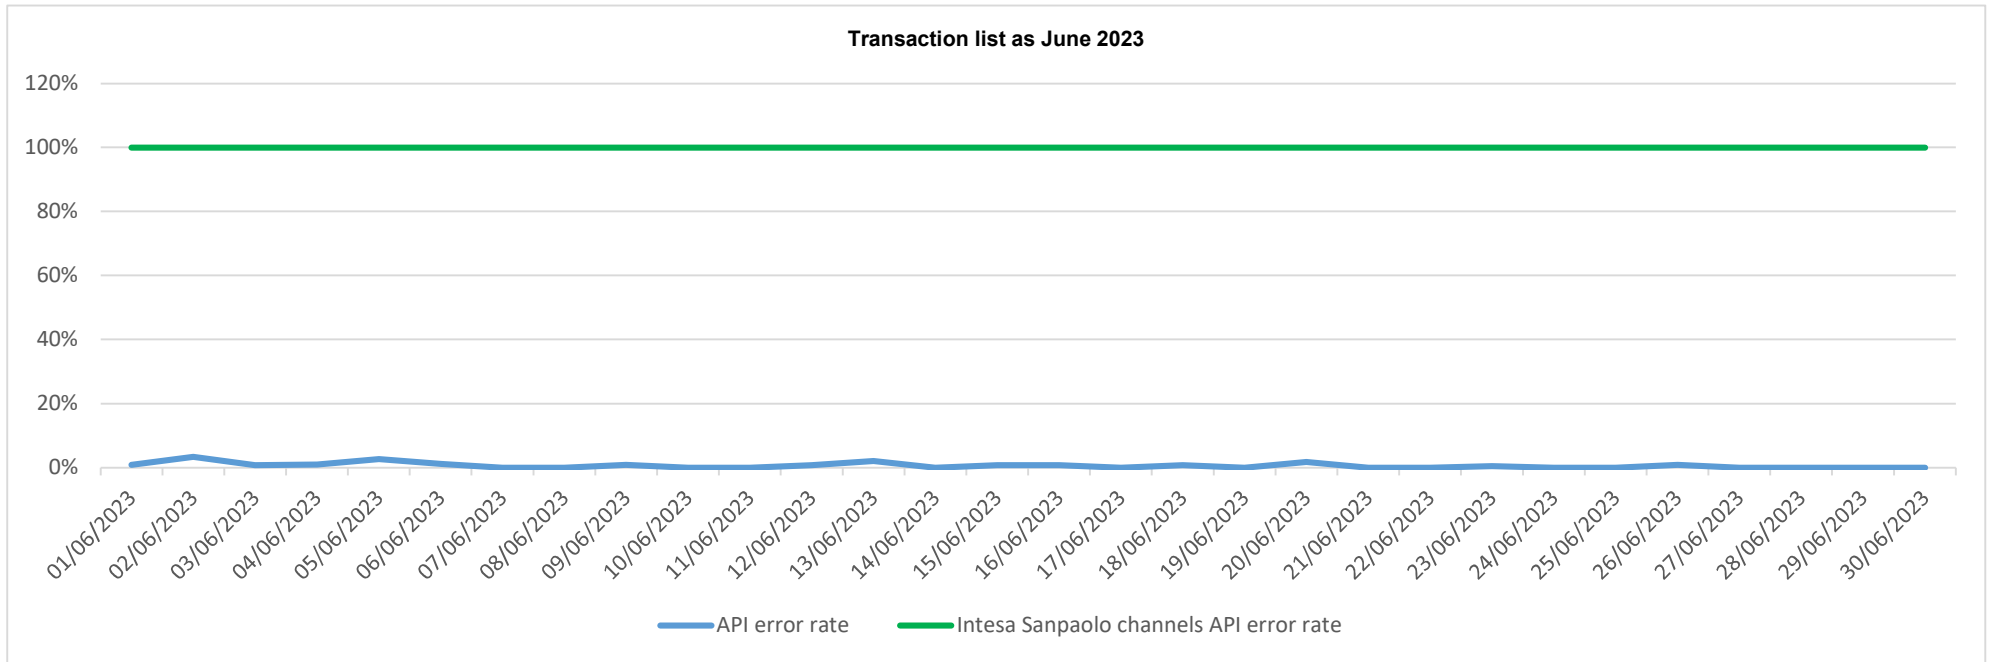

API error rate vs Intesa Sanpaolo online channels