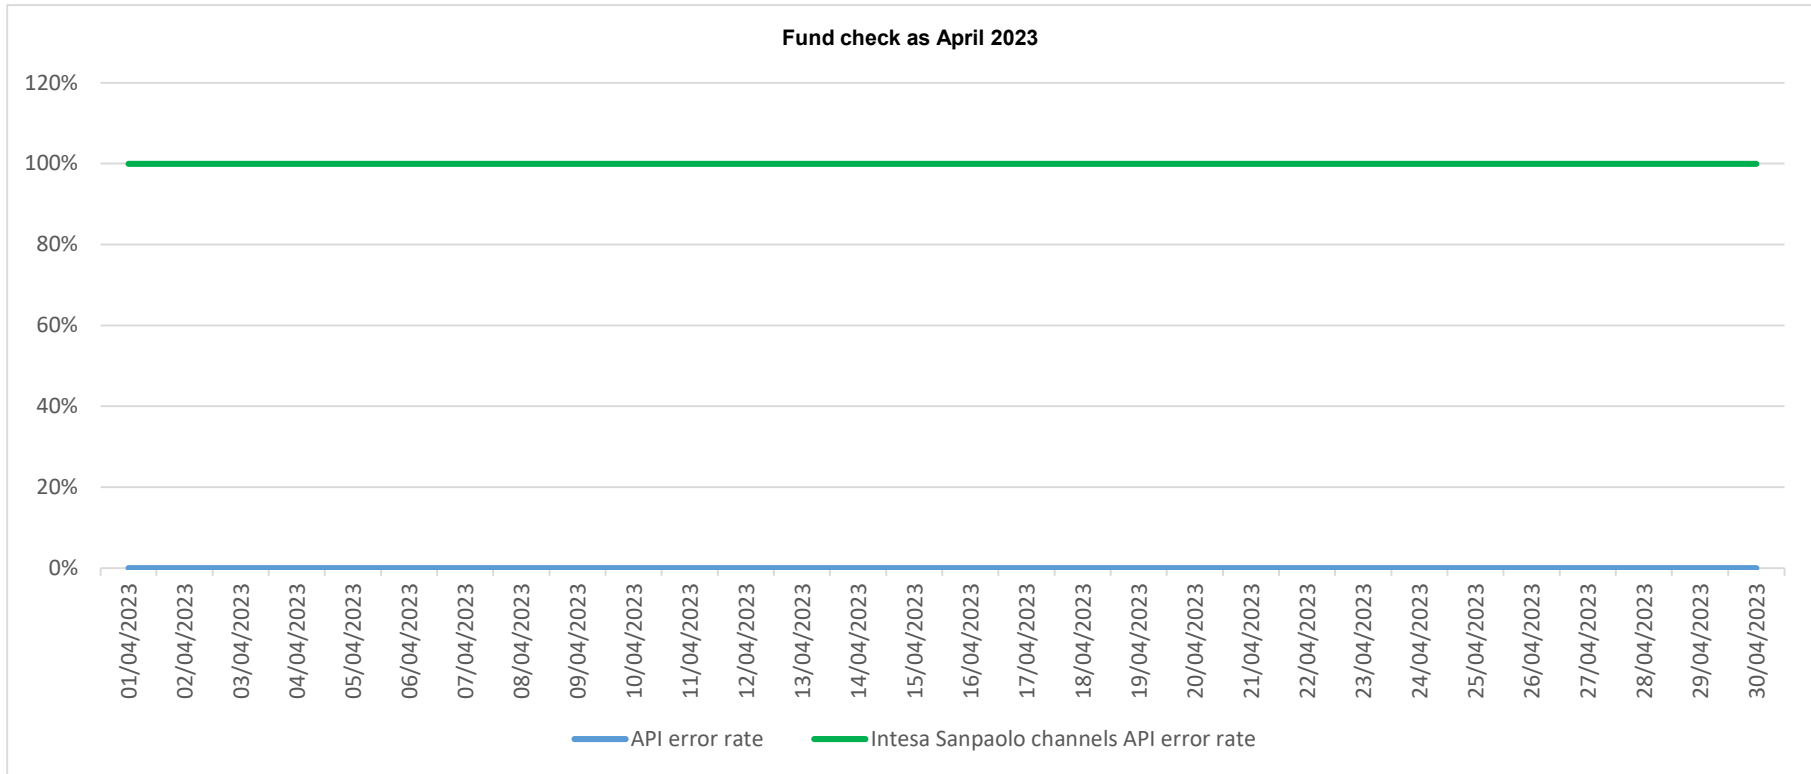

API error rate vs Intesa Sanpaolo online channels