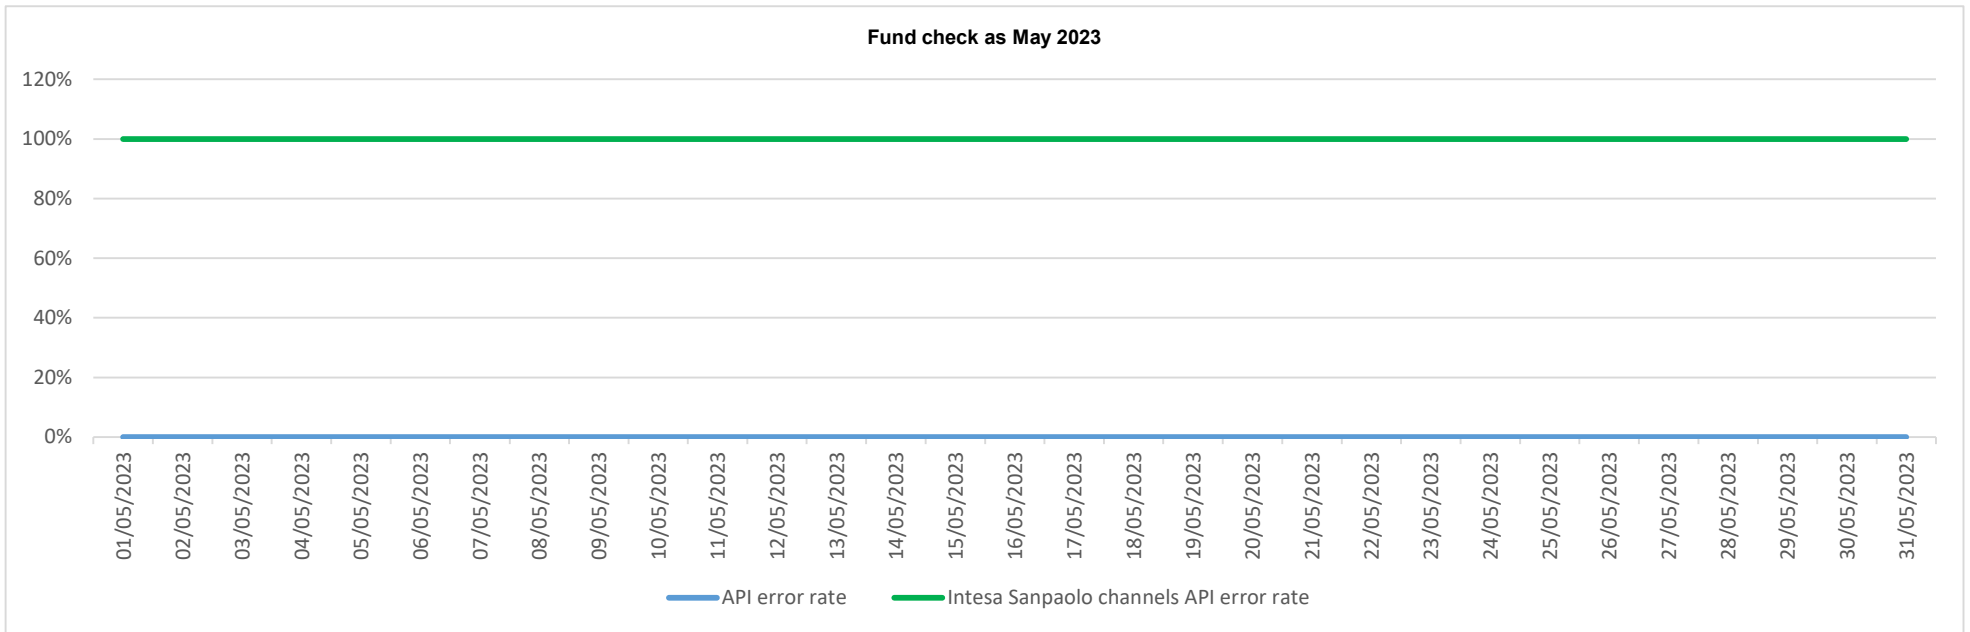

API error rate vs Intesa Sanpaolo online channels