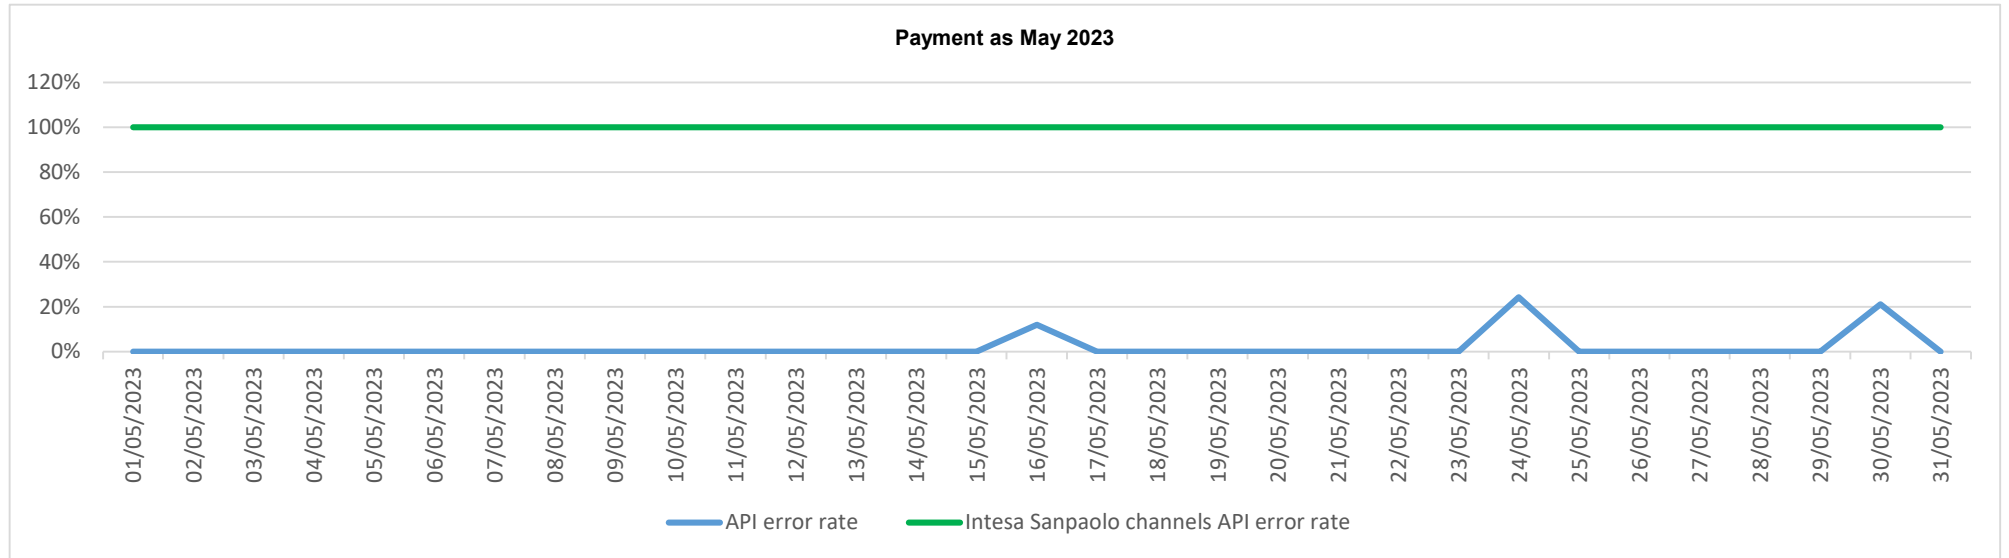

API error rate vs Intesa Sanpaolo online channels