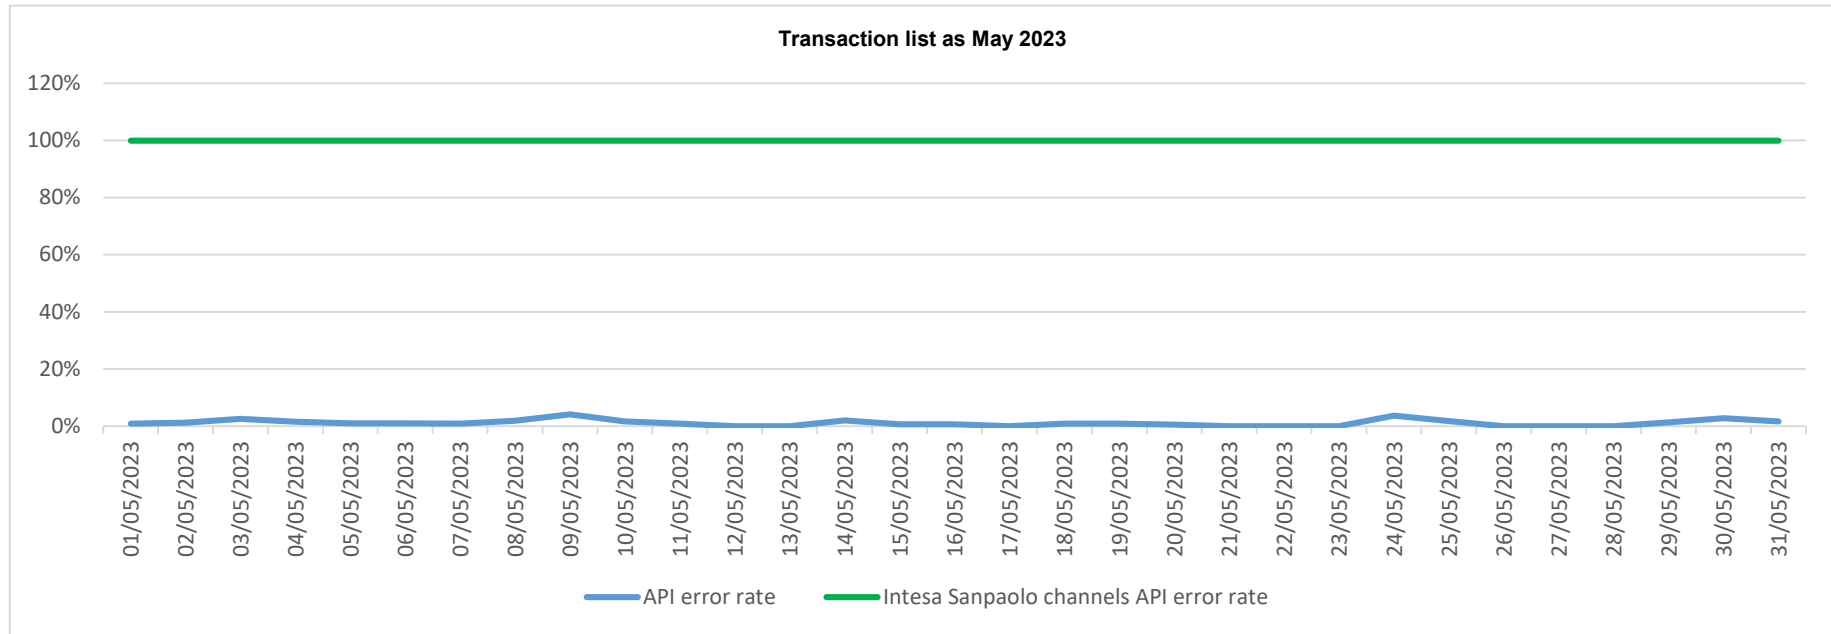

API error rate vs Intesa Sanpaolo online channels