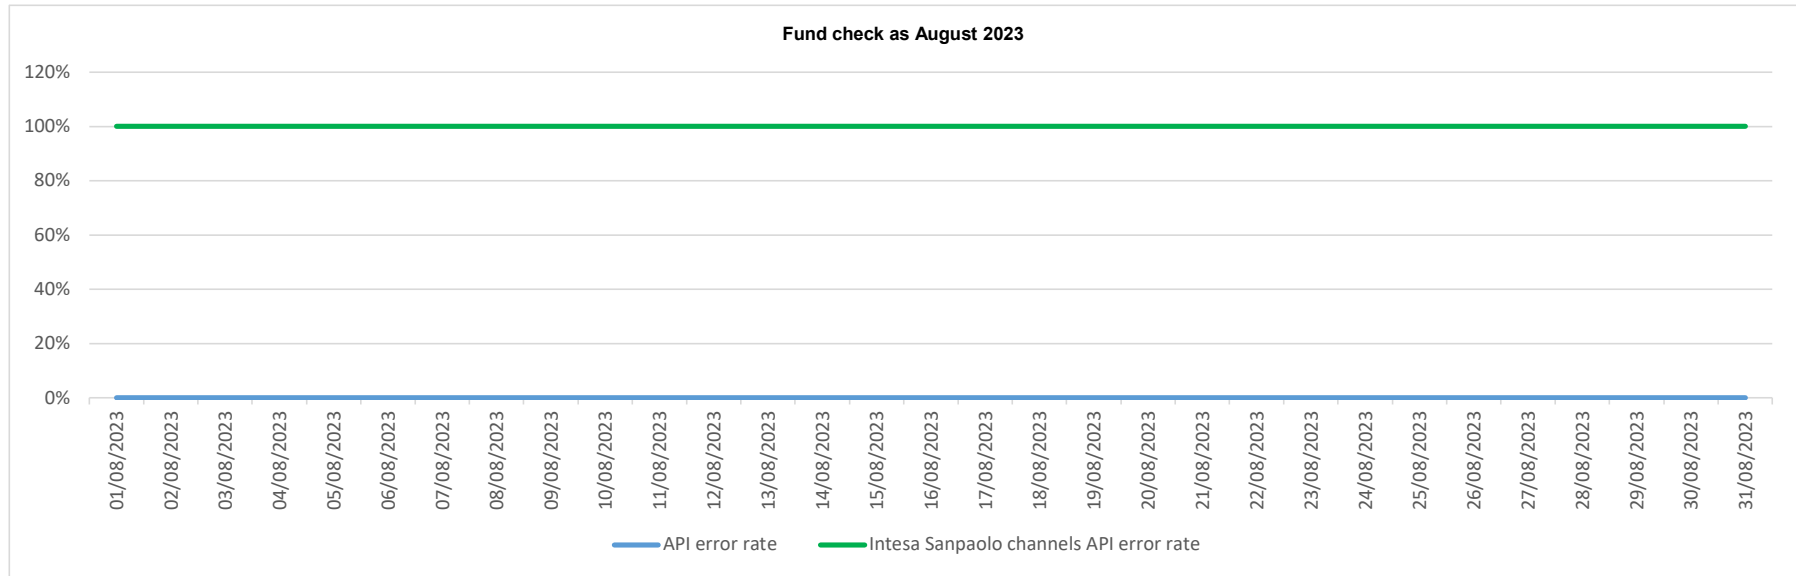

API error rate vs Intesa Sanpaolo online channels