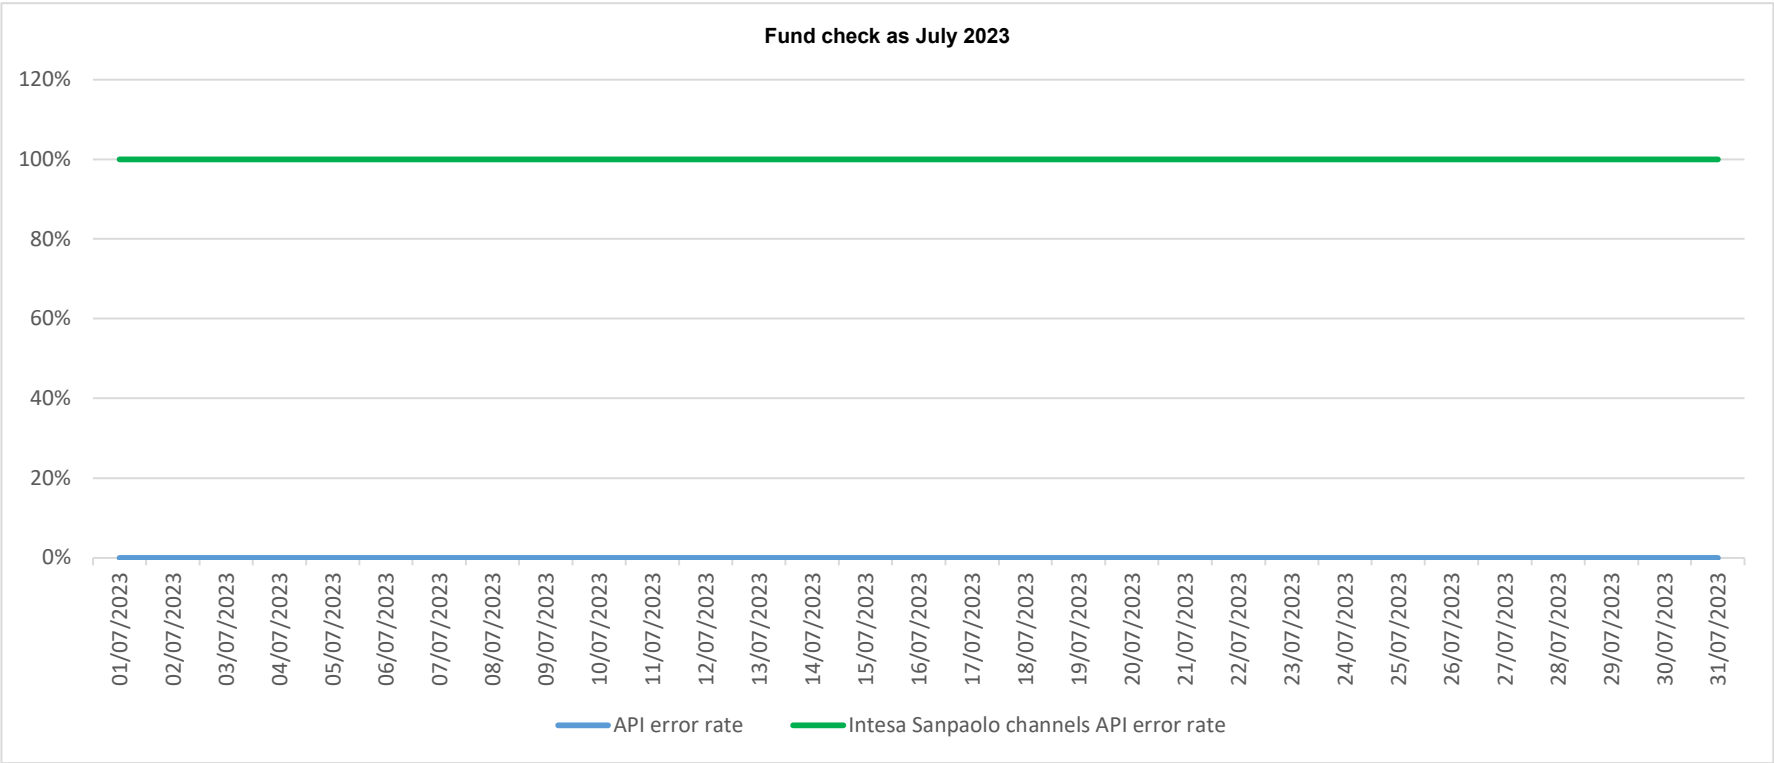

API error rate vs Intesa Sanpaolo online channels