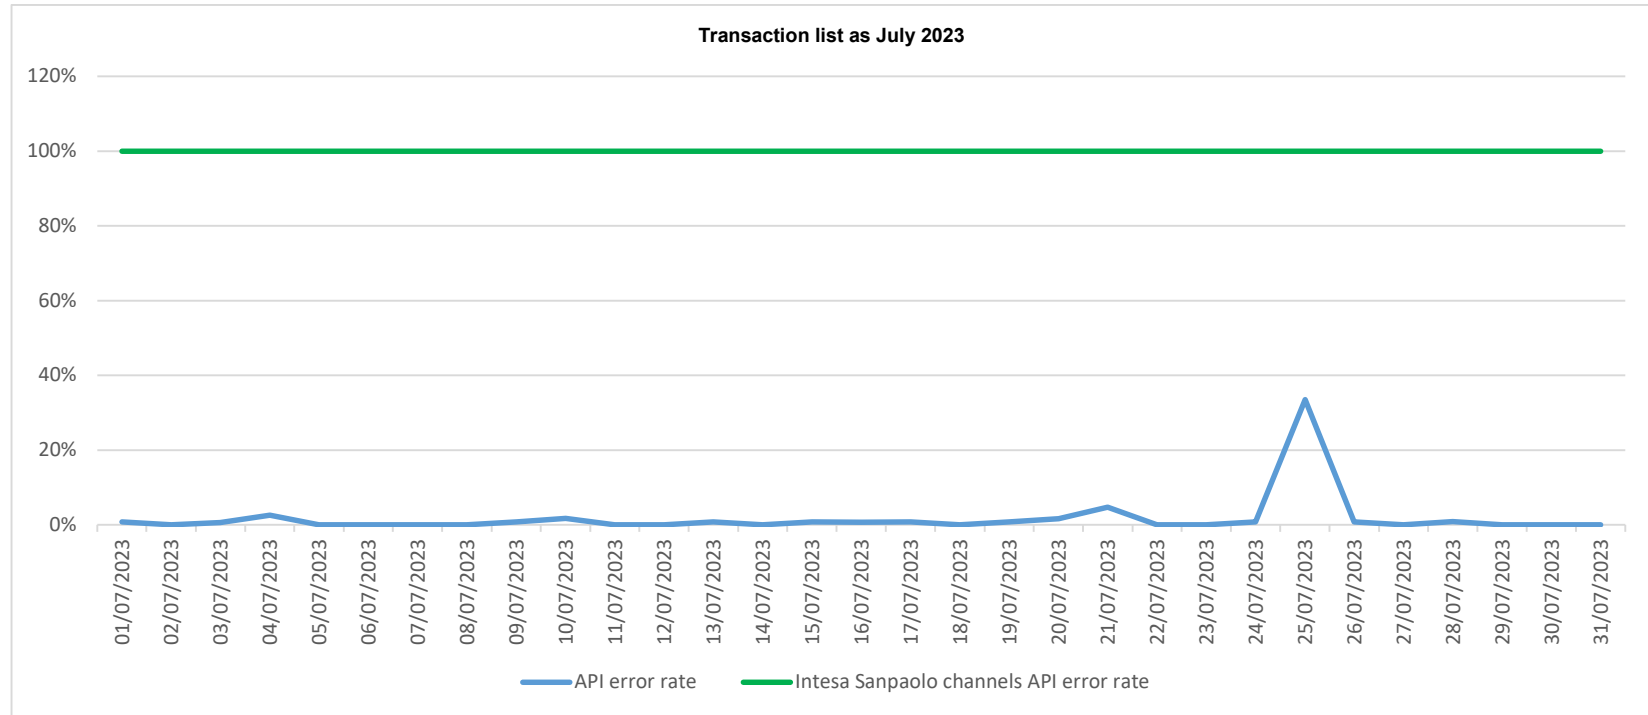

API error rate vs Intesa Sanpaolo online channels

API error rate vs Intesa Sanpaolo online channels

API error rate vs Intesa Sanpaolo online channels

API error rate vs Intesa Sanpaolo online channels

API error rate vs Intesa Sanpaolo online channels