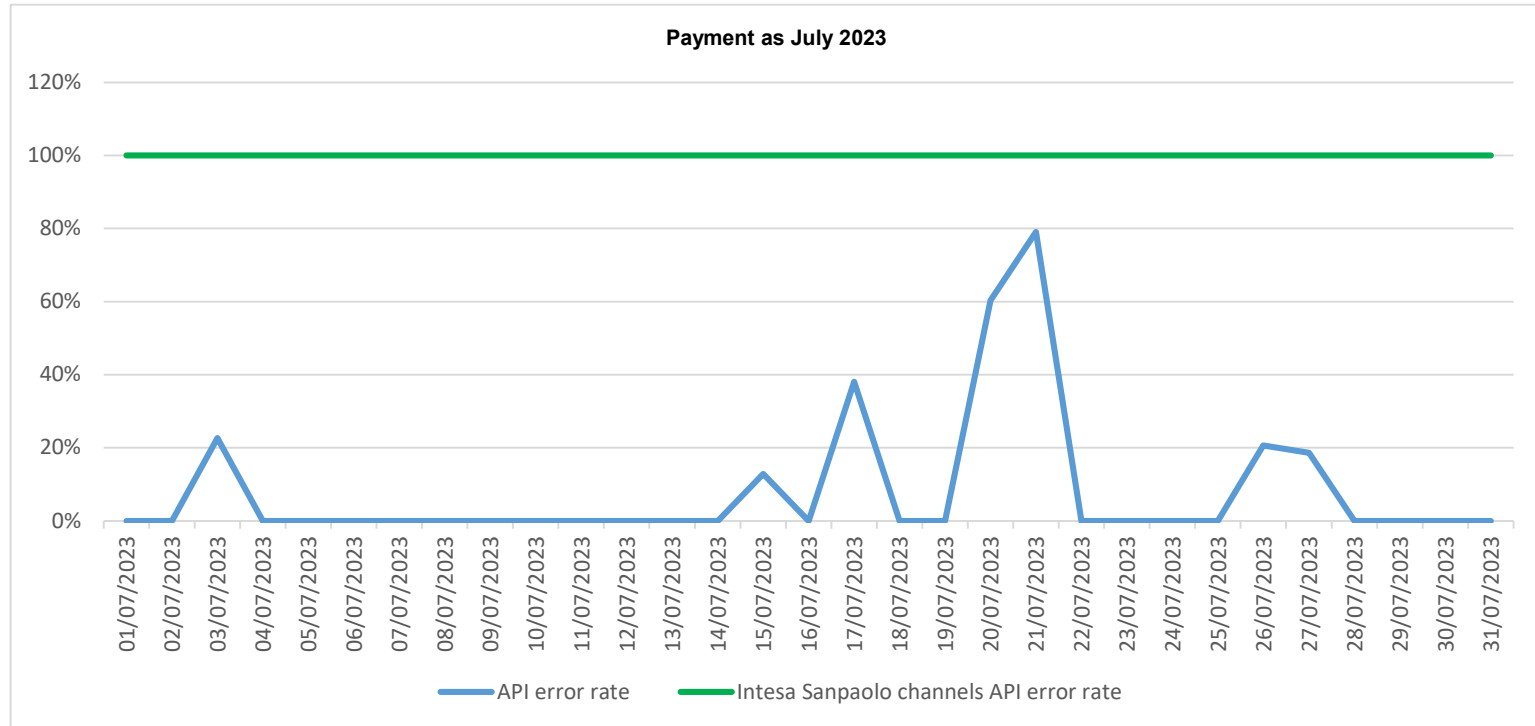

API error rate vs Intesa Sanpaolo online channels

API error rate vs Intesa Sanpaolo online channels

API error rate vs Intesa Sanpaolo online channels

API error rate vs Intesa Sanpaolo online channels

API error rate vs Intesa Sanpaolo online channels