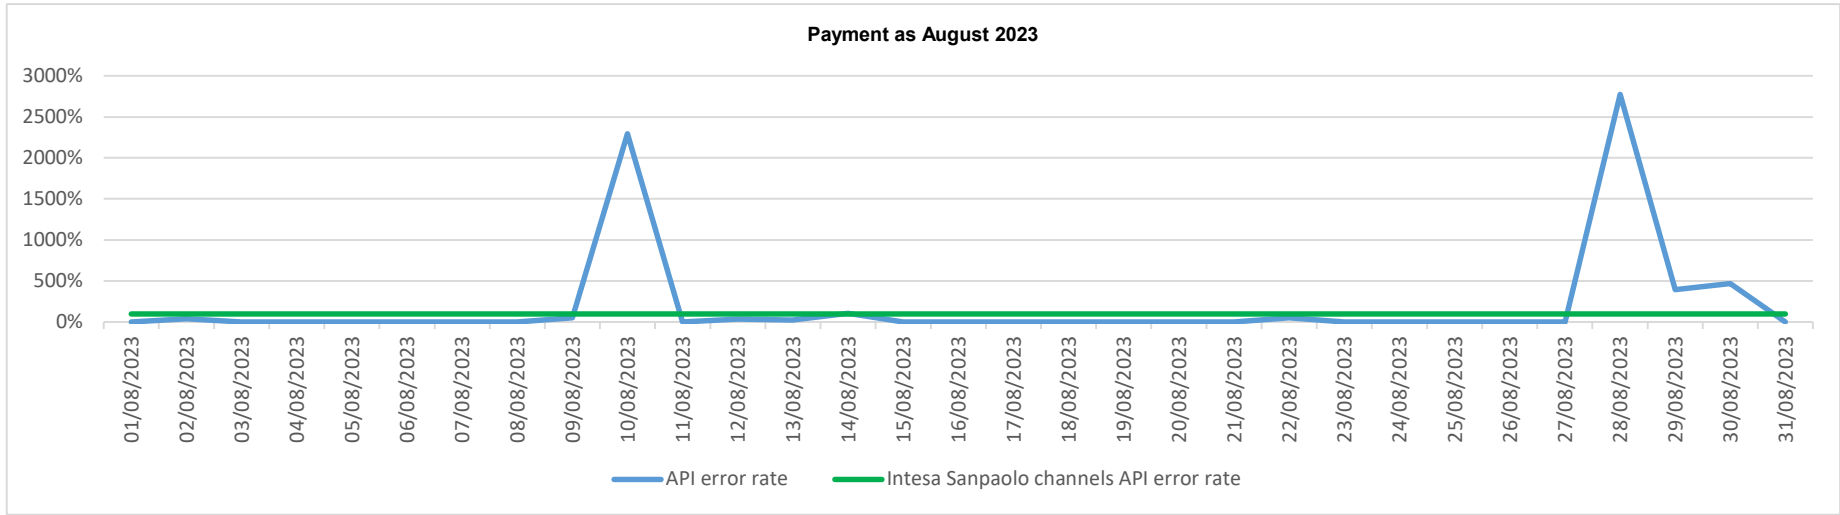

API error rate vs Intesa Sanpaolo online channels