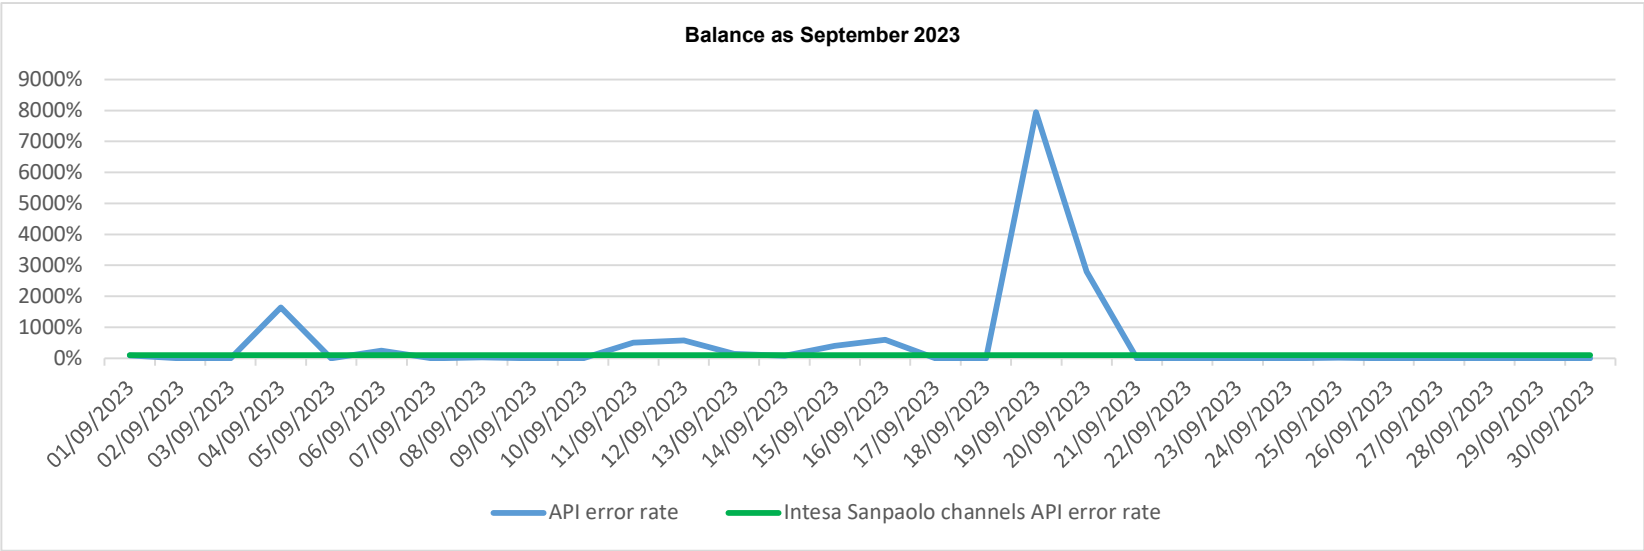

API error rate vs Intesa Sanpaolo online channels