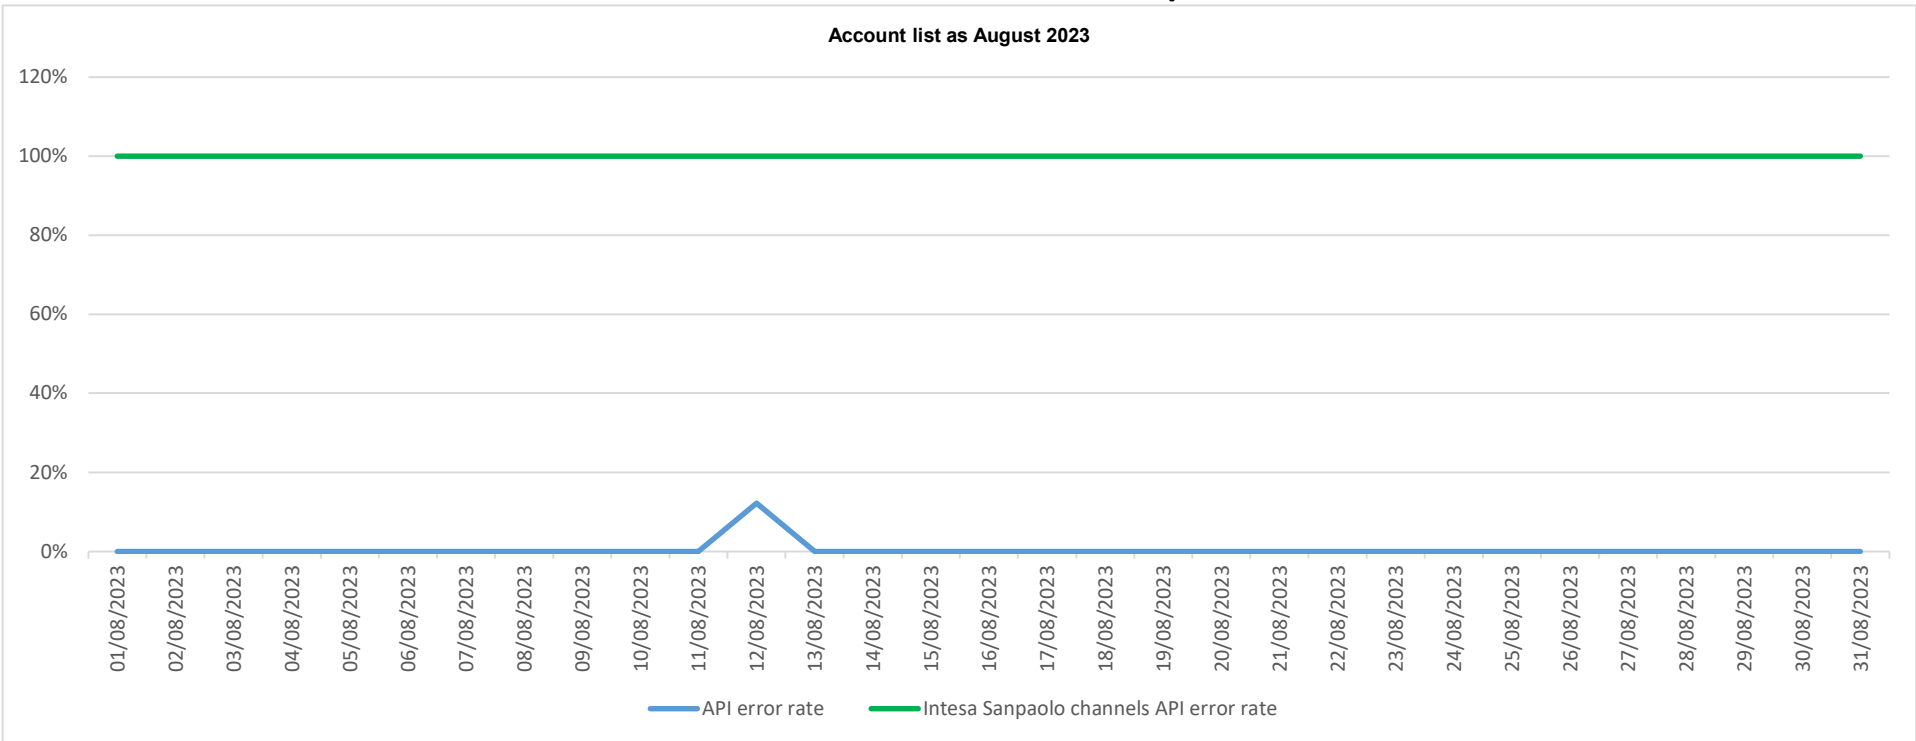

API error rate vs Intesa Sanpaolo online channels

Account list as July 2023

API error rate vs Intesa Sanpaolo online channels

Account list as August 2023

API error rate vs Intesa Sanpaolo online channels

Account list as September 2023