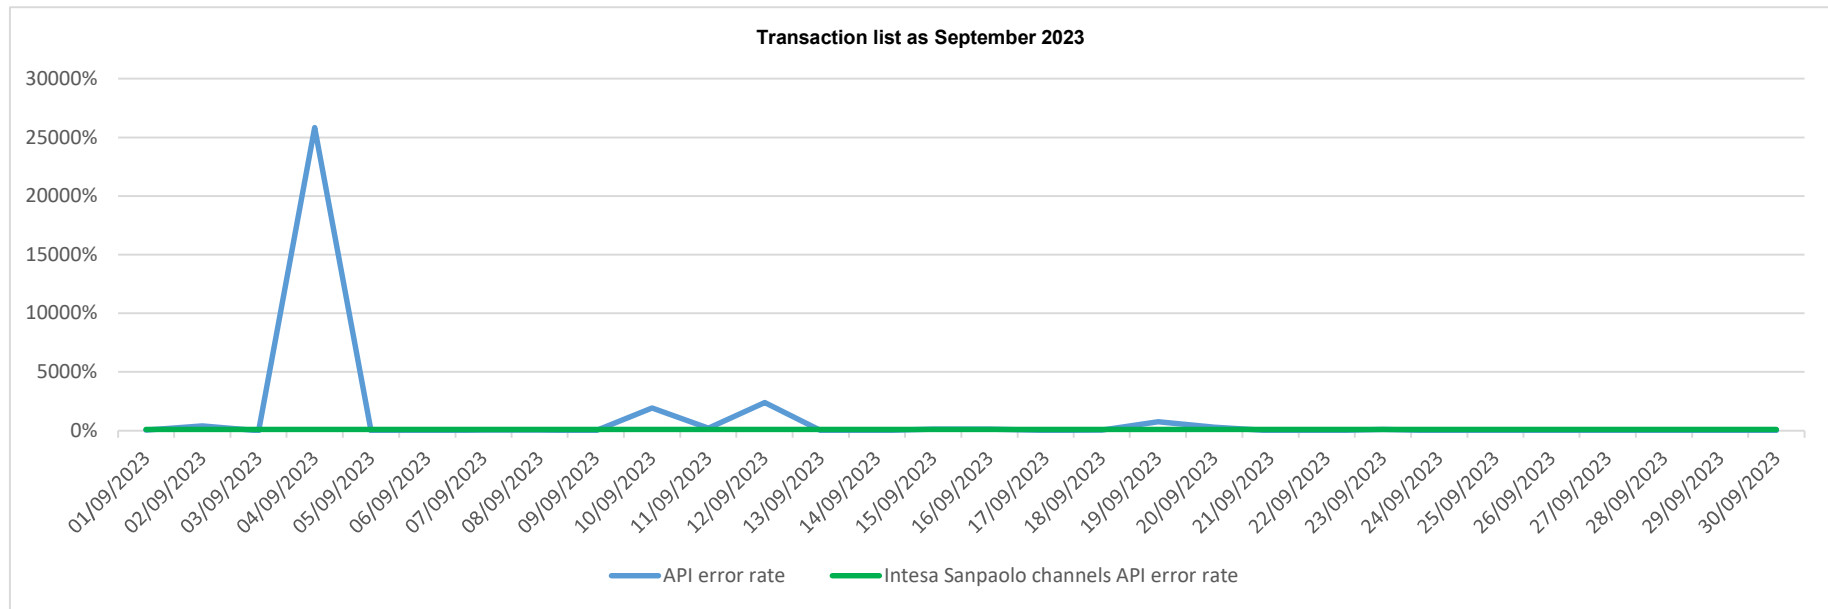

API error rate vs Intesa Sanpaolo online channels