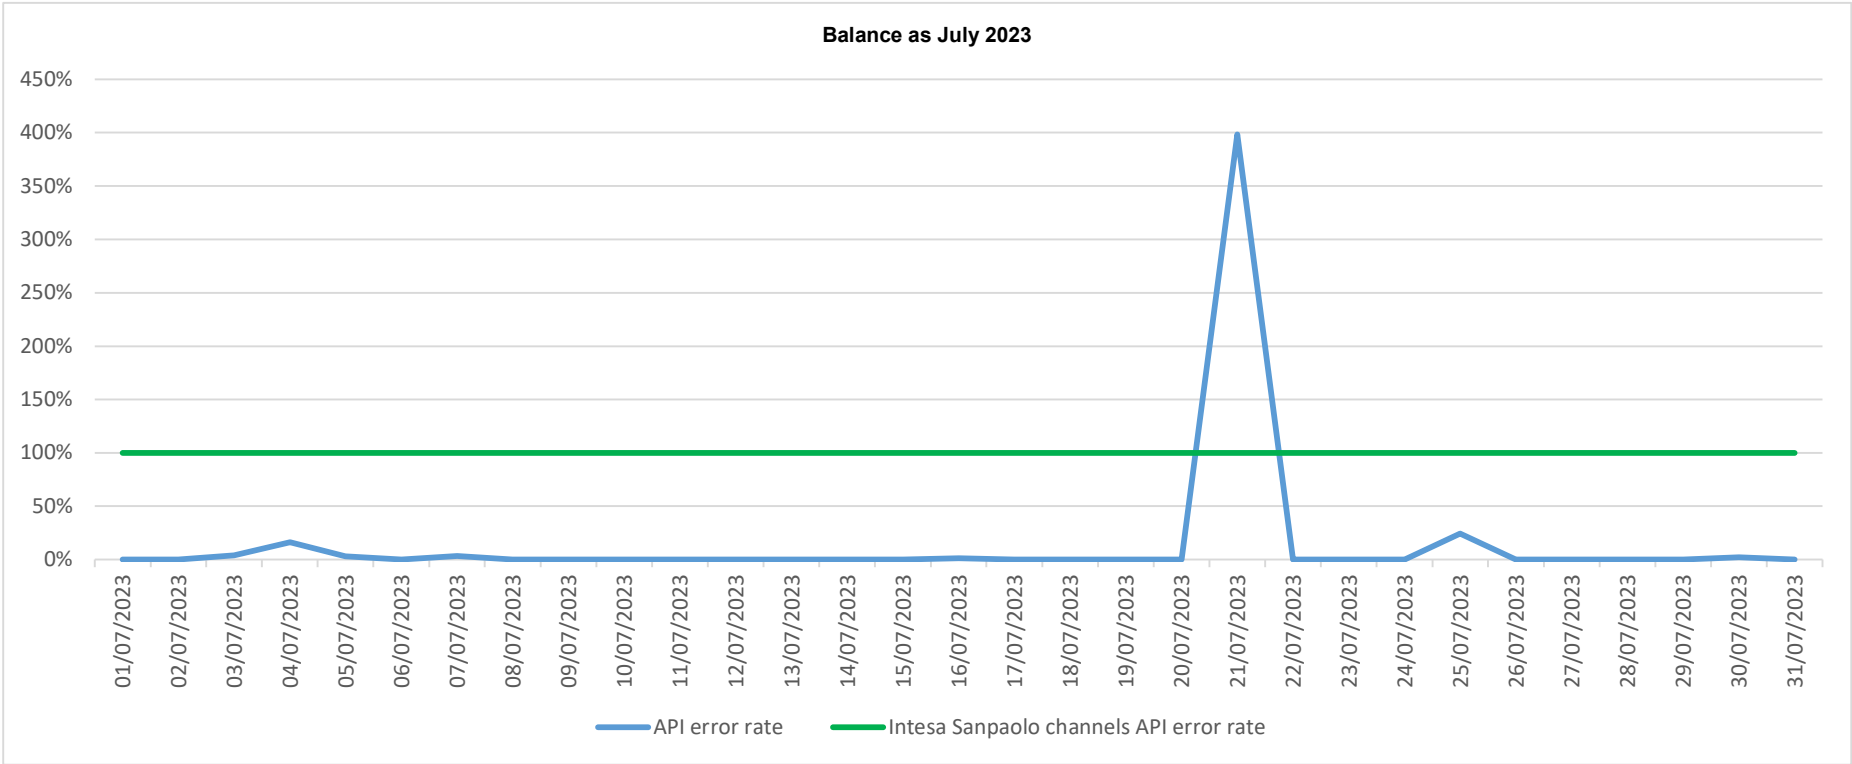

API error rate vs Intesa Sanpaolo online channels