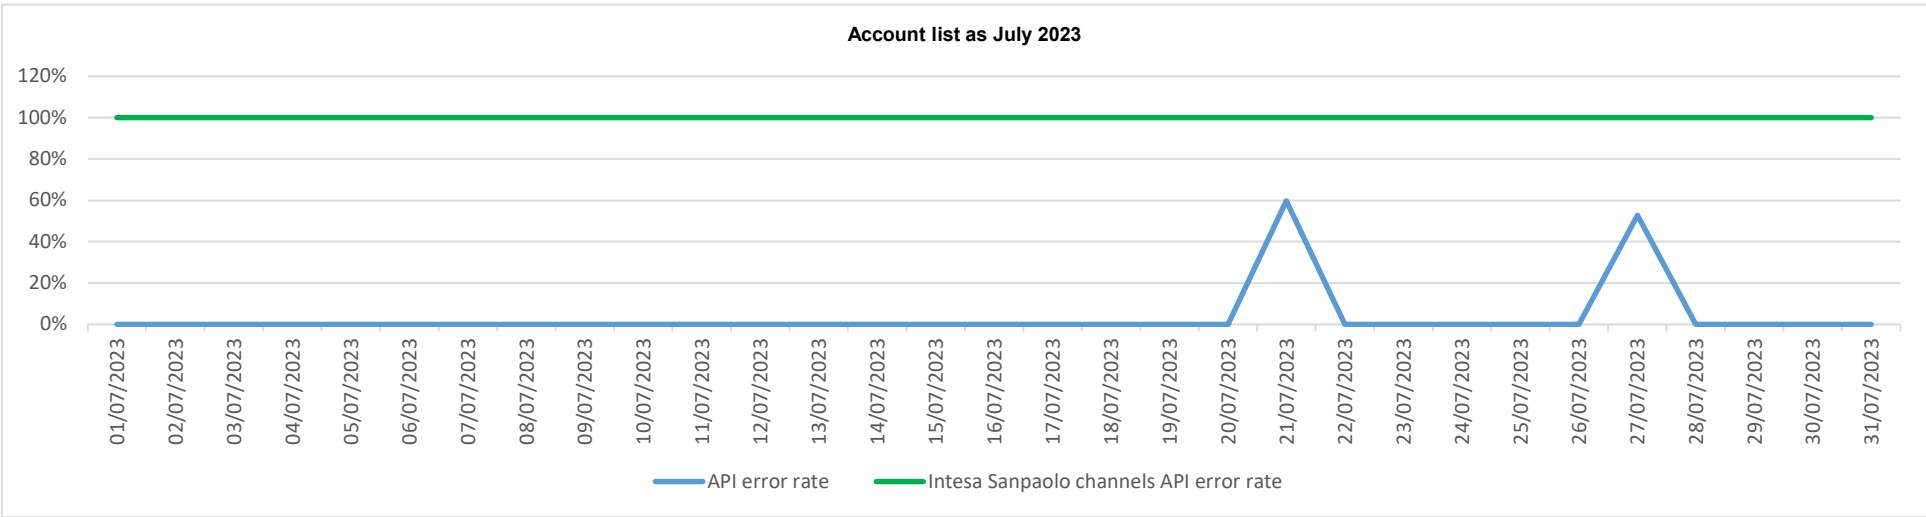

API error rate vs Intesa Sanpaolo online channels

Account list as July 2023

API error rate vs Intesa Sanpaolo online channels

Account list as August 2023

API error rate vs Intesa Sanpaolo online channels

Account list as September 2023