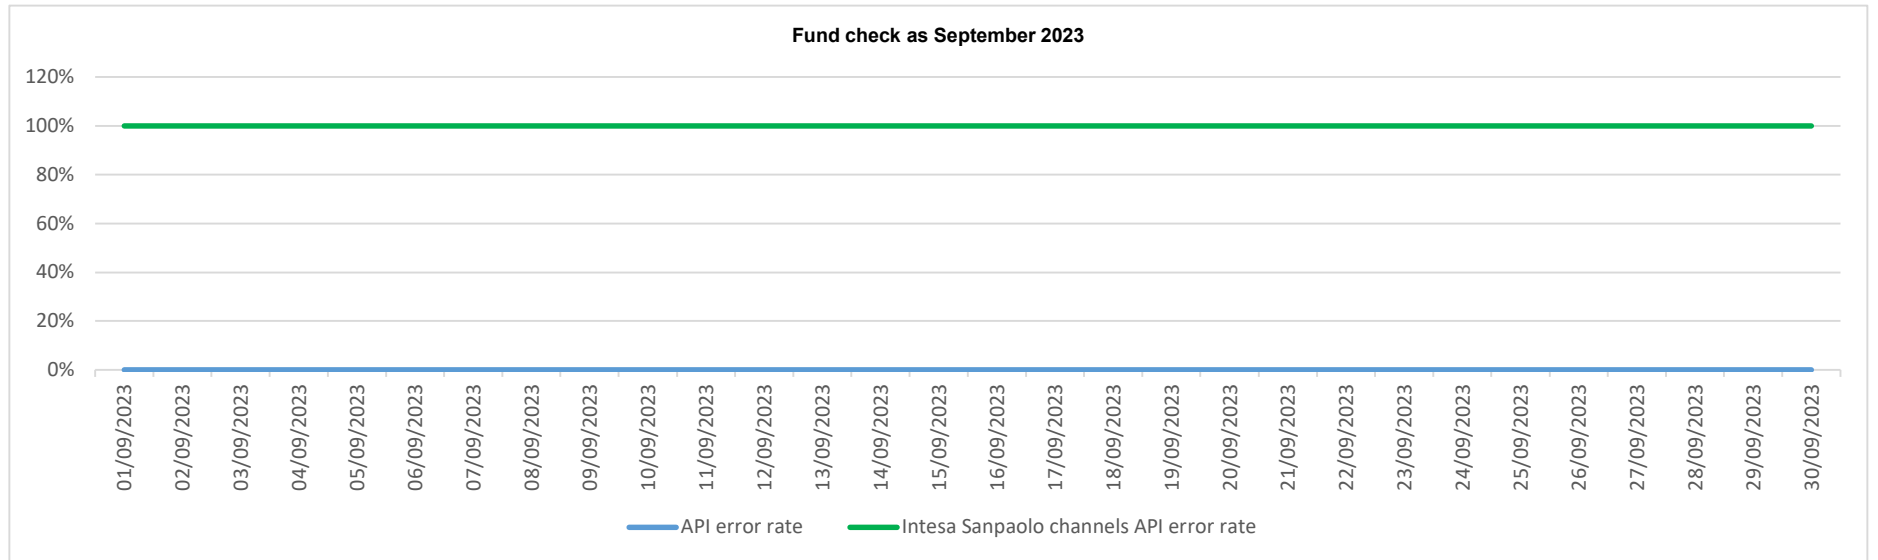

API error rate vs Intesa Sanpaolo online channels

API error rate vs Intesa Sanpaolo online channels

API error rate vs Intesa Sanpaolo online channels

API error rate vs Intesa Sanpaolo online channels

API error rate vs Intesa Sanpaolo online channels