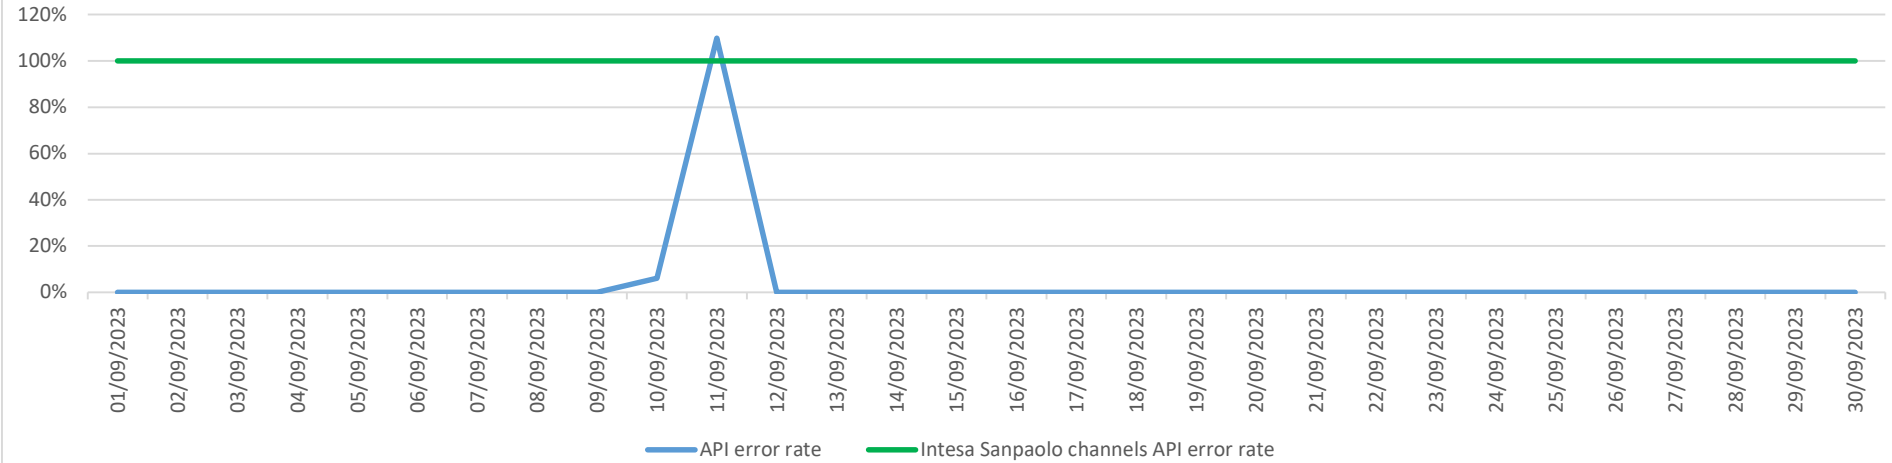

API error rate vs Intesa Sanpaolo online channels

Account list as July 2023

API error rate vs Intesa Sanpaolo online channels

Account list as August 2023

API error rate vs Intesa Sanpaolo online channels

Account list as September 2023