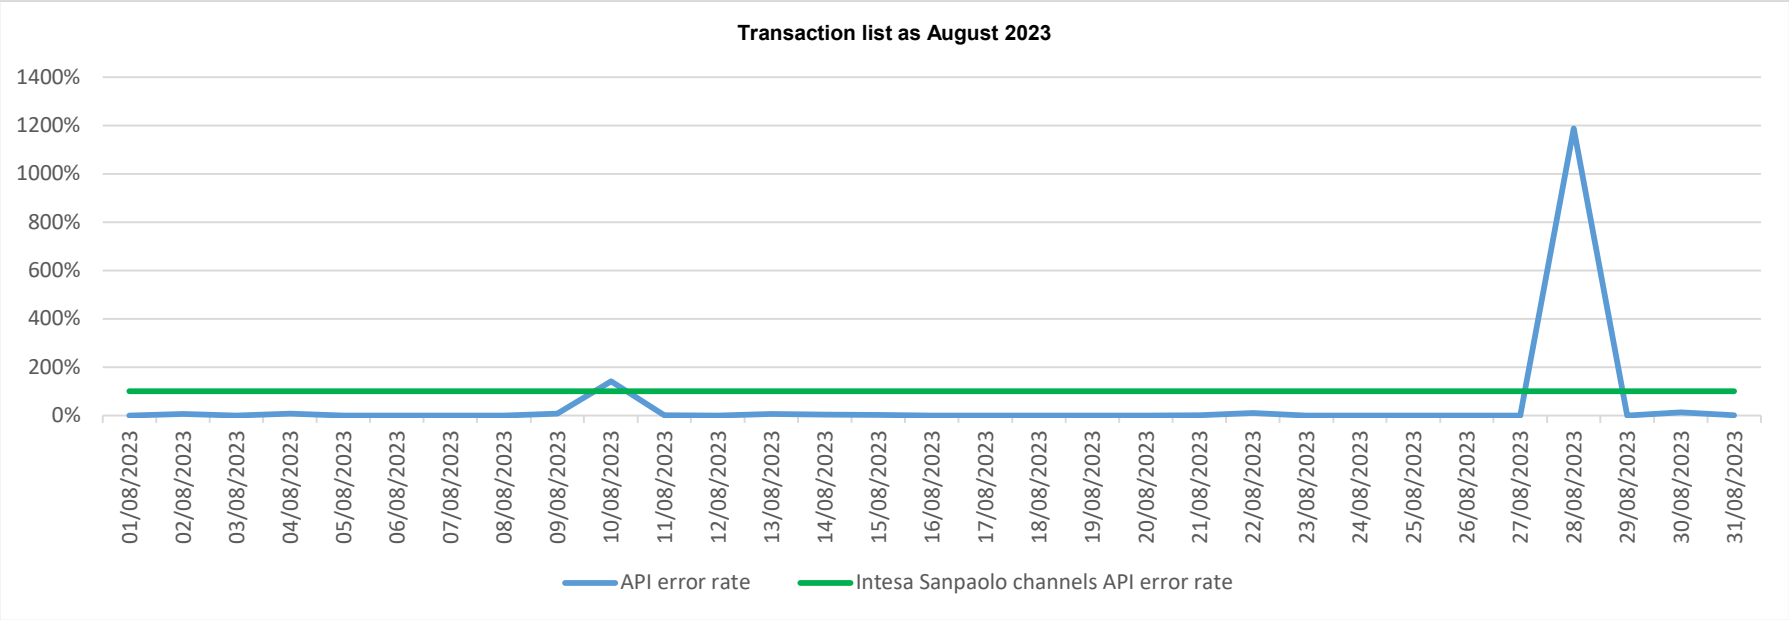

API error rate vs Intesa Sanpaolo online channels

API error rate vs Intesa Sanpaolo online channels

API error rate vs Intesa Sanpaolo online channels

API error rate vs Intesa Sanpaolo online channels

API error rate vs Intesa Sanpaolo online channels