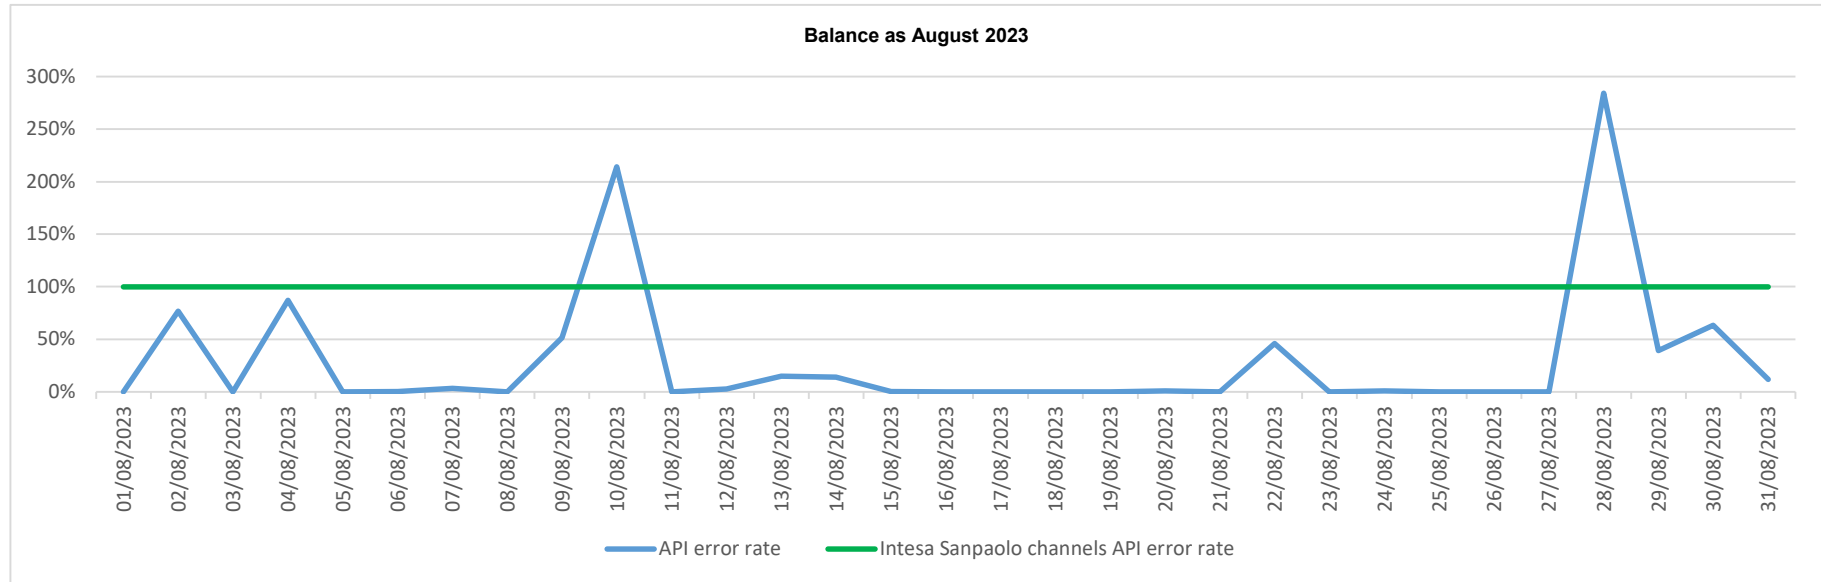

API error rate vs Intesa Sanpaolo online channels