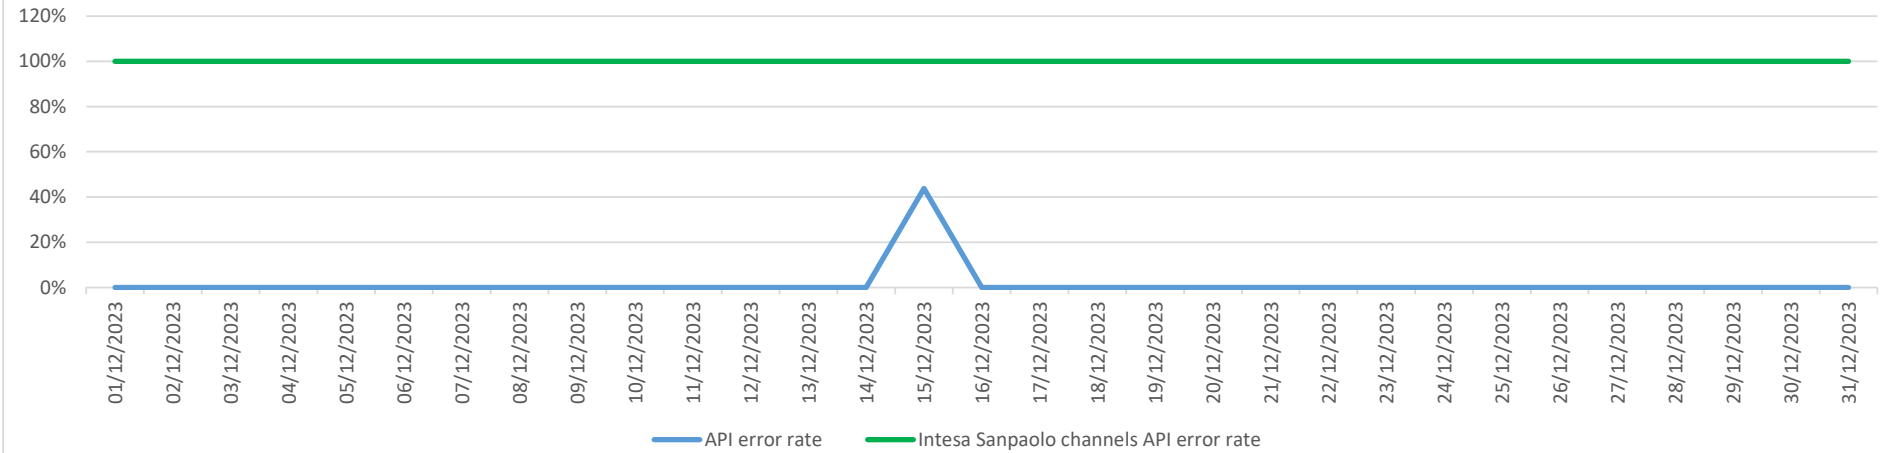

API error rate vs Intesa Sanpaolo online channels

API error rate vs Intesa Sanpaolo online channels

Account list as November 2023

API error rate vs Intesa Sanpaolo online channels

Account list as December 2023