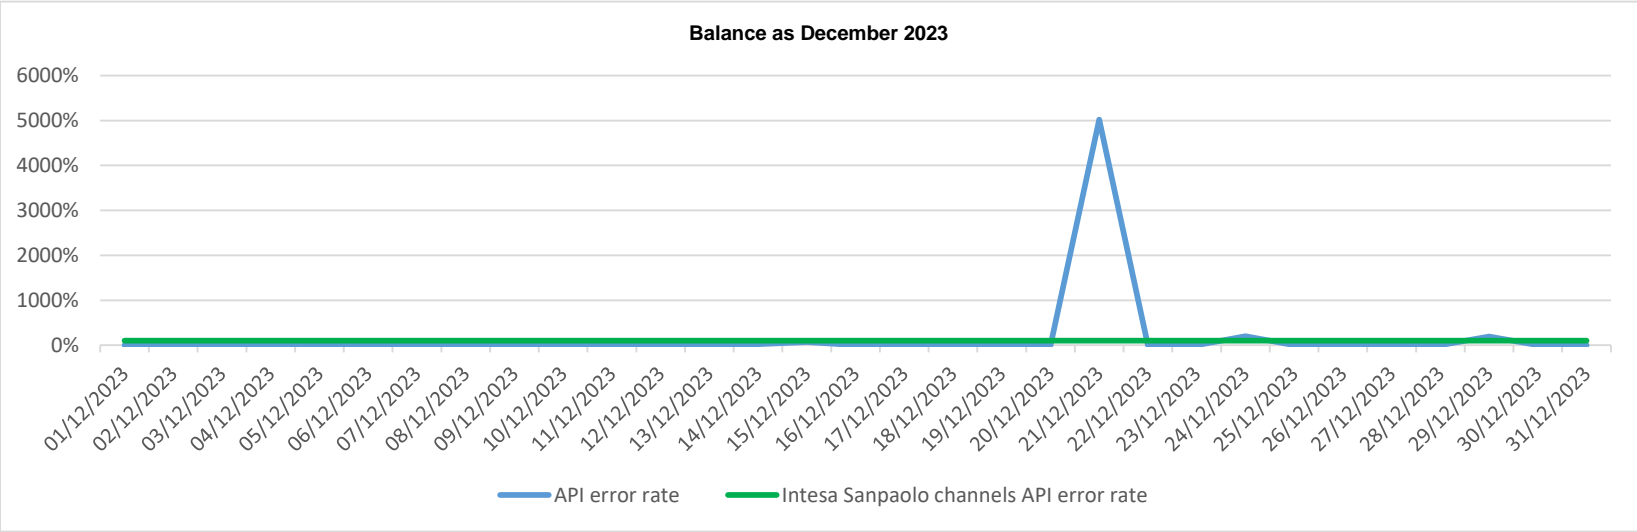

API error rate vs Intesa Sanpaolo online channels