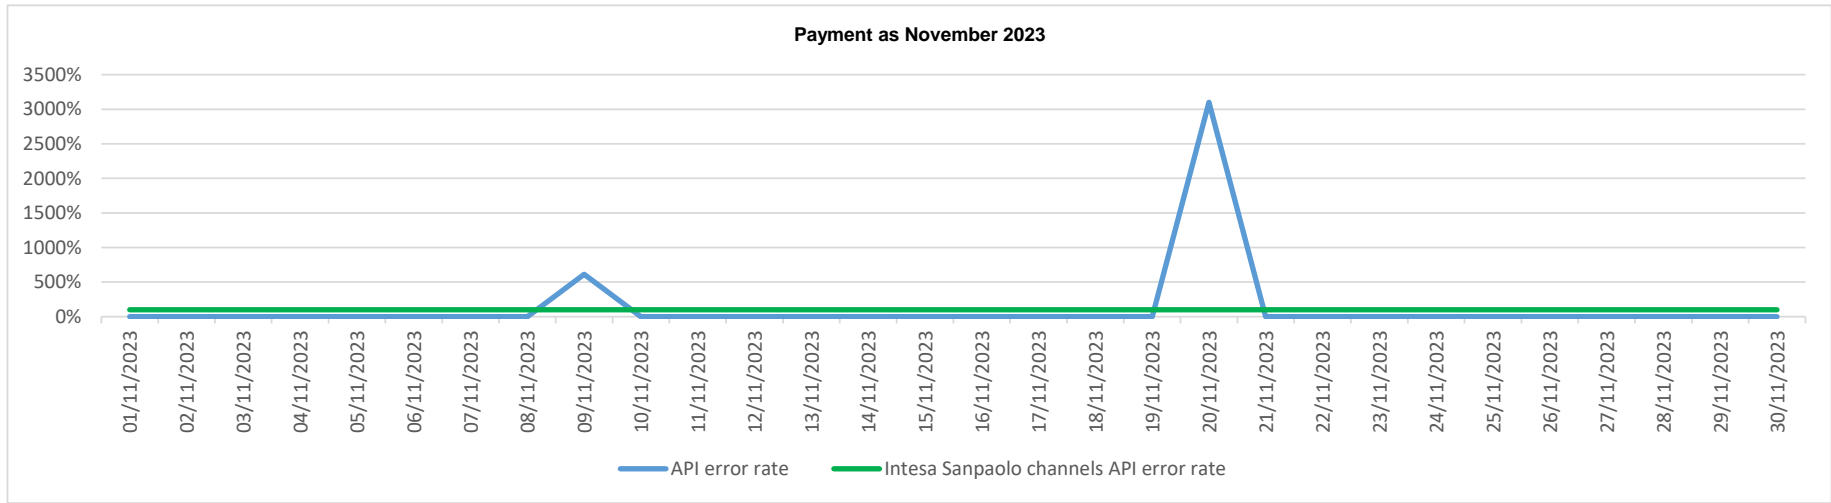

API error rate vs Intesa Sanpaolo online channels