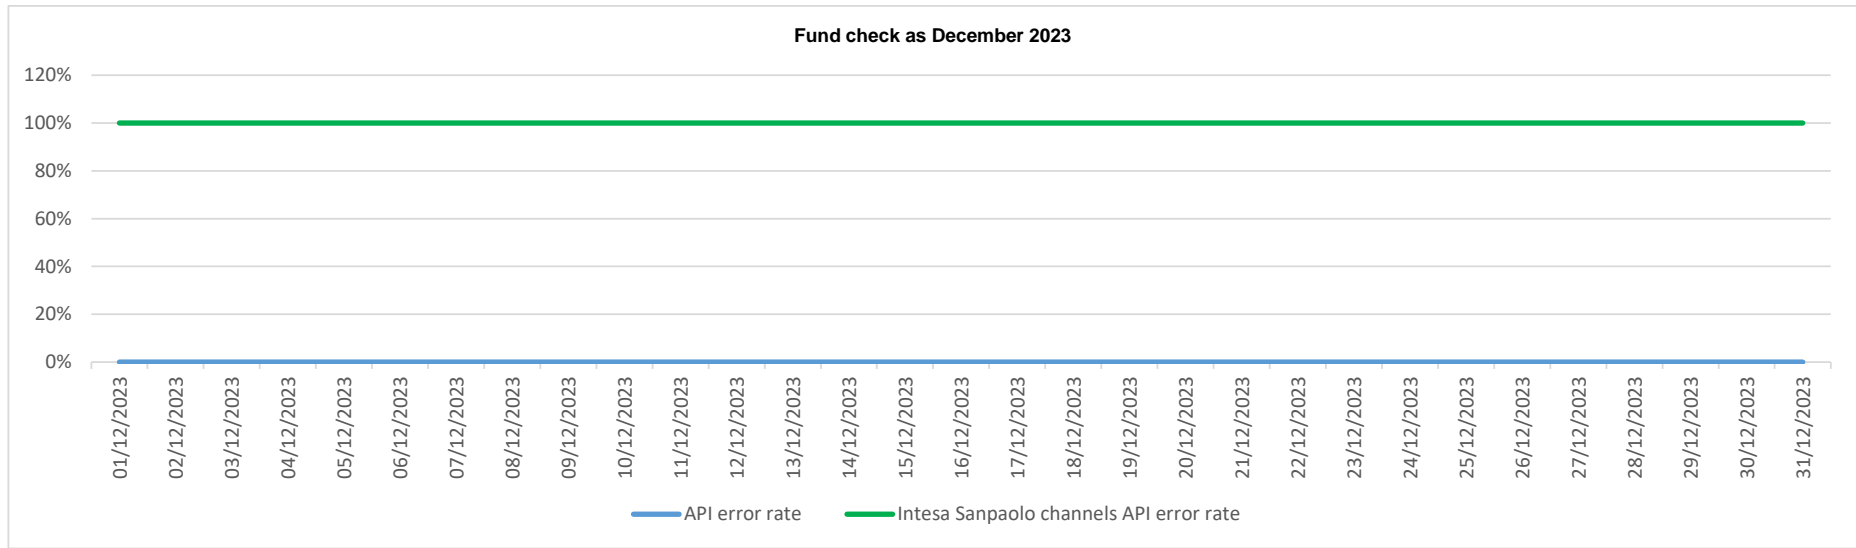

API error rate vs Intesa Sanpaolo online channels

API error rate vs Intesa Sanpaolo online channels

API error rate vs Intesa Sanpaolo online channels

API error rate vs Intesa Sanpaolo online channels

API error rate vs Intesa Sanpaolo online channels