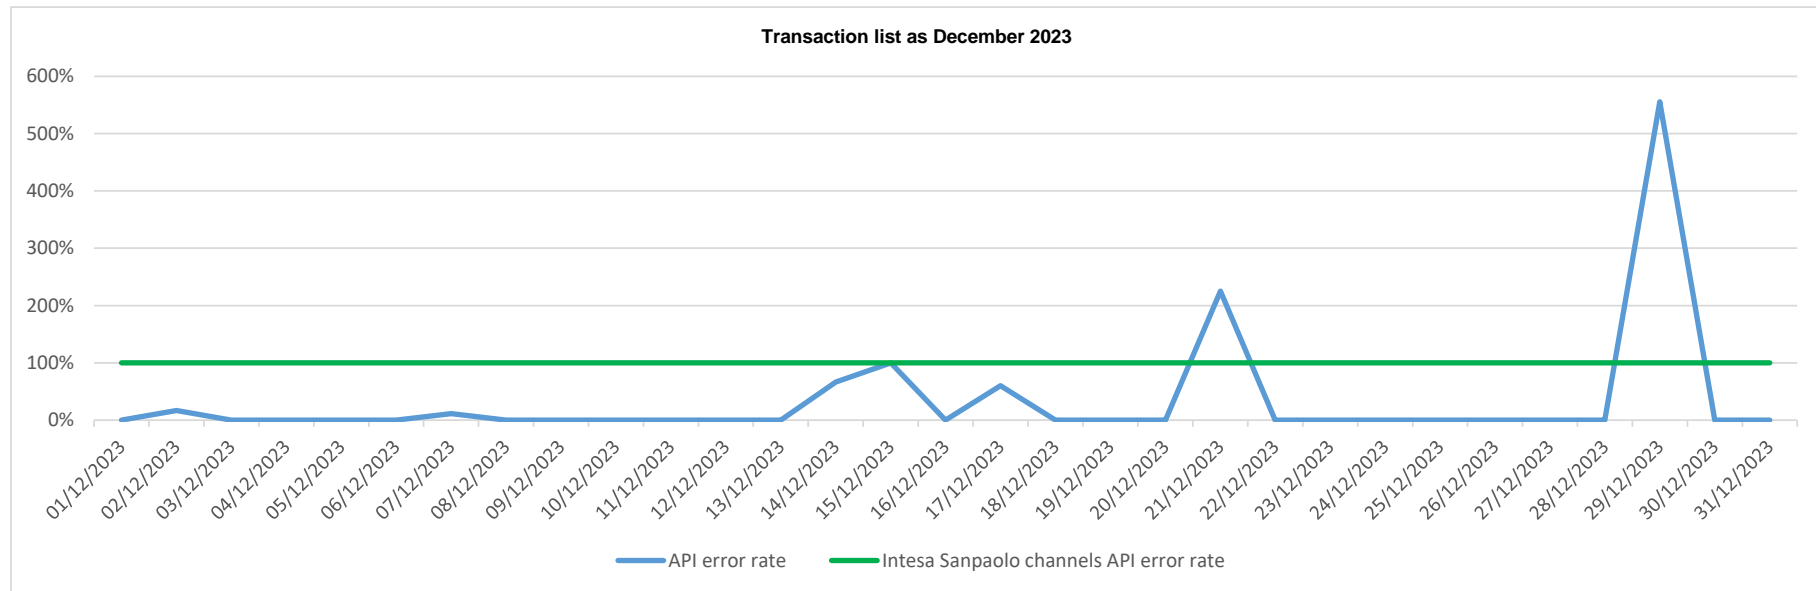

API error rate vs Intesa Sanpaolo online channels