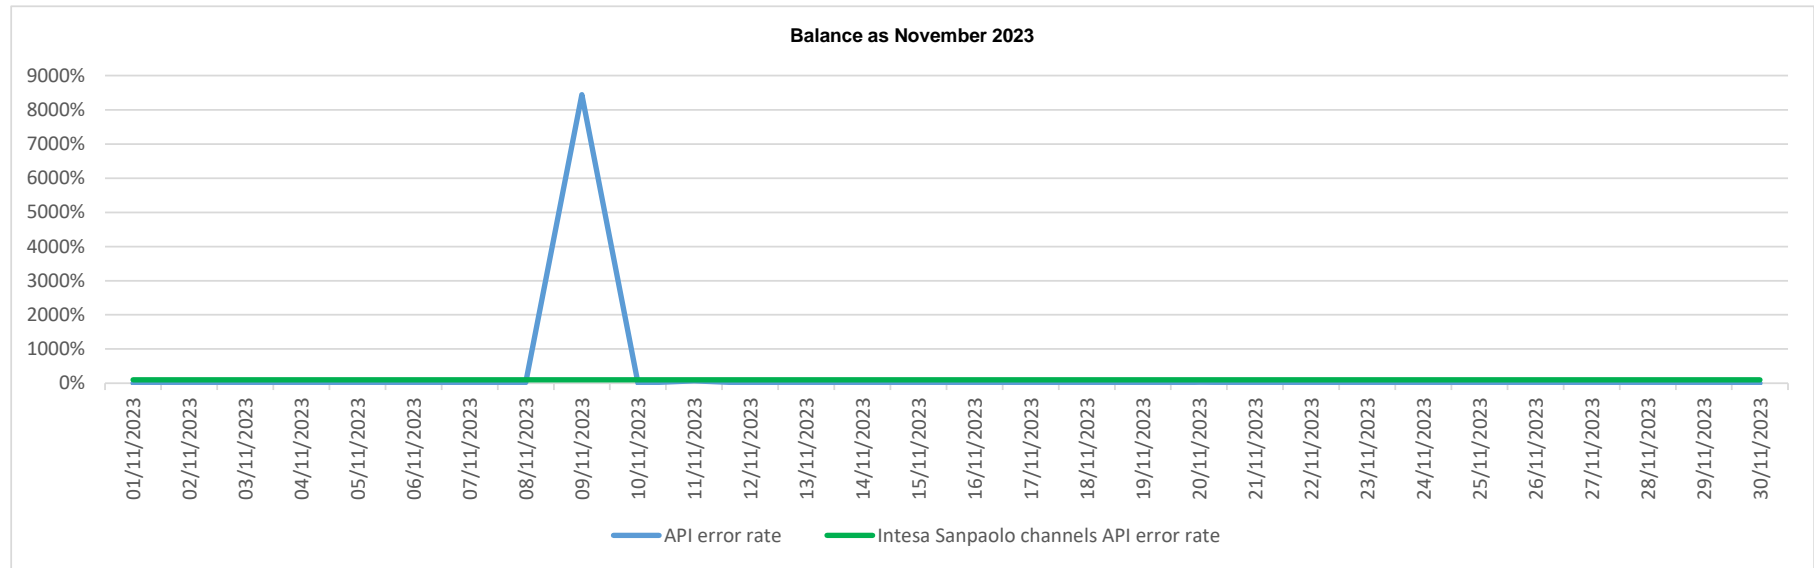

API error rate vs Intesa Sanpaolo online channels