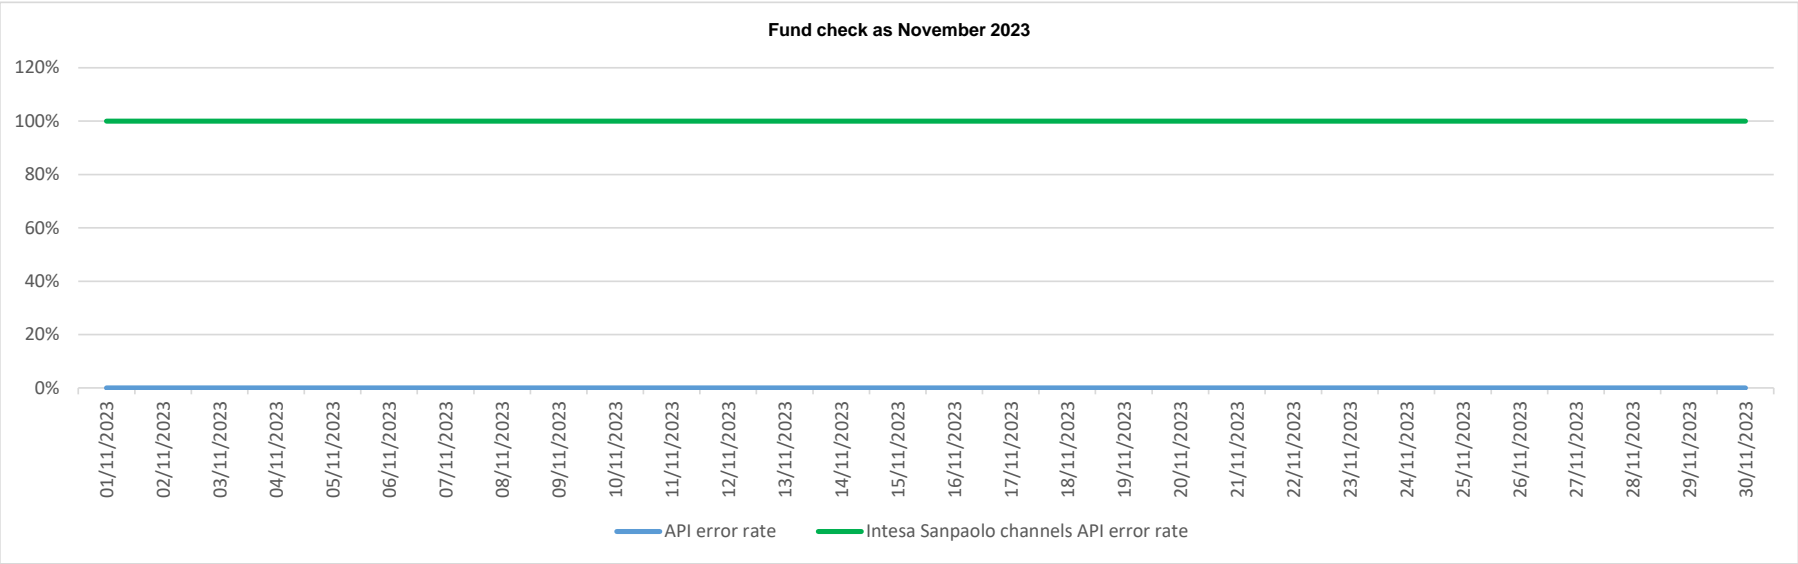

API error rate vs Intesa Sanpaolo online channels