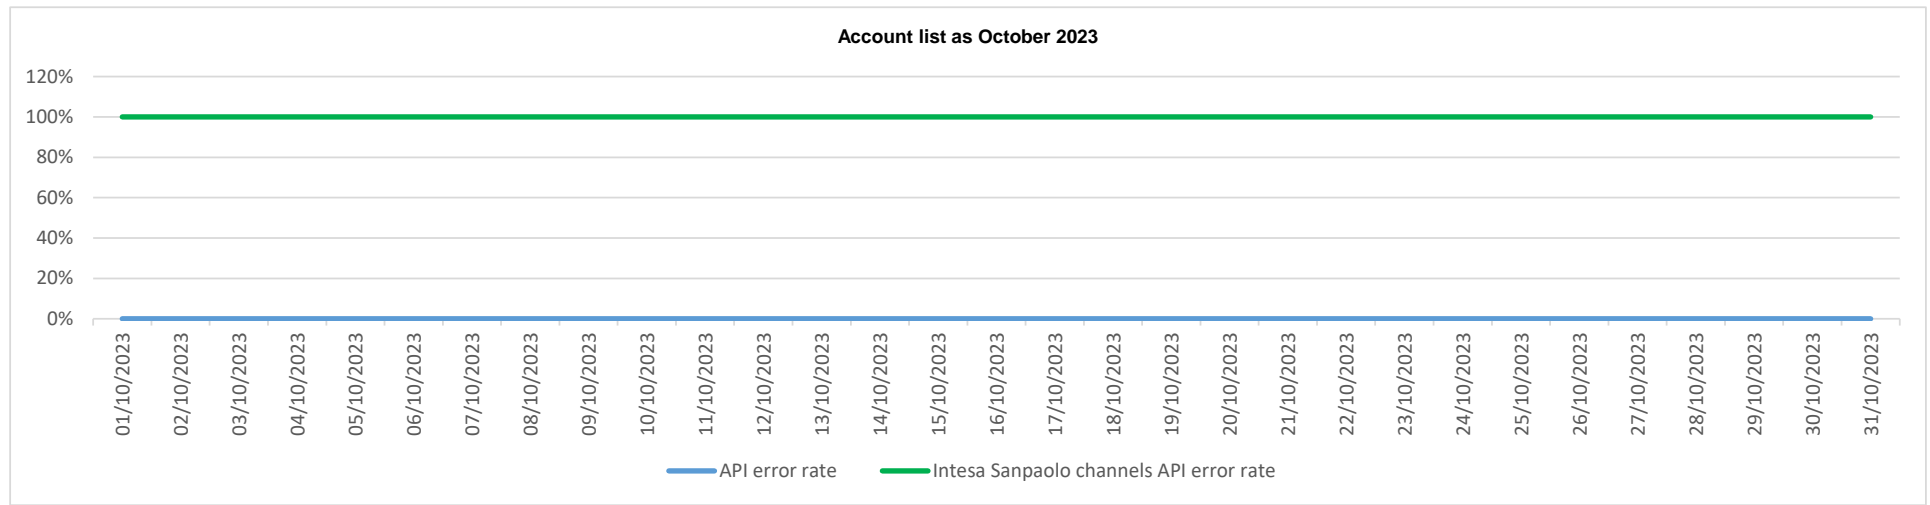

API error rate vs Intesa Sanpaolo online channels

API error rate vs Intesa Sanpaolo online channels

Account list as November 2023

API error rate vs Intesa Sanpaolo online channels

Account list as December 2023