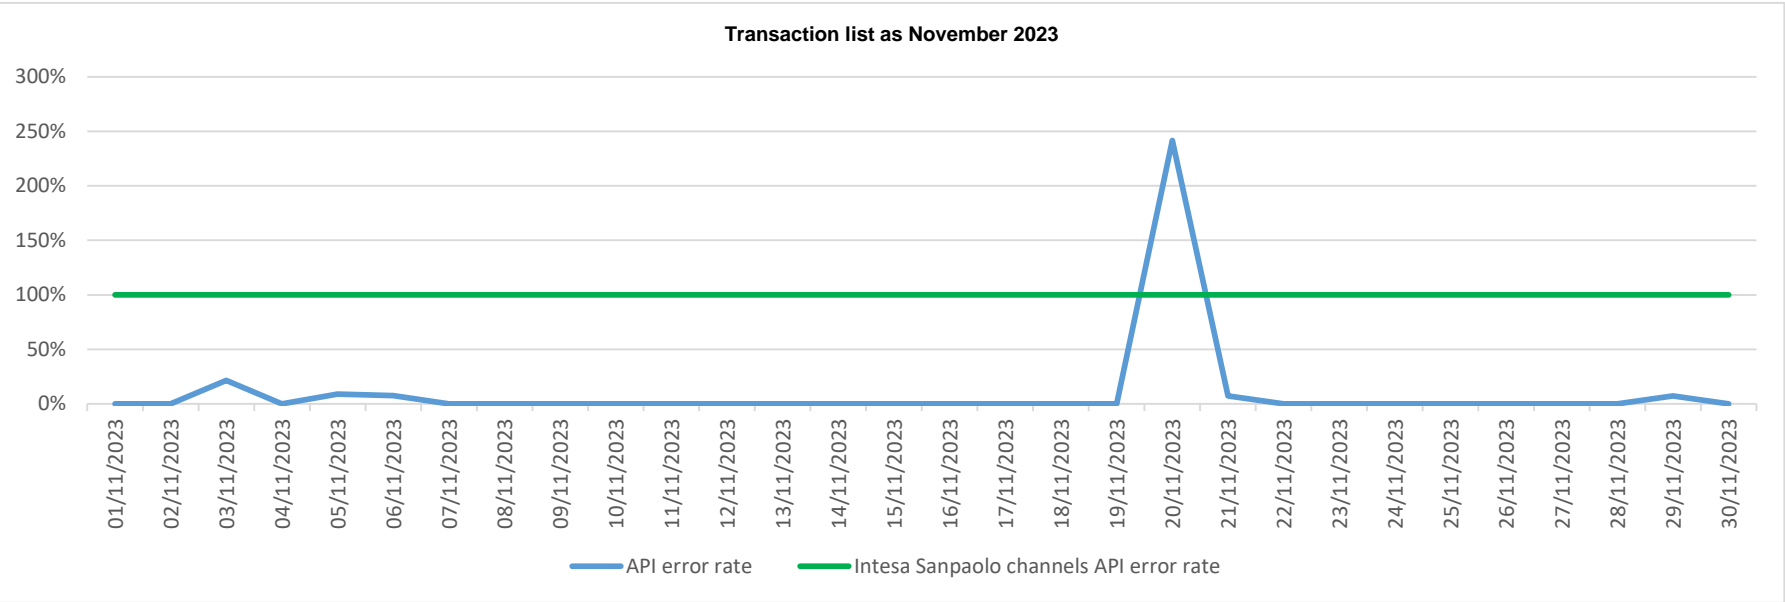

API error rate vs Intesa Sanpaolo online channels

API error rate vs Intesa Sanpaolo online channels

API error rate vs Intesa Sanpaolo online channels

API error rate vs Intesa Sanpaolo online channels

API error rate vs Intesa Sanpaolo online channels