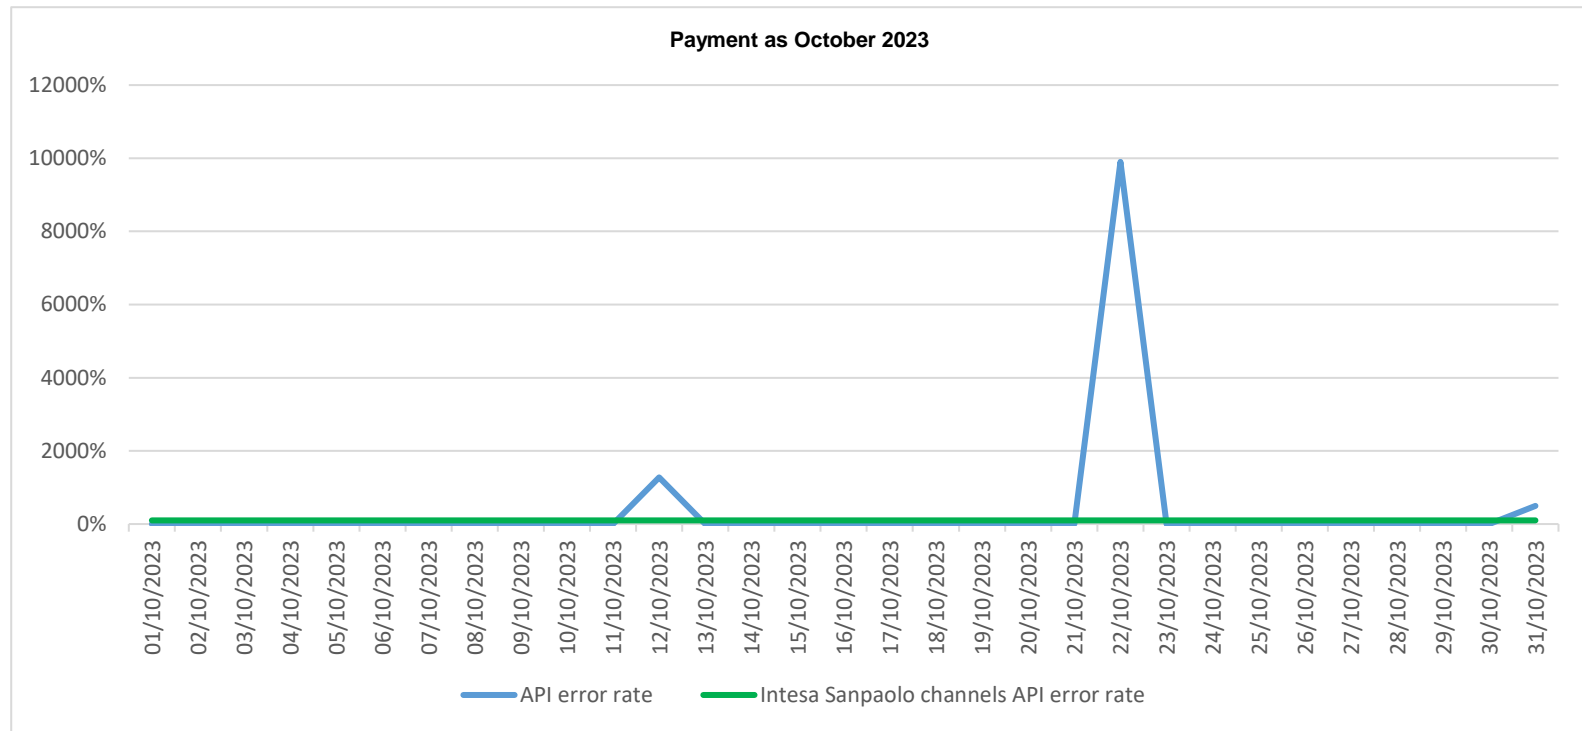

API error rate vs Intesa Sanpaolo online channels

API error rate vs Intesa Sanpaolo online channels

API error rate vs Intesa Sanpaolo online channels

API error rate vs Intesa Sanpaolo online channels

API error rate vs Intesa Sanpaolo online channels