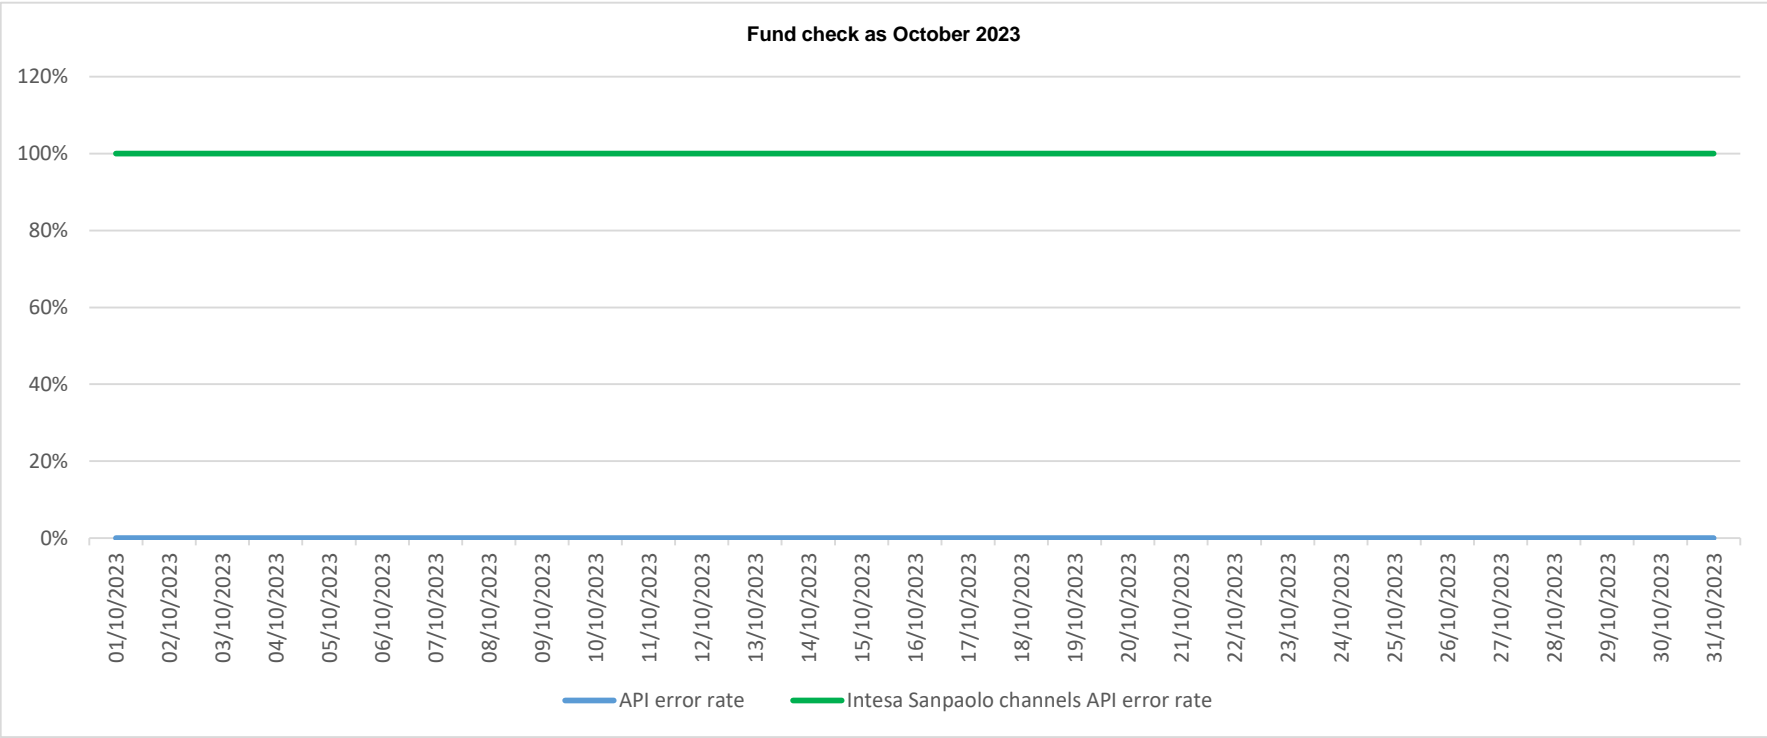

API error rate vs Intesa Sanpaolo online channels