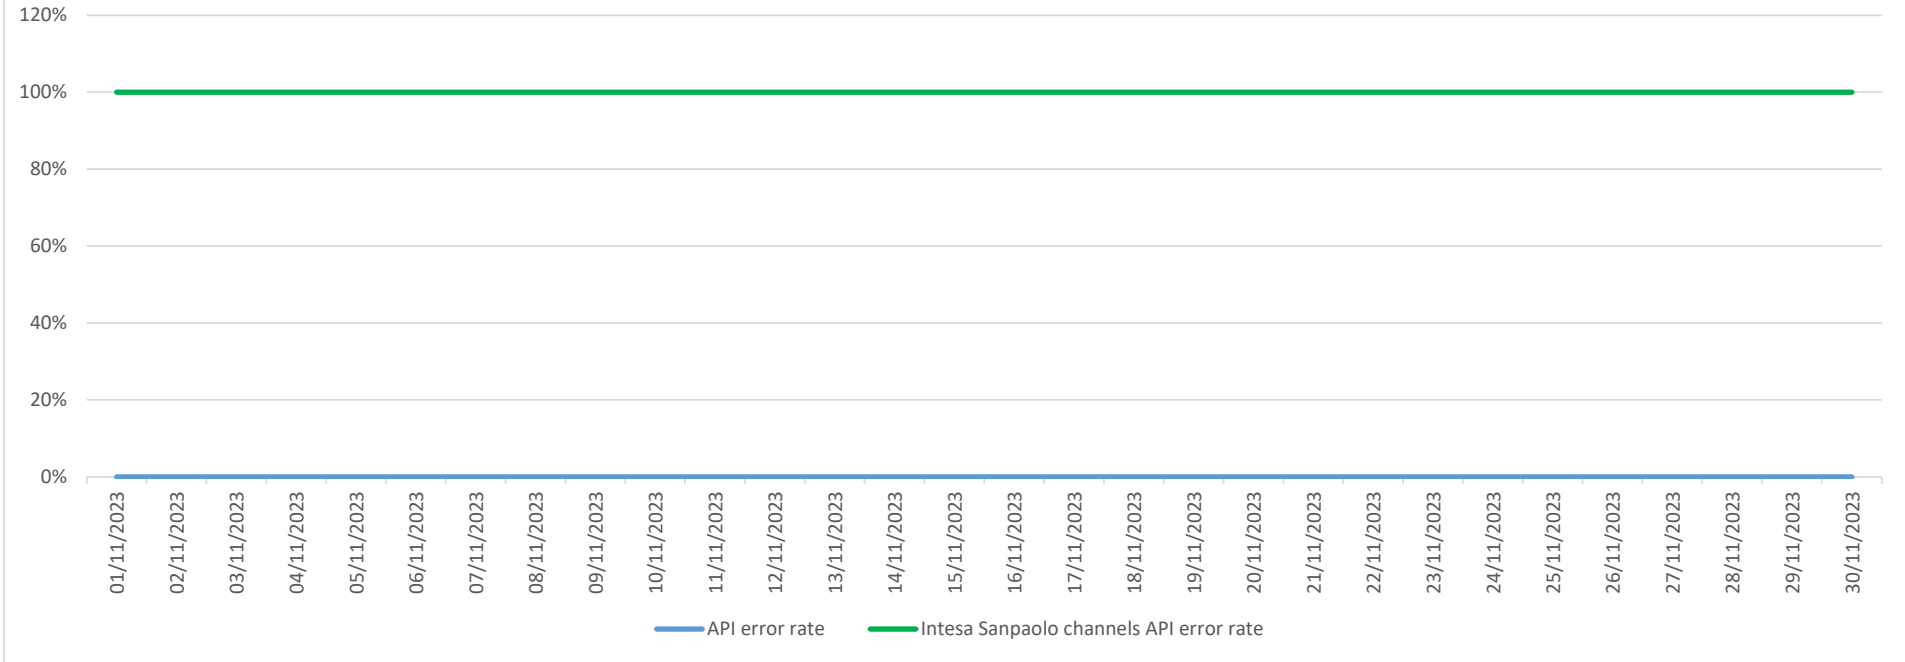

API error rate vs Intesa Sanpaolo online channels

API error rate vs Intesa Sanpaolo online channels

Account list as November 2023

API error rate vs Intesa Sanpaolo online channels

Account list as December 2023