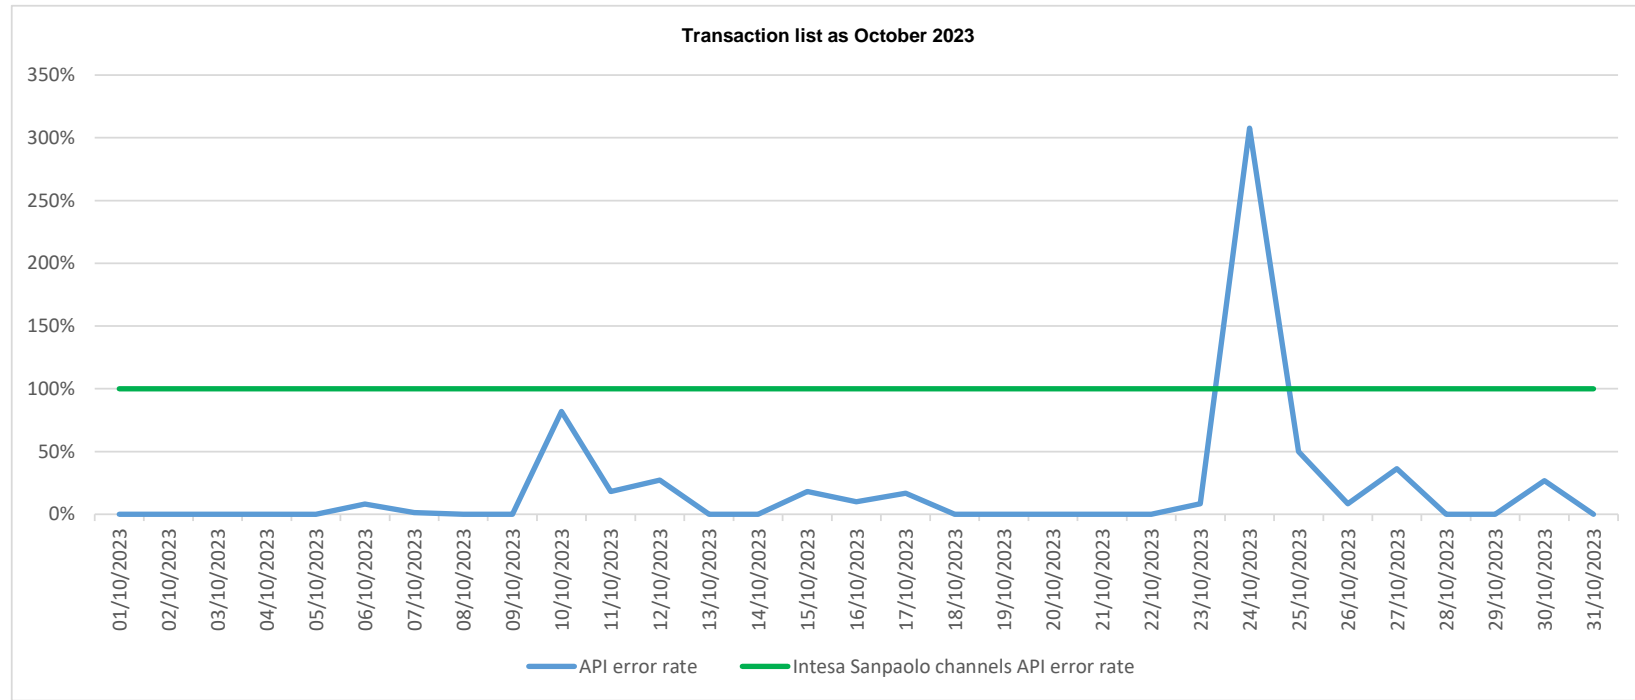

API error rate vs Intesa Sanpaolo online channels

API error rate vs Intesa Sanpaolo online channels

API error rate vs Intesa Sanpaolo online channels

API error rate vs Intesa Sanpaolo online channels

API error rate vs Intesa Sanpaolo online channels