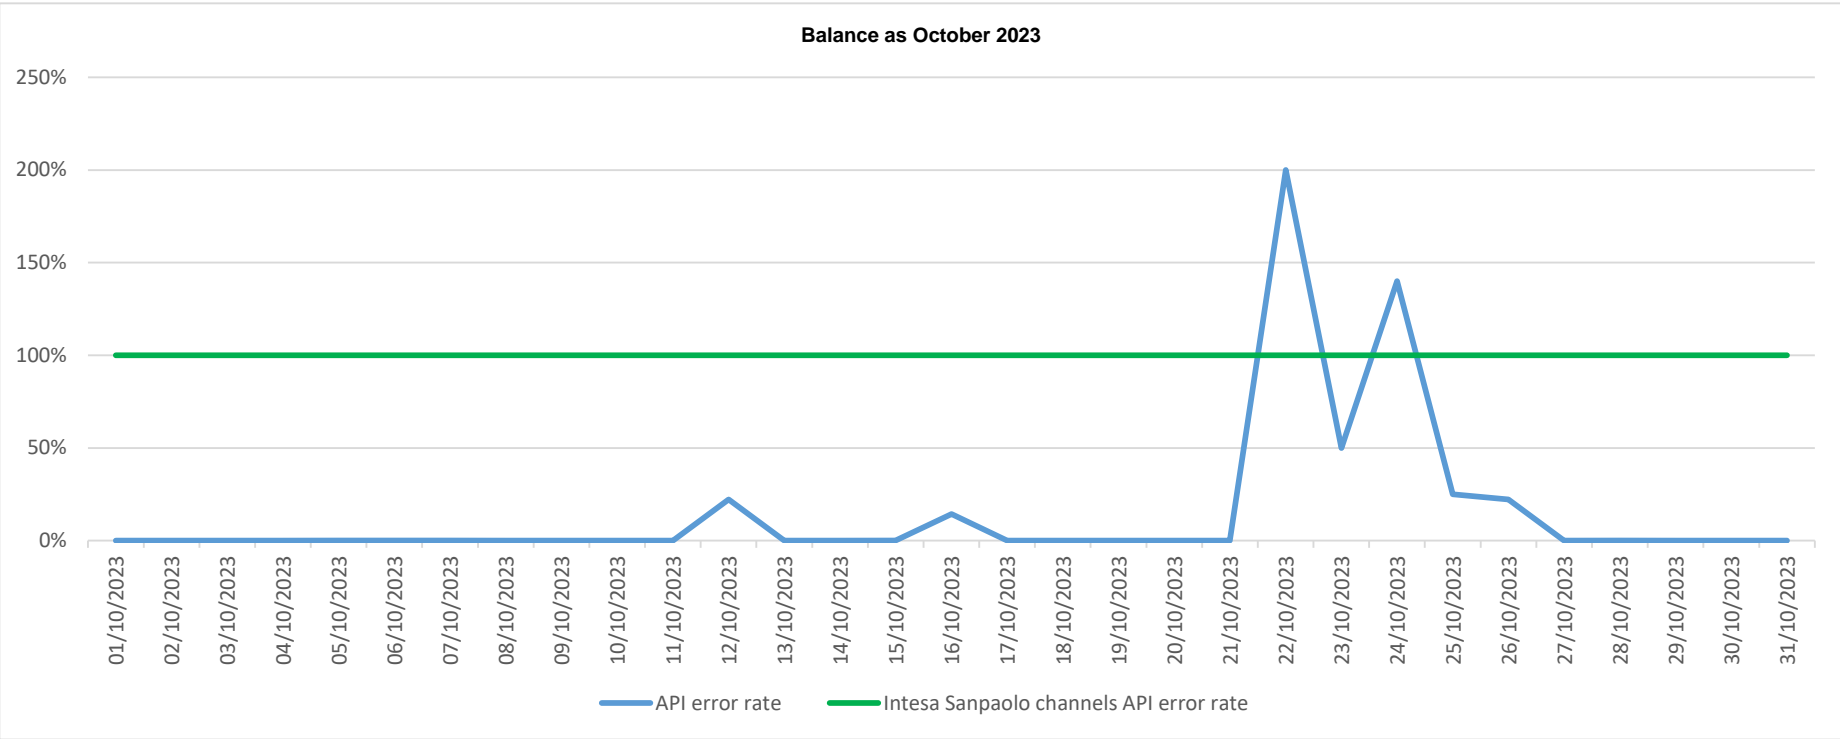

API error rate vs Intesa Sanpaolo online channels