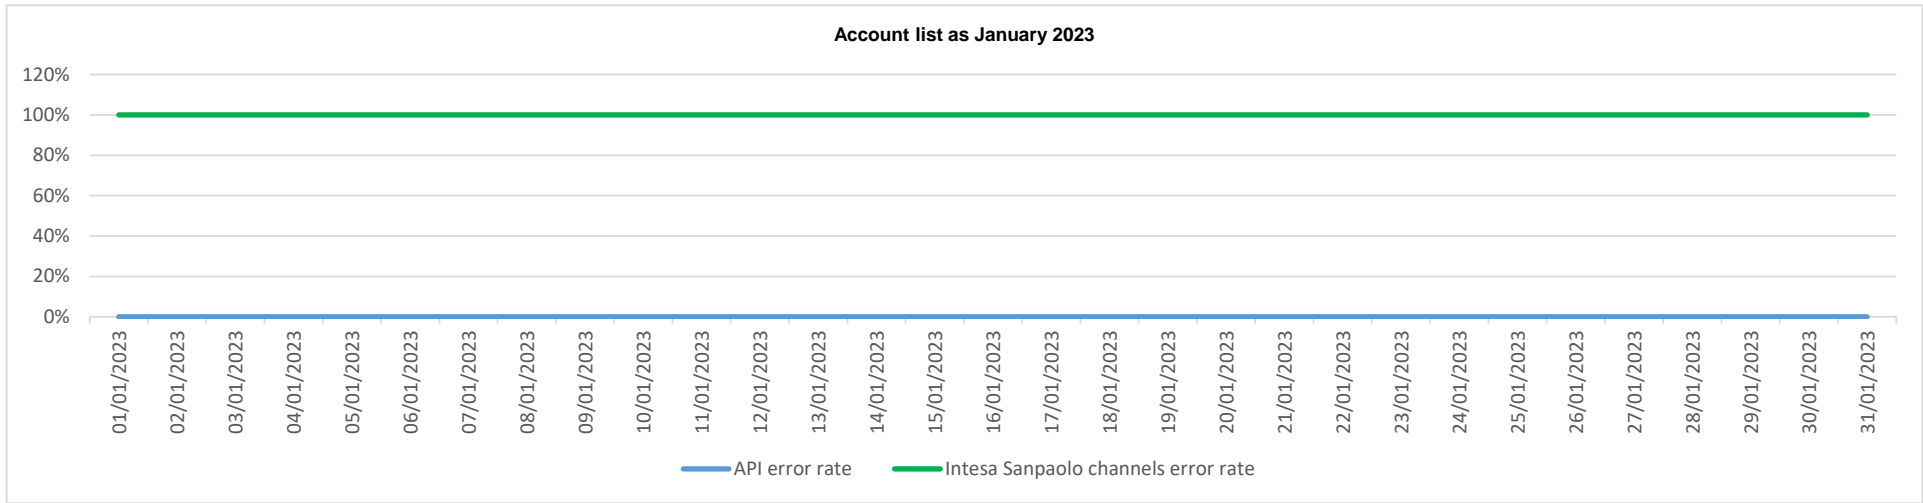

API error rate vs Intesa Sanpaolo online channels

API error rate vs Intesa Sanpaolo online channels

API error rate vs Intesa Sanpaolo online channels

Account list as February 2023

API error rate vs Intesa Sanpaolo online channels