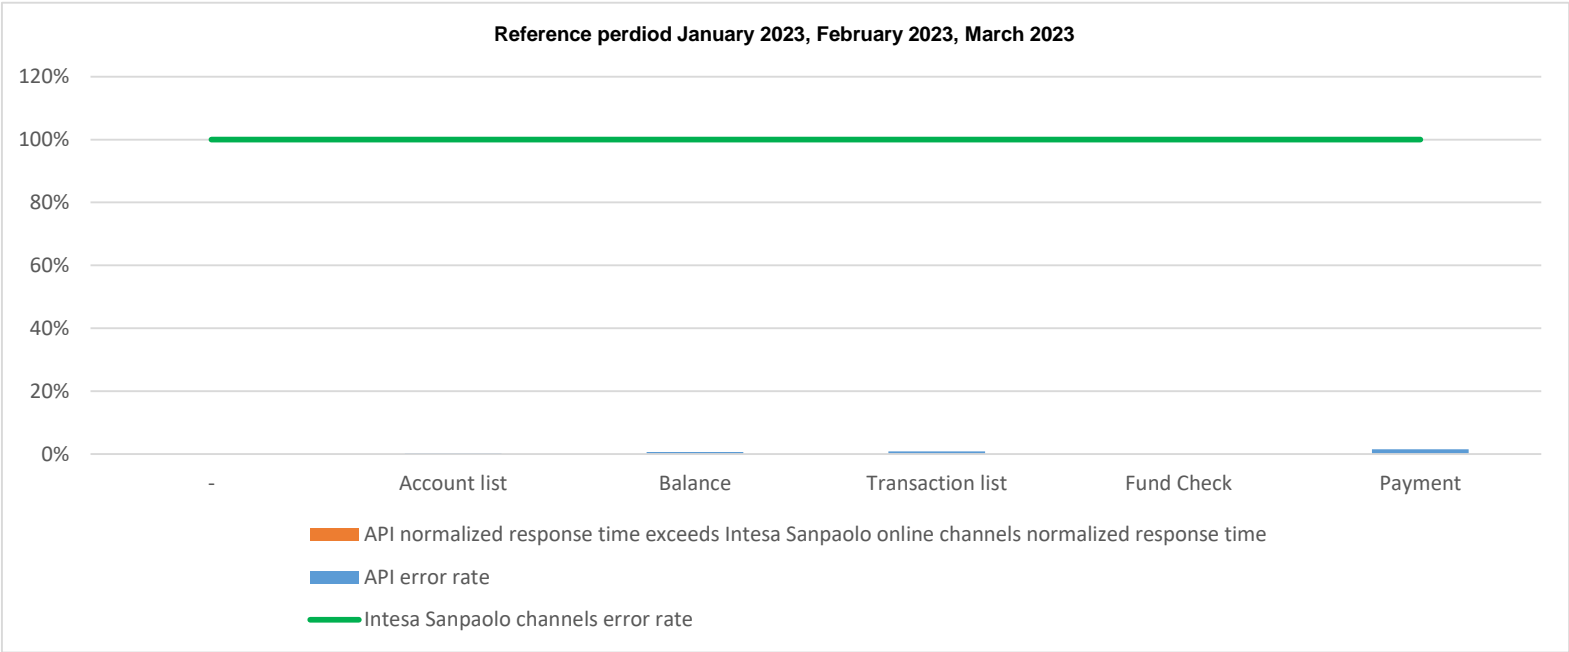

API error rate vs Intesa Sanpaolo online channels

API error rate vs Intesa Sanpaolo online channels

API error rate vs Intesa Sanpaolo online channels

Account list as February 2023

API error rate vs Intesa Sanpaolo online channels