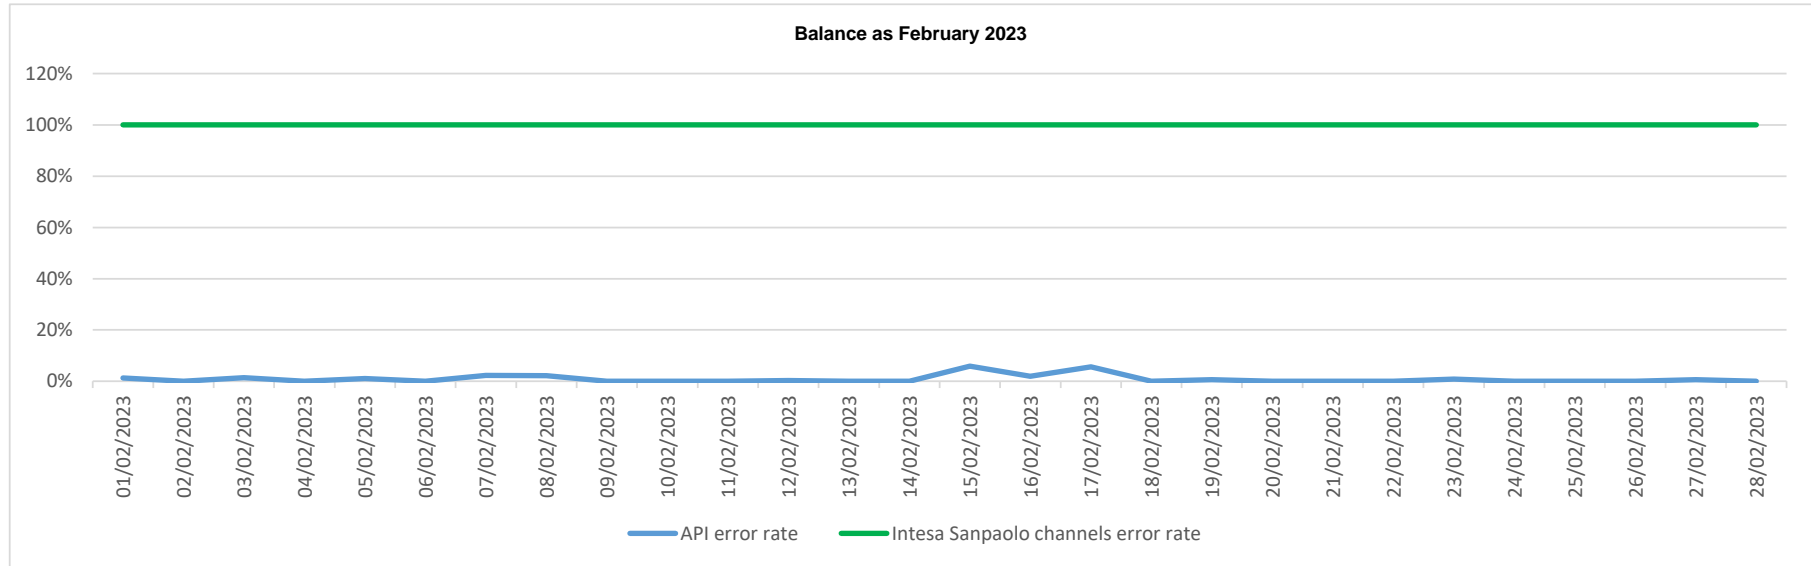

API error rate vs Intesa Sanpaolo online channels