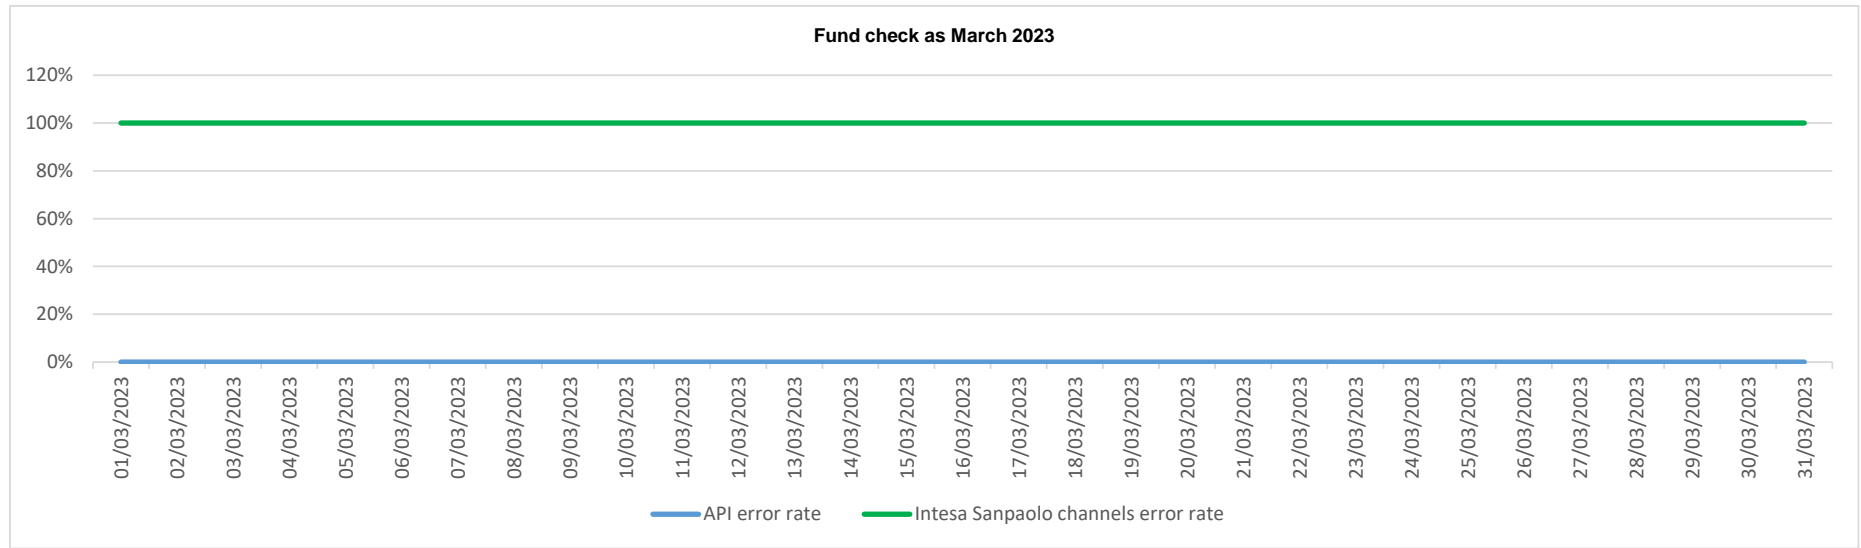

API error rate vs Intesa Sanpaolo online channels

API error rate vs Intesa Sanpaolo online channels

API error rate vs Intesa Sanpaolo online channels

API error rate vs Intesa Sanpaolo online channels

API error rate vs Intesa Sanpaolo online channels