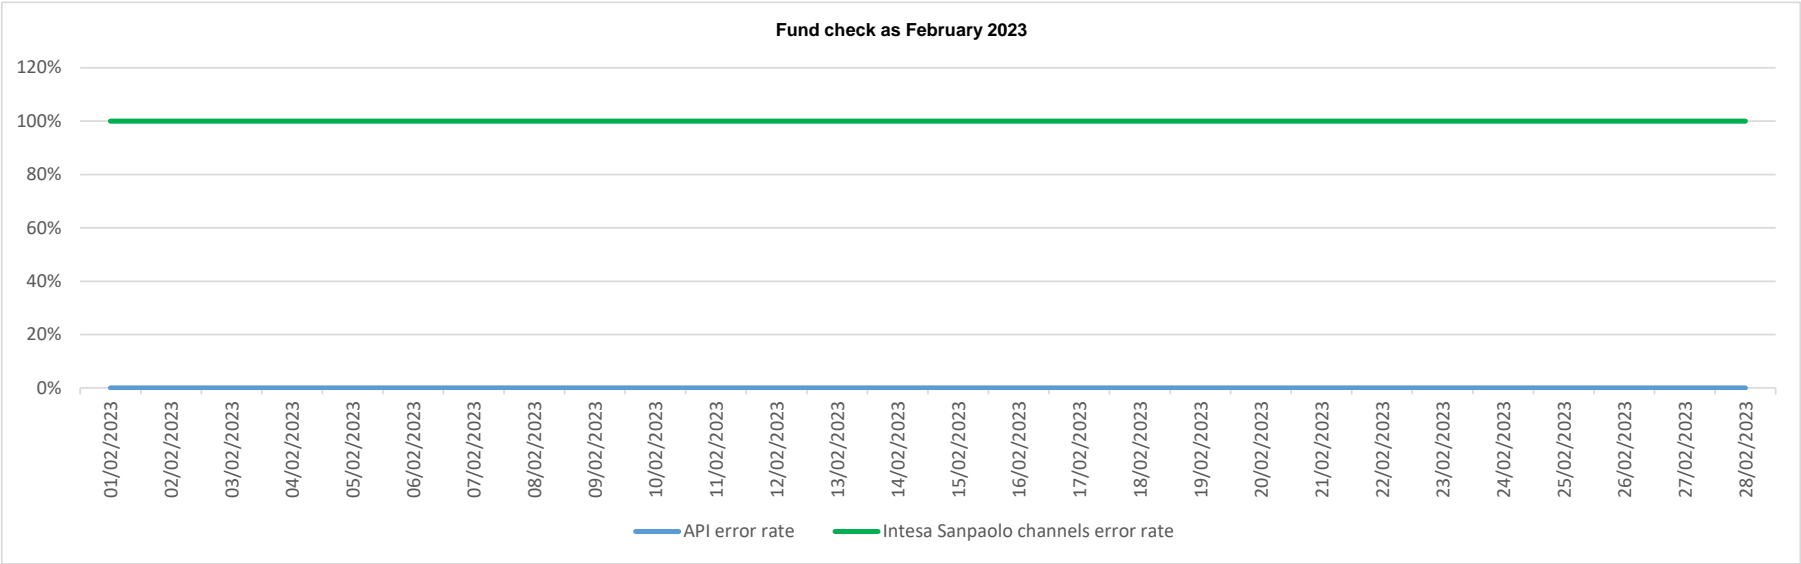

API error rate vs Intesa Sanpaolo online channels

API error rate vs Intesa Sanpaolo online channels

API error rate vs Intesa Sanpaolo online channels

API error rate vs Intesa Sanpaolo online channels

API error rate vs Intesa Sanpaolo online channels