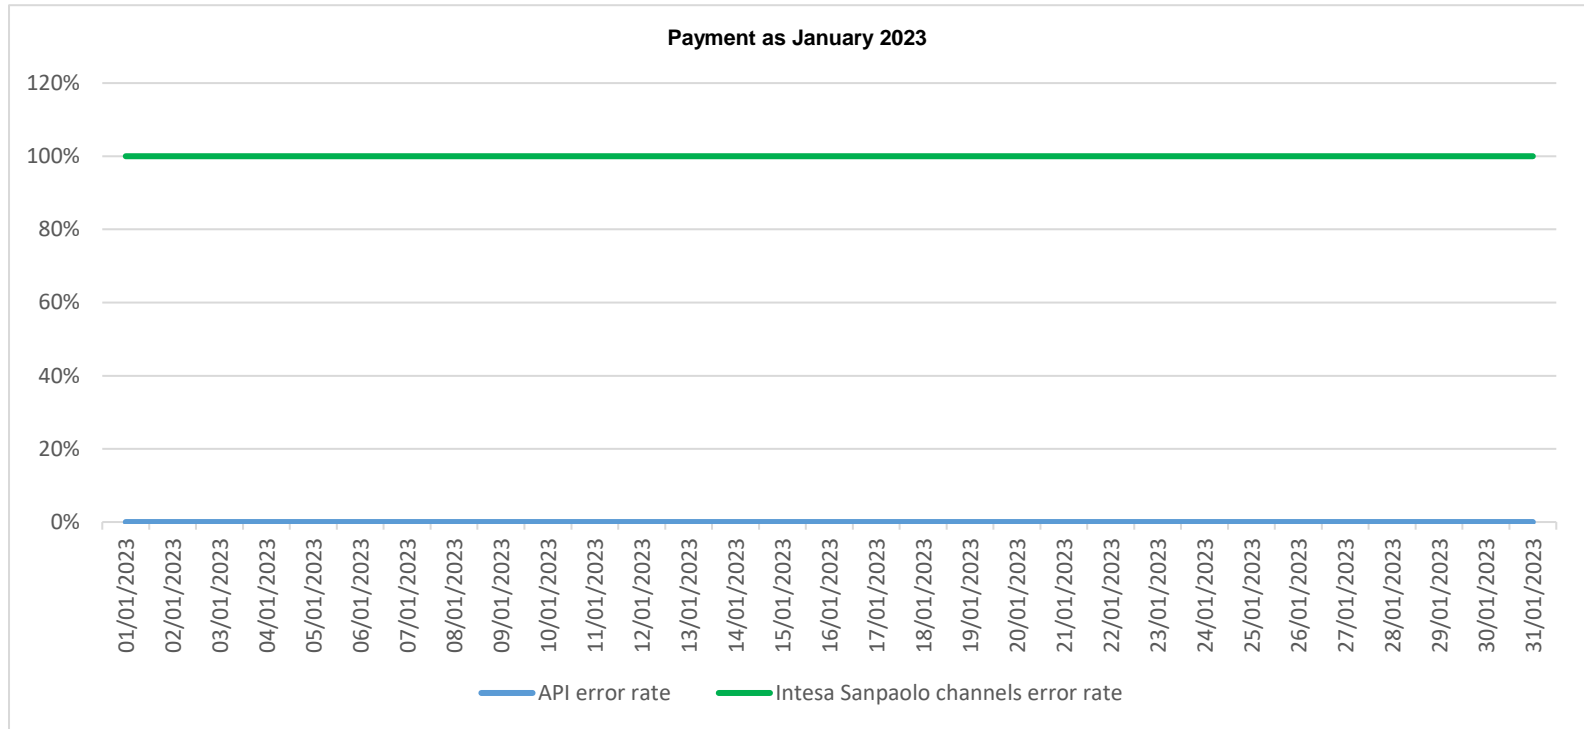

API error rate vs Intesa Sanpaolo online channels