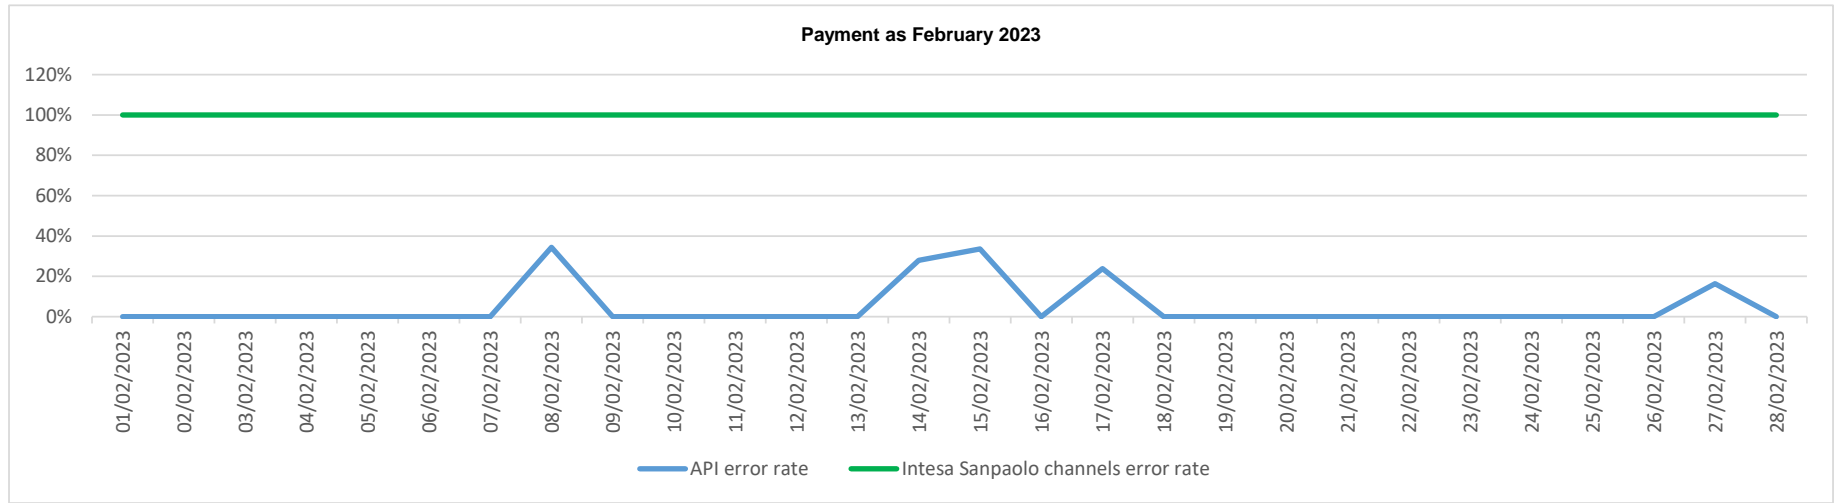

API error rate vs Intesa Sanpaolo online channels