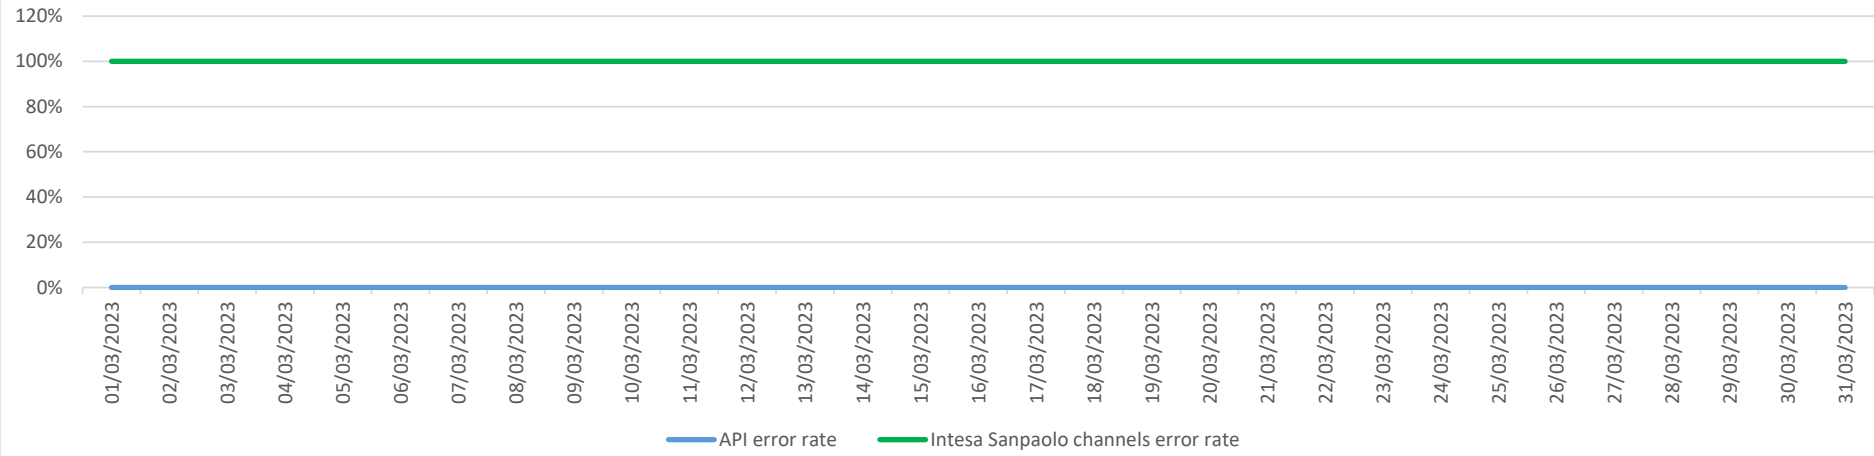

API error rate vs Intesa Sanpaolo online channels

Account list as March 2023