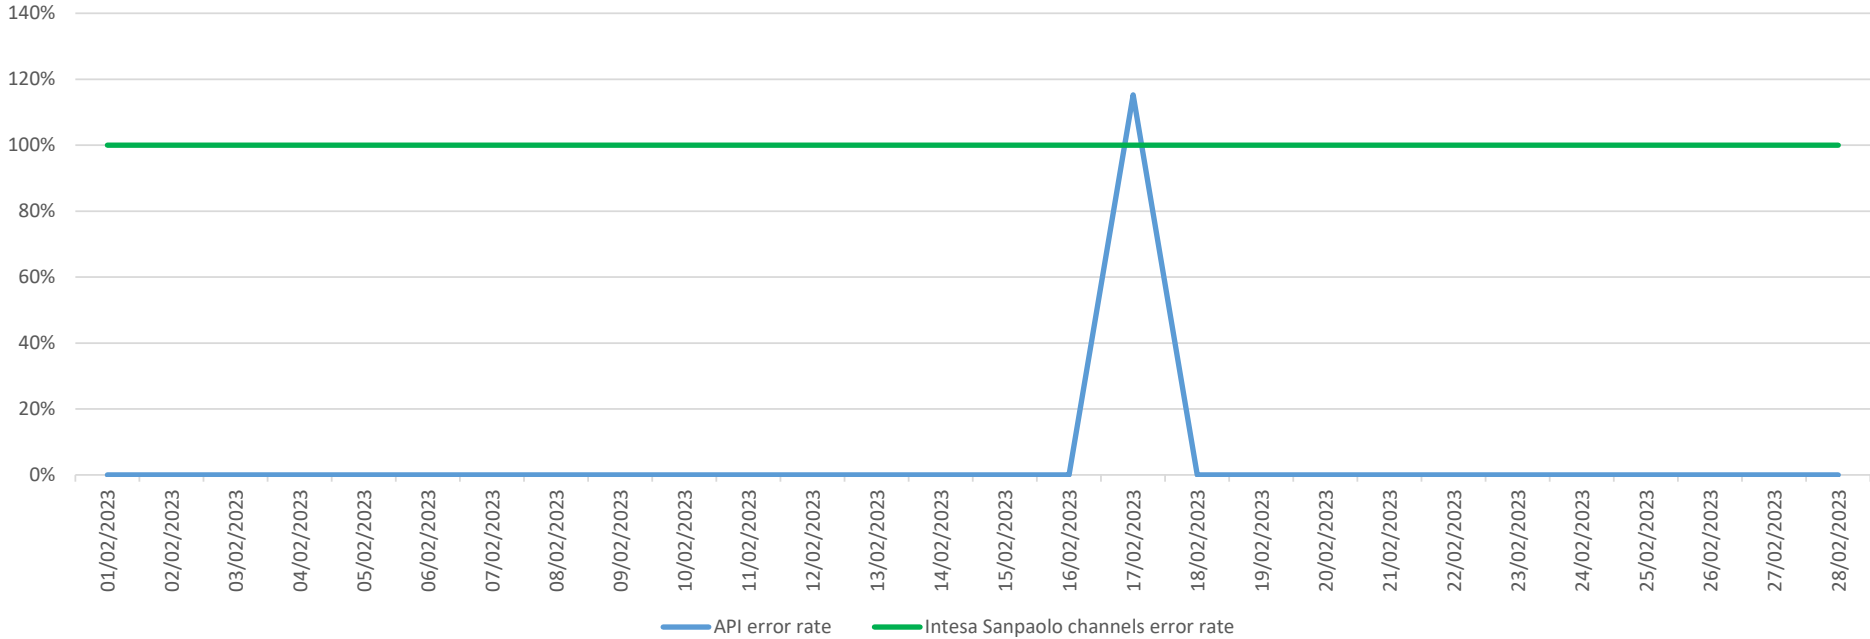

API error rate vs Intesa Sanpaolo online channels

API error rate vs Intesa Sanpaolo online channels

API error rate vs Intesa Sanpaolo online channels

Account list as February 2023

API error rate vs Intesa Sanpaolo online channels