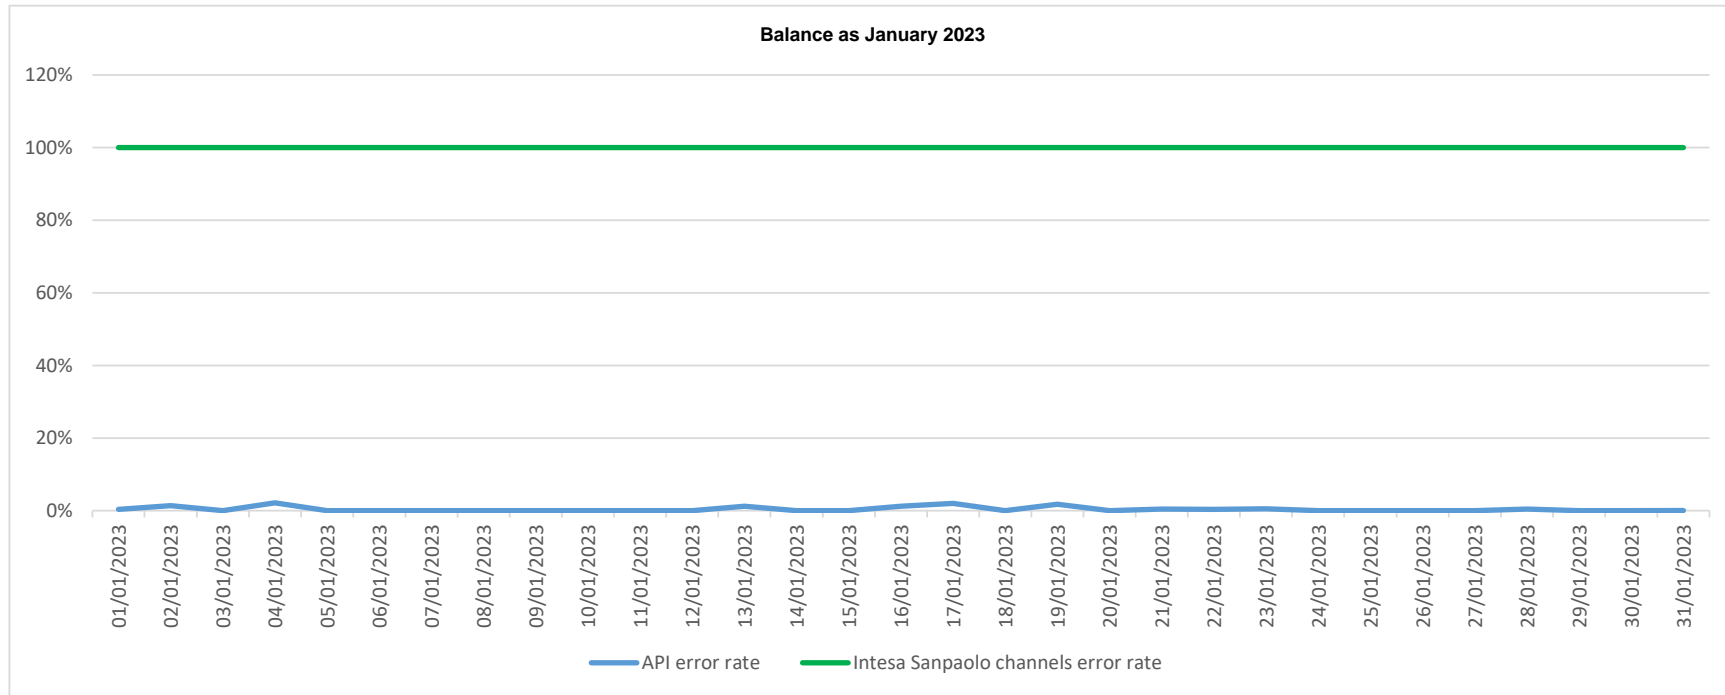

API error rate vs Intesa Sanpaolo online channels