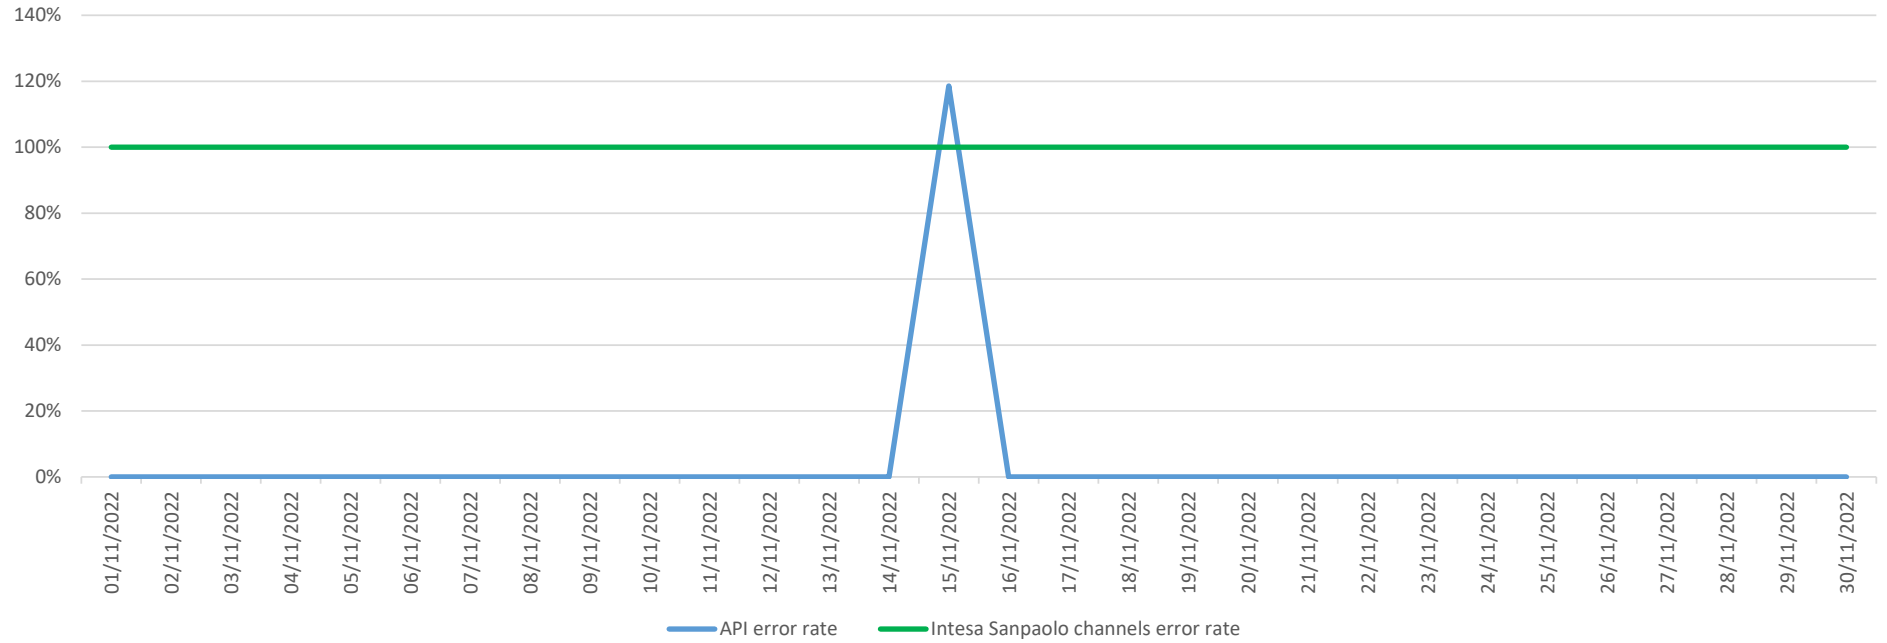

API error rate vs Intesa Sanpaolo online channels

API error rate vs Intesa Sanpaolo online channels

Account list as October 2022

API error rate vs Intesa Sanpaolo online channels

Account list as November 2022