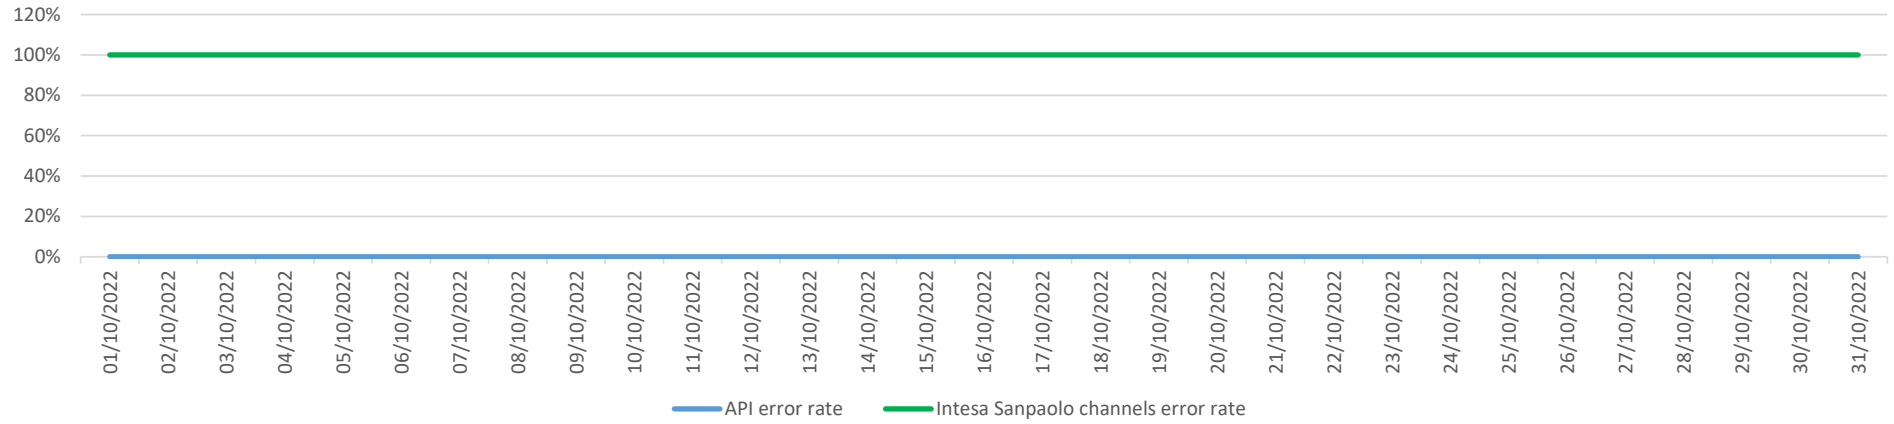

API error rate vs Intesa Sanpaolo online channels

API error rate vs Intesa Sanpaolo online channels

Account list as October 2022

API error rate vs Intesa Sanpaolo online channels

Account list as November 2022