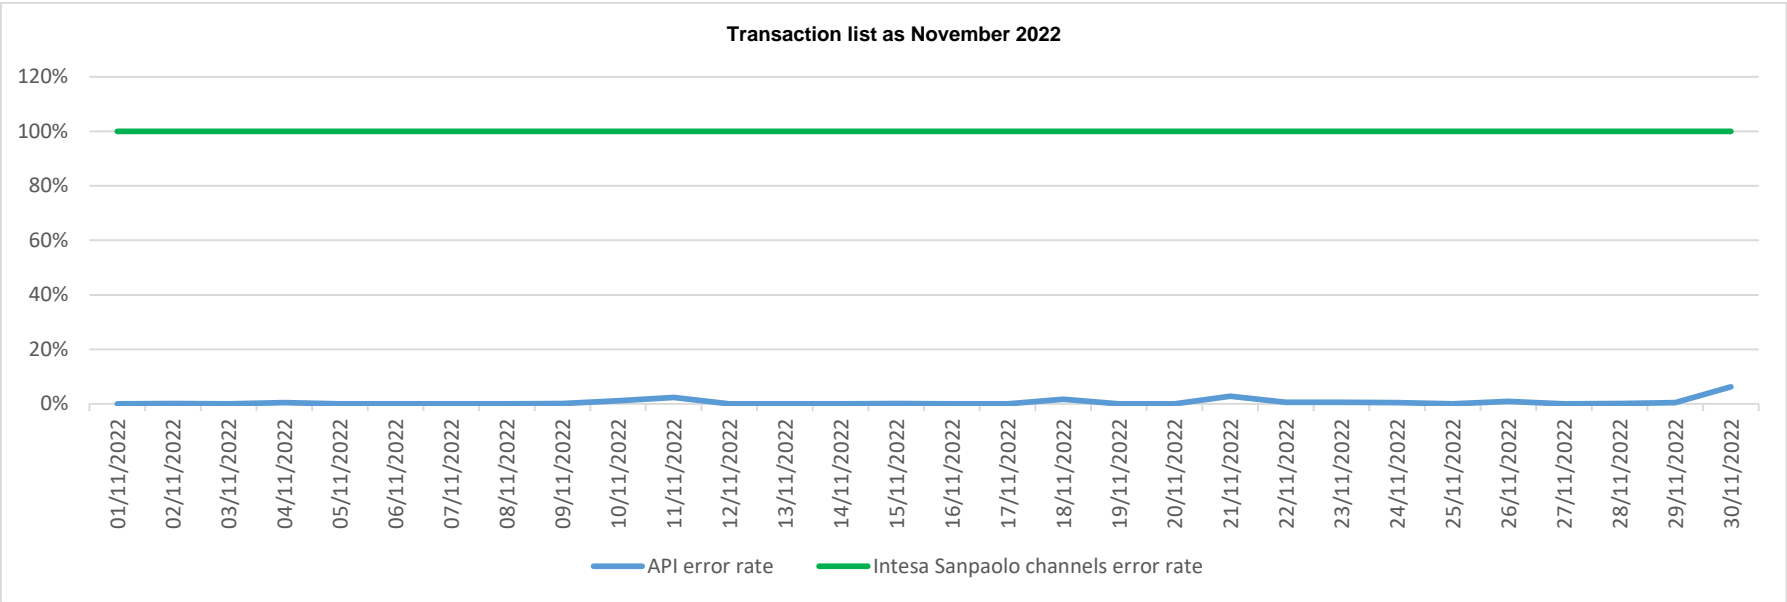

API error rate vs Intesa Sanpaolo online channels