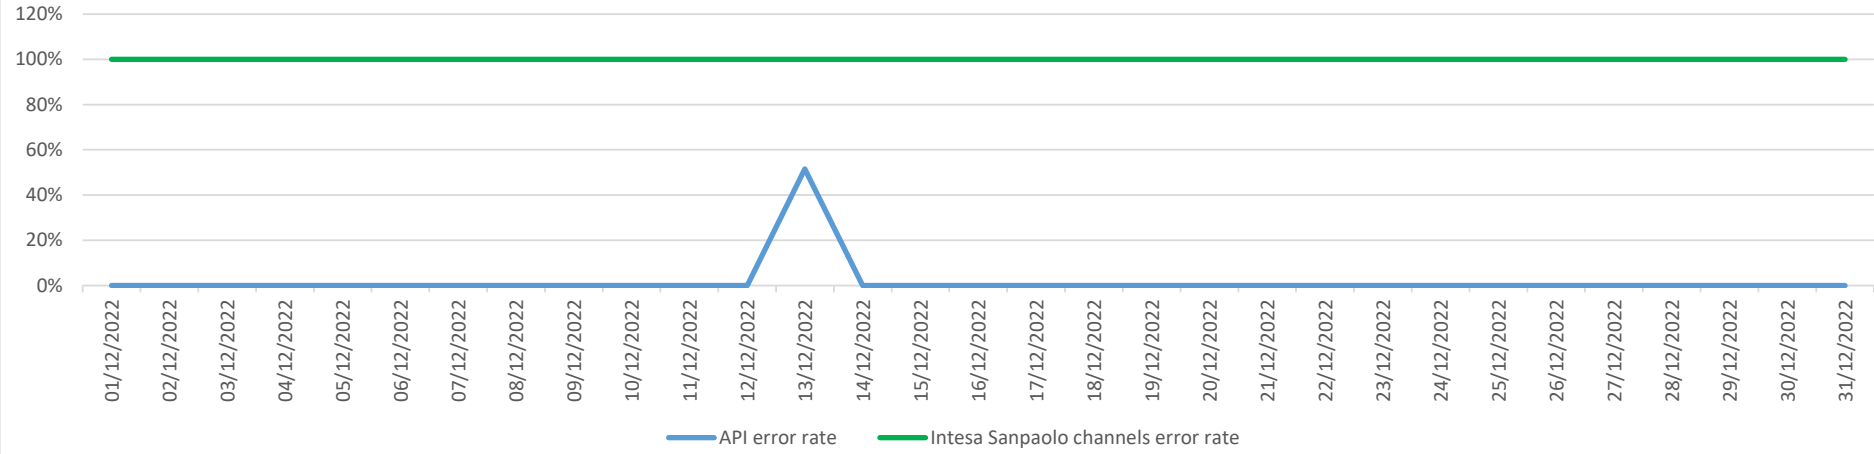

API error rate vs Intesa Sanpaolo online channels

Account list as December 2022