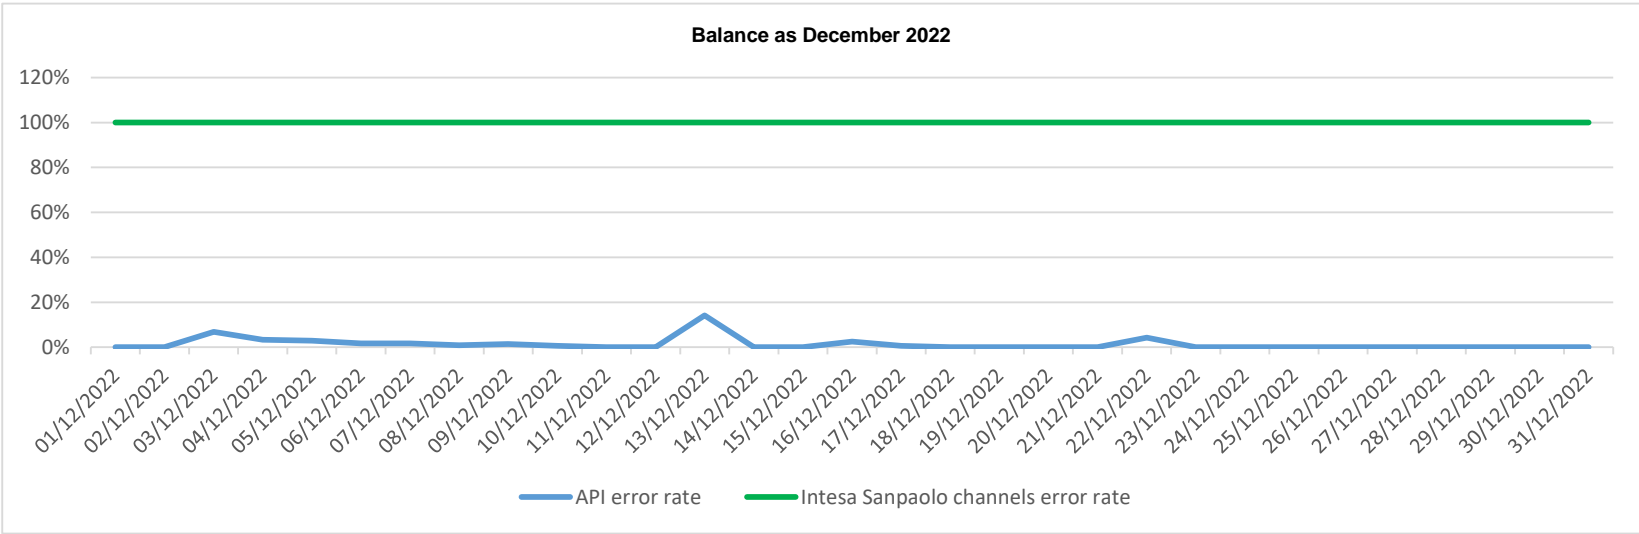

API error rate vs Intesa Sanpaolo online channels

Account list as December 2022

API error rate vs Intesa Sanpaolo online channels

API error rate vs Intesa Sanpaolo online channels

API error rate vs Intesa Sanpaolo online channels