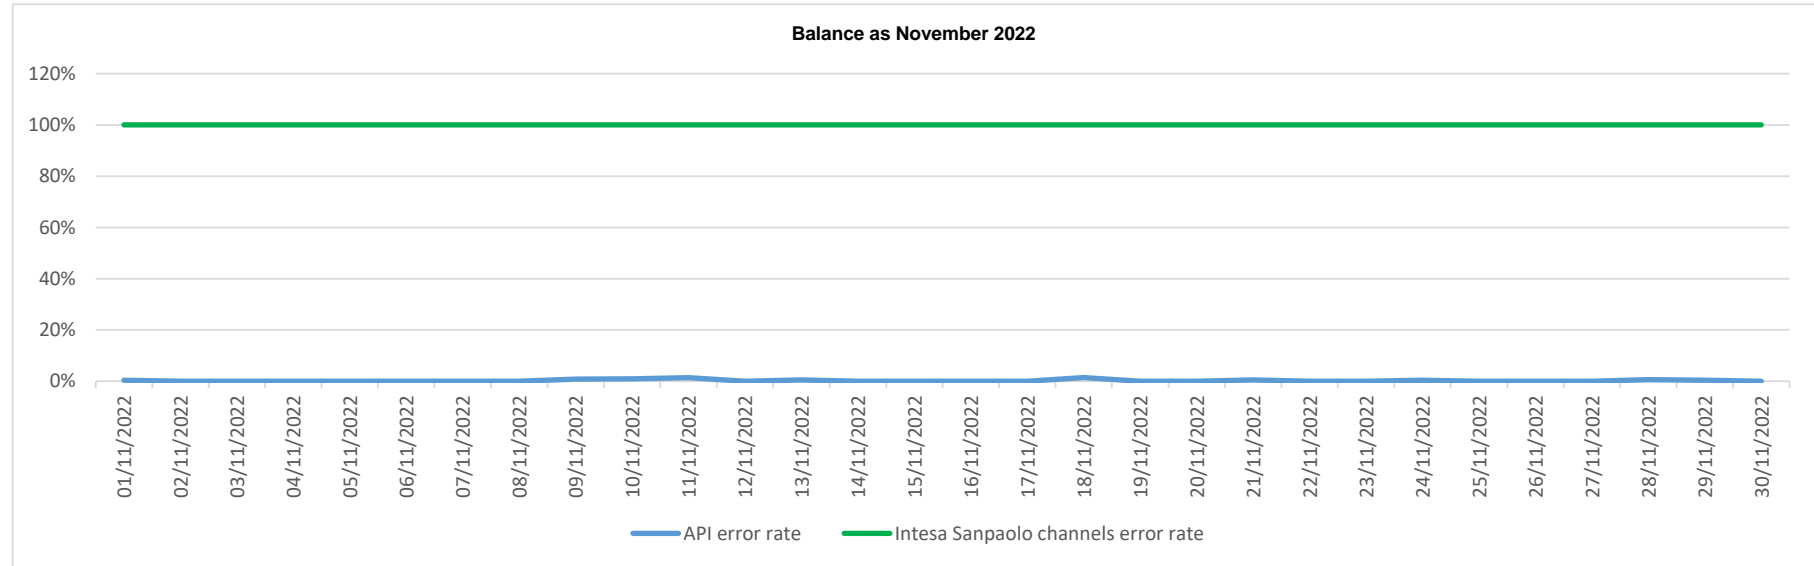

API error rate vs Intesa Sanpaolo online channels

Account list as December 2022

API error rate vs Intesa Sanpaolo online channels

API error rate vs Intesa Sanpaolo online channels

API error rate vs Intesa Sanpaolo online channels