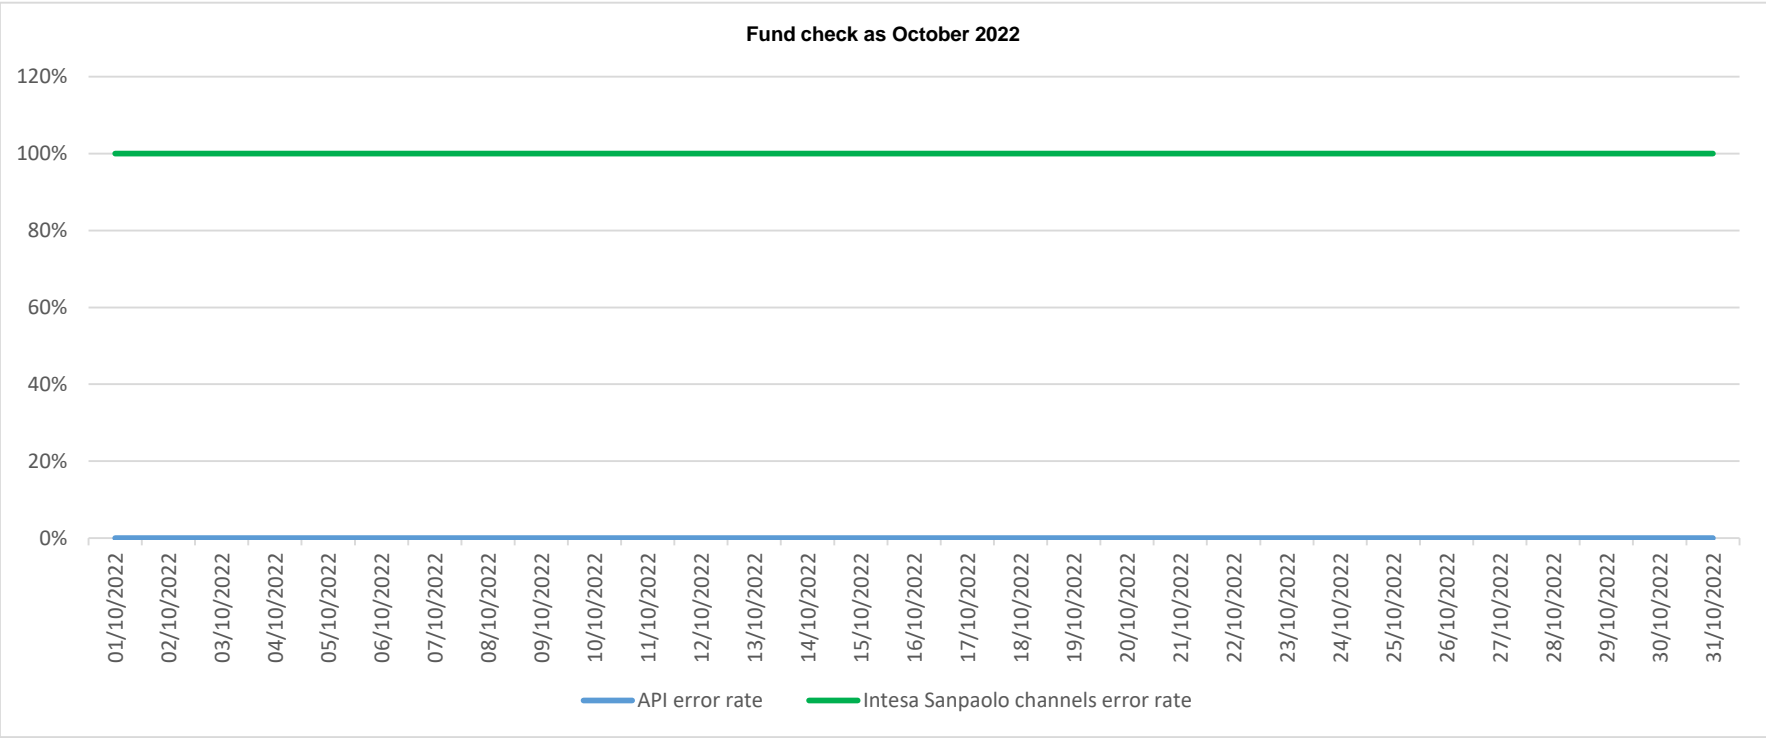

API error rate vs Intesa Sanpaolo online channels

API error rate vs Intesa Sanpaolo online channels

API error rate vs Intesa Sanpaolo online channels

API error rate vs Intesa Sanpaolo online channels

API error rate vs Intesa Sanpaolo online channels