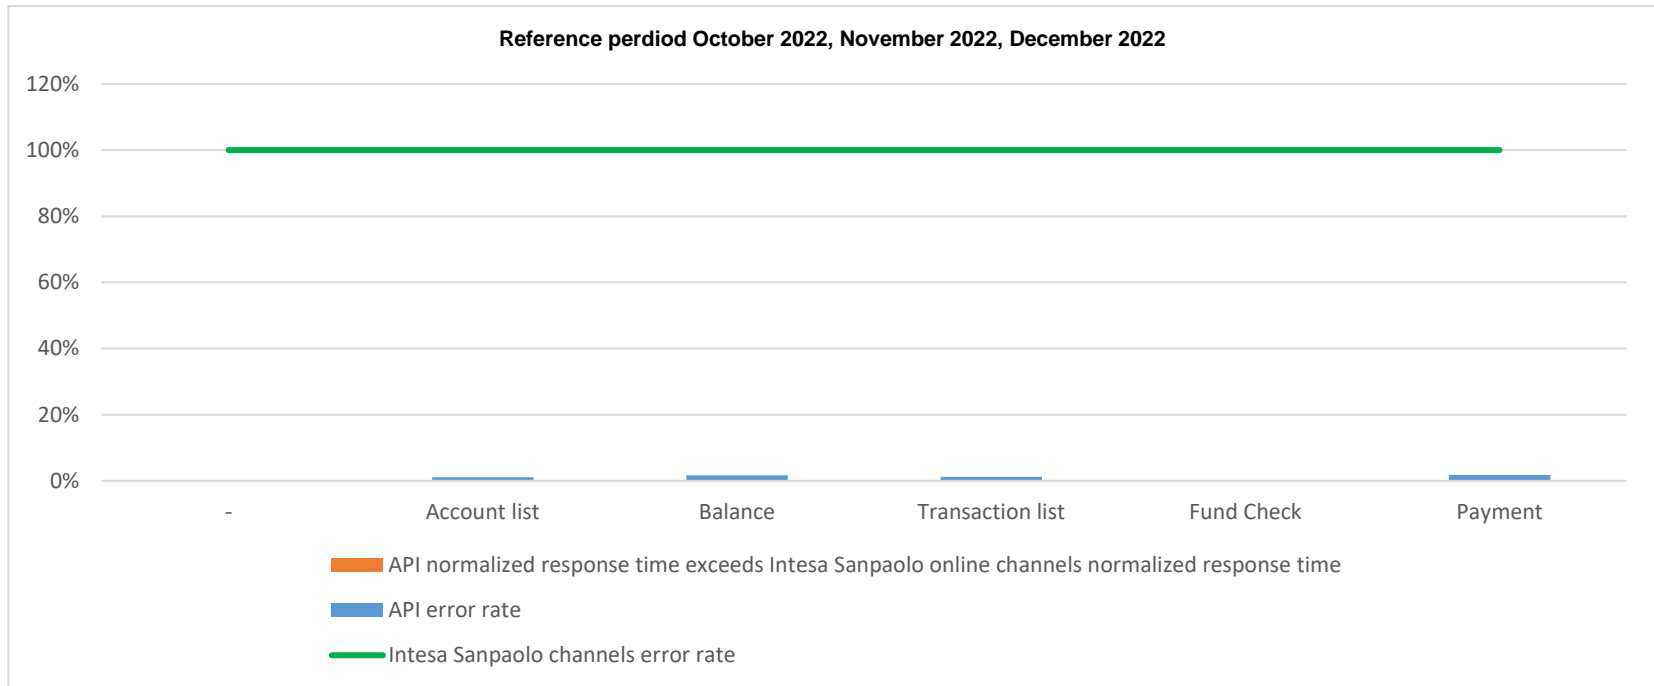

API error rate vs Intesa Sanpaolo online channels

API error rate vs Intesa Sanpaolo online channels

Account list as October 2022

API error rate vs Intesa Sanpaolo online channels

Account list as November 2022