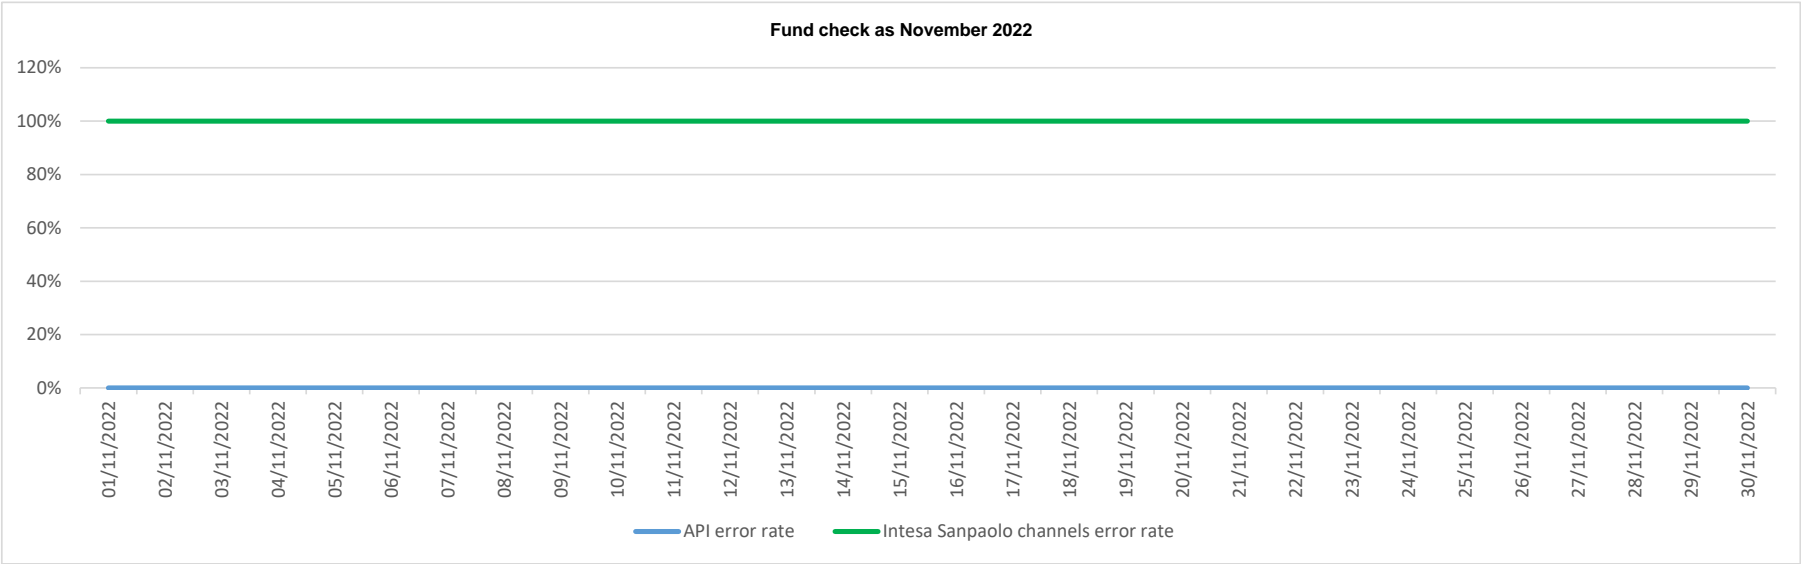

API error rate vs Intesa Sanpaolo online channels

API error rate vs Intesa Sanpaolo online channels

API error rate vs Intesa Sanpaolo online channels

API error rate vs Intesa Sanpaolo online channels

API error rate vs Intesa Sanpaolo online channels