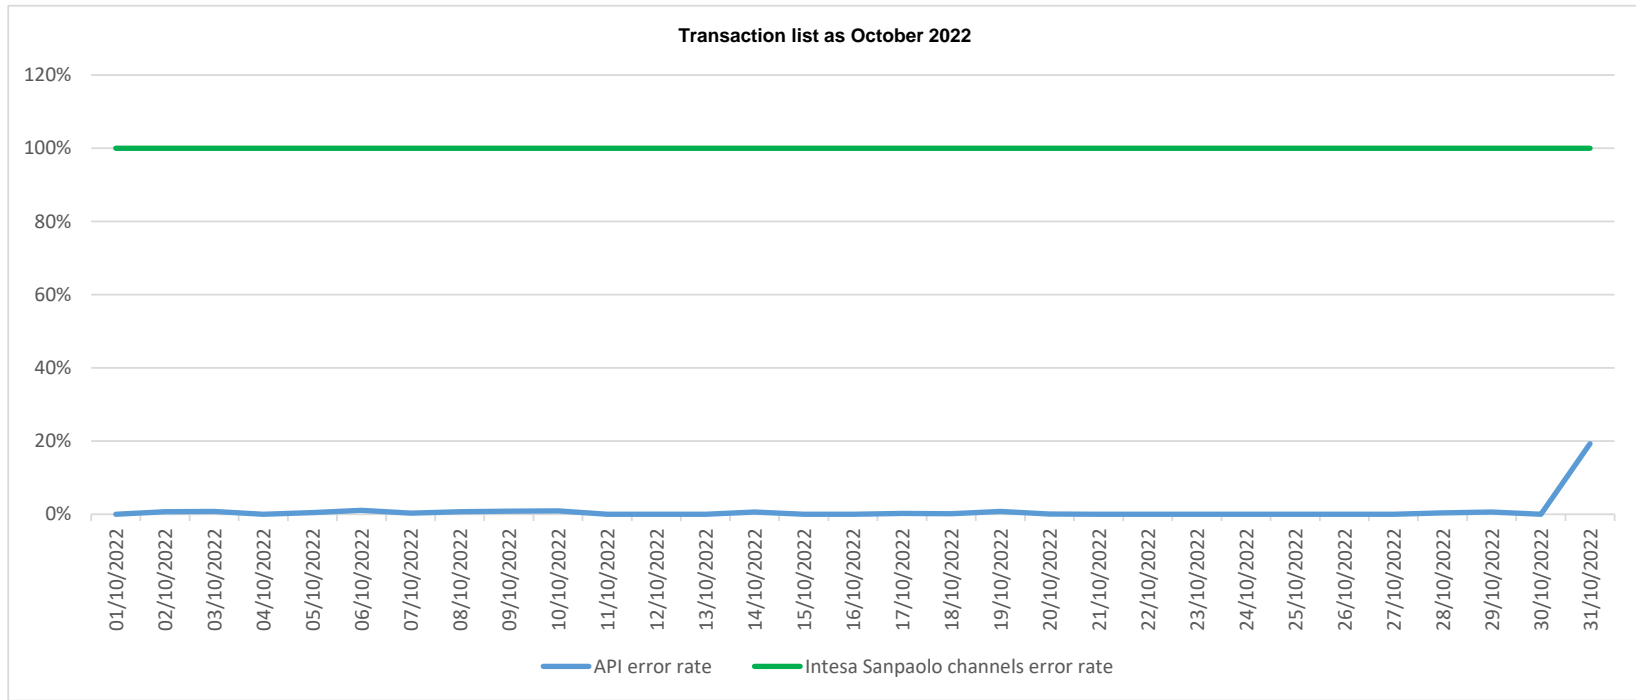

API error rate vs Intesa Sanpaolo online channels