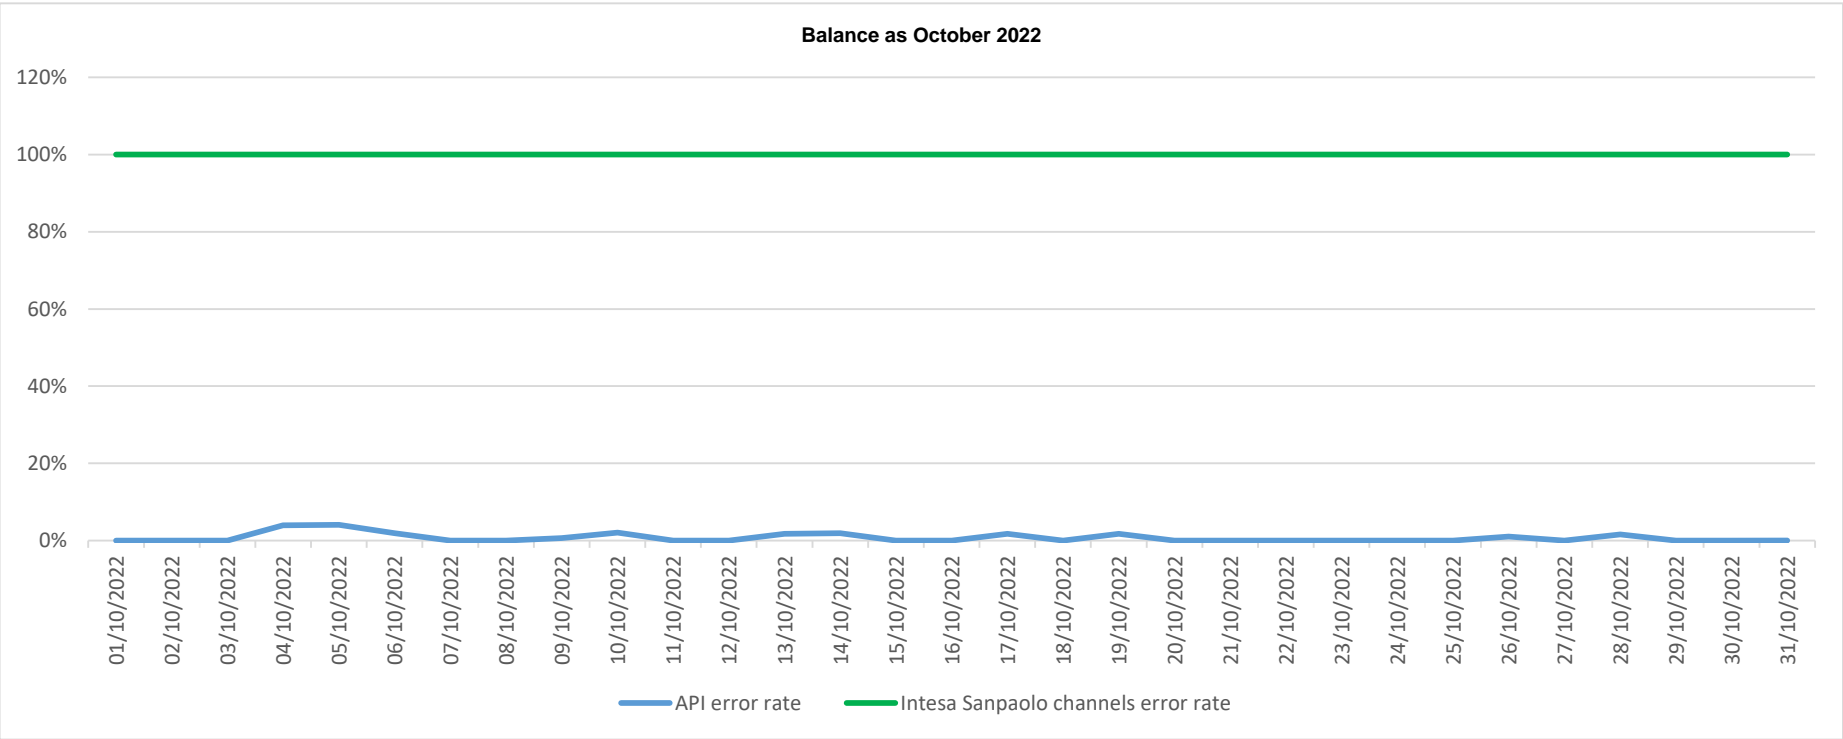

API error rate vs Intesa Sanpaolo online channels