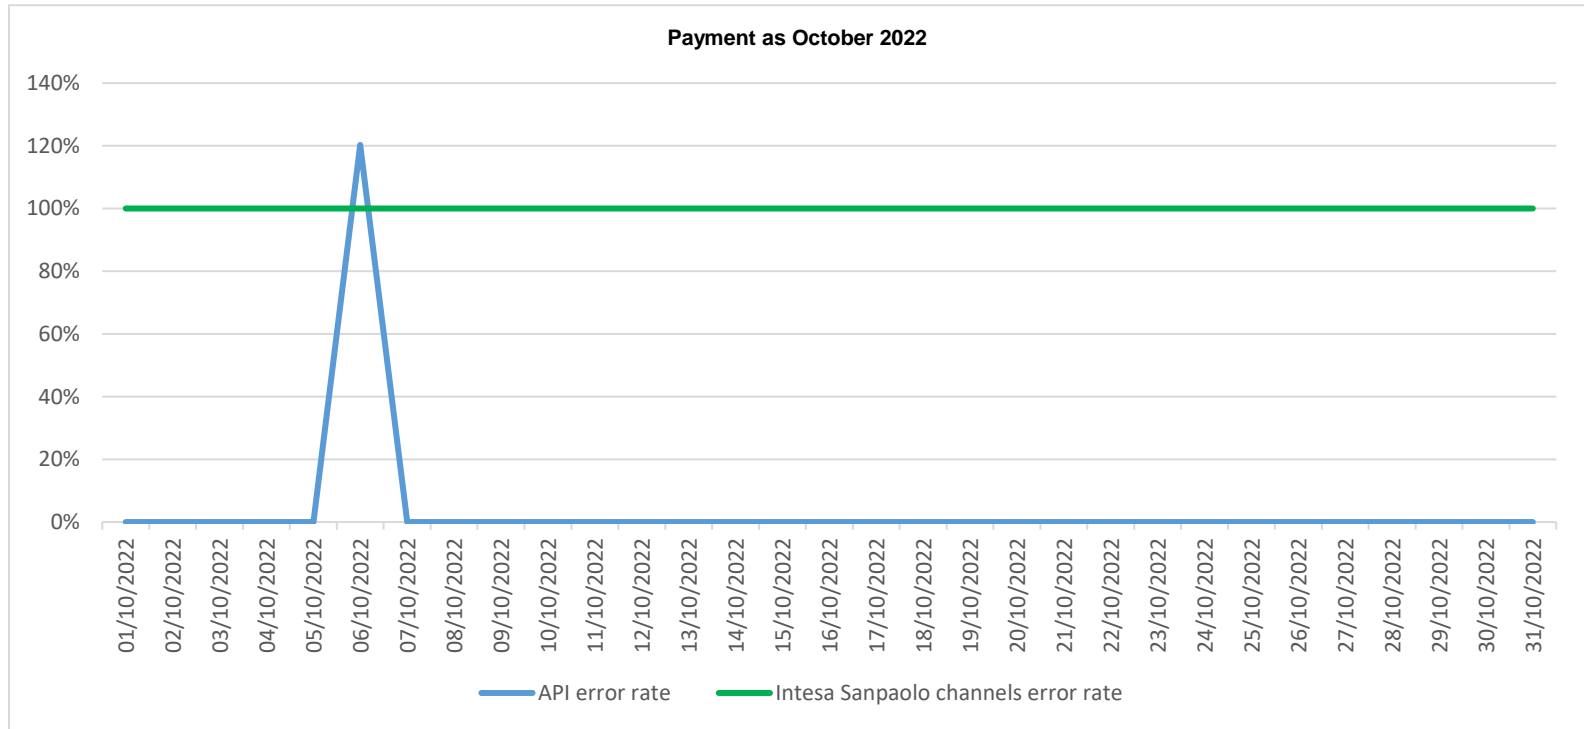

API error rate vs Intesa Sanpaolo online channels