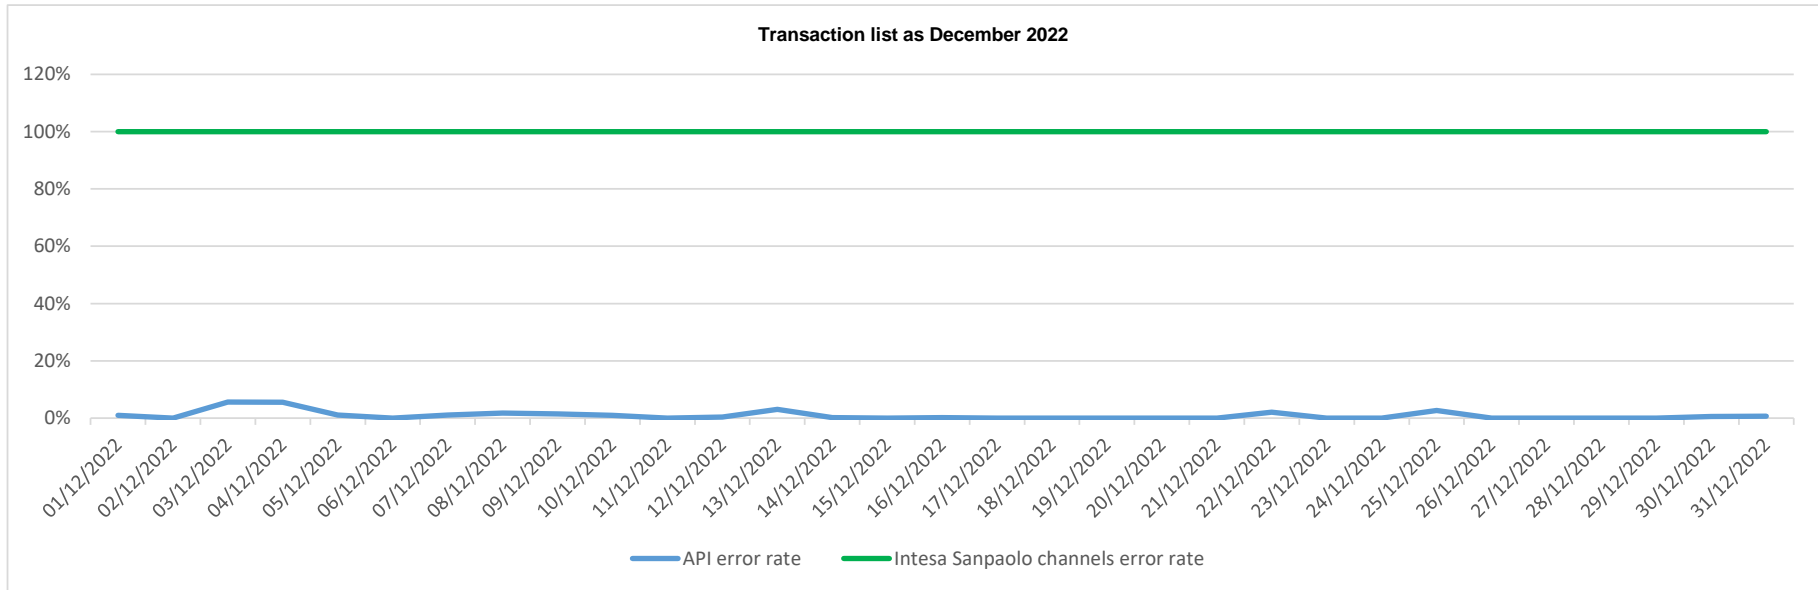

API error rate vs Intesa Sanpaolo online channels