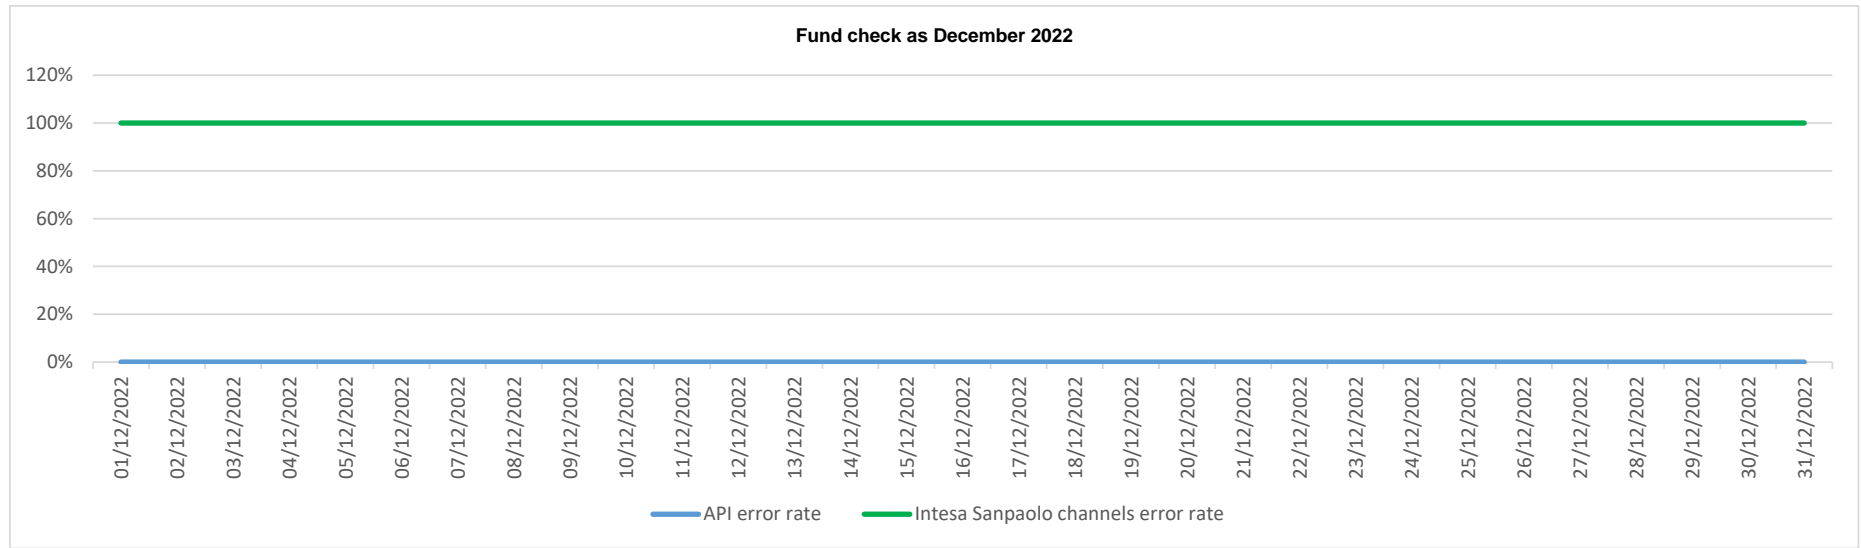

API error rate vs Intesa Sanpaolo online channels