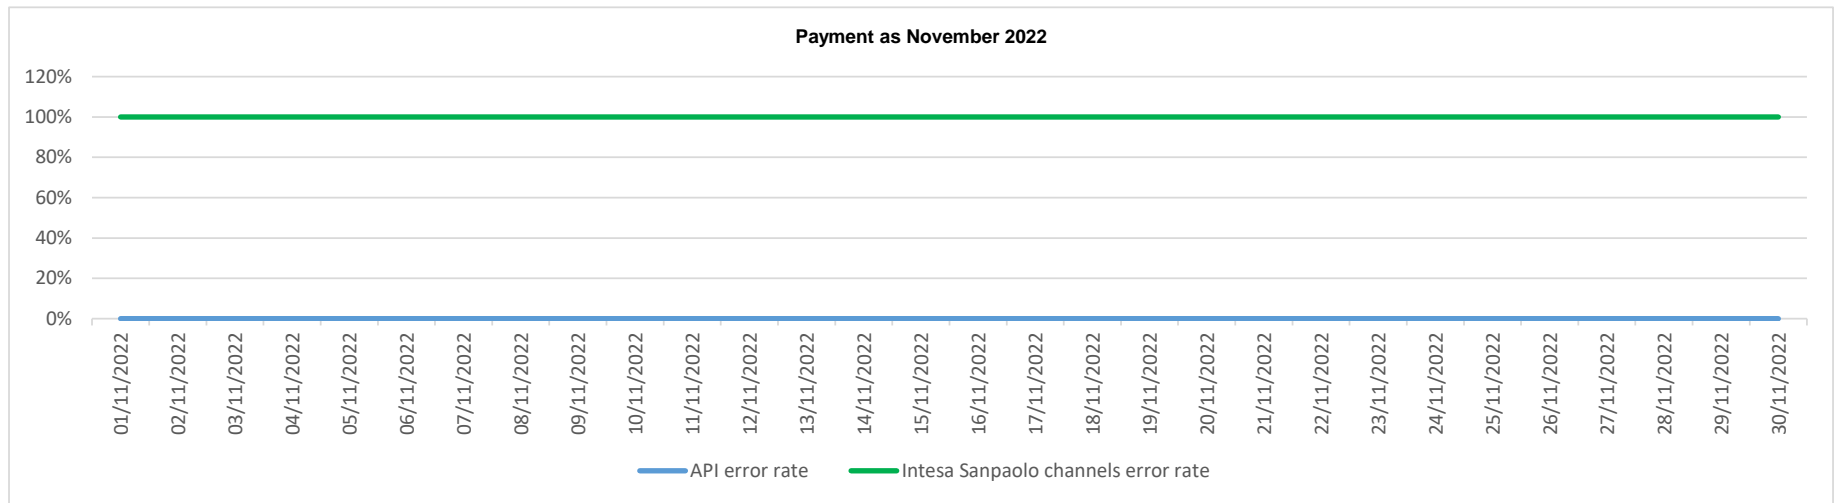

API error rate vs Intesa Sanpaolo online channels