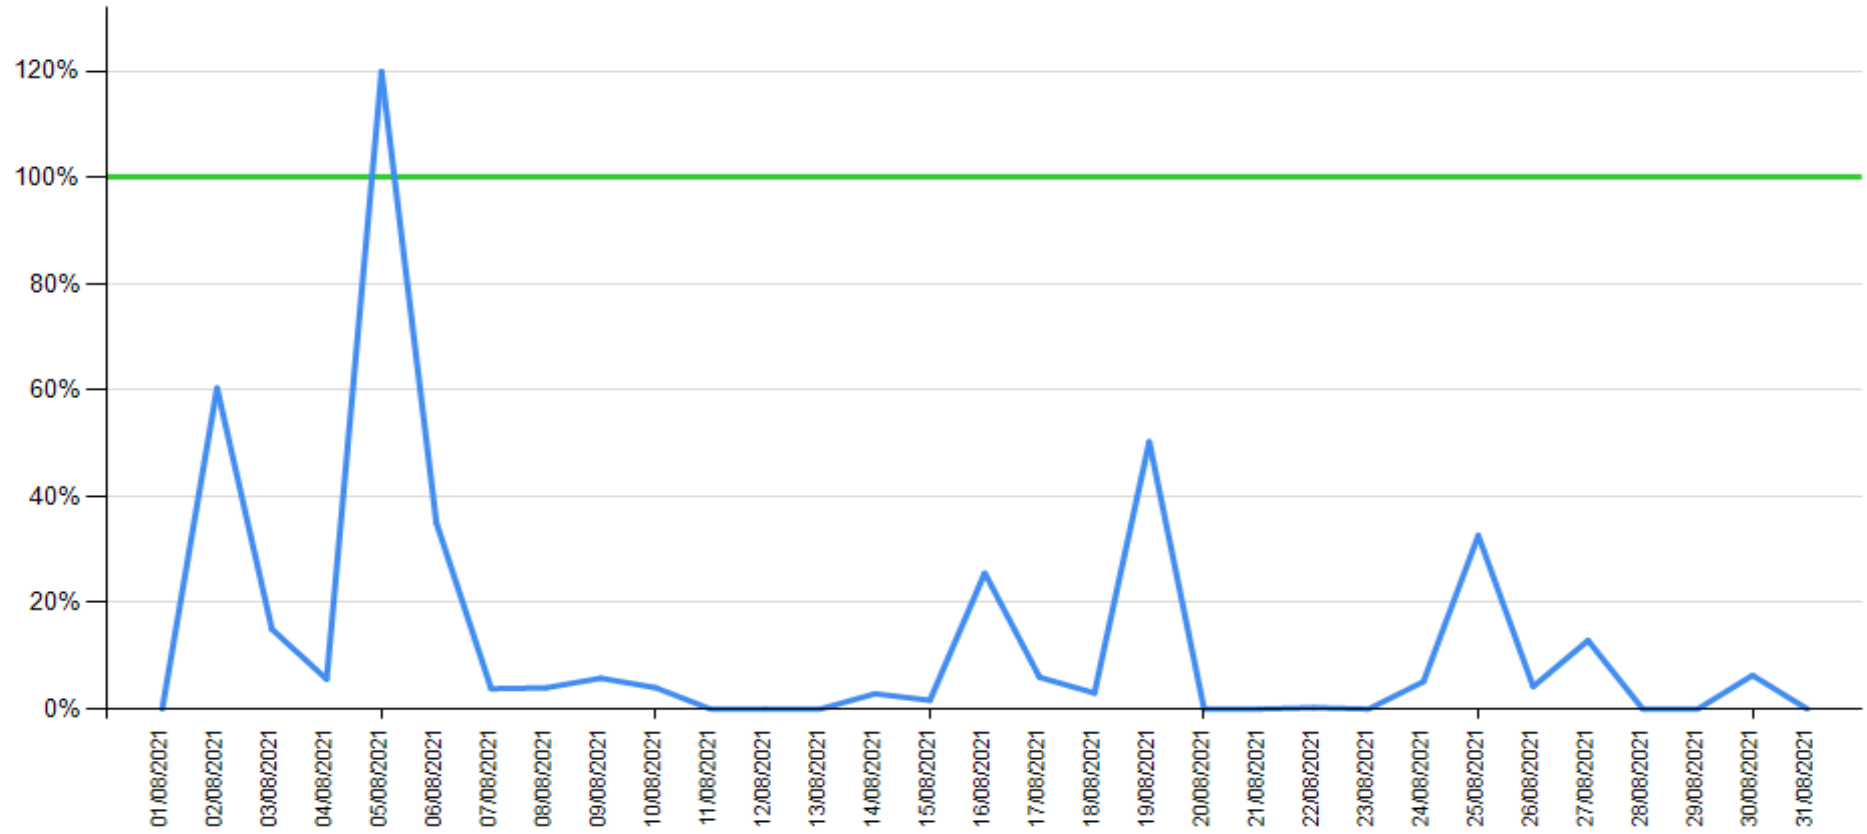

API error rate vs Intesa Sanpaolo online channels

Transaction list as of July 2021

— API error rate

— Intesa Sanpaolo channels error rate

API error rate vs Intesa Sanpaolo online channels

Transaction list as of August 2021