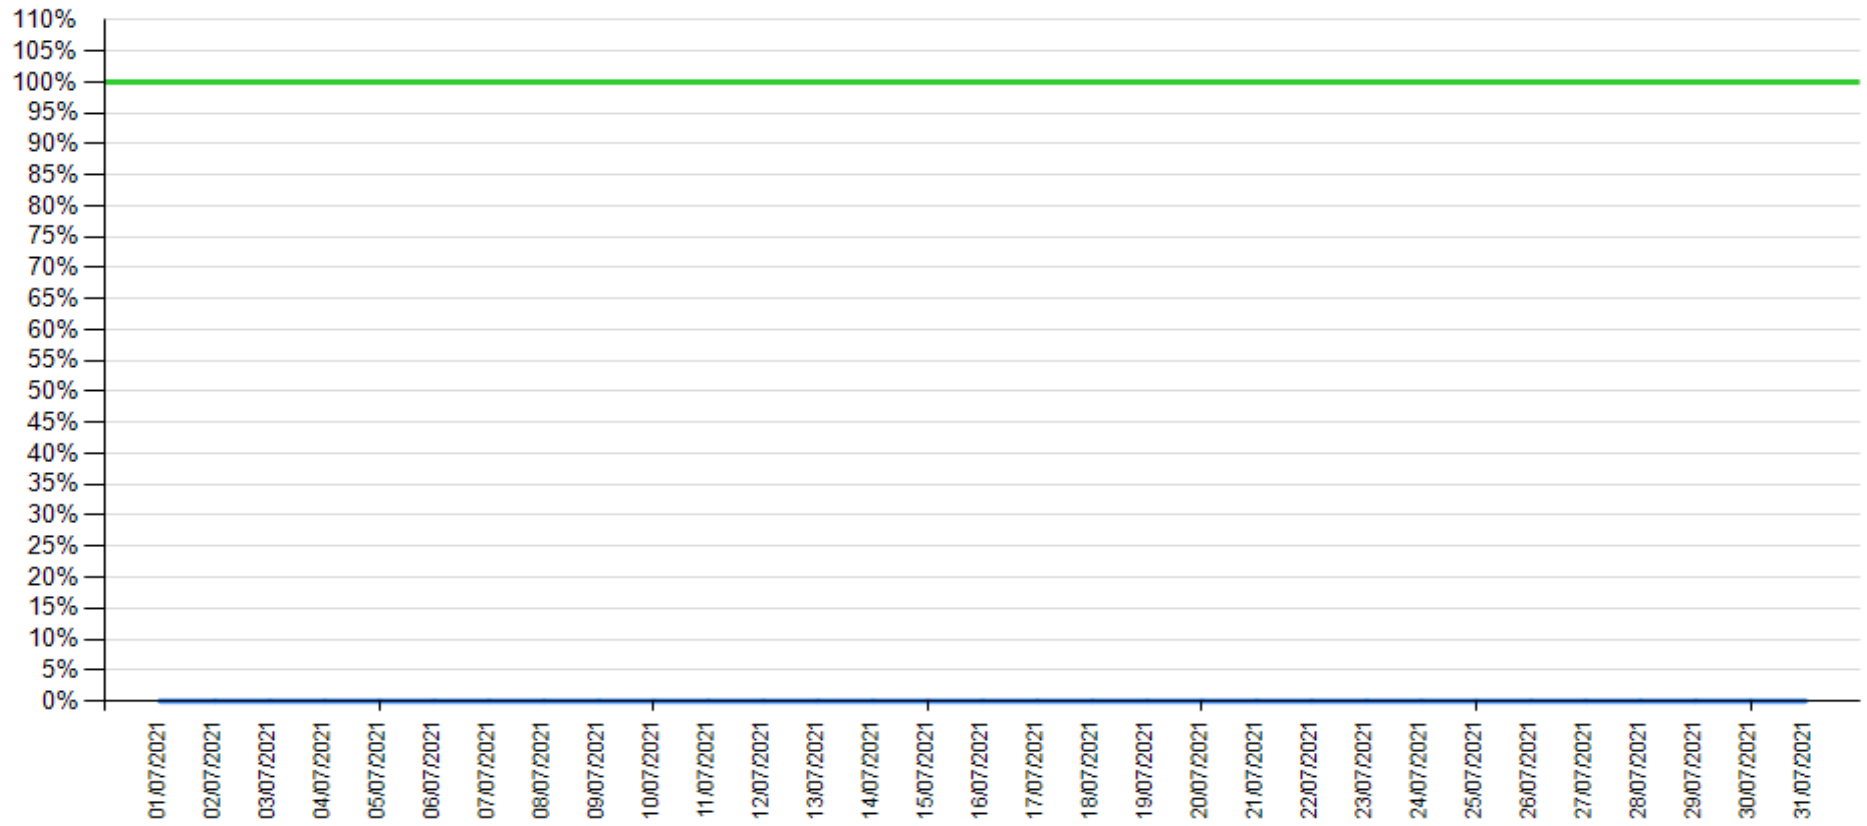

Balance as of September 2021

API error rate

Intesa Sanpaolo channels error rate

API error rate vs Intesa Sanpaolo online channels

Fund Check as of July 2021

— API error rate

— Intesa Sanpaolo channels error rate