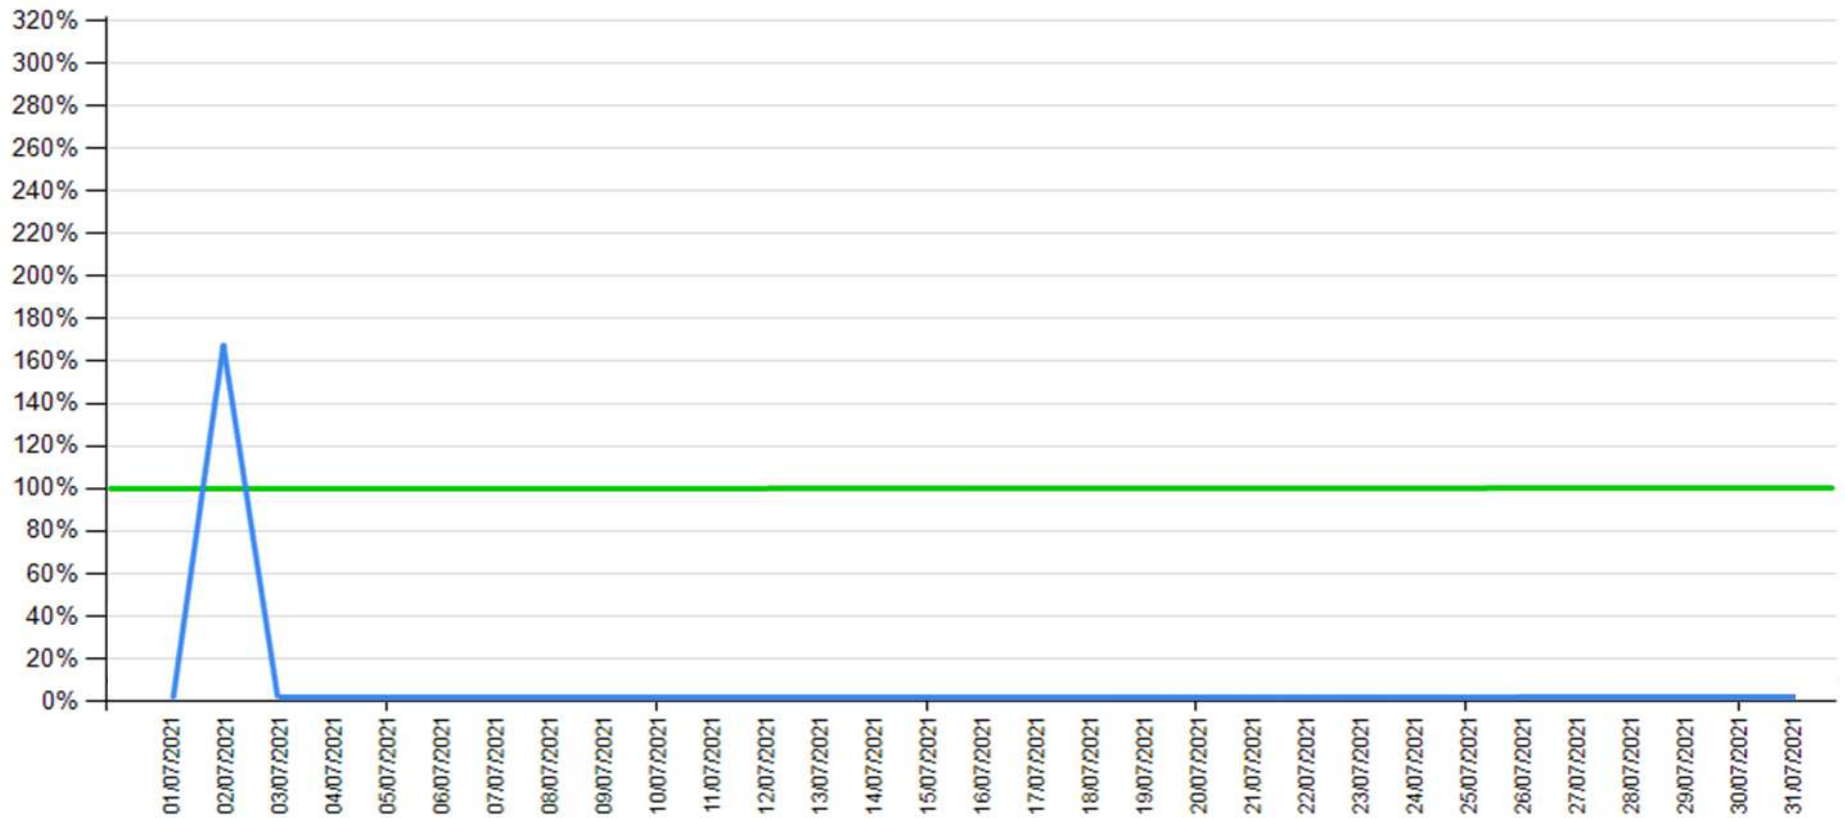

API error rate vs Intesa Sanpaolo online channels

Payment as of July 2021

— API error rate

— Intesa Sanpaolo channels error rate