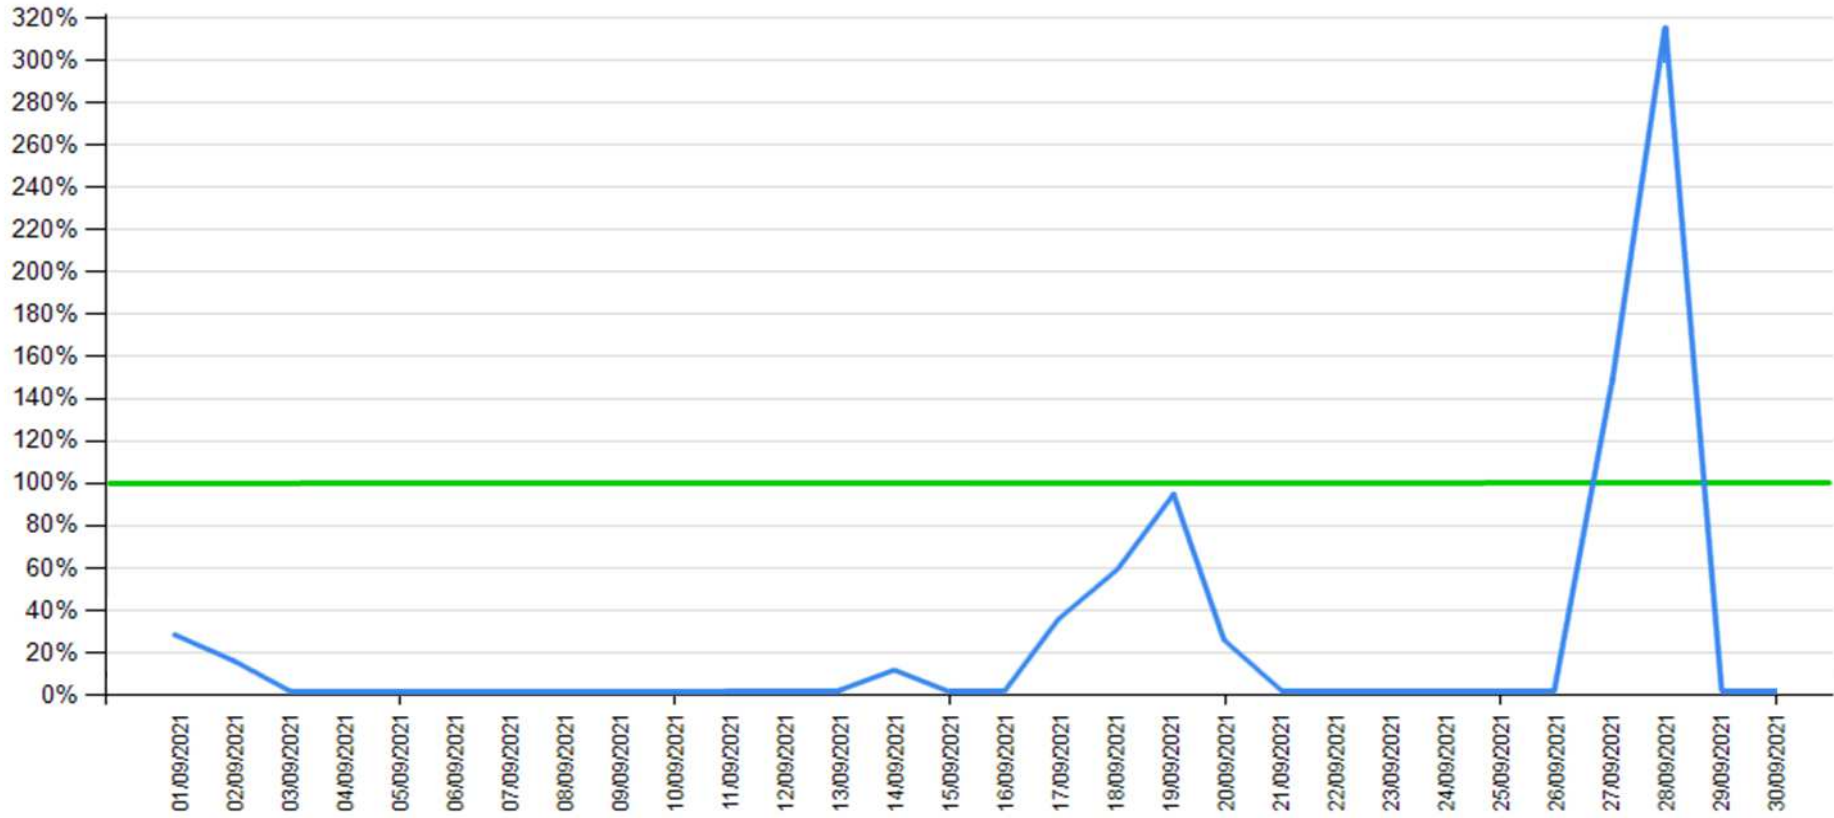

API error rate vs Intesa Sanpaolo online channels

Balance as of September 2021

API error rate

Intesa Sanpaolo channels error rate