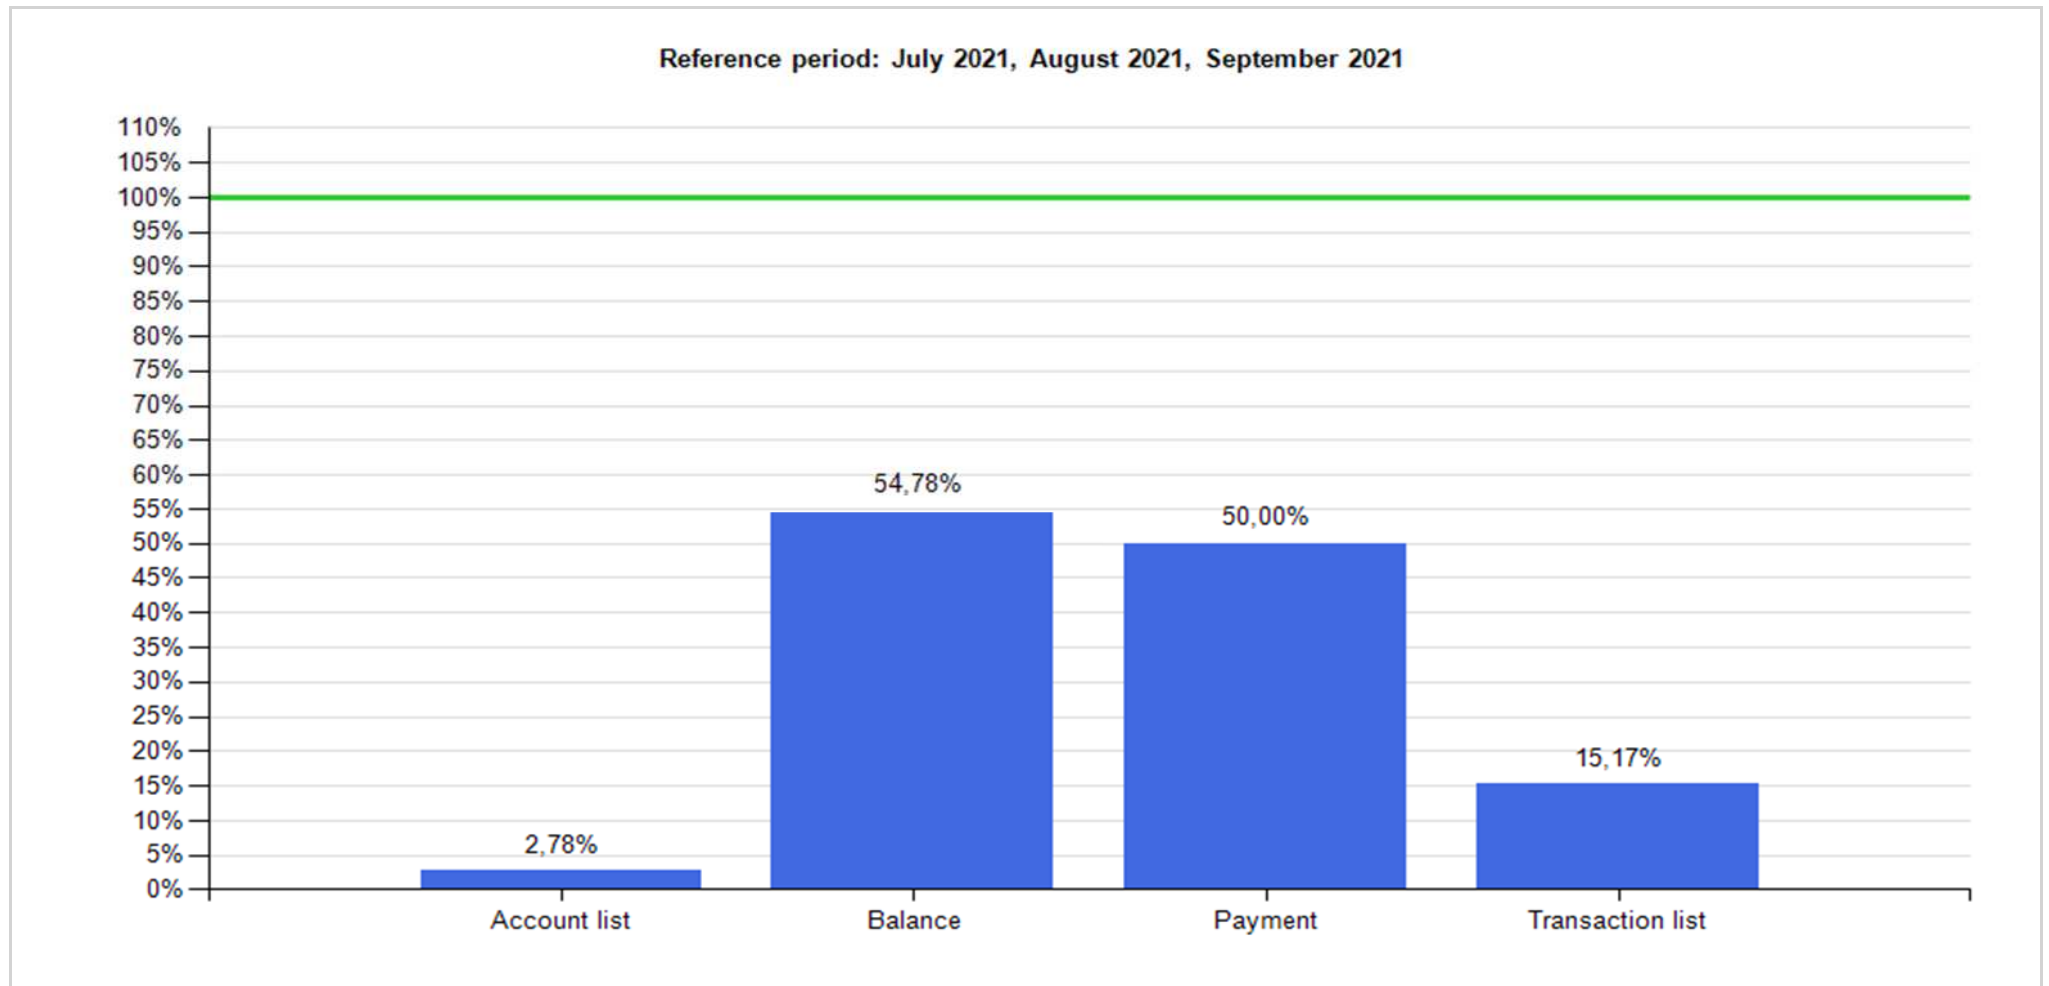

API error rate vs Intesa Sanpaolo online channels

API error rate

Intesa Sanpaolo channels error rate

API normalized error rate exceeds Intesa Sanpaolo online channels normalized error rate

API error rate vs Intesa Sanpaolo online channels