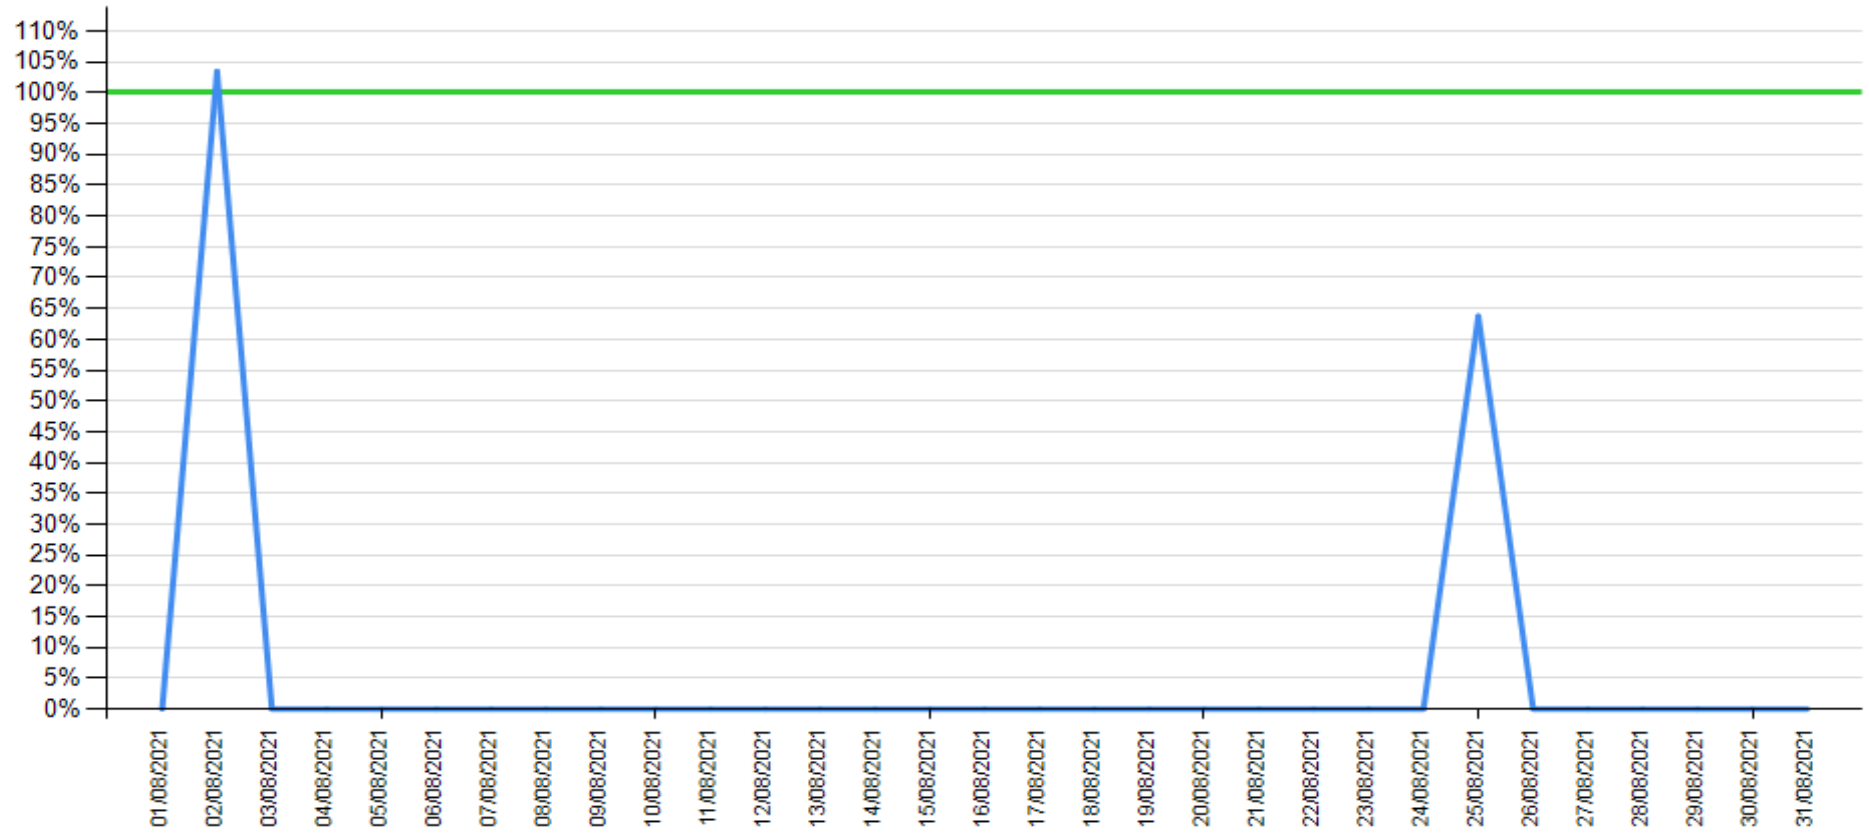

Account list as of July 2021

— API error rate

— Intesa Sanpaolo channels error rate

API error rate vs Intesa Sanpaolo online channels

Account list as of August 2021

— API error rate

— Intesa Sanpaolo channels error rate