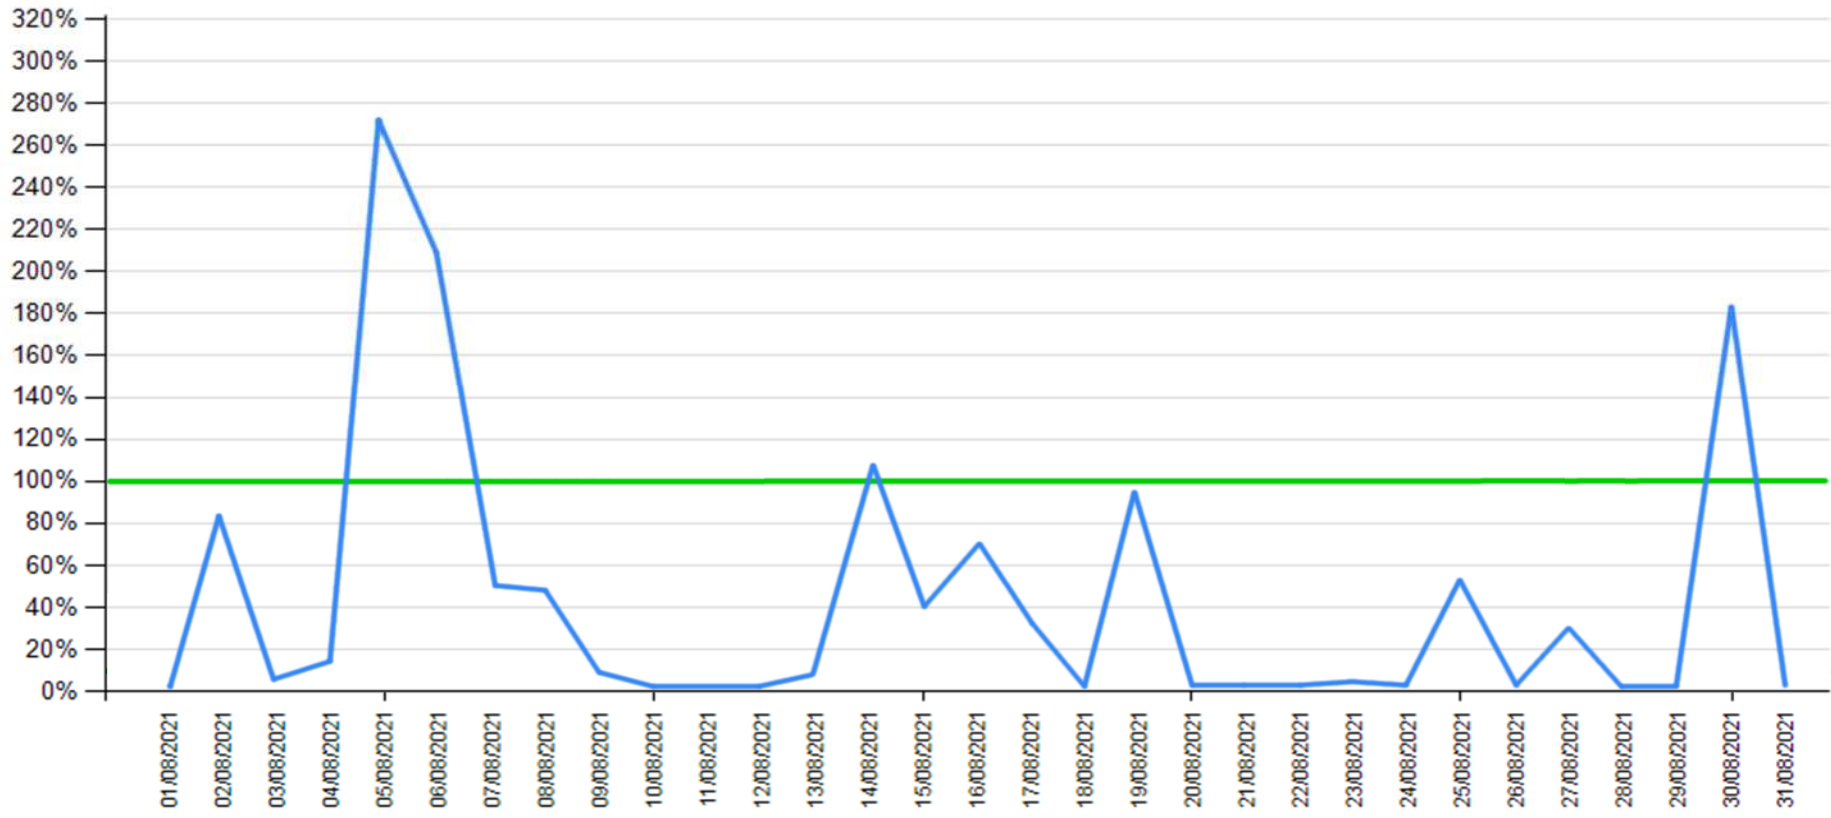

API error rate vs Intesa Sanpaolo online channels

Balance as of August 2021

— API error rate   — Intesa Sanpaolo channels error rate