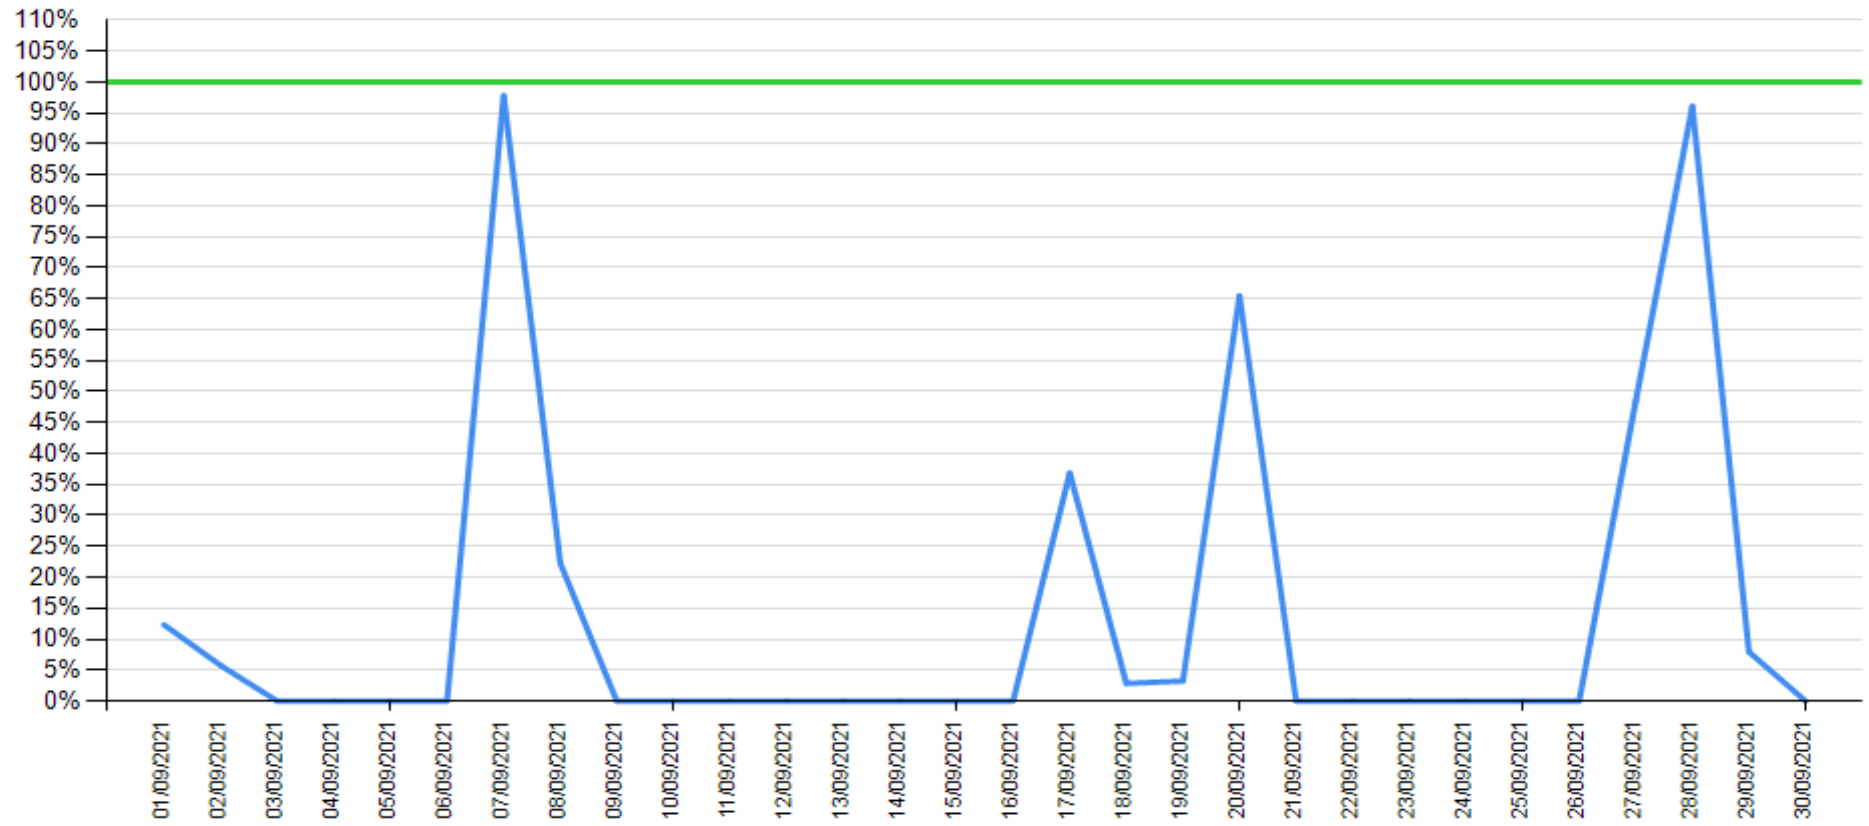

API error rate vs Intesa Sanpaolo online channels

— API error rate

— Intesa Sanpaolo channels error rate