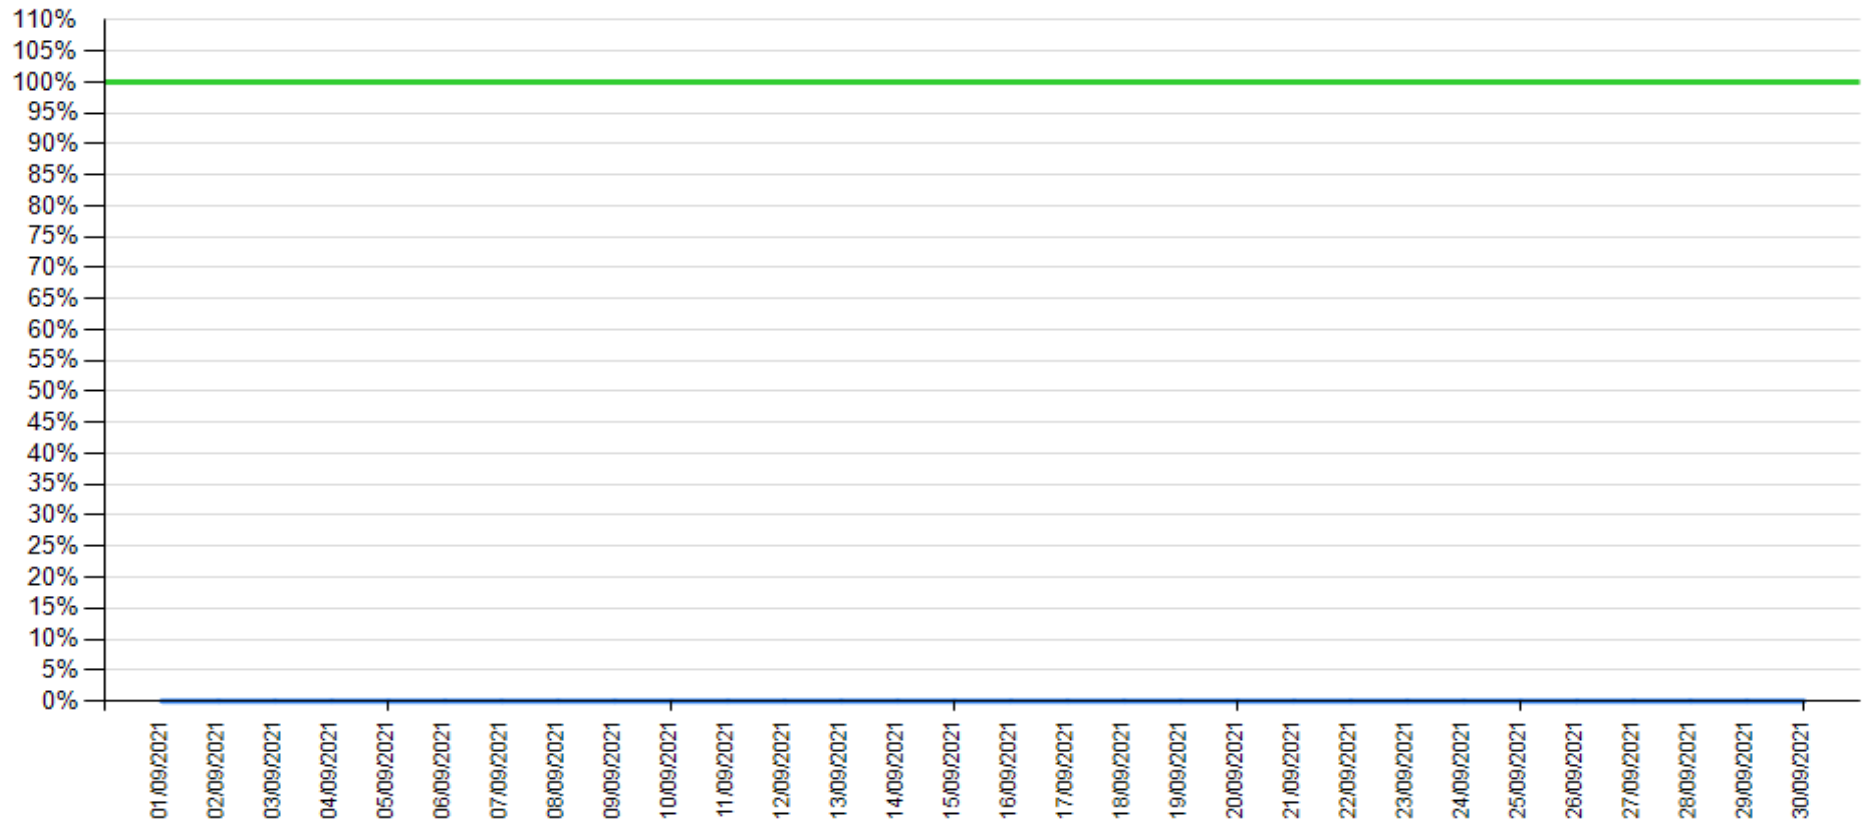

API error rate vs Intesa Sanpaolo online channels

Fund Check as of August 2021

— API error rate

— Intesa Sanpaolo channels error rate

API error rate vs Intesa Sanpaolo online channels

Fund Check as of September 2021