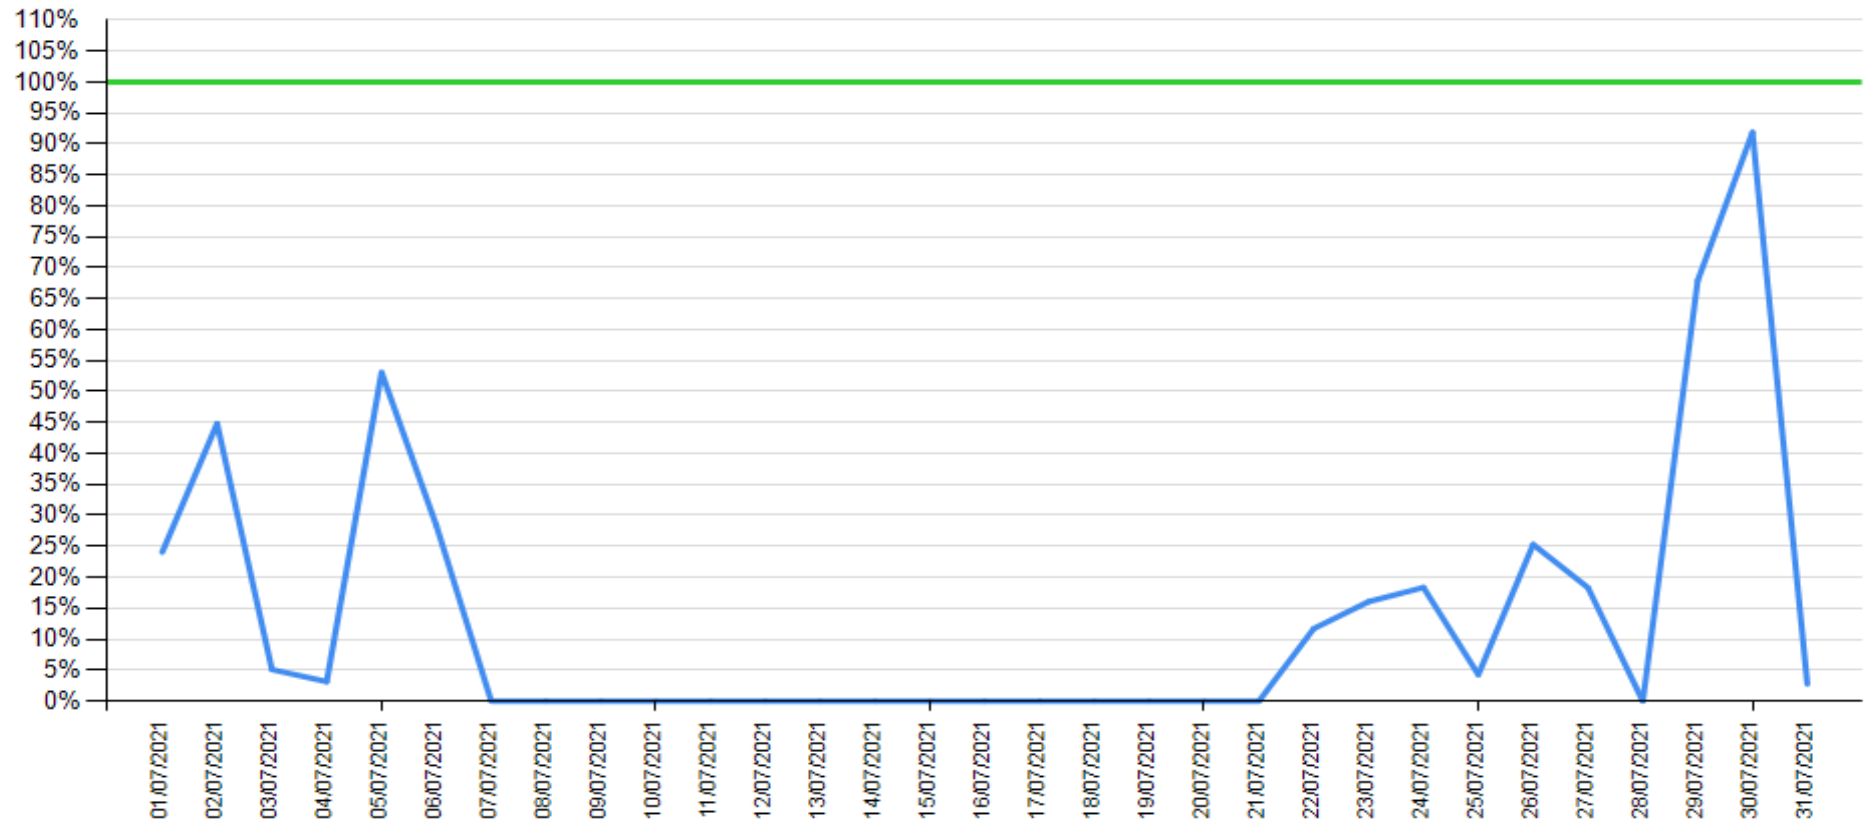

API error rate vs Intesa Sanpaolo online channels

Transaction list as of July 2021

— API error rate

— Intesa Sanpaolo channels error rate