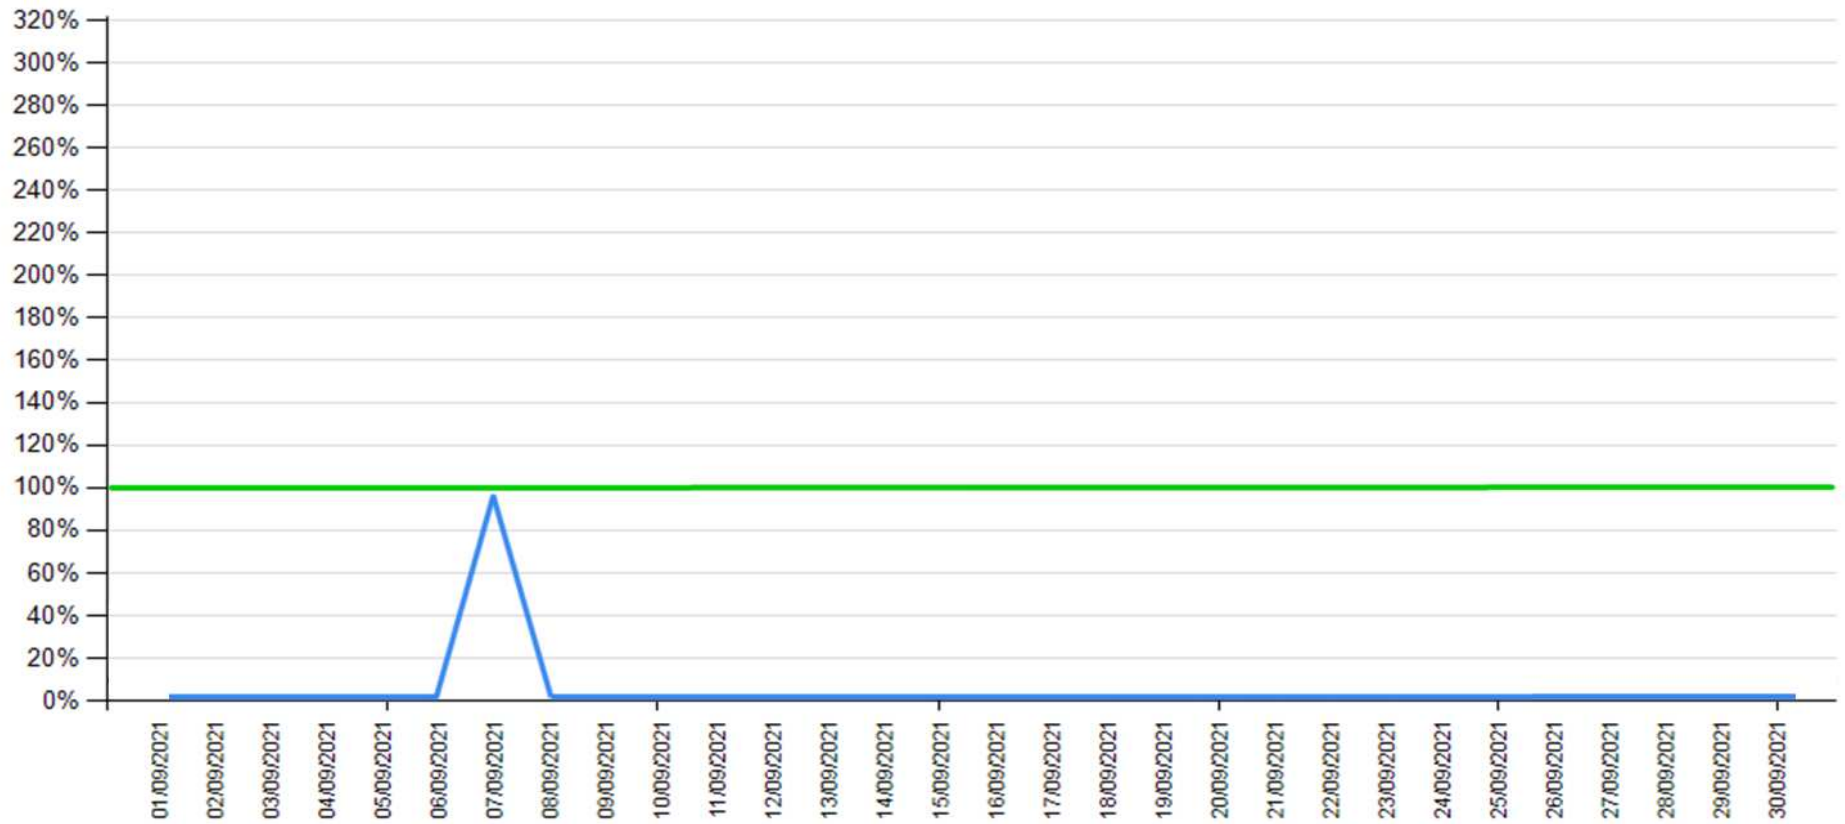

Payment as of August 2021

— API error rate

— Intesa Sanpaolo channels error rate

API error rate vs Intesa Sanpaolo online channels

Payment as of September 2021

— API error rate

— Intesa Sanpaolo channels error rate