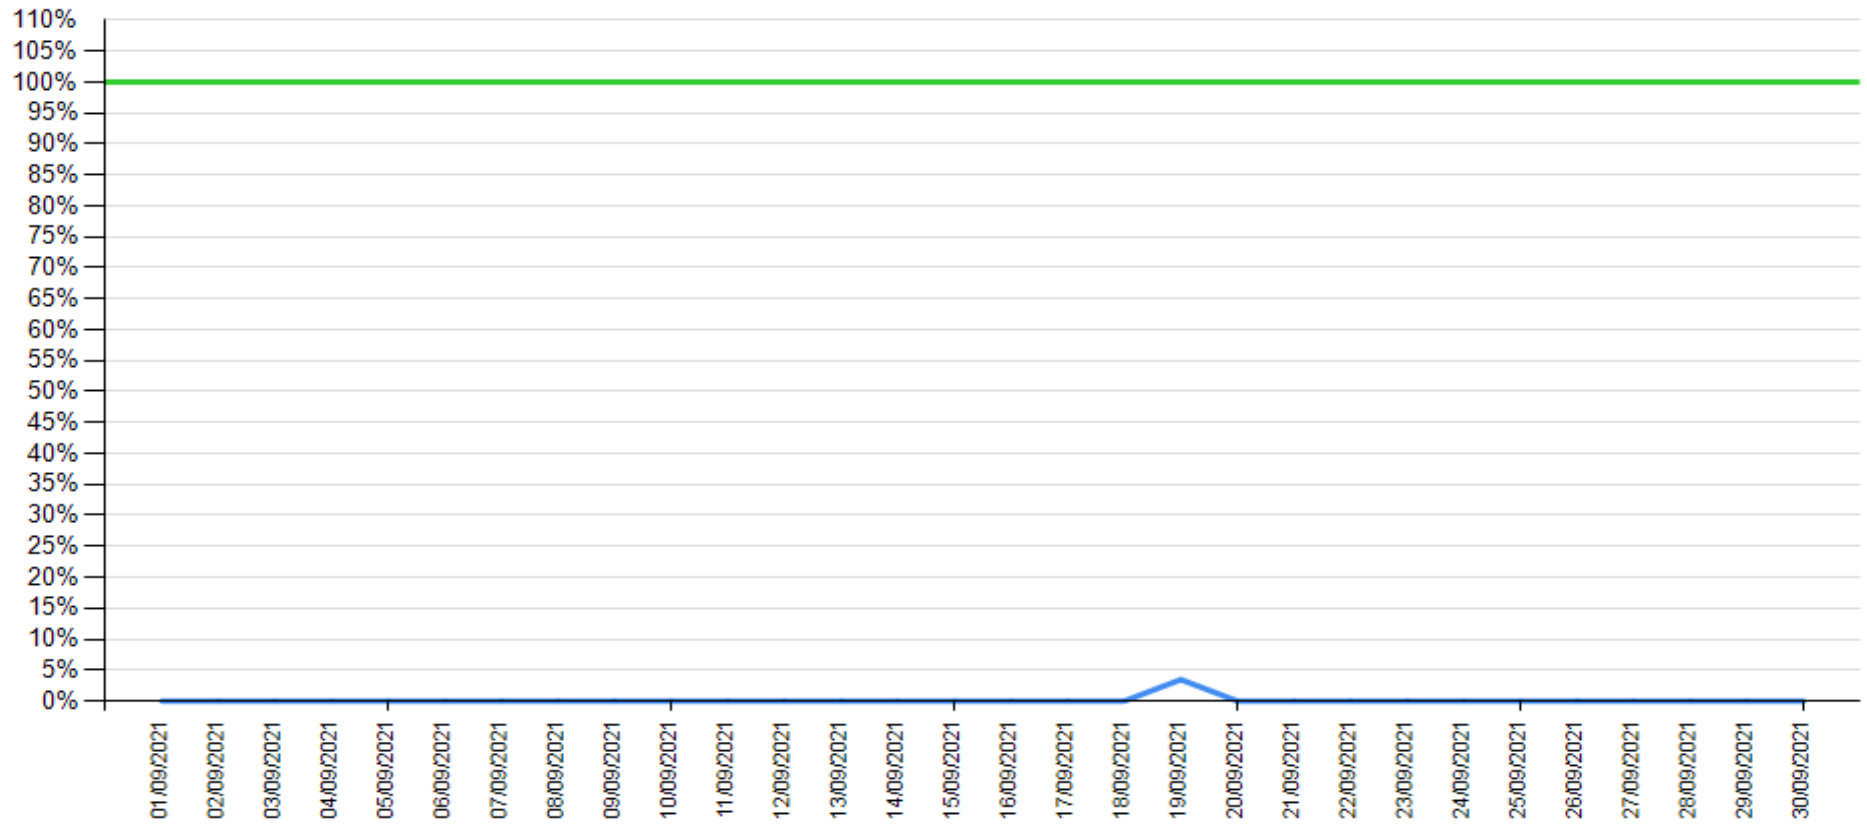

API error rate vs Intesa Sanpaolo online channels

Account list as of September 2021

— API error rate

— Intesa Sanpaolo channels error rate