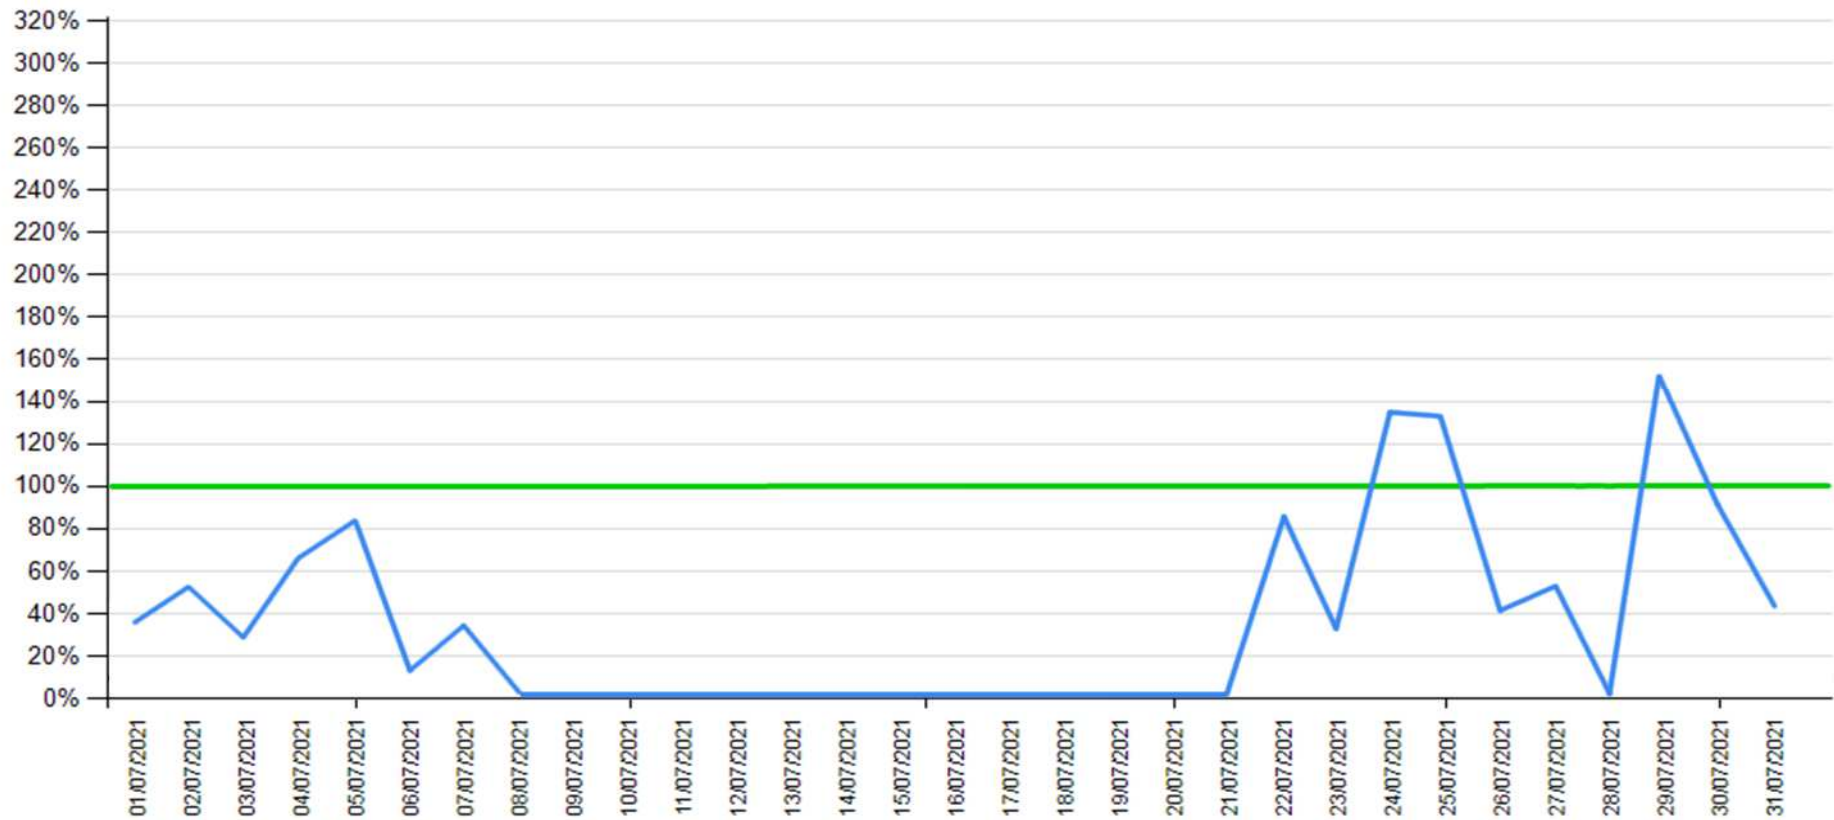

Account list as of July 2021

— API error rate

— Intesa Sanpaolo channels error rate

API error rate vs Intesa Sanpaolo online channels

Account list as of August 2021

— API error rate

— Intesa Sanpaolo channels error rate

API error rate vs Intesa Sanpaolo online channels

Account list as of September 2021

— API error rate

— Intesa Sanpaolo channels error rate

API error rate vs Intesa Sanpaolo online channels

Balance as of July 2021

— API error rate

— Intesa Sanpaolo channels error rate

API error rate vs Intesa Sanpaolo online channels

Balance as of August 2021

— API error rate — Intesa Sanpaolo channels error rate

API error rate vs Intesa Sanpaolo online channels