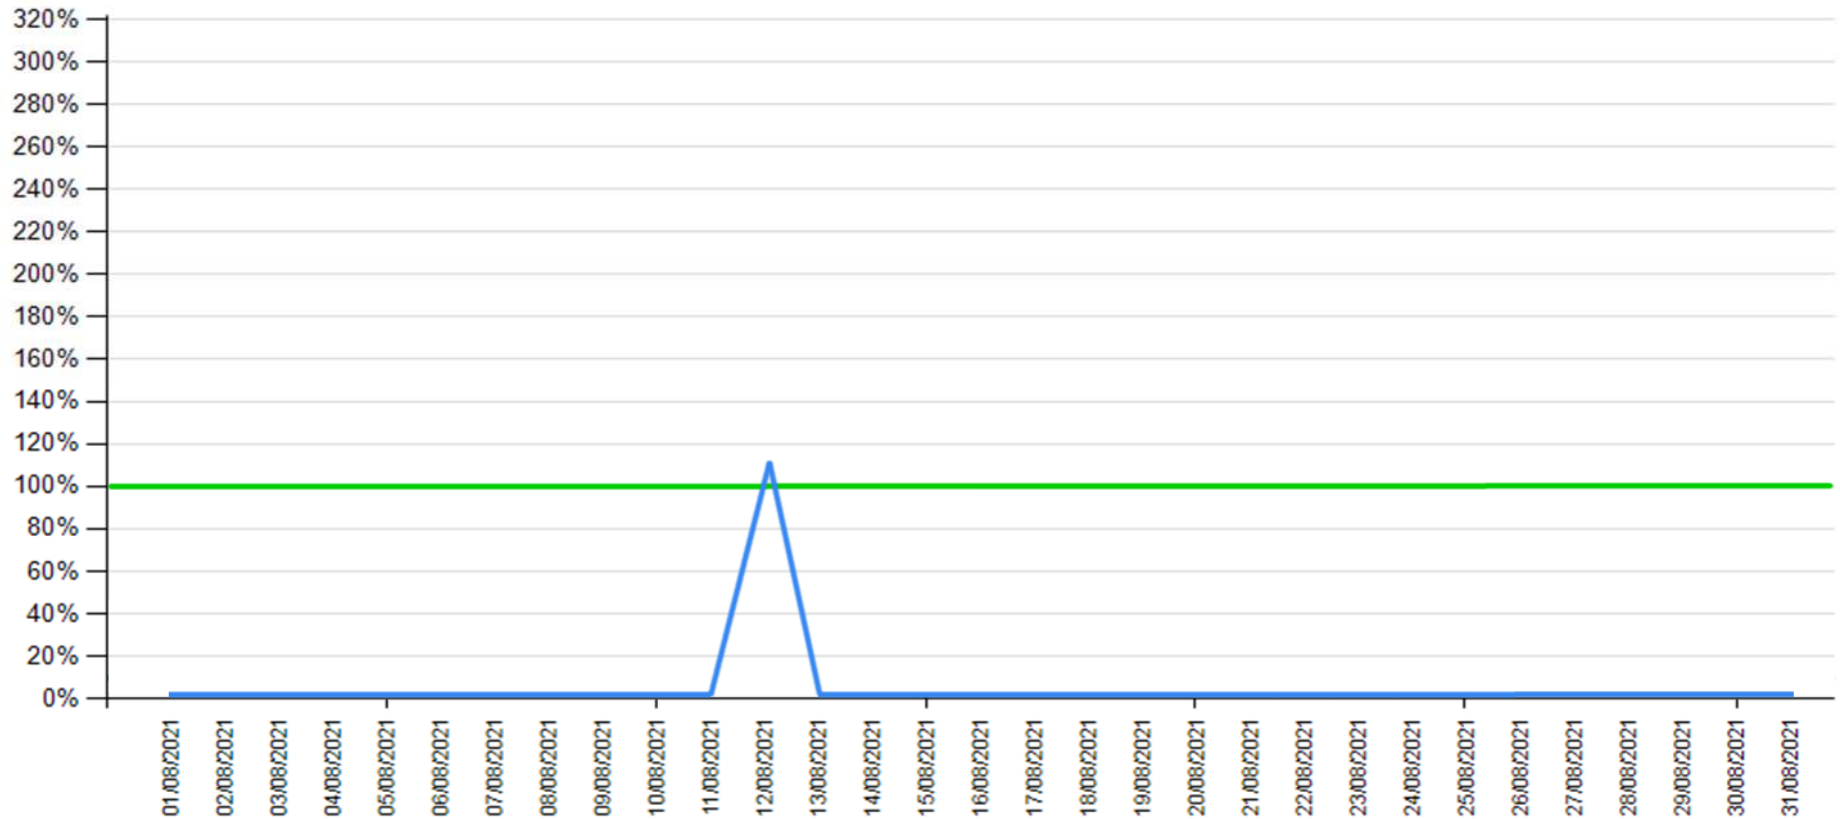

API error rate vs Intesa Sanpaolo online channels

Payment as of August 2021

— API error rate

— Intesa Sanpaolo channels error rate