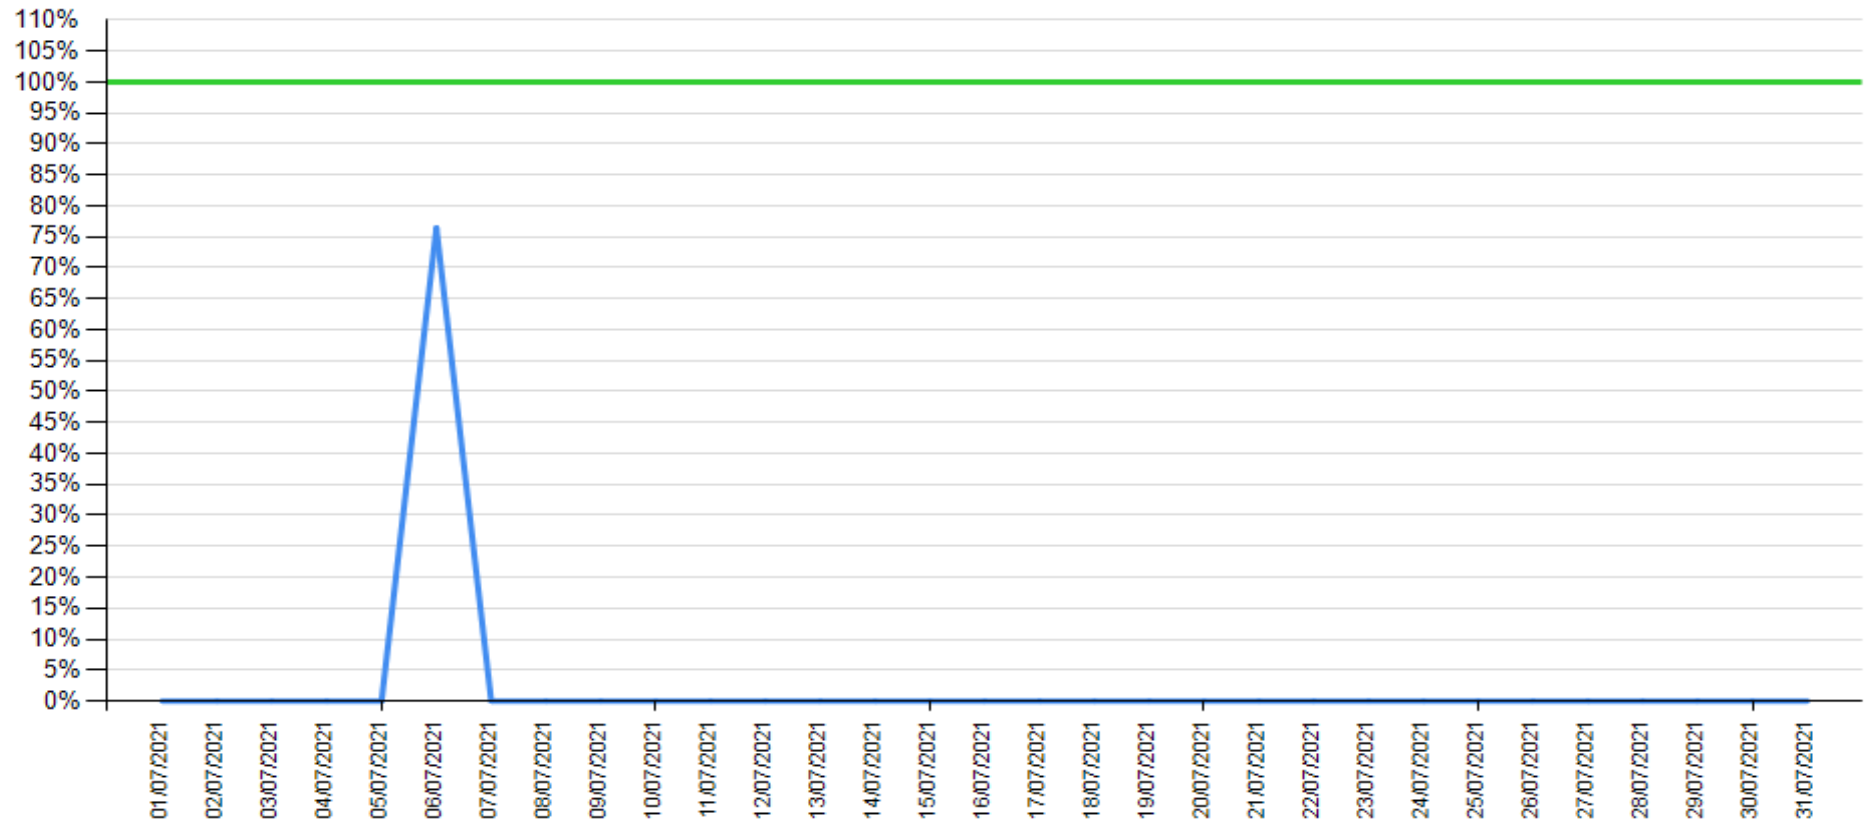

API error rate vs Intesa Sanpaolo online channels

API error rate

Intesa Sanpaolo channels error rate

API normalized error rate exceeds Intesa Sanpaolo online channels normalized error rate

API error rate vs Intesa Sanpaolo online channels

Account list as of July 2021

— API error rate

— Intesa Sanpaolo channels error rate

API error rate vs Intesa Sanpaolo online channels

Account list as of August 2021

— API error rate

— Intesa Sanpaolo channels error rate