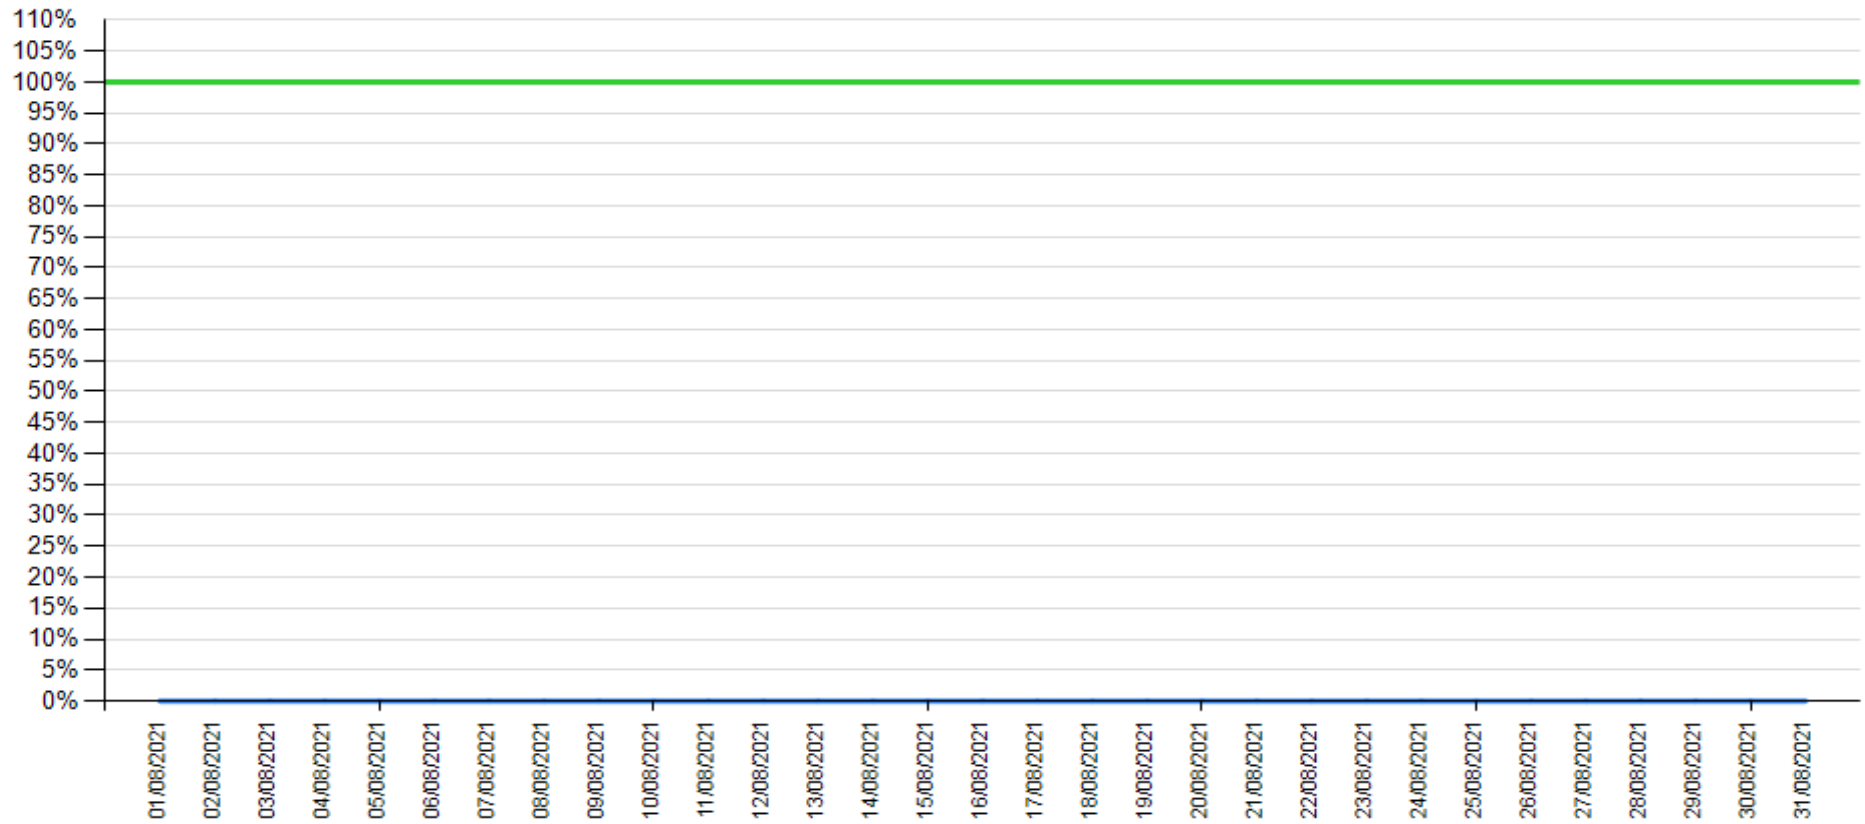

API error rate vs Intesa Sanpaolo online channels

Fund Check as of August 2021

— API error rate

— Intesa Sanpaolo channels error rate