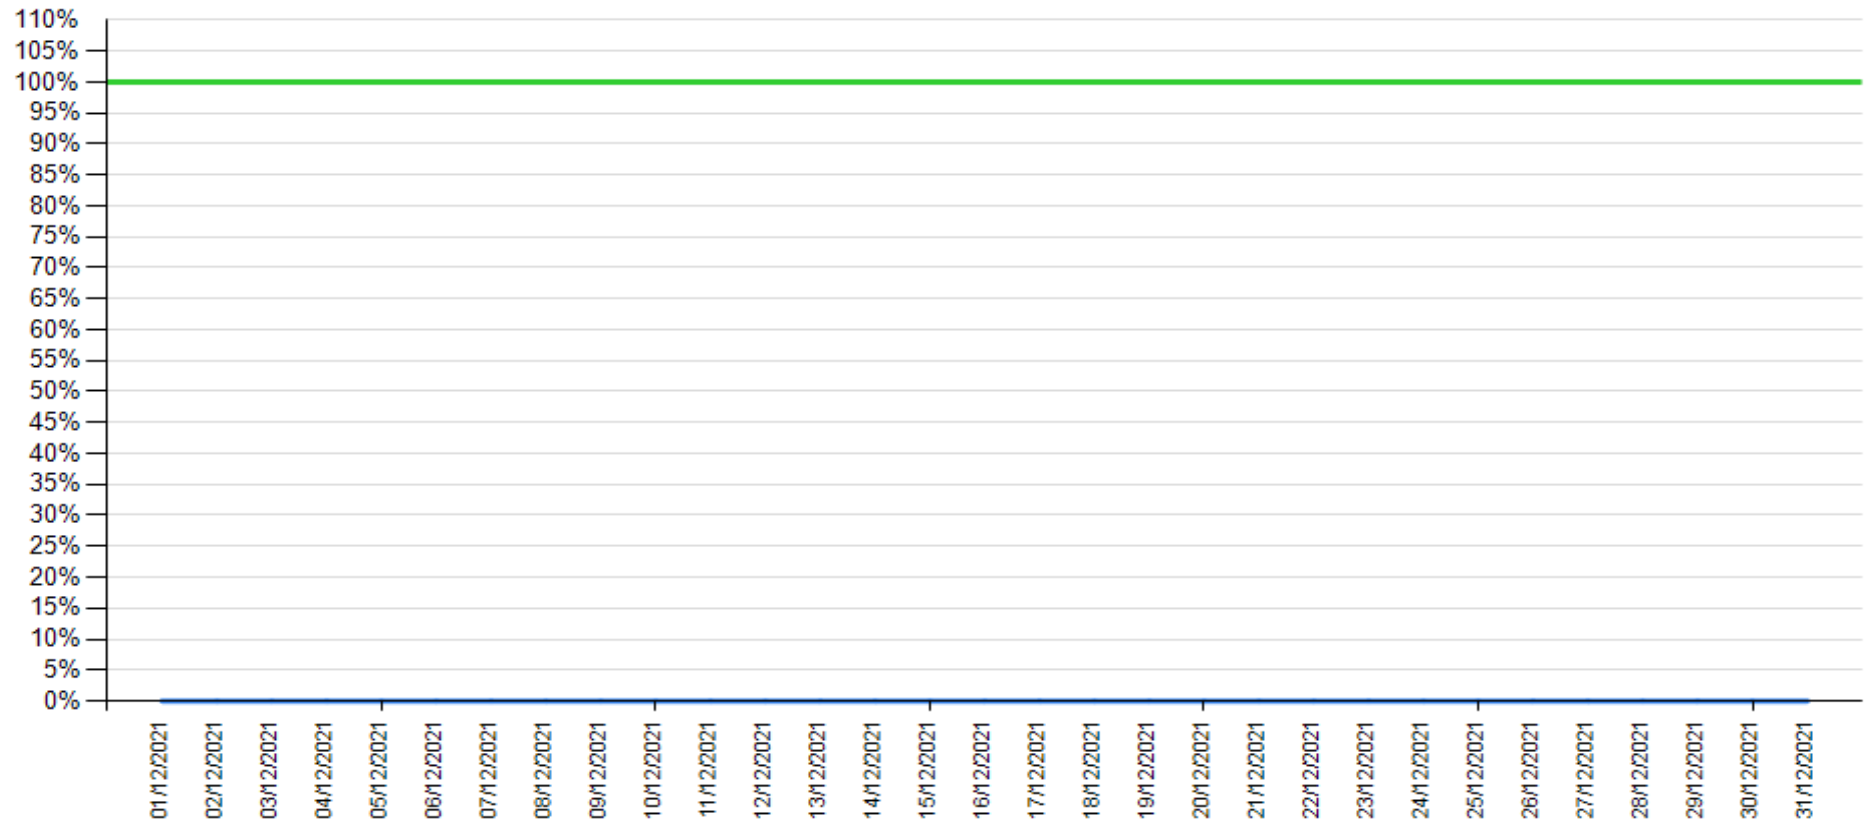

API error rate vs Intesa Sanpaolo online channels

Fund Check as of November 2021

— API error rate

— Intesa Sanpaolo channels error rate

API error rate vs Intesa Sanpaolo online channels

Fund Check as of December 2021