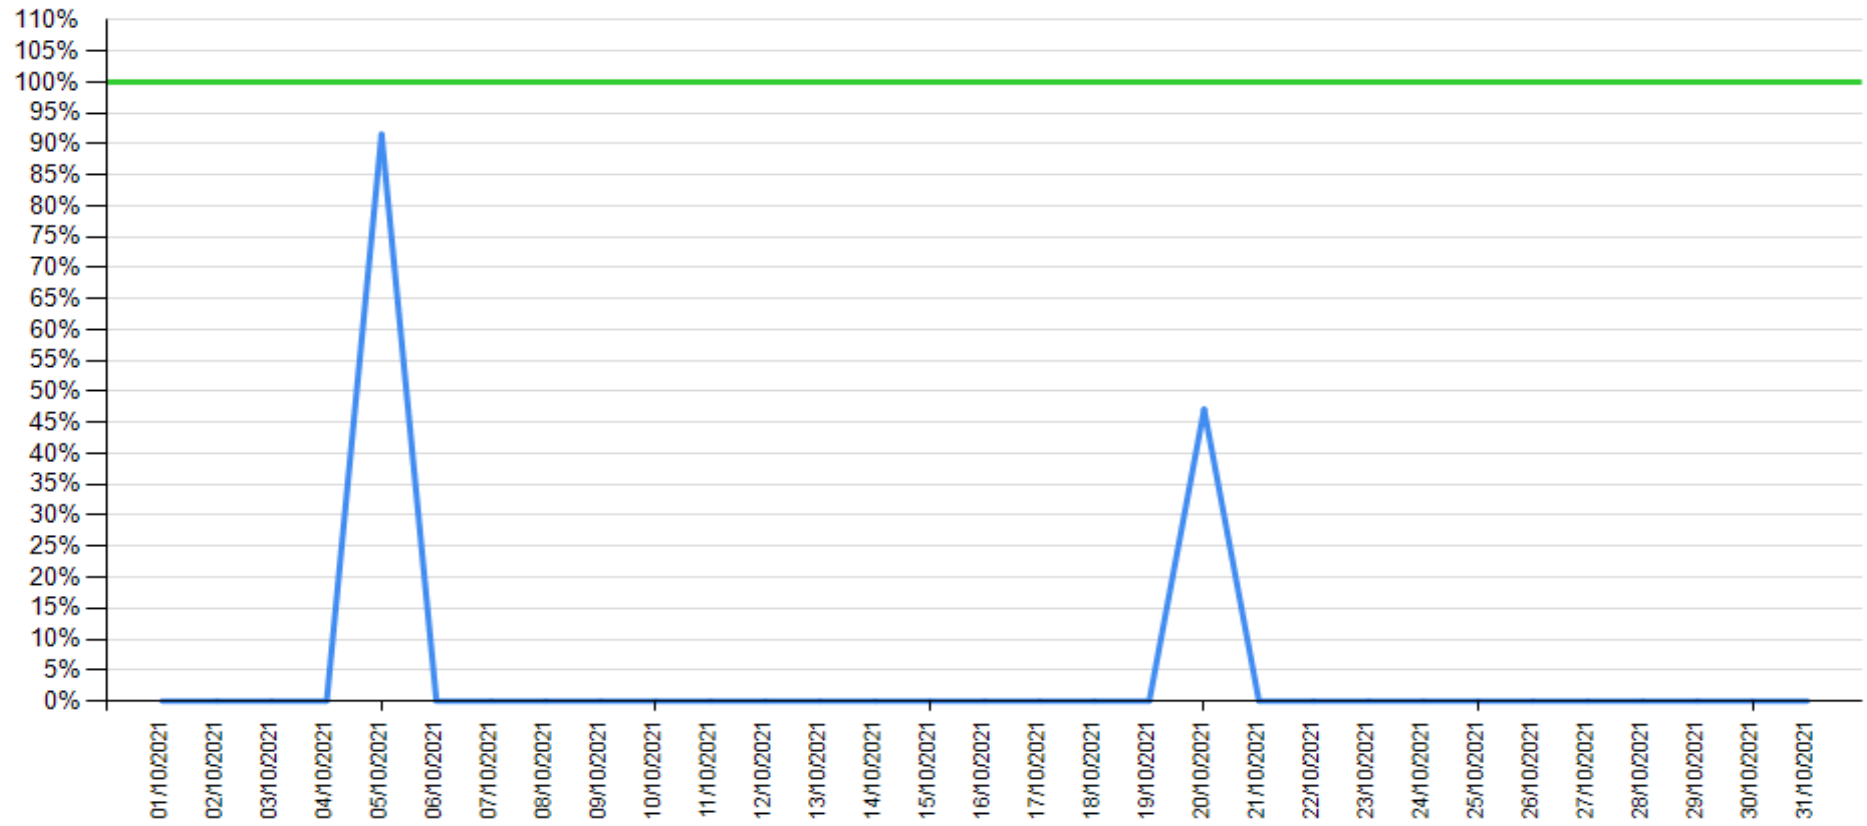

API error rate vs Intesa Sanpaolo online channels

API error rate

Intesa Sanpaolo channels error rate

API normalized error rate exceeds Intesa Sanpaolo online channels normalized error rate

API error rate vs Intesa Sanpaolo online channels

Account list as of October 2021

— API error rate

— Intesa Sanpaolo channels error rate

API error rate vs Intesa Sanpaolo online channels

Account list as of November 2021

— API error rate

— Intesa Sanpaolo channels error rate