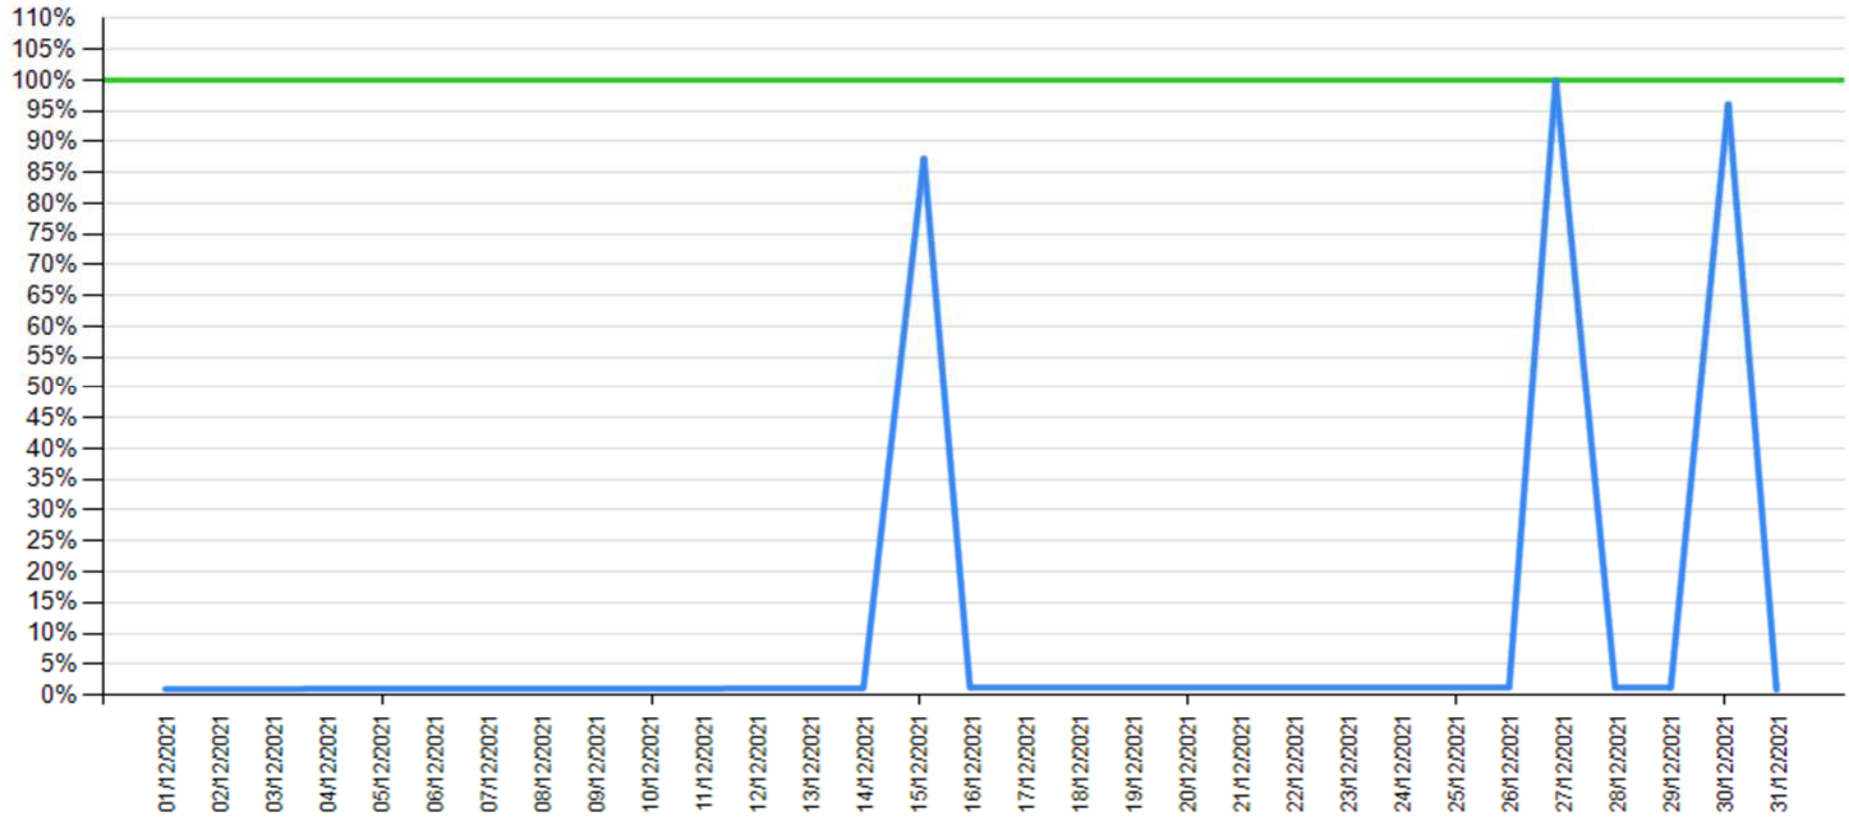

Payment as of November 2021

— API error rate

— Intesa Sanpaolo channels error rate

API error rate vs Intesa Sanpaolo online channels

Payment as of December 2021

— API error rate

— Intesa Sanpaolo channels error rate