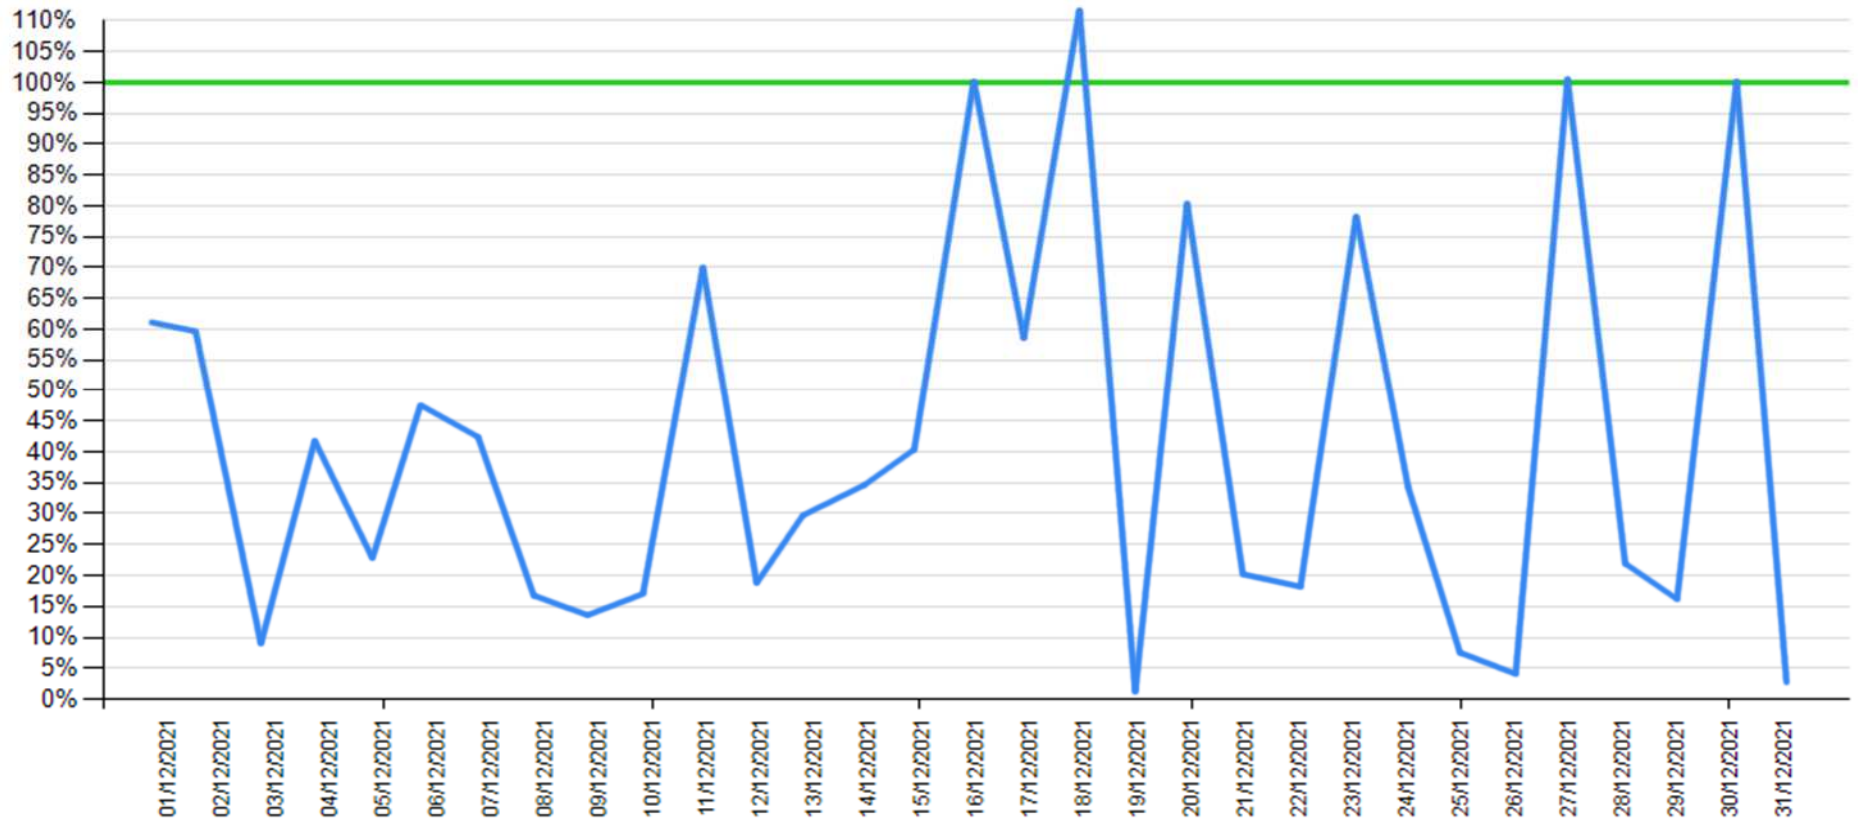

— API error rate

— Intesa Sanpaolo channels error rate

API error rate vs Intesa Sanpaolo online channels

Balance as of November 2021

— API error rate

— Intesa Sanpaolo channels error rate

API error rate vs Intesa Sanpaolo online channels

Balance as of December 2021

— API error rate

— Intesa Sanpaolo channels error rate

API error rate vs Intesa Sanpaolo online channels

Fund Check as of October 2021

API error rate

Intesa Sanpaolo channels error rate