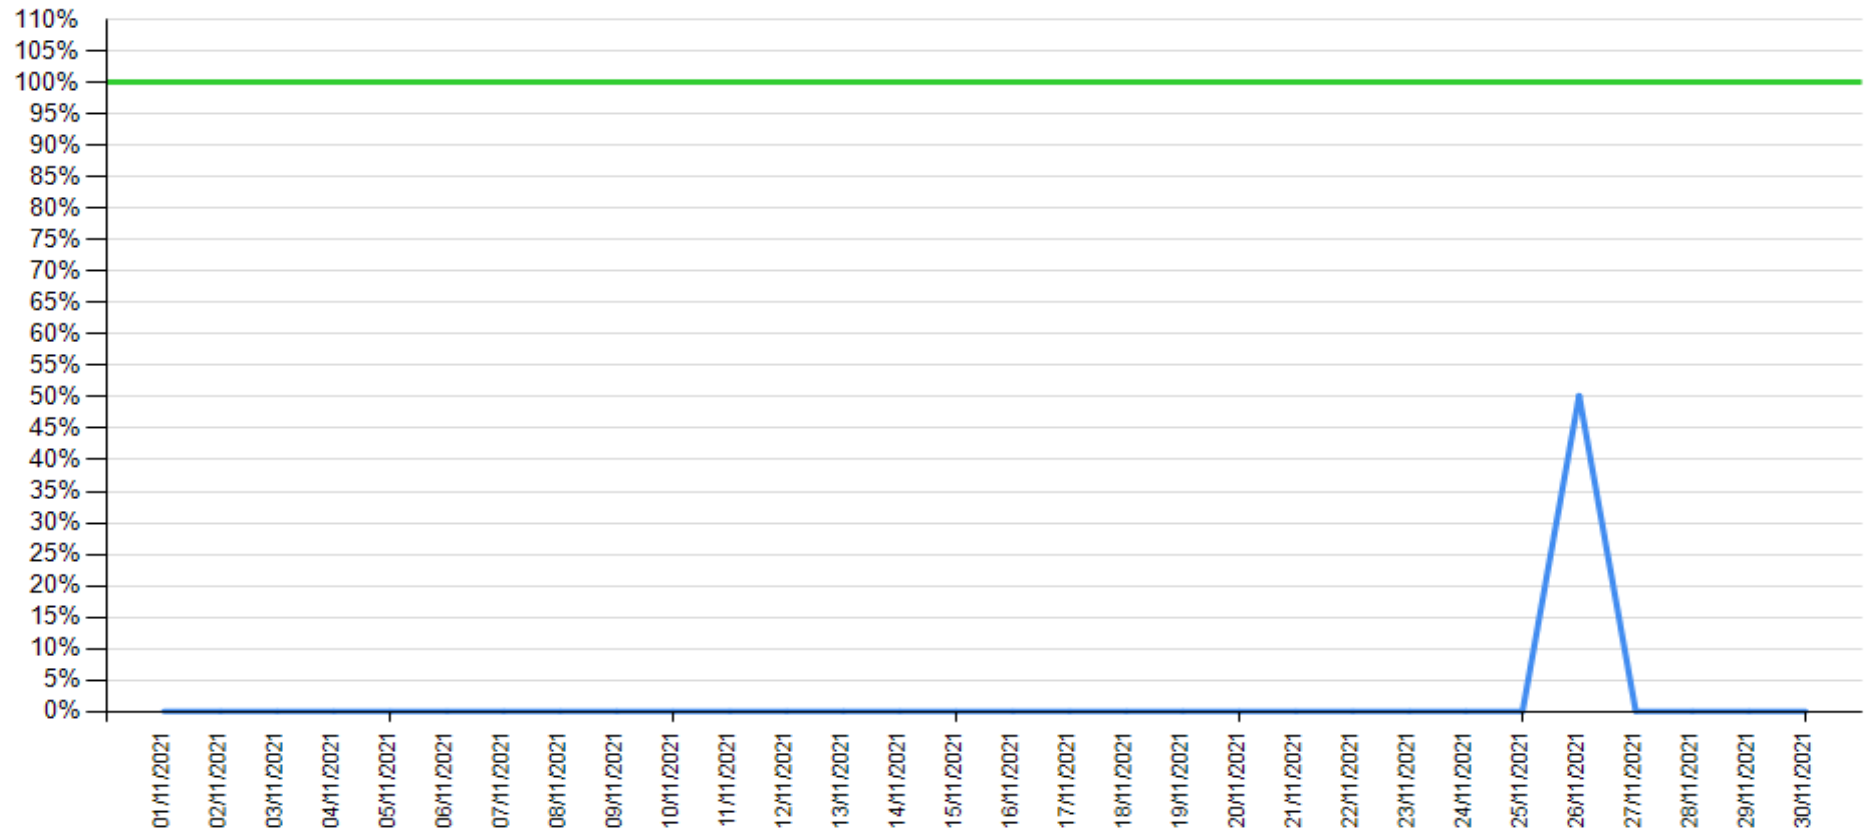

API error rate vs Intesa Sanpaolo online channels

Payment as of November 2021

— API error rate

— Intesa Sanpaolo channels error rate