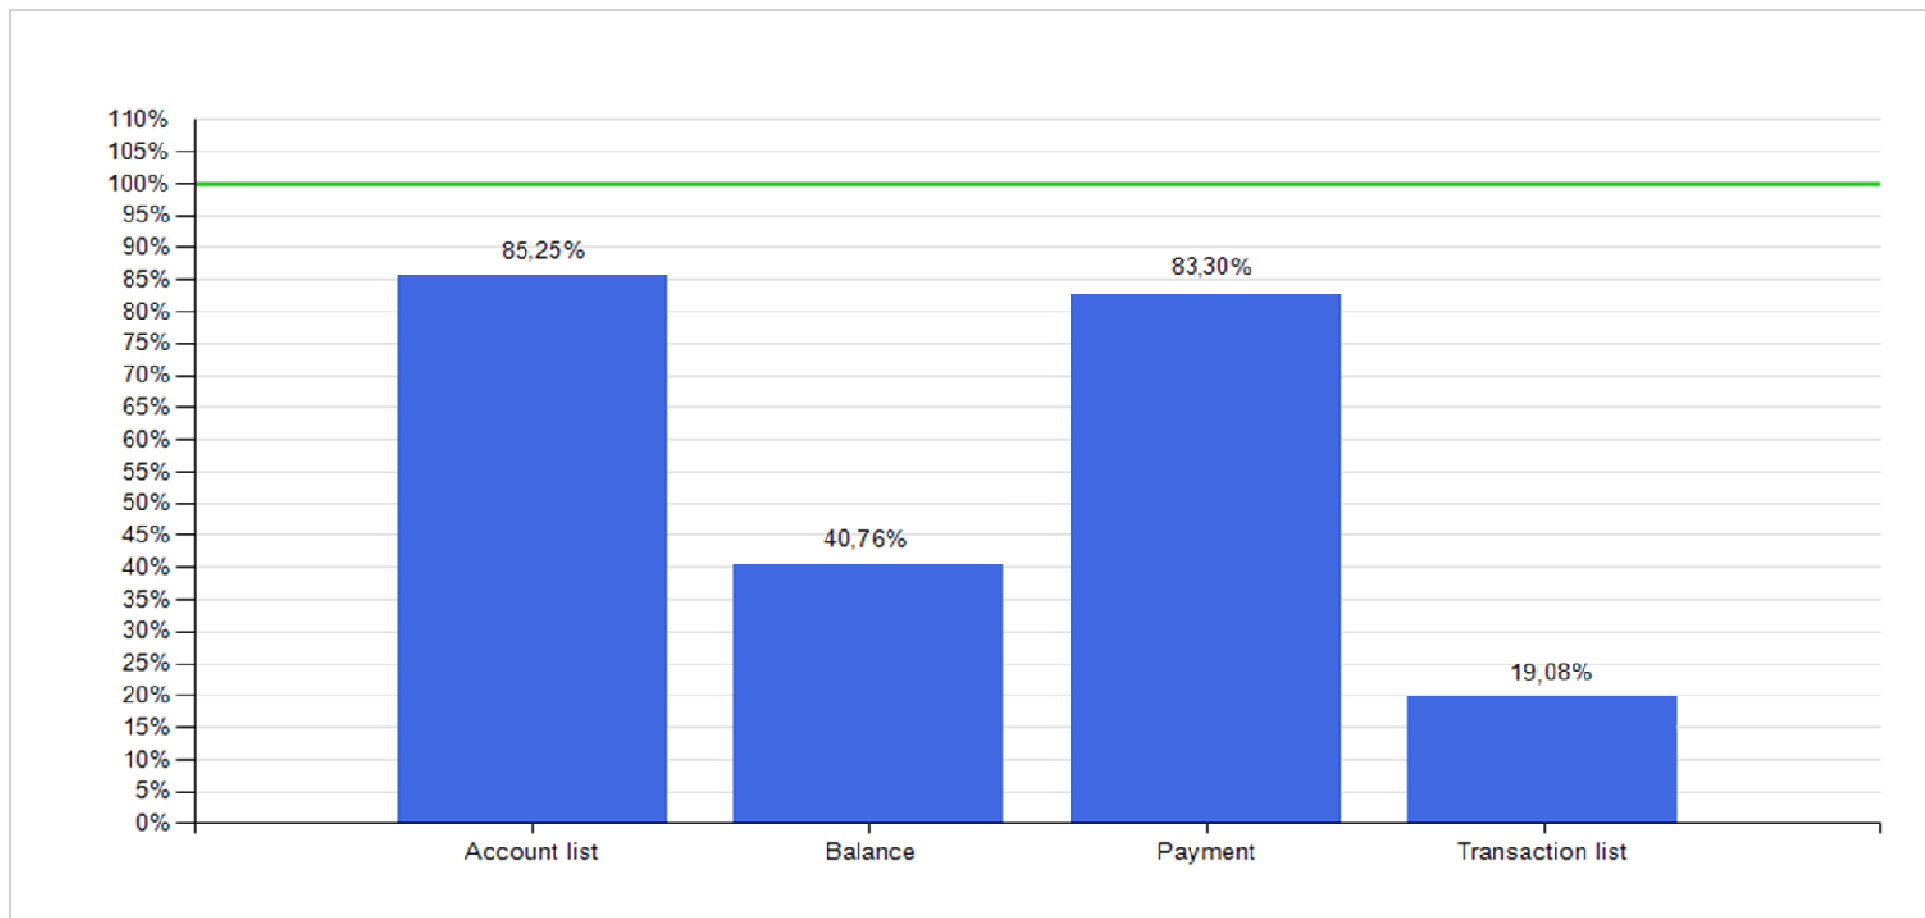

API error rate vs Intesa Sanpaolo online channels

API error rate

Intesa Sanpaolo channels error rate

API normalized error rate exceeds Intesa Sanpaolo online channels normalized error rate

API error rate vs Intesa Sanpaolo online channels

Account list as of October 2021

— API error rate

— Intesa Sanpaolo channels error rate

API error rate vs Intesa Sanpaolo online channels

Account list as of November 2021

— API error rate

— Intesa Sanpaolo channels error rate