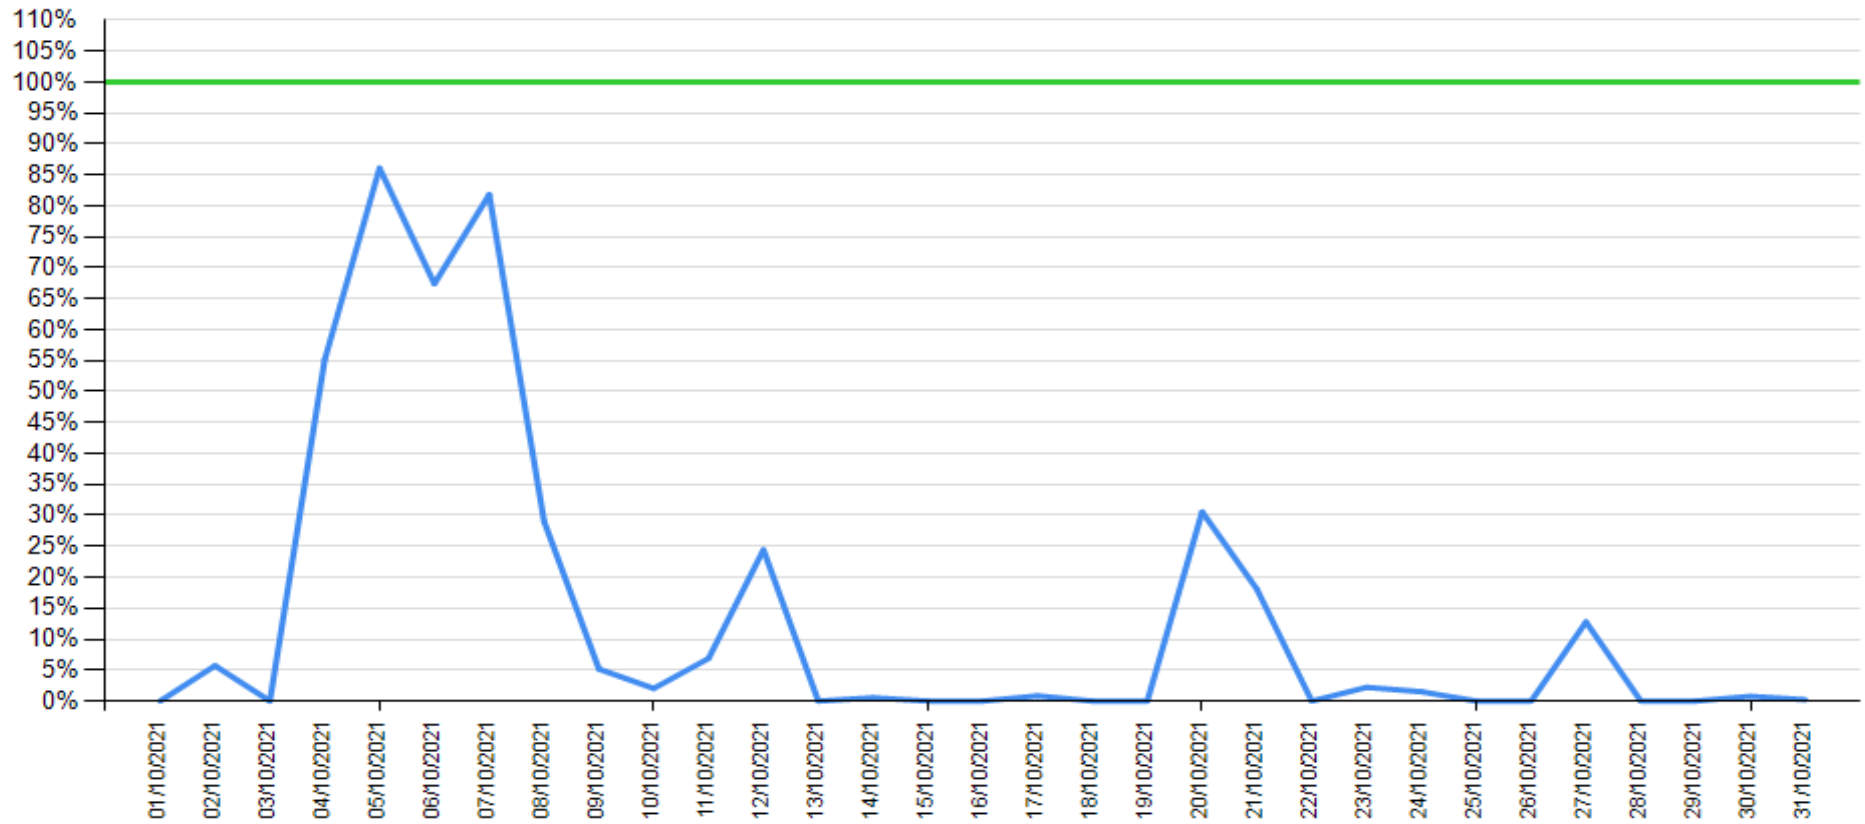

API error rate vs Intesa Sanpaolo online channels

Transaction list as of October 2021

— API error rate

— Intesa Sanpaolo channels error rate