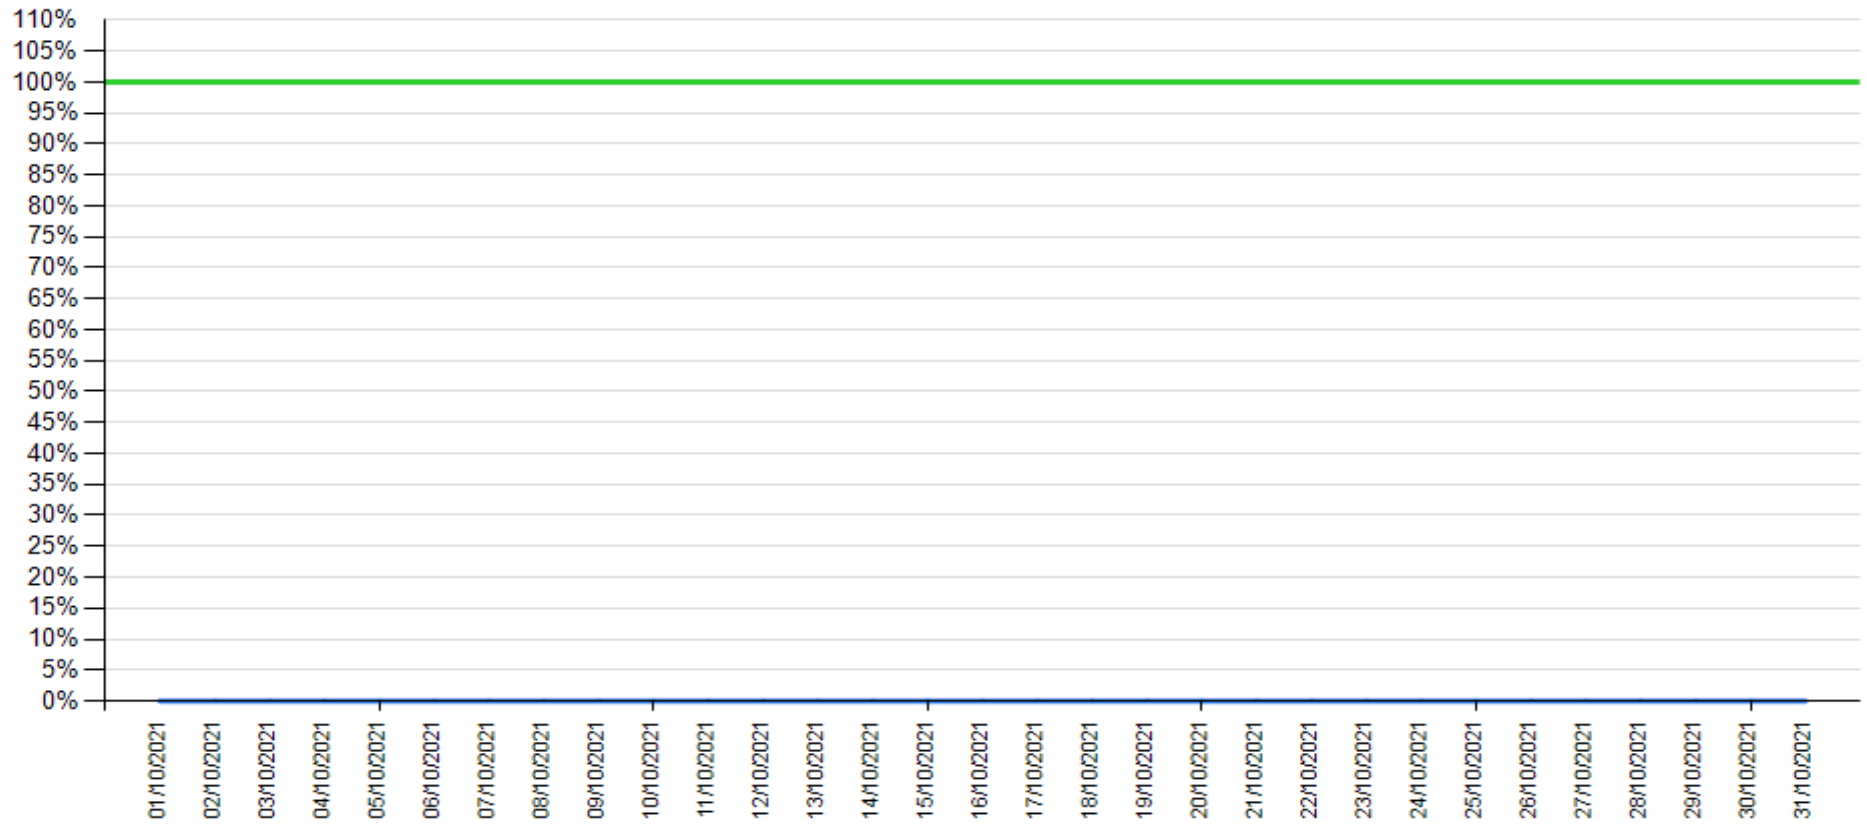

API error rate vs Intesa Sanpaolo online channels

Payment as of October 2021

API error rate

Intesa Sanpaolo channels error rate