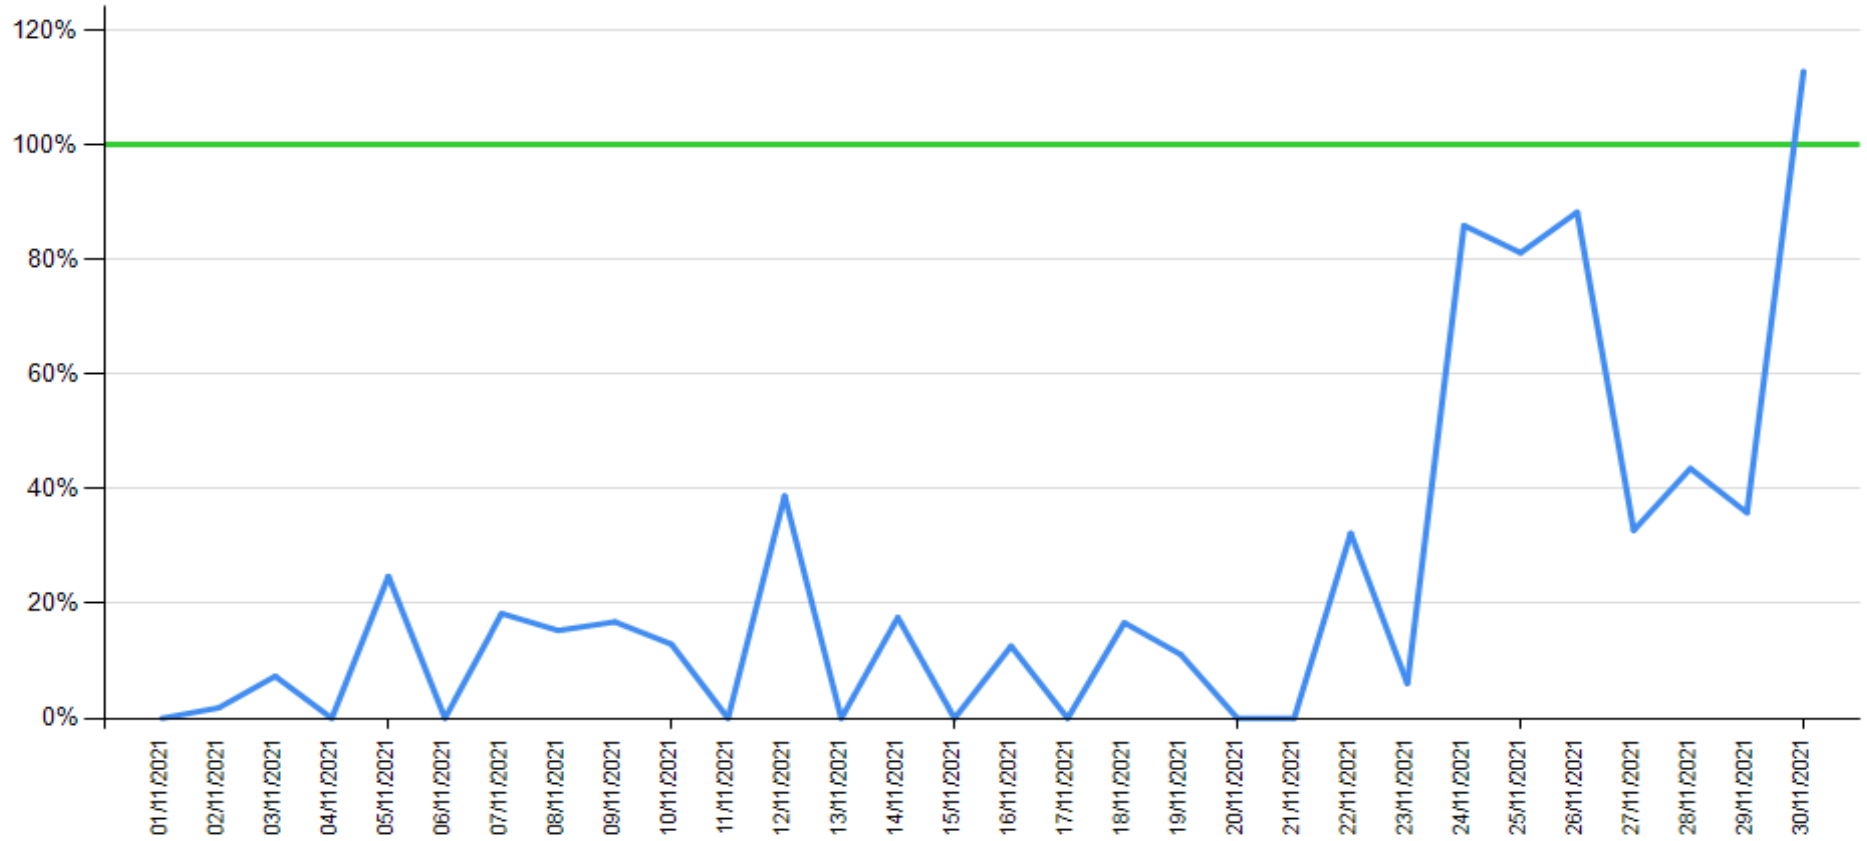

API error rate vs Intesa Sanpaolo online channels

Account list as of December 2021

— API error rate

— Intesa Sanpaolo channels error rate

API error rate vs Intesa Sanpaolo online channels

Balance as of October 2021

— API error rate

— Intesa Sanpaolo channels error rate

API error rate vs Intesa Sanpaolo online channels

Balance as of November 2021

— API error rate

— Intesa Sanpaolo channels error rate

API error rate vs Intesa Sanpaolo online channels