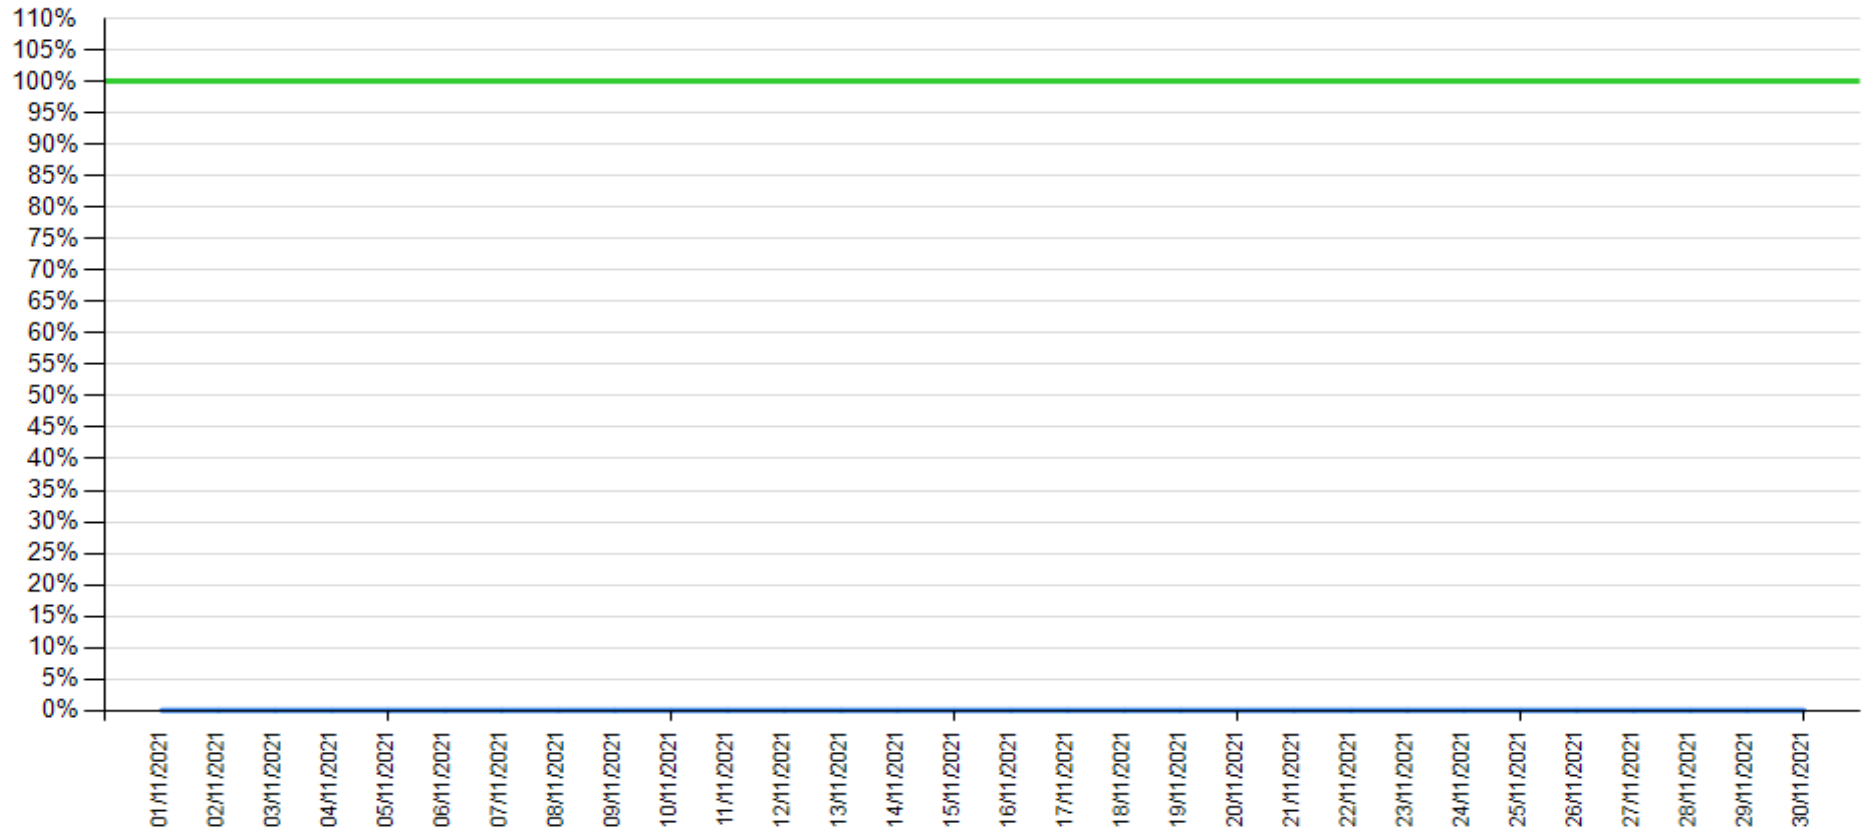

API error rate vs Intesa Sanpaolo online channels

Fund Check as of November 2021

— API error rate

— Intesa Sanpaolo channels error rate