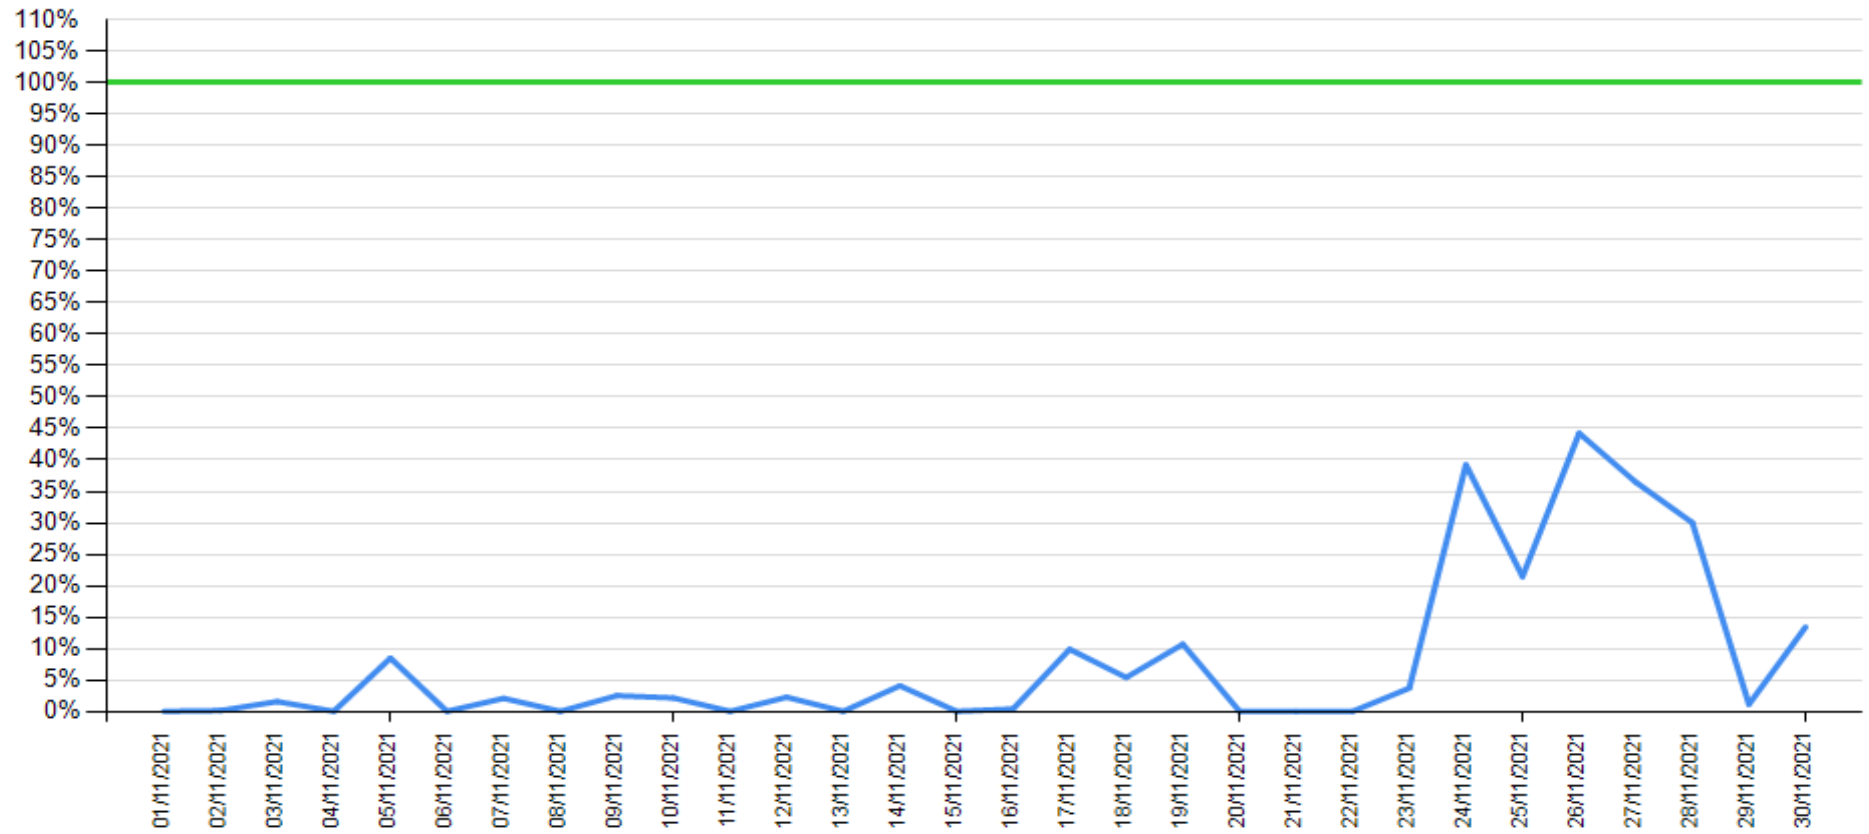

API error rate vs Intesa Sanpaolo online channels

Transaction list as of October 2021

— API error rate

— Intesa Sanpaolo channels error rate

API error rate vs Intesa Sanpaolo online channels

Transaction list as of November 2021