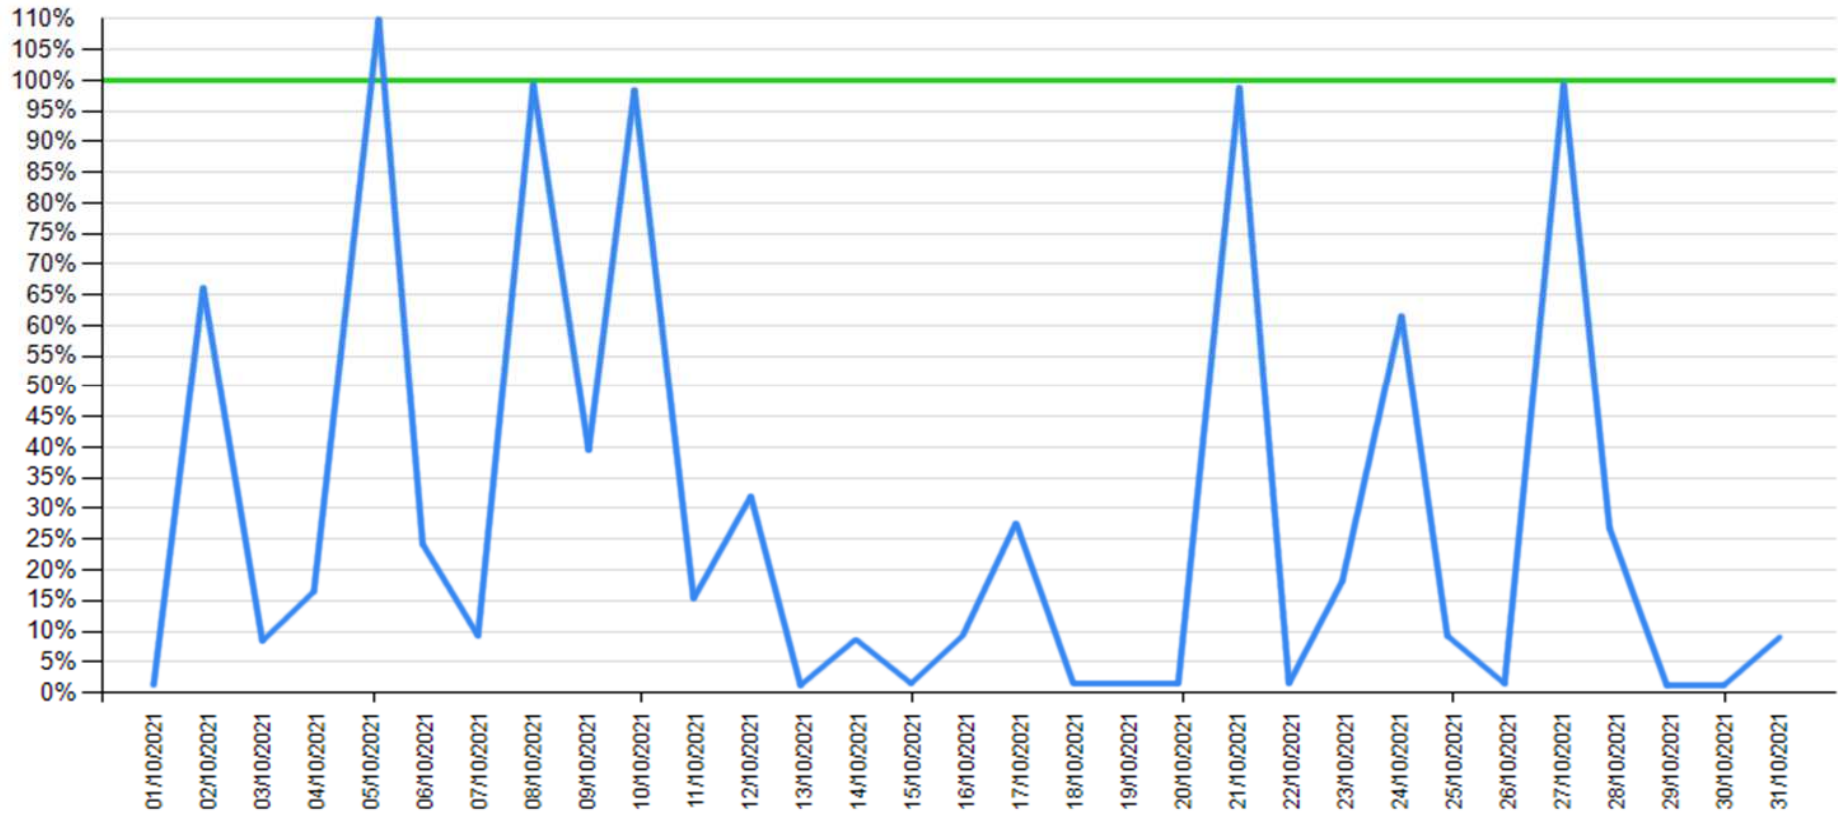

API error rate vs Intesa Sanpaolo online channels

Account list as of December 2021

— API error rate

— Intesa Sanpaolo channels error rate

API error rate vs Intesa Sanpaolo online channels

Balance as of October 2021