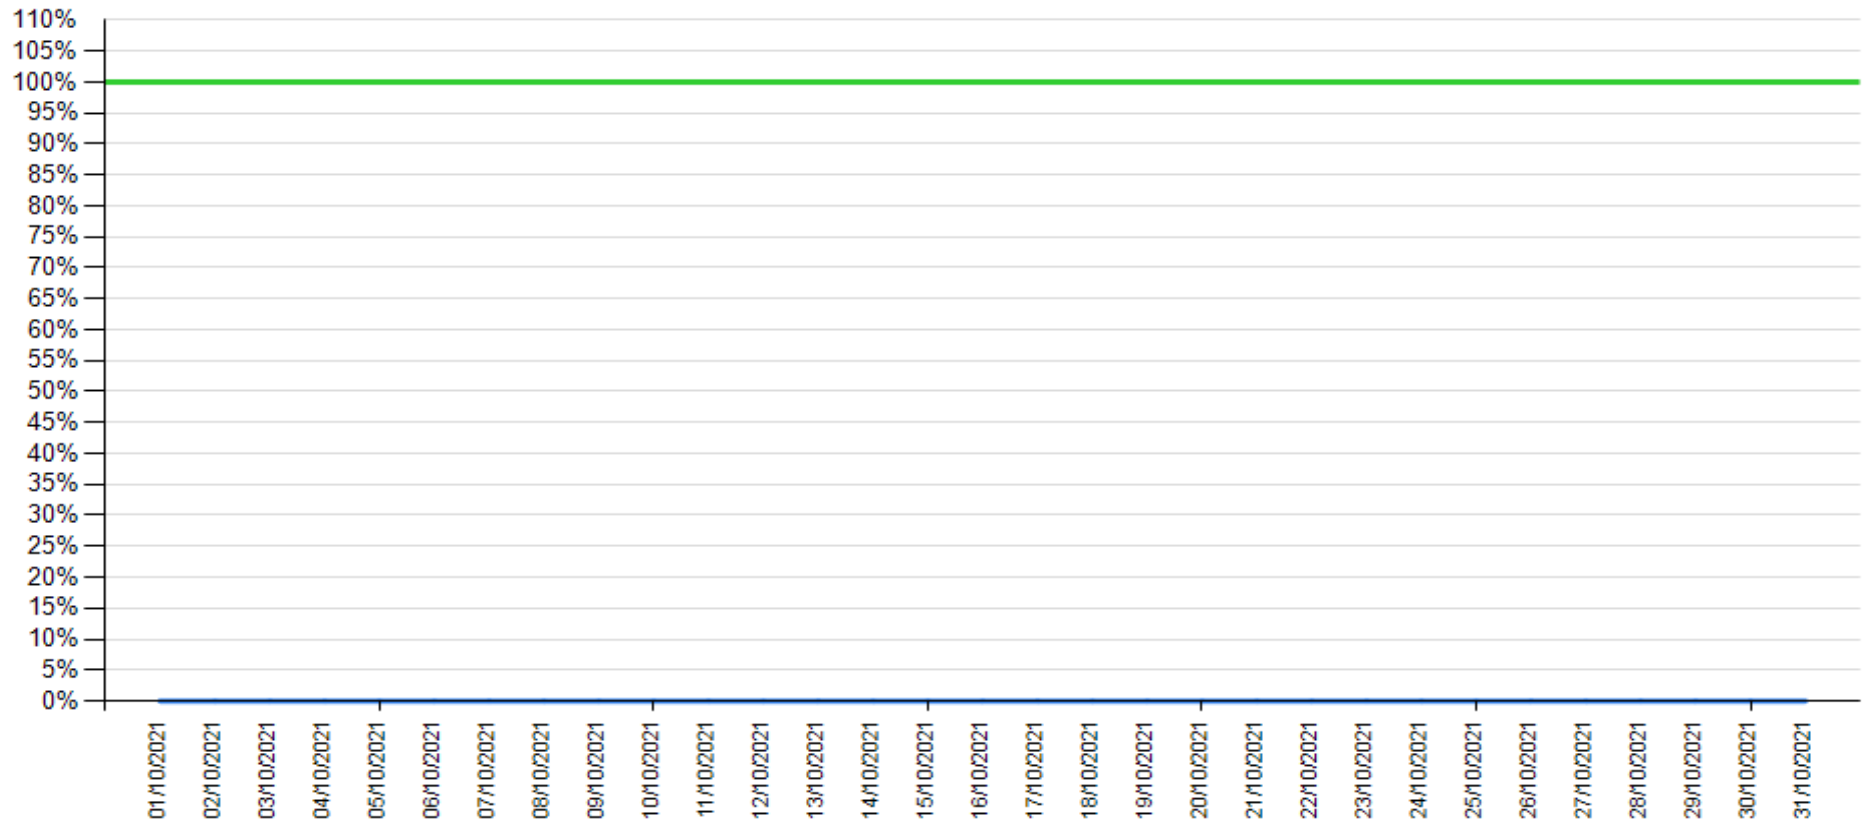

Balance as of December 2021

— API error rate

— Intesa Sanpaolo channels error rate

API error rate vs Intesa Sanpaolo online channels

Fund Check as of October 2021

API error rate

Intesa Sanpaolo channels error rate