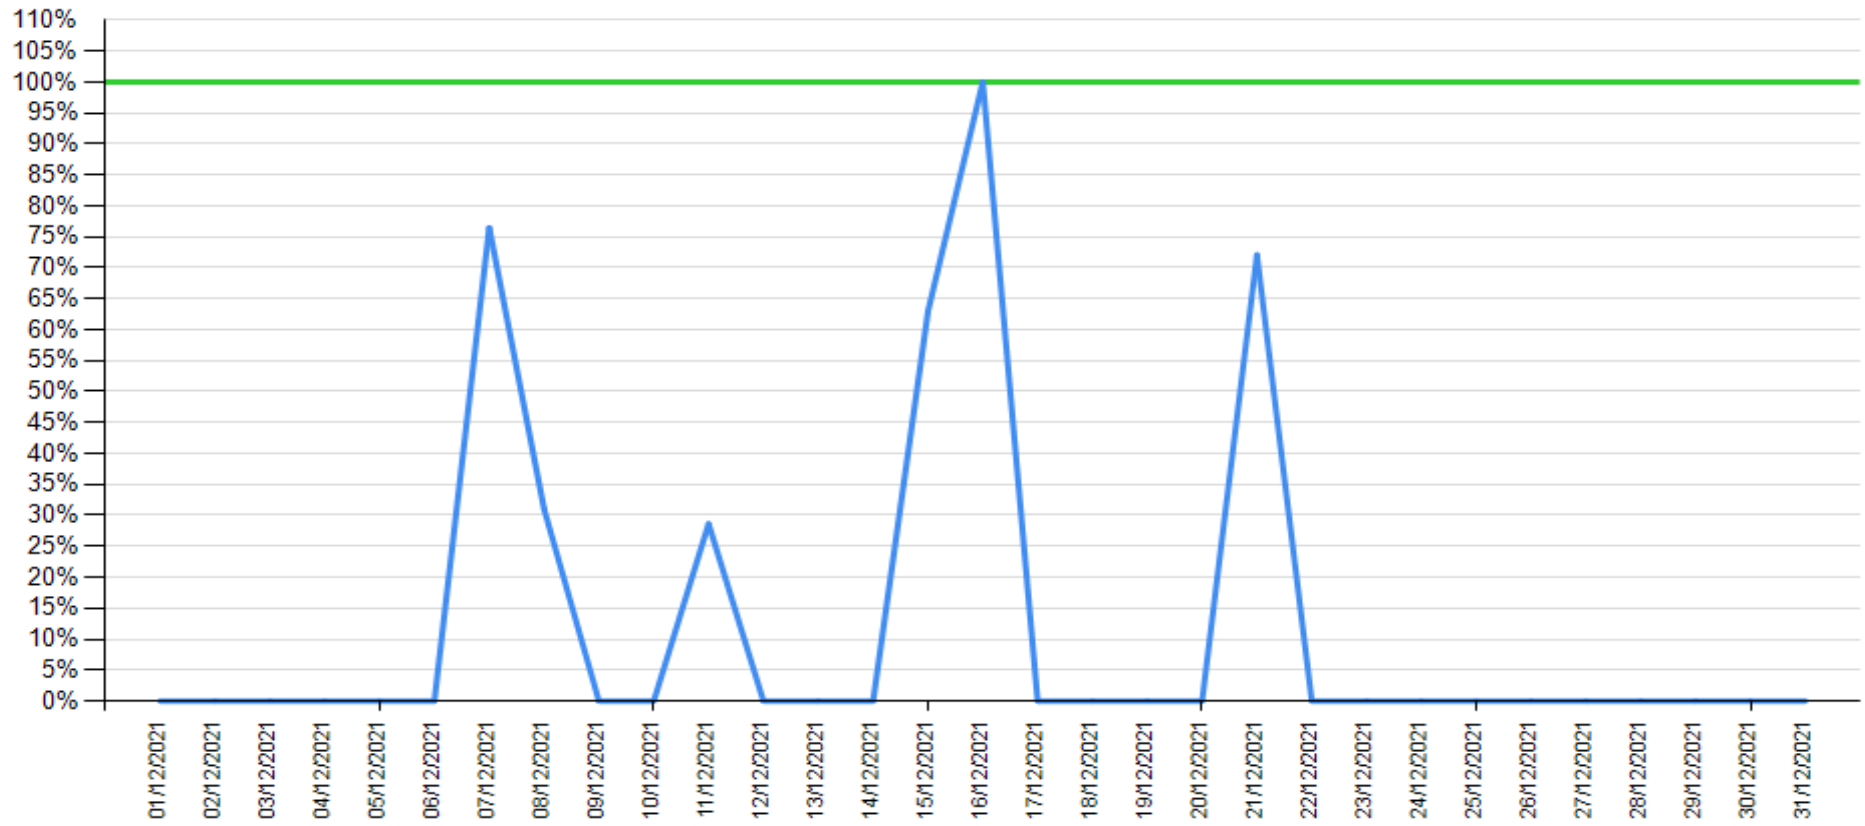

API error rate vs Intesa Sanpaolo online channels

Account list as of December 2021

— API error rate

— Intesa Sanpaolo channels error rate