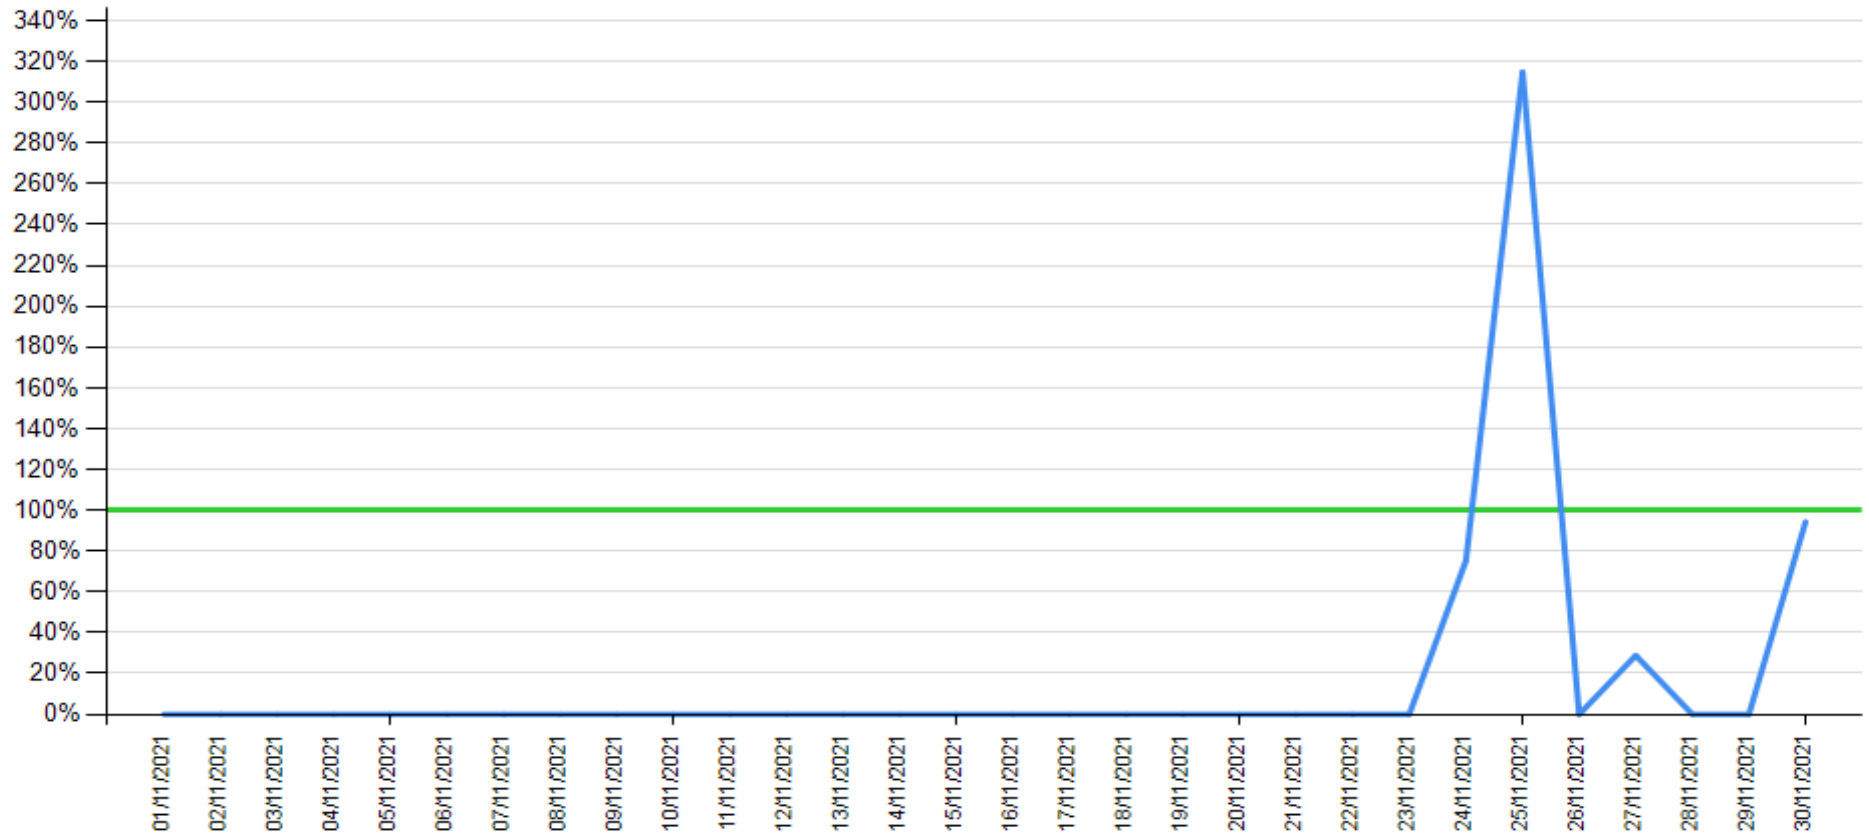

Account list as of October 2021

— API error rate

— Intesa Sanpaolo channels error rate

API error rate vs Intesa Sanpaolo online channels

Account list as of November 2021

— API error rate

— Intesa Sanpaolo channels error rate

API error rate vs Intesa Sanpaolo online channels

Account list as of December 2021

— API error rate

— Intesa Sanpaolo channels error rate

API error rate vs Intesa Sanpaolo online channels

Balance as of October 2021