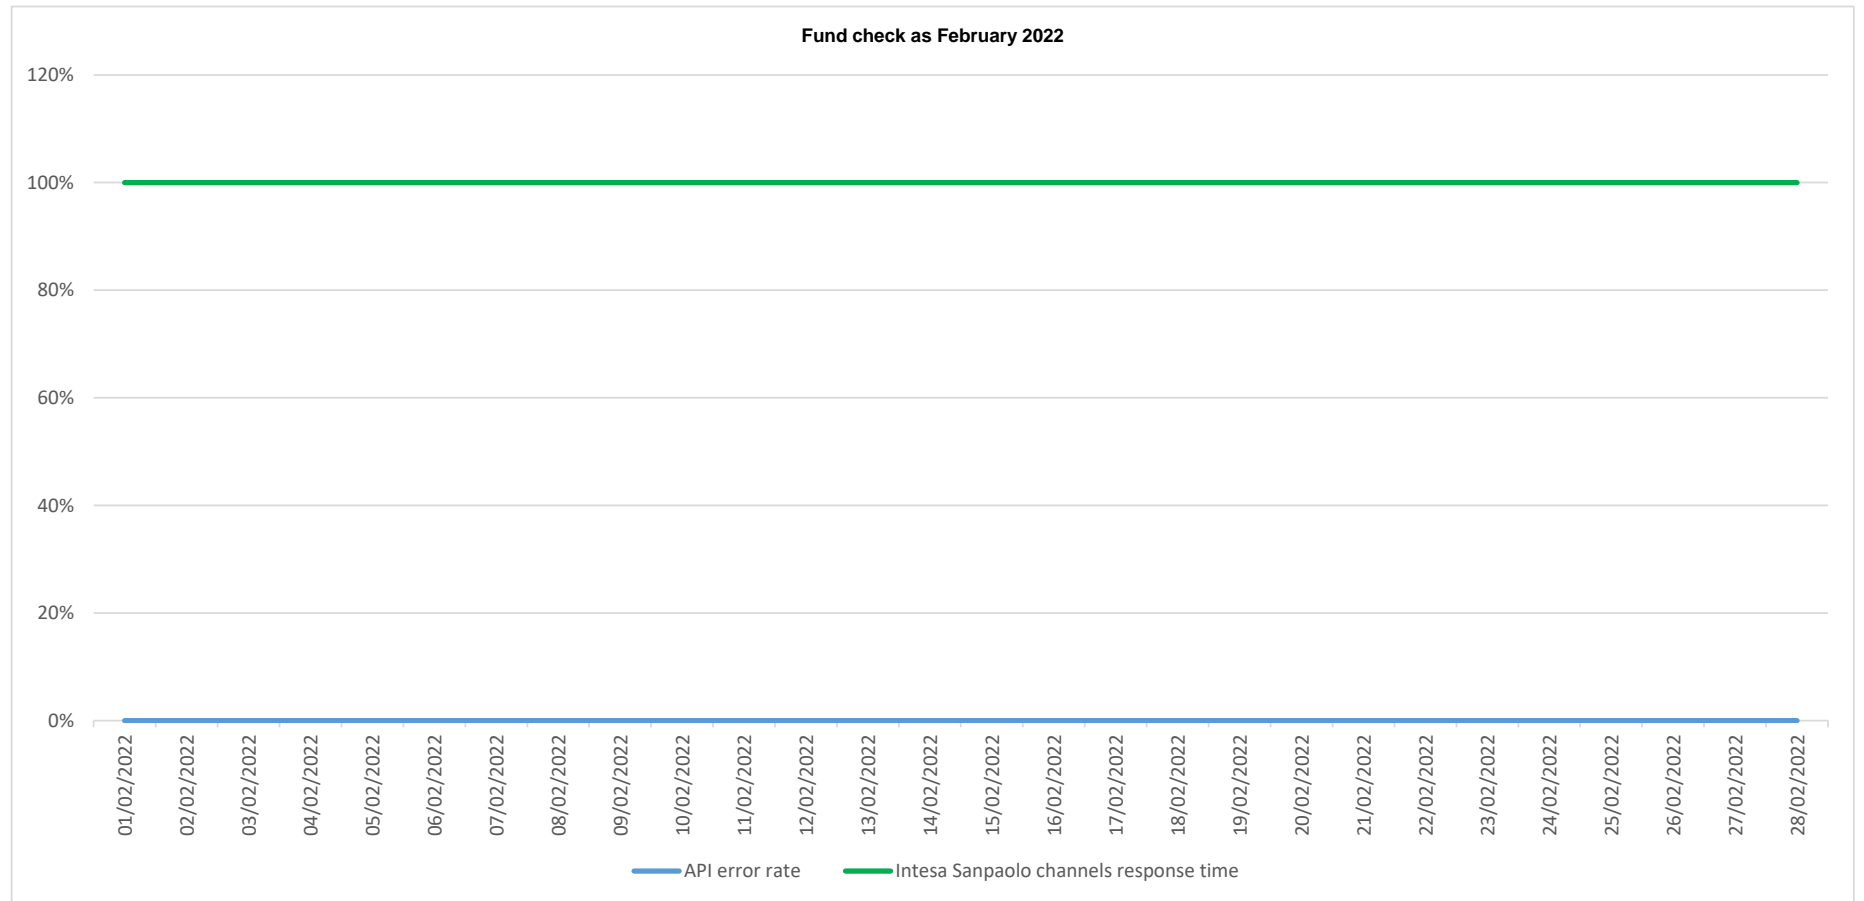

API error rate vs Intesa Sanpaolo online channels