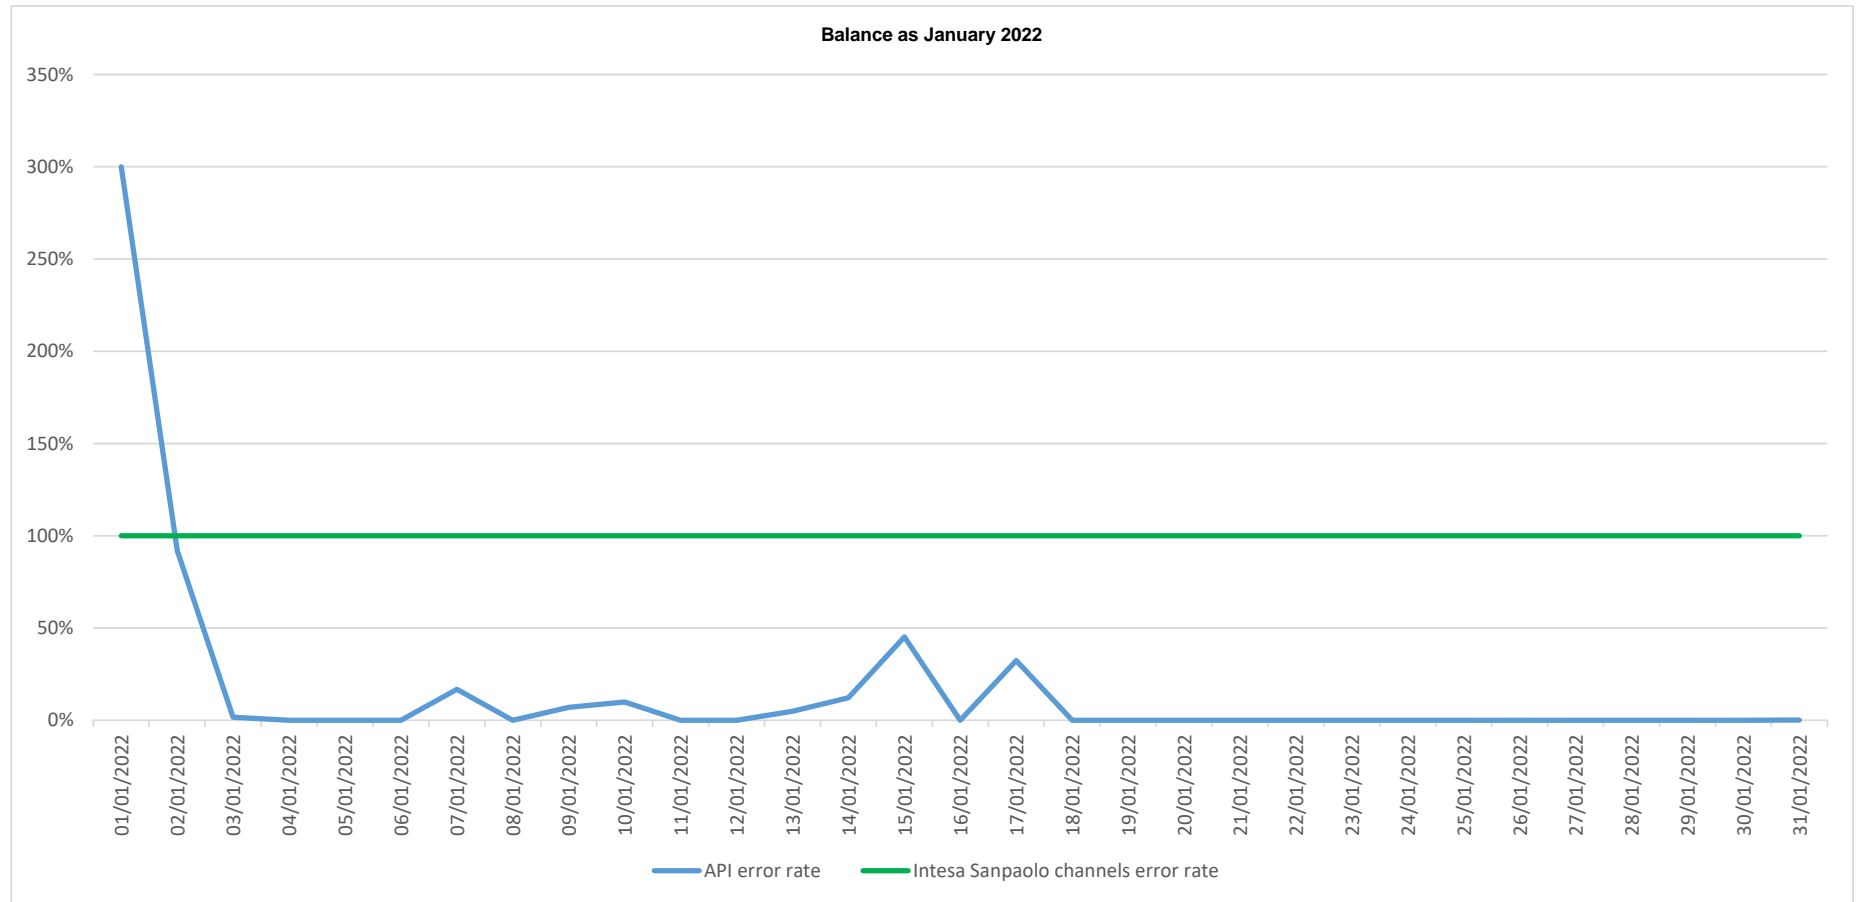

API error rate vs Intesa Sanpaolo online channels