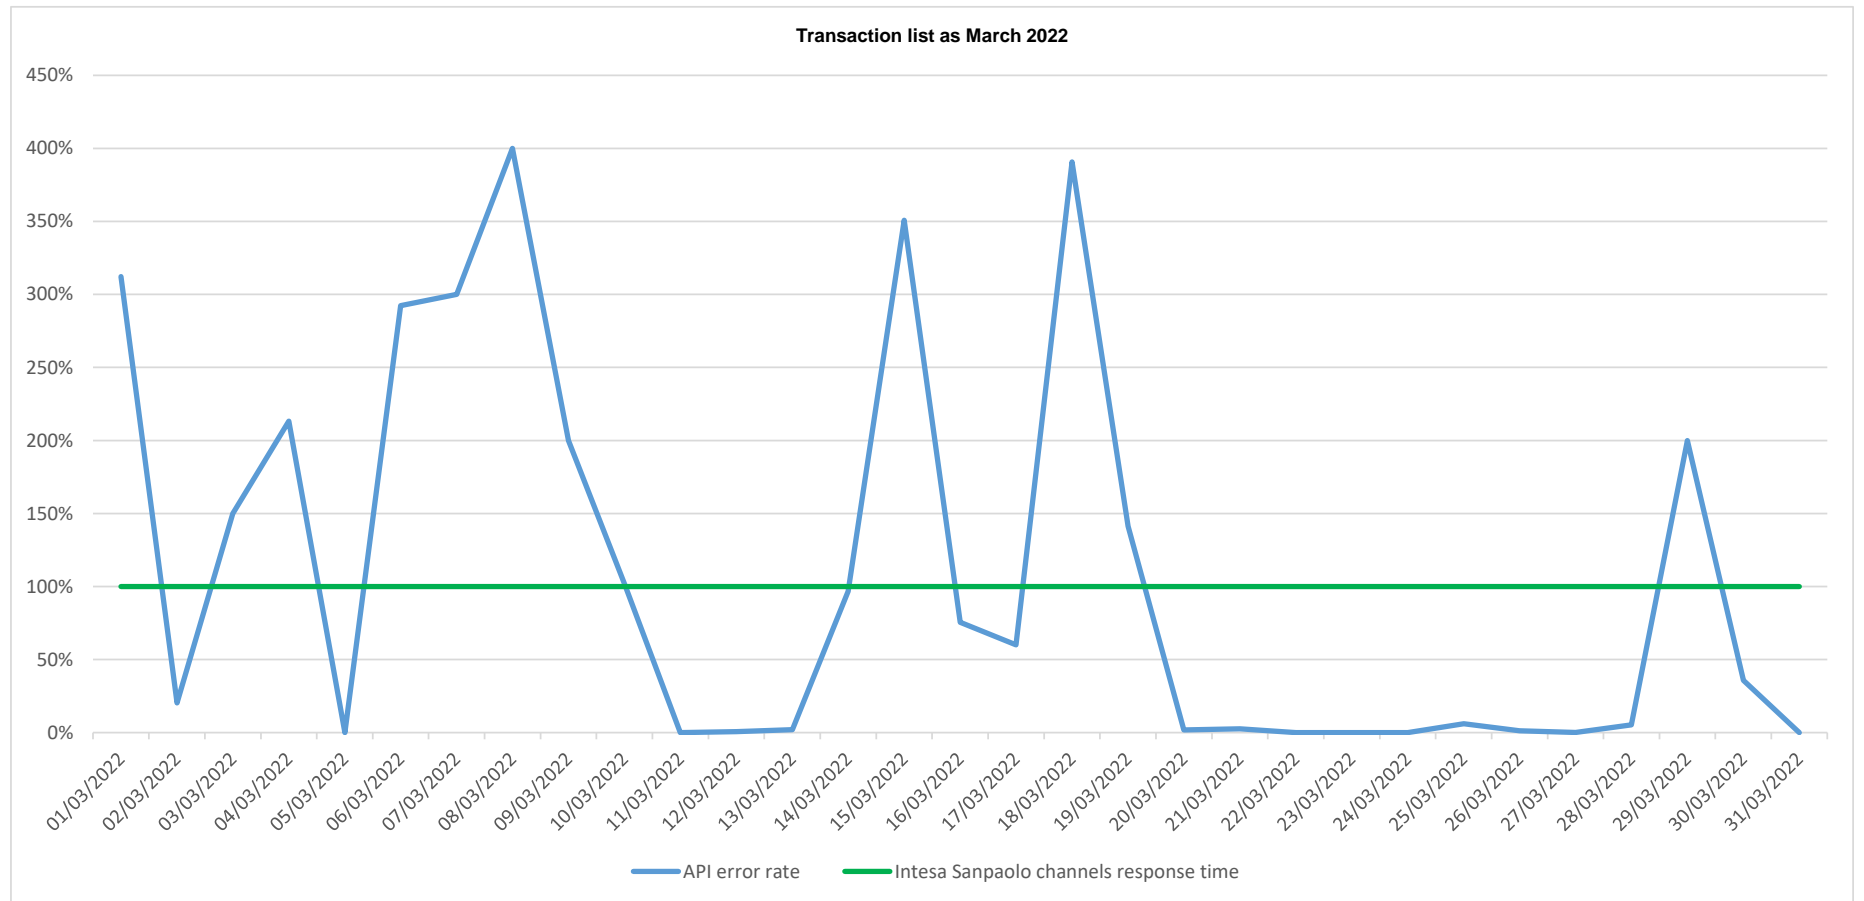

API error rate vs Intesa Sanpaolo online channels