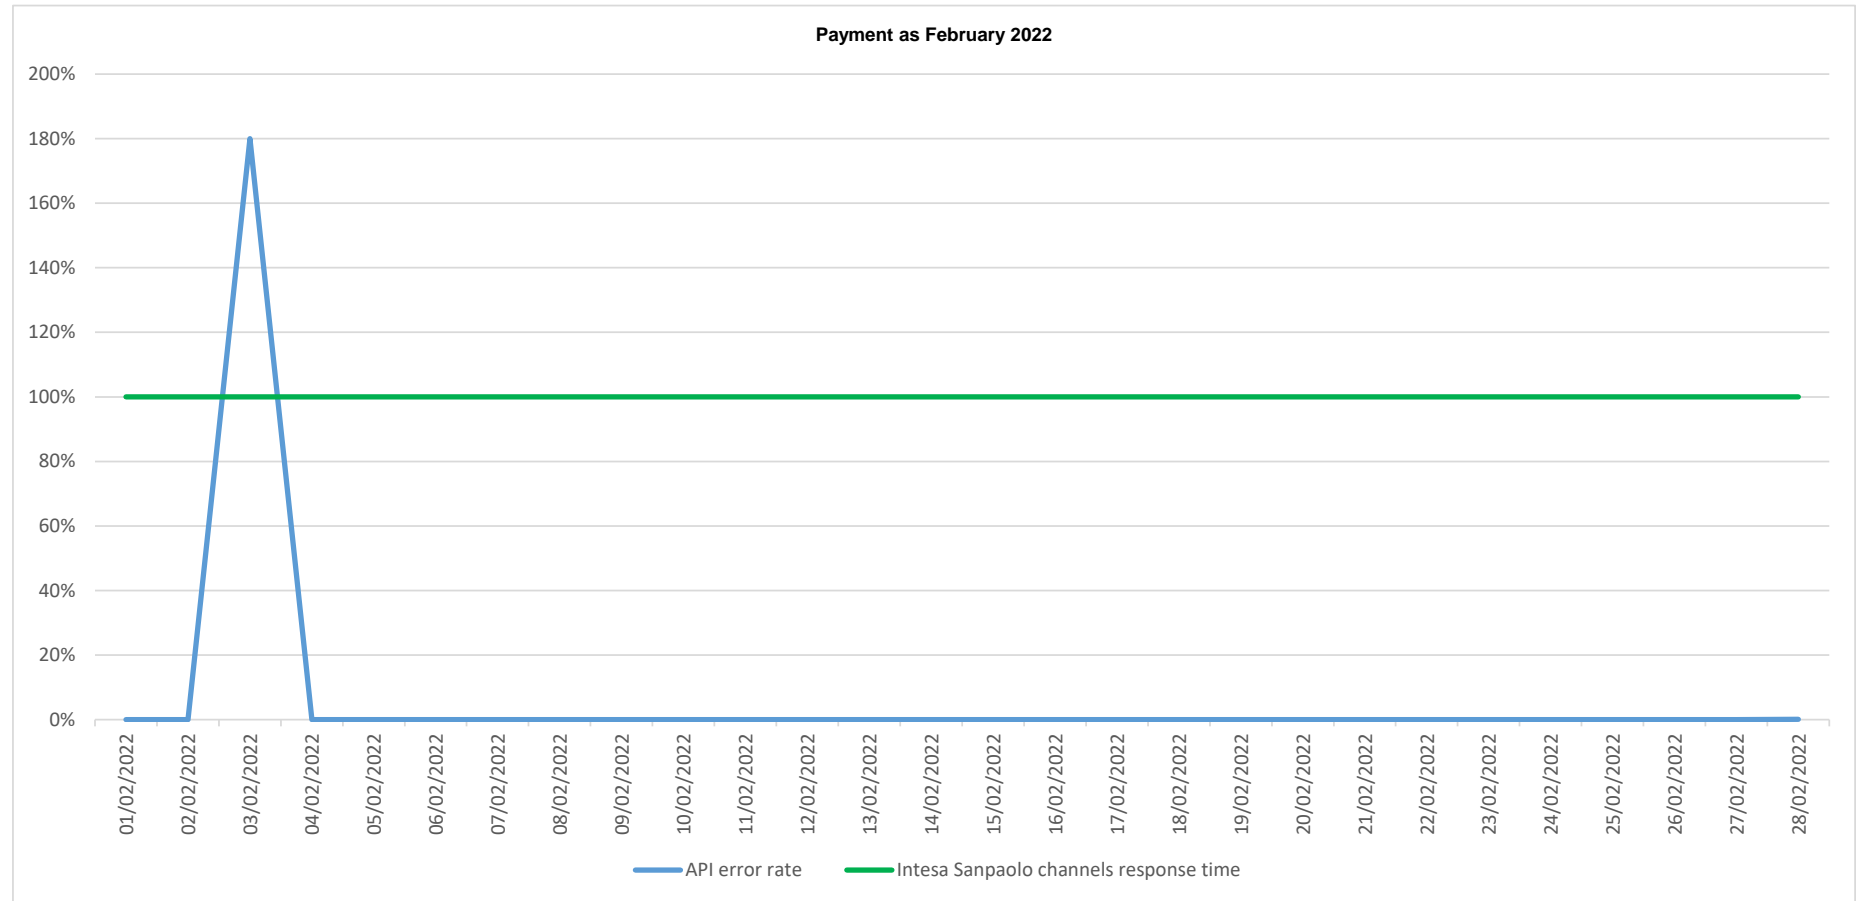

API error rate vs Intesa Sanpaolo online channels