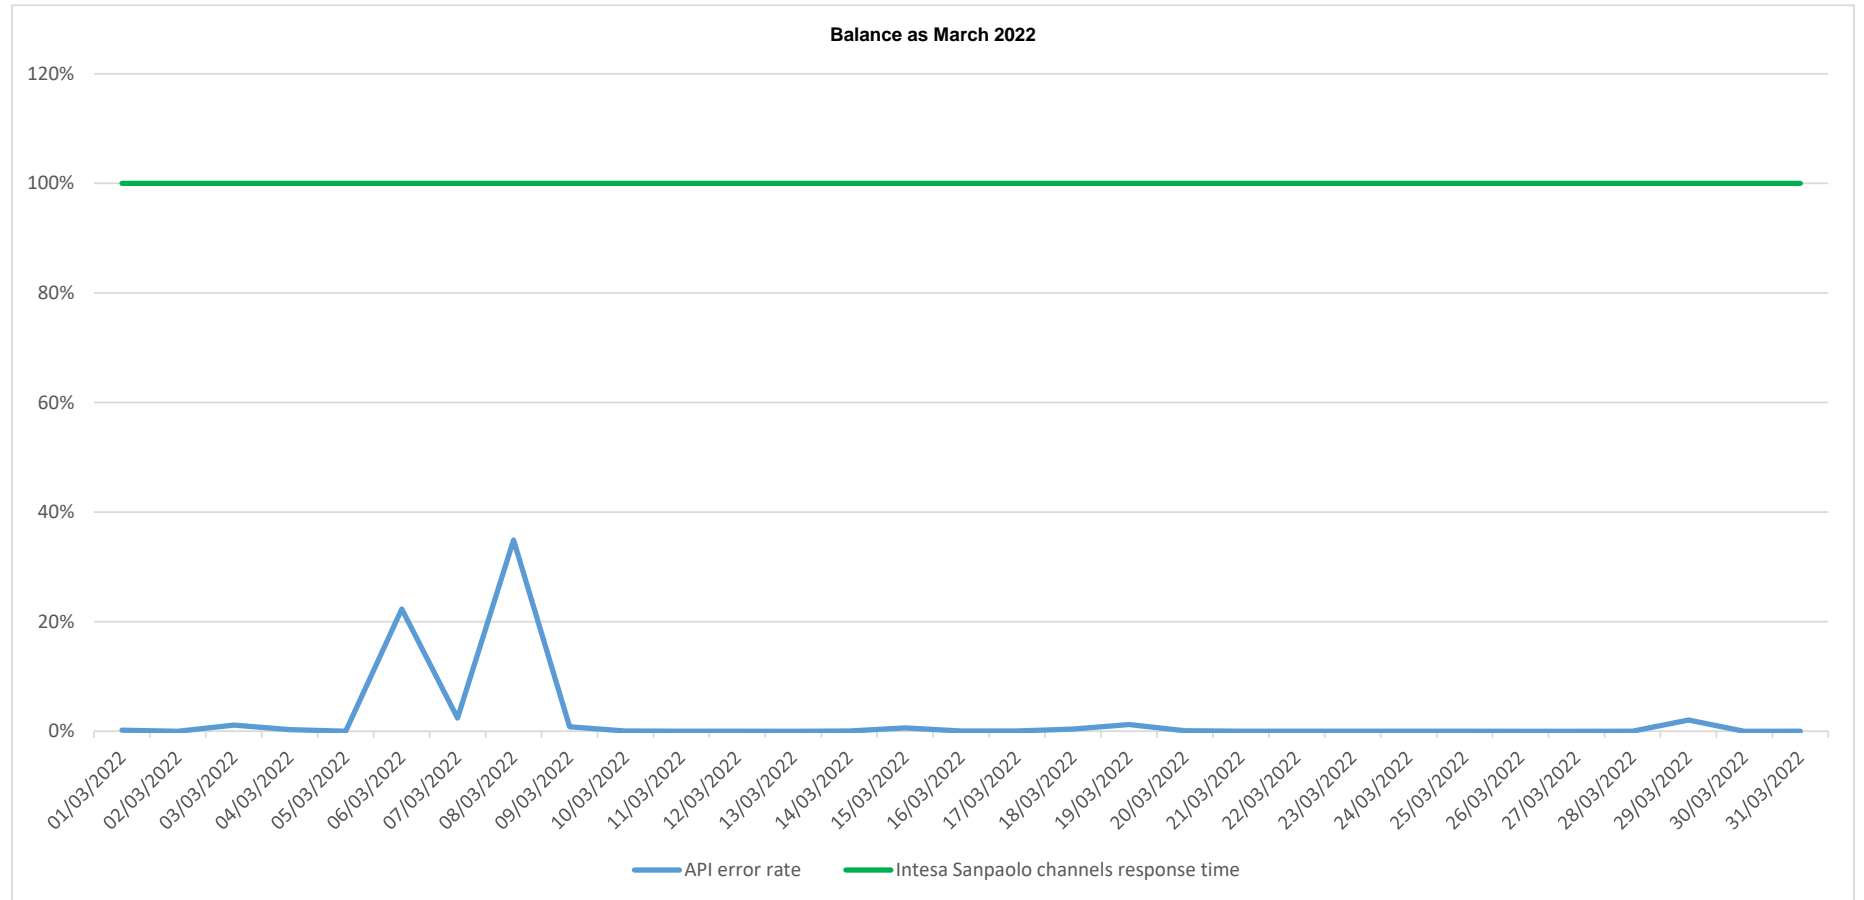

API error rate vs Intesa Sanpaolo online channels