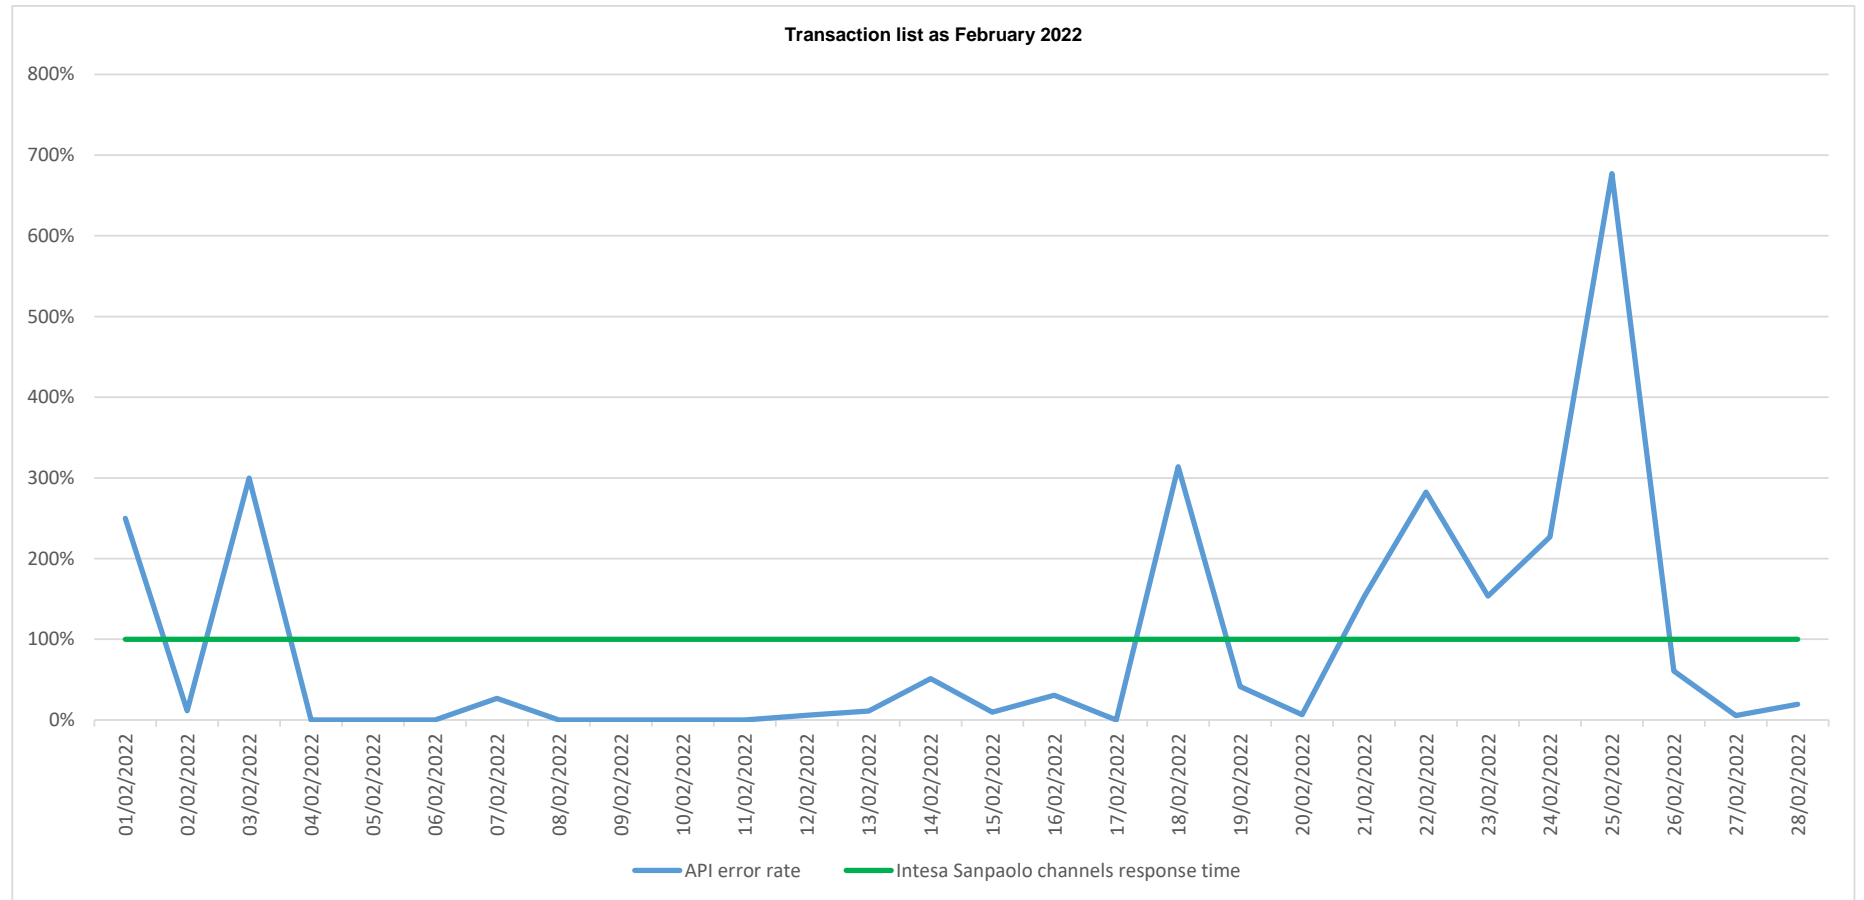

API error rate vs Intesa Sanpaolo online channels