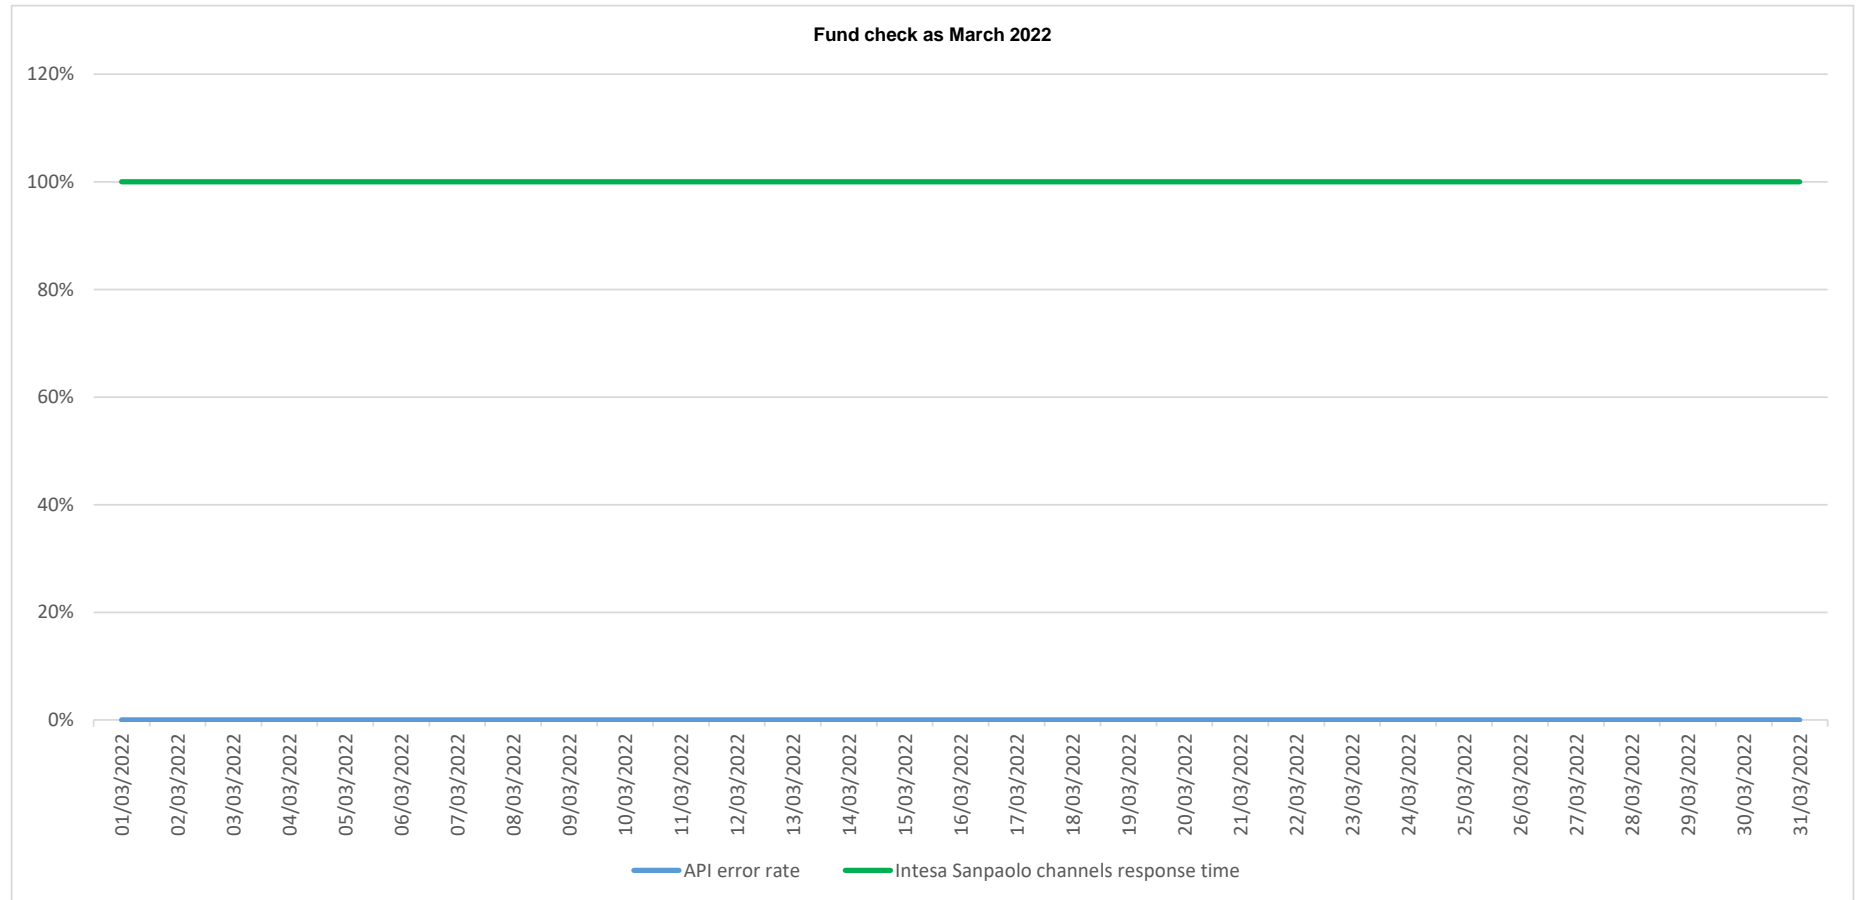

API error rate vs Intesa Sanpaolo online channels