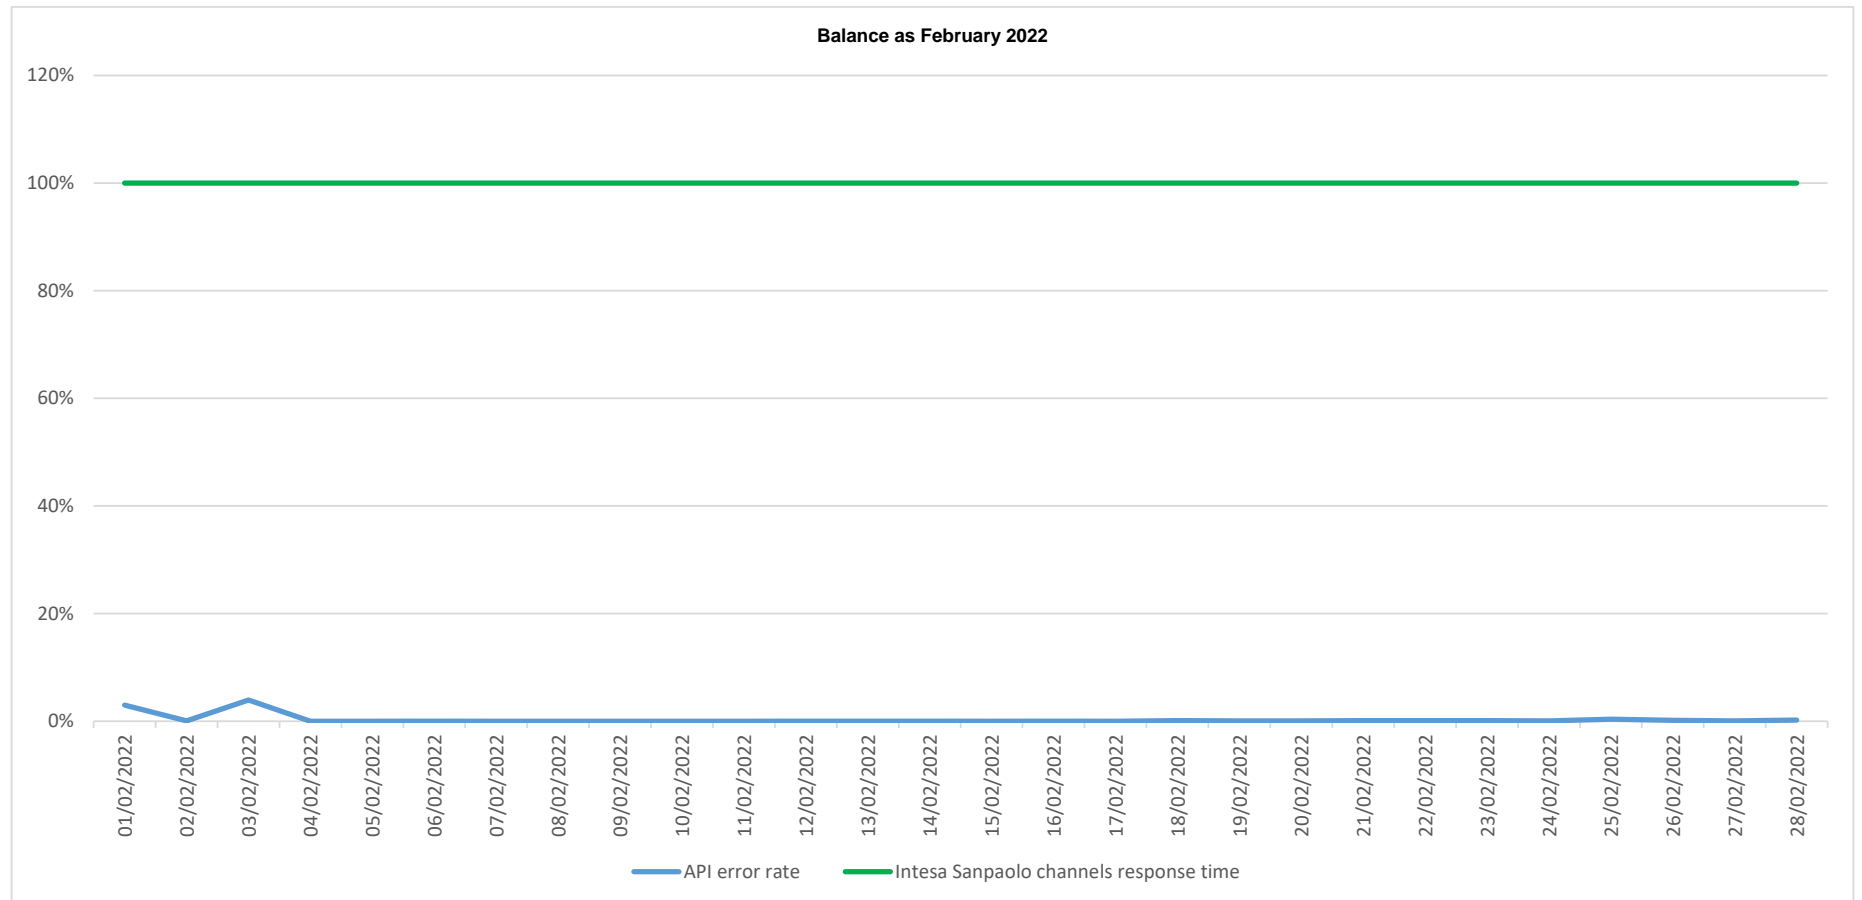

API error rate vs Intesa Sanpaolo online channels