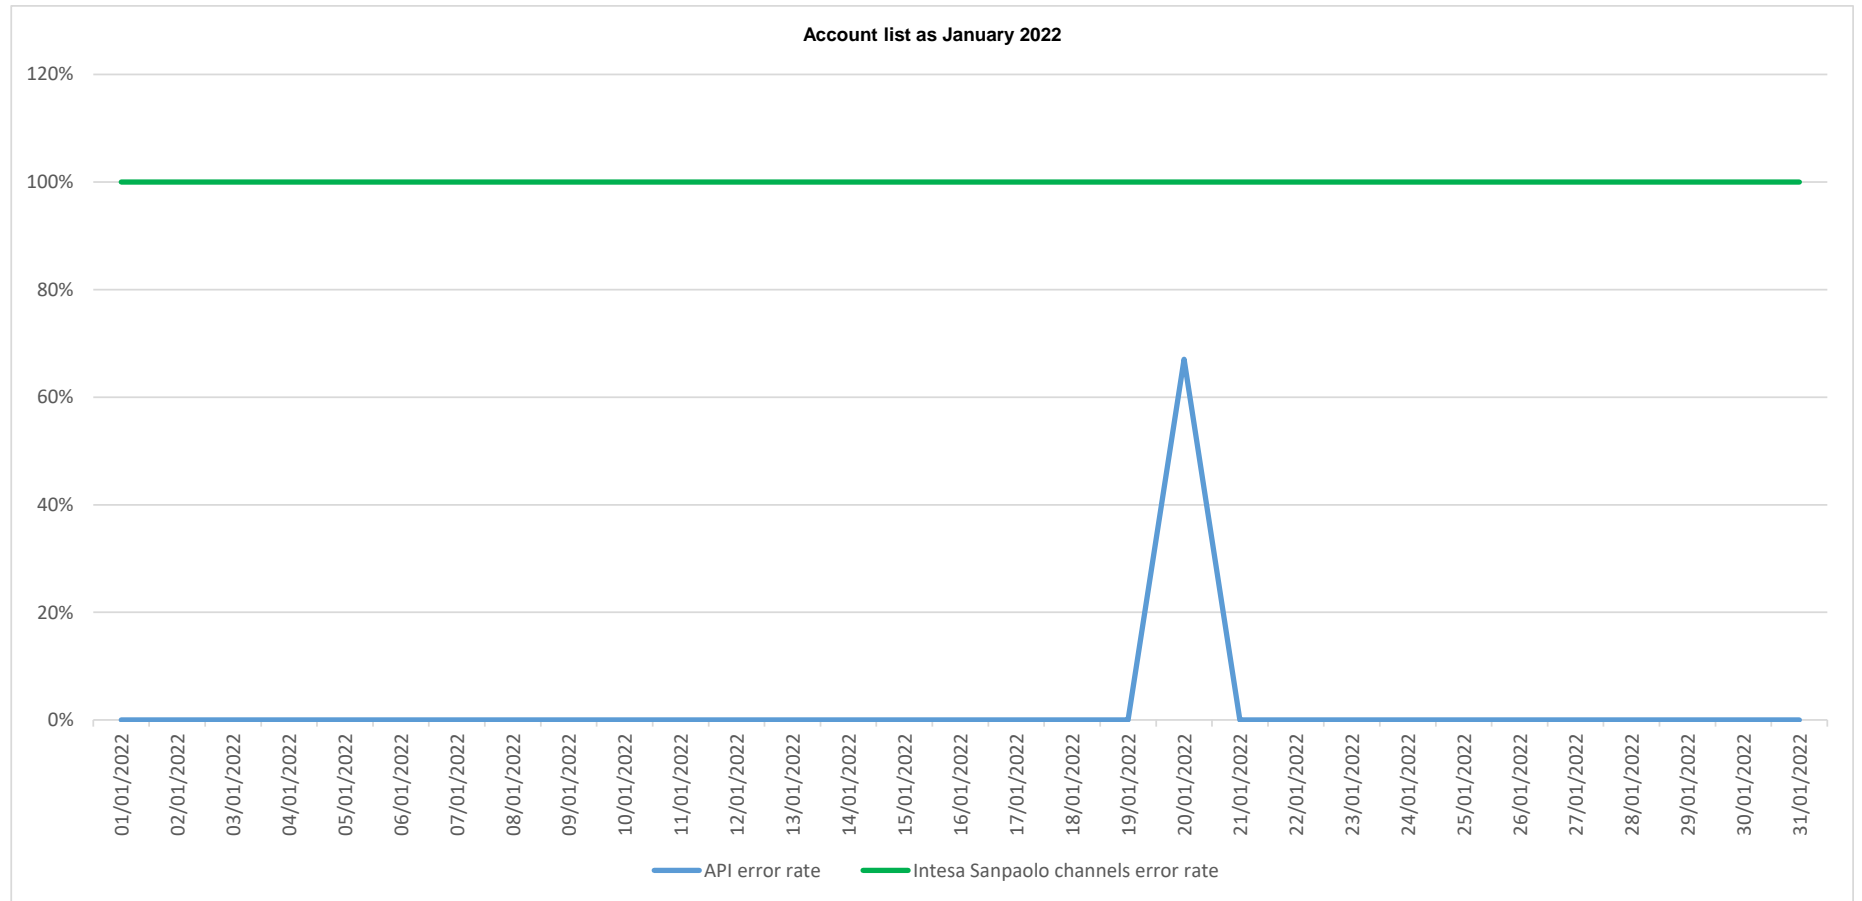

API error rate vs Intesa Sanpaolo online channels