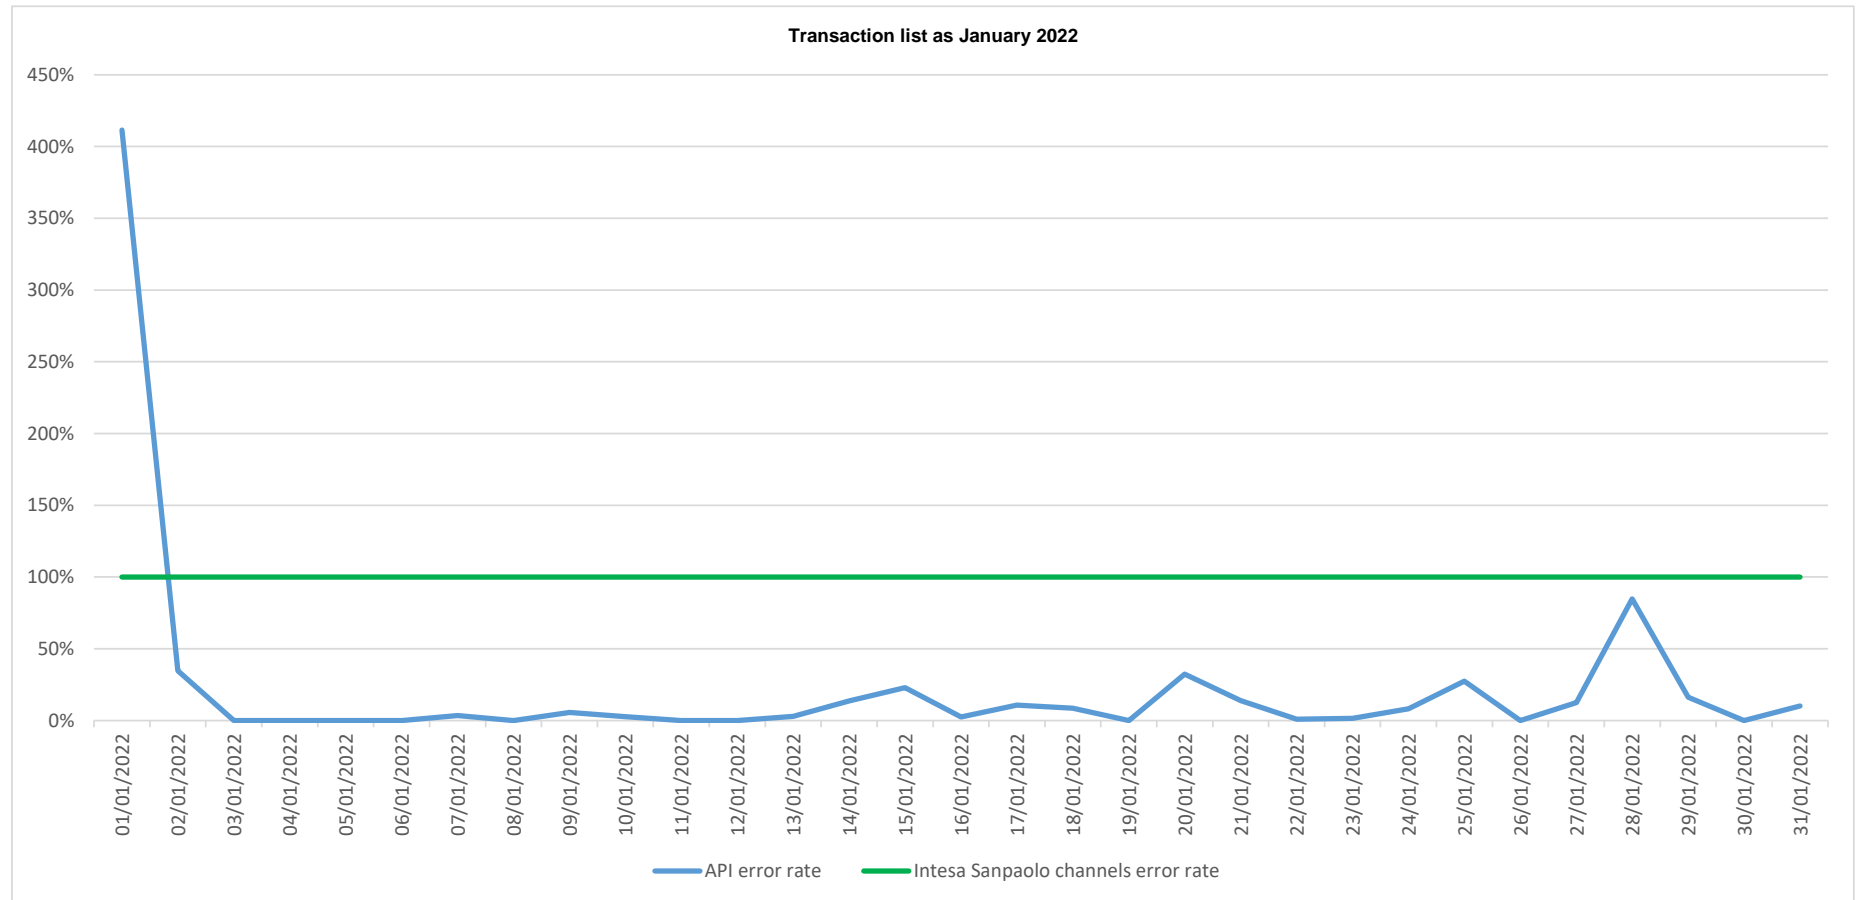

API error rate vs Intesa Sanpaolo online channels