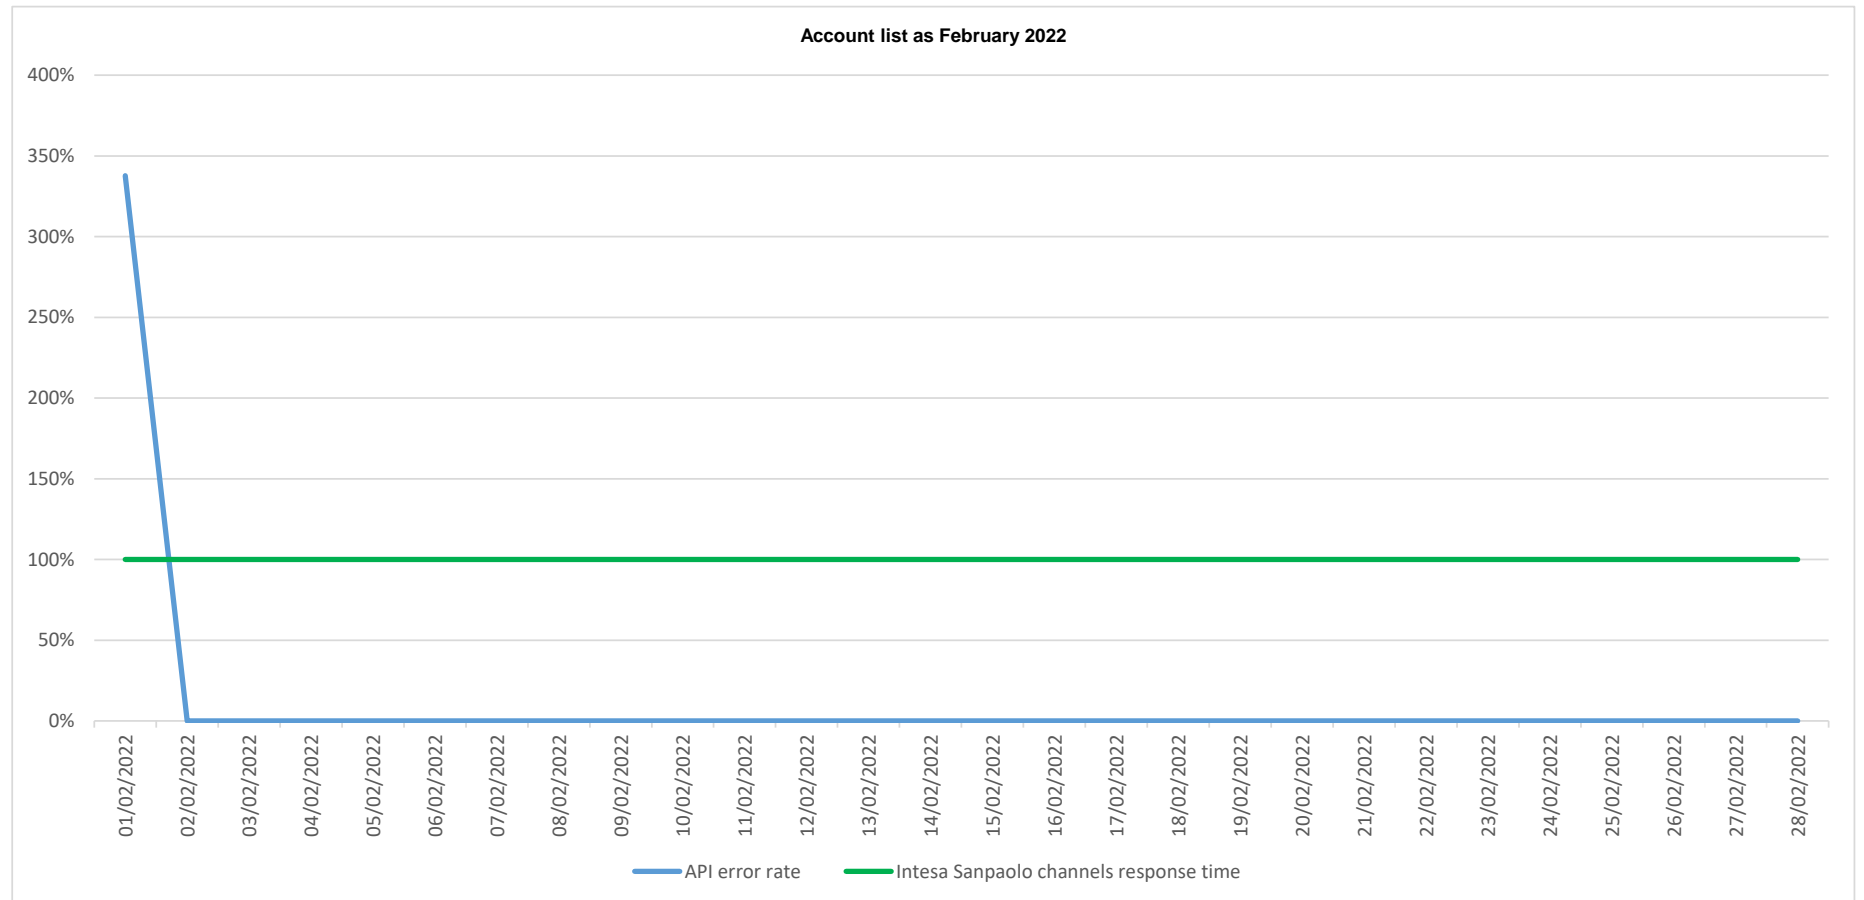

API error rate vs Intesa Sanpaolo online channels