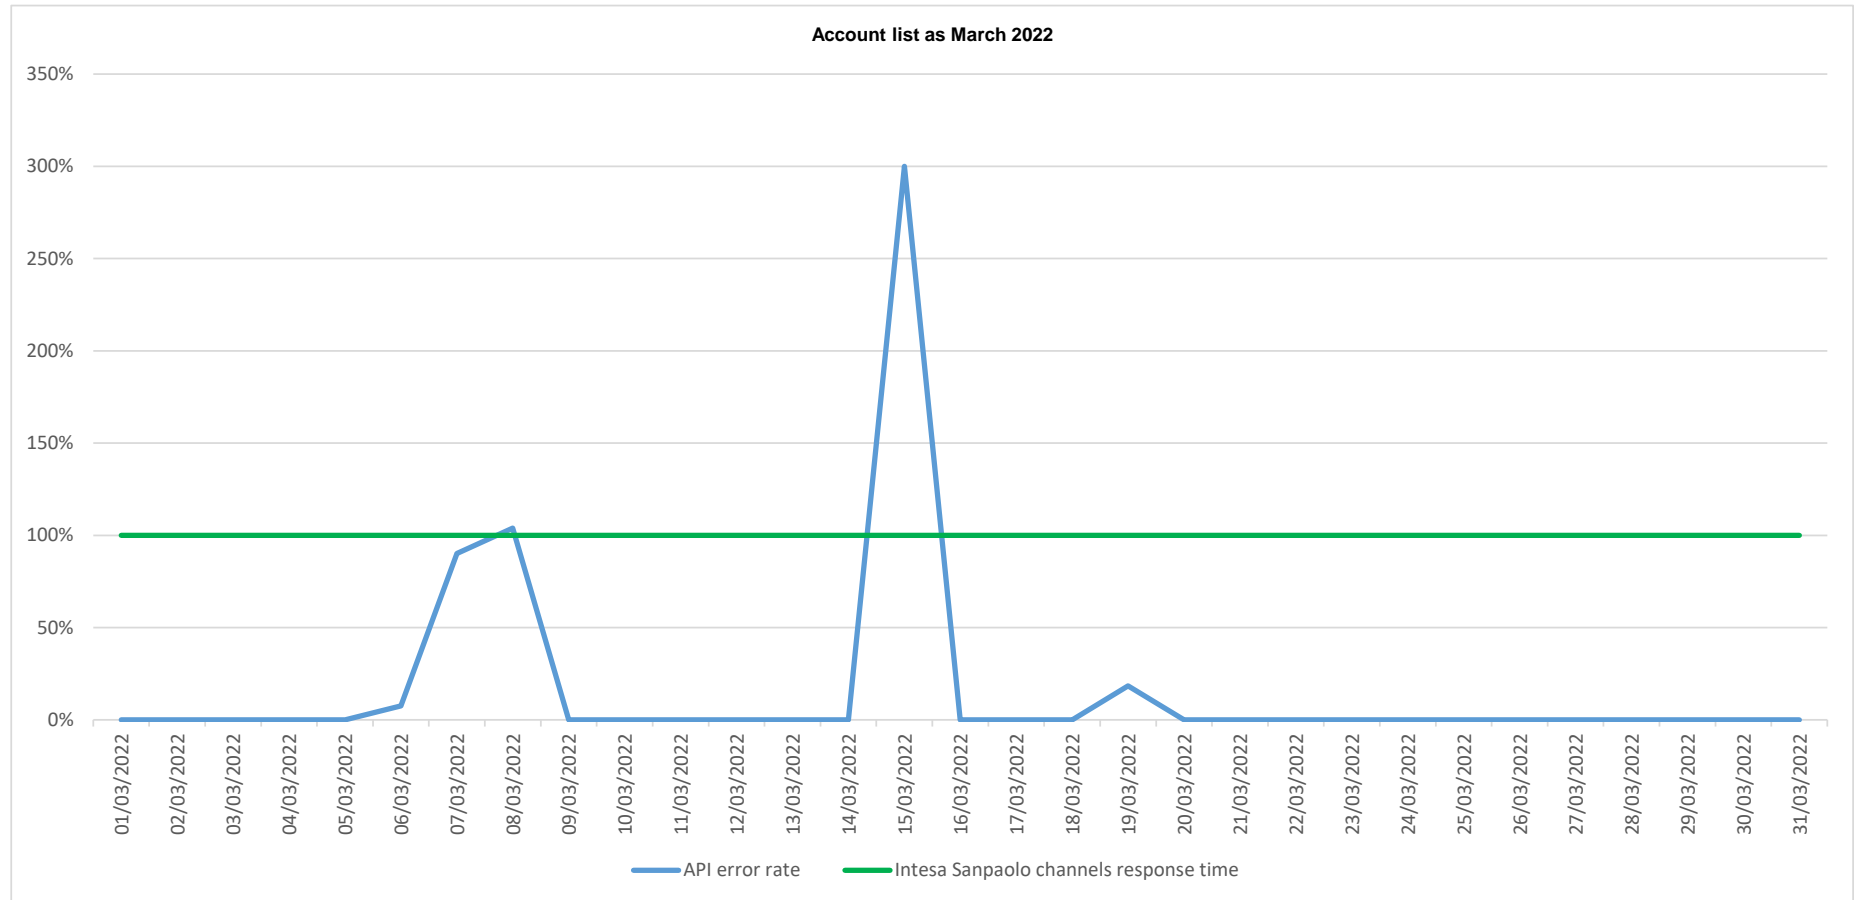

API error rate vs Intesa Sanpaolo online channels