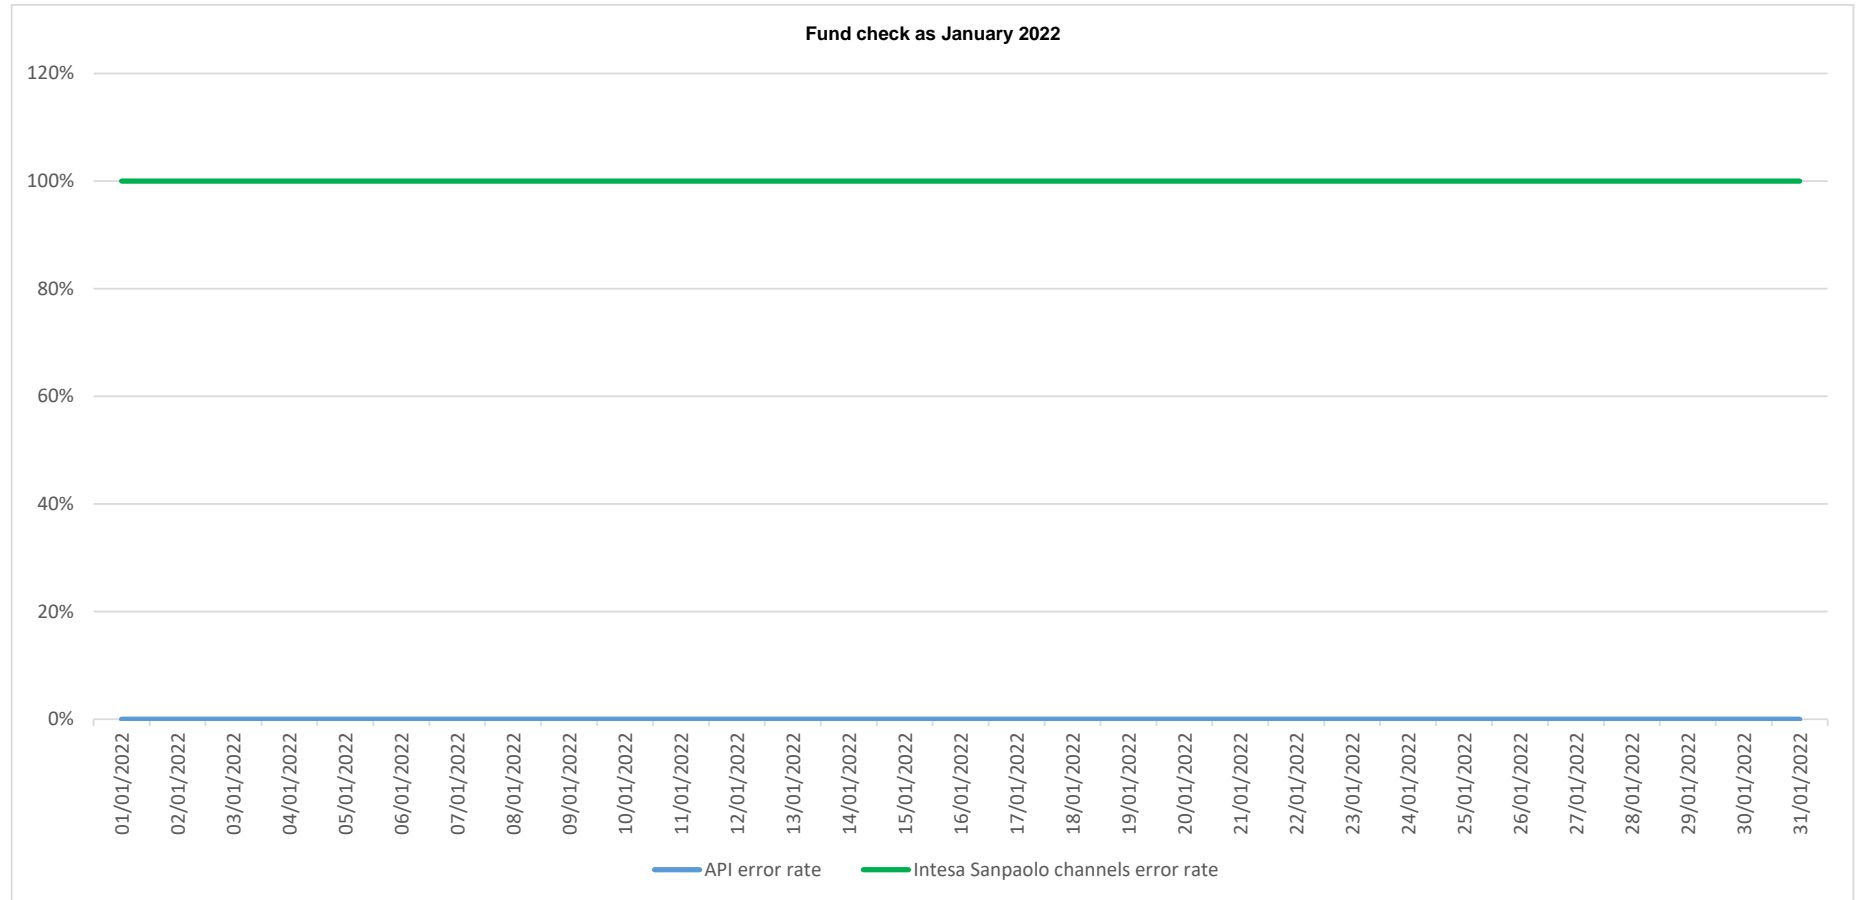

API error rate vs Intesa Sanpaolo online channels