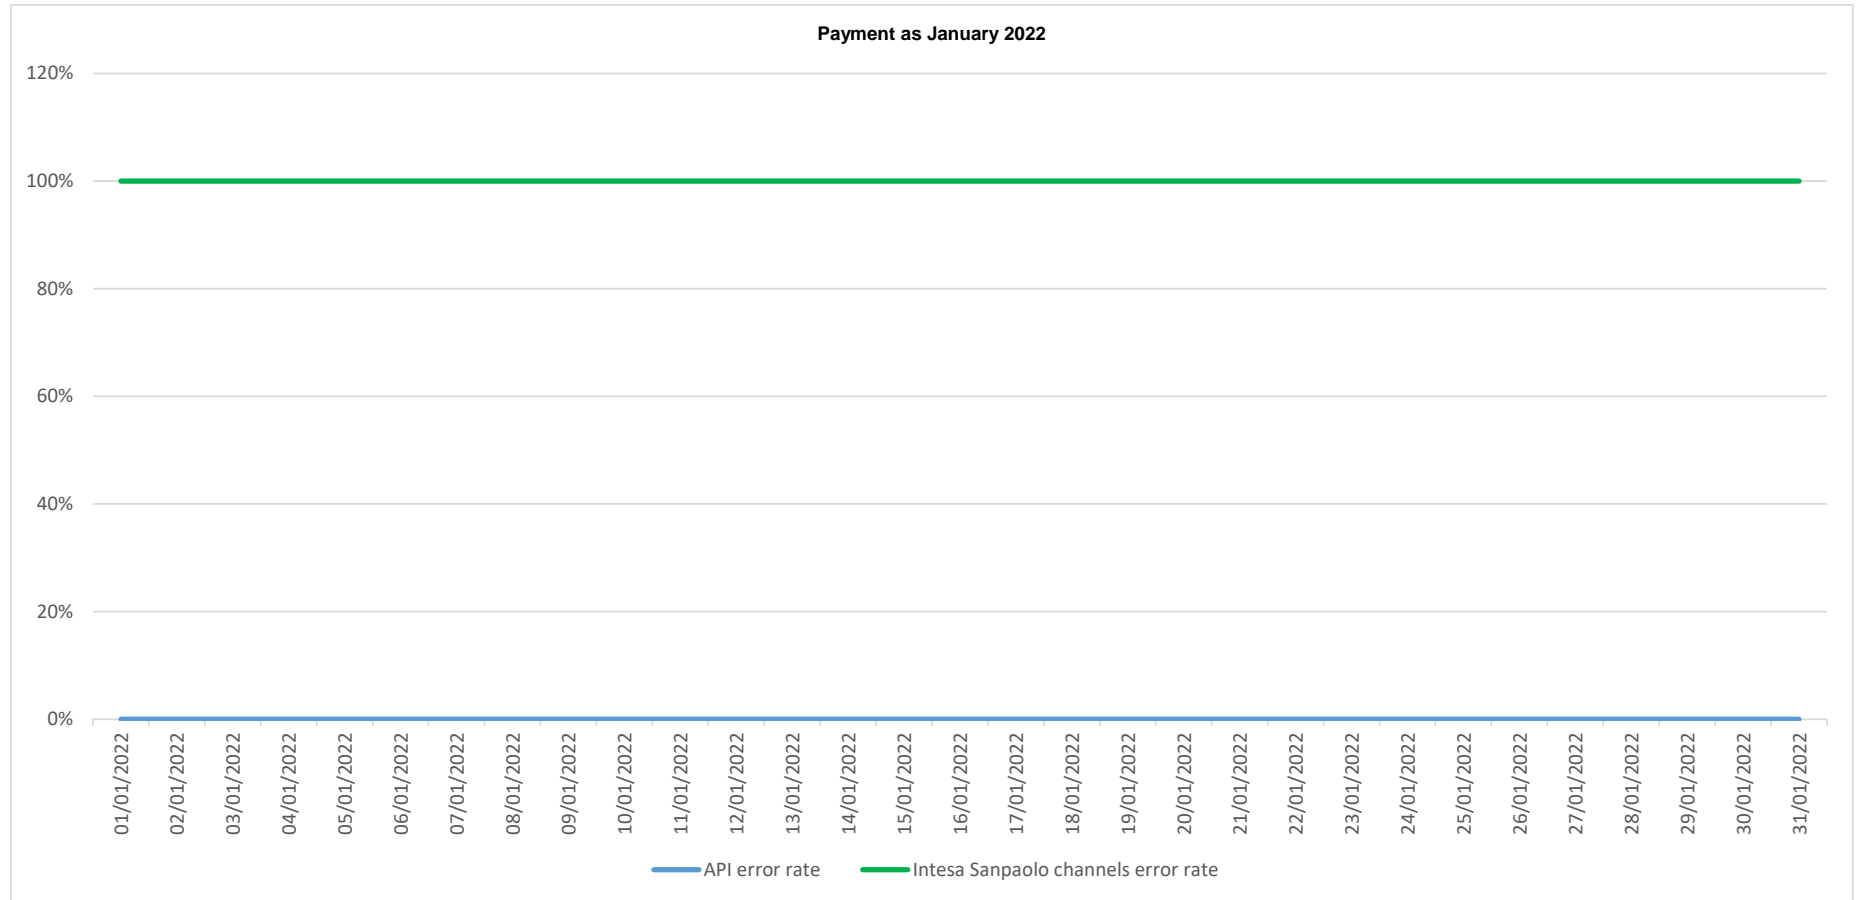

API error rate vs Intesa Sanpaolo online channels