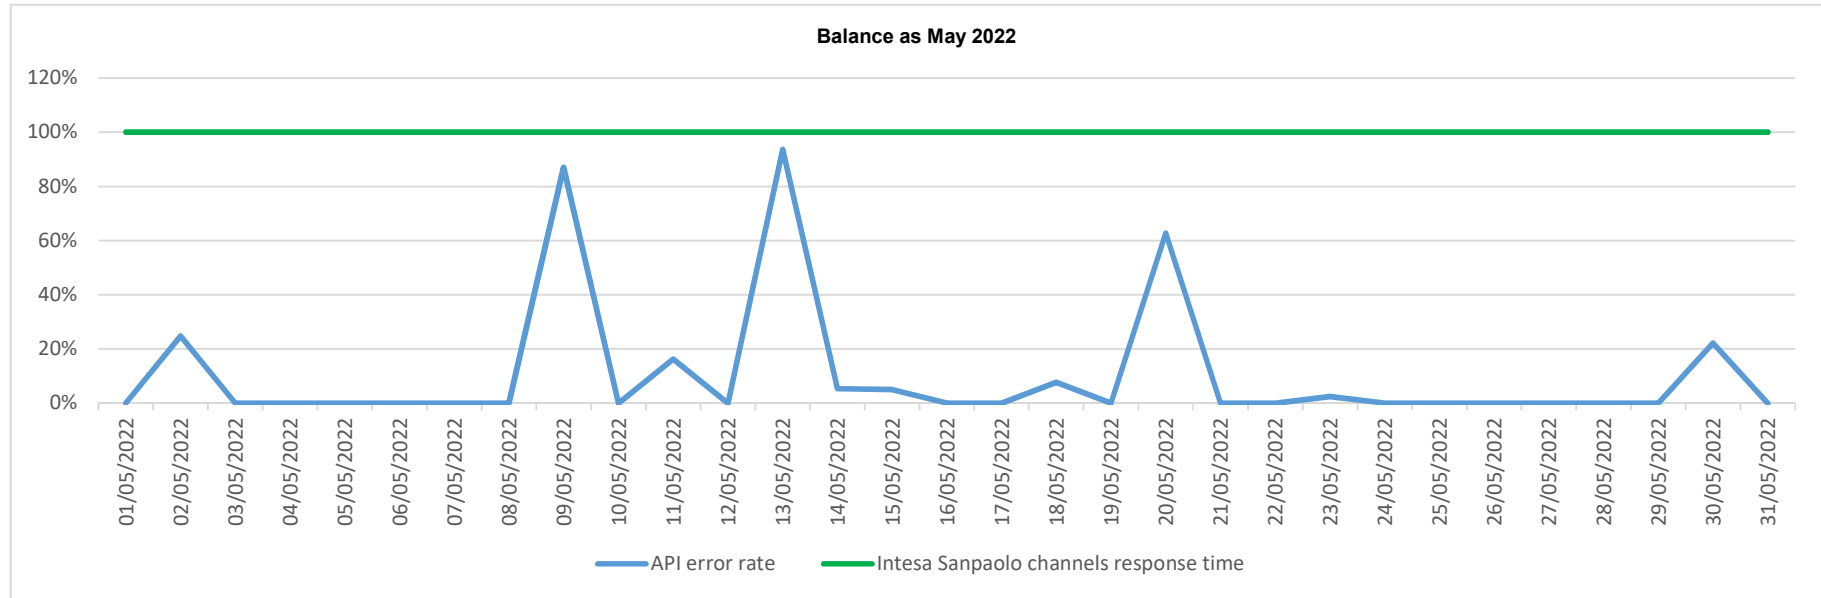

API error rate vs Intesa Sanpaolo online channels