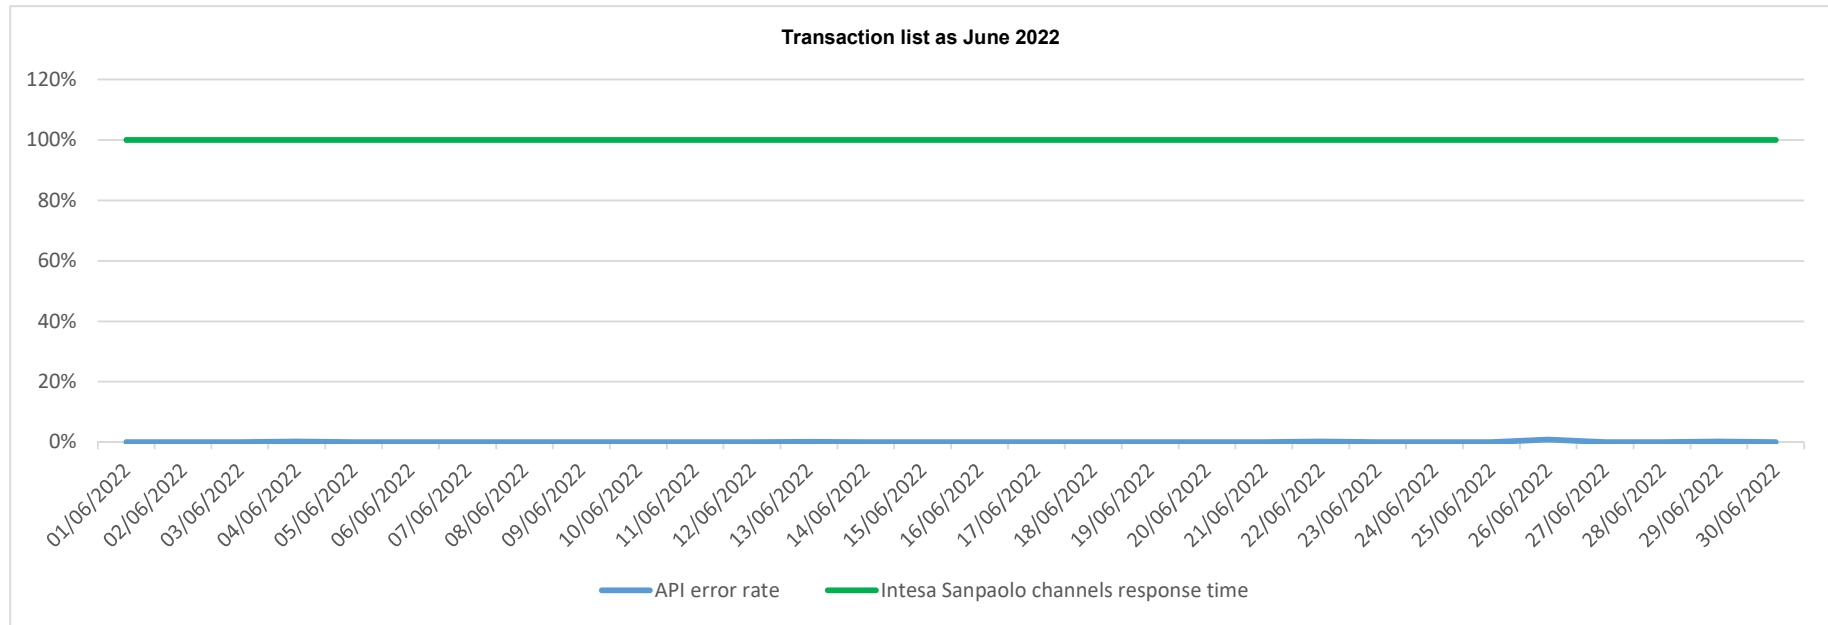

API error rate vs Intesa Sanpaolo online channels