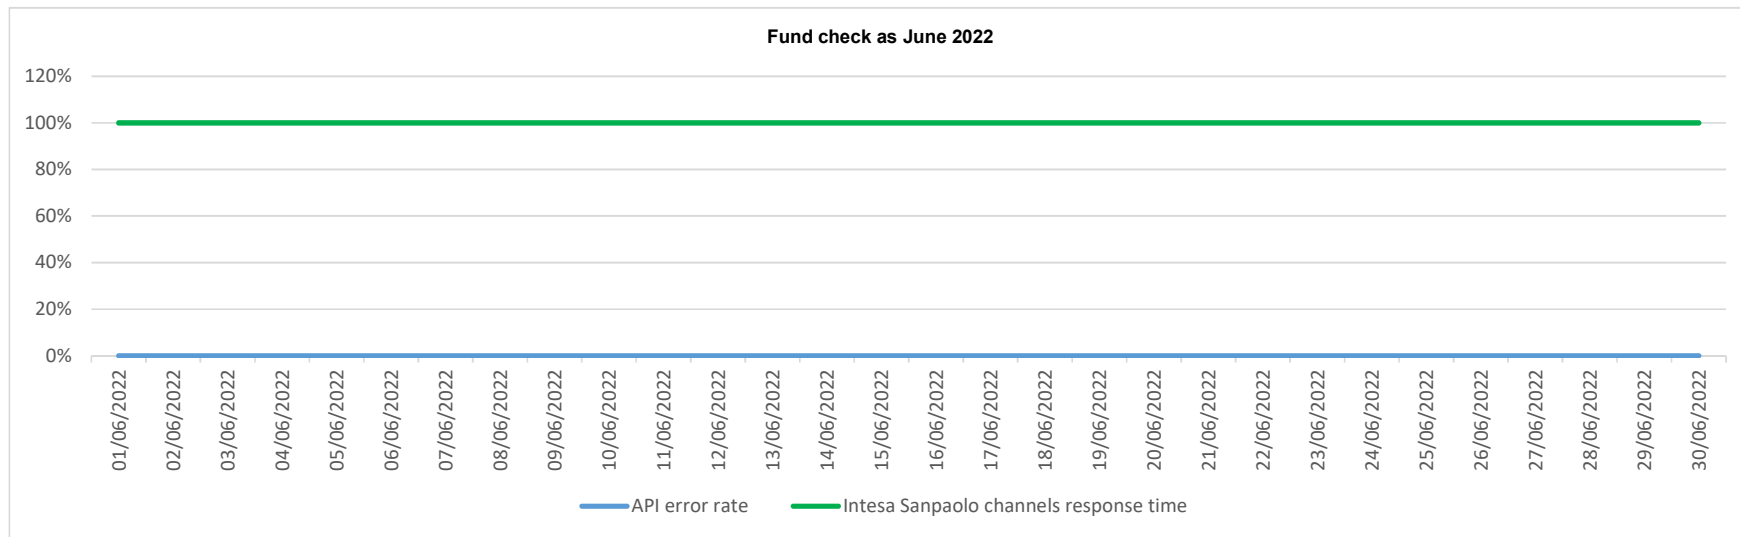

API error rate vs Intesa Sanpaolo online channels

API error rate vs Intesa Sanpaolo online channels

API error rate vs Intesa Sanpaolo online channels

API error rate vs Intesa Sanpaolo online channels

API error rate vs Intesa Sanpaolo online channels