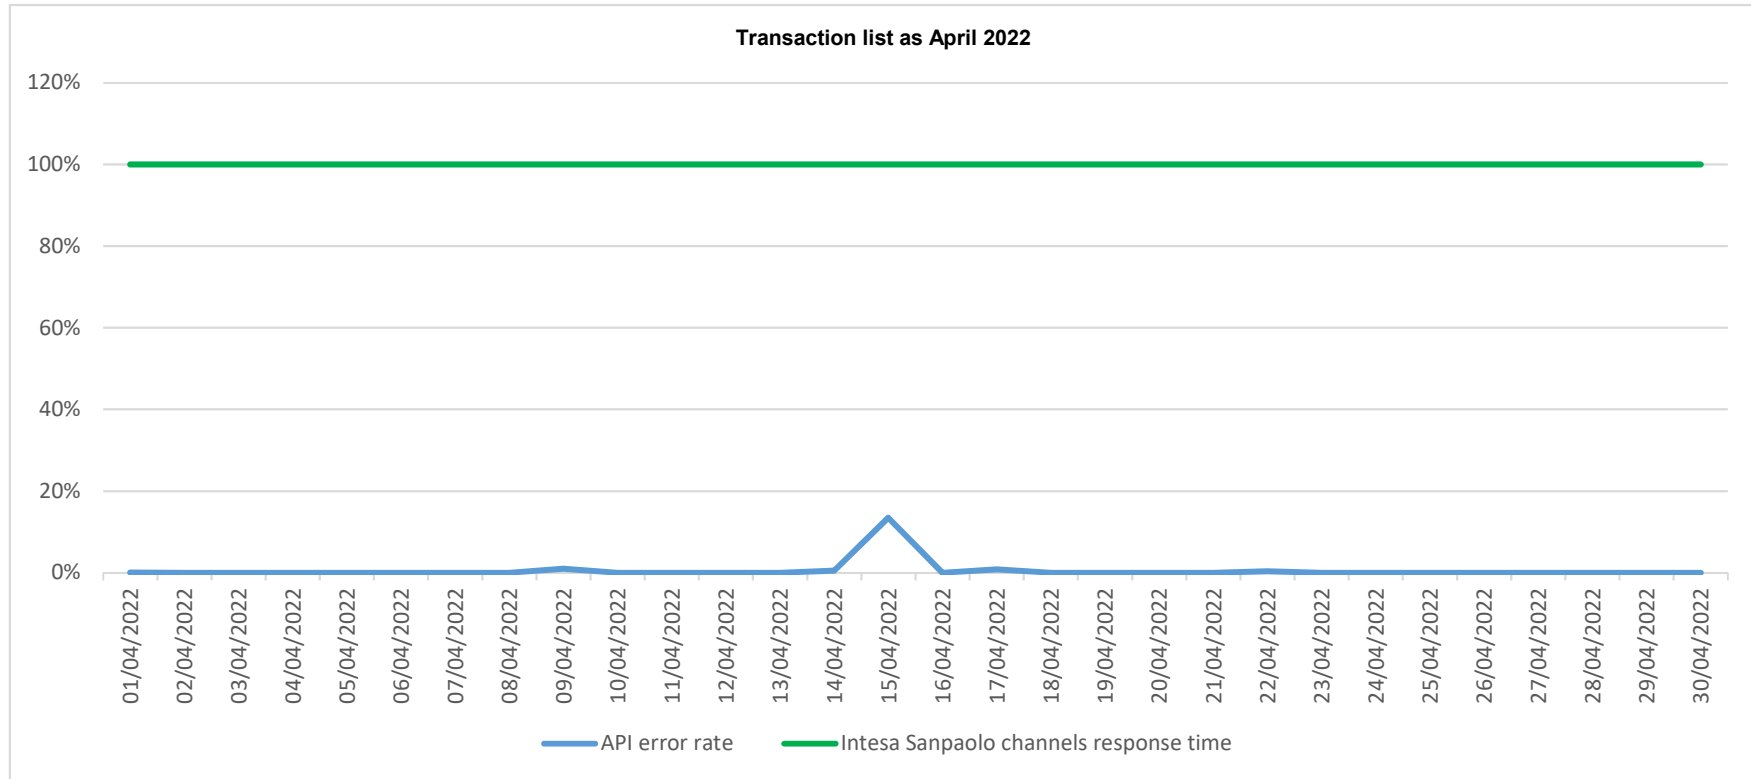

API error rate vs Intesa Sanpaolo online channels

API error rate vs Intesa Sanpaolo online channels

API error rate vs Intesa Sanpaolo online channels

API error rate vs Intesa Sanpaolo online channels

API error rate vs Intesa Sanpaolo online channels