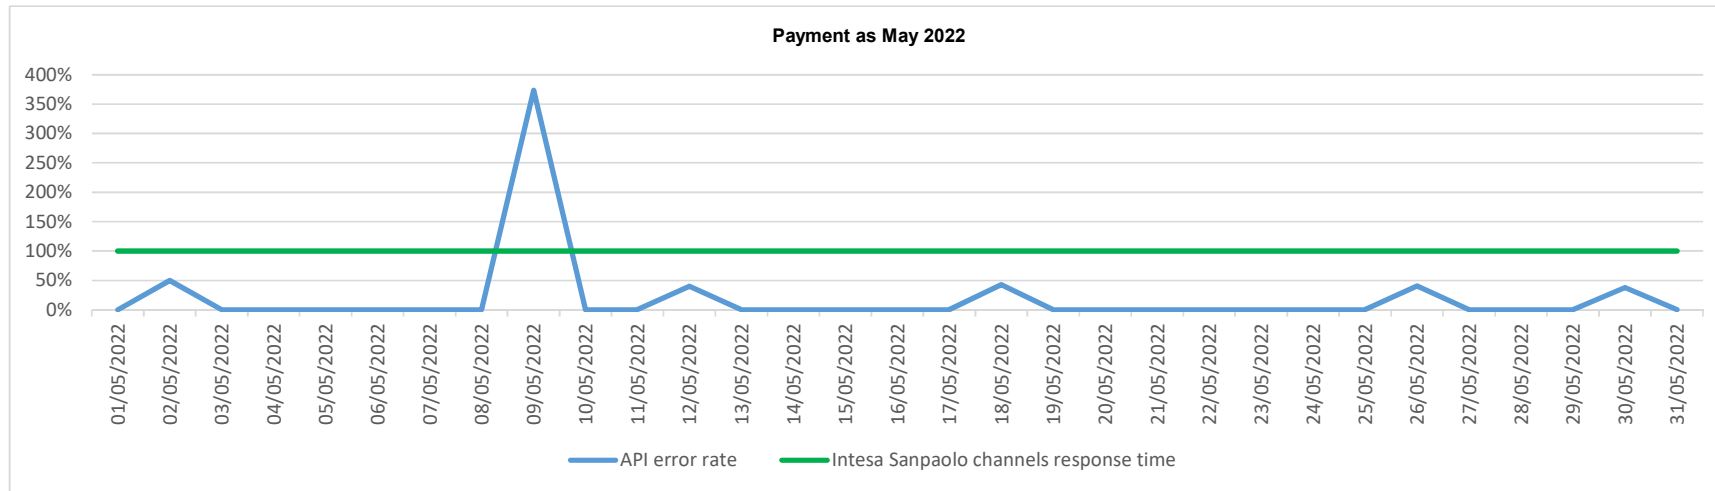

API error rate vs Intesa Sanpaolo online channels