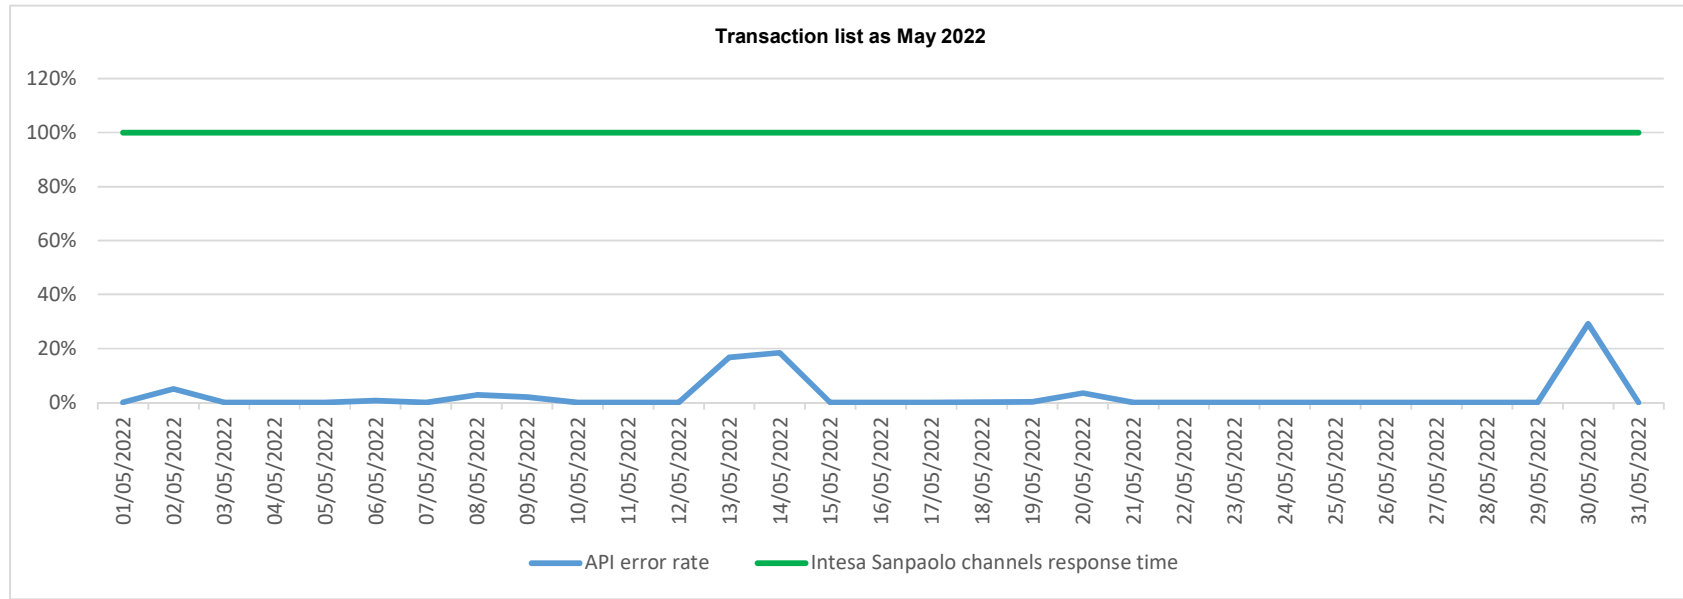

API error rate vs Intesa Sanpaolo online channels

API error rate vs Intesa Sanpaolo online channels

API error rate vs Intesa Sanpaolo online channels

API error rate vs Intesa Sanpaolo online channels

API error rate vs Intesa Sanpaolo online channels