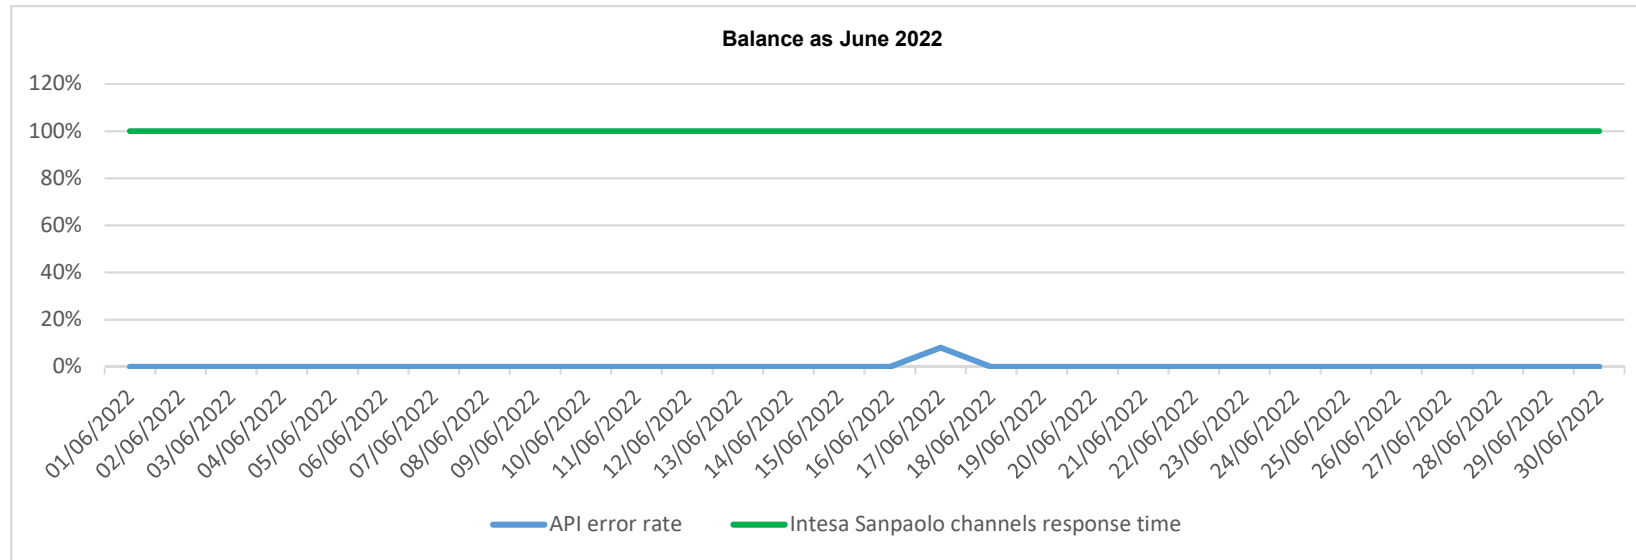

API error rate vs Intesa Sanpaolo online channels