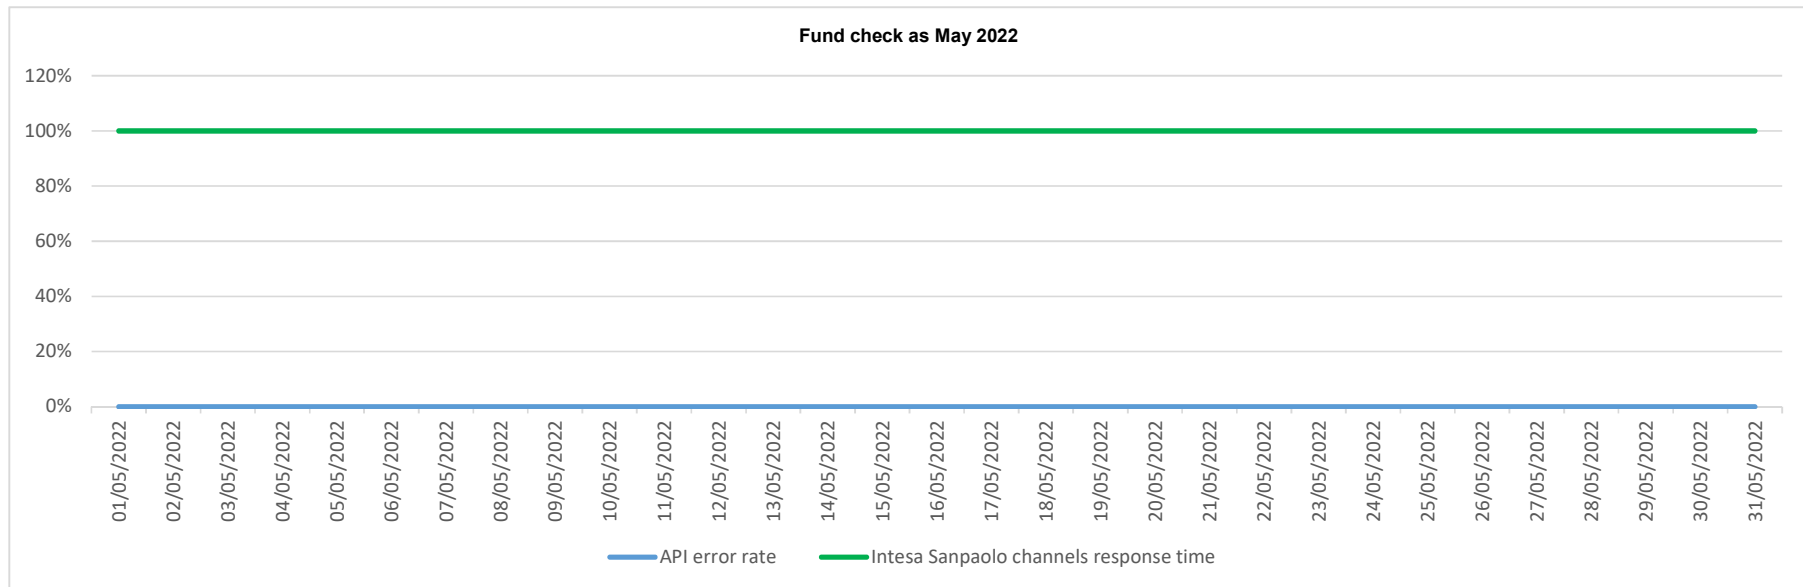

API error rate vs Intesa Sanpaolo online channels