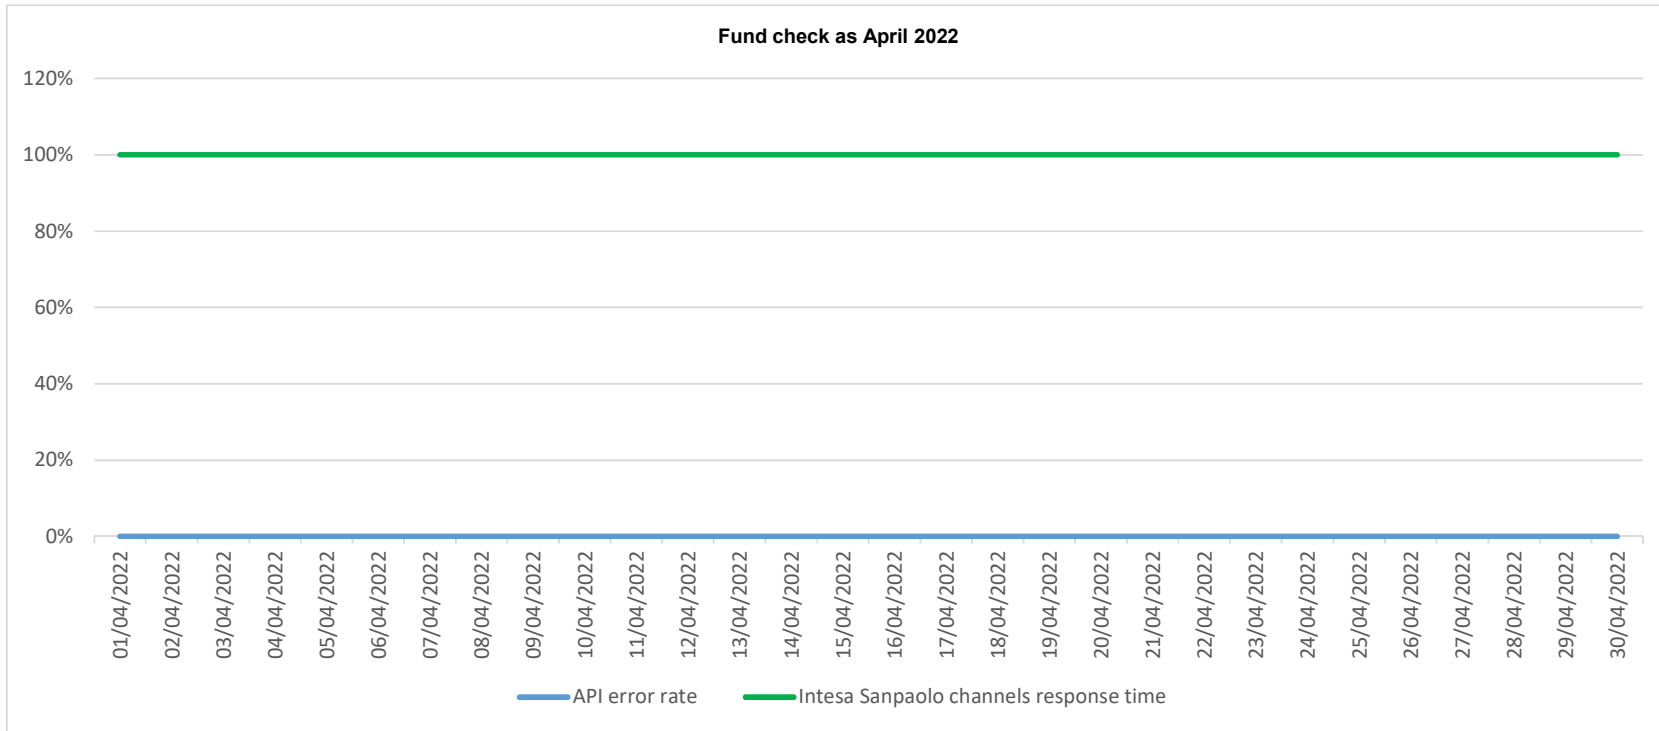

API error rate vs Intesa Sanpaolo online channels