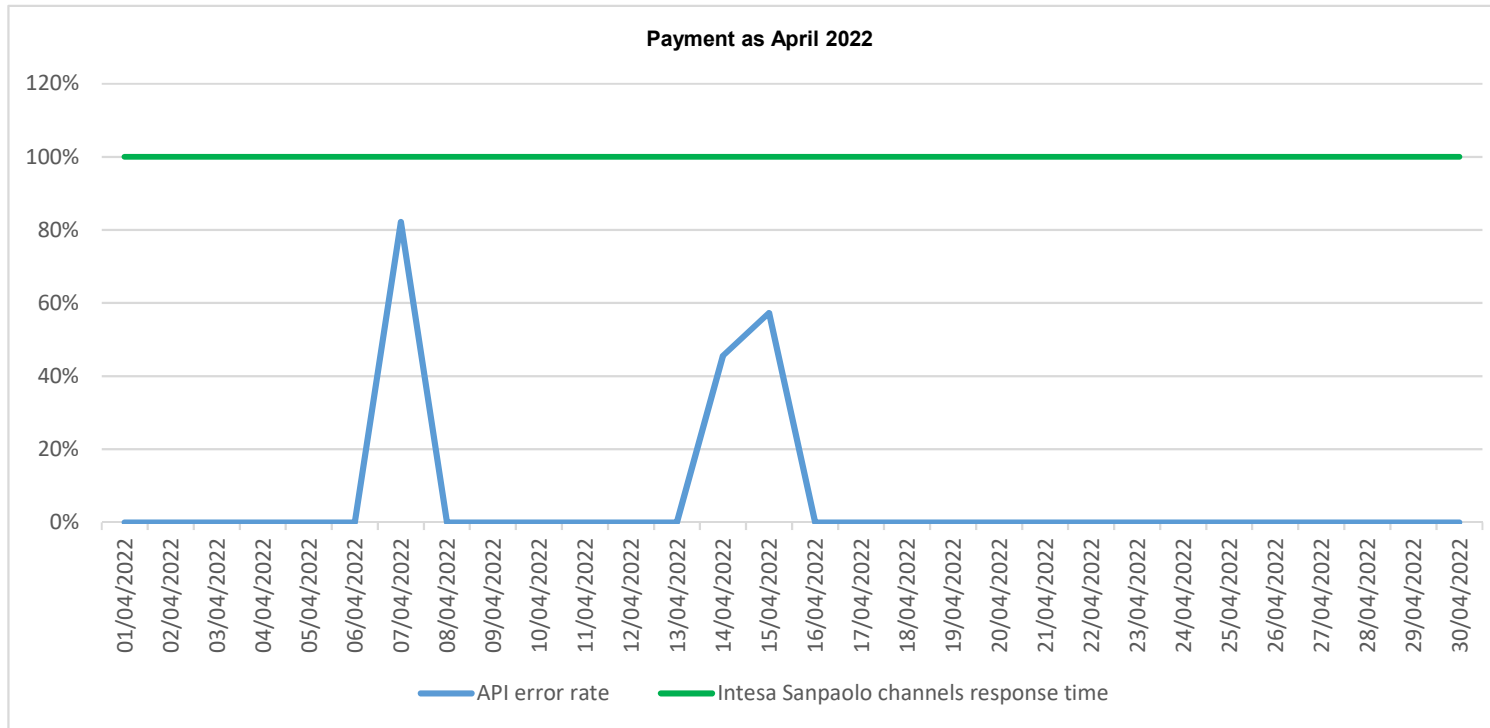

API error rate vs Intesa Sanpaolo online channels

API error rate vs Intesa Sanpaolo online channels

API error rate vs Intesa Sanpaolo online channels

API error rate vs Intesa Sanpaolo online channels

API error rate vs Intesa Sanpaolo online channels