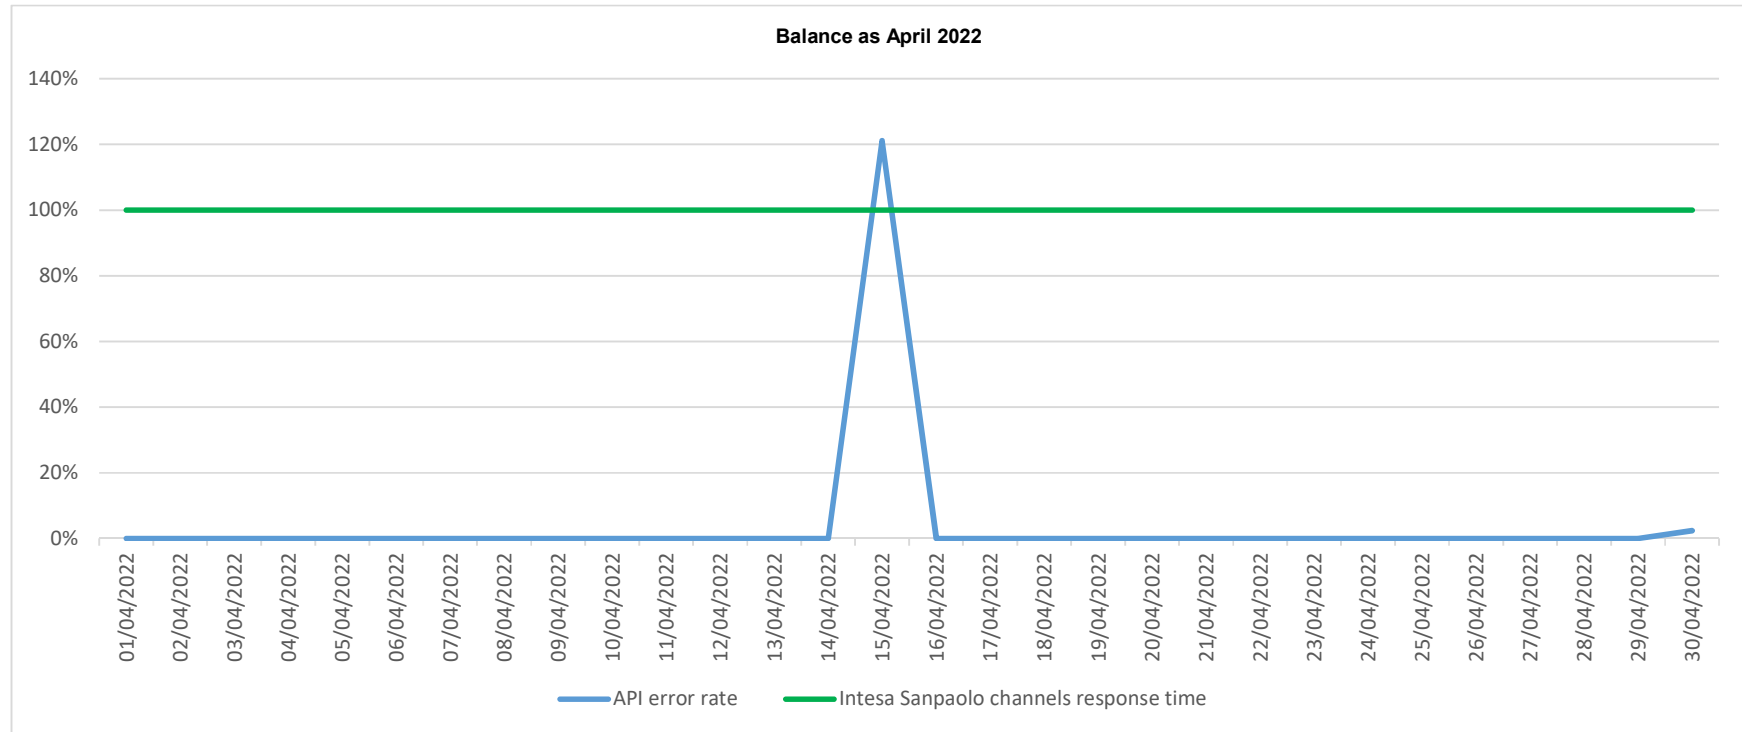

API error rate vs Intesa Sanpaolo online channels