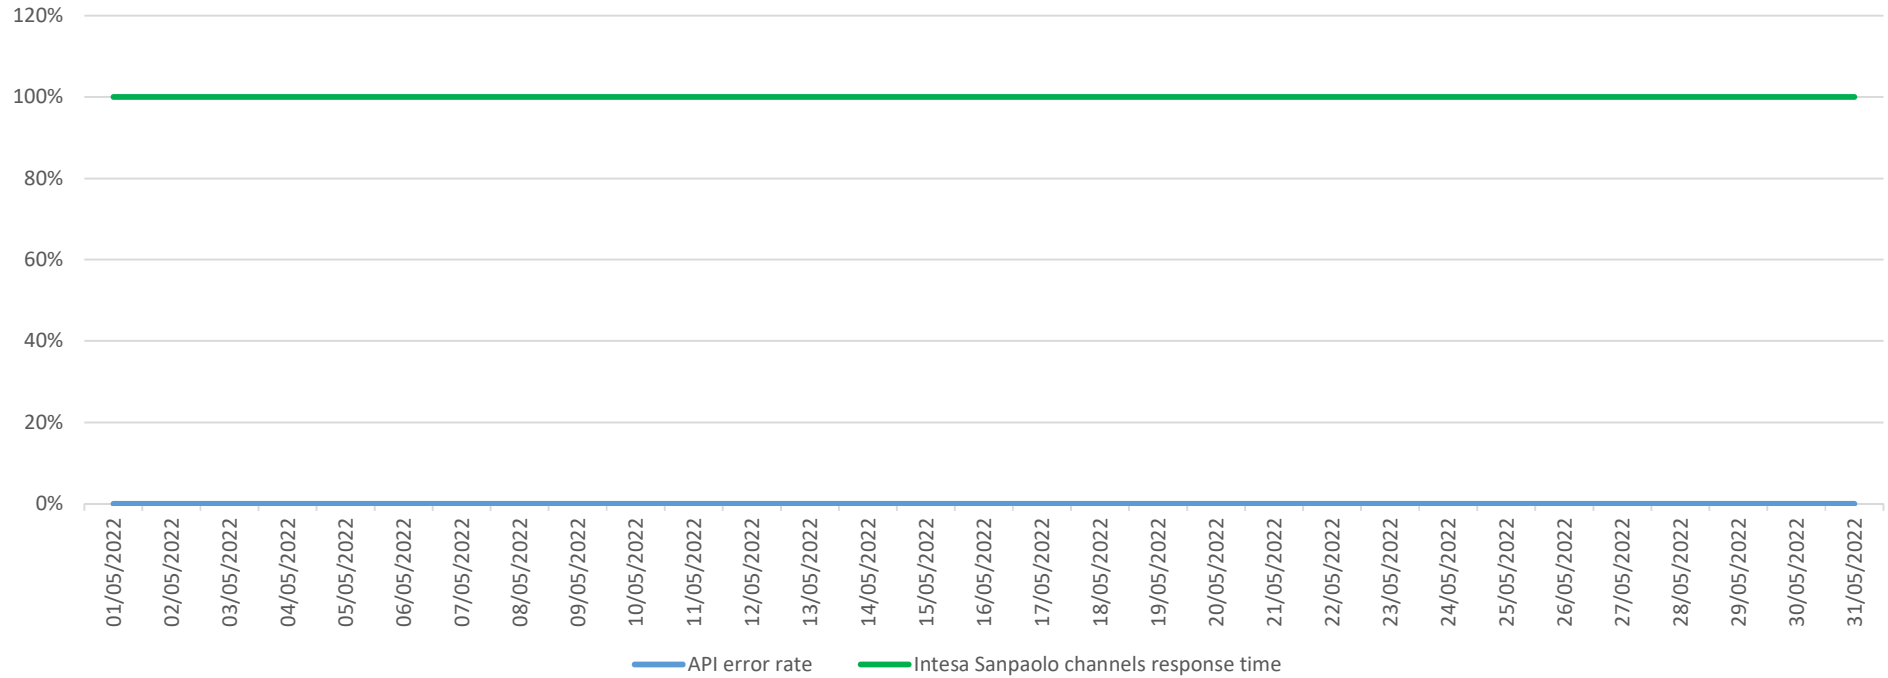

API error rate vs Intesa Sanpaolo online channels

API error rate vs Intesa Sanpaolo online channels

Account list as April 2022

API error rate vs Intesa Sanpaolo online channels

Account list as May 2022

API error rate vs Intesa Sanpaolo online channels