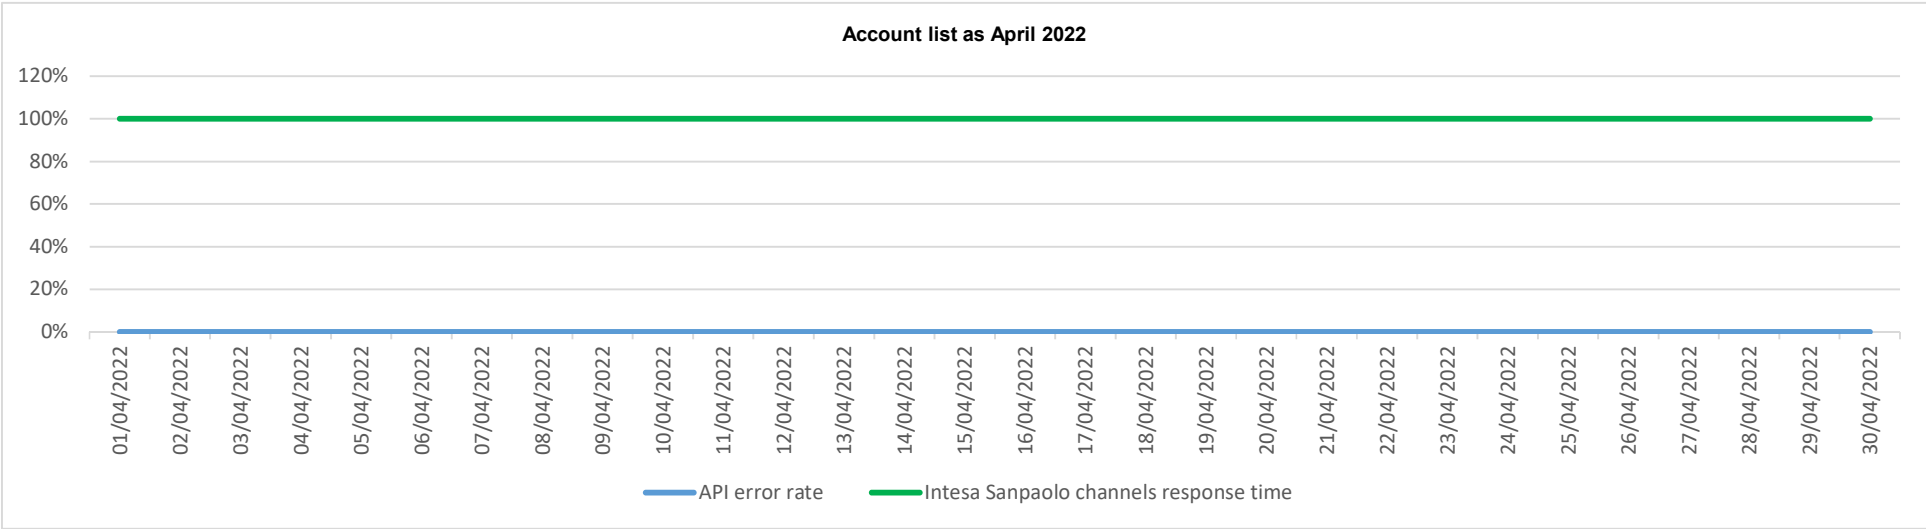

API error rate vs Intesa Sanpaolo online channels

API error rate vs Intesa Sanpaolo online channels

Account list as April 2022

API error rate vs Intesa Sanpaolo online channels

Account list as May 2022

API error rate vs Intesa Sanpaolo online channels