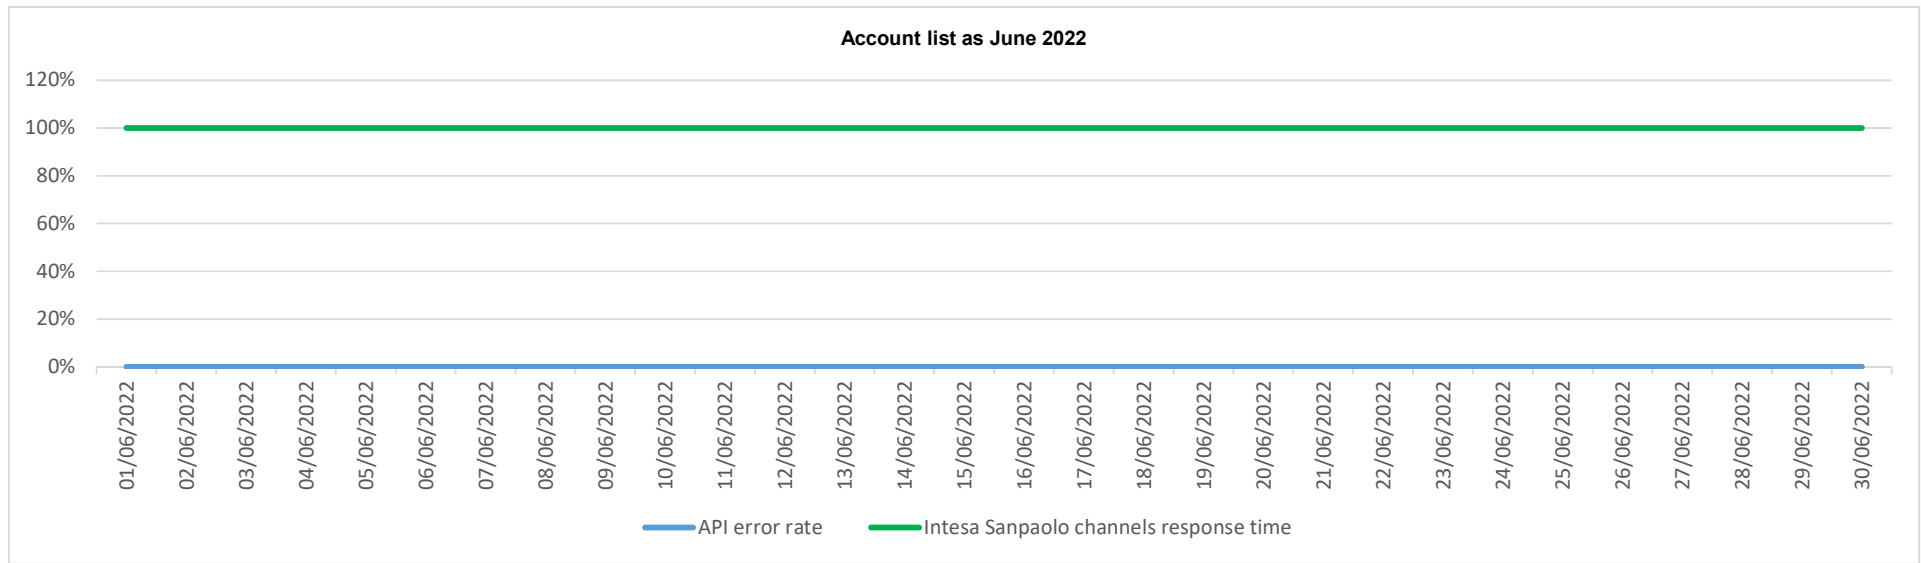

API error rate vs Intesa Sanpaolo online channels

API error rate vs Intesa Sanpaolo online channels

Account list as April 2022

API error rate vs Intesa Sanpaolo online channels

Account list as May 2022

API error rate vs Intesa Sanpaolo online channels