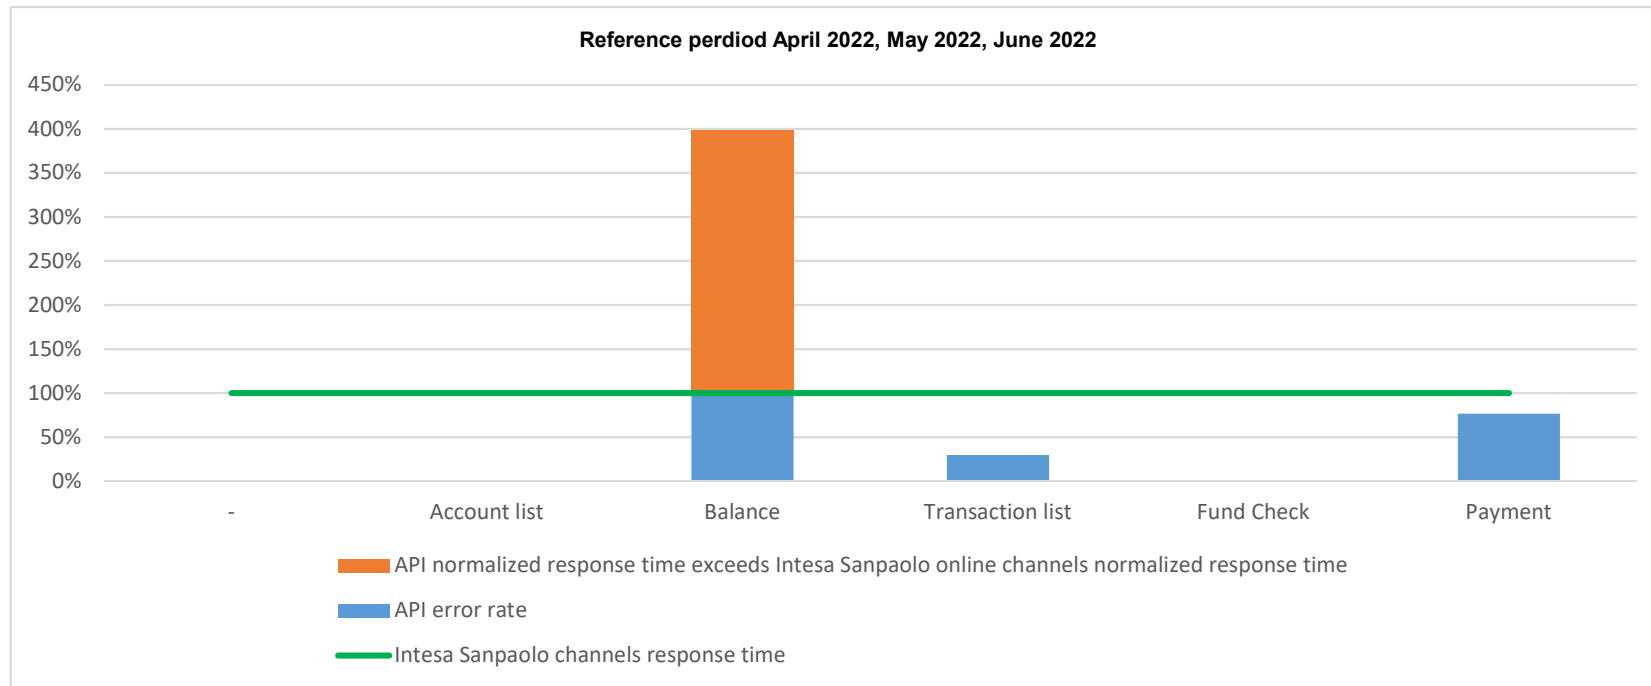

API error rate vs Intesa Sanpaolo online channels

API error rate vs Intesa Sanpaolo online channels

Account list as April 2022

API error rate vs Intesa Sanpaolo online channels

Account list as May 2022

API error rate vs Intesa Sanpaolo online channels