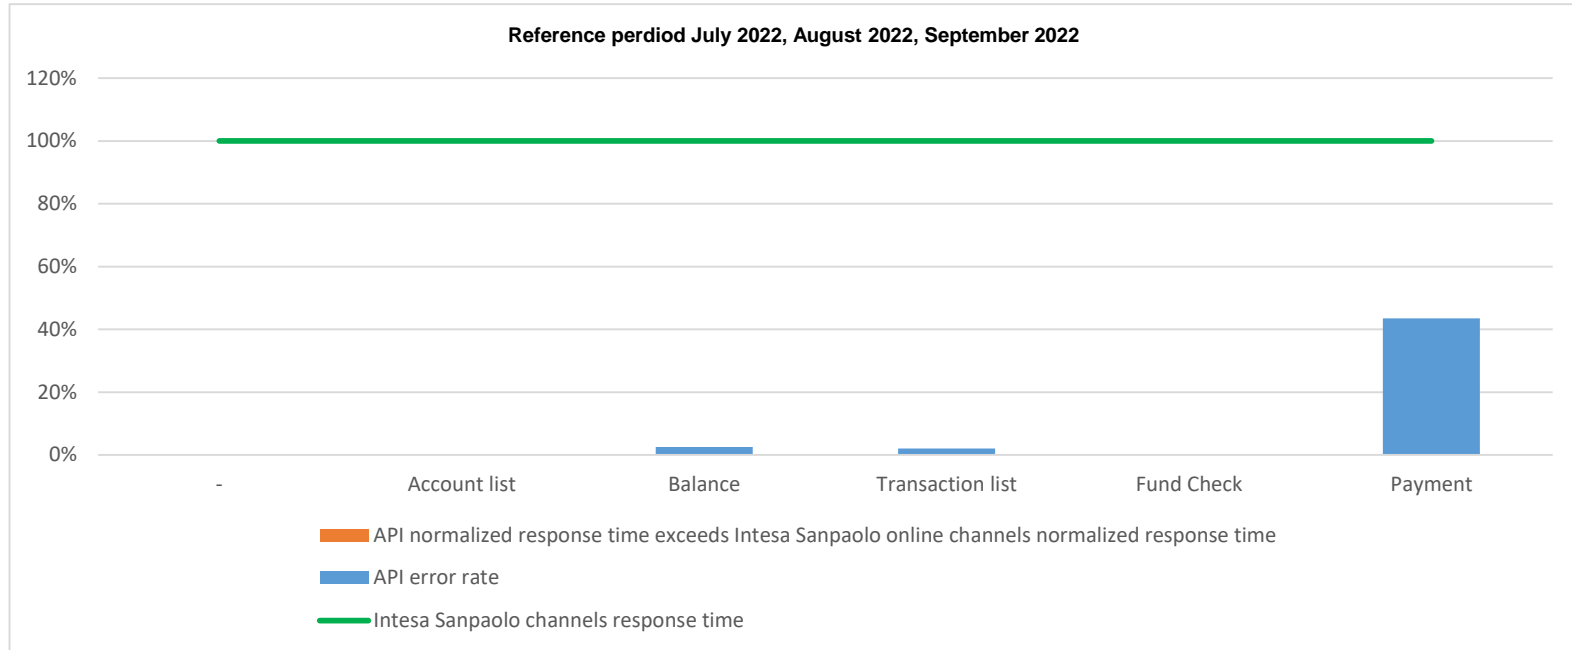

API error rate vs Intesa Sanpaolo online channels

API error rate vs Intesa Sanpaolo online channels

Account list as July 2022

API error rate vs Intesa Sanpaolo online channels

Account list as August 2022

API error rate vs Intesa Sanpaolo online channels