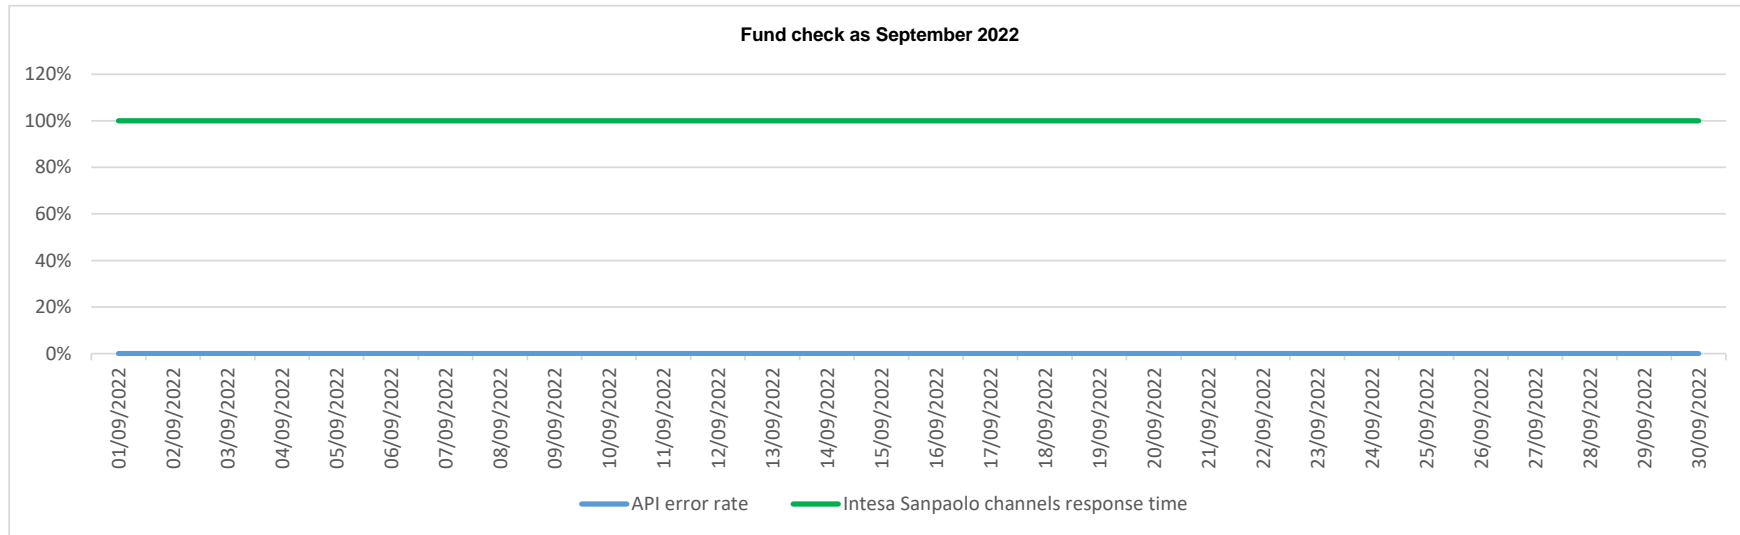

API error rate vs Intesa Sanpaolo online channels

API error rate vs Intesa Sanpaolo online channels

API error rate vs Intesa Sanpaolo online channels

API error rate vs Intesa Sanpaolo online channels

API error rate vs Intesa Sanpaolo online channels