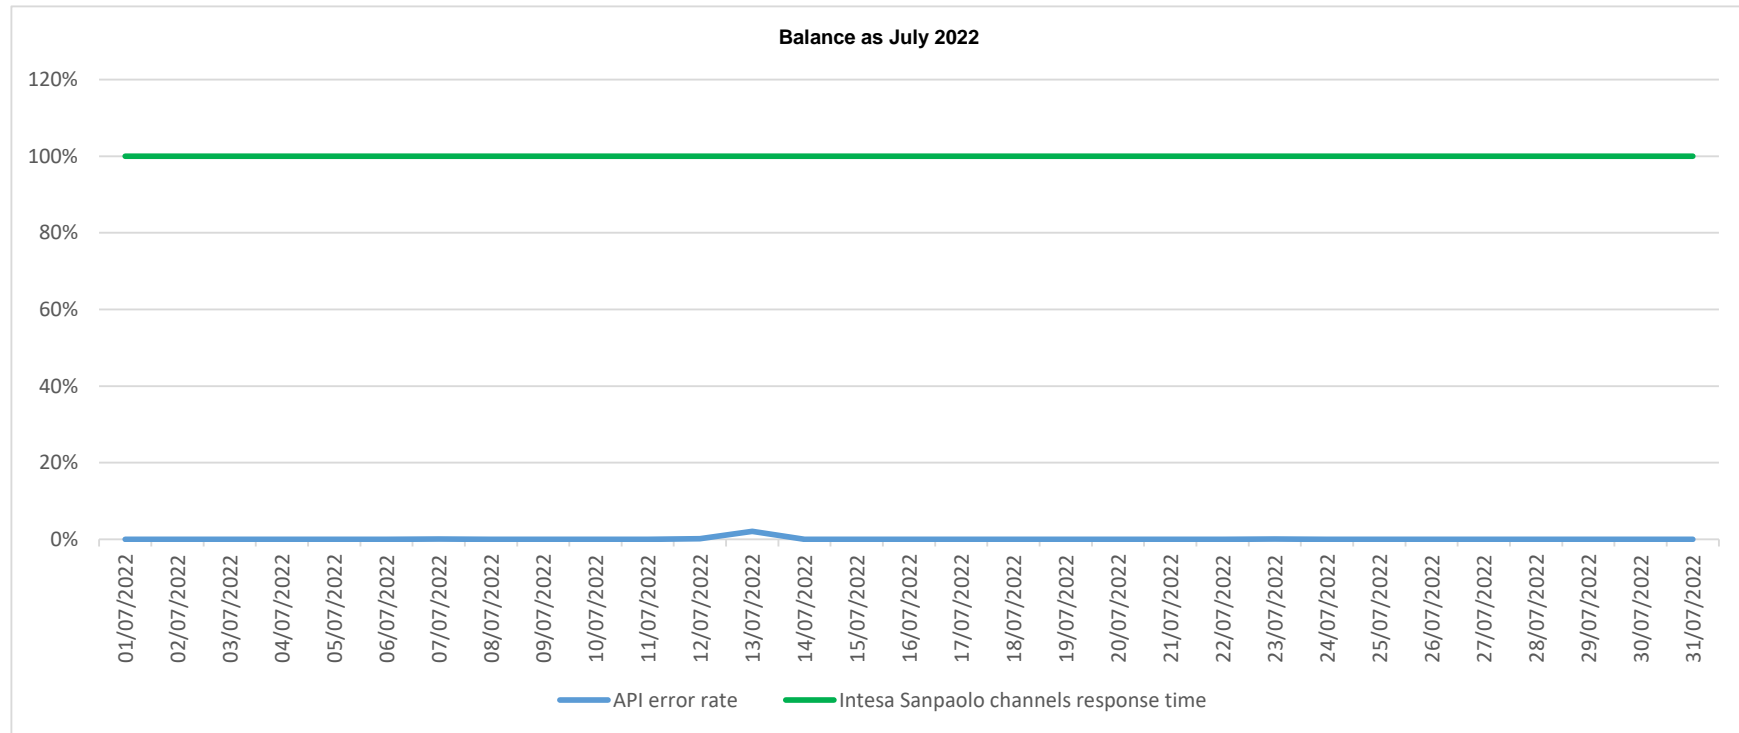

API error rate vs Intesa Sanpaolo online channels