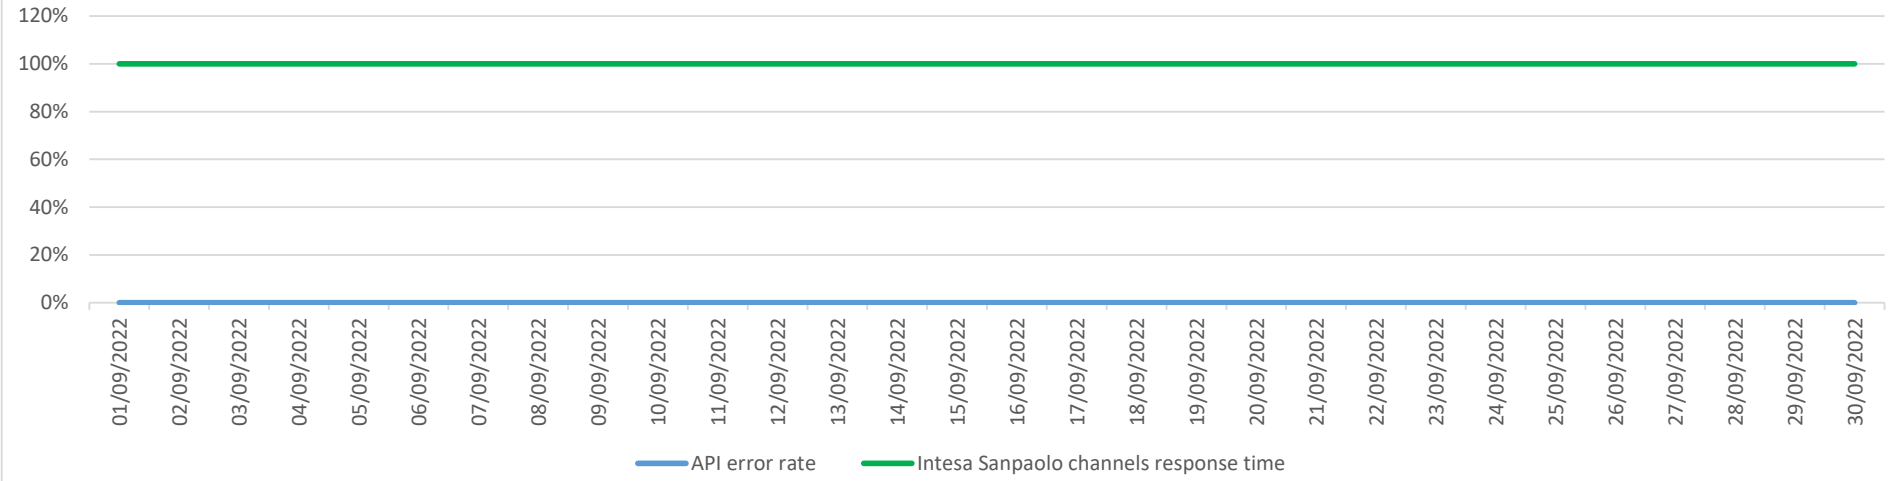

API error rate vs Intesa Sanpaolo online channels

Account list as September 2022