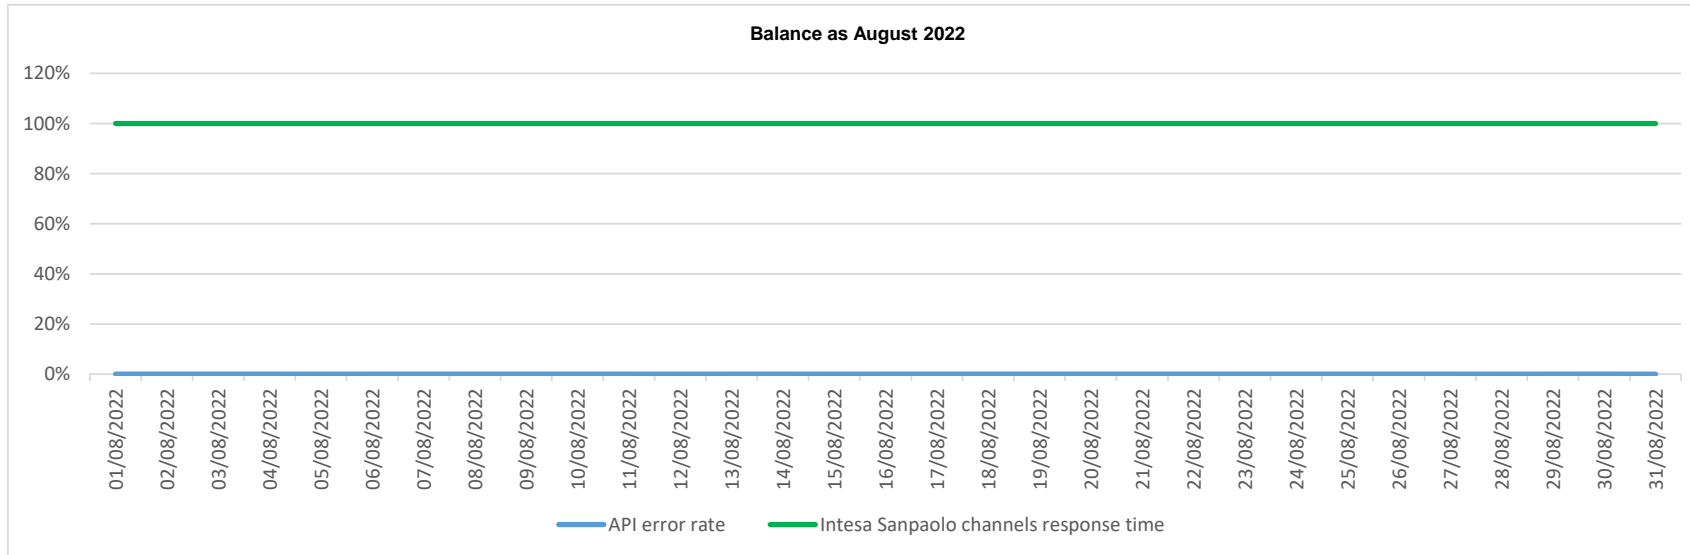

API error rate vs Intesa Sanpaolo online channels