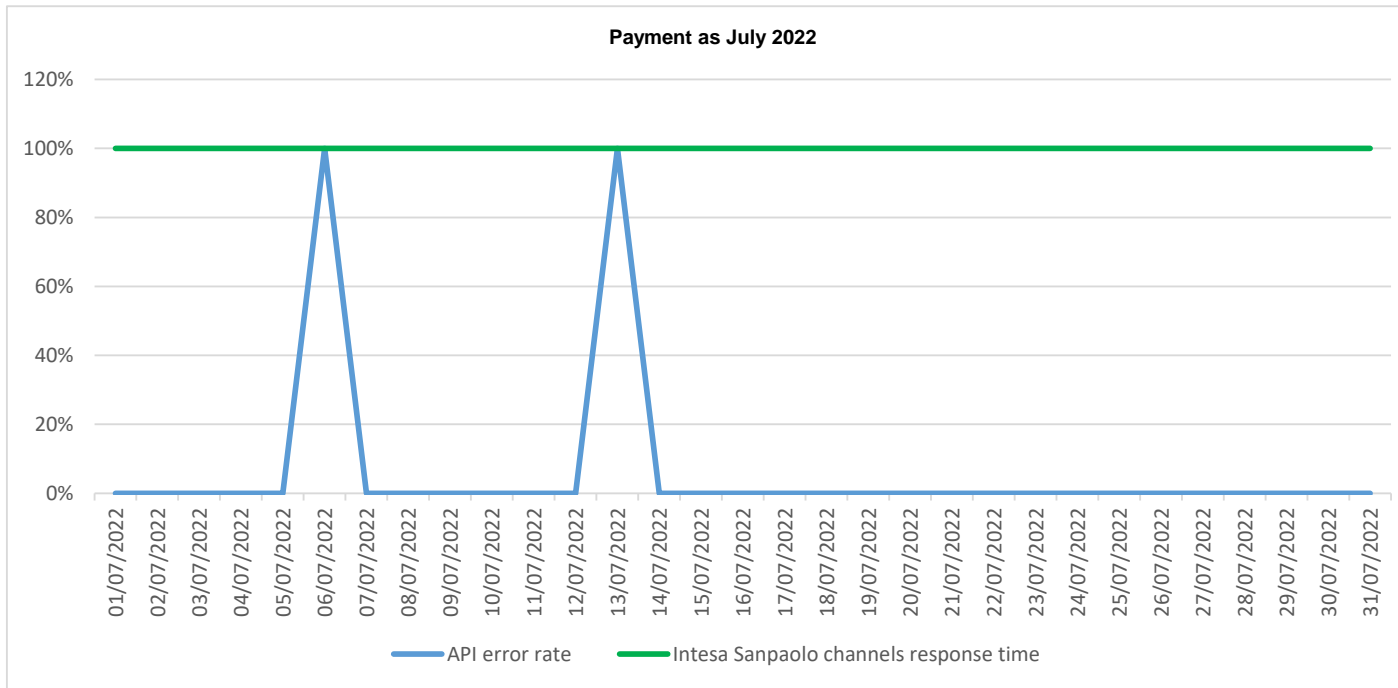

API error rate vs Intesa Sanpaolo online channels