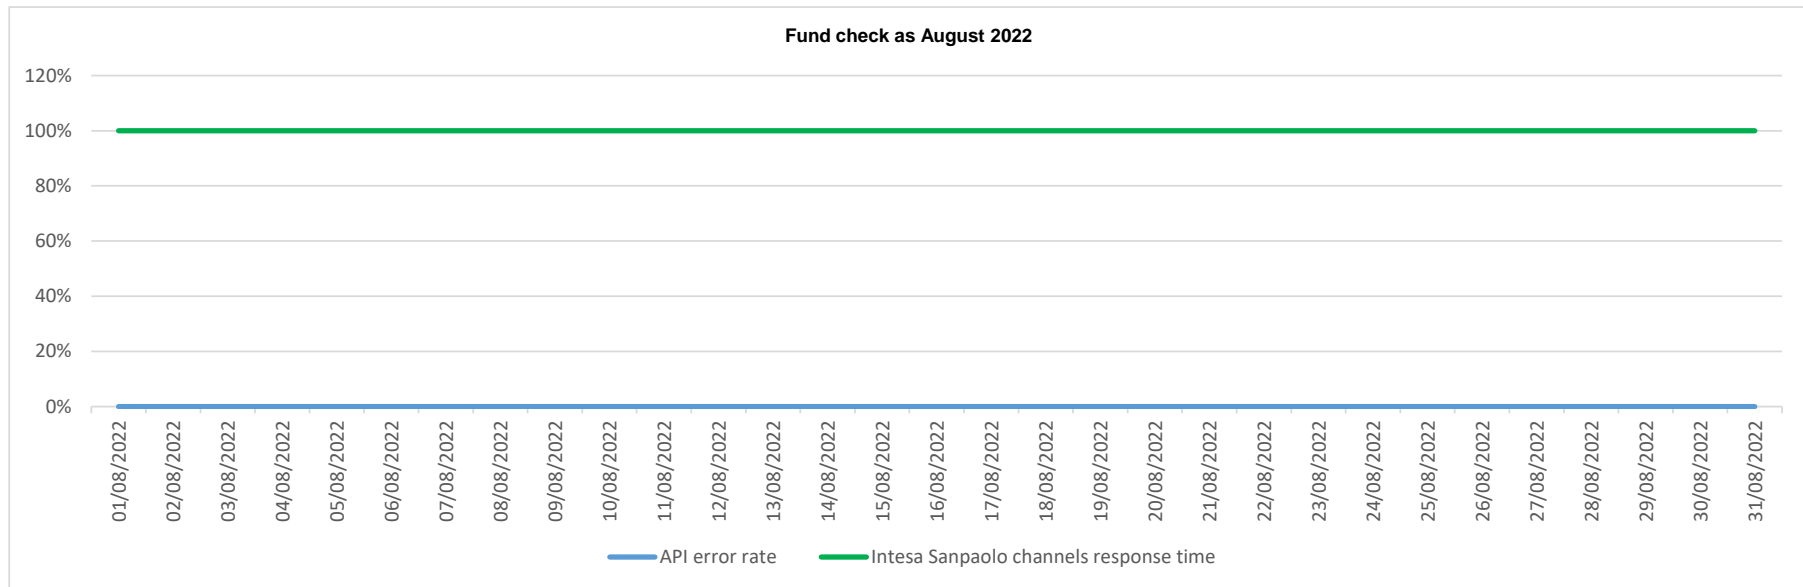

API error rate vs Intesa Sanpaolo online channels

API error rate vs Intesa Sanpaolo online channels

API error rate vs Intesa Sanpaolo online channels

API error rate vs Intesa Sanpaolo online channels

API error rate vs Intesa Sanpaolo online channels