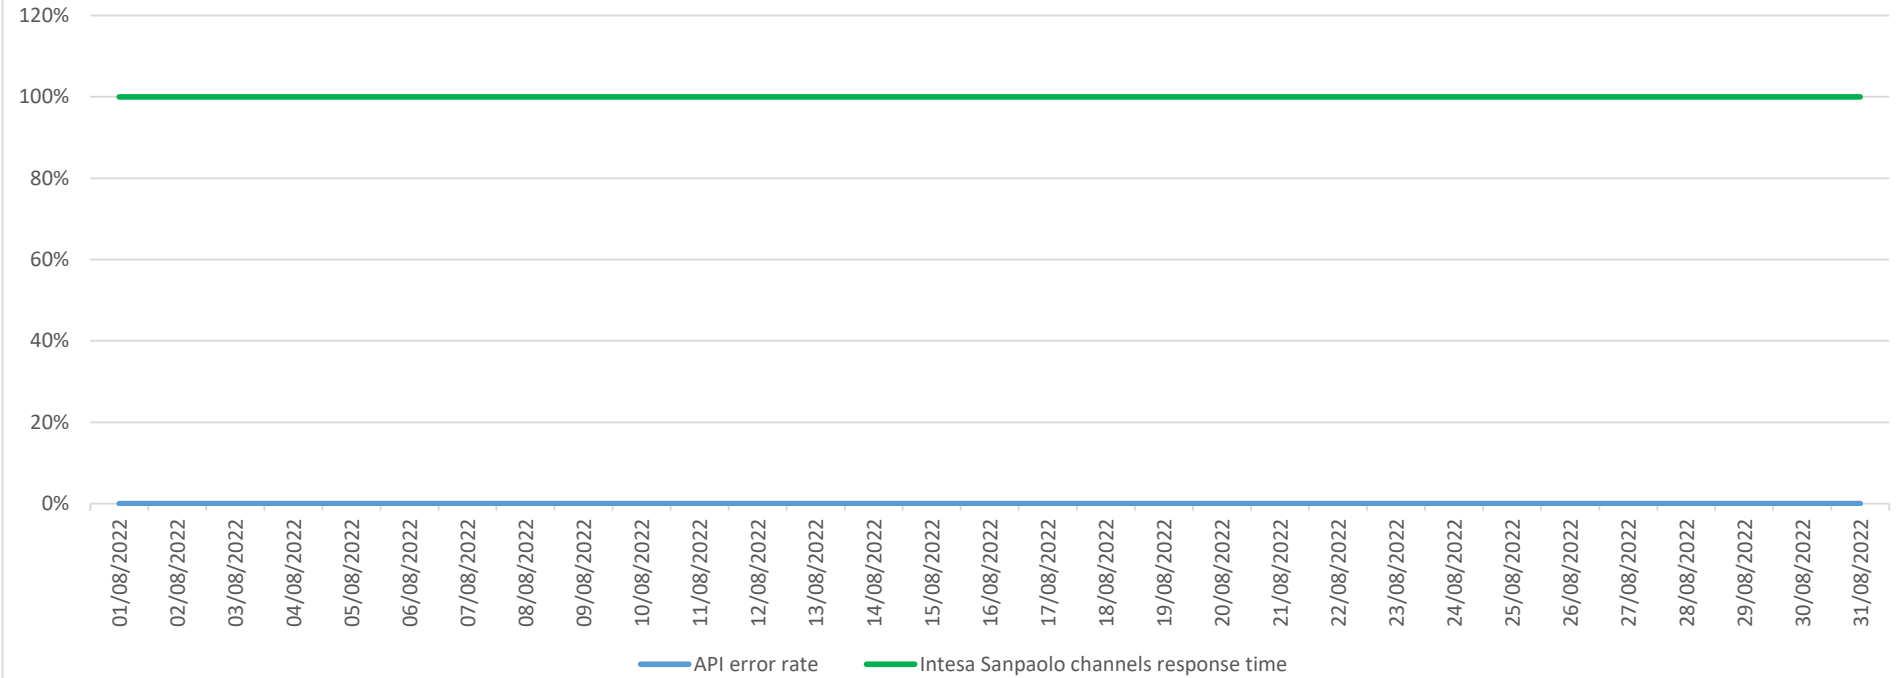

API error rate vs Intesa Sanpaolo online channels

API error rate vs Intesa Sanpaolo online channels

Account list as July 2022

API error rate vs Intesa Sanpaolo online channels

Account list as August 2022

API error rate vs Intesa Sanpaolo online channels