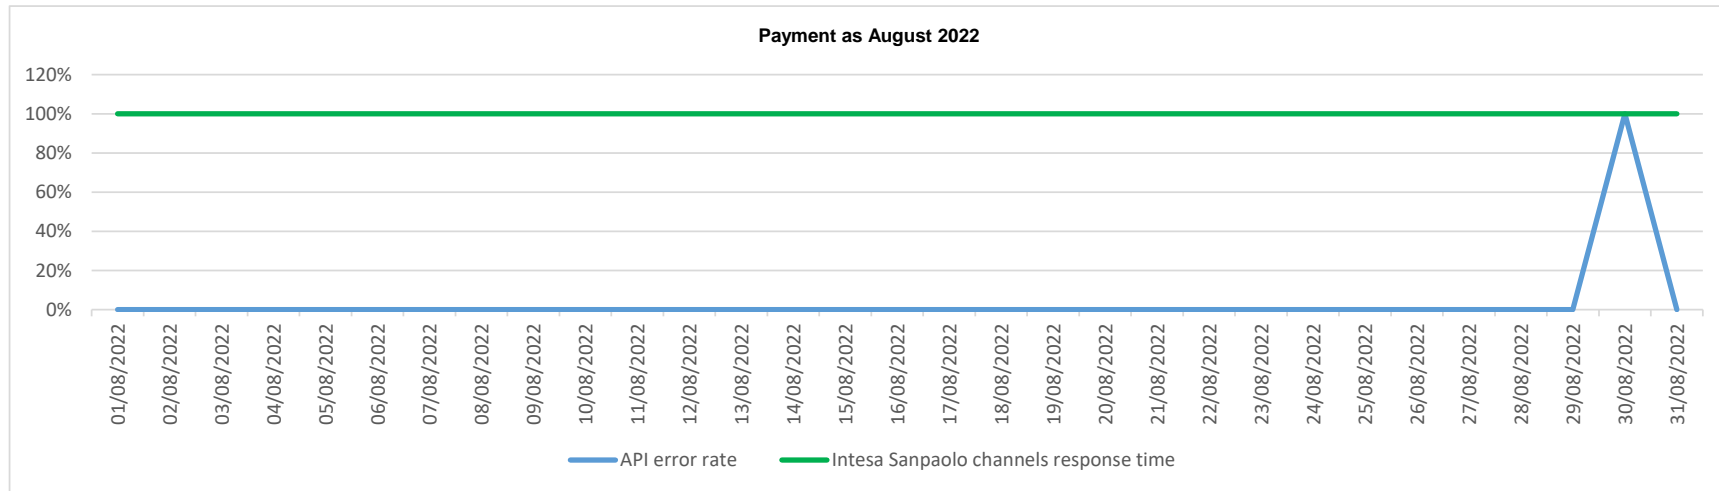

API error rate vs Intesa Sanpaolo online channels