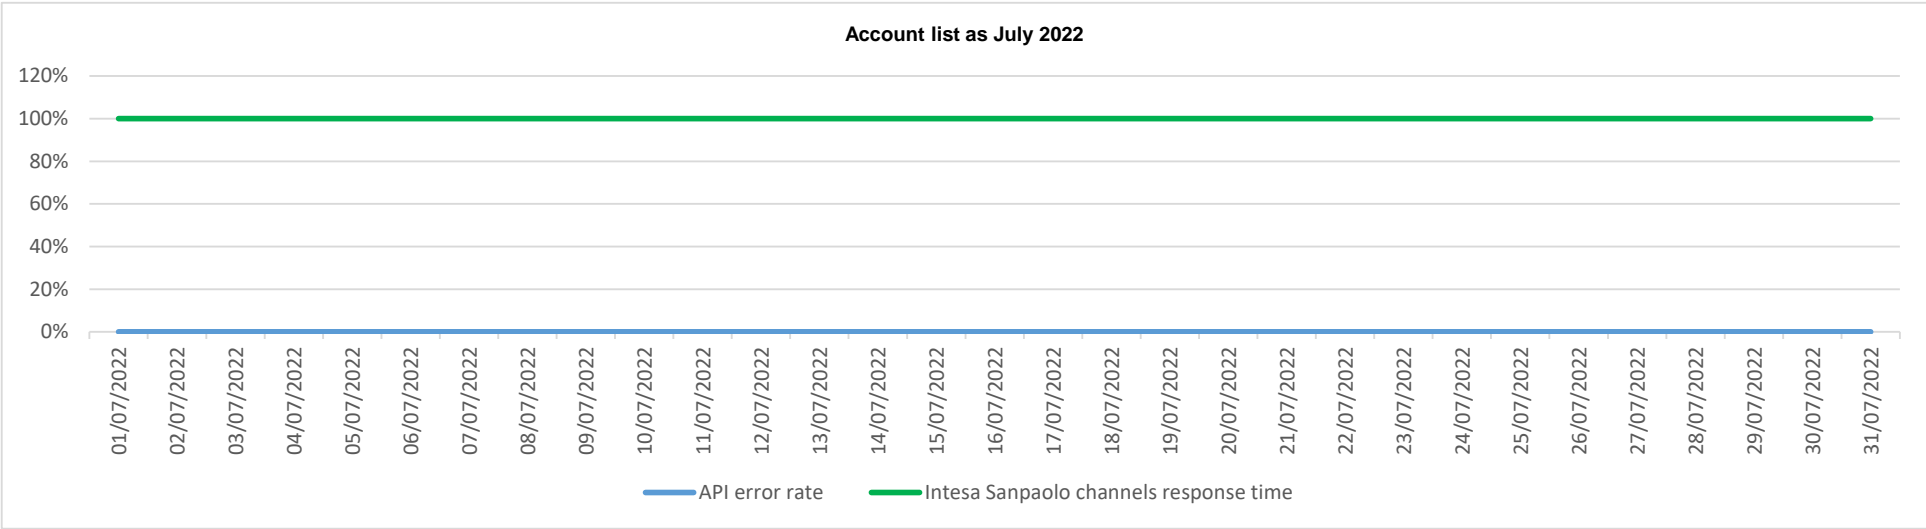

API error rate vs Intesa Sanpaolo online channels

API error rate vs Intesa Sanpaolo online channels

Account list as July 2022

API error rate vs Intesa Sanpaolo online channels

Account list as August 2022

API error rate vs Intesa Sanpaolo online channels