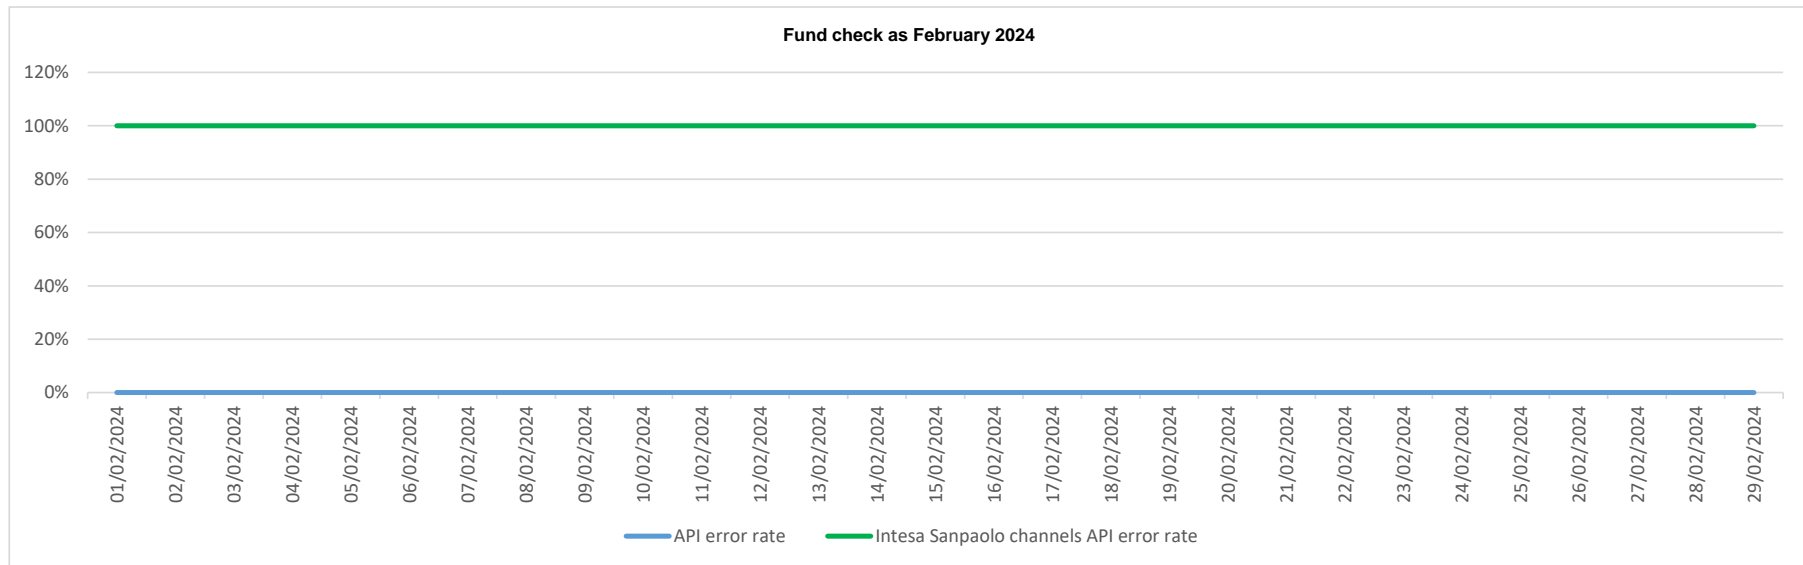

API error rate vs Intesa Sanpaolo online channels