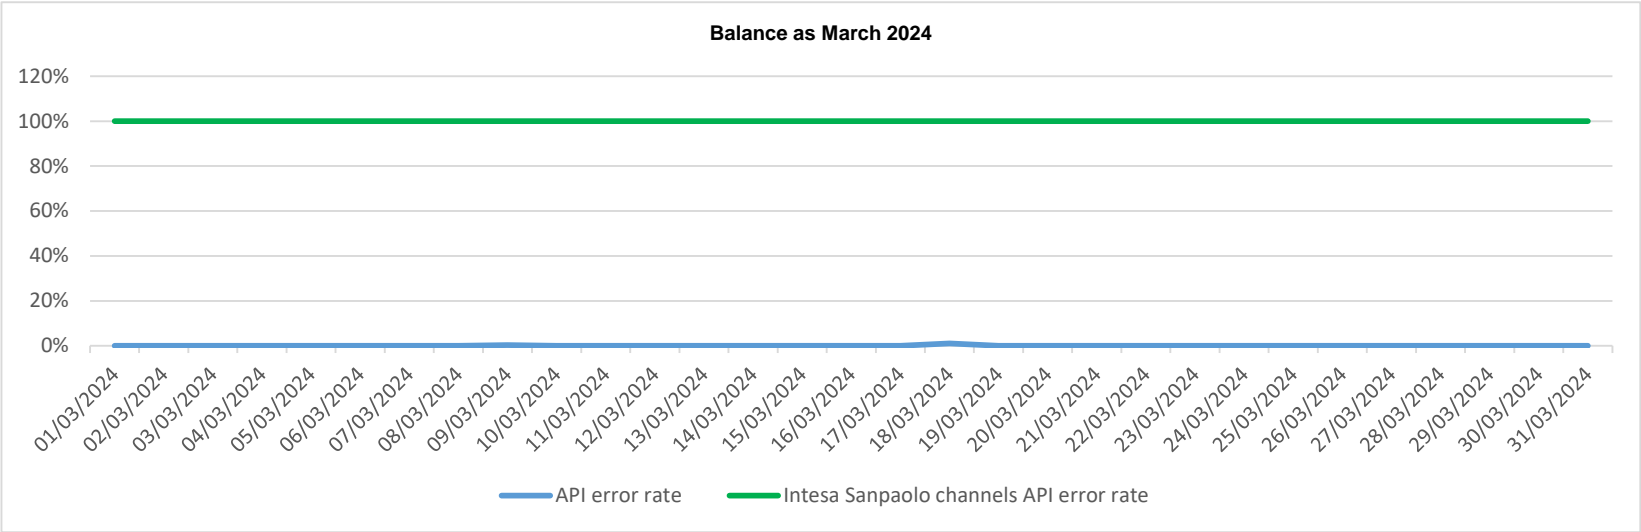

API error rate vs Intesa Sanpaolo online channels