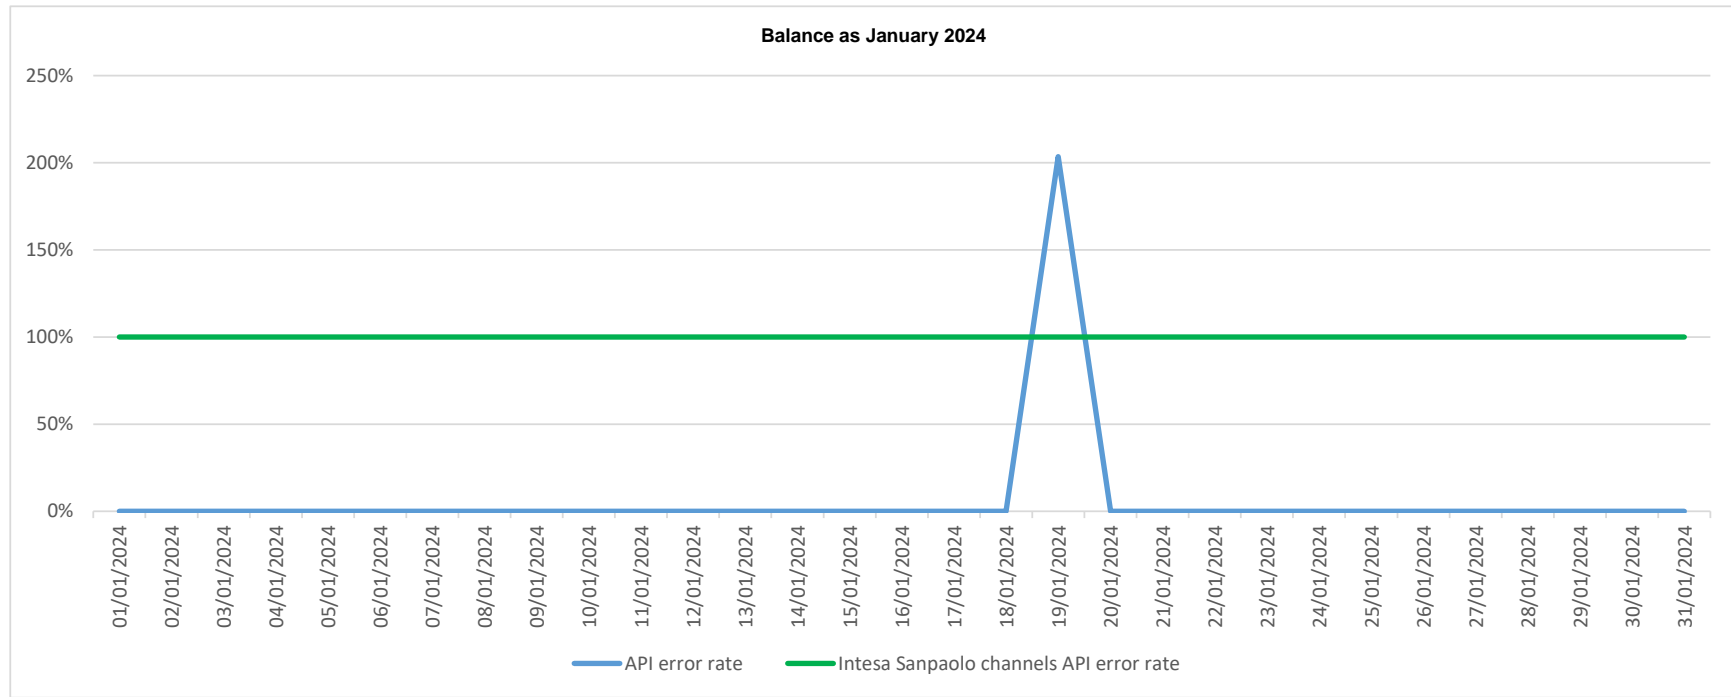

API error rate vs Intesa Sanpaolo online channels