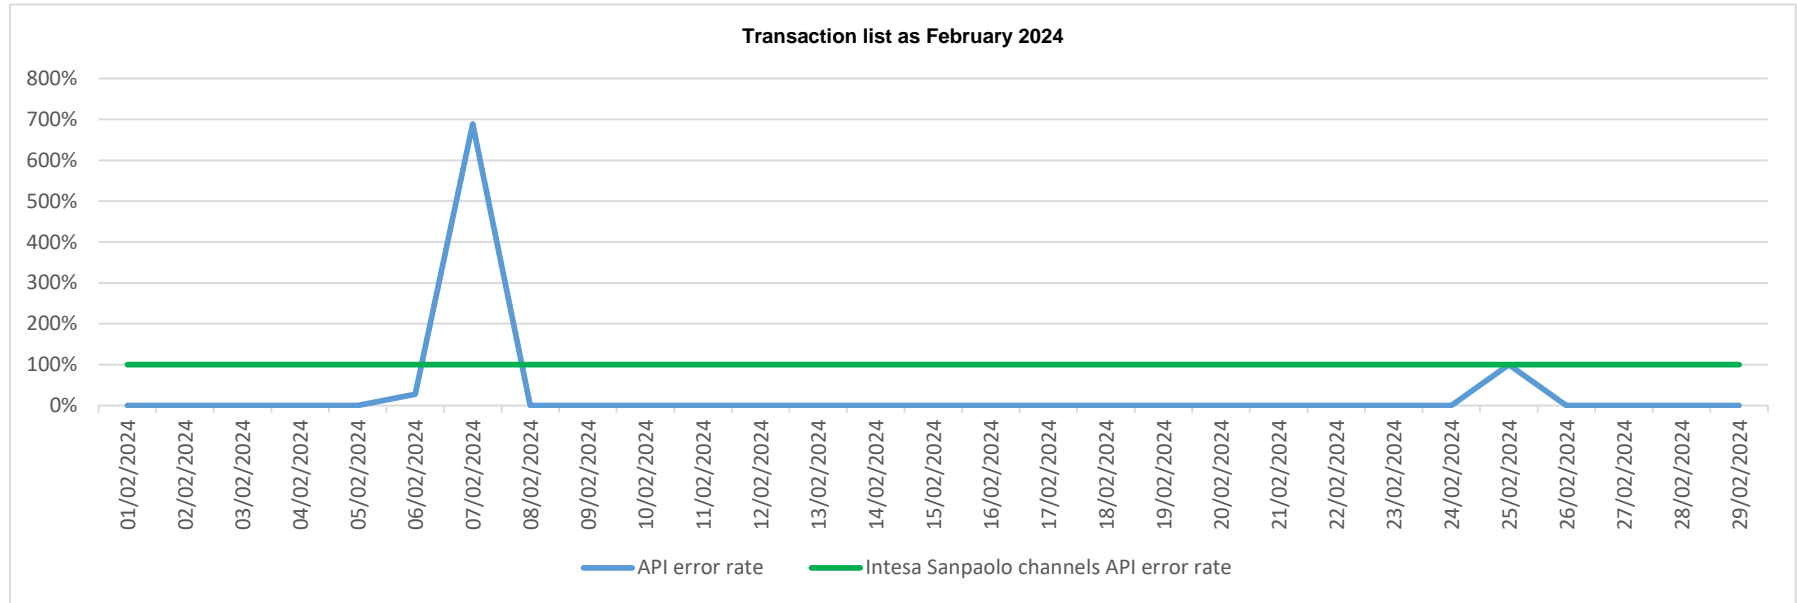

API error rate vs Intesa Sanpaolo online channels