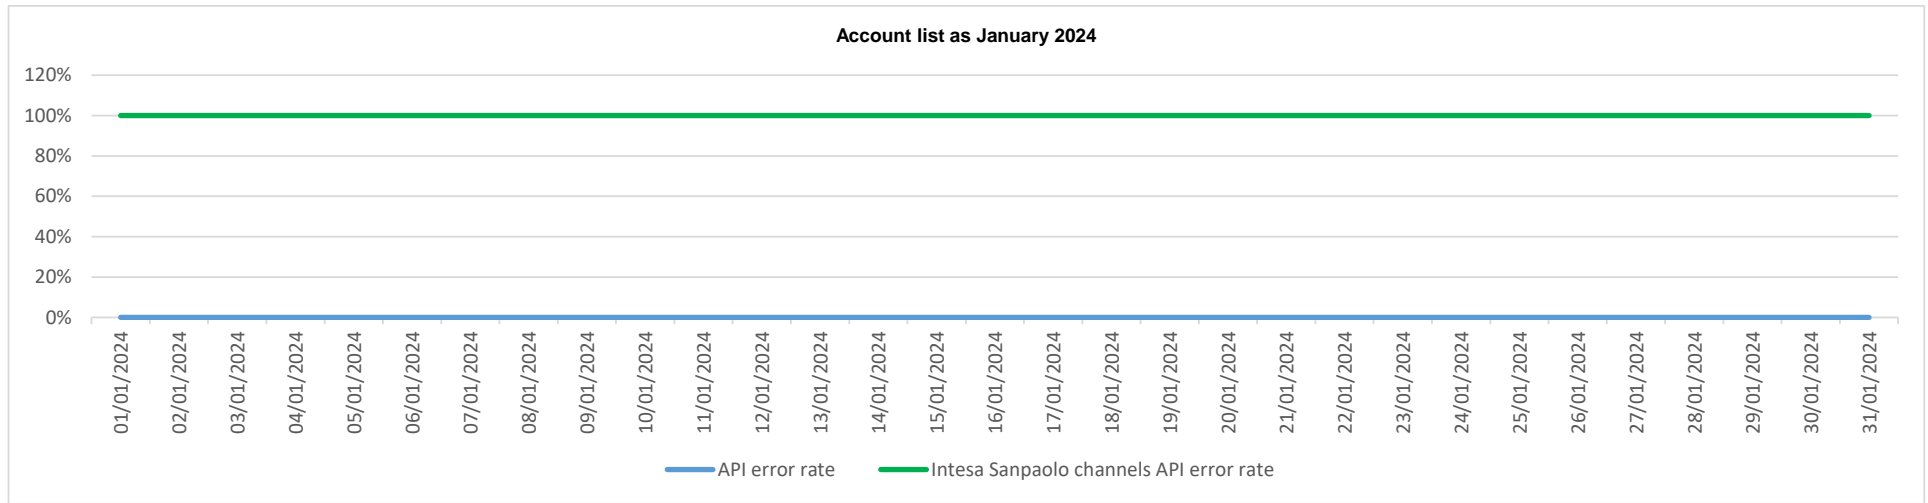

## API error rate vs Intesa Sanpaolo online channels

# API error rate vs Intesa Sanpaolo online channels

Account list as February 2024