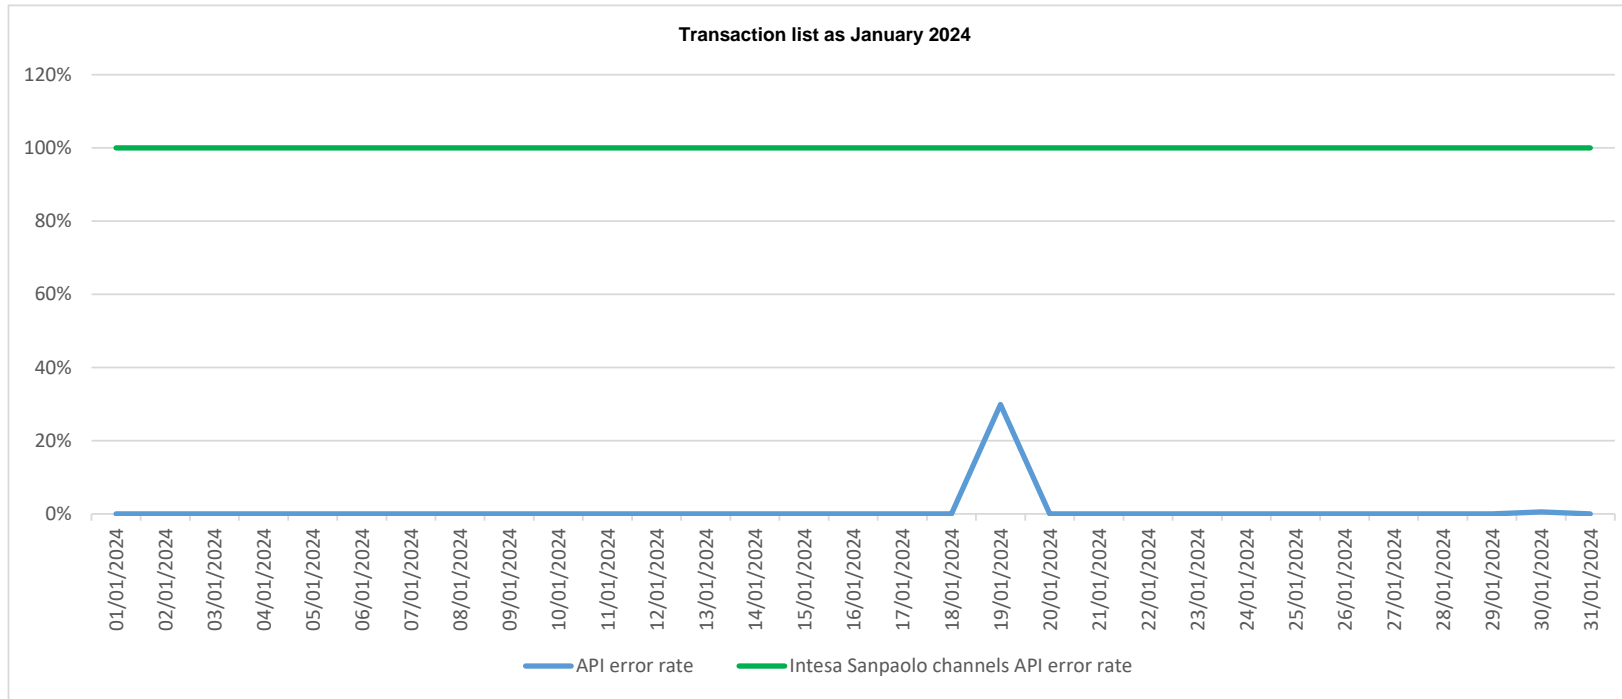

API error rate vs Intesa Sanpaolo online channels