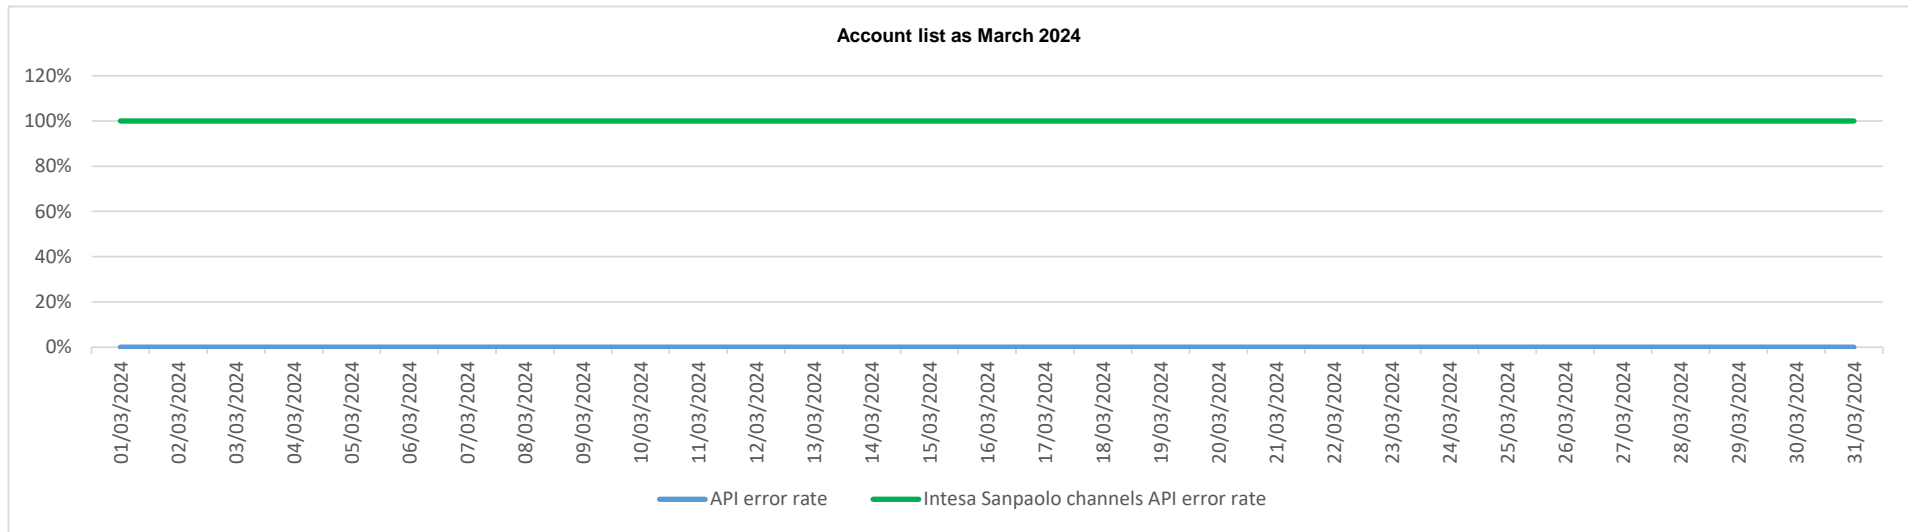

API error rate vs Intesa Sanpaolo online channels