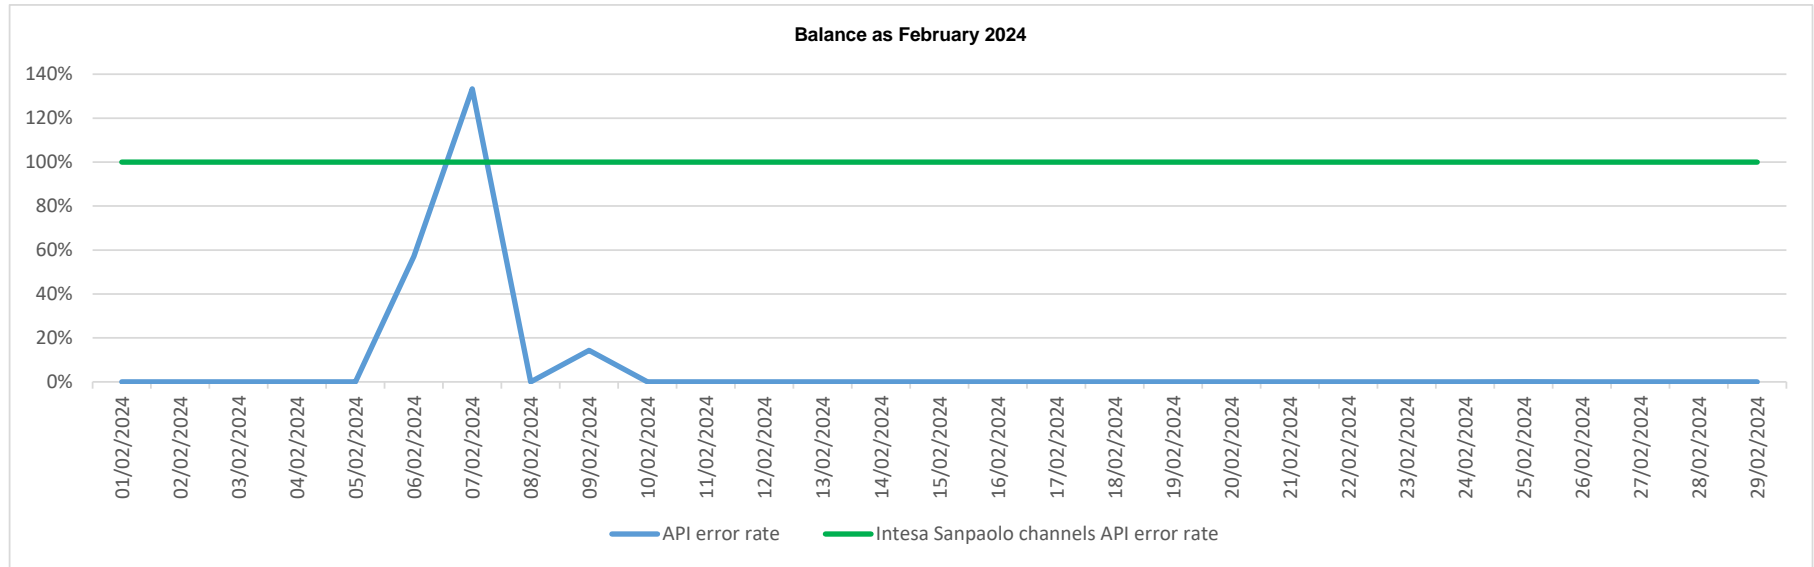

API error rate vs Intesa Sanpaolo online channels