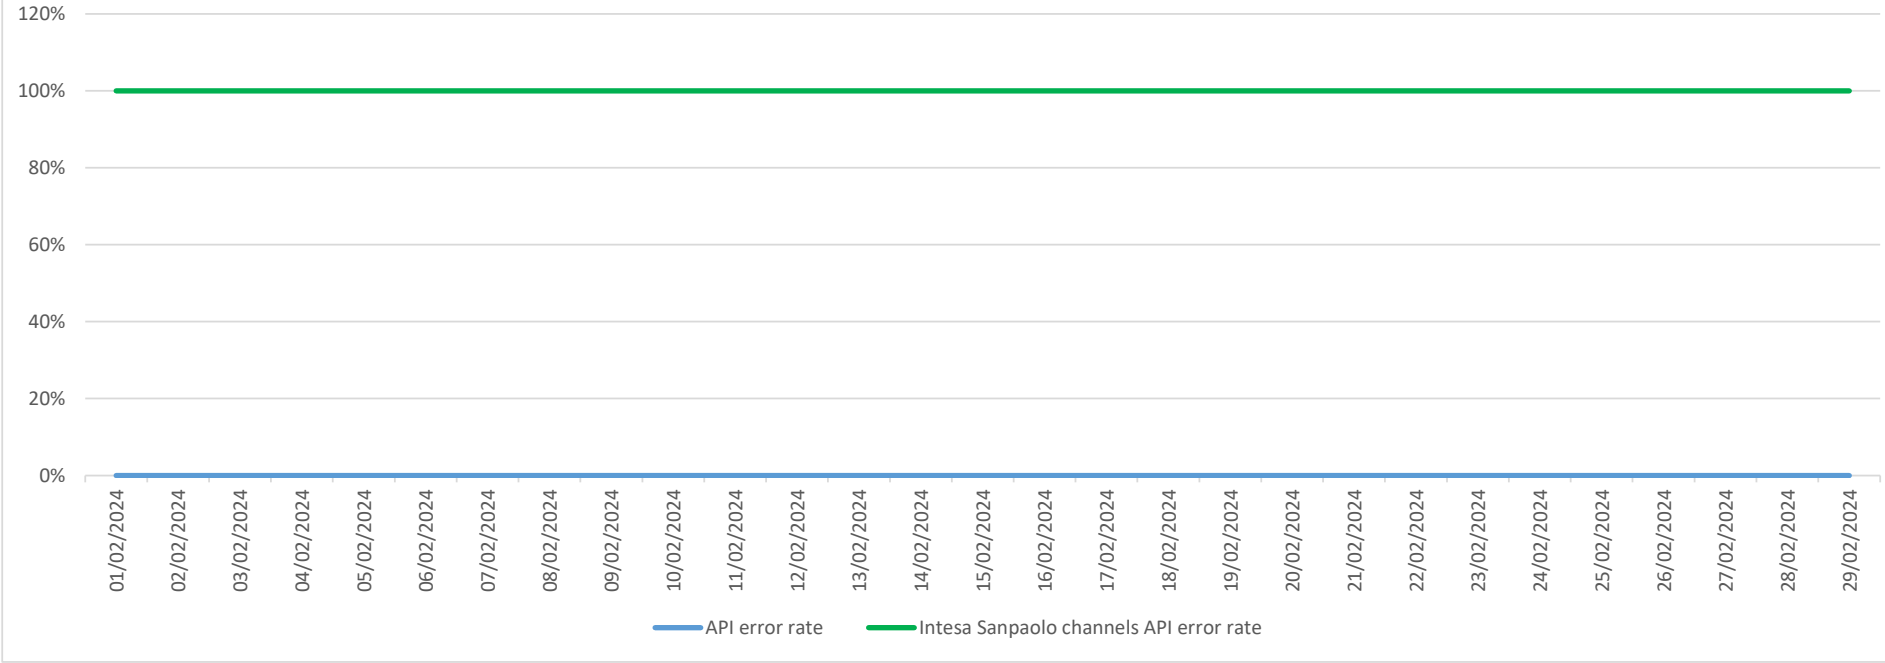

## API error rate vs Intesa Sanpaolo online channels

# API error rate vs Intesa Sanpaolo online channels

Account list as February 2024