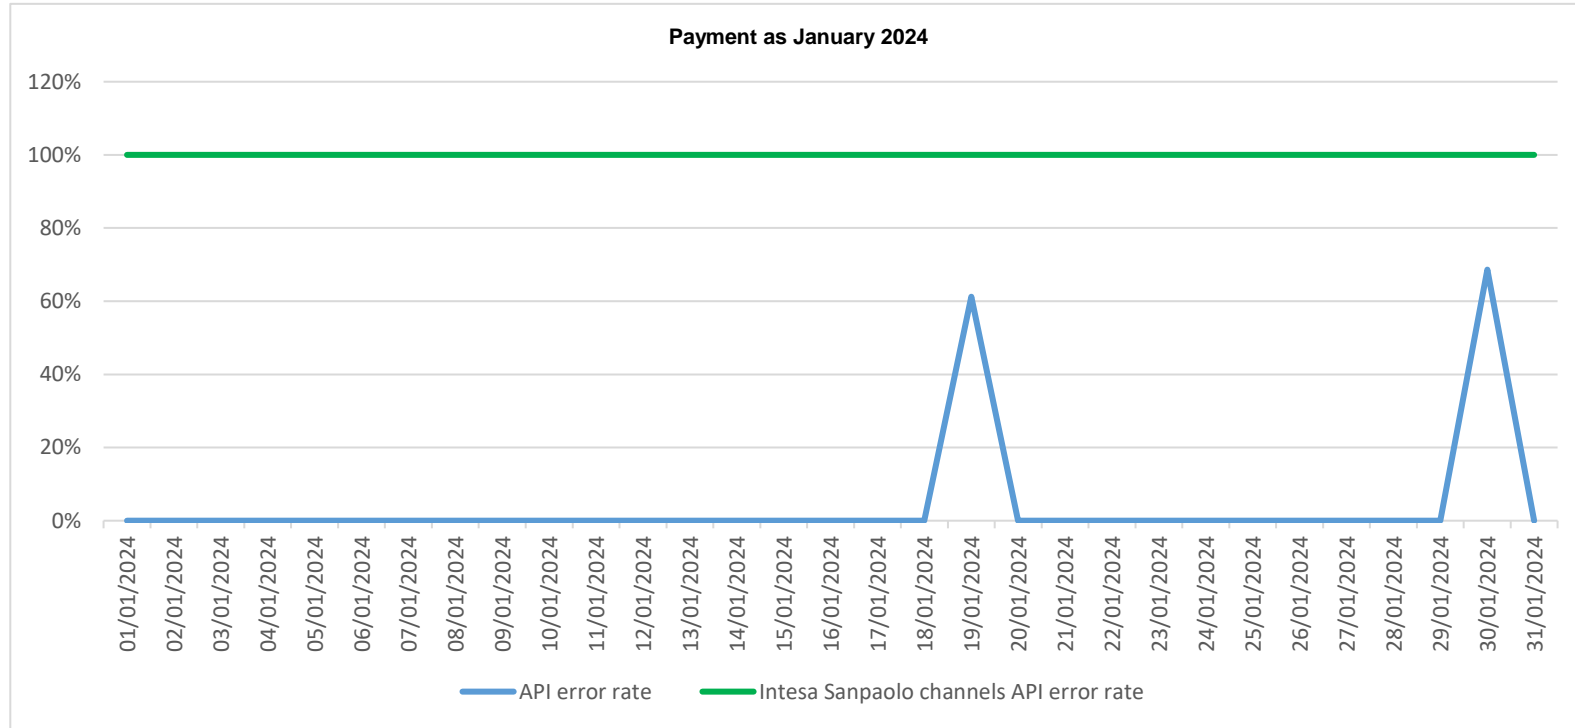

API error rate vs Intesa Sanpaolo online channels