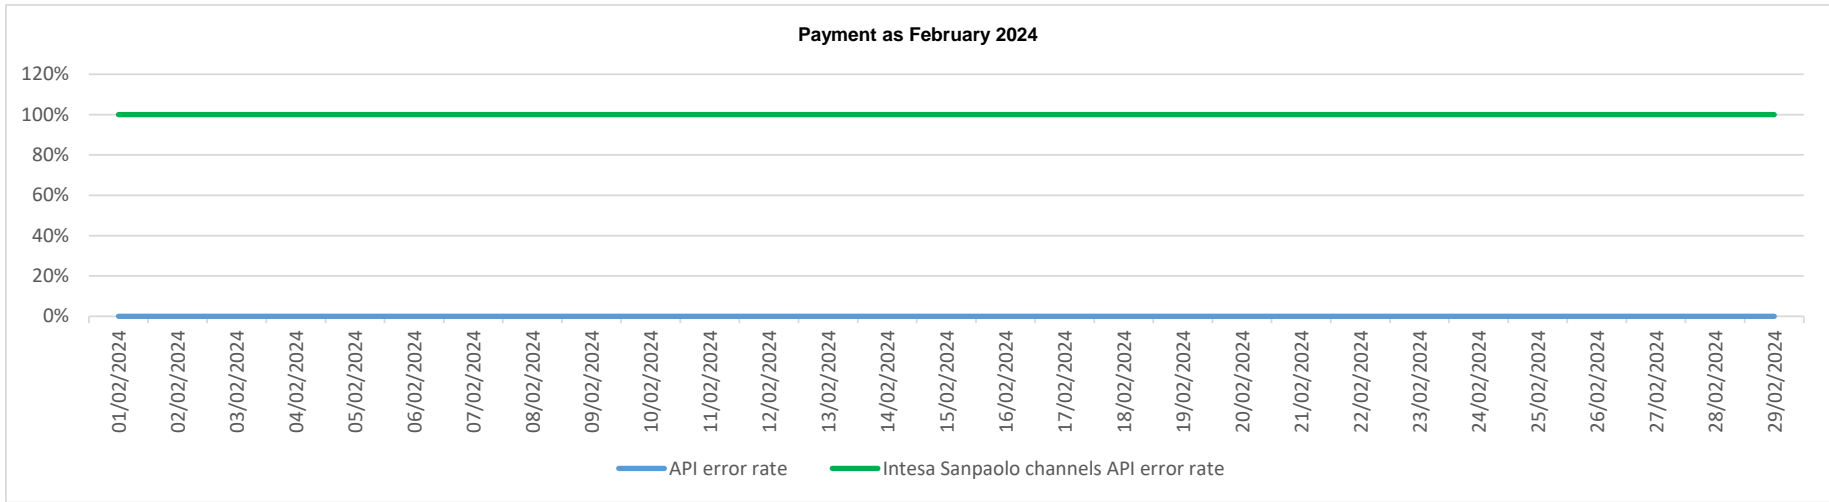

API error rate vs Intesa Sanpaolo online channels