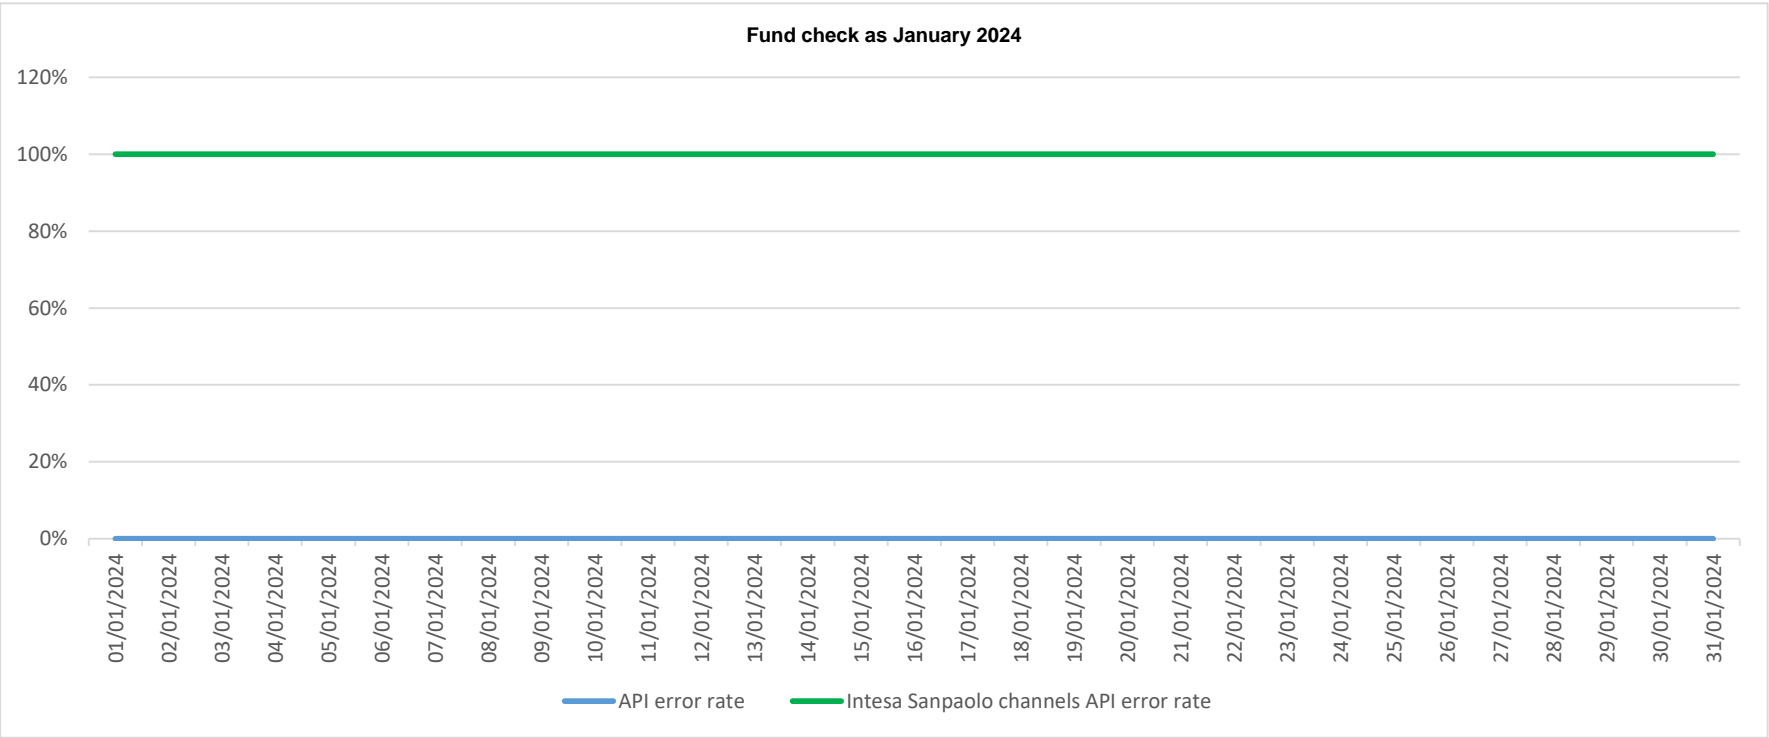

API error rate vs Intesa Sanpaolo online channels