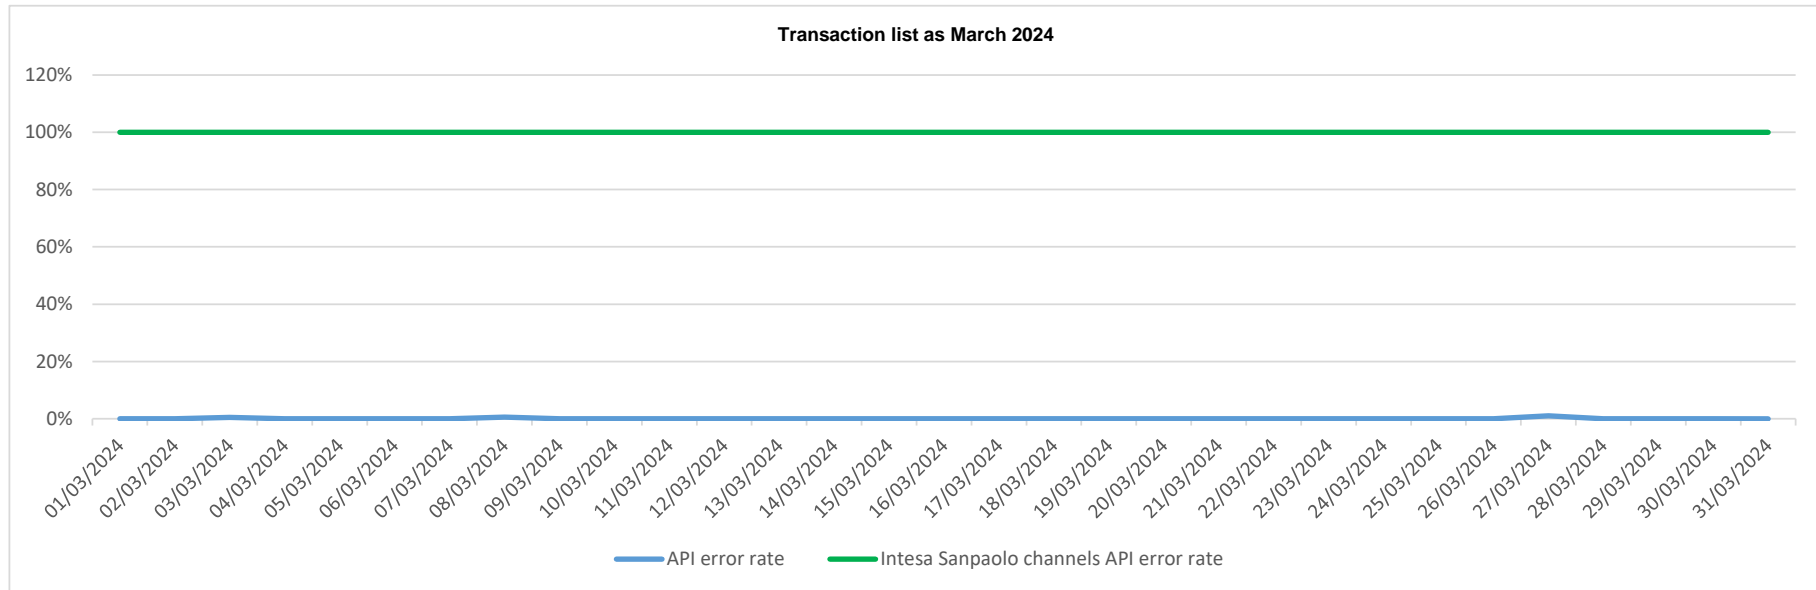

API error rate vs Intesa Sanpaolo online channels