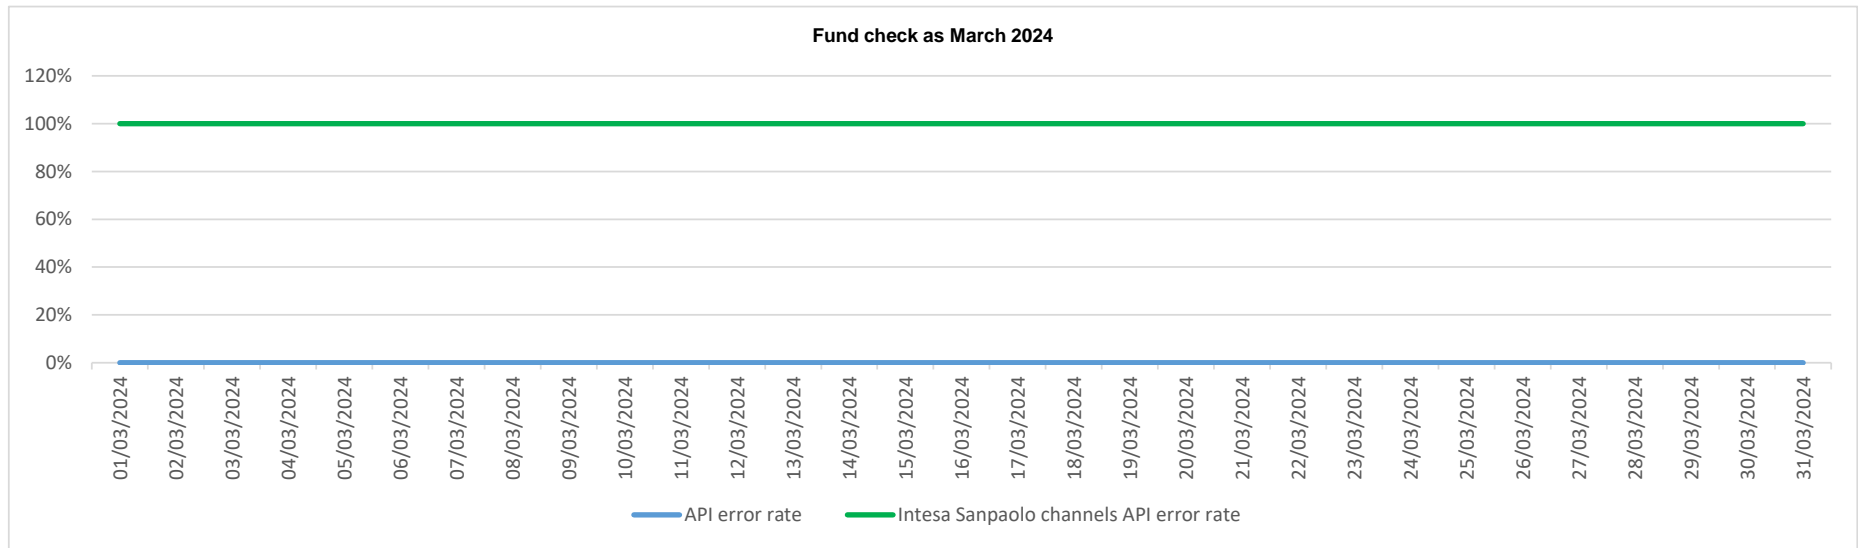

API error rate vs Intesa Sanpaolo online channels