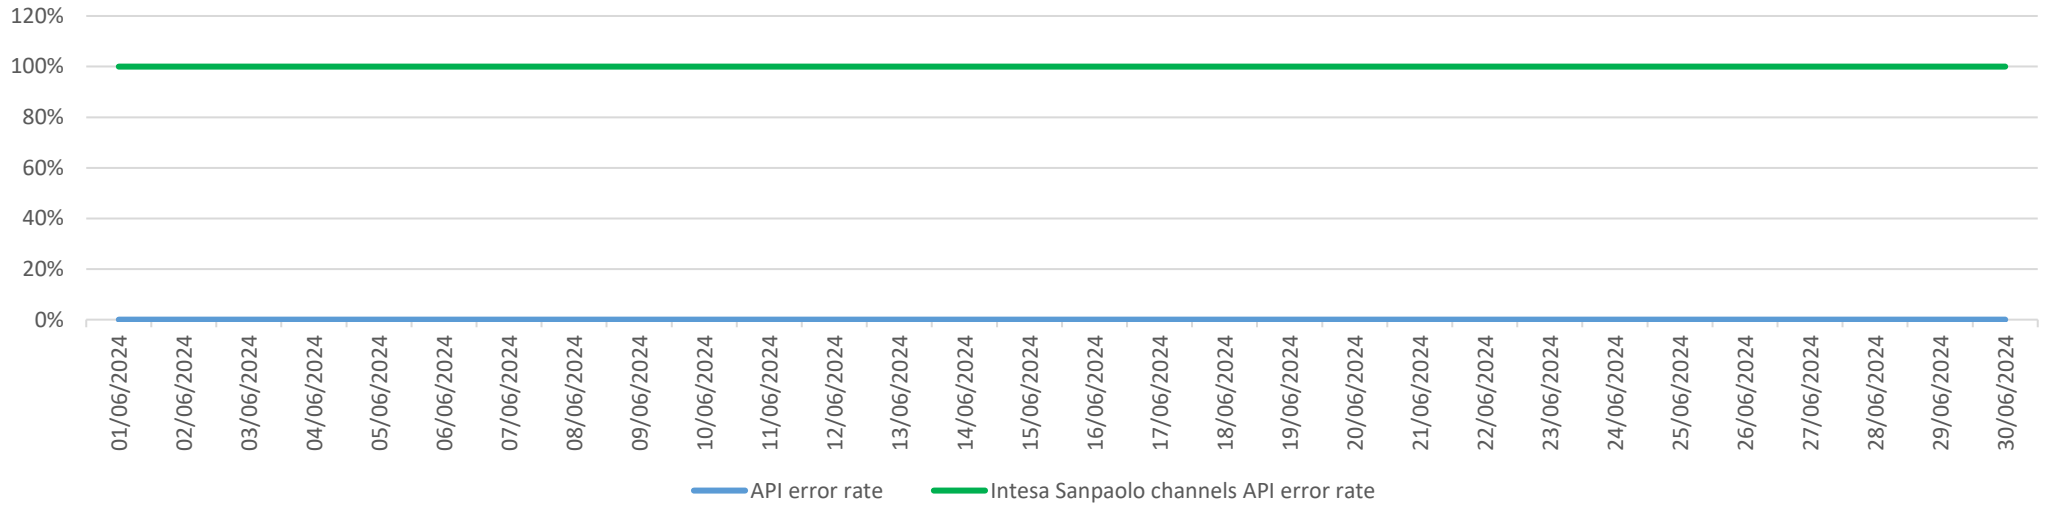

API error rate vs Intesa Sanpaolo online channels

Account list as June 2024