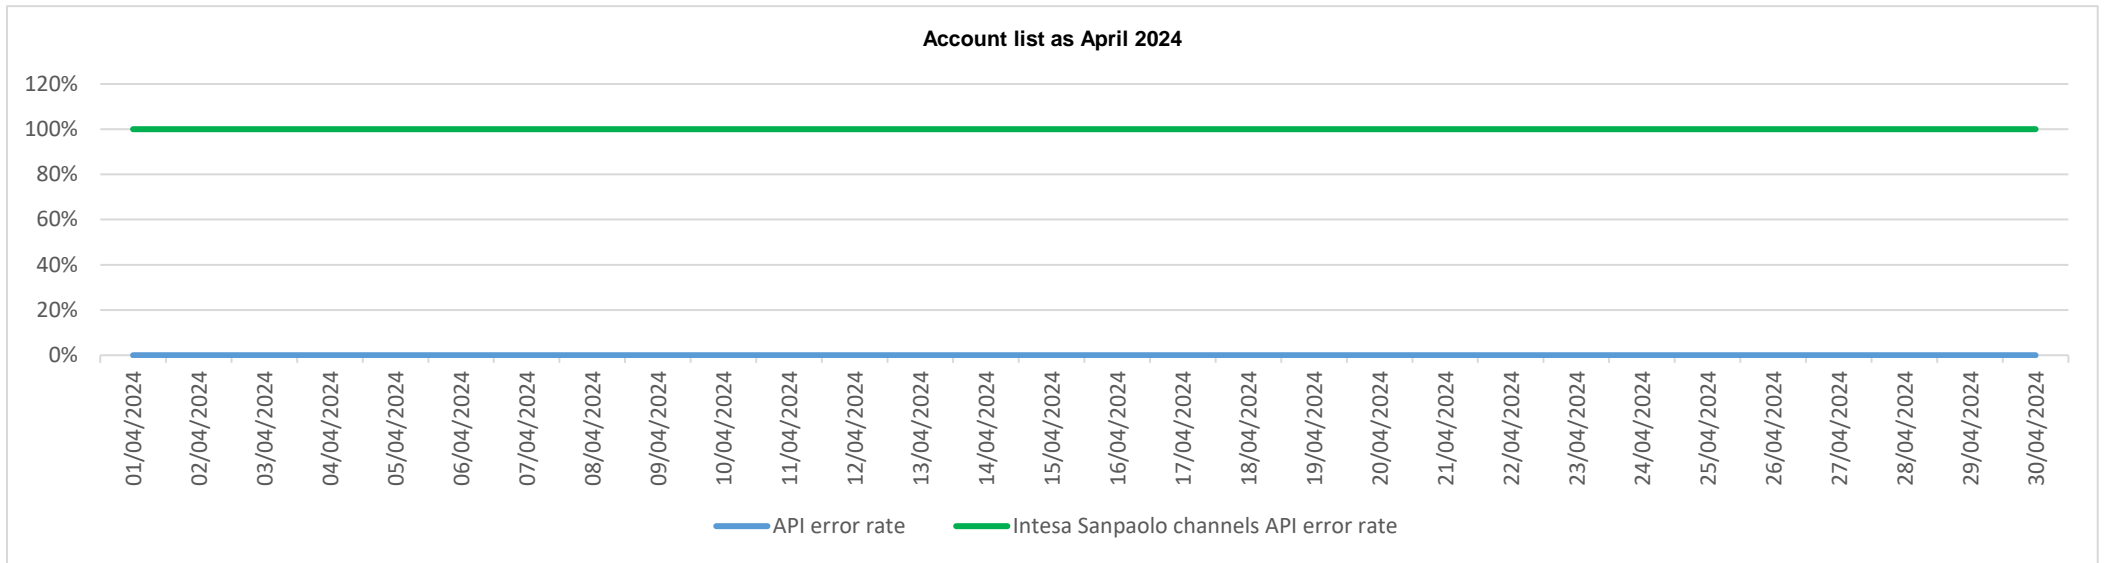

# API error rate vs Intesa Sanpaolo online channels

# API error rate vs Intesa Sanpaolo online channels

Account list as May 2024