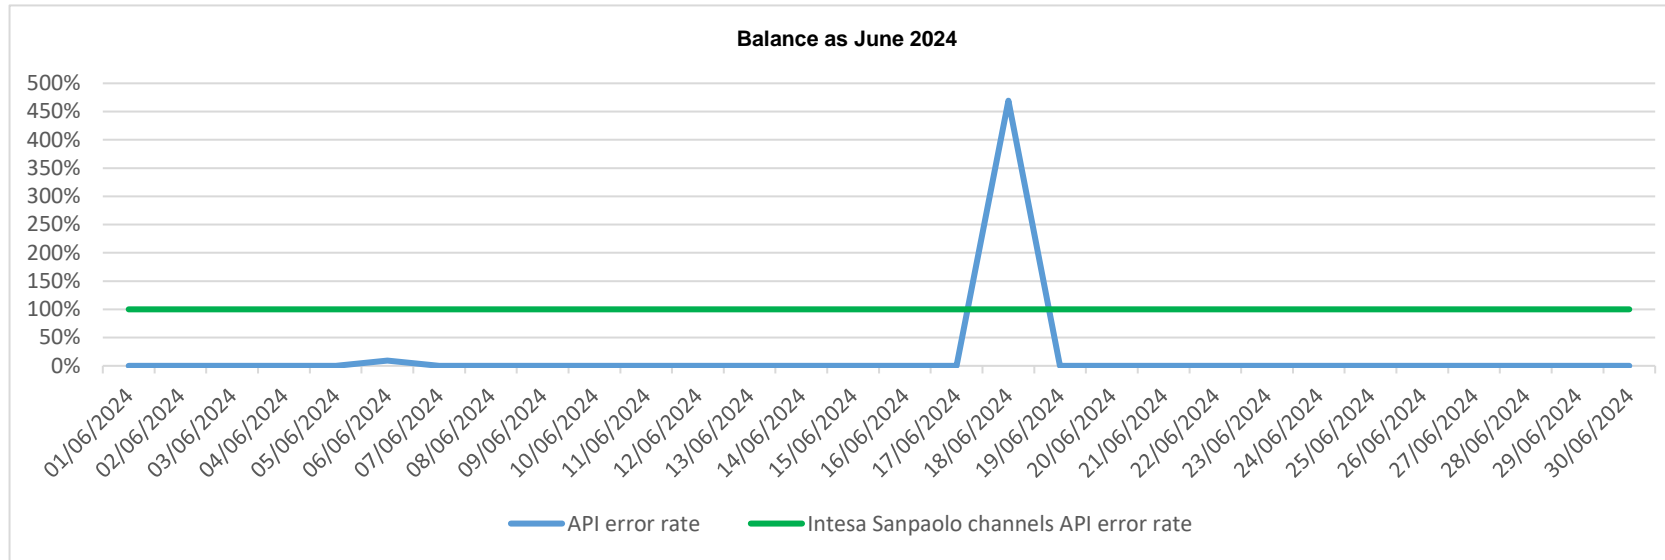

API error rate vs Intesa Sanpaolo online channels