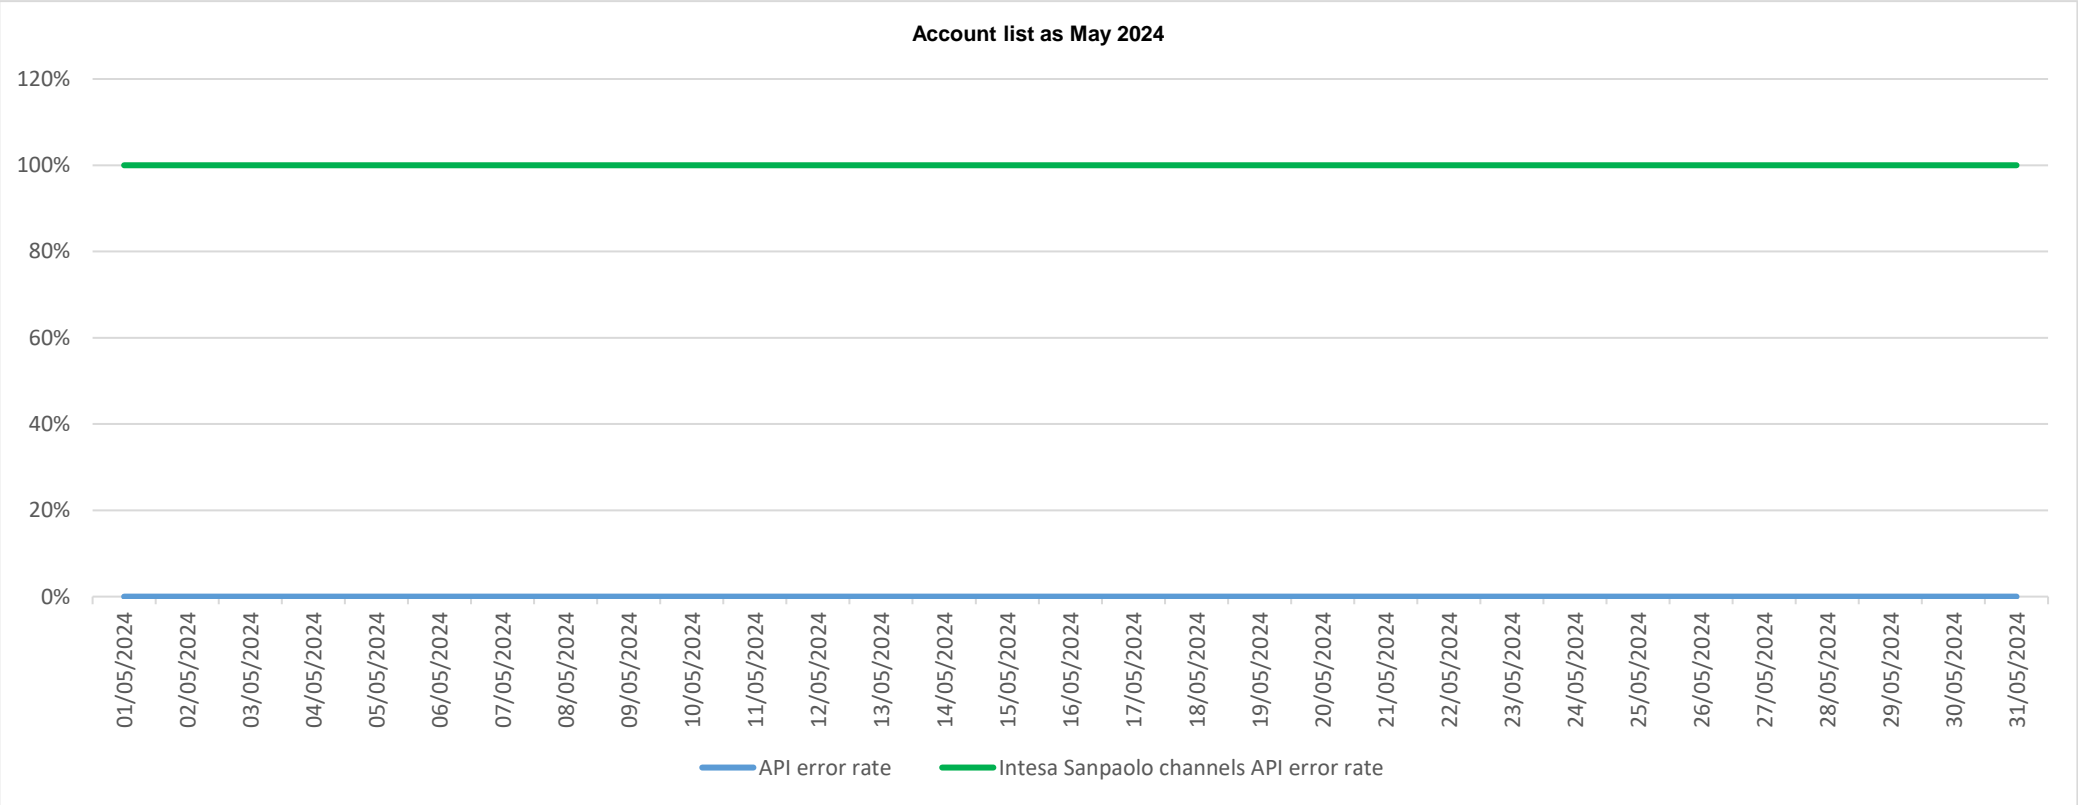

API error rate vs Intesa Sanpaolo online channels

Account list as May 2024