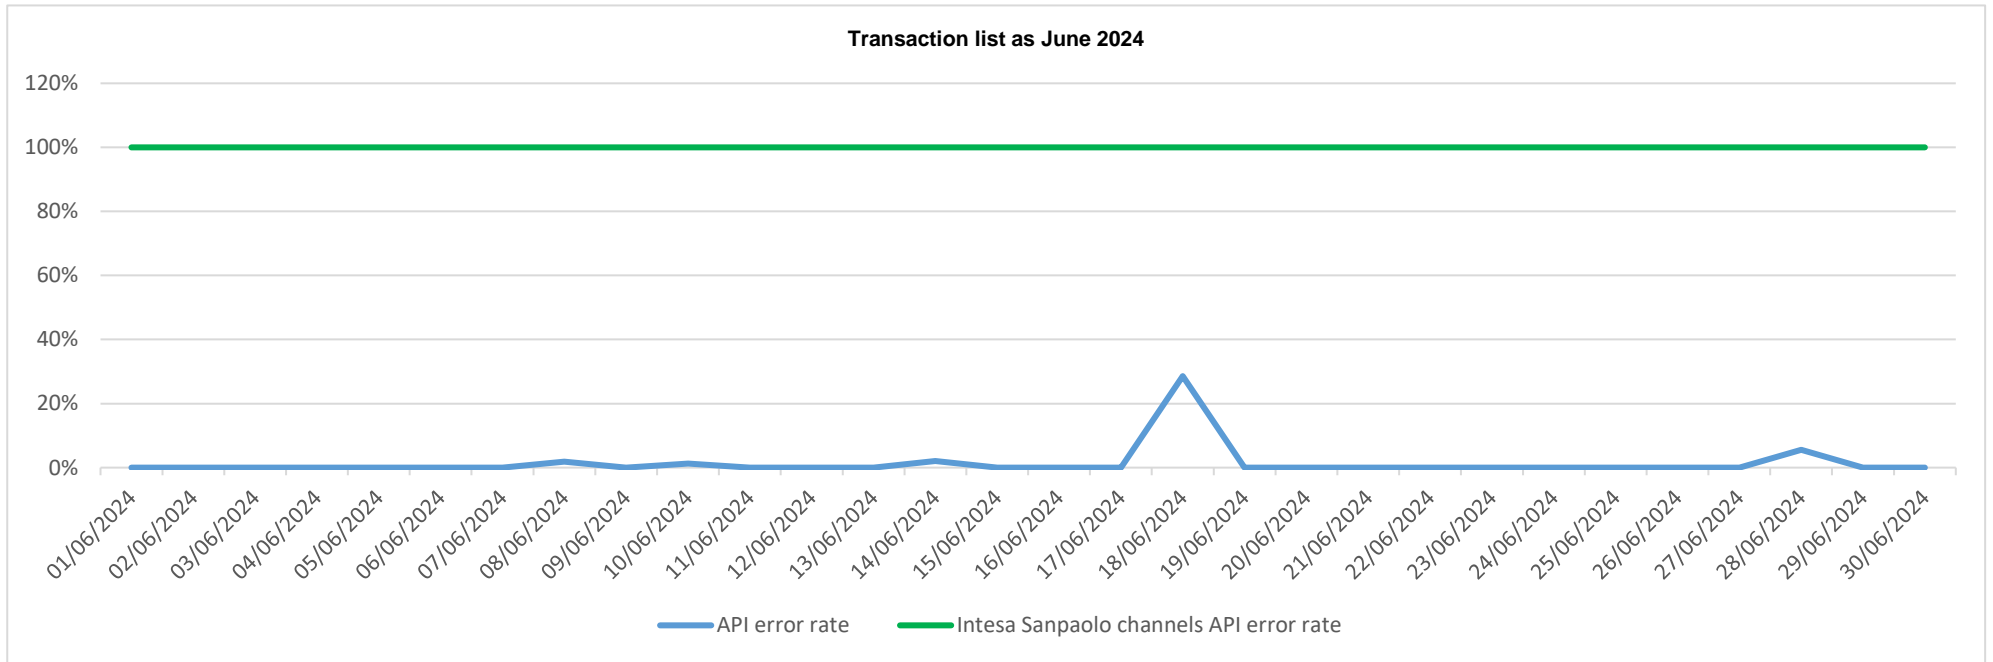

API error rate vs Intesa Sanpaolo online channels