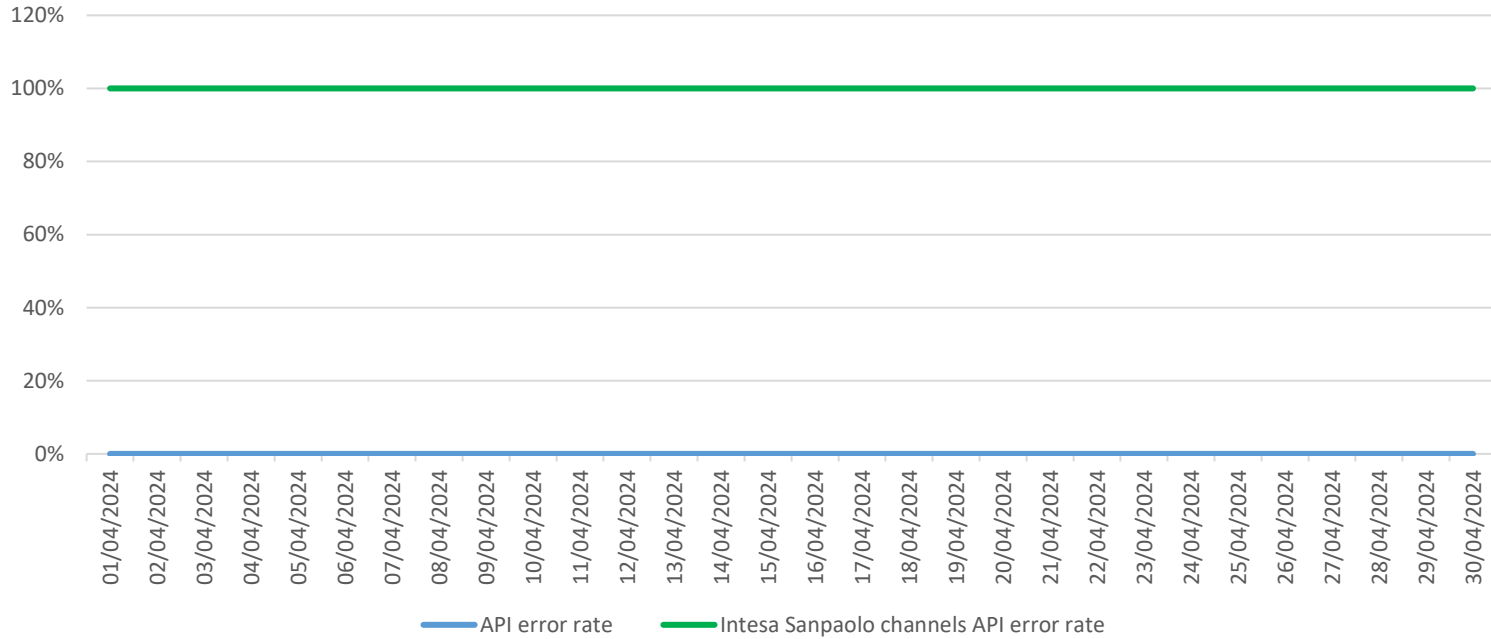

API error rate vs Intesa Sanpaolo online channels

Payment as April 2024