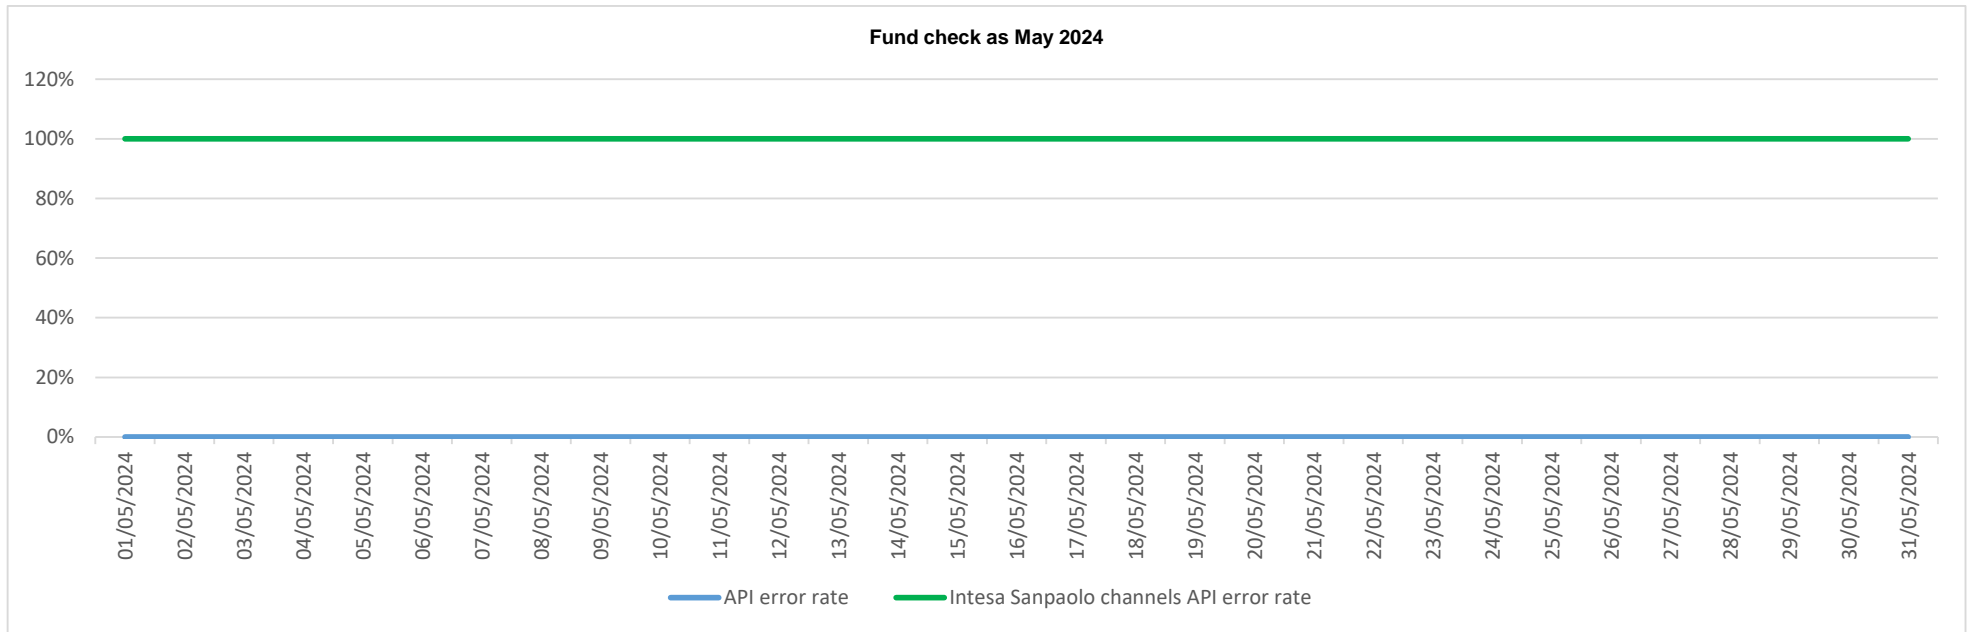

API error rate vs Intesa Sanpaolo online channels