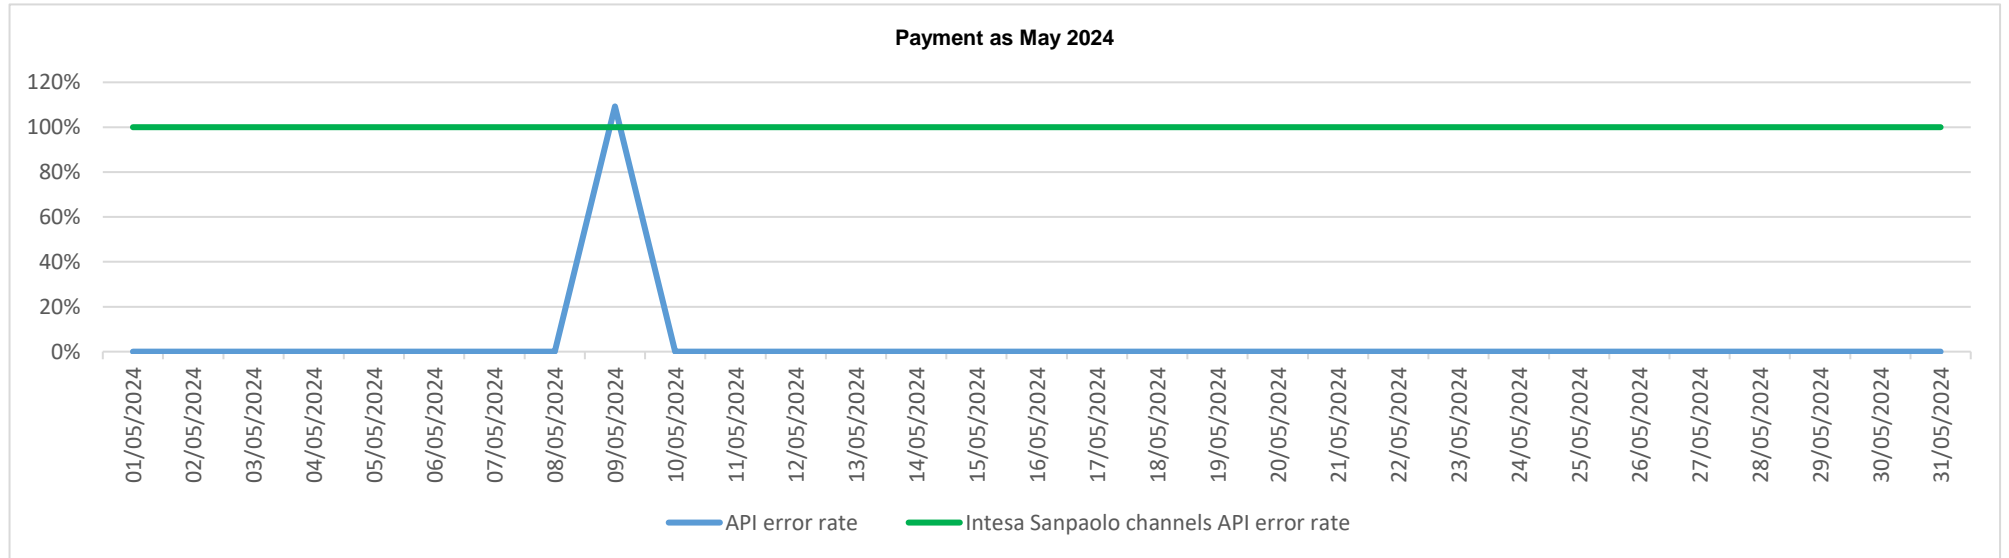

API error rate vs Intesa Sanpaolo online channels