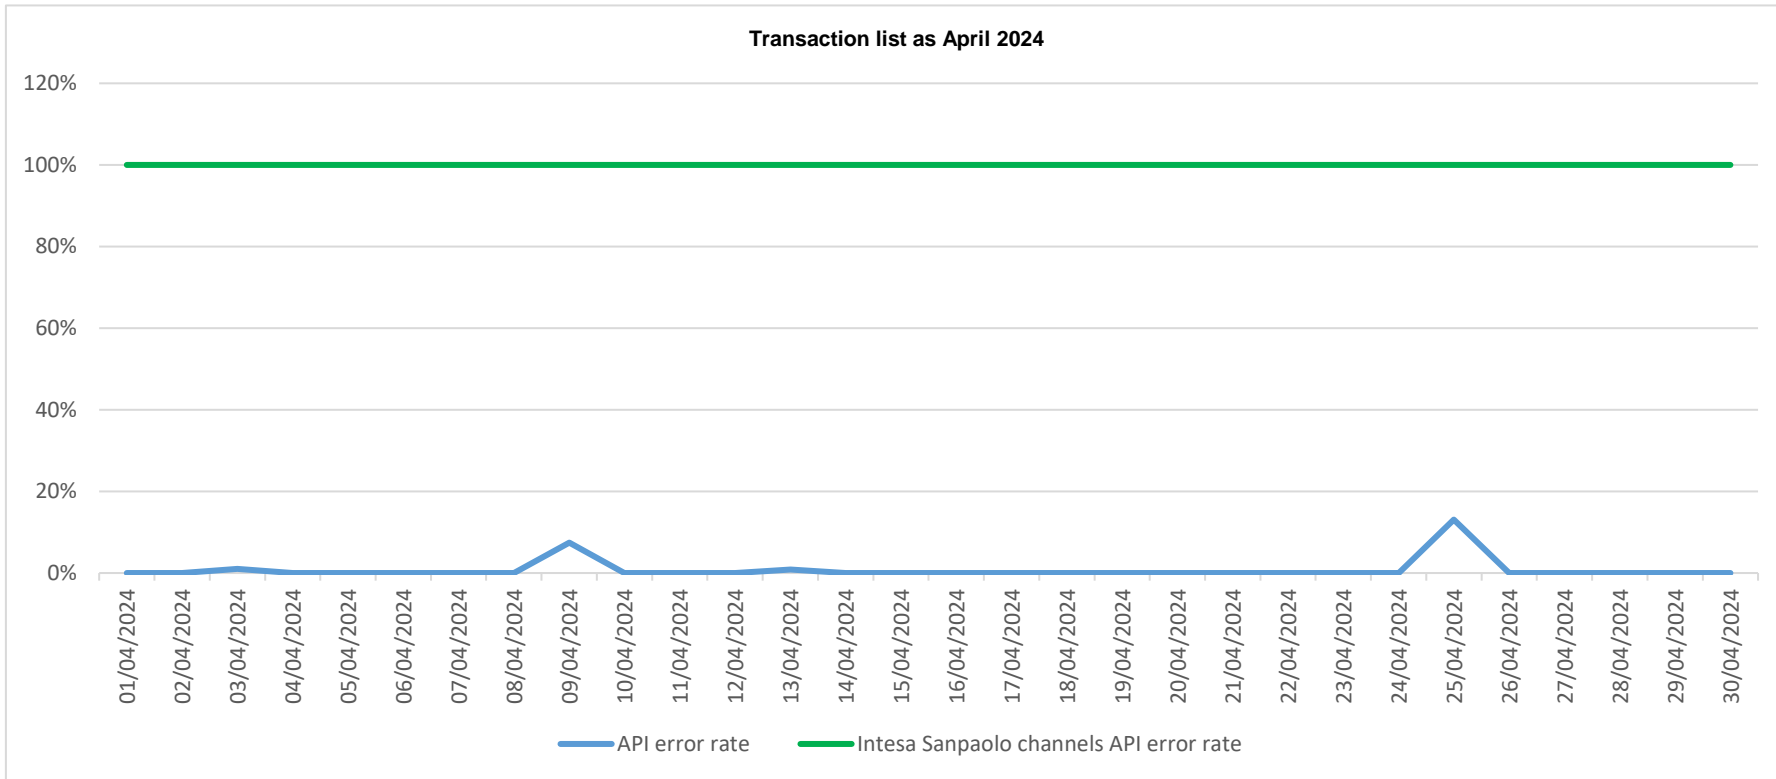

API error rate vs Intesa Sanpaolo online channels