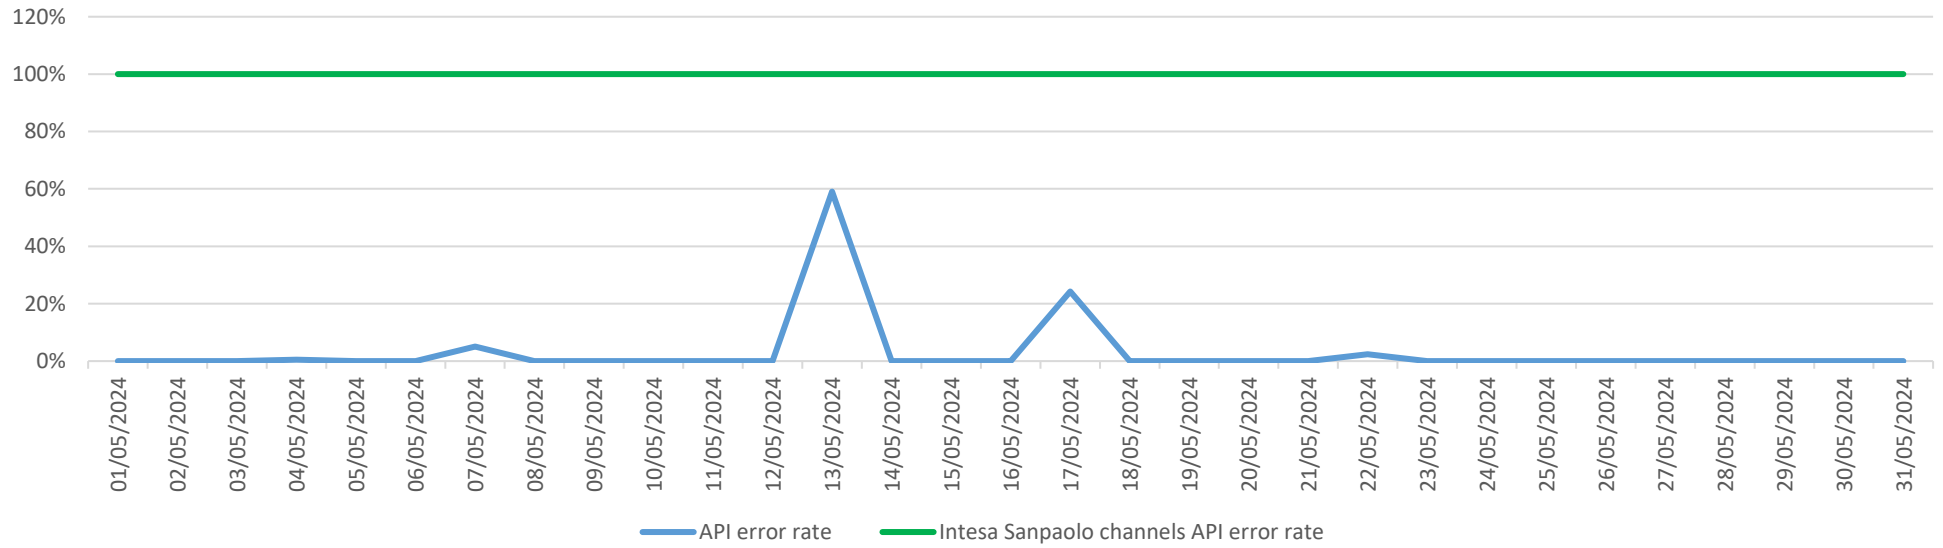

API error rate vs Intesa Sanpaolo online channels

Balance as May 2024