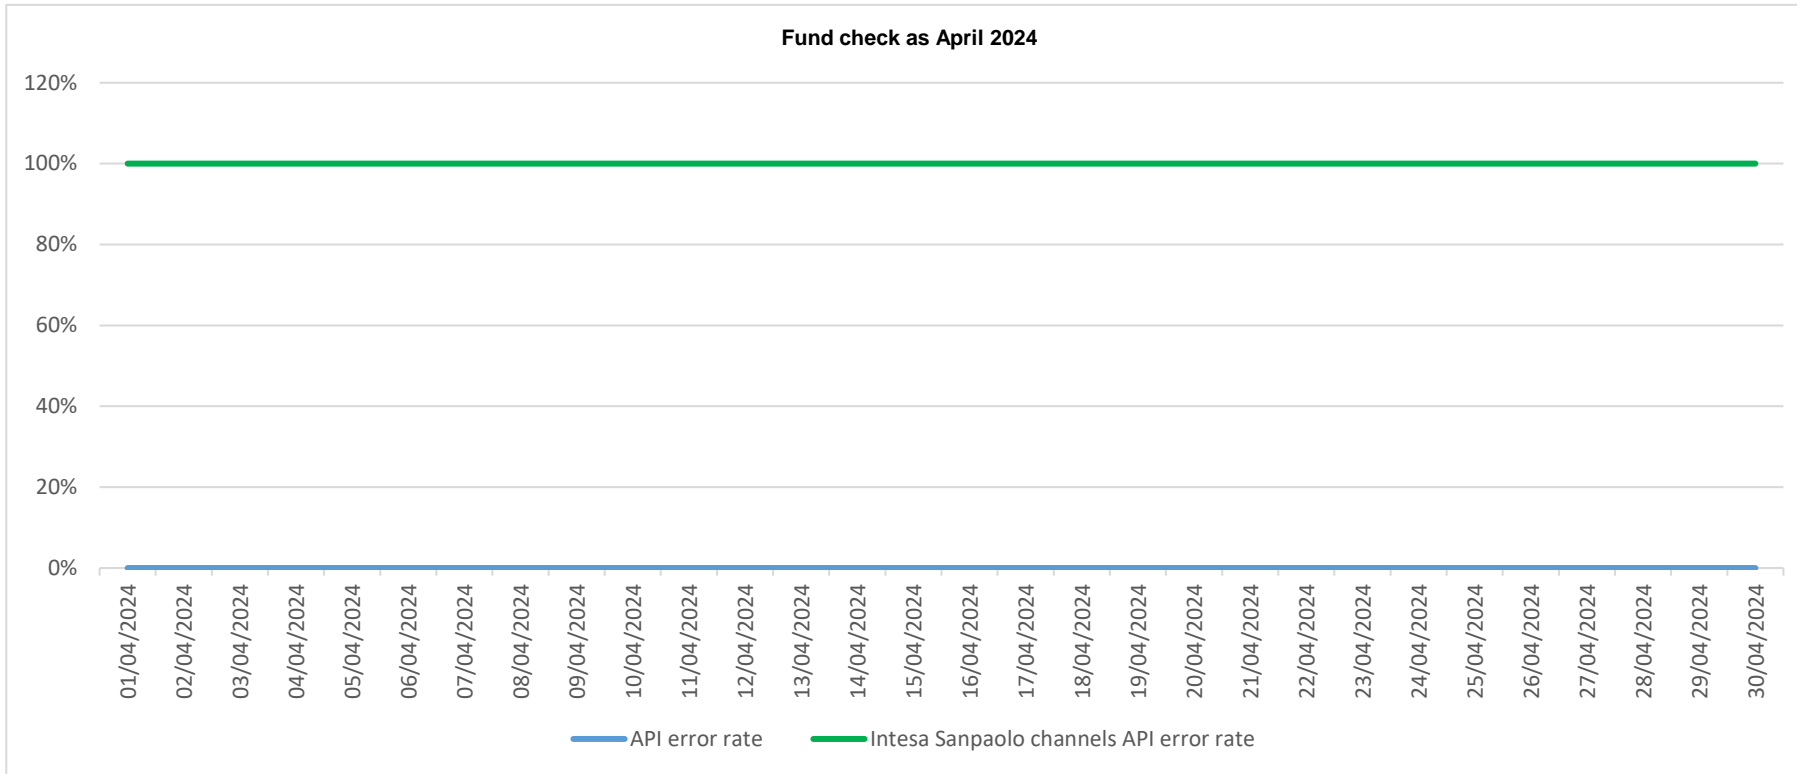

API error rate vs Intesa Sanpaolo online channels