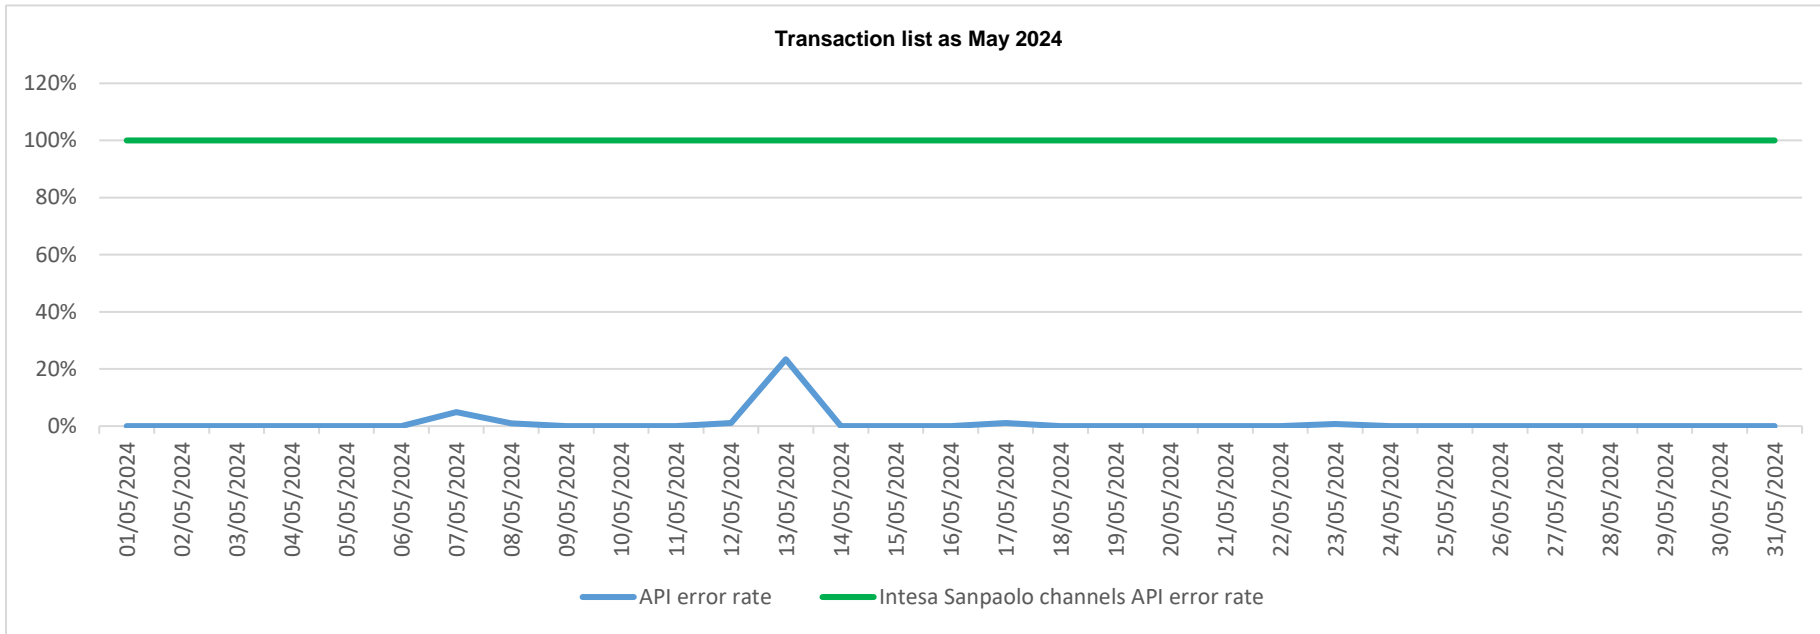

API error rate vs Intesa Sanpaolo online channels