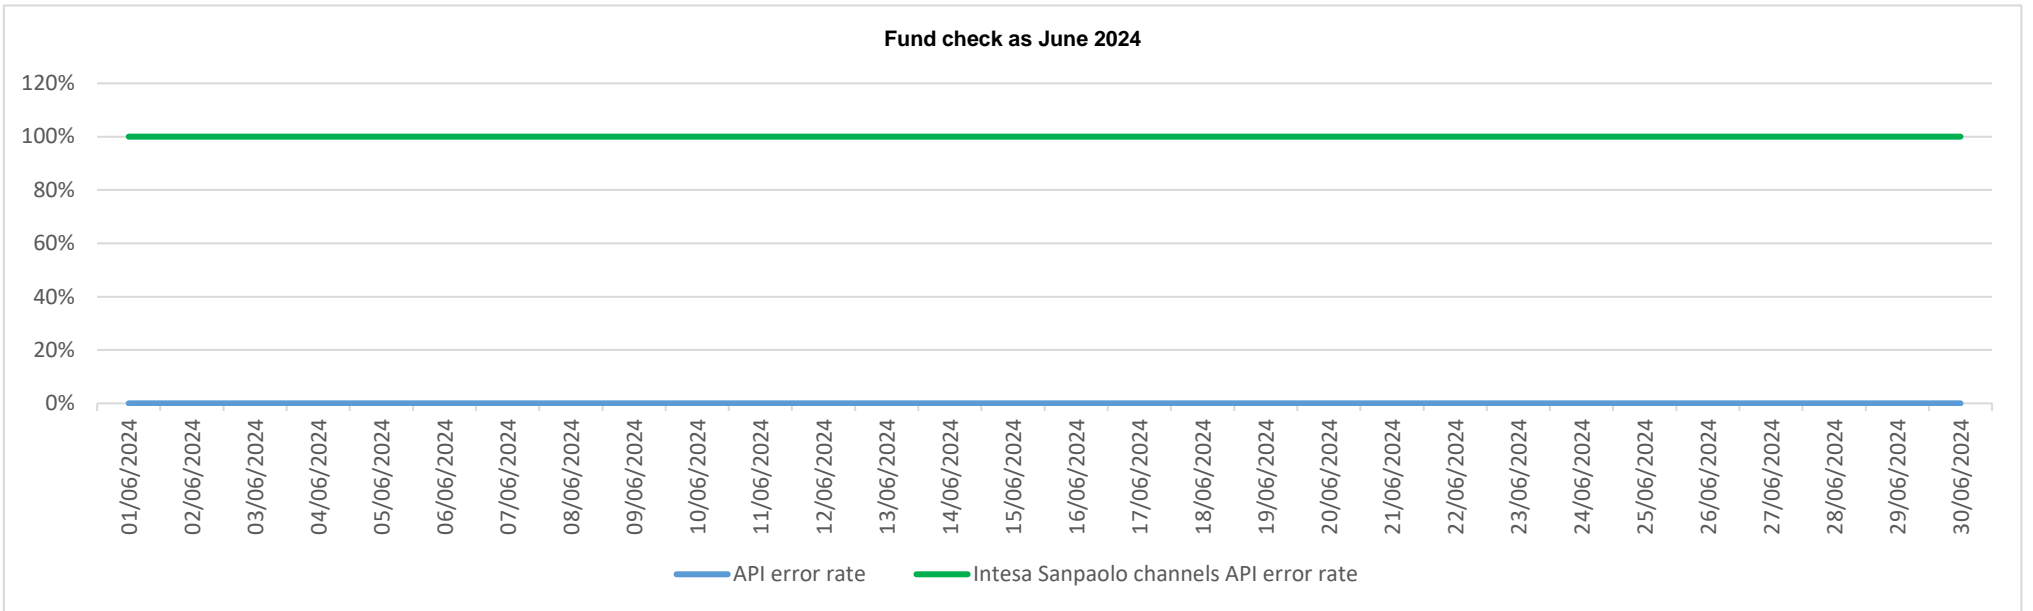

API error rate vs Intesa Sanpaolo online channels