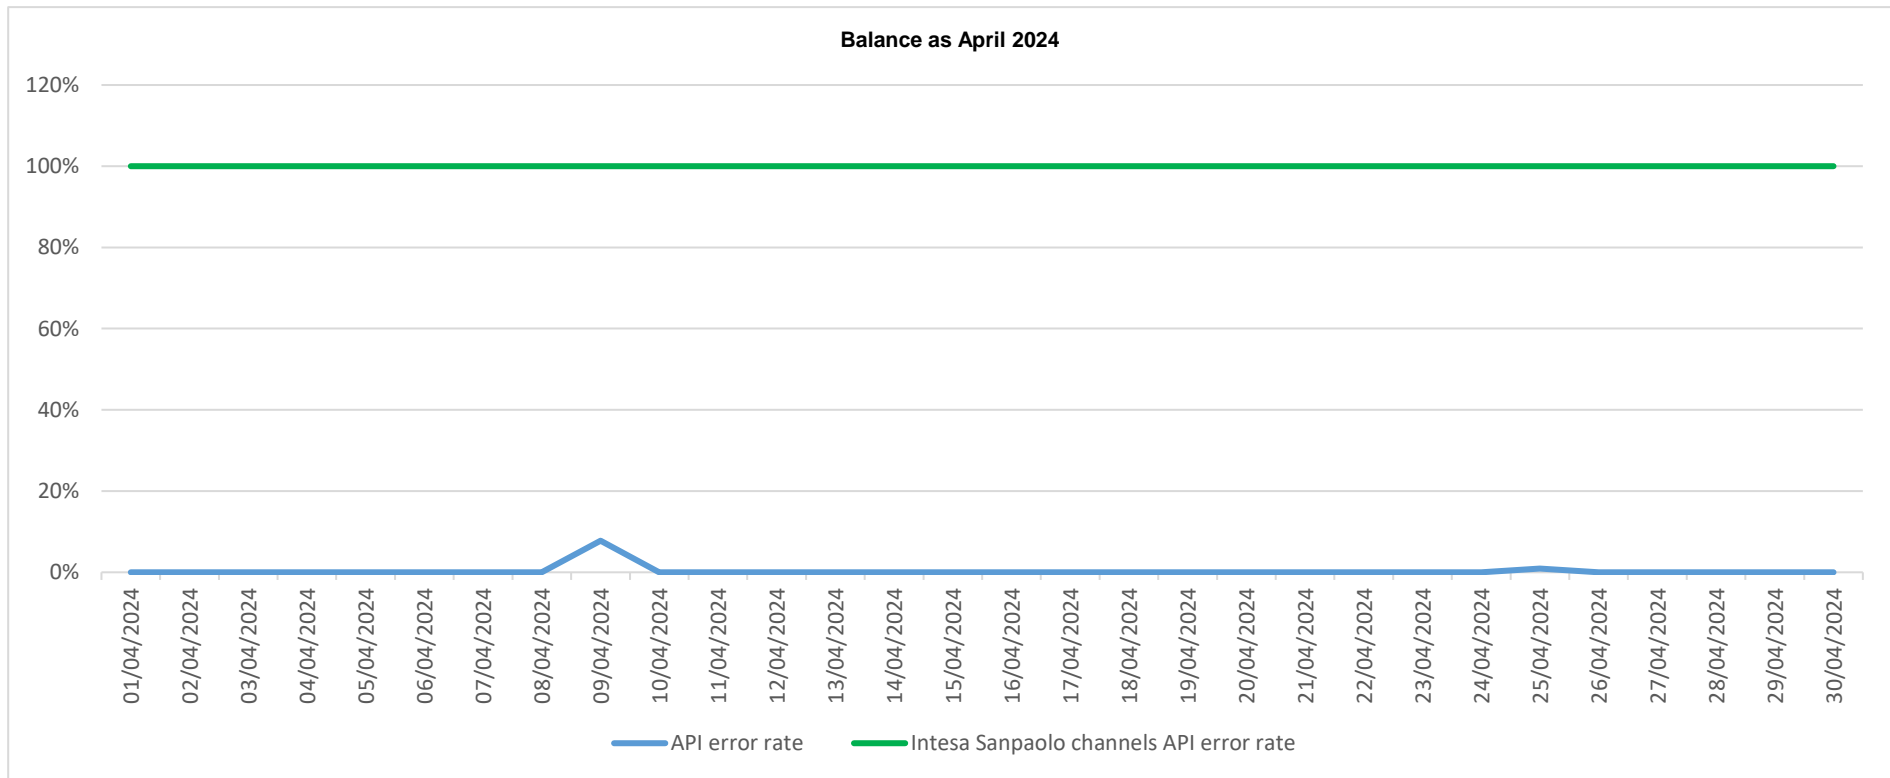

API error rate vs Intesa Sanpaolo online channels