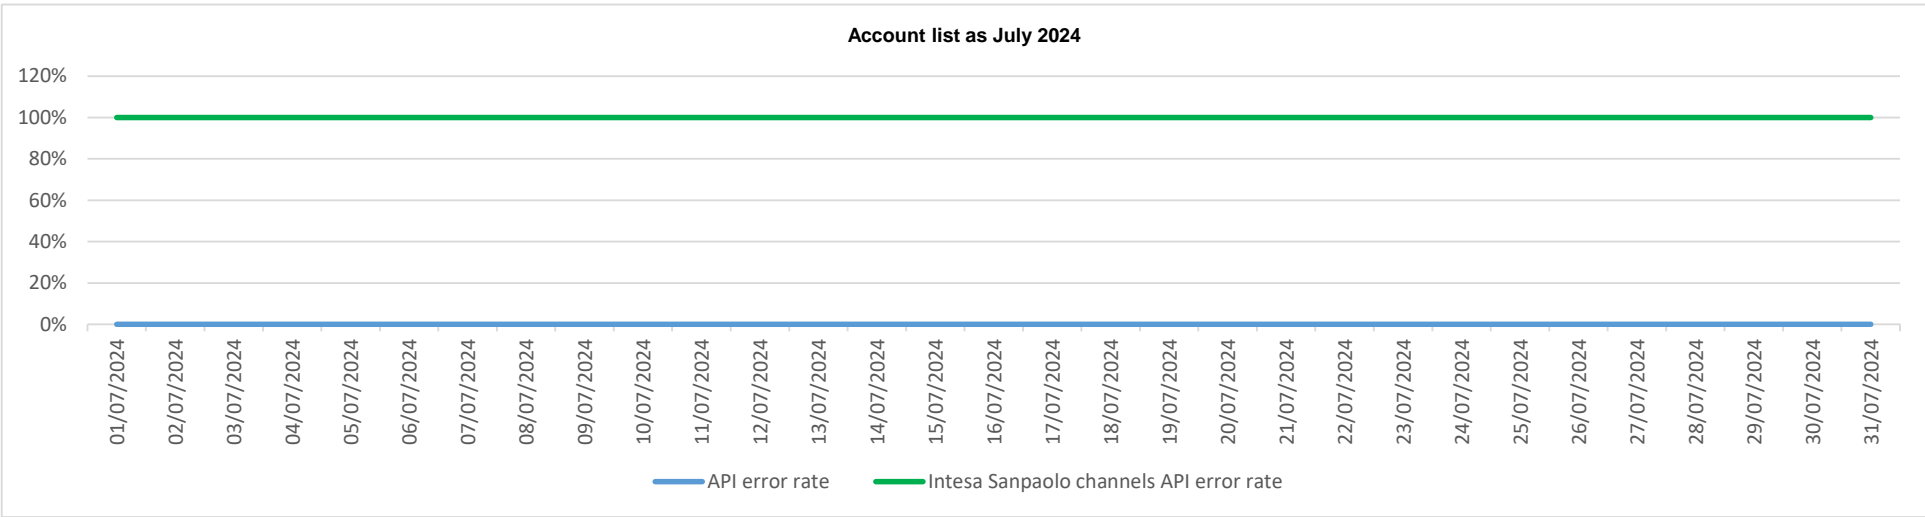

API error rate vs Intesa Sanpaolo online channels

Account list as July 2024

API error rate vs Intesa Sanpaolo online channels

Account list as August 2024

API error rate vs Intesa Sanpaolo online channels

Account list as September 2024