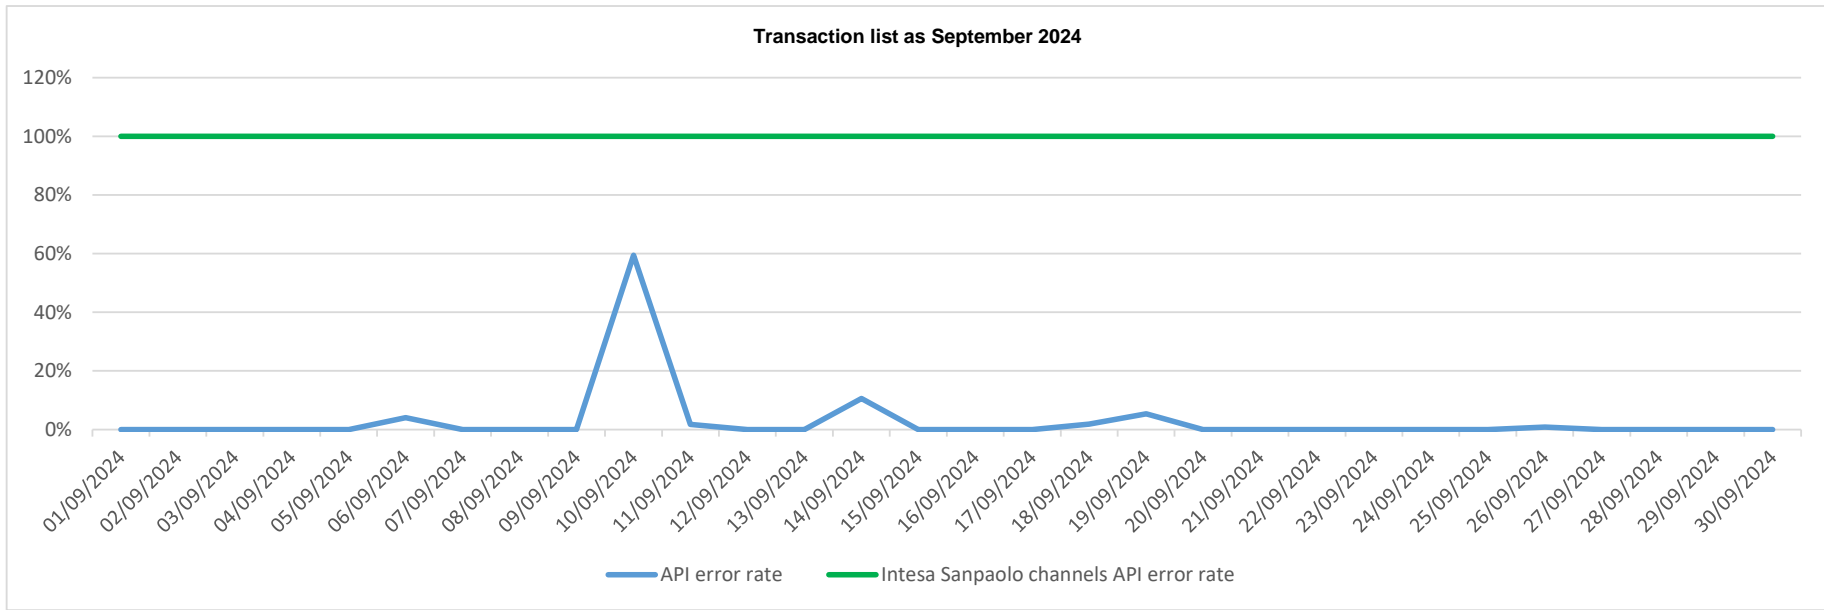

API error rate vs Intesa Sanpaolo online channels