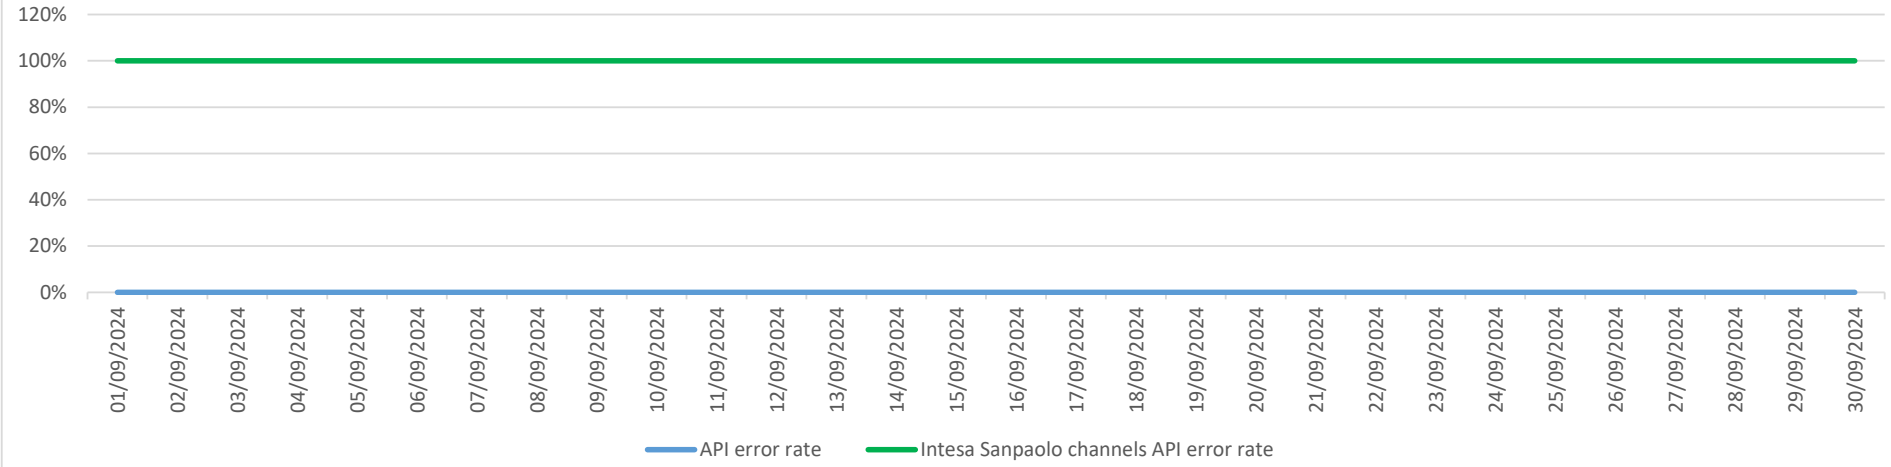

API error rate vs Intesa Sanpaolo online channels

Account list as July 2024

API error rate vs Intesa Sanpaolo online channels

Account list as August 2024

API error rate vs Intesa Sanpaolo online channels

Account list as September 2024