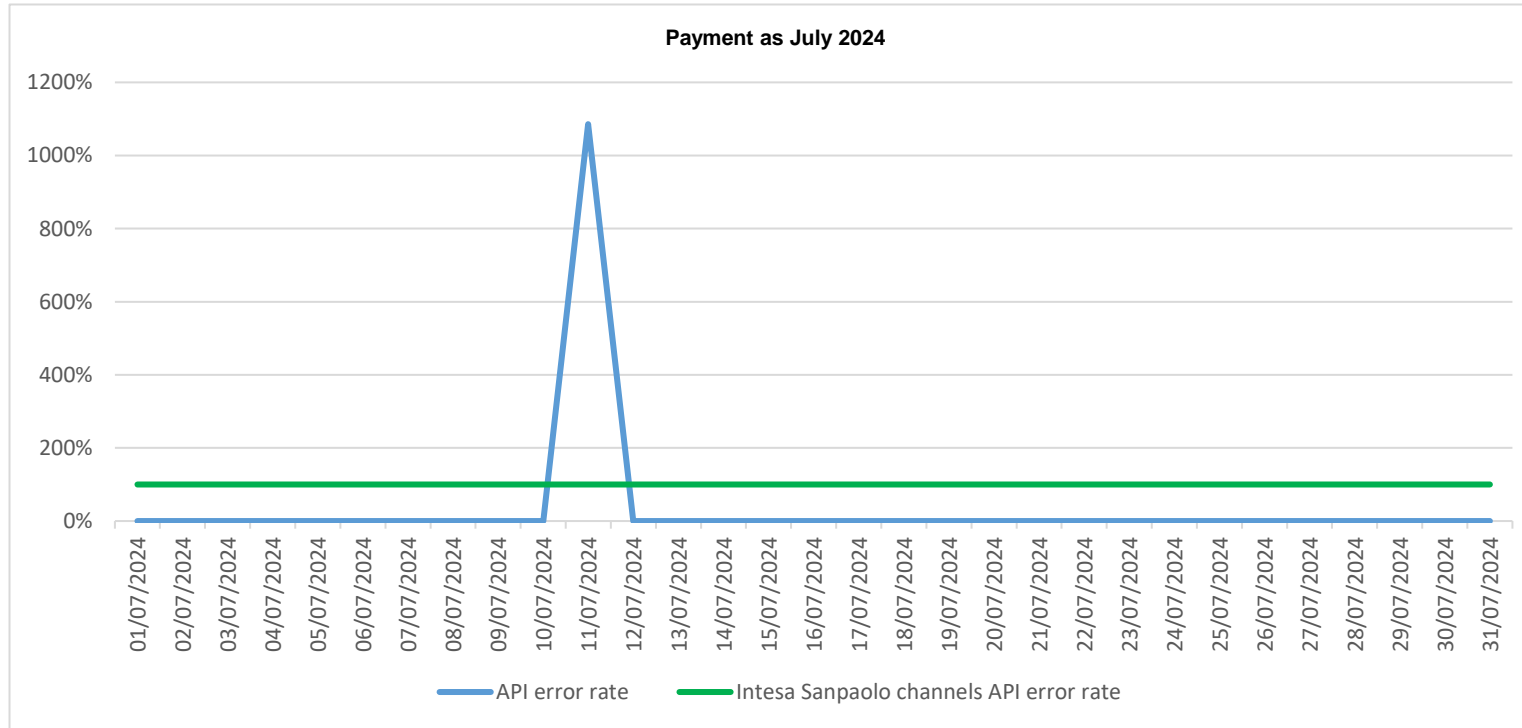

API error rate vs Intesa Sanpaolo online channels

API error rate vs Intesa Sanpaolo online channels

API error rate vs Intesa Sanpaolo online channels

API error rate vs Intesa Sanpaolo online channels

API error rate vs Intesa Sanpaolo online channels