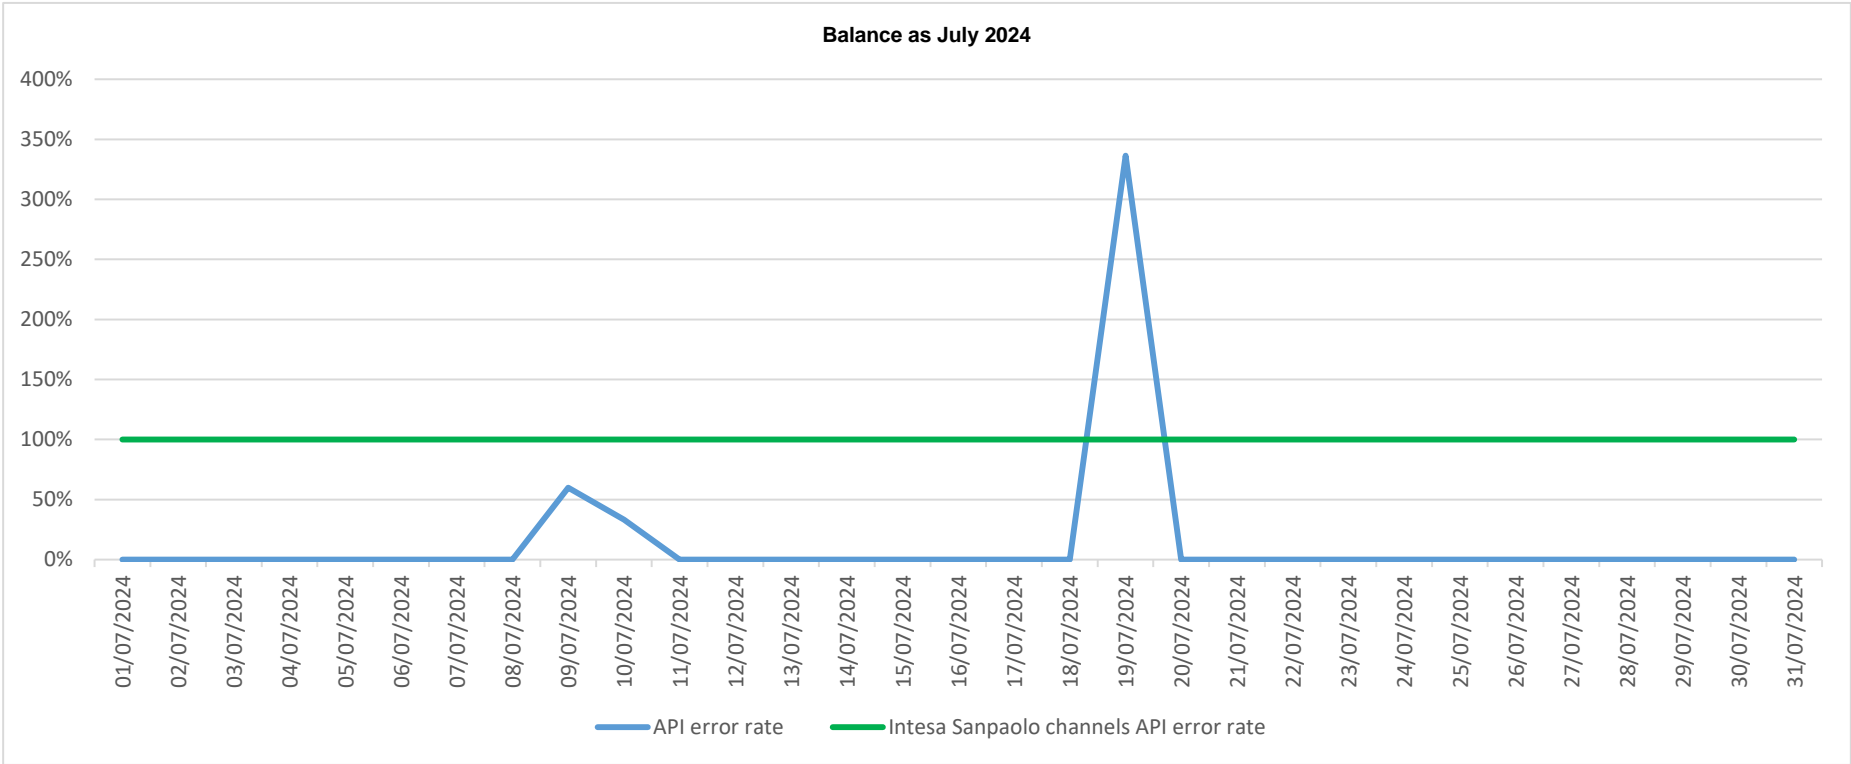

API error rate vs Intesa Sanpaolo online channels