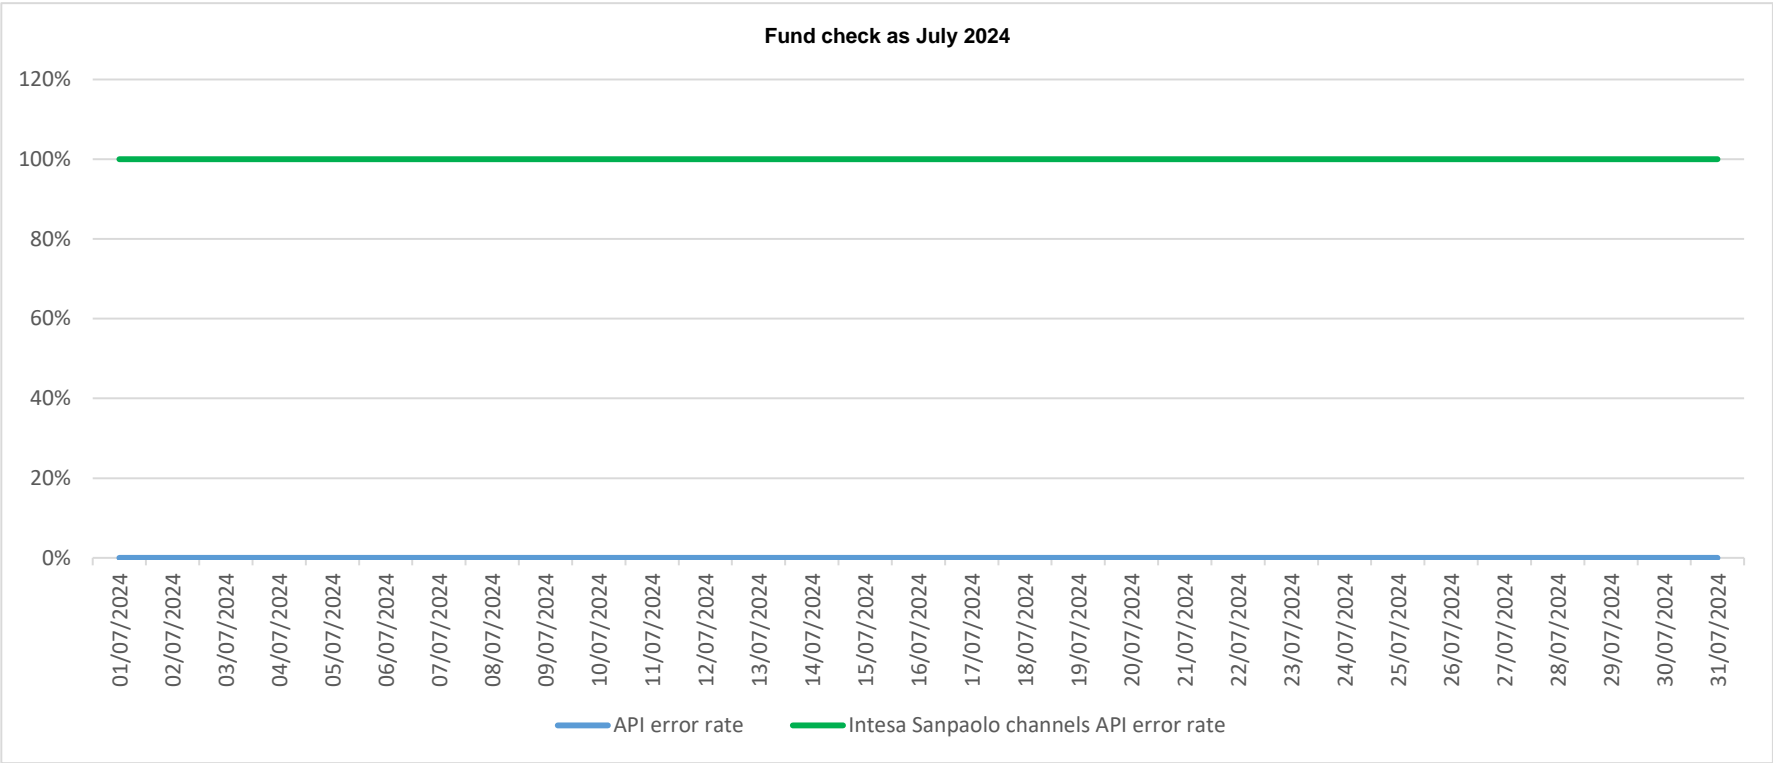

API error rate vs Intesa Sanpaolo online channels