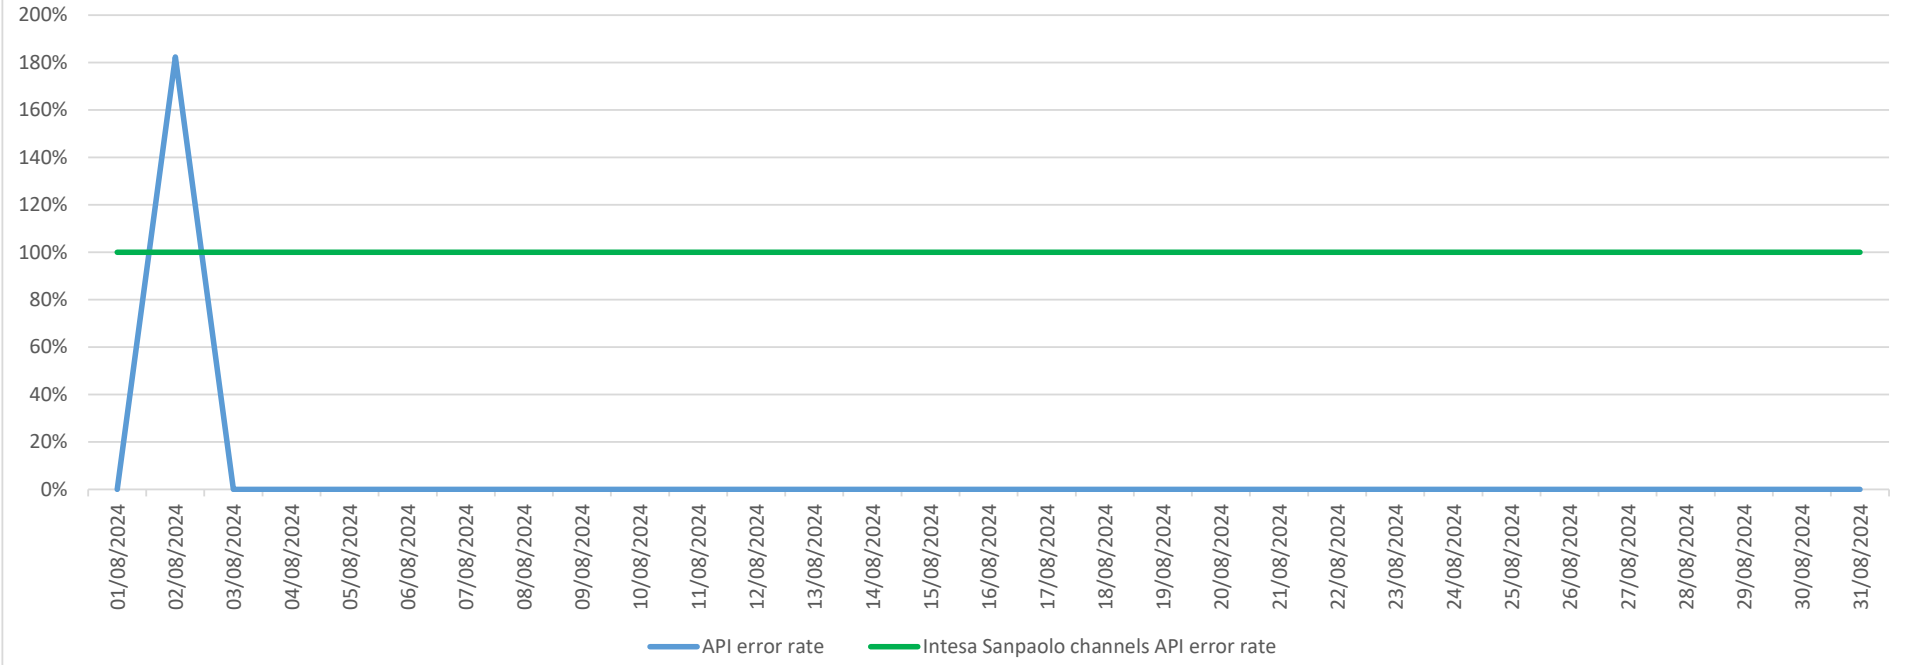

API error rate vs Intesa Sanpaolo online channels

Account list as July 2024

API error rate vs Intesa Sanpaolo online channels

Account list as August 2024

API error rate vs Intesa Sanpaolo online channels

Account list as September 2024