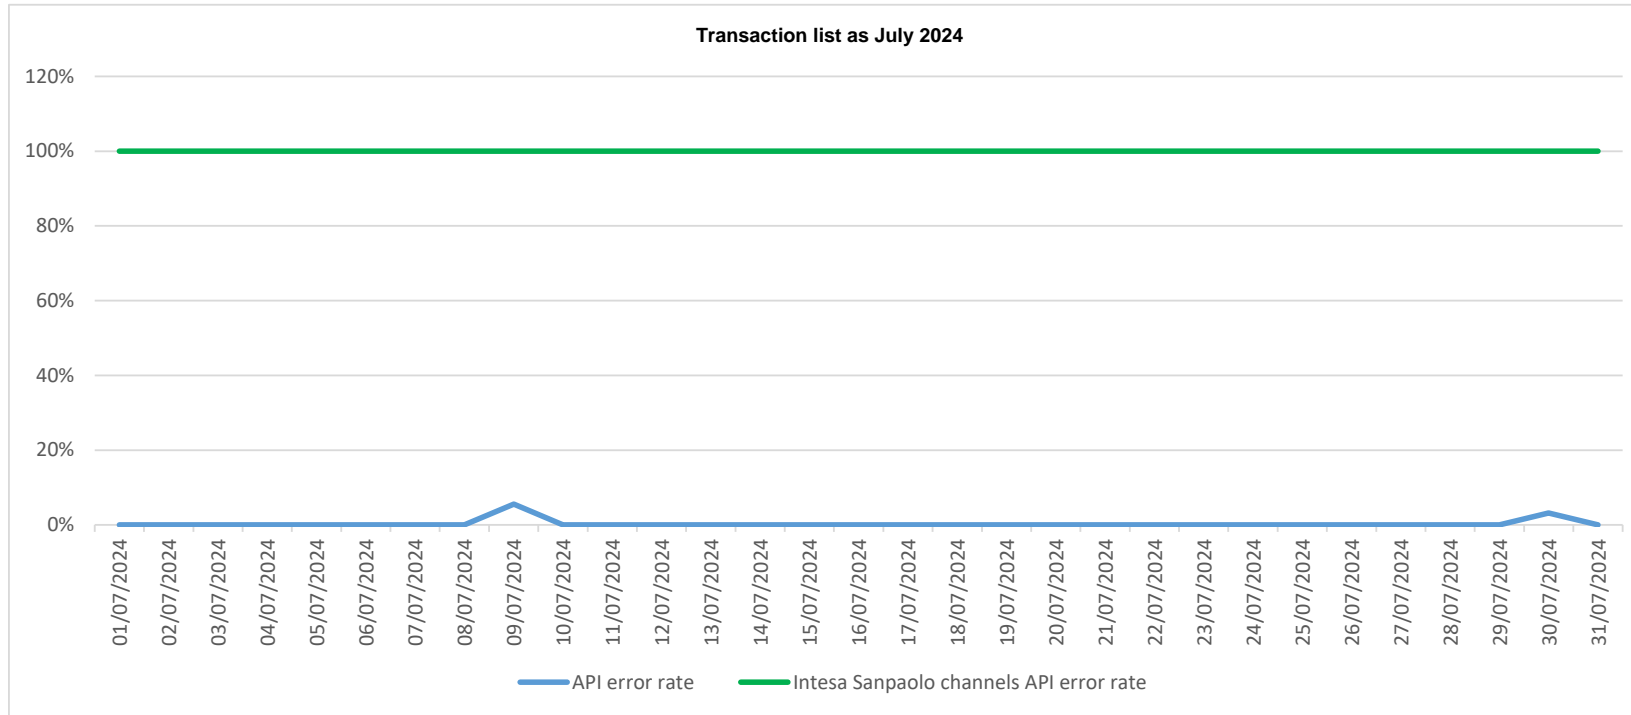

API error rate vs Intesa Sanpaolo online channels

API error rate vs Intesa Sanpaolo online channels

API error rate vs Intesa Sanpaolo online channels

API error rate vs Intesa Sanpaolo online channels

API error rate vs Intesa Sanpaolo online channels