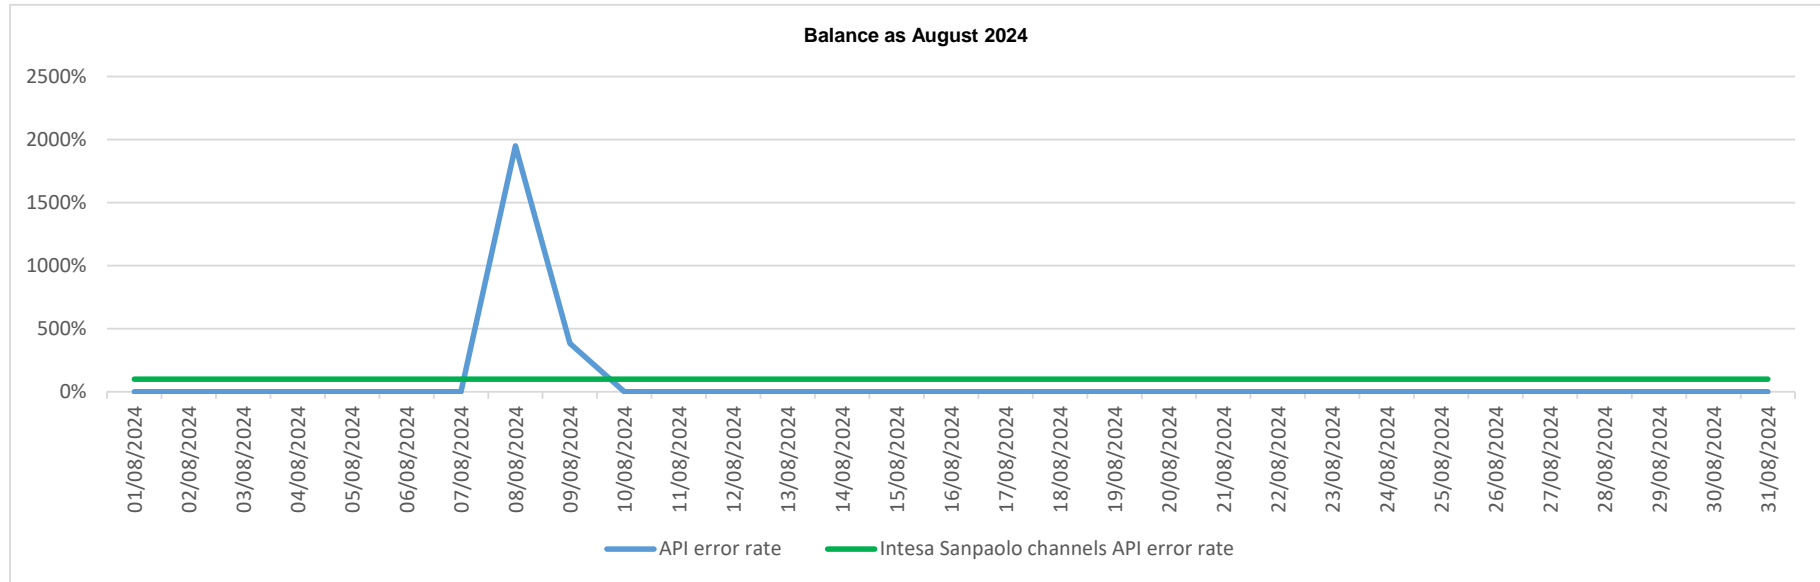

API error rate vs Intesa Sanpaolo online channels