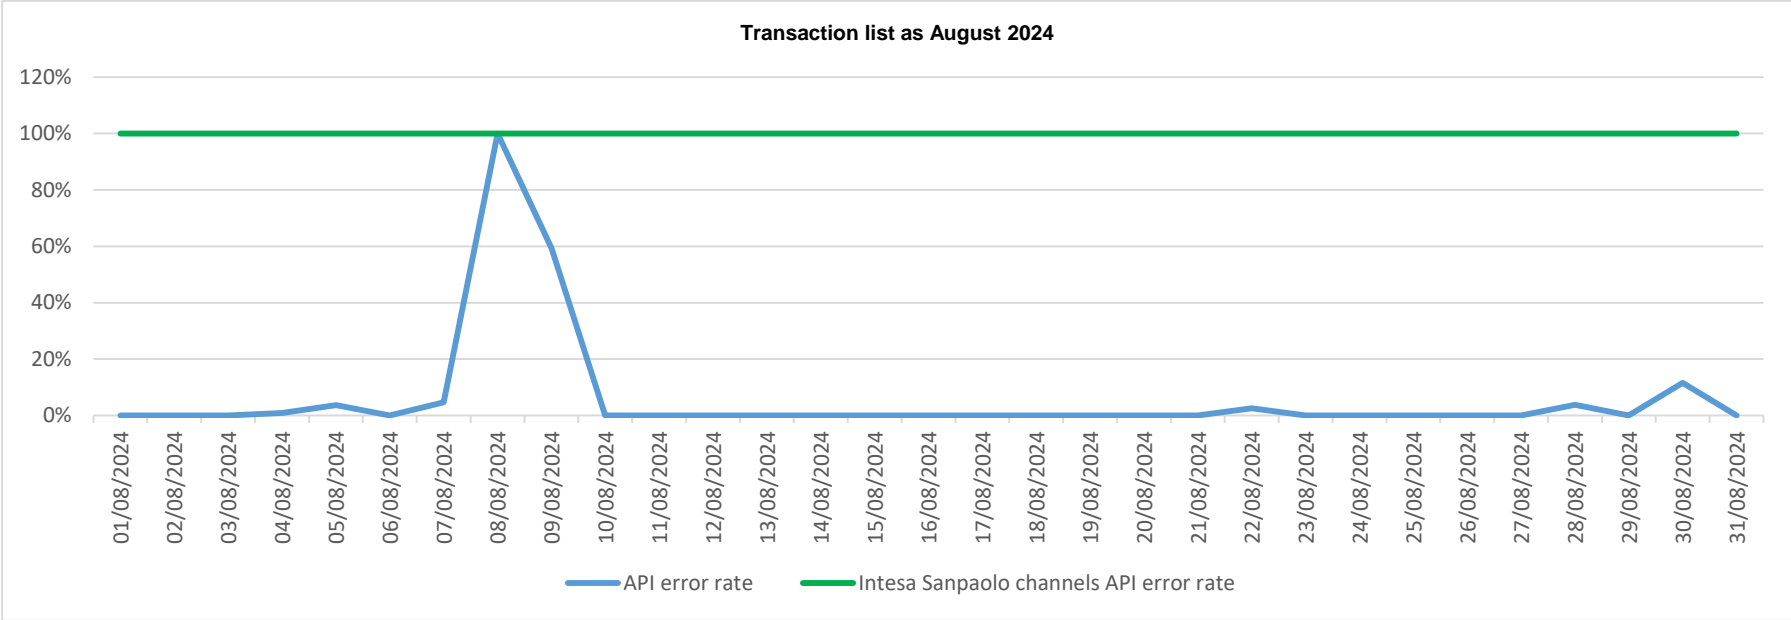

API error rate vs Intesa Sanpaolo online channels

API error rate vs Intesa Sanpaolo online channels

API error rate vs Intesa Sanpaolo online channels

API error rate vs Intesa Sanpaolo online channels

API error rate vs Intesa Sanpaolo online channels