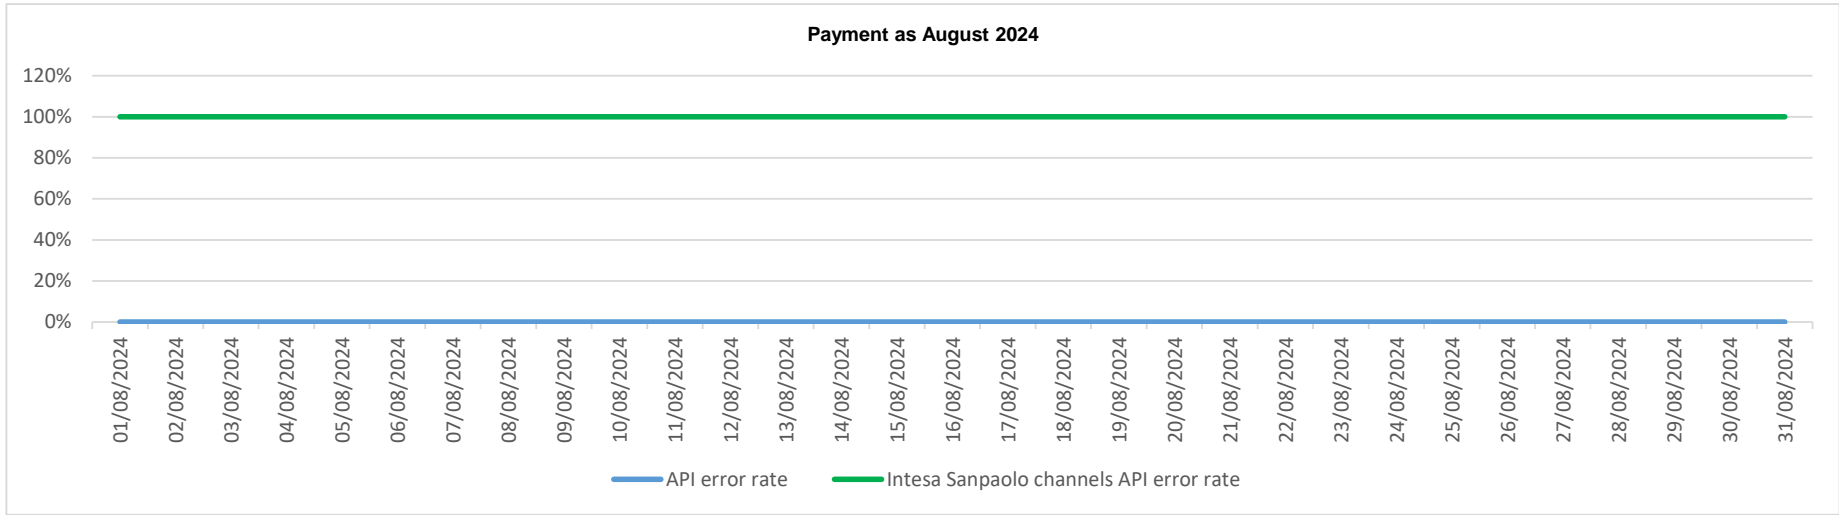

API error rate vs Intesa Sanpaolo online channels