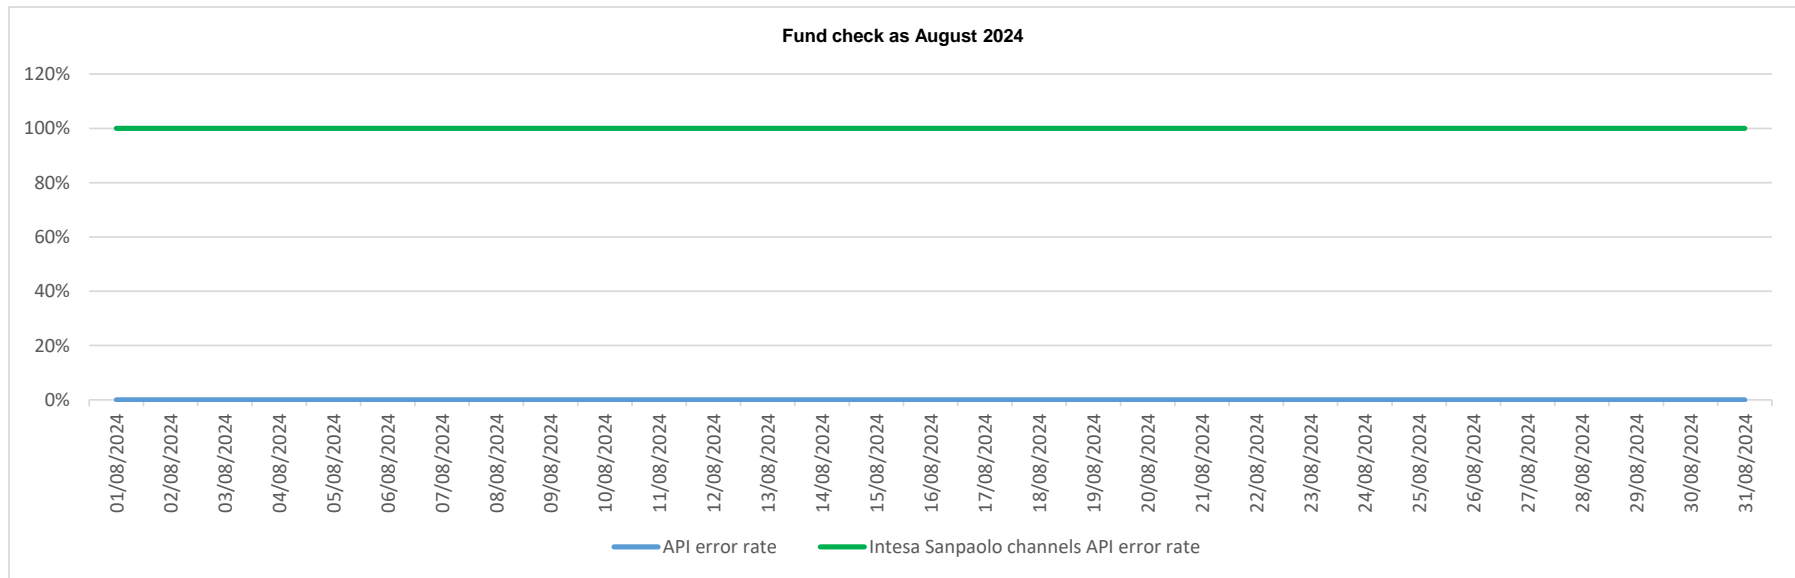

API error rate vs Intesa Sanpaolo online channels