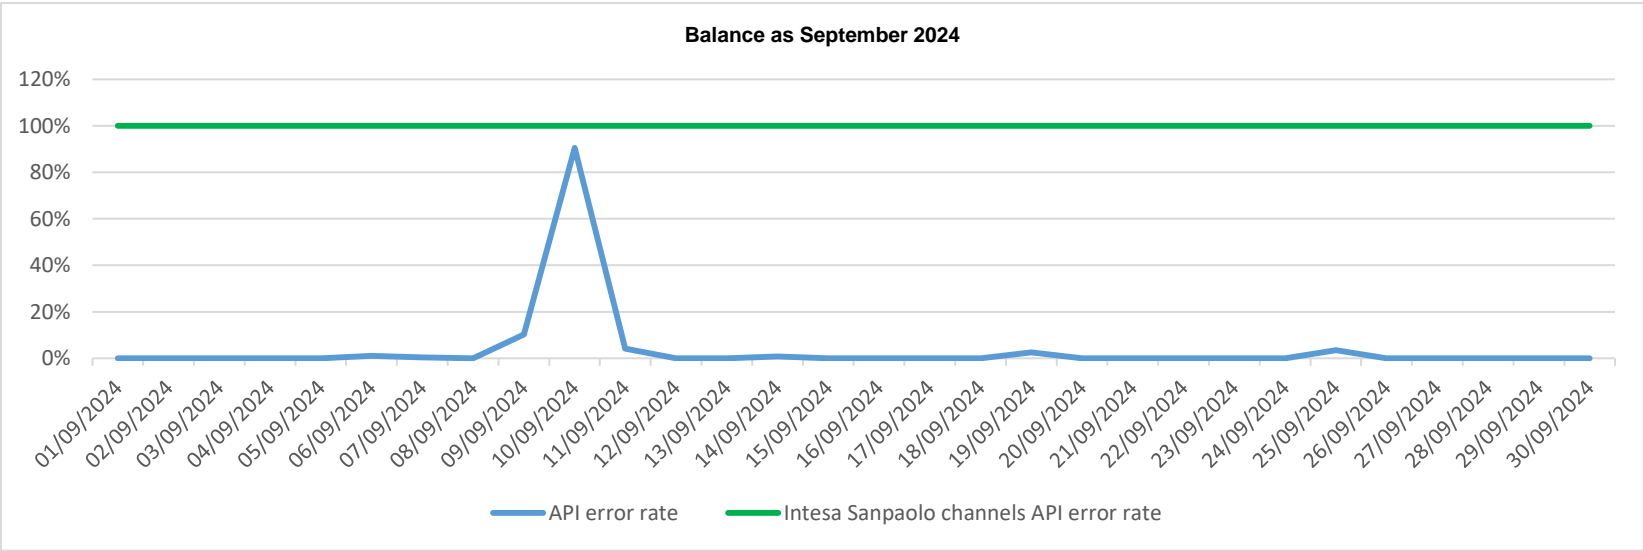

API error rate vs Intesa Sanpaolo online channels