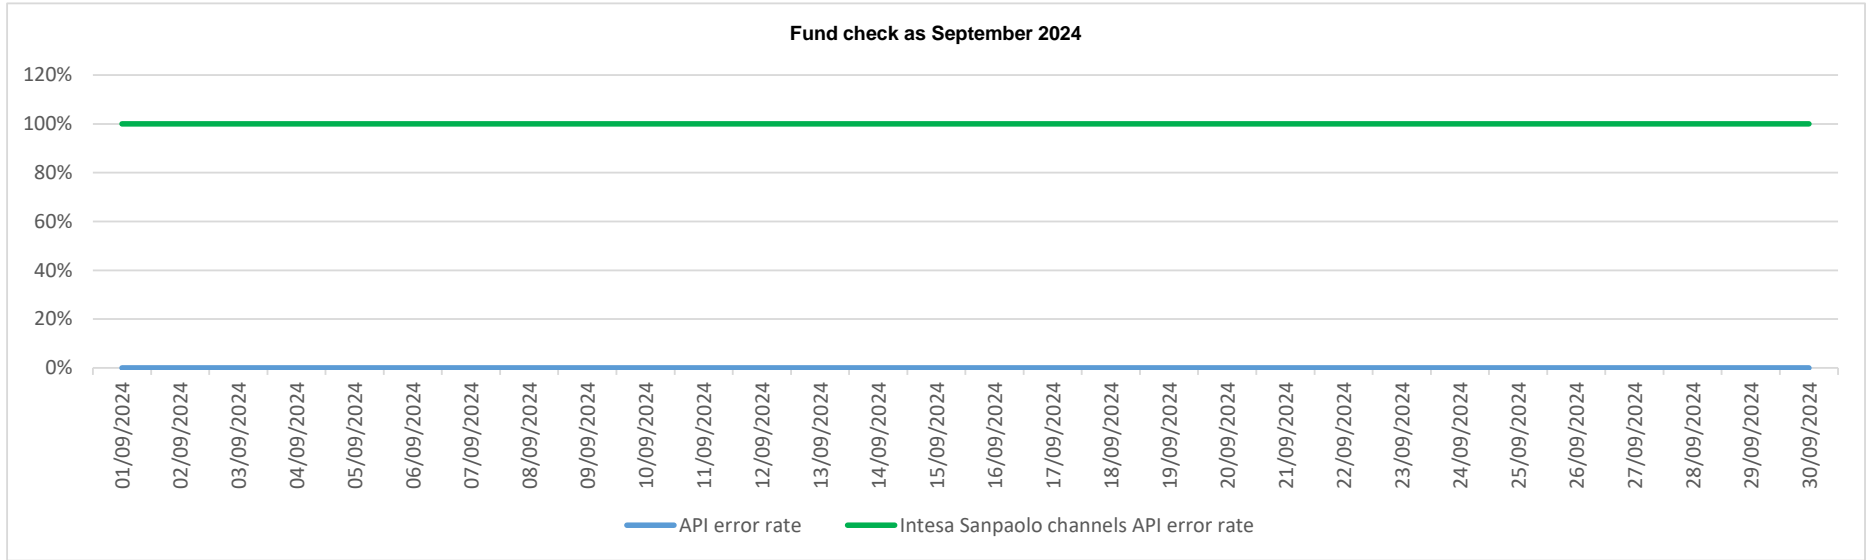

API error rate vs Intesa Sanpaolo online channels

API error rate vs Intesa Sanpaolo online channels

API error rate vs Intesa Sanpaolo online channels

API error rate vs Intesa Sanpaolo online channels

API error rate vs Intesa Sanpaolo online channels