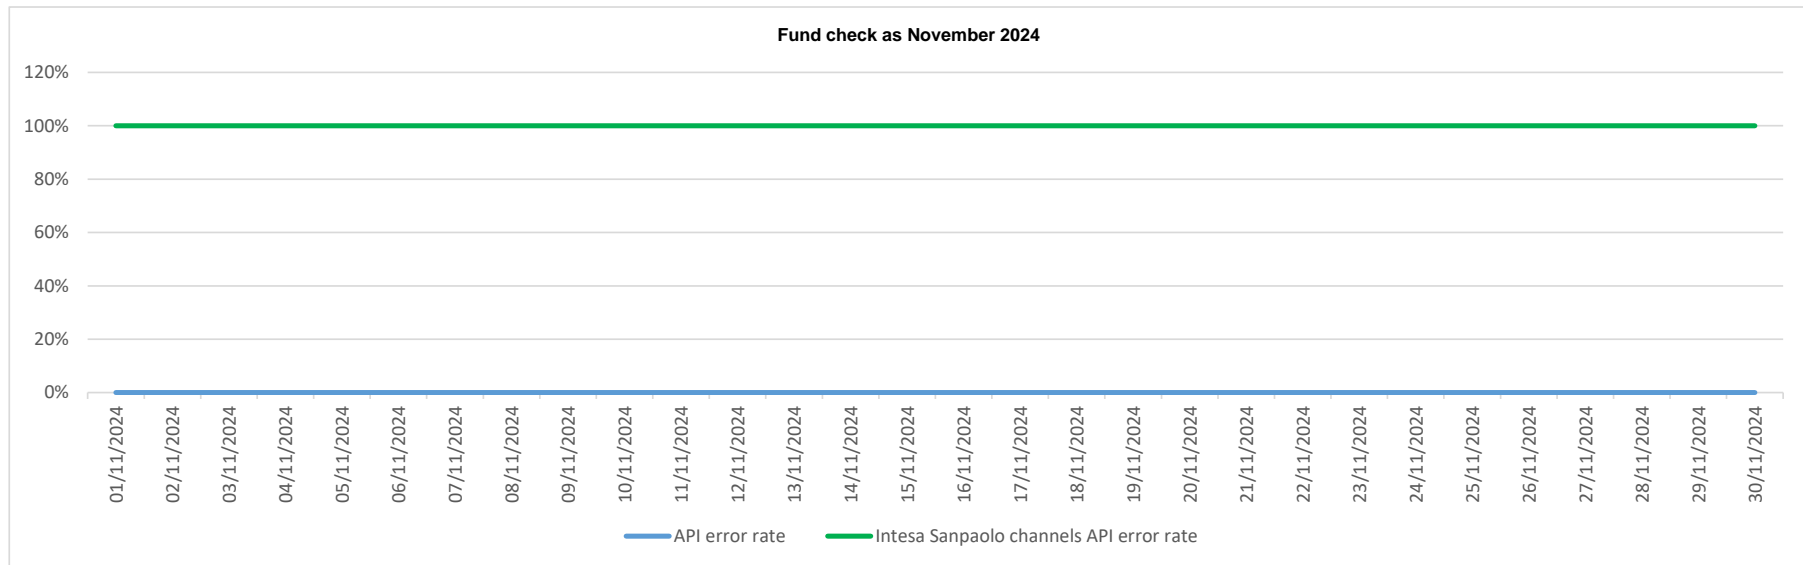

API error rate vs Intesa Sanpaolo online channels