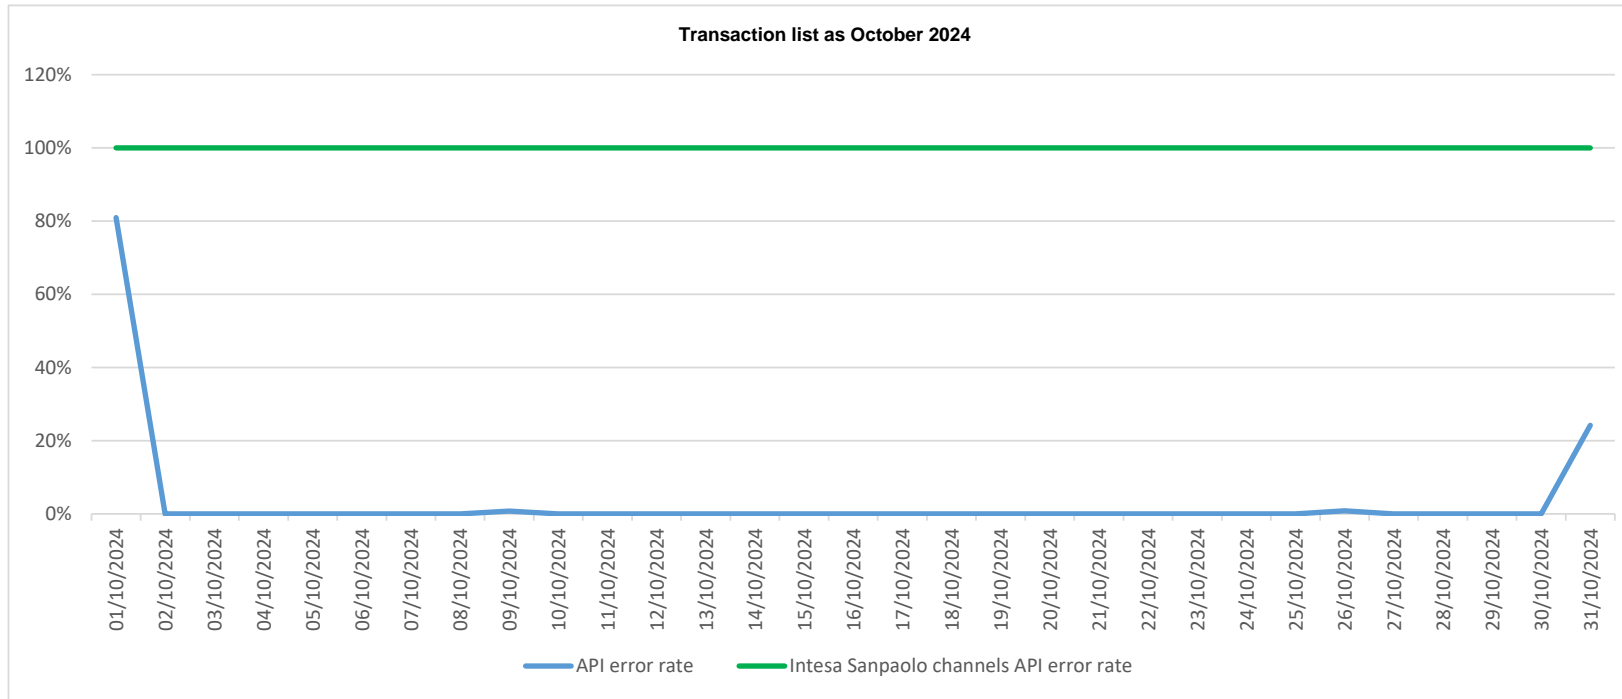

API error rate vs Intesa Sanpaolo online channels