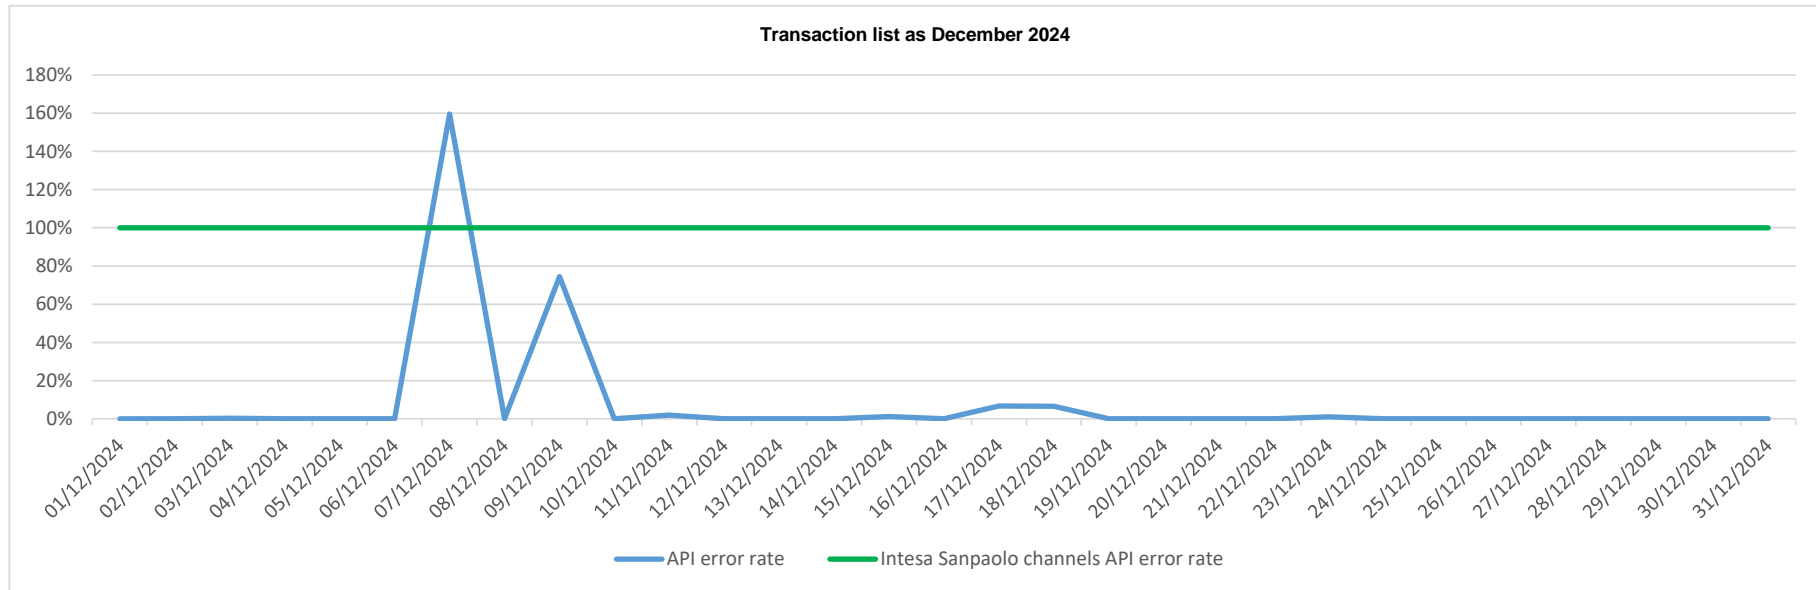

API error rate vs Intesa Sanpaolo online channels