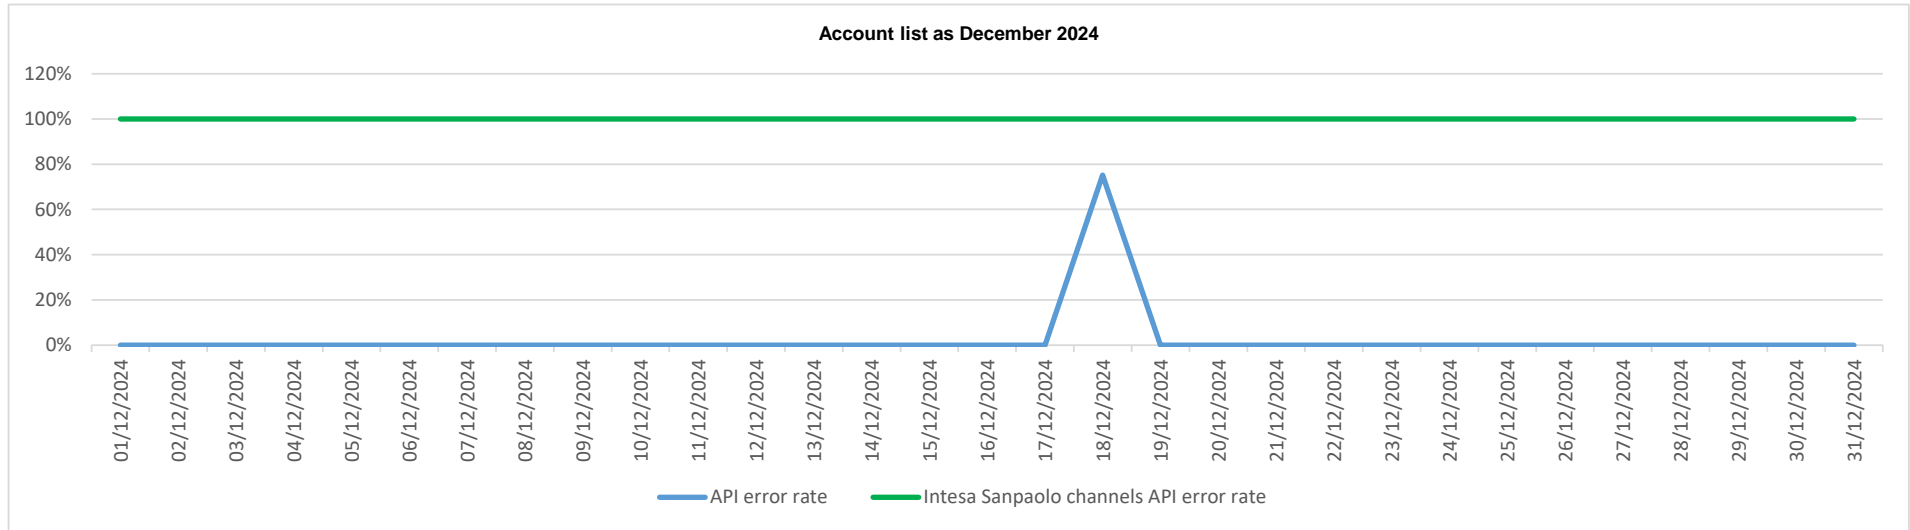

API error rate vs Intesa Sanpaolo online channels

Account list as December 2024