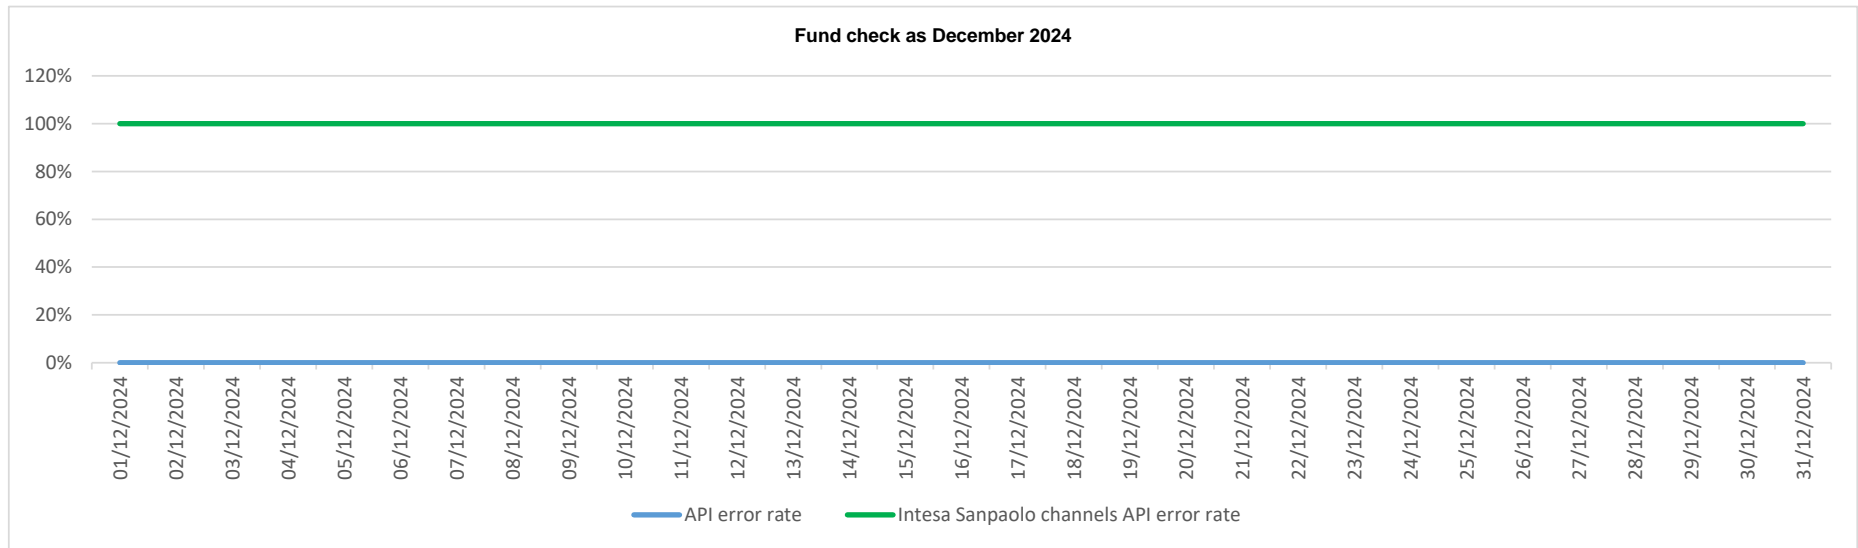

API error rate vs Intesa Sanpaolo online channels