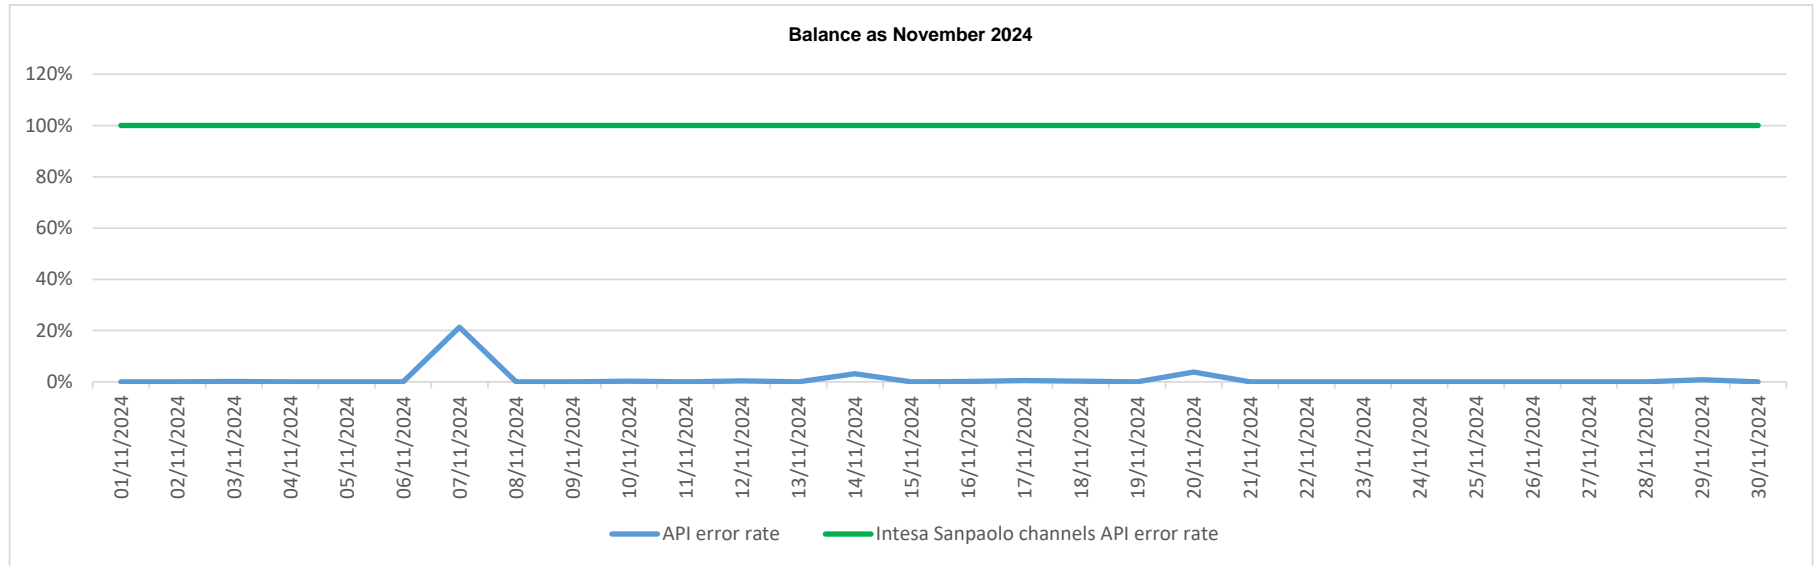

API error rate vs Intesa Sanpaolo online channels