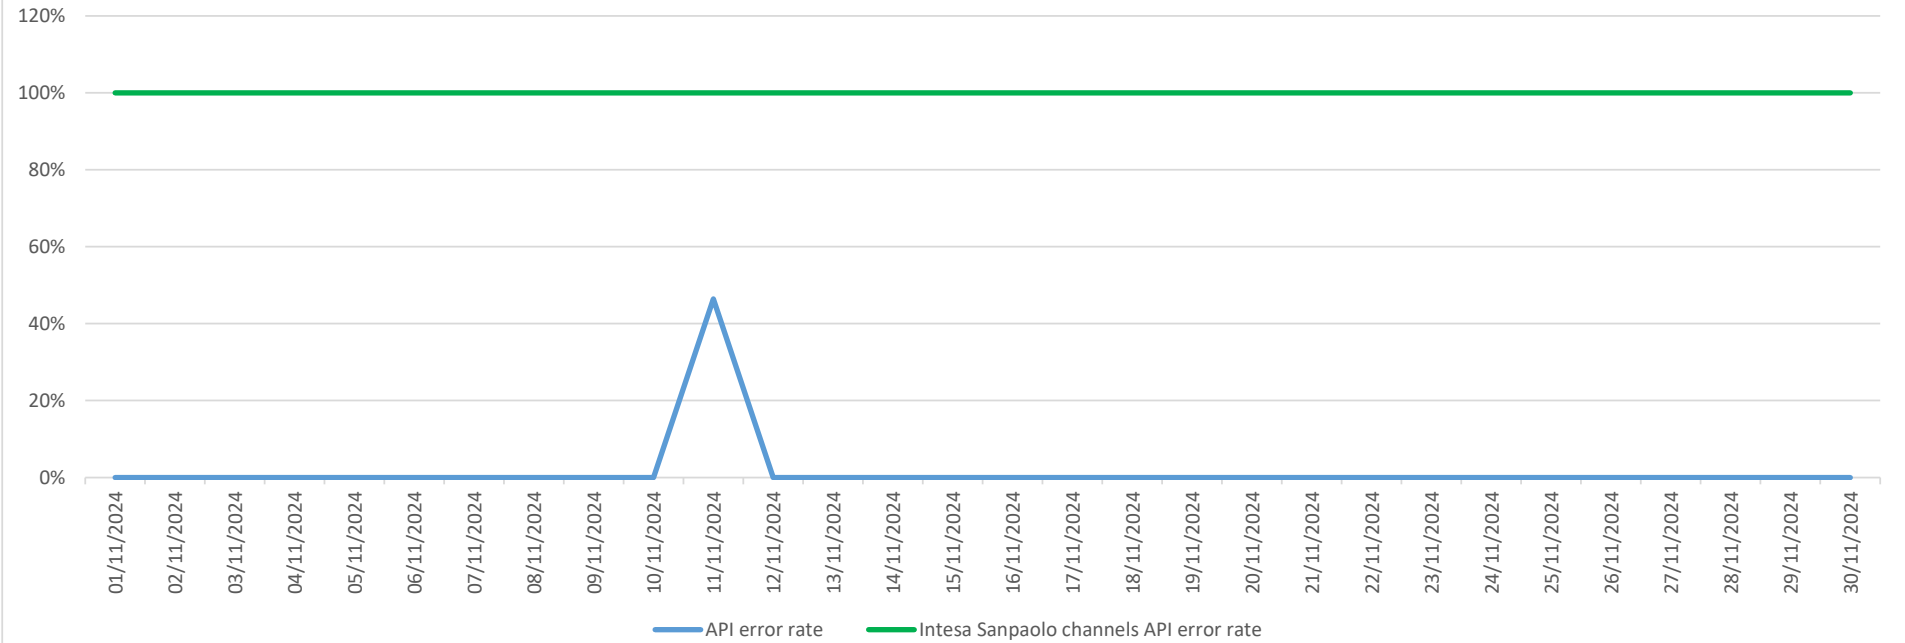

## API error rate vs Intesa Sanpaolo online channels

## API error rate vs Intesa Sanpaolo online channels

Account list as November 2024