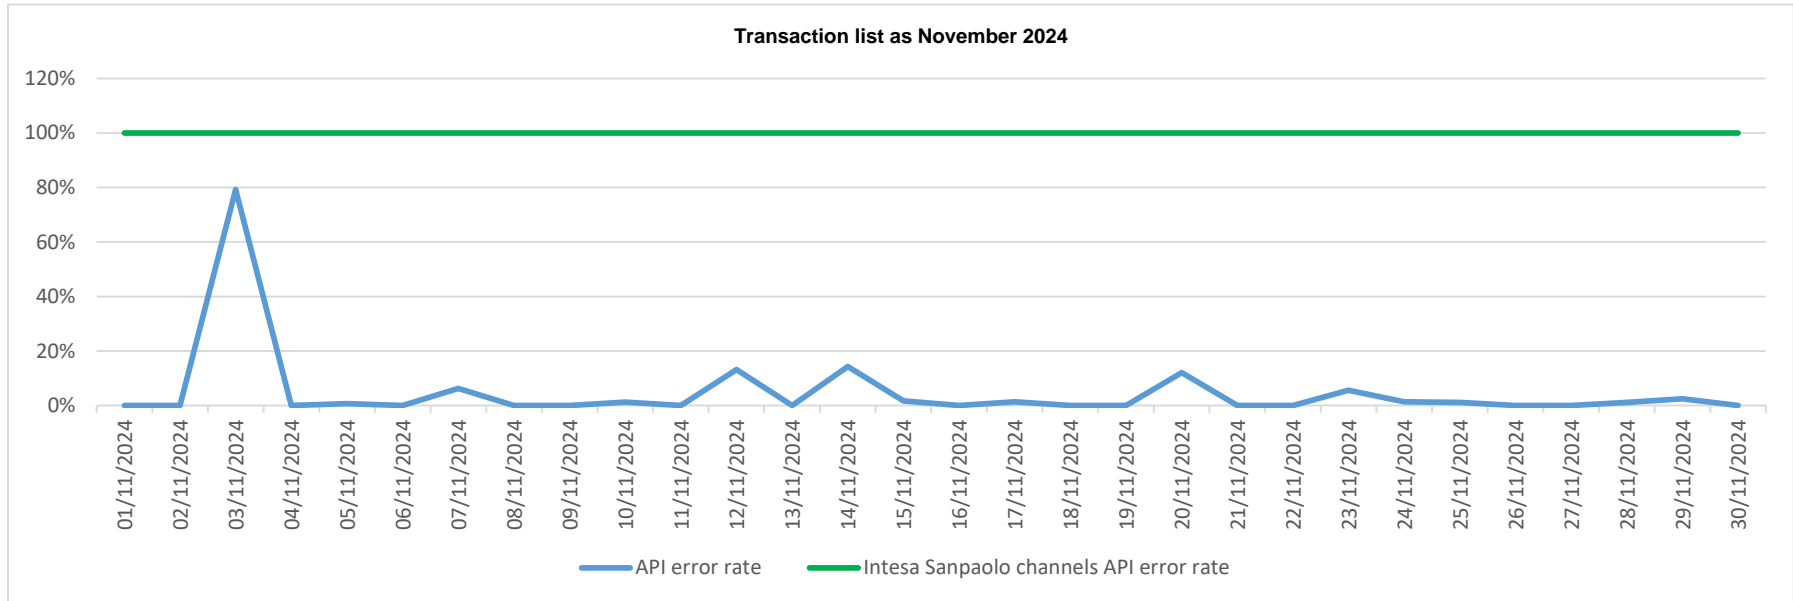

API error rate vs Intesa Sanpaolo online channels