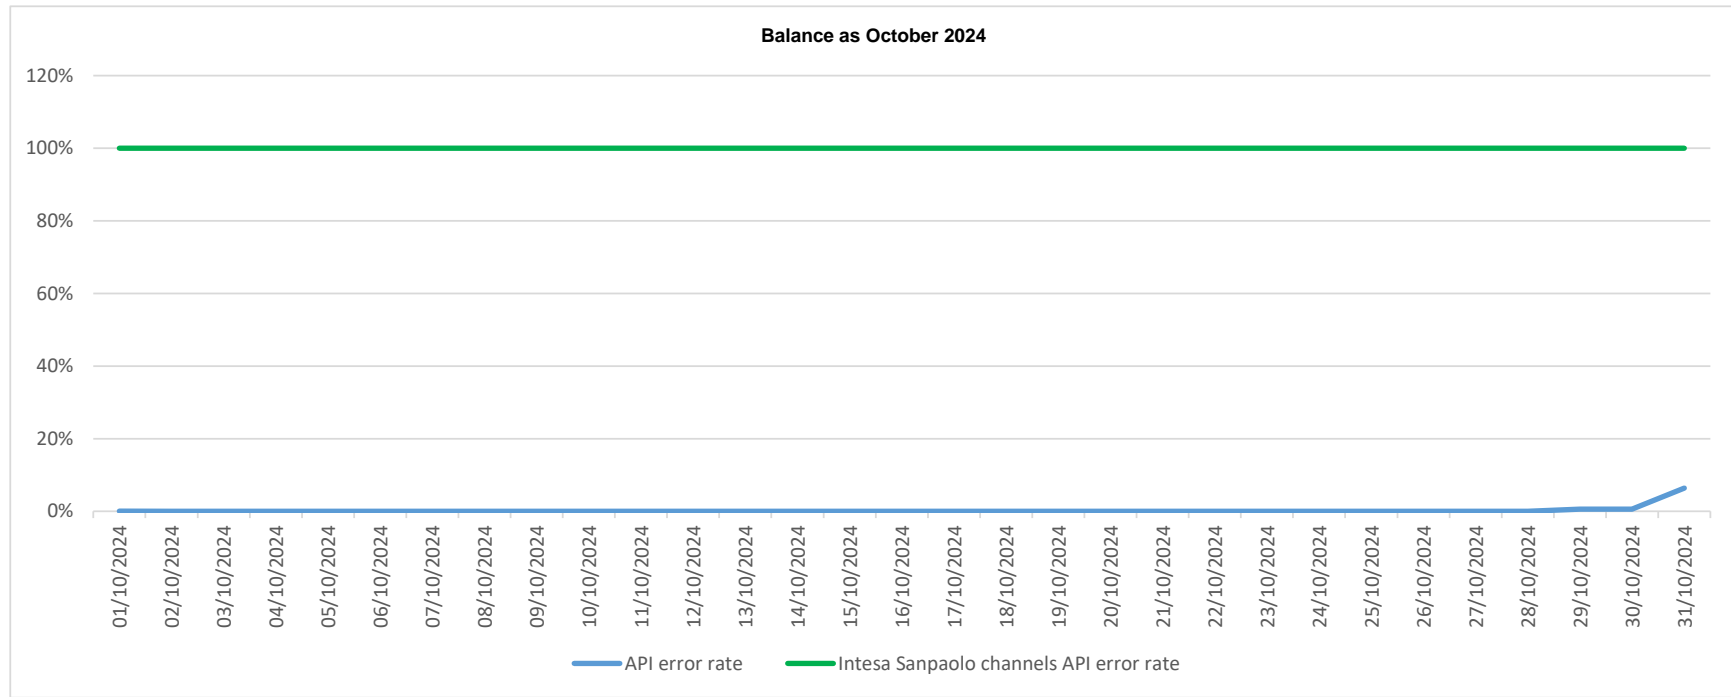

API error rate vs Intesa Sanpaolo online channels