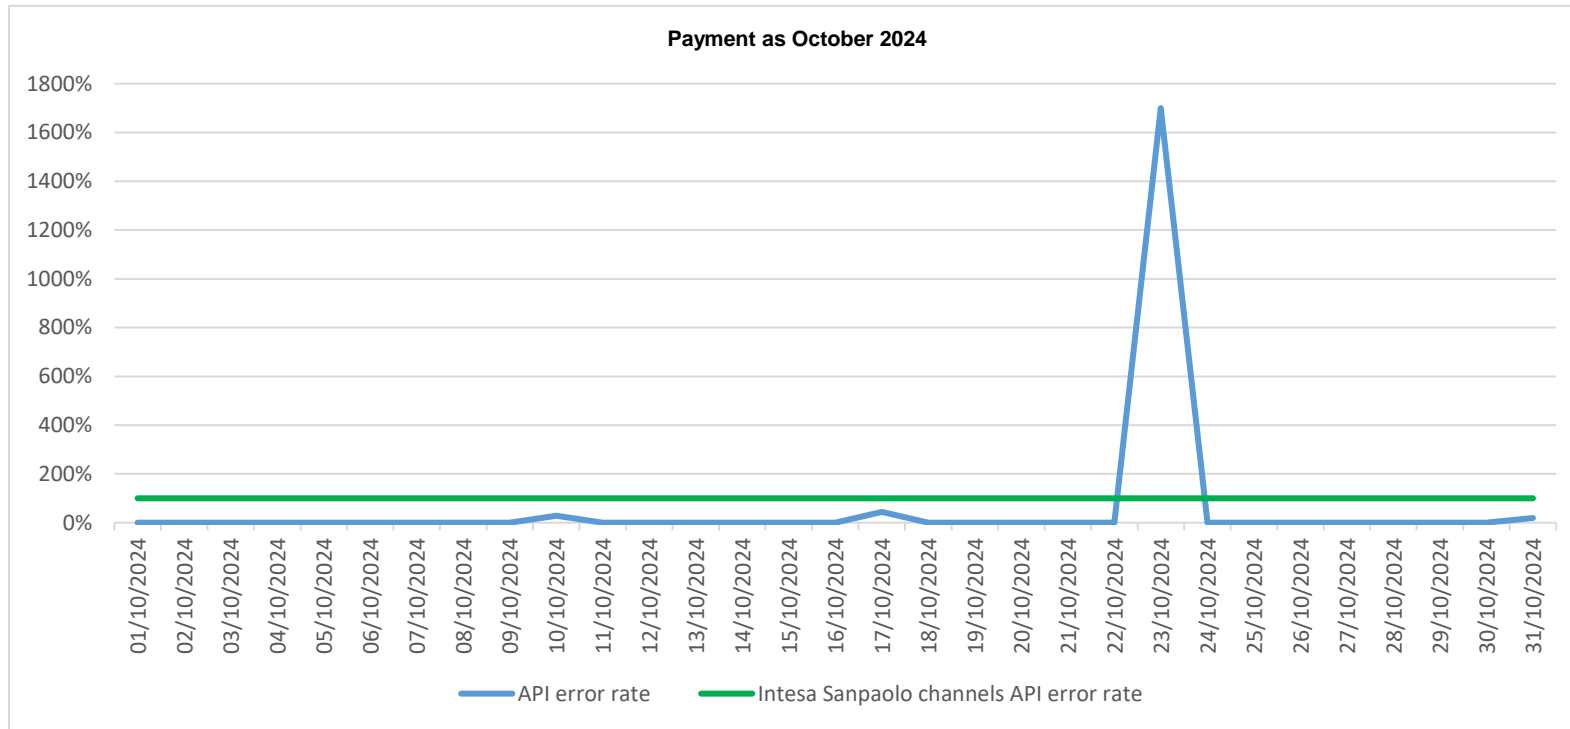

API error rate vs Intesa Sanpaolo online channels