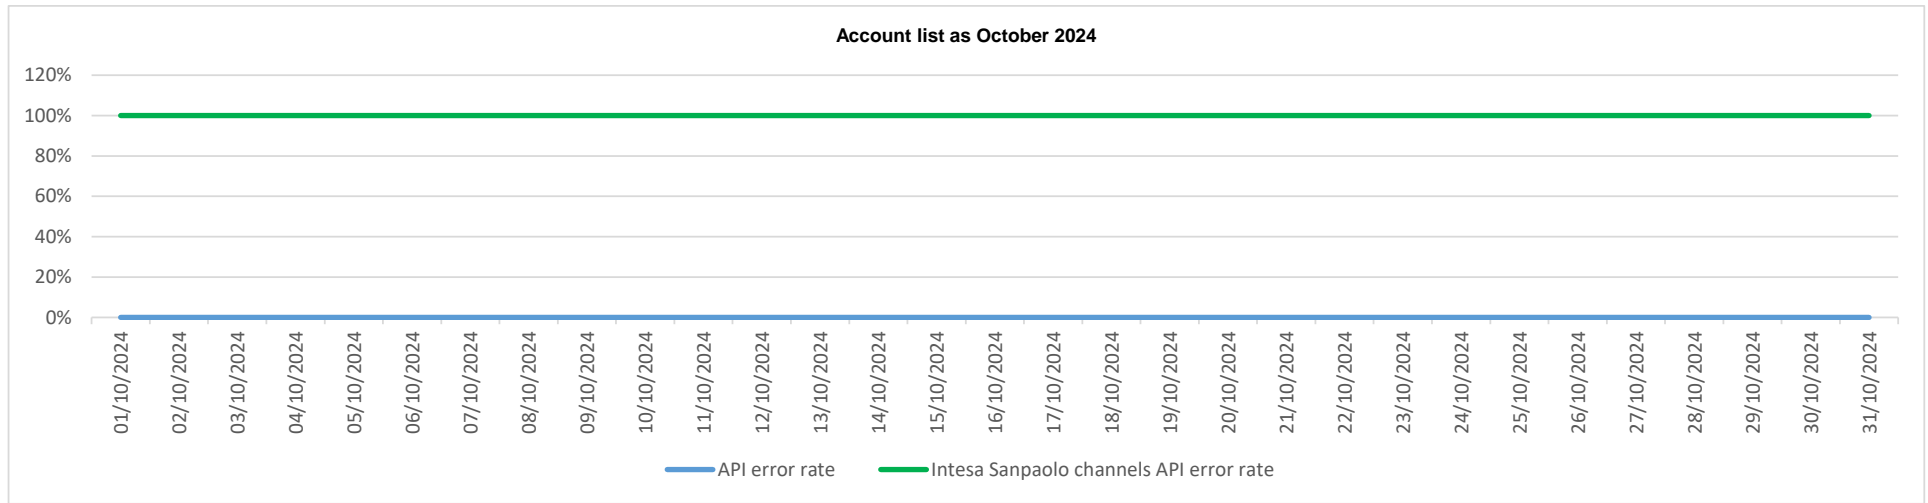

## API error rate vs Intesa Sanpaolo online channels

## API error rate vs Intesa Sanpaolo online channels

Account list as November 2024