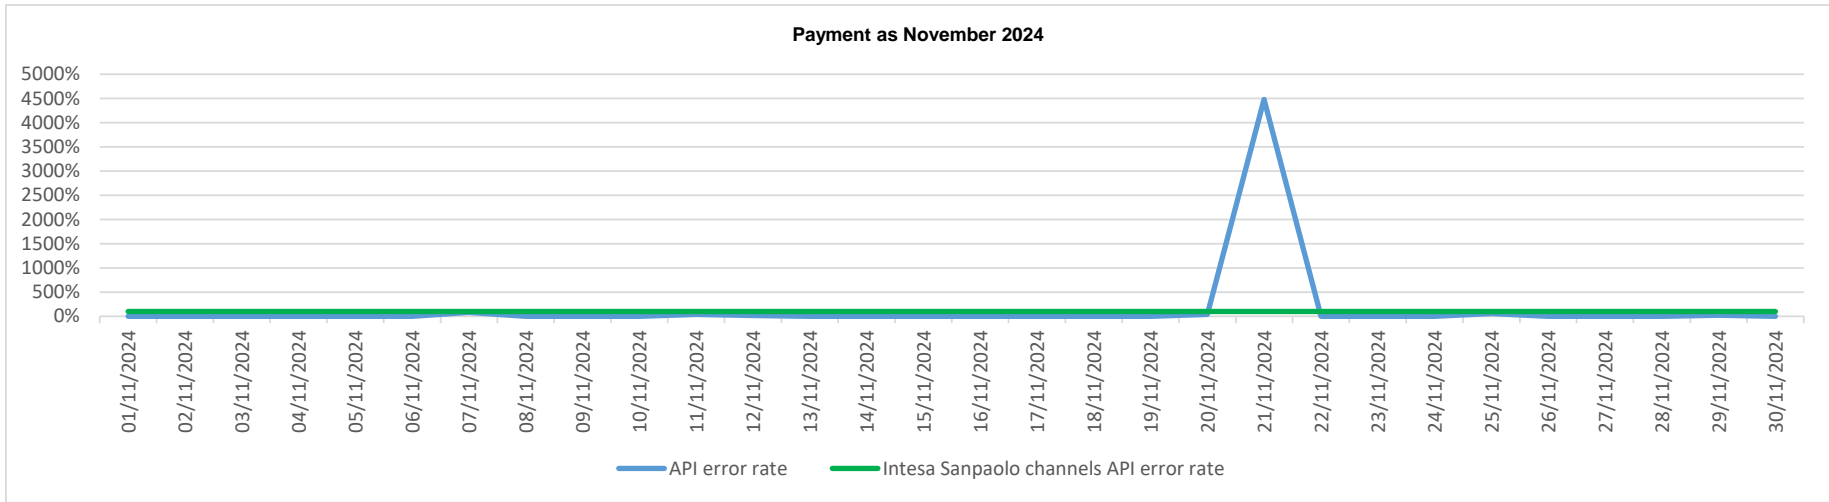

API error rate vs Intesa Sanpaolo online channels