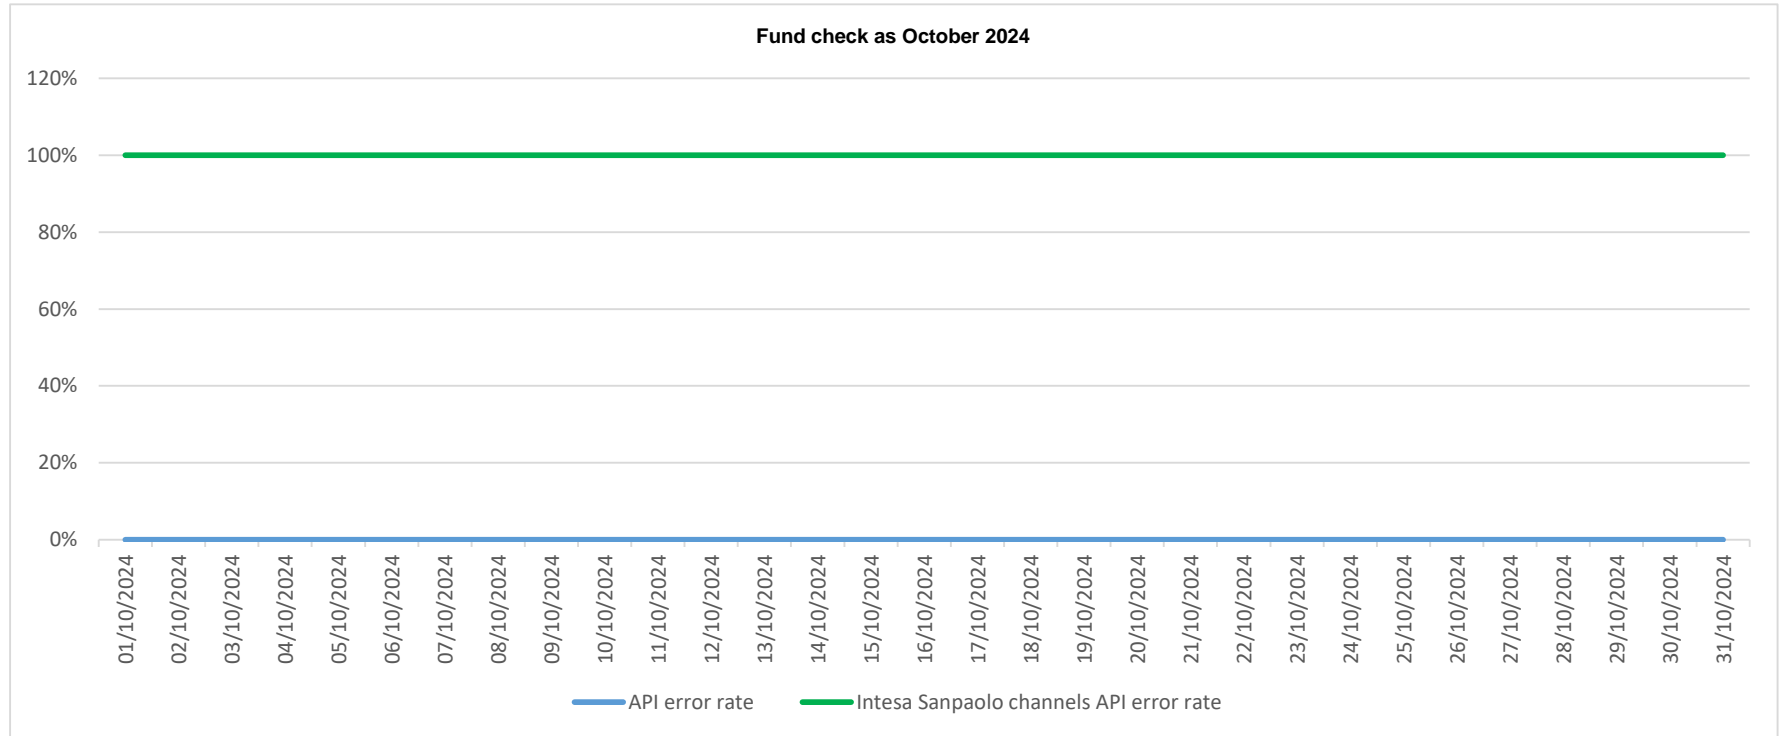

API error rate vs Intesa Sanpaolo online channels