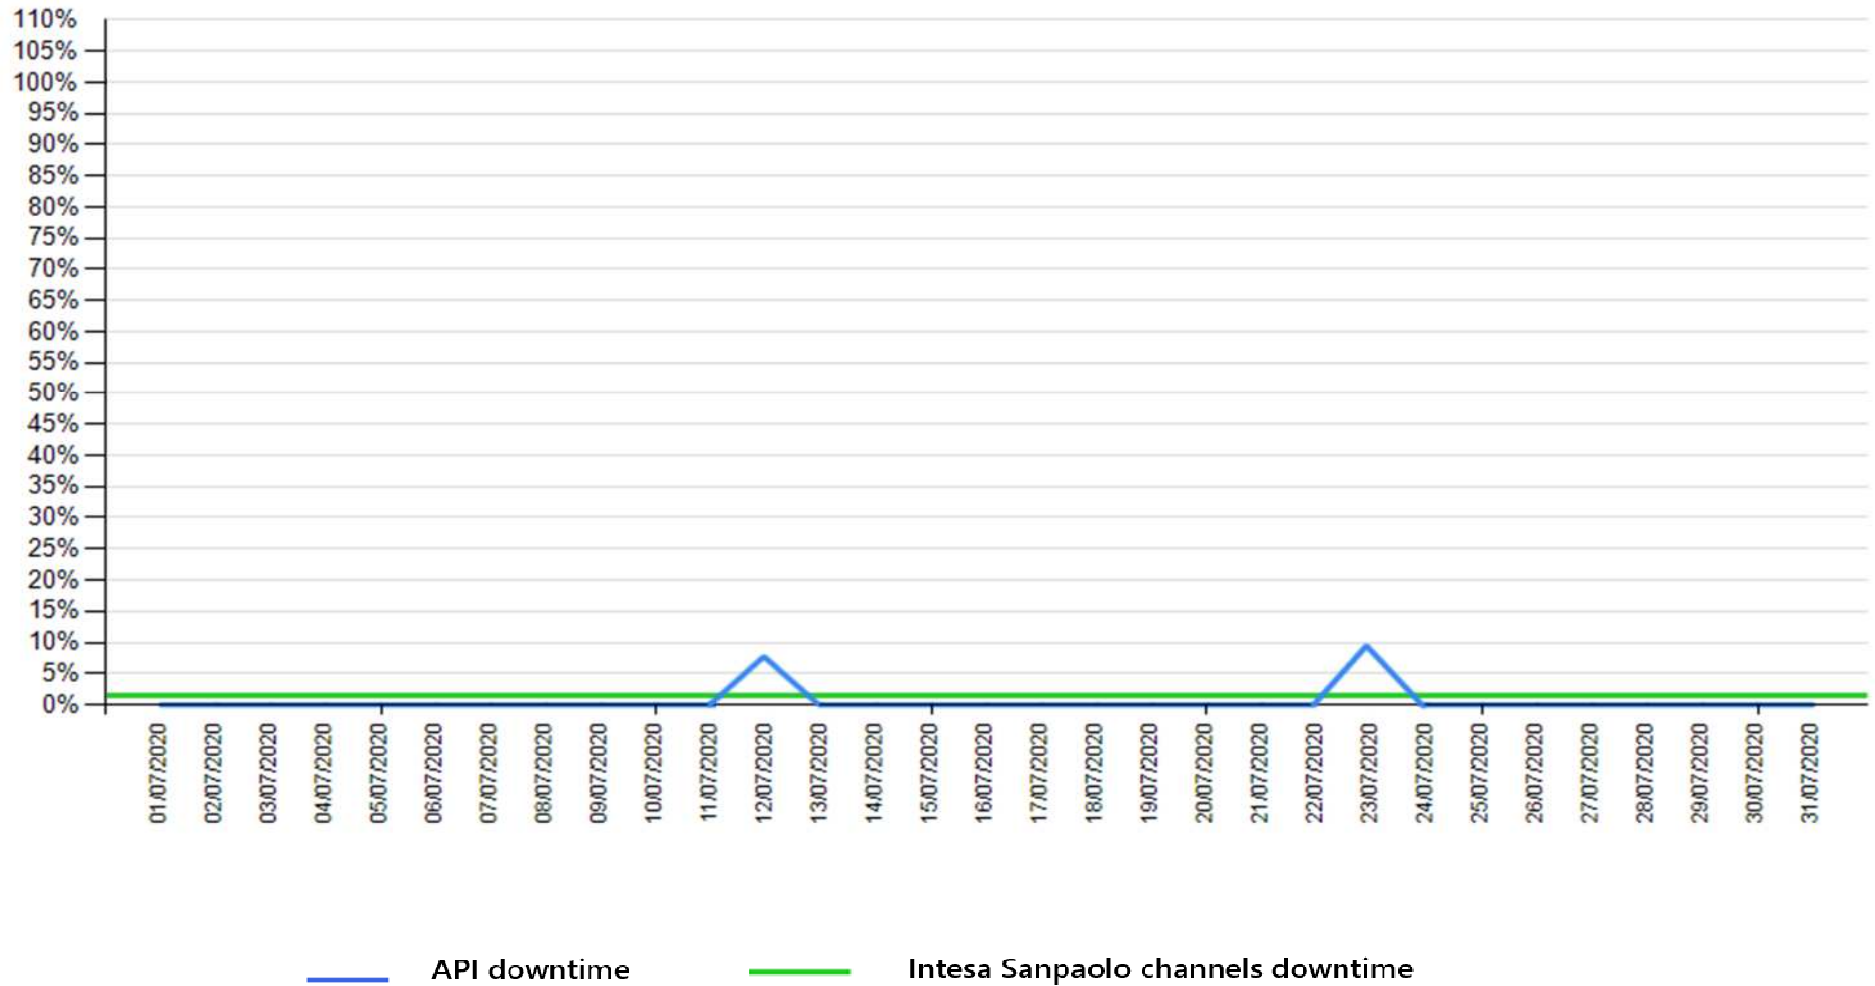

API downtime vs Intesa Sanpaolo online channels

- as of July 2020

API downtime vs Intesa Sanpaolo online channels

- as of August 2020

— API downtime

— Intesa Sanpaolo channels downtime

API downtime vs Intesa Sanpaolo online channels

- as of September 2020

— API downtime

— Intesa Sanpaolo channels downtime