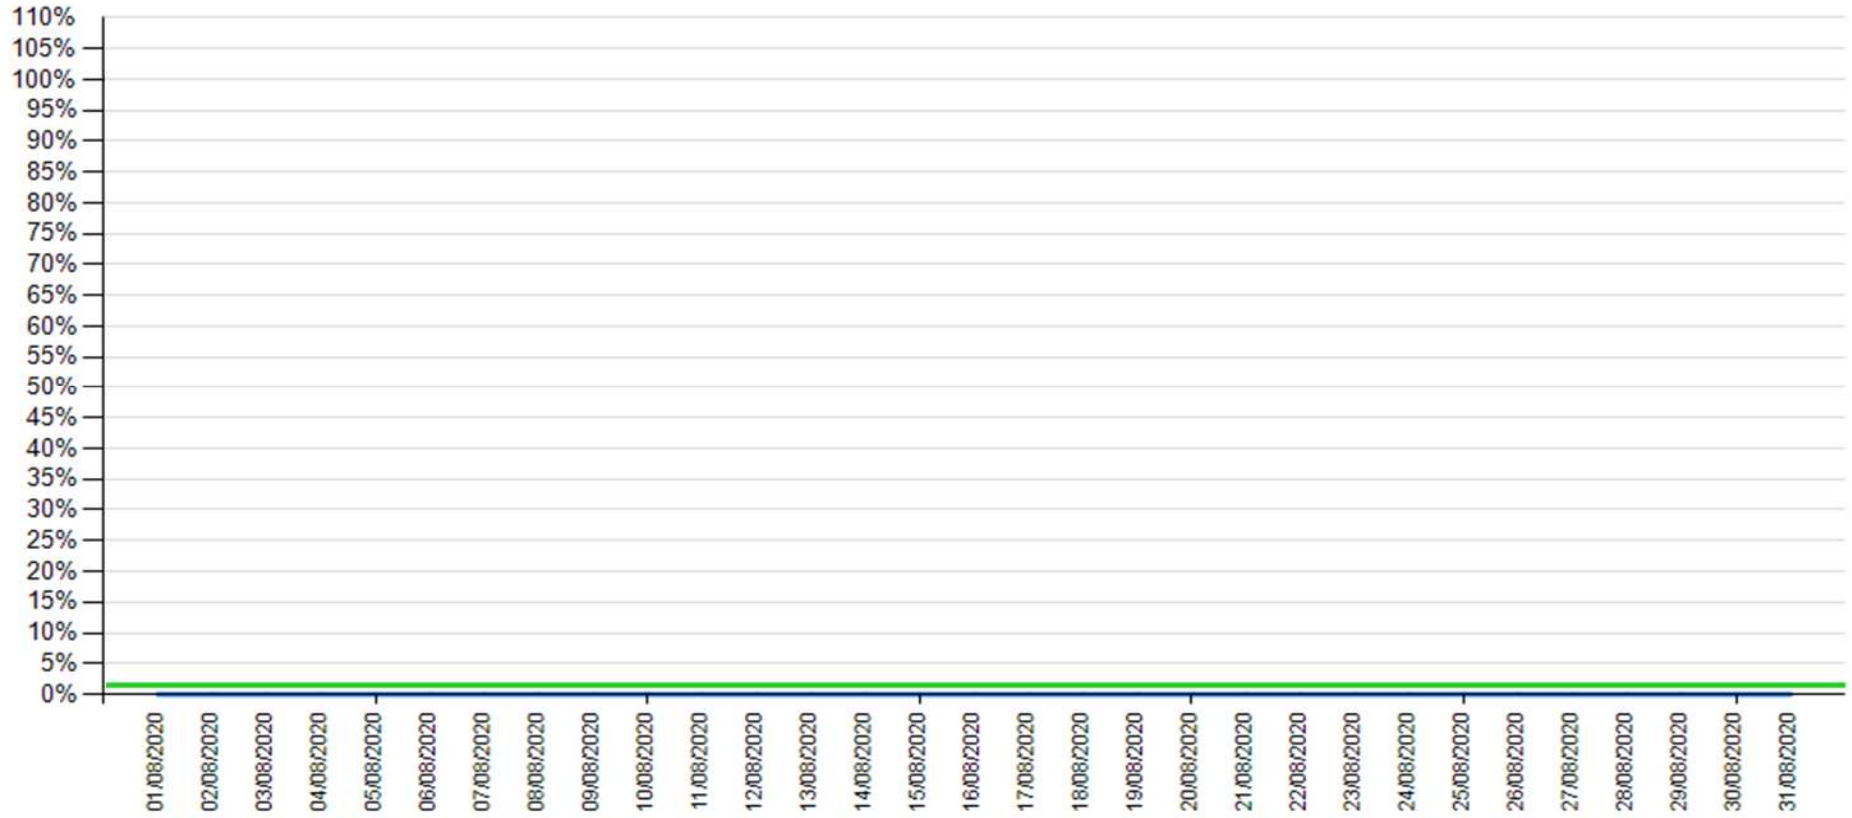

API downtime vs Intesa Sanpaolo online channels

- as of July 2020

API downtime vs Intesa Sanpaolo online channels

- as of August 2020

— API downtime

— Intesa Sanpaolo channels downtime

API downtime vs Intesa Sanpaolo online channels

- as of September 2020

— API downtime

— Intesa Sanpaolo channels downtime