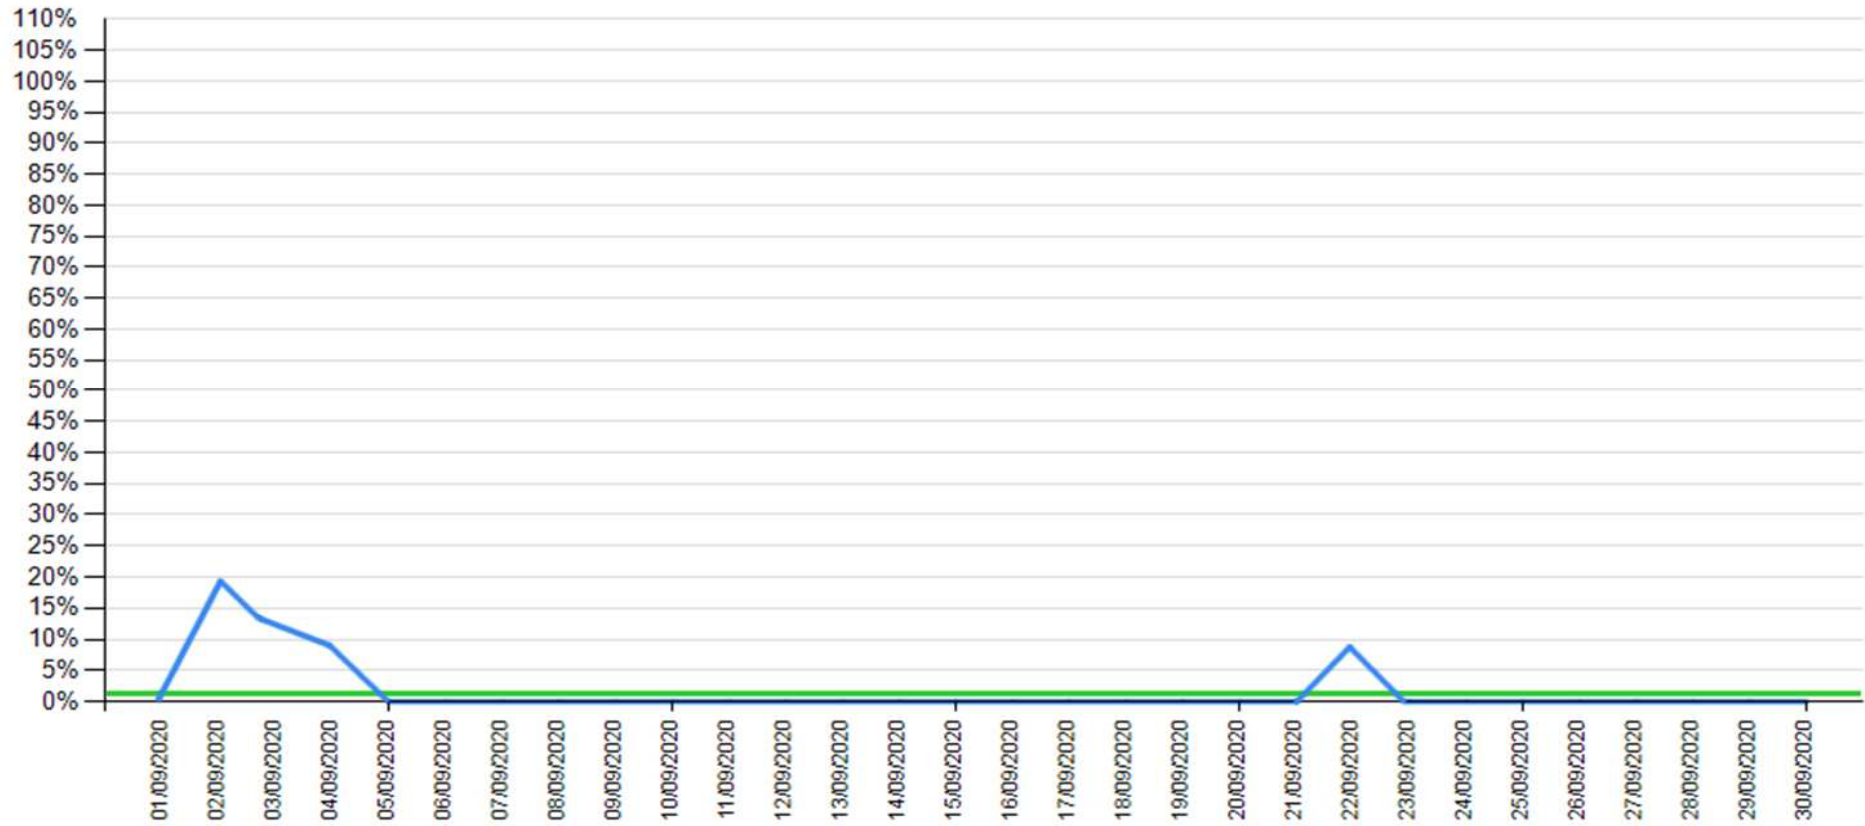

API downtime vs Intesa Sanpaolo online channels

- as of July 2020

API downtime vs Intesa Sanpaolo online channels

- as of August 2020

— API downtime

— Intesa Sanpaolo channels downtime

API downtime vs Intesa Sanpaolo online channels

- as of September 2020

— API downtime

— Intesa Sanpaolo channels downtime