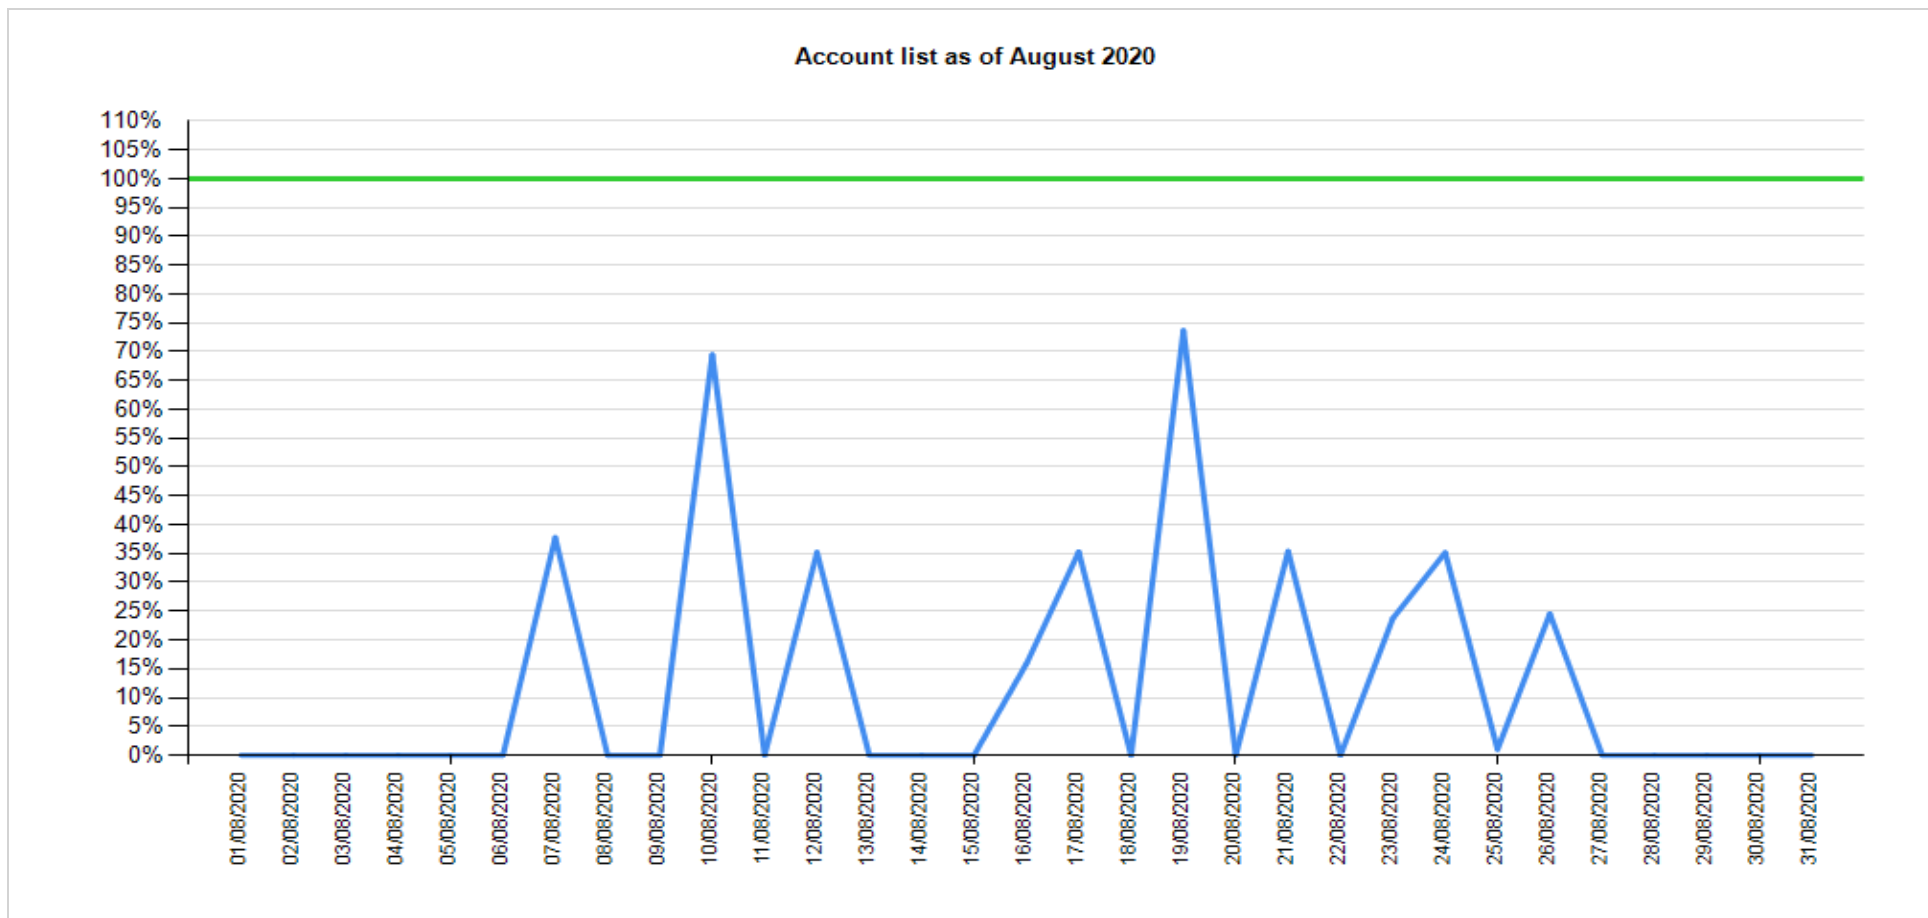

API error rate vs Intesa Sanpaolo online channels

Reference period: July 2020, August 2020, September 2020

API error rate

Intesa Sanpaolo channels error rate

API normalized error rate exceeds Intesa Sanpaolo online channels normalized error rate

API error rate vs Intesa Sanpaolo online channels

Account list as of July 2020

— API error rate

— Intesa Sanpaolo channels error rate

API error rate vs Intesa Sanpaolo online channels

— API error rate

— Intesa Sanpaolo channels error rate