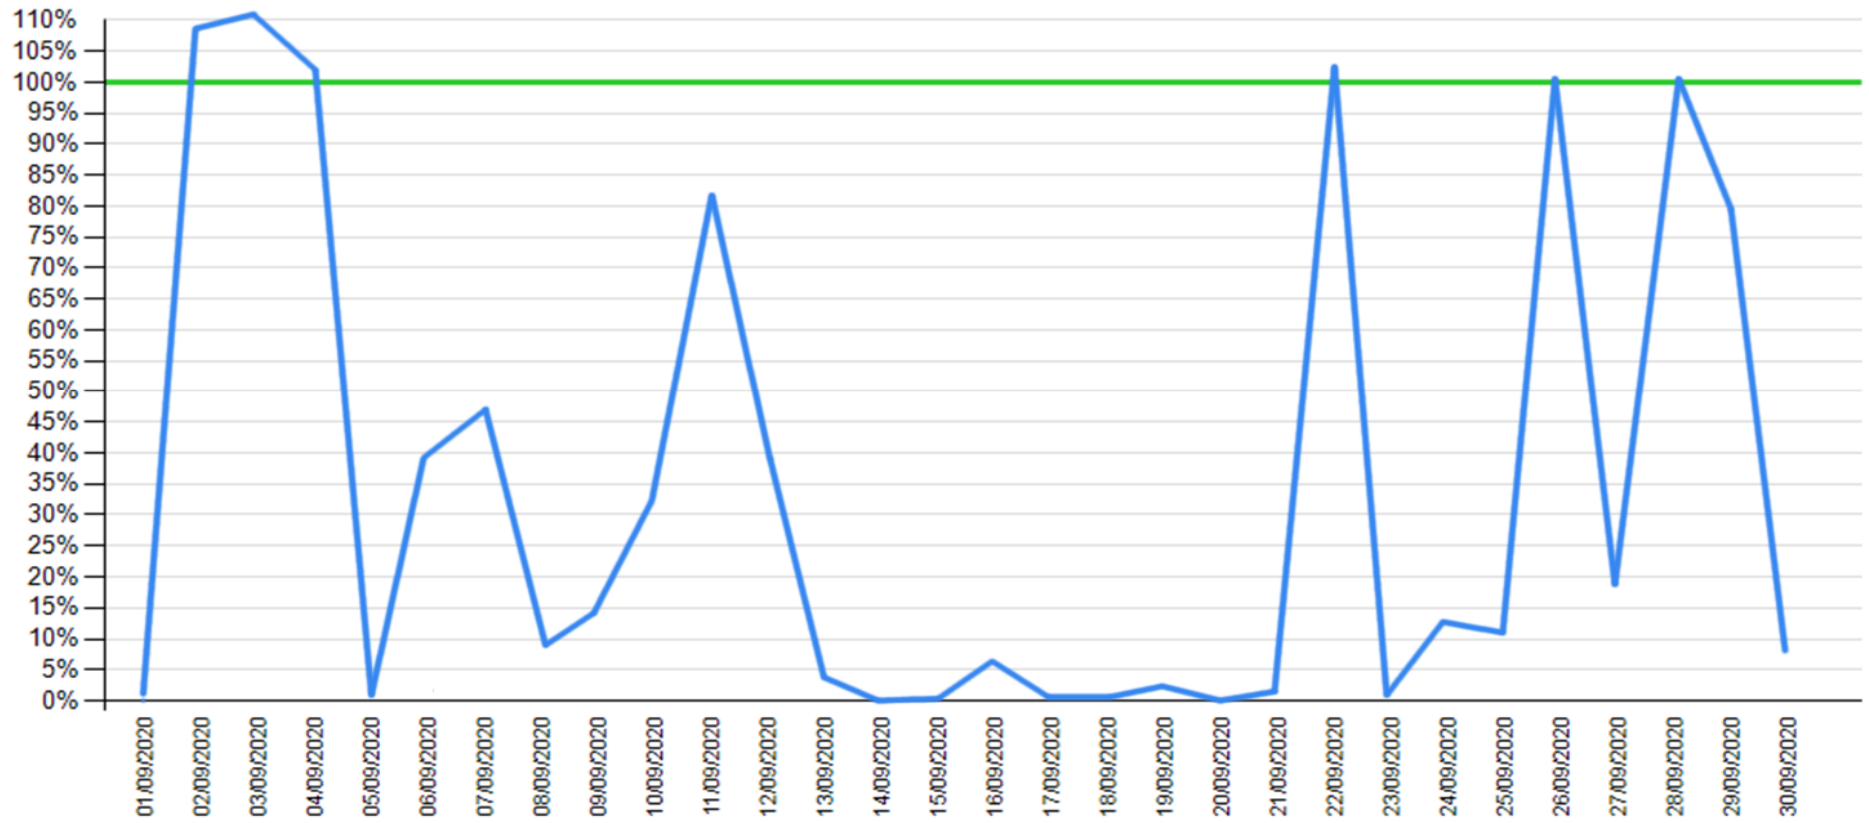

API error rate vs Intesa Sanpaolo online channels

Balance as of September 2020

— API error rate

— Intesa Sanpaolo channels error rate