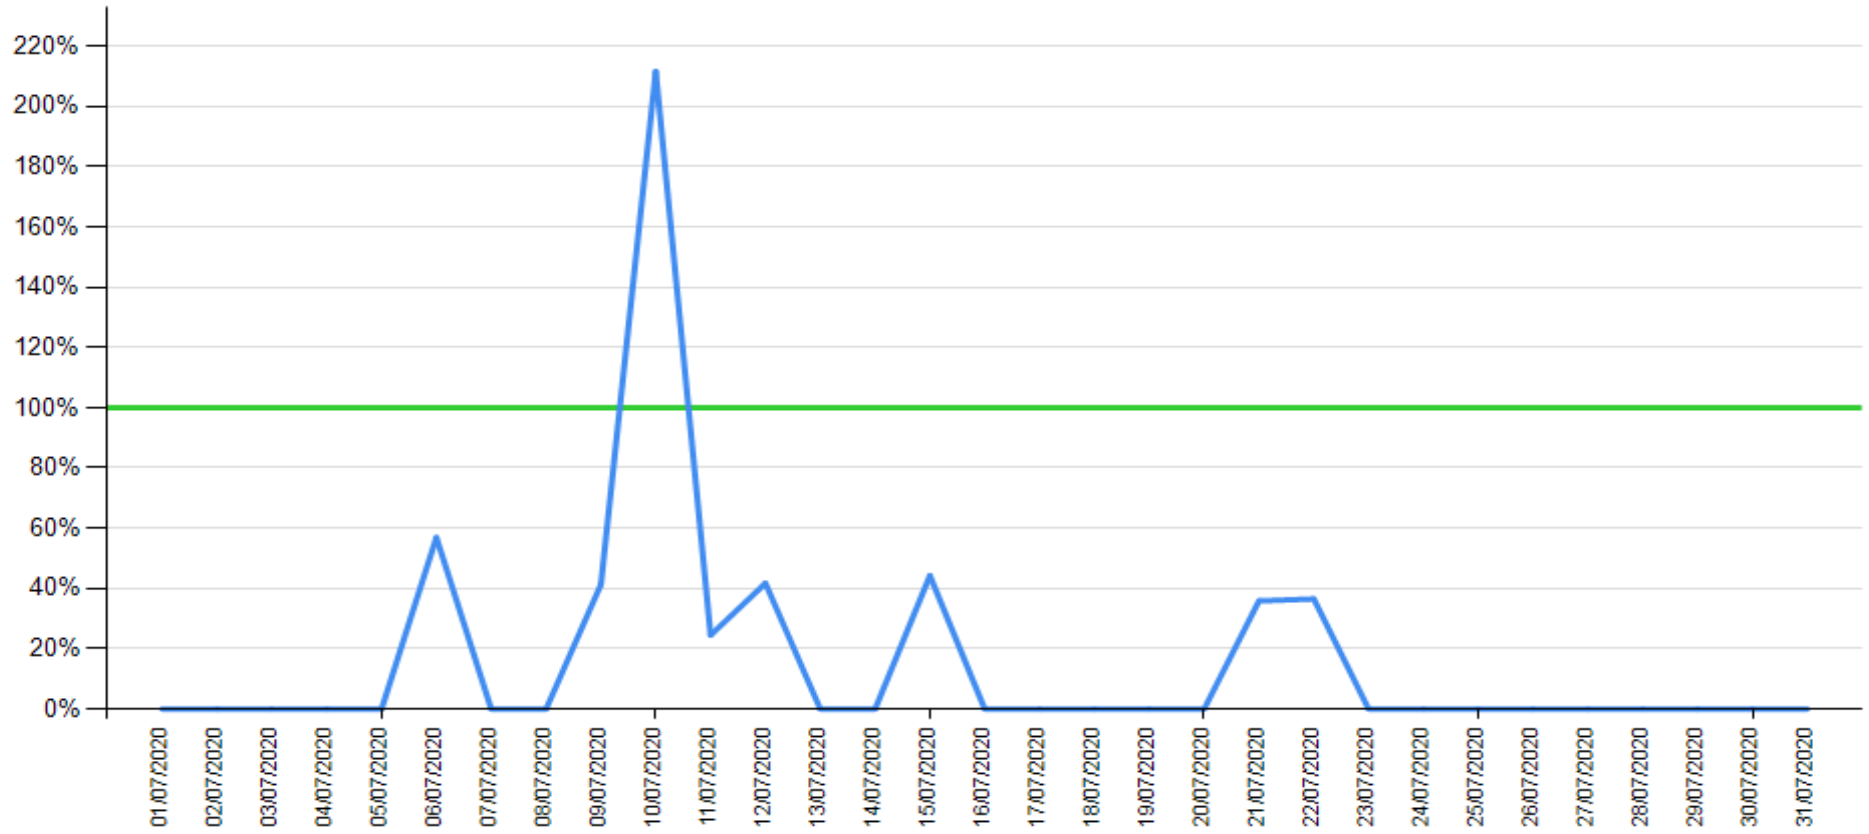

API error rate vs Intesa Sanpaolo online channels

Account list as of July 2020

— API error rate

— Intesa Sanpaolo channels error rate