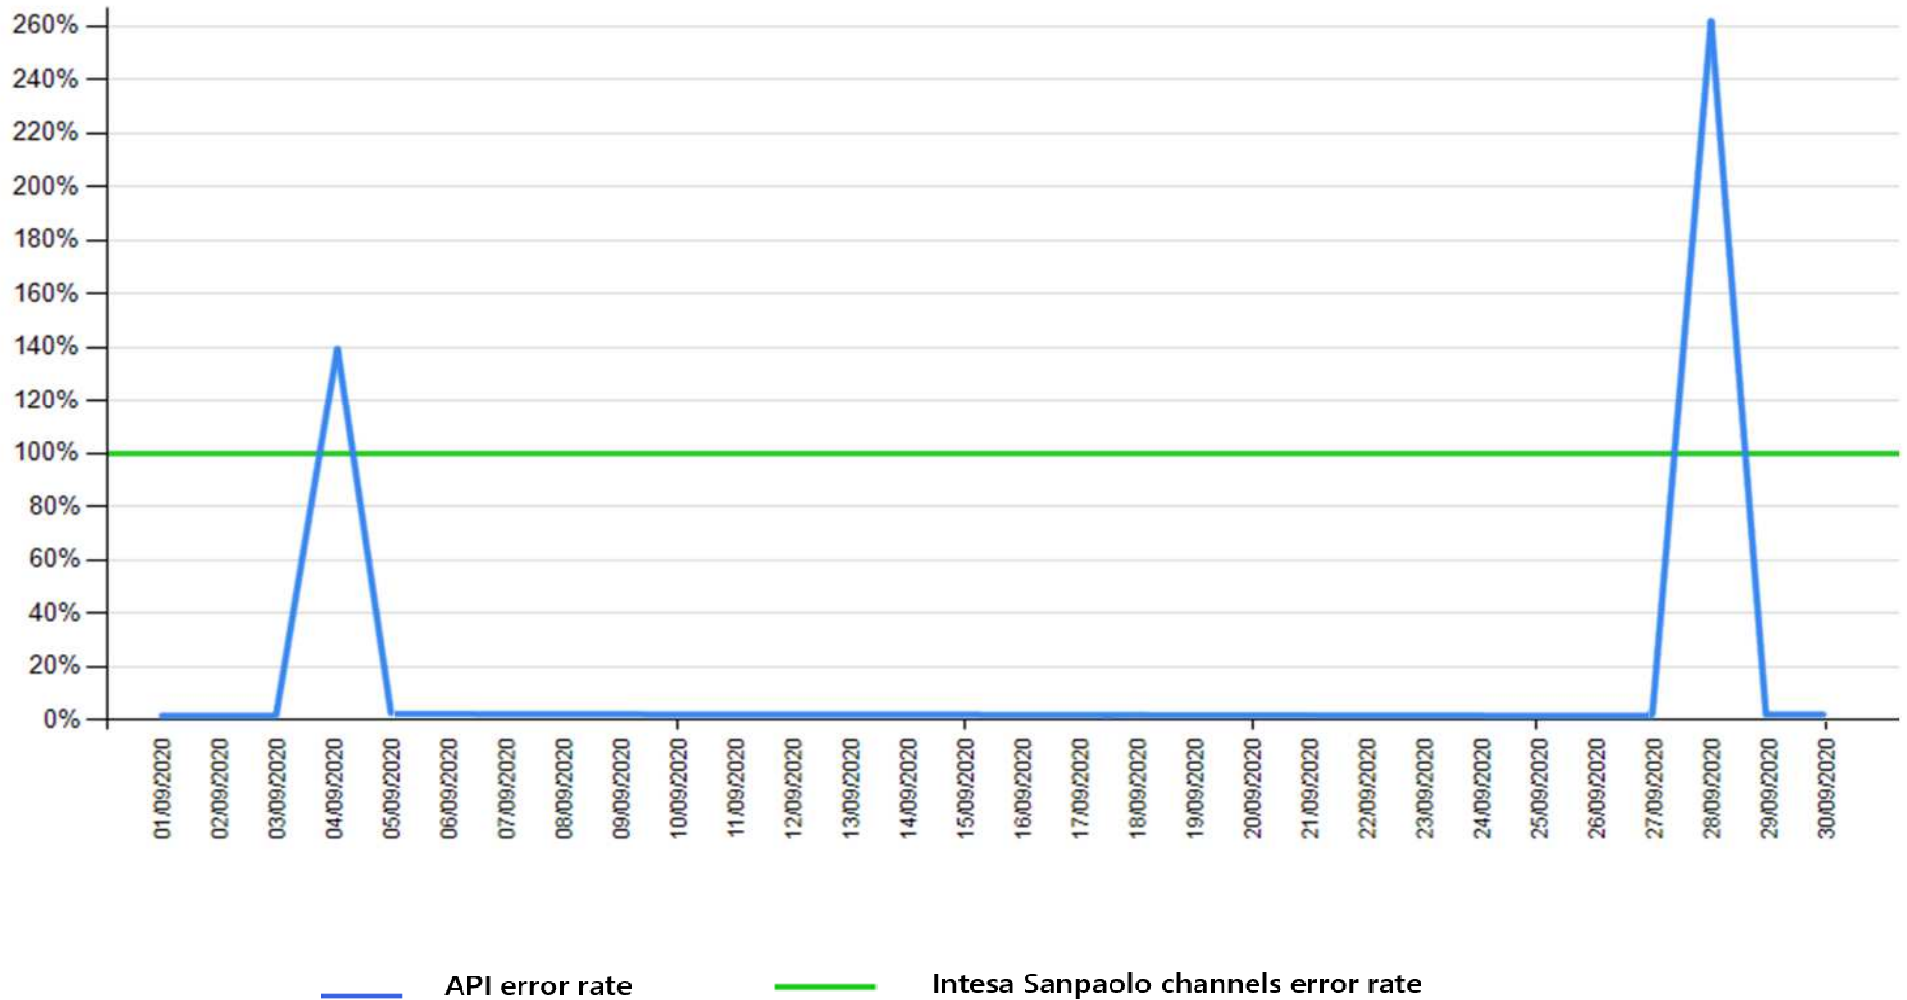

API error rate vs Intesa Sanpaolo online channels

Payment as of September 2020