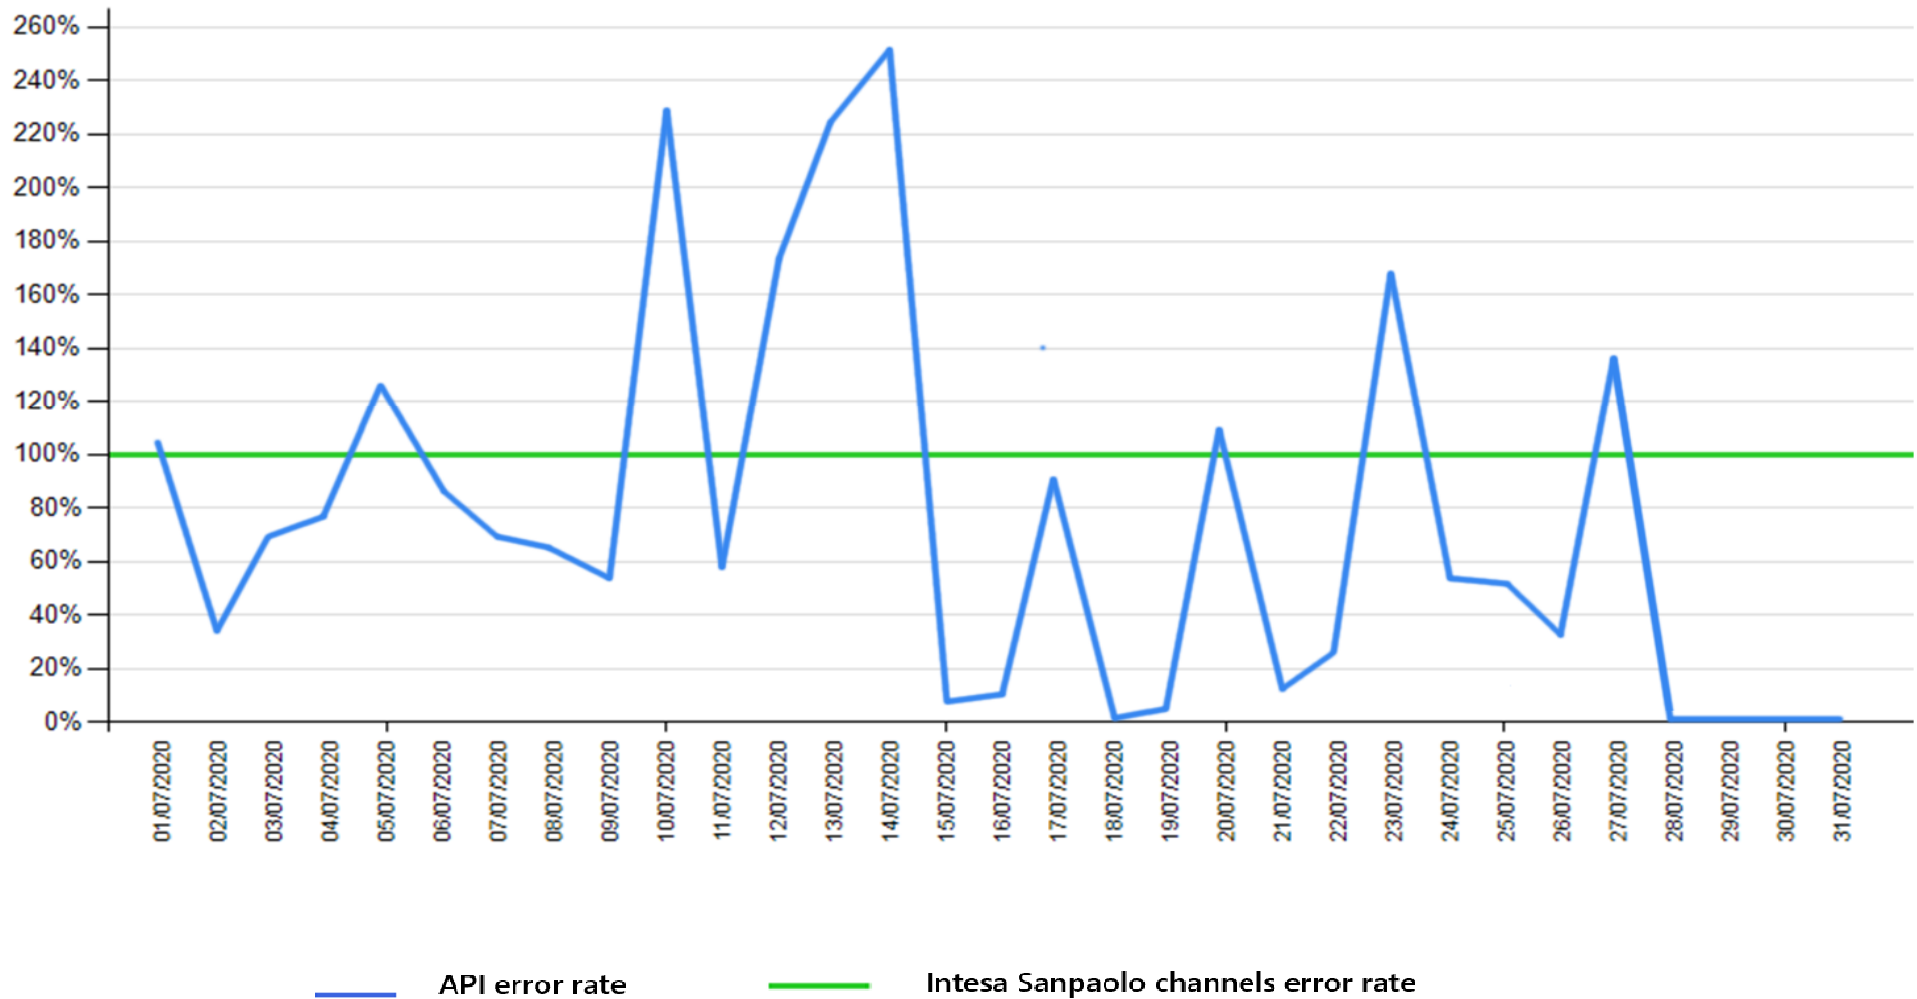

API error rate vs Intesa Sanpaolo online channels

Balance as of July 2020