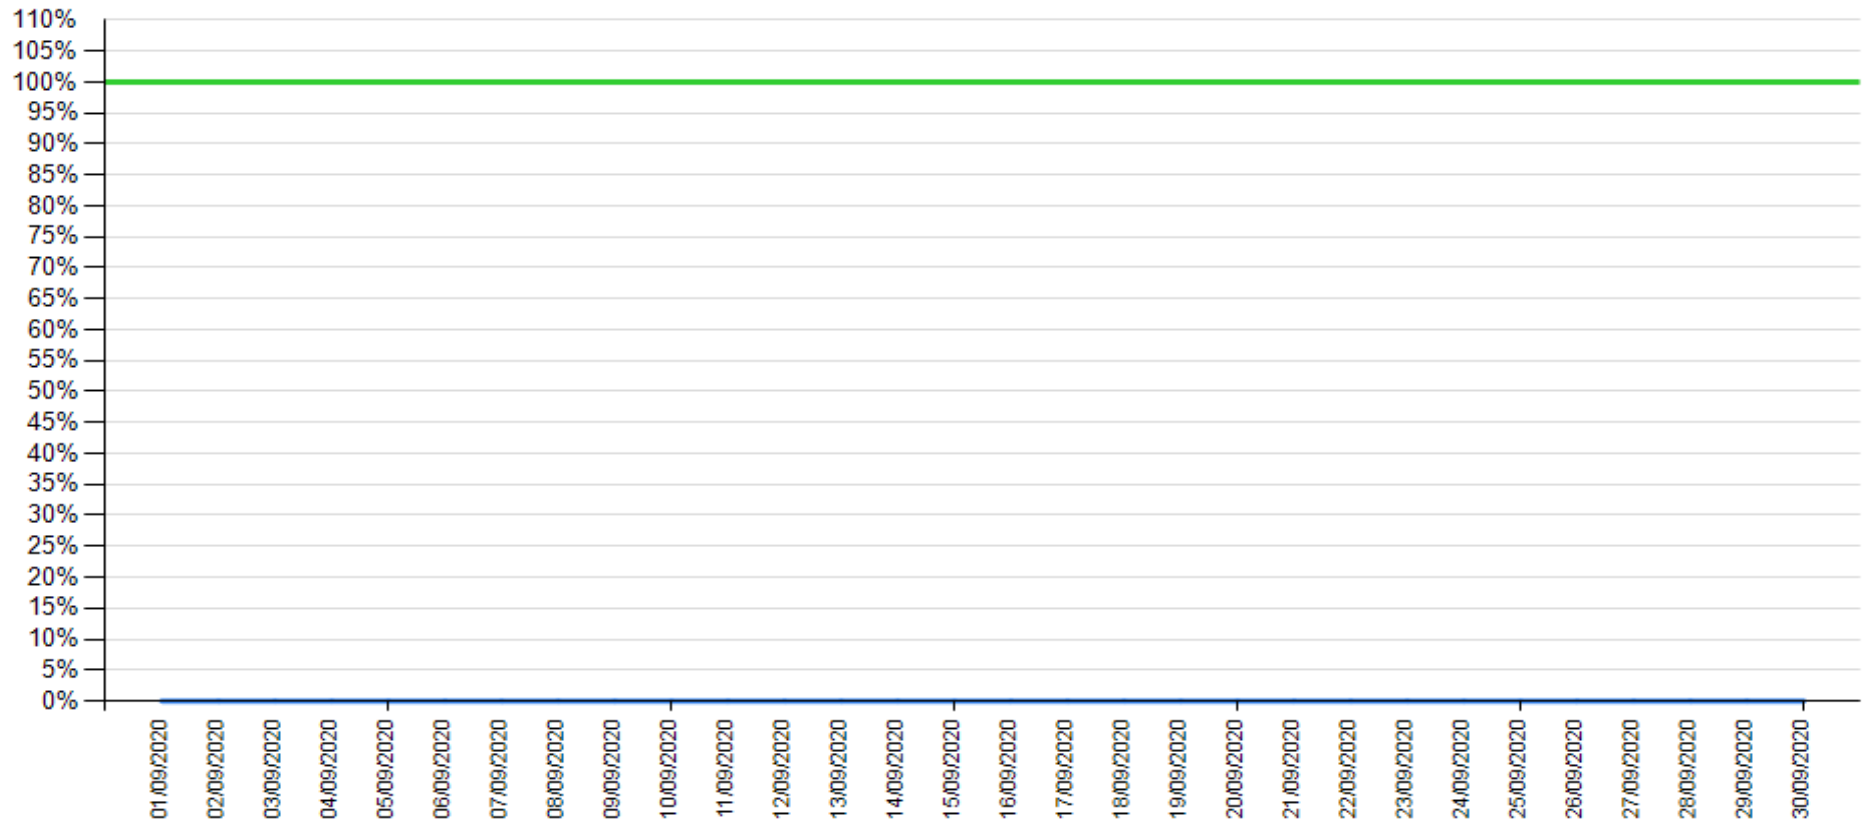

API error rate vs Intesa Sanpaolo online channels

Fund Check as of September 2020

— API error rate

— Intesa Sanpaolo channels error rate