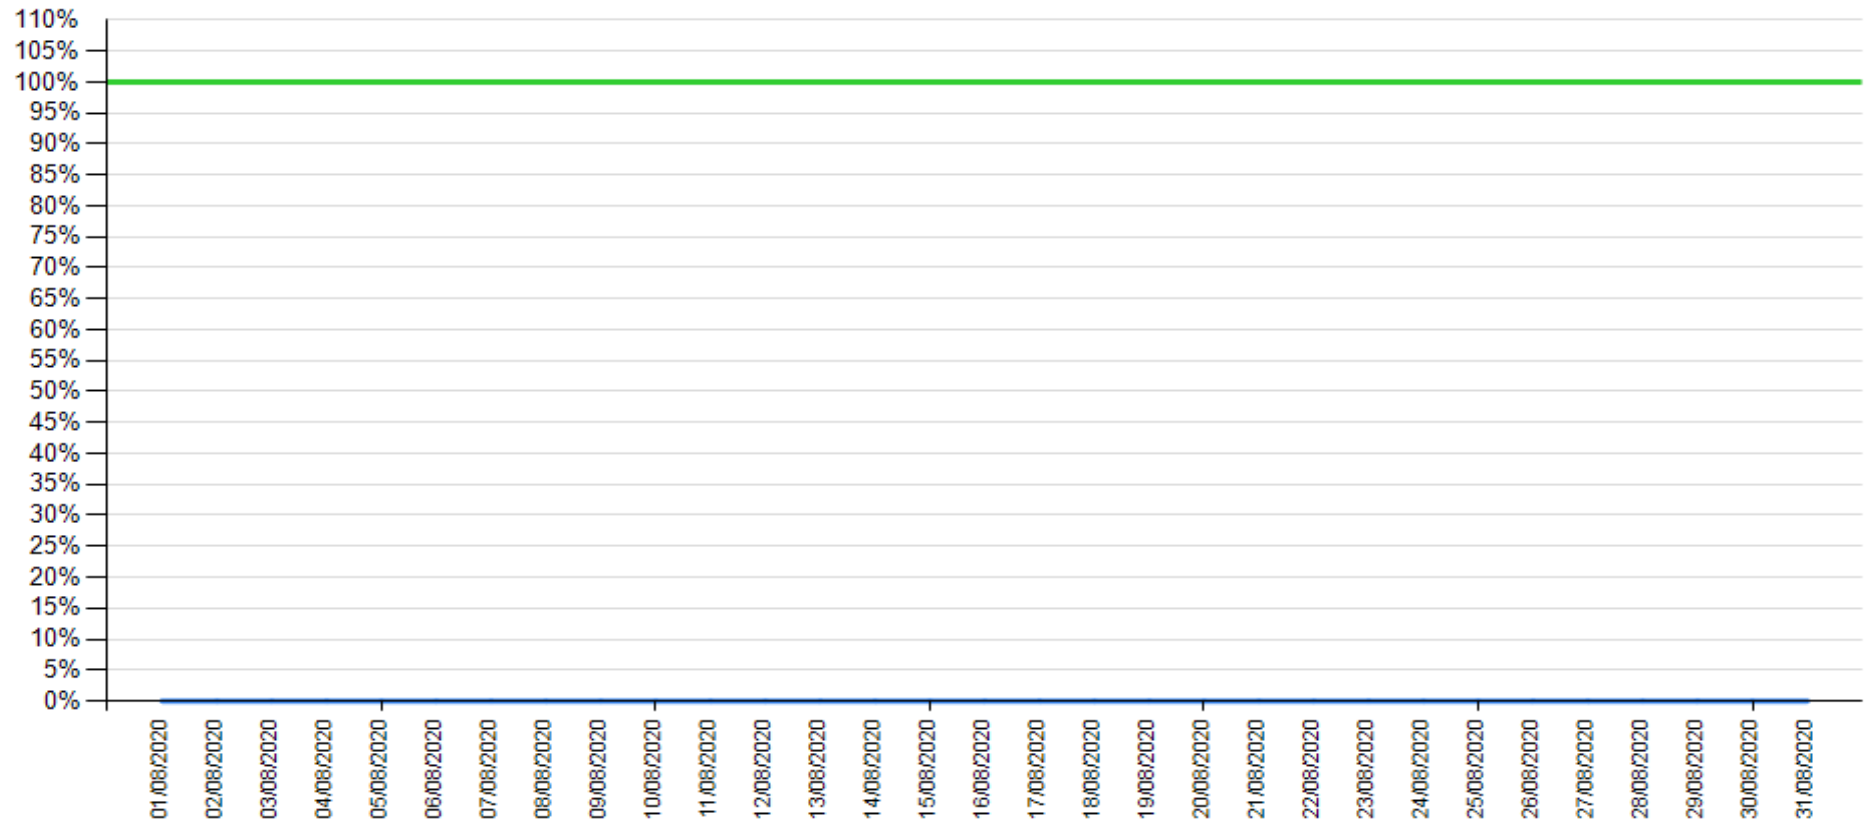

API error rate vs Intesa Sanpaolo online channels

Payment as of August 2020

API error rate

Intesa Sanpaolo channels error rate