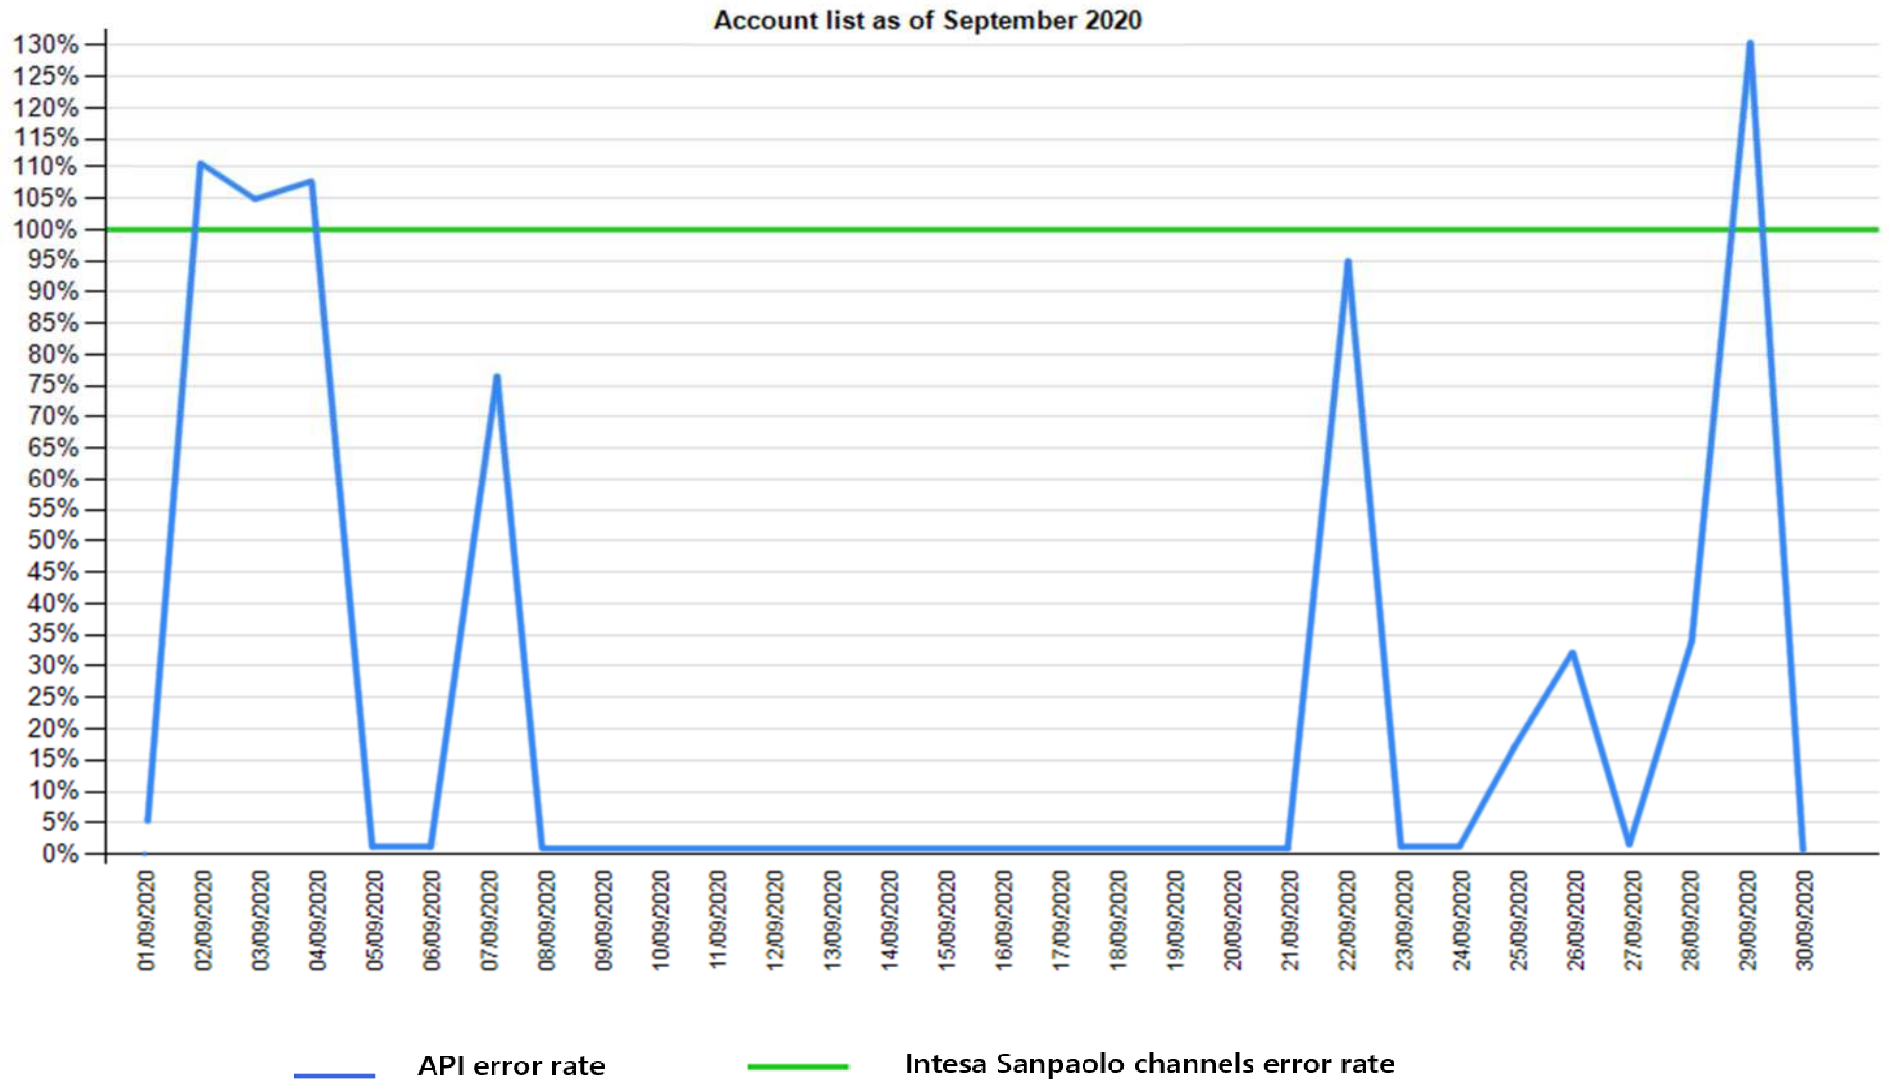

API error rate vs Intesa Sanpaolo online channels