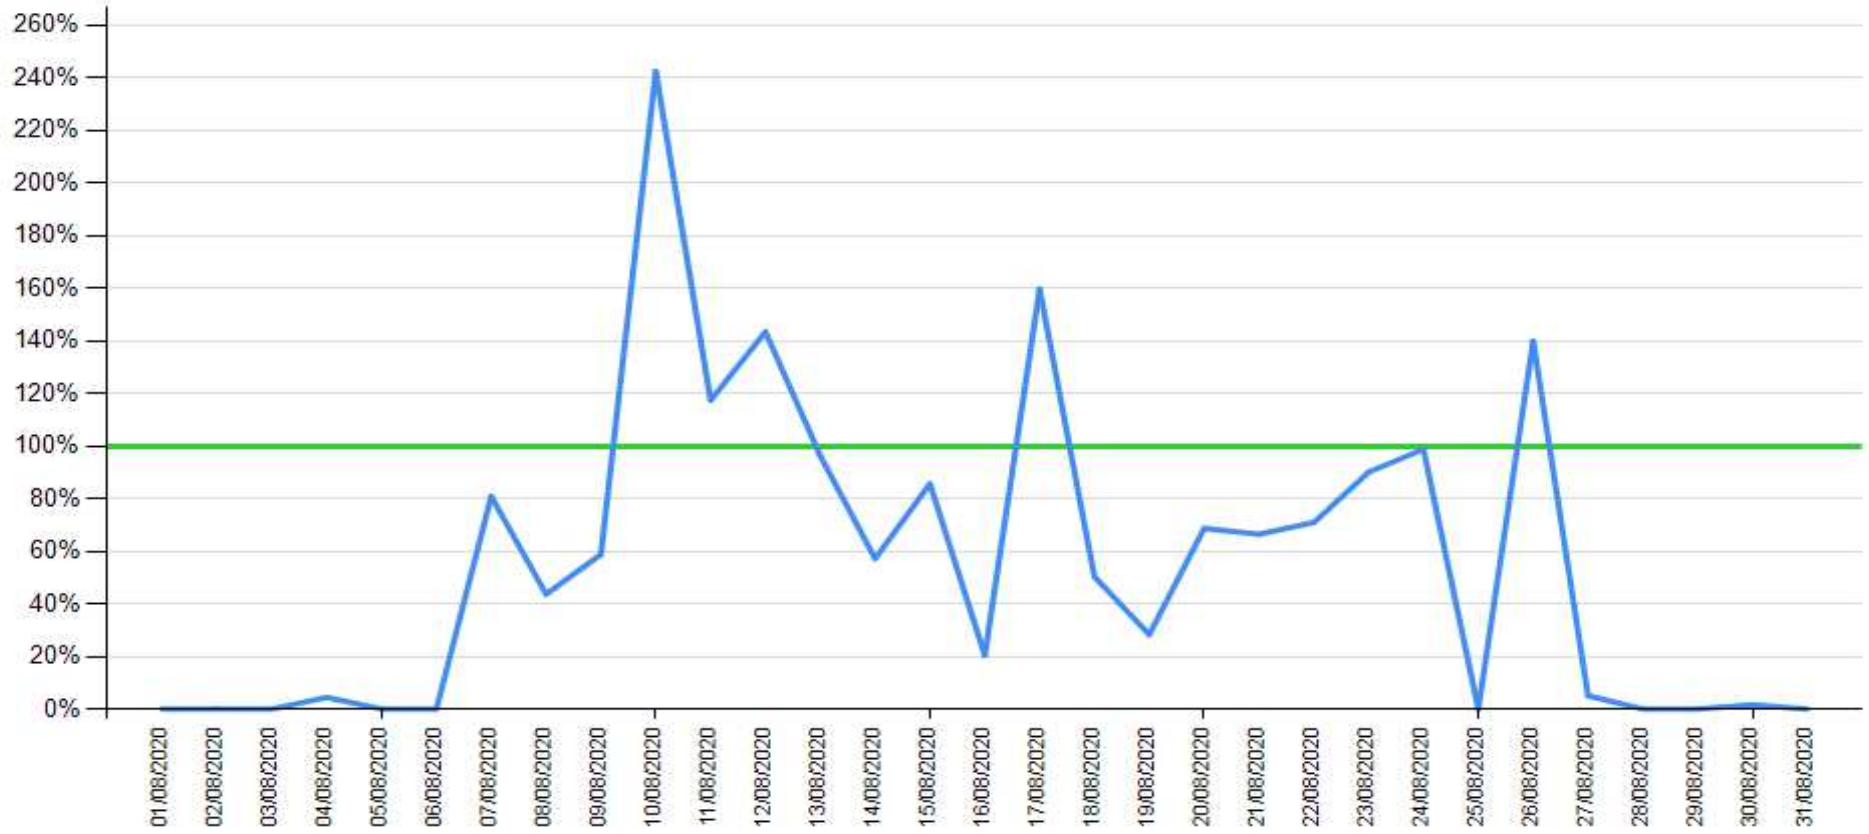

API error rate vs Intesa Sanpaolo online channels

API error rate vs Intesa Sanpaolo online channels

Balance as of July 2020

API error rate vs Intesa Sanpaolo online channels

Balance as of August 2020

— API error rate

— Intesa Sanpaolo channels error rate

API error rate vs Intesa Sanpaolo online channels

Balance as of September 2020

— API error rate

— Intesa Sanpaolo channels error rate

API error rate vs Intesa Sanpaolo online channels