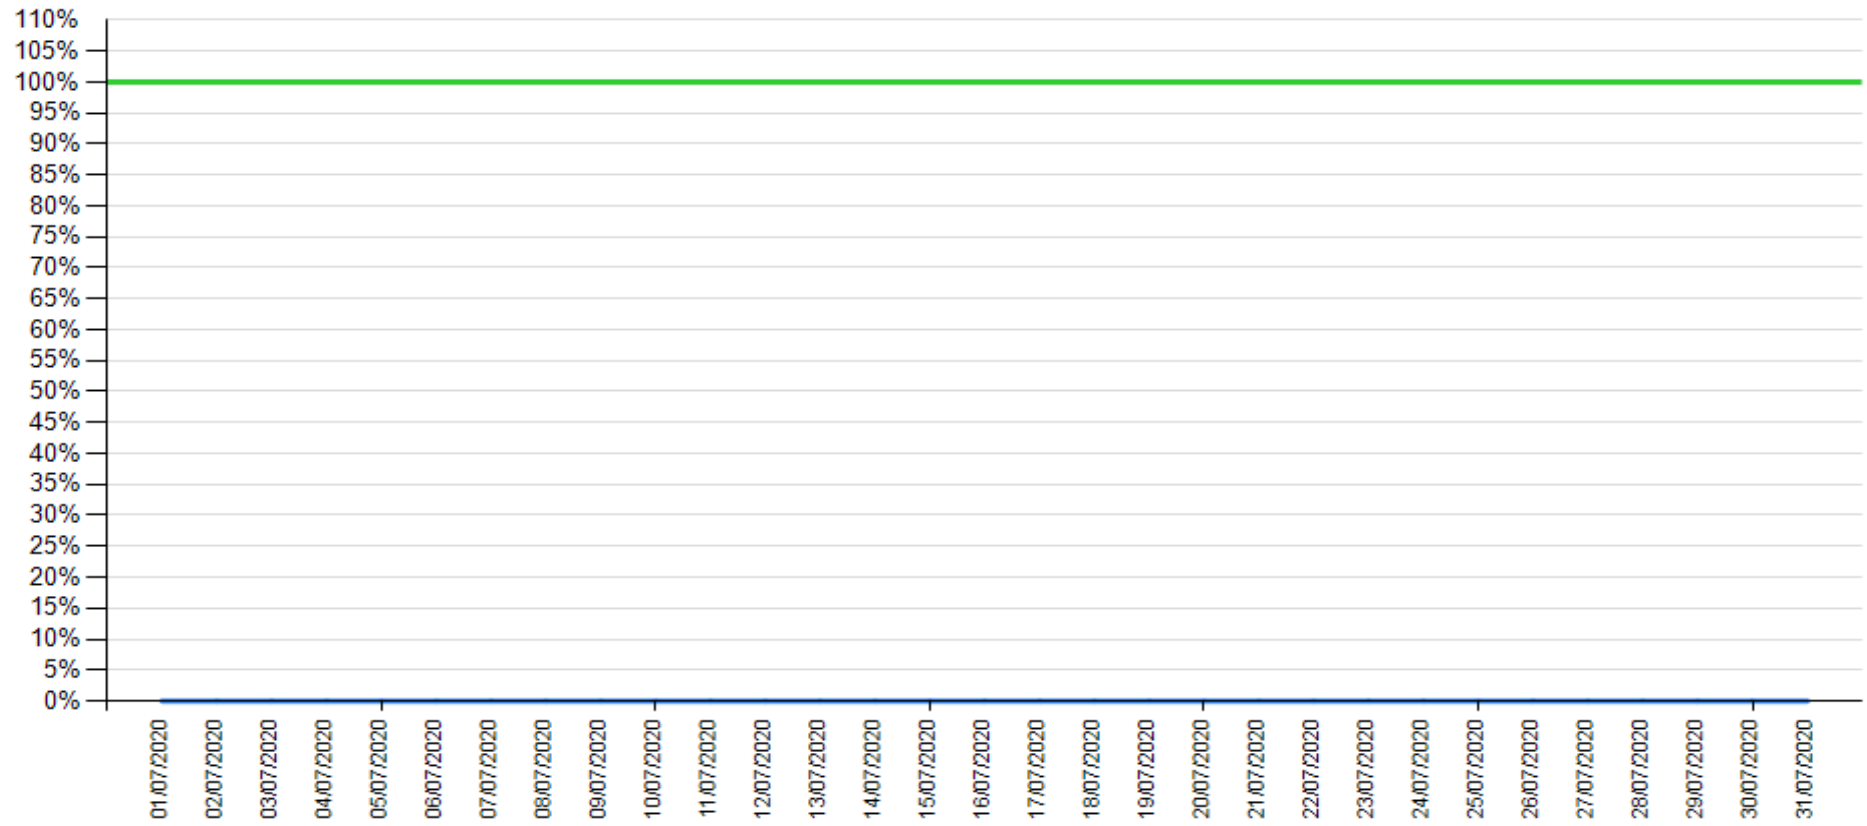

API error rate vs Intesa Sanpaolo online channels

Fund Check as of July 2020

— API error rate

— Intesa Sanpaolo channels error rate