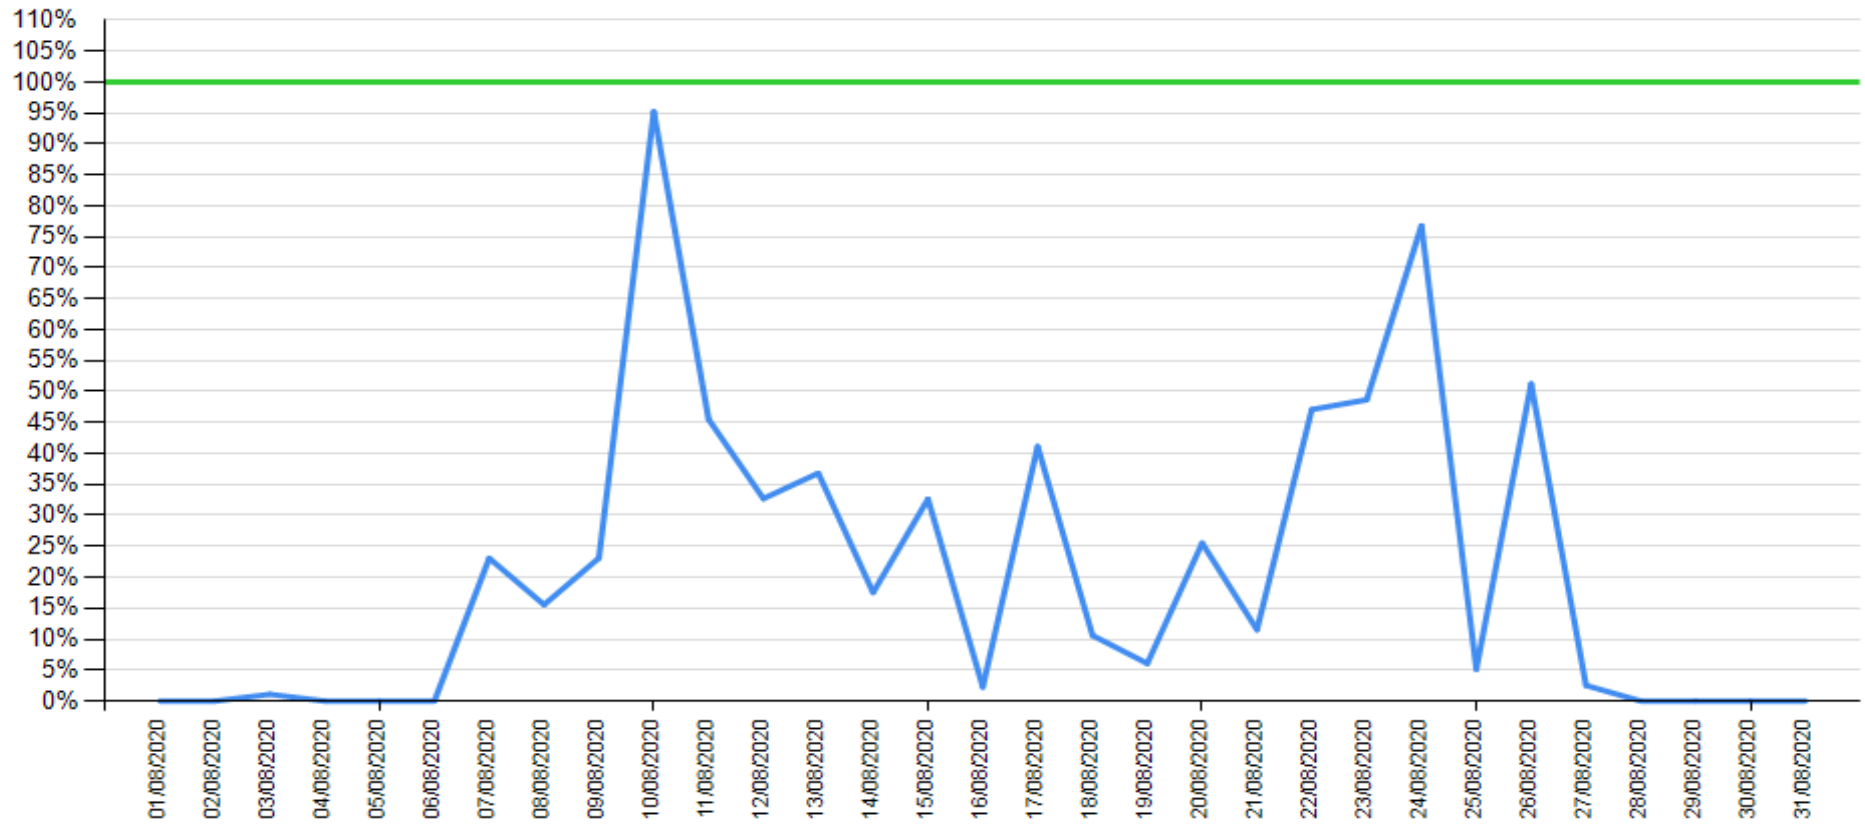

API error rate vs Intesa Sanpaolo online channels

Transaction list as of August 2020

— API error rate

— Intesa Sanpaolo channels error rate