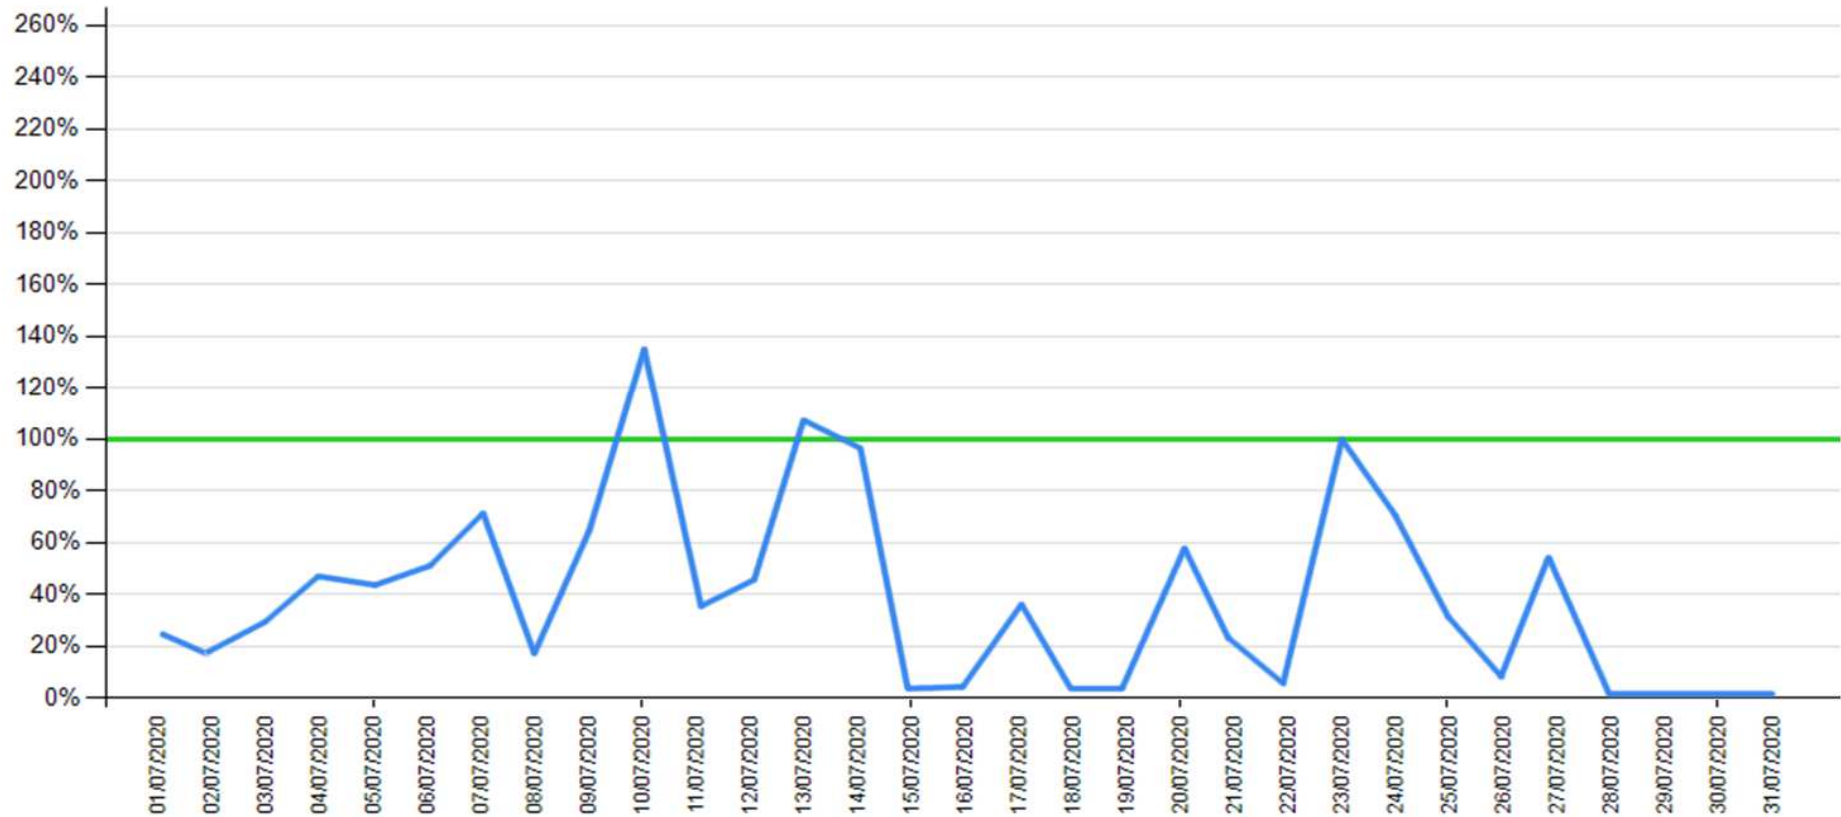

API error rate vs Intesa Sanpaolo online channels

Transaction list as of July 2020

— API error rate

— Intesa Sanpaolo channels error rate