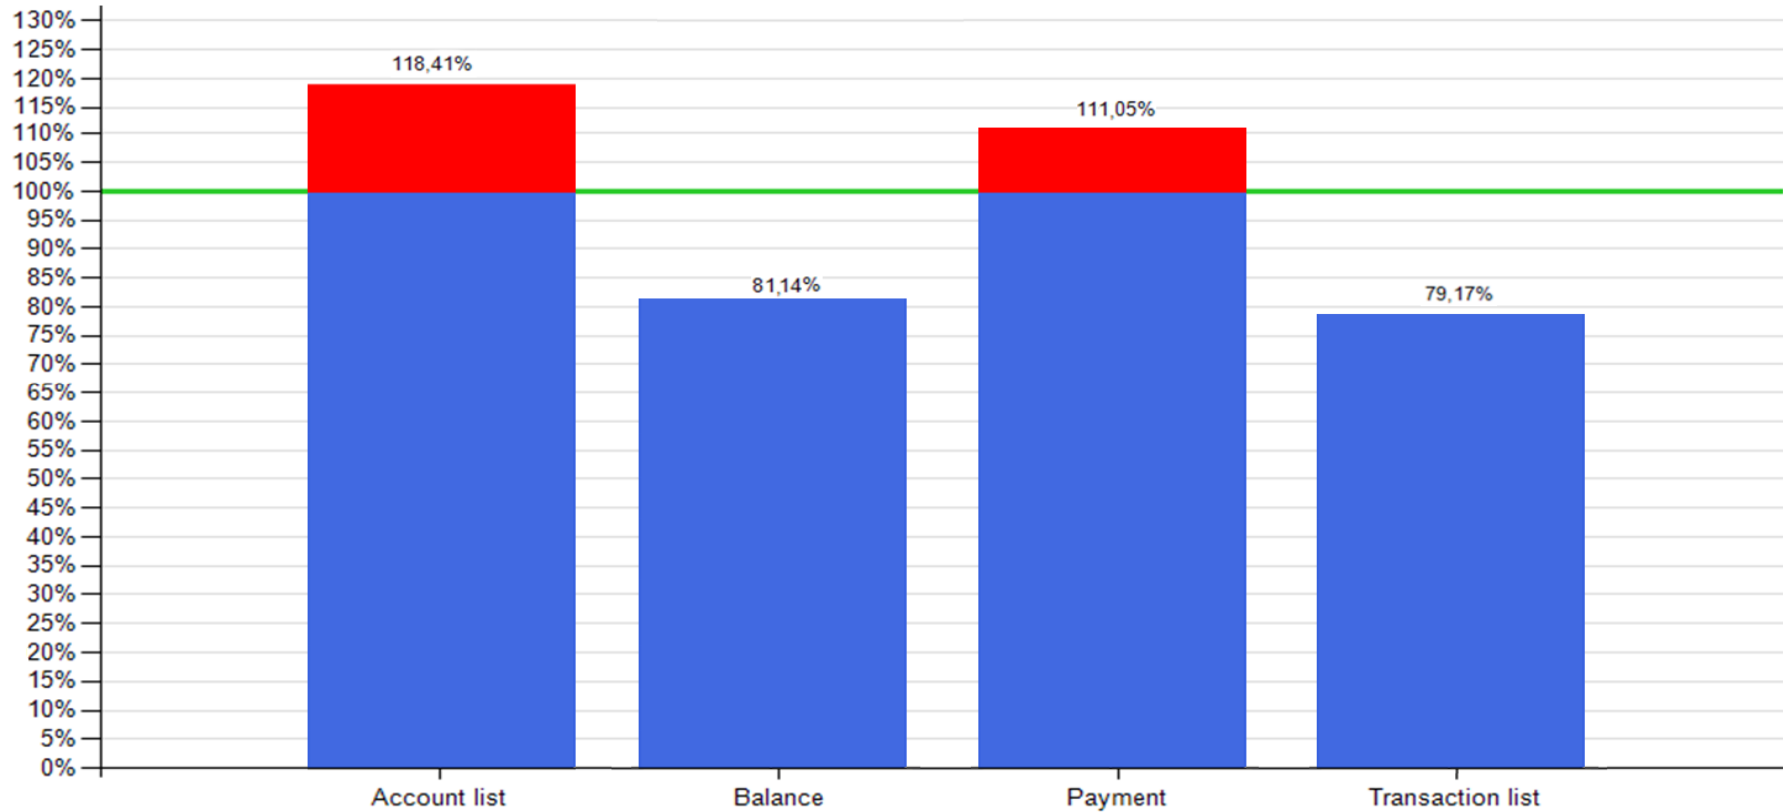

API error rate vs Intesa Sanpaolo online channels

Reference period: July 2020, August 2020, September 2020

API error rate

Intesa Sanpaolo channels error rate

API normalized error rate exceeds Intesa Sanpaolo online channels normalized error rate

API error rate vs Intesa Sanpaolo online channels

Account list as of July 2020

— API error rate

— Intesa Sanpaolo channels error rate

API error rate vs Intesa Sanpaolo online channels

— API error rate

— Intesa Sanpaolo channels error rate