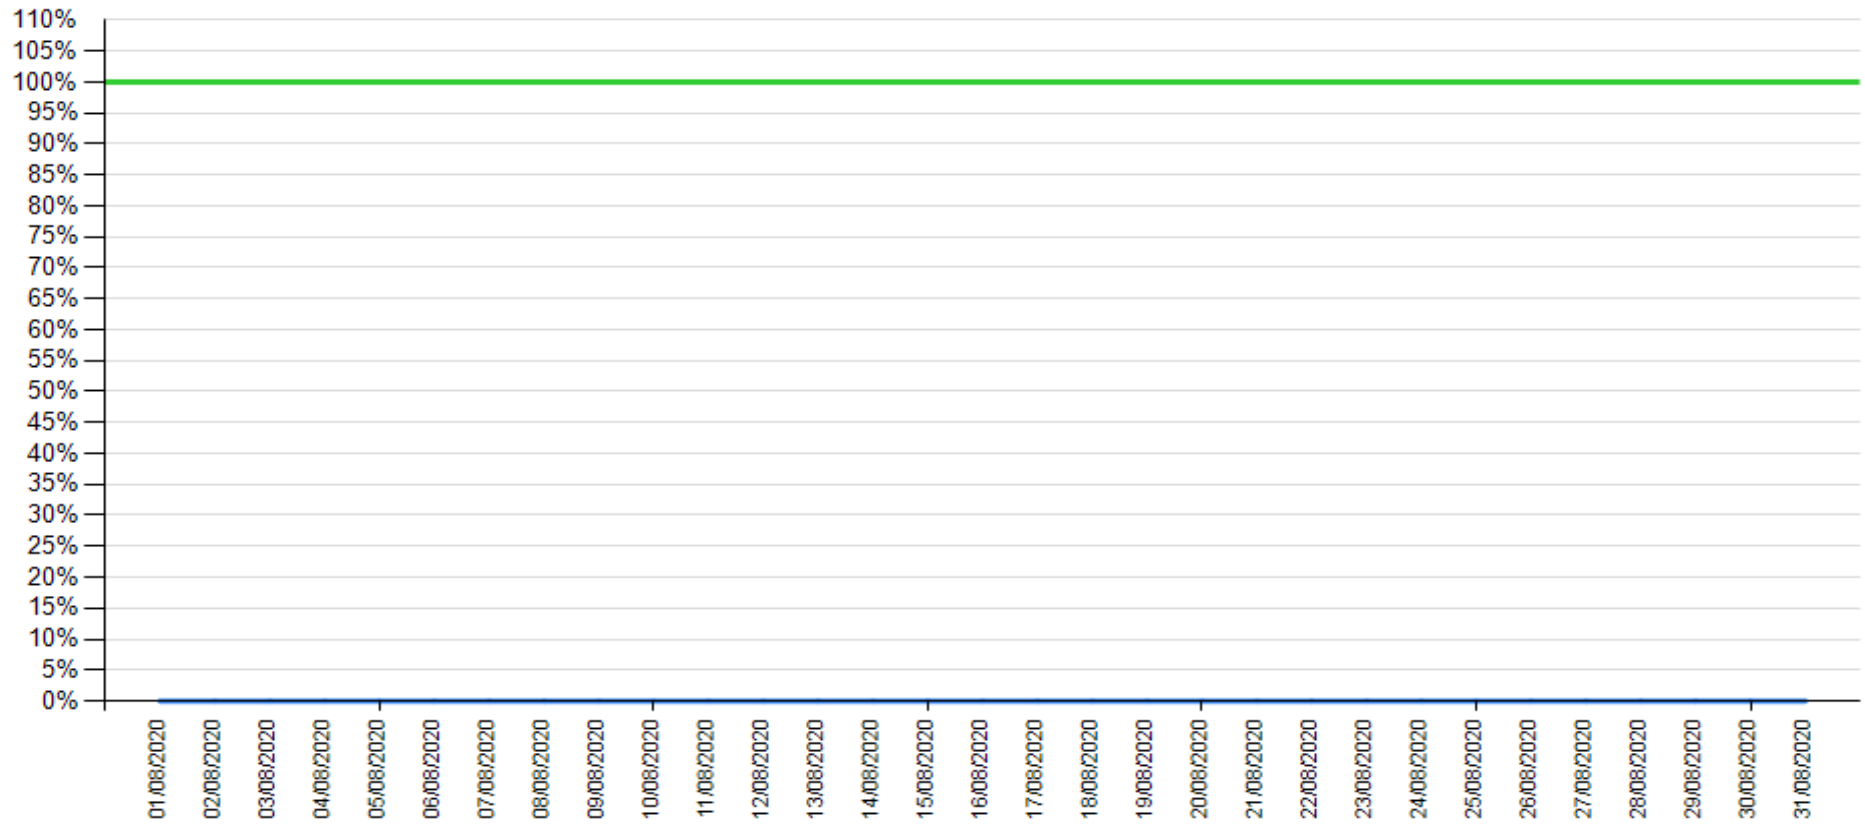

Fund Check as of July 2020

— API error rate

— Intesa Sanpaolo channels error rate

API error rate vs Intesa Sanpaolo online channels

Fund Check as of August 2020

— API error rate

— Intesa Sanpaolo channels error rate