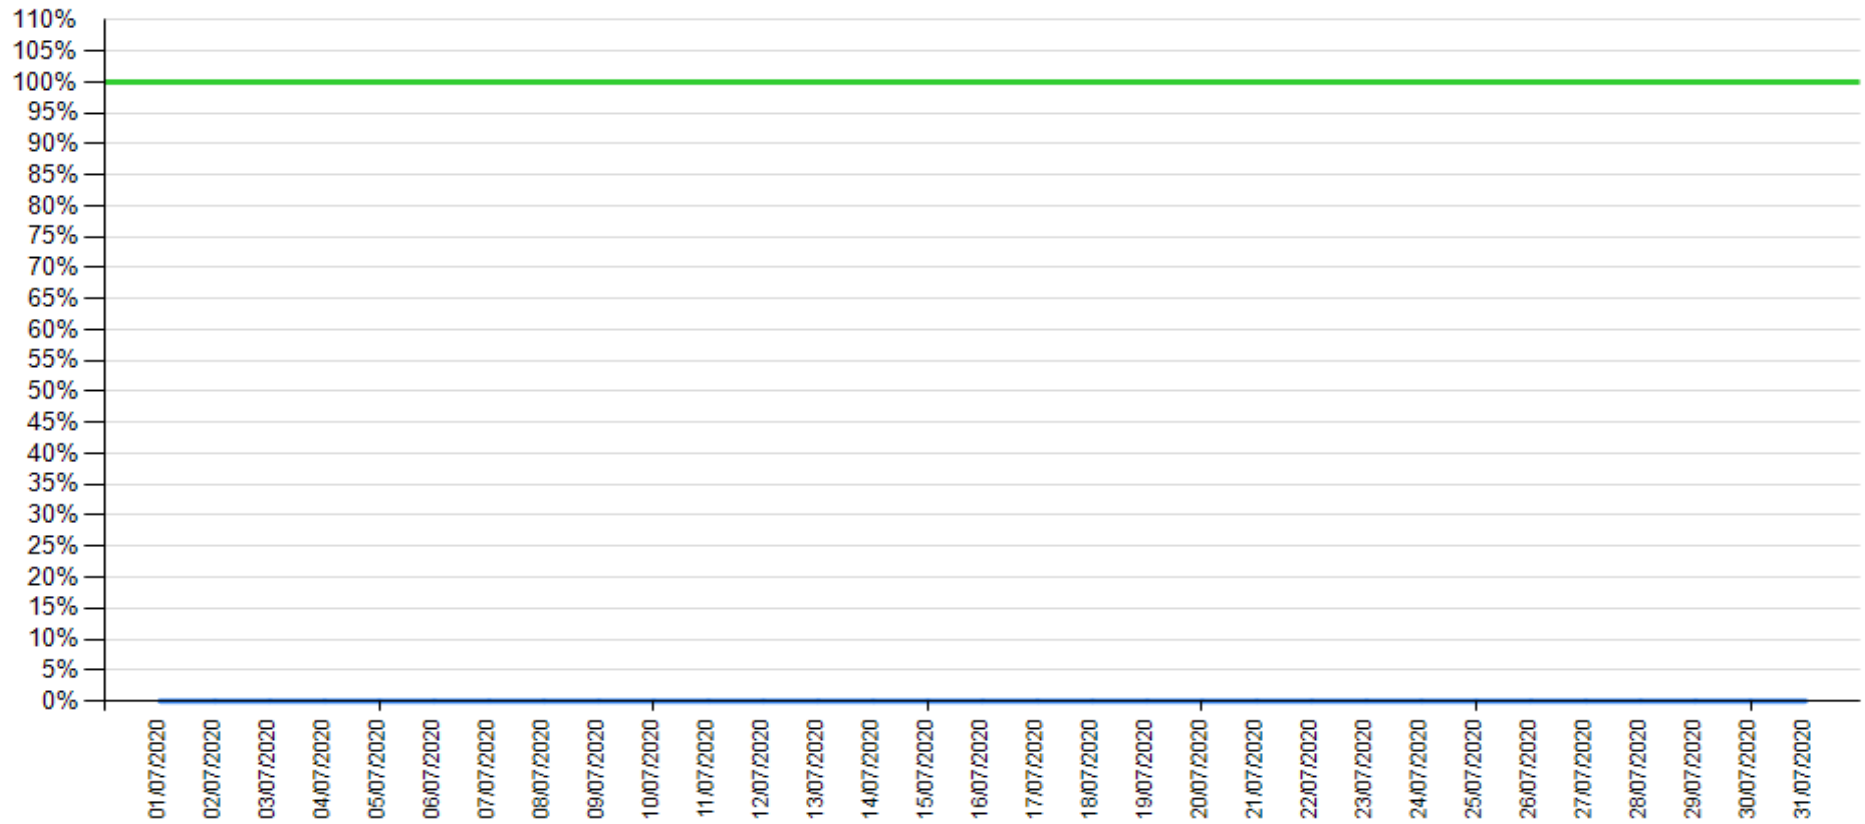

API error rate vs Intesa Sanpaolo online channels

Fund Check as of September 2020

— API error rate

— Intesa Sanpaolo channels error rate

API error rate vs Intesa Sanpaolo online channels

Payment as of July 2020