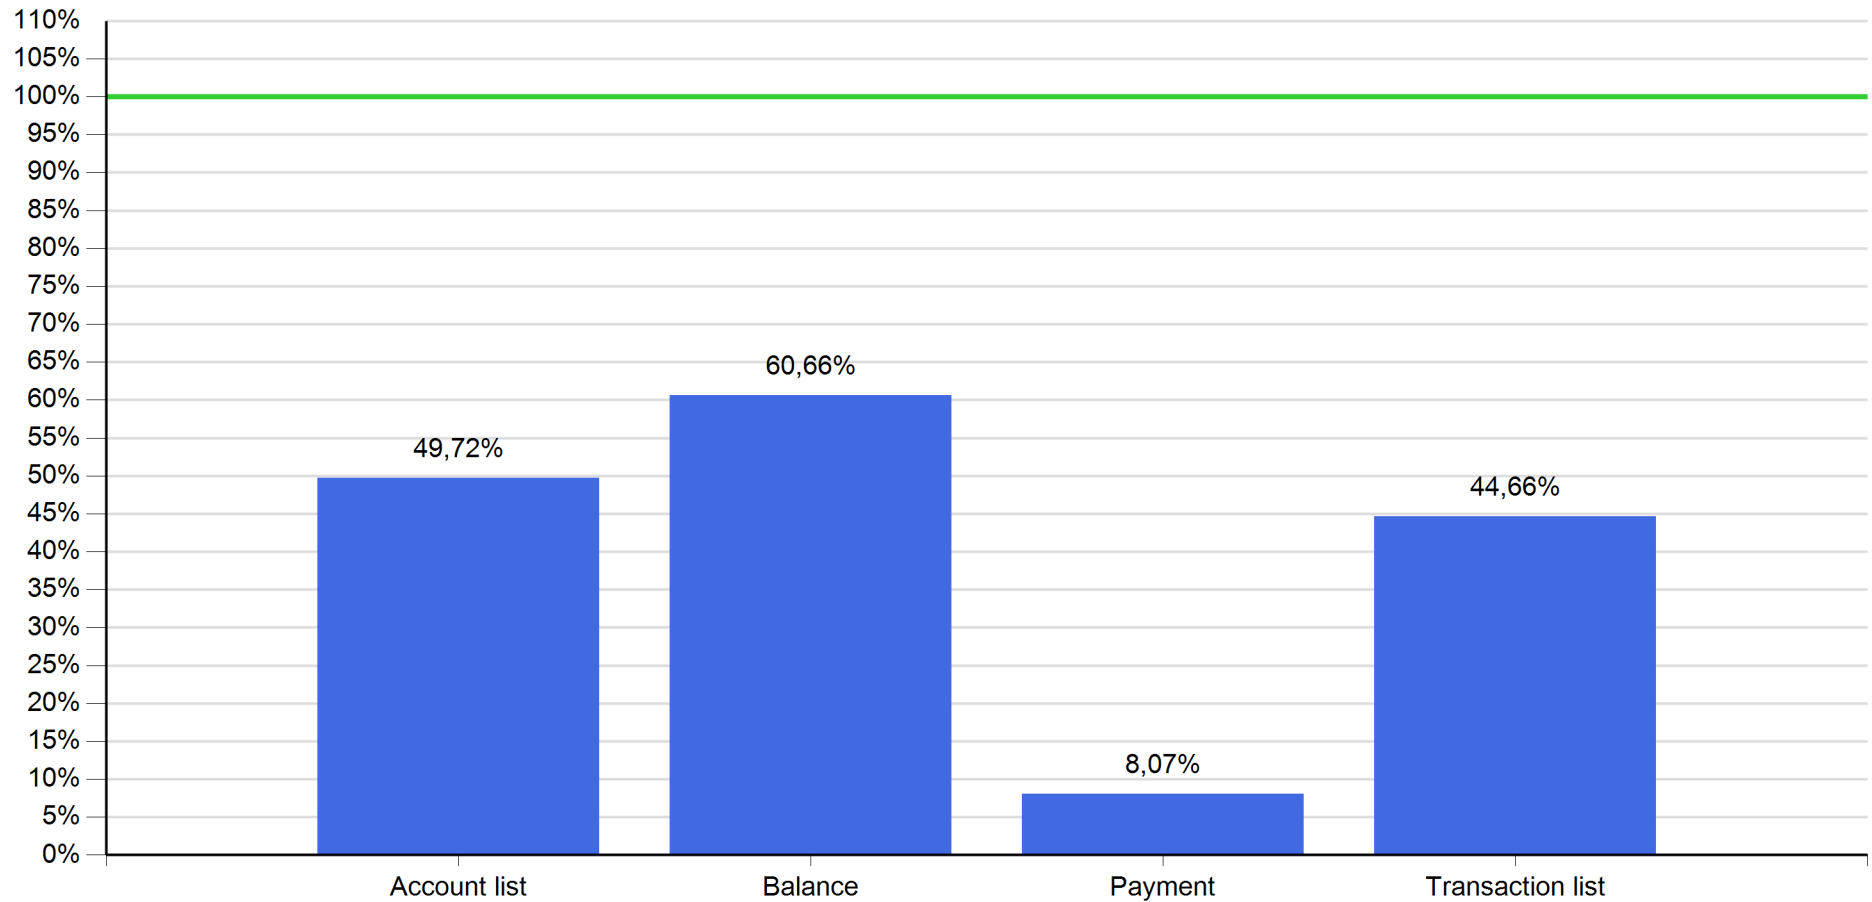

# API response time vs Intesa Sanpaolo online channels

Reference period: July 2020, August 2020, September 2020

 API response time

 Intesa Sanpaolo channels response time

 API normalized response time exceeds Intesa Sanpaolo online channels normalized response time