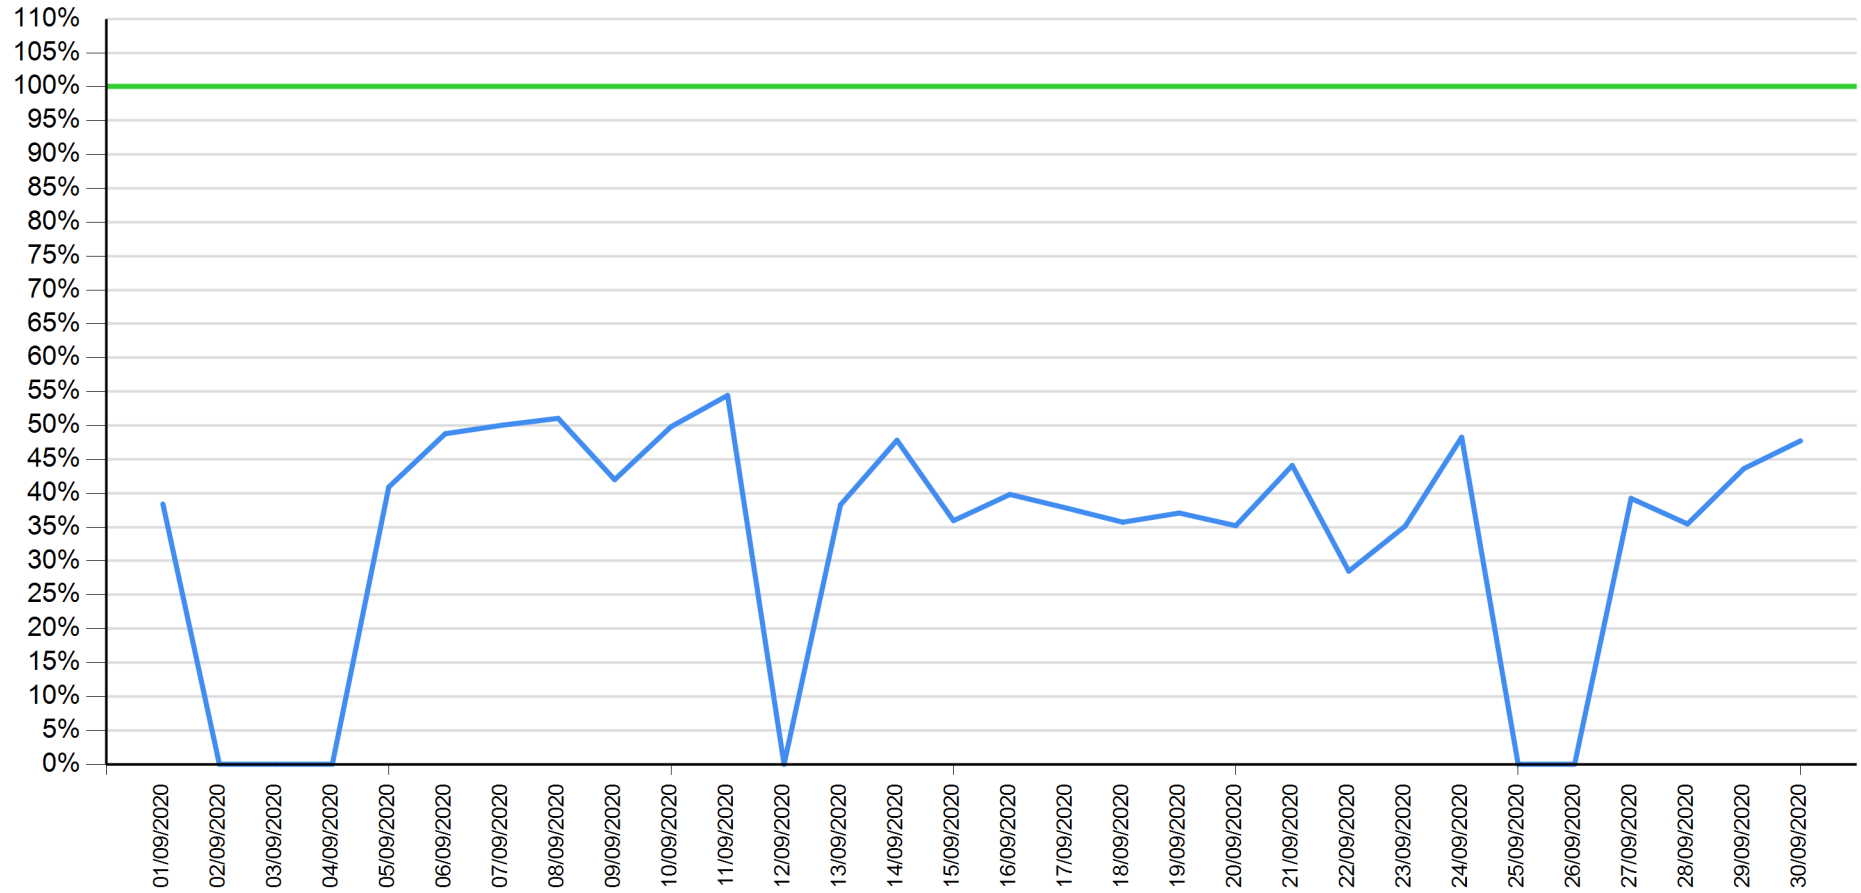

Fund Check as of July 2020

API response time vs Intesa Sanpaolo online channels

Balance as of September 2020

— API response time   — Intesa Sanpaolo channels response time