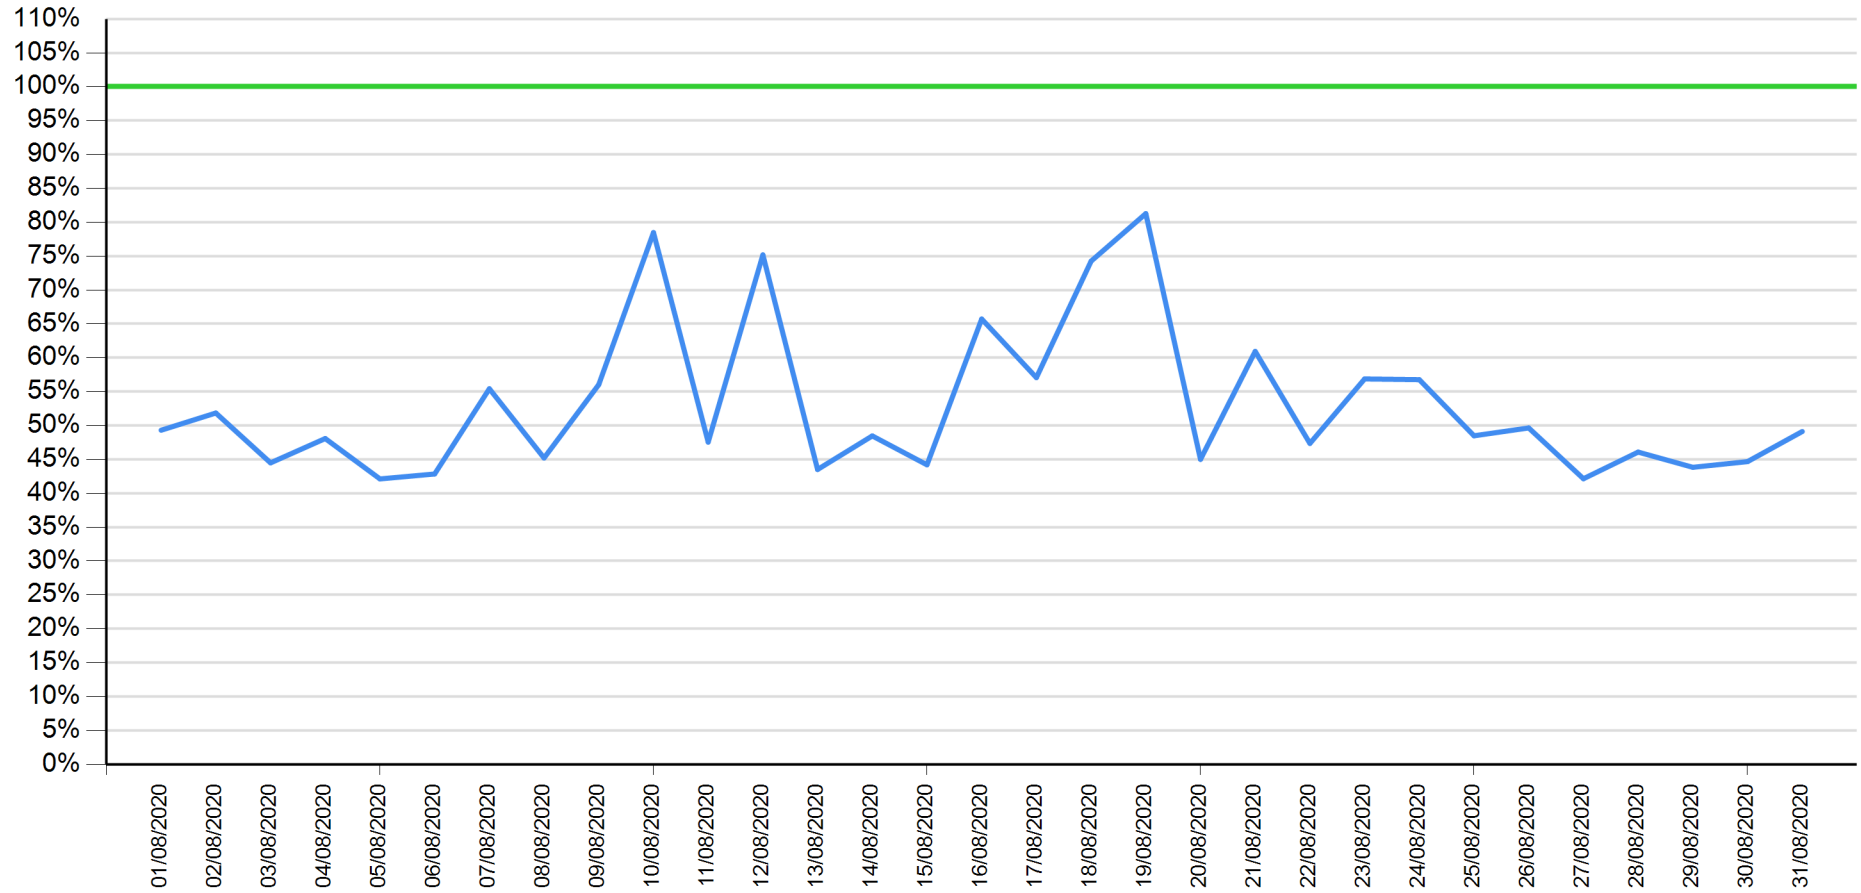

API response time vs Intesa Sanpaolo online channels

Account list as of August 2020

— API response time   — Intesa Sanpaolo channels response time