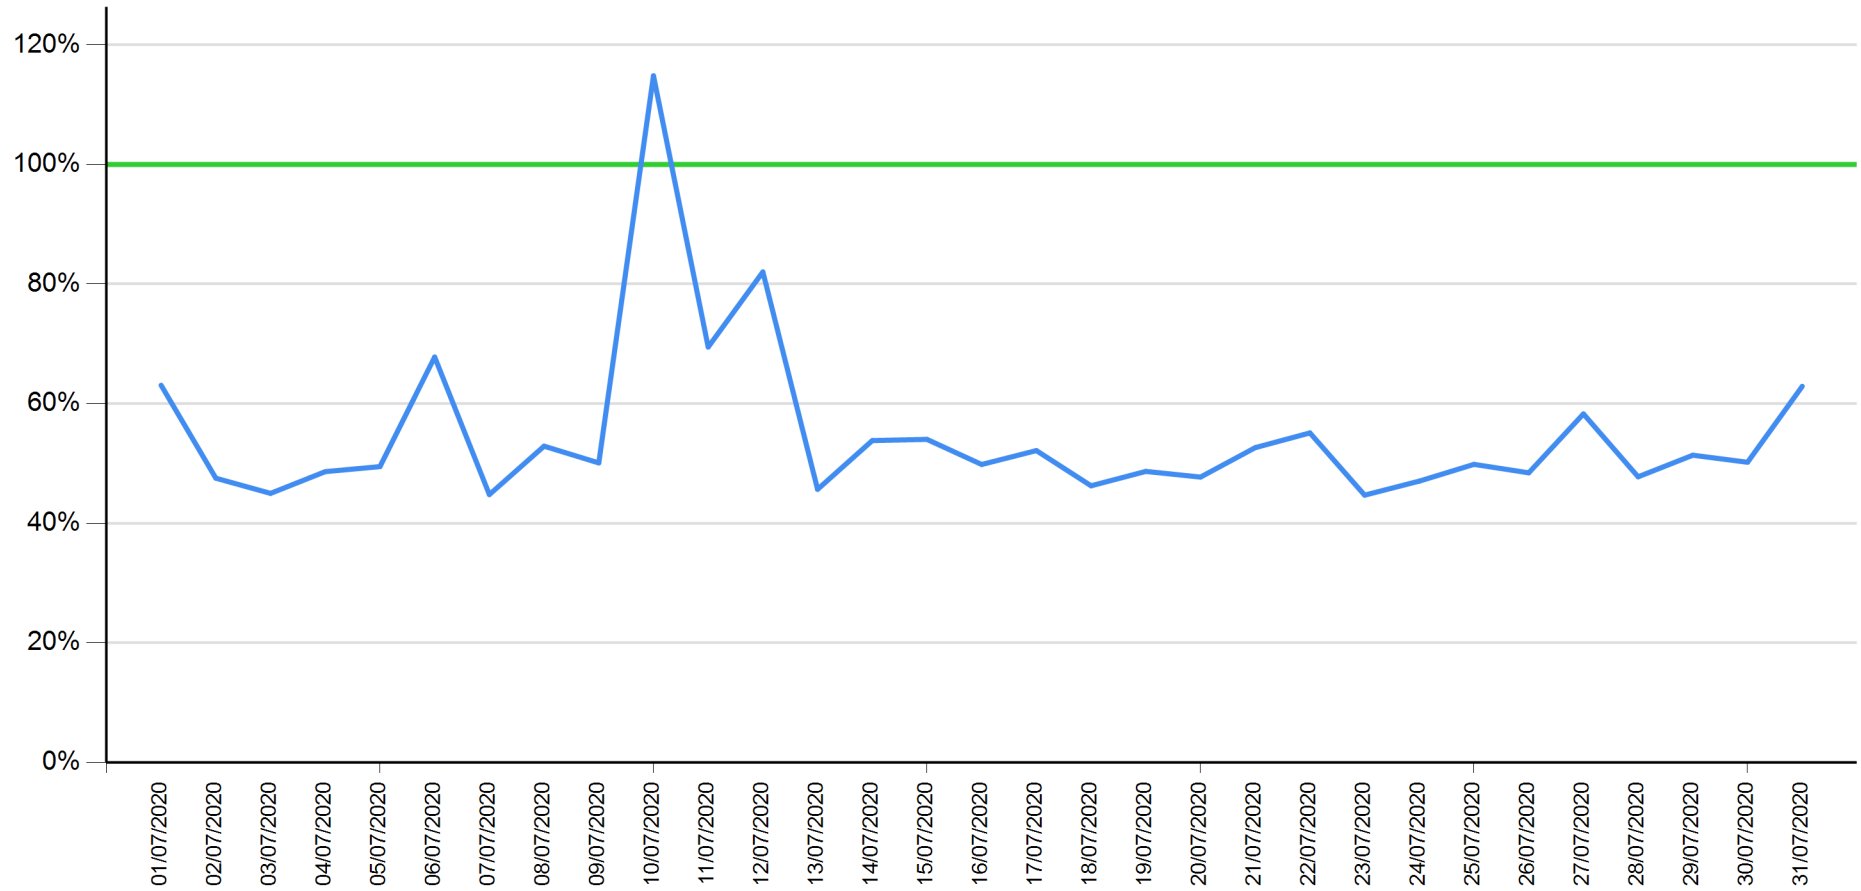

API response time vs Intesa Sanpaolo online channels

Account list as of July 2020

— API response time   — Intesa Sanpaolo channels response time