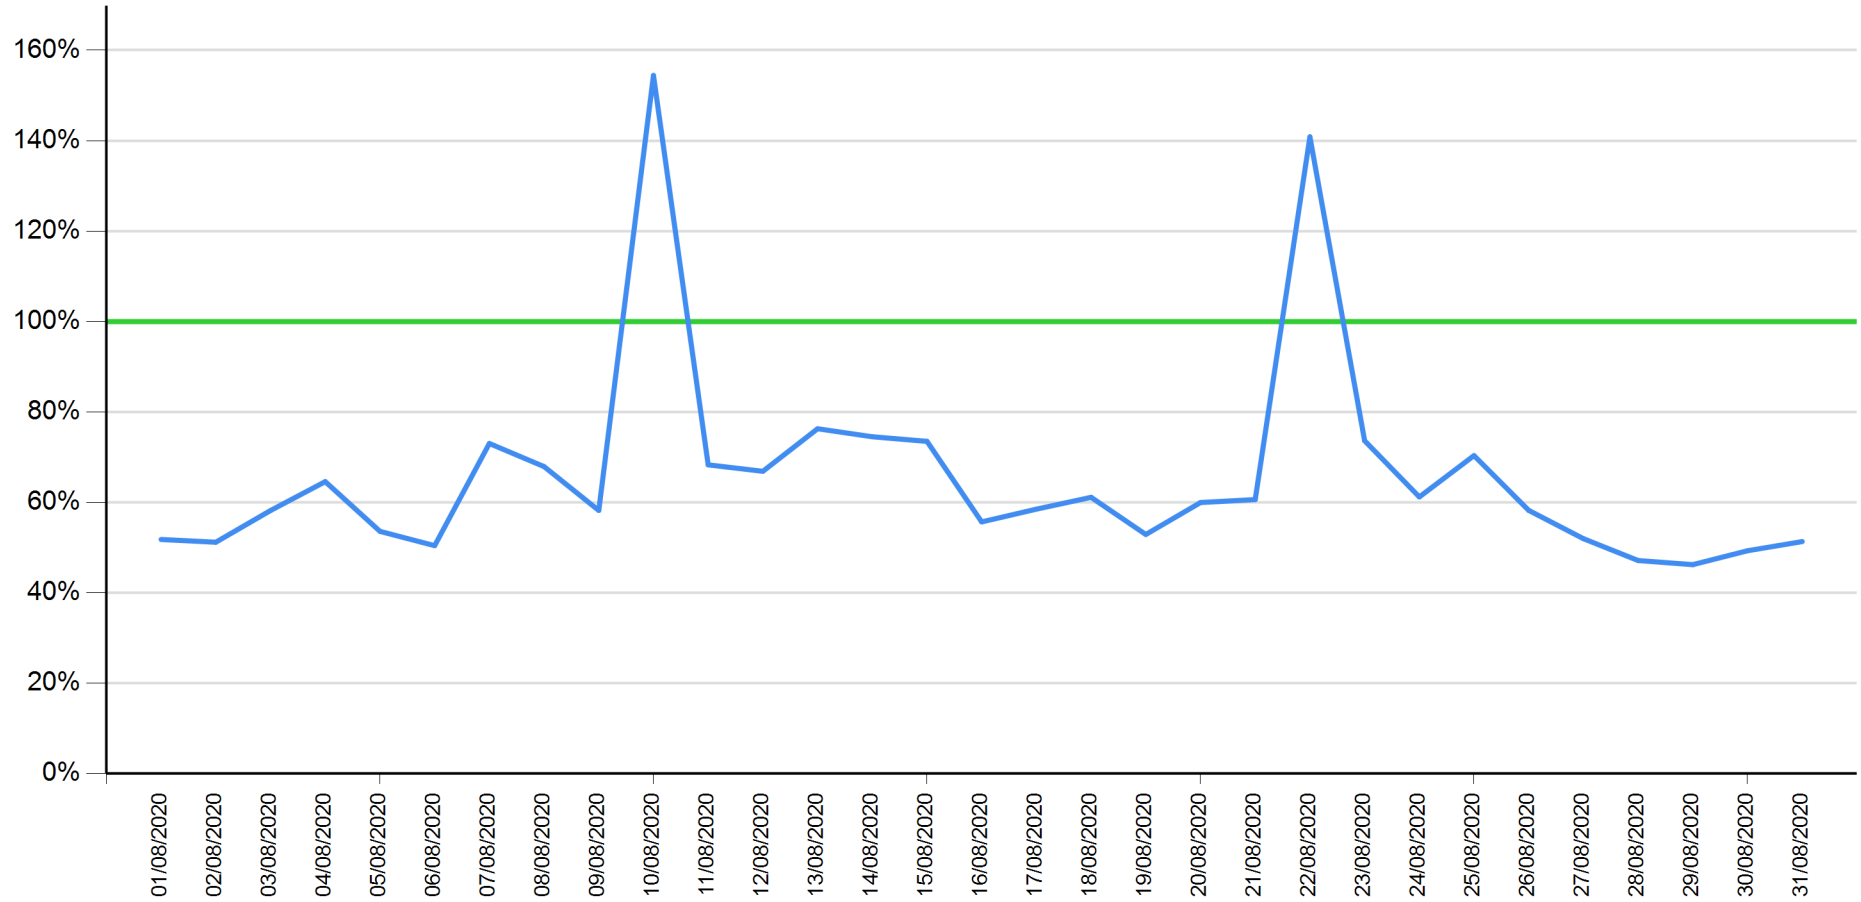

API response time vs Intesa Sanpaolo online channels

Balance as of August 2020

API response time

Intesa Sanpaolo channels response time