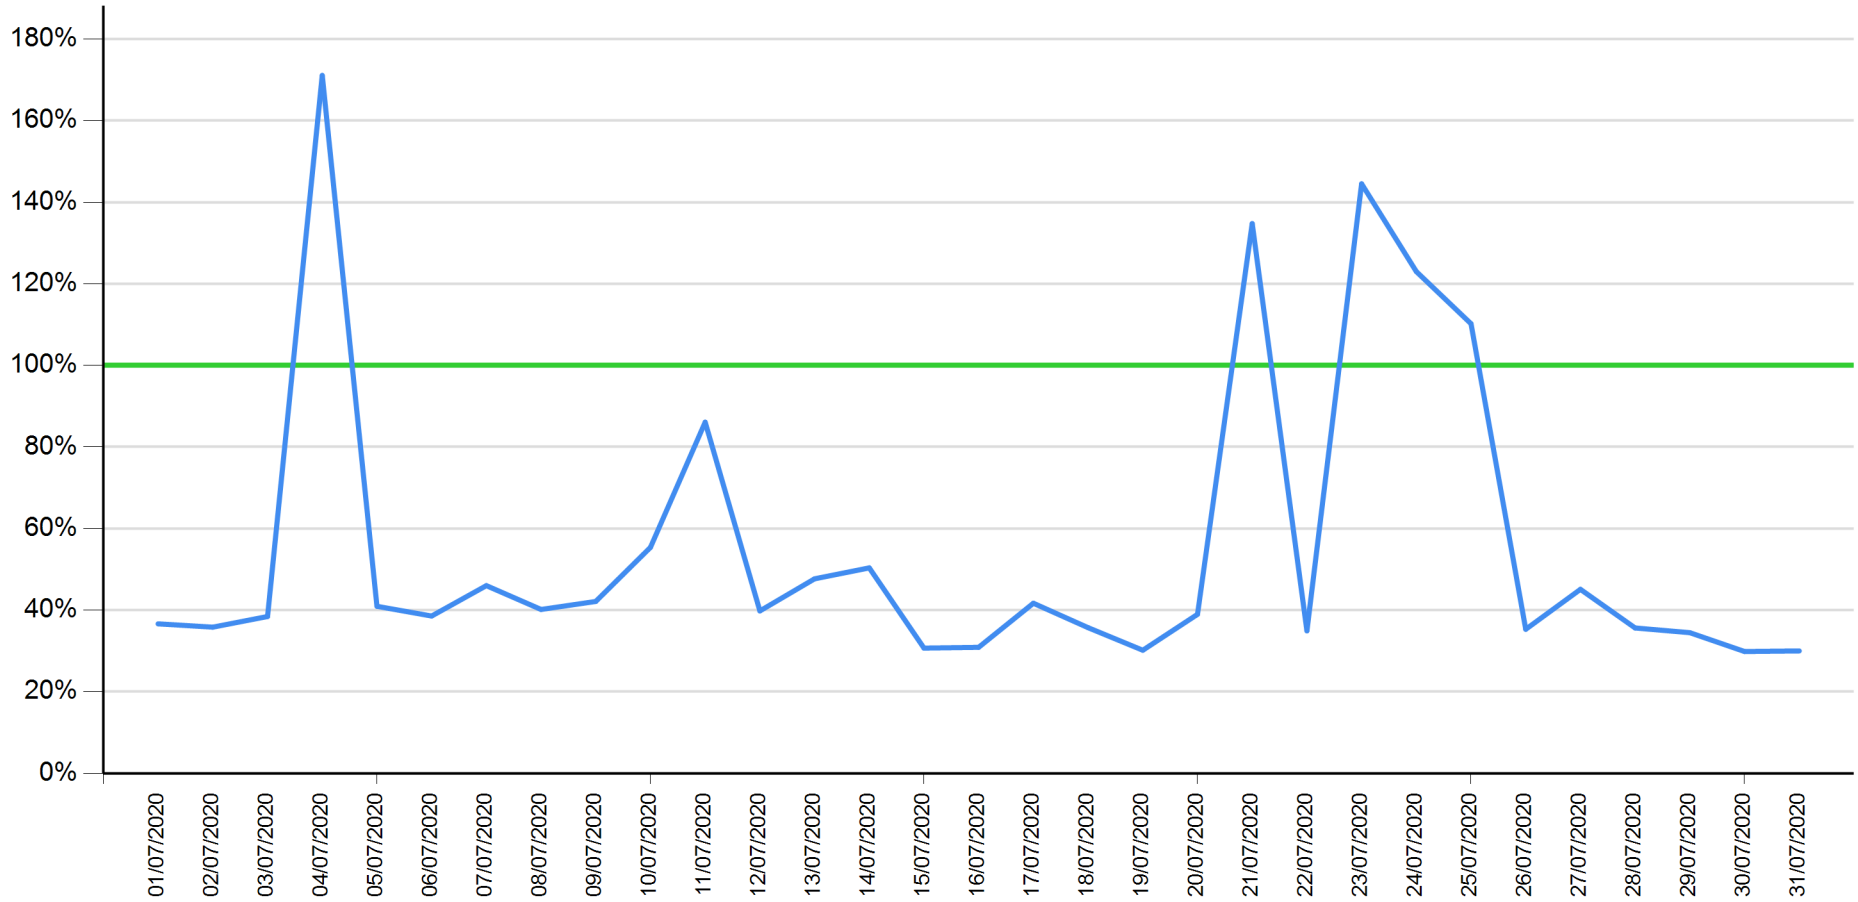

API response time vs Intesa Sanpaolo online channels

— API response time   — Intesa Sanpaolo channels response time