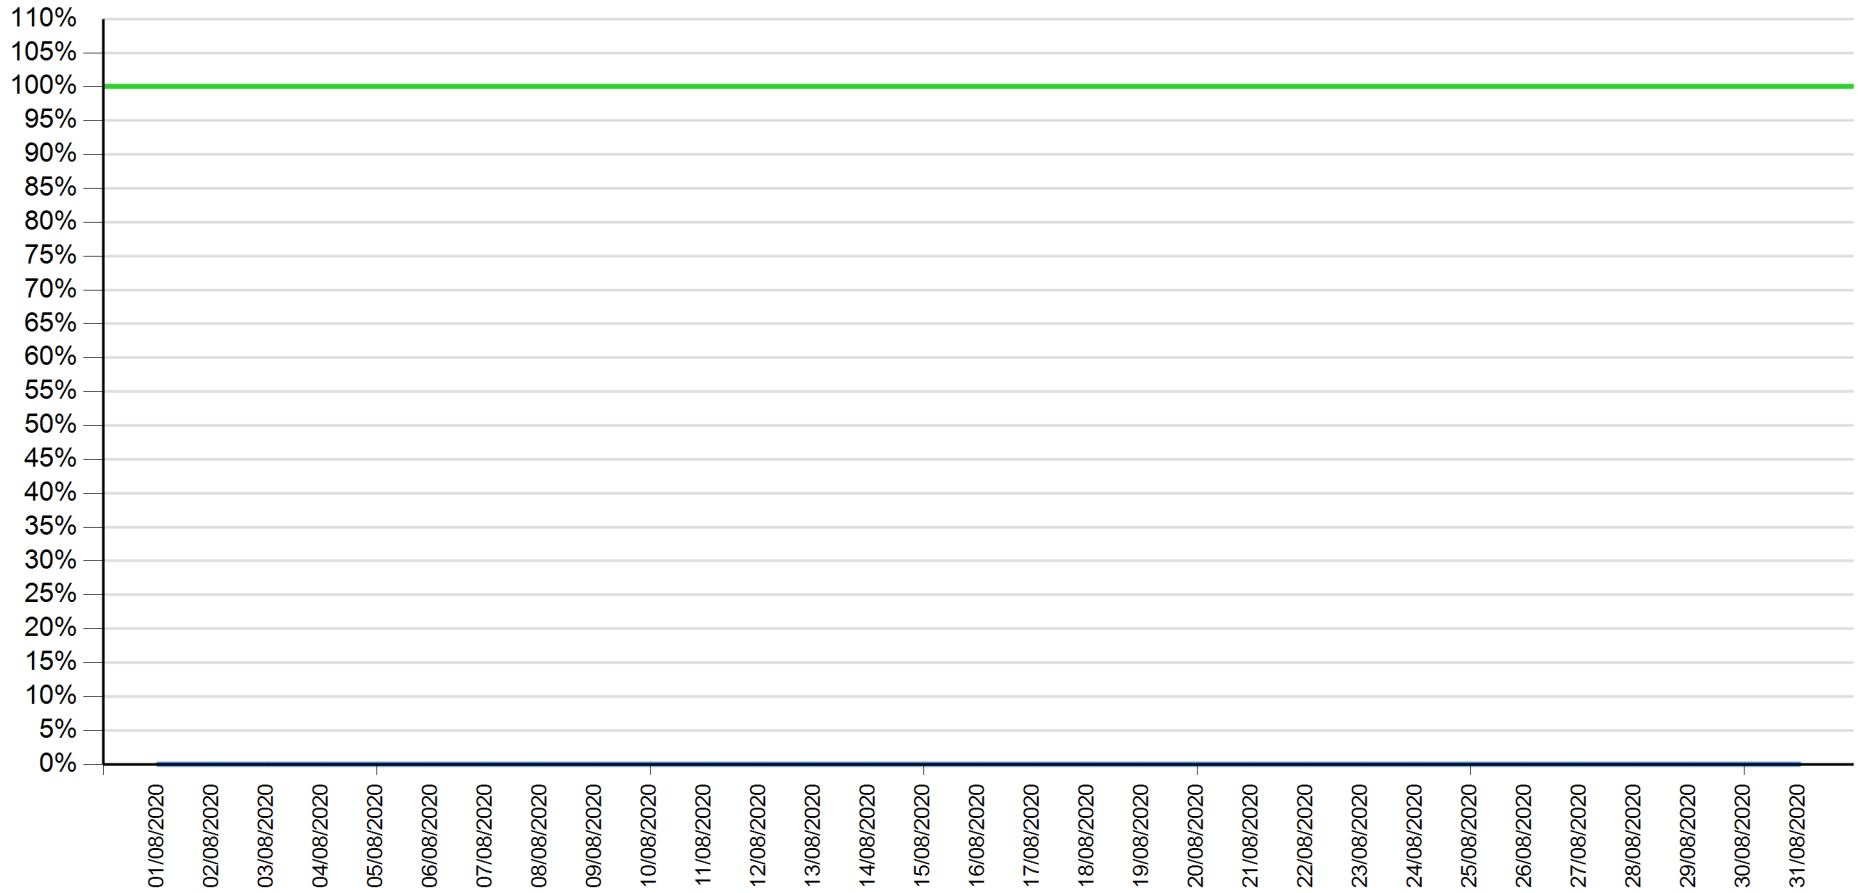

API response time vs Intesa Sanpaolo online channels

API response time

Intesa Sanpaolo channels response time