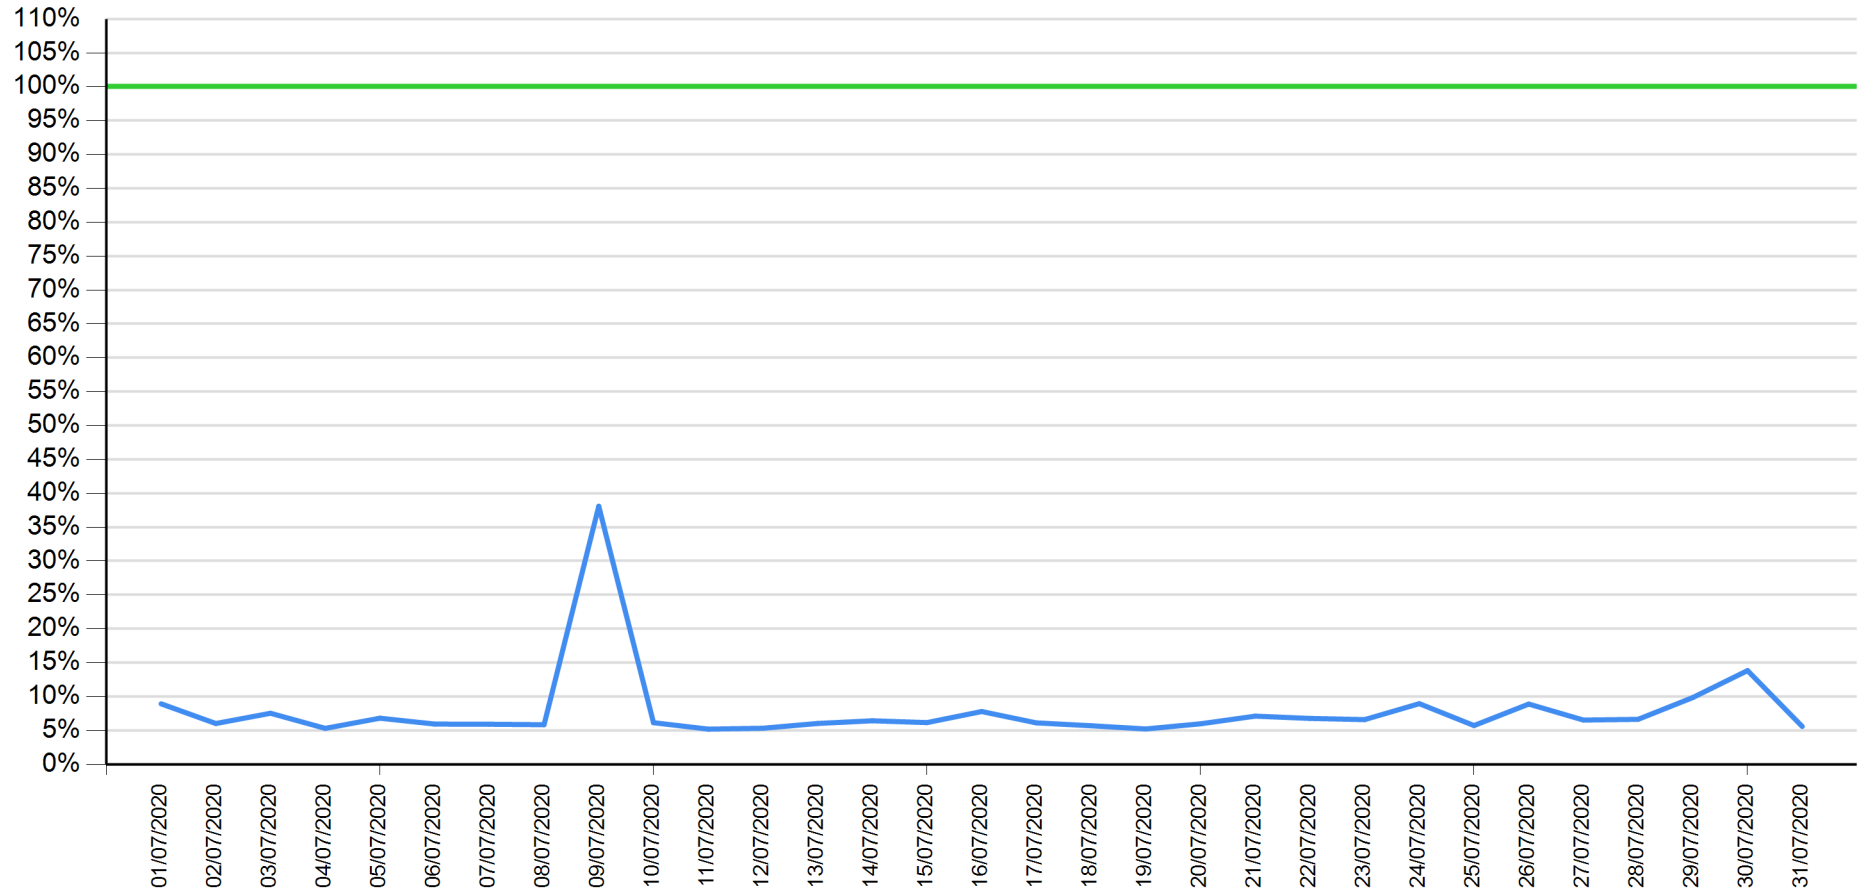

Payment as of August 2020

API response time vs Intesa Sanpaolo online channels

Payment as of July 2020

— API response time   — Intesa Sanpaolo channels response time