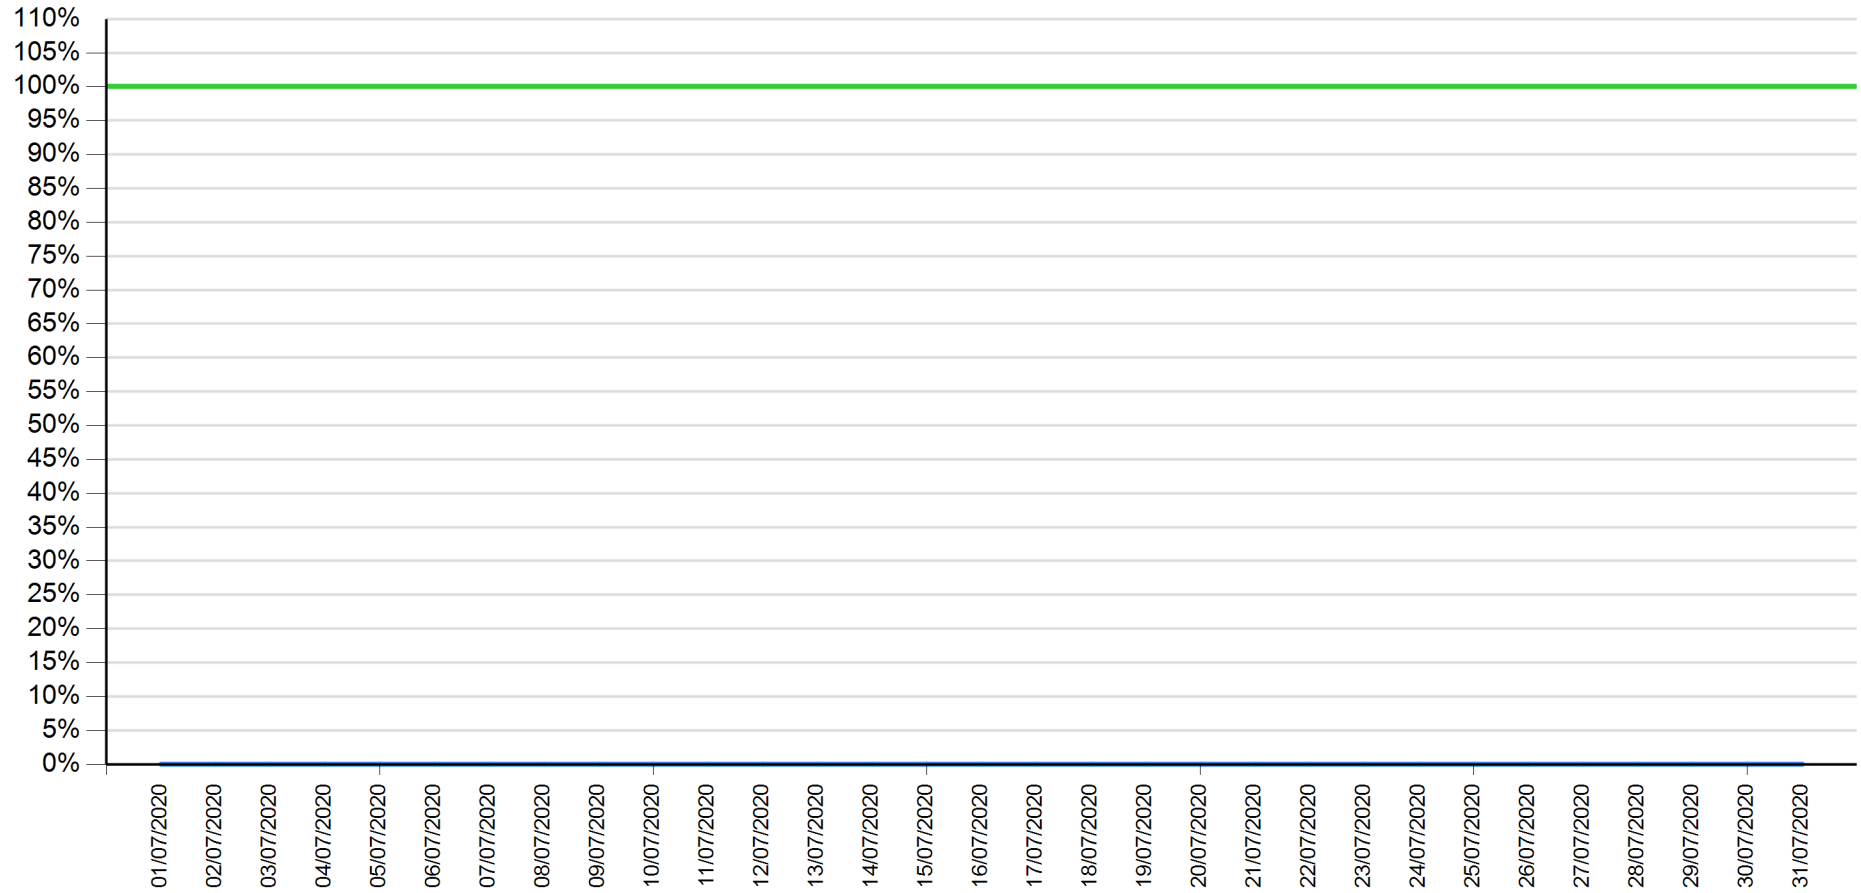

Fund Check as of August 2020

API response time vs Intesa Sanpaolo online channels

— API response time   — Intesa Sanpaolo channels response time