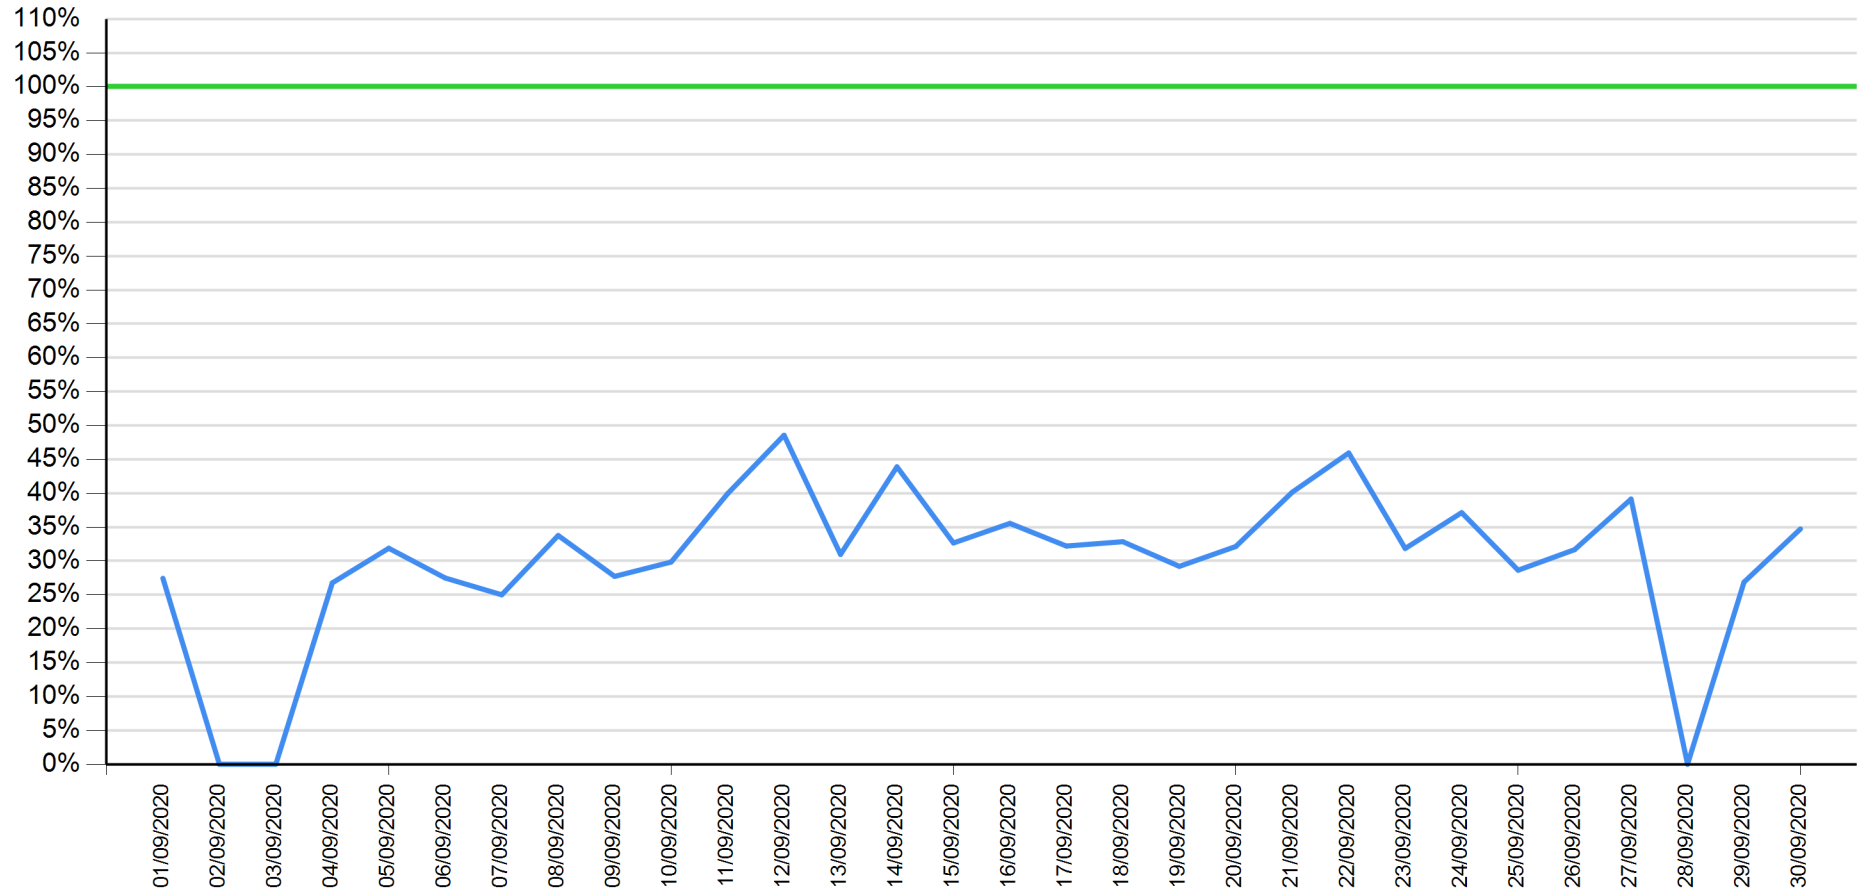

API response time vs Intesa Sanpaolo online channels

— API response time   — Intesa Sanpaolo channels response time