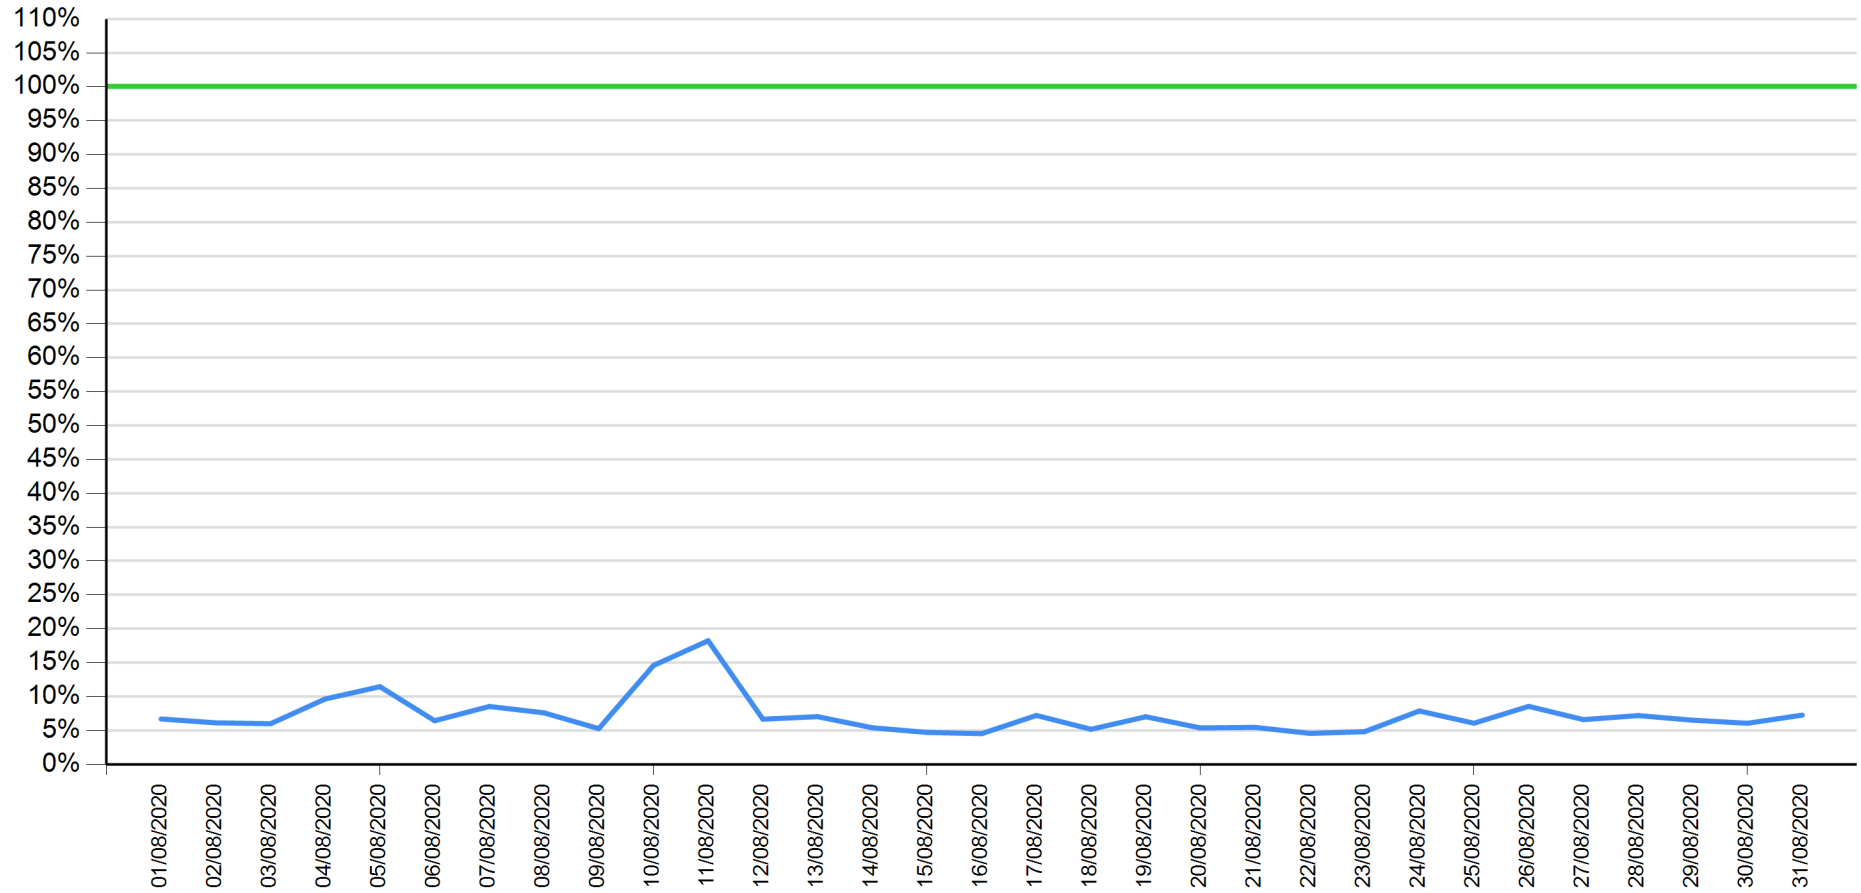

Payment as of September 2020

API response time vs Intesa Sanpaolo online channels

— API response time   — Intesa Sanpaolo channels response time