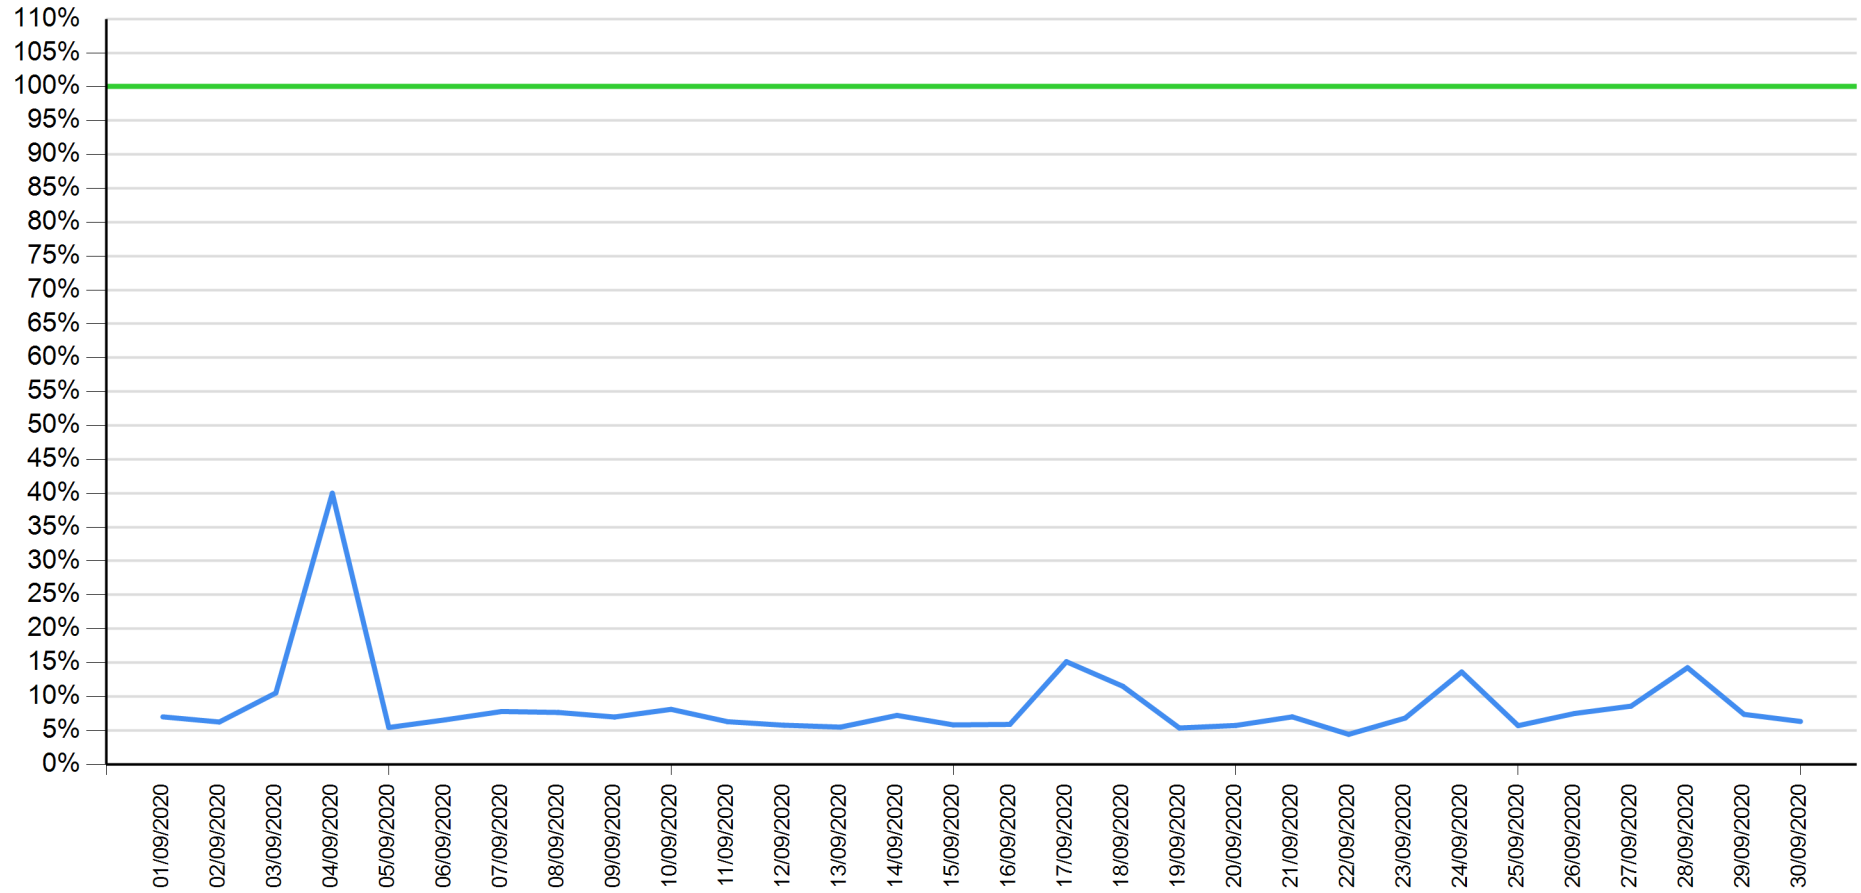

Transaction list as of July 2020

API response time vs Intesa Sanpaolo online channels

— API response time   — Intesa Sanpaolo channels response time