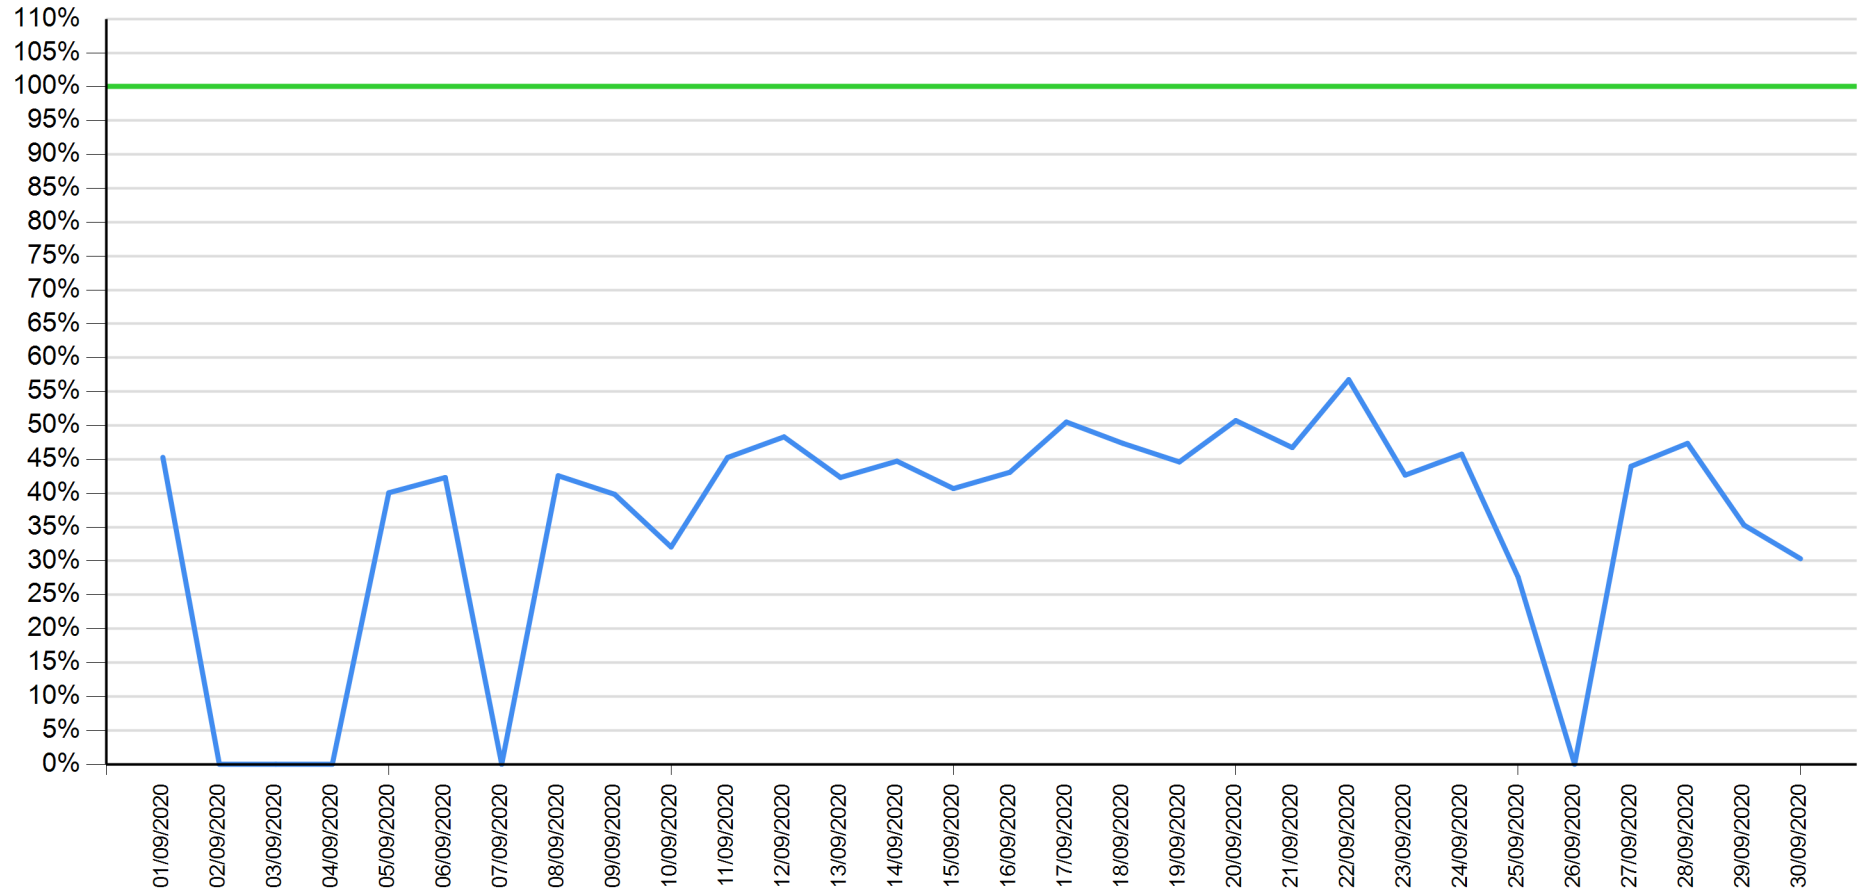

API response time vs Intesa Sanpaolo online channels

Account list as of September 2020

— API response time   — Intesa Sanpaolo channels response time