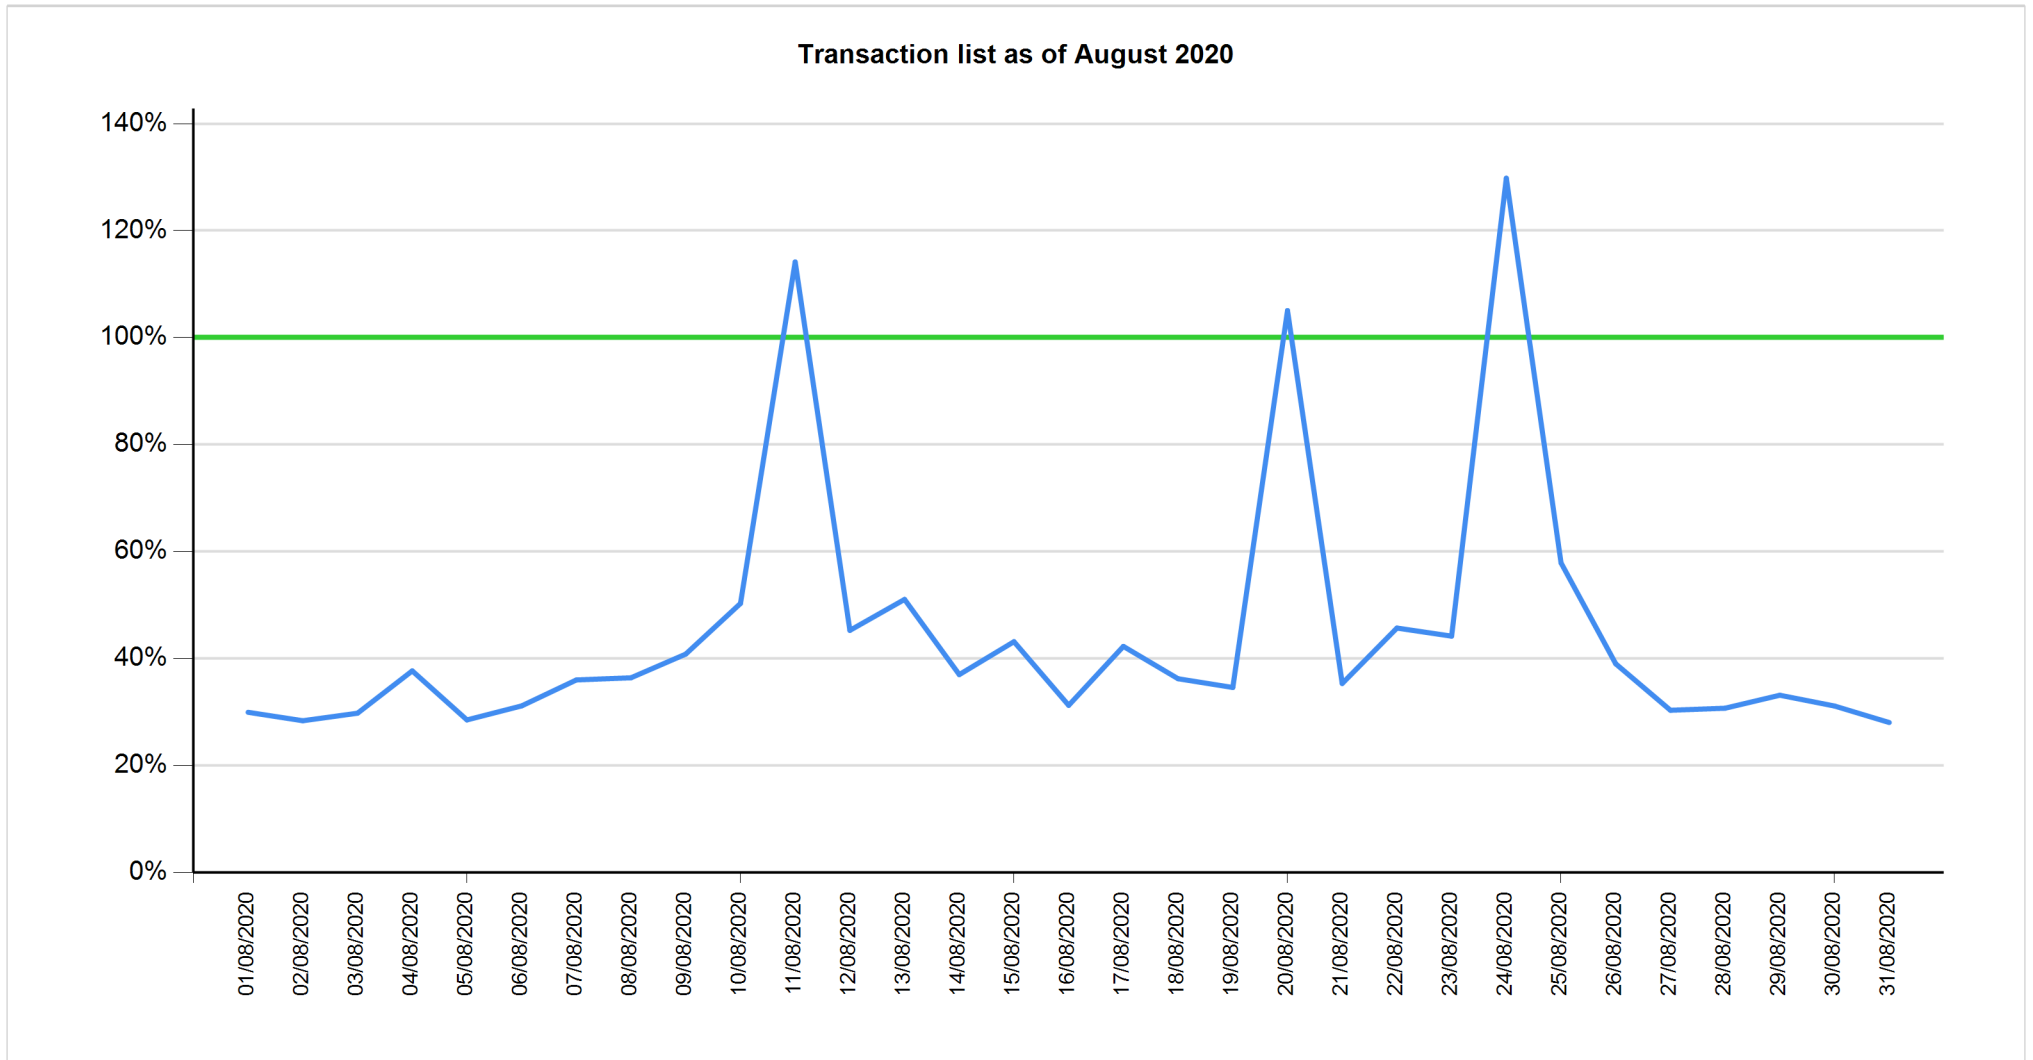

Transaction list as of September 2020

API response time vs Intesa Sanpaolo online channels

— API response time   — Intesa Sanpaolo channels response time