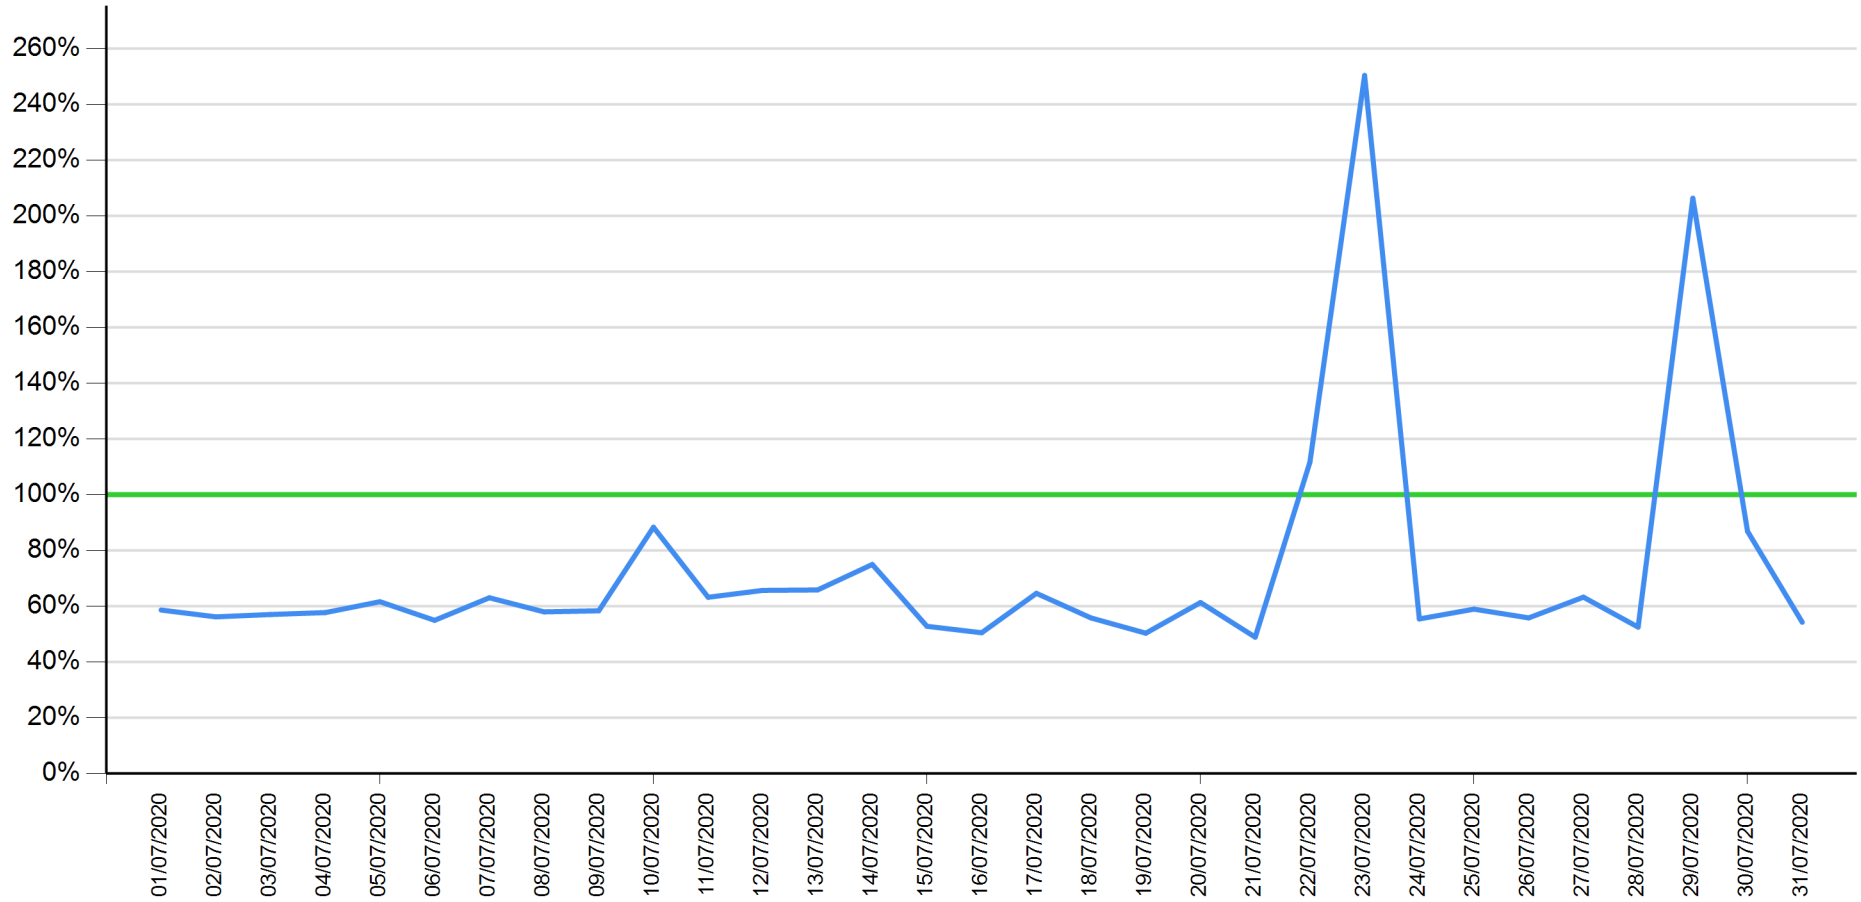

API response time vs Intesa Sanpaolo online channels

Balance as of July 2020

— API response time   — Intesa Sanpaolo channels response time