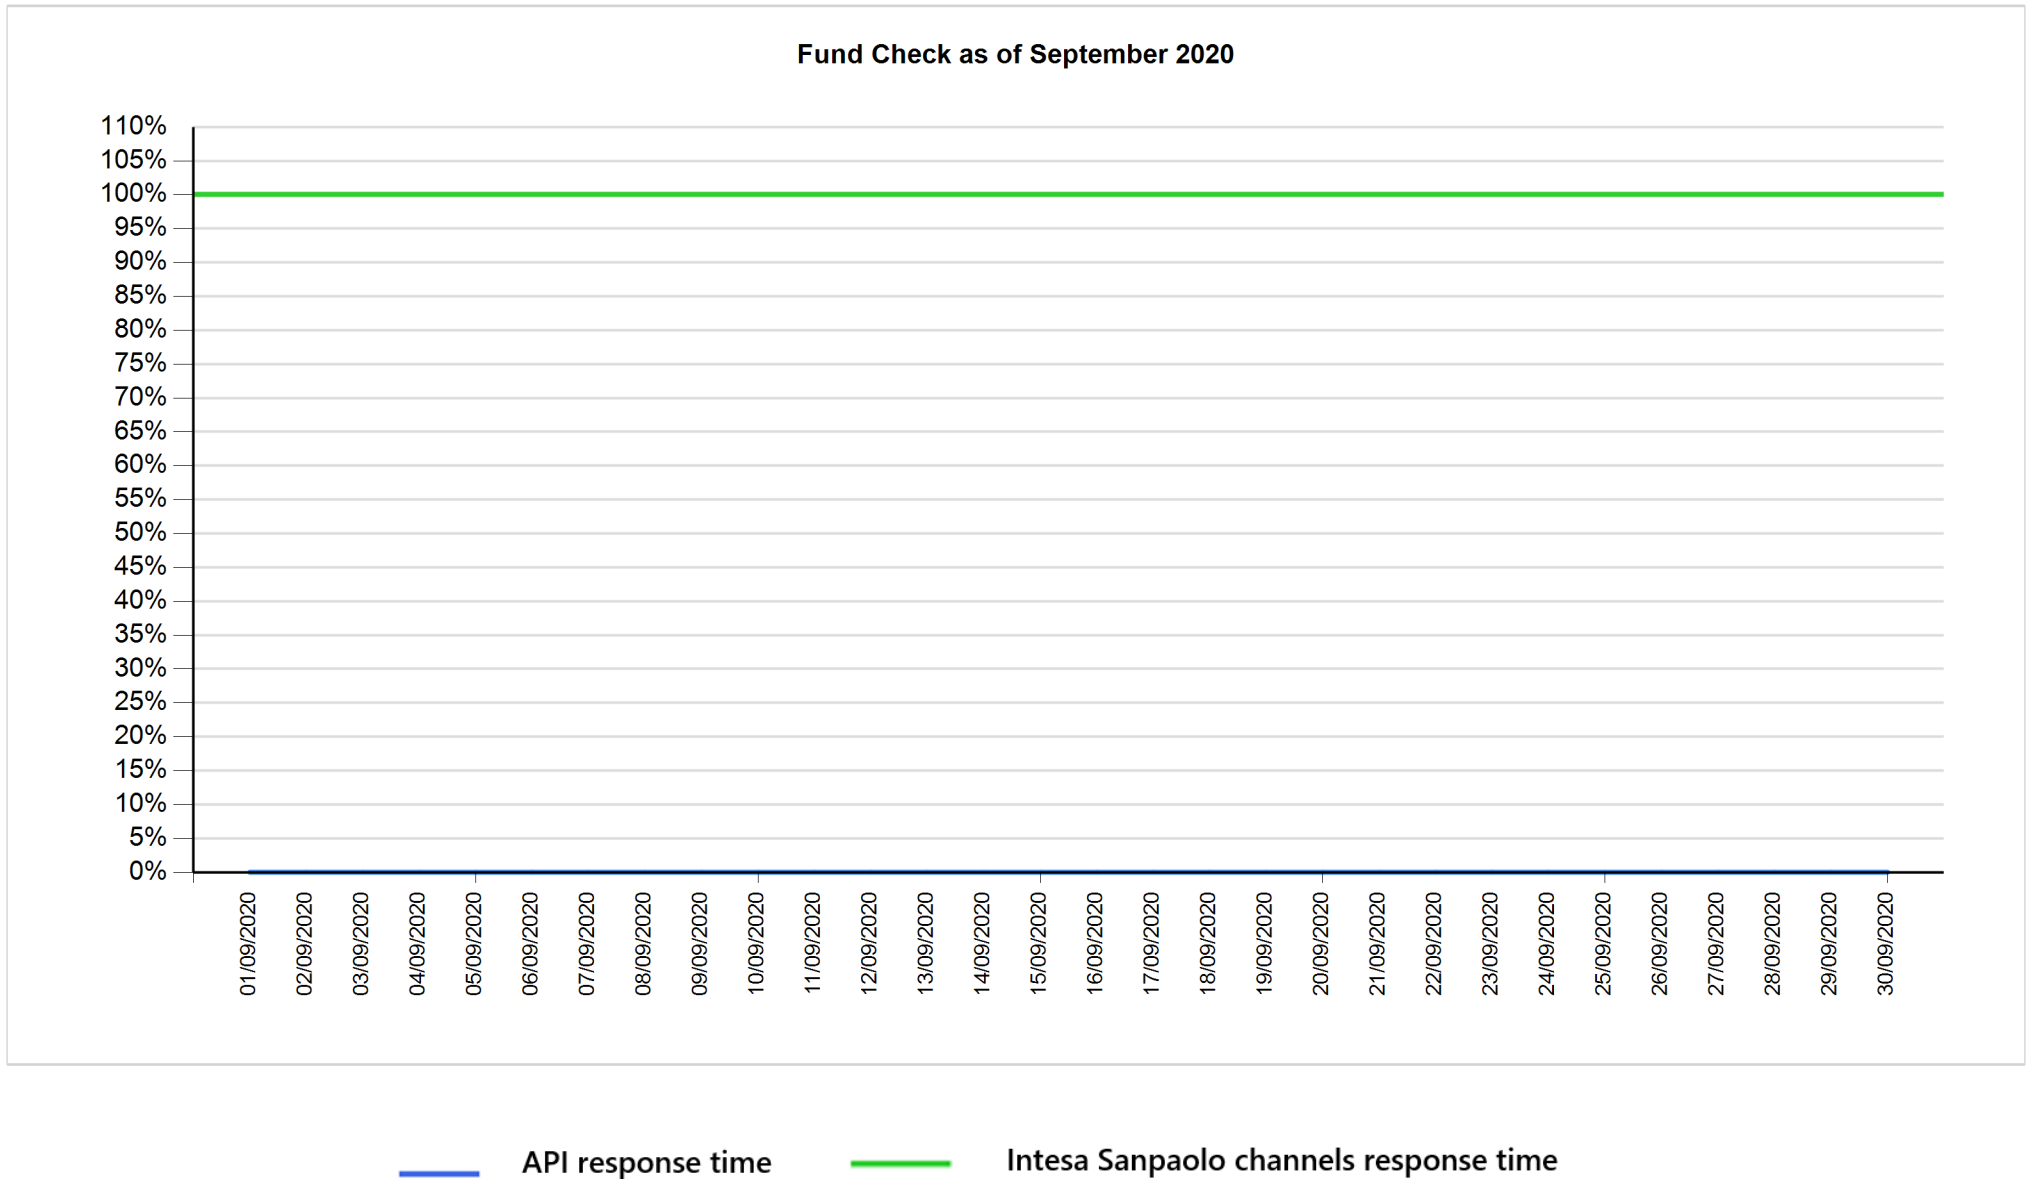

API response time vs Intesa Sanpaolo online channels