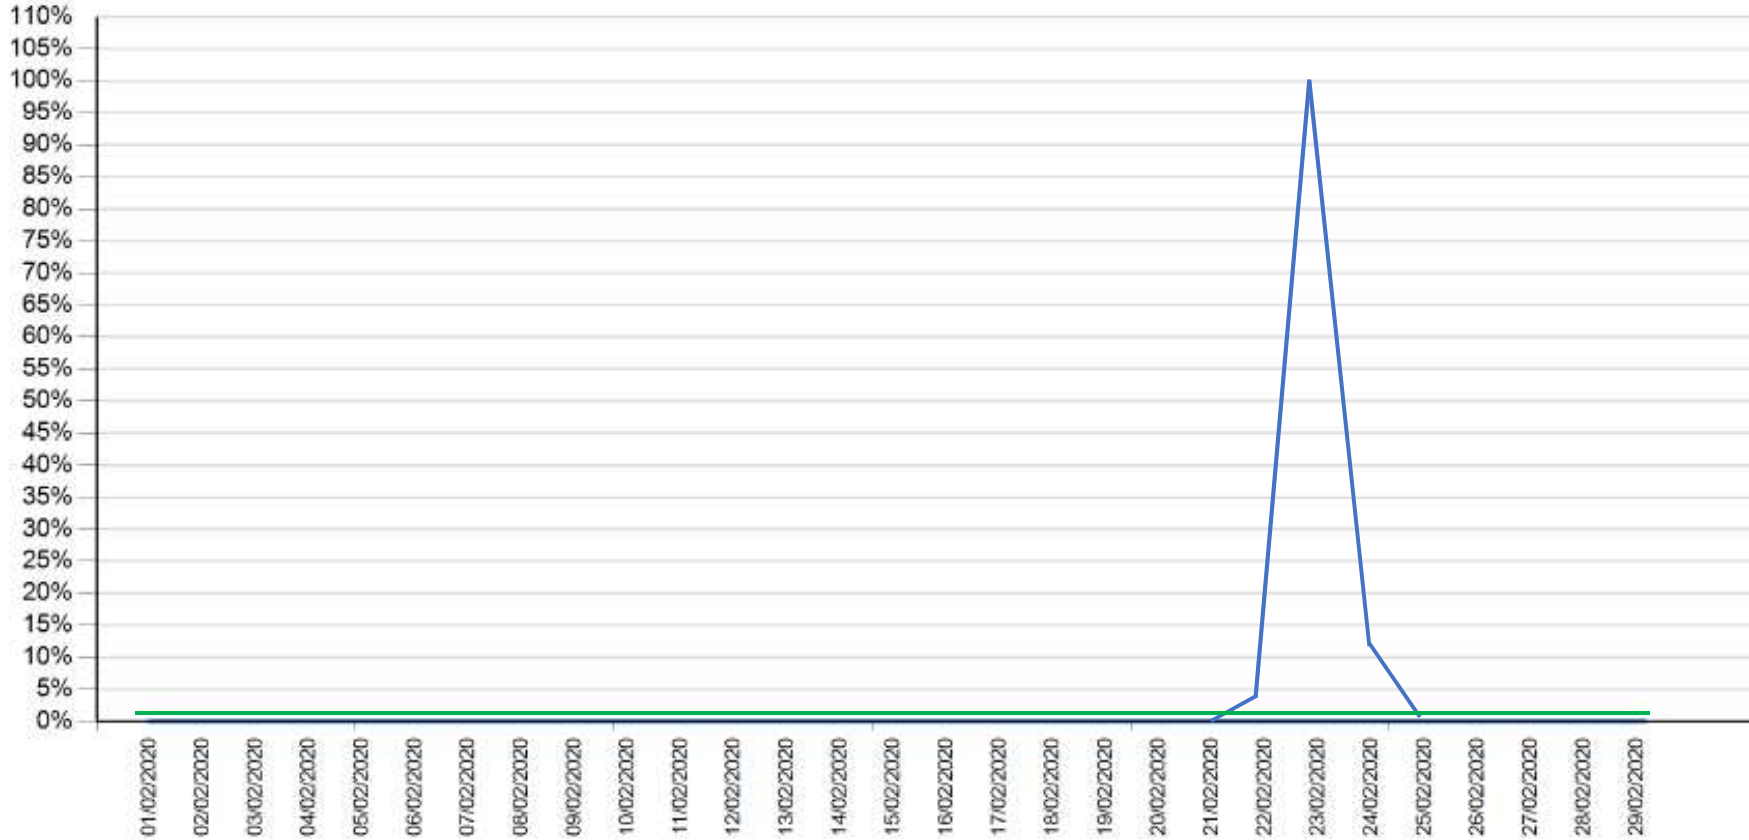

API downtime vs Intesa Sanpaolo online channels

- as of January 2020

— API downtime

— Intesa Sanpaolo channels downtime

API downtime vs Intesa Sanpaolo online channels

- as of February 2020

API downtime

Intesa Sanpaolo channels downtime