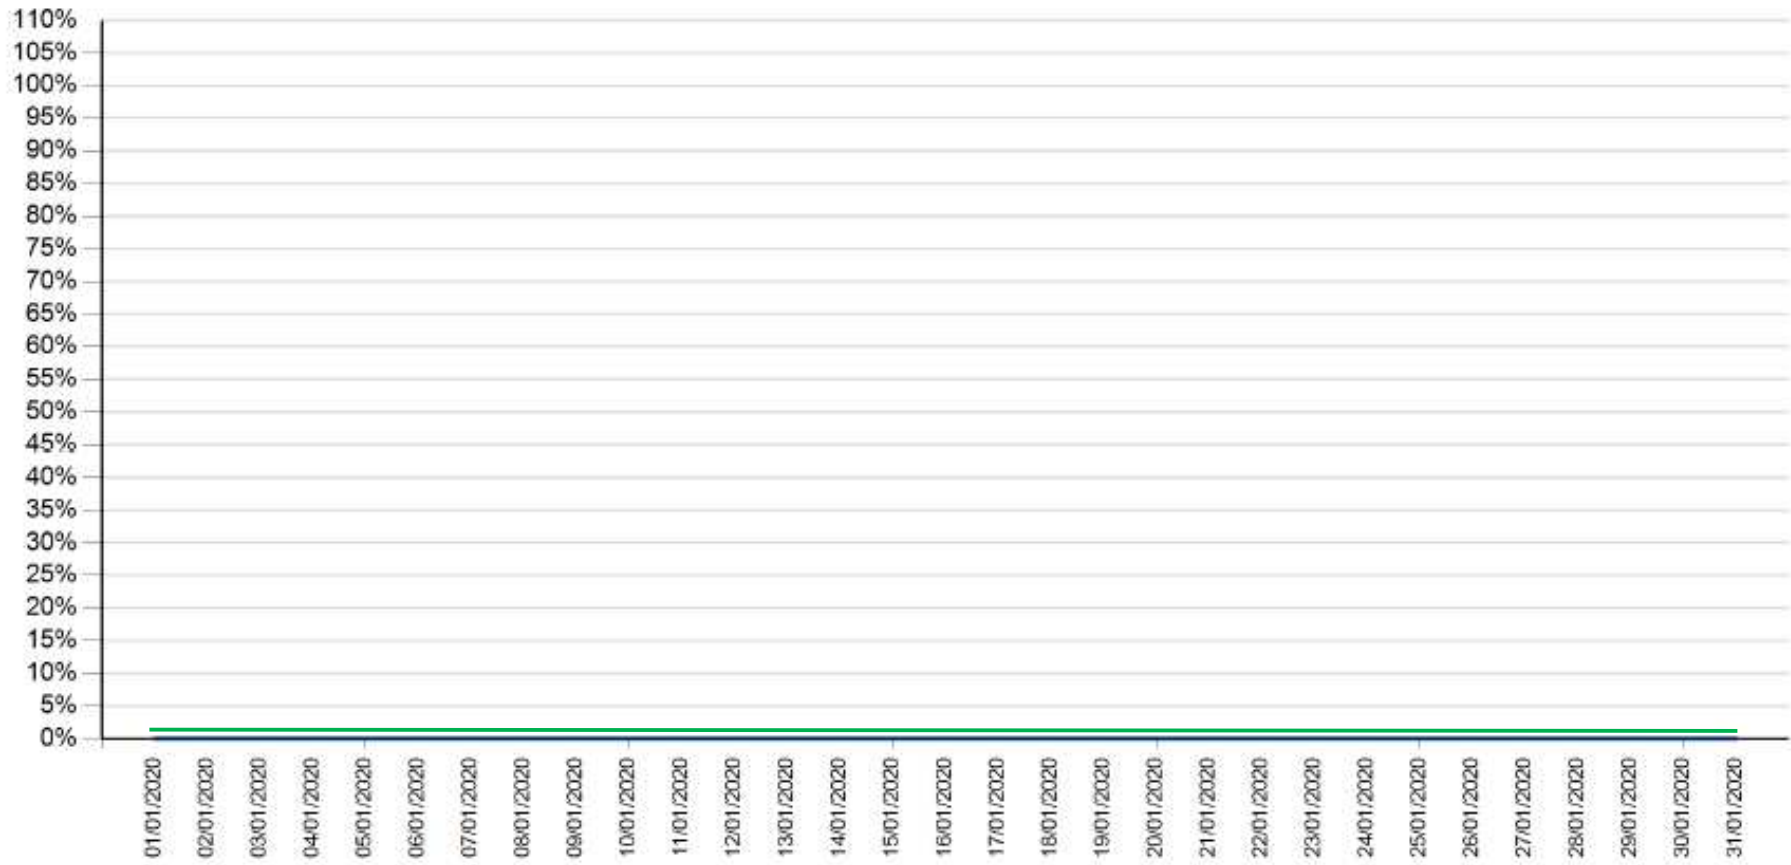

API downtime vs Intesa Sanpaolo online channels

- as of January 2020

— API downtime

— Intesa Sanpaolo channels downtime

API downtime vs Intesa Sanpaolo online channels

- as of February 2020

API downtime

Intesa Sanpaolo channels downtime