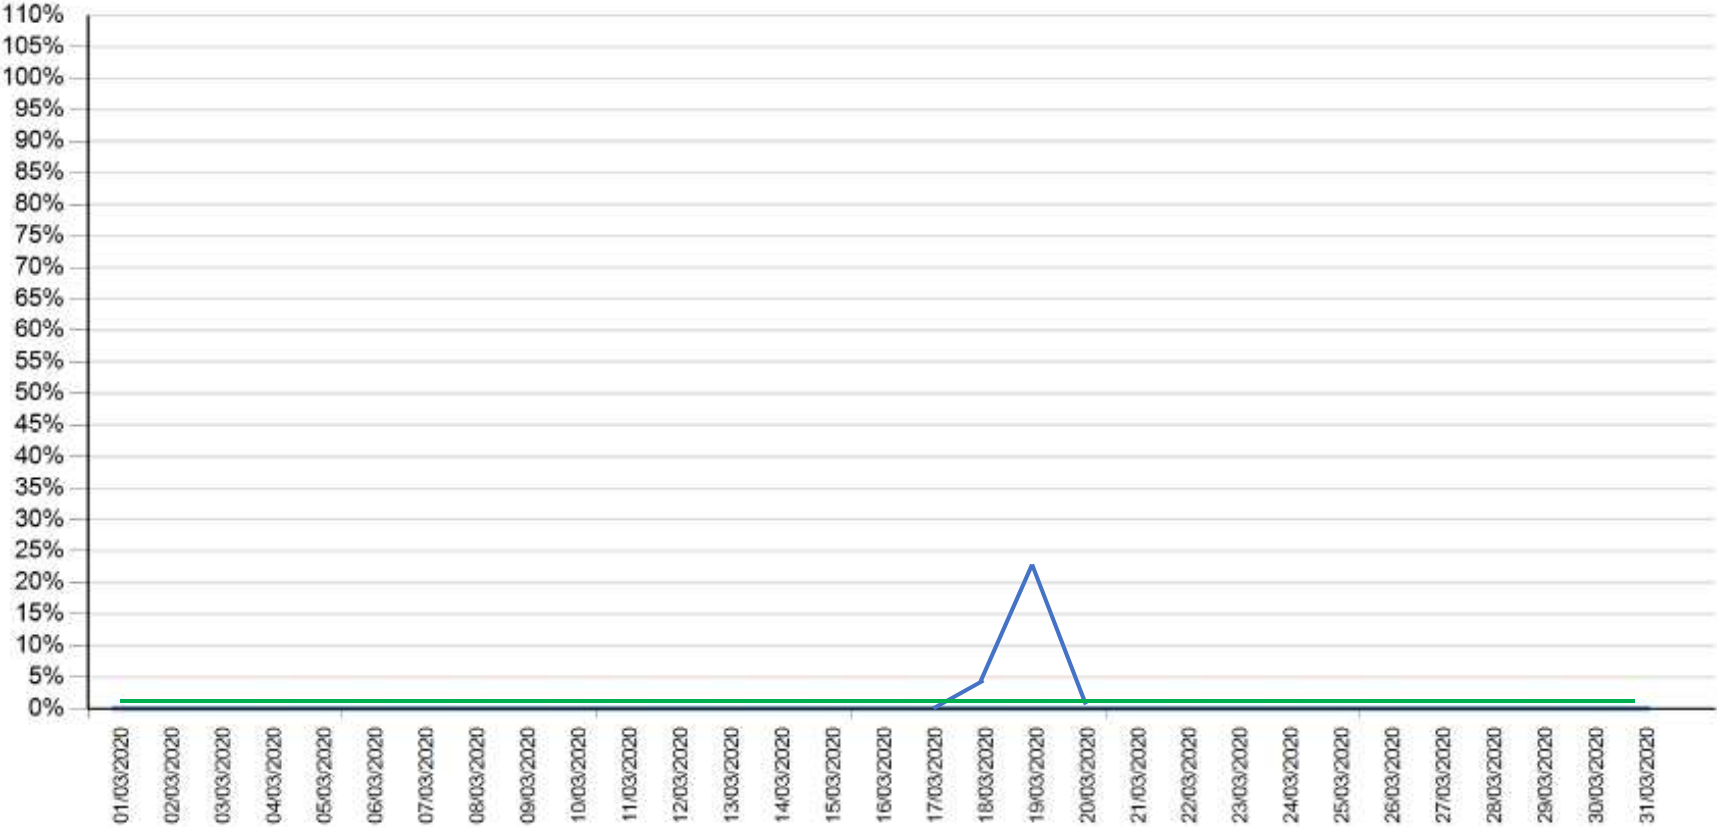

API downtime vs Intesa Sanpaolo online channels

- as of March 2020

API downtime

Intesa Sanpaolo channels downtime