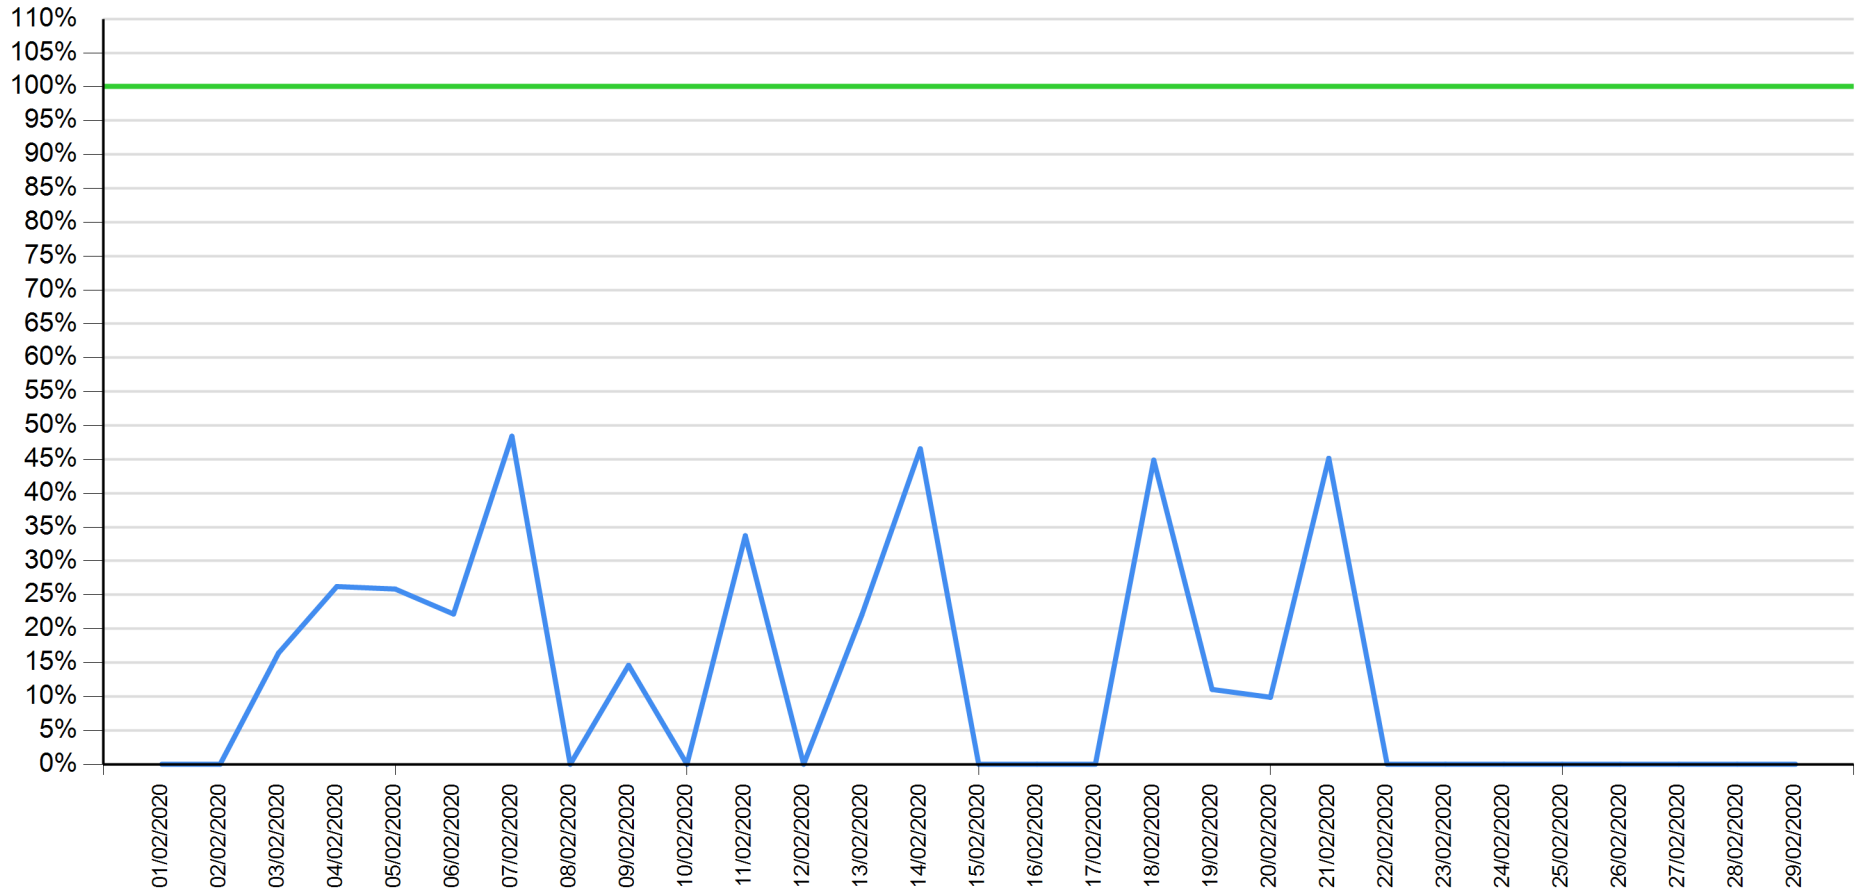

API error rate vs Intesa Sanpaolo online channels

Transaction list as of February 2020

API error rate

Intesa Sanpaolo channels error rate