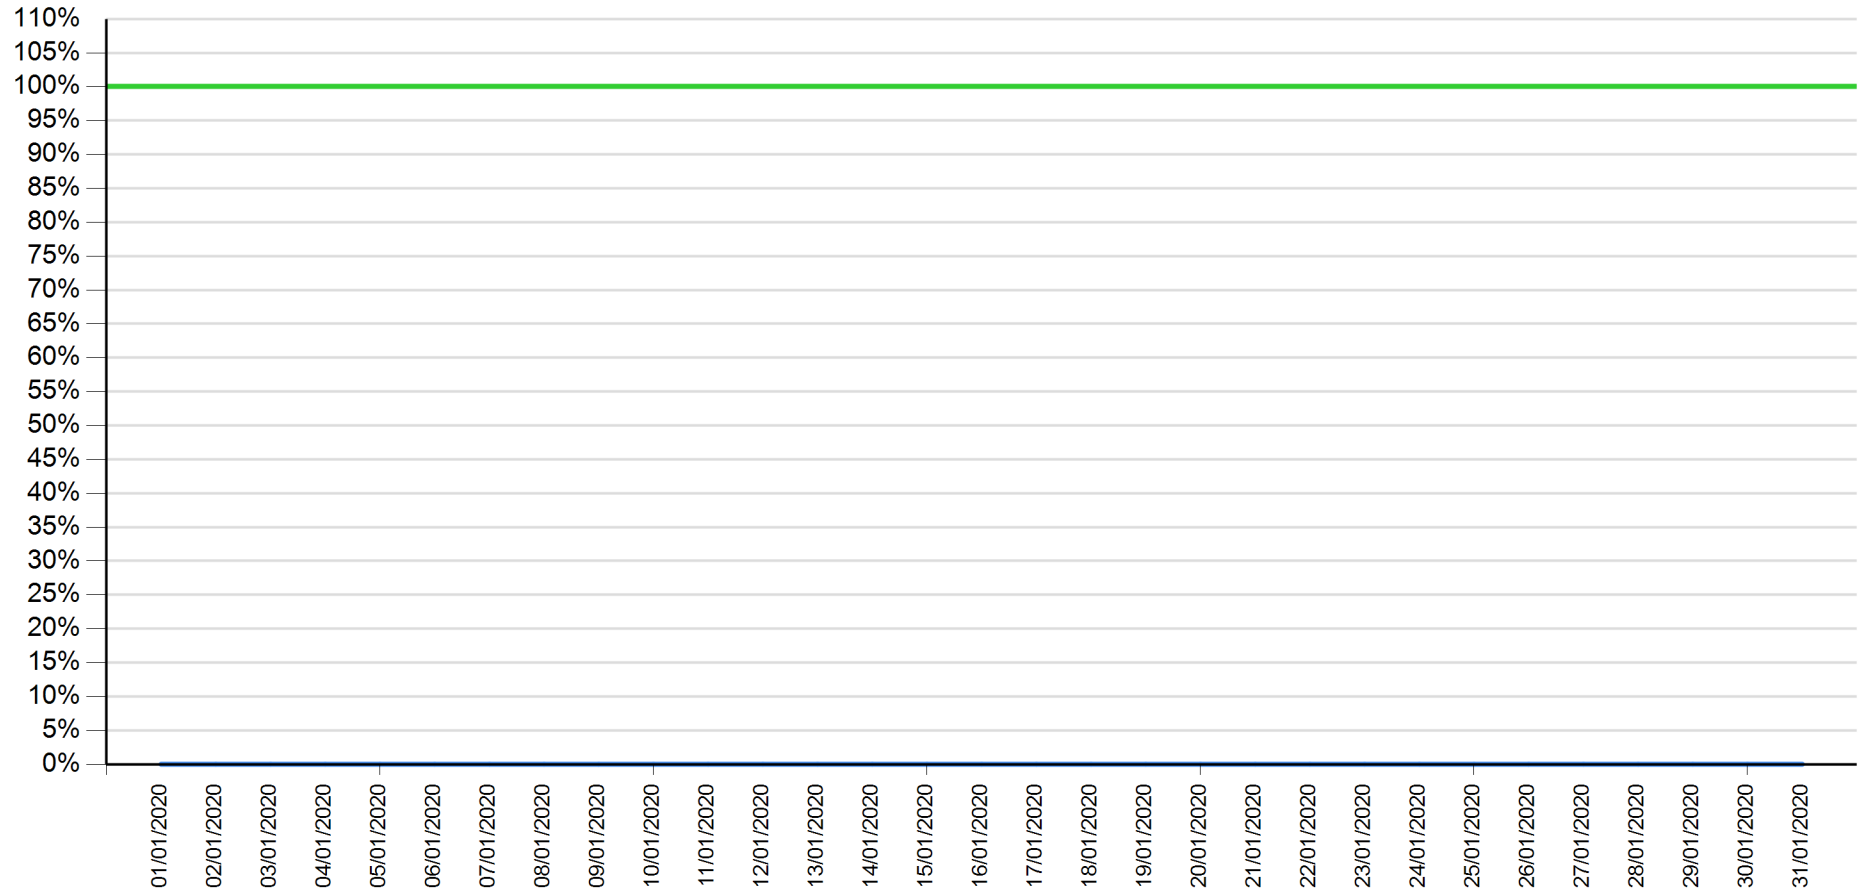

Fund Check as of March 2020

API error rate

Intesa Sanpaolo channels error rate

API error rate vs Intesa Sanpaolo online channels

Payment as of January 2020

— API error rate

— Intesa Sanpaolo channels error rate