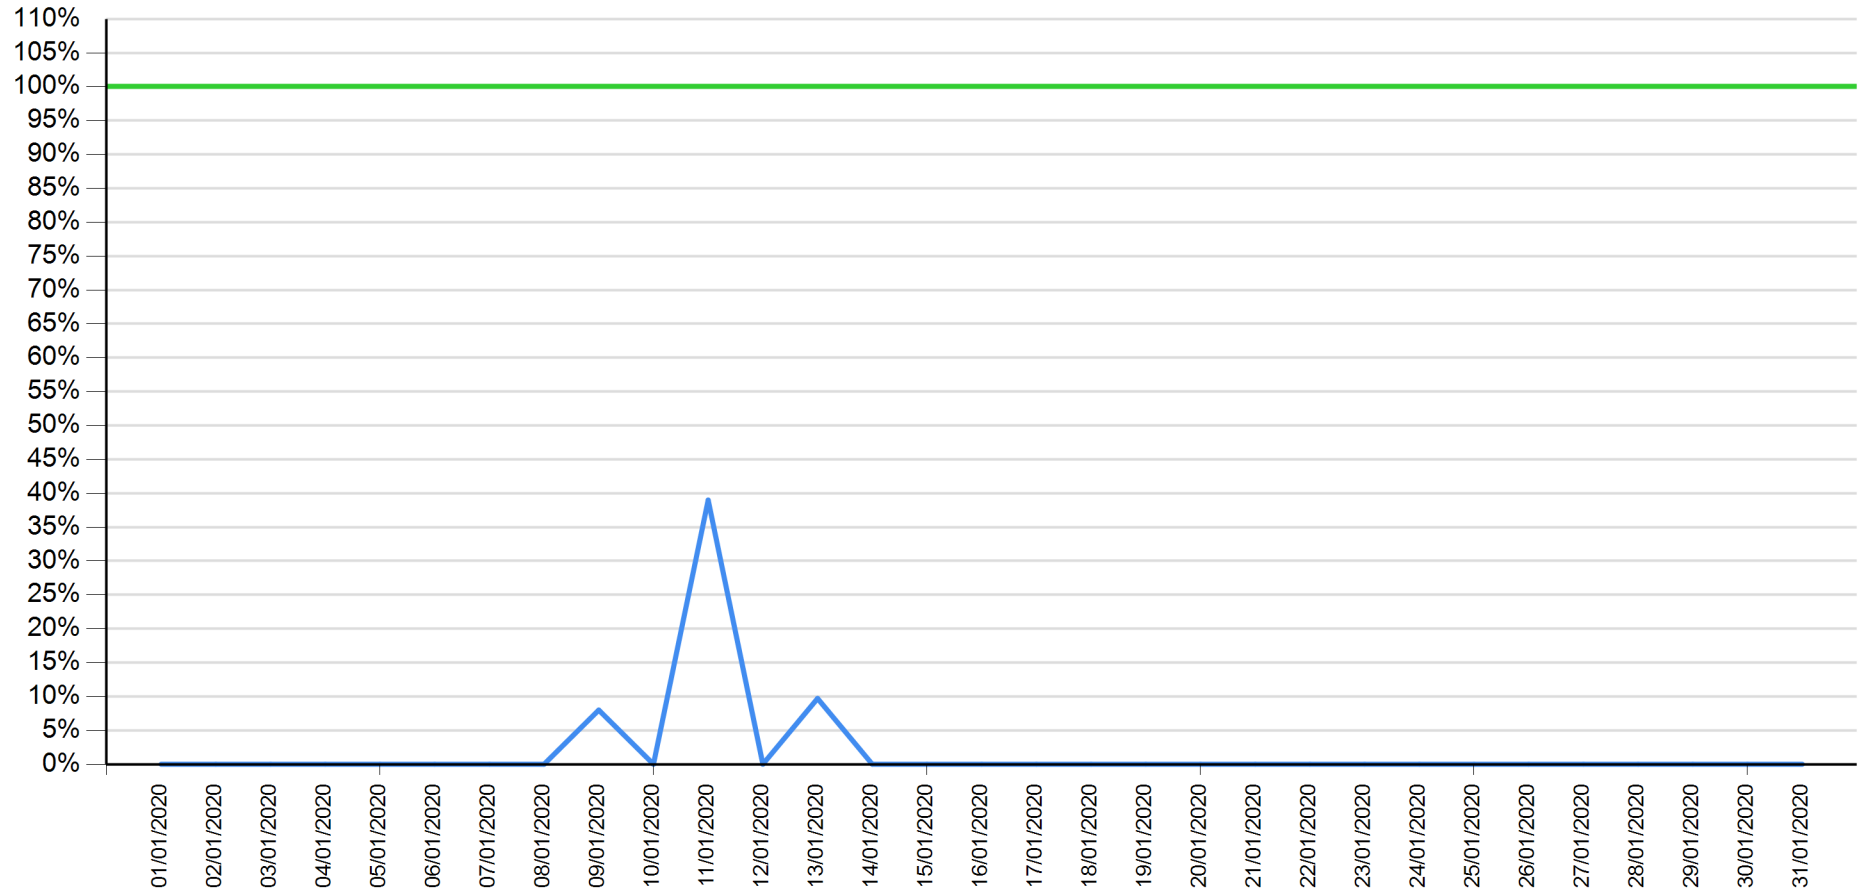

API error rate vs Intesa Sanpaolo online channels

Transaction list as of January 2020

— API error rate   — Intesa Sanpaolo channels error rate