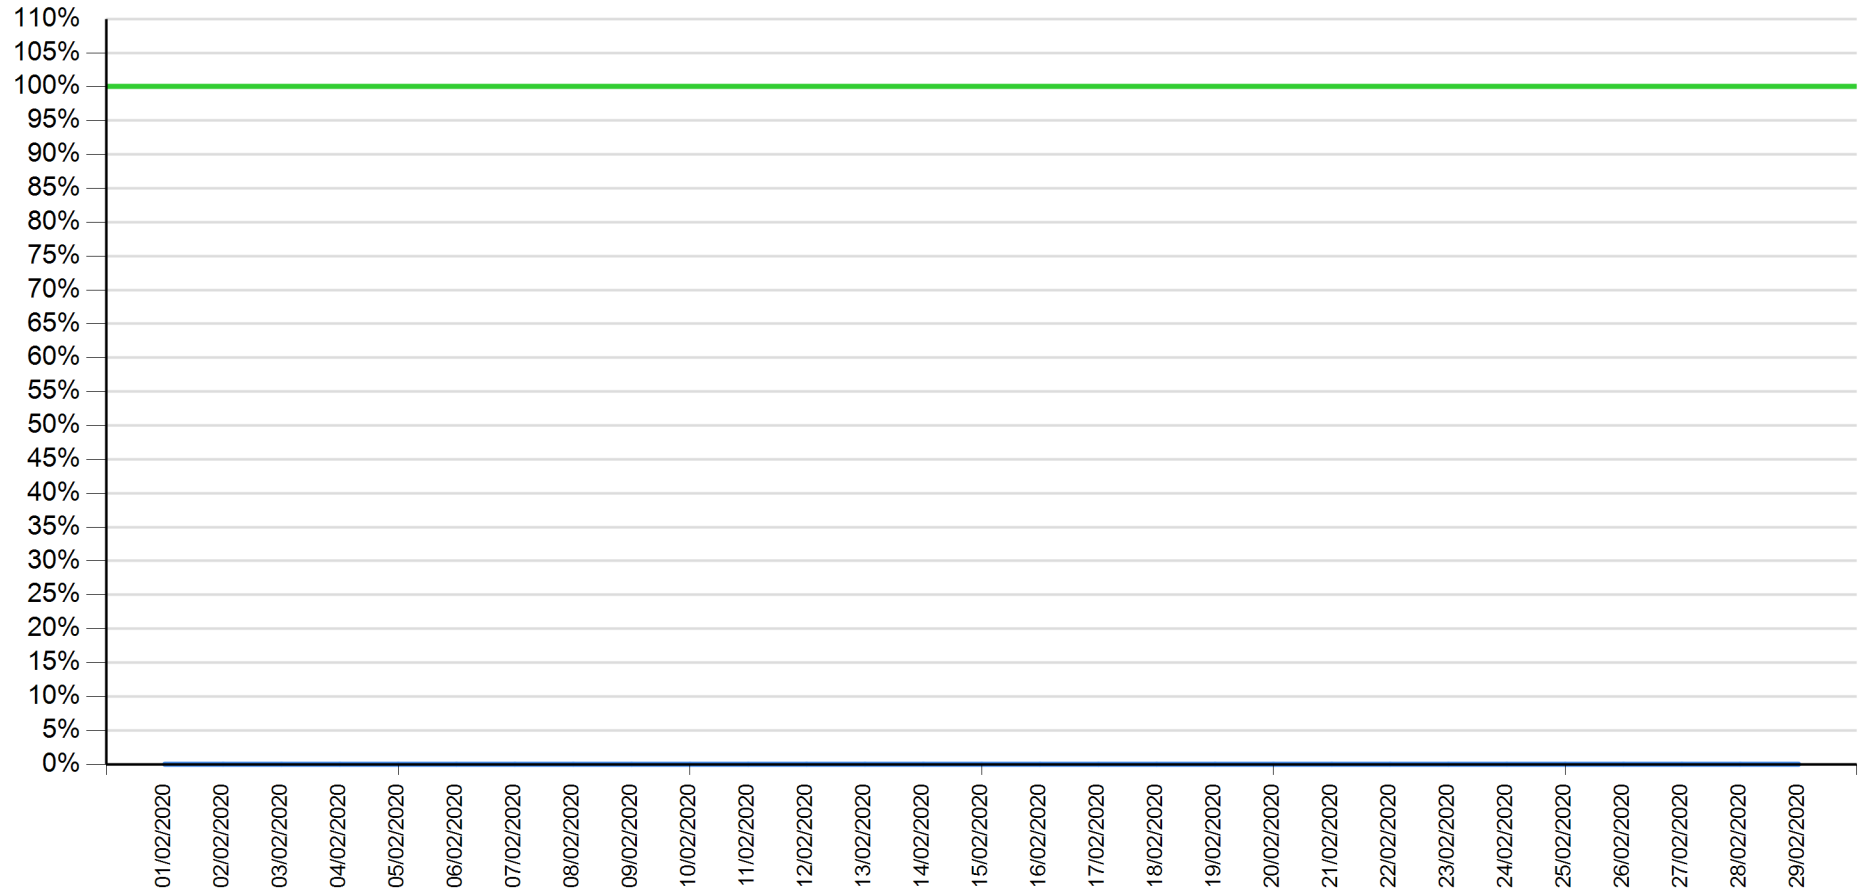

API error rate vs Intesa Sanpaolo online channels

Account list as of January 2020

API error rate

Intesa Sanpaolo channels error rate

API error rate vs Intesa Sanpaolo online channels

Account list as of February 2020