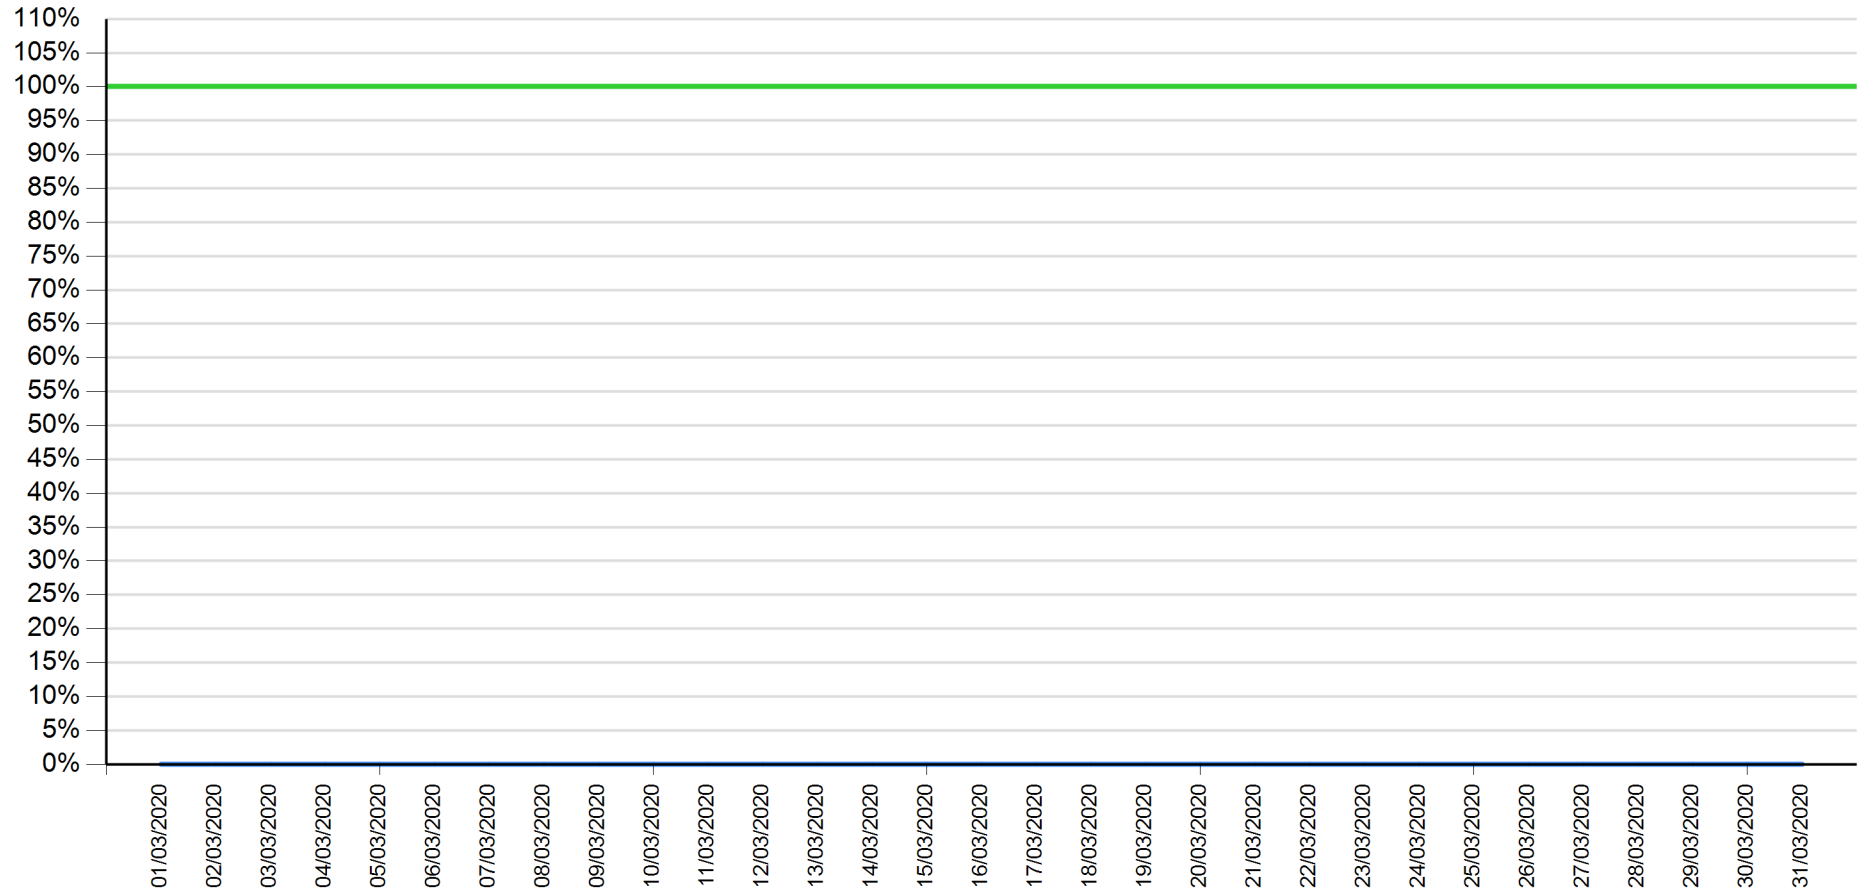

API error rate vs Intesa Sanpaolo online channels

Fund Check as of March 2020

API error rate

Intesa Sanpaolo channels error rate