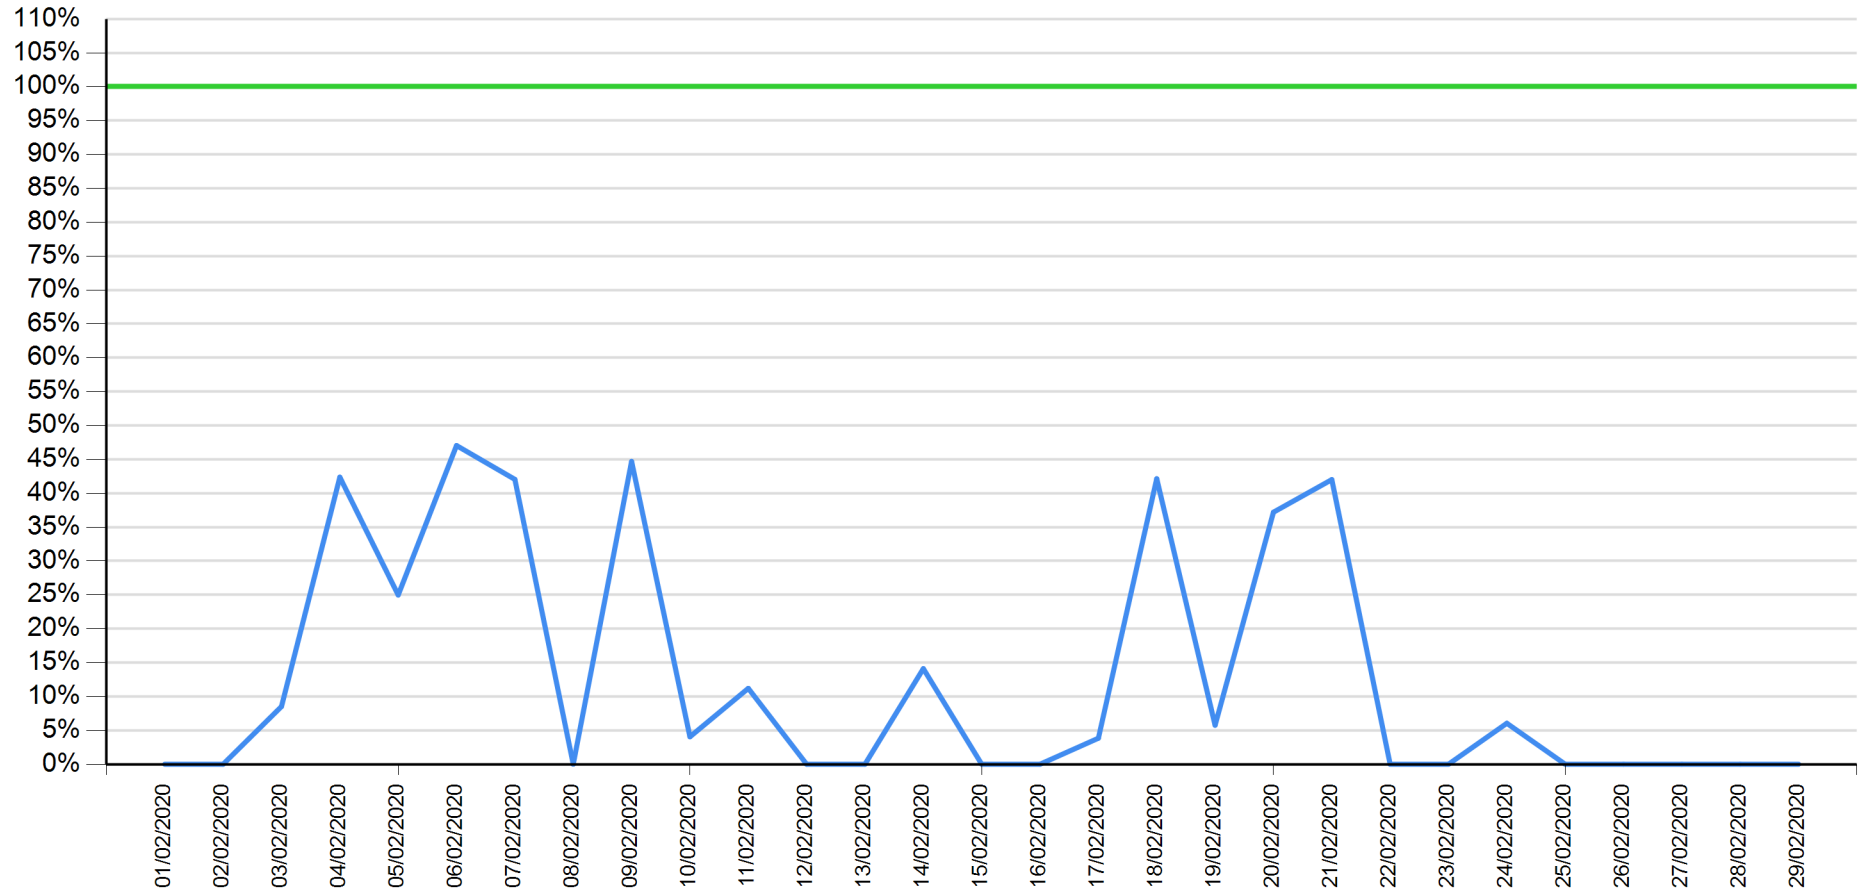

Balance as of January 2020

API error rate

Intesa Sanpaolo channels error rate

API error rate vs Intesa Sanpaolo online channels

Balance as of February 2020

— API error rate

— Intesa Sanpaolo channels error rate