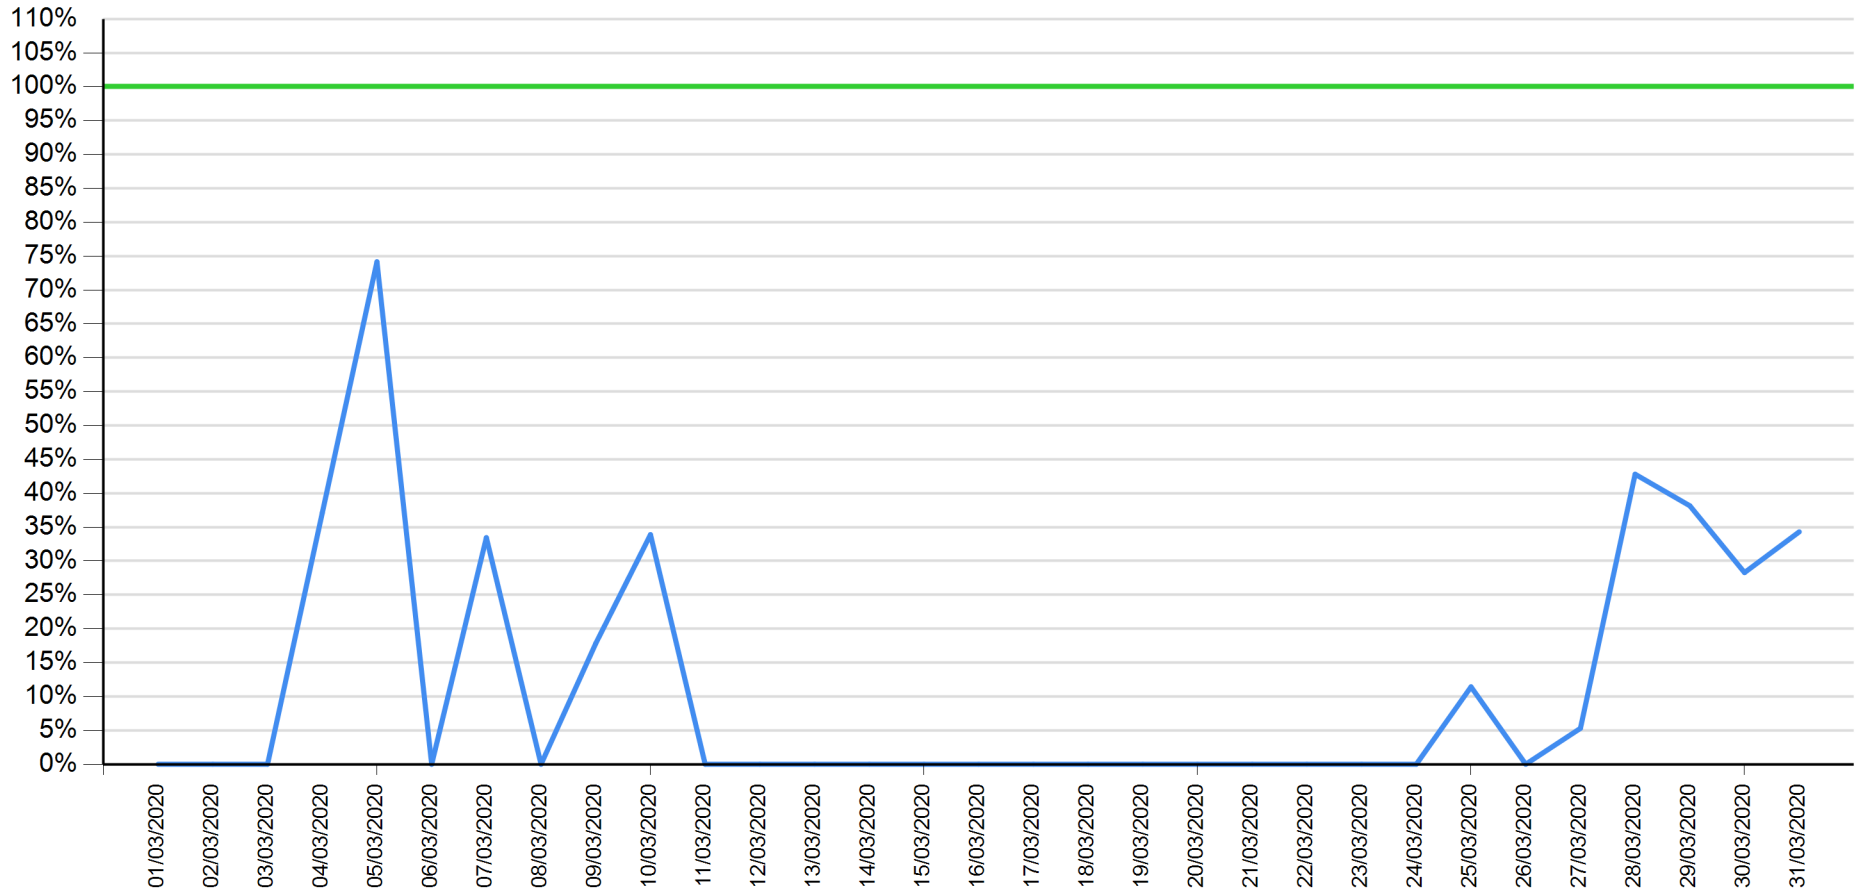

API error rate vs Intesa Sanpaolo online channels

Balance as of March 2020

— API error rate

— Intesa Sanpaolo channels error rate