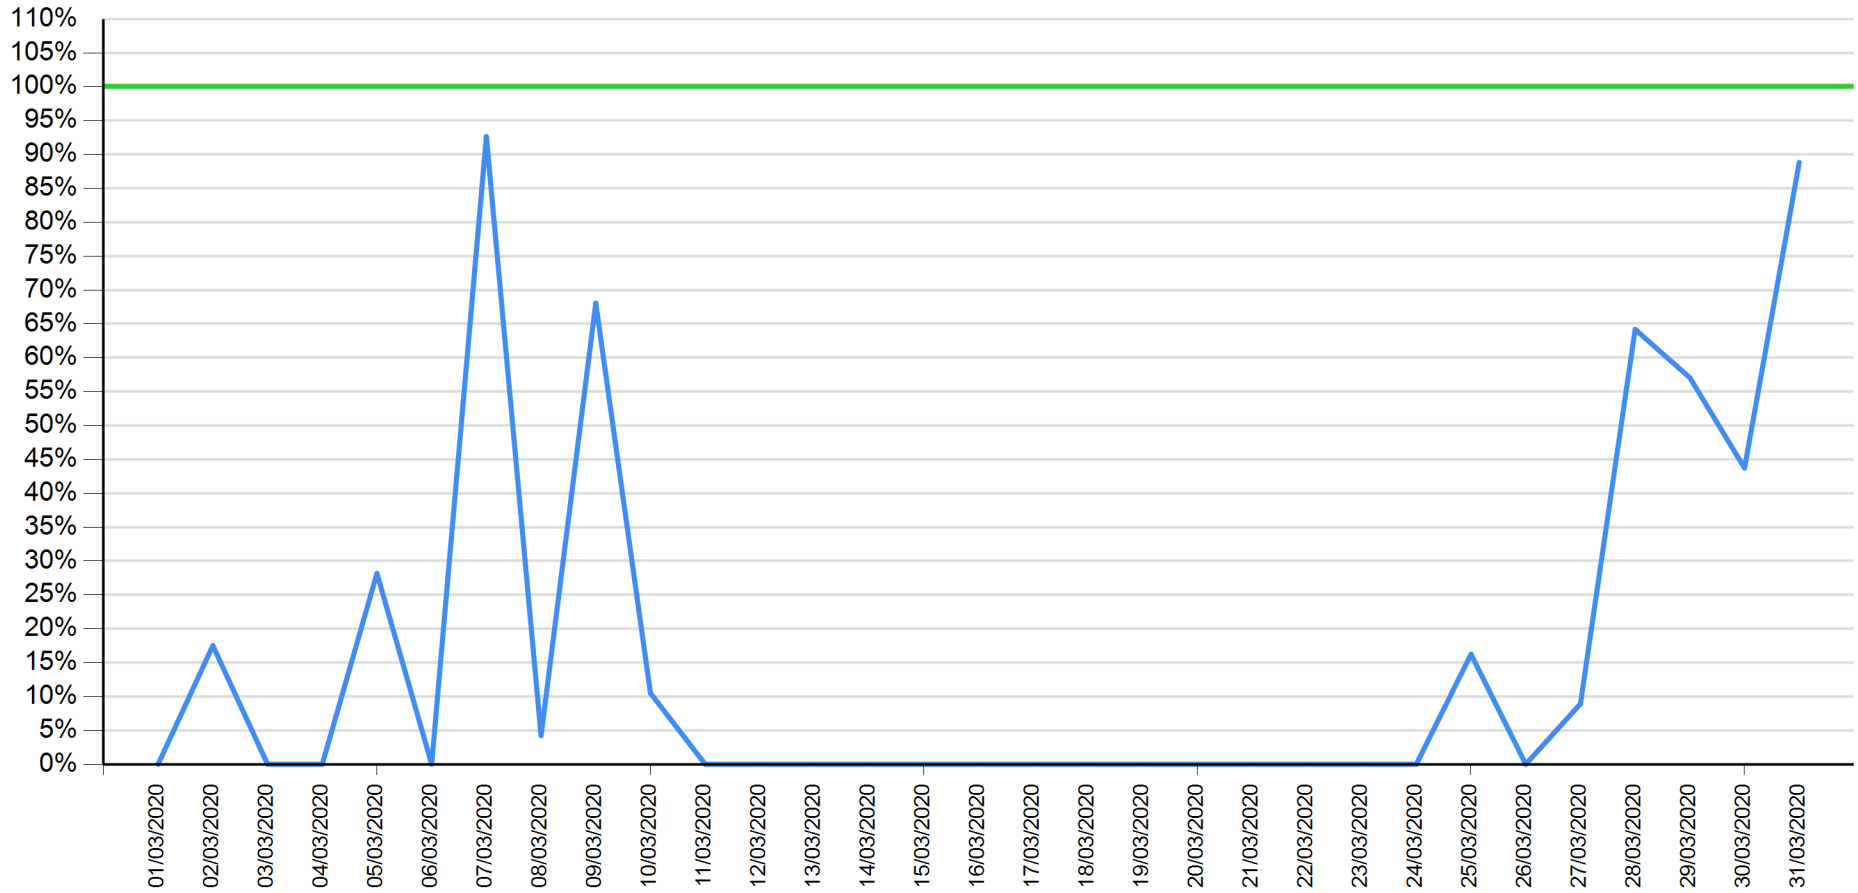

Transaction list as of February 2020

API error rate

Intesa Sanpaolo channels error rate

API error rate vs Intesa Sanpaolo online channels

Transaction list as of March 2020

API error rate

Intesa Sanpaolo channels error rate