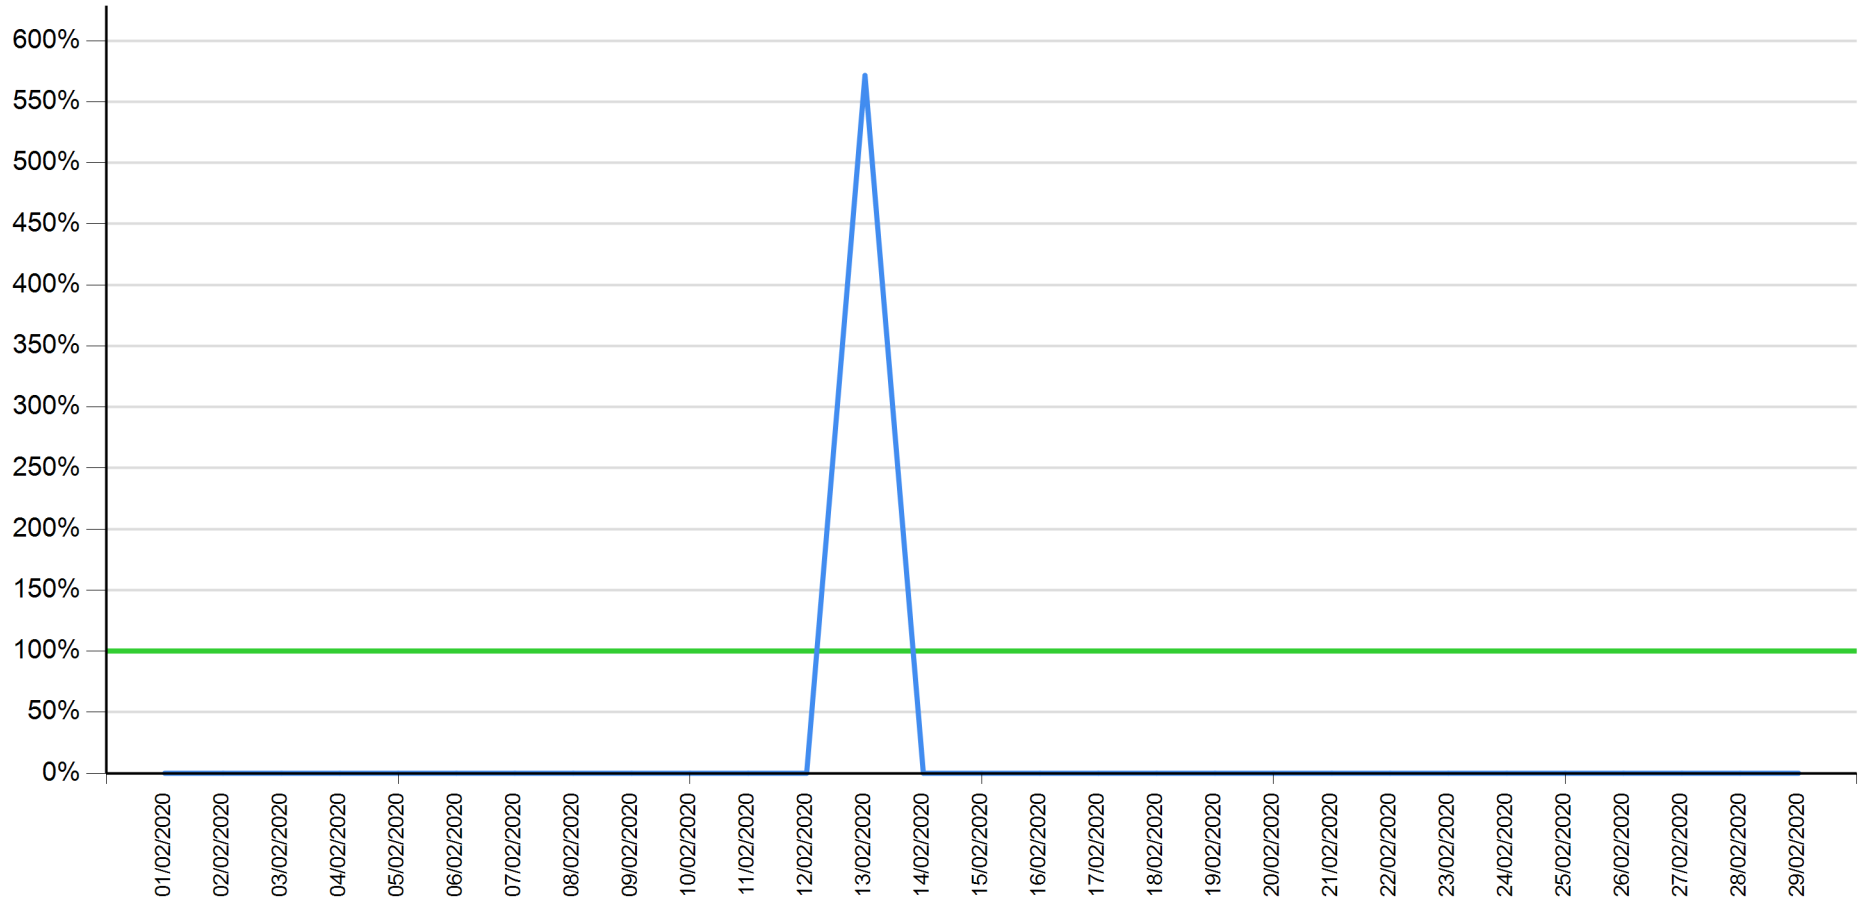

API error rate vs Intesa Sanpaolo online channels

Payment as of February 2020

— API error rate   — Intesa Sanpaolo channels error rate