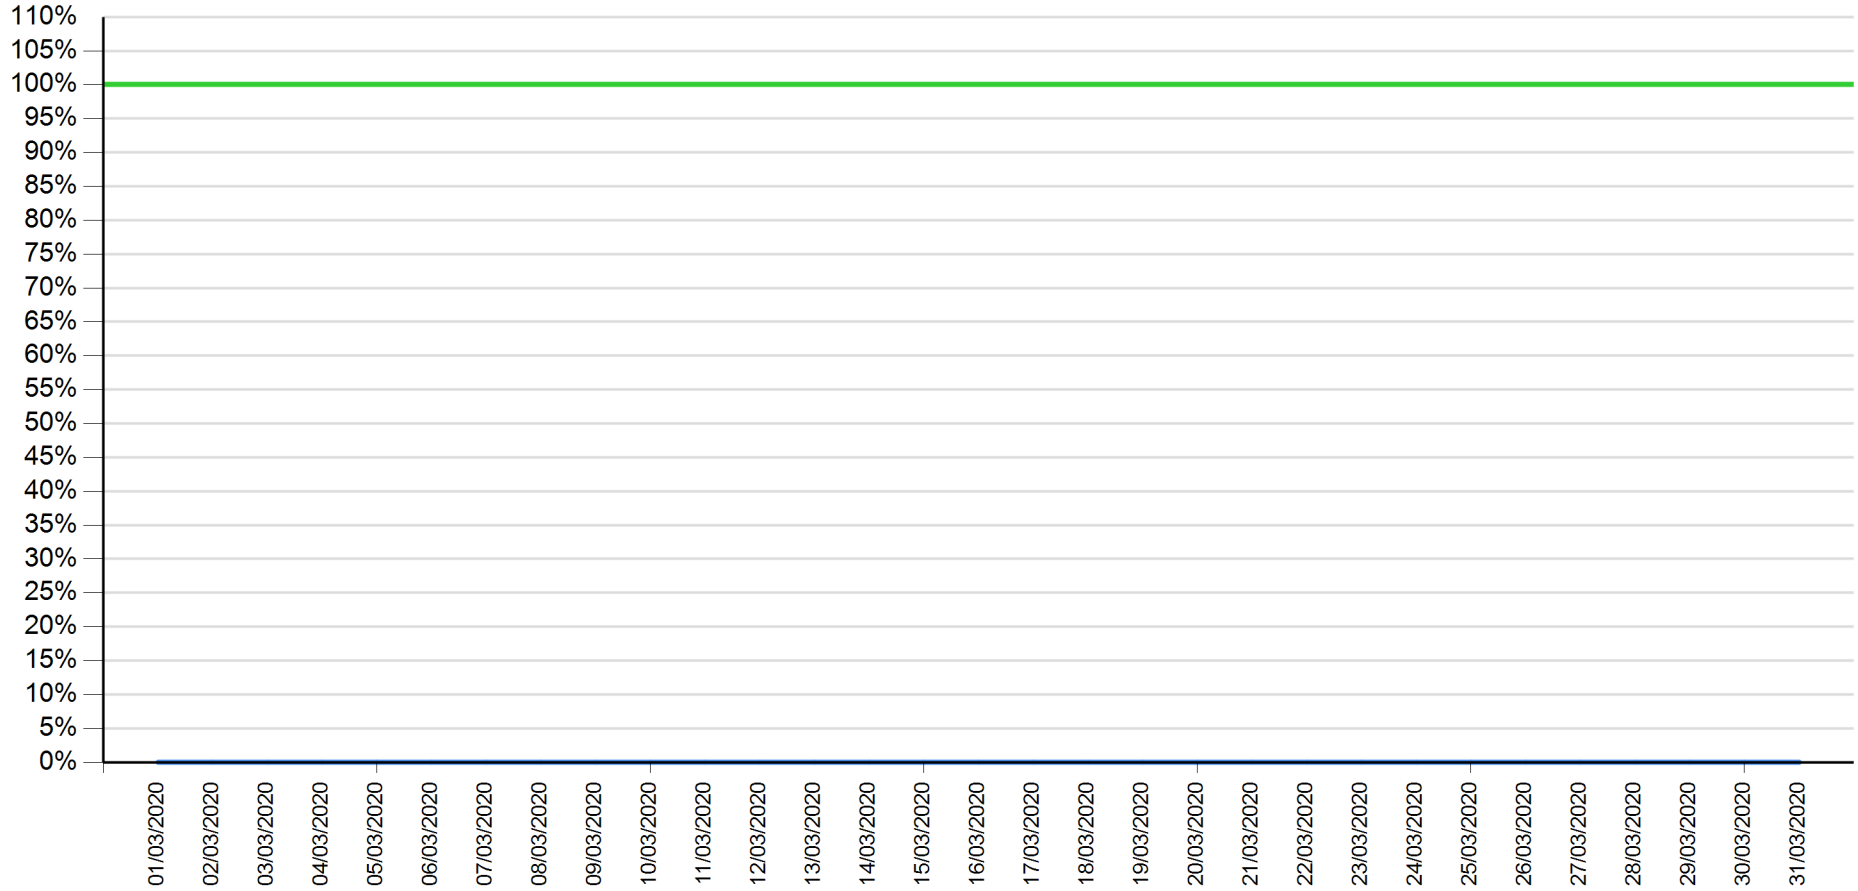

API error rate vs Intesa Sanpaolo online channels

Payment as of February 2020

— API error rate — Intesa Sanpaolo channels error rate

API error rate vs Intesa Sanpaolo online channels

Payment as of March 2020