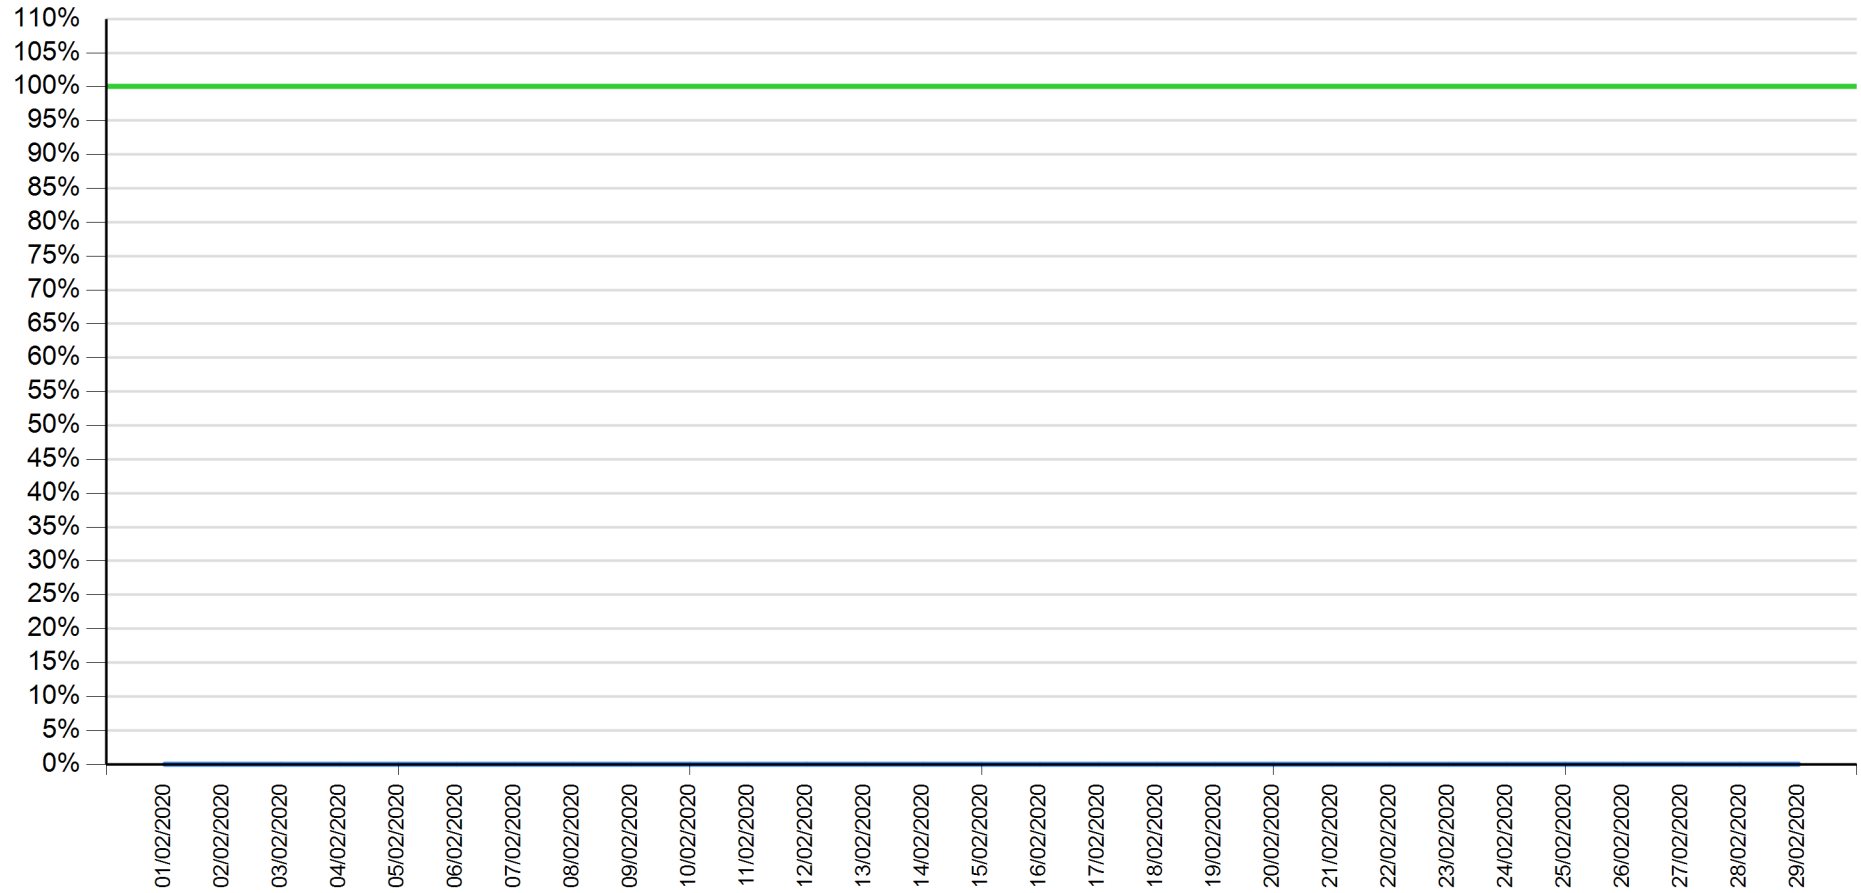

API error rate vs Intesa Sanpaolo online channels

Fund Check as of February 2020

API error rate

Intesa Sanpaolo channels error rate