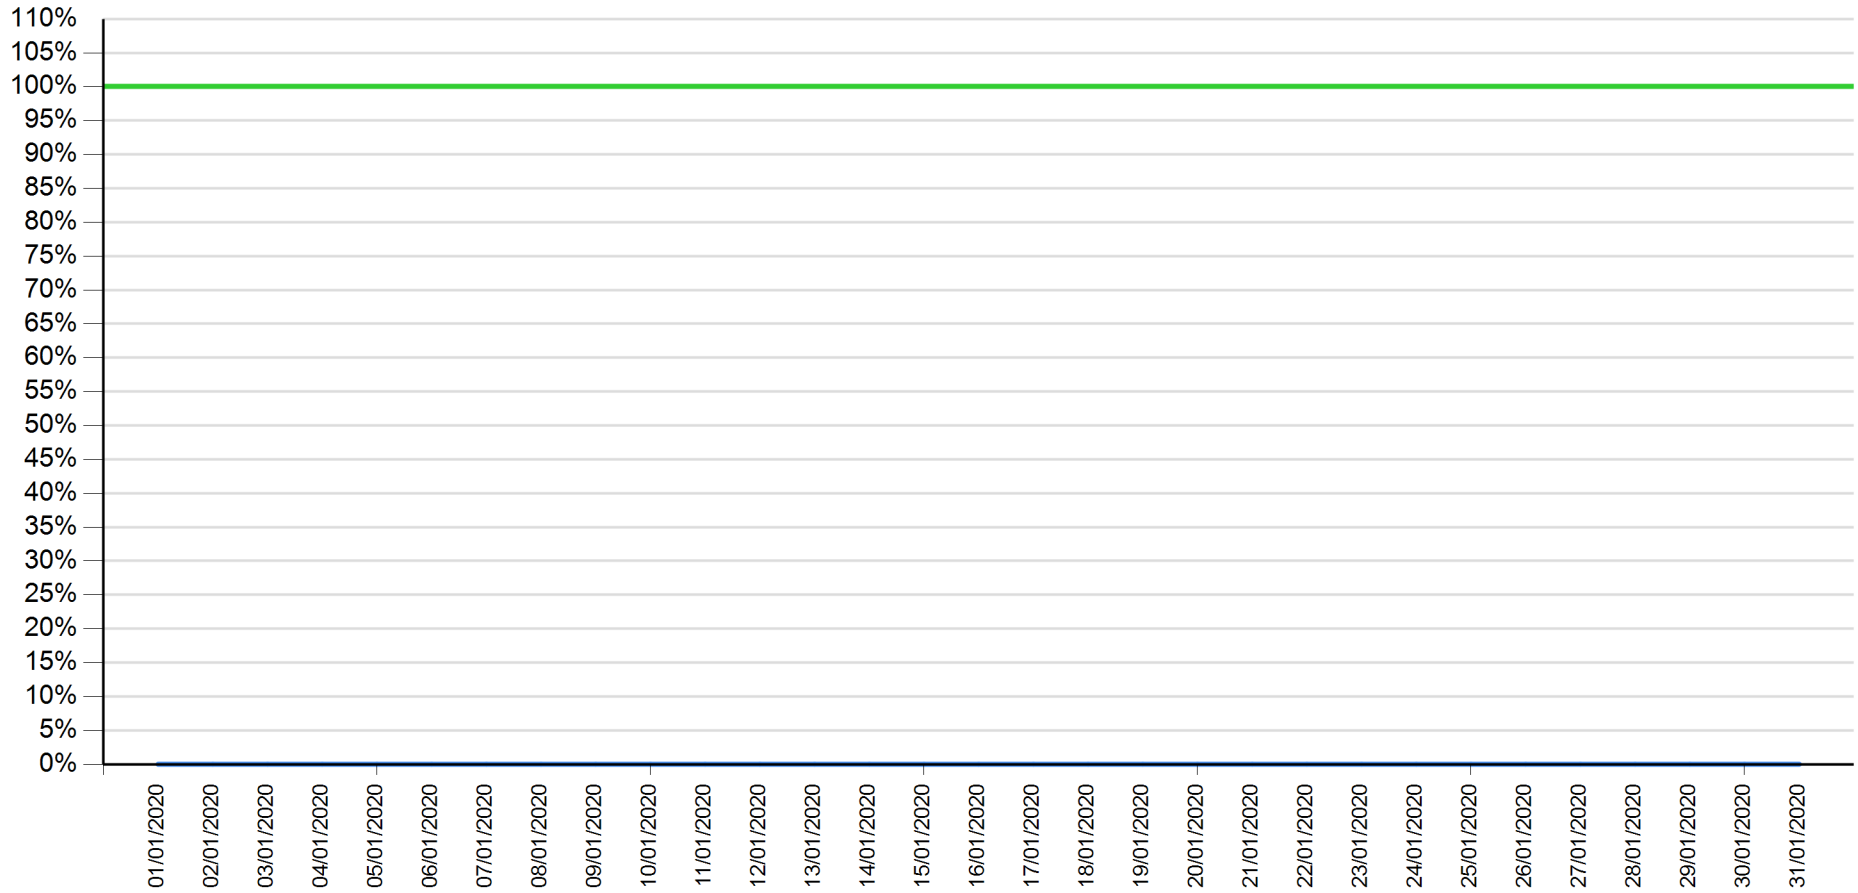

API error rate vs Intesa Sanpaolo online channels

Account list as of January 2020

API error rate

Intesa Sanpaolo channels error rate