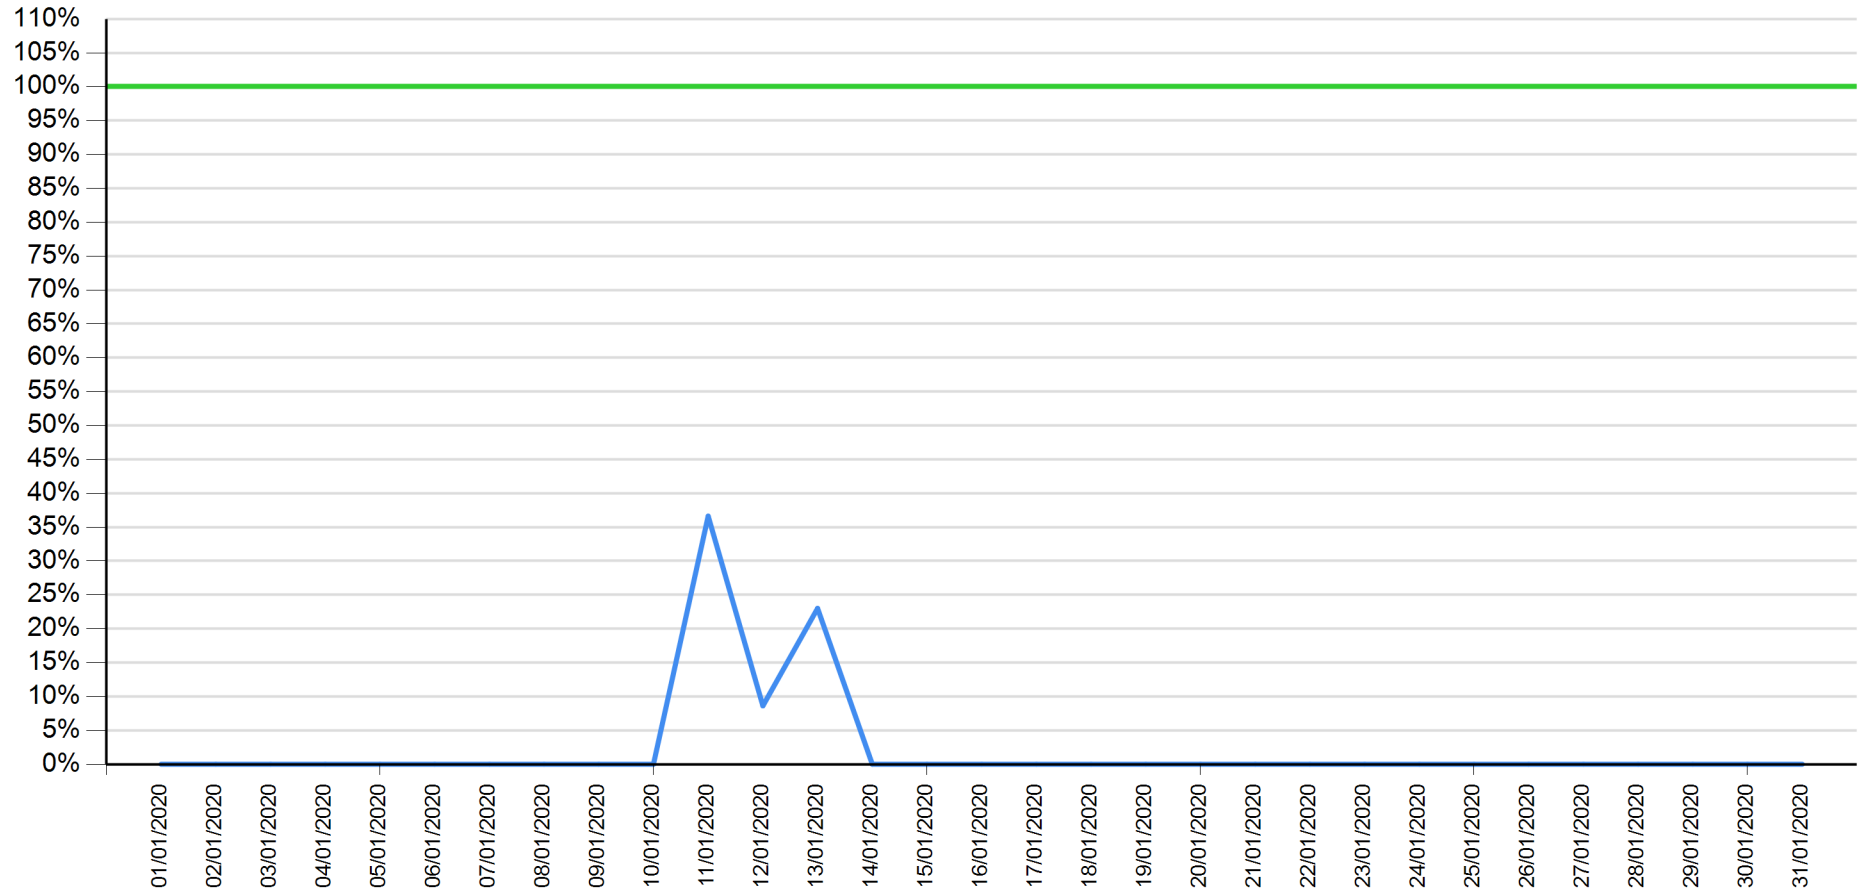

API error rate vs Intesa Sanpaolo online channels

Balance as of January 2020

API error rate

Intesa Sanpaolo channels error rate