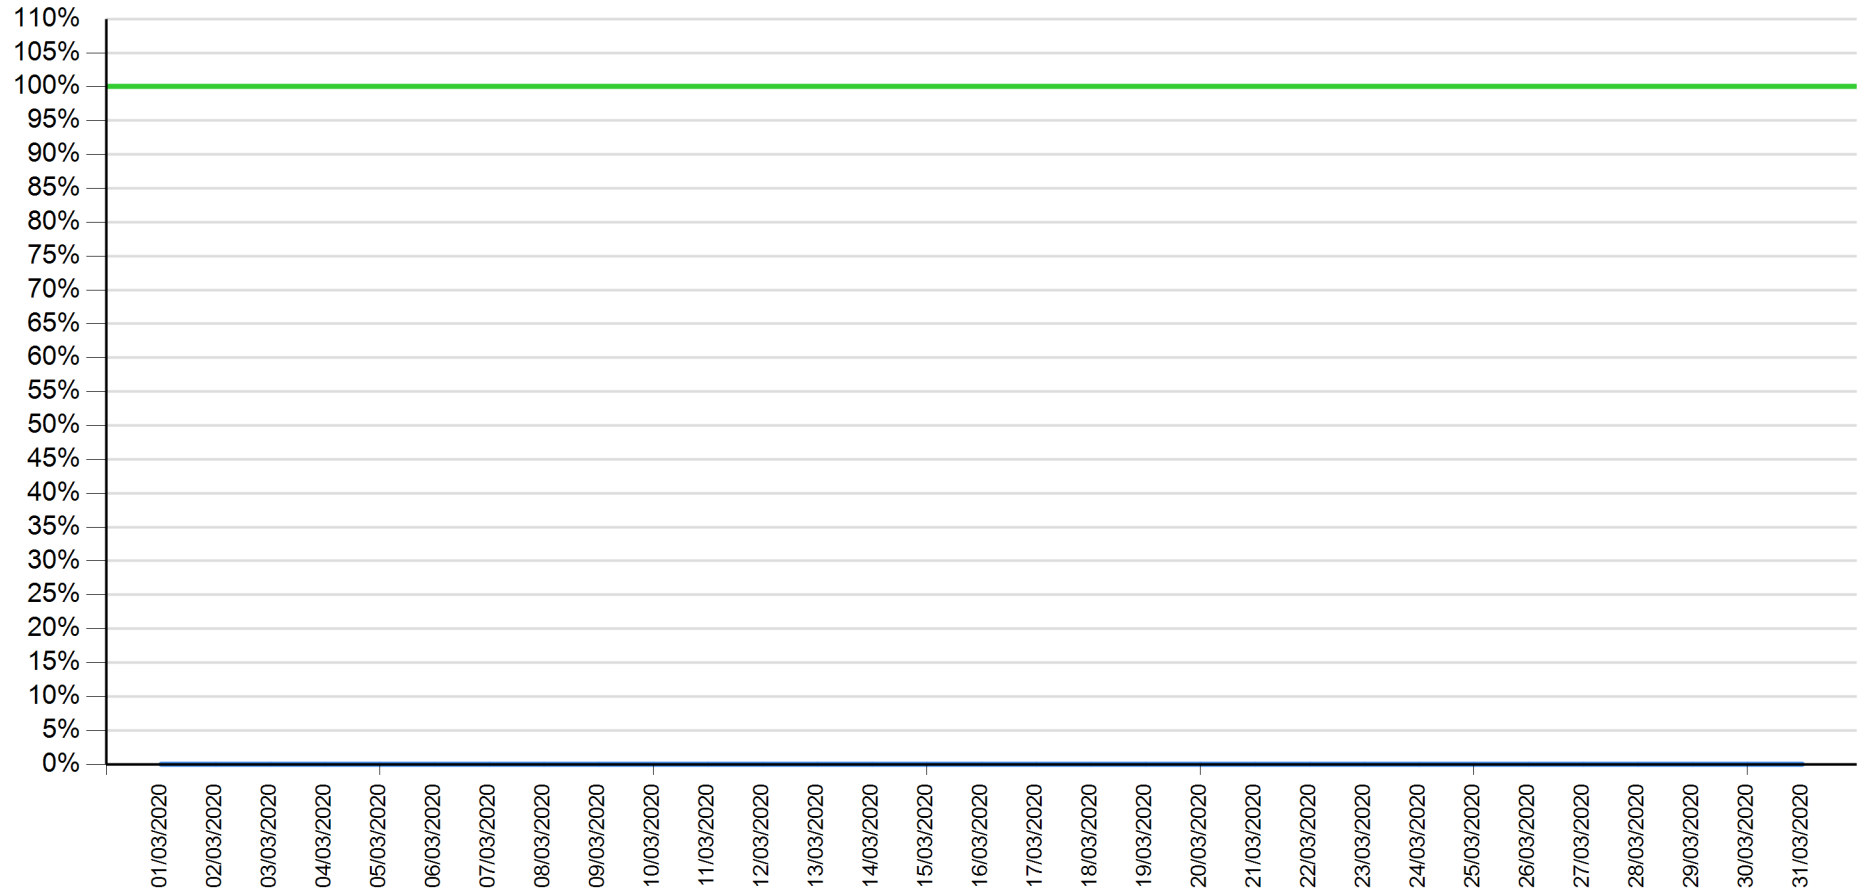

API error rate vs Intesa Sanpaolo online channels

Account list as of March 2020

API error rate

Intesa Sanpaolo channels error rate