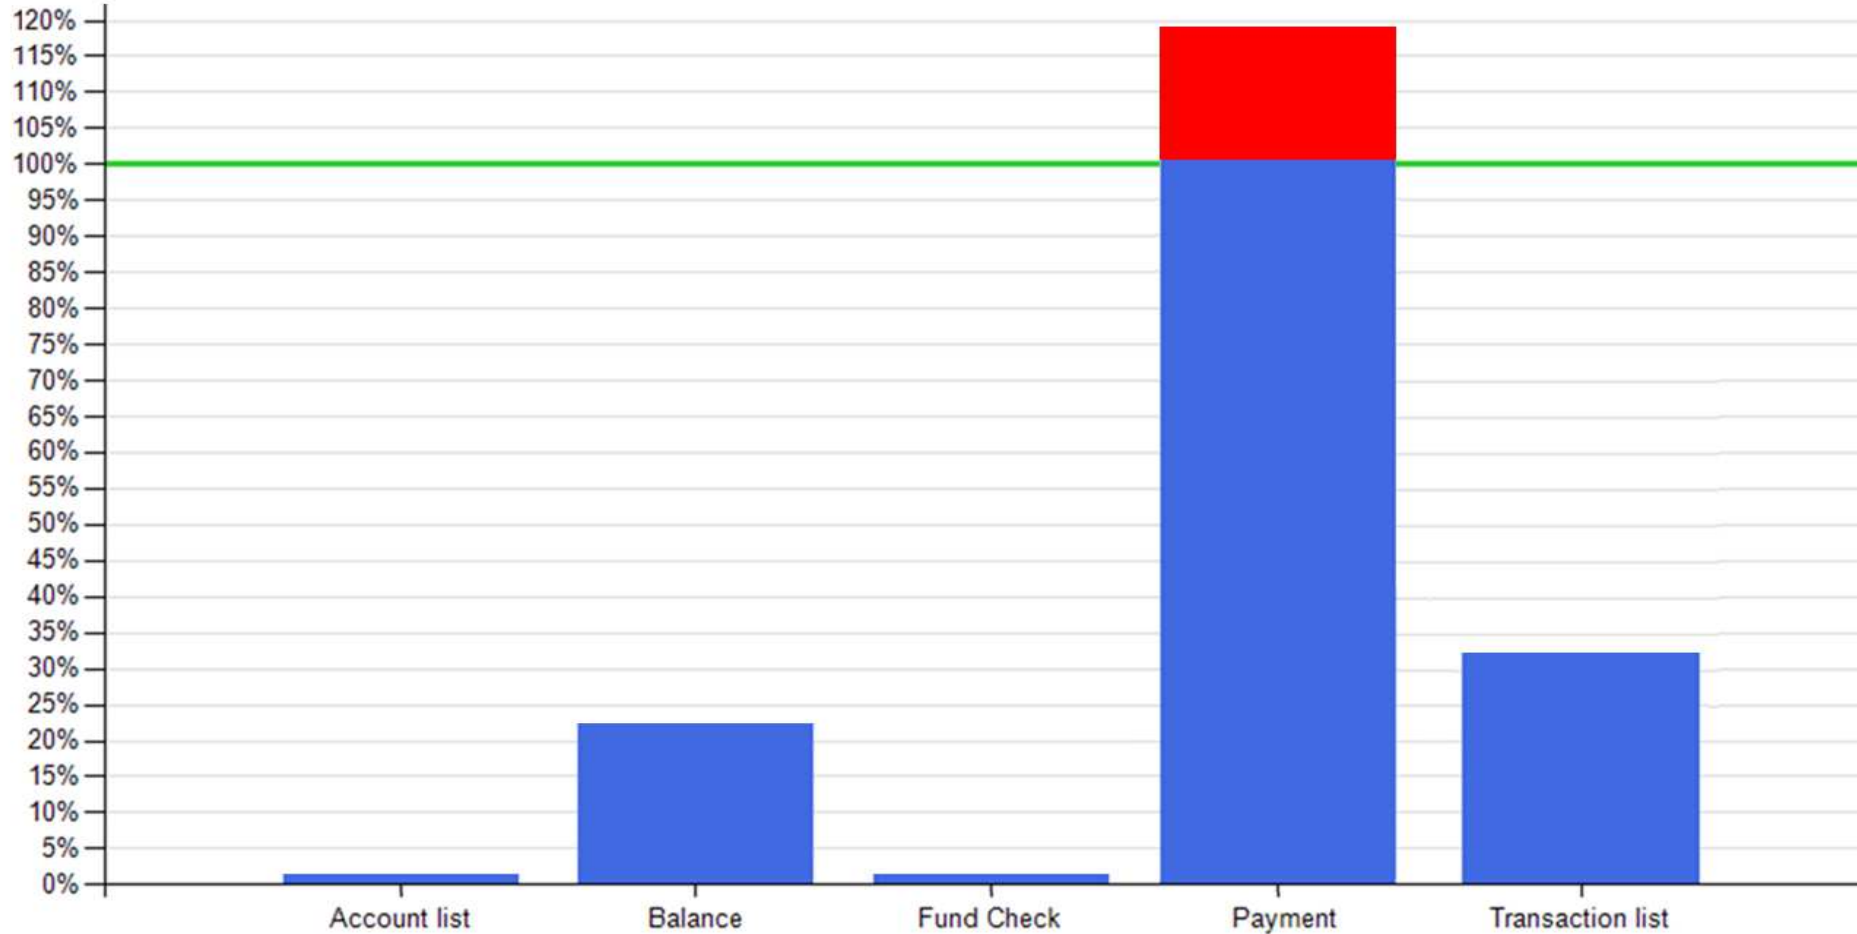

API error rate vs Intesa Sanpaolo online channels

Reference period: January 2020, February 2020, March 2020

API error rate

Intesa Sanpaolo channels error rate

API normalized error rate exceeds Intesa Sanpaolo online channels normalized error rate