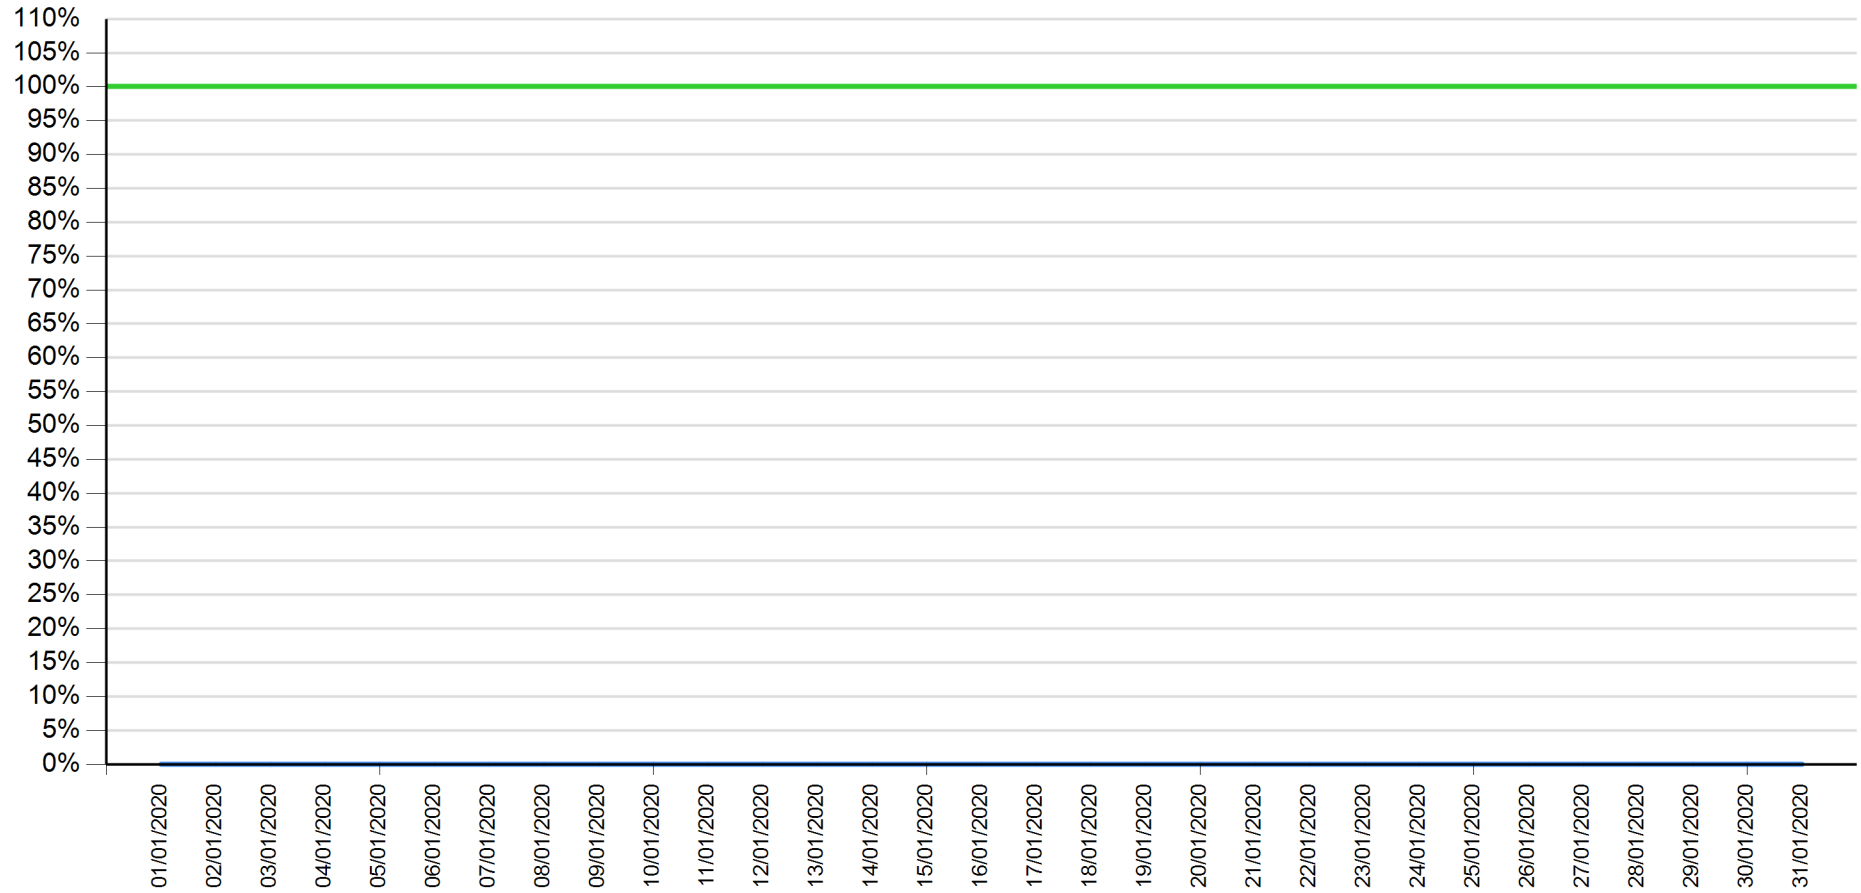

API error rate vs Intesa Sanpaolo online channels

Balance as of March 2020

— API error rate

— Intesa Sanpaolo channels error rate

API error rate vs Intesa Sanpaolo online channels

Fund Check as of January 2020