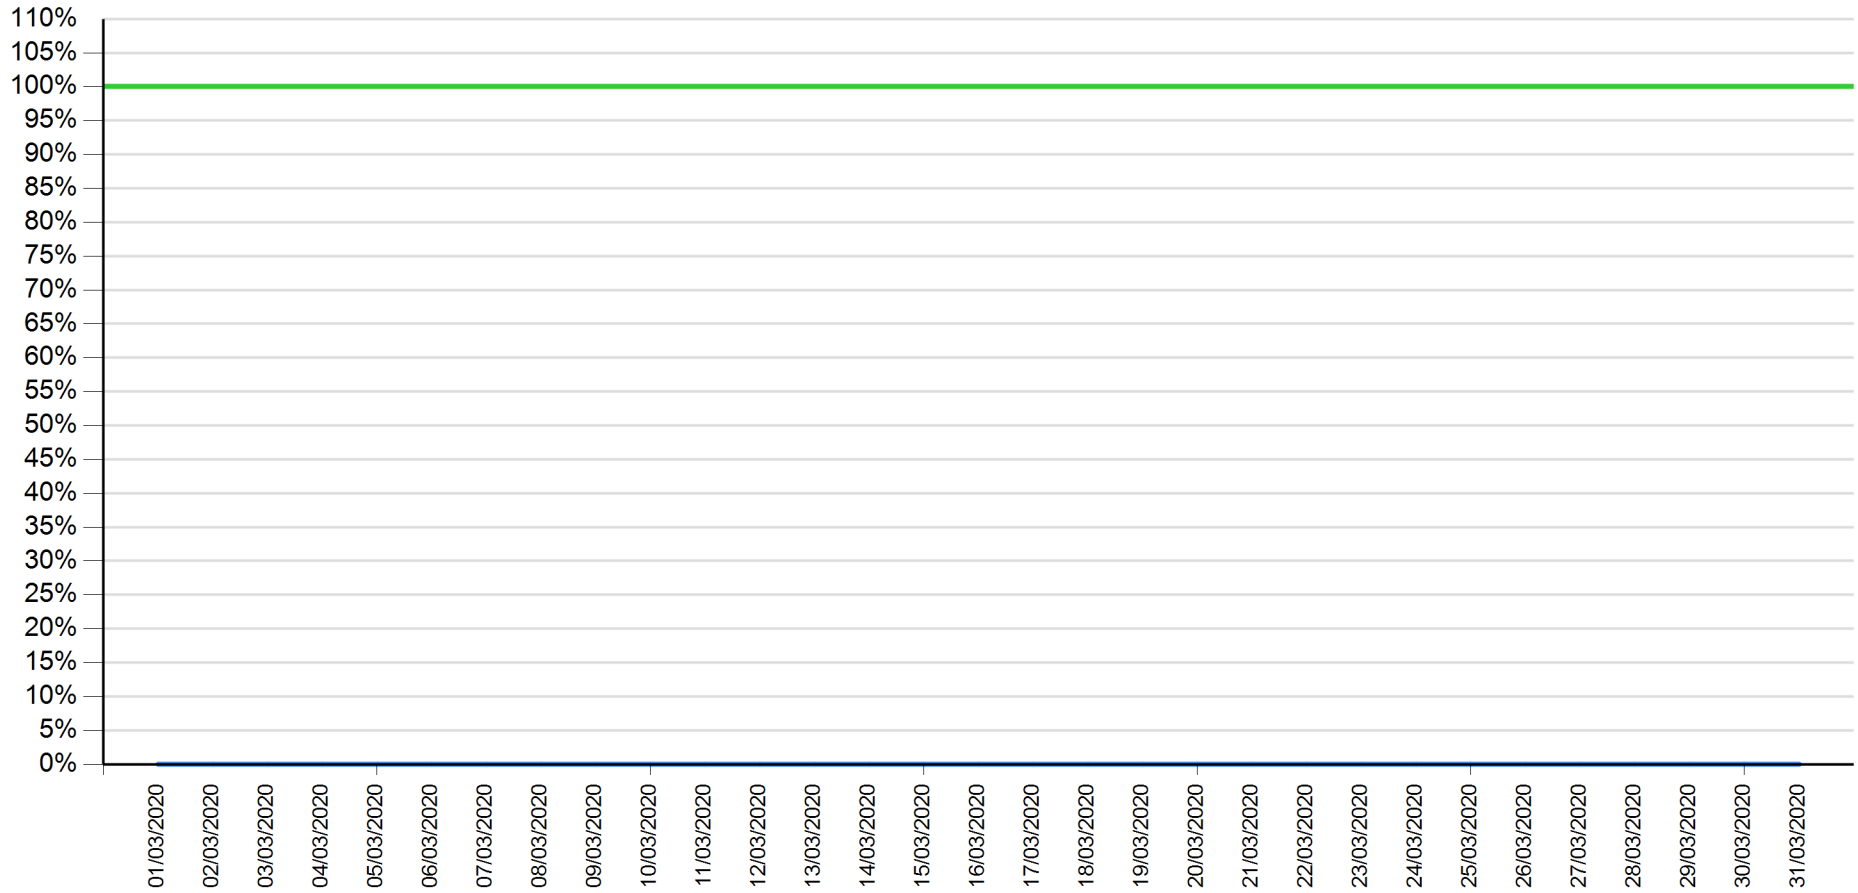

API response time vs Intesa Sanpaolo online channels

Fund Check as of March 2020

— API response time   — Intesa Sanpaolo channels response time