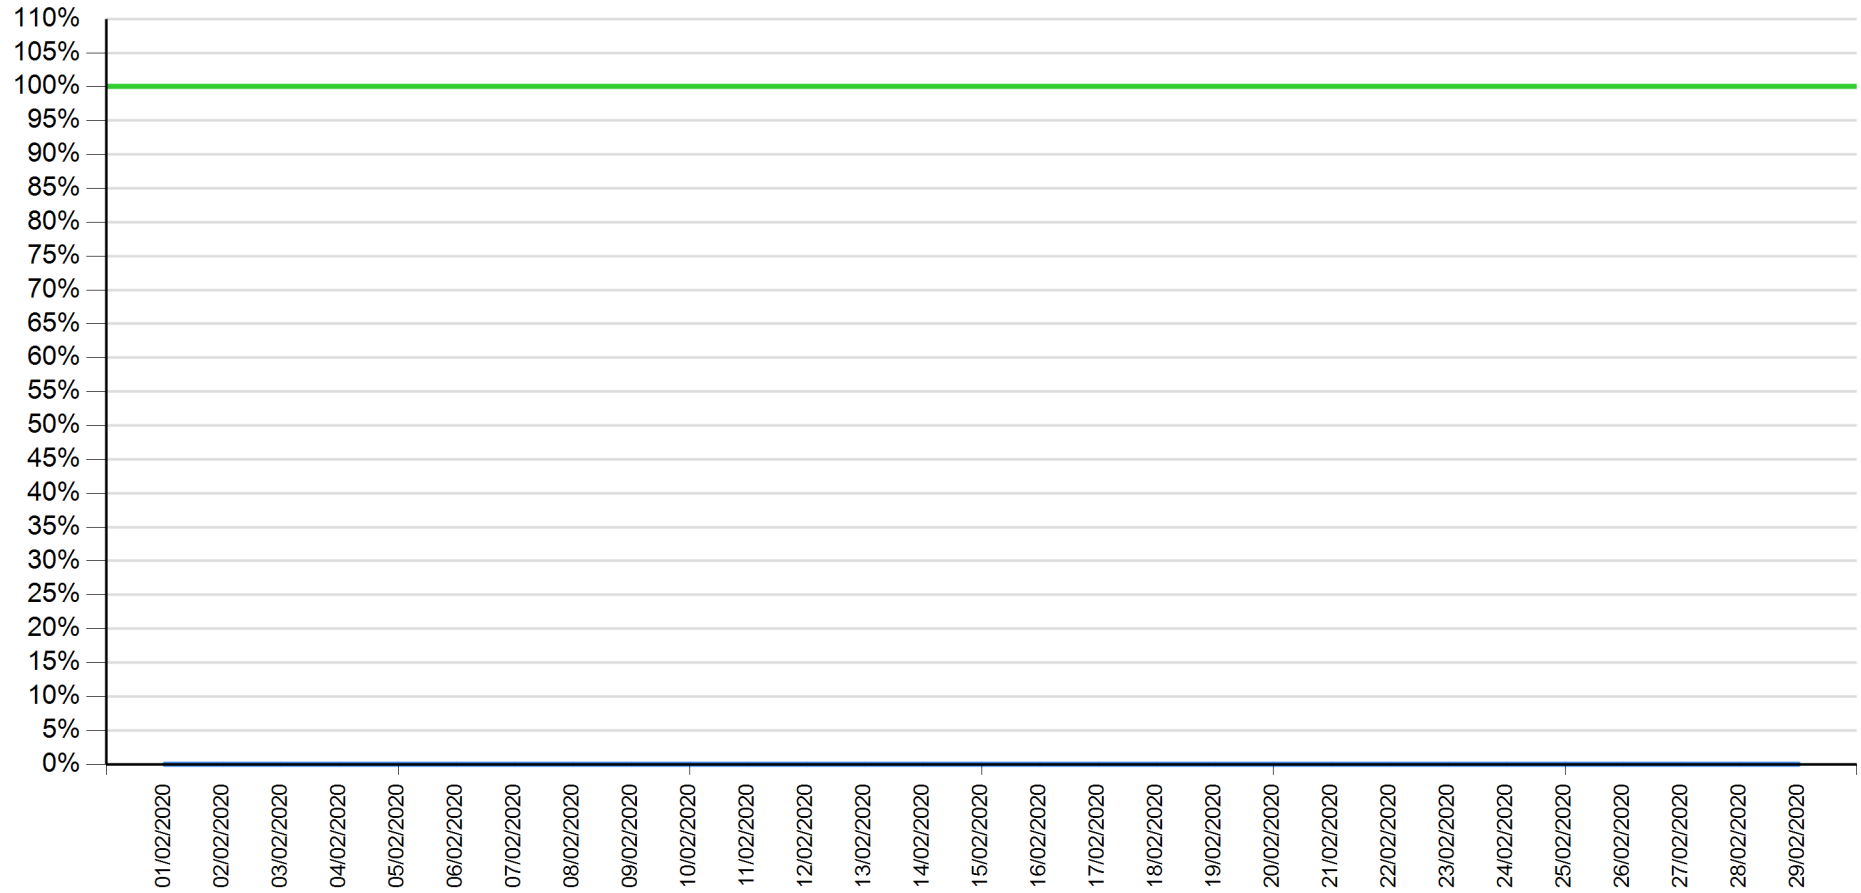

Fund Check as of January 2020

— API response time

— Intesa Sanpaolo channels response time

API response time vs Intesa Sanpaolo online channels

Fund Check as of February 2020

— API response time — Intesa Sanpaolo channels response time