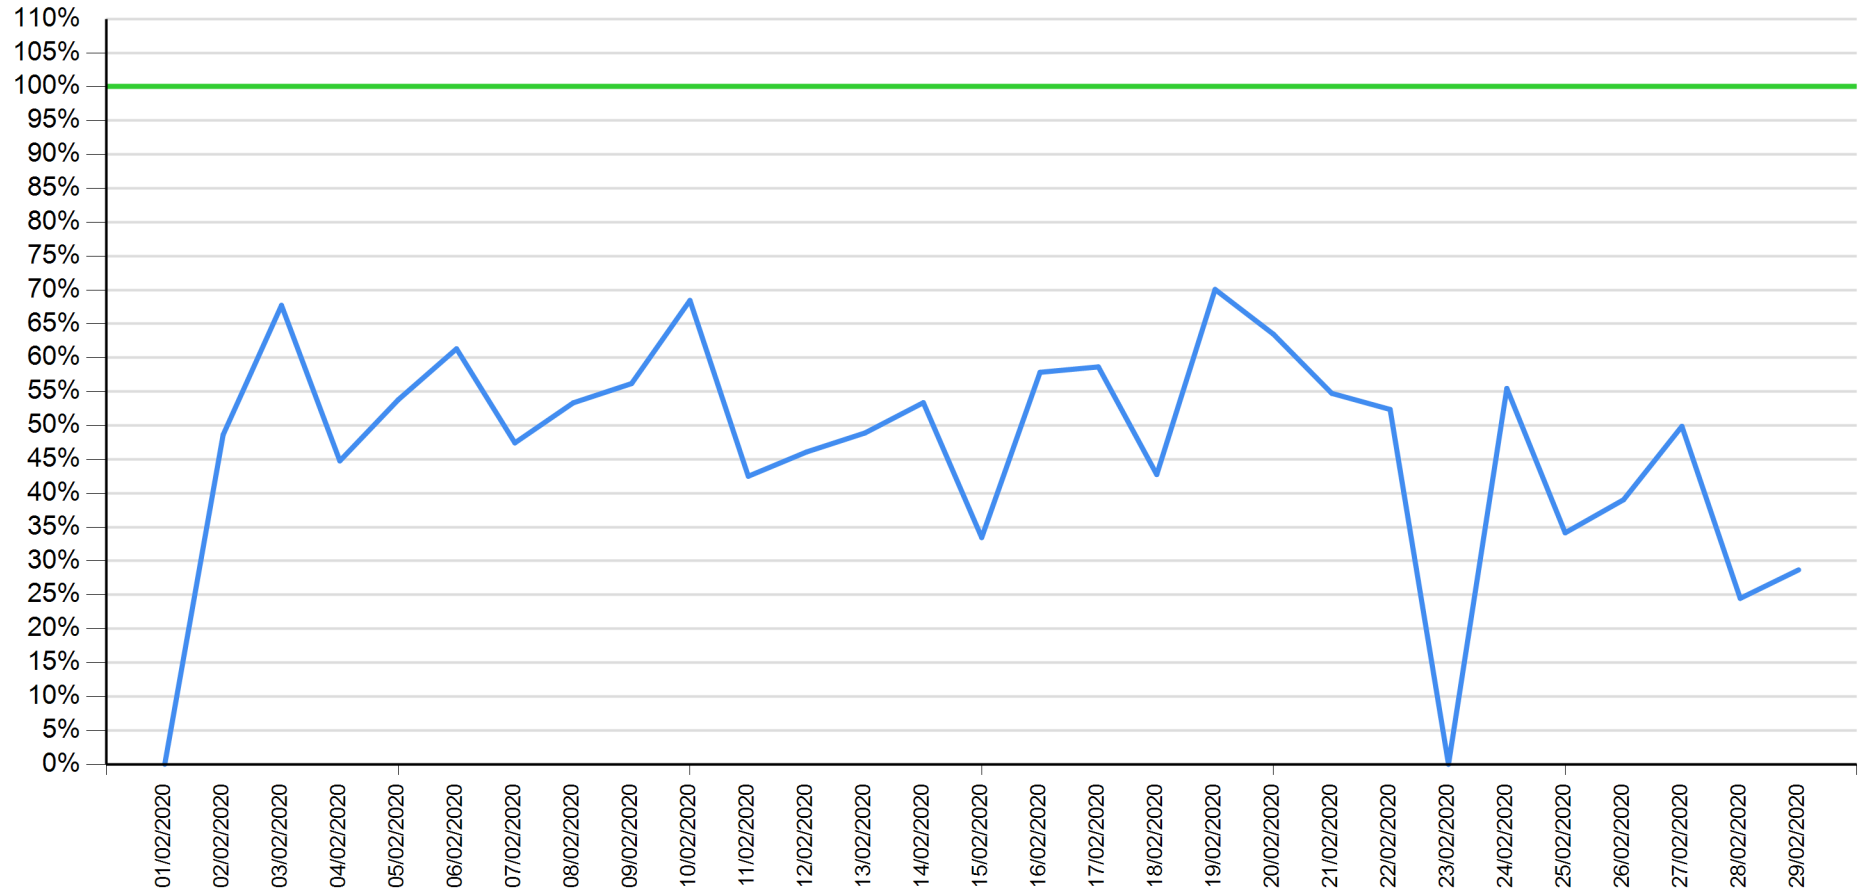

API response time vs Intesa Sanpaolo online channels

Account list as of January 2020

— API response time — Intesa Sanpaolo channels response time

API response time vs Intesa Sanpaolo online channels

Account list as of February 2020