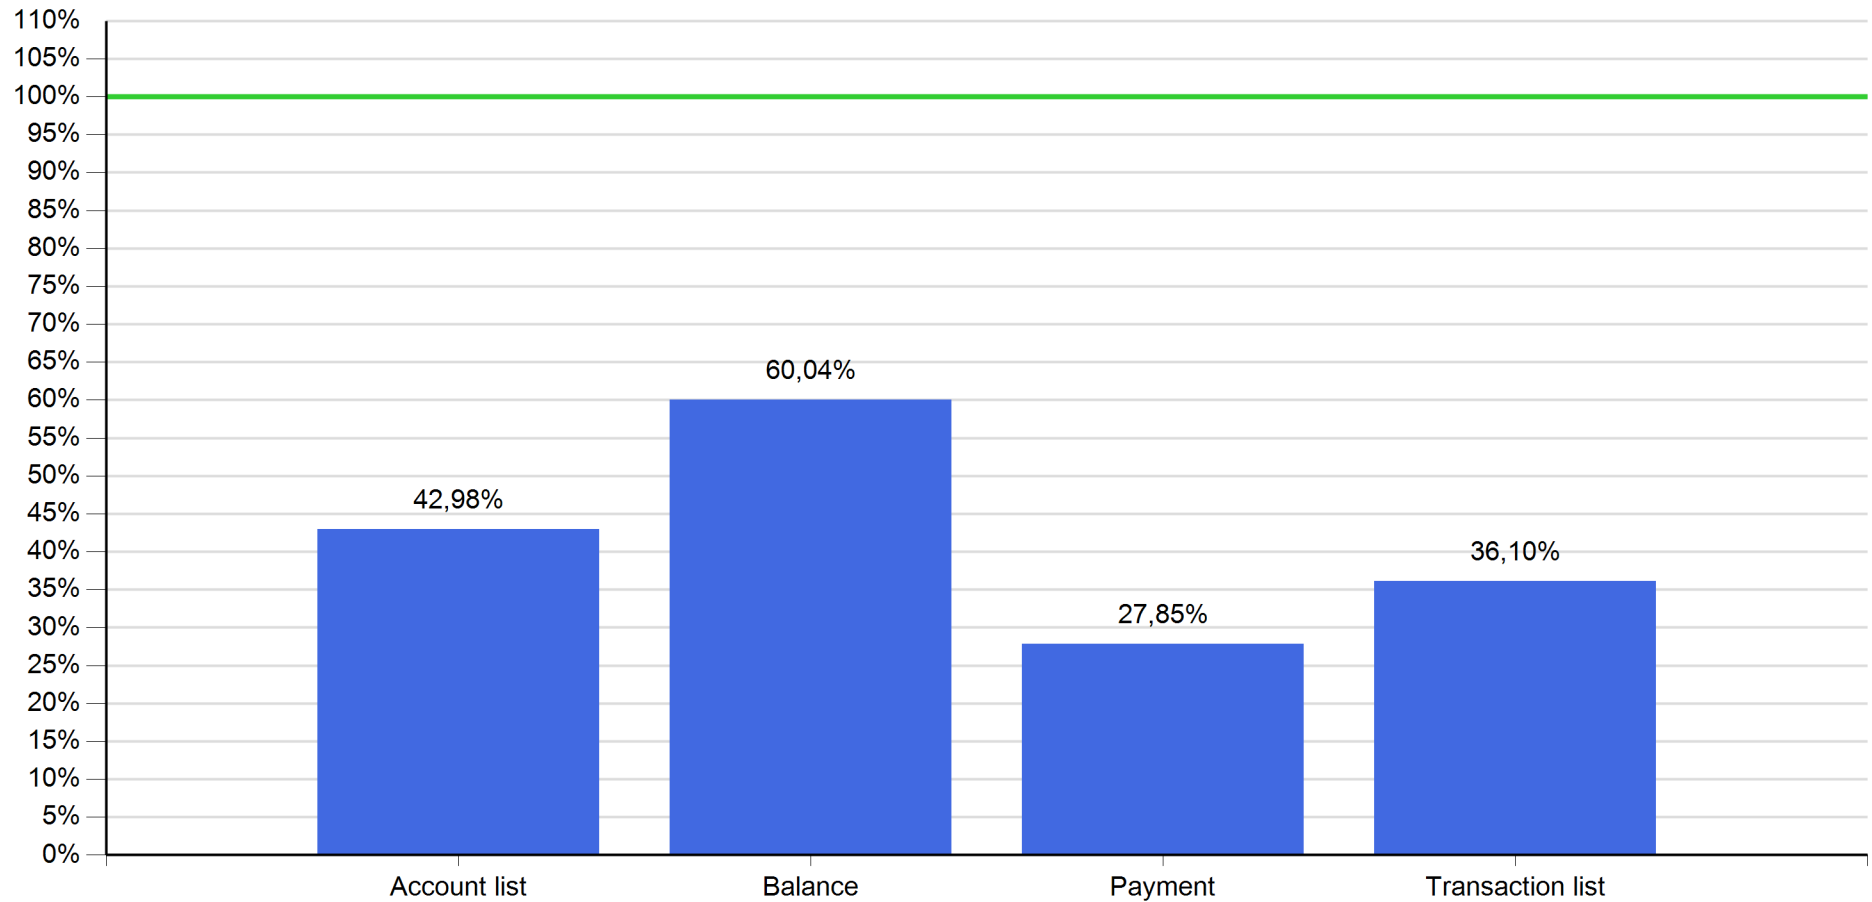

API response time vs Intesa Sanpaolo online channels

Reference period: January 2020, February 2020, March 2020

 API response time  Intesa Sanpaolo channels response time  API normalized response time exceeds Intesa Sanpaolo online channels normalized response time