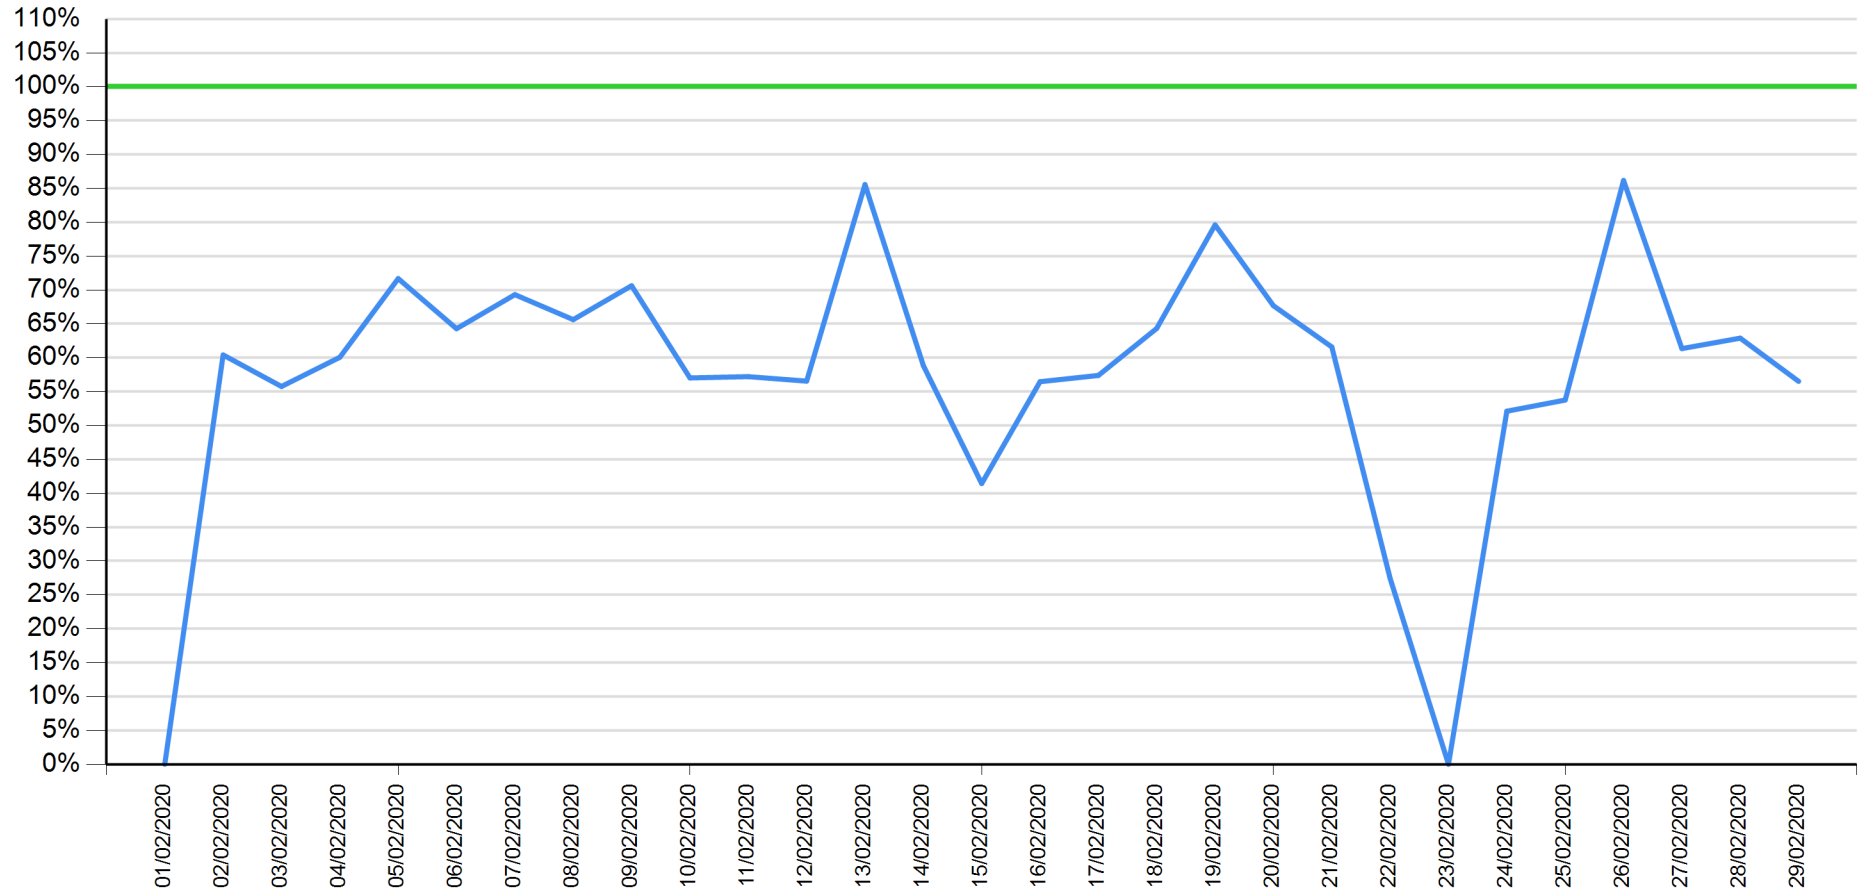

API response time vs Intesa Sanpaolo online channels

Balance as of January 2020

API response time

Intesa Sanpaolo channels response time

API response time vs Intesa Sanpaolo online channels

Balance as of February 2020