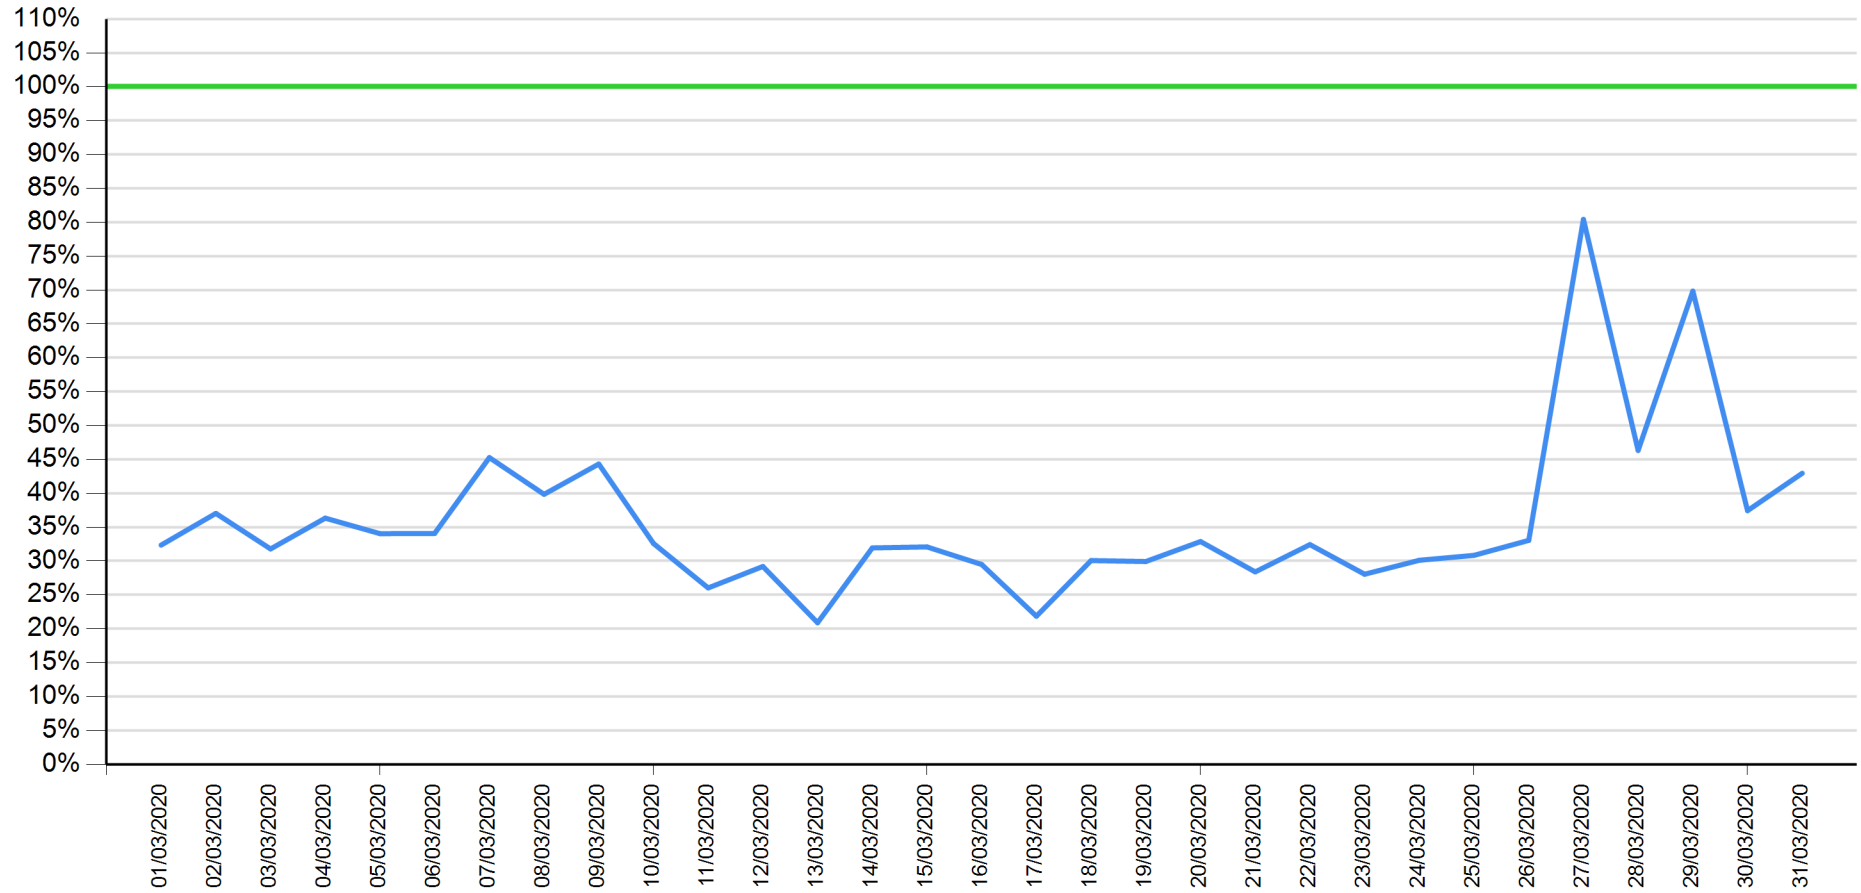

API response time vs Intesa Sanpaolo online channels

— API response time   — Intesa Sanpaolo channels response time