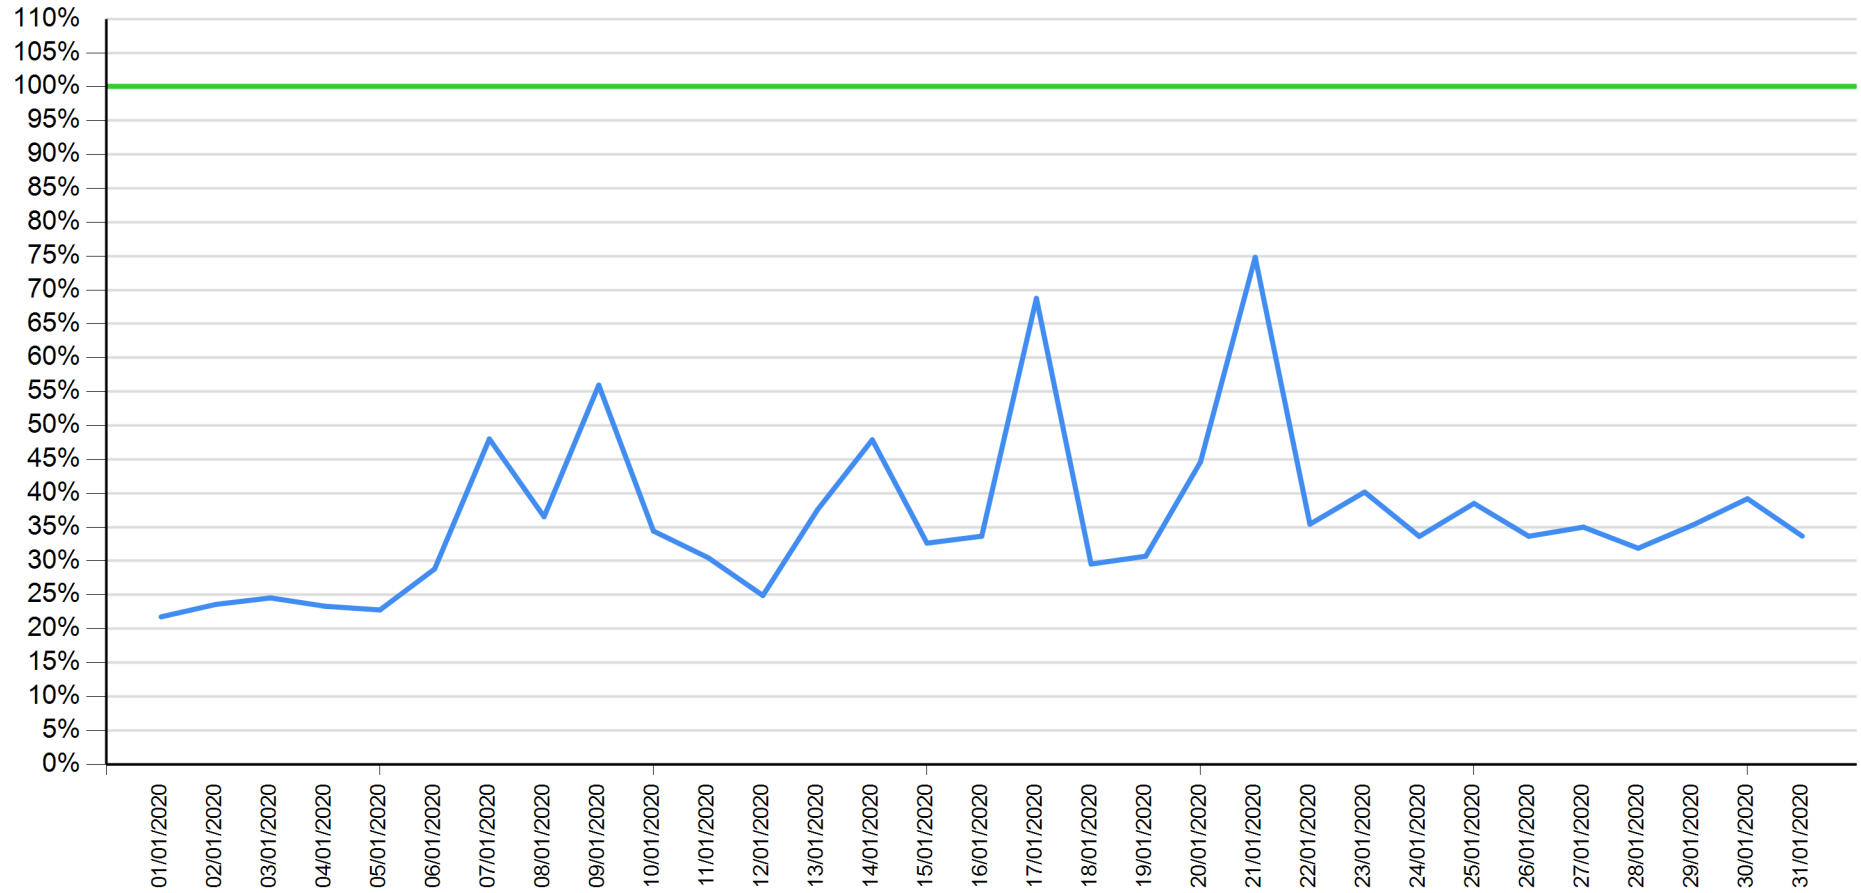

Transaction list as of February 2020

API response time vs Intesa Sanpaolo online channels

— API response time   — Intesa Sanpaolo channels response time