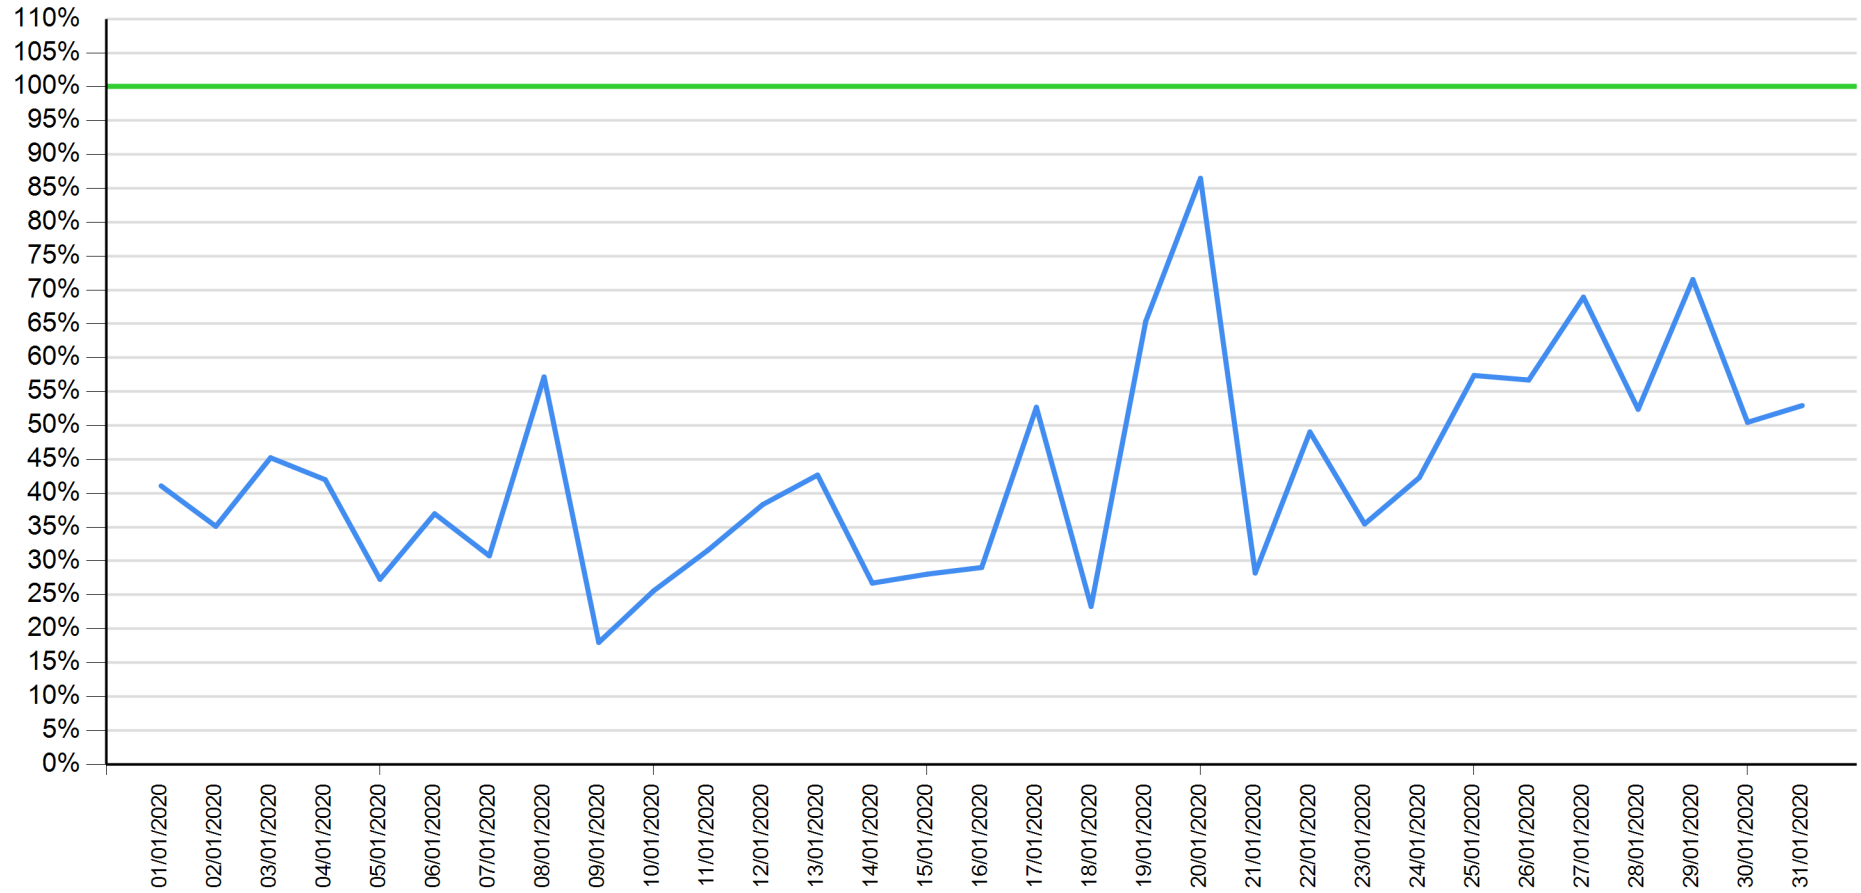

API response time vs Intesa Sanpaolo online channels

Account list as of January 2020

— API response time   — Intesa Sanpaolo channels response time