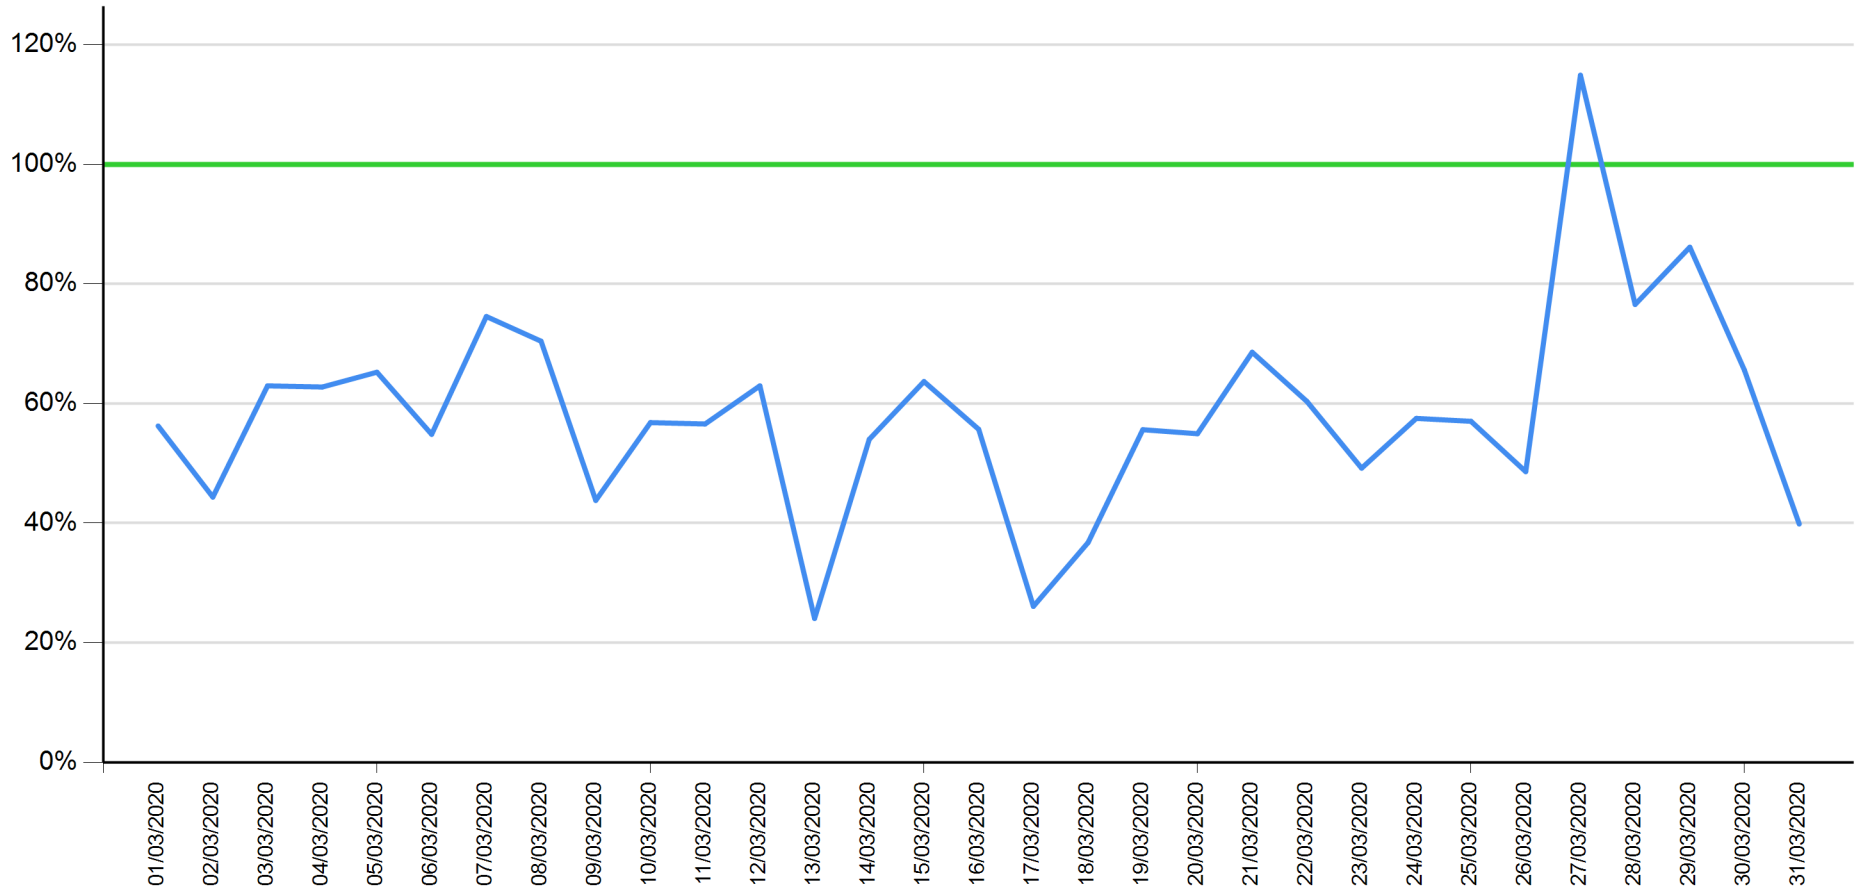

API response time vs Intesa Sanpaolo online channels

Balance as of March 2020

API response time

Intesa Sanpaolo channels response time