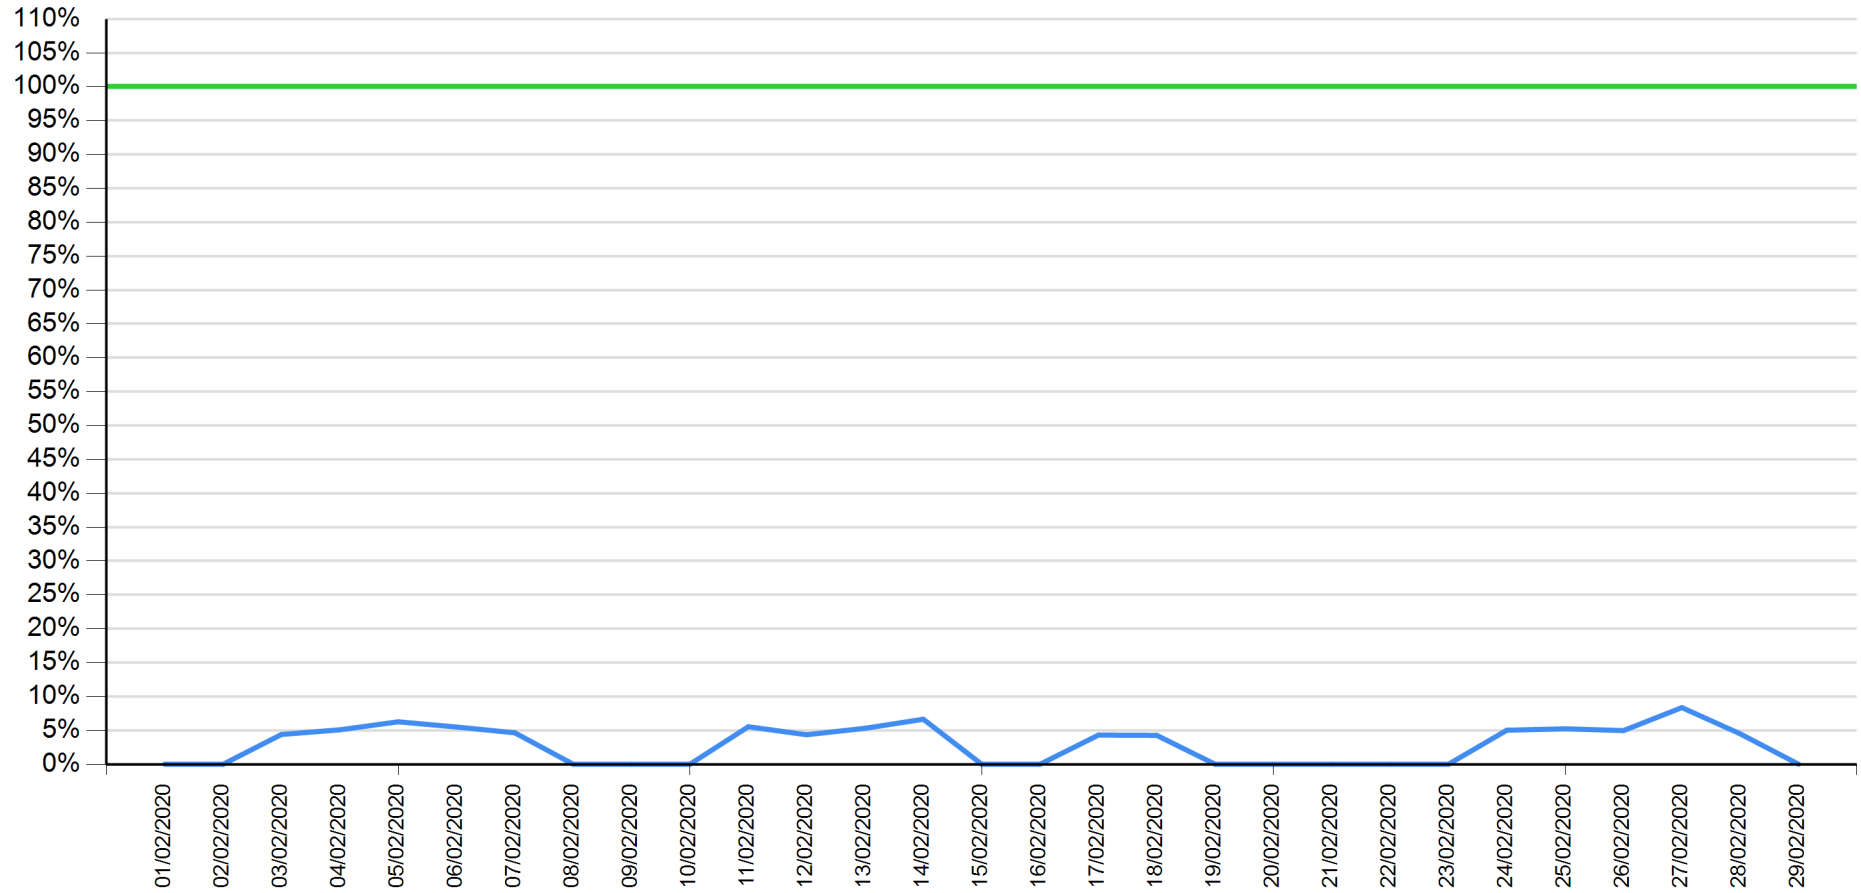

API response time vs Intesa Sanpaolo online channels

Payment as of February 2020

— API response time   — Intesa Sanpaolo channels response time