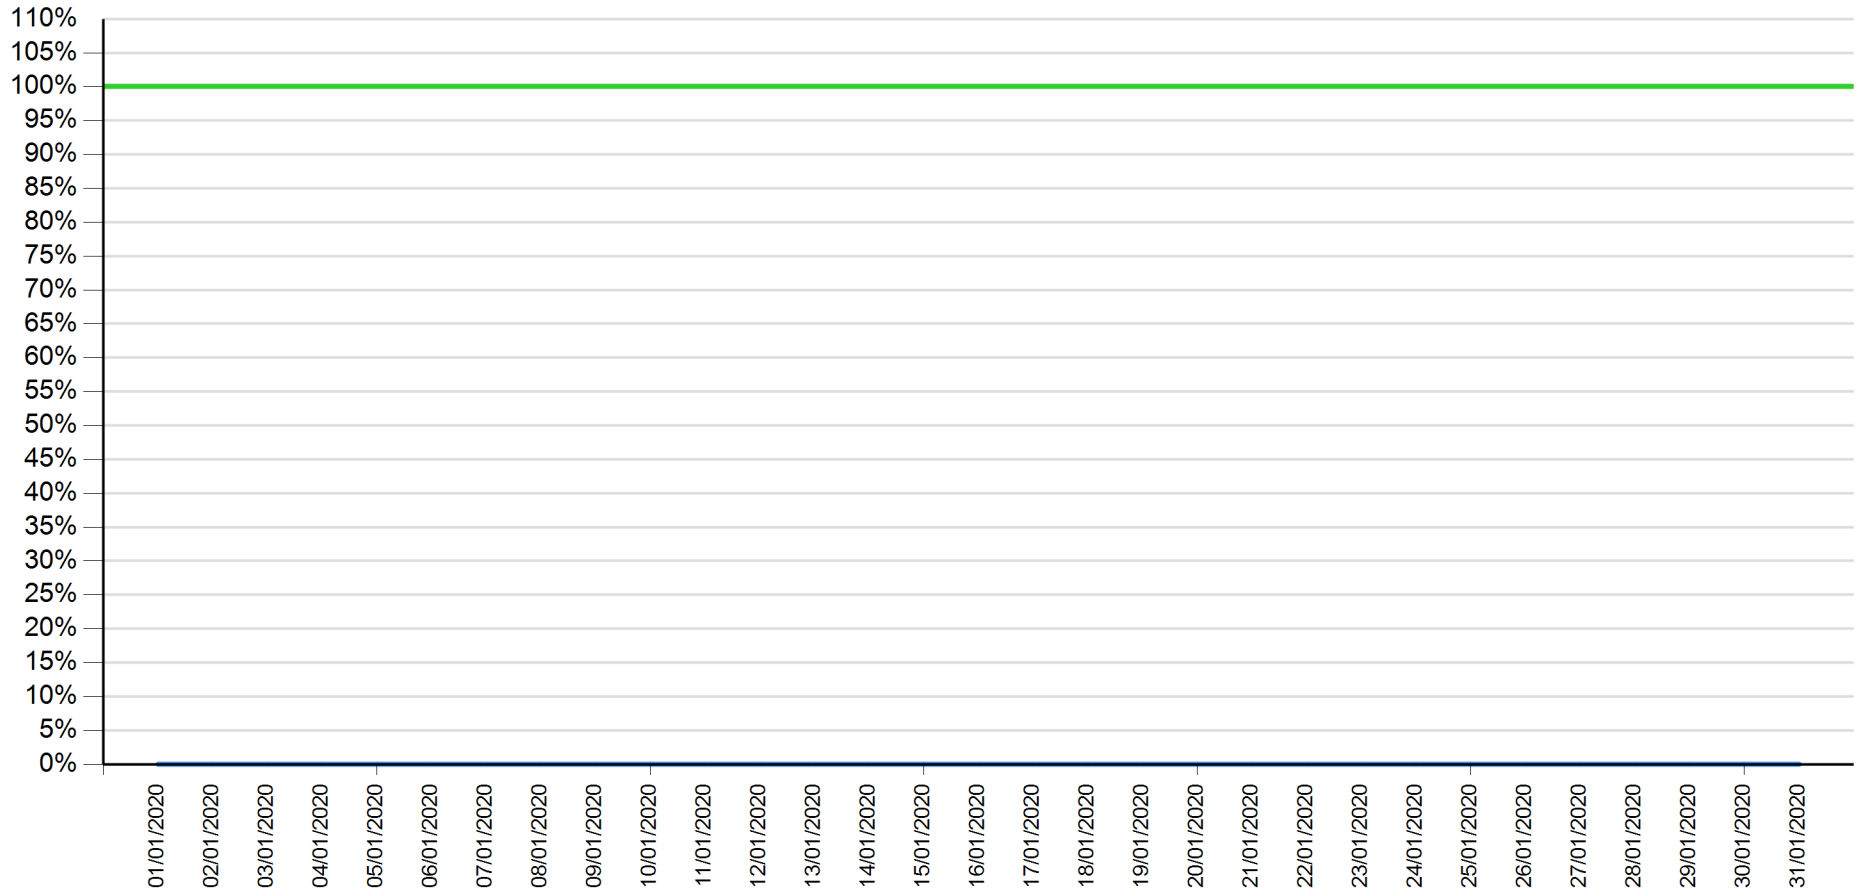

API response time vs Intesa Sanpaolo online channels

Fund Check as of January 2020

— API response time

— Intesa Sanpaolo channels response time