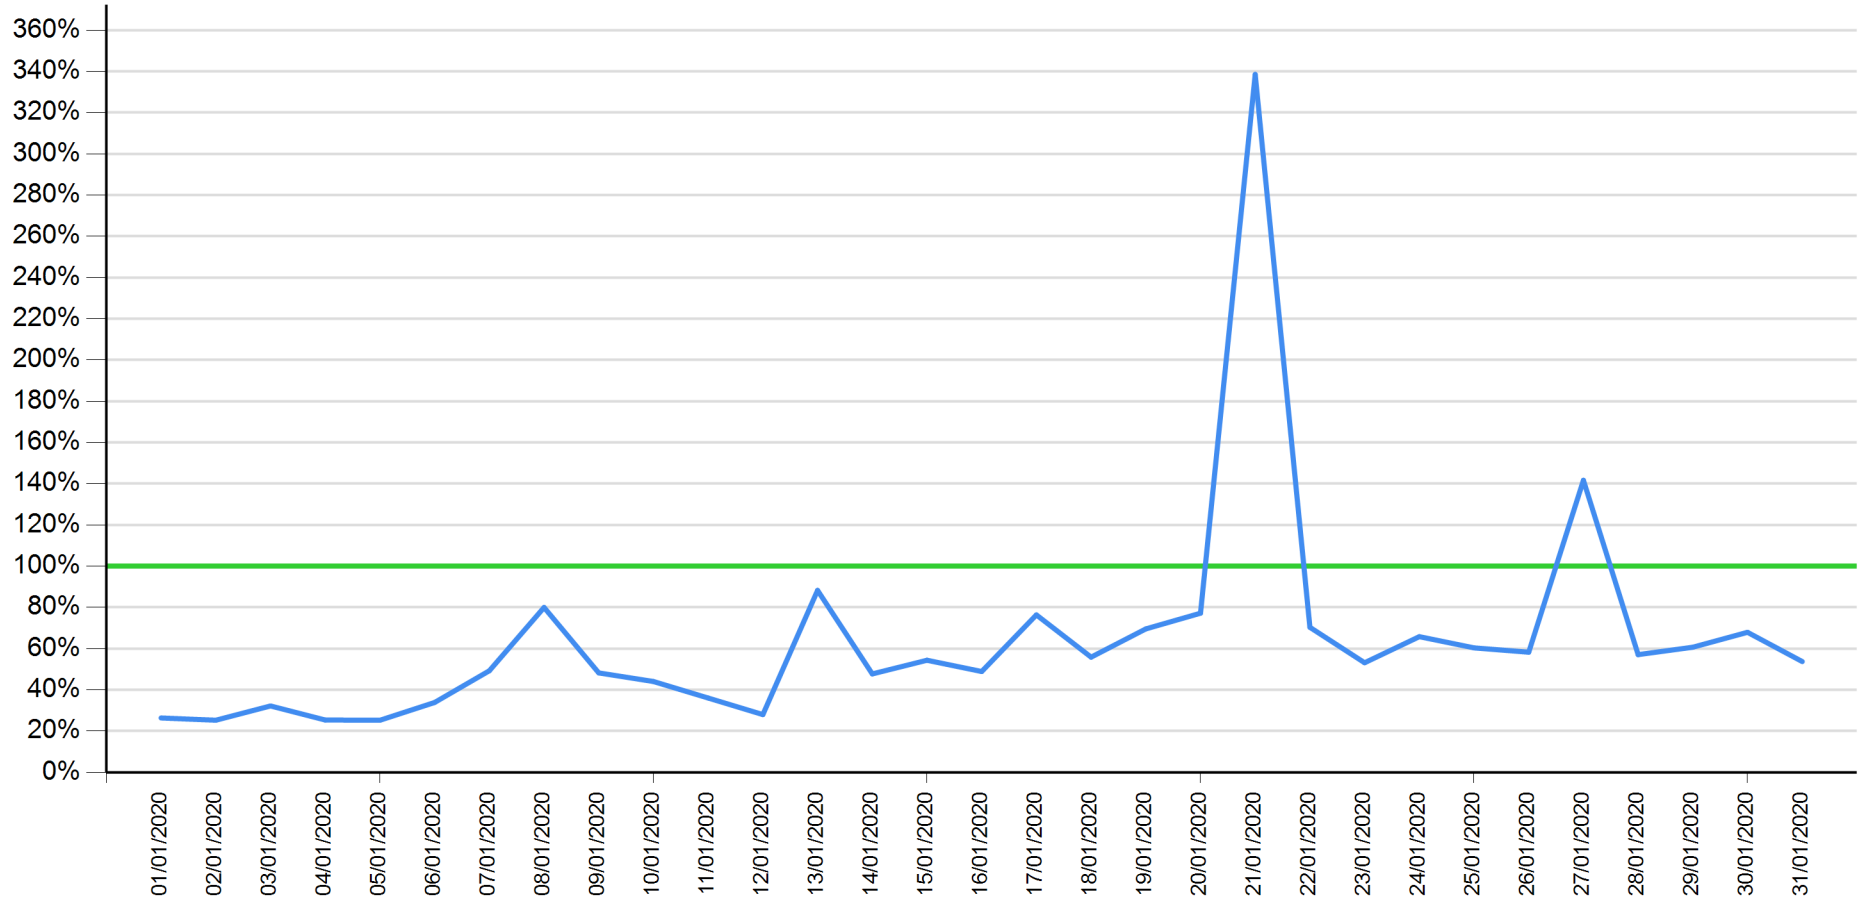

API response time vs Intesa Sanpaolo online channels

Balance as of January 2020

API response time

Intesa Sanpaolo channels response time