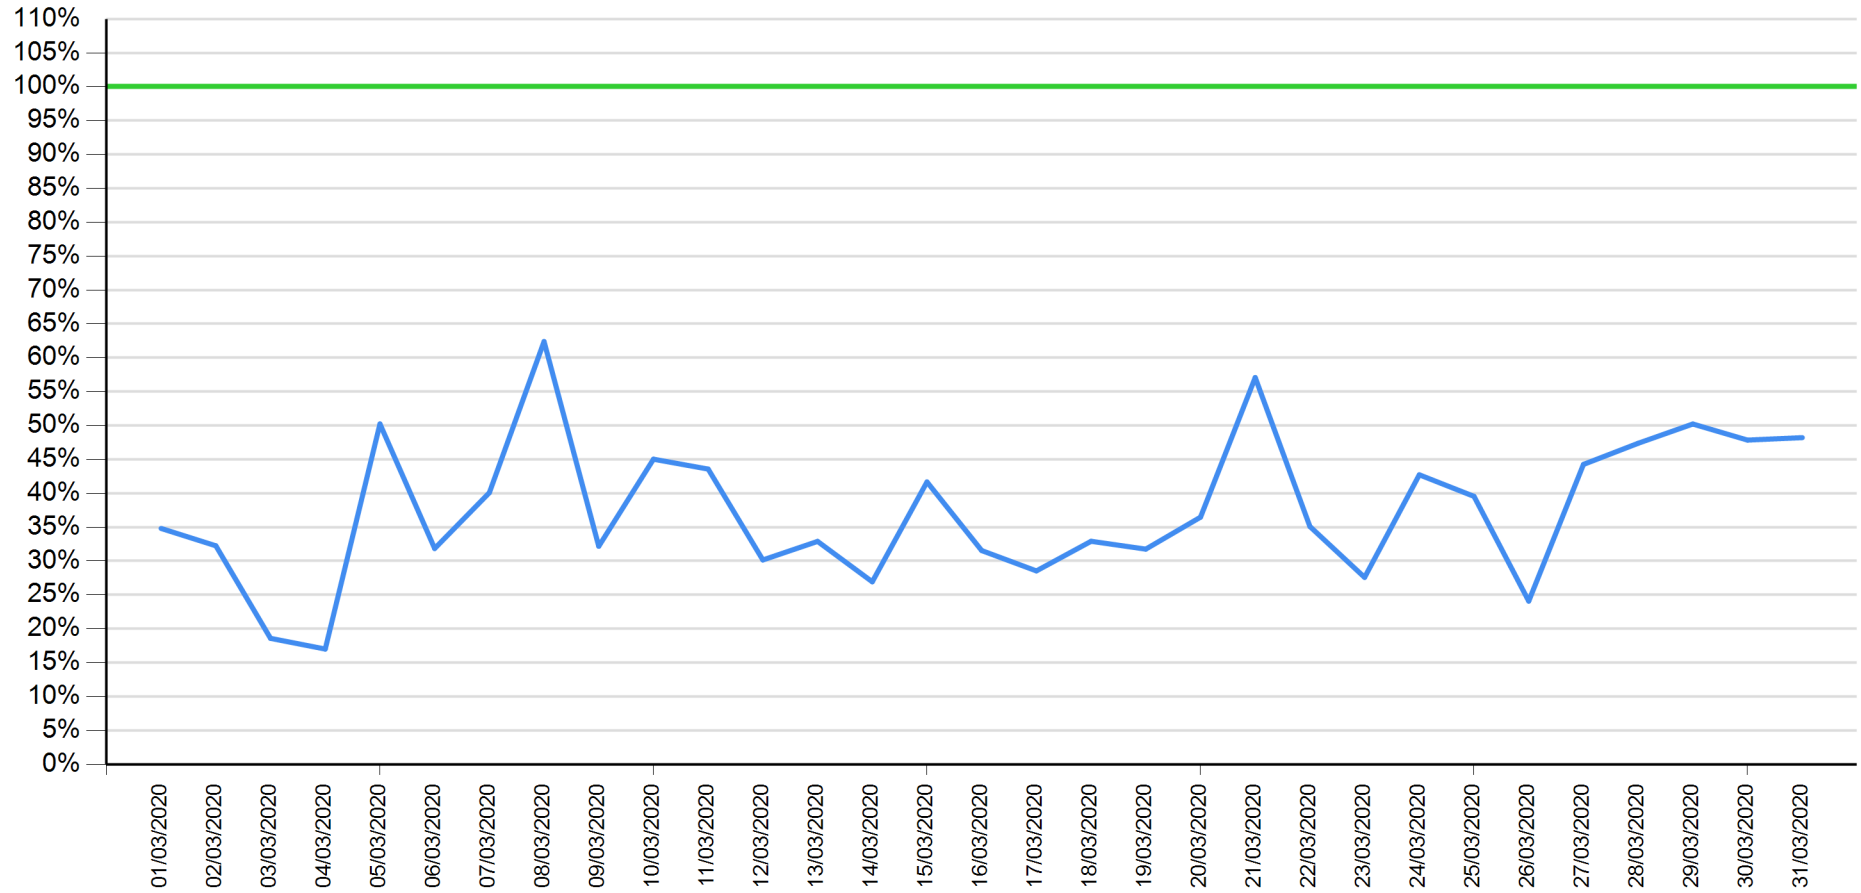

API response time vs Intesa Sanpaolo online channels

Account list as of March 2020

— API response time   — Intesa Sanpaolo channels response time