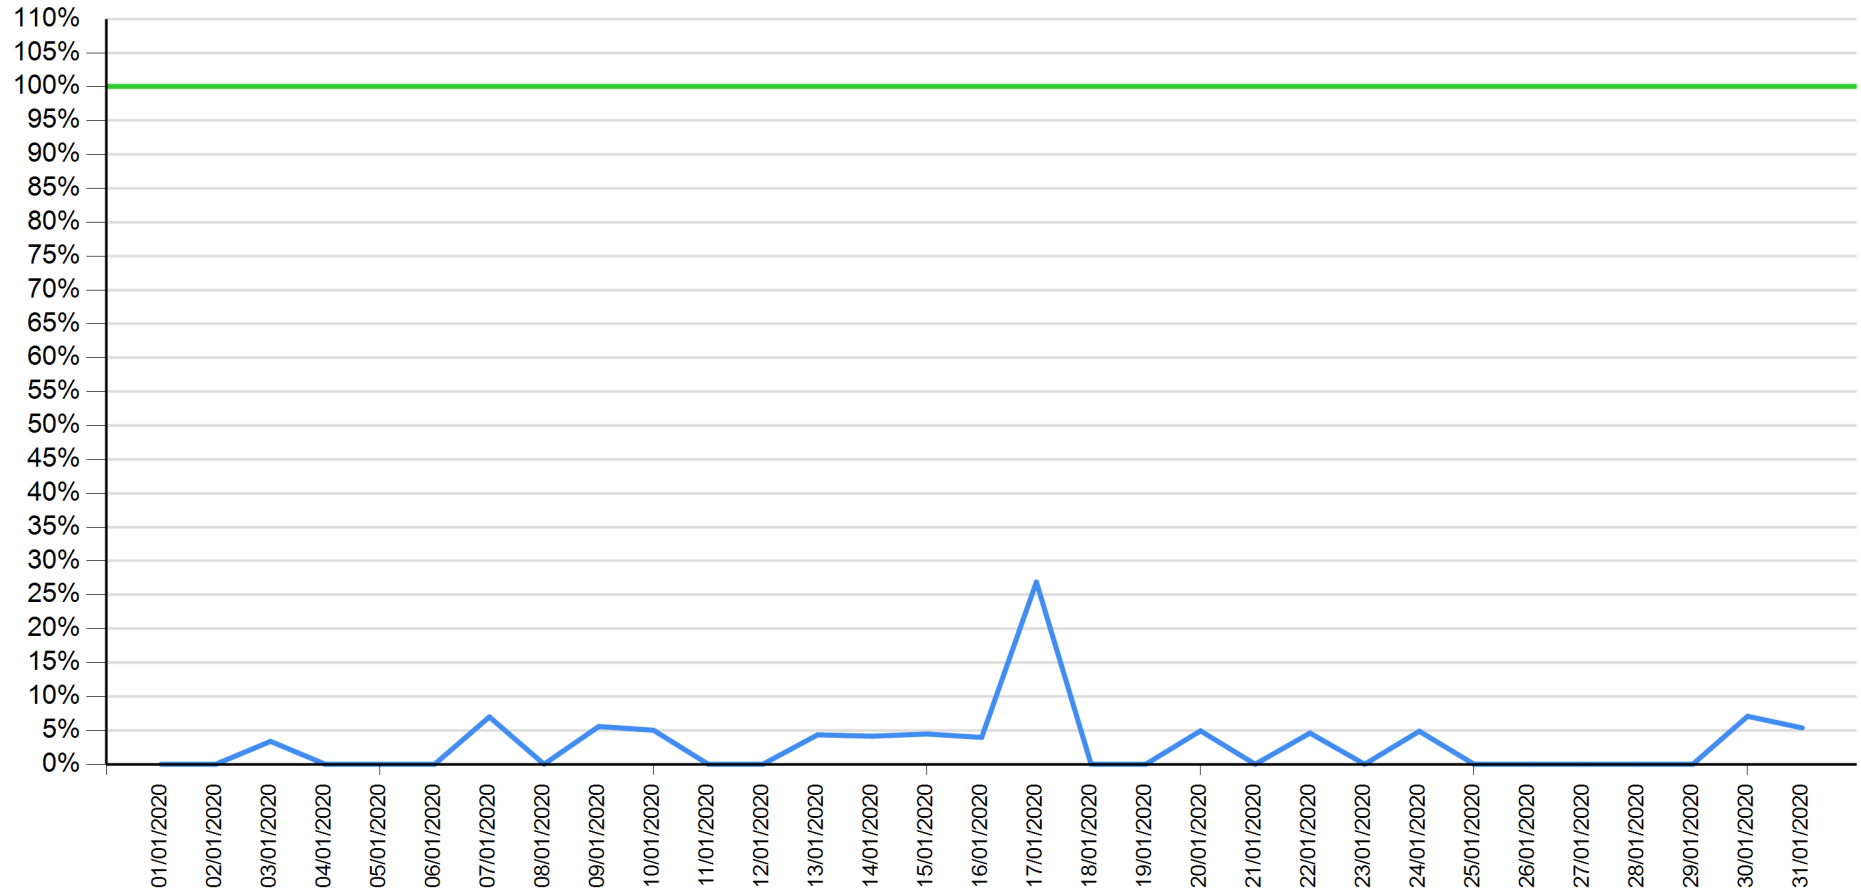

API response time vs Intesa Sanpaolo online channels

Fund Check as of March 2020

— API response time — Intesa Sanpaolo channels response time

API response time vs Intesa Sanpaolo online channels

Payment as of January 2020