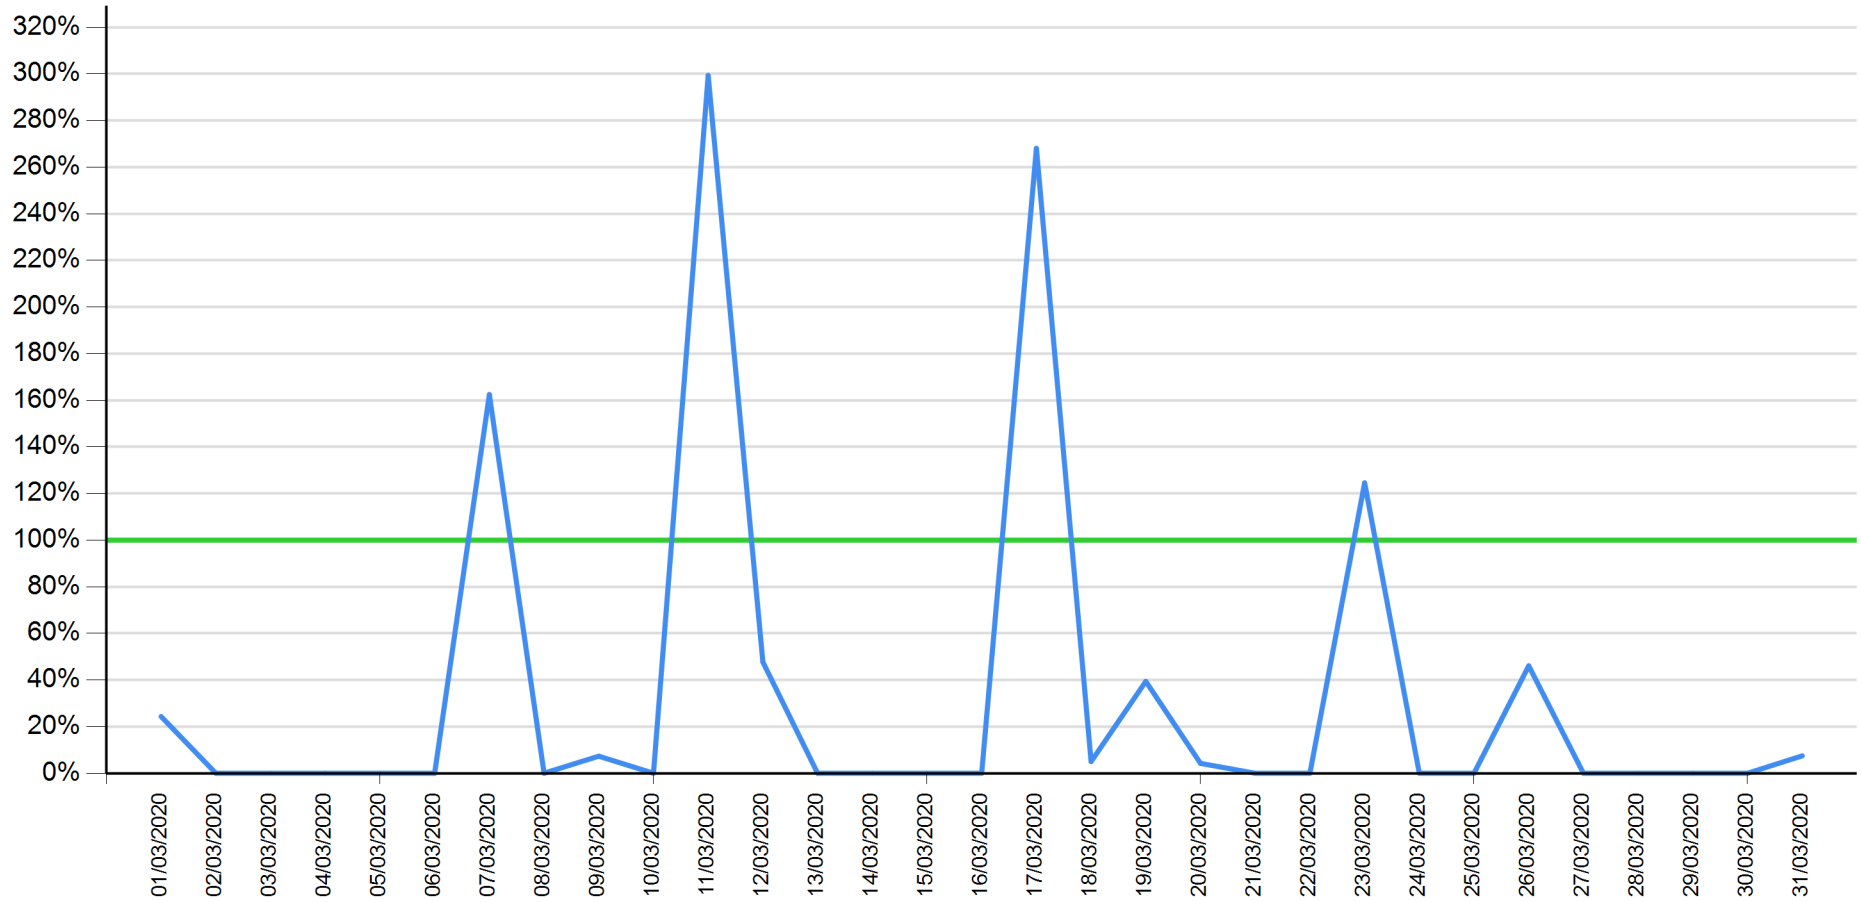

Transaction list as of January 2020

API response time vs Intesa Sanpaolo online channels

Payment as of March 2020

— API response time   — Intesa Sanpaolo channels response time