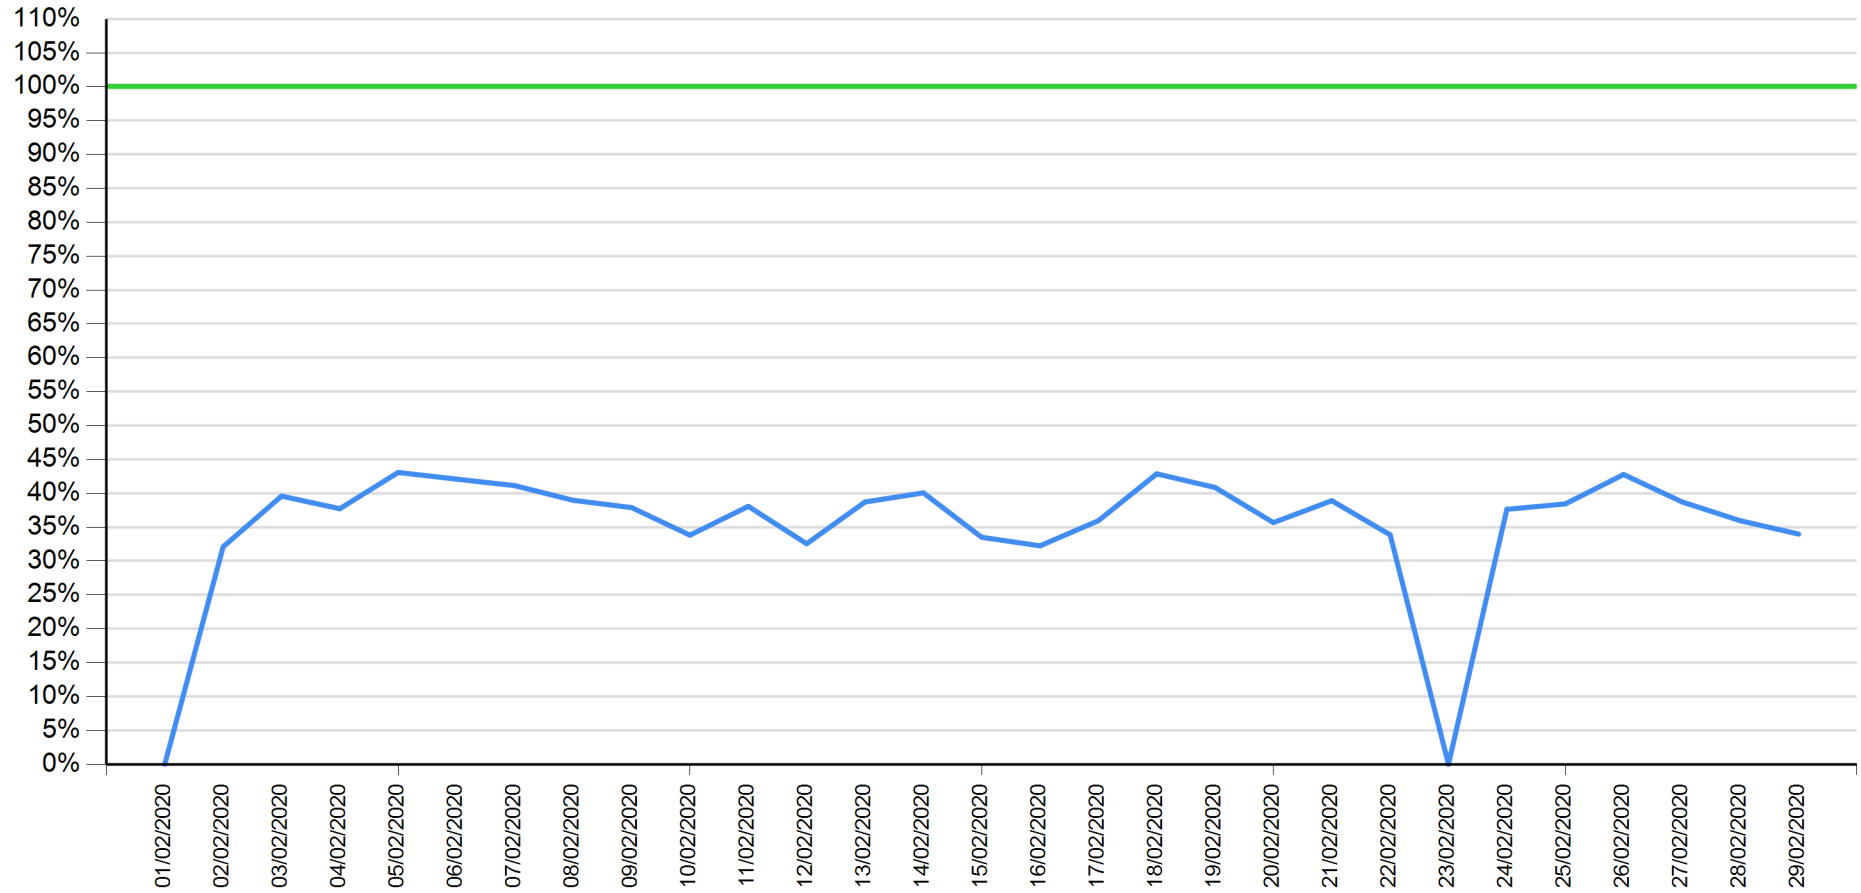

Transaction list as of March 2020

API response time vs Intesa Sanpaolo online channels

— API response time   — Intesa Sanpaolo channels response time