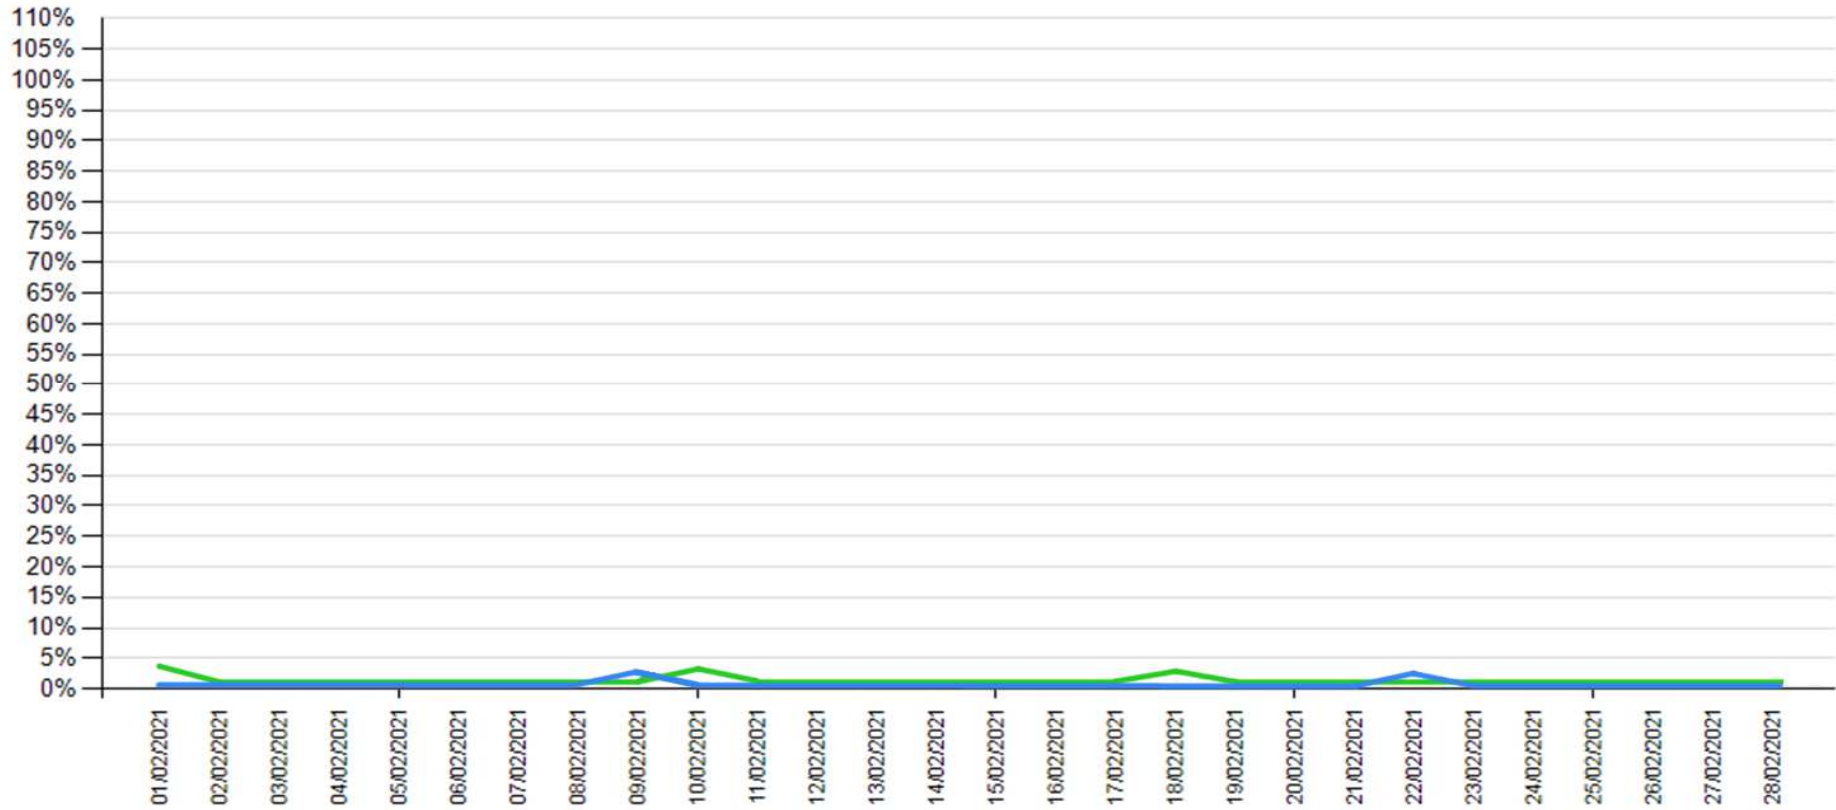

# API downtime vs Intesa Sanpaolo online channels

- as of January 2021

— API downtime

— Intesa Sanpaolo channels downtime

# API downtime vs Intesa Sanpaolo online channels

- as of February 2021

— API downtime

— Intesa Sanpaolo channels downtime