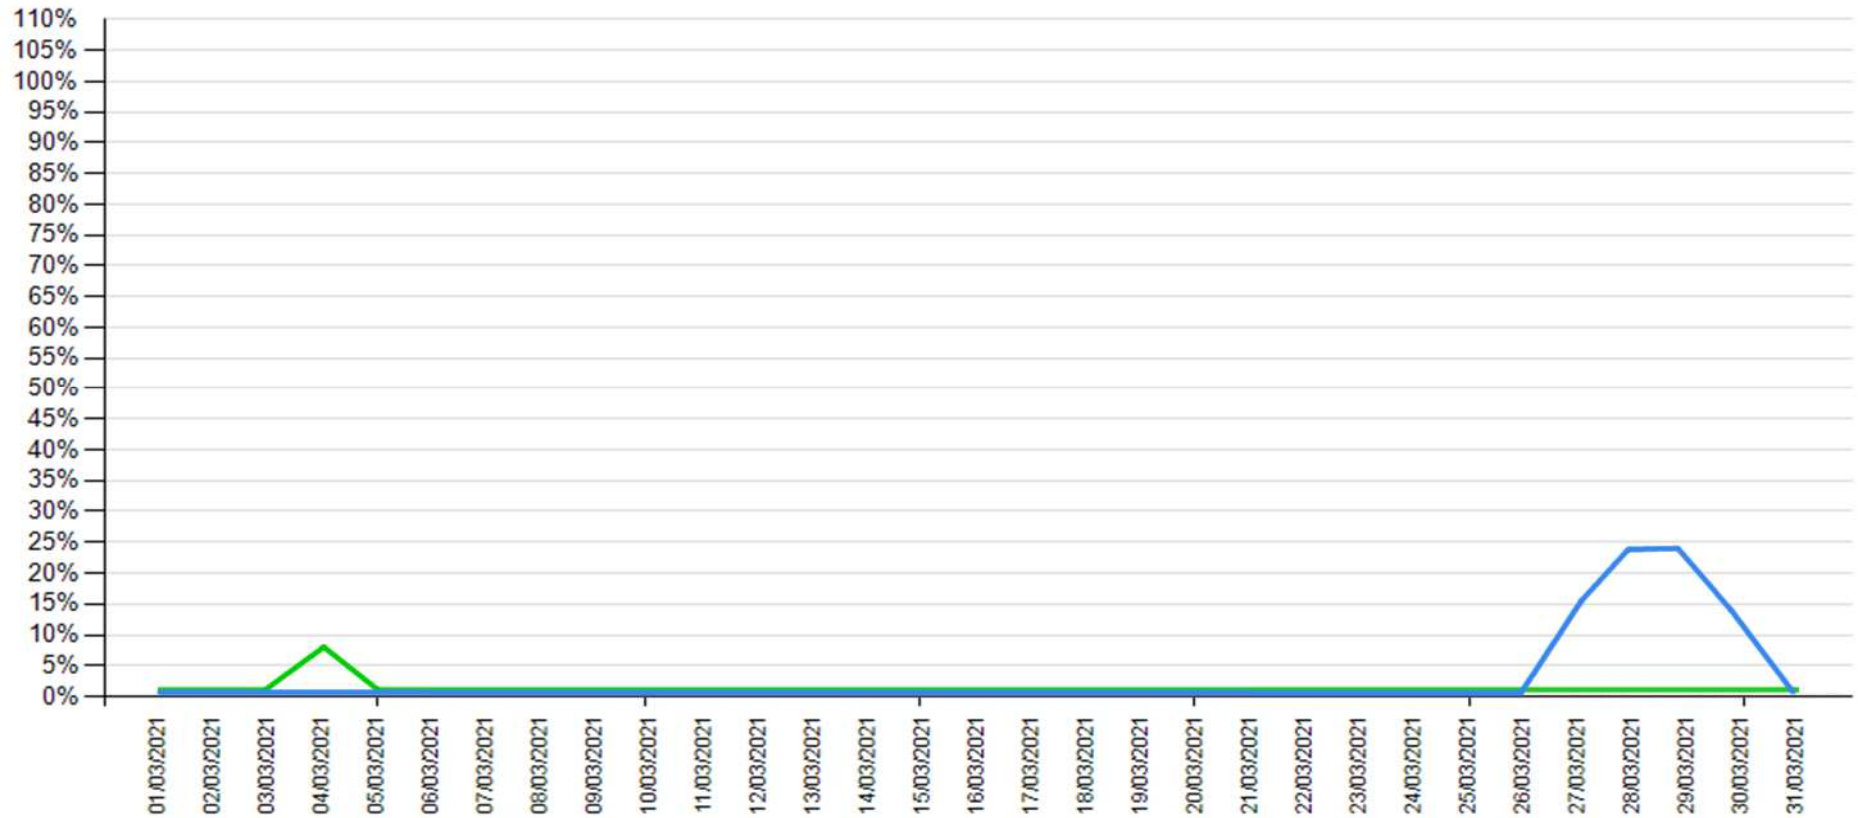

API downtime vs Intesa Sanpaolo online channels

- as of March 2021

— API downtime

— Intesa Sanpaolo channels downtime