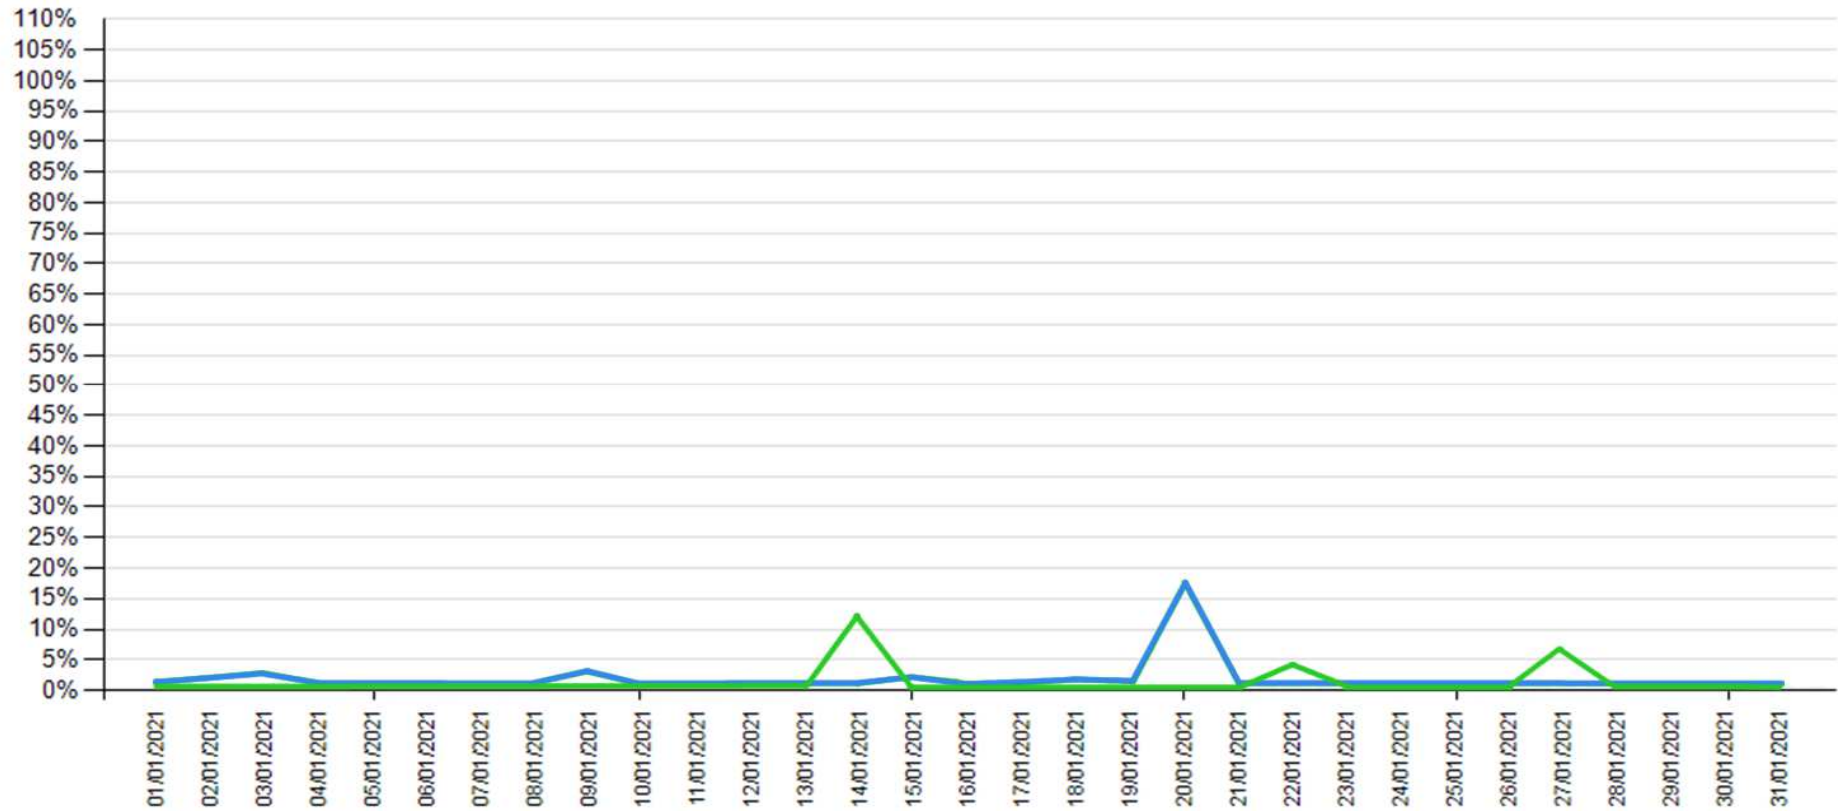

# API downtime vs Intesa Sanpaolo online channels

- as of January 2021

— API downtime

— Intesa Sanpaolo channels downtime

# API downtime vs Intesa Sanpaolo online channels

- as of February 2021

— API downtime

— Intesa Sanpaolo channels downtime