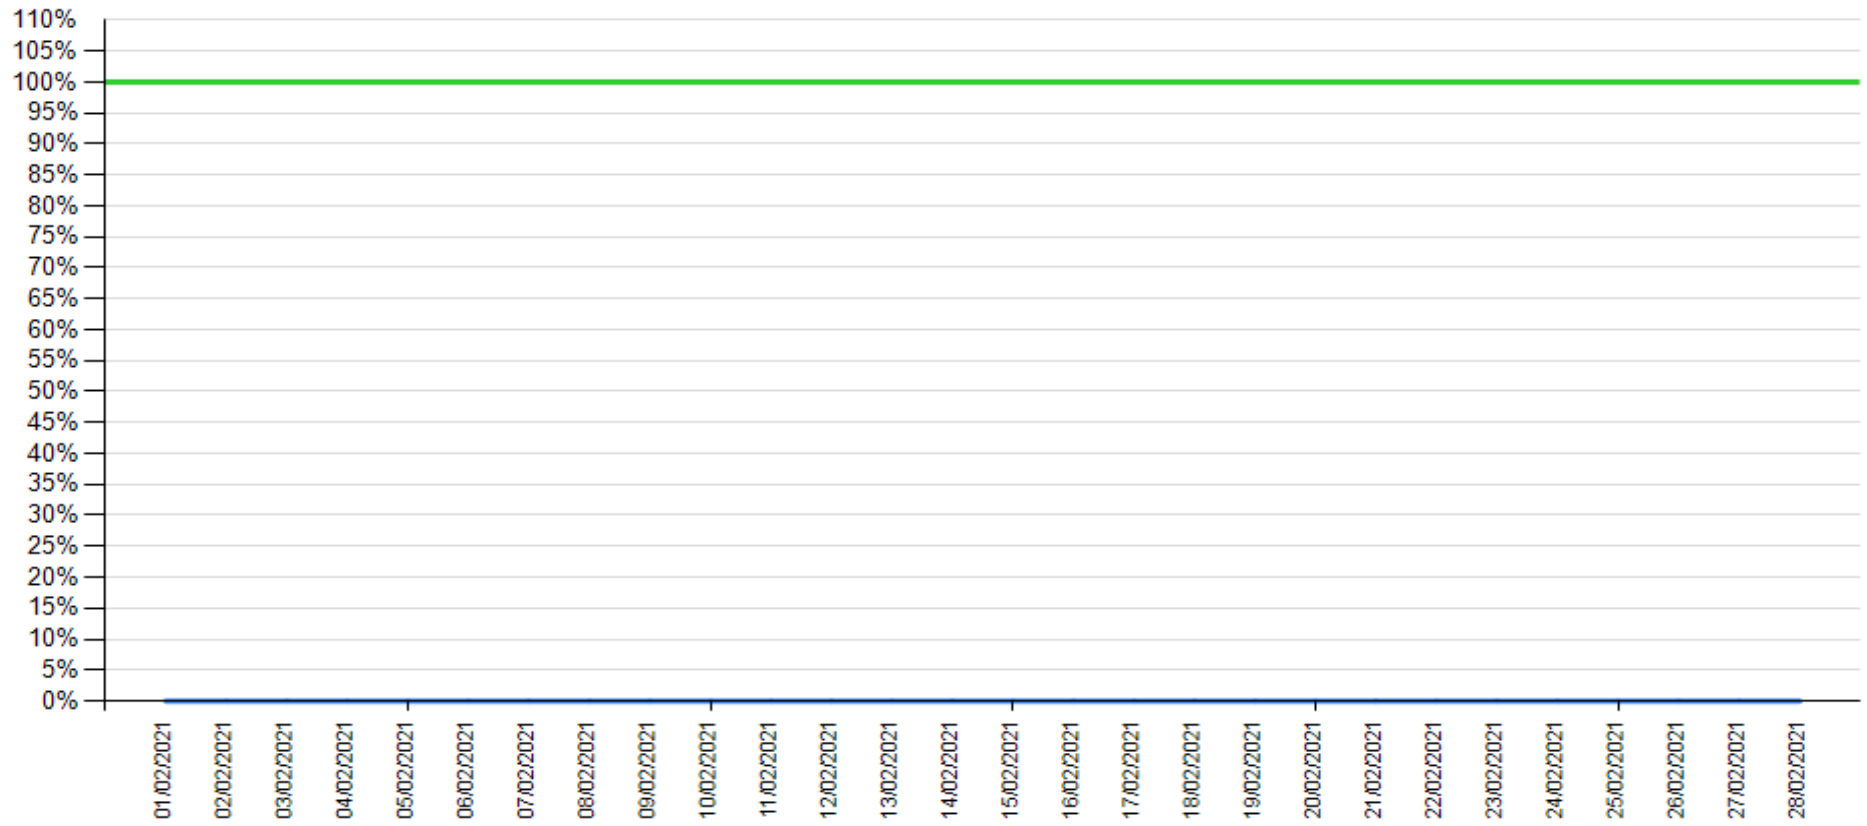

Account list as of January 2021

— API error rate

— Intesa Sanpaolo channels error rate

API error rate vs Intesa Sanpaolo online channels

Account list as of February 2021

— API error rate

— Intesa Sanpaolo channels error rate