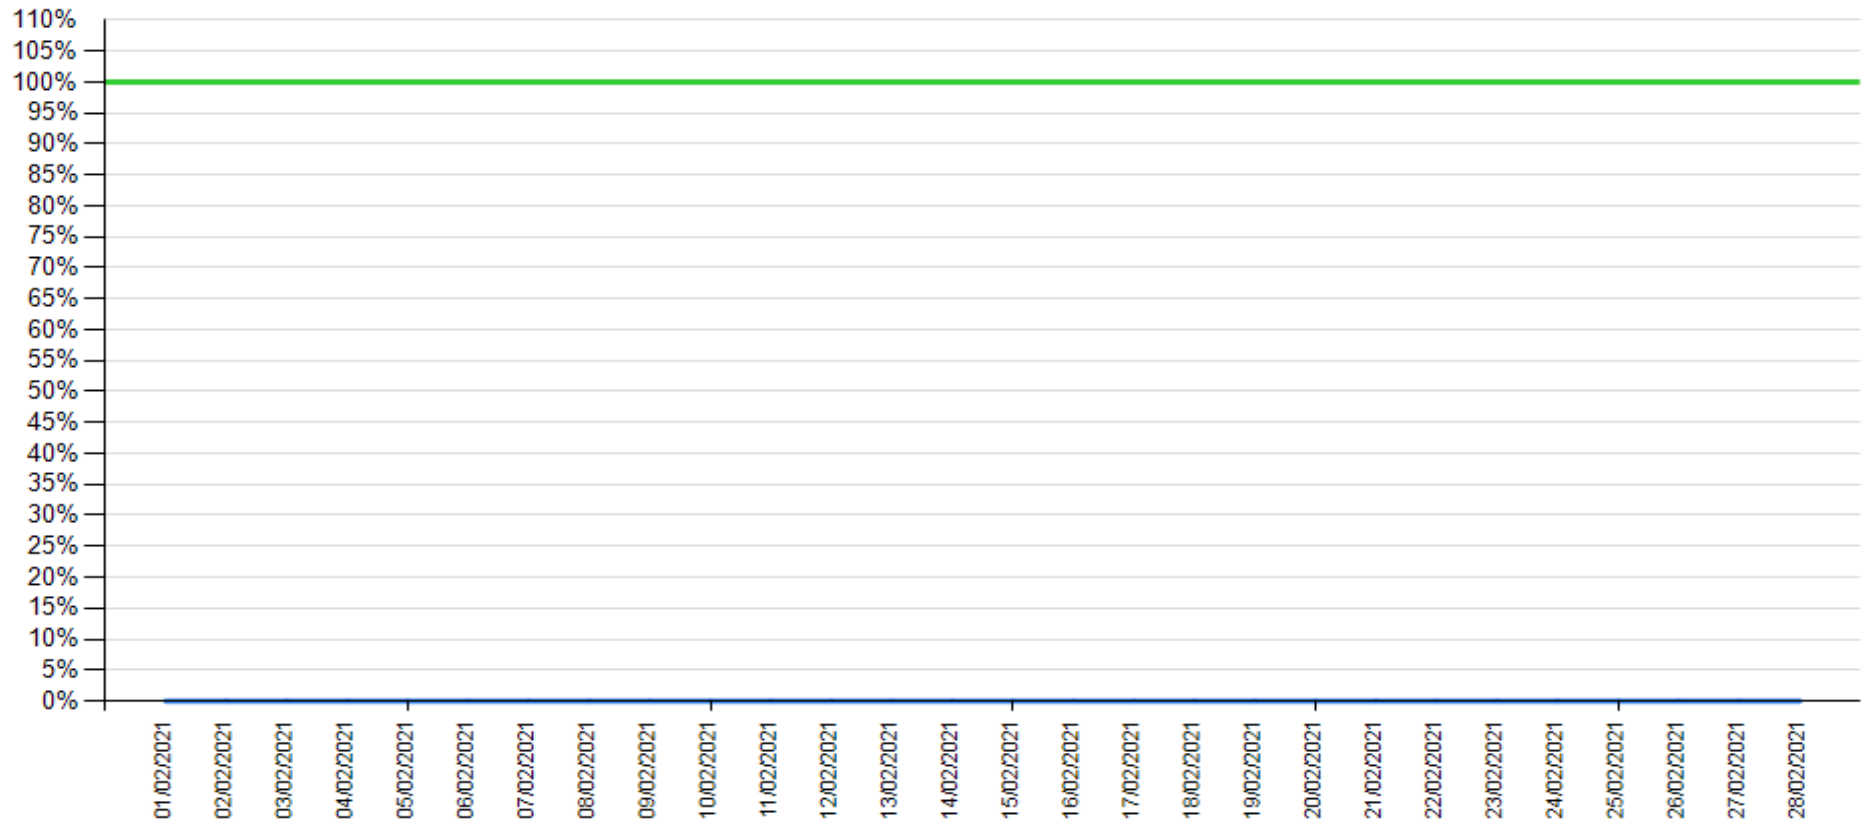

API error rate vs Intesa Sanpaolo online channels

Fund Check as of February 2021

API error rate

Intesa Sanpaolo channels error rate