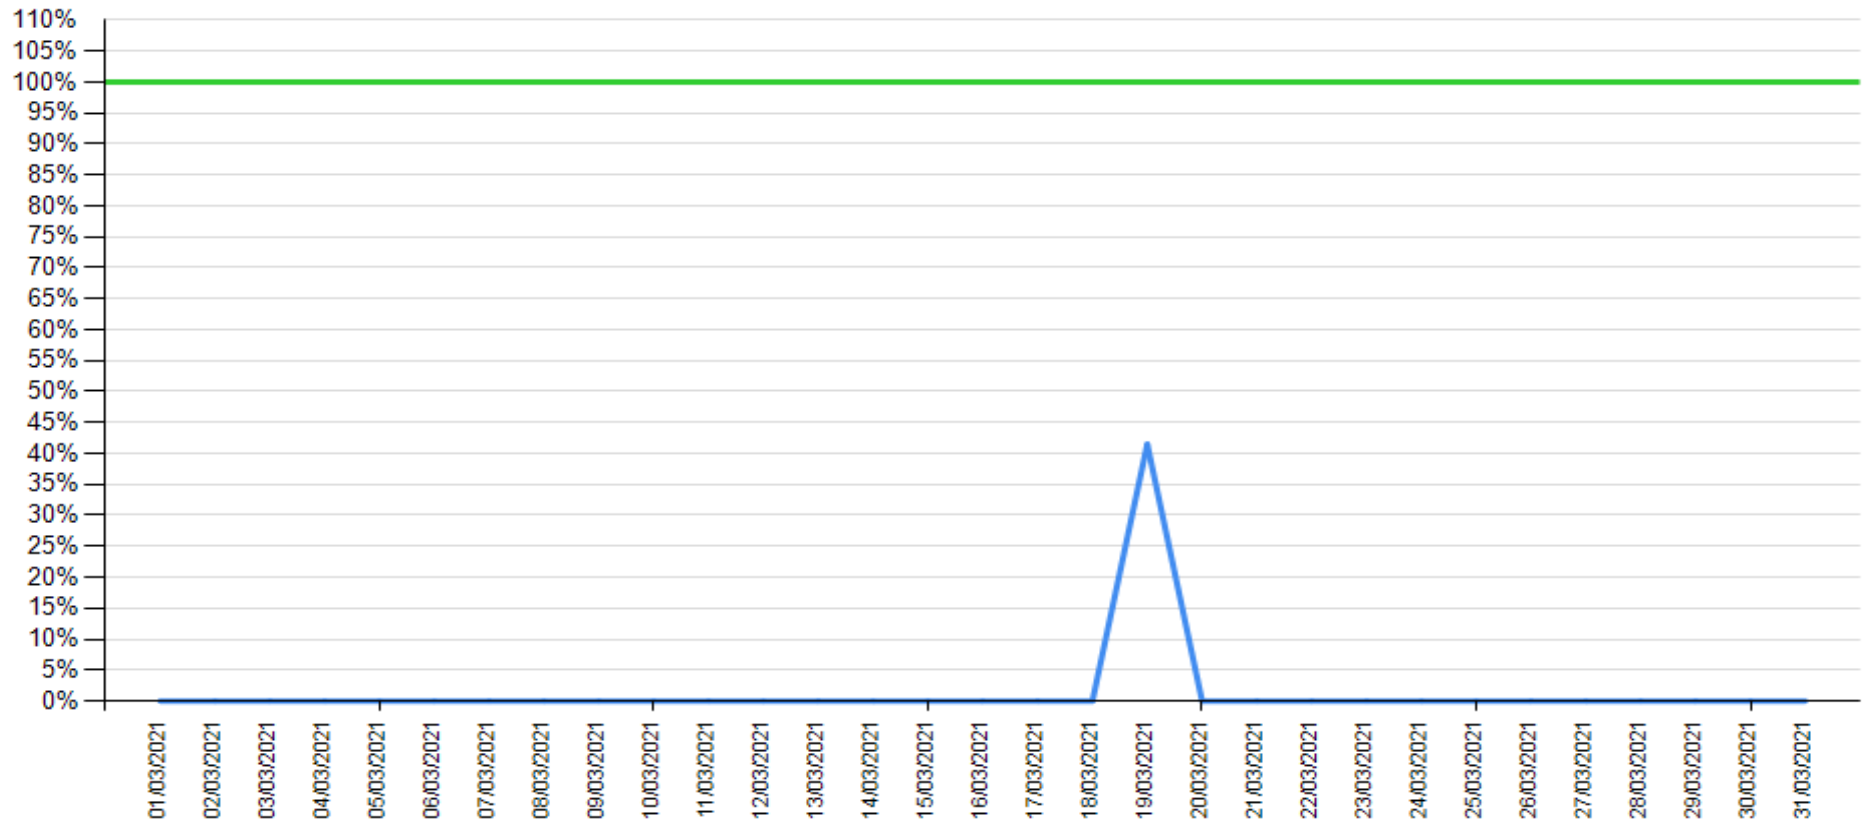

API error rate vs Intesa Sanpaolo online channels

Account list as of March 2021

— API error rate

— Intesa Sanpaolo channels error rate