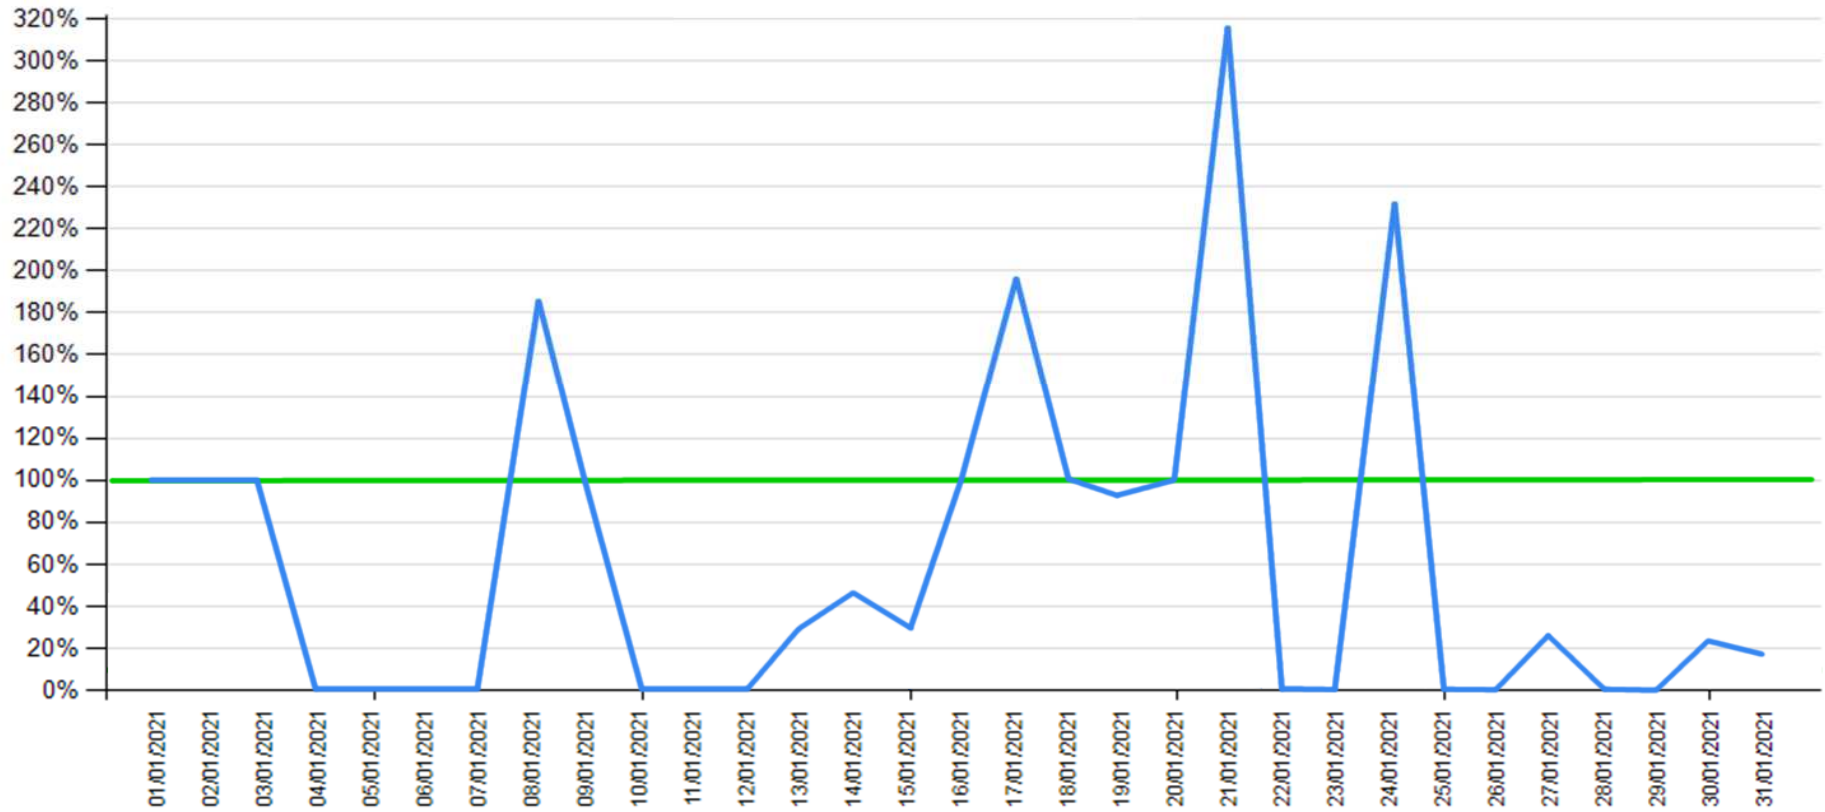

Account list as of January 2021

— API error rate

— Intesa Sanpaolo channels error rate

API error rate vs Intesa Sanpaolo online channels

Account list as of February 2021

— API error rate

— Intesa Sanpaolo channels error rate

API error rate vs Intesa Sanpaolo online channels

Account list as of March 2021

— API error rate

— Intesa Sanpaolo channels error rate

API error rate vs Intesa Sanpaolo online channels

Balance as of January 2021

— API error rate

— Intesa Sanpaolo channels error rate

API error rate vs Intesa Sanpaolo online channels

Balance as of February 2021

— API error rate

— Intesa Sanpaolo channels error rate

API error rate vs Intesa Sanpaolo online channels