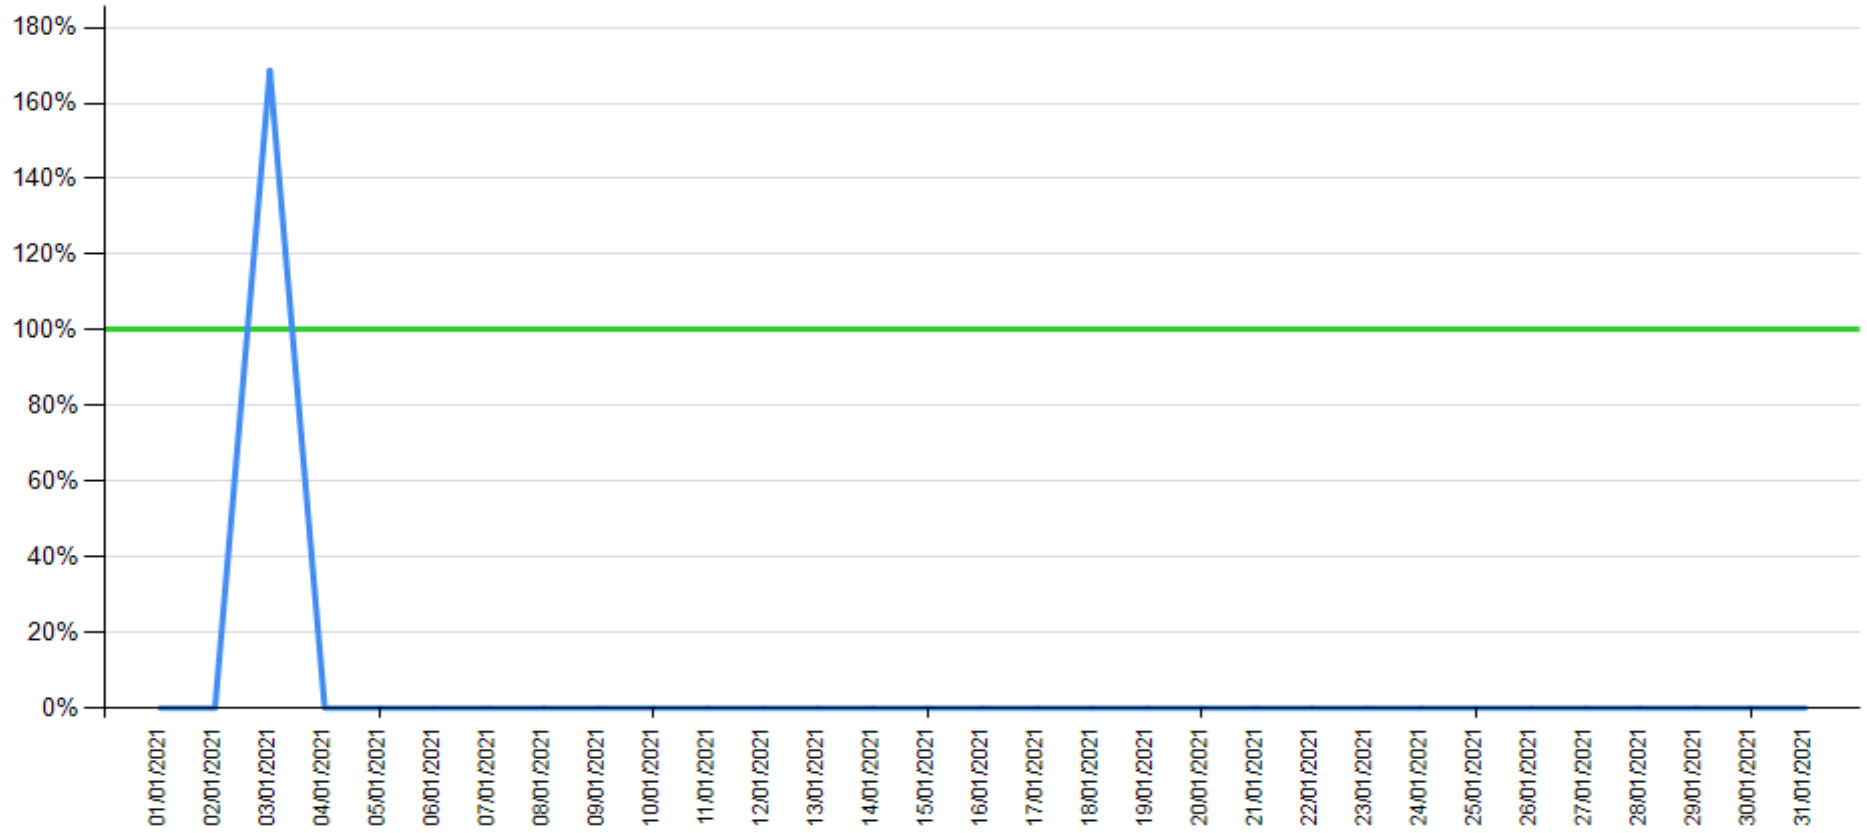

API error rate vs Intesa Sanpaolo online channels

API error rate

Intesa Sanpaolo channels error rate

API normalized error rate exceeds Intesa Sanpaolo online channels normalized error rate

API error rate vs Intesa Sanpaolo online channels

Account list as of January 2021

— API error rate

— Intesa Sanpaolo channels error rate

API error rate vs Intesa Sanpaolo online channels

Account list as of February 2021

— API error rate

— Intesa Sanpaolo channels error rate