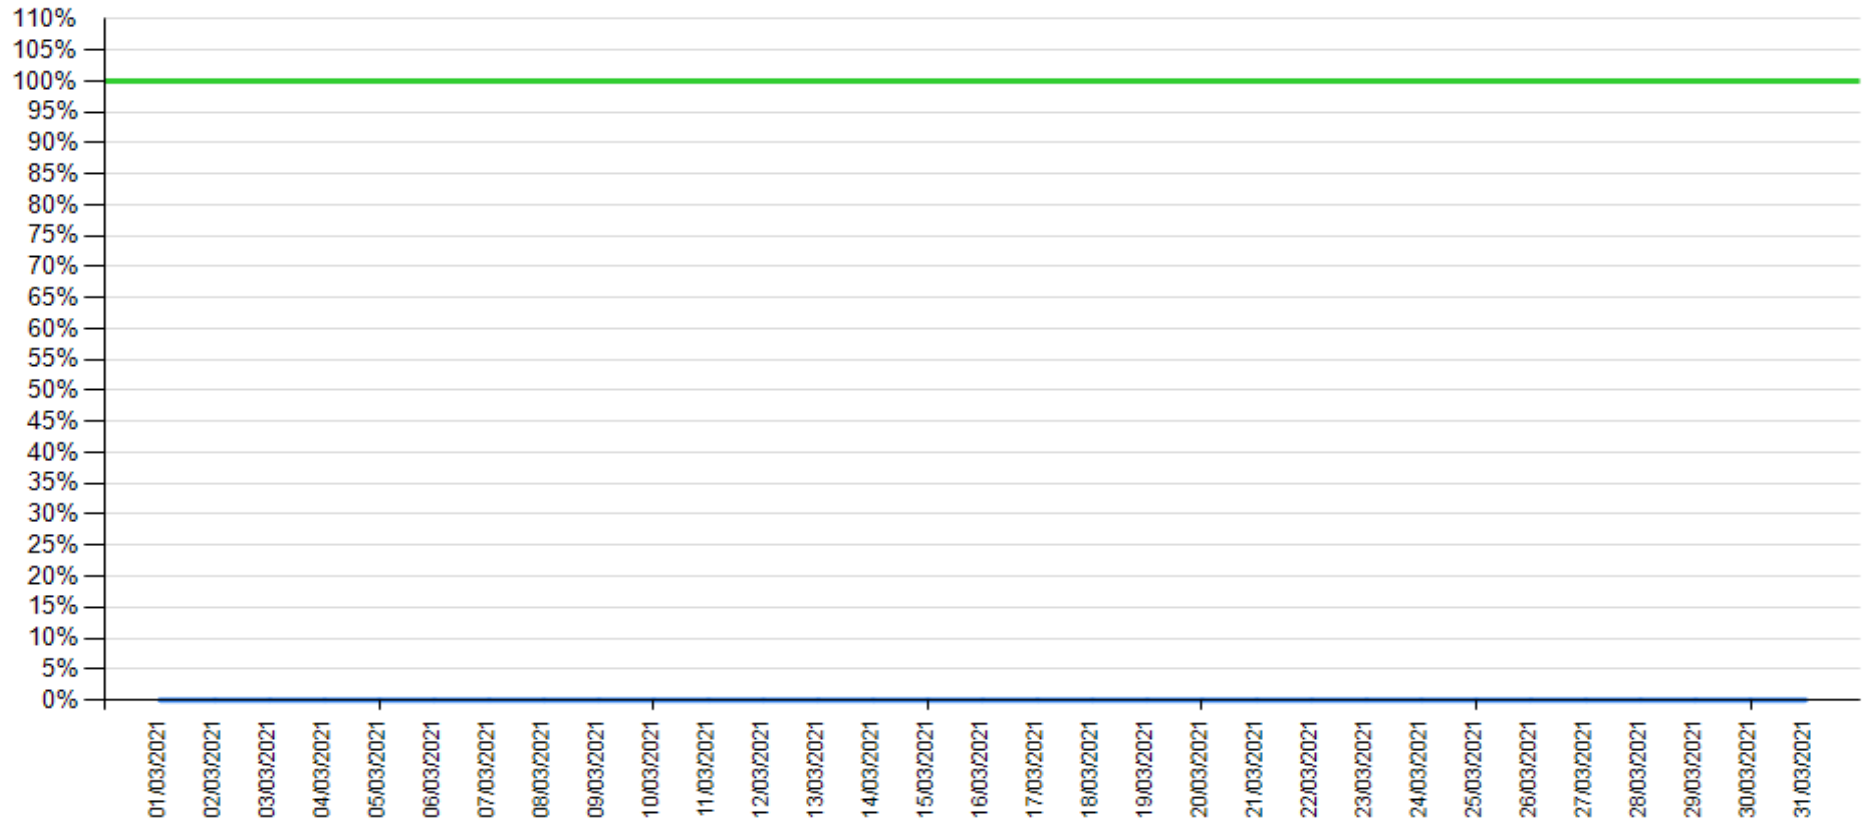

API error rate vs Intesa Sanpaolo online channels

Fund Check as of February 2021

API error rate

Intesa Sanpaolo channels error rate

API error rate vs Intesa Sanpaolo online channels

Fund Check as of March 2021