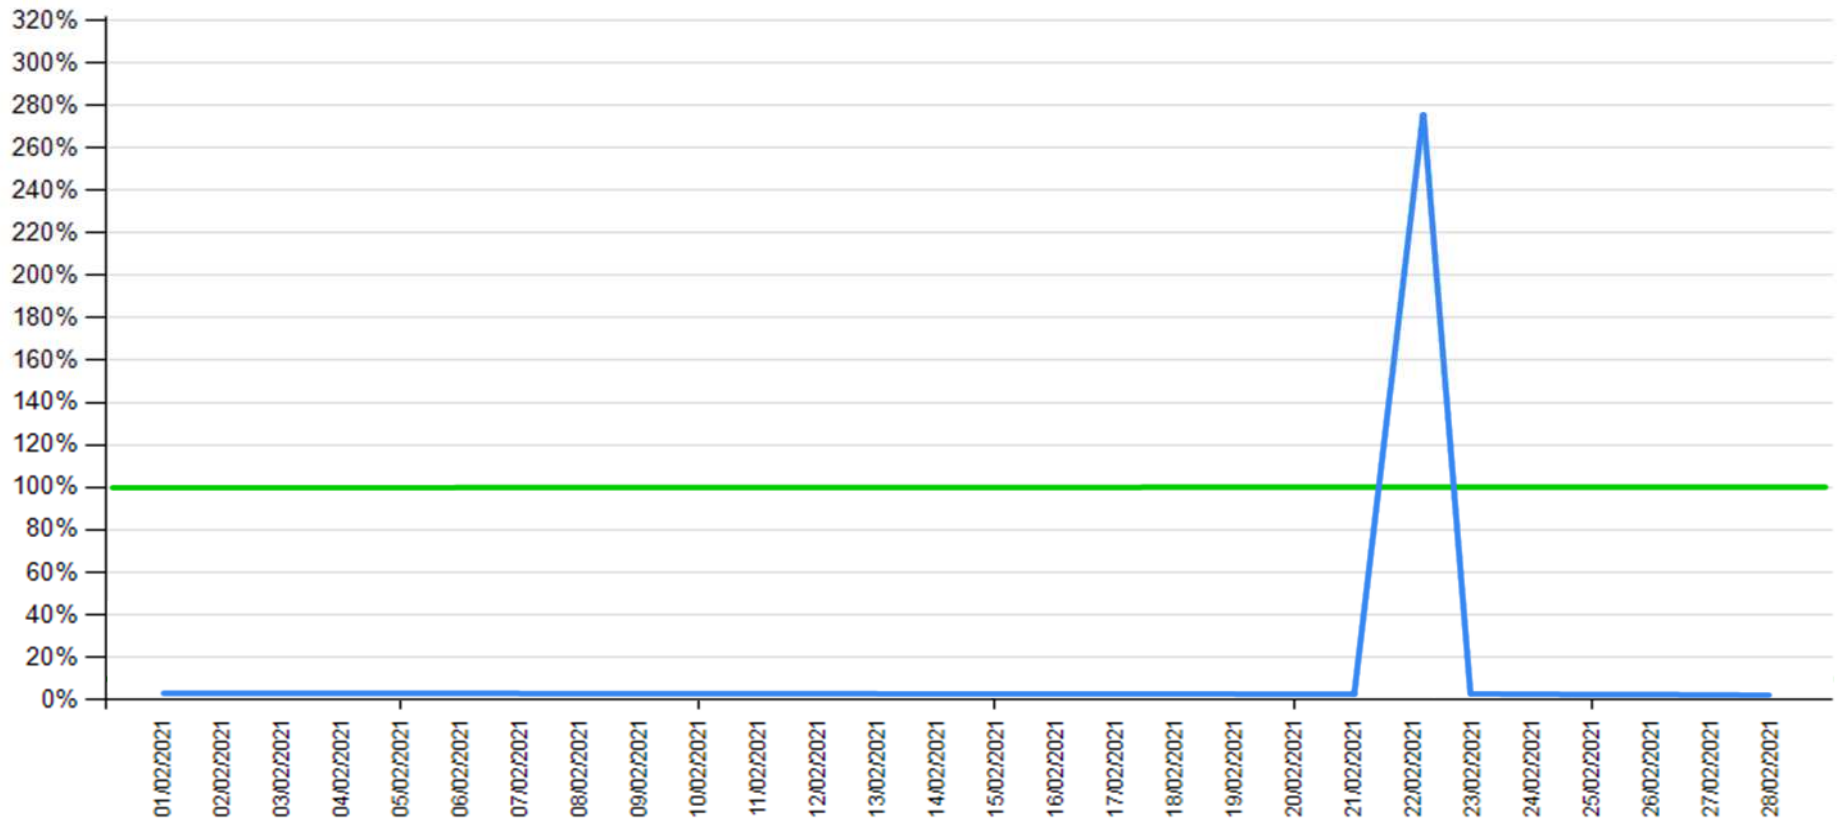

API error rate vs Intesa Sanpaolo online channels

Payment as of February 2021

— API error rate

— Intesa Sanpaolo channels error rate