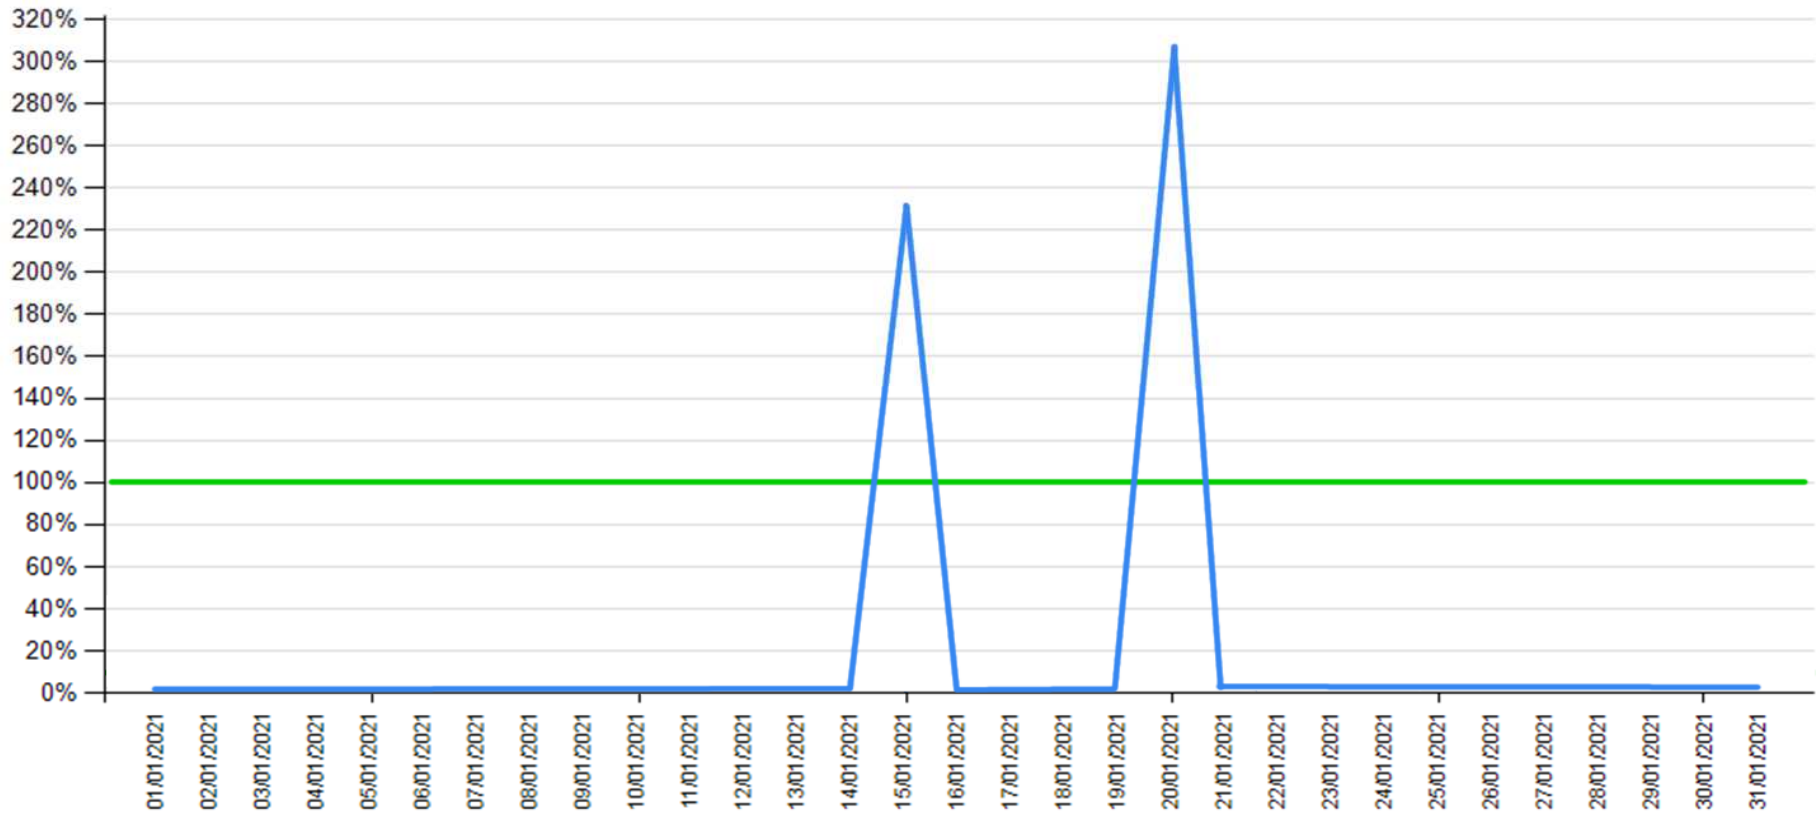

API error rate vs Intesa Sanpaolo online channels

Payment as of January 2021

— API error rate

— Intesa Sanpaolo channels error rate