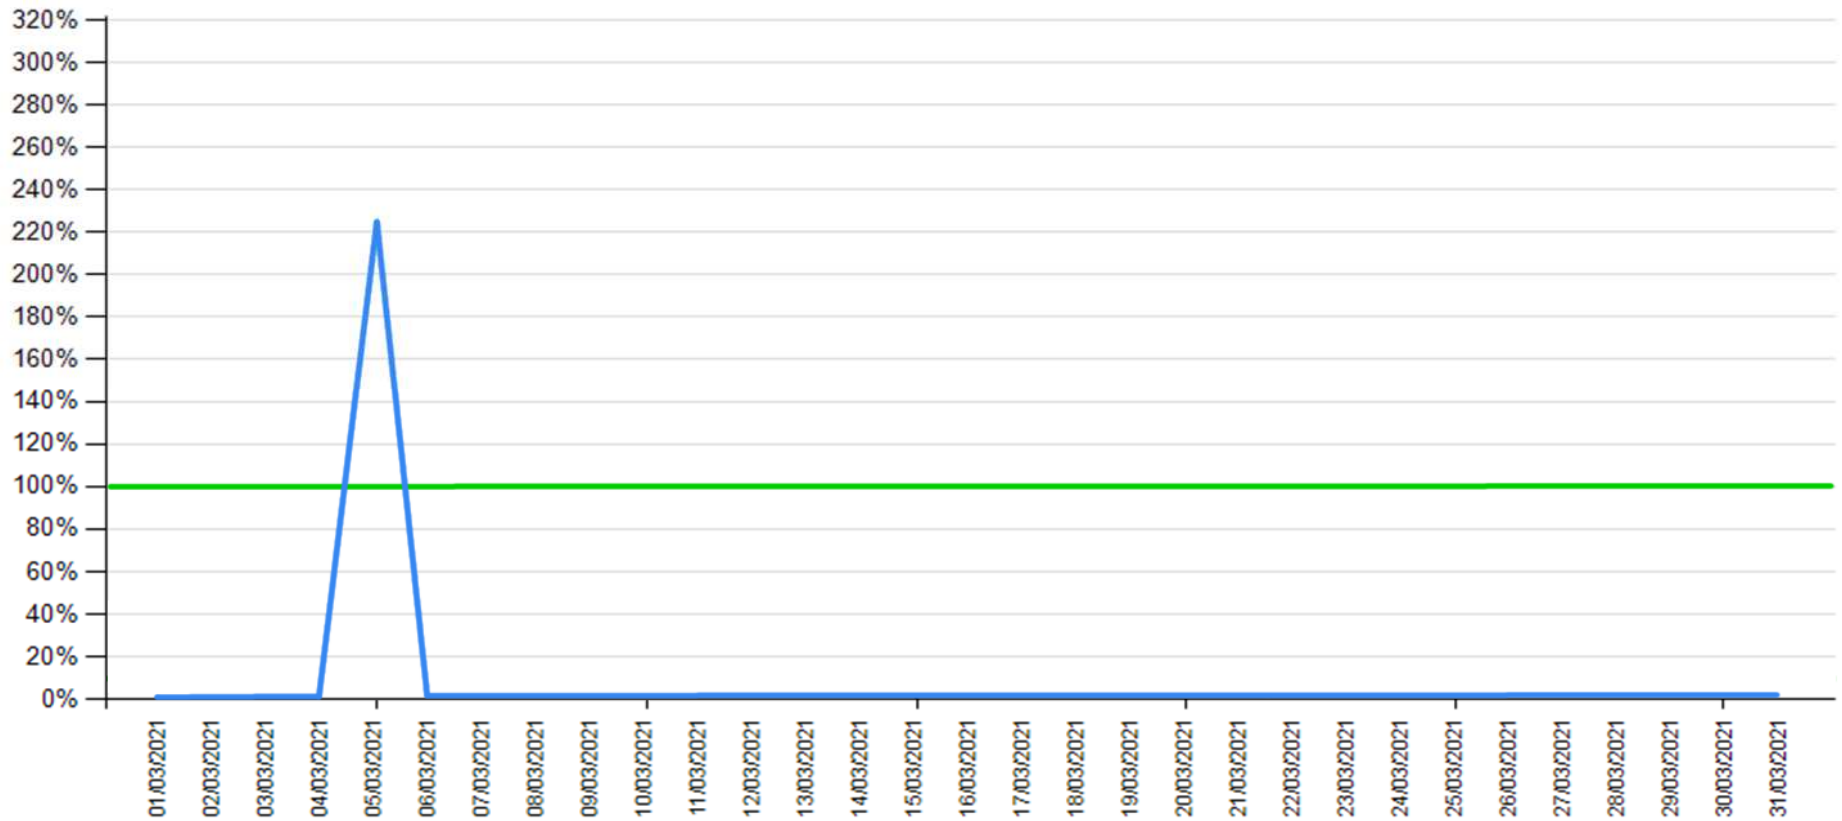

API error rate vs Intesa Sanpaolo online channels

Balance as of March 2021

API error rate

Intesa Sanpaolo channels error rate