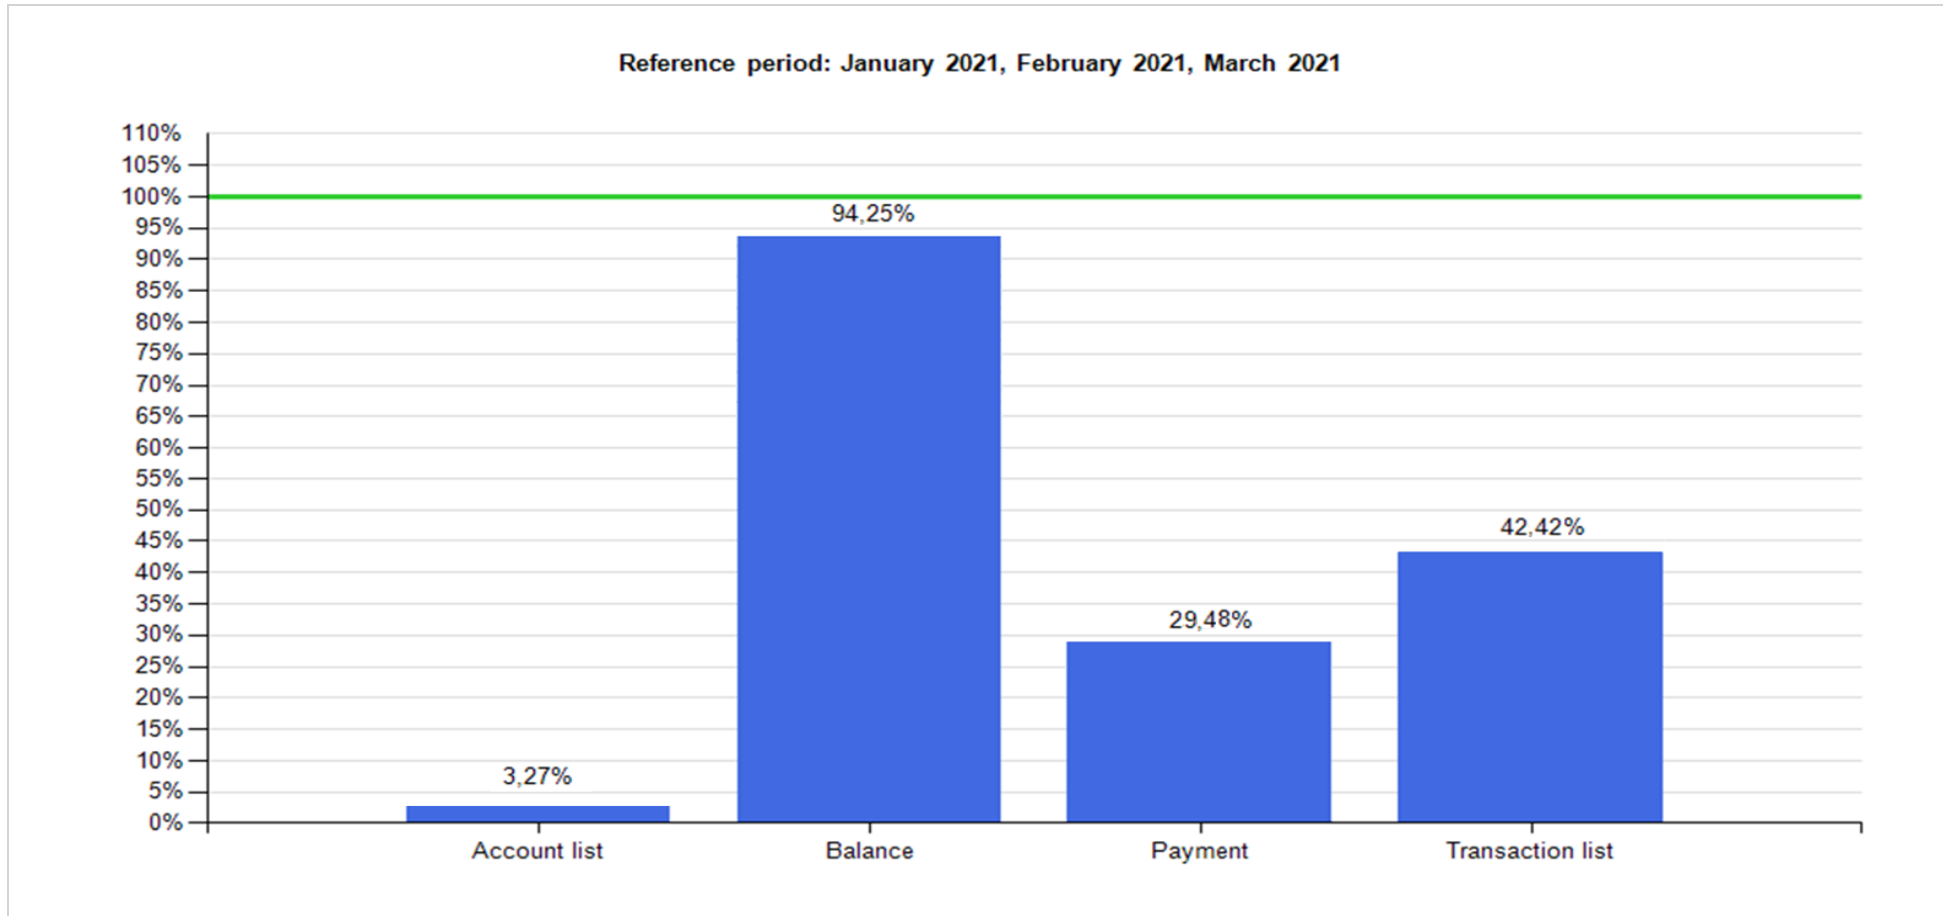

API error rate vs Intesa Sanpaolo online channels

API error rate

Intesa Sanpaolo channels error rate

API normalized error rate exceeds Intesa Sanpaolo online channels normalized error rate

API error rate vs Intesa Sanpaolo online channels

Account list as of January 2021

— API error rate

— Intesa Sanpaolo channels error rate

API error rate vs Intesa Sanpaolo online channels

Account list as of February 2021

— API error rate

— Intesa Sanpaolo channels error rate