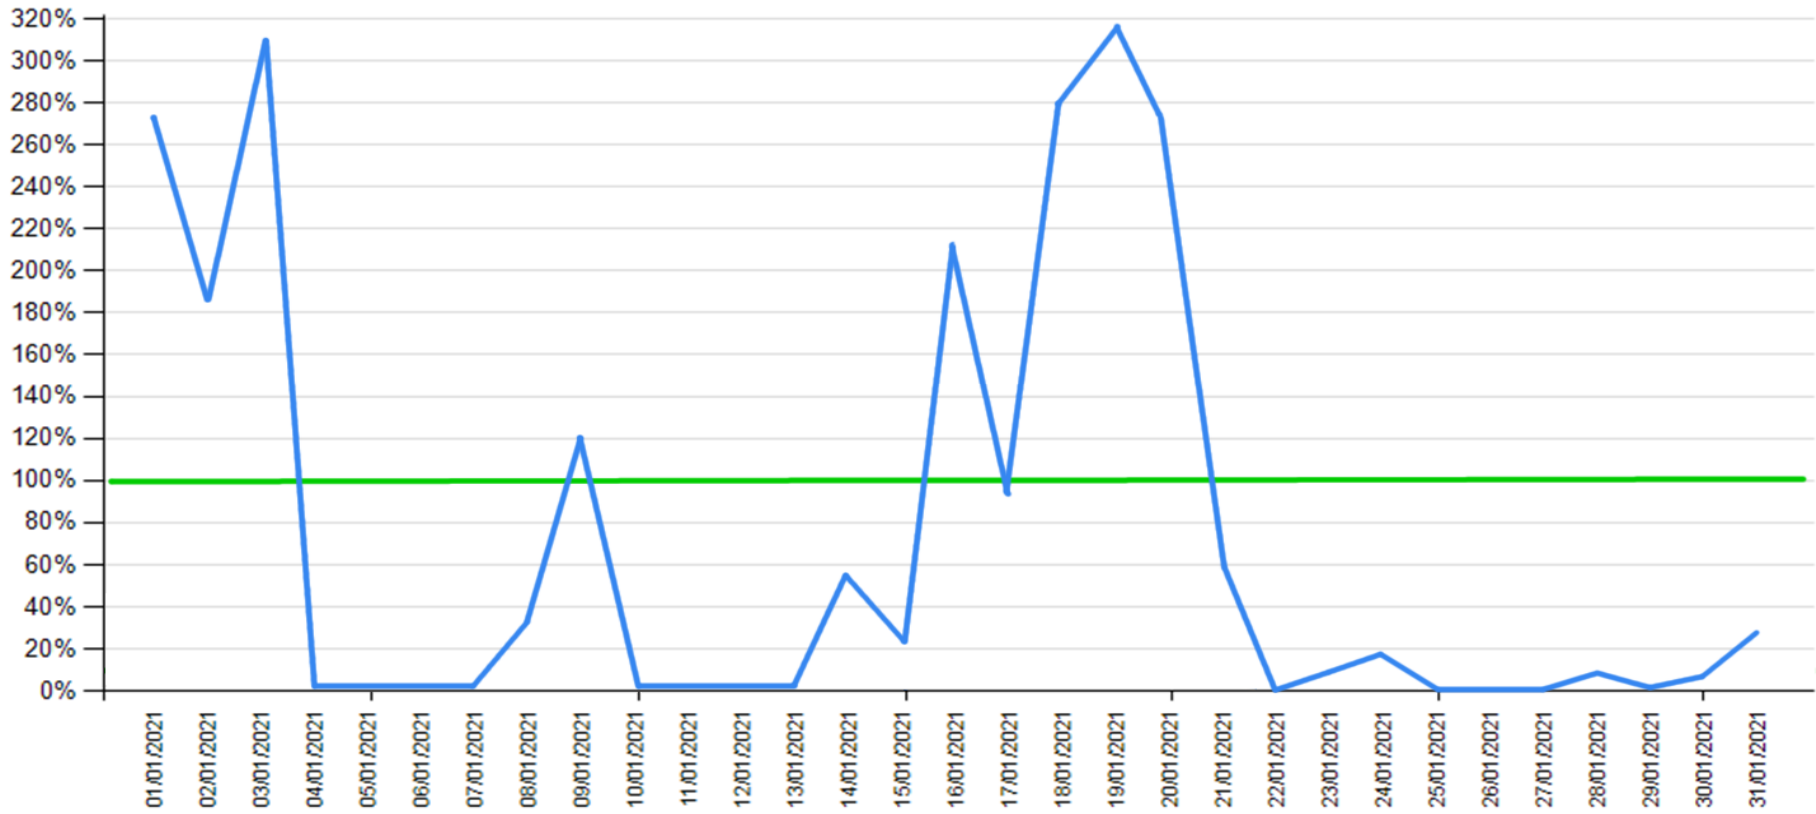

API error rate vs Intesa Sanpaolo online channels

Transaction list as of January 2021

— API error rate

— Intesa Sanpaolo channels error rate