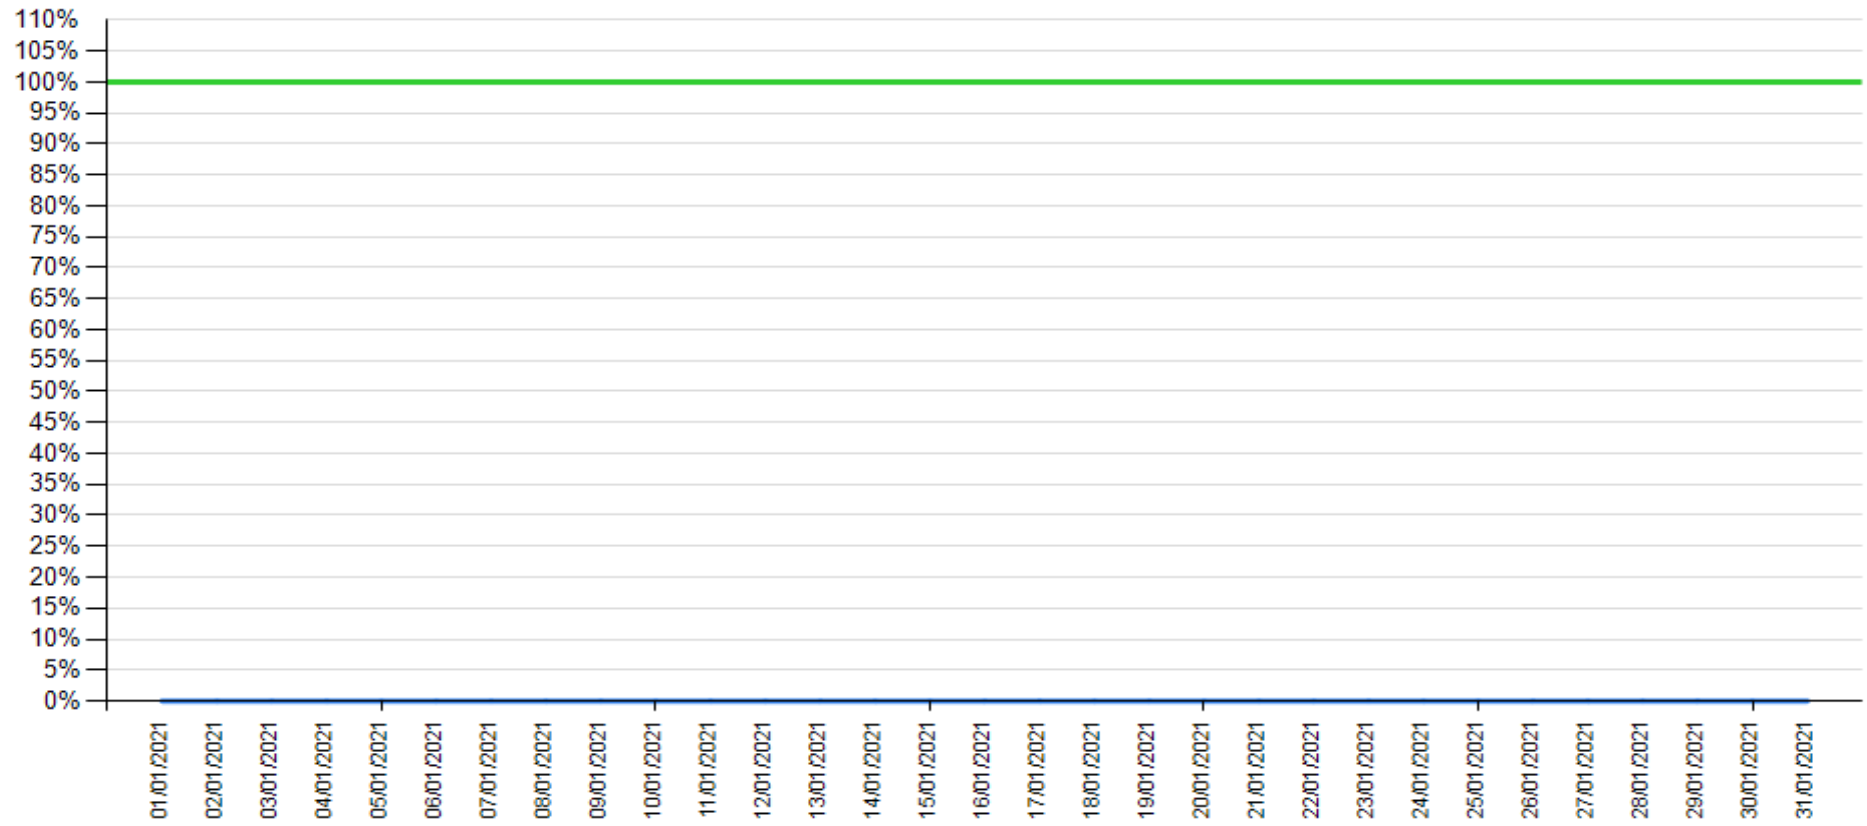

Balance as of March 2021

API error rate

Intesa Sanpaolo channels error rate

API error rate vs Intesa Sanpaolo online channels

Fund Check as of January 2021

— API error rate

— Intesa Sanpaolo channels error rate