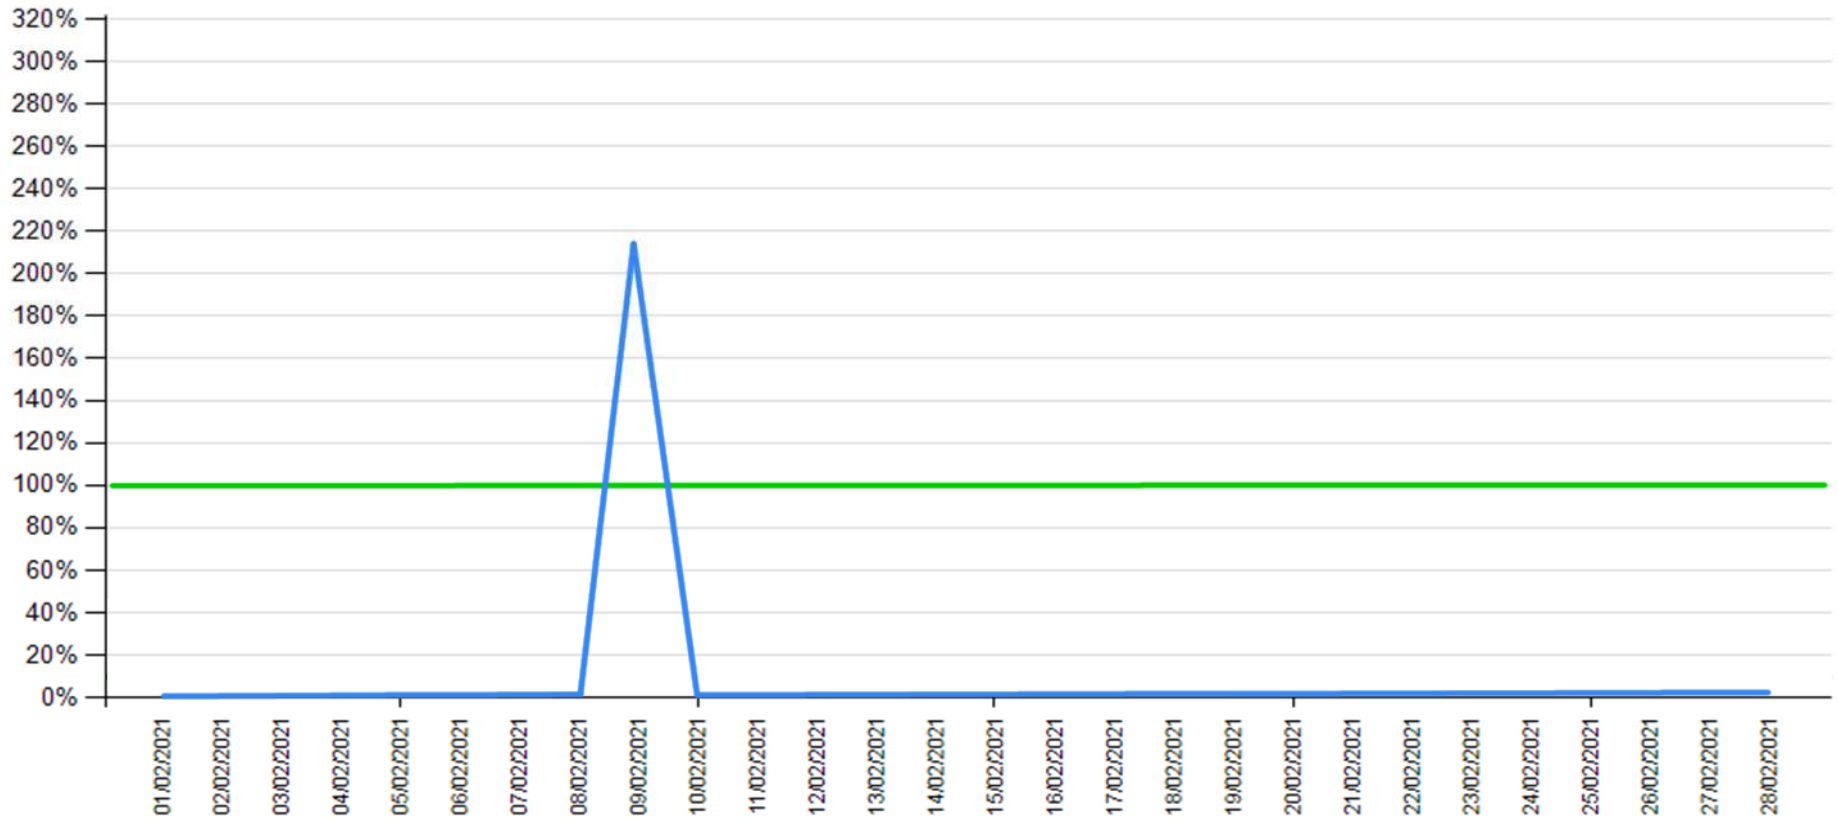

API error rate vs Intesa Sanpaolo online channels

Balance as of February 2021

— API error rate

— Intesa Sanpaolo channels error rate