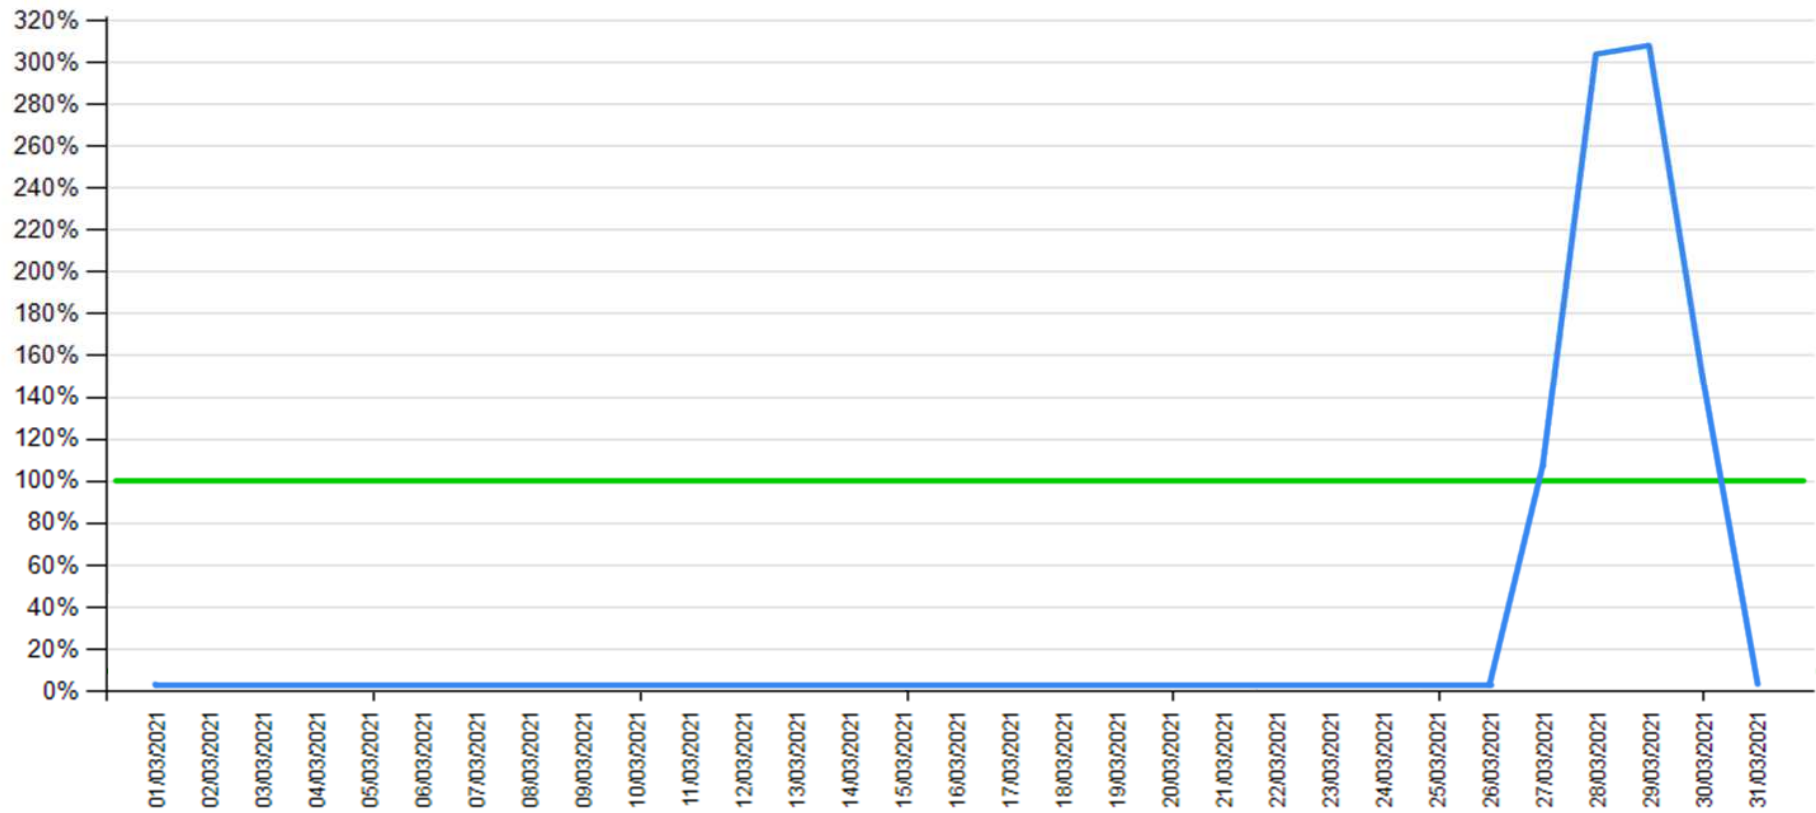

Payment as of February 2021

— API error rate

— Intesa Sanpaolo channels error rate

API error rate vs Intesa Sanpaolo online channels

Payment as of March 2021

— API error rate

— Intesa Sanpaolo channels error rate