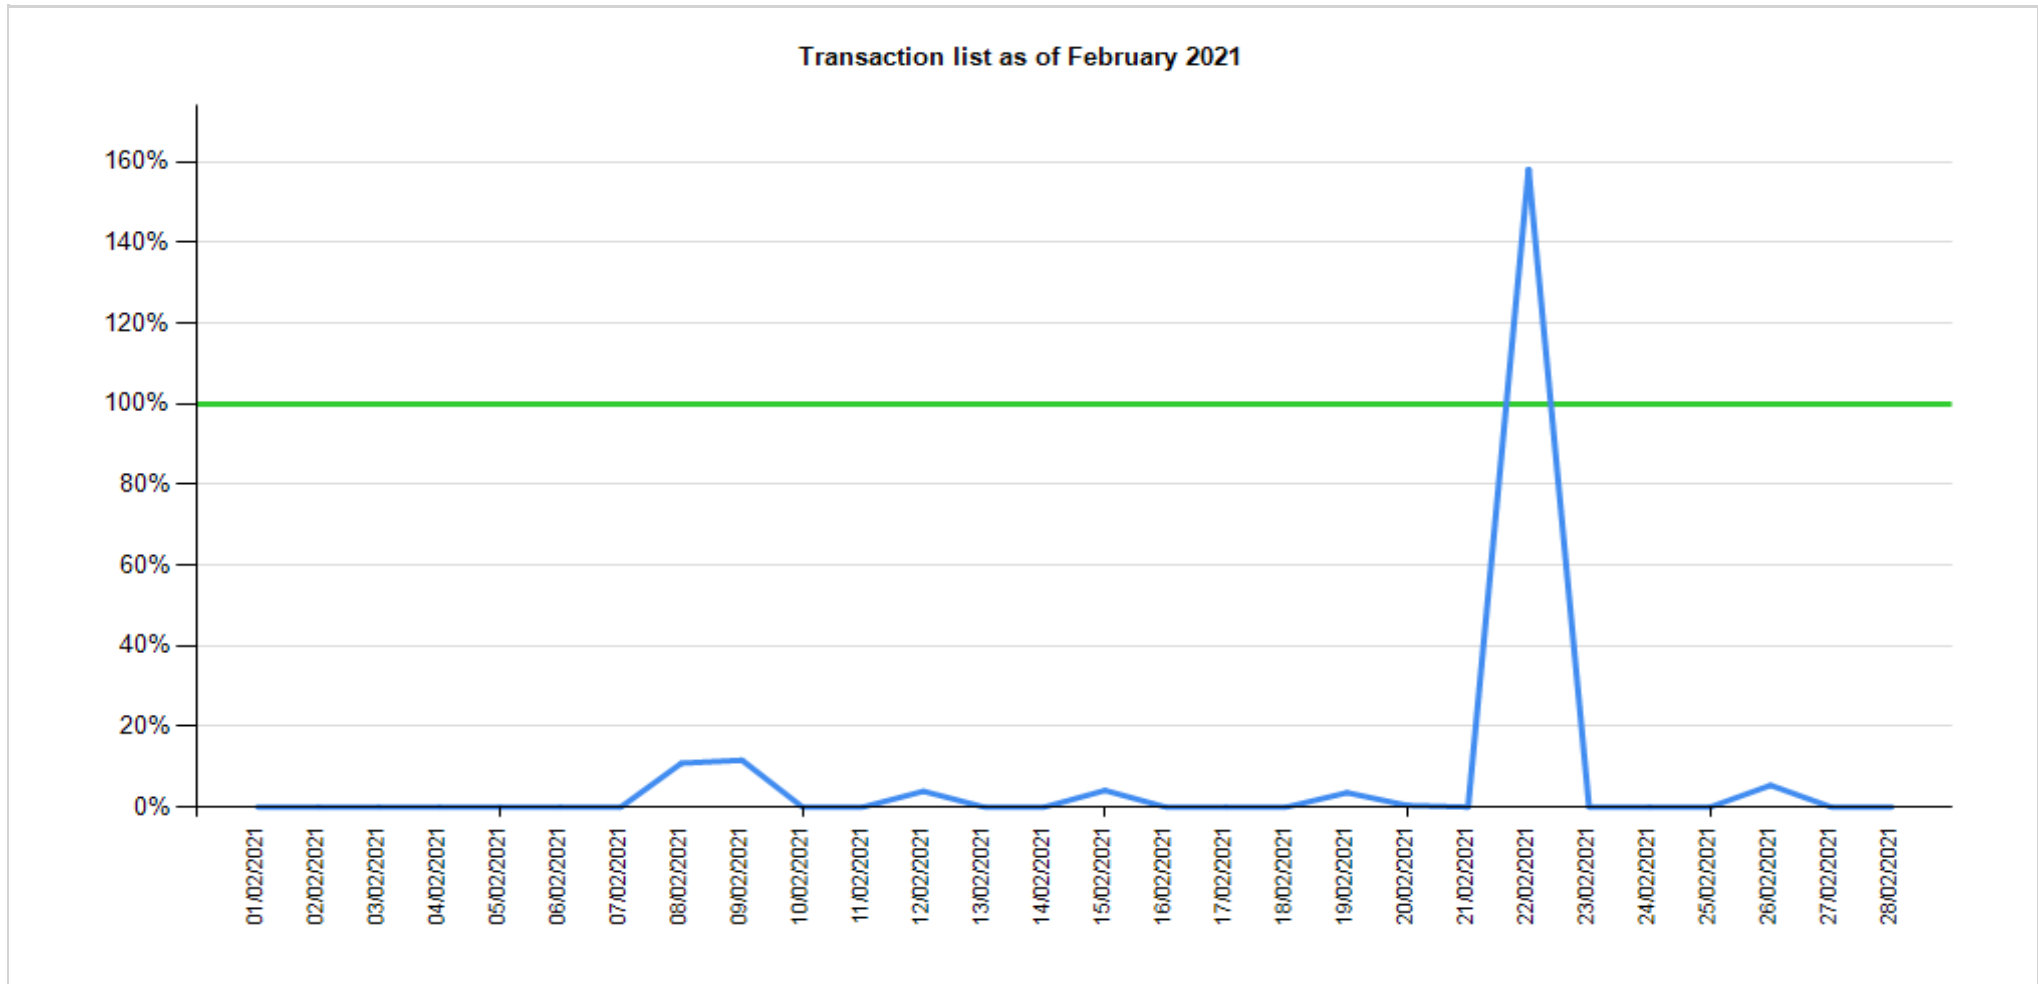

API error rate vs Intesa Sanpaolo online channels

Transaction list as of January 2021

— API error rate

— Intesa Sanpaolo channels error rate

API error rate vs Intesa Sanpaolo online channels

— API error rate