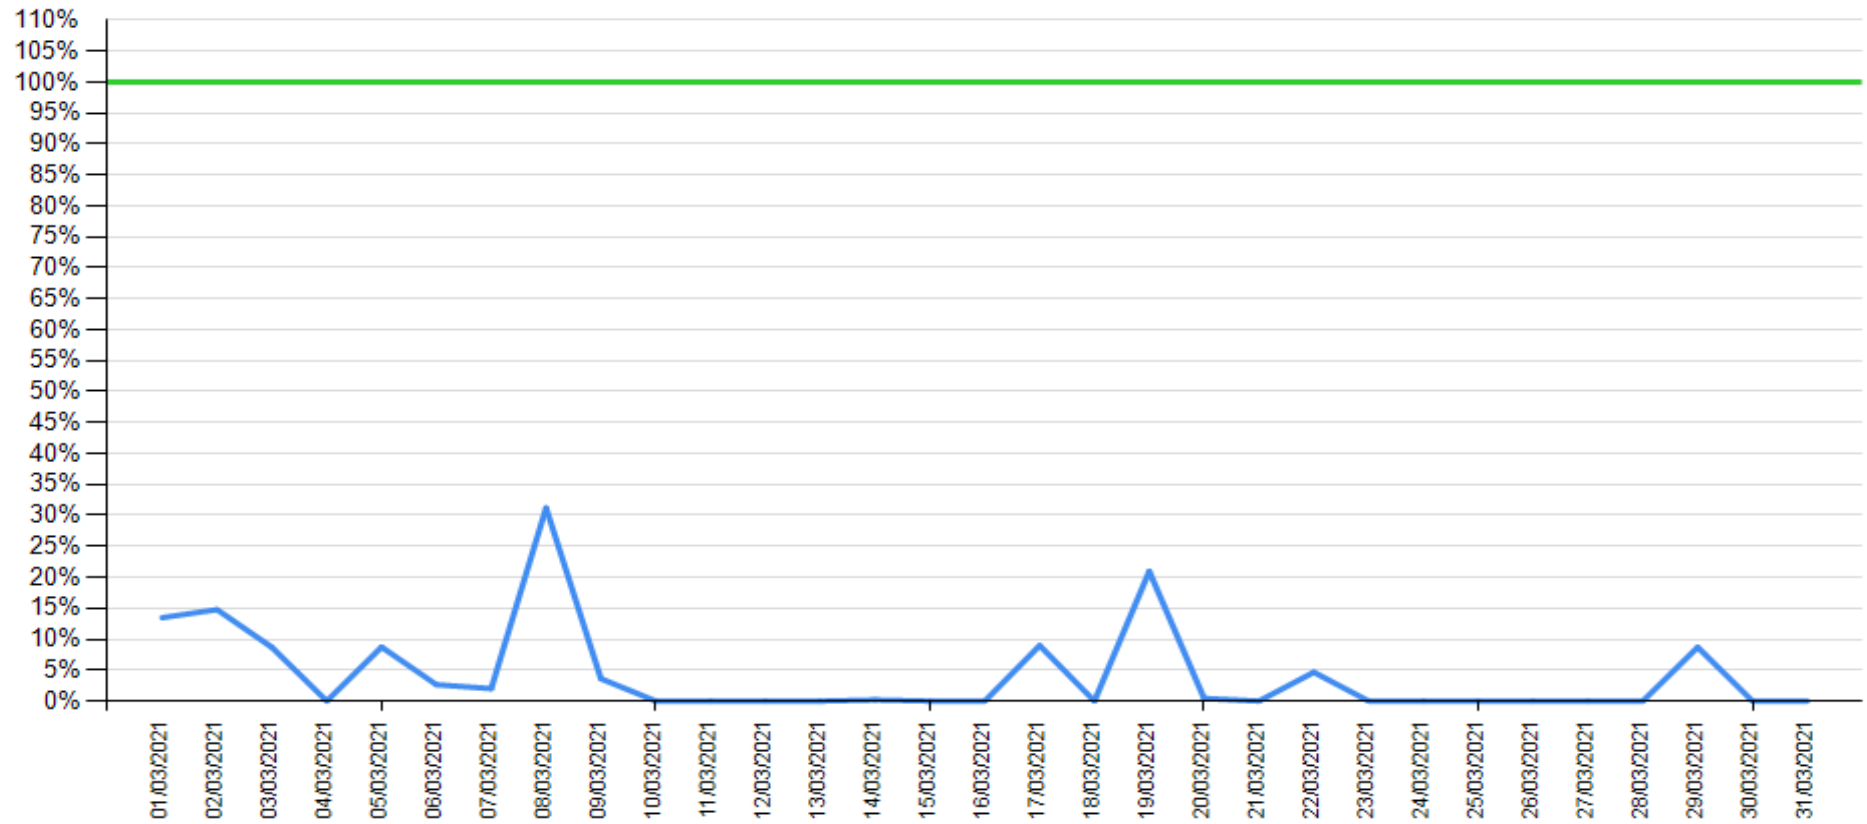

API error rate vs Intesa Sanpaolo online channels

Transaction list as of March 2021

API error rate

Intesa Sanpaolo channels error rate