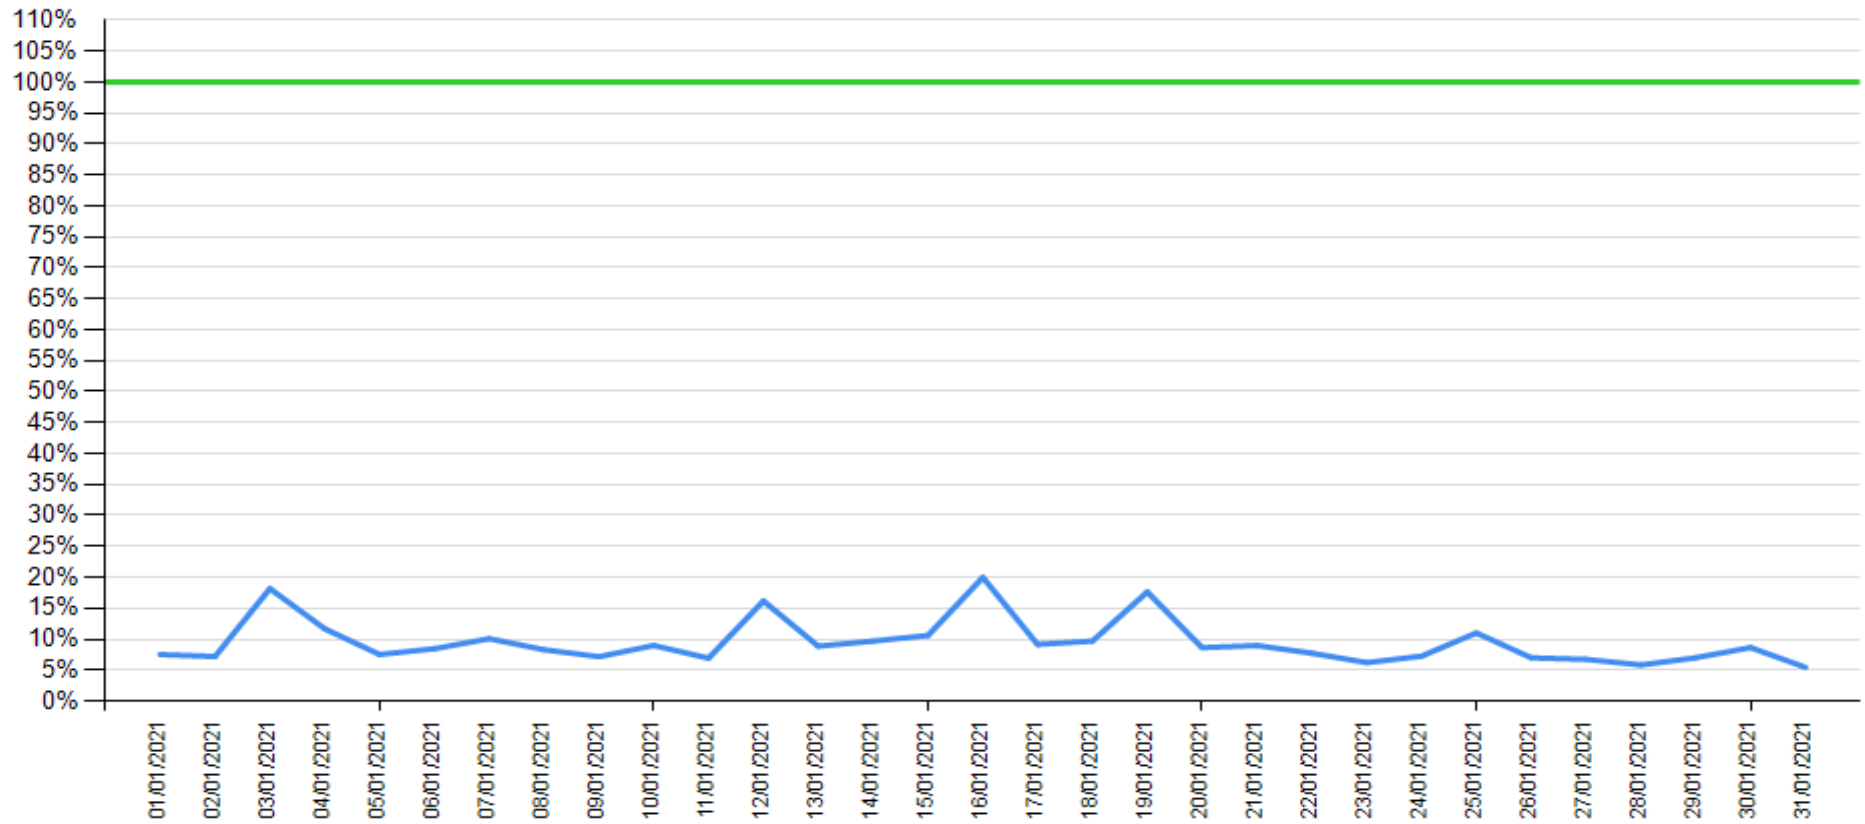

Fund Check as of March 2021

— API response time

— Intesa Sanpaolo channels response time

API response time vs Intesa Sanpaolo online channels

Payment as of January 2021

— API response time

— Intesa Sanpaolo channels response time