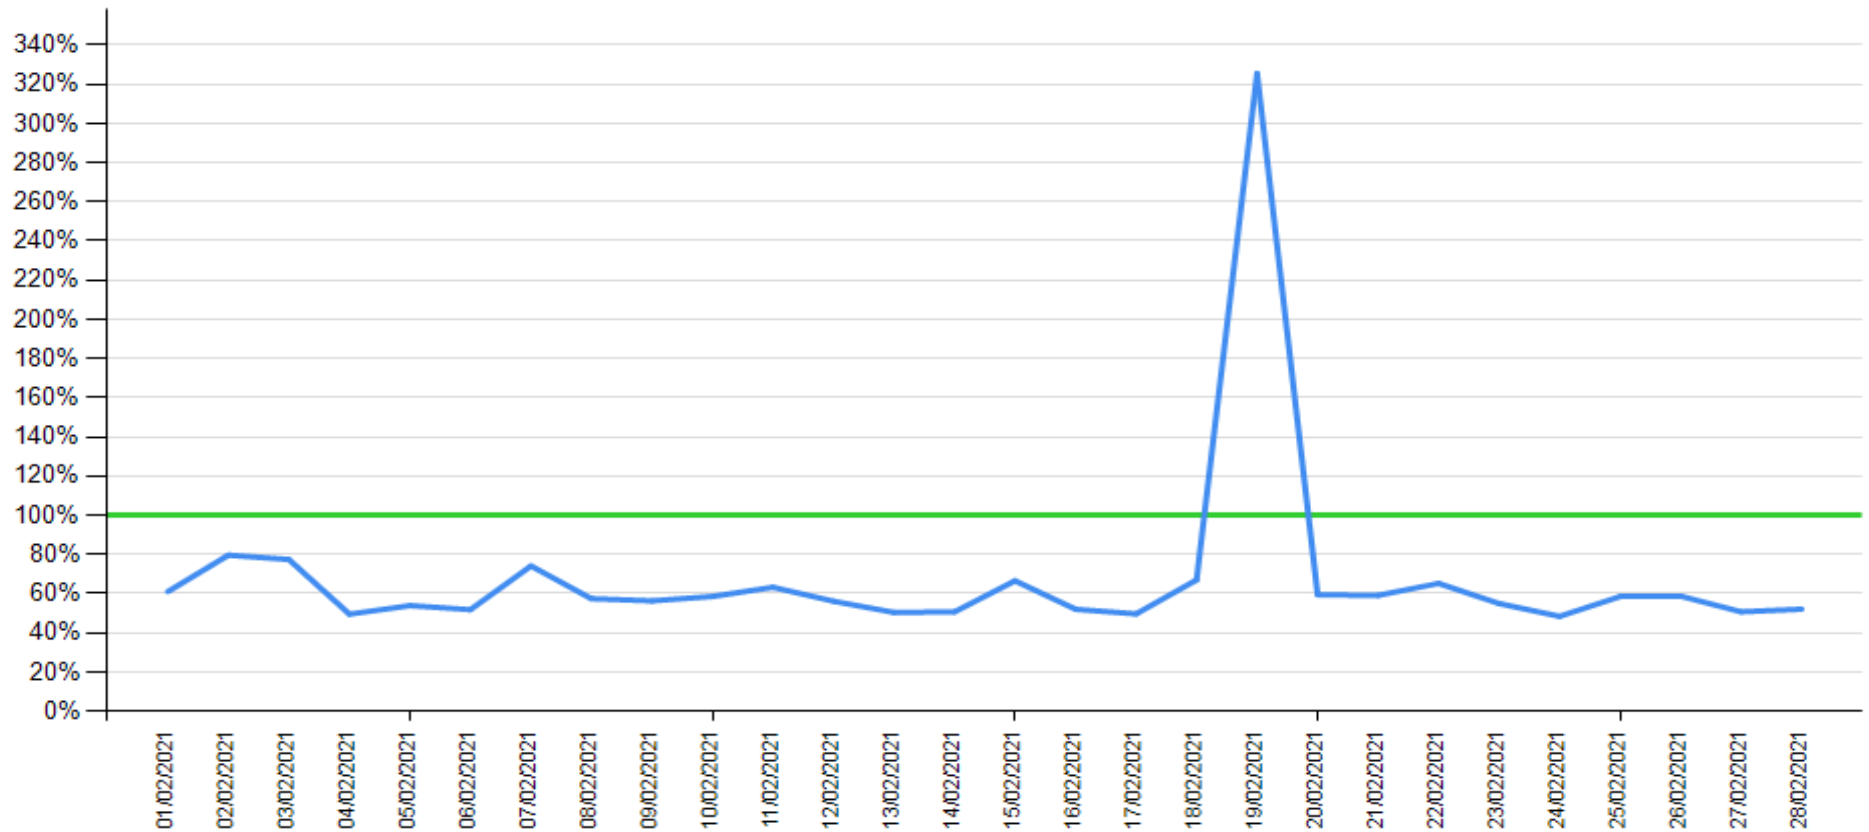

API response time vs Intesa Sanpaolo online channels

Account list as of January 2021

— API response time

— Intesa Sanpaolo channels response time

API response time vs Intesa Sanpaolo online channels

Account list as of February 2021