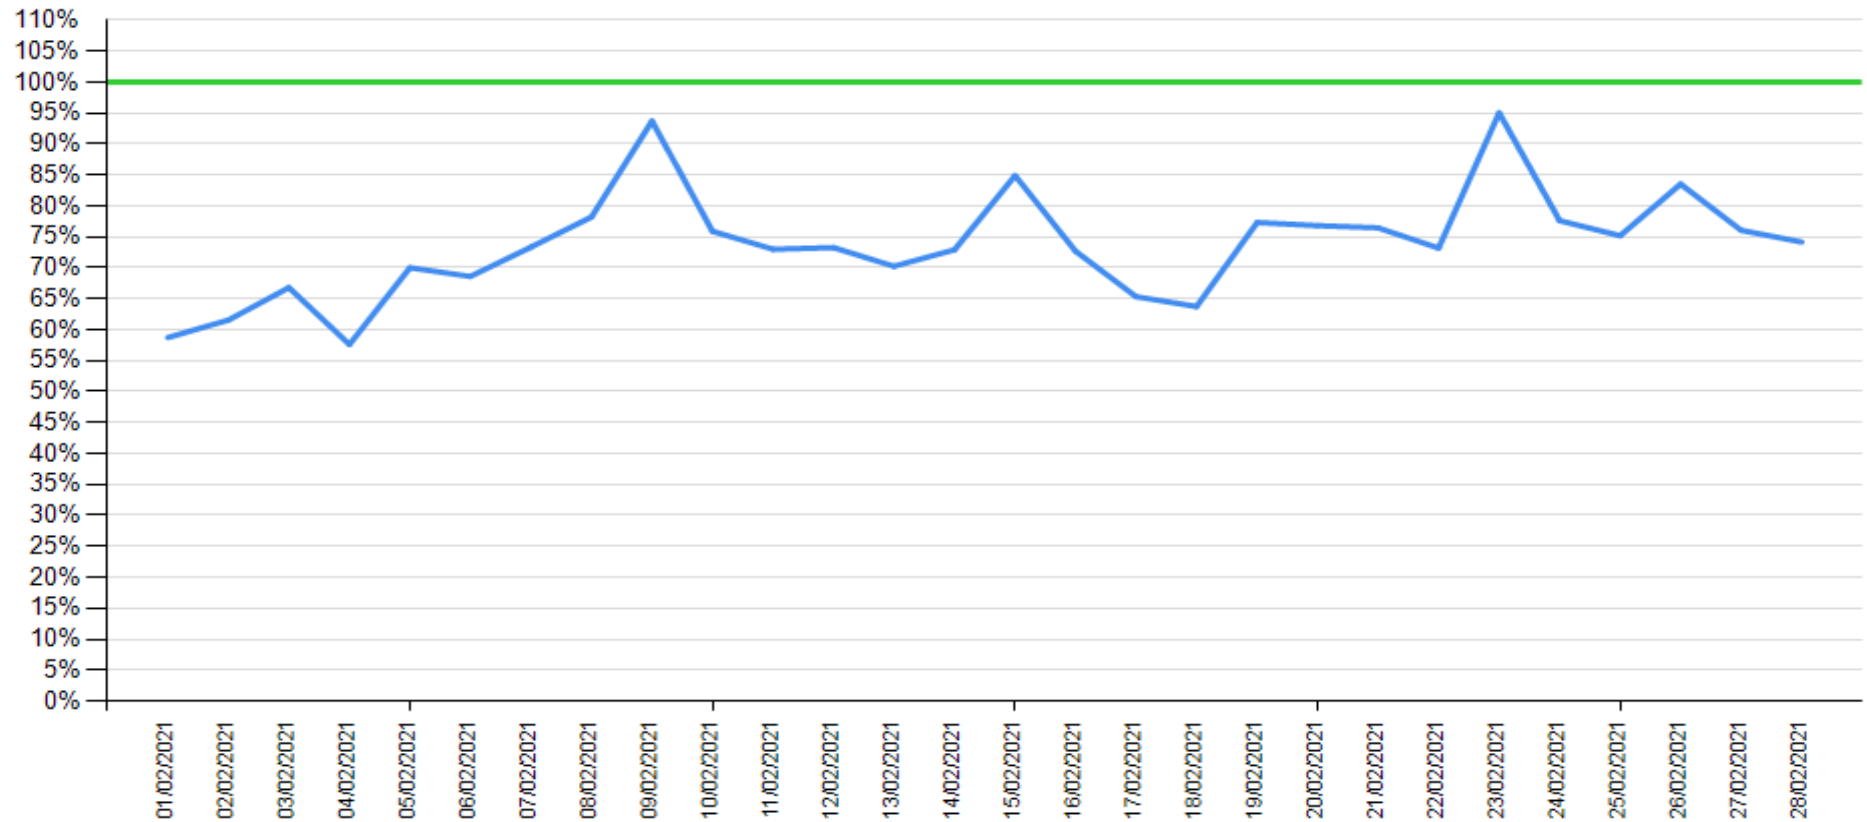

Balance as of January 2021

API response time

Intesa Sanpaolo channels response time

API response time vs Intesa Sanpaolo online channels

Balance as of February 2021

API response time

Intesa Sanpaolo channels response time