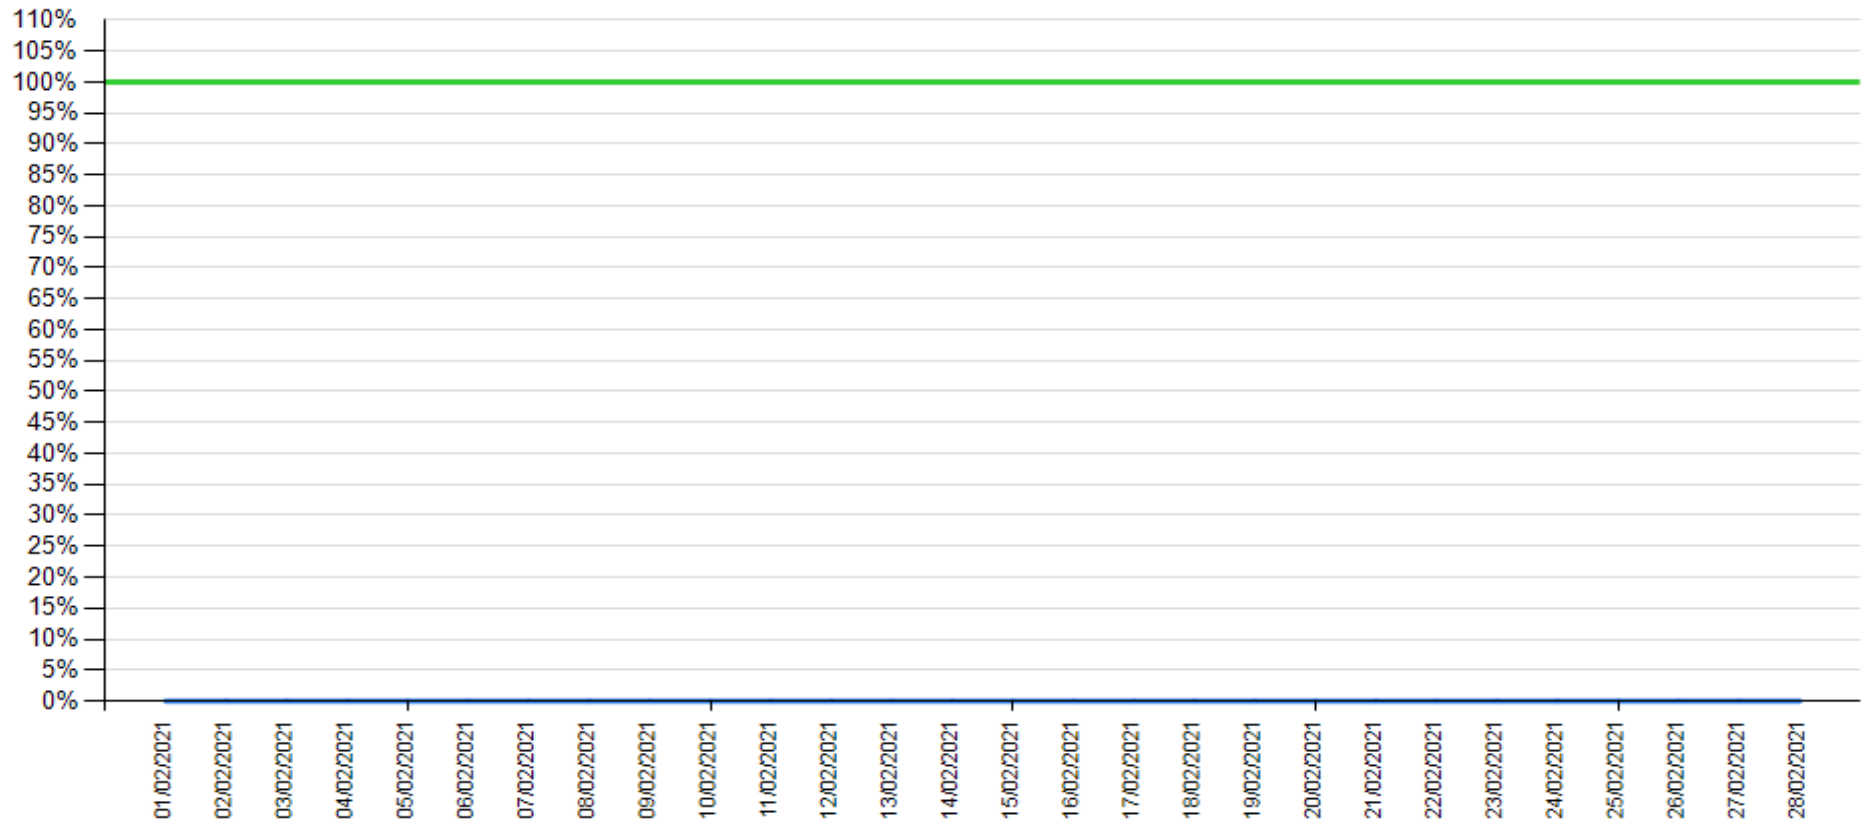

API response time vs Intesa Sanpaolo online channels

Fund Check as of February 2021

— API response time

— Intesa Sanpaolo channels response time