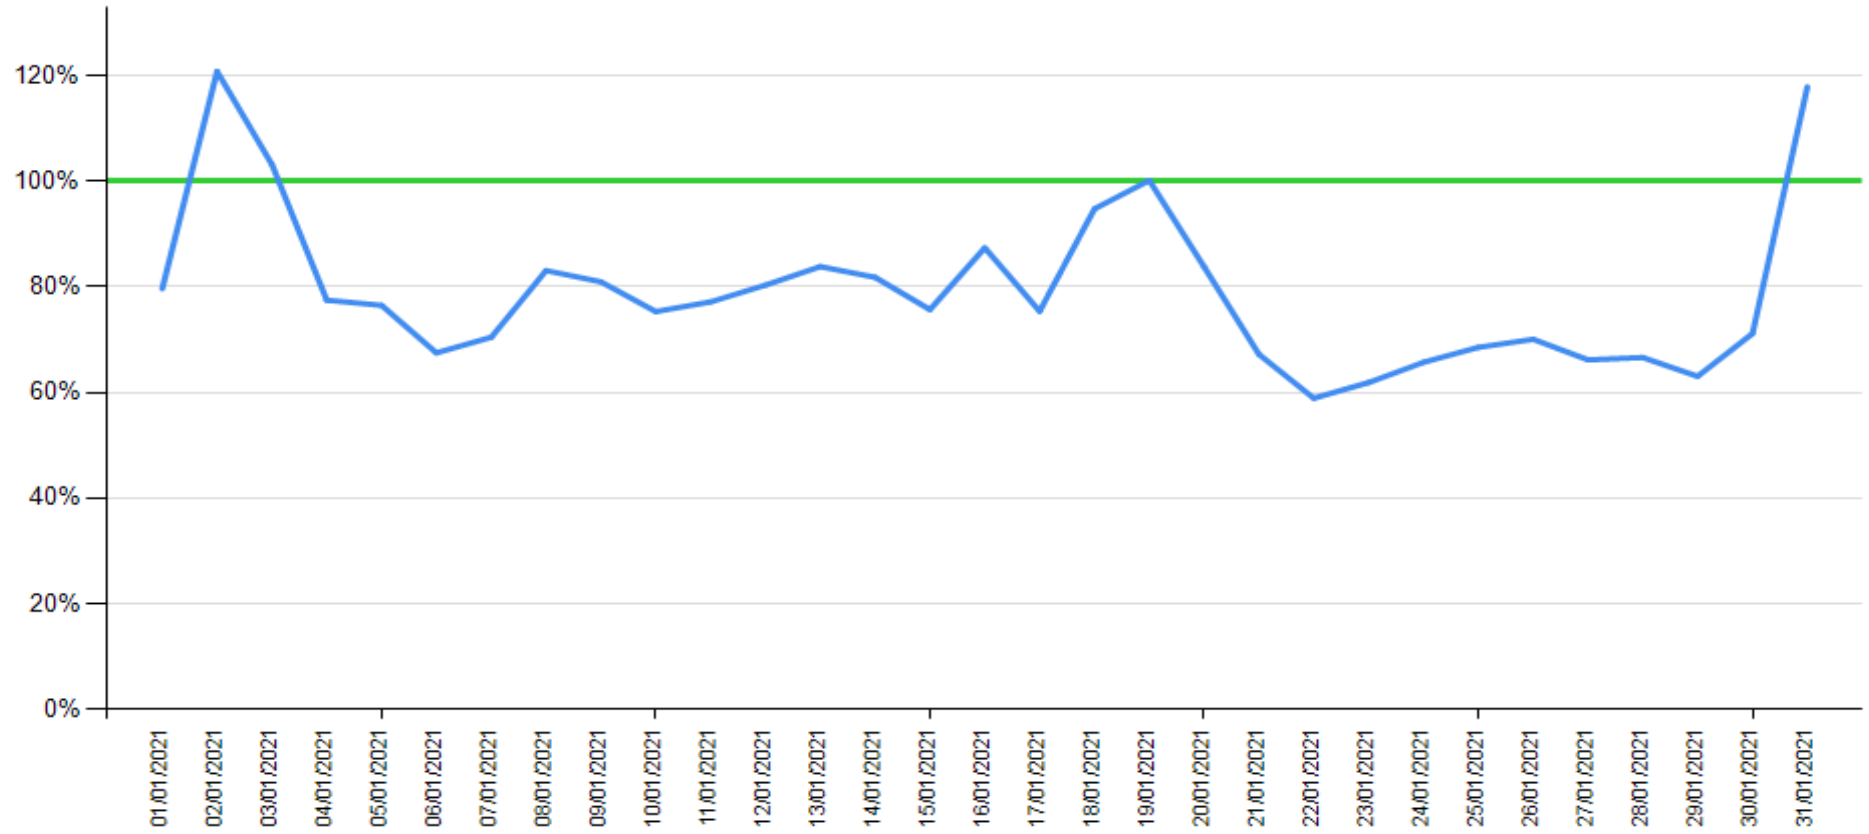

— API response time

— Intesa Sanpaolo channels response time

API response time vs Intesa Sanpaolo online channels

Account list as of March 2021

— API response time

— Intesa Sanpaolo channels response time

API response time vs Intesa Sanpaolo online channels

Balance as of January 2021

API response time

Intesa Sanpaolo channels response time

API response time vs Intesa Sanpaolo online channels

Balance as of February 2021

API response time

Intesa Sanpaolo channels response time