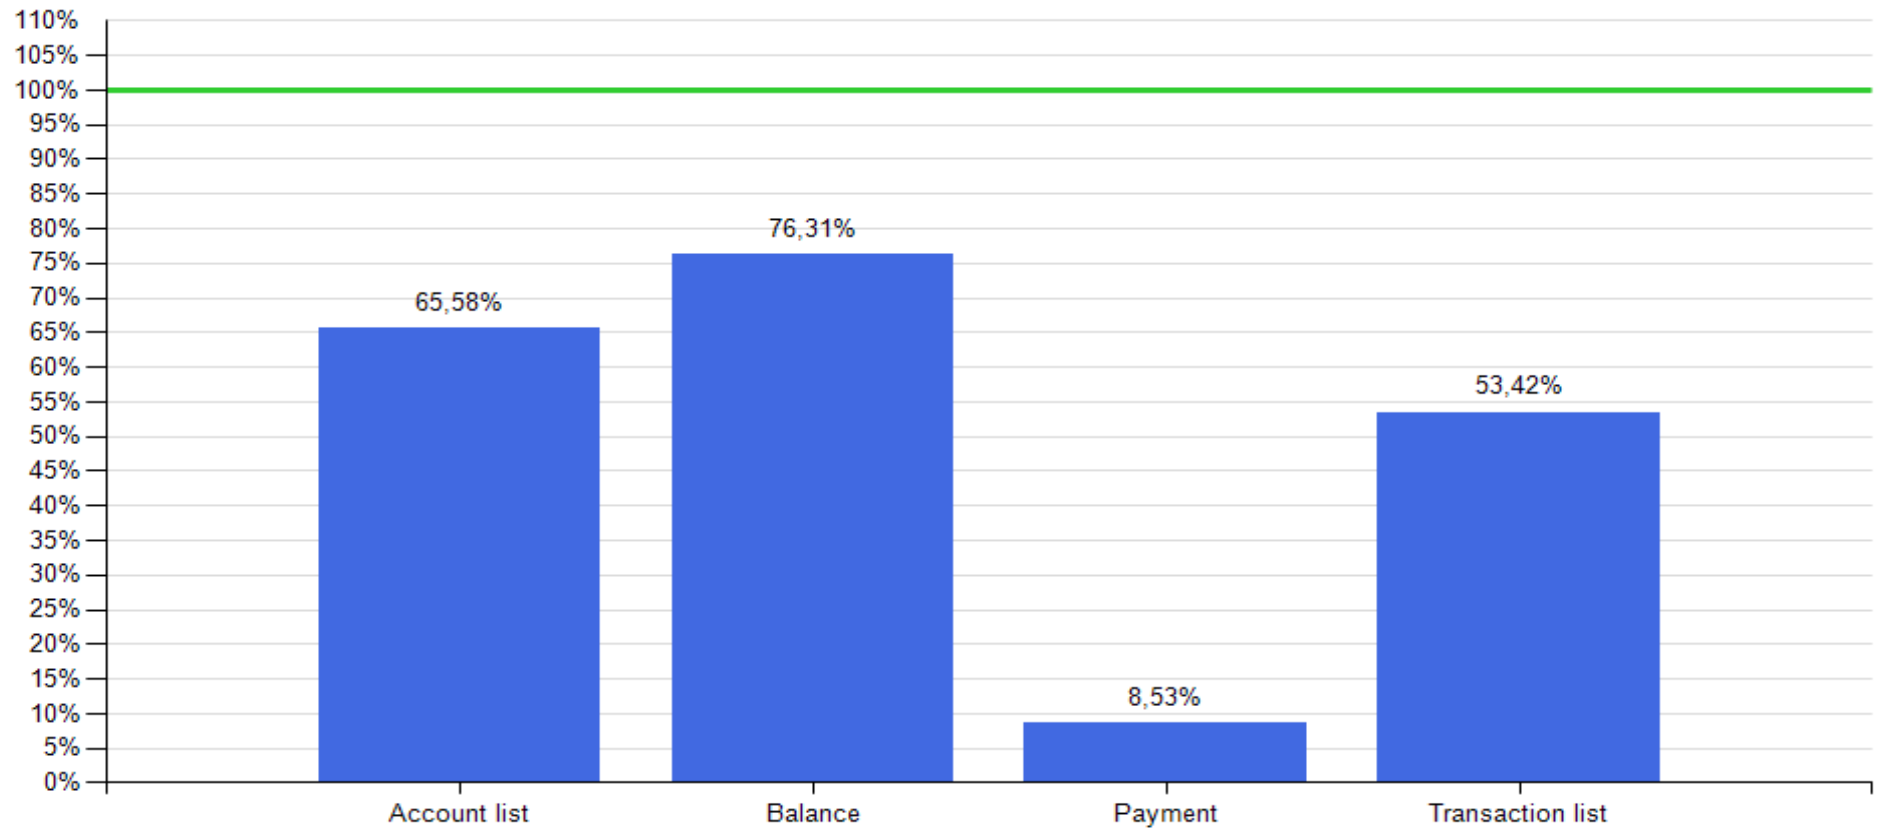

API response time vs Intesa Sanpaolo online channels

Reference period: January 2021, February 2021, March 2021

API response time

Intesa Sanpaolo channels response time

API normalized response time exceeds Intesa Sanpaolo online channels normalized response time