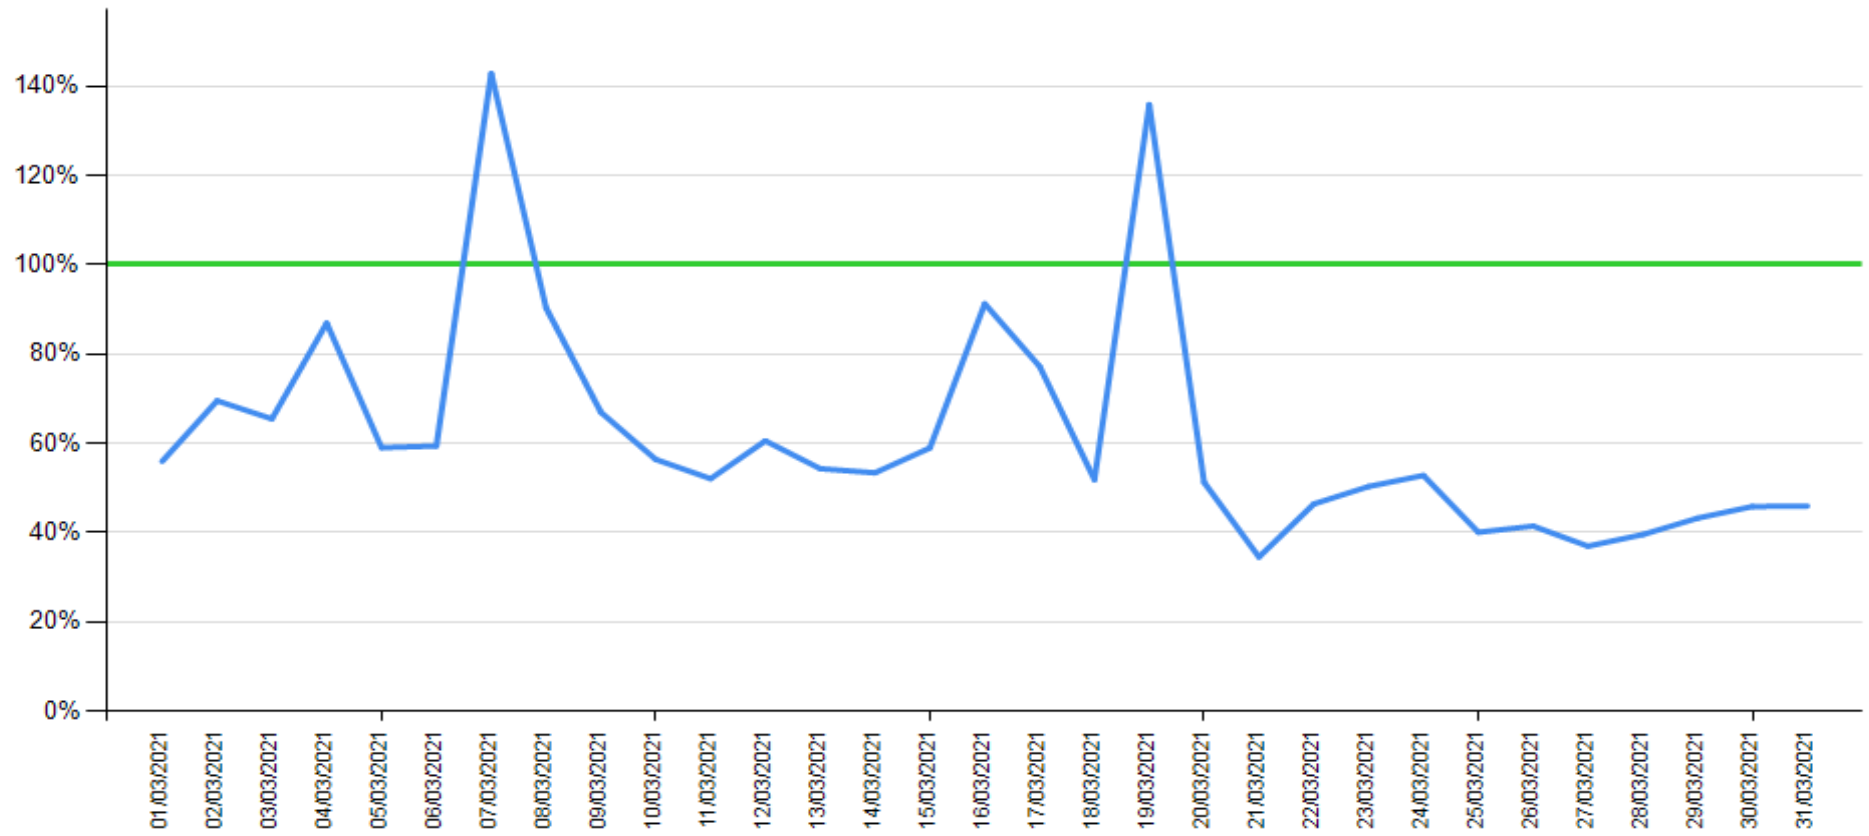

API response time vs Intesa Sanpaolo online channels

— API response time

— Intesa Sanpaolo channels response time