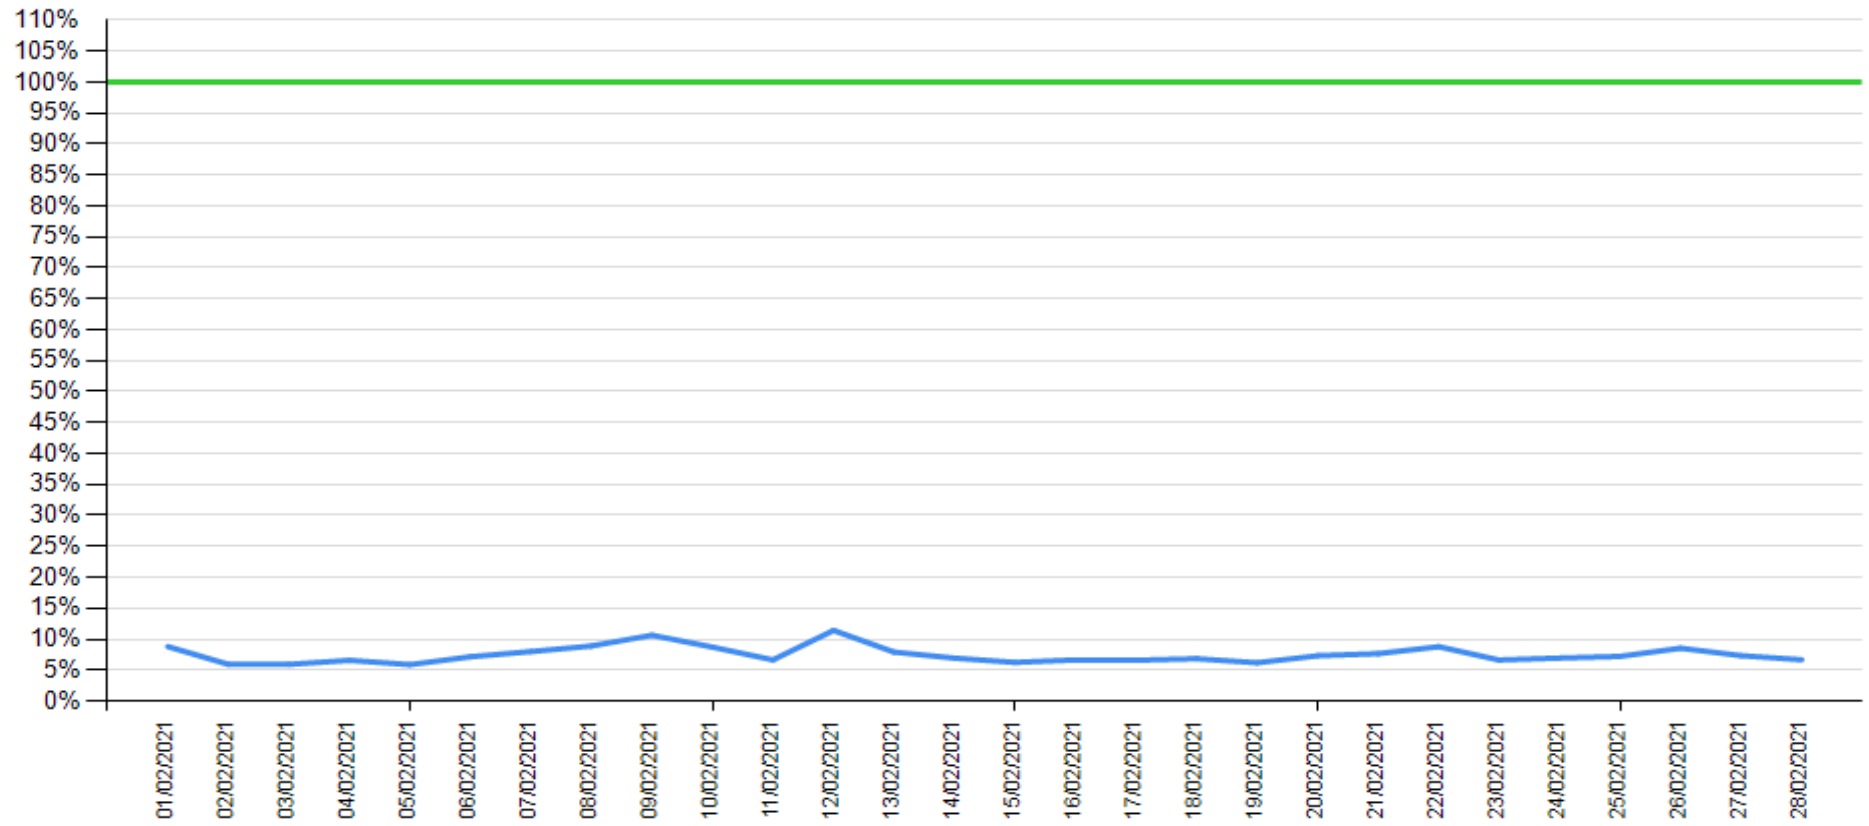

API response time vs Intesa Sanpaolo online channels

Payment as of February 2021

— API response time

— Intesa Sanpaolo channels response time