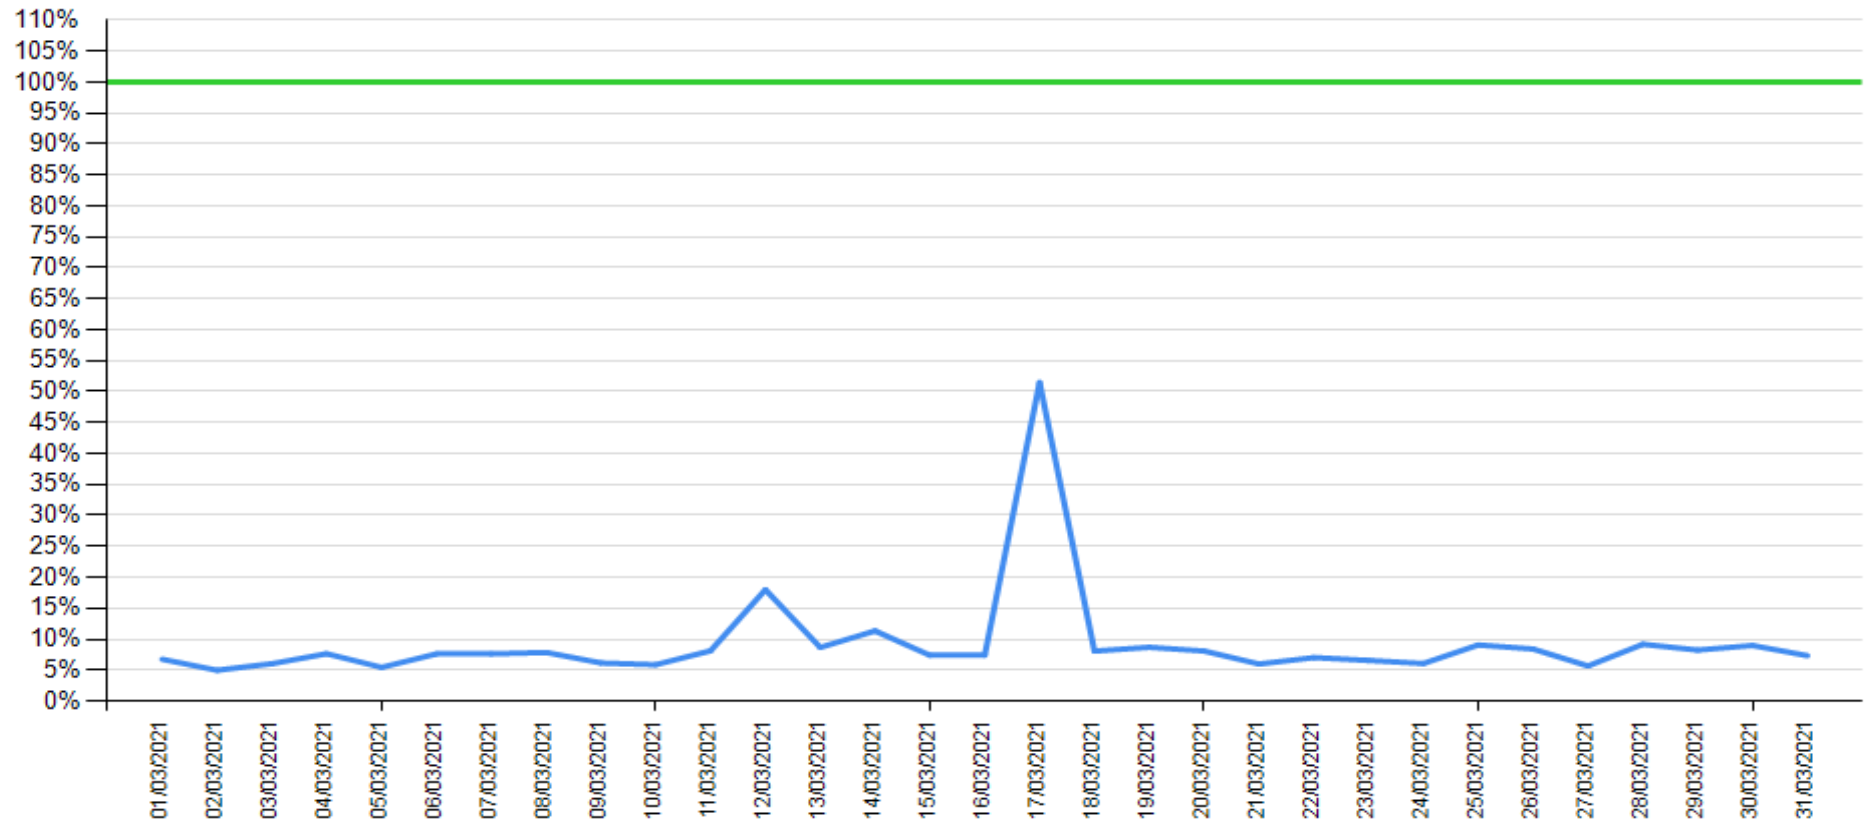

API response time vs Intesa Sanpaolo online channels

Payment as of February 2021

— API response time

— Intesa Sanpaolo channels response time

API response time vs Intesa Sanpaolo online channels

Payment as of March 2021