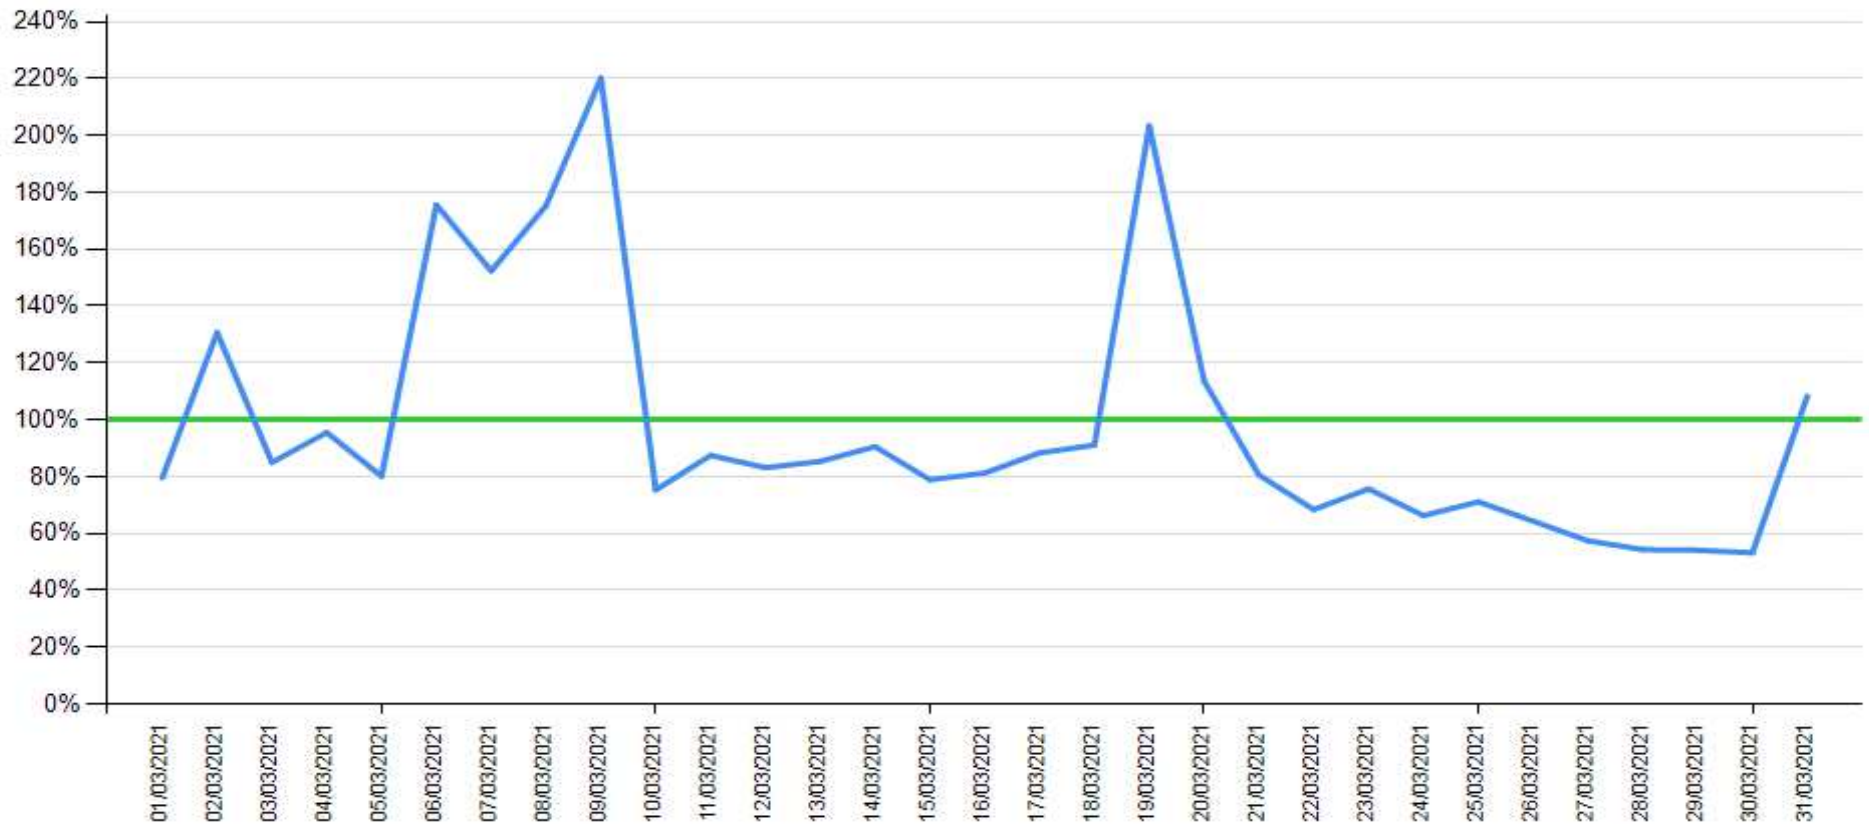

API response time vs Intesa Sanpaolo online channels

Balance as of March 2021

— API response time

— Intesa Sanpaolo channels response time