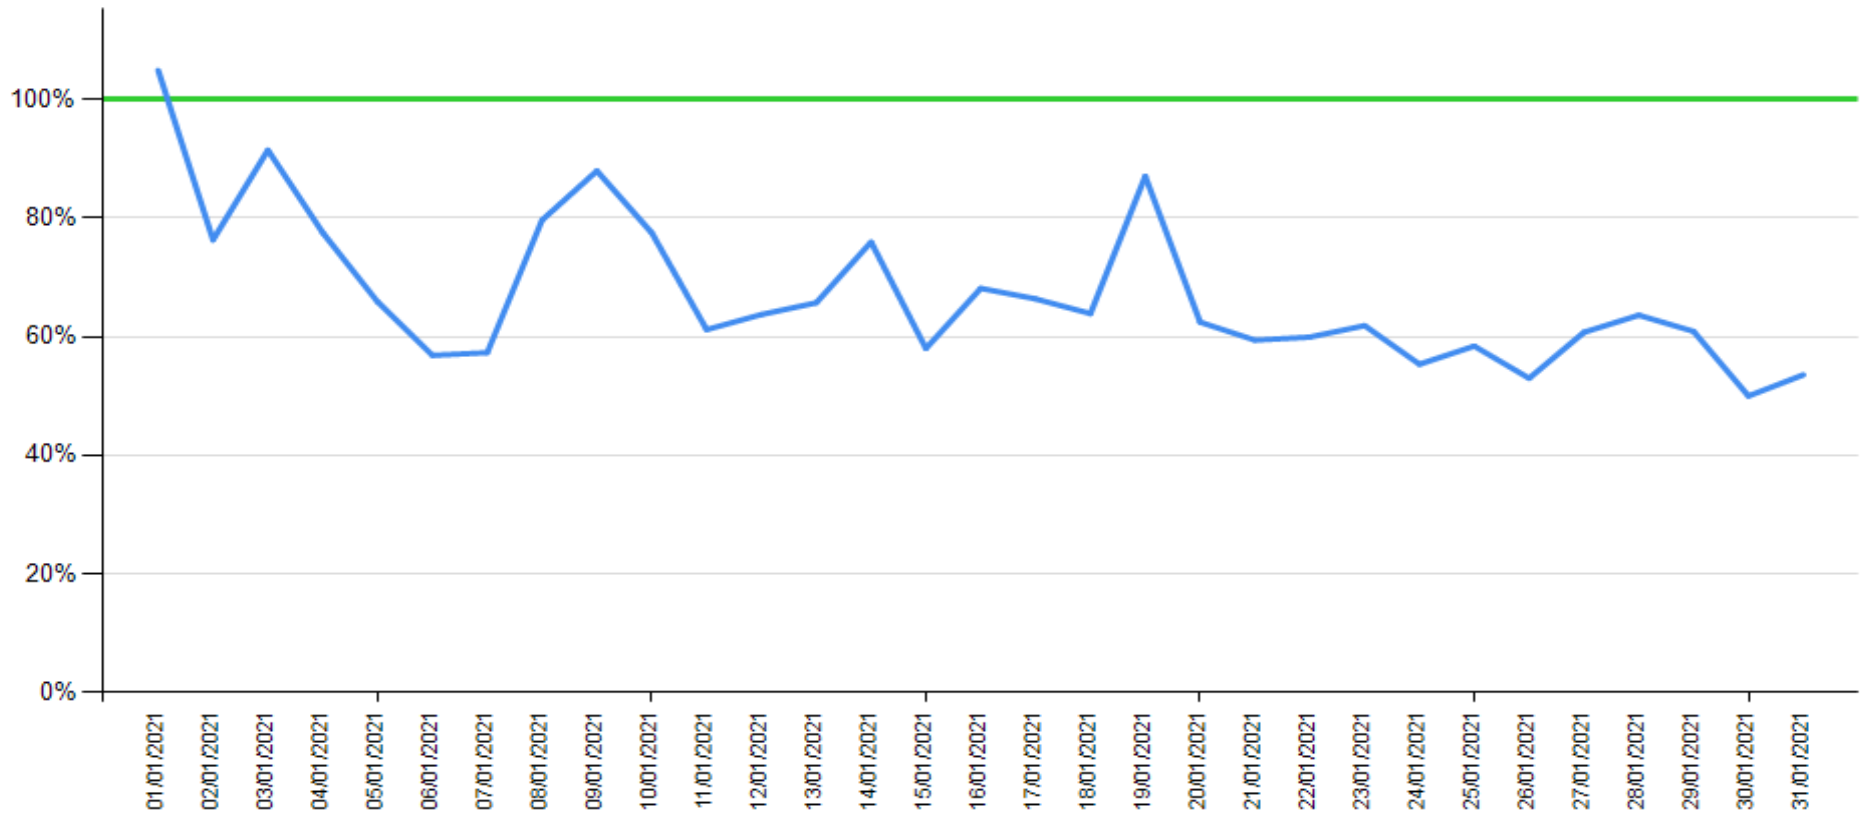

API response time vs Intesa Sanpaolo online channels

Account list as of January 2021

— API response time

— Intesa Sanpaolo channels response time