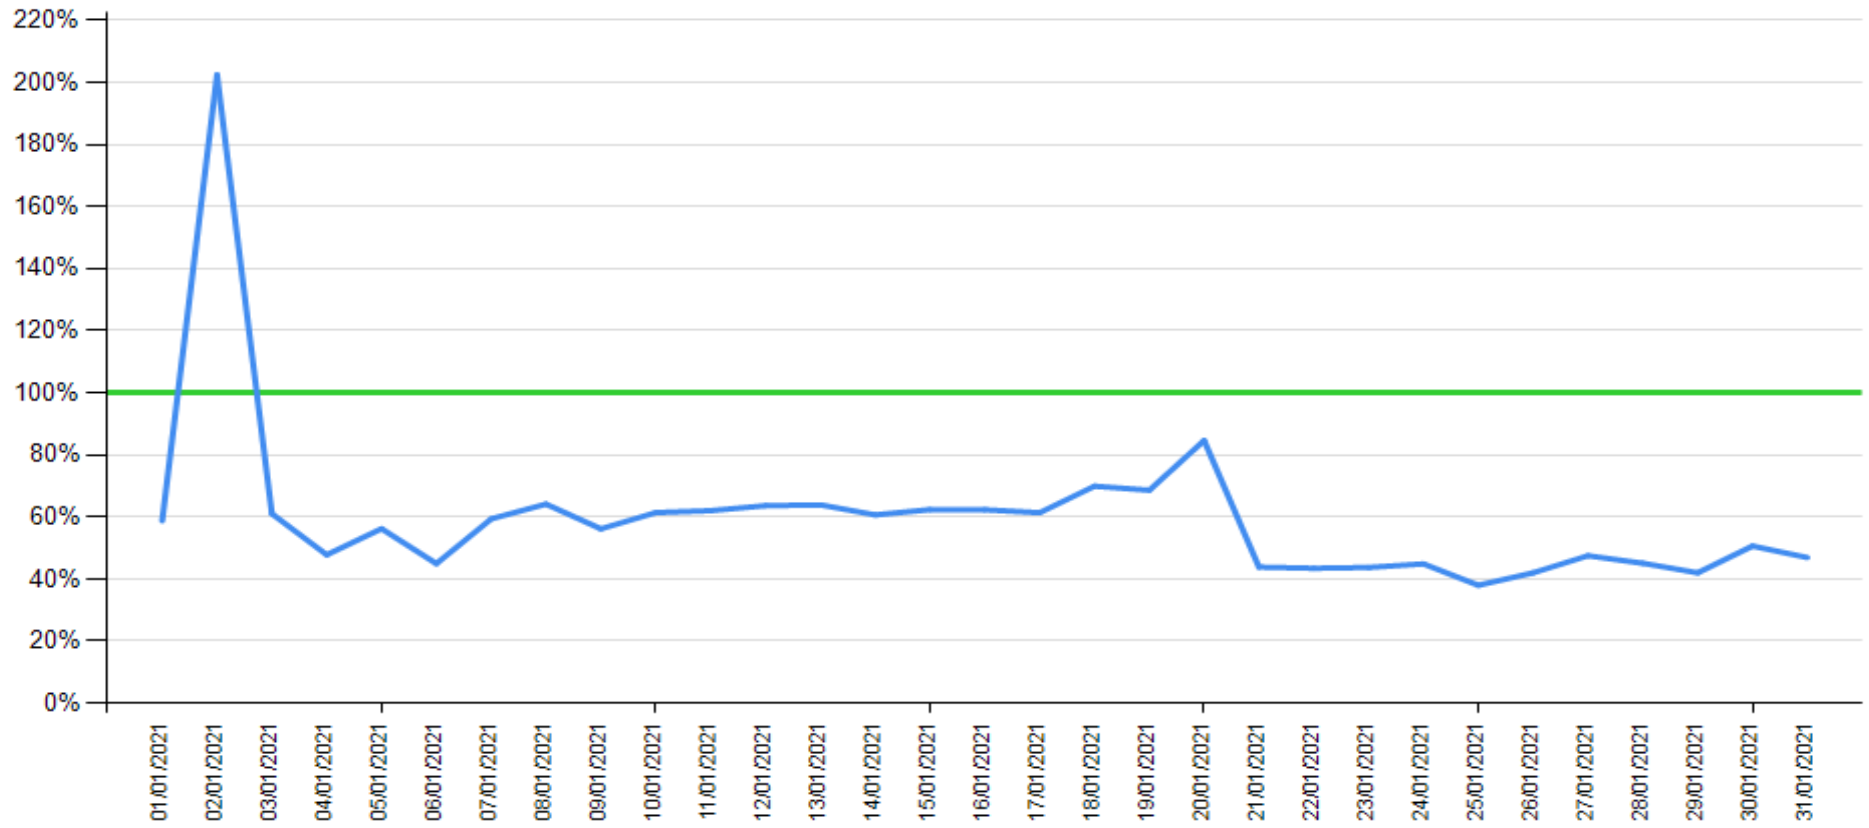

Transaction list as of February 2021

API response time vs Intesa Sanpaolo online channels

— API response time

— Intesa Sanpaolo channels response time