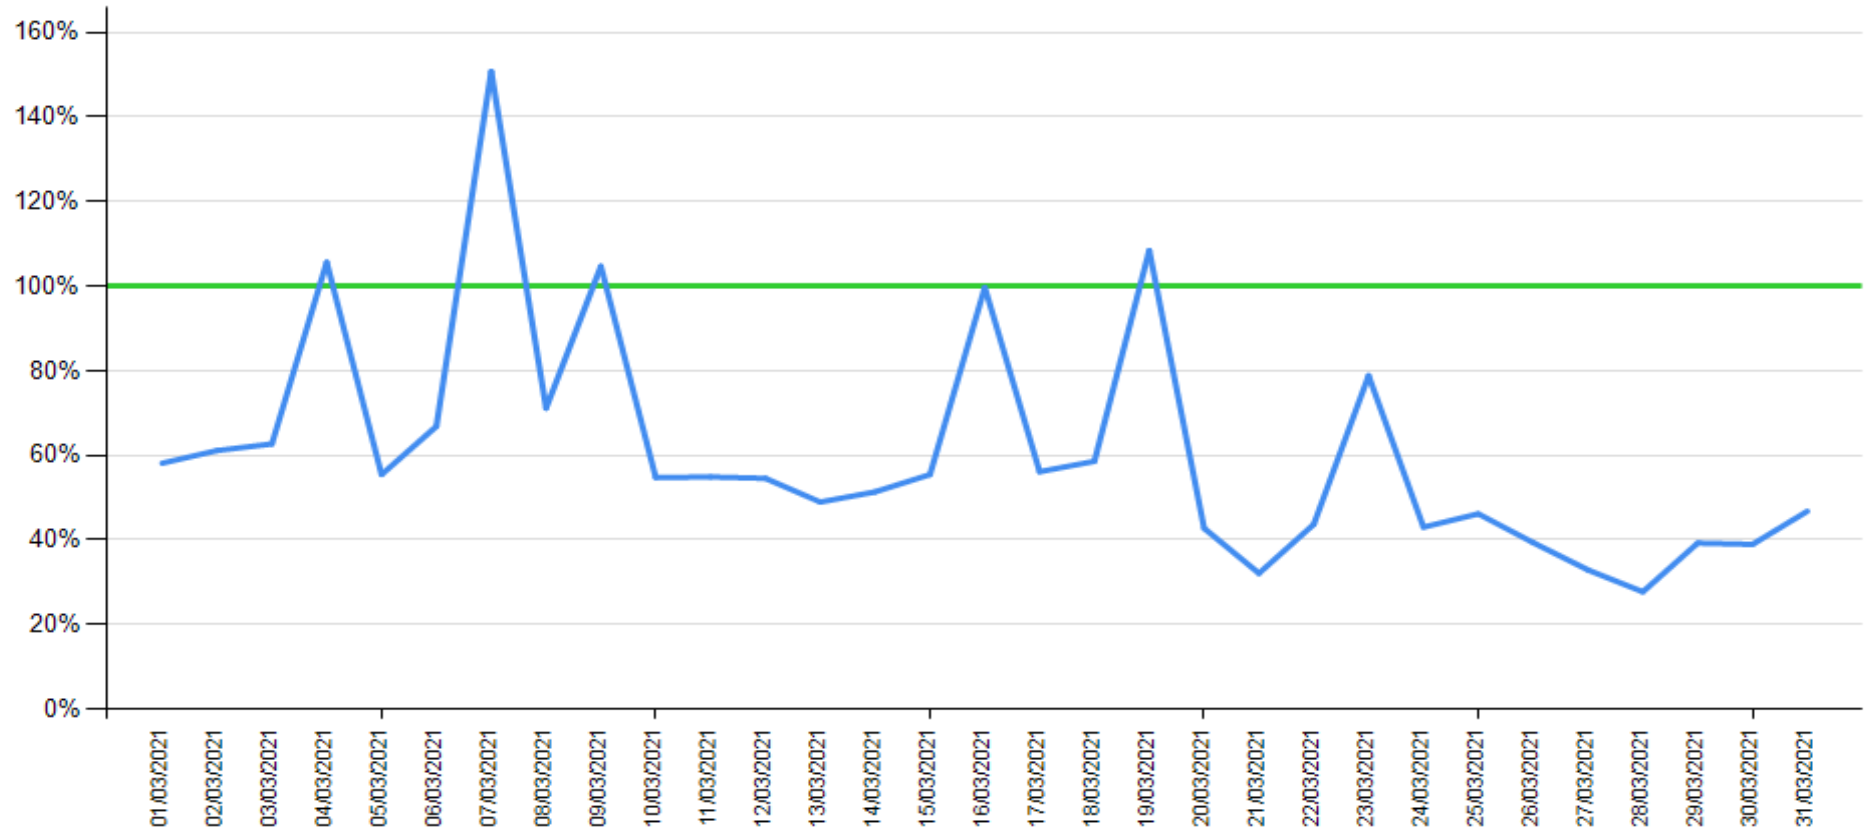

API response time vs Intesa Sanpaolo online channels

Transaction list as of February 2021

— API response time

— Intesa Sanpaolo channels response time

API response time vs Intesa Sanpaolo online channels

Transaction list as of March 2021