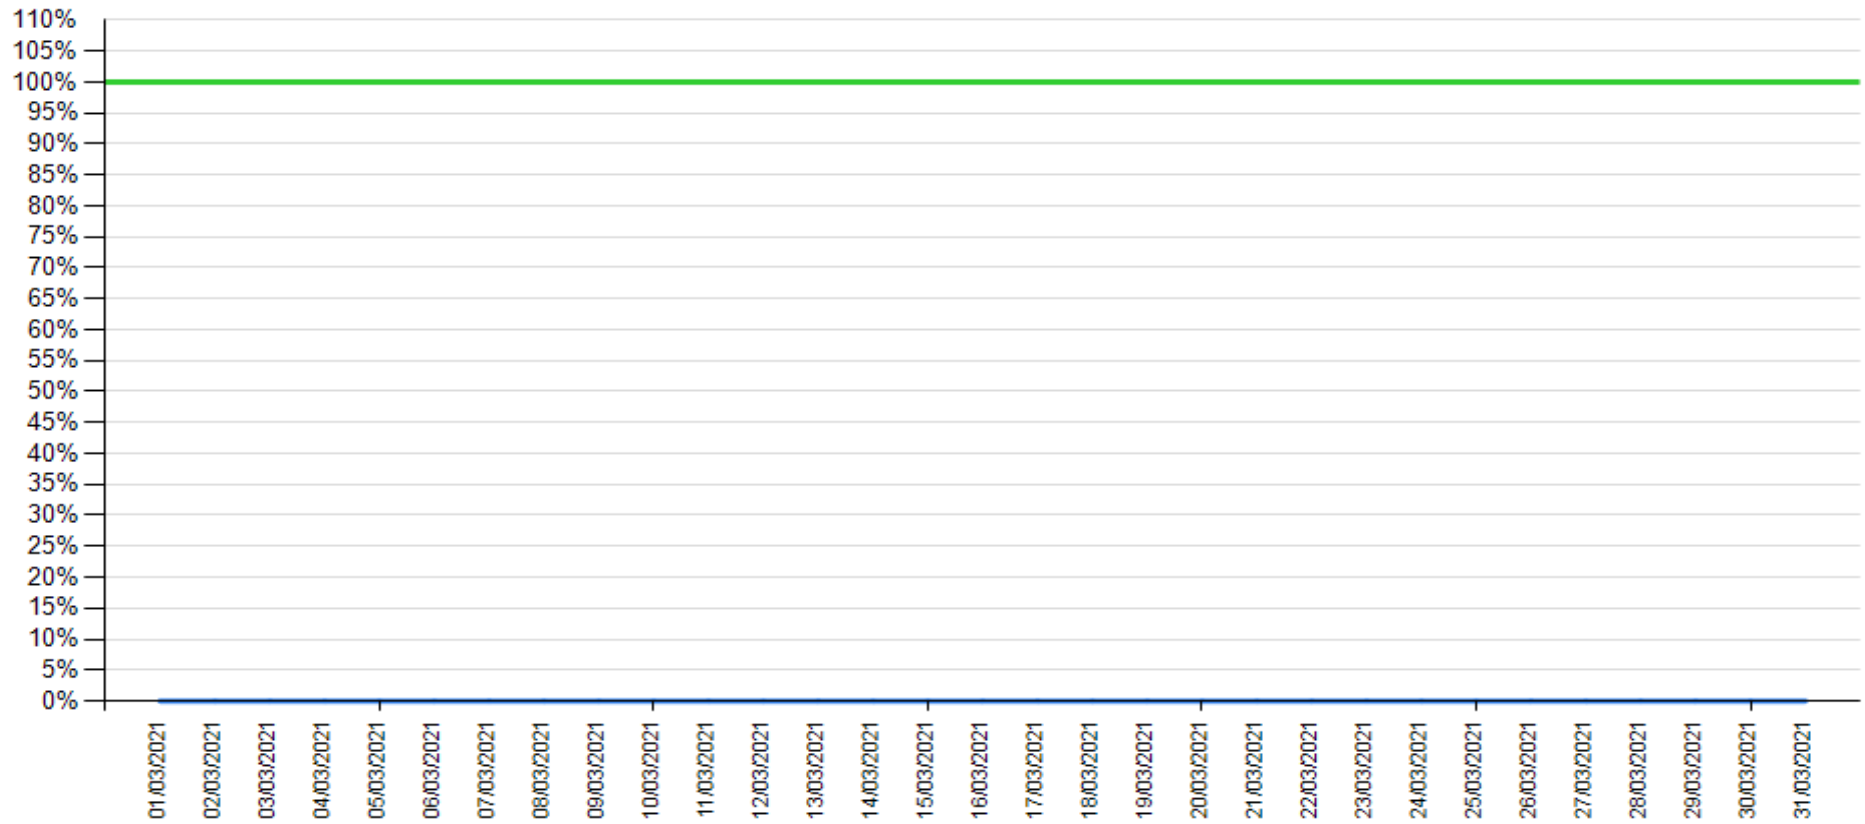

API response time vs Intesa Sanpaolo online channels

Fund Check as of March 2021

— API response time

— Intesa Sanpaolo channels response time