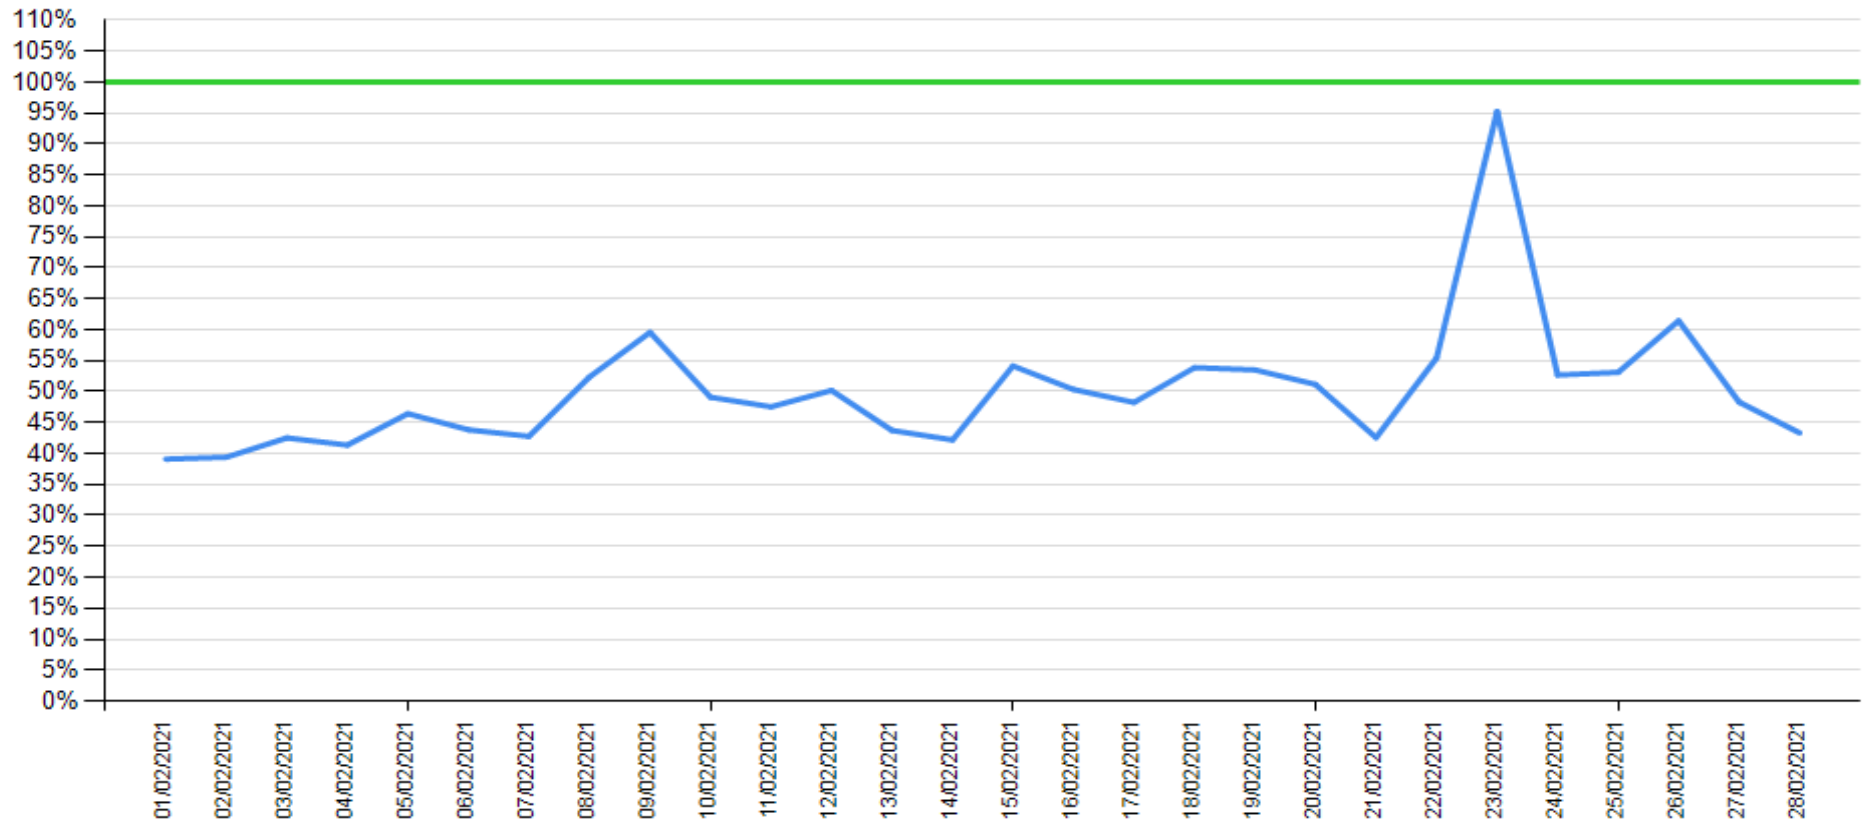

Transaction list as of March 2021

API response time vs Intesa Sanpaolo online channels

— API response time

— Intesa Sanpaolo channels response time