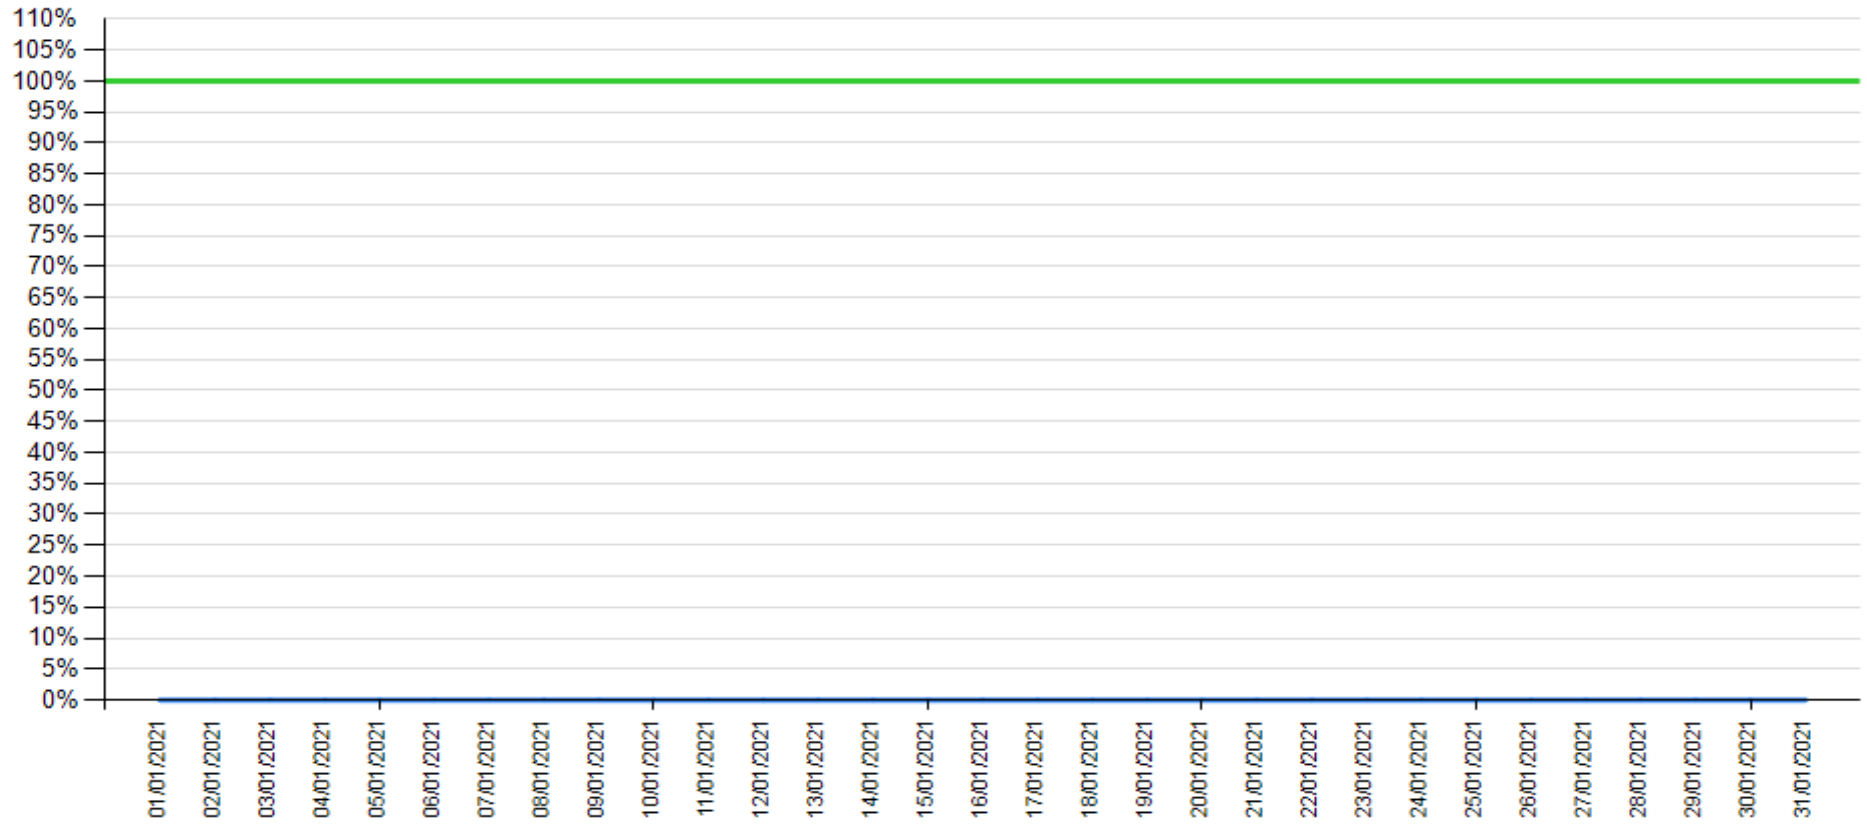

API response time vs Intesa Sanpaolo online channels

Balance as of March 2021

— API response time

— Intesa Sanpaolo channels response time

API response time vs Intesa Sanpaolo online channels

Fund Check as of January 2021