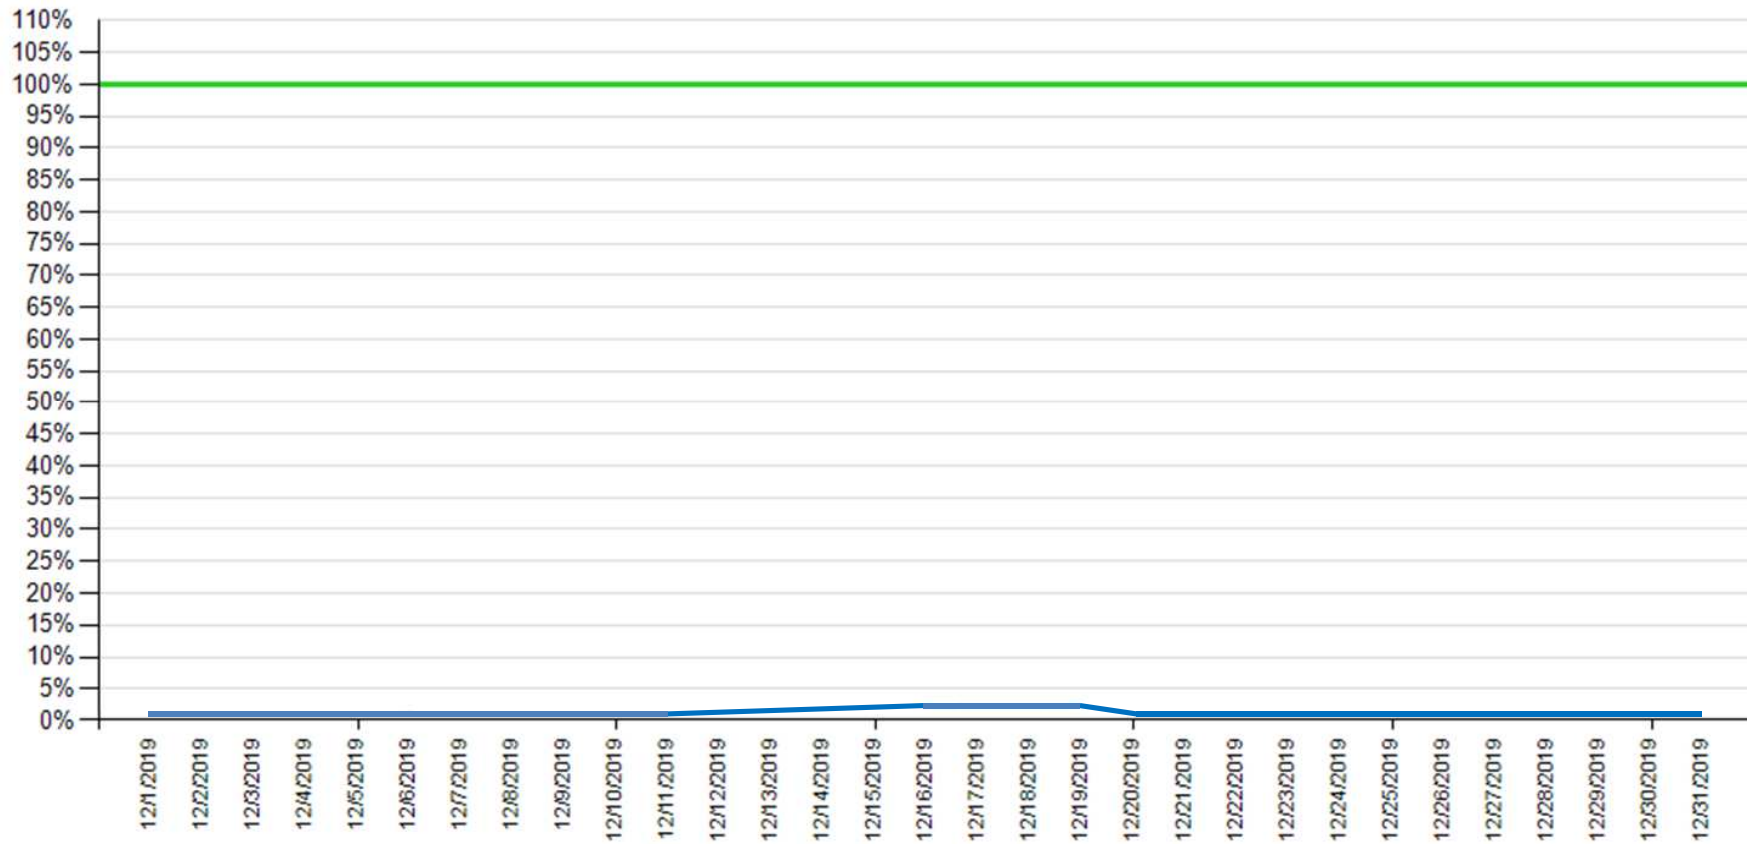

API response time vs Intesa Sanpaolo online channels

Payment as of December 2019

— API response time

— Intesa Sanpaolo channels response time