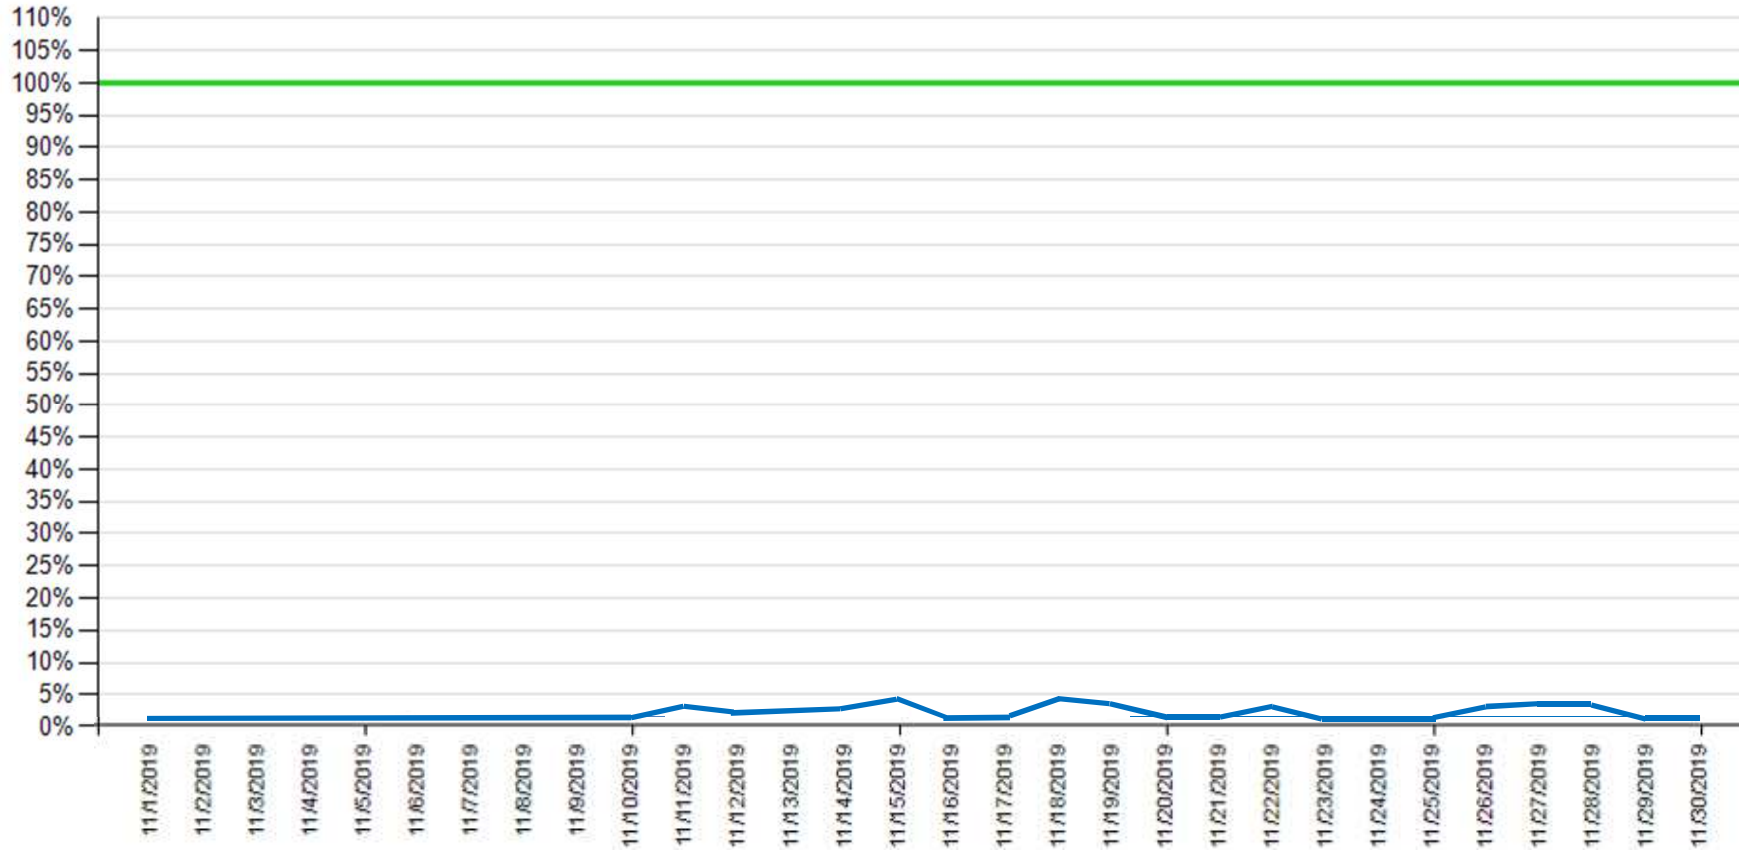

API response time vs Intesa Sanpaolo online channels

Payment as of November 2019

— API response time

— Intesa Sanpaolo channels response time