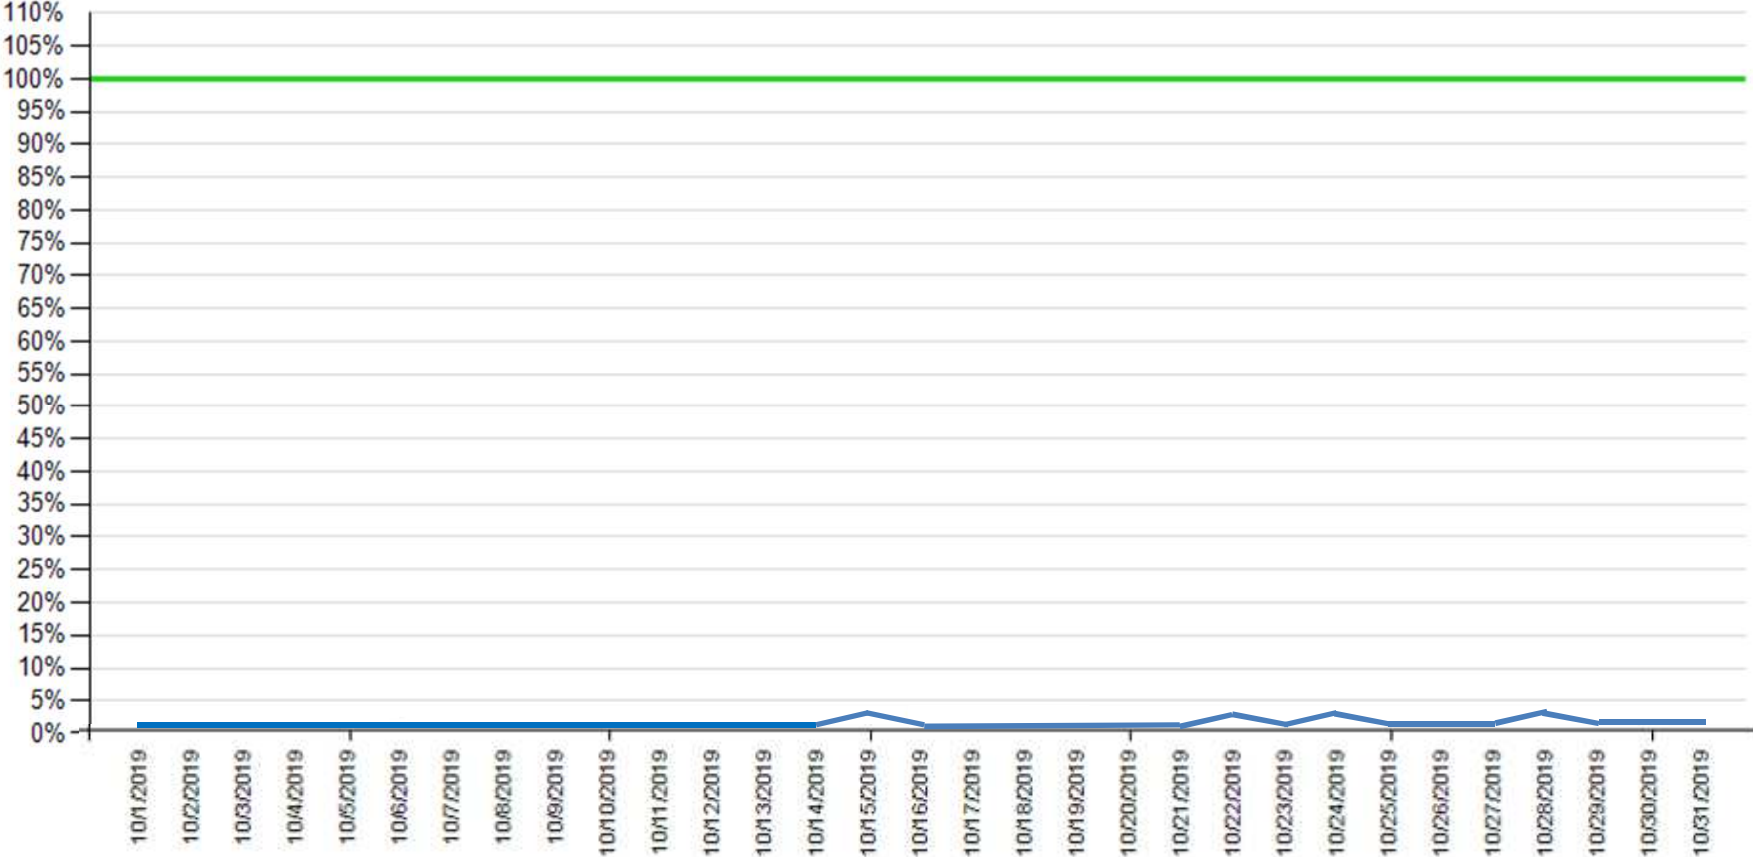

API response time vs Intesa Sanpaolo online channels

Balance as of December 2019

— API response time — Intesa Sanpaolo channels response time

API response time vs Intesa Sanpaolo online channels

Payment as of October 2019