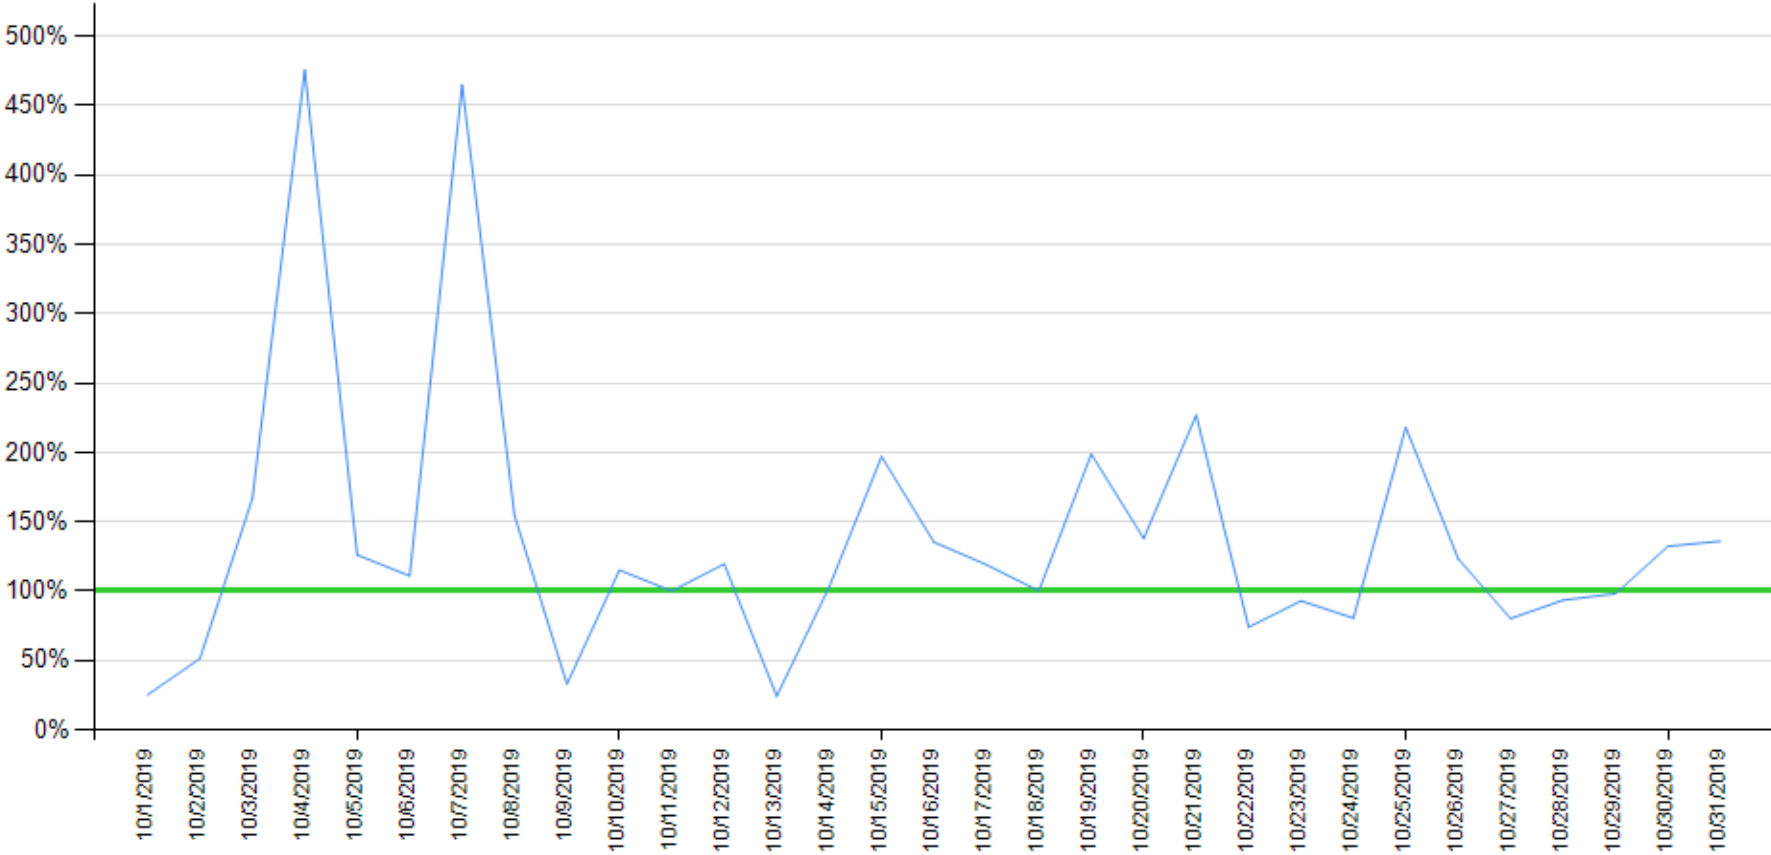

API response time vs Intesa Sanpaolo online channels

Account list as of October 2019

— API response time   — Intesa Sanpaolo channels response time