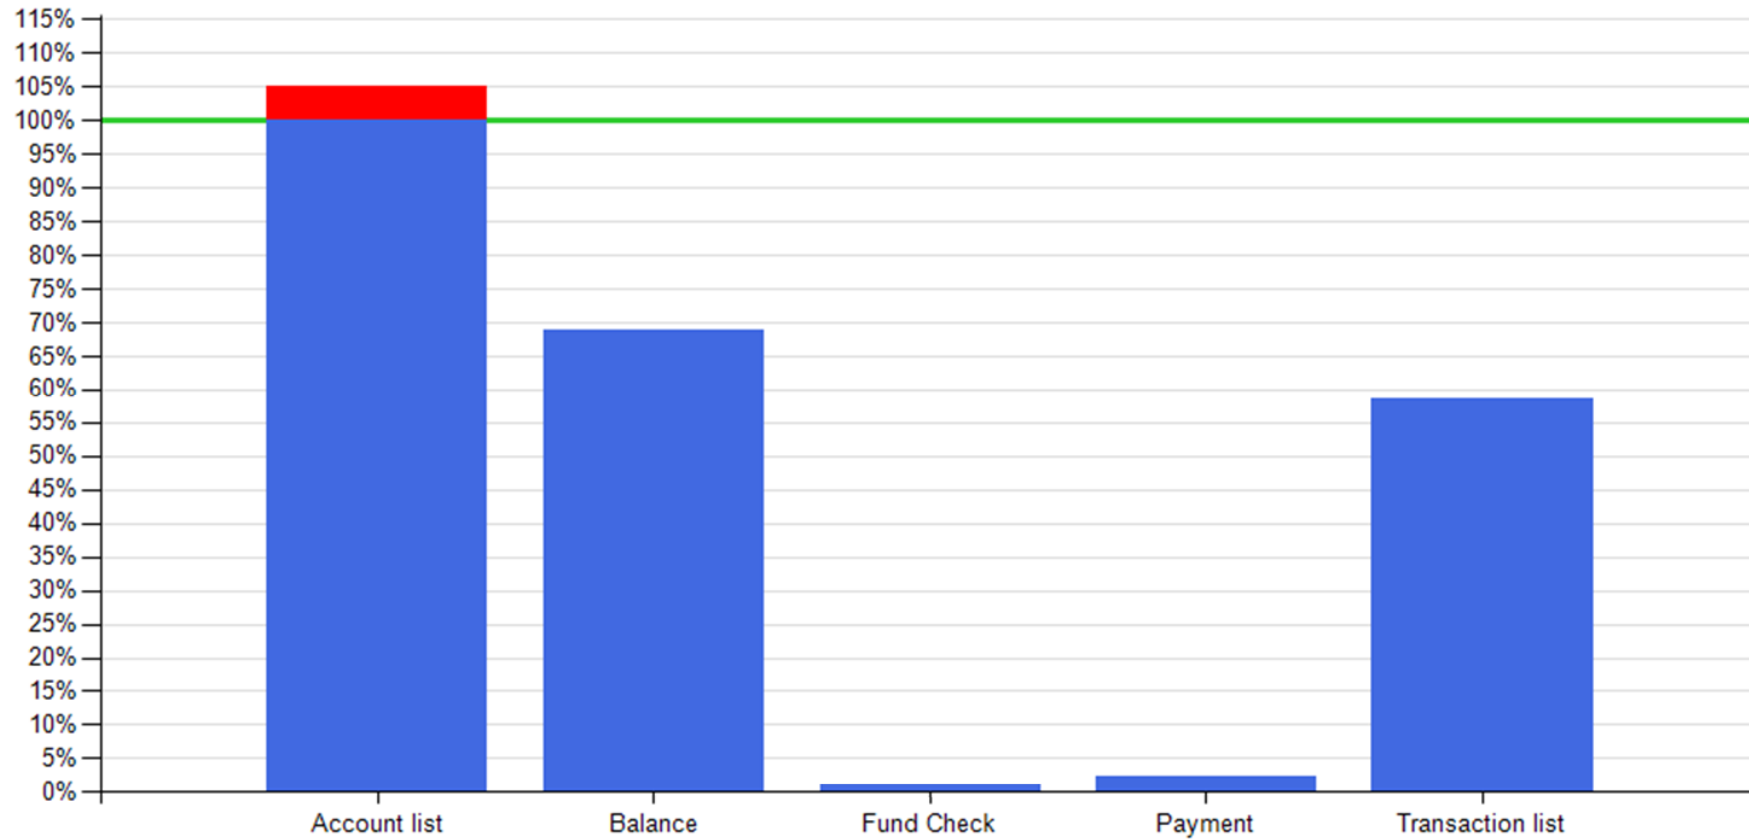

API response time vs Intesa Sanpaolo online channels

Reference period: October 2019, November 2019, December 2019

API response time **Intesa Sanpaolo channels response time** **API normalized response time exceeds Intesa Sanpaolo online channels normalized response time**