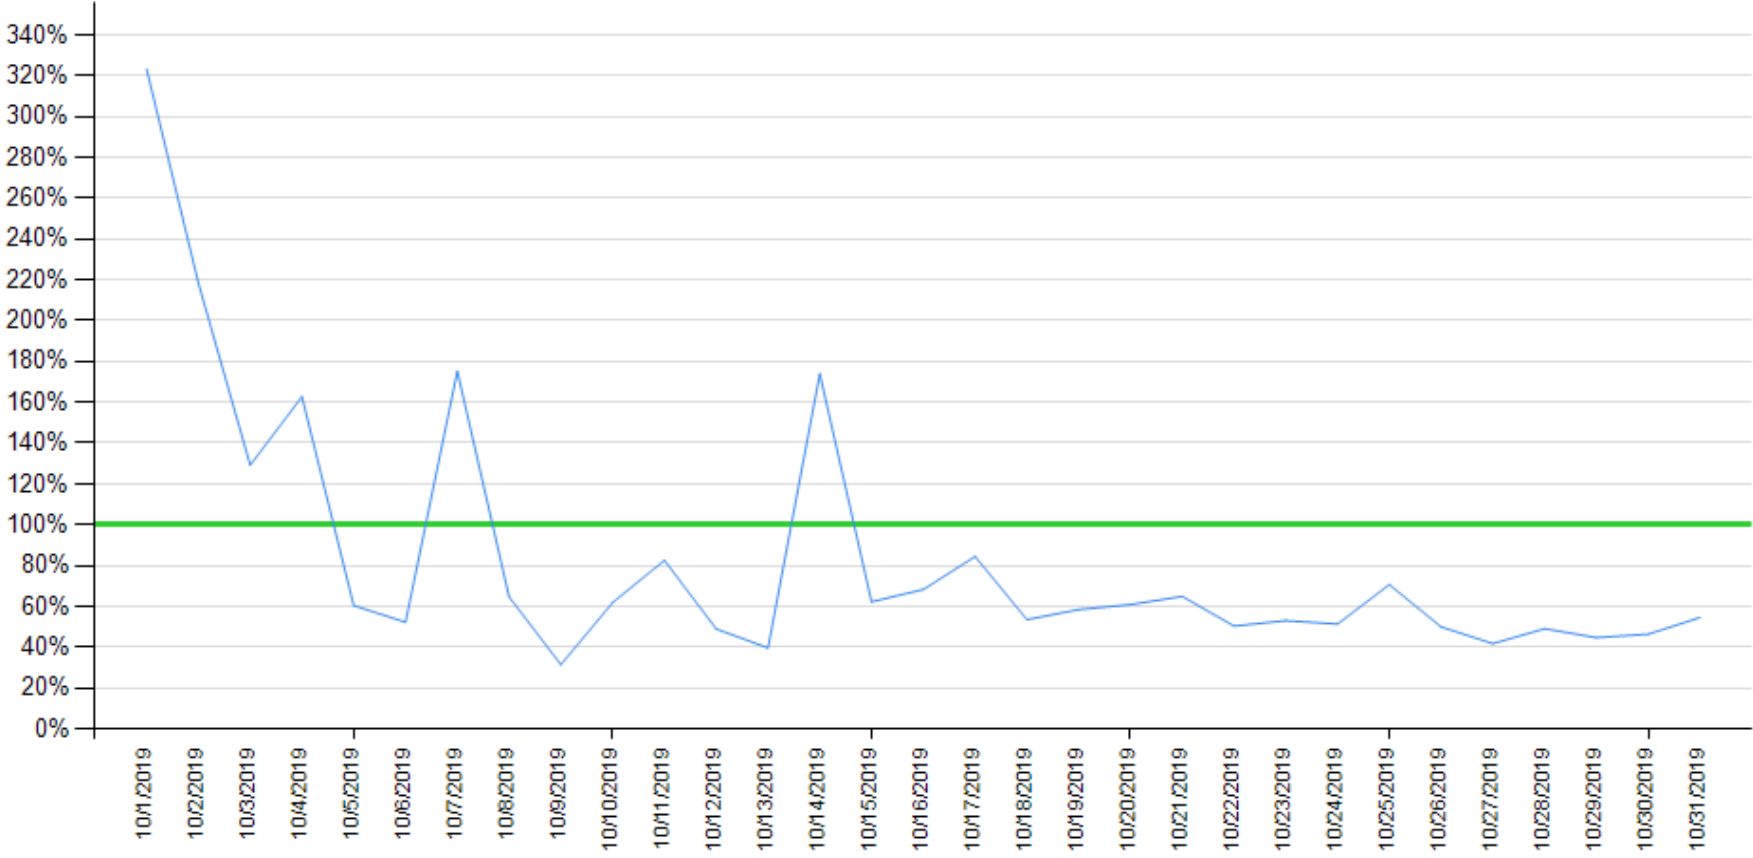

Payment as of December 2019

— API response time

— Intesa Sanpaolo channels response time

API response time vs Intesa Sanpaolo online channels

Transaction list as of October 2019

— API response time — Intesa Sanpaolo channels response time