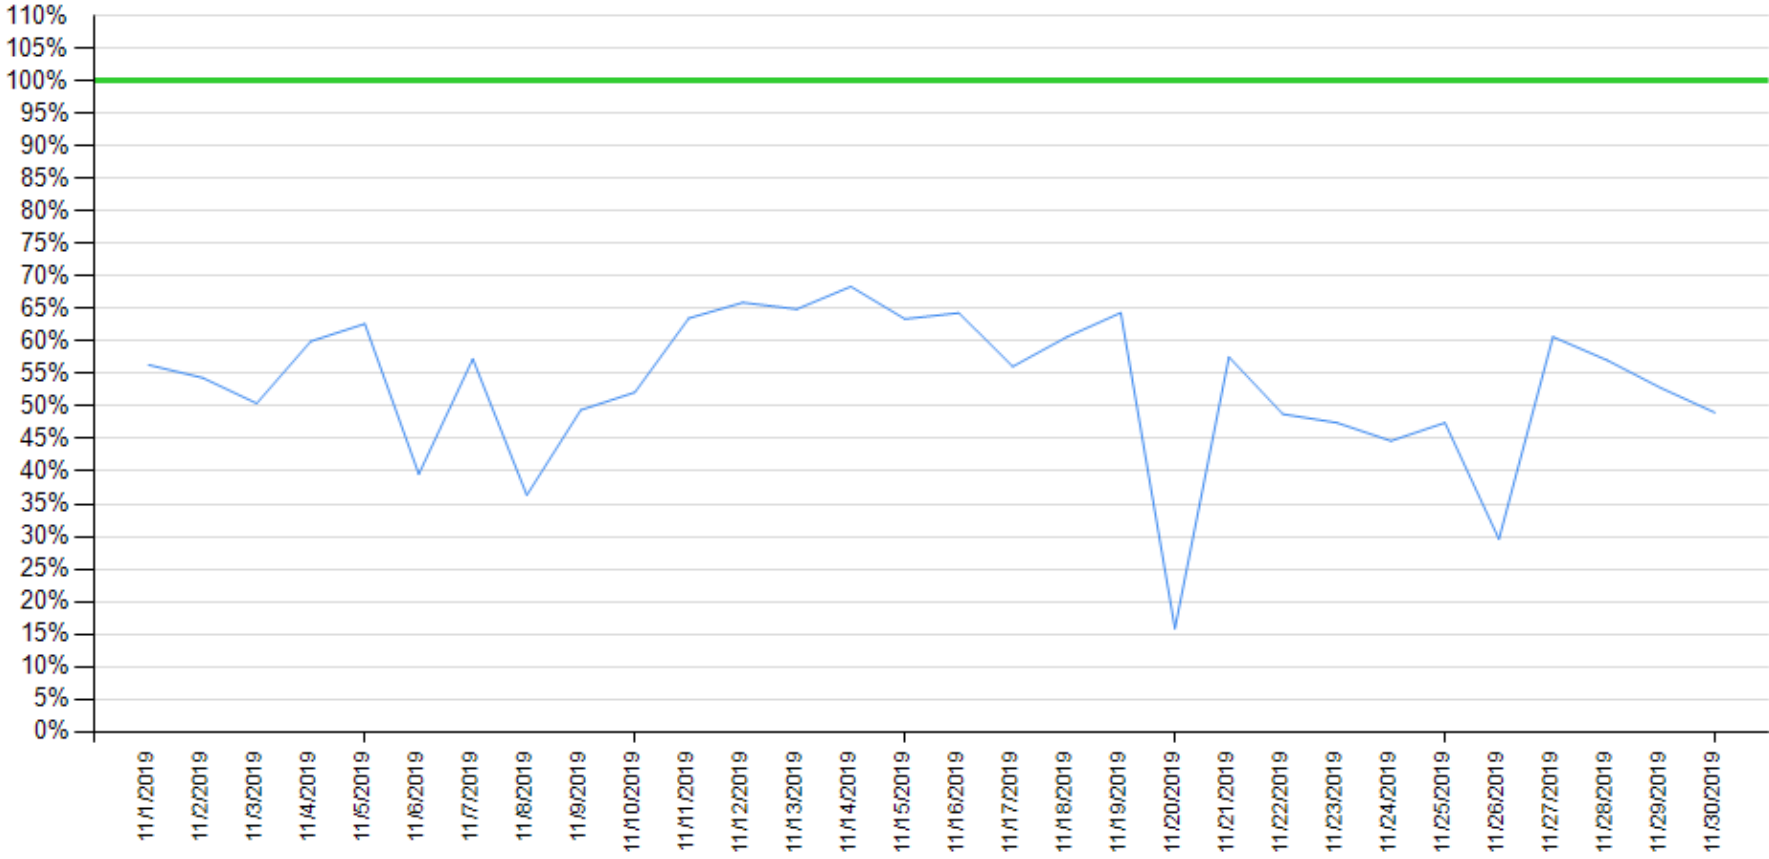

API response time vs Intesa Sanpaolo online channels

Balance as of November 2019

— API response time   — Intesa Sanpaolo channels response time