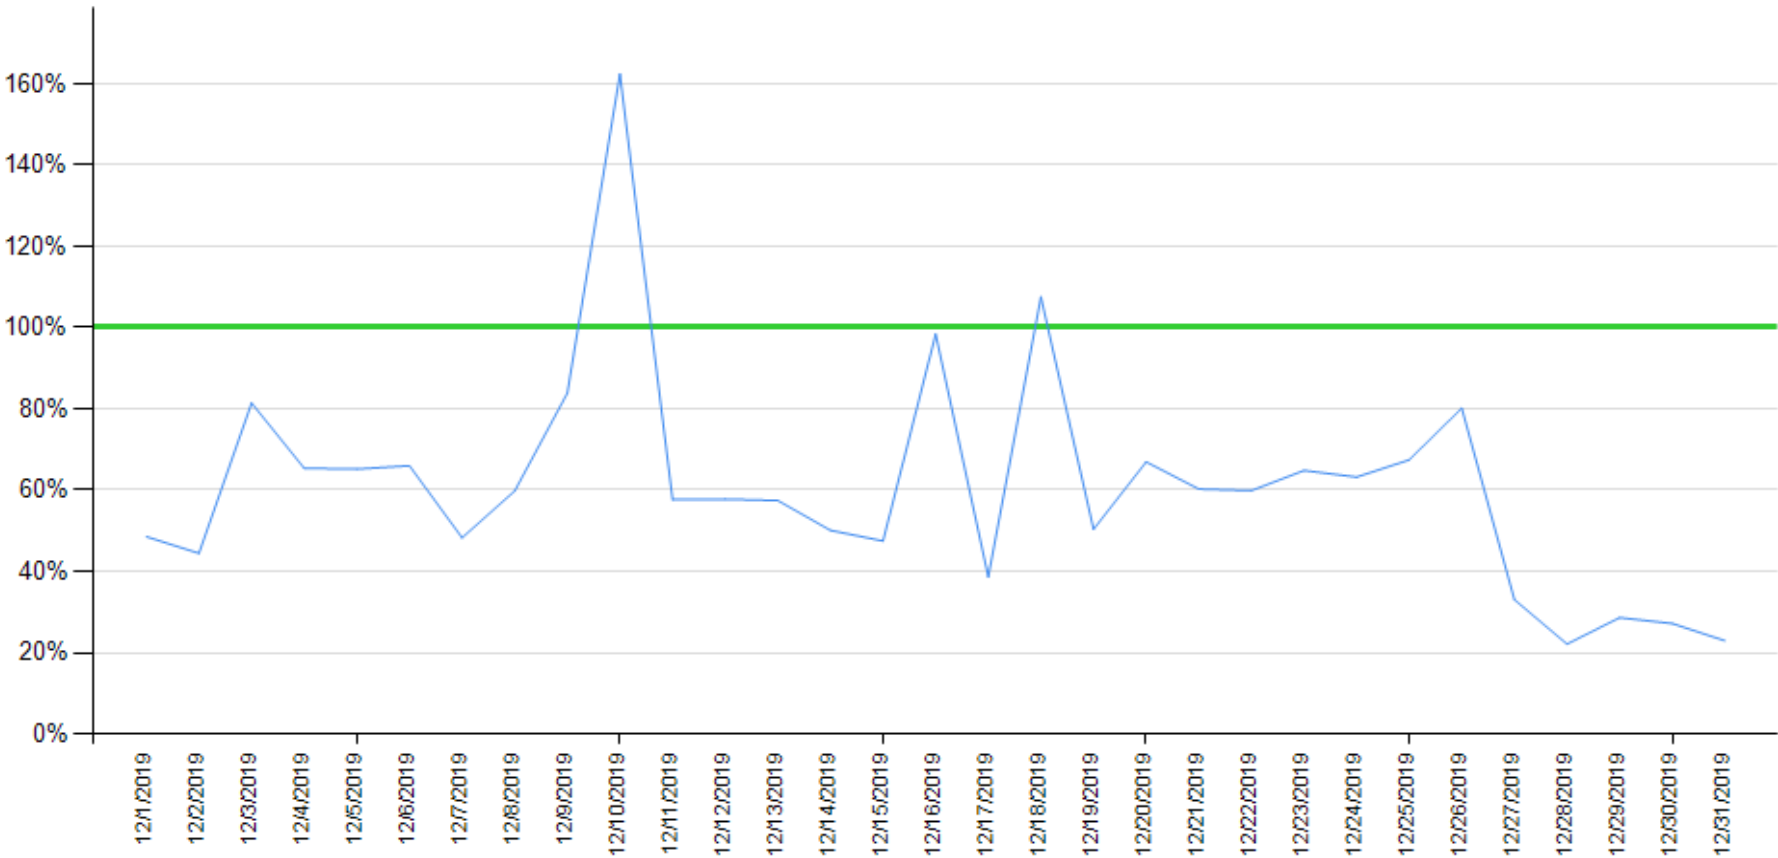

API response time vs Intesa Sanpaolo online channels

— API response time — Intesa Sanpaolo channels response time

API response time vs Intesa Sanpaolo online channels

Balance as of November 2019

— API response time — Intesa Sanpaolo channels response time

API response time vs Intesa Sanpaolo online channels

Balance as of December 2019

— API response time — Intesa Sanpaolo channels response time

API response time vs Intesa Sanpaolo online channels

Payment as of October 2019