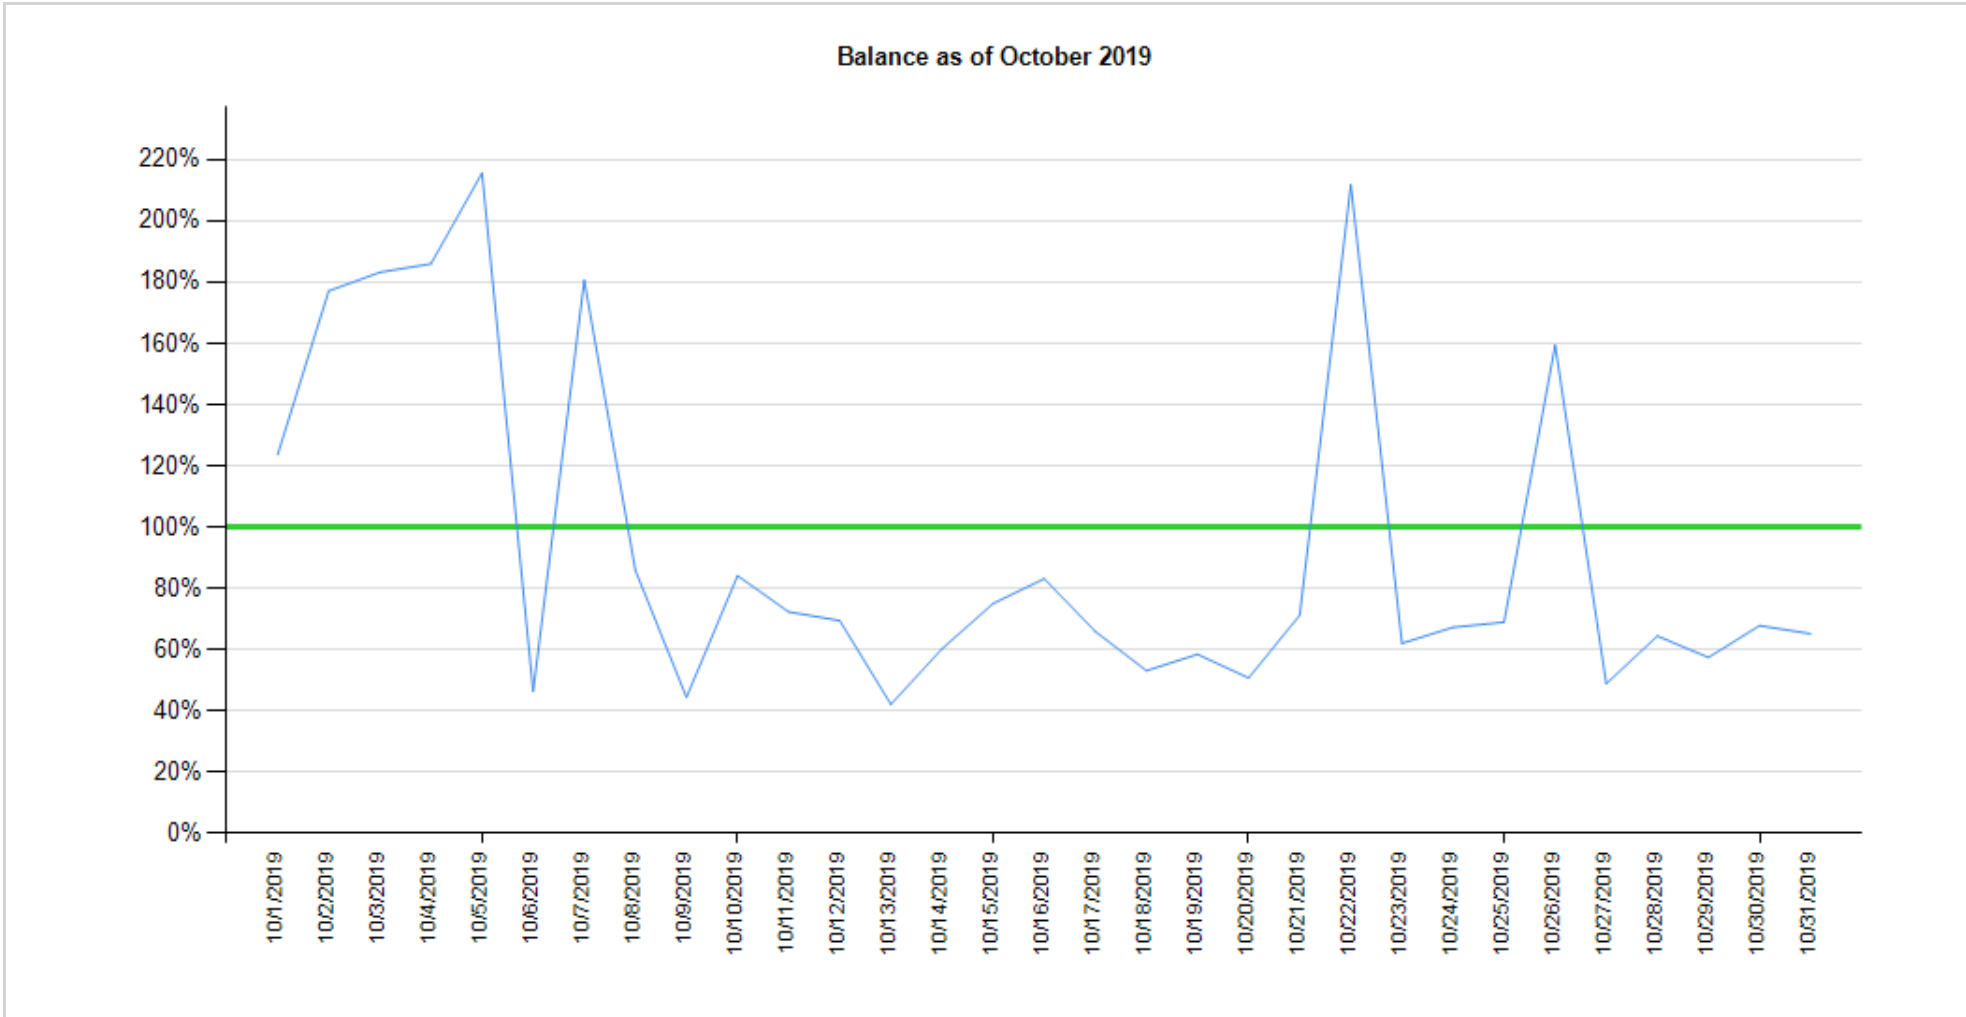

API response time vs Intesa Sanpaolo online channels

— API response time   — Intesa Sanpaolo channels response time