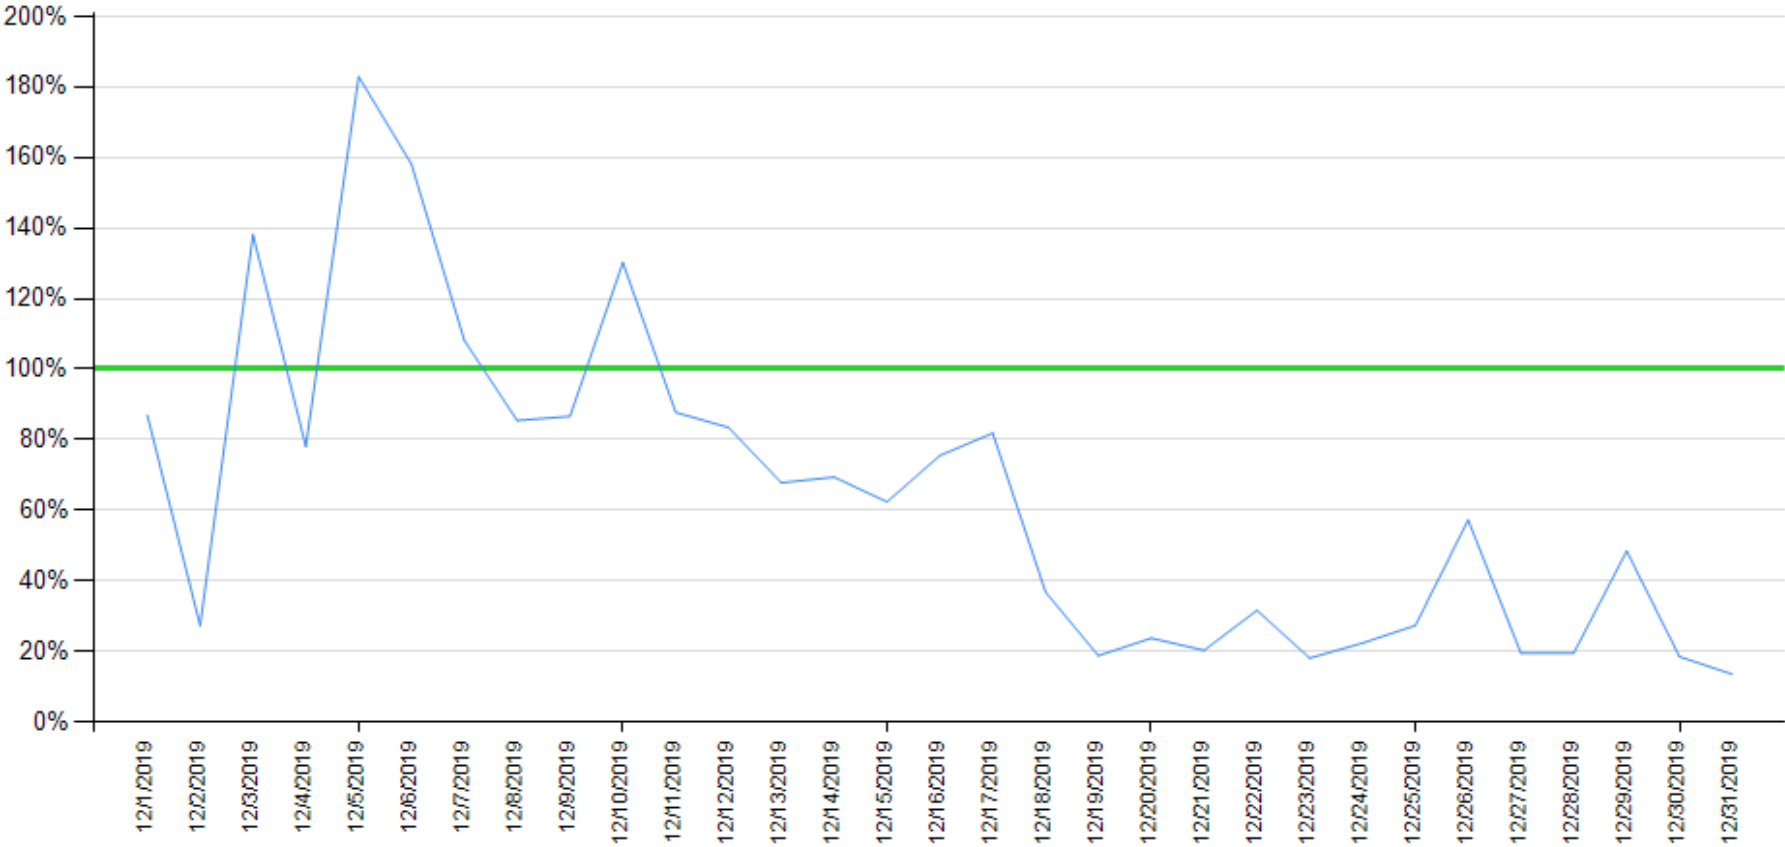

API response time vs Intesa Sanpaolo online channels

Account list as of December 2019

— API response time   — Intesa Sanpaolo channels response time