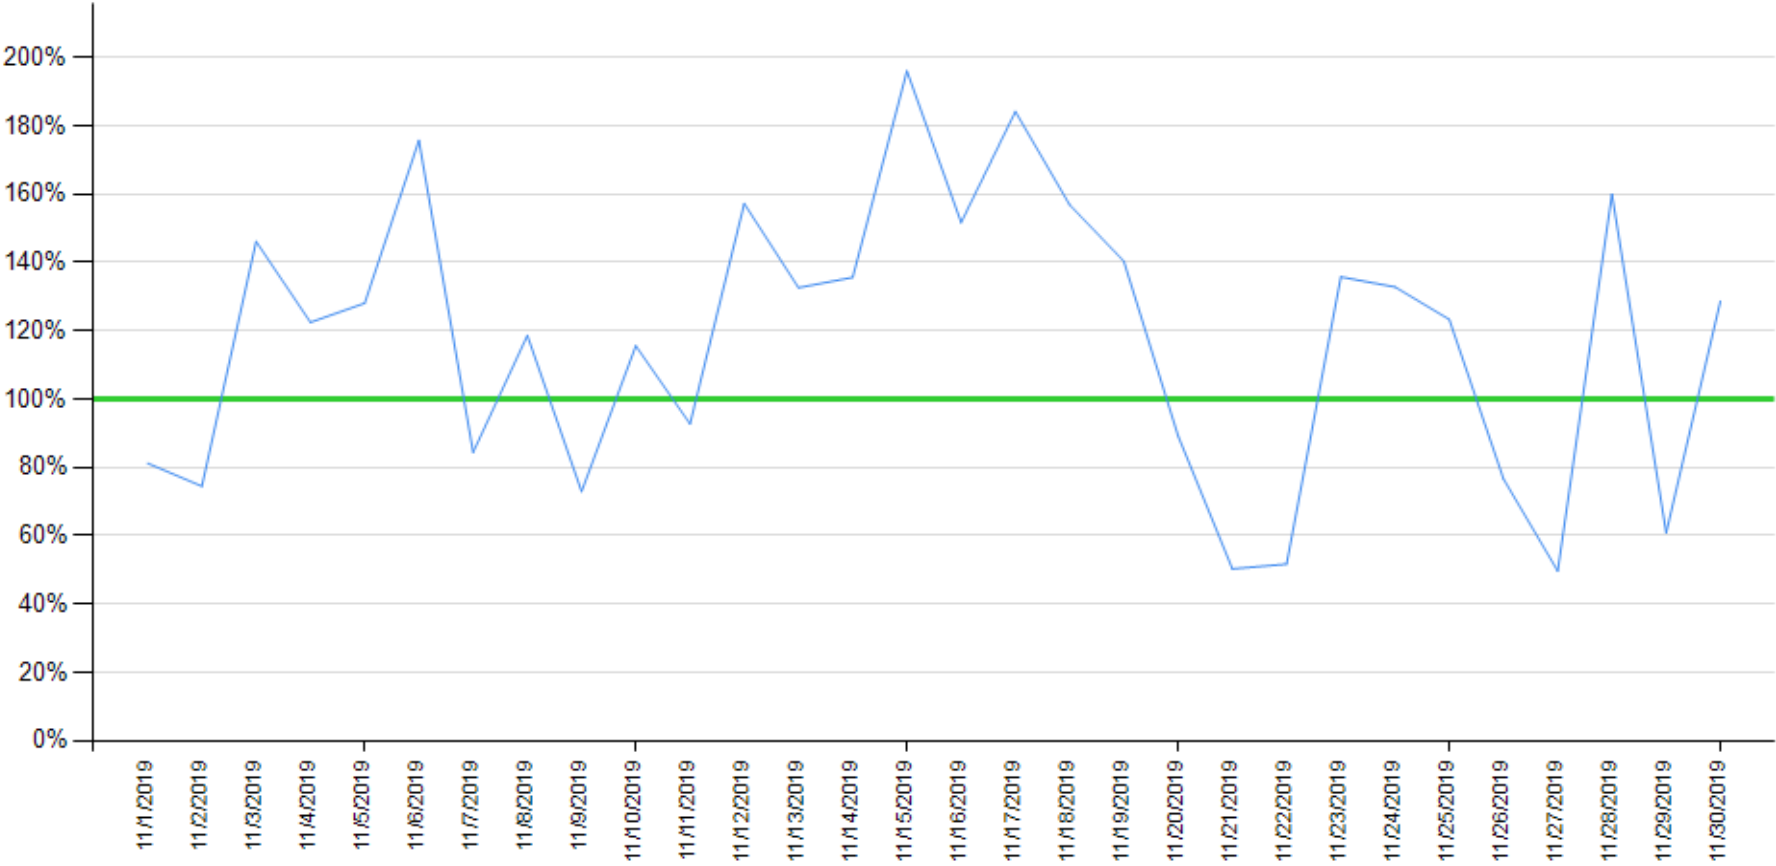

API response time vs Intesa Sanpaolo online channels

Account list as of October 2019

— API response time — Intesa Sanpaolo channels response time

API response time vs Intesa Sanpaolo online channels

Account list as of November 2019