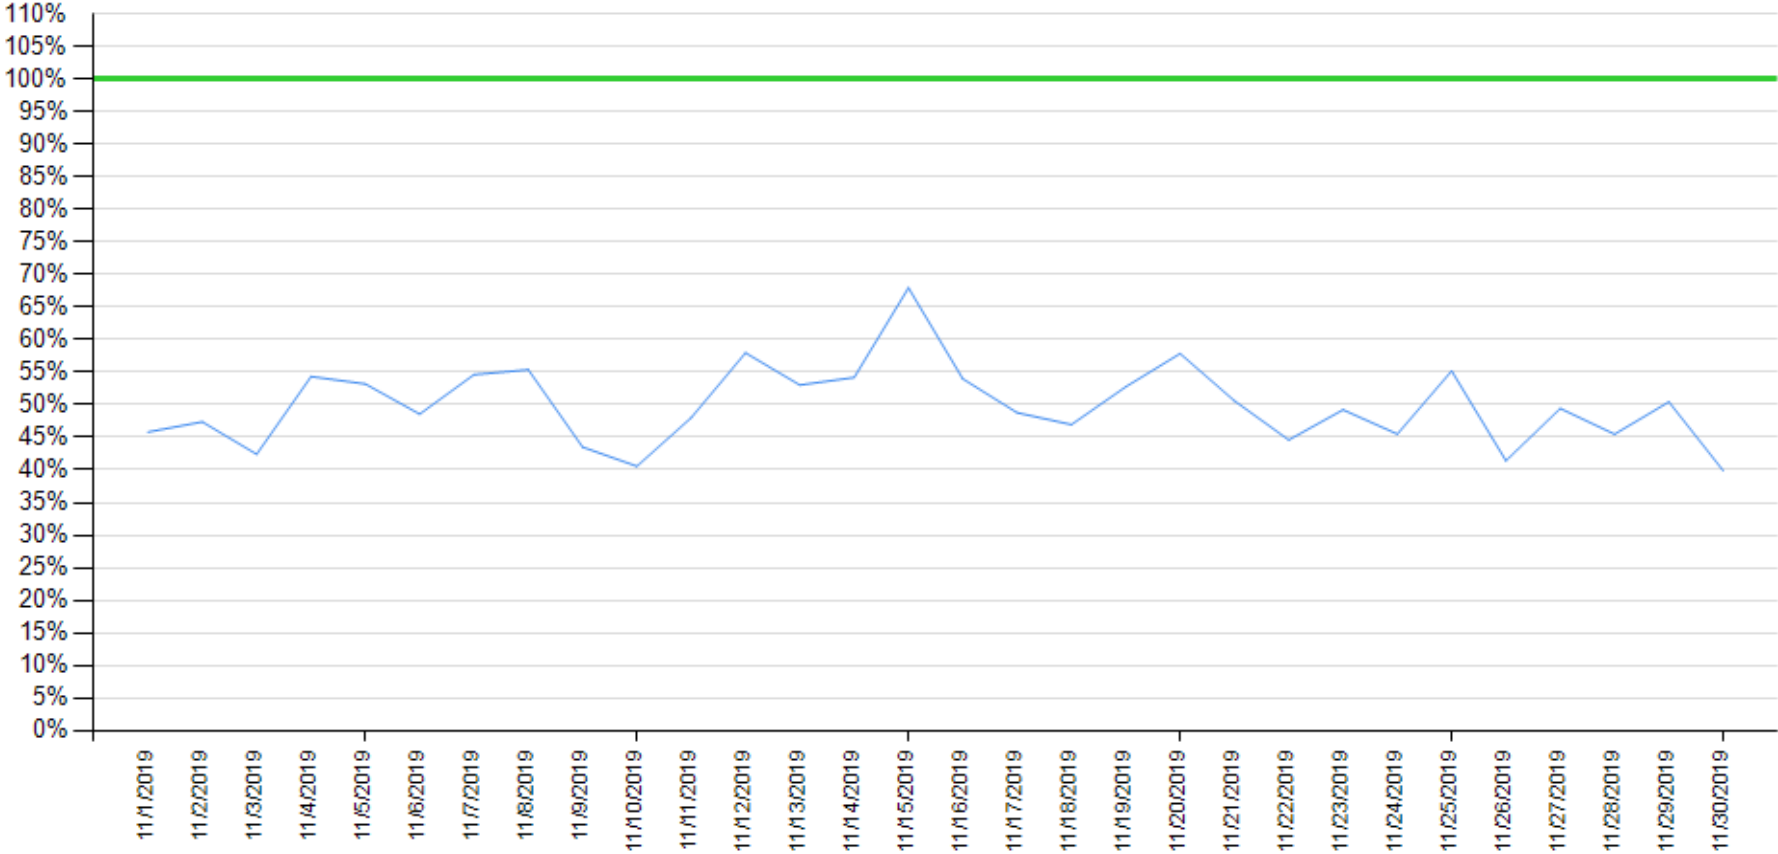

API response time vs Intesa Sanpaolo online channels

Transaction list as of November 2019

— API response time   — Intesa Sanpaolo channels response time