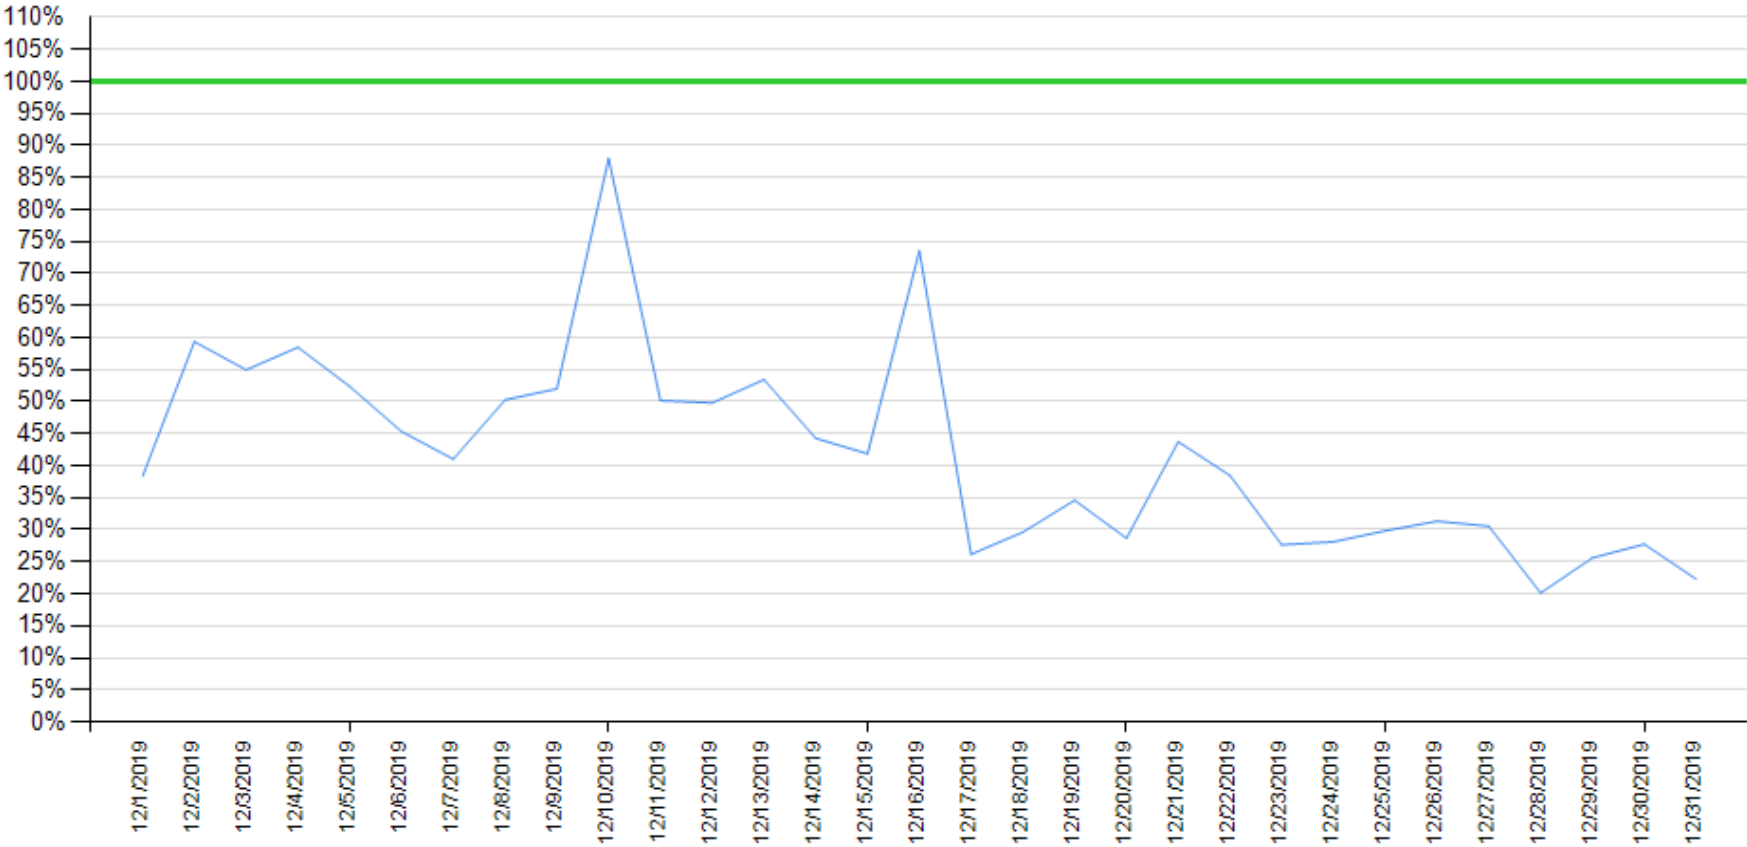

API response time vs Intesa Sanpaolo online channels

Transaction list as of November 2019

— API response time — Intesa Sanpaolo channels response time

API response time vs Intesa Sanpaolo online channels

Transaction list as of December 2019

— API response time — Intesa Sanpaolo channels response time