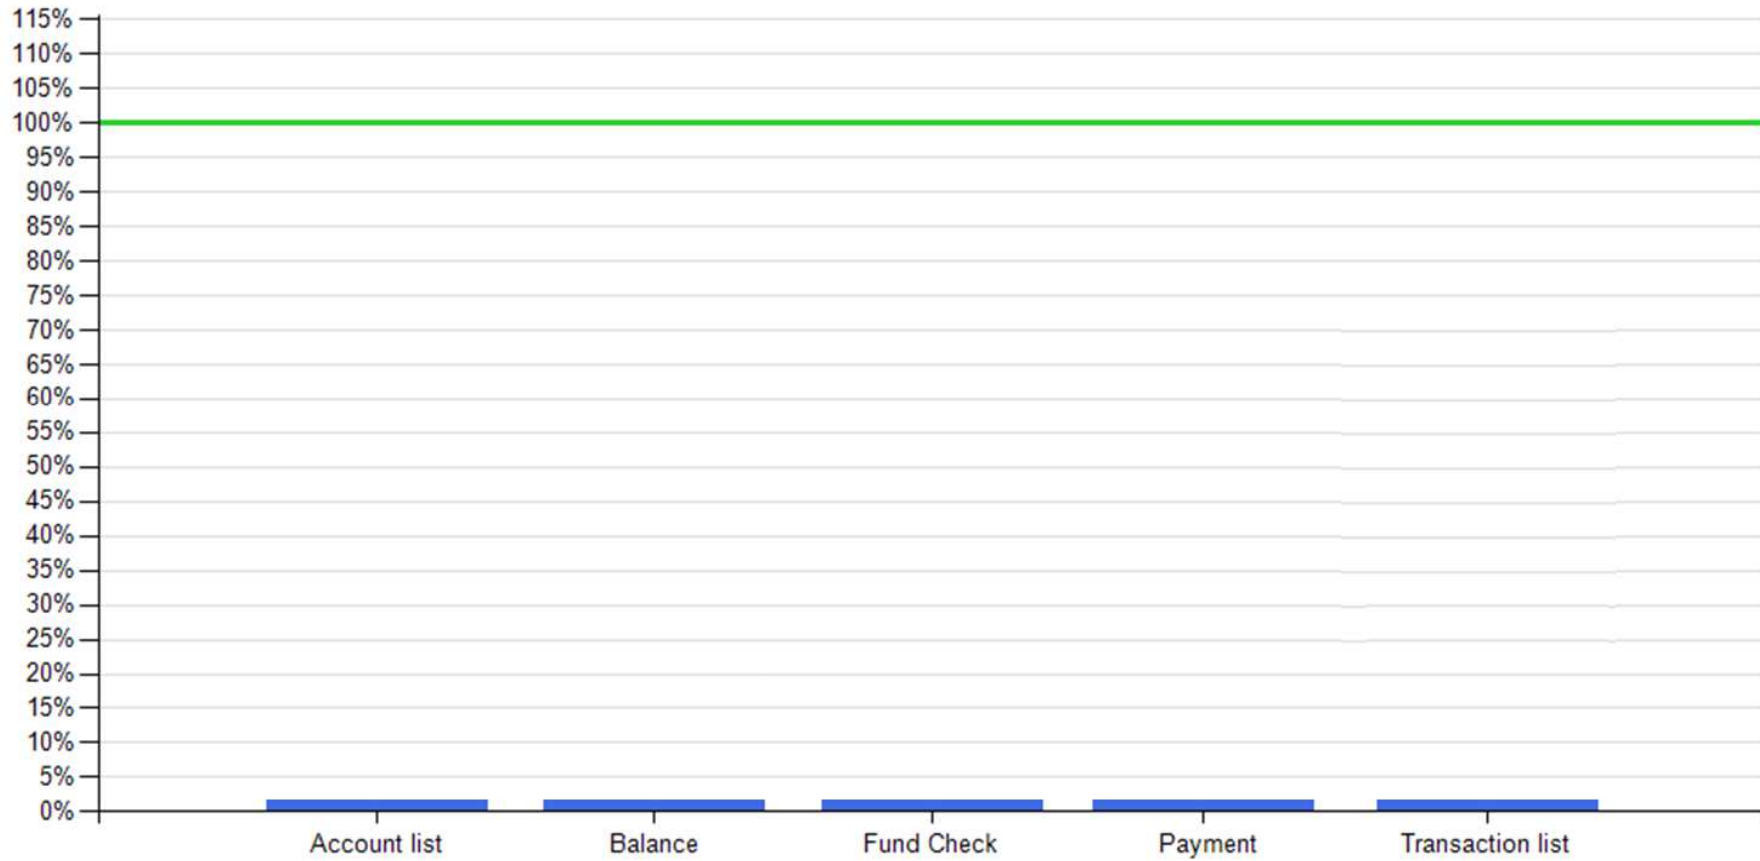

API downtime vs Intesa Sanpaolo online channels

Reference period: October 2019, November 2019, December 2019

API downtime

Intesa Sanpaolo channels downtime

API normalized downtime exceeds Intesa Sanpaolo online channels normalized downtime

API downtime vs Intesa Sanpaolo online channels

- as of October 2019

— API downtime — Intesa Sanpaolo channels downtime

API downtime vs Intesa Sanpaolo online channels

- as of November 2019

API downtime

Intesa Sanpaolo channels downtime