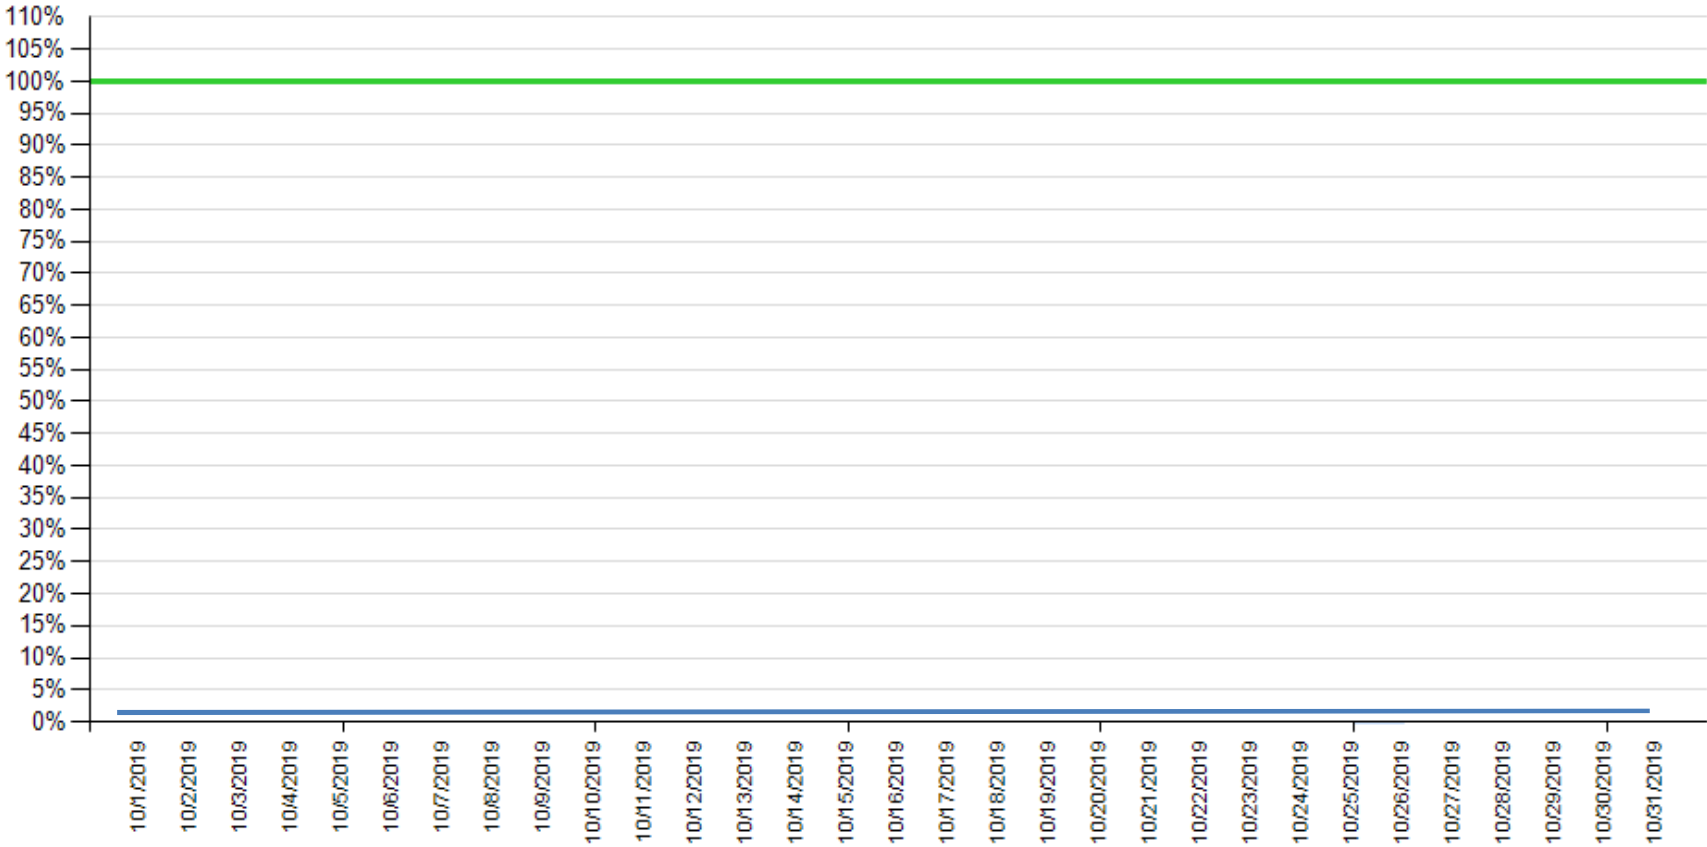

API downtime vs Intesa Sanpaolo online channels

Reference period: October 2019, November 2019, December 2019

API downtime

Intesa Sanpaolo channels downtime

API normalized downtime exceeds Intesa Sanpaolo online channels normalized downtime

API downtime vs Intesa Sanpaolo online channels

- as of October 2019

— API downtime — Intesa Sanpaolo channels downtime

API downtime vs Intesa Sanpaolo online channels

- as of November 2019

API downtime

Intesa Sanpaolo channels downtime