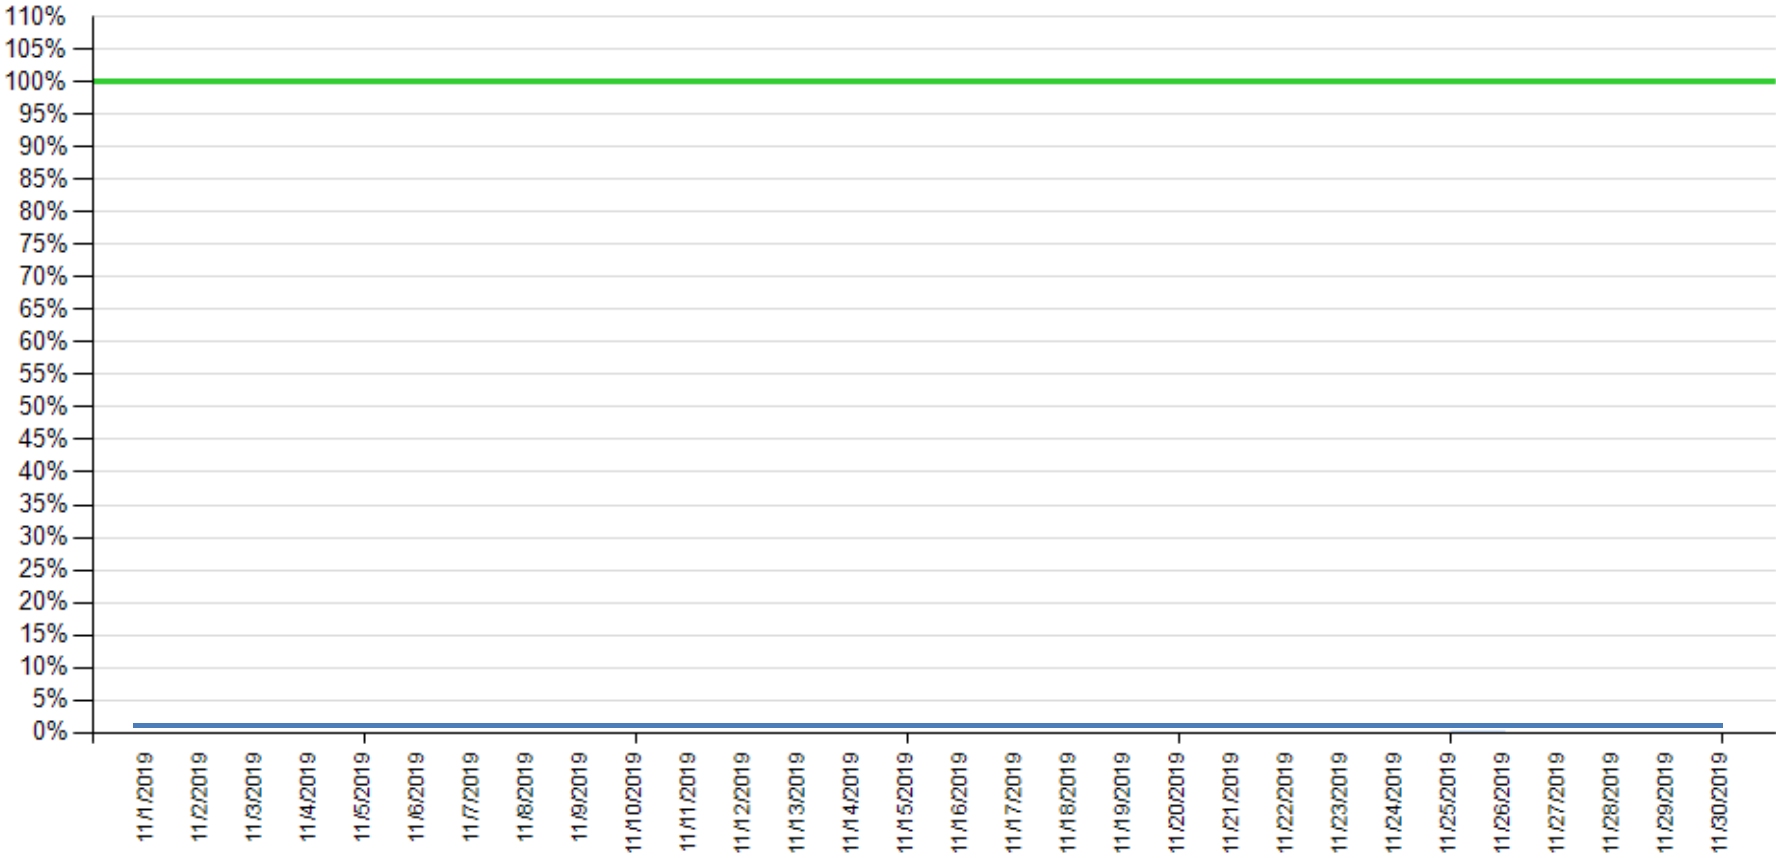

API downtime vs Intesa Sanpaolo online channels

Reference period: October 2019, November 2019, December 2019

API downtime

Intesa Sanpaolo channels downtime

API normalized downtime exceeds Intesa Sanpaolo online channels normalized downtime

API downtime vs Intesa Sanpaolo online channels

- as of October 2019

— API downtime — Intesa Sanpaolo channels downtime

API downtime vs Intesa Sanpaolo online channels

- as of November 2019

API downtime

Intesa Sanpaolo channels downtime