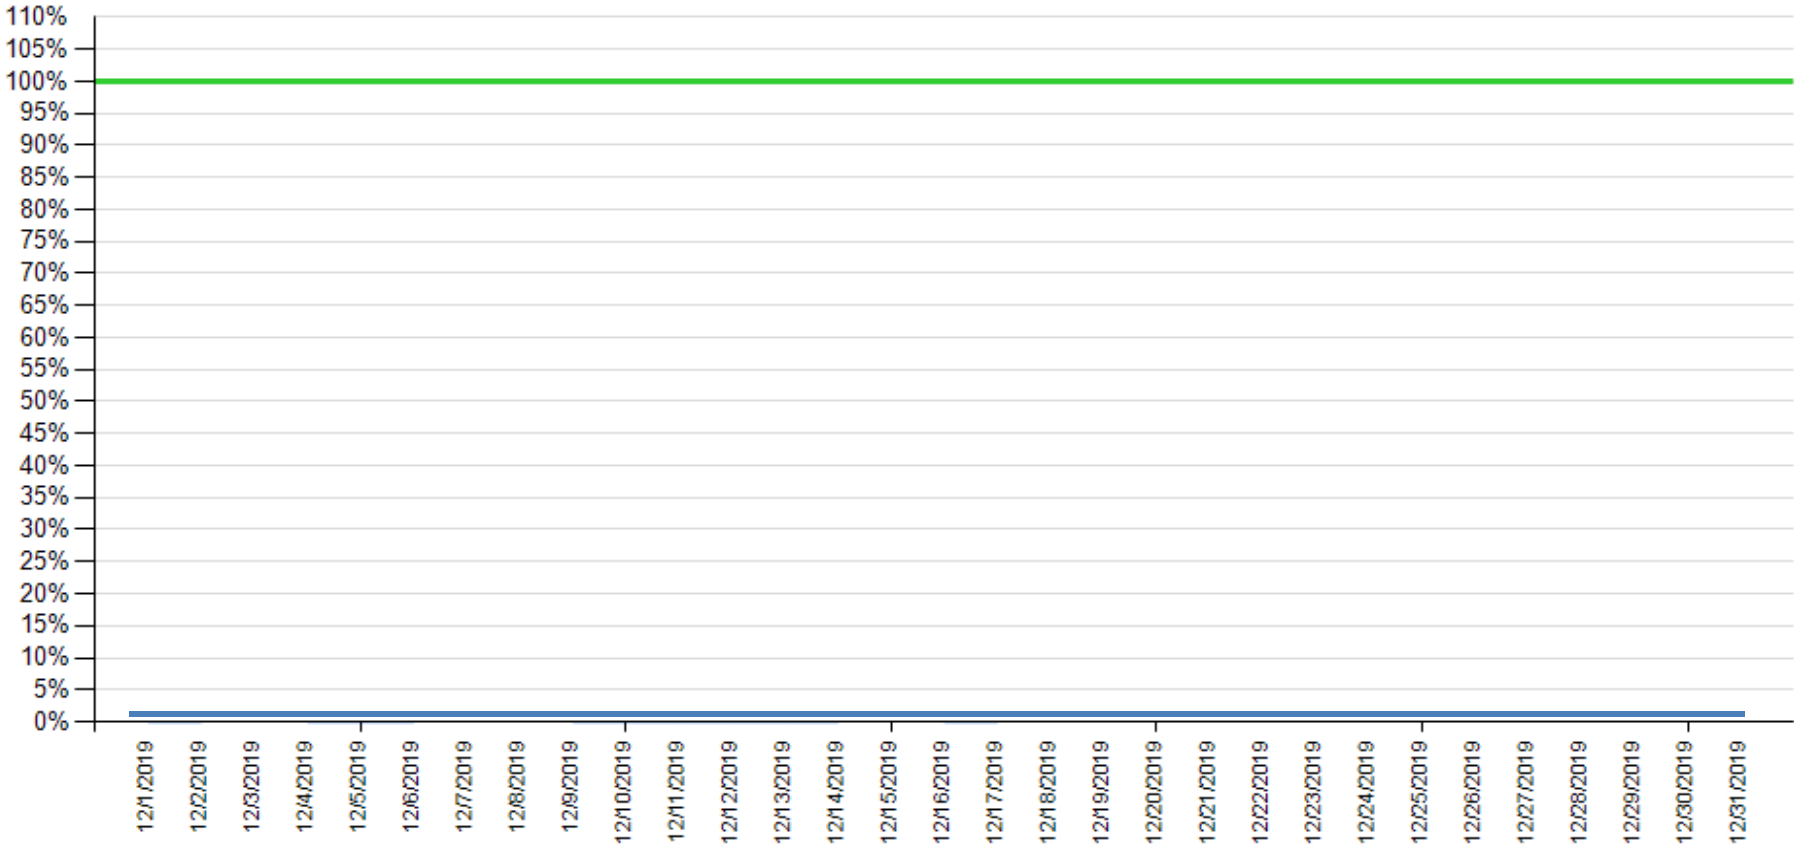

API downtime vs Intesa Sanpaolo online channels

- as of December 2019

— API downtime

— Intesa Sanpaolo channels downtime