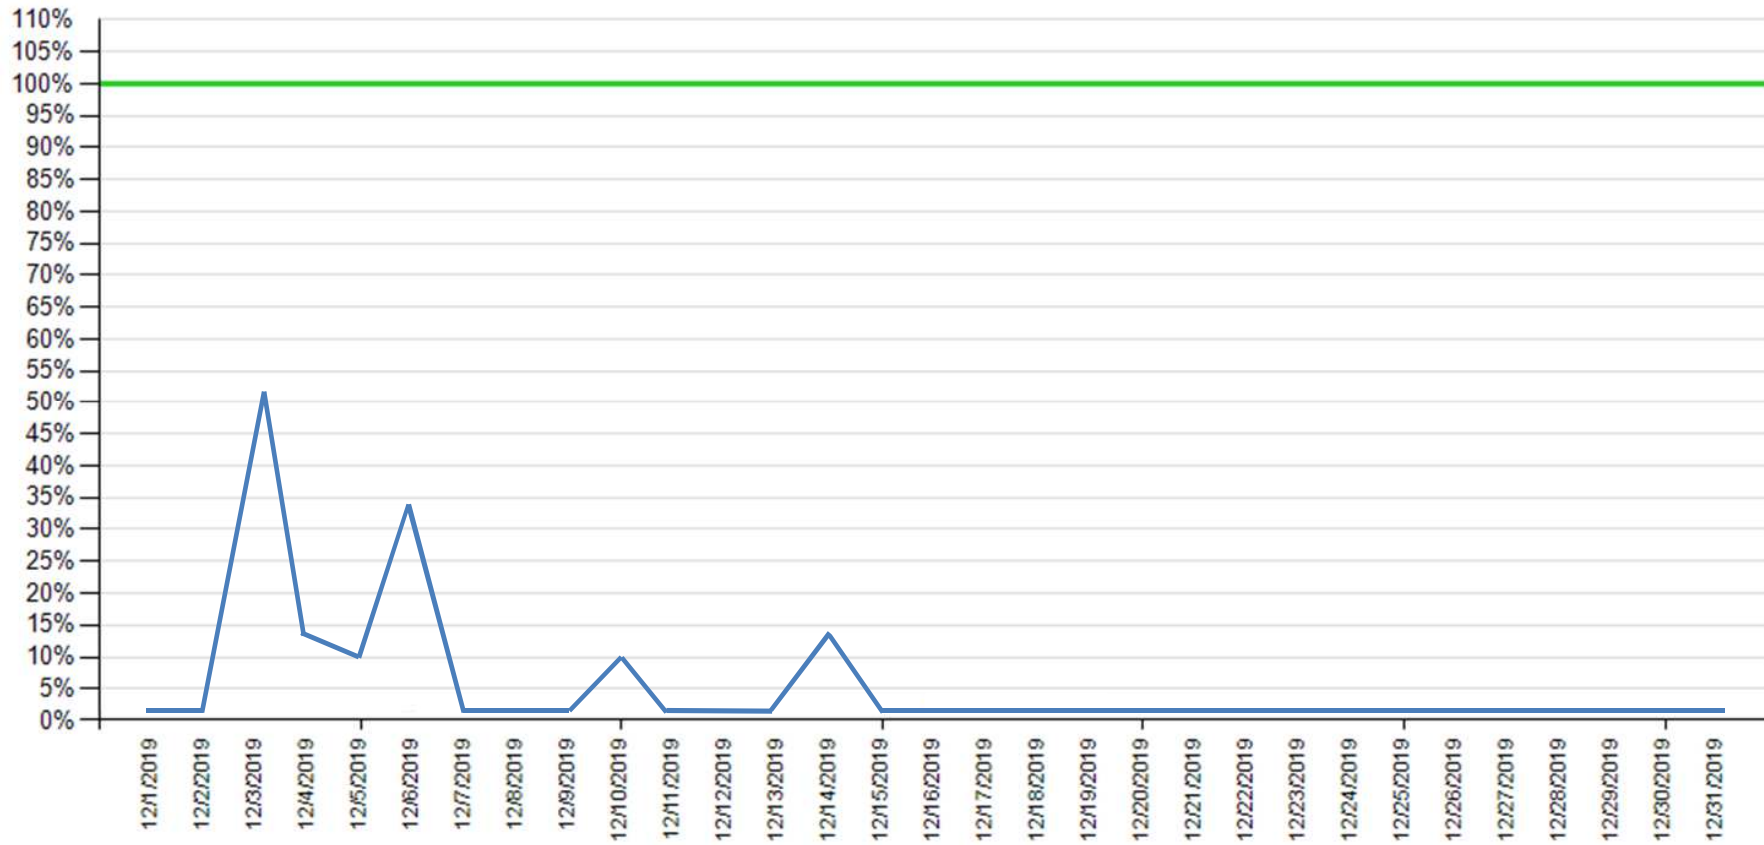

API error rate vs Intesa Sanpaolo online channels

Balance as of December 2019

API error rate

Intesa Sanpaolo channels error rate