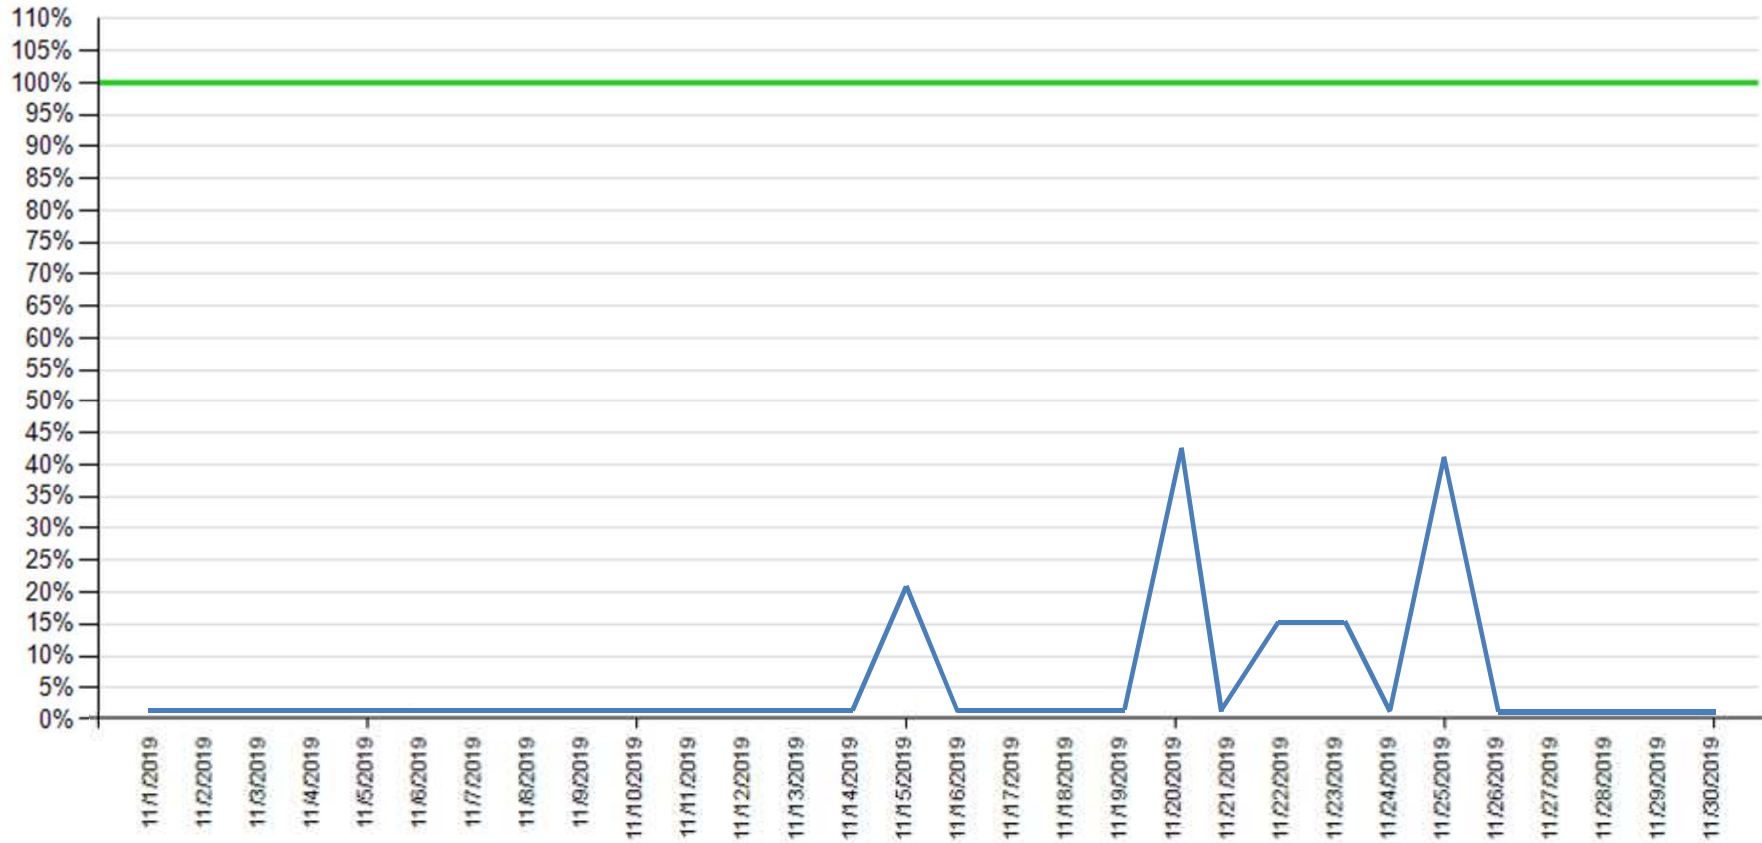

API error rate vs Intesa Sanpaolo online channels

Transaction list as of November 2019

— API error rate

— Intesa Sanpaolo channels error rate