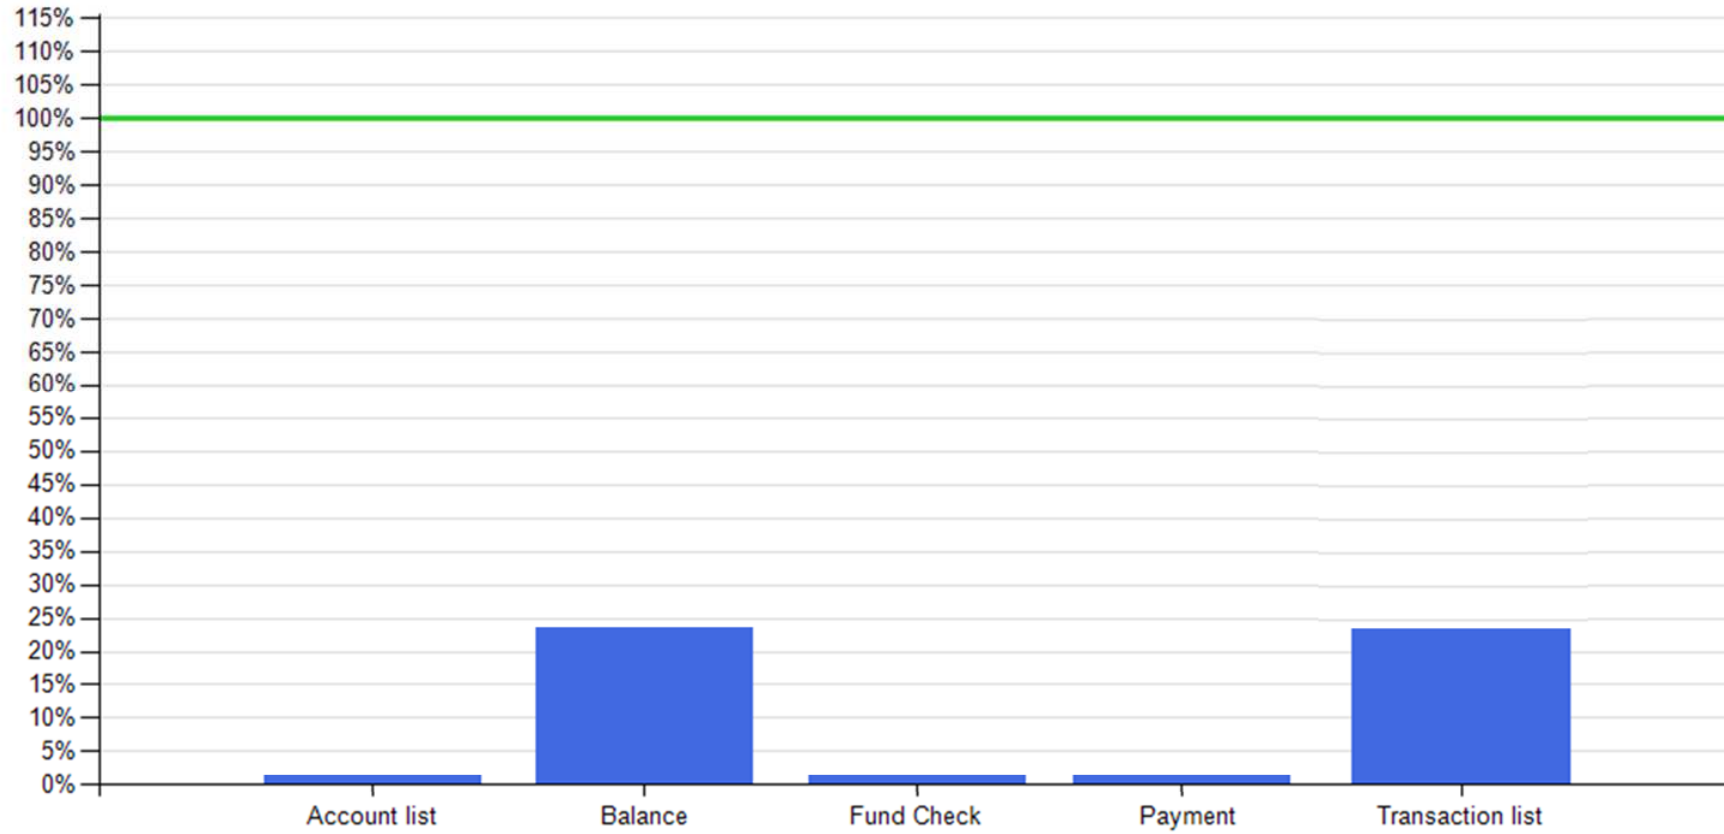

API error rate vs Intesa Sanpaolo online channels

Reference period: October 2019, November 2019, December 2019

API error rate

Intesa Sanpaolo channels error rate

API normalized error rate exceeds Intesa Sanpaolo online channels normalized error rate

API error rate vs Intesa Sanpaolo online channels

Balance as of October 2019

— API error rate

— Intesa Sanpaolo channels error rate

API error rate vs Intesa Sanpaolo online channels

Balance as of November 2019