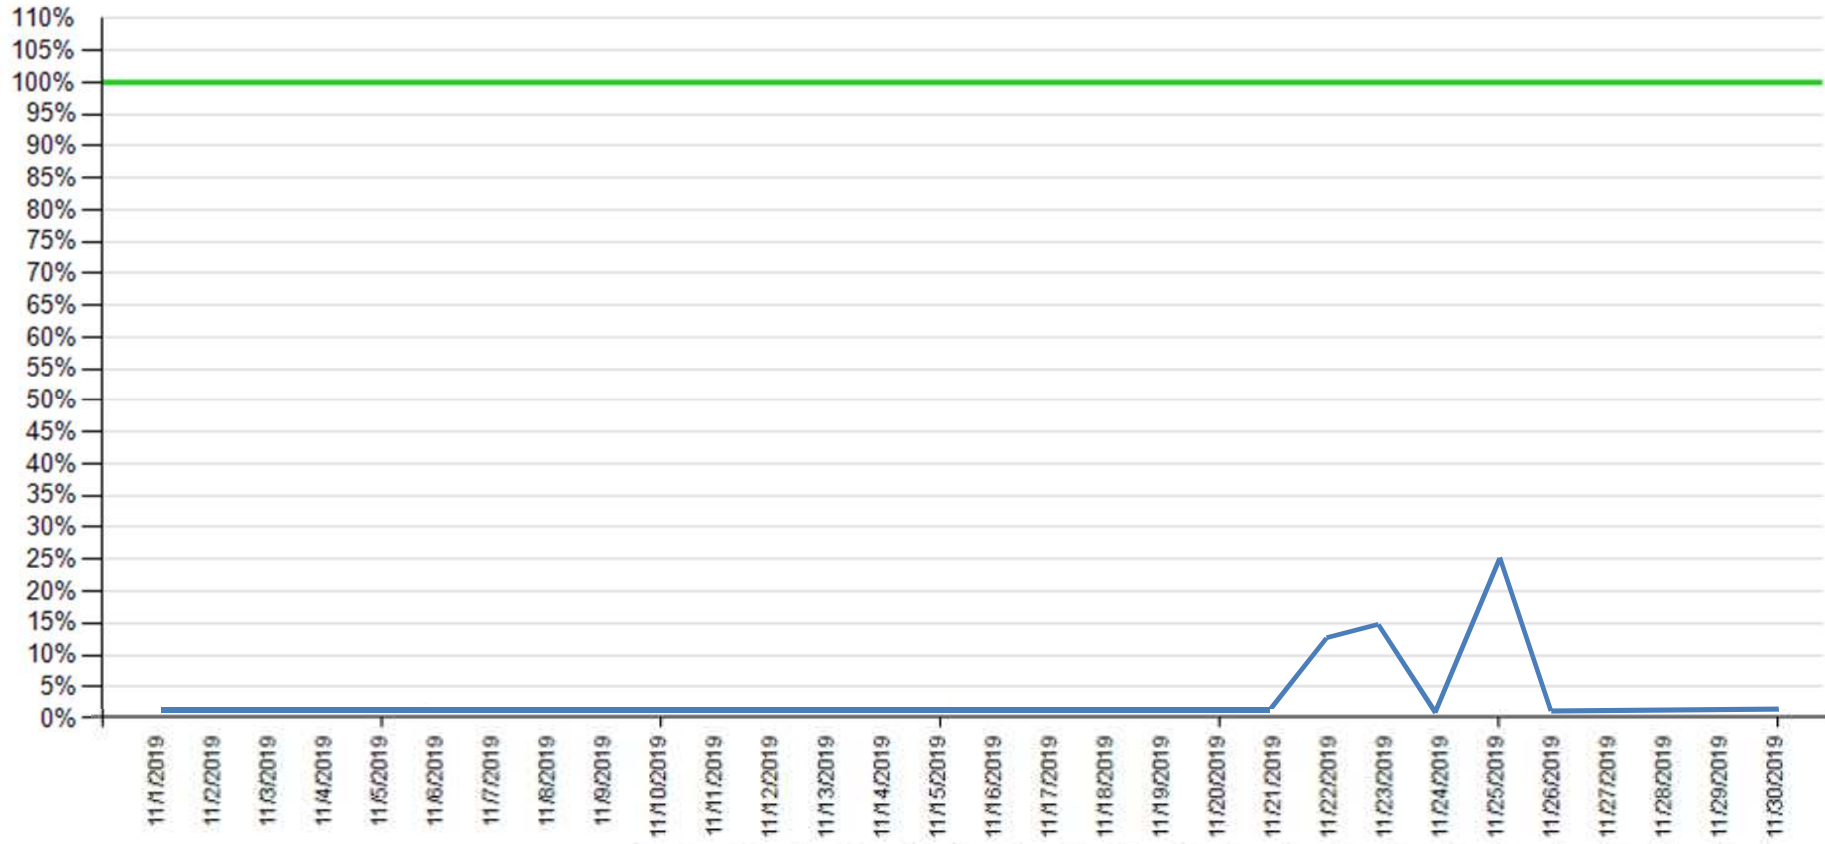

API error rate vs Intesa Sanpaolo online channels

Reference period: October 2019, November 2019, December 2019

API error rate

Intesa Sanpaolo channels error rate

API normalized error rate exceeds Intesa Sanpaolo online channels normalized error rate

API error rate vs Intesa Sanpaolo online channels

Balance as of October 2019

— API error rate

— Intesa Sanpaolo channels error rate

API error rate vs Intesa Sanpaolo online channels

Balance as of November 2019

API error rate

Intesa Sanpaolo channels error rate

API error rate vs Intesa Sanpaolo online channels

Balance as of December 2019

API error rate

Intesa Sanpaolo channels error rate

API error rate vs Intesa Sanpaolo online channels