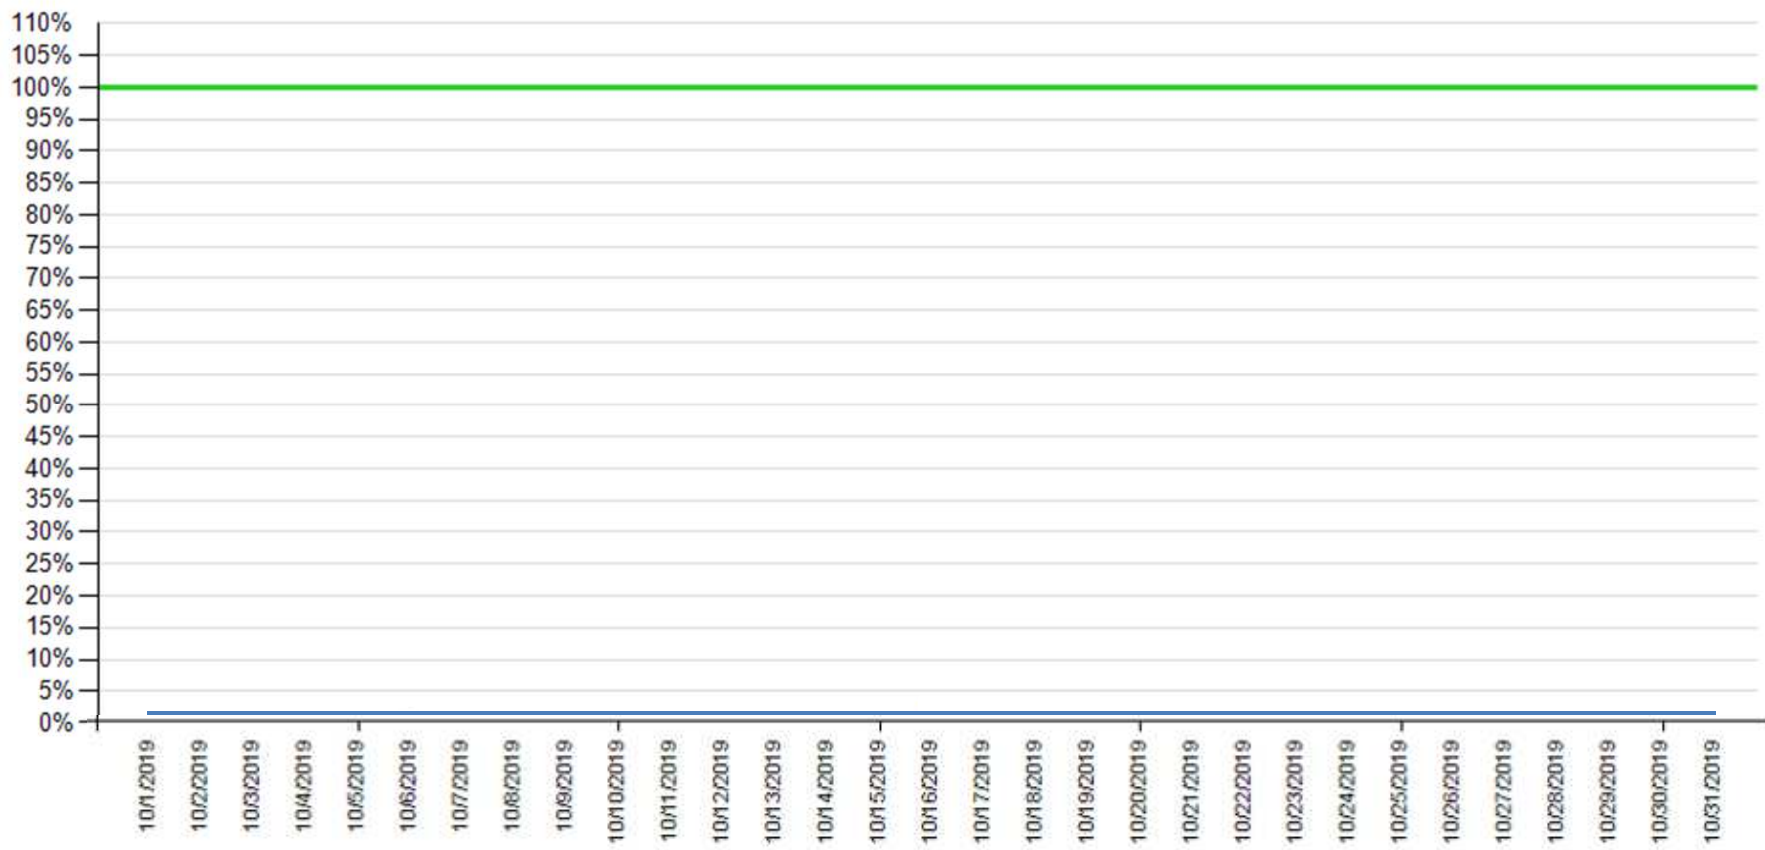

API error rate vs Intesa Sanpaolo online channels

Transaction list as of October 2019

— API error rate   — Intesa Sanpaolo channels error rate