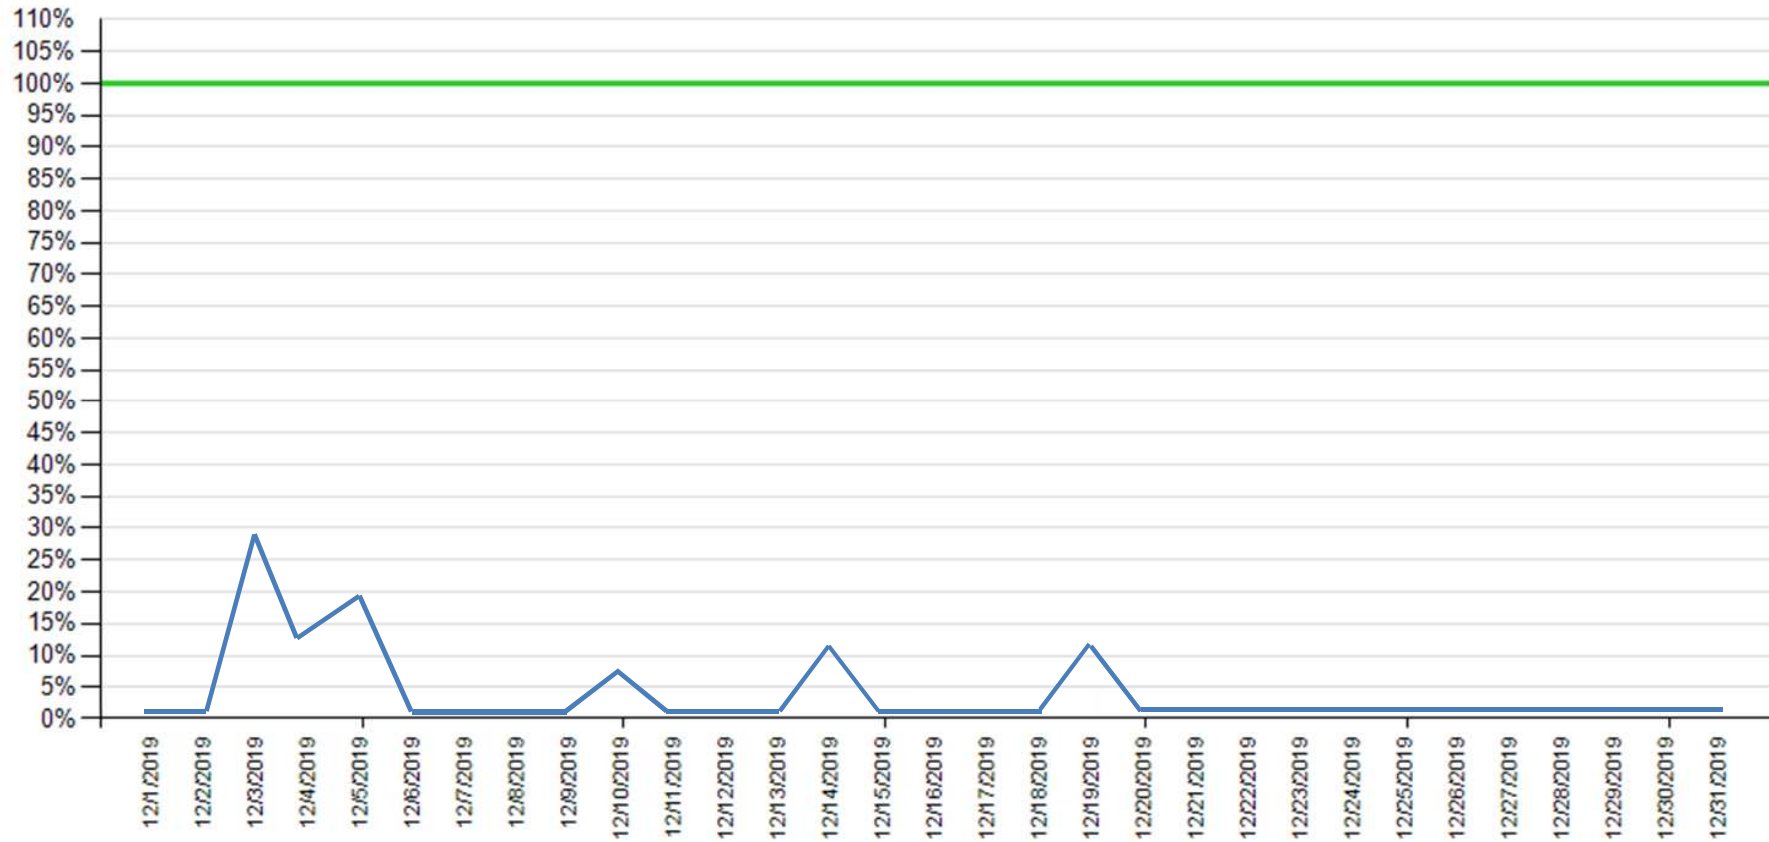

API error rate vs Intesa Sanpaolo online channels

Transaction list as of December 2019

— API error rate

— Intesa Sanpaolo channels error rate