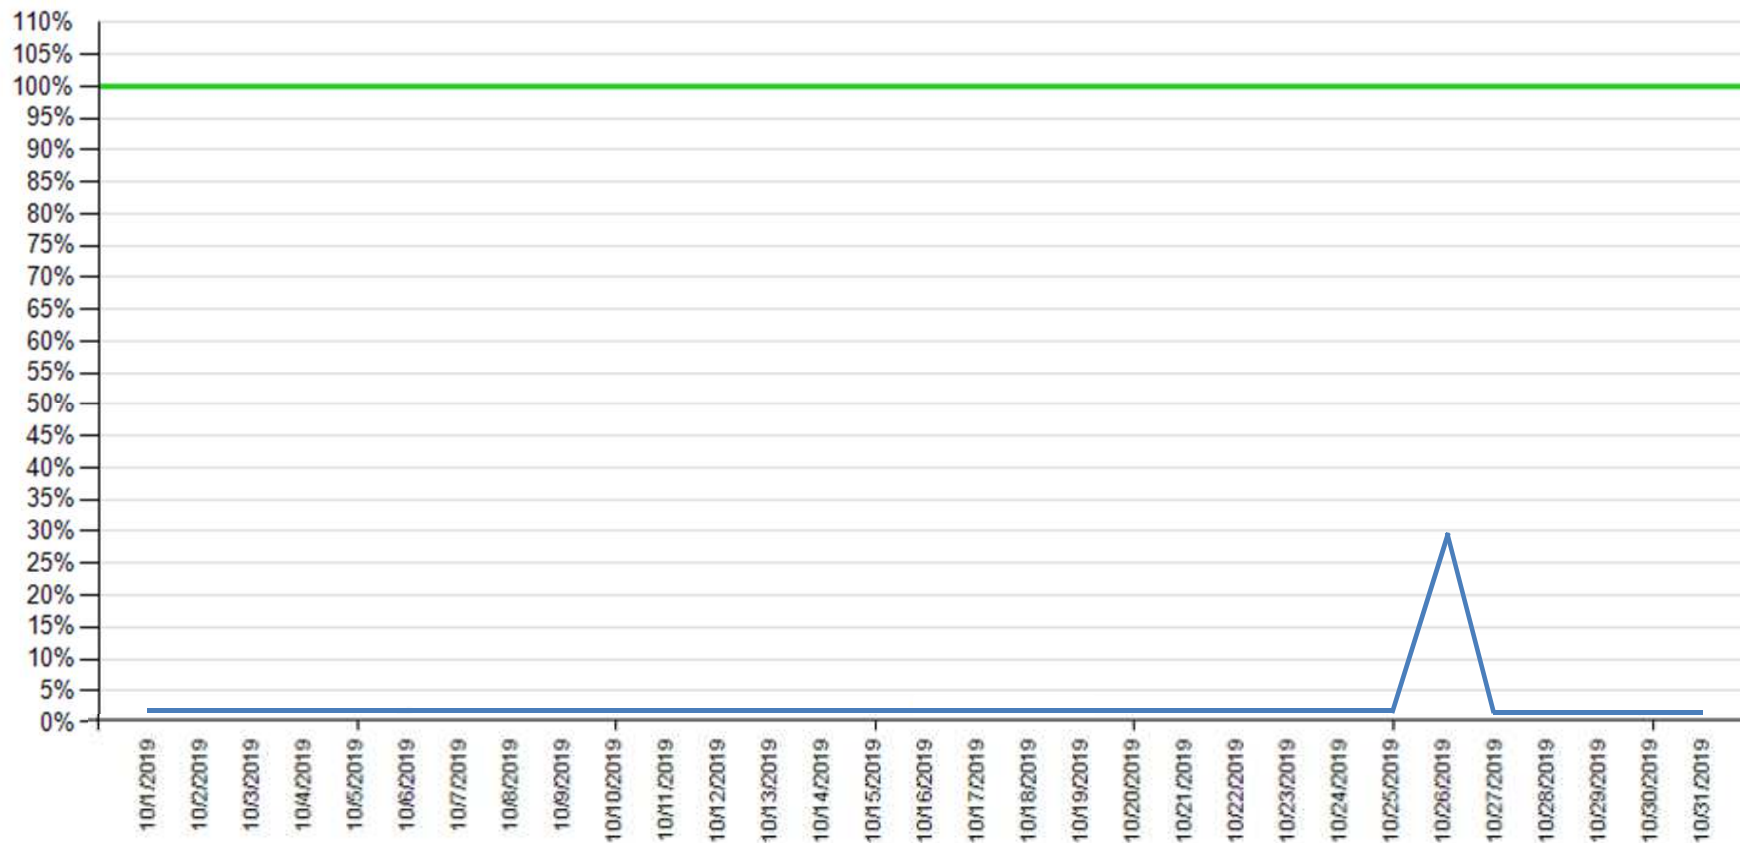

API error rate vs Intesa Sanpaolo online channels

Reference period: October 2019, November 2019, December 2019

API error rate

Intesa Sanpaolo channels error rate

API normalized error rate exceeds Intesa Sanpaolo online channels normalized error rate

API error rate vs Intesa Sanpaolo online channels

Balance as of October 2019

— API error rate

— Intesa Sanpaolo channels error rate

API error rate vs Intesa Sanpaolo online channels

Balance as of November 2019