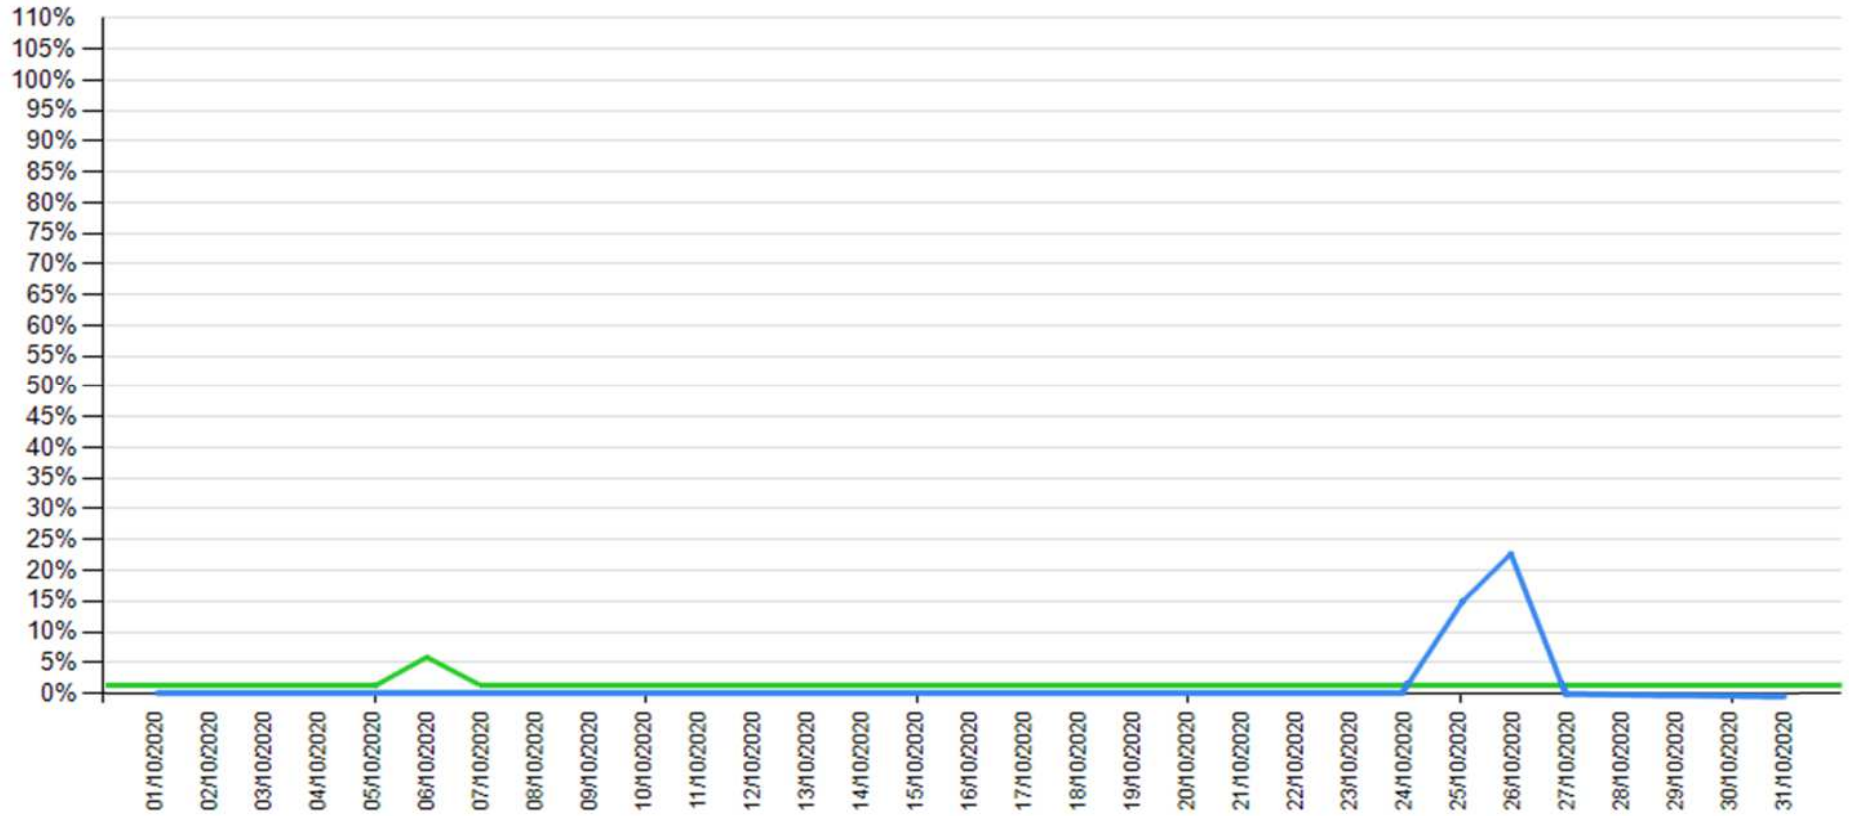

# API downtime vs Intesa Sanpaolo online channels

- as of October 2020

— API downtime

— Intesa Sanpaolo channels downtime

# API downtime vs Intesa Sanpaolo online channels

- as of November 2020

— API downtime

— Intesa Sanpaolo channels downtime