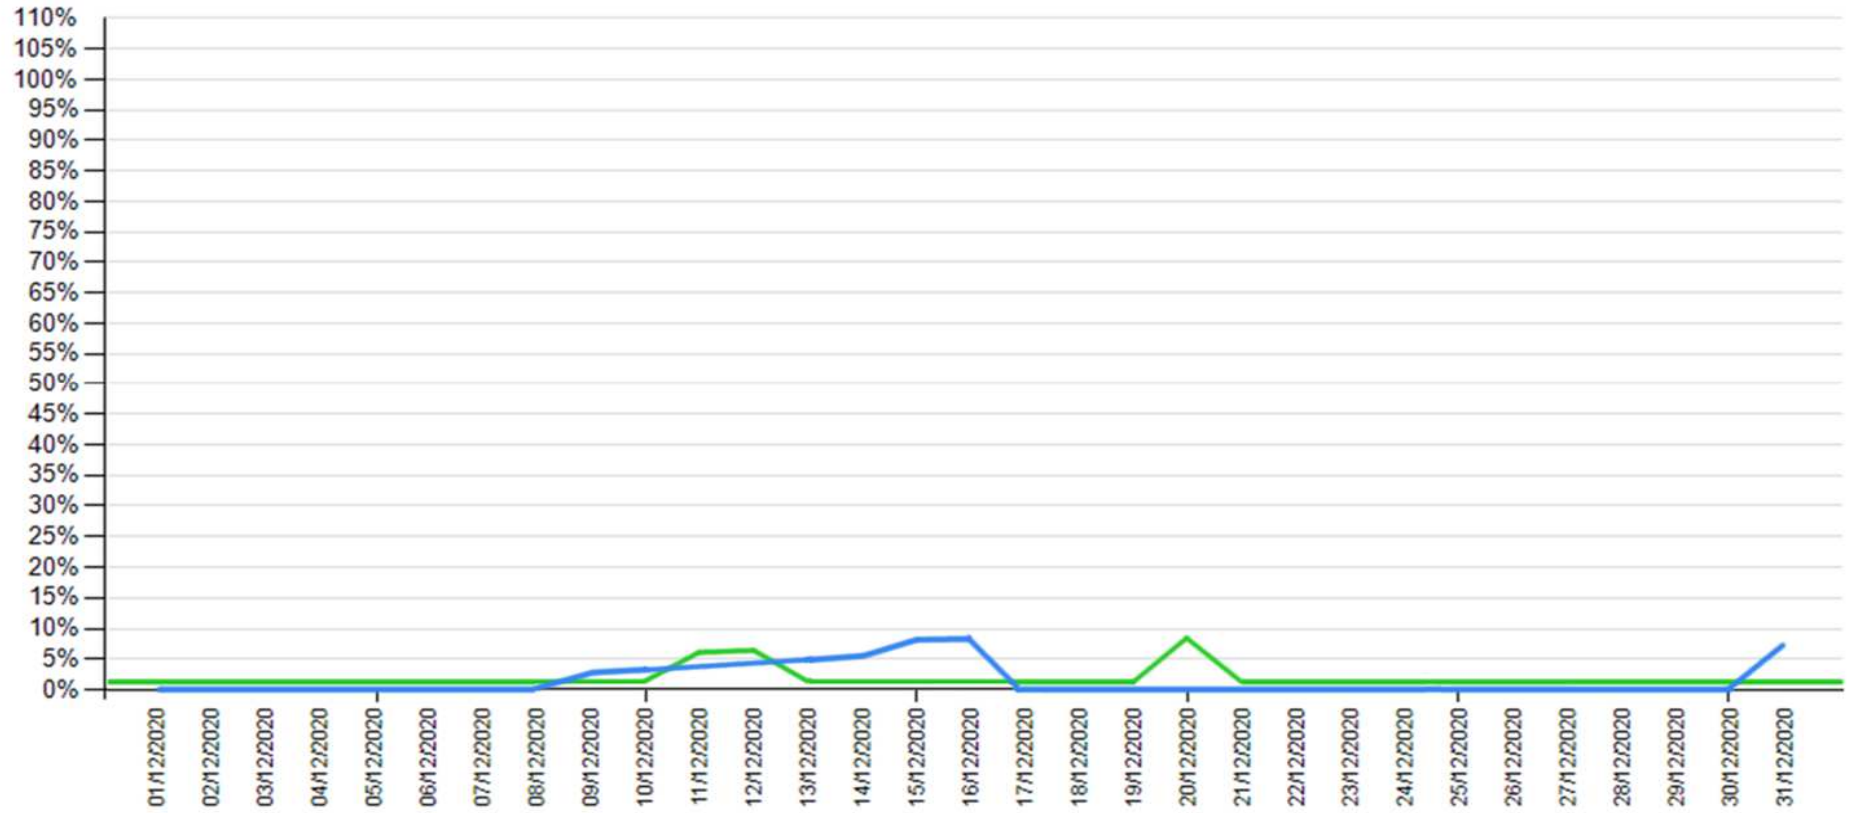

# API downtime vs Intesa Sanpaolo online channels

- as of November 2020

— API downtime

— Intesa Sanpaolo channels downtime

# API downtime vs Intesa Sanpaolo online channels

- as of December 2020

— API downtime

— Intesa Sanpaolo channels downtime