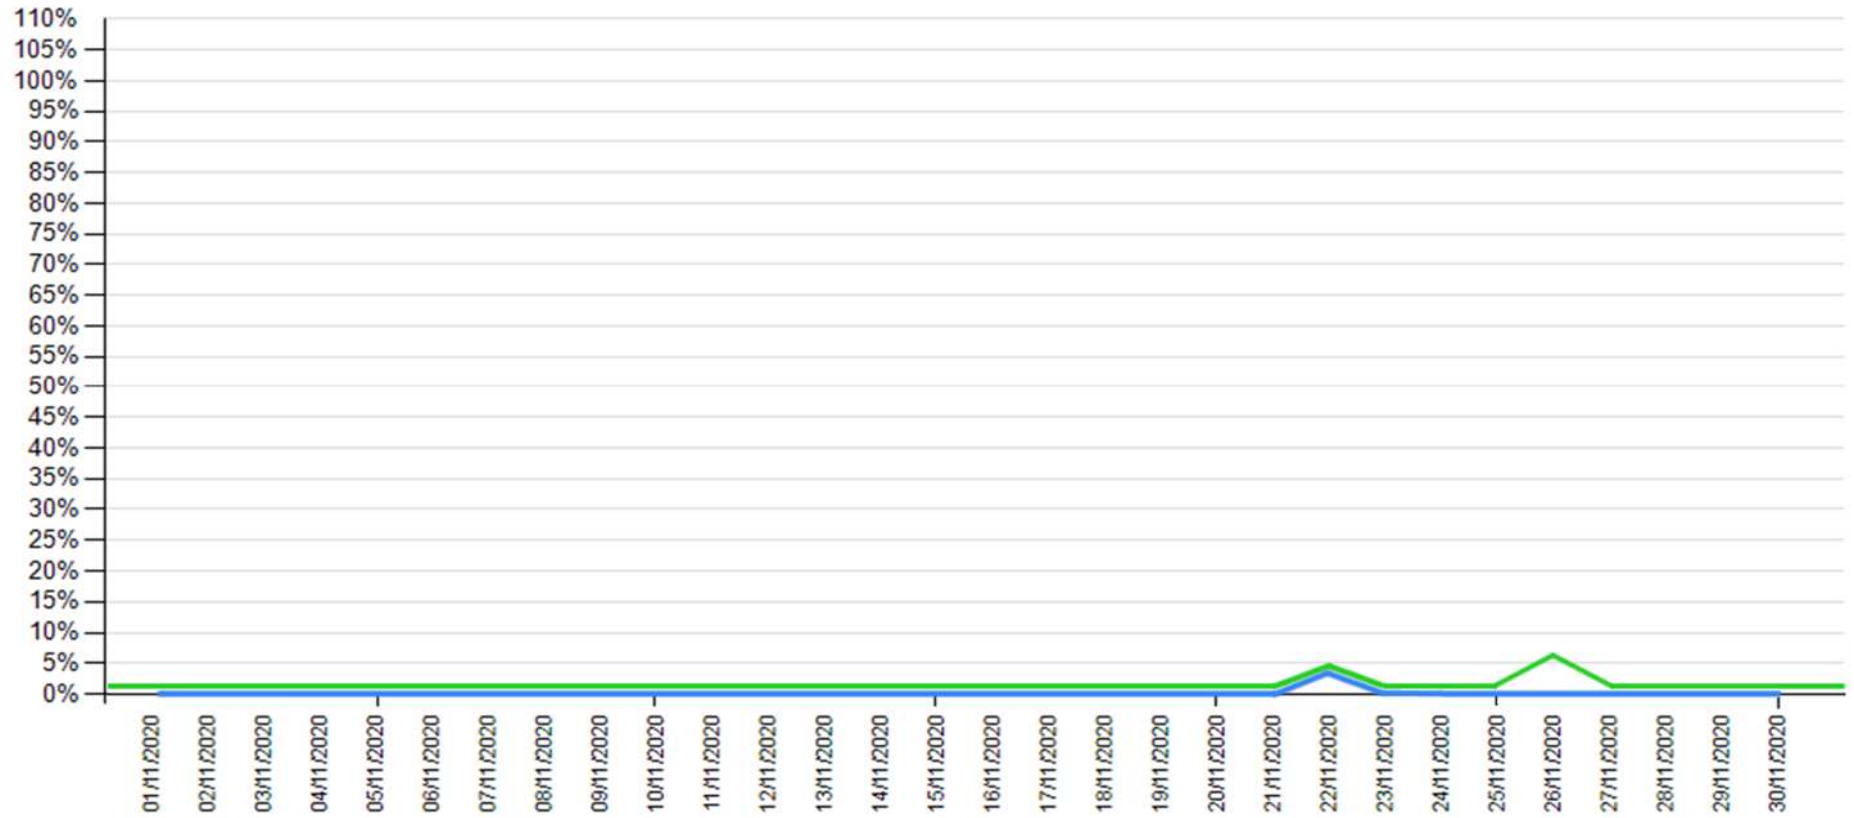

# API downtime vs Intesa Sanpaolo online channels

- as of October 2020

— API downtime

— Intesa Sanpaolo channels downtime

# API downtime vs Intesa Sanpaolo online channels

- as of November 2020

— API downtime

— Intesa Sanpaolo channels downtime